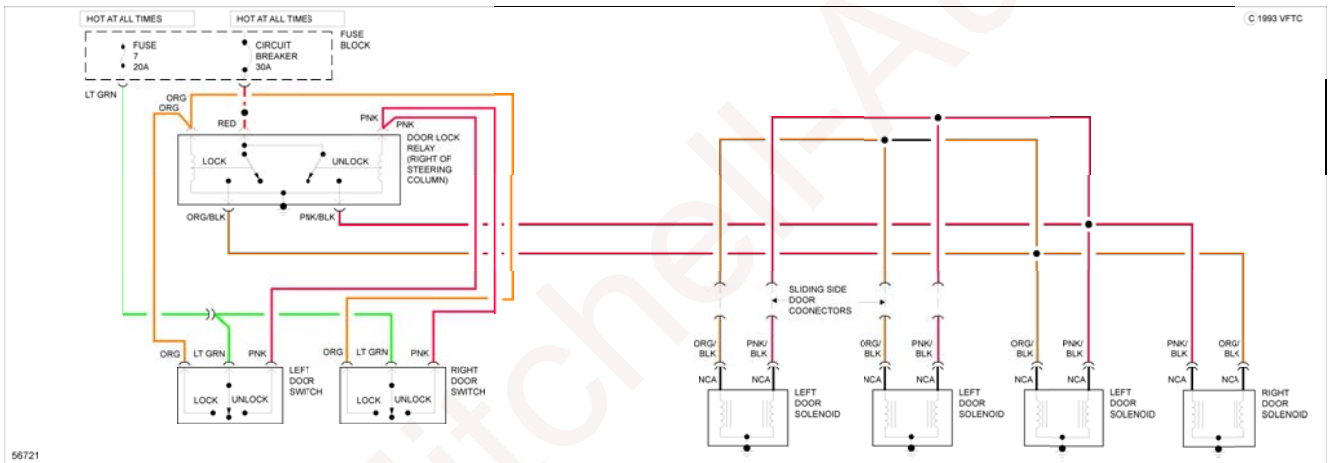

1986 Dodge Ram Van B250

1986 System Wiring Diagrams Dodge - Ram Van/Wagon

1986 System Wiring Diagrams

Dodge - Ram Van/Wagon

DEFOGGERS

www.Mitchell-Auto.ru

Fig. 1: Defogger Circuit

HORN

Fig. 2: Horn Circuit

POWER DOOR LOCKS

Fig. 3: Power Door Lock Circuit

POWER WINDOWS

Fig. 4: Power Window Circuit

RADIO

Fig. 5: 1-Speaker System Circuit

Fig. 6: 2-Speaker System Circuit

Fig. 7: 4-Speaker System Circuit

STARTING/CHARGING

Fig. 8: Charging Circuit

Fig. 9: Starting Circuit

WIPER/WASHER

Fig. 10: 2-Speed Wiper/Washer Circuit

Fig. 11: Interval Wiper/Washer Circuit