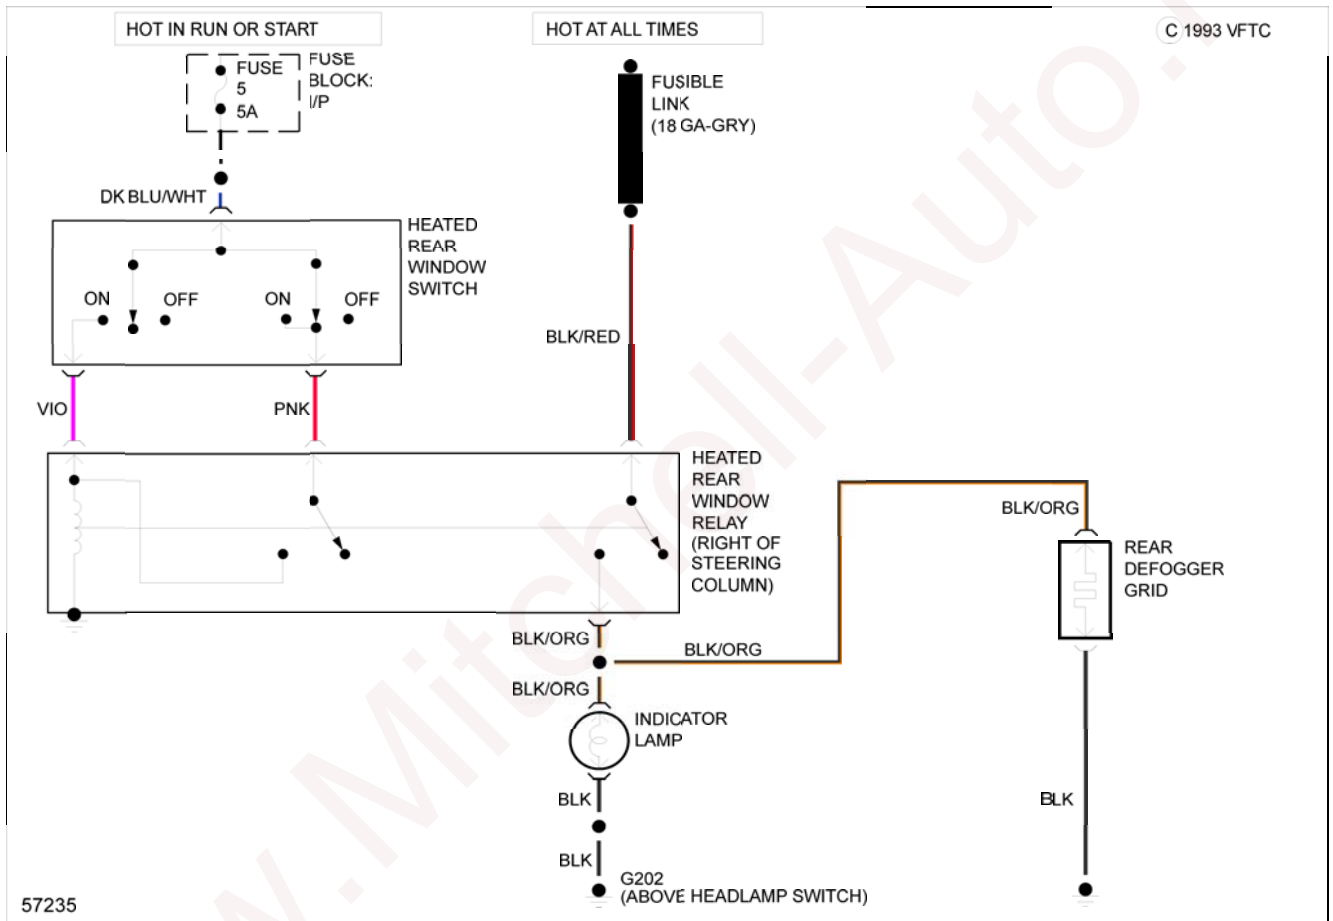

1986 Dodge Ram Van B250

1986 System Wiring Diagrams Dodge - Ram Van/Wagon

1986 System Wiring Diagrams

Dodge - Ram Van/Wagon

DEFOGGERS

www.Mitchell-Auto.ru

Fig. 1: Defogger Circuit

HORN

Fig. 2: Horn Circuit

POWER DOOR LOCKS

Fig. 3: Power Door Lock Circuit

POWER WINDOWS

Fig. 4: Power Window Circuit

RADIO

Fig. 5: 1-Speaker System Circuit

Fig. 6: 2-Speaker System Circuit

Fig. 7: 4-Speaker System Circuit

STARTING/CHARGING

Fig. 8: Charging Circuit

Fig. 9: Starting Circuit

WIPER/WASHER

Fig. 10: 2-Speed Wiper/Washer Circuit

Fig. 11: Interval Wiper/Washer Circuit