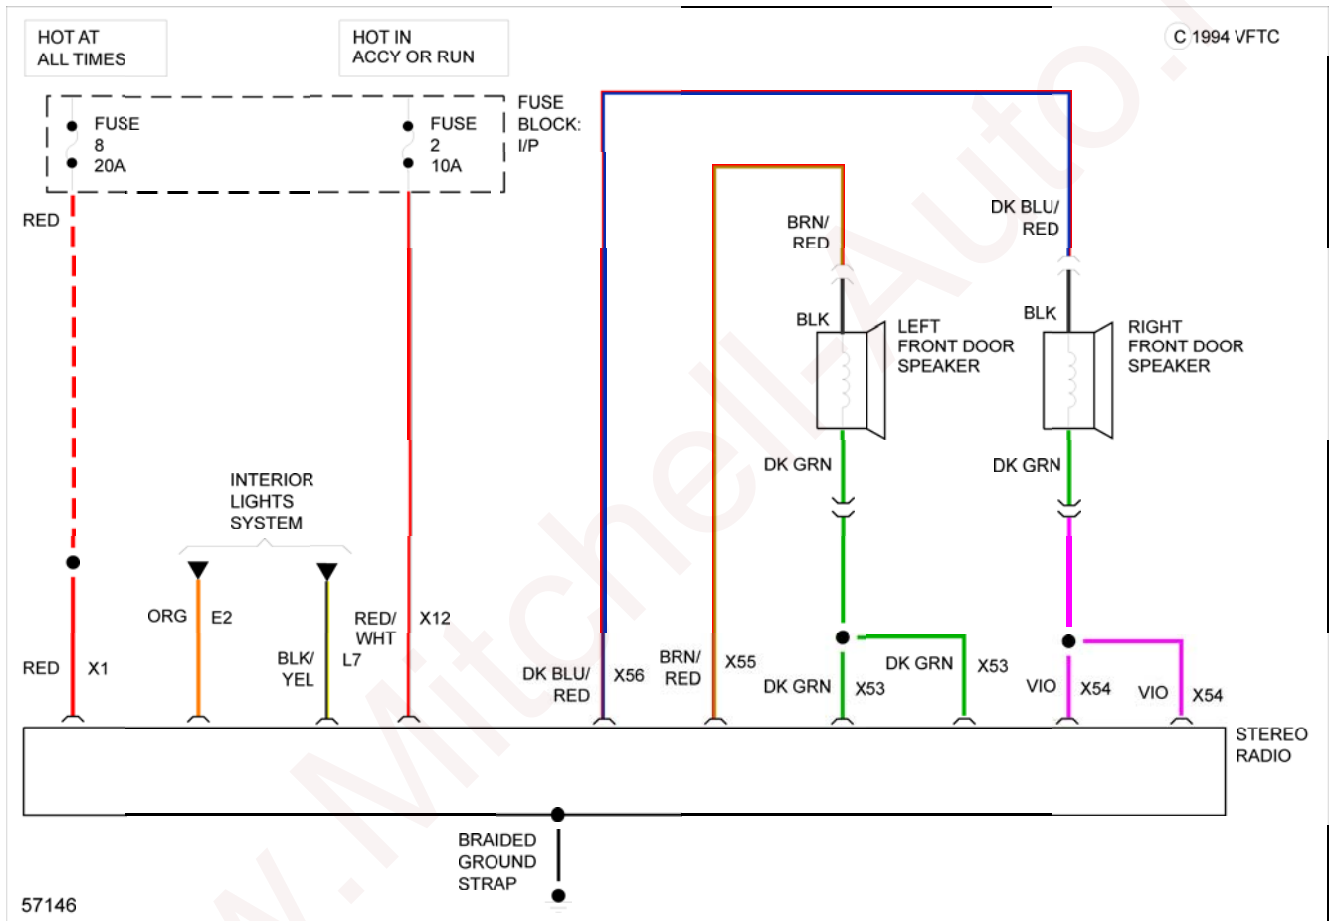

1986 Dodge Ram Van B250

1986 System Wiring Diagrams Dodge - Ram Van/Wagon

1986 System Wiring Diagrams

Dodge - Ram Van/Wagon

DEFOGGERS

www.Mitchell-Auto.ru

Fig. 1: Defogger Circuit

HORN

Fig. 2: Horn Circuit

POWER DOOR LOCKS

Fig. 3: Power Door Lock Circuit

POWER WINDOWS

Fig. 4: Power Window Circuit

RADIO

Fig. 5: 1-Speaker System Circuit

Fig. 6: 2-Speaker System Circuit

Fig. 7: 4-Speaker System Circuit

STARTING/CHARGING

Fig. 8: Charging Circuit

Fig. 9: Starting Circuit

WIPER/WASHER

Fig. 10: 2-Speed Wiper/Washer Circuit

Fig. 11: Interval Wiper/Washer Circuit