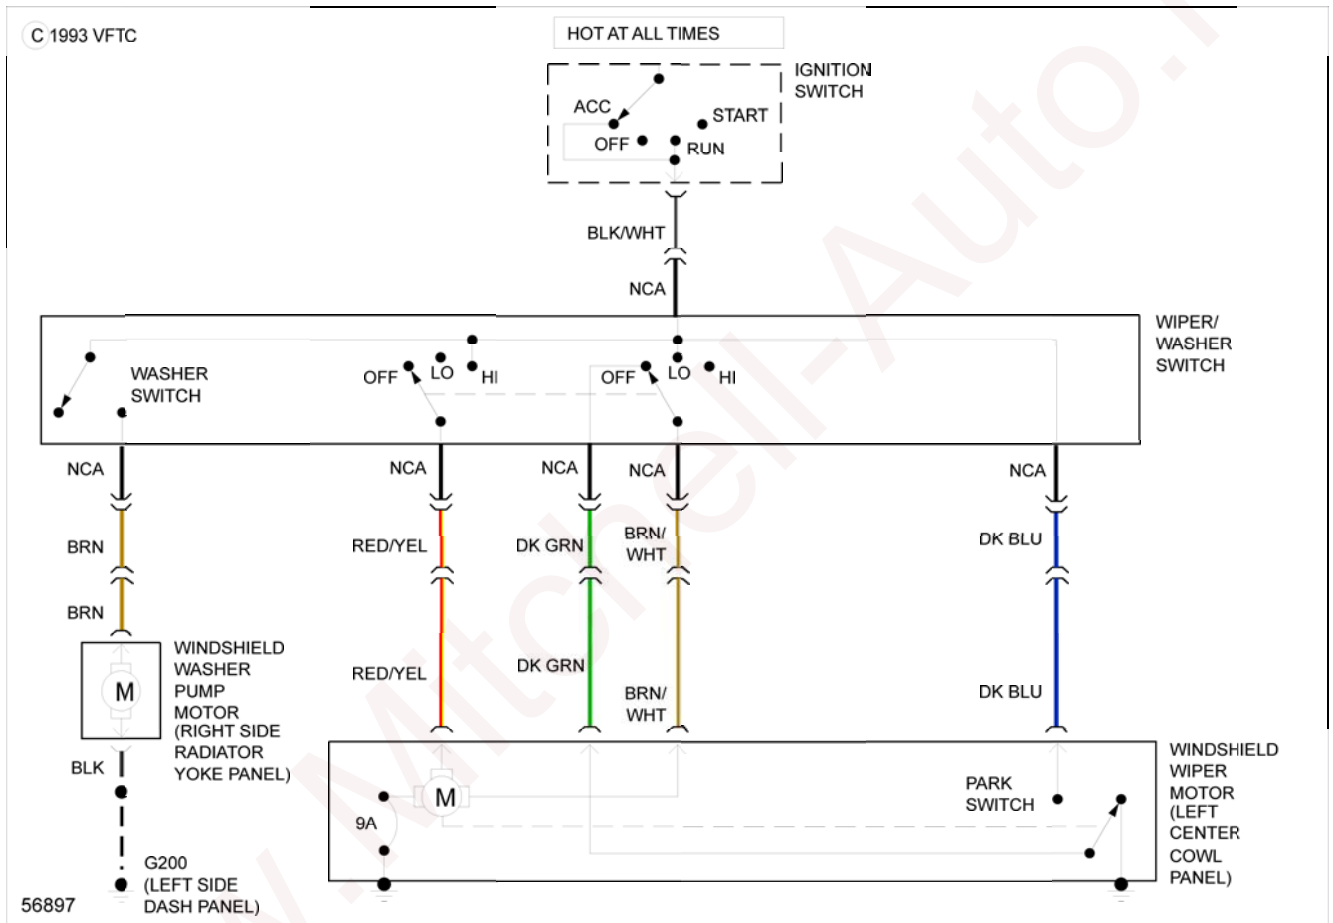

1986 Dodge Ram Van B250

1986 System Wiring Diagrams Dodge - Ram Van/Wagon

1986 System Wiring Diagrams

Dodge - Ram Van/Wagon

DEFOGGERS

www.Mitchell-Auto.ru

Fig. 1: Defogger Circuit

HORN

Fig. 2: Horn Circuit

POWER DOOR LOCKS

Fig. 3: Power Door Lock Circuit

POWER WINDOWS

Fig. 4: Power Window Circuit

RADIO

Fig. 5: 1-Speaker System Circuit

Fig. 6: 2-Speaker System Circuit

Fig. 7: 4-Speaker System Circuit

STARTING/CHARGING

Fig. 8: Charging Circuit

Fig. 9: Starting Circuit

WIPER/WASHER

Fig. 10: 2-Speed Wiper/Washer Circuit

Fig. 11: Interval Wiper/Washer Circuit