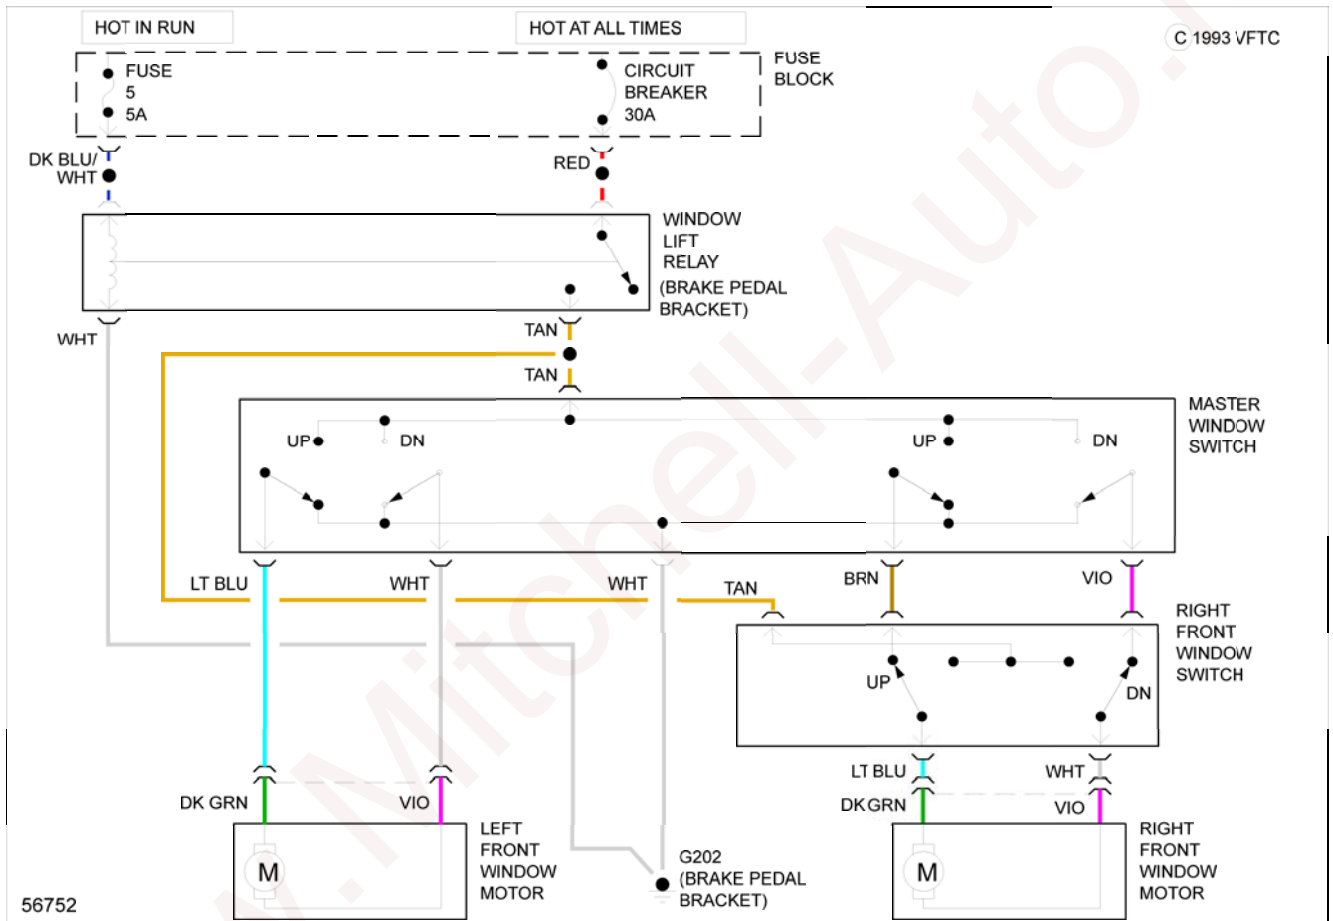

1986 Dodge Ram Van B250

1986 System Wiring Diagrams Dodge - Ram Van/Wagon

1986 System Wiring Diagrams

Dodge - Ram Van/Wagon

DEFOGGERS

www.Mitchell-Auto.ru

Fig. 1: Defogger Circuit

HORN

Fig. 2: Horn Circuit

POWER DOOR LOCKS

Fig. 3: Power Door Lock Circuit

POWER WINDOWS

Fig. 4: Power Window Circuit

RADIO

Fig. 5: 1-Speaker System Circuit

Fig. 6: 2-Speaker System Circuit

Fig. 7: 4-Speaker System Circuit

STARTING/CHARGING

Fig. 8: Charging Circuit

Fig. 9: Starting Circuit

WIPER/WASHER

Fig. 10: 2-Speed Wiper/Washer Circuit

Fig. 11: Interval Wiper/Washer Circuit