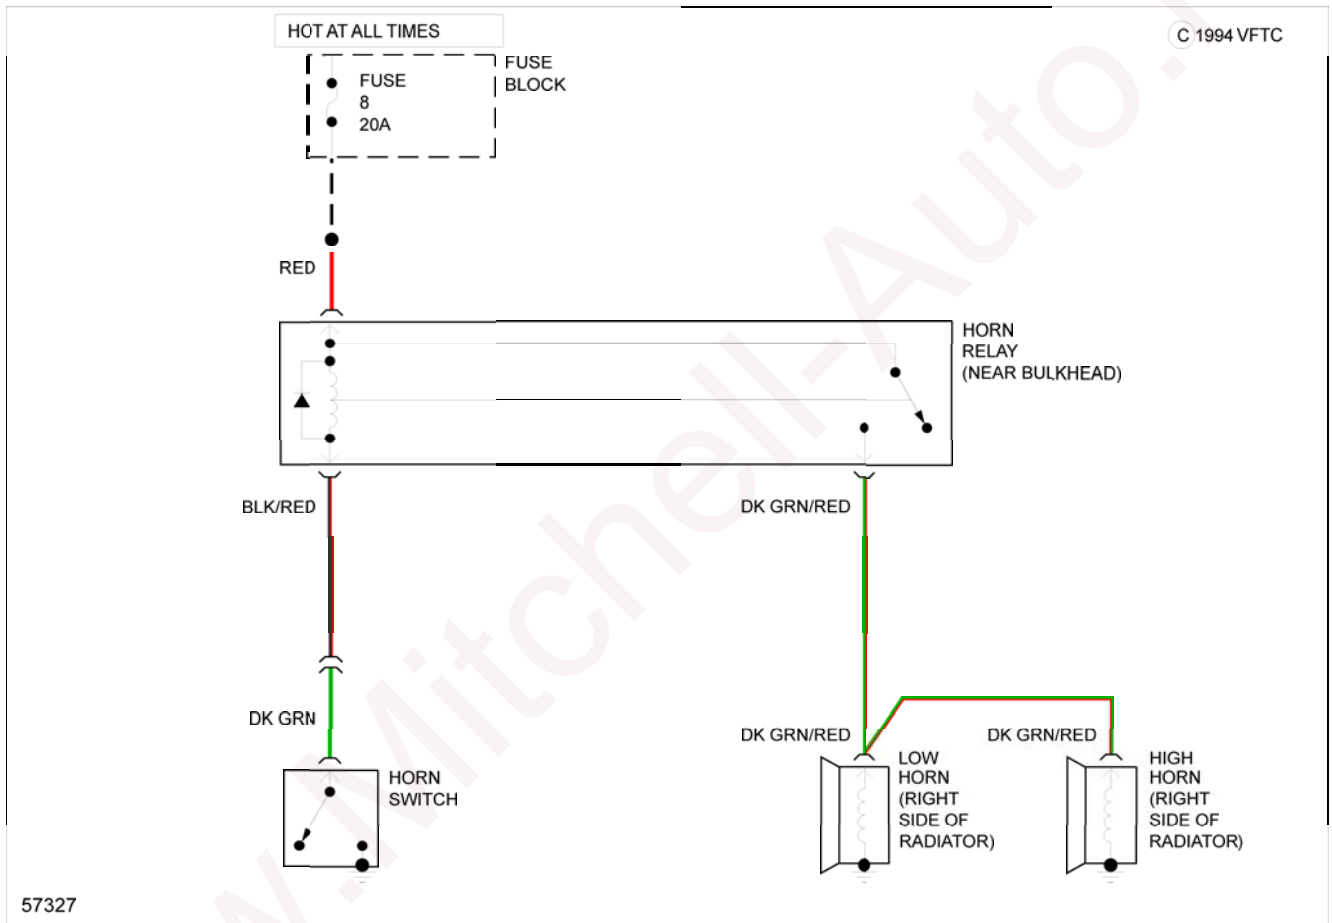

1986 Dodge Ram Van B250

1986 System Wiring Diagrams Dodge - Ram Van/Wagon

1986 System Wiring Diagrams

Dodge - Ram Van/Wagon

DEFOGGERS

www.Mitchell-Auto.ru

Fig. 1: Defogger Circuit

HORN

Fig. 2: Horn Circuit

POWER DOOR LOCKS

Fig. 3: Power Door Lock Circuit

POWER WINDOWS

Fig. 4: Power Window Circuit

RADIO

Fig. 5: 1-Speaker System Circuit

Fig. 6: 2-Speaker System Circuit

Fig. 7: 4-Speaker System Circuit

STARTING/CHARGING

Fig. 8: Charging Circuit

Fig. 9: Starting Circuit

WIPER/WASHER

Fig. 10: 2-Speed Wiper/Washer Circuit

Fig. 11: Interval Wiper/Washer Circuit