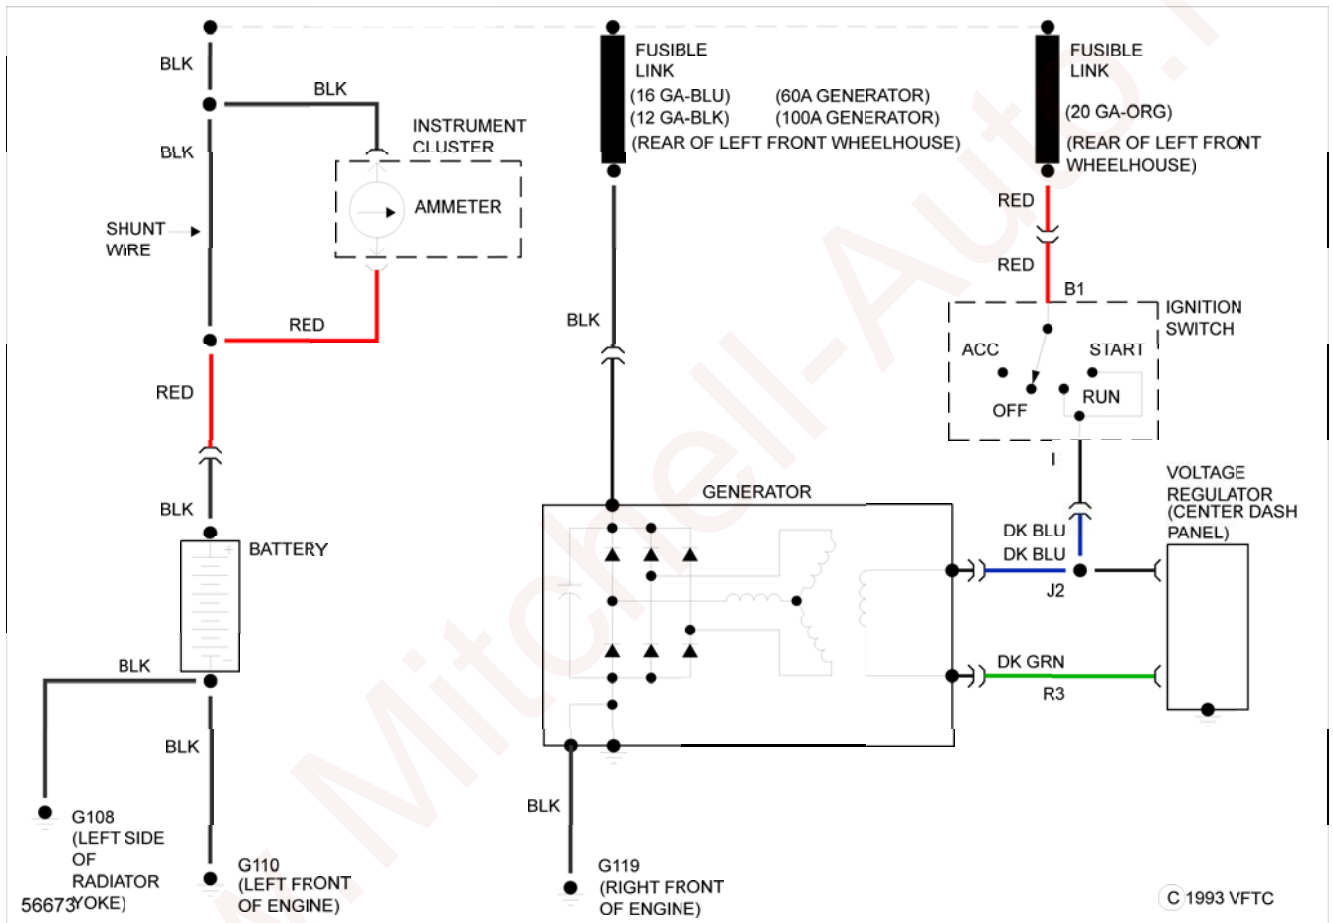

1986 Dodge Ram Van B250

1986 System Wiring Diagrams Dodge - Ram Van/Wagon

1986 System Wiring Diagrams

Dodge - Ram Van/Wagon

DEFOGGERS

www.Mitchell-Auto.ru

Fig. 1: Defogger Circuit

HORN

Fig. 2: Horn Circuit

POWER DOOR LOCKS

Fig. 3: Power Door Lock Circuit

POWER WINDOWS

Fig. 4: Power Window Circuit

RADIO

Fig. 5: 1-Speaker System Circuit

Fig. 6: 2-Speaker System Circuit

Fig. 7: 4-Speaker System Circuit

STARTING/CHARGING

Fig. 8: Charging Circuit

Fig. 9: Starting Circuit

WIPER/WASHER

Fig. 10: 2-Speed Wiper/Washer Circuit

Fig. 11: Interval Wiper/Washer Circuit