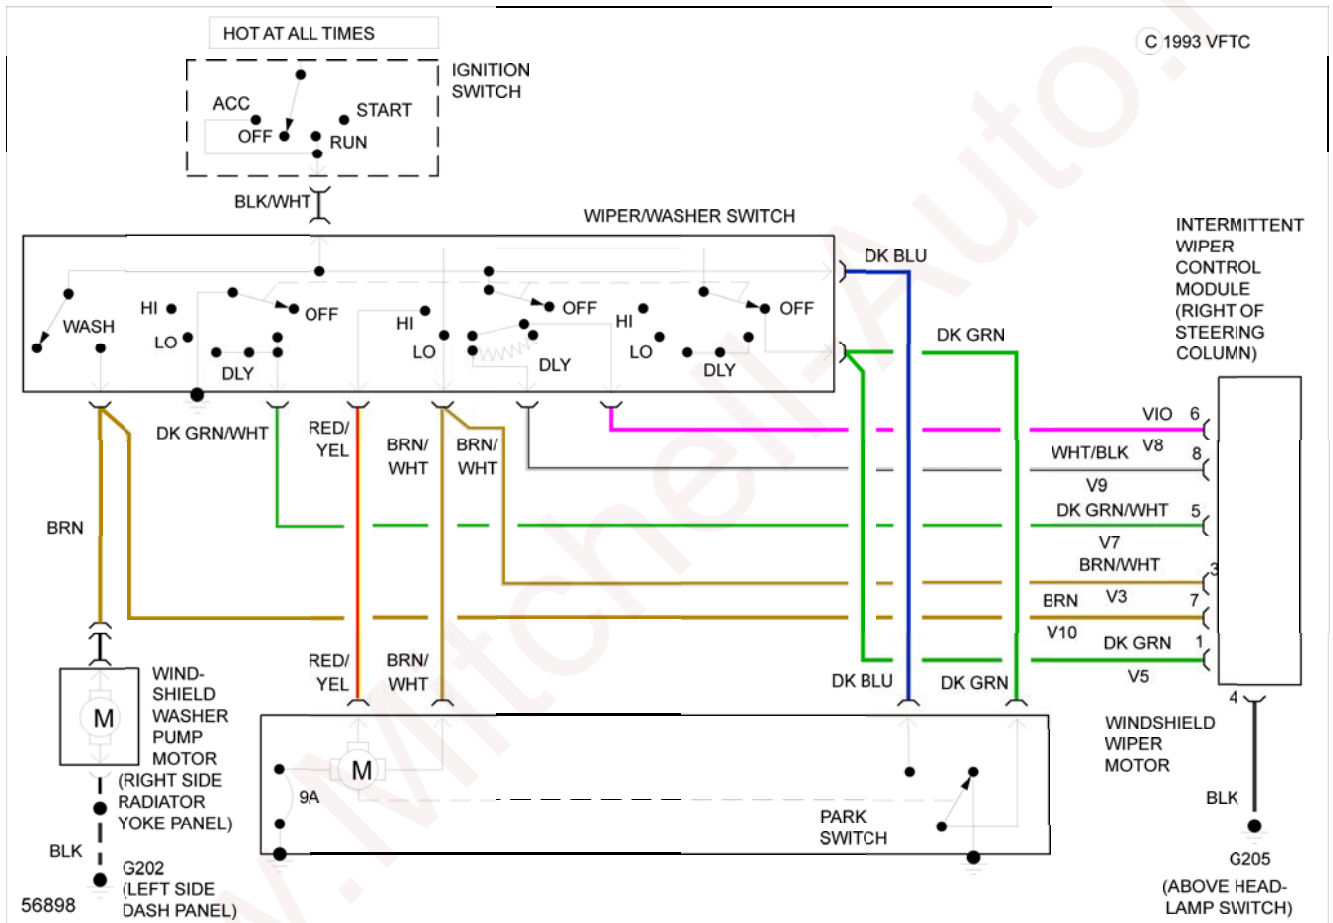

1986 Dodge Ram Van B250

1986 System Wiring Diagrams Dodge - Ram Van/Wagon

1986 System Wiring Diagrams

Dodge - Ram Van/Wagon

DEFOGGERS

www.Mitchell-Auto.ru

Fig. 1: Defogger Circuit

HORN

Fig. 2: Horn Circuit

POWER DOOR LOCKS

Fig. 3: Power Door Lock Circuit

POWER WINDOWS

Fig. 4: Power Window Circuit

RADIO

Fig. 5: 1-Speaker System Circuit

Fig. 6: 2-Speaker System Circuit

Fig. 7: 4-Speaker System Circuit

STARTING/CHARGING

Fig. 8: Charging Circuit

Fig. 9: Starting Circuit

WIPER/WASHER

Fig. 10: 2-Speed Wiper/Washer Circuit

Fig. 11: Interval Wiper/Washer Circuit