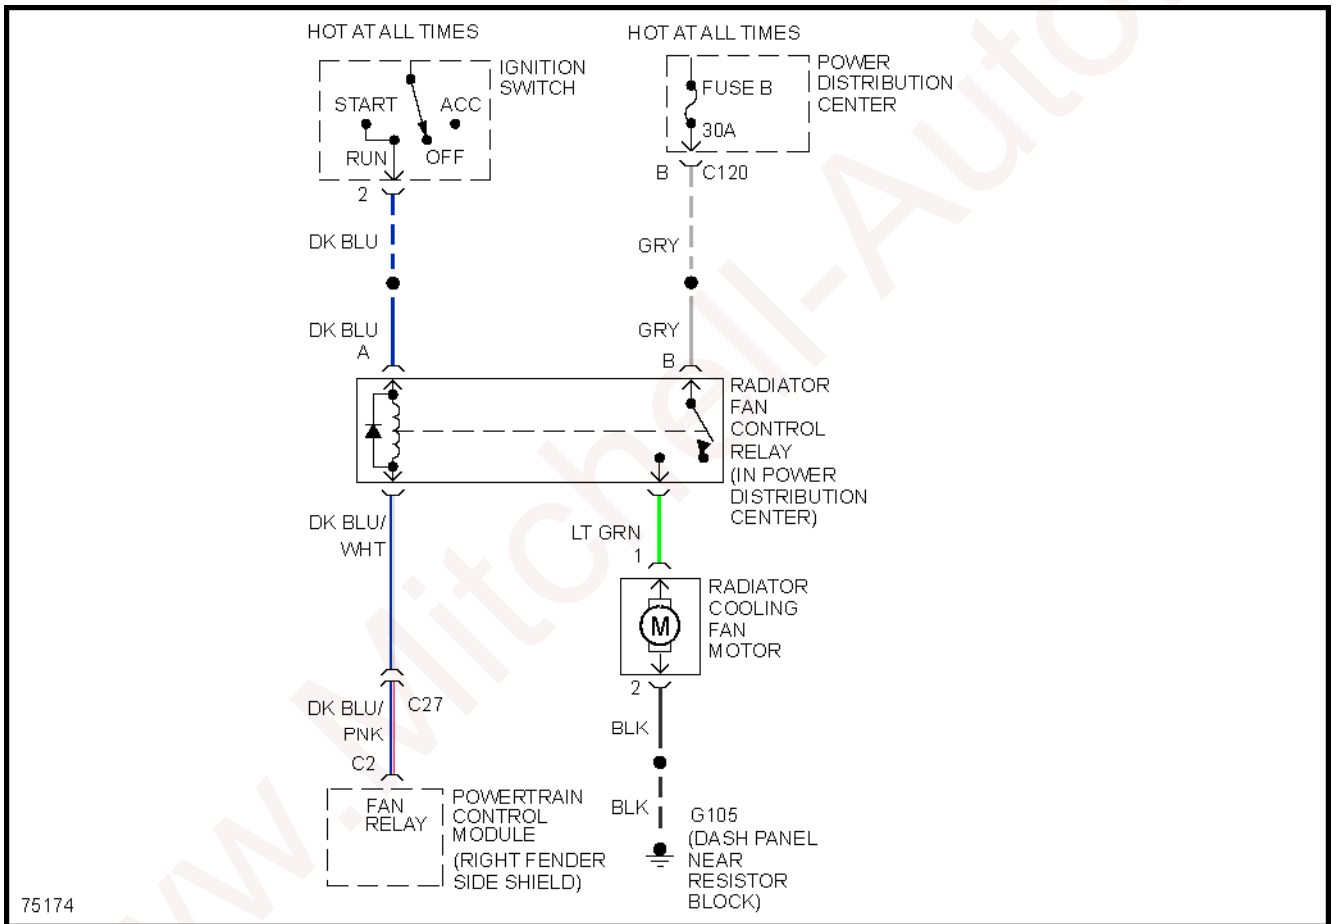

Fig. 9: Computer Data Lines

COOLING FAN

1996 Dodge Dakota

1996 System Wiring Diagrams Dodge - Dakota

2.5L

Fig. 10: 2.5L, Cooling Fan Circuit

CRUISE CONTROL

Fig. 11: Cruise Control Circuit