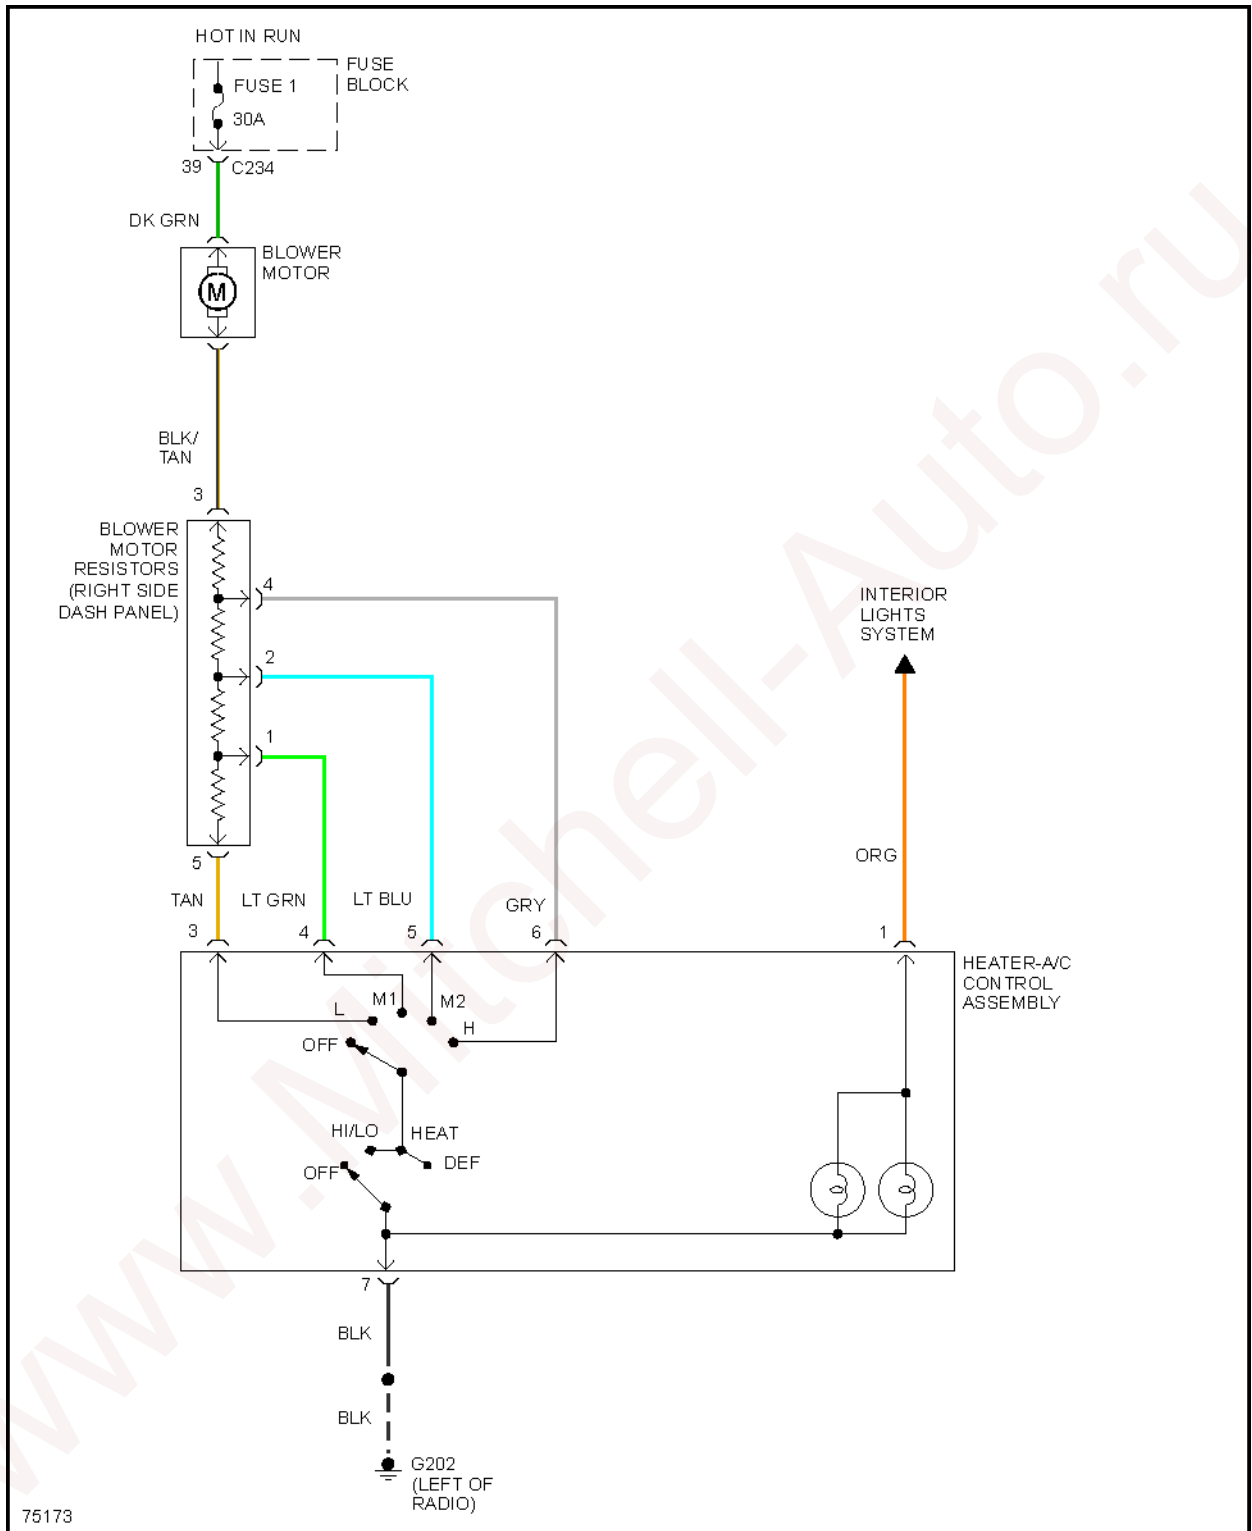

1996 Dodge Dakota

1996 System Wiring Diagrams Dodge - Dakota

Fig. 1: 2.5L, A/C Circuit

Fig. 2: Heater Circuit

3.9L

1996 Dodge Dakota

1996 System Wiring Diagrams Dodge - Dakota

Fig. 3: 3.9L, A/C Circuit

Fig. 4: Heater Circuit

5.2L

1996 Dodge Dakota

1996 System Wiring Diagrams Dodge - Dakota

Fig. 5: 5.2L, A/C Circuit

Fig. 6: Heater Circuit

ANTI-LOCK BRAKES

1996 Dodge Dakota