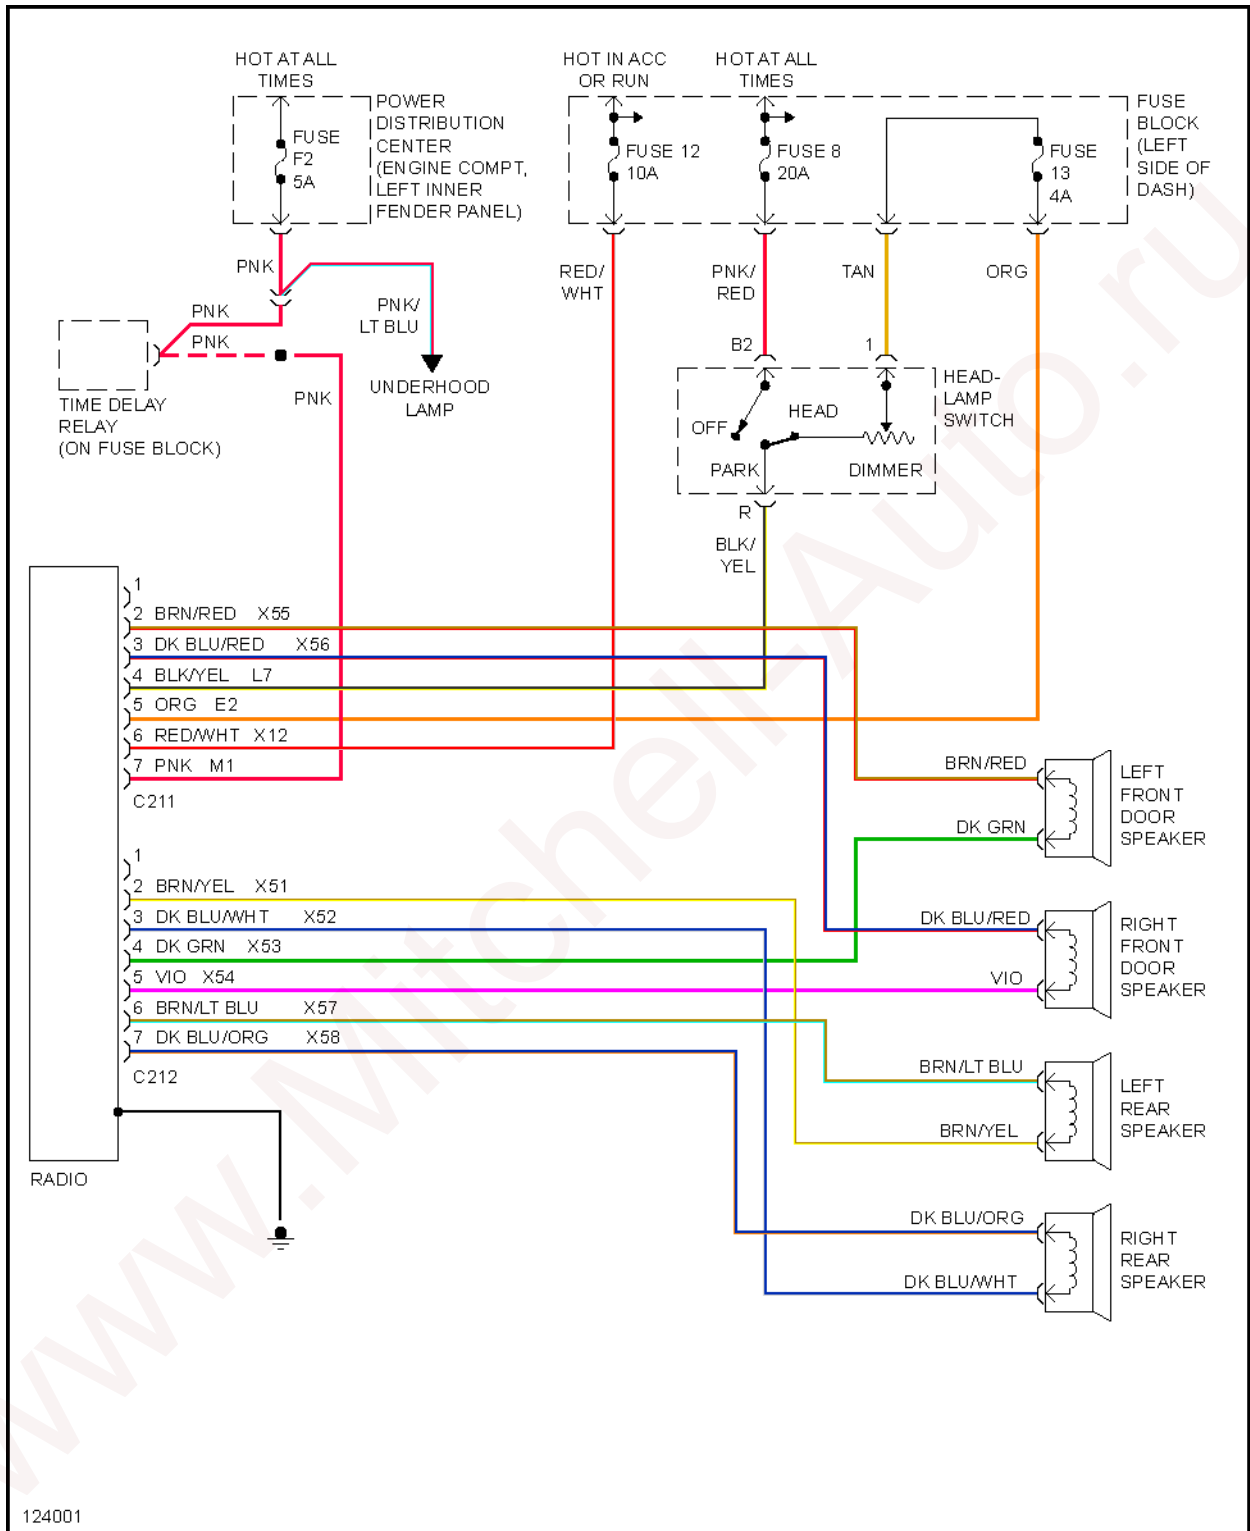

1996 System Wiring Diagrams Dodge - Dakota

Fig. 36: Automatic Day/Night Mirror Circuit

1996 Dodge Dakota

1996 System Wiring Diagrams Dodge - Dakota

Fig. 37: Power Mirror Circuit

POWER WINDOWS

Fig. 38: Power Window Circuit

RADIO

1996 Dodge Dakota

1996 System Wiring Diagrams Dodge - Dakota

Fig. 39: Radio Circuits, Base

1996 Dodge Dakota

1996 System Wiring Diagrams Dodge - Dakota

Fig. 40: Radio Circuits, Premium Model

STARTING/CHARGING

1996 Dodge Dakota

1996 System Wiring Diagrams Dodge - Dakota

2.5L

Fig. 41: 2.5L, Starting Circuit

1996 Dodge Dakota

1996 System Wiring Diagrams Dodge - Dakota

Fig. 42: Charging Circuit

3.9L