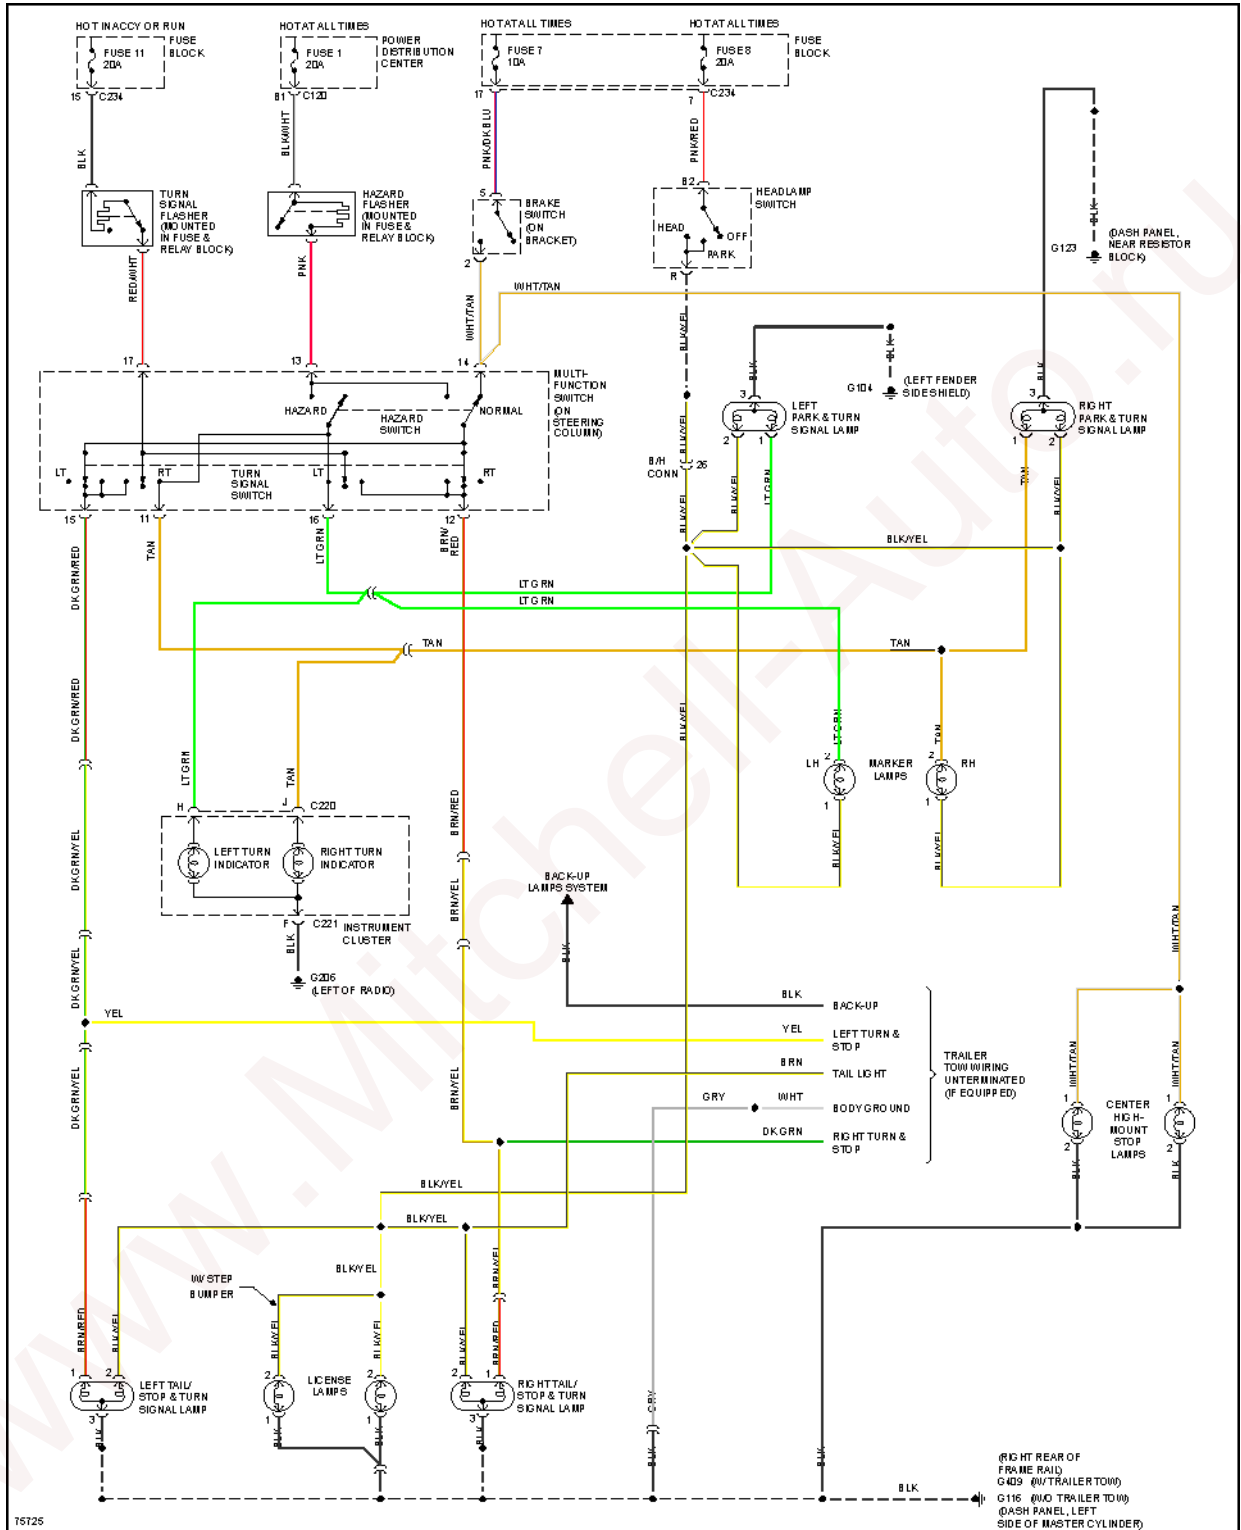

1996 Dodge Dakota

1996 System Wiring Diagrams Dodge - Dakota

Fig. 20: 5.2L, Engine Performance Circuits (3 of 3)

EXTERIOR LIGHTS

1996 Dodge Dakota

1996 System Wiring Diagrams Dodge - Dakota

Fig. 21: Back-up Lamps Circuit

1996 Dodge Dakota

1996 System Wiring Diagrams Dodge - Dakota

Fig. 22: Exterior Lamps Circuit

GROUND DISTRIBUTION

1996 Dodge Dakota

1996 System Wiring Diagrams Dodge - Dakota

Fig. 23: Ground Distribution Circuit (1 of 2)

1996 Dodge Dakota

1996 System Wiring Diagrams Dodge - Dakota

Fig. 24: Ground Distribution Circuit (2 of 2)

HEADLIGHTS

1996 Dodge Dakota

1996 System Wiring Diagrams Dodge - Dakota

Fig. 25: Headlamps/Fog Lamps/Off-Road Lamps Circuit, W/ DRL