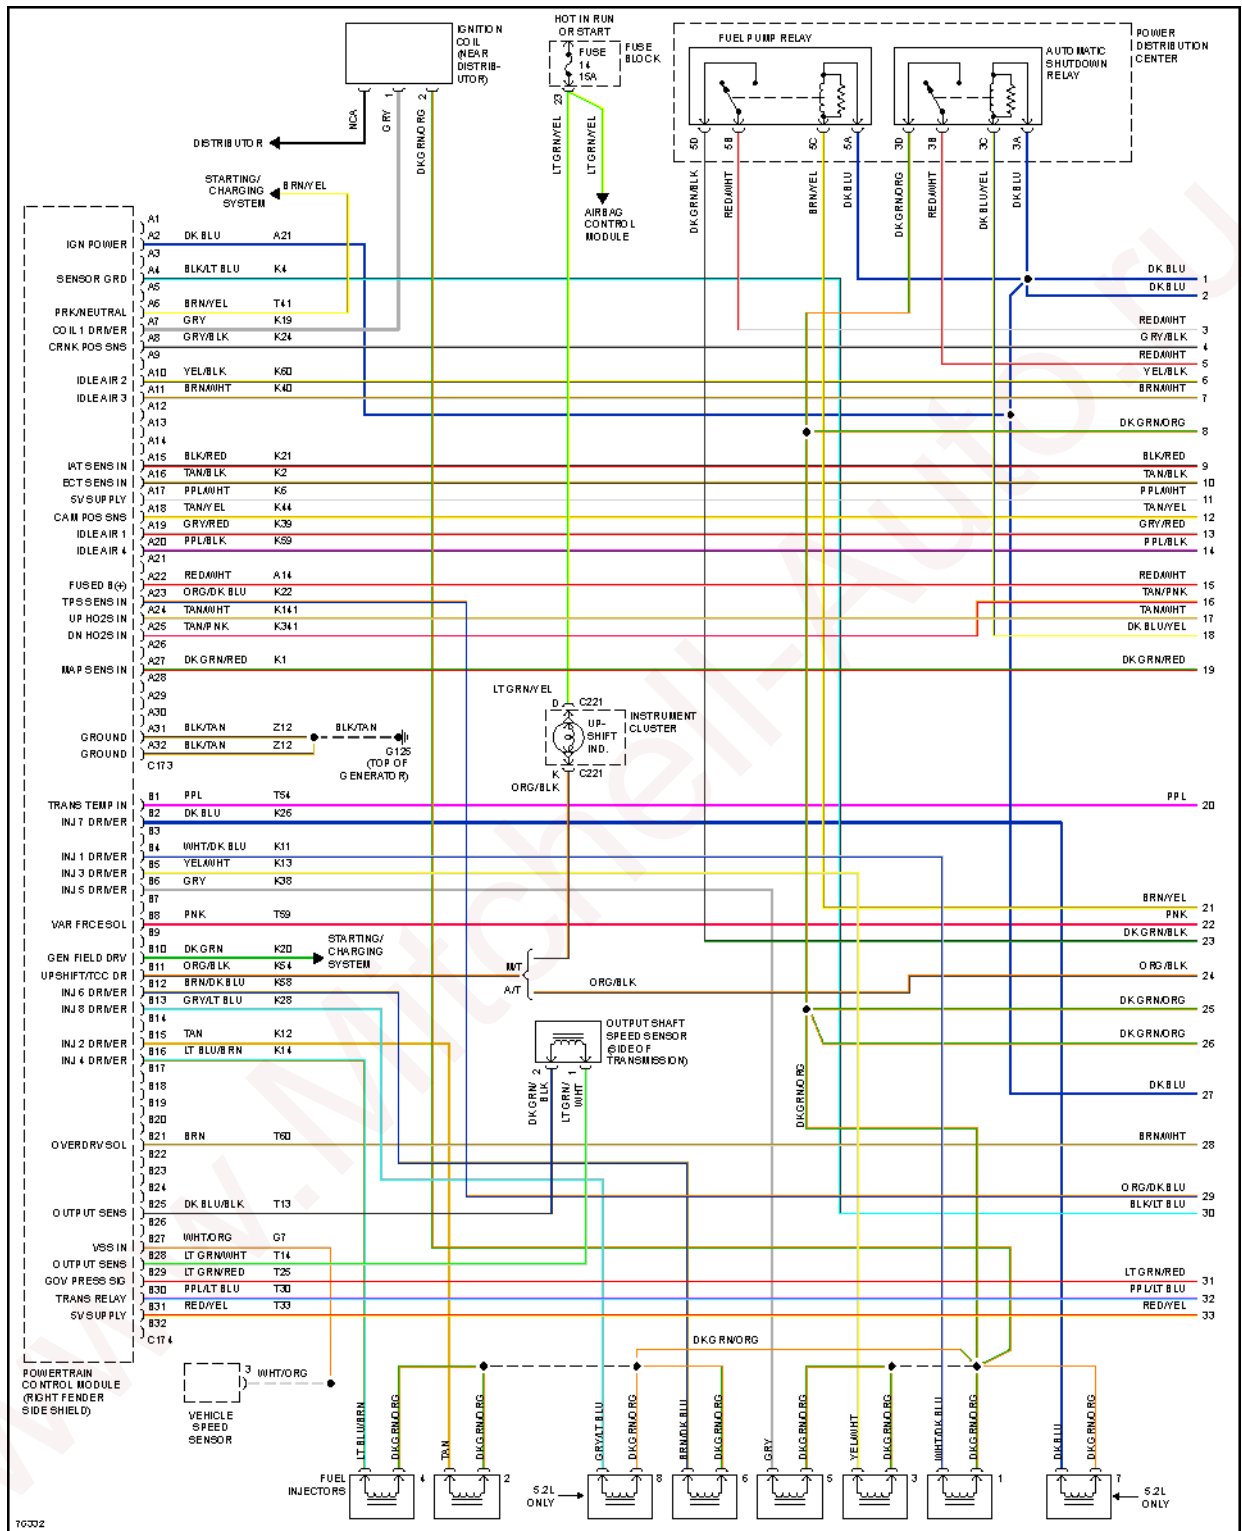

1996 Dodge Dakota

1996 System Wiring Diagrams Dodge - Dakota

ENGINE PERFORMANCE

2.5L

1996 Dodge Dakota

1996 System Wiring Diagrams Dodge - Dakota

Fig. 12: 2.5L, Engine Performance Circuits (1 of 3)

Fig. 13: 2.5L, Engine Performance Circuits (2 of 3)

1996 Dodge Dakota

1996 System Wiring Diagrams Dodge - Dakota

Fig. 14: 2.5L, Engine Performance Circuits (3 of 3)

3.9L

1996 Dodge Dakota

1996 System Wiring Diagrams Dodge - Dakota

Fig. 15: 3.9L, Engine Performance Circuits (1 of 3)

1996 Dodge Dakota

1996 System Wiring Diagrams Dodge - Dakota

Fig. 16: 3.9L, Engine Performance Circuits (2 of 3)

1996 Dodge Dakota

1996 System Wiring Diagrams Dodge - Dakota

Fig. 17: 3.9L, Engine Performance Circuits (3 of 3)

5.2L

1996 Dodge Dakota

1996 System Wiring Diagrams Dodge - Dakota

Fig. 18: 5.2L, Engine Performance Circuits (1 of 3)

1996 Dodge Dakota

1996 System Wiring Diagrams Dodge - Dakota

Fig. 19: 5.2L, Engine Performance Circuits (2 of 3)