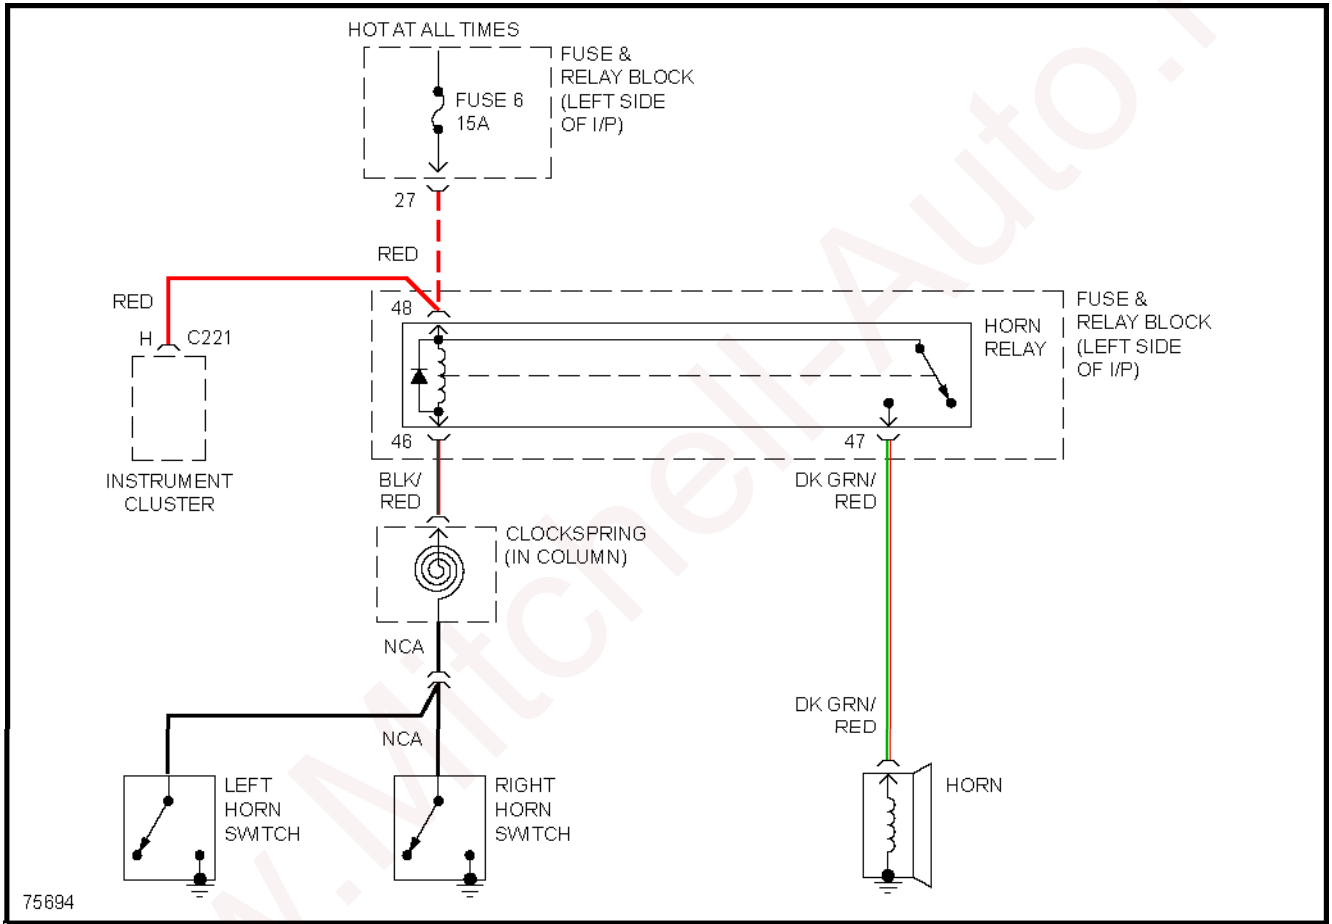

1996 Dodge Dakota

1996 System Wiring Diagrams Dodge - Dakota

Fig. 26: Headlamps/Fog Lamps/Off-Road Lamps Circuit, W/O DRL

HORN

Fig. 27: Horn Circuit

INSTRUMENT CLUSTER

1996 Dodge Dakota

1996 System Wiring Diagrams Dodge - Dakota