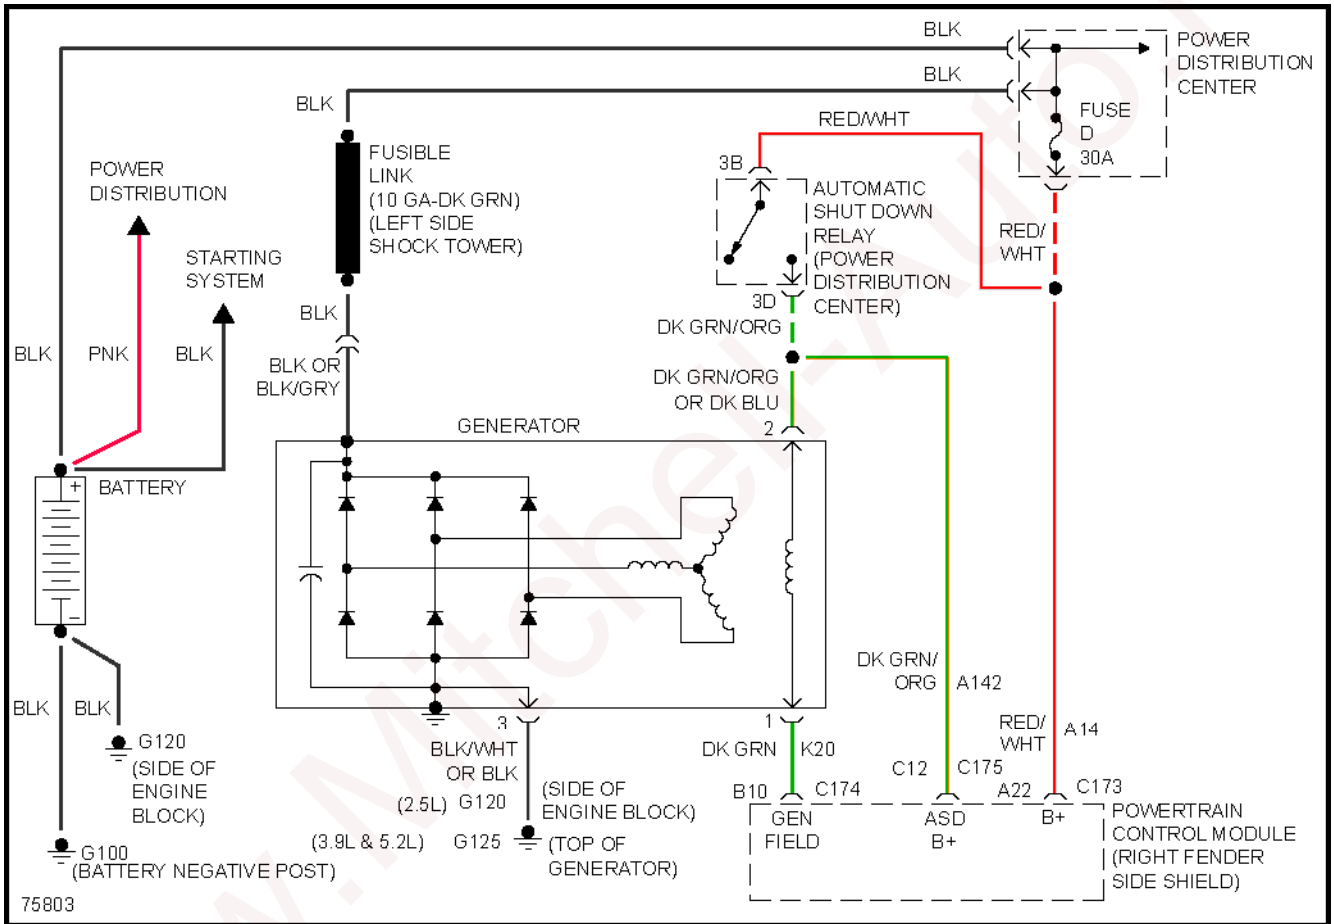

1996 Dodge Dakota

1996 System Wiring Diagrams Dodge - Dakota

Fig. 43: 3.9L, Starting Circuit

1996 Dodge Dakota

1996 System Wiring Diagrams Dodge - Dakota

Fig. 44: Charging Circuit

5.2L

1996 Dodge Dakota