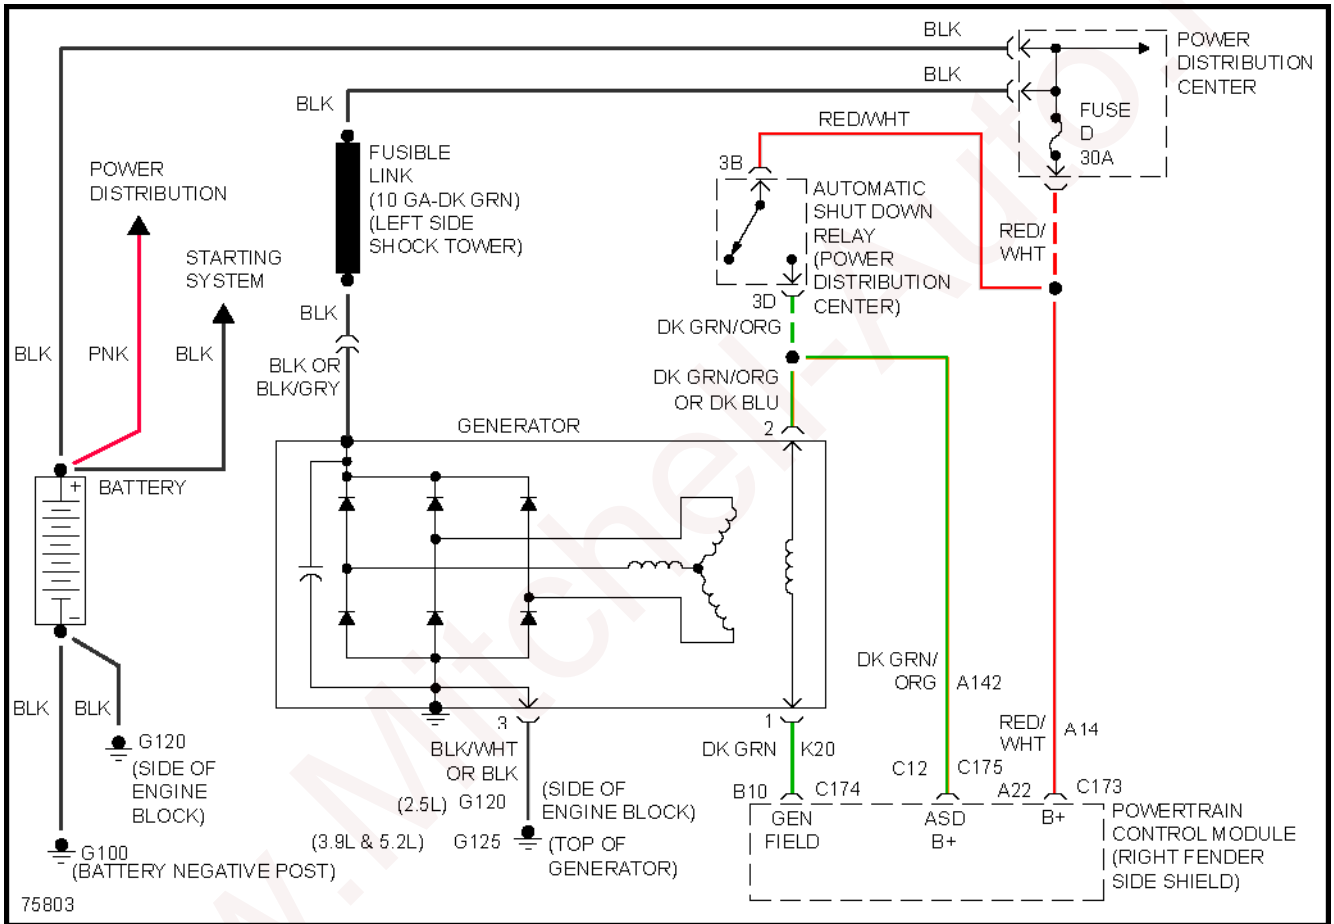

1996 System Wiring Diagrams Dodge - Dakota

Fig. 45: 5.2L, Starting Circuit

1996 Dodge Dakota

1996 System Wiring Diagrams Dodge - Dakota

Fig. 46: Charging Circuit

SUPPLEMENTAL RESTRAINTS

1996 Dodge Dakota

1996 System Wiring Diagrams Dodge - Dakota