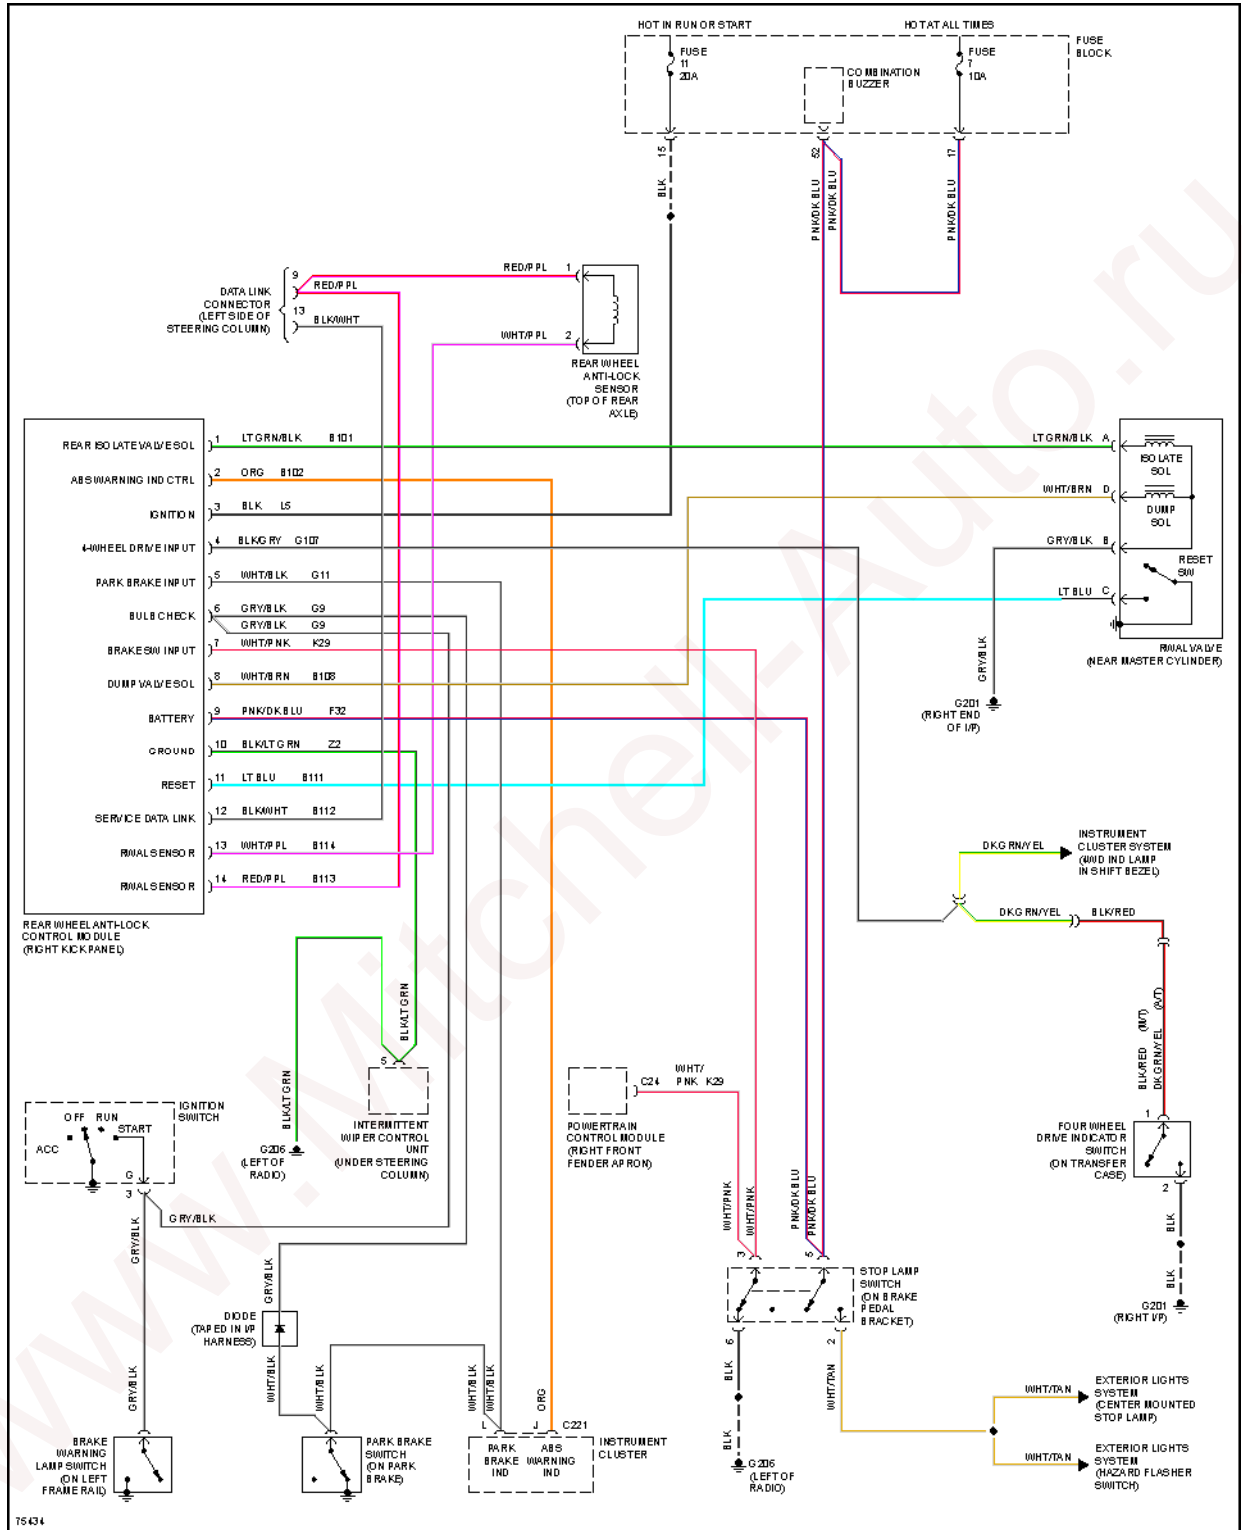

Fig. 4: Heater Circuit

5.2L

1996 Dodge Dakota

1996 System Wiring Diagrams Dodge - Dakota

Fig. 5: 5.2L, A/C Circuit

Fig. 6: Heater Circuit

ANTI-LOCK BRAKES

1996 Dodge Dakota

1996 System Wiring Diagrams Dodge - Dakota

Fig. 7: All-Wheel ABS Circuit

1996 Dodge Dakota

1996 System Wiring Diagrams Dodge - Dakota

Fig. 8: Rear Wheel ABS Circuit

COMPUTER DATA LINES

1996 Dodge Dakota

1996 System Wiring Diagrams Dodge - Dakota

Fig. 9: Computer Data Lines

COOLING FAN

1996 Dodge Dakota

1996 System Wiring Diagrams Dodge - Dakota

2.5L

Fig. 10: 2.5L, Cooling Fan Circuit

CRUISE CONTROL

Fig. 11: Cruise Control Circuit