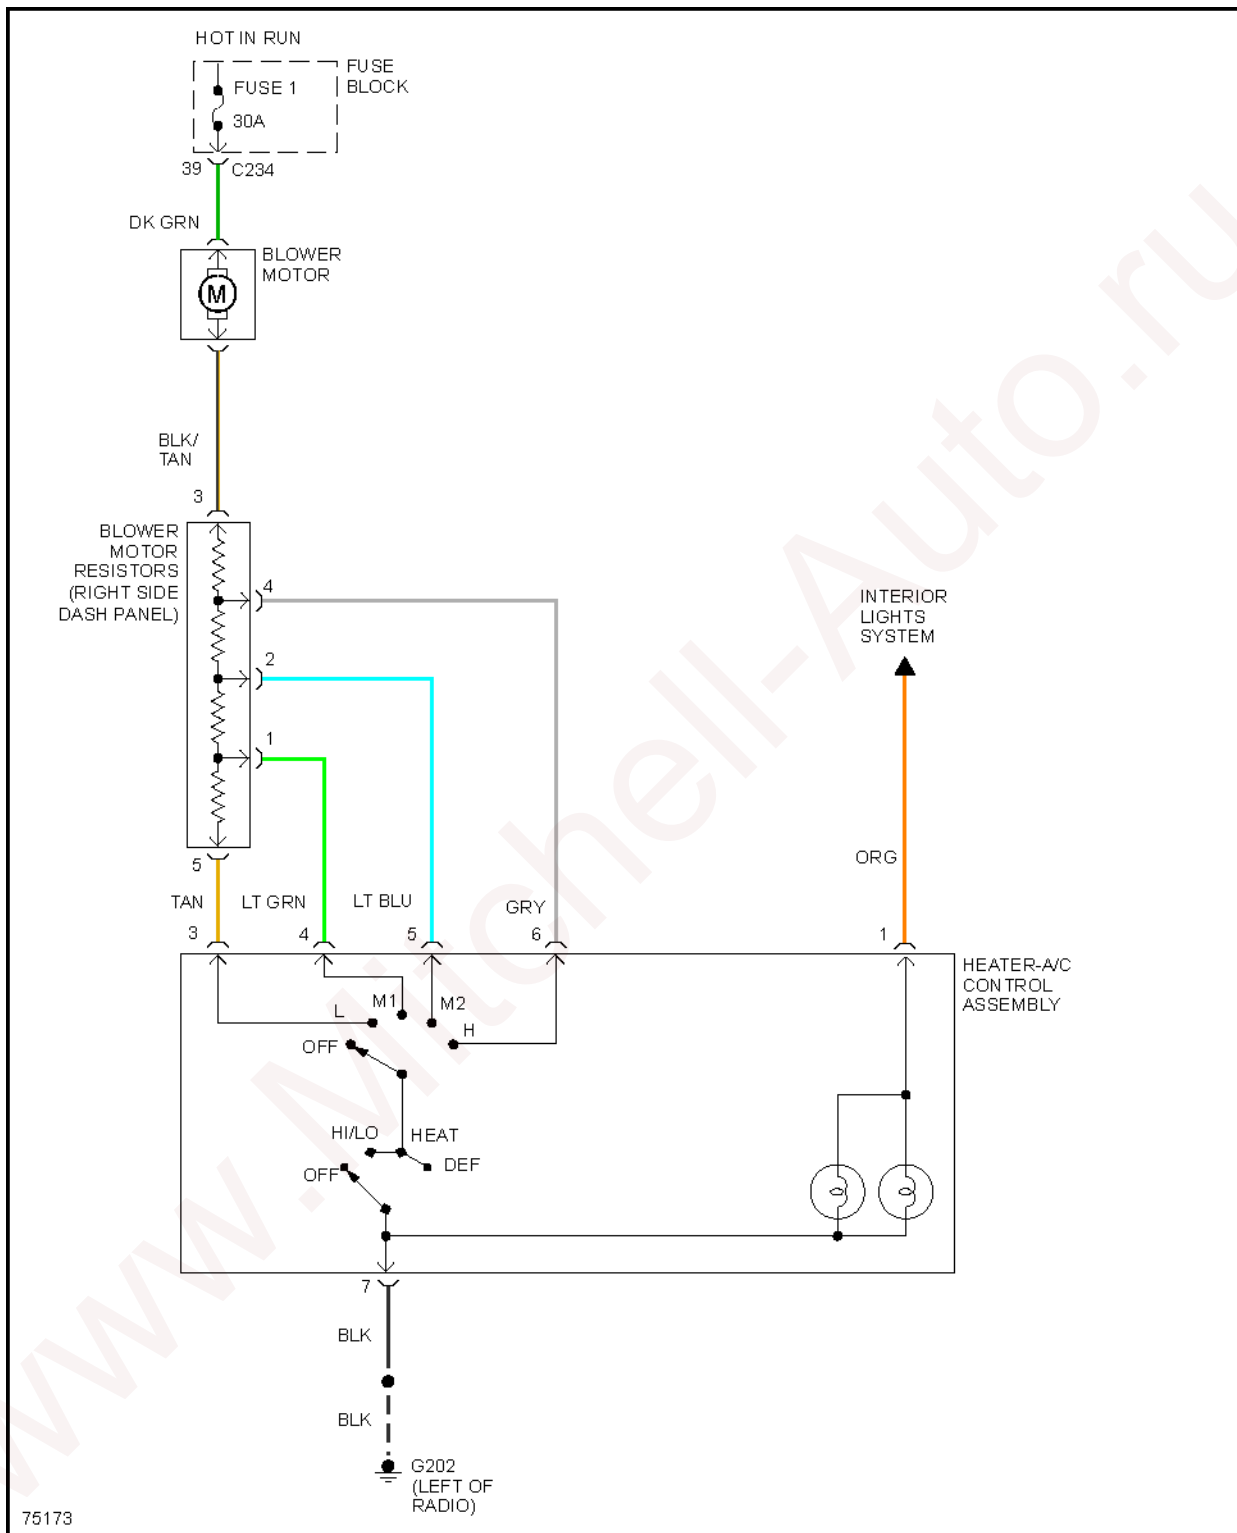

1996 Dodge Dakota

1996 System Wiring Diagrams Dodge - Dakota

Fig. 1: 2.5L, A/C Circuit

Fig. 2: Heater Circuit

3.9L

1996 Dodge Dakota

1996 System Wiring Diagrams Dodge - Dakota

Fig. 3: 3.9L, A/C Circuit

Fig. 4: Heater Circuit

5.2L

1996 Dodge Dakota

1996 System Wiring Diagrams Dodge - Dakota

Fig. 5: 5.2L, A/C Circuit

Fig. 6: Heater Circuit

ANTI-LOCK BRAKES

1996 Dodge Dakota