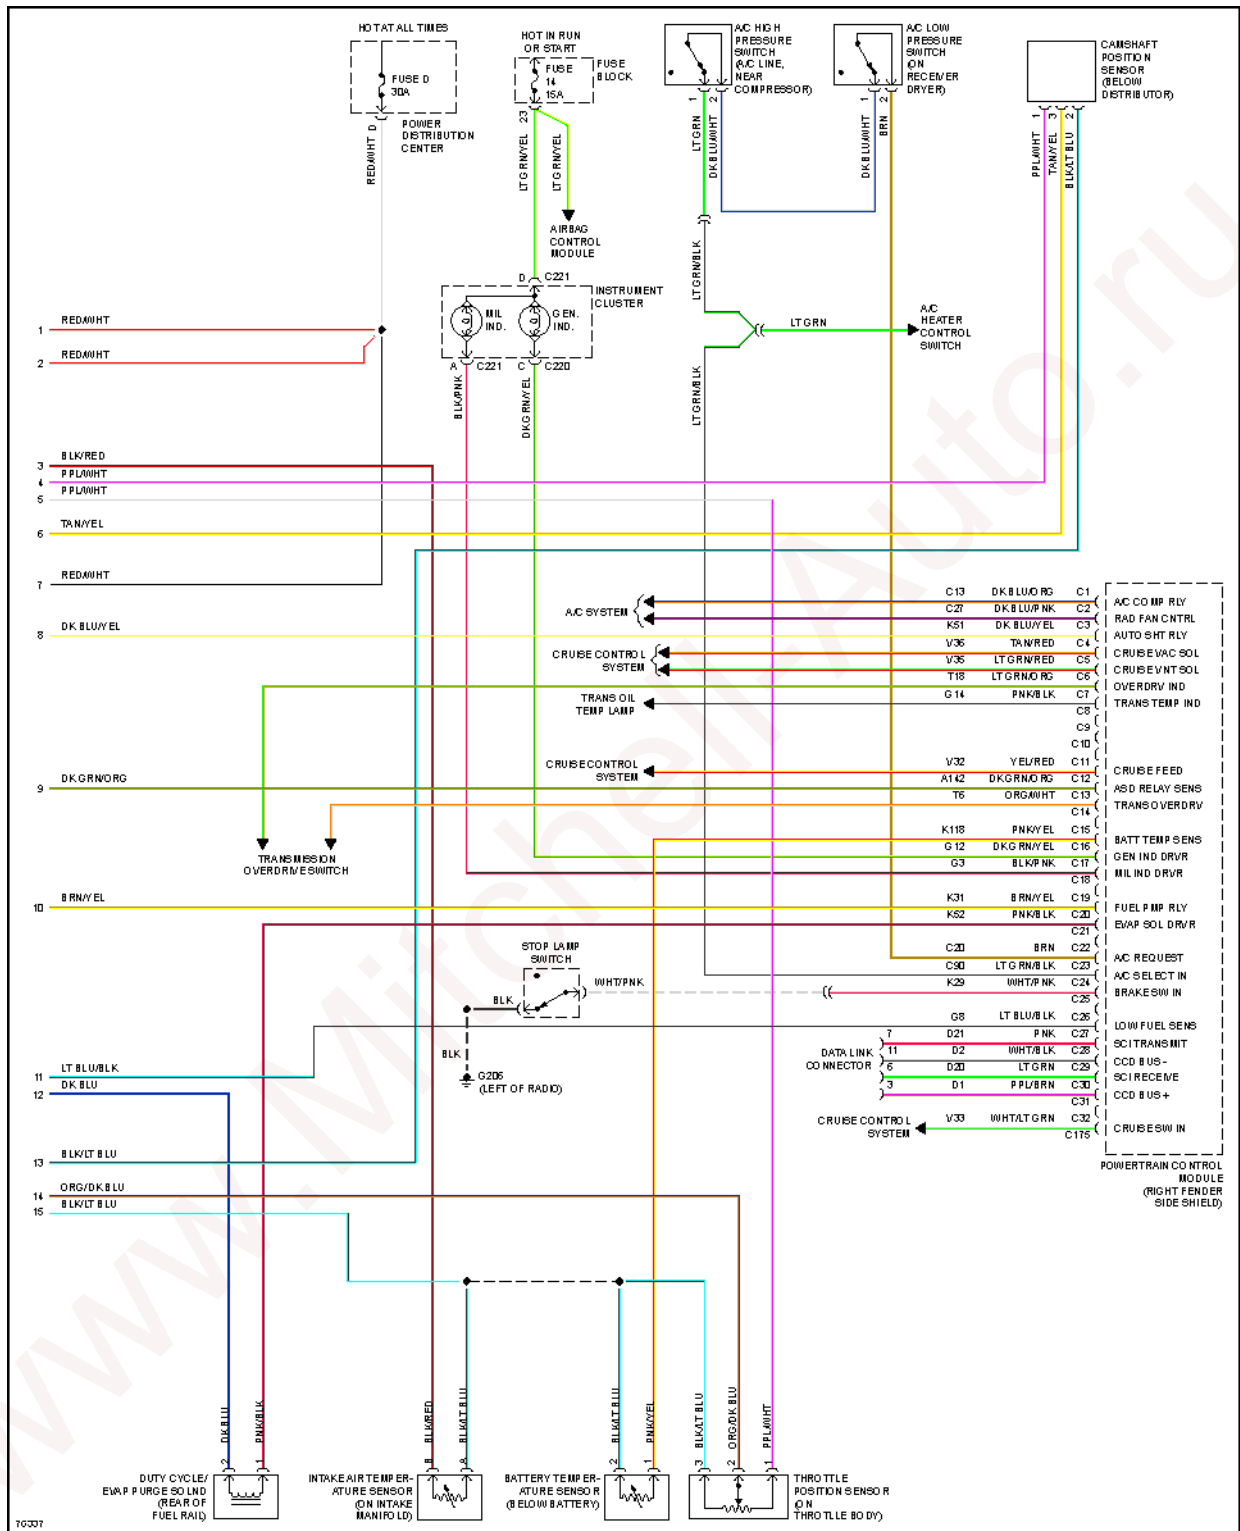

1996 Dodge Dakota

1996 System Wiring Diagrams Dodge - Dakota

ENGINE PERFORMANCE

2.5L

1996 Dodge Dakota

1996 System Wiring Diagrams Dodge - Dakota

Fig. 12: 2.5L, Engine Performance Circuits (1 of 3)

Fig. 13: 2.5L, Engine Performance Circuits (2 of 3)

1996 Dodge Dakota

1996 System Wiring Diagrams Dodge - Dakota

Fig. 14: 2.5L, Engine Performance Circuits (3 of 3)

3.9L

1996 Dodge Dakota

1996 System Wiring Diagrams Dodge - Dakota

Fig. 15: 3.9L, Engine Performance Circuits (1 of 3)

1996 Dodge Dakota

1996 System Wiring Diagrams Dodge - Dakota

Fig. 16: 3.9L, Engine Performance Circuits (2 of 3)

1996 Dodge Dakota

1996 System Wiring Diagrams Dodge - Dakota

Fig. 17: 3.9L, Engine Performance Circuits (3 of 3)

5.2L

1996 Dodge Dakota

1996 System Wiring Diagrams Dodge - Dakota

Fig. 18: 5.2L, Engine Performance Circuits (1 of 3)

1996 Dodge Dakota

1996 System Wiring Diagrams Dodge - Dakota

Fig. 19: 5.2L, Engine Performance Circuits (2 of 3)