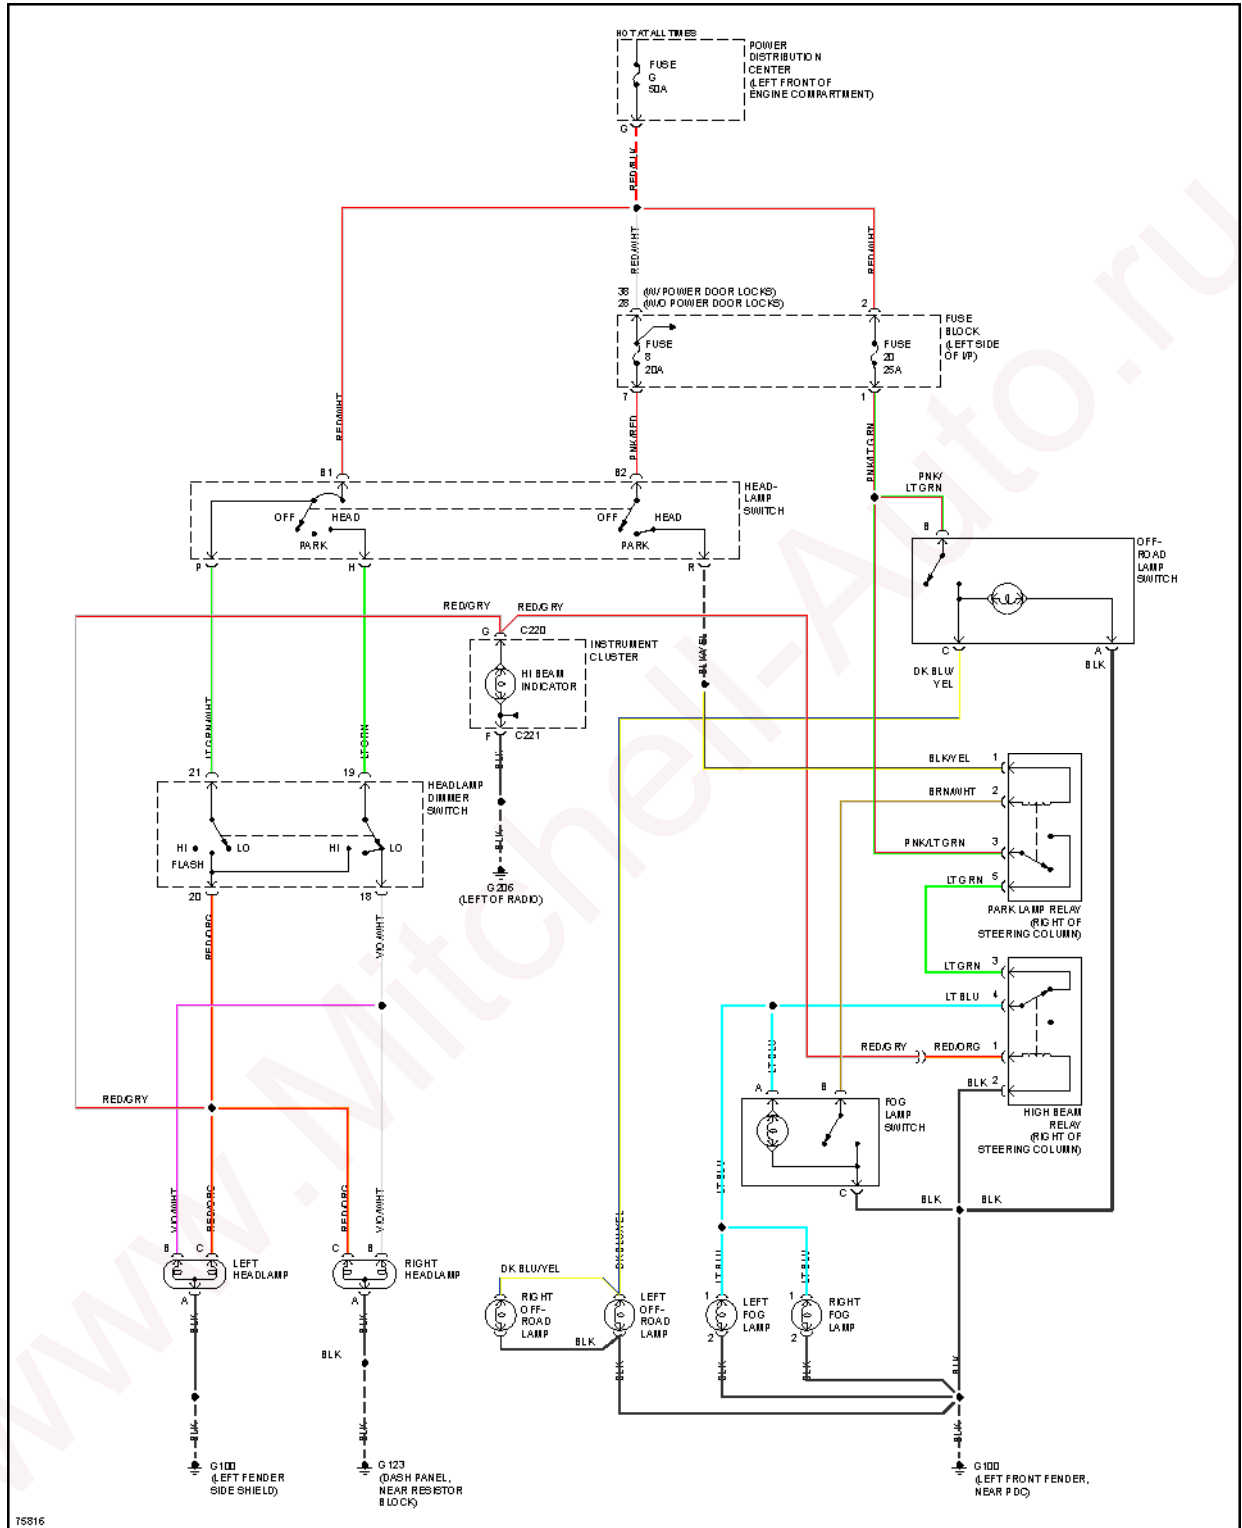

1996 Dodge Dakota

1996 System Wiring Diagrams Dodge - Dakota

Fig. 24: Ground Distribution Circuit (2 of 2)

HEADLIGHTS

1996 Dodge Dakota

1996 System Wiring Diagrams Dodge - Dakota

Fig. 25: Headlamps/Fog Lamps/Off-Road Lamps Circuit, W/ DRL

1996 Dodge Dakota

1996 System Wiring Diagrams Dodge - Dakota

Fig. 26: Headlamps/Fog Lamps/Off-Road Lamps Circuit, W/O DRL

HORN

Fig. 27: Horn Circuit

INSTRUMENT CLUSTER

1996 Dodge Dakota

1996 System Wiring Diagrams Dodge - Dakota

Fig. 28: Instrument Cluster Circuit

1996 Dodge Dakota

1996 System Wiring Diagrams Dodge - Dakota

Fig. 29: Overhead Console Circuit

INTERIOR LIGHTS

1996 Dodge Dakota

1996 System Wiring Diagrams Dodge - Dakota