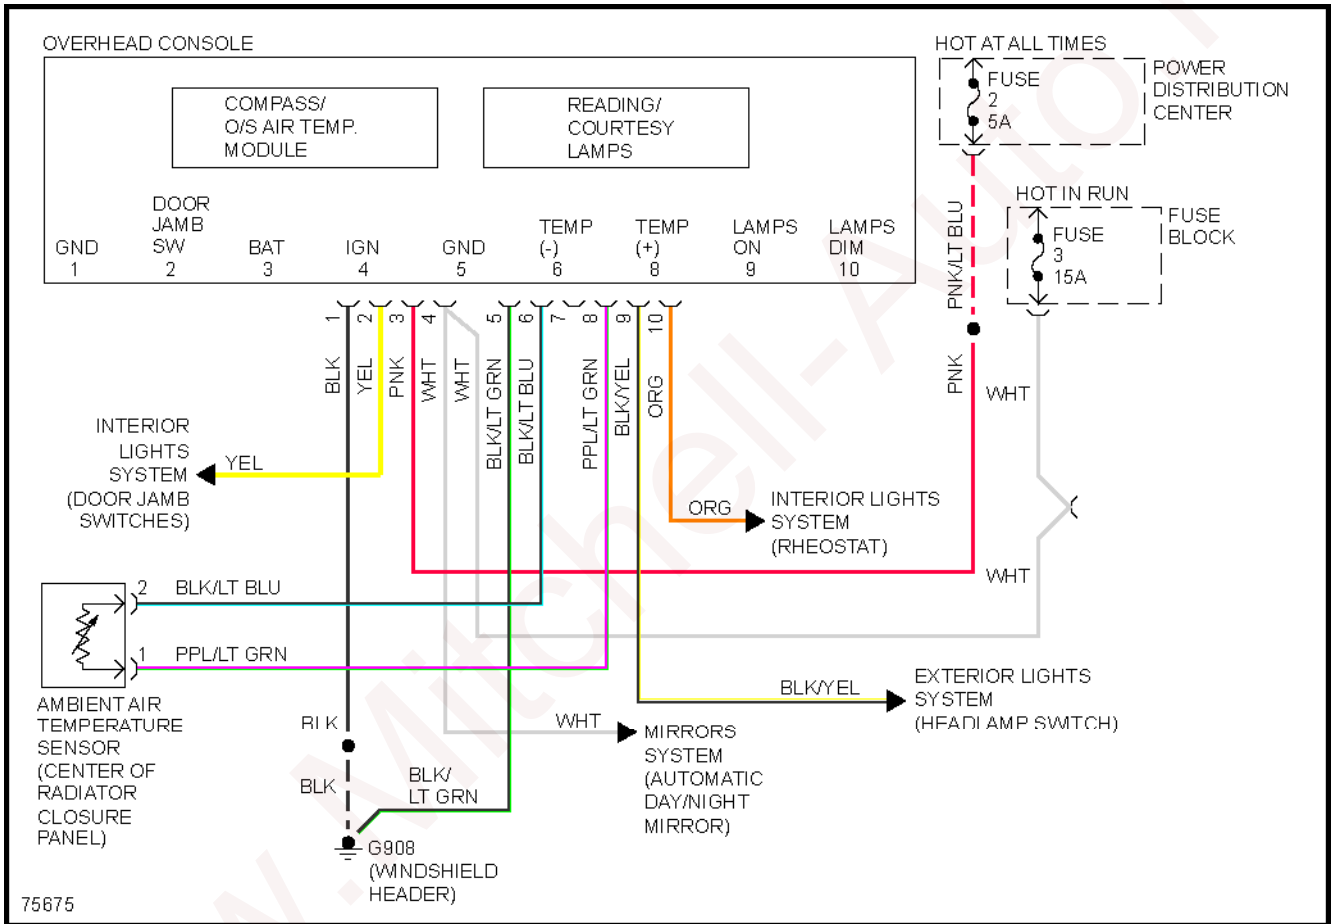

1996 Dodge Dakota

1996 System Wiring Diagrams Dodge - Dakota

Fig. 26: Headlamps/Fog Lamps/Off-Road Lamps Circuit, W/O DRL

HORN

Fig. 27: Horn Circuit

INSTRUMENT CLUSTER

1996 Dodge Dakota

1996 System Wiring Diagrams Dodge - Dakota

Fig. 28: Instrument Cluster Circuit

1996 Dodge Dakota

1996 System Wiring Diagrams Dodge - Dakota

Fig. 29: Overhead Console Circuit

INTERIOR LIGHTS

1996 Dodge Dakota

1996 System Wiring Diagrams Dodge - Dakota

Fig. 30: Interior Light Circuit

POWER DISTRIBUTION

1996 Dodge Dakota

1996 System Wiring Diagrams Dodge - Dakota

Fig. 31: Power Distribution Circuit (1 of 4)

1996 Dodge Dakota

1996 System Wiring Diagrams Dodge - Dakota