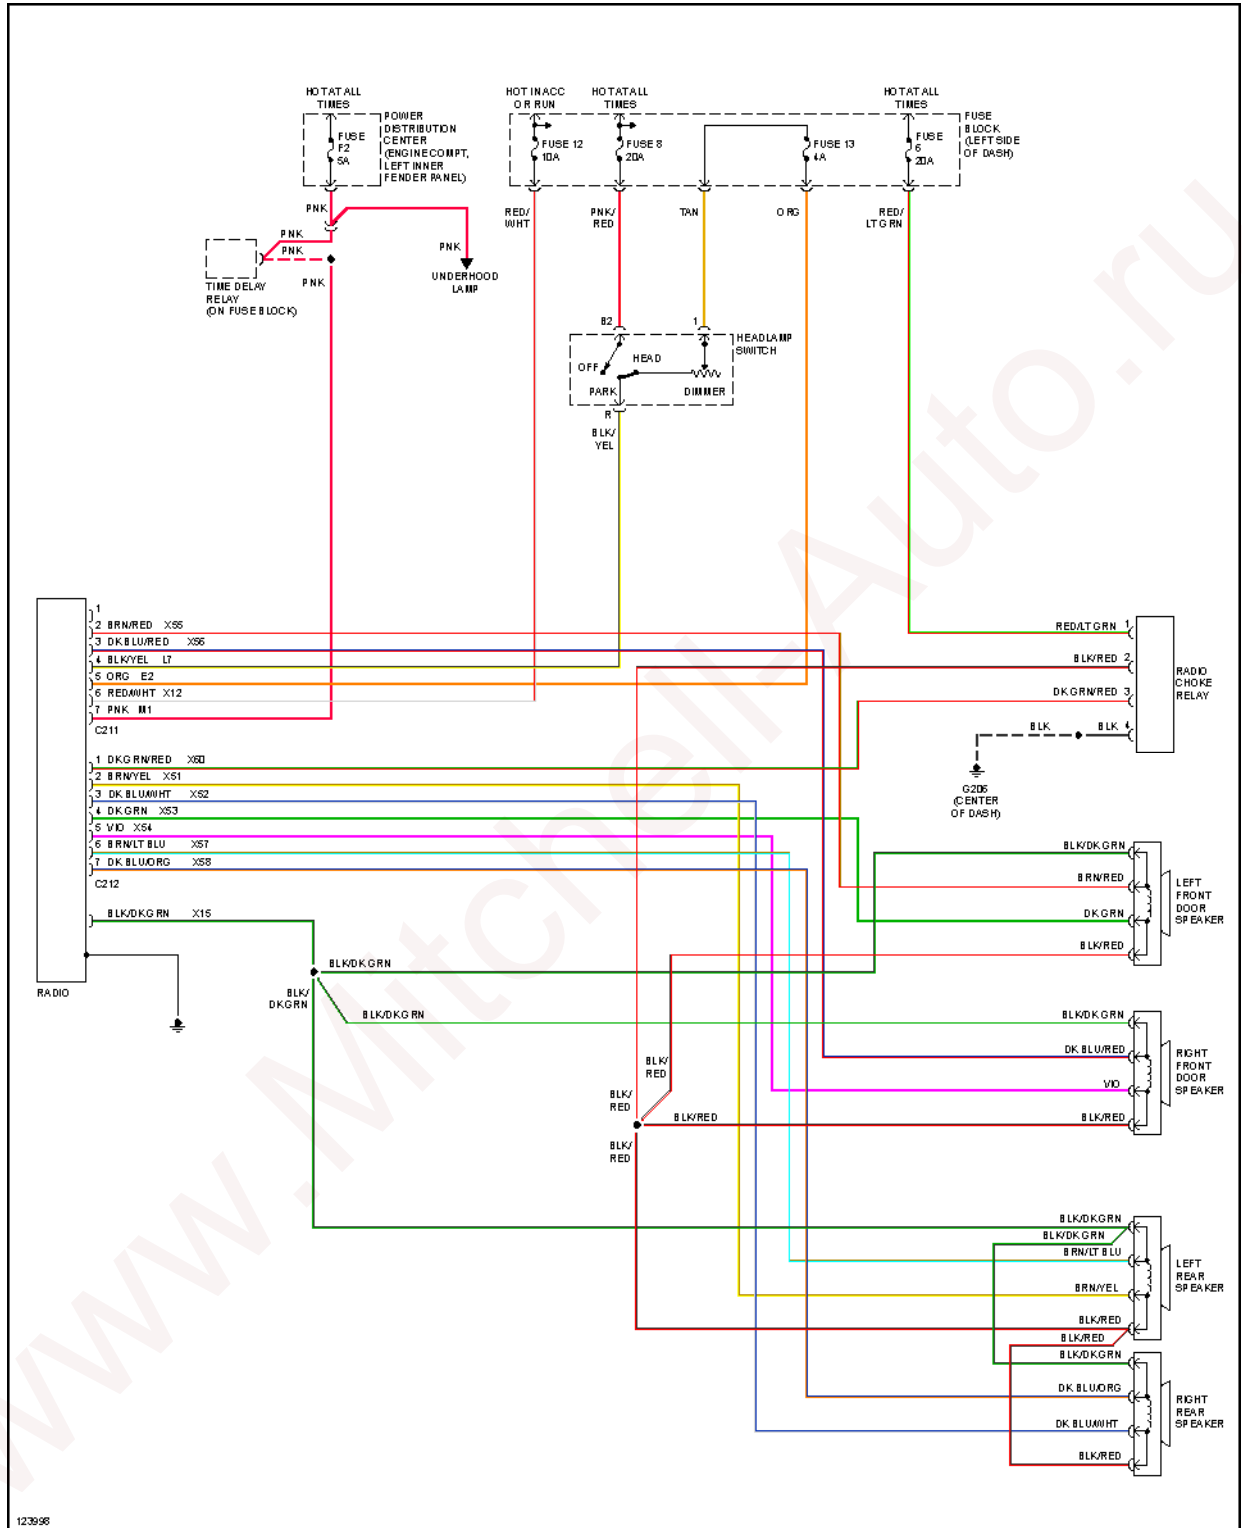

1996 System Wiring Diagrams Dodge - Dakota

Fig. 36: Automatic Day/Night Mirror Circuit

1996 Dodge Dakota

1996 System Wiring Diagrams Dodge - Dakota

Fig. 37: Power Mirror Circuit

POWER WINDOWS

Fig. 38: Power Window Circuit

RADIO

1996 Dodge Dakota

1996 System Wiring Diagrams Dodge - Dakota

Fig. 39: Radio Circuits, Base

1996 Dodge Dakota

1996 System Wiring Diagrams Dodge - Dakota

Fig. 40: Radio Circuits, Premium Model

STARTING/CHARGING

1996 Dodge Dakota

1996 System Wiring Diagrams Dodge - Dakota

2.5L

Fig. 41: 2.5L, Starting Circuit

1996 Dodge Dakota

1996 System Wiring Diagrams Dodge - Dakota

Fig. 42: Charging Circuit

3.9L