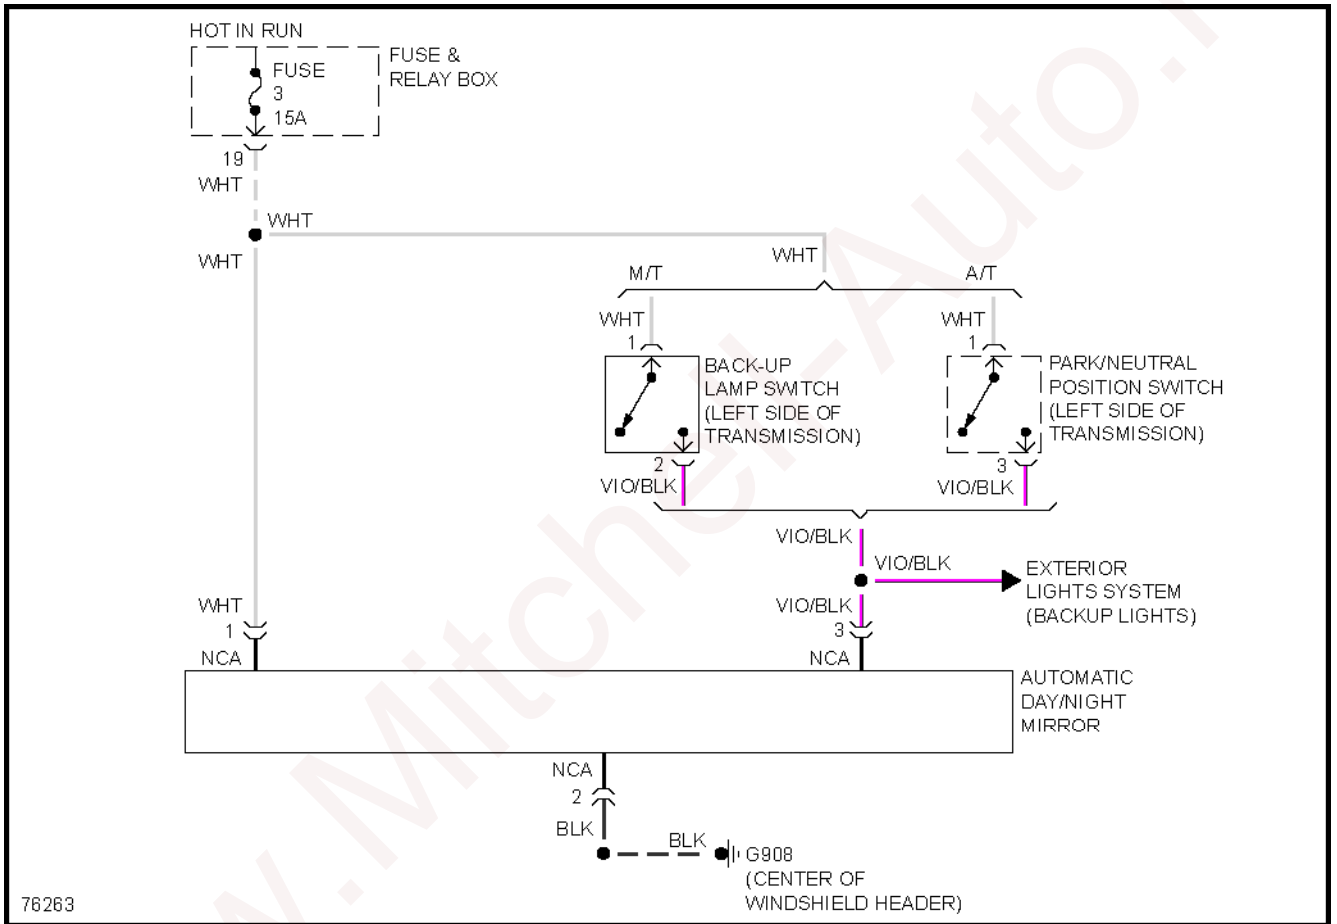

1996 System Wiring Diagrams Dodge - Dakota

Fig. 36: Automatic Day/Night Mirror Circuit

1996 Dodge Dakota

1996 System Wiring Diagrams Dodge - Dakota

Fig. 37: Power Mirror Circuit

POWER WINDOWS

Fig. 38: Power Window Circuit