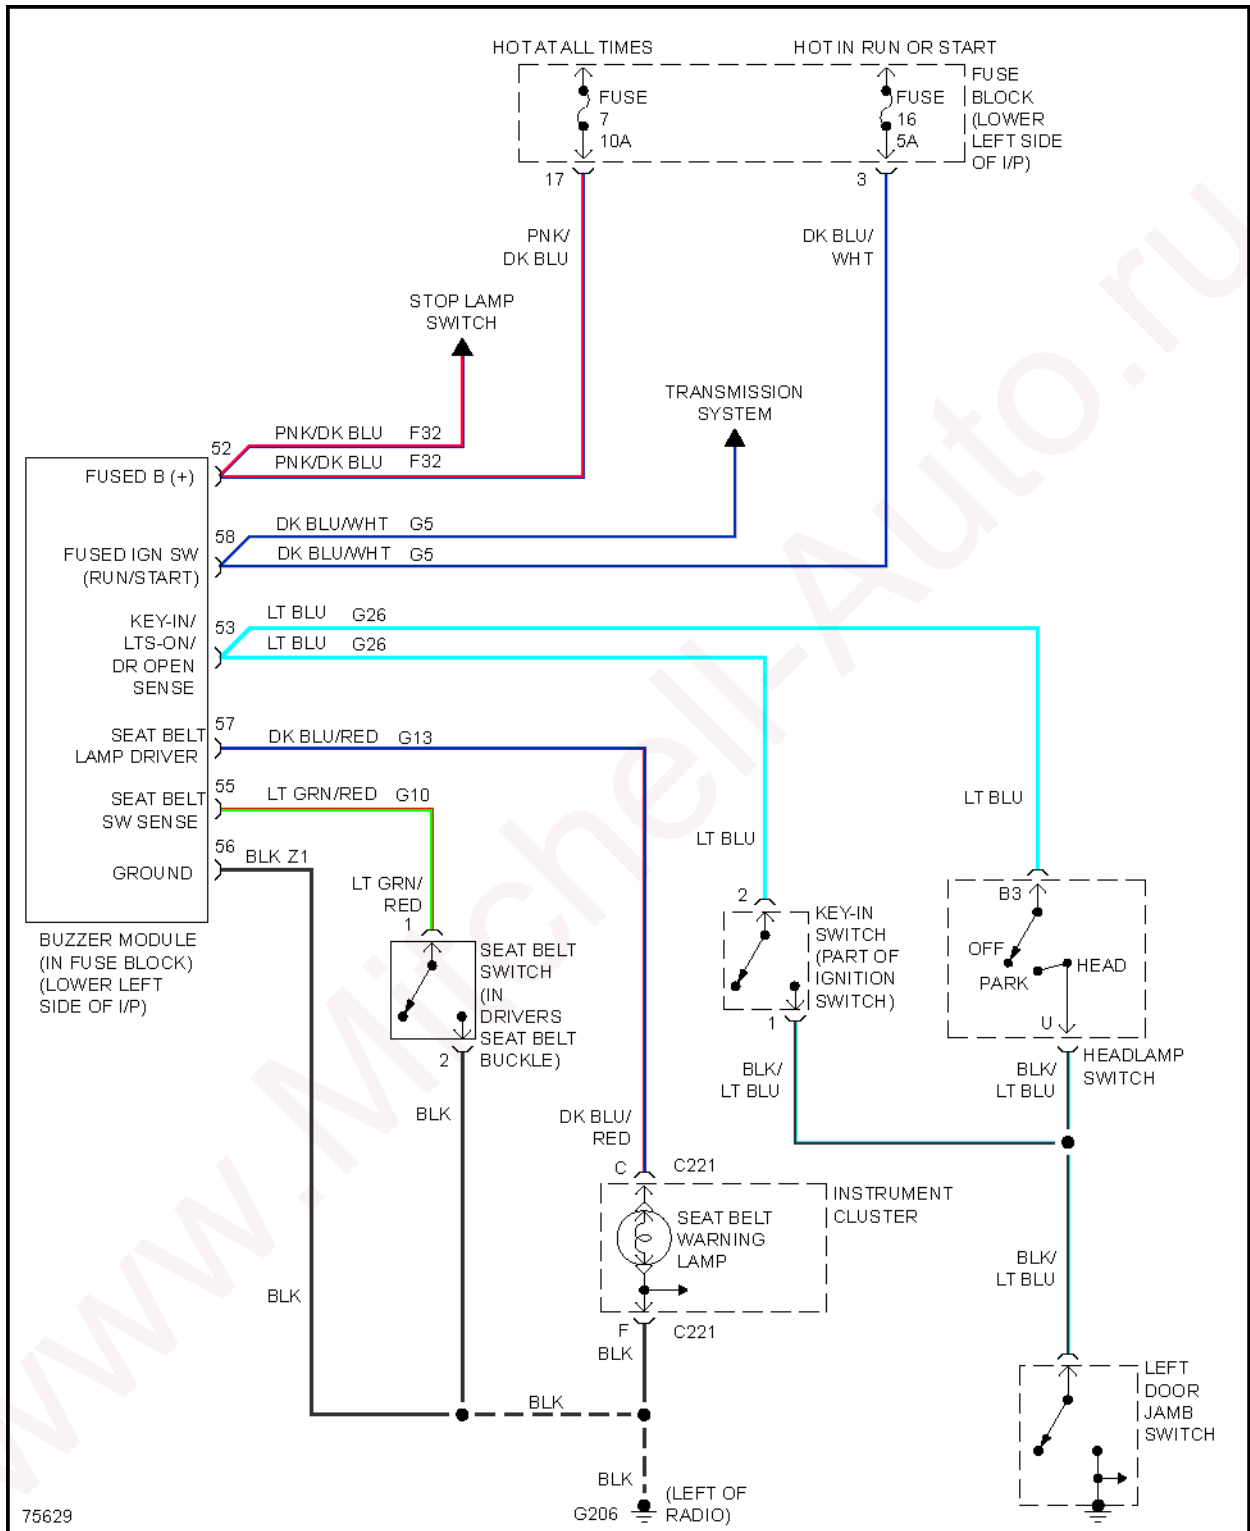

Fig. 47: Supplemental Restraint Circuit

TRANSMISSION

1996 Dodge Dakota

1996 System Wiring Diagrams Dodge - Dakota

3.9L

Fig. 48: 3.9L, Transmission Circuit (1 of 2)

1996 Dodge Dakota

1996 System Wiring Diagrams Dodge - Dakota

Fig. 49: 3.9L, Transmission Circuit (2 of 2)

5.2L

1996 Dodge Dakota

1996 System Wiring Diagrams Dodge - Dakota

Fig. 50: 5.2L, Transmission Circuit (1 of 2)

1996 Dodge Dakota

1996 System Wiring Diagrams Dodge - Dakota

Fig. 51: 5.2L, Transmission Circuit (2 of 2)

WARNING SYSTEMS

1996 Dodge Dakota

1996 System Wiring Diagrams Dodge - Dakota

Fig. 52: Warning System Circuits

WIPER/WASHER

1996 Dodge Dakota

1996 System Wiring Diagrams Dodge - Dakota

Fig. 53: Wiper/Washer Circuit