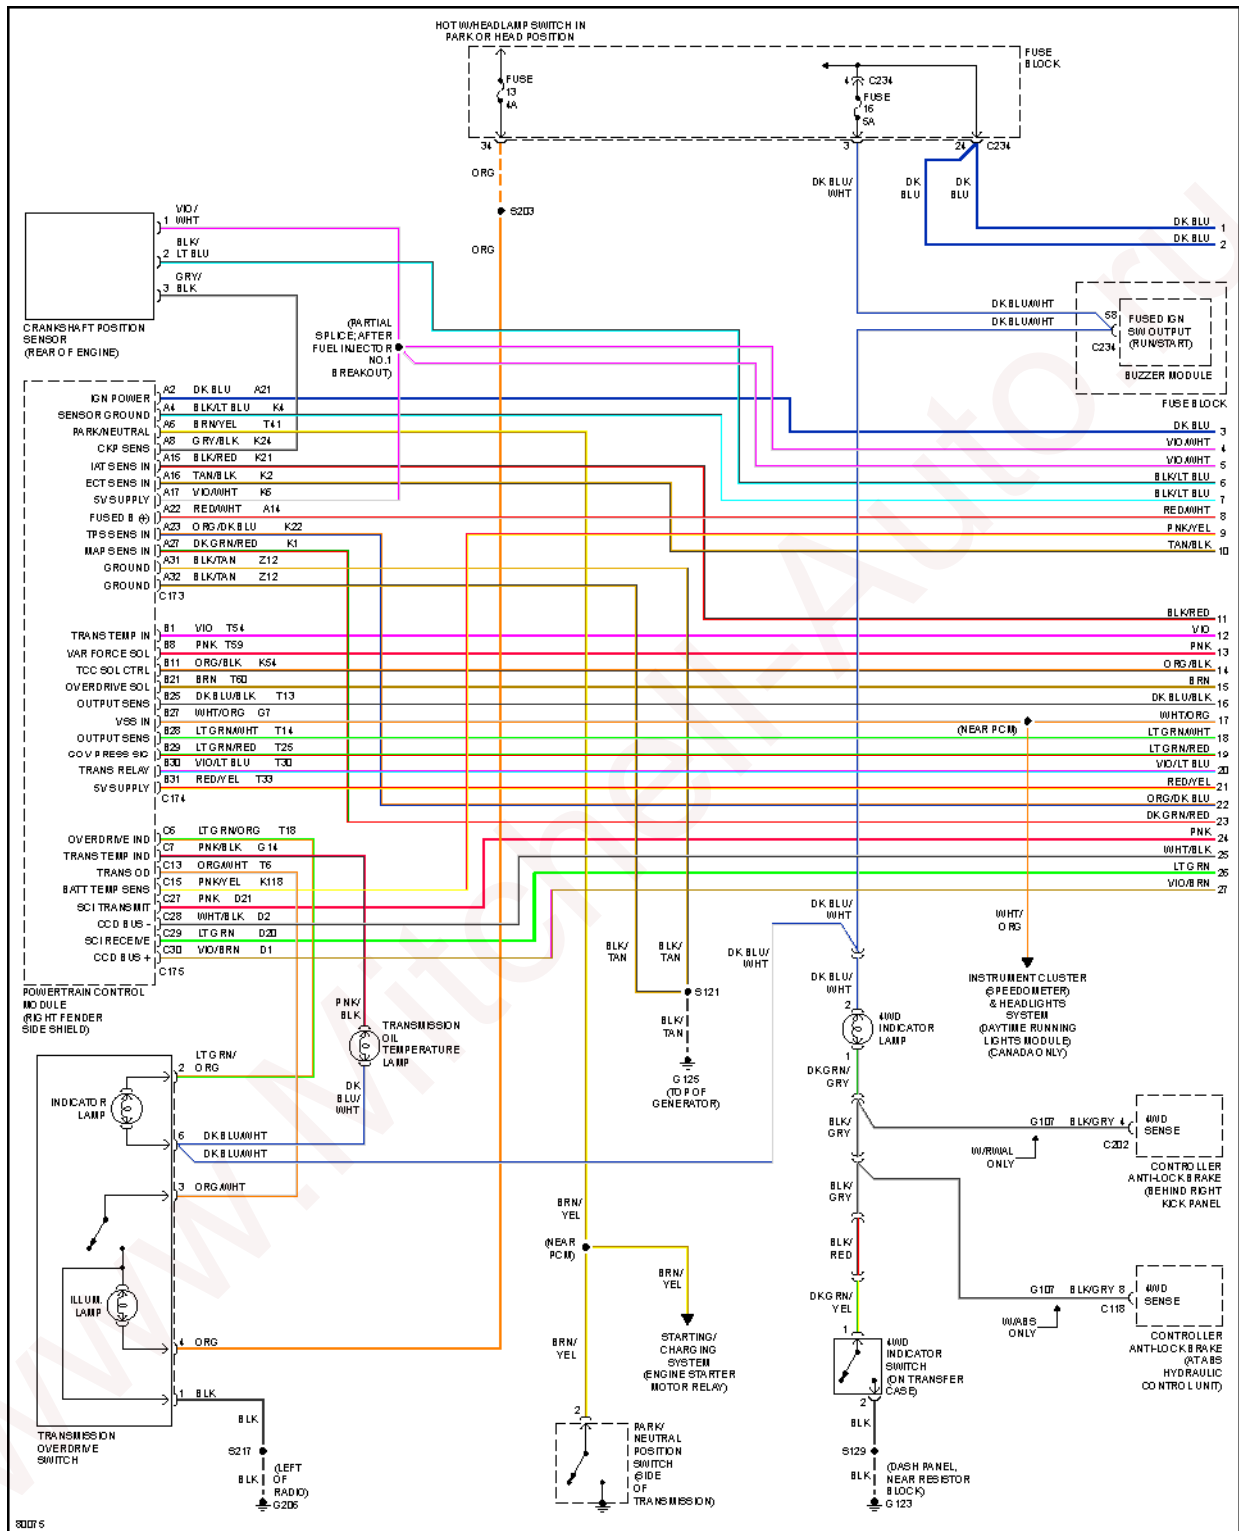

Fig. 47: Supplemental Restraint Circuit

TRANSMISSION

1996 Dodge Dakota

1996 System Wiring Diagrams Dodge - Dakota

3.9L

Fig. 48: 3.9L, Transmission Circuit (1 of 2)

1996 Dodge Dakota

1996 System Wiring Diagrams Dodge - Dakota

Fig. 49: 3.9L, Transmission Circuit (2 of 2)

5.2L

1996 Dodge Dakota

1996 System Wiring Diagrams Dodge - Dakota

Fig. 50: 5.2L, Transmission Circuit (1 of 2)

1996 Dodge Dakota

1996 System Wiring Diagrams Dodge - Dakota

Fig. 51: 5.2L, Transmission Circuit (2 of 2)

WARNING SYSTEMS

1996 Dodge Dakota

1996 System Wiring Diagrams Dodge - Dakota

Fig. 52: Warning System Circuits

WIPER/WASHER

1996 Dodge Dakota

1996 System Wiring Diagrams Dodge - Dakota

Fig. 53: Wiper/Washer Circuit