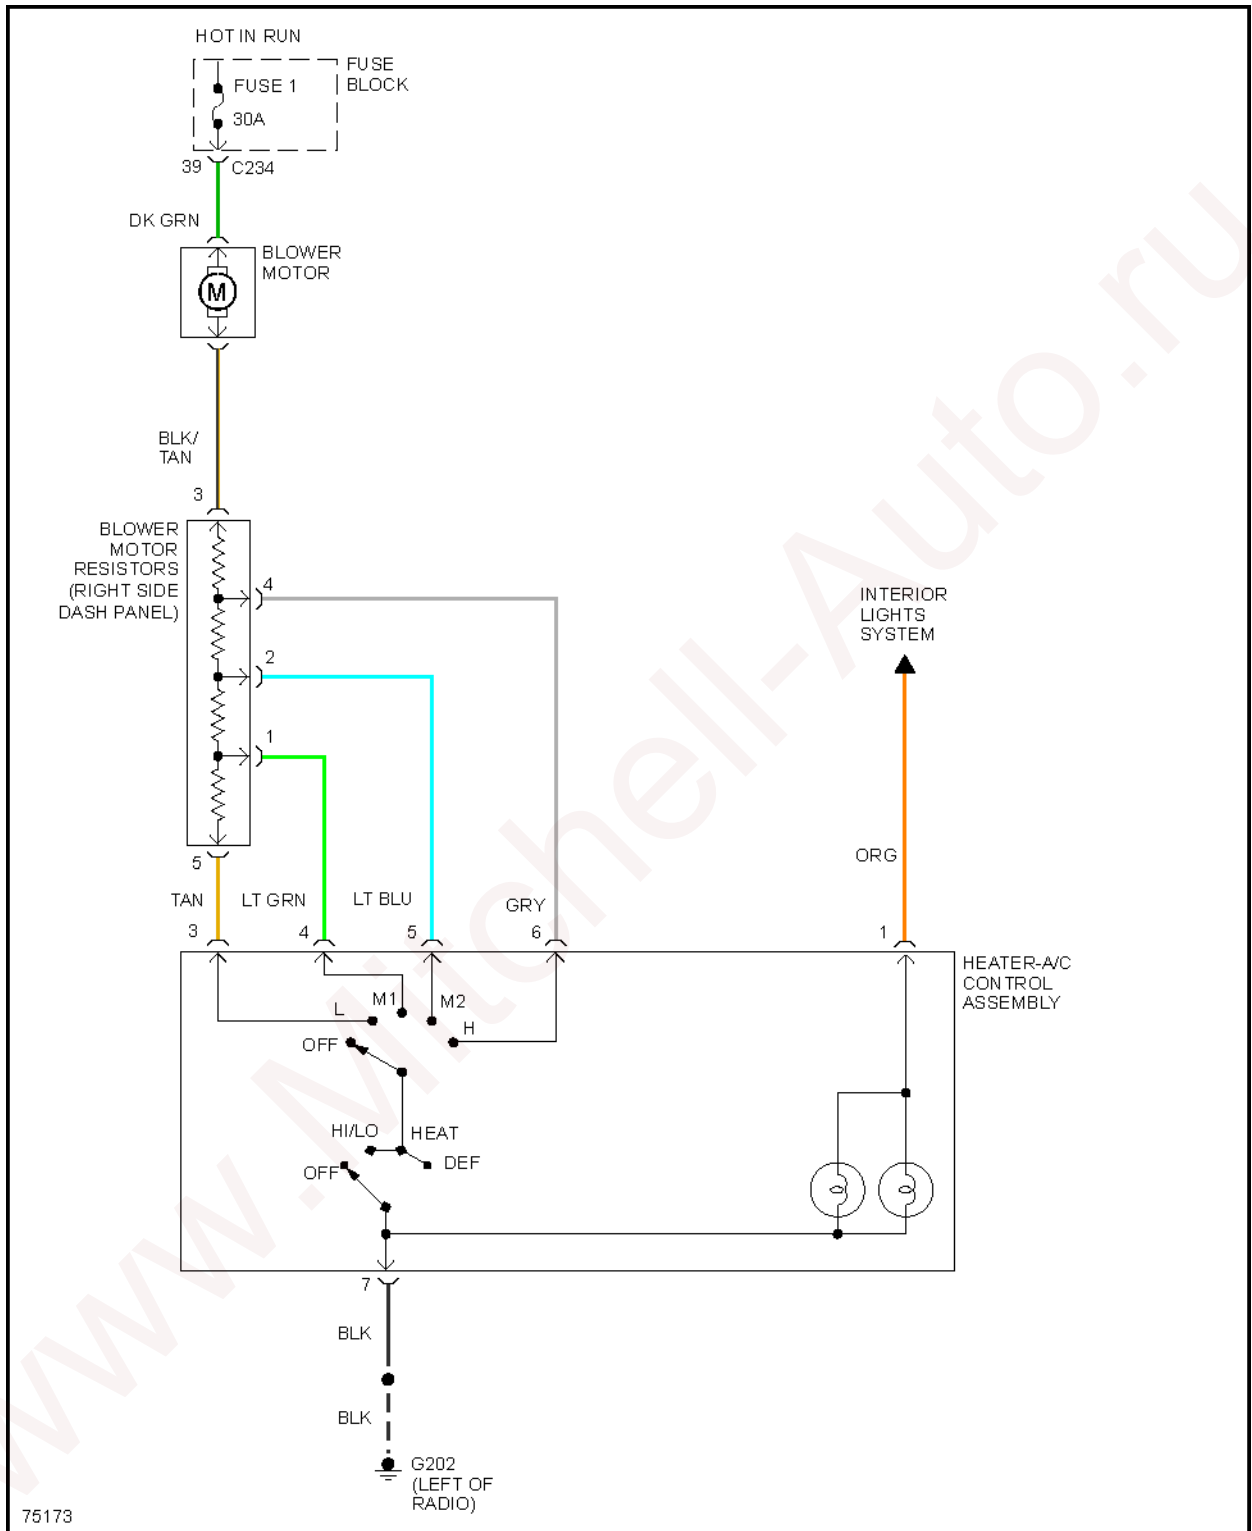

Fig. 4: Heater Circuit

5.2L

1996 Dodge Dakota

1996 System Wiring Diagrams Dodge - Dakota

Fig. 5: 5.2L, A/C Circuit

Fig. 6: Heater Circuit

ANTI-LOCK BRAKES

1996 Dodge Dakota