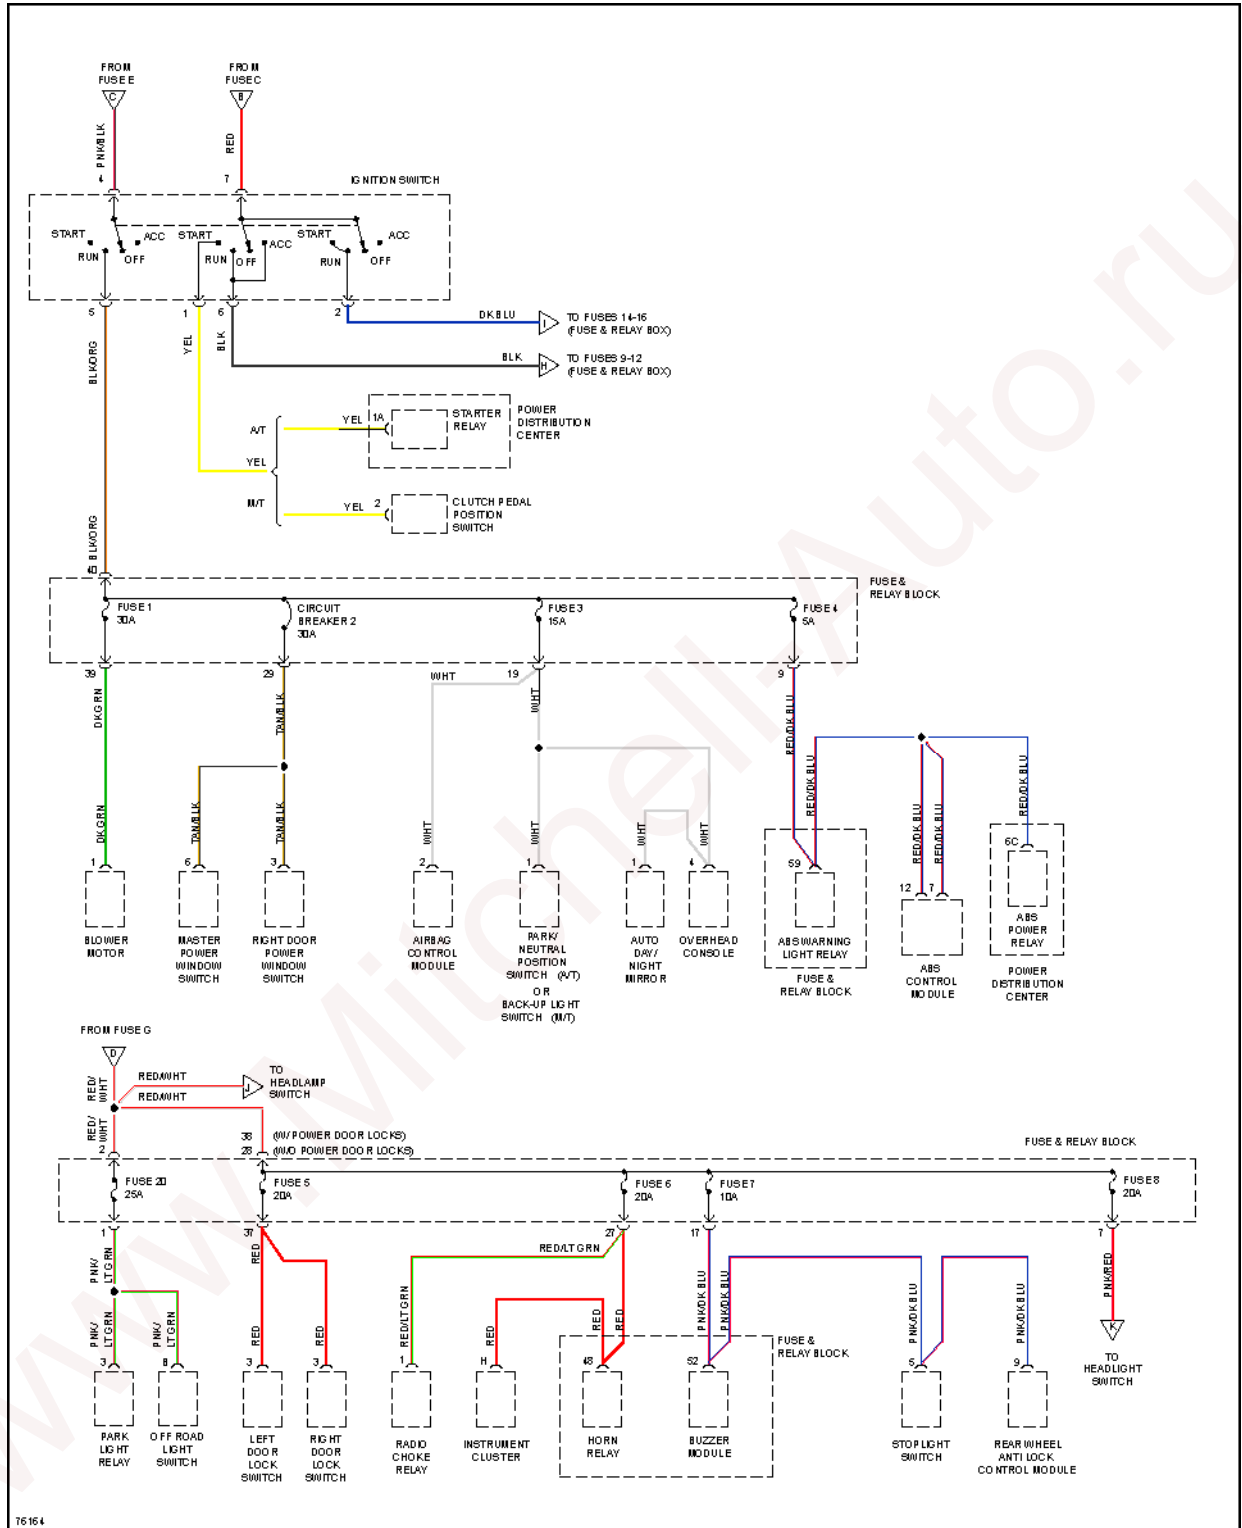

1996 Dodge Dakota

1996 System Wiring Diagrams Dodge - Dakota

Fig. 26: Headlamps/Fog Lamps/Off-Road Lamps Circuit, W/O DRL

HORN

Fig. 27: Horn Circuit

INSTRUMENT CLUSTER

1996 Dodge Dakota

1996 System Wiring Diagrams Dodge - Dakota

Fig. 28: Instrument Cluster Circuit

1996 Dodge Dakota

1996 System Wiring Diagrams Dodge - Dakota

Fig. 29: Overhead Console Circuit

INTERIOR LIGHTS

1996 Dodge Dakota

1996 System Wiring Diagrams Dodge - Dakota

Fig. 30: Interior Light Circuit

POWER DISTRIBUTION

1996 Dodge Dakota

1996 System Wiring Diagrams Dodge - Dakota

Fig. 31: Power Distribution Circuit (1 of 4)

1996 Dodge Dakota

1996 System Wiring Diagrams Dodge - Dakota