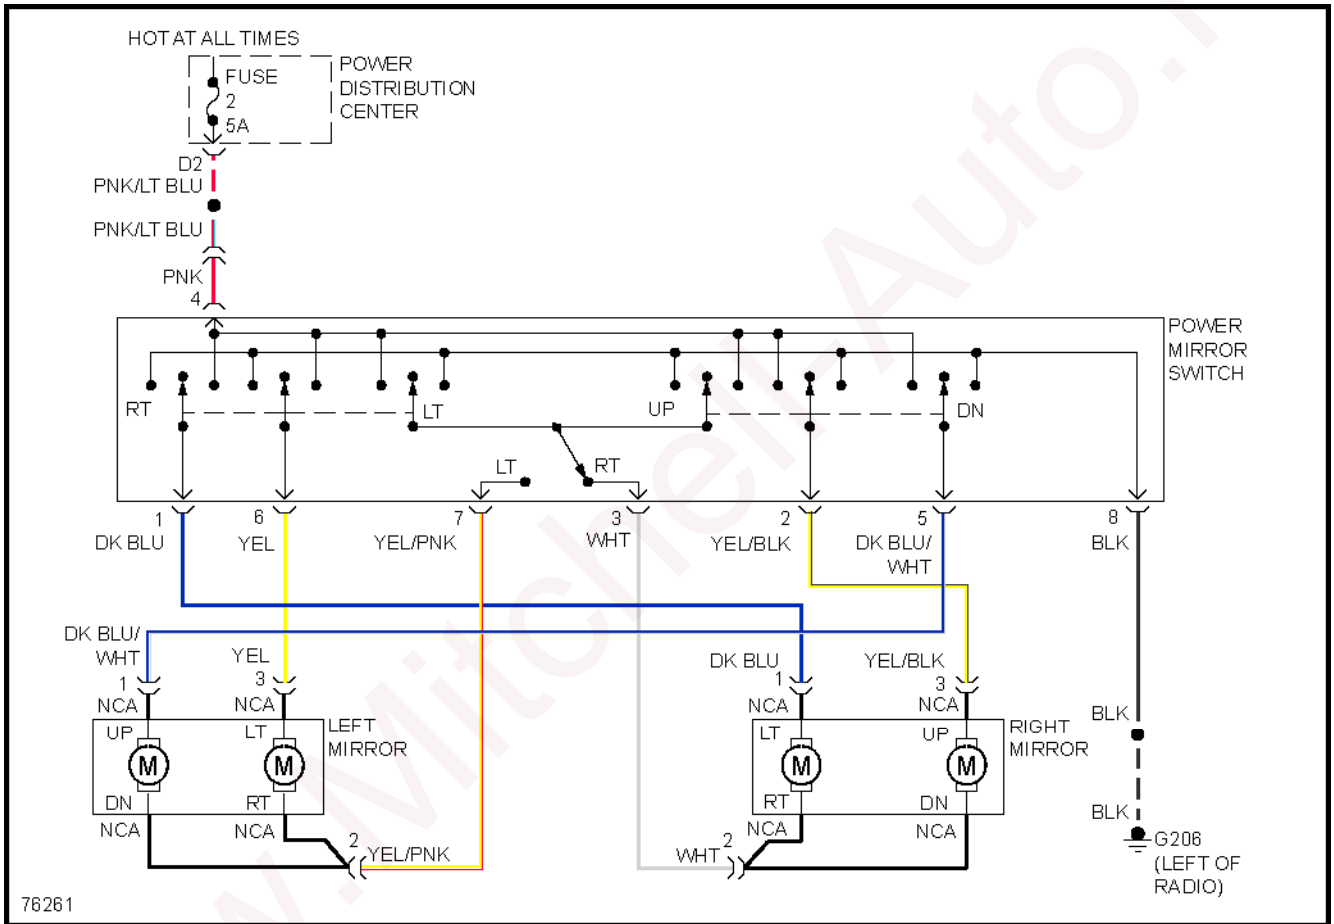

1996 System Wiring Diagrams Dodge - Dakota

Fig. 36: Automatic Day/Night Mirror Circuit

1996 Dodge Dakota

1996 System Wiring Diagrams Dodge - Dakota

Fig. 37: Power Mirror Circuit

POWER WINDOWS

Fig. 38: Power Window Circuit