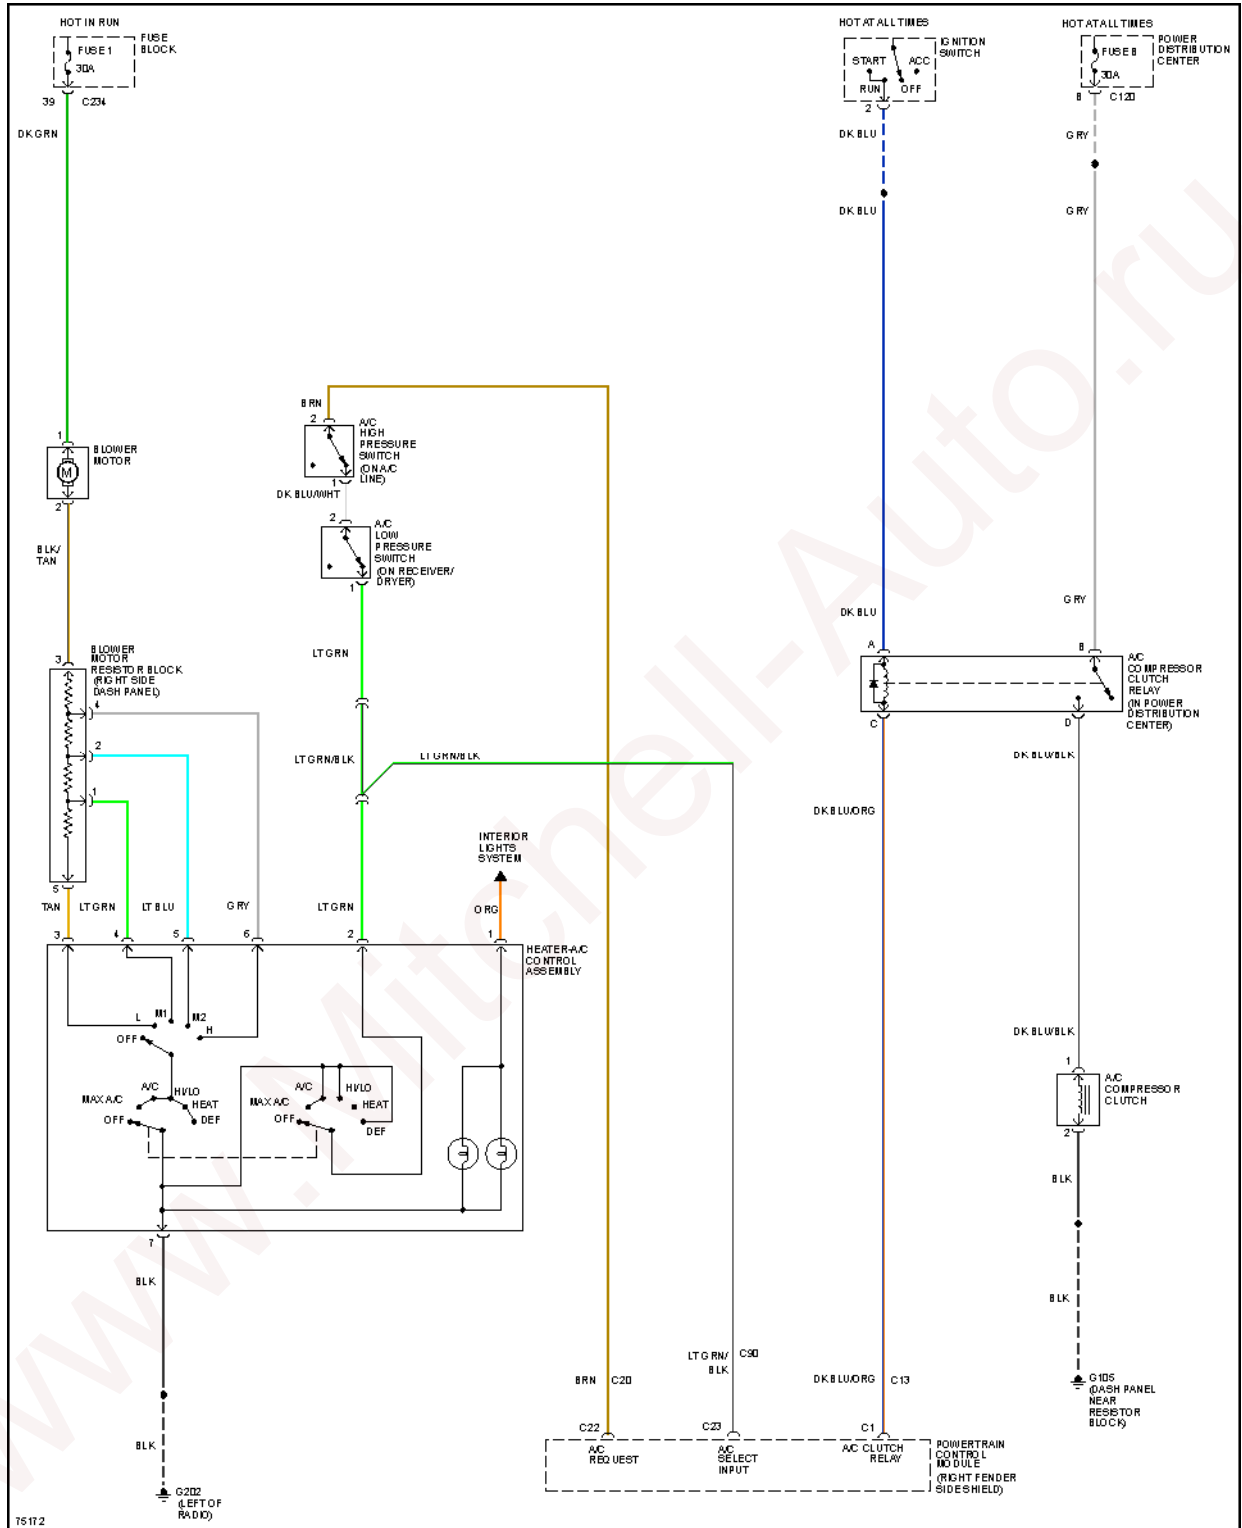

1996 Dodge Dakota

1996 System Wiring Diagrams Dodge - Dakota

Fig. 1: 2.5L, A/C Circuit

Fig. 2: Heater Circuit

3.9L

1996 Dodge Dakota

1996 System Wiring Diagrams Dodge - Dakota

Fig. 3: 3.9L, A/C Circuit

Fig. 4: Heater Circuit

5.2L

1996 Dodge Dakota

1996 System Wiring Diagrams Dodge - Dakota

Fig. 5: 5.2L, A/C Circuit

Fig. 6: Heater Circuit

ANTI-LOCK BRAKES

1996 Dodge Dakota