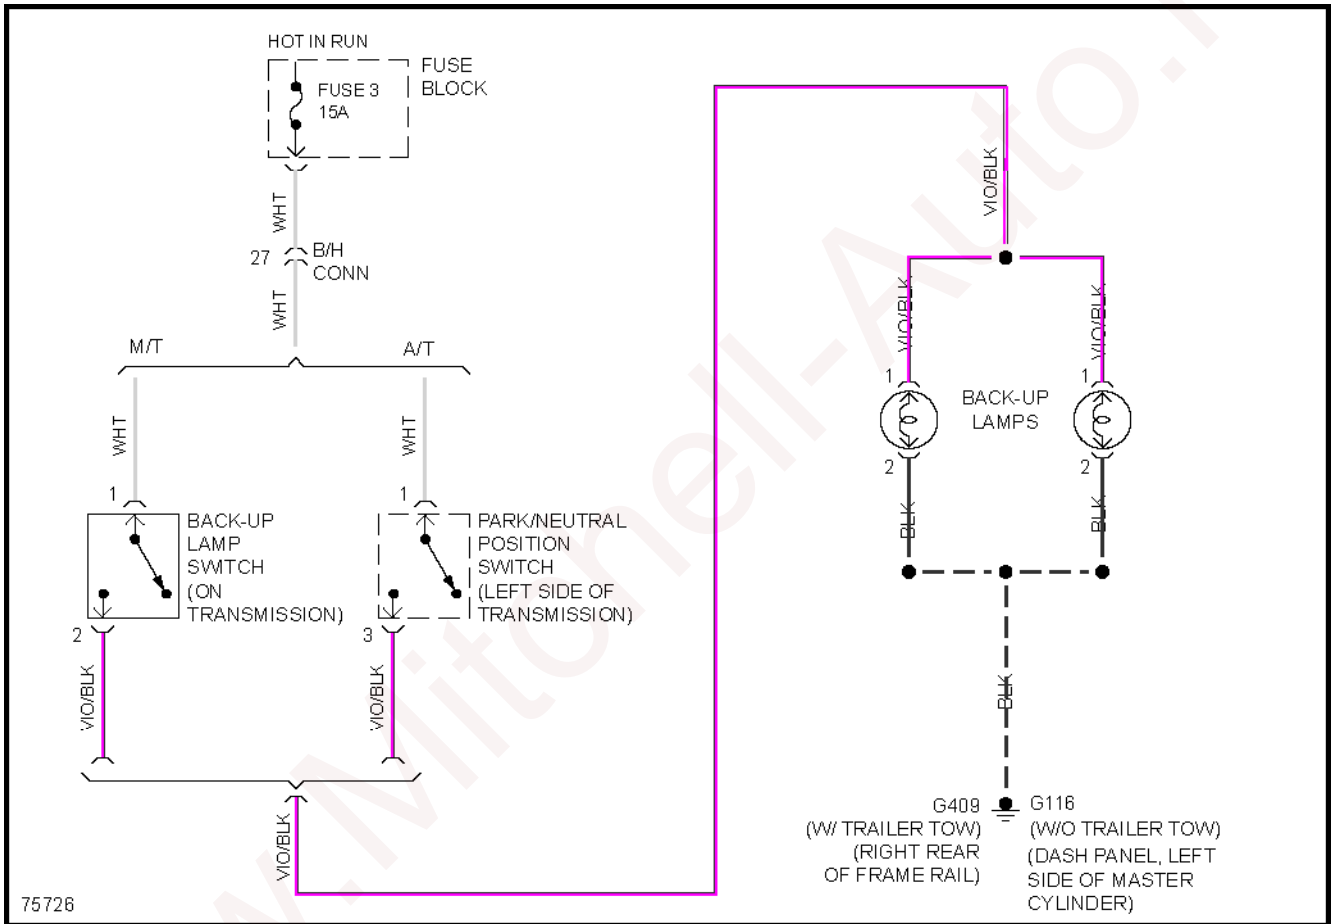

1996 Dodge Dakota

1996 System Wiring Diagrams Dodge - Dakota

Fig. 20: 5.2L, Engine Performance Circuits (3 of 3)

EXTERIOR LIGHTS

1996 Dodge Dakota

1996 System Wiring Diagrams Dodge - Dakota

Fig. 21: Back-up Lamps Circuit