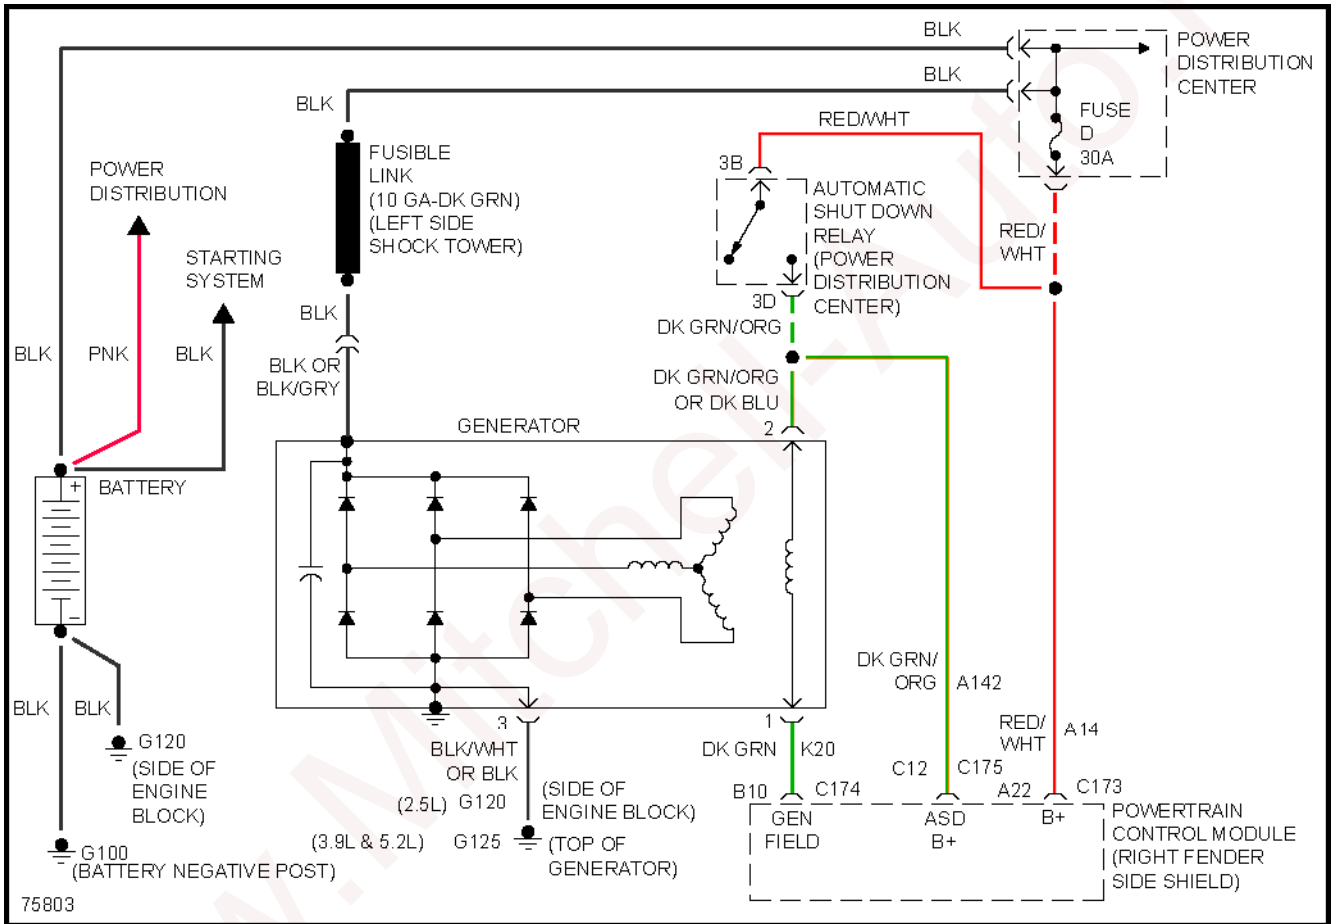

1996 Dodge Dakota

1996 System Wiring Diagrams Dodge - Dakota

2.5L

Fig. 41: 2.5L, Starting Circuit

1996 Dodge Dakota

1996 System Wiring Diagrams Dodge - Dakota

Fig. 42: Charging Circuit

3.9L