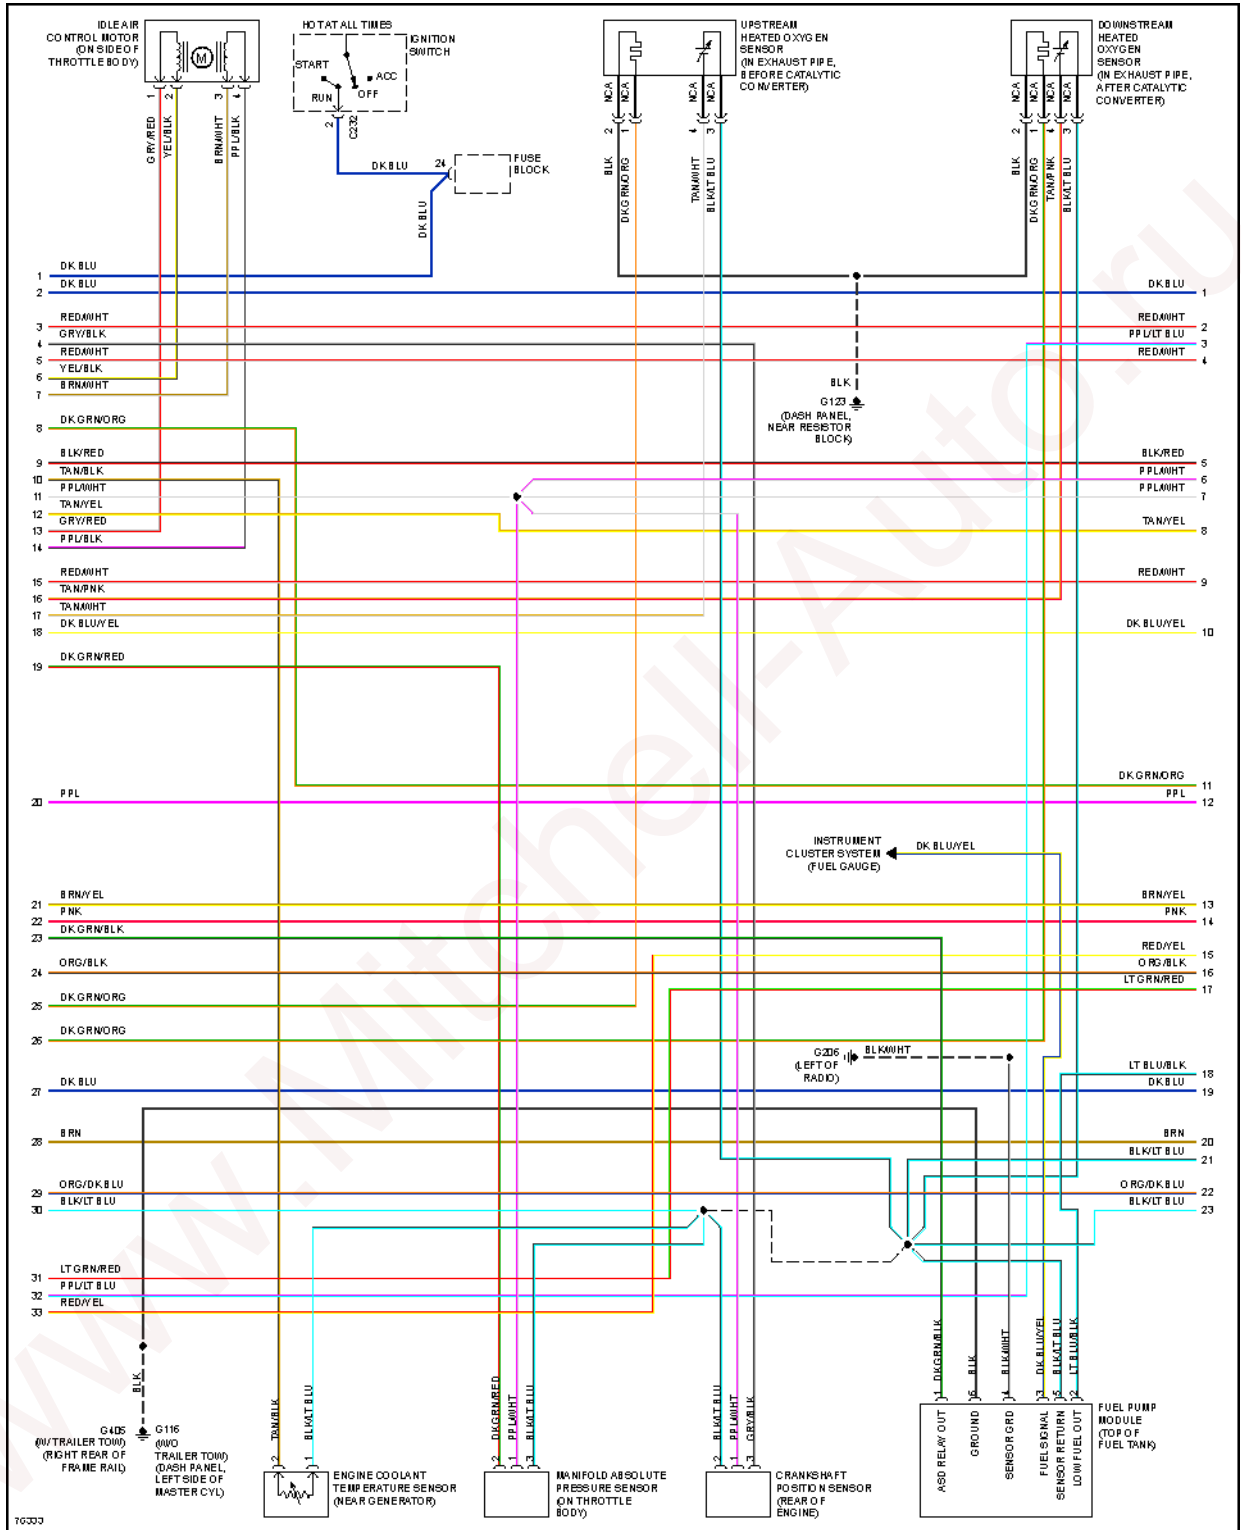

1996 Dodge Dakota

1996 System Wiring Diagrams Dodge - Dakota

Fig. 14: 2.5L, Engine Performance Circuits (3 of 3)

3.9L

1996 Dodge Dakota

1996 System Wiring Diagrams Dodge - Dakota

Fig. 15: 3.9L, Engine Performance Circuits (1 of 3)

1996 Dodge Dakota

1996 System Wiring Diagrams Dodge - Dakota

Fig. 16: 3.9L, Engine Performance Circuits (2 of 3)

1996 Dodge Dakota

1996 System Wiring Diagrams Dodge - Dakota

Fig. 17: 3.9L, Engine Performance Circuits (3 of 3)

5.2L

1996 Dodge Dakota

1996 System Wiring Diagrams Dodge - Dakota

Fig. 18: 5.2L, Engine Performance Circuits (1 of 3)

1996 Dodge Dakota

1996 System Wiring Diagrams Dodge - Dakota

Fig. 19: 5.2L, Engine Performance Circuits (2 of 3)

1996 Dodge Dakota

1996 System Wiring Diagrams Dodge - Dakota

Fig. 20: 5.2L, Engine Performance Circuits (3 of 3)

EXTERIOR LIGHTS

1996 Dodge Dakota

1996 System Wiring Diagrams Dodge - Dakota

Fig. 21: Back-up Lamps Circuit