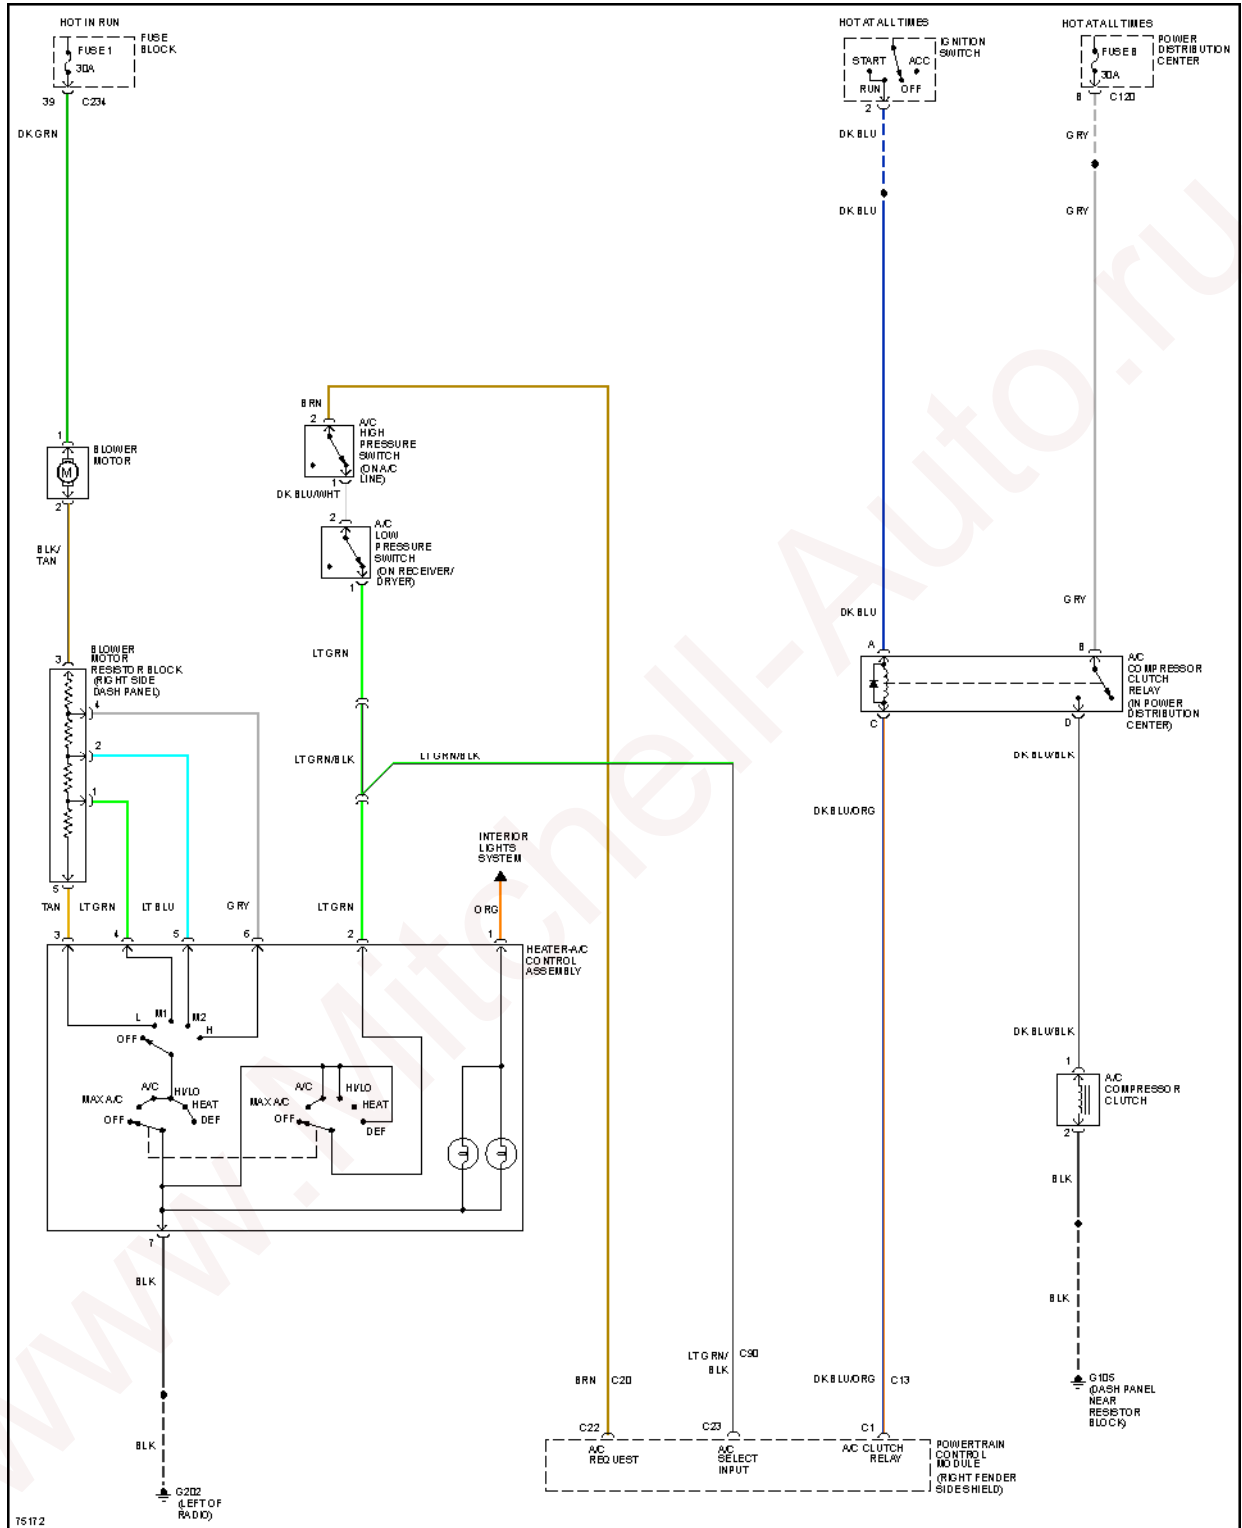

Fig. 4: Heater Circuit

5.2L

1996 Dodge Dakota

1996 System Wiring Diagrams Dodge - Dakota

Fig. 5: 5.2L, A/C Circuit

Fig. 6: Heater Circuit

ANTI-LOCK BRAKES

1996 Dodge Dakota