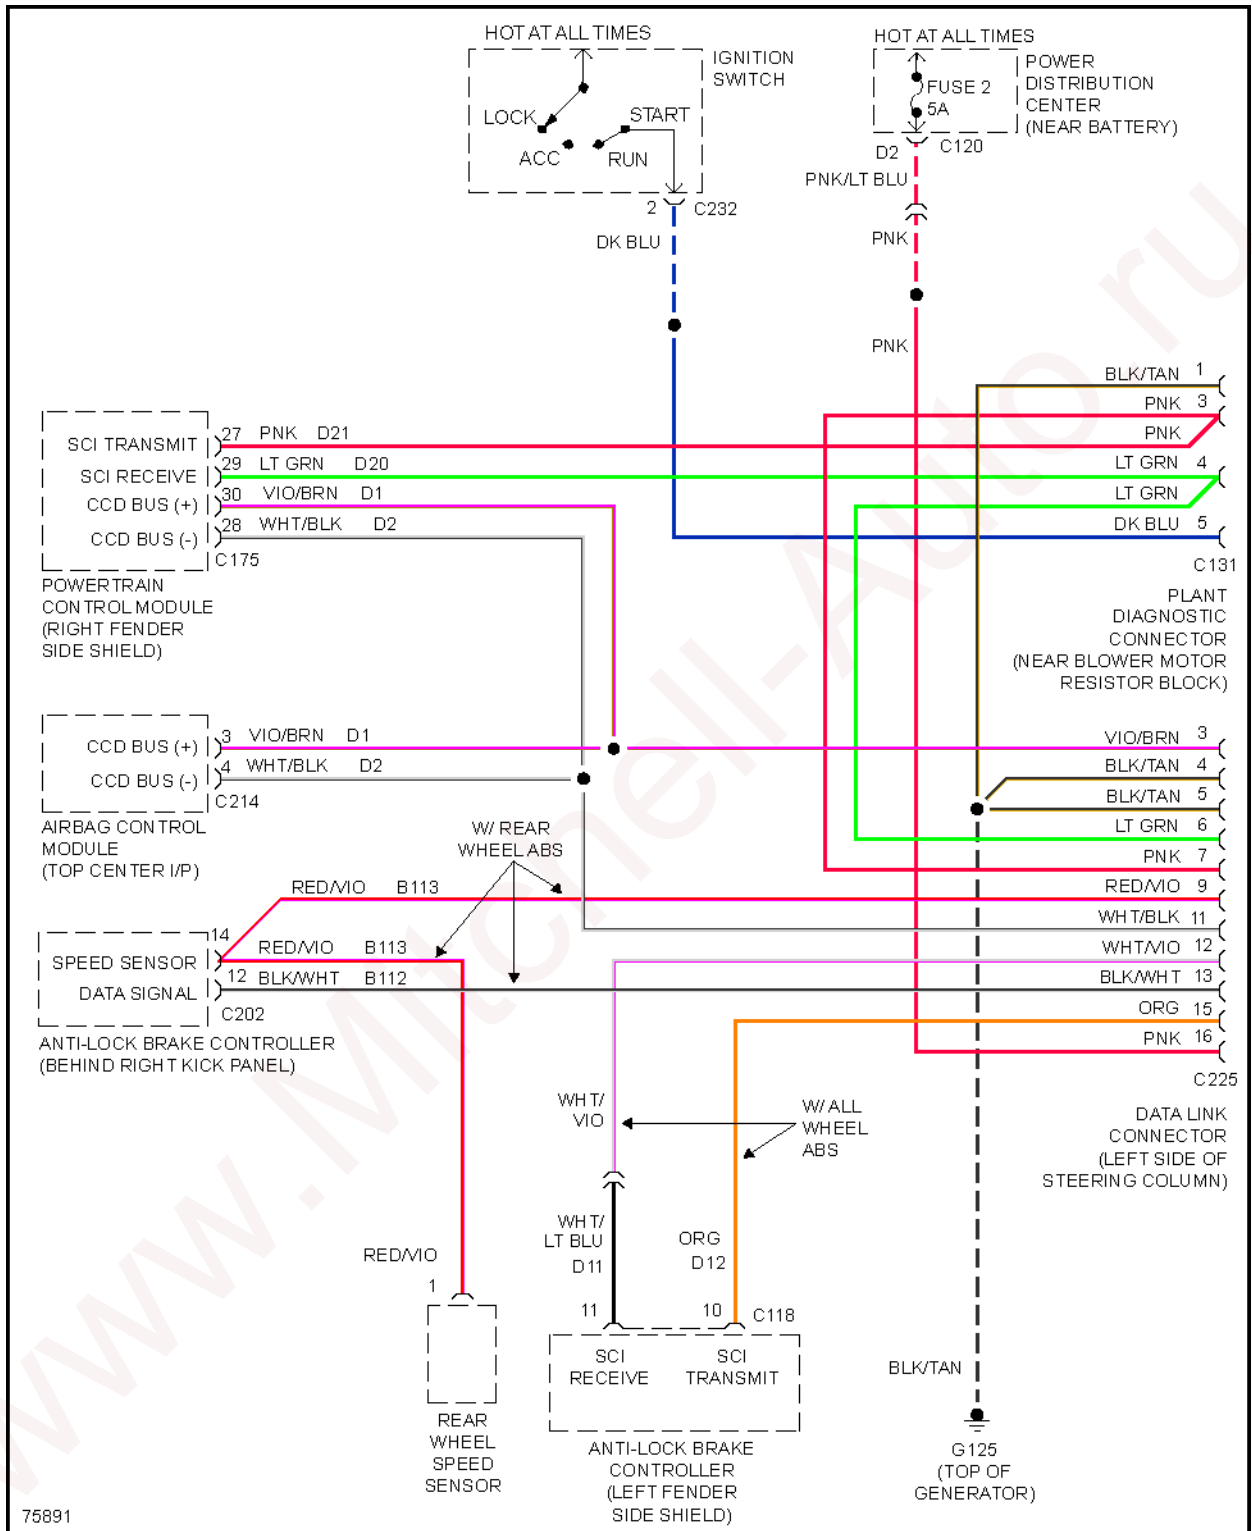

Fig. 4: Heater Circuit

5.2L

1996 Dodge Dakota

1996 System Wiring Diagrams Dodge - Dakota

Fig. 5: 5.2L, A/C Circuit

Fig. 6: Heater Circuit

ANTI-LOCK BRAKES

1996 Dodge Dakota

1996 System Wiring Diagrams Dodge - Dakota

Fig. 7: All-Wheel ABS Circuit

1996 Dodge Dakota

1996 System Wiring Diagrams Dodge - Dakota

Fig. 8: Rear Wheel ABS Circuit

COMPUTER DATA LINES

1996 Dodge Dakota

1996 System Wiring Diagrams Dodge - Dakota

Fig. 9: Computer Data Lines

COOLING FAN

1996 Dodge Dakota

1996 System Wiring Diagrams Dodge - Dakota

2.5L

Fig. 10: 2.5L, Cooling Fan Circuit

CRUISE CONTROL

Fig. 11: Cruise Control Circuit

1996 Dodge Dakota

1996 System Wiring Diagrams Dodge - Dakota

ENGINE PERFORMANCE

2.5L

1996 Dodge Dakota

1996 System Wiring Diagrams Dodge - Dakota

Fig. 12: 2.5L, Engine Performance Circuits (1 of 3)

Fig. 13: 2.5L, Engine Performance Circuits (2 of 3)