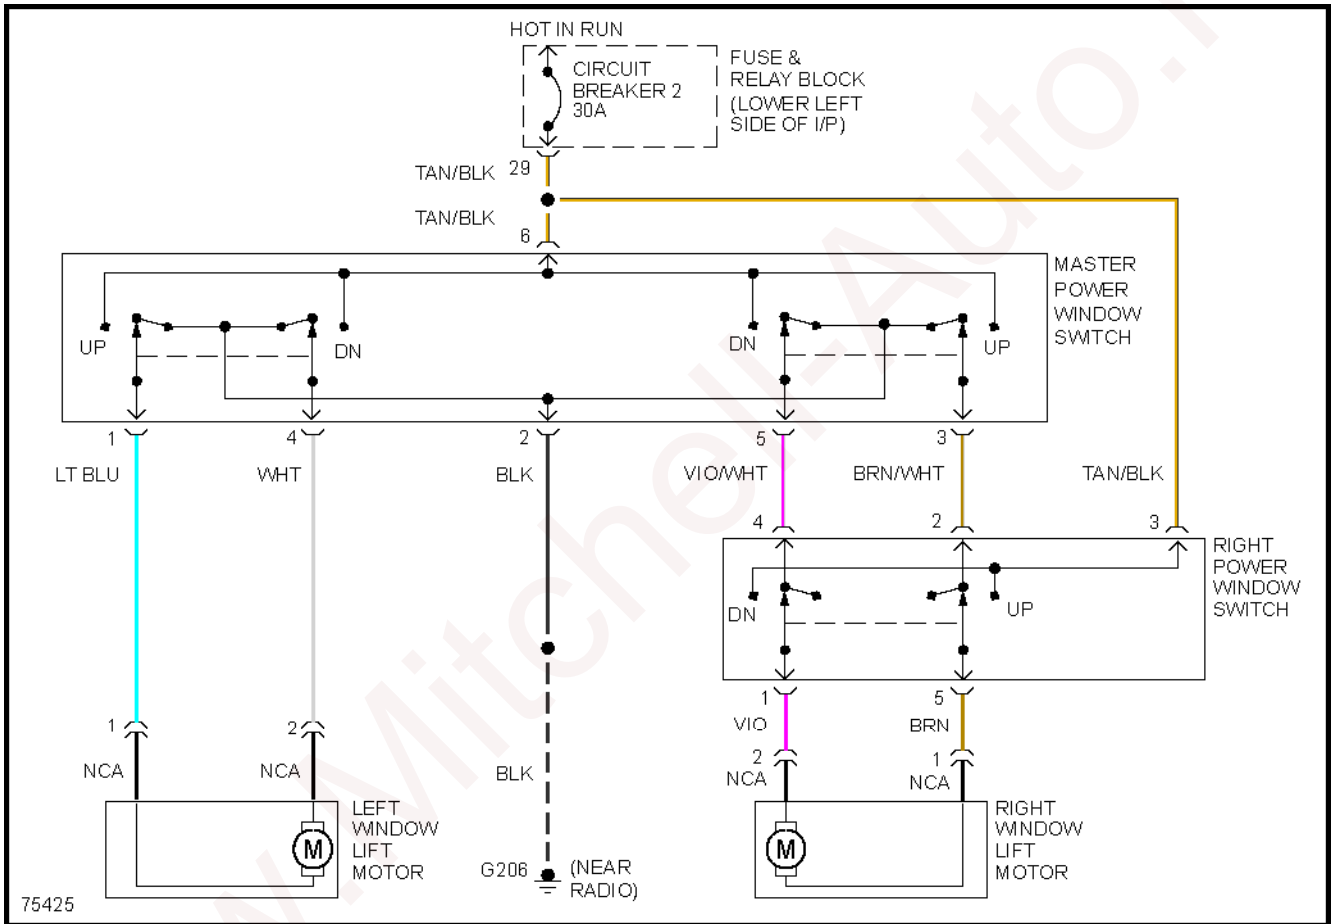

1996 System Wiring Diagrams Dodge - Dakota

Fig. 36: Automatic Day/Night Mirror Circuit

1996 Dodge Dakota

1996 System Wiring Diagrams Dodge - Dakota

Fig. 37: Power Mirror Circuit

POWER WINDOWS

Fig. 38: Power Window Circuit