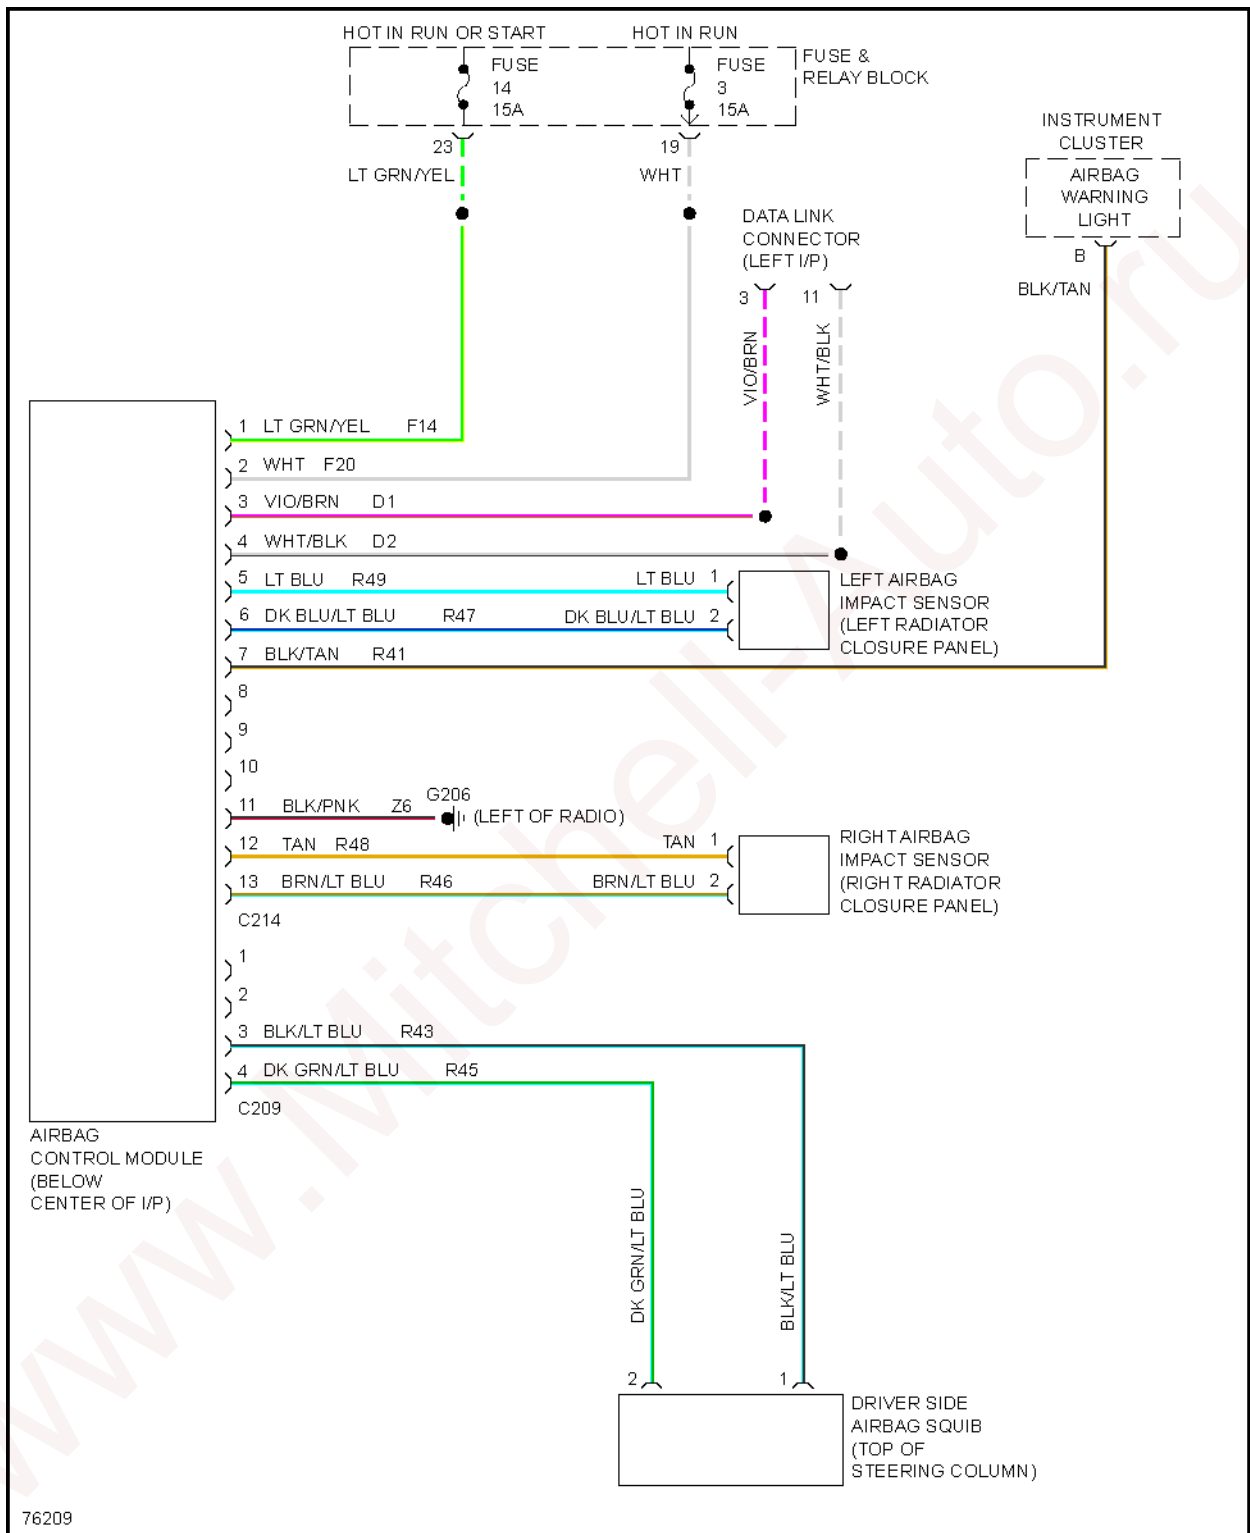

1996 Dodge Dakota

1996 System Wiring Diagrams Dodge - Dakota

Fig. 43: 3.9L, Starting Circuit

1996 Dodge Dakota

1996 System Wiring Diagrams Dodge - Dakota

Fig. 44: Charging Circuit

5.2L

1996 Dodge Dakota

1996 System Wiring Diagrams Dodge - Dakota

Fig. 45: 5.2L, Starting Circuit

1996 Dodge Dakota

1996 System Wiring Diagrams Dodge - Dakota

Fig. 46: Charging Circuit

SUPPLEMENTAL RESTRAINTS

1996 Dodge Dakota

1996 System Wiring Diagrams Dodge - Dakota

Fig. 47: Supplemental Restraint Circuit

TRANSMISSION

1996 Dodge Dakota

1996 System Wiring Diagrams Dodge - Dakota

3.9L

Fig. 48: 3.9L, Transmission Circuit (1 of 2)

1996 Dodge Dakota

1996 System Wiring Diagrams Dodge - Dakota

Fig. 49: 3.9L, Transmission Circuit (2 of 2)

5.2L

1996 Dodge Dakota

1996 System Wiring Diagrams Dodge - Dakota

Fig. 50: 5.2L, Transmission Circuit (1 of 2)

1996 Dodge Dakota

1996 System Wiring Diagrams Dodge - Dakota