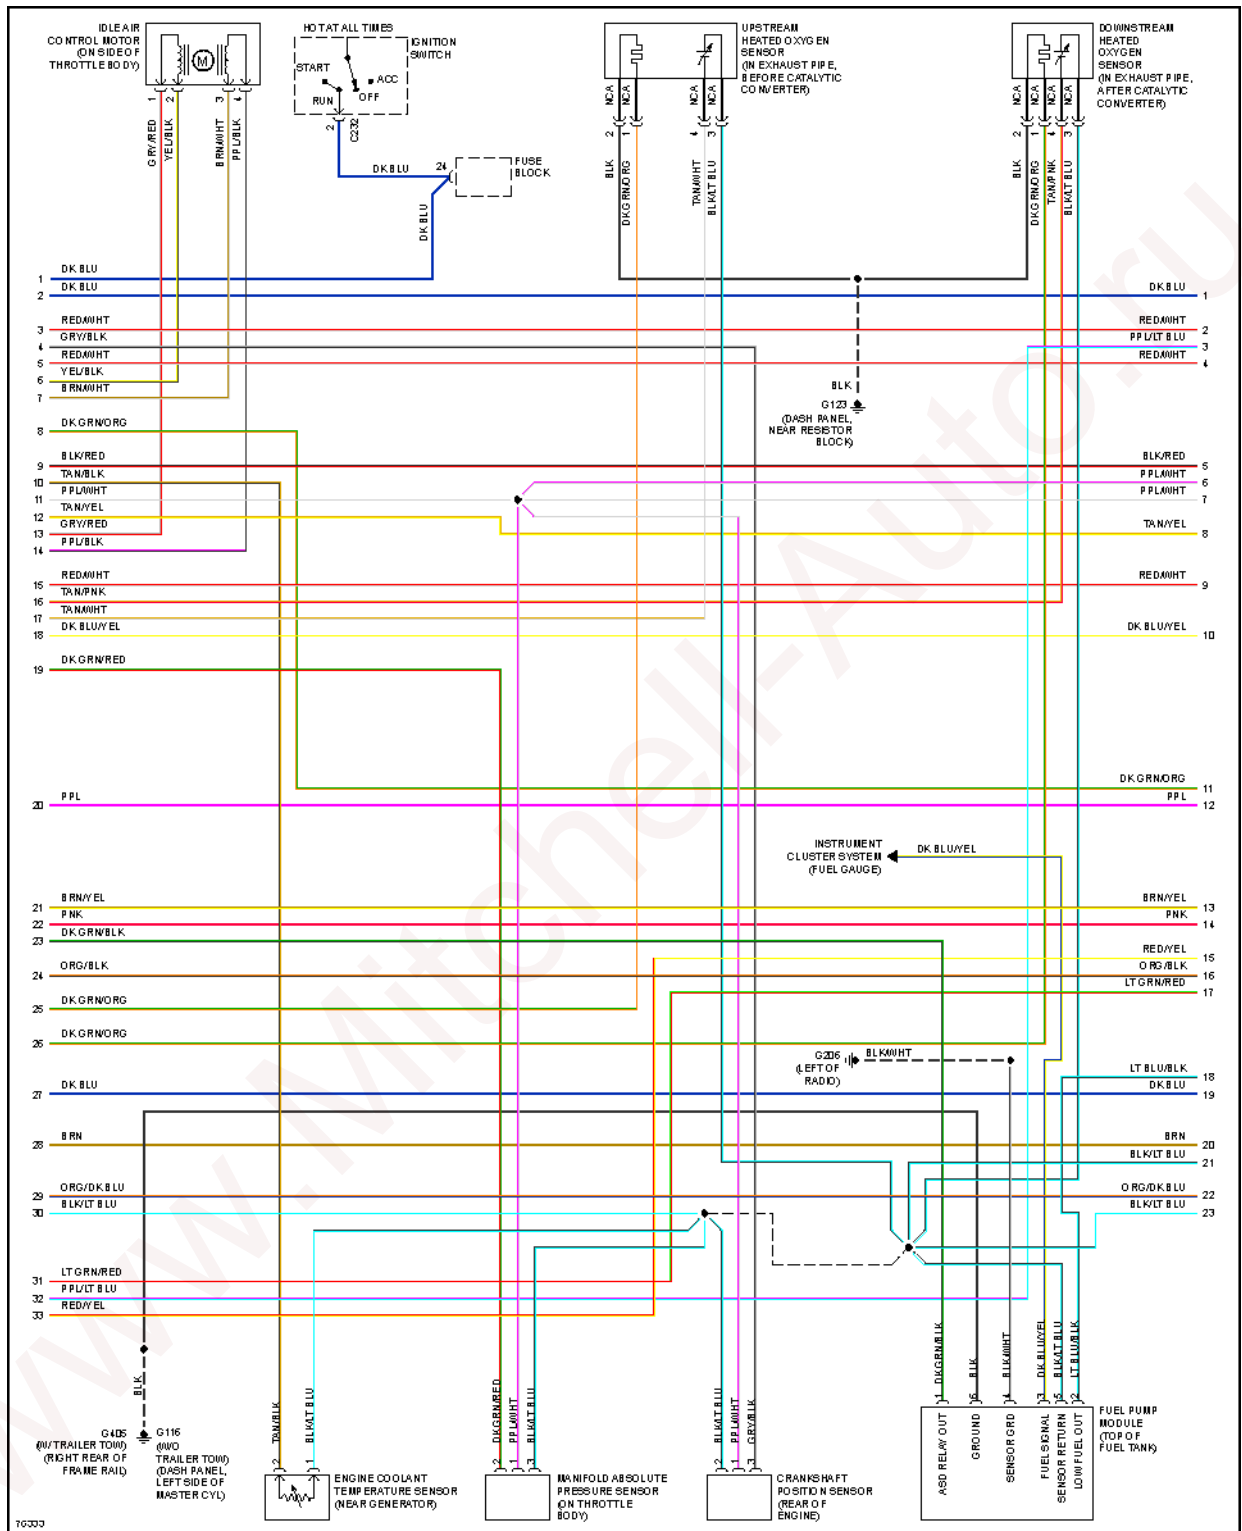

1996 Dodge Dakota

1996 System Wiring Diagrams Dodge - Dakota

Fig. 14: 2.5L, Engine Performance Circuits (3 of 3)

3.9L

1996 Dodge Dakota

1996 System Wiring Diagrams Dodge - Dakota

Fig. 15: 3.9L, Engine Performance Circuits (1 of 3)

1996 Dodge Dakota

1996 System Wiring Diagrams Dodge - Dakota

Fig. 16: 3.9L, Engine Performance Circuits (2 of 3)

1996 Dodge Dakota

1996 System Wiring Diagrams Dodge - Dakota

Fig. 17: 3.9L, Engine Performance Circuits (3 of 3)

5.2L

1996 Dodge Dakota

1996 System Wiring Diagrams Dodge - Dakota

Fig. 18: 5.2L, Engine Performance Circuits (1 of 3)

1996 Dodge Dakota

1996 System Wiring Diagrams Dodge - Dakota

Fig. 19: 5.2L, Engine Performance Circuits (2 of 3)

1996 Dodge Dakota

1996 System Wiring Diagrams Dodge - Dakota

Fig. 20: 5.2L, Engine Performance Circuits (3 of 3)

EXTERIOR LIGHTS

1996 Dodge Dakota

1996 System Wiring Diagrams Dodge - Dakota

Fig. 21: Back-up Lamps Circuit