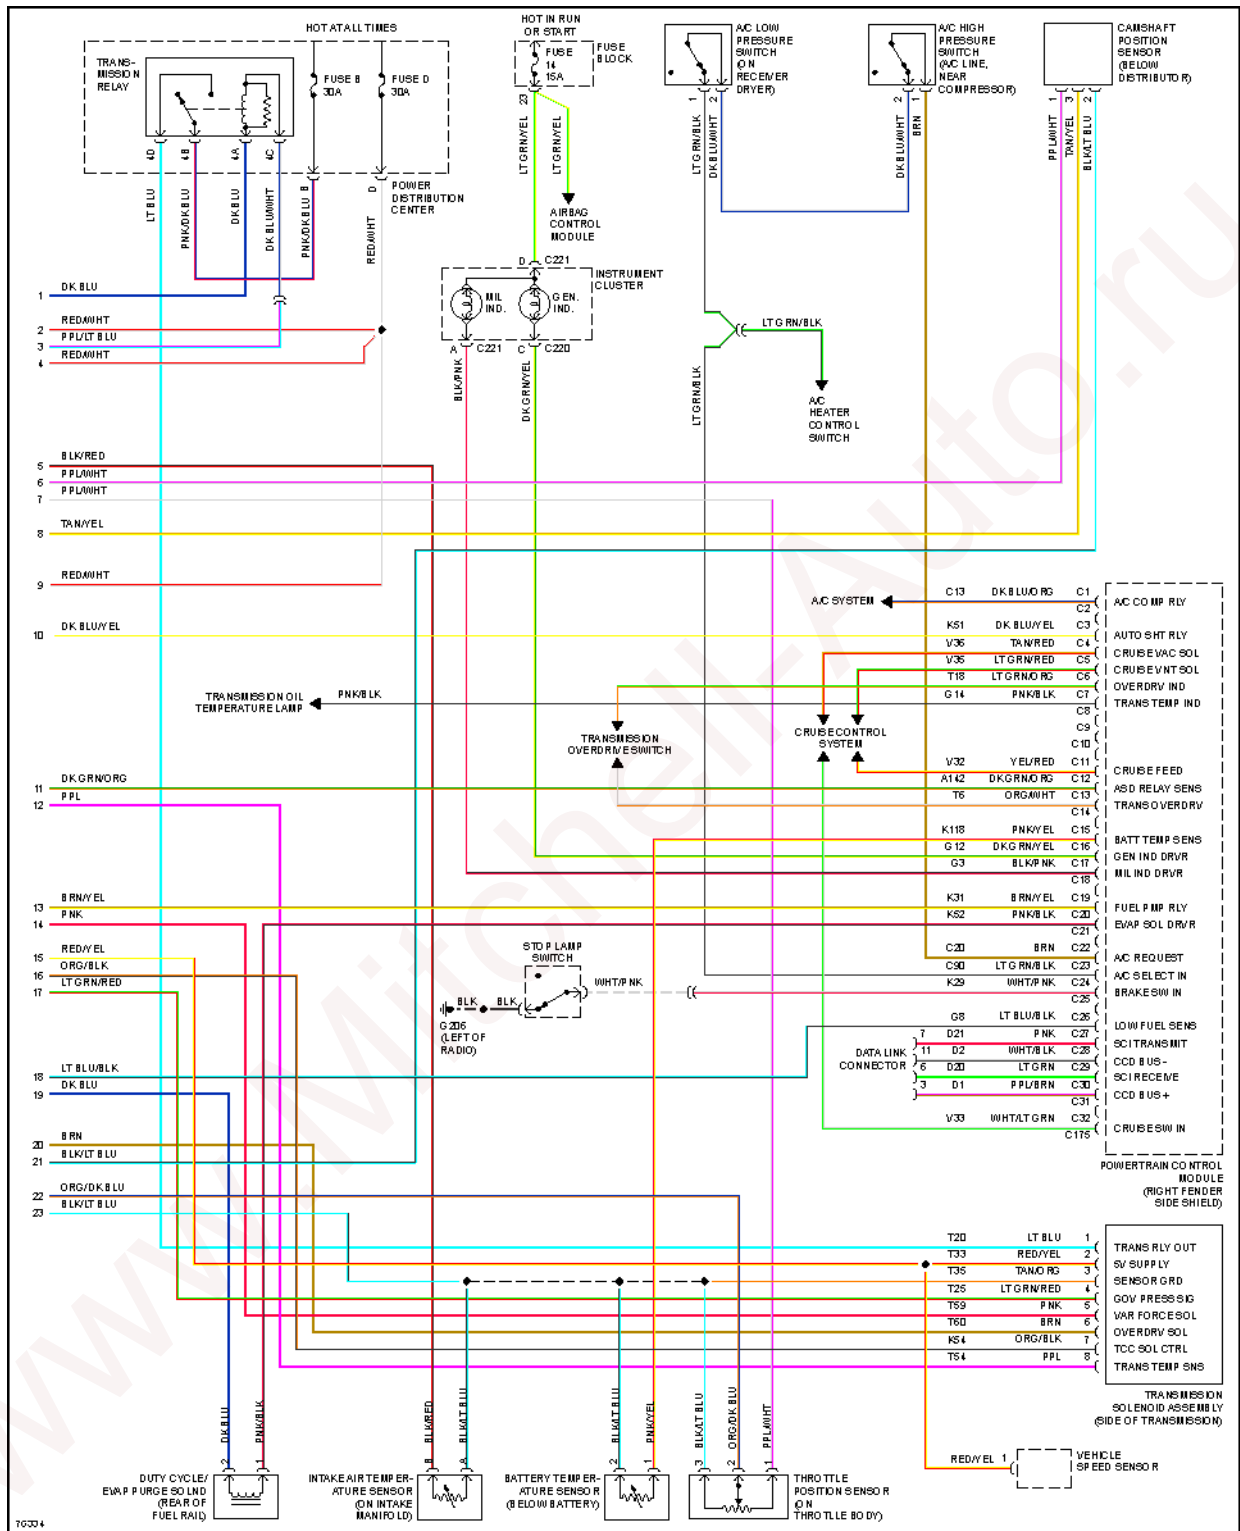

5.2L

1996 Dodge Dakota

1996 System Wiring Diagrams Dodge - Dakota

Fig. 18: 5.2L, Engine Performance Circuits (1 of 3)

1996 Dodge Dakota

1996 System Wiring Diagrams Dodge - Dakota

Fig. 19: 5.2L, Engine Performance Circuits (2 of 3)

1996 Dodge Dakota

1996 System Wiring Diagrams Dodge - Dakota

Fig. 20: 5.2L, Engine Performance Circuits (3 of 3)

EXTERIOR LIGHTS

1996 Dodge Dakota

1996 System Wiring Diagrams Dodge - Dakota

Fig. 21: Back-up Lamps Circuit

1996 Dodge Dakota

1996 System Wiring Diagrams Dodge - Dakota

Fig. 22: Exterior Lamps Circuit

GROUND DISTRIBUTION

1996 Dodge Dakota

1996 System Wiring Diagrams Dodge - Dakota

Fig. 23: Ground Distribution Circuit (1 of 2)

1996 Dodge Dakota

1996 System Wiring Diagrams Dodge - Dakota

Fig. 24: Ground Distribution Circuit (2 of 2)

HEADLIGHTS

1996 Dodge Dakota

1996 System Wiring Diagrams Dodge - Dakota

Fig. 25: Headlamps/Fog Lamps/Off-Road Lamps Circuit, W/ DRL