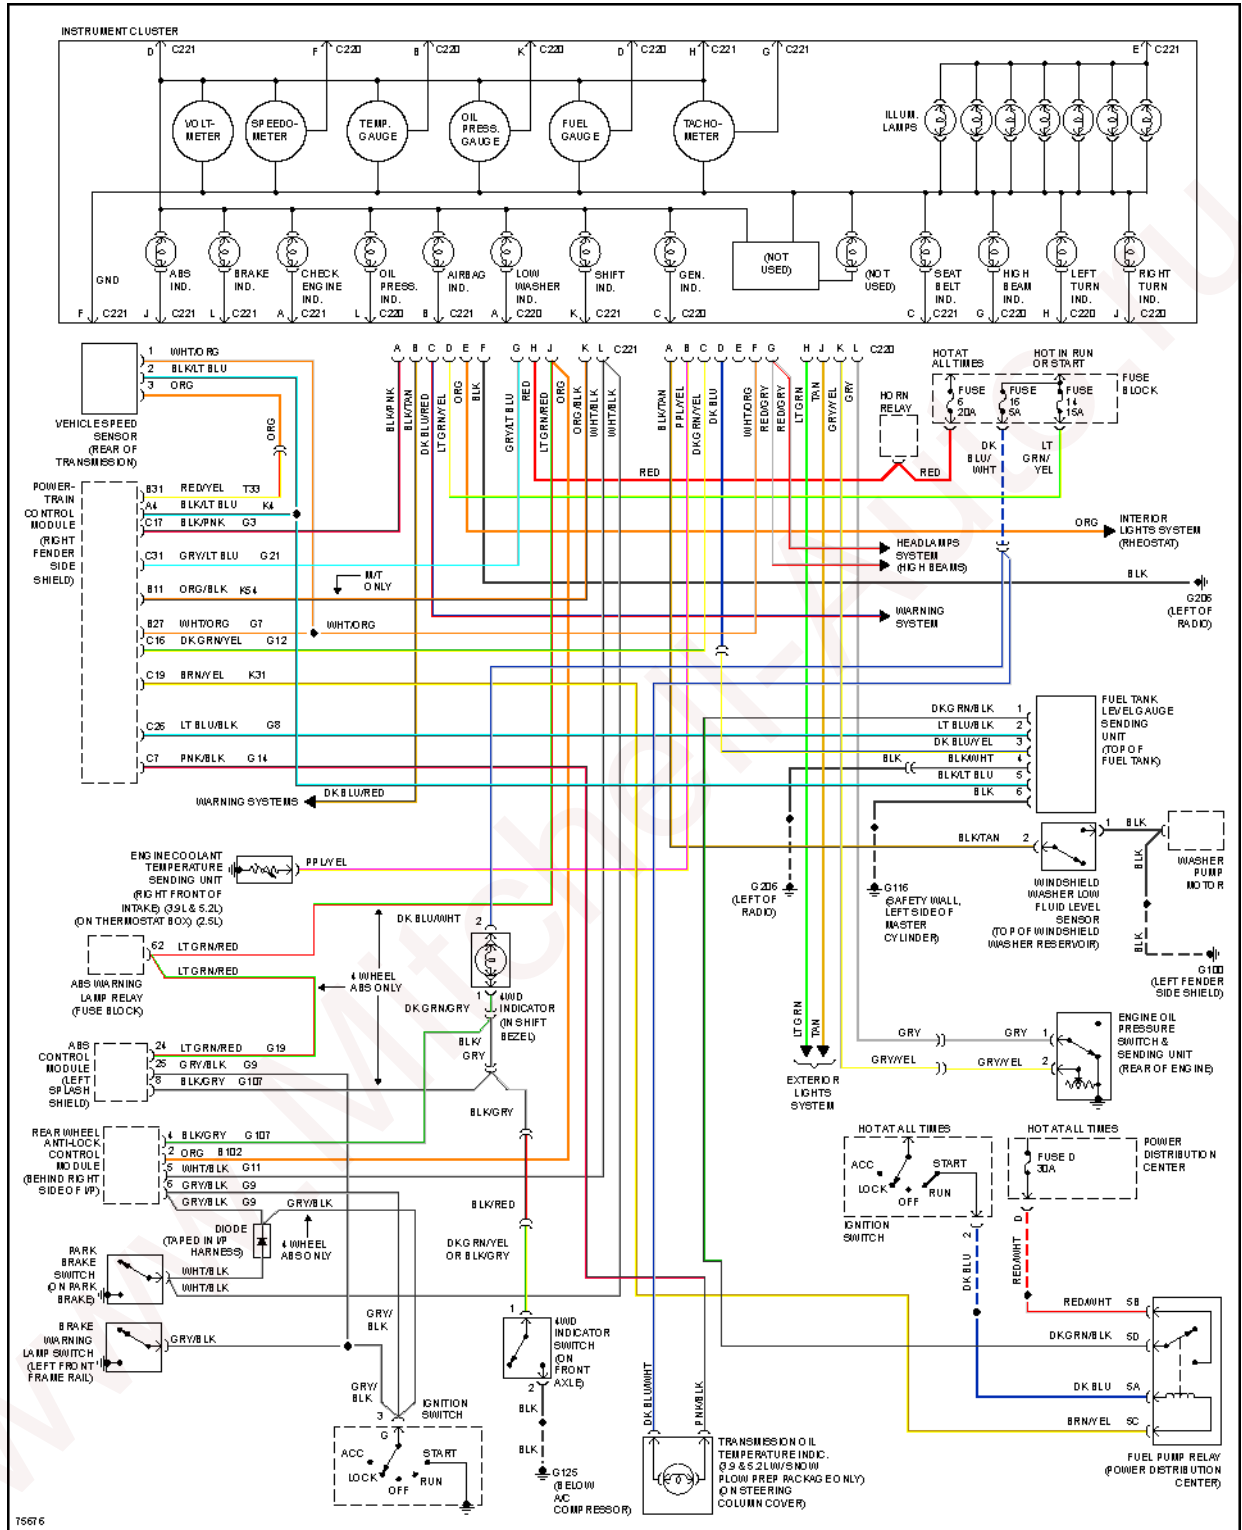

1996 Dodge Dakota

1996 System Wiring Diagrams Dodge - Dakota

Fig. 24: Ground Distribution Circuit (2 of 2)

HEADLIGHTS

1996 Dodge Dakota

1996 System Wiring Diagrams Dodge - Dakota

Fig. 25: Headlamps/Fog Lamps/Off-Road Lamps Circuit, W/ DRL

1996 Dodge Dakota

1996 System Wiring Diagrams Dodge - Dakota

Fig. 26: Headlamps/Fog Lamps/Off-Road Lamps Circuit, W/O DRL

HORN

Fig. 27: Horn Circuit

INSTRUMENT CLUSTER

1996 Dodge Dakota

1996 System Wiring Diagrams Dodge - Dakota

Fig. 28: Instrument Cluster Circuit

1996 Dodge Dakota

1996 System Wiring Diagrams Dodge - Dakota

Fig. 29: Overhead Console Circuit

INTERIOR LIGHTS

1996 Dodge Dakota

1996 System Wiring Diagrams Dodge - Dakota