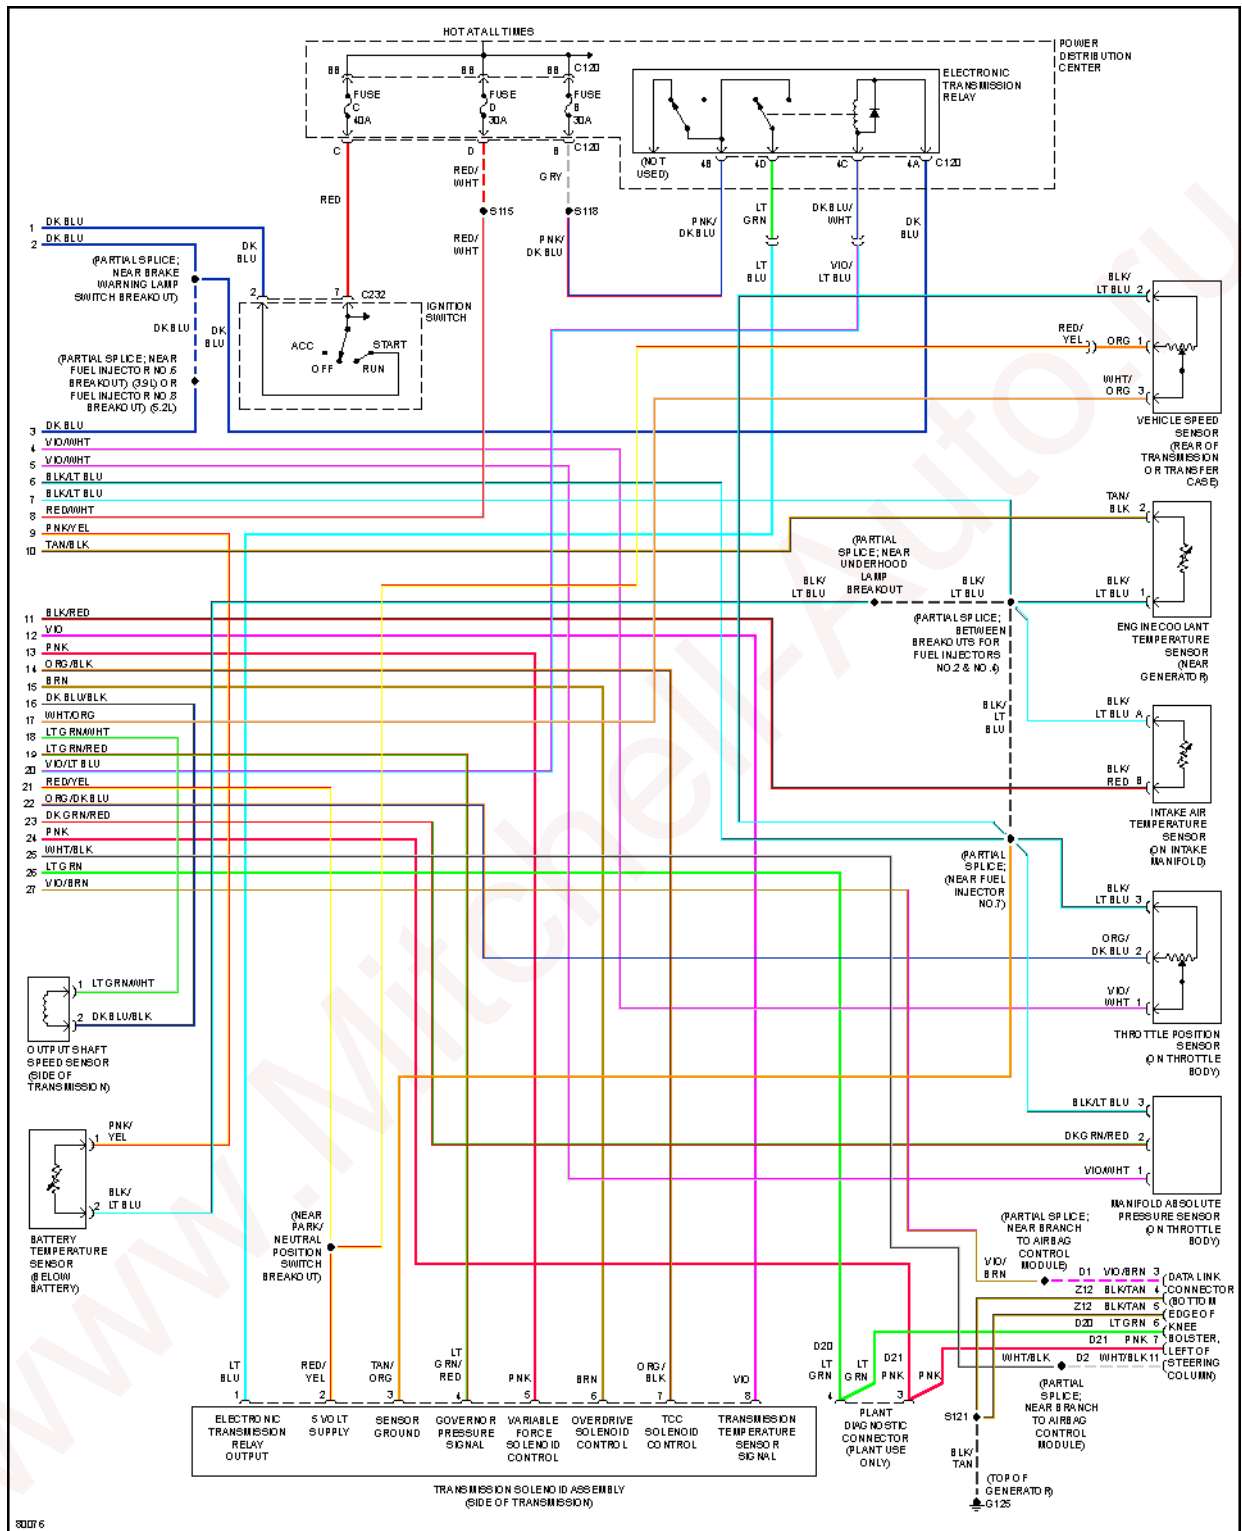

1996 System Wiring Diagrams Dodge - Dakota

Fig. 45: 5.2L, Starting Circuit

1996 Dodge Dakota

1996 System Wiring Diagrams Dodge - Dakota

Fig. 46: Charging Circuit

SUPPLEMENTAL RESTRAINTS

1996 Dodge Dakota

1996 System Wiring Diagrams Dodge - Dakota

Fig. 47: Supplemental Restraint Circuit

TRANSMISSION

1996 Dodge Dakota

1996 System Wiring Diagrams Dodge - Dakota

3.9L

Fig. 48: 3.9L, Transmission Circuit (1 of 2)

1996 Dodge Dakota

1996 System Wiring Diagrams Dodge - Dakota

Fig. 49: 3.9L, Transmission Circuit (2 of 2)

5.2L

1996 Dodge Dakota

1996 System Wiring Diagrams Dodge - Dakota

Fig. 50: 5.2L, Transmission Circuit (1 of 2)

1996 Dodge Dakota

1996 System Wiring Diagrams Dodge - Dakota

Fig. 51: 5.2L, Transmission Circuit (2 of 2)

WARNING SYSTEMS

1996 Dodge Dakota

1996 System Wiring Diagrams Dodge - Dakota

Fig. 52: Warning System Circuits

WIPER/WASHER

1996 Dodge Dakota

1996 System Wiring Diagrams Dodge - Dakota