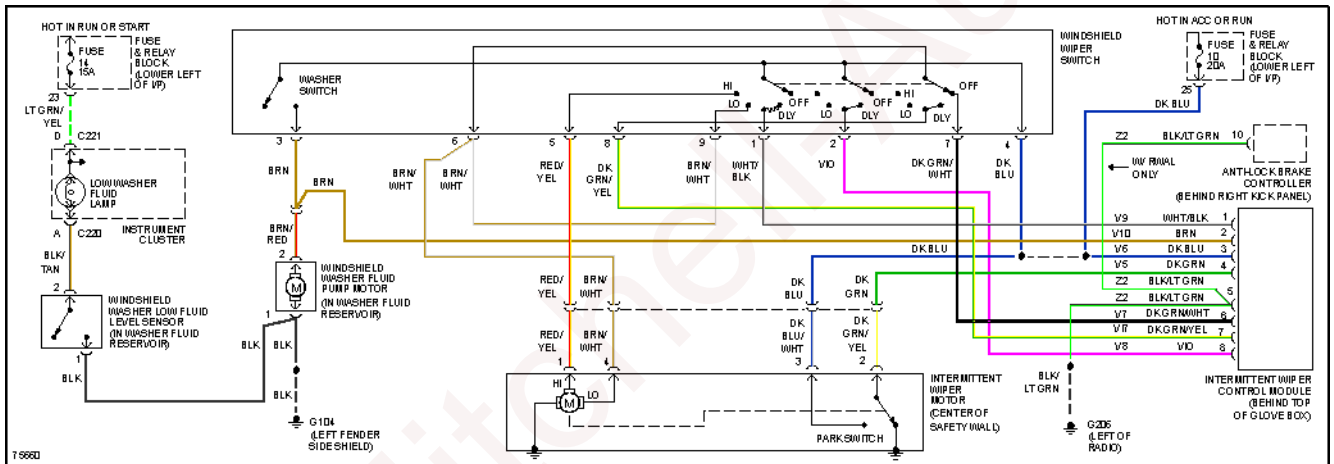

Fig. 49: 3.9L, Transmission Circuit (2 of 2)

5.2L

1996 Dodge Dakota

1996 System Wiring Diagrams Dodge - Dakota

Fig. 50: 5.2L, Transmission Circuit (1 of 2)

1996 Dodge Dakota

1996 System Wiring Diagrams Dodge - Dakota

Fig. 51: 5.2L, Transmission Circuit (2 of 2)

WARNING SYSTEMS

1996 Dodge Dakota

1996 System Wiring Diagrams Dodge - Dakota

Fig. 52: Warning System Circuits

WIPER/WASHER

1996 Dodge Dakota

1996 System Wiring Diagrams Dodge - Dakota

Fig. 53: Wiper/Washer Circuit