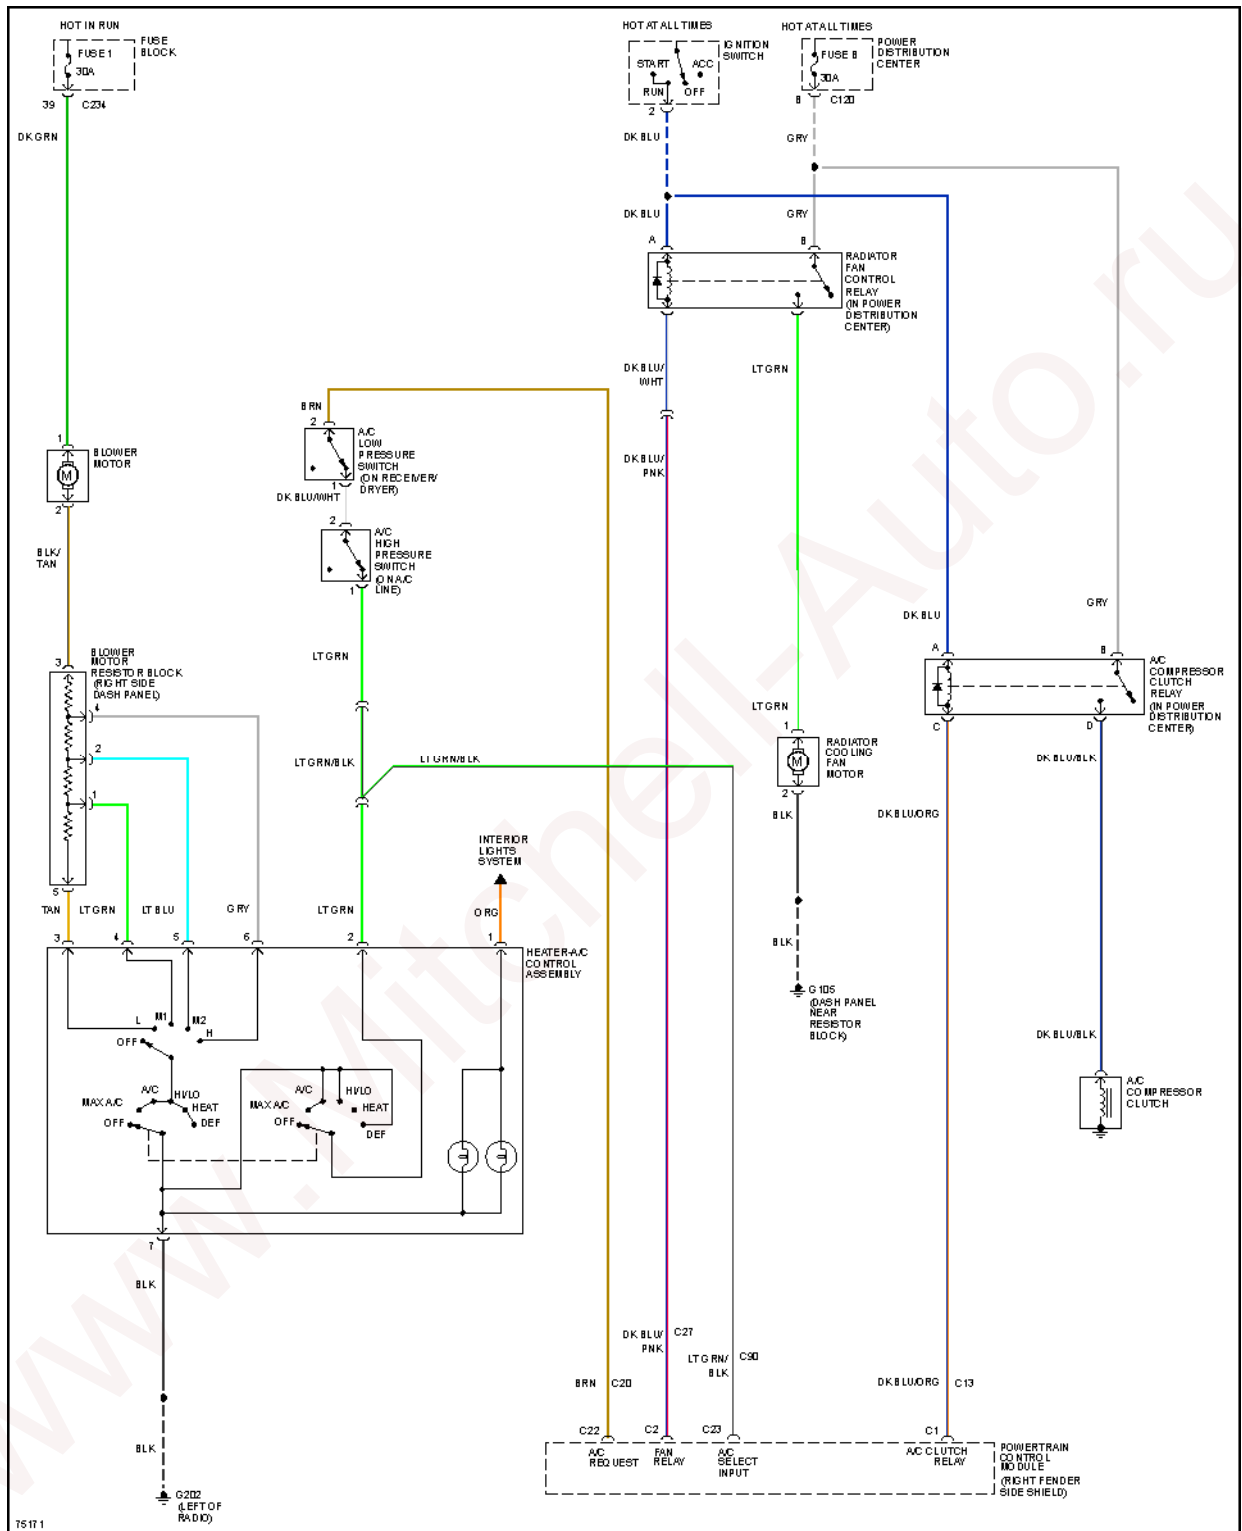

1996 Dodge Dakota

1996 System Wiring Diagrams Dodge - Dakota

Fig. 1: 2.5L, A/C Circuit

Fig. 2: Heater Circuit

3.9L

1996 Dodge Dakota

1996 System Wiring Diagrams Dodge - Dakota

Fig. 3: 3.9L, A/C Circuit

Fig. 4: Heater Circuit

5.2L

1996 Dodge Dakota

1996 System Wiring Diagrams Dodge - Dakota

Fig. 5: 5.2L, A/C Circuit

Fig. 6: Heater Circuit

ANTI-LOCK BRAKES

1996 Dodge Dakota