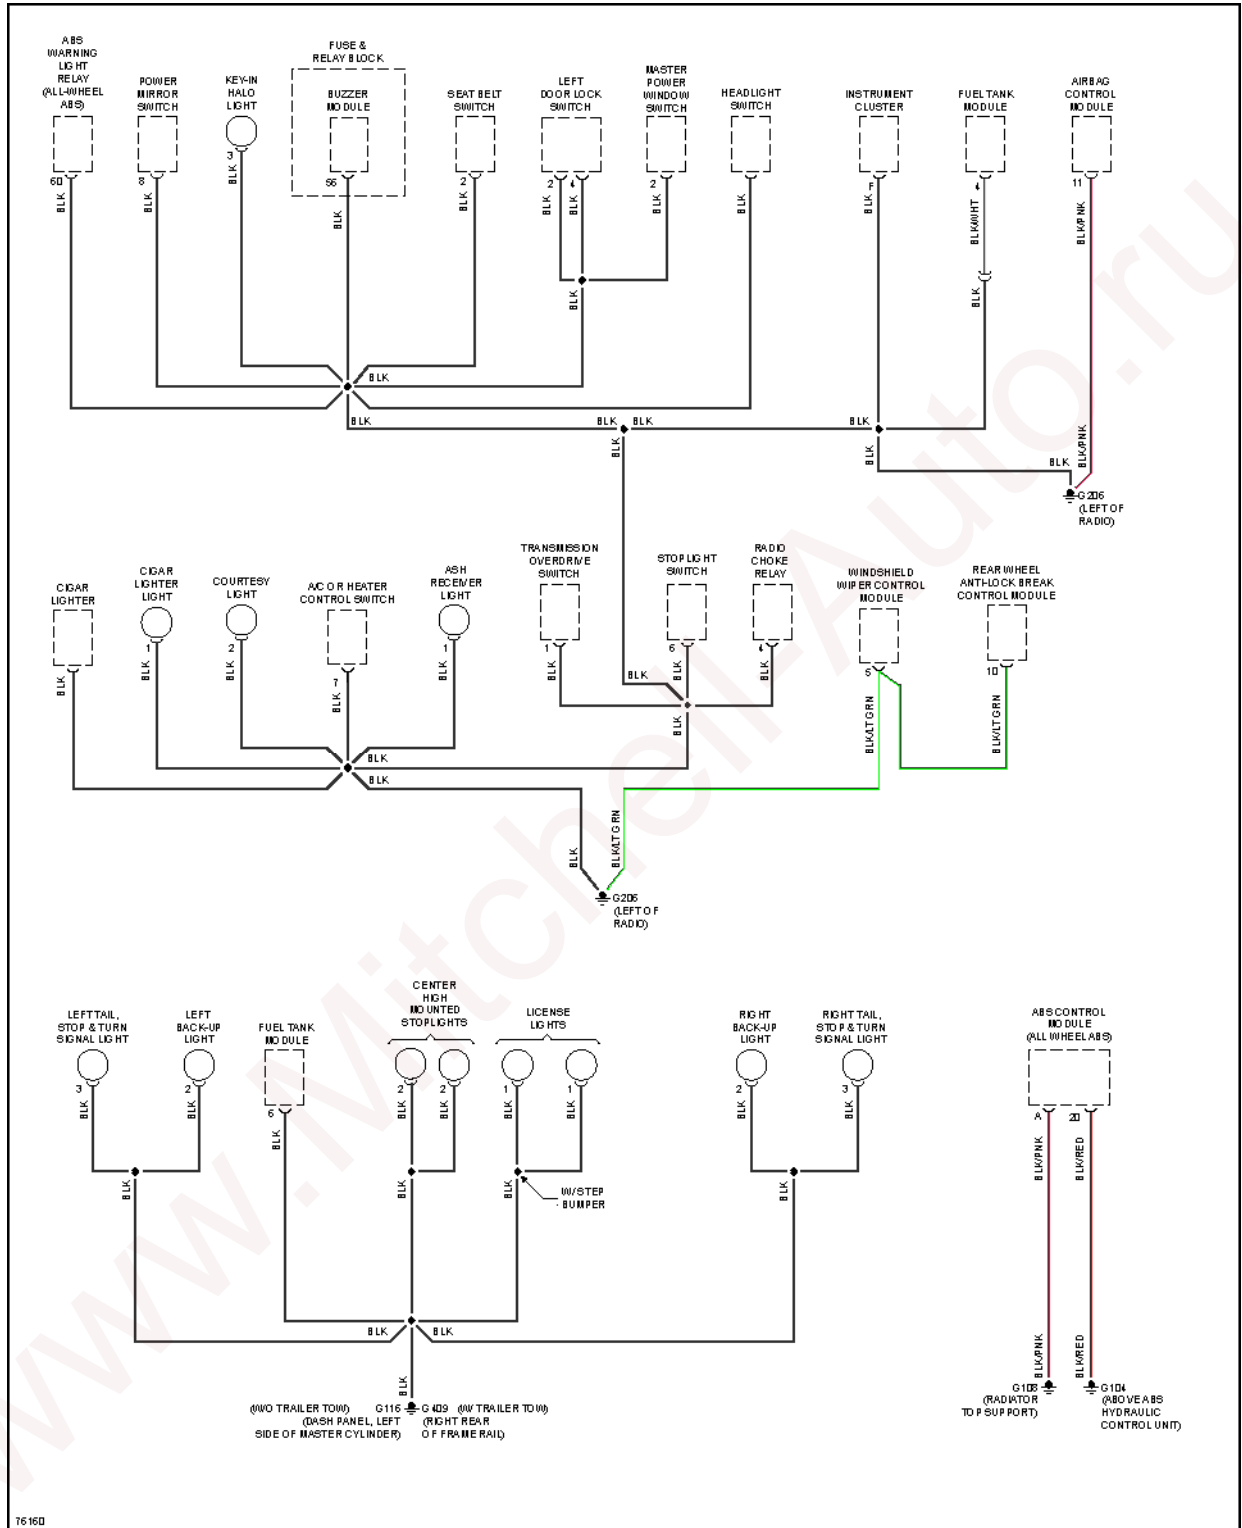

1996 Dodge Dakota

1996 System Wiring Diagrams Dodge - Dakota

Fig. 24: Ground Distribution Circuit (2 of 2)

HEADLIGHTS

1996 Dodge Dakota

1996 System Wiring Diagrams Dodge - Dakota

Fig. 25: Headlamps/Fog Lamps/Off-Road Lamps Circuit, W/ DRL