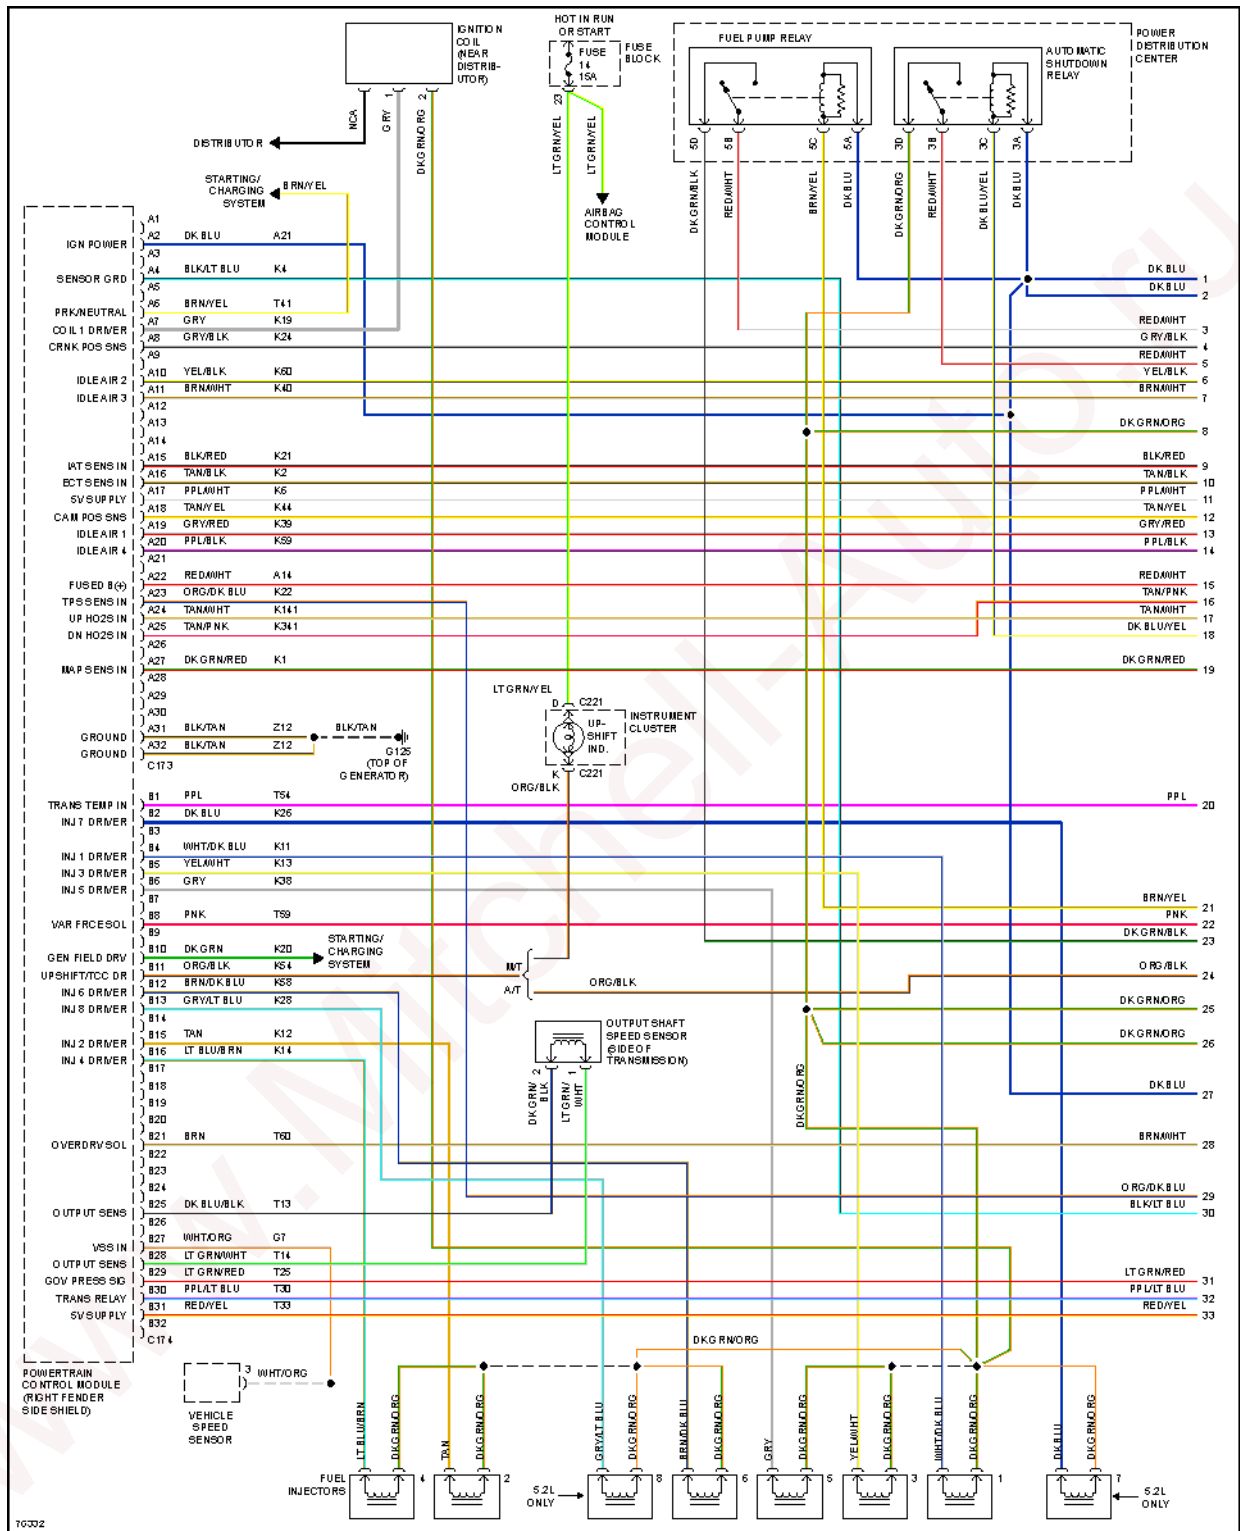

1996 Dodge Dakota

1996 System Wiring Diagrams Dodge - Dakota

Fig. 14: 2.5L, Engine Performance Circuits (3 of 3)

3.9L

1996 Dodge Dakota

1996 System Wiring Diagrams Dodge - Dakota

Fig. 15: 3.9L, Engine Performance Circuits (1 of 3)

1996 Dodge Dakota

1996 System Wiring Diagrams Dodge - Dakota

Fig. 16: 3.9L, Engine Performance Circuits (2 of 3)

1996 Dodge Dakota

1996 System Wiring Diagrams Dodge - Dakota

Fig. 17: 3.9L, Engine Performance Circuits (3 of 3)

5.2L

1996 Dodge Dakota

1996 System Wiring Diagrams Dodge - Dakota

Fig. 18: 5.2L, Engine Performance Circuits (1 of 3)

1996 Dodge Dakota

1996 System Wiring Diagrams Dodge - Dakota

Fig. 19: 5.2L, Engine Performance Circuits (2 of 3)

1996 Dodge Dakota

1996 System Wiring Diagrams Dodge - Dakota

Fig. 20: 5.2L, Engine Performance Circuits (3 of 3)

EXTERIOR LIGHTS

1996 Dodge Dakota

1996 System Wiring Diagrams Dodge - Dakota

Fig. 21: Back-up Lamps Circuit