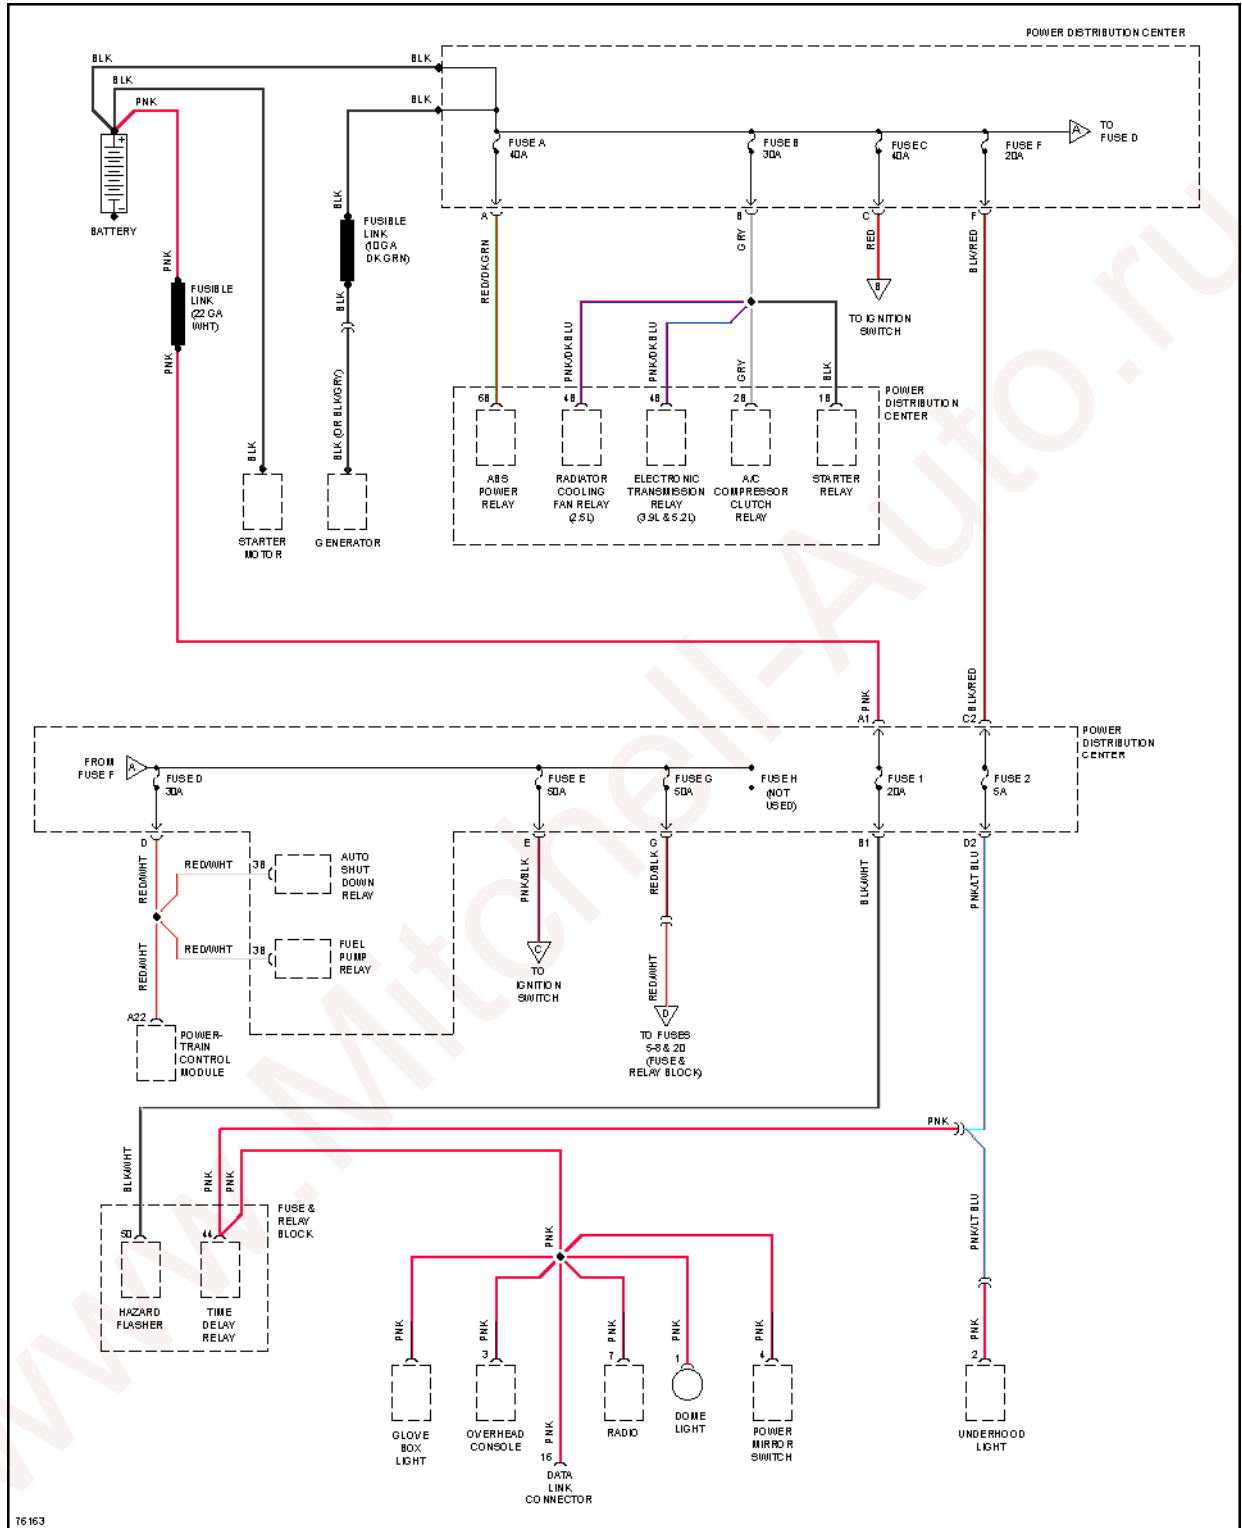

Fig. 28: Instrument Cluster Circuit

1996 Dodge Dakota

1996 System Wiring Diagrams Dodge - Dakota

Fig. 29: Overhead Console Circuit

INTERIOR LIGHTS

1996 Dodge Dakota

1996 System Wiring Diagrams Dodge - Dakota

Fig. 30: Interior Light Circuit

POWER DISTRIBUTION

1996 Dodge Dakota

1996 System Wiring Diagrams Dodge - Dakota

Fig. 31: Power Distribution Circuit (1 of 4)

1996 Dodge Dakota

1996 System Wiring Diagrams Dodge - Dakota