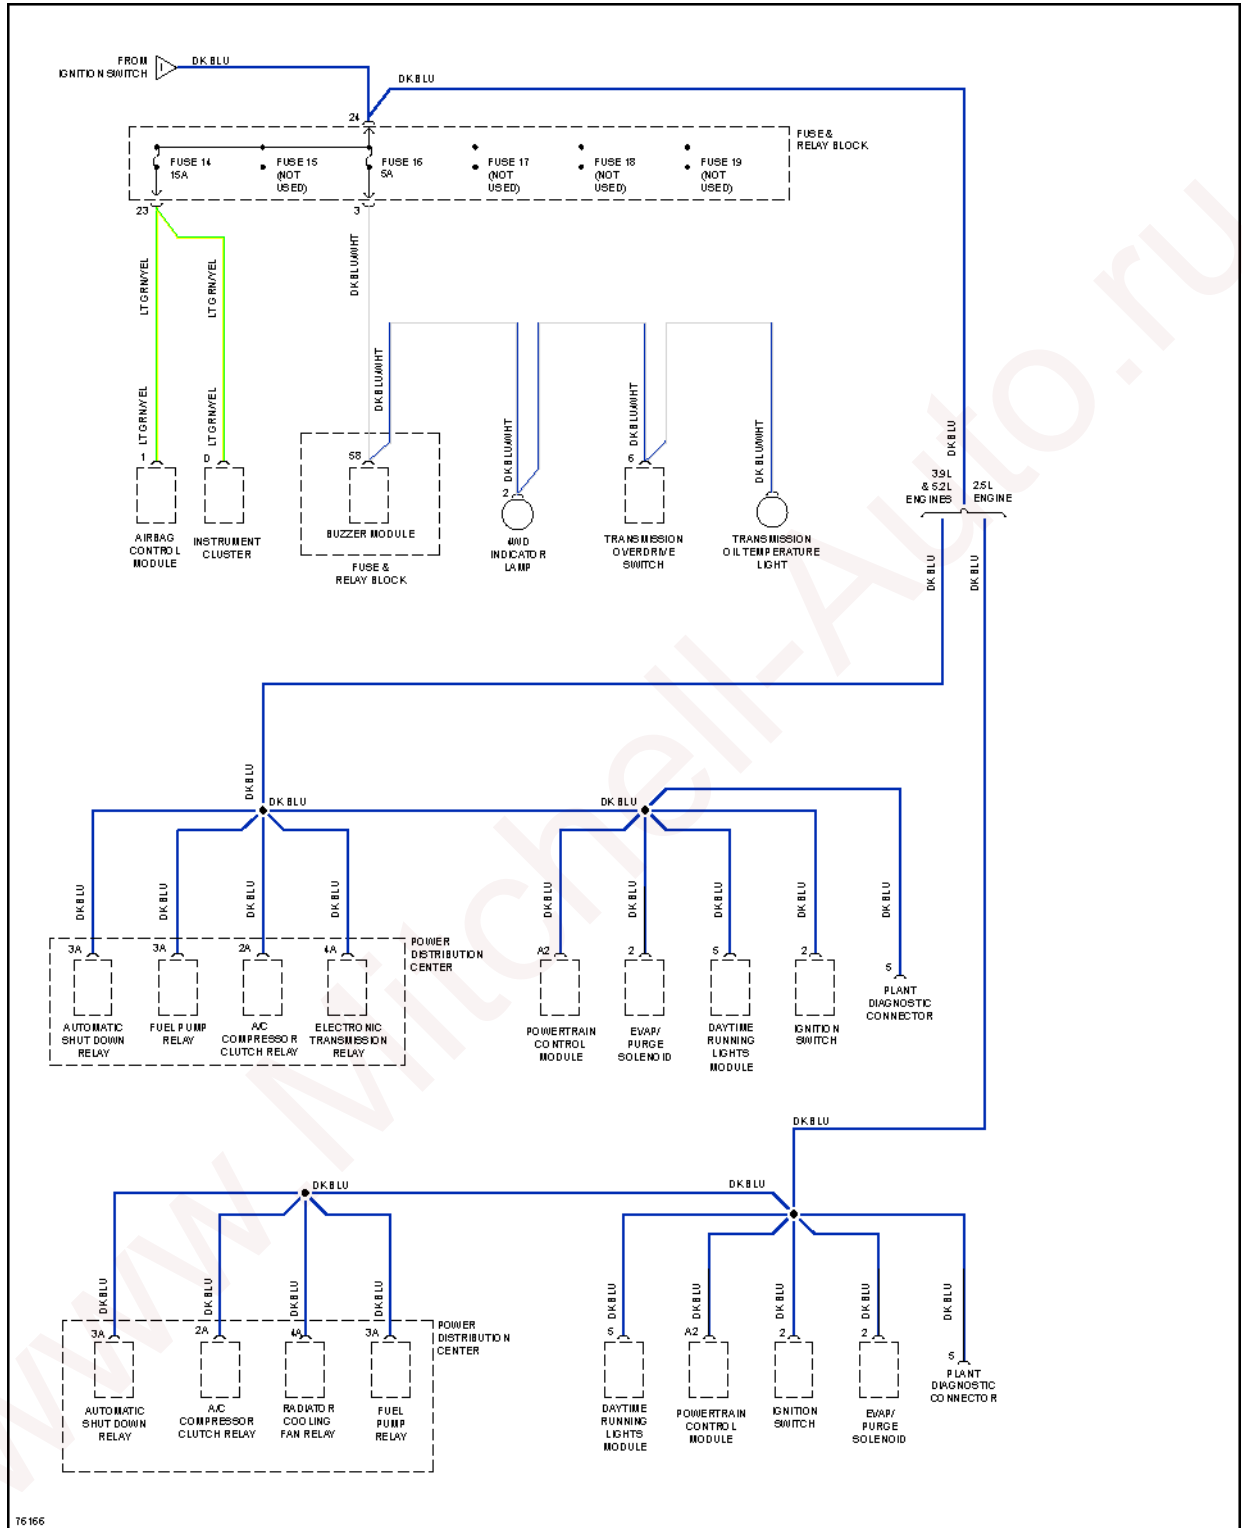

Fig. 30: Interior Light Circuit

POWER DISTRIBUTION

1996 Dodge Dakota

1996 System Wiring Diagrams Dodge - Dakota

Fig. 31: Power Distribution Circuit (1 of 4)

1996 Dodge Dakota

1996 System Wiring Diagrams Dodge - Dakota

Fig. 32: Power Distribution Circuit (2 of 4)

1996 Dodge Dakota

1996 System Wiring Diagrams Dodge - Dakota

Fig. 33: Power Distribution Circuit (3 of 4)

1996 Dodge Dakota

1996 System Wiring Diagrams Dodge - Dakota