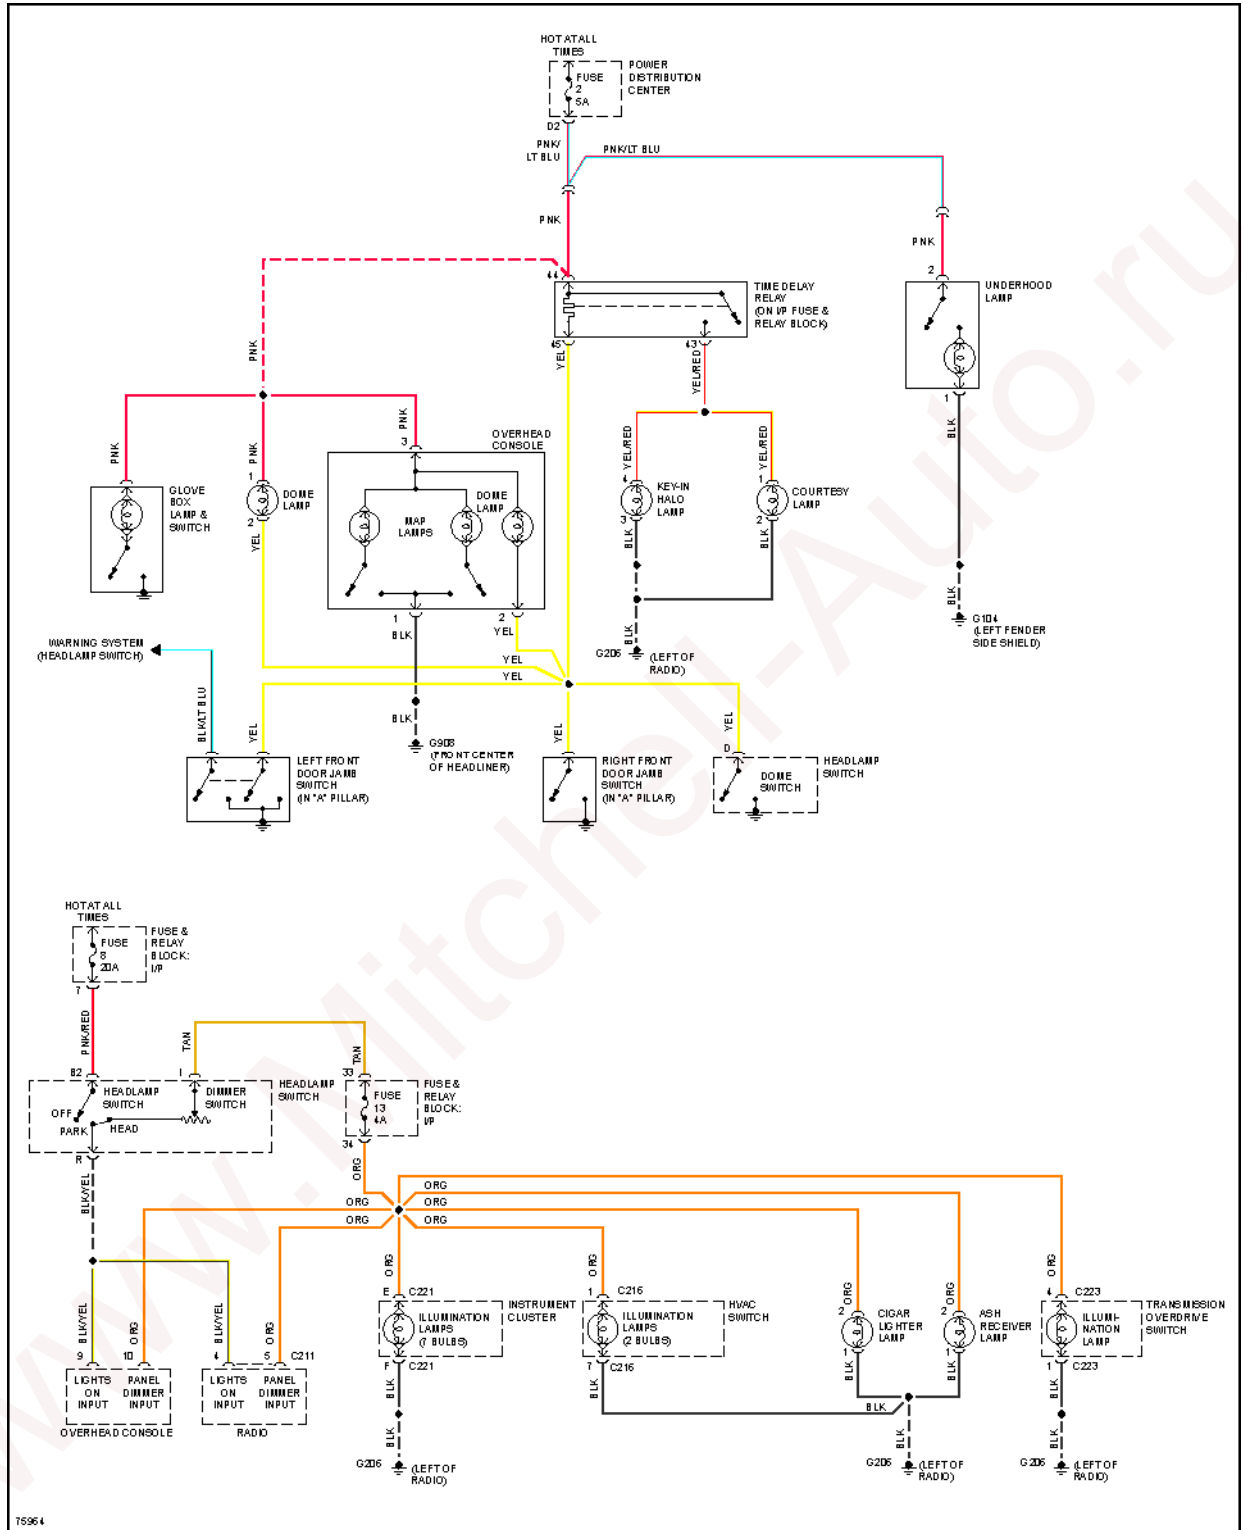

1996 Dodge Dakota

1996 System Wiring Diagrams Dodge - Dakota

Fig. 26: Headlamps/Fog Lamps/Off-Road Lamps Circuit, W/O DRL

HORN

Fig. 27: Horn Circuit

INSTRUMENT CLUSTER

1996 Dodge Dakota

1996 System Wiring Diagrams Dodge - Dakota

Fig. 28: Instrument Cluster Circuit

1996 Dodge Dakota

1996 System Wiring Diagrams Dodge - Dakota

Fig. 29: Overhead Console Circuit

INTERIOR LIGHTS

1996 Dodge Dakota

1996 System Wiring Diagrams Dodge - Dakota

Fig. 30: Interior Light Circuit

POWER DISTRIBUTION

1996 Dodge Dakota

1996 System Wiring Diagrams Dodge - Dakota

Fig. 31: Power Distribution Circuit (1 of 4)

1996 Dodge Dakota

1996 System Wiring Diagrams Dodge - Dakota