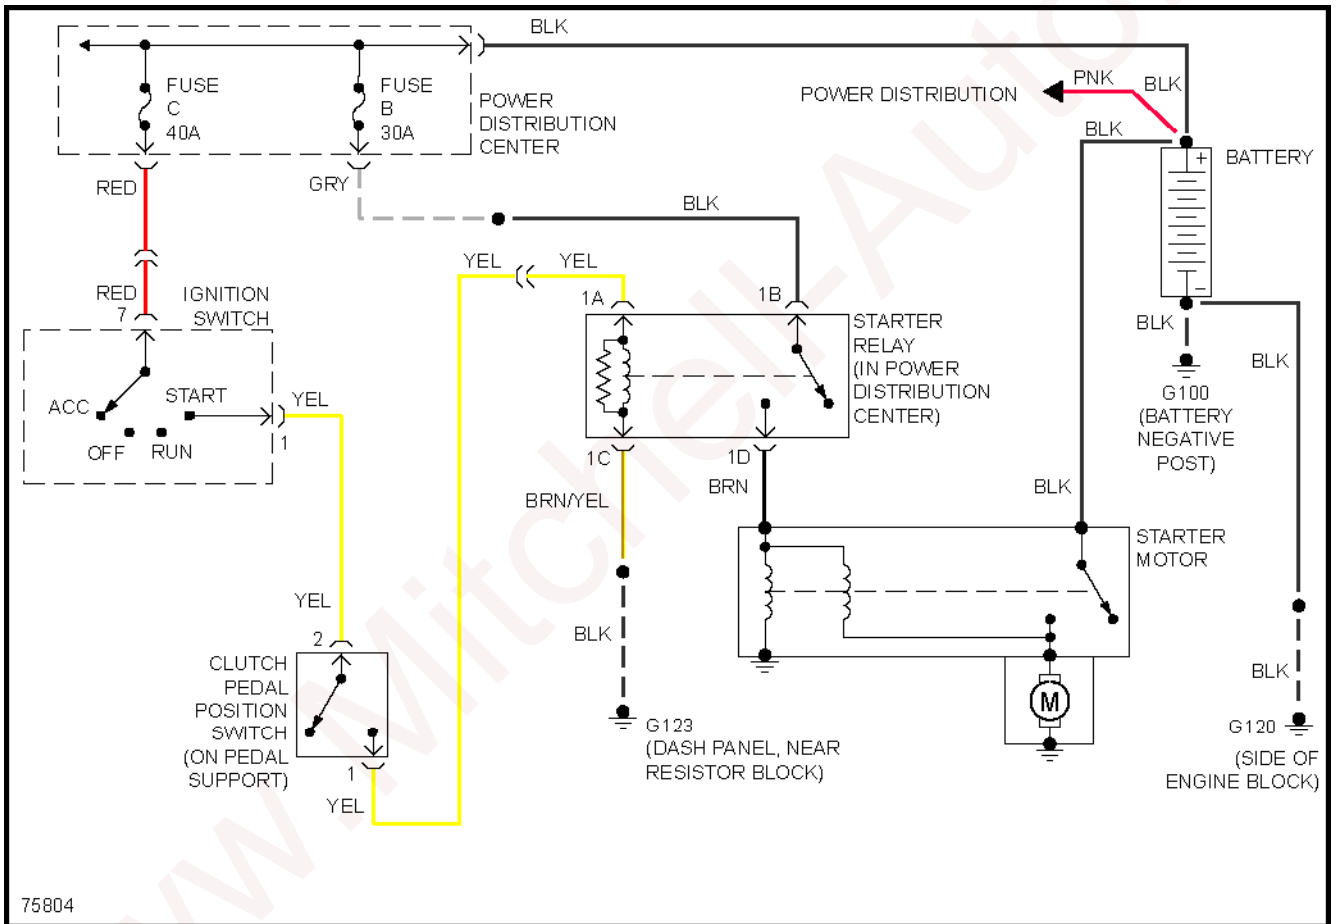

1996 Dodge Dakota

1996 System Wiring Diagrams Dodge - Dakota

2.5L

Fig. 41: 2.5L, Starting Circuit

1996 Dodge Dakota

1996 System Wiring Diagrams Dodge - Dakota

Fig. 42: Charging Circuit

3.9L