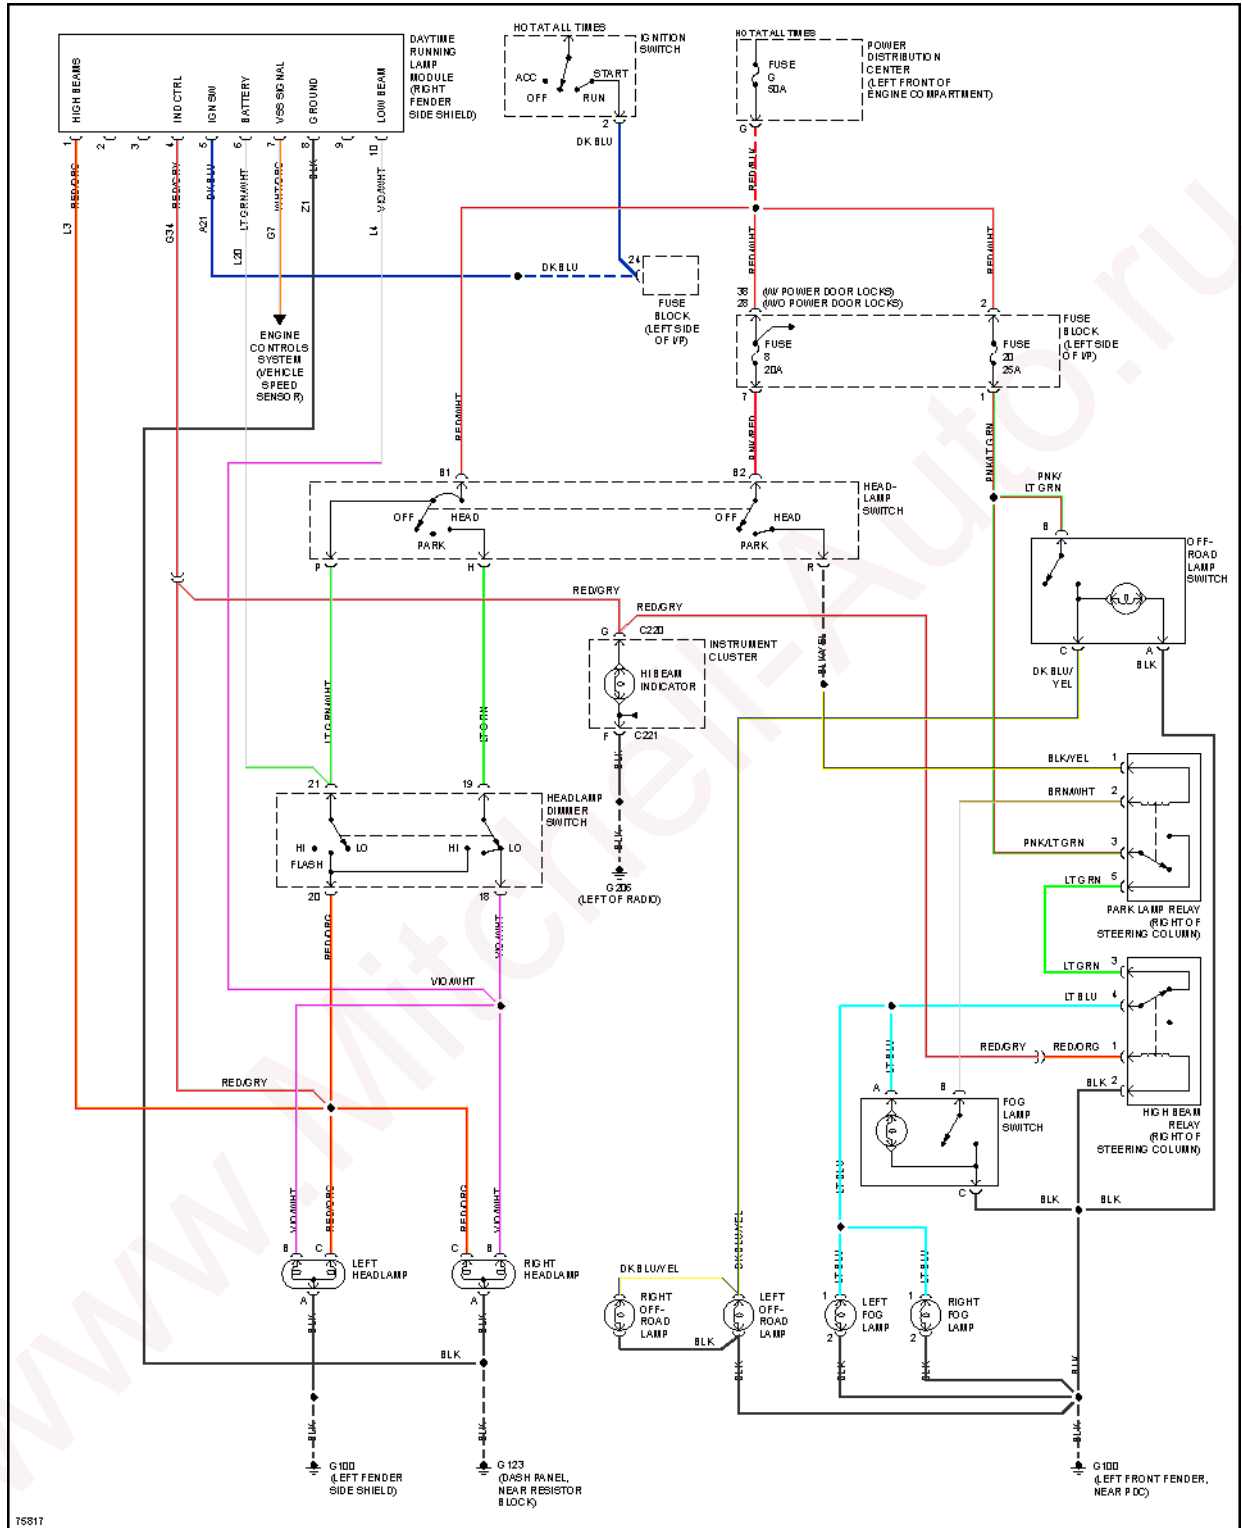

1996 Dodge Dakota

1996 System Wiring Diagrams Dodge - Dakota

Fig. 24: Ground Distribution Circuit (2 of 2)

HEADLIGHTS

1996 Dodge Dakota

1996 System Wiring Diagrams Dodge - Dakota

Fig. 25: Headlamps/Fog Lamps/Off-Road Lamps Circuit, W/ DRL

1996 Dodge Dakota

1996 System Wiring Diagrams Dodge - Dakota

Fig. 26: Headlamps/Fog Lamps/Off-Road Lamps Circuit, W/O DRL

HORN

Fig. 27: Horn Circuit

INSTRUMENT CLUSTER

1996 Dodge Dakota

1996 System Wiring Diagrams Dodge - Dakota