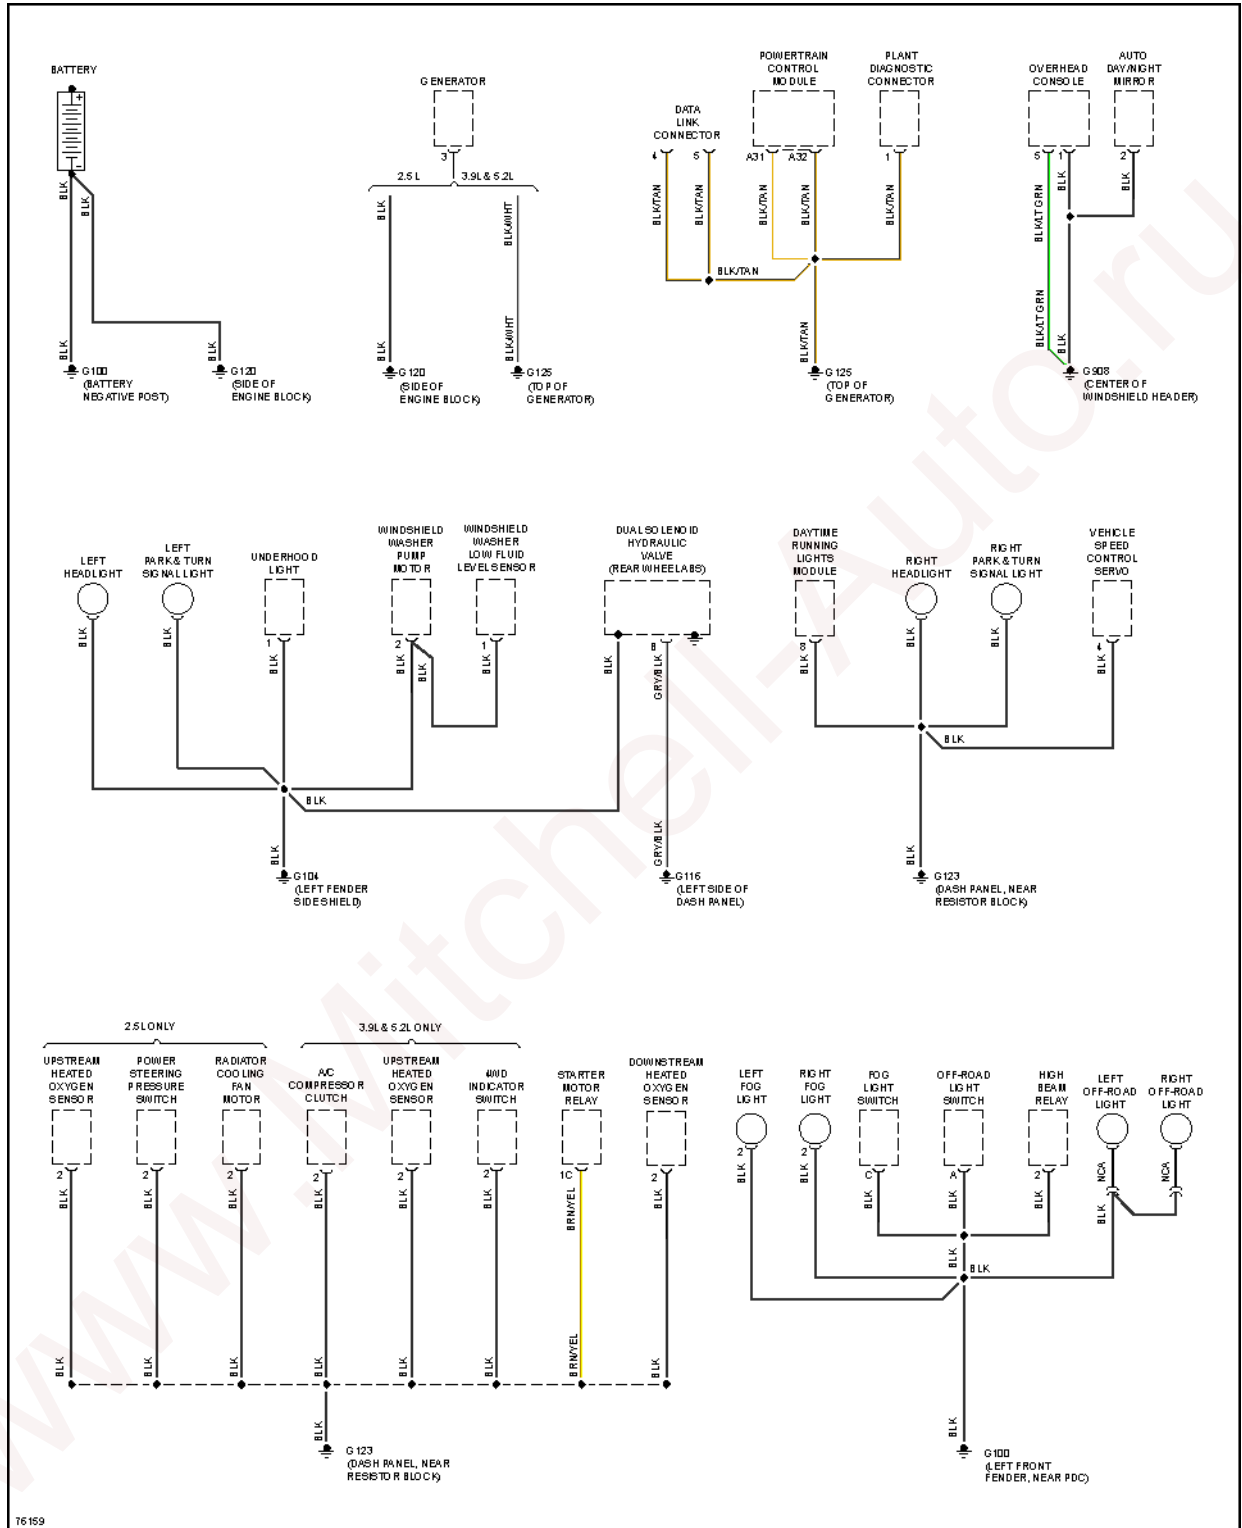

1996 Dodge Dakota

1996 System Wiring Diagrams Dodge - Dakota

Fig. 20: 5.2L, Engine Performance Circuits (3 of 3)

EXTERIOR LIGHTS

1996 Dodge Dakota

1996 System Wiring Diagrams Dodge - Dakota

Fig. 21: Back-up Lamps Circuit

1996 Dodge Dakota

1996 System Wiring Diagrams Dodge - Dakota

Fig. 22: Exterior Lamps Circuit

GROUND DISTRIBUTION

1996 Dodge Dakota

1996 System Wiring Diagrams Dodge - Dakota

Fig. 23: Ground Distribution Circuit (1 of 2)