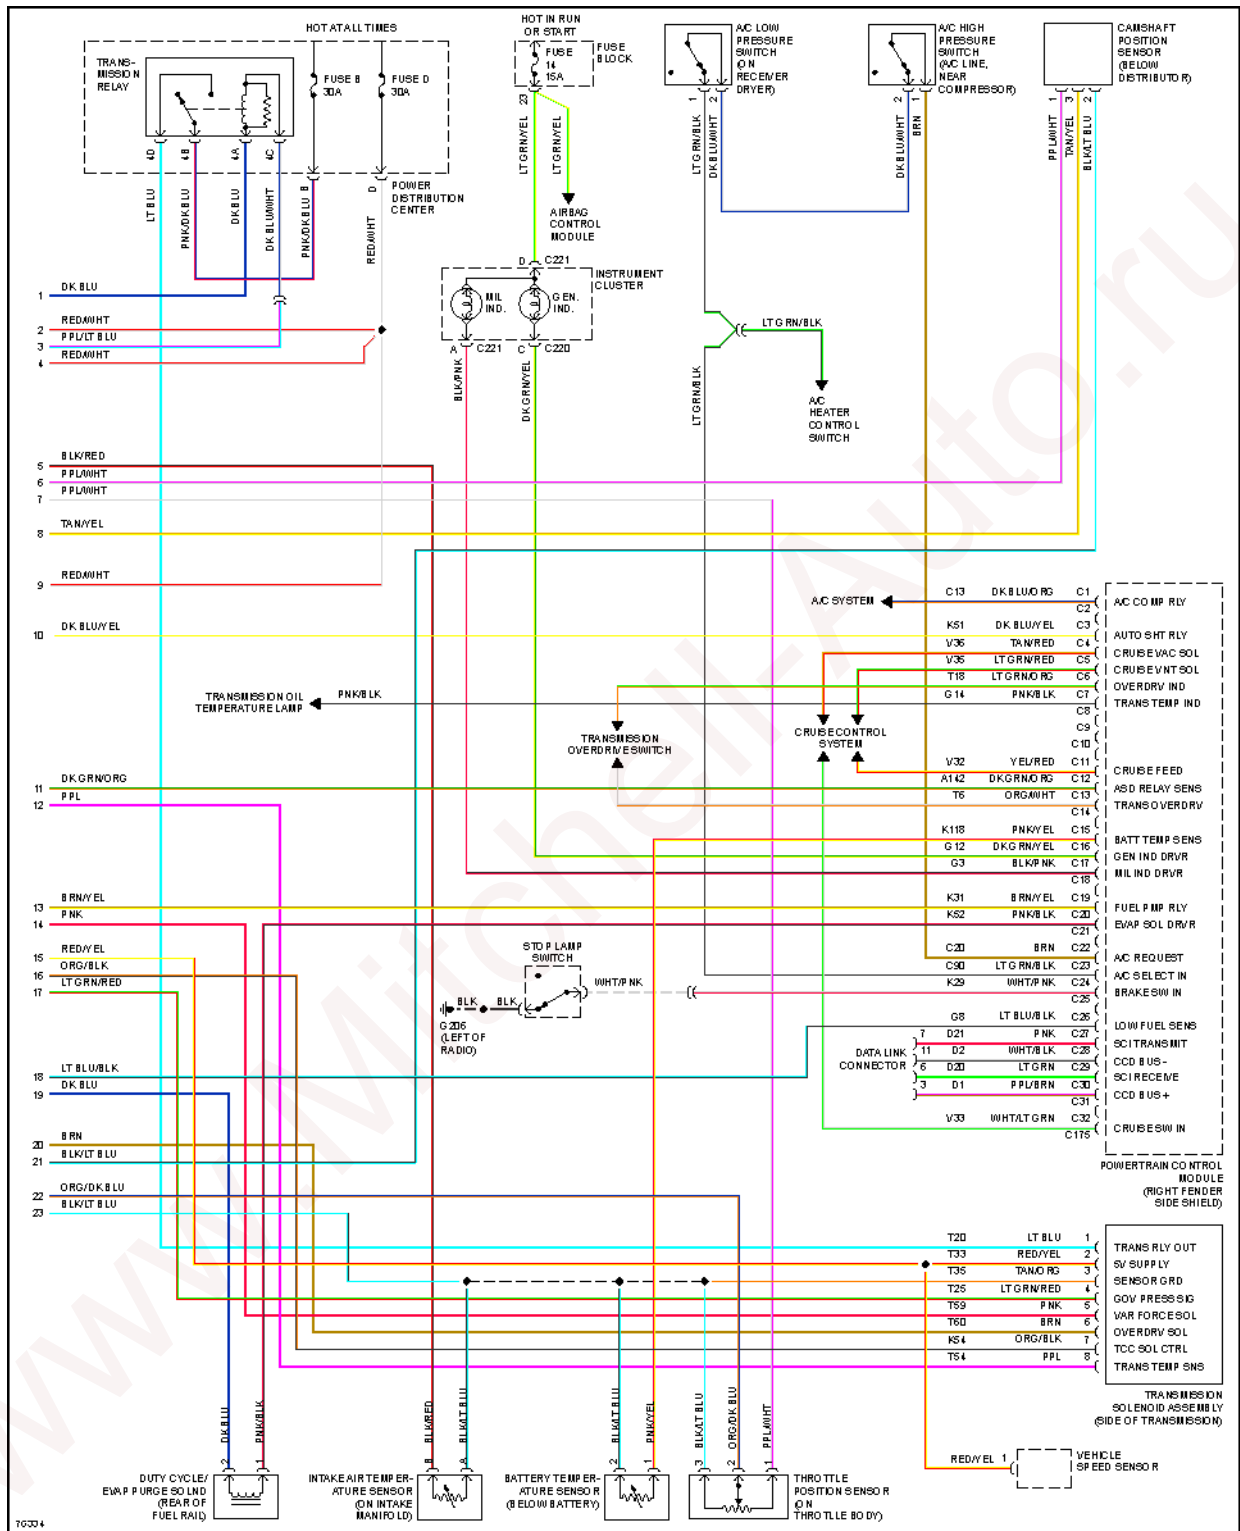

1996 Dodge Dakota

1996 System Wiring Diagrams Dodge - Dakota

Fig. 14: 2.5L, Engine Performance Circuits (3 of 3)

3.9L

1996 Dodge Dakota

1996 System Wiring Diagrams Dodge - Dakota

Fig. 15: 3.9L, Engine Performance Circuits (1 of 3)

1996 Dodge Dakota

1996 System Wiring Diagrams Dodge - Dakota

Fig. 16: 3.9L, Engine Performance Circuits (2 of 3)

1996 Dodge Dakota

1996 System Wiring Diagrams Dodge - Dakota

Fig. 17: 3.9L, Engine Performance Circuits (3 of 3)

5.2L

1996 Dodge Dakota

1996 System Wiring Diagrams Dodge - Dakota

Fig. 18: 5.2L, Engine Performance Circuits (1 of 3)

1996 Dodge Dakota

1996 System Wiring Diagrams Dodge - Dakota

Fig. 19: 5.2L, Engine Performance Circuits (2 of 3)

1996 Dodge Dakota

1996 System Wiring Diagrams Dodge - Dakota

Fig. 20: 5.2L, Engine Performance Circuits (3 of 3)

EXTERIOR LIGHTS

1996 Dodge Dakota

1996 System Wiring Diagrams Dodge - Dakota

Fig. 21: Back-up Lamps Circuit