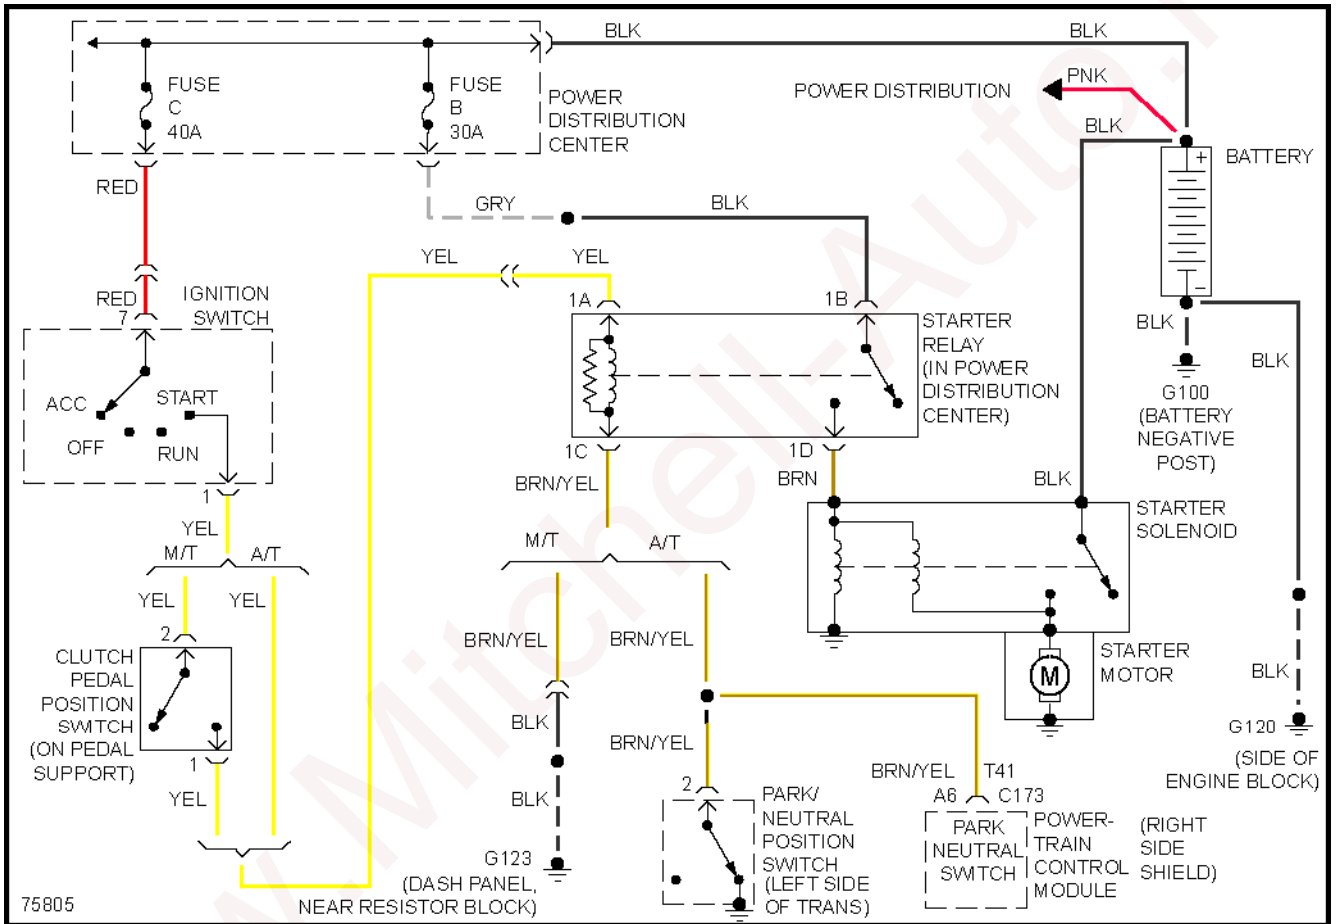

1996 Dodge Dakota

1996 System Wiring Diagrams Dodge - Dakota

Fig. 43: 3.9L, Starting Circuit

1996 Dodge Dakota

1996 System Wiring Diagrams Dodge - Dakota

Fig. 44: Charging Circuit

5.2L

1996 Dodge Dakota

1996 System Wiring Diagrams Dodge - Dakota

Fig. 45: 5.2L, Starting Circuit

1996 Dodge Dakota

1996 System Wiring Diagrams Dodge - Dakota

Fig. 46: Charging Circuit

SUPPLEMENTAL RESTRAINTS

1996 Dodge Dakota

1996 System Wiring Diagrams Dodge - Dakota