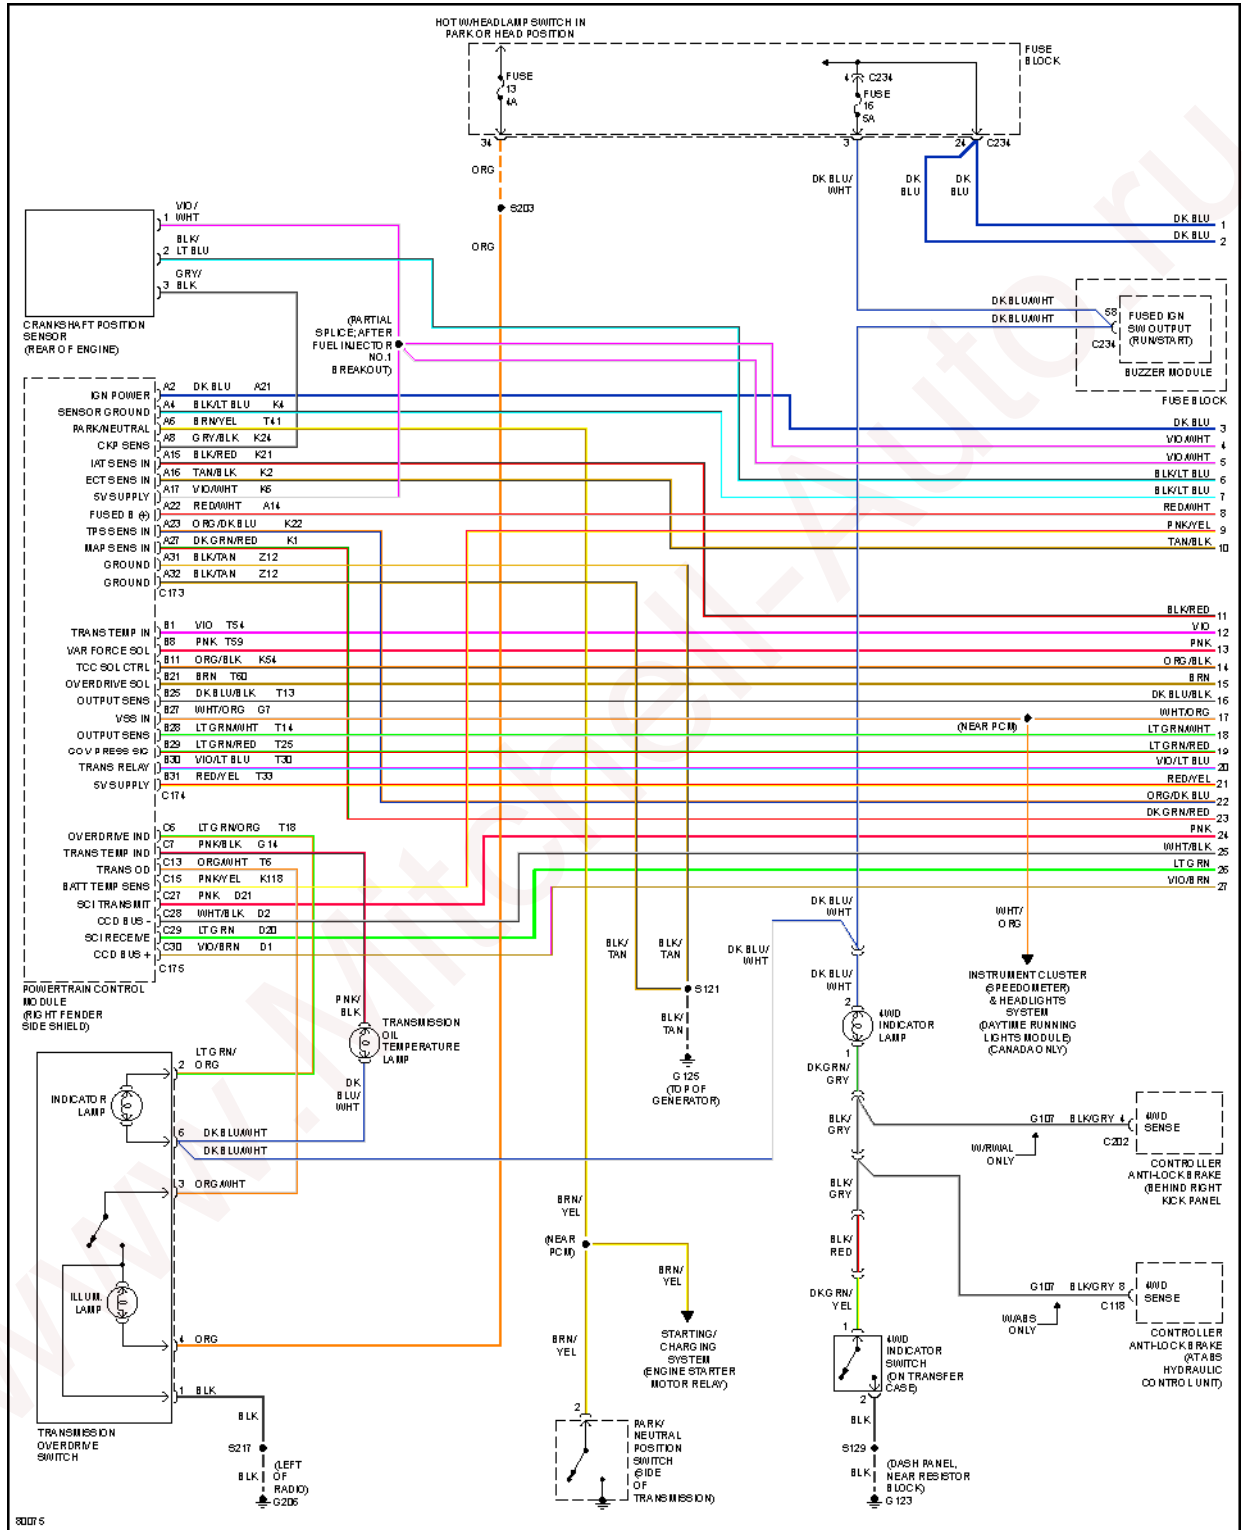

1996 System Wiring Diagrams Dodge - Dakota

Fig. 45: 5.2L, Starting Circuit

1996 Dodge Dakota

1996 System Wiring Diagrams Dodge - Dakota

Fig. 46: Charging Circuit

SUPPLEMENTAL RESTRAINTS

1996 Dodge Dakota

1996 System Wiring Diagrams Dodge - Dakota

Fig. 47: Supplemental Restraint Circuit

TRANSMISSION

1996 Dodge Dakota

1996 System Wiring Diagrams Dodge - Dakota

3.9L

Fig. 48: 3.9L, Transmission Circuit (1 of 2)

1996 Dodge Dakota

1996 System Wiring Diagrams Dodge - Dakota

Fig. 49: 3.9L, Transmission Circuit (2 of 2)

5.2L

1996 Dodge Dakota

1996 System Wiring Diagrams Dodge - Dakota

Fig. 50: 5.2L, Transmission Circuit (1 of 2)

1996 Dodge Dakota

1996 System Wiring Diagrams Dodge - Dakota

Fig. 51: 5.2L, Transmission Circuit (2 of 2)

WARNING SYSTEMS

1996 Dodge Dakota

1996 System Wiring Diagrams Dodge - Dakota

Fig. 52: Warning System Circuits

WIPER/WASHER

1996 Dodge Dakota

1996 System Wiring Diagrams Dodge - Dakota