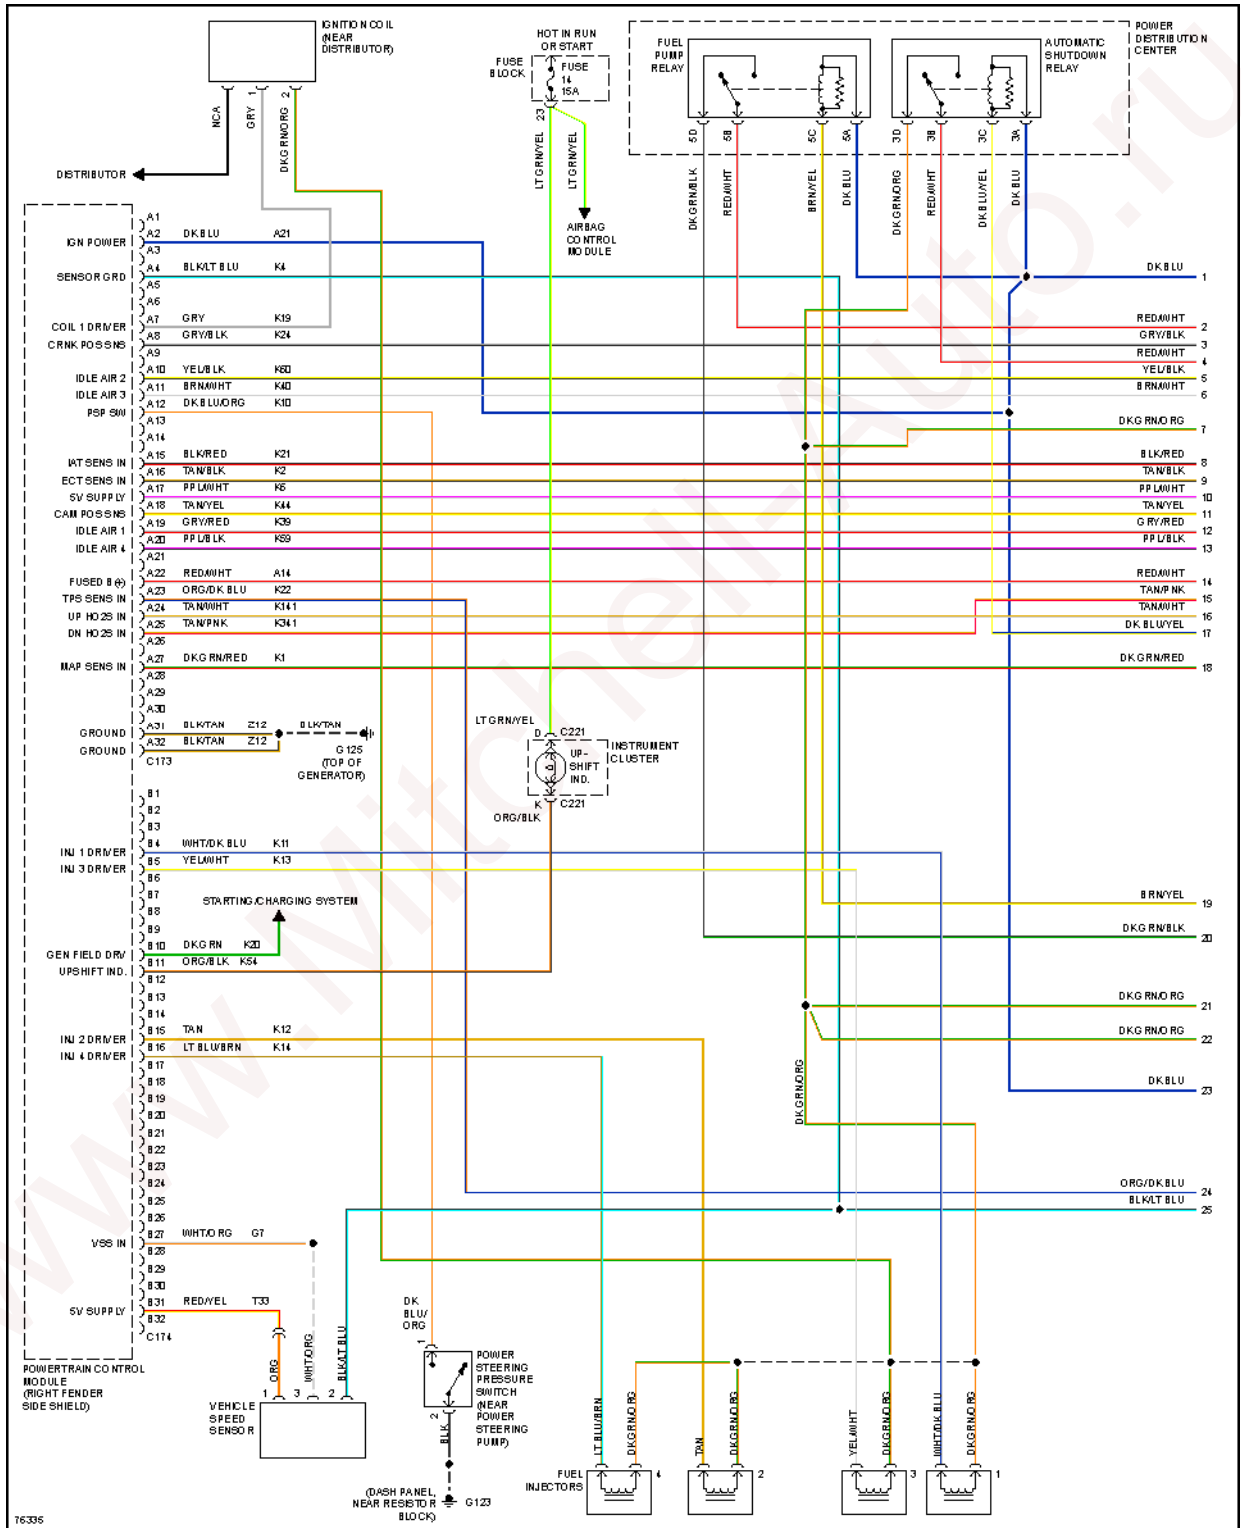

1996 System Wiring Diagrams Dodge - Dakota

Fig. 7: All-Wheel ABS Circuit

1996 Dodge Dakota

1996 System Wiring Diagrams Dodge - Dakota

Fig. 8: Rear Wheel ABS Circuit

COMPUTER DATA LINES

1996 Dodge Dakota

1996 System Wiring Diagrams Dodge - Dakota

Fig. 9: Computer Data Lines

COOLING FAN

1996 Dodge Dakota

1996 System Wiring Diagrams Dodge - Dakota

2.5L

Fig. 10: 2.5L, Cooling Fan Circuit

CRUISE CONTROL

Fig. 11: Cruise Control Circuit

1996 Dodge Dakota

1996 System Wiring Diagrams Dodge - Dakota

ENGINE PERFORMANCE

2.5L

1996 Dodge Dakota

1996 System Wiring Diagrams Dodge - Dakota

Fig. 12: 2.5L, Engine Performance Circuits (1 of 3)

Fig. 13: 2.5L, Engine Performance Circuits (2 of 3)

1996 Dodge Dakota

1996 System Wiring Diagrams Dodge - Dakota

Fig. 14: 2.5L, Engine Performance Circuits (3 of 3)

3.9L

1996 Dodge Dakota

1996 System Wiring Diagrams Dodge - Dakota

Fig. 15: 3.9L, Engine Performance Circuits (1 of 3)