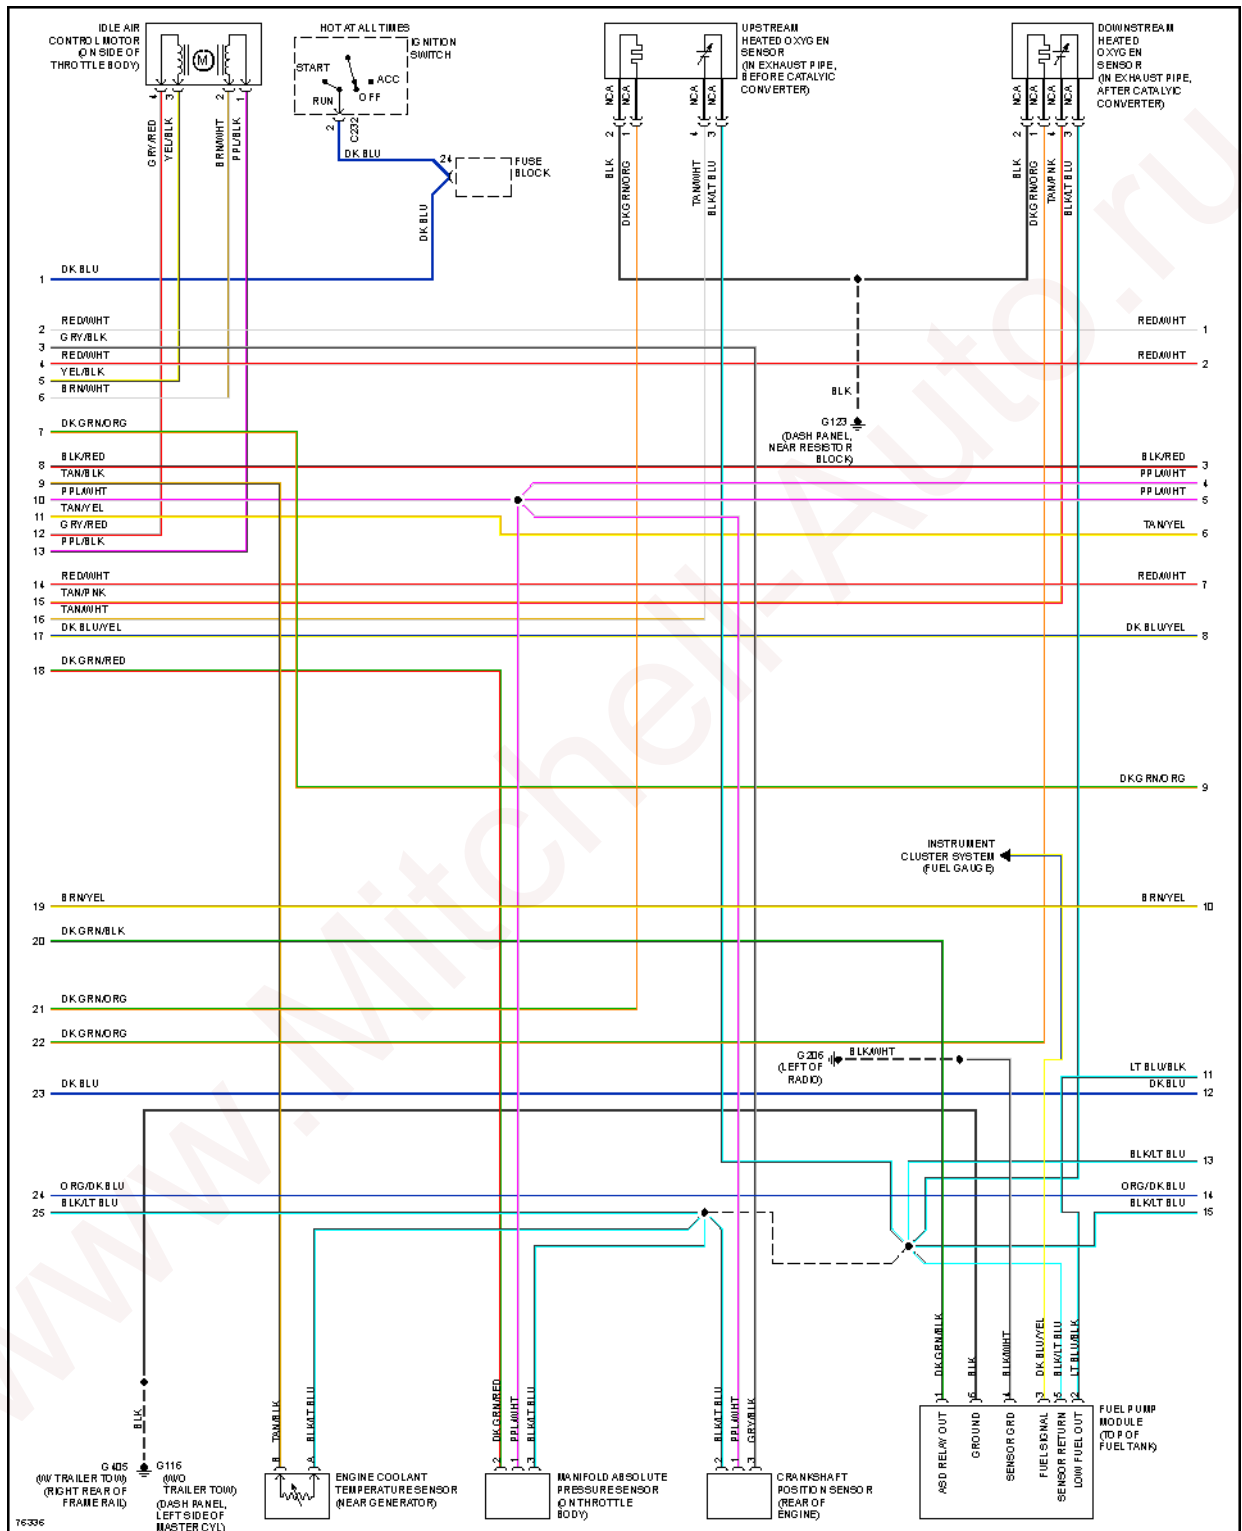

Fig. 9: Computer Data Lines

COOLING FAN

1996 Dodge Dakota

1996 System Wiring Diagrams Dodge - Dakota

2.5L

Fig. 10: 2.5L, Cooling Fan Circuit

CRUISE CONTROL

Fig. 11: Cruise Control Circuit

1996 Dodge Dakota

1996 System Wiring Diagrams Dodge - Dakota

ENGINE PERFORMANCE

2.5L

1996 Dodge Dakota

1996 System Wiring Diagrams Dodge - Dakota

Fig. 12: 2.5L, Engine Performance Circuits (1 of 3)

Fig. 13: 2.5L, Engine Performance Circuits (2 of 3)

1996 Dodge Dakota

1996 System Wiring Diagrams Dodge - Dakota

Fig. 14: 2.5L, Engine Performance Circuits (3 of 3)

3.9L

1996 Dodge Dakota

1996 System Wiring Diagrams Dodge - Dakota

Fig. 15: 3.9L, Engine Performance Circuits (1 of 3)