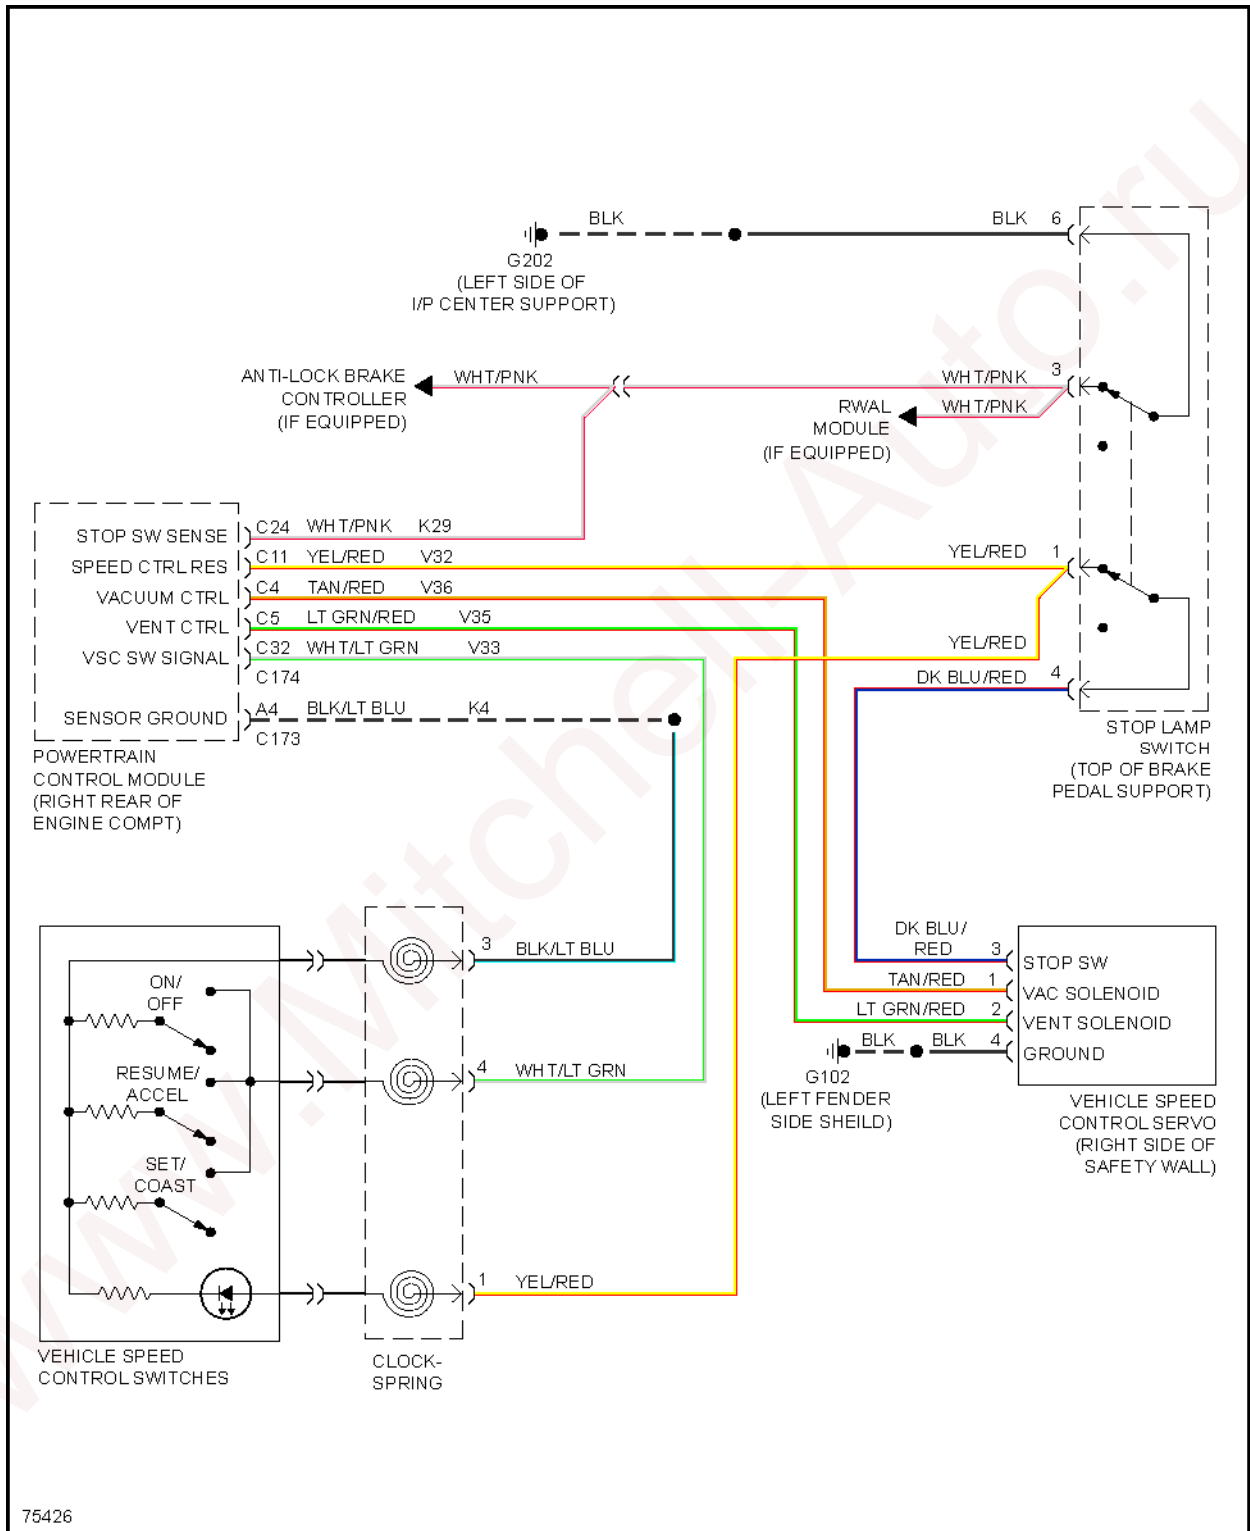

1996 System Wiring Diagrams Dodge - Dakota

Fig. 7: All-Wheel ABS Circuit

1996 Dodge Dakota

1996 System Wiring Diagrams Dodge - Dakota

Fig. 8: Rear Wheel ABS Circuit

COMPUTER DATA LINES

1996 Dodge Dakota

1996 System Wiring Diagrams Dodge - Dakota

Fig. 9: Computer Data Lines

COOLING FAN

1996 Dodge Dakota

1996 System Wiring Diagrams Dodge - Dakota

2.5L

Fig. 10: 2.5L, Cooling Fan Circuit

CRUISE CONTROL

Fig. 11: Cruise Control Circuit

1996 Dodge Dakota

1996 System Wiring Diagrams Dodge - Dakota

ENGINE PERFORMANCE

2.5L

1996 Dodge Dakota

1996 System Wiring Diagrams Dodge - Dakota

Fig. 12: 2.5L, Engine Performance Circuits (1 of 3)

Fig. 13: 2.5L, Engine Performance Circuits (2 of 3)