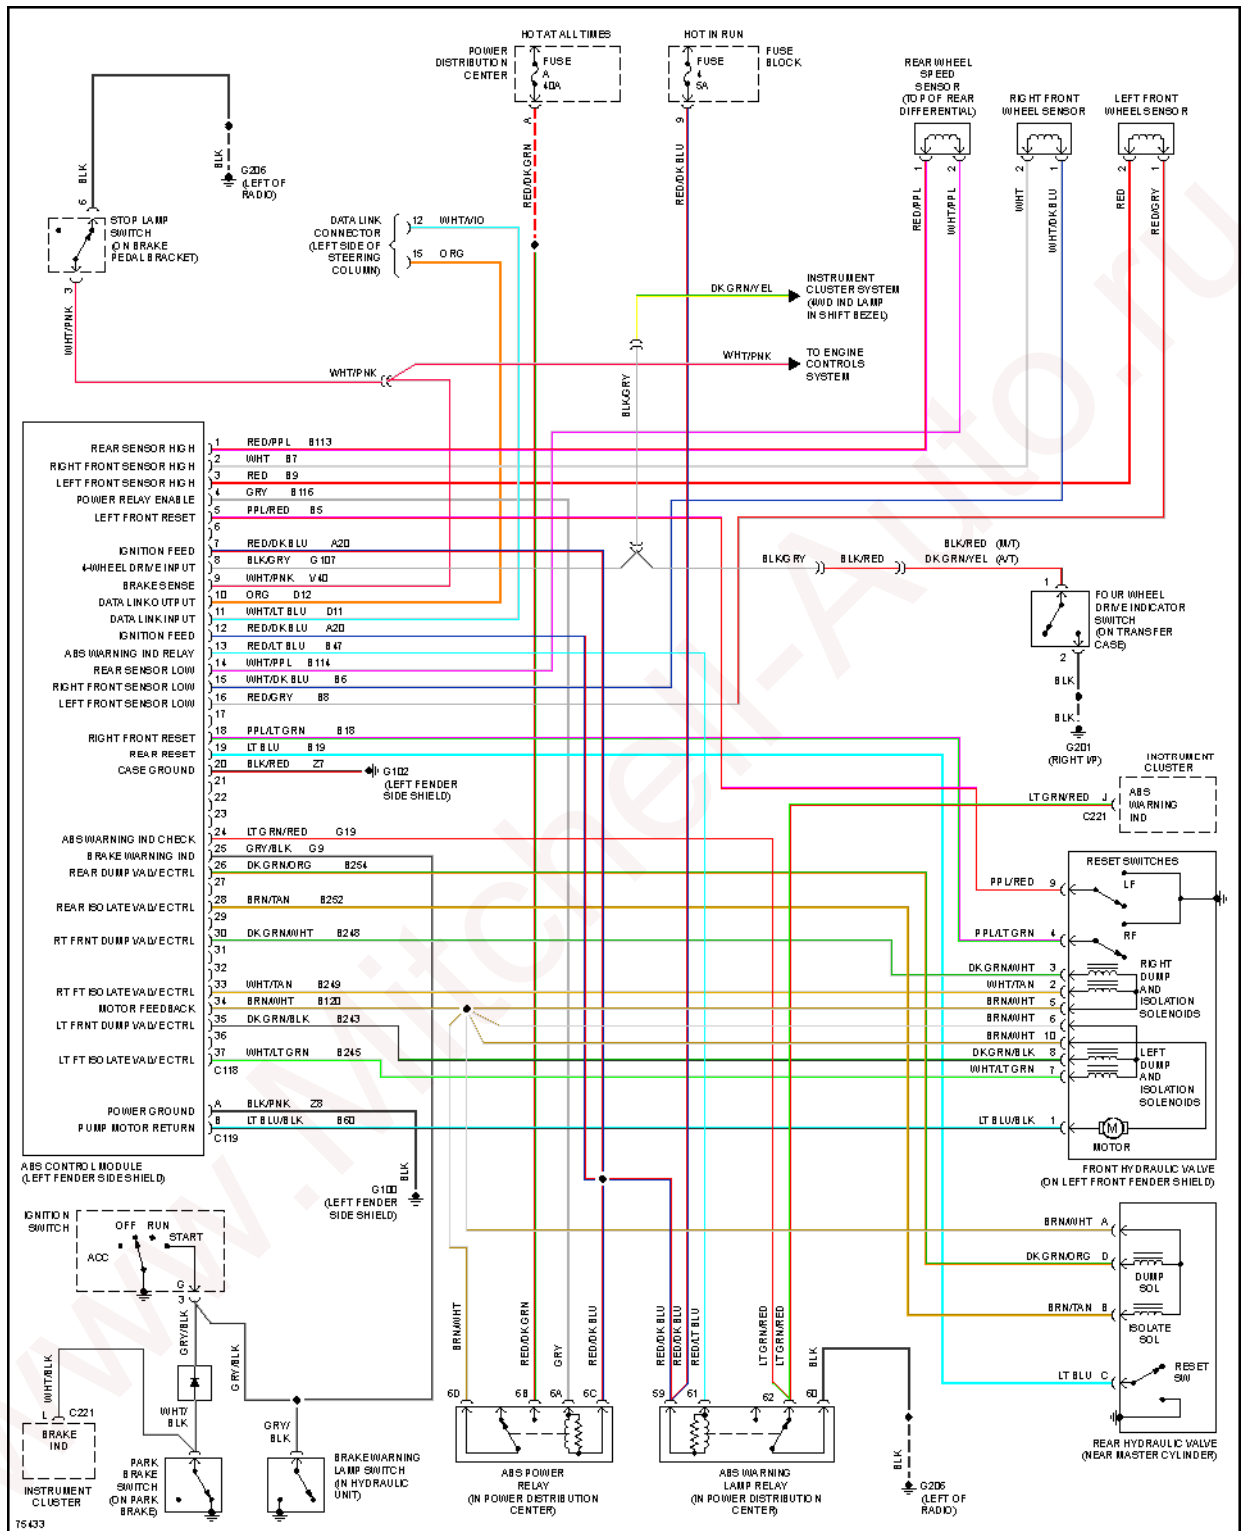

Fig. 4: Heater Circuit

5.2L

1996 Dodge Dakota

1996 System Wiring Diagrams Dodge - Dakota

Fig. 5: 5.2L, A/C Circuit

Fig. 6: Heater Circuit

ANTI-LOCK BRAKES

1996 Dodge Dakota

1996 System Wiring Diagrams Dodge - Dakota

Fig. 7: All-Wheel ABS Circuit

1996 Dodge Dakota

1996 System Wiring Diagrams Dodge - Dakota

Fig. 8: Rear Wheel ABS Circuit

COMPUTER DATA LINES

1996 Dodge Dakota

1996 System Wiring Diagrams Dodge - Dakota

Fig. 9: Computer Data Lines

COOLING FAN

1996 Dodge Dakota

1996 System Wiring Diagrams Dodge - Dakota

2.5L

Fig. 10: 2.5L, Cooling Fan Circuit

CRUISE CONTROL

Fig. 11: Cruise Control Circuit

1996 Dodge Dakota

1996 System Wiring Diagrams Dodge - Dakota

ENGINE PERFORMANCE

2.5L

1996 Dodge Dakota

1996 System Wiring Diagrams Dodge - Dakota

Fig. 12: 2.5L, Engine Performance Circuits (1 of 3)

Fig. 13: 2.5L, Engine Performance Circuits (2 of 3)