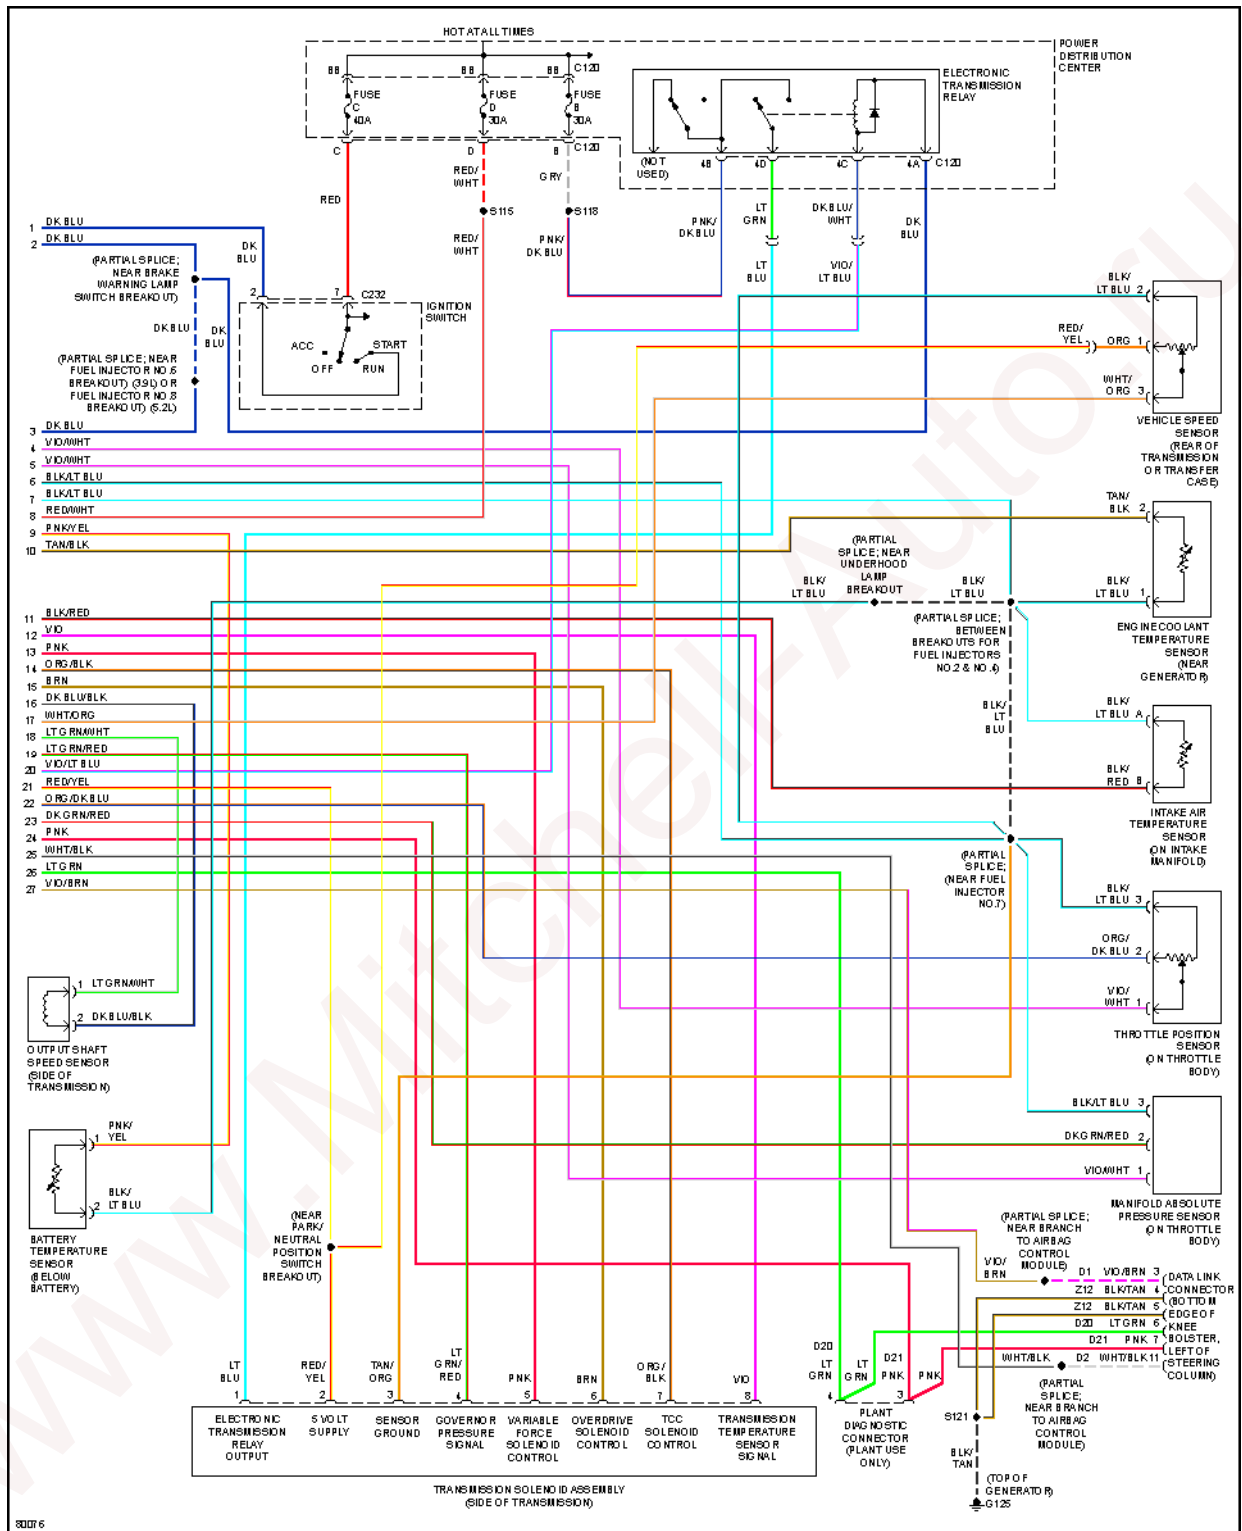

Fig. 47: Supplemental Restraint Circuit

TRANSMISSION

1996 Dodge Dakota

1996 System Wiring Diagrams Dodge - Dakota

3.9L

Fig. 48: 3.9L, Transmission Circuit (1 of 2)

1996 Dodge Dakota

1996 System Wiring Diagrams Dodge - Dakota

Fig. 49: 3.9L, Transmission Circuit (2 of 2)

5.2L

1996 Dodge Dakota

1996 System Wiring Diagrams Dodge - Dakota

Fig. 50: 5.2L, Transmission Circuit (1 of 2)

1996 Dodge Dakota

1996 System Wiring Diagrams Dodge - Dakota

Fig. 51: 5.2L, Transmission Circuit (2 of 2)

WARNING SYSTEMS

1996 Dodge Dakota

1996 System Wiring Diagrams Dodge - Dakota

Fig. 52: Warning System Circuits

WIPER/WASHER

1996 Dodge Dakota

1996 System Wiring Diagrams Dodge - Dakota