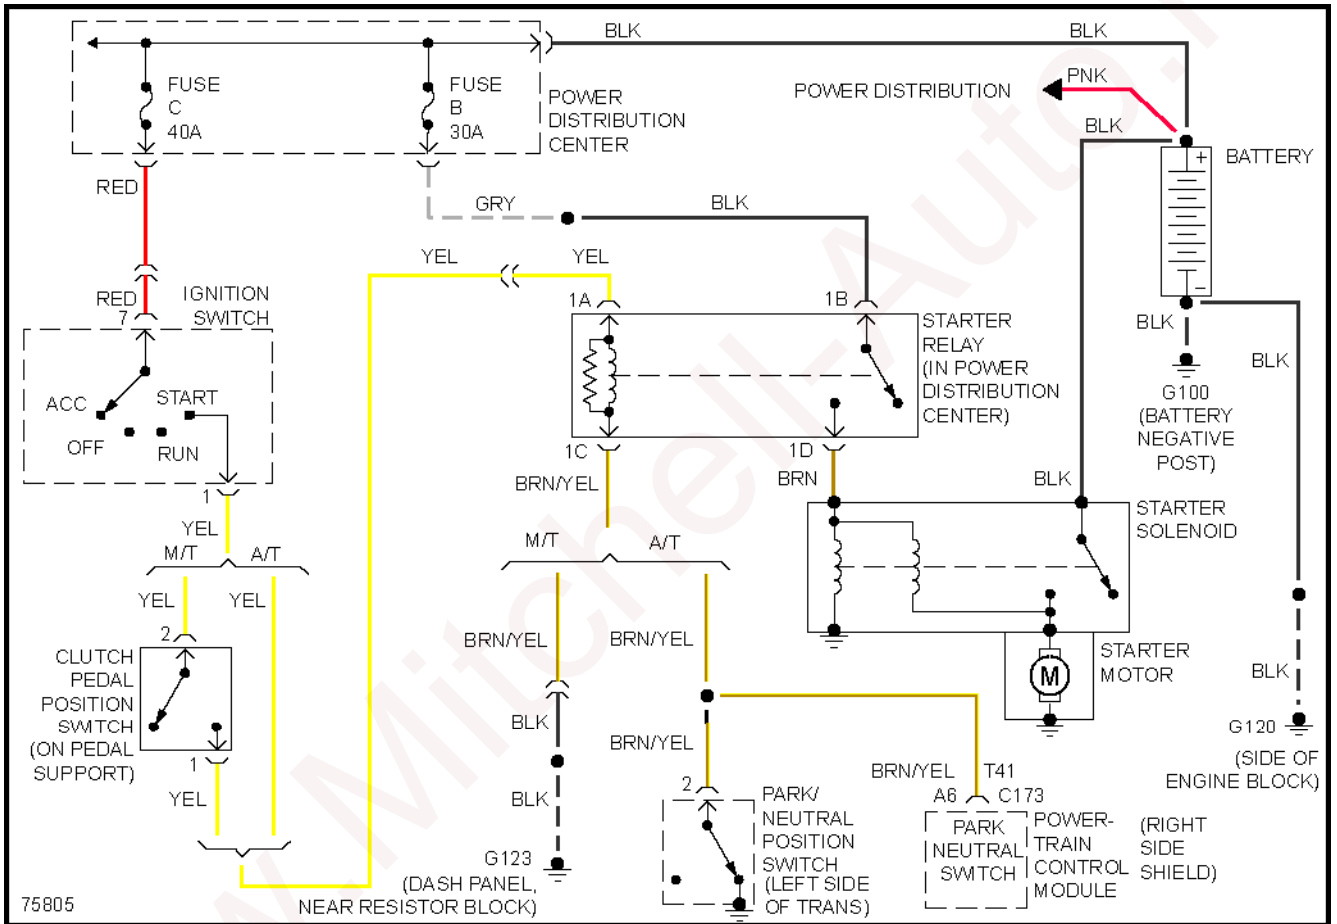

1996 System Wiring Diagrams Dodge - Dakota

Fig. 45: 5.2L, Starting Circuit

1996 Dodge Dakota

1996 System Wiring Diagrams Dodge - Dakota

Fig. 46: Charging Circuit

SUPPLEMENTAL RESTRAINTS

1996 Dodge Dakota

1996 System Wiring Diagrams Dodge - Dakota

Fig. 47: Supplemental Restraint Circuit

TRANSMISSION

1996 Dodge Dakota

1996 System Wiring Diagrams Dodge - Dakota

3.9L

Fig. 48: 3.9L, Transmission Circuit (1 of 2)

1996 Dodge Dakota

1996 System Wiring Diagrams Dodge - Dakota