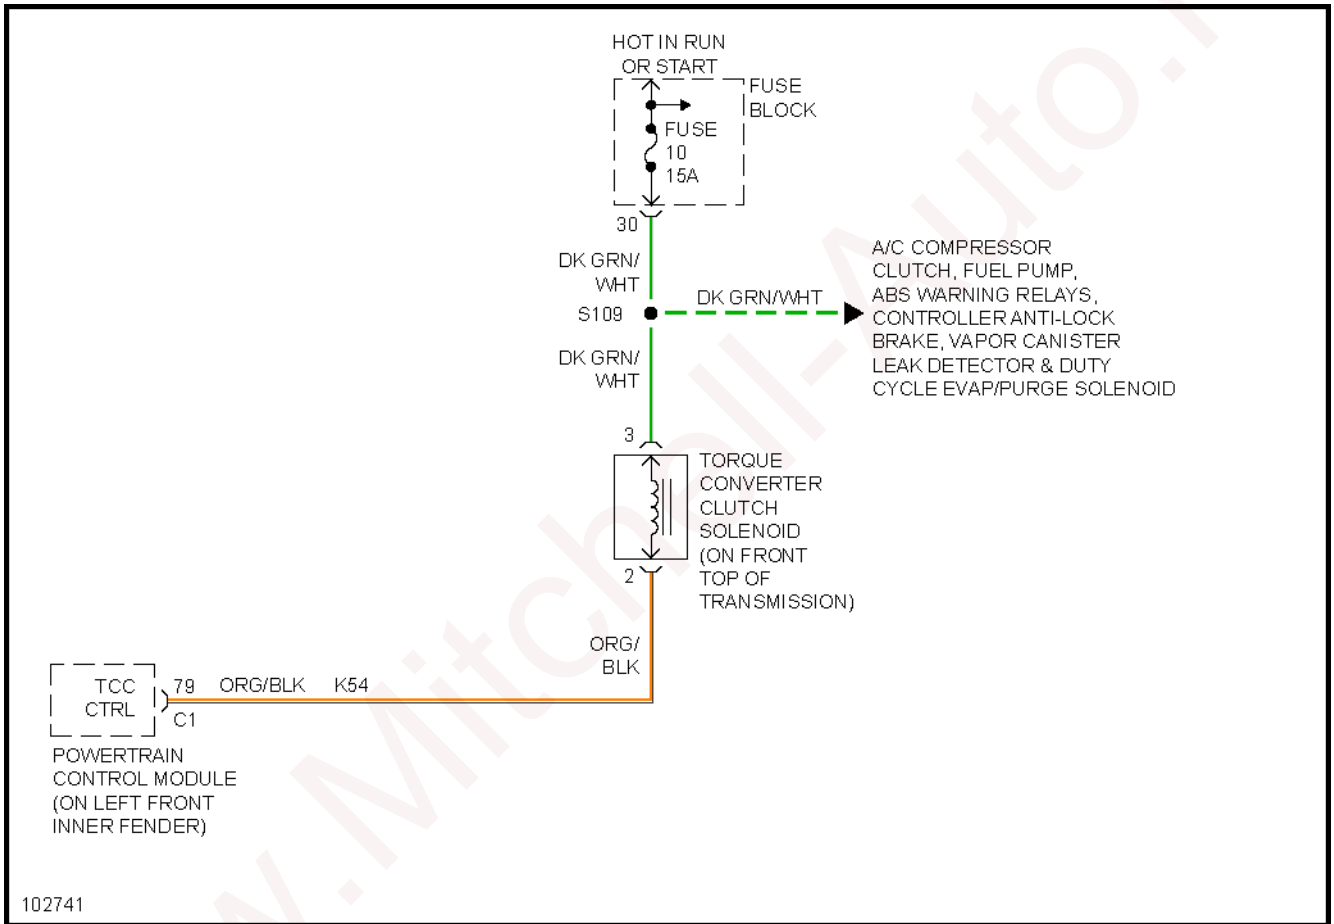

1998 Dodge Neon Sport

1998 System Wiring Diagrams Dodge - Neon

Fig. 31: Starting Circuit

SUPPLEMENTAL RESTRAINTS

1998 Dodge Neon Sport

1998 System Wiring Diagrams Dodge - Neon

Fig. 32: Supplemental Restraint Circuit

TRANSMISSION

1998 Dodge Neon Sport

1998 System Wiring Diagrams Dodge - Neon

Fig. 33: Transmission Circuit

WARNING SYSTEMS

1998 Dodge Neon Sport

1998 System Wiring Diagrams Dodge - Neon

Fig. 34: Warning System Circuits

WIPER/WASHER

1998 Dodge Neon Sport

1998 System Wiring Diagrams Dodge - Neon

Fig. 35: 2-Speed Wiper/Washer Circuit

1998 Dodge Neon Sport

1998 System Wiring Diagrams Dodge - Neon

Fig. 36: Interval Wiper/Washer Circuit