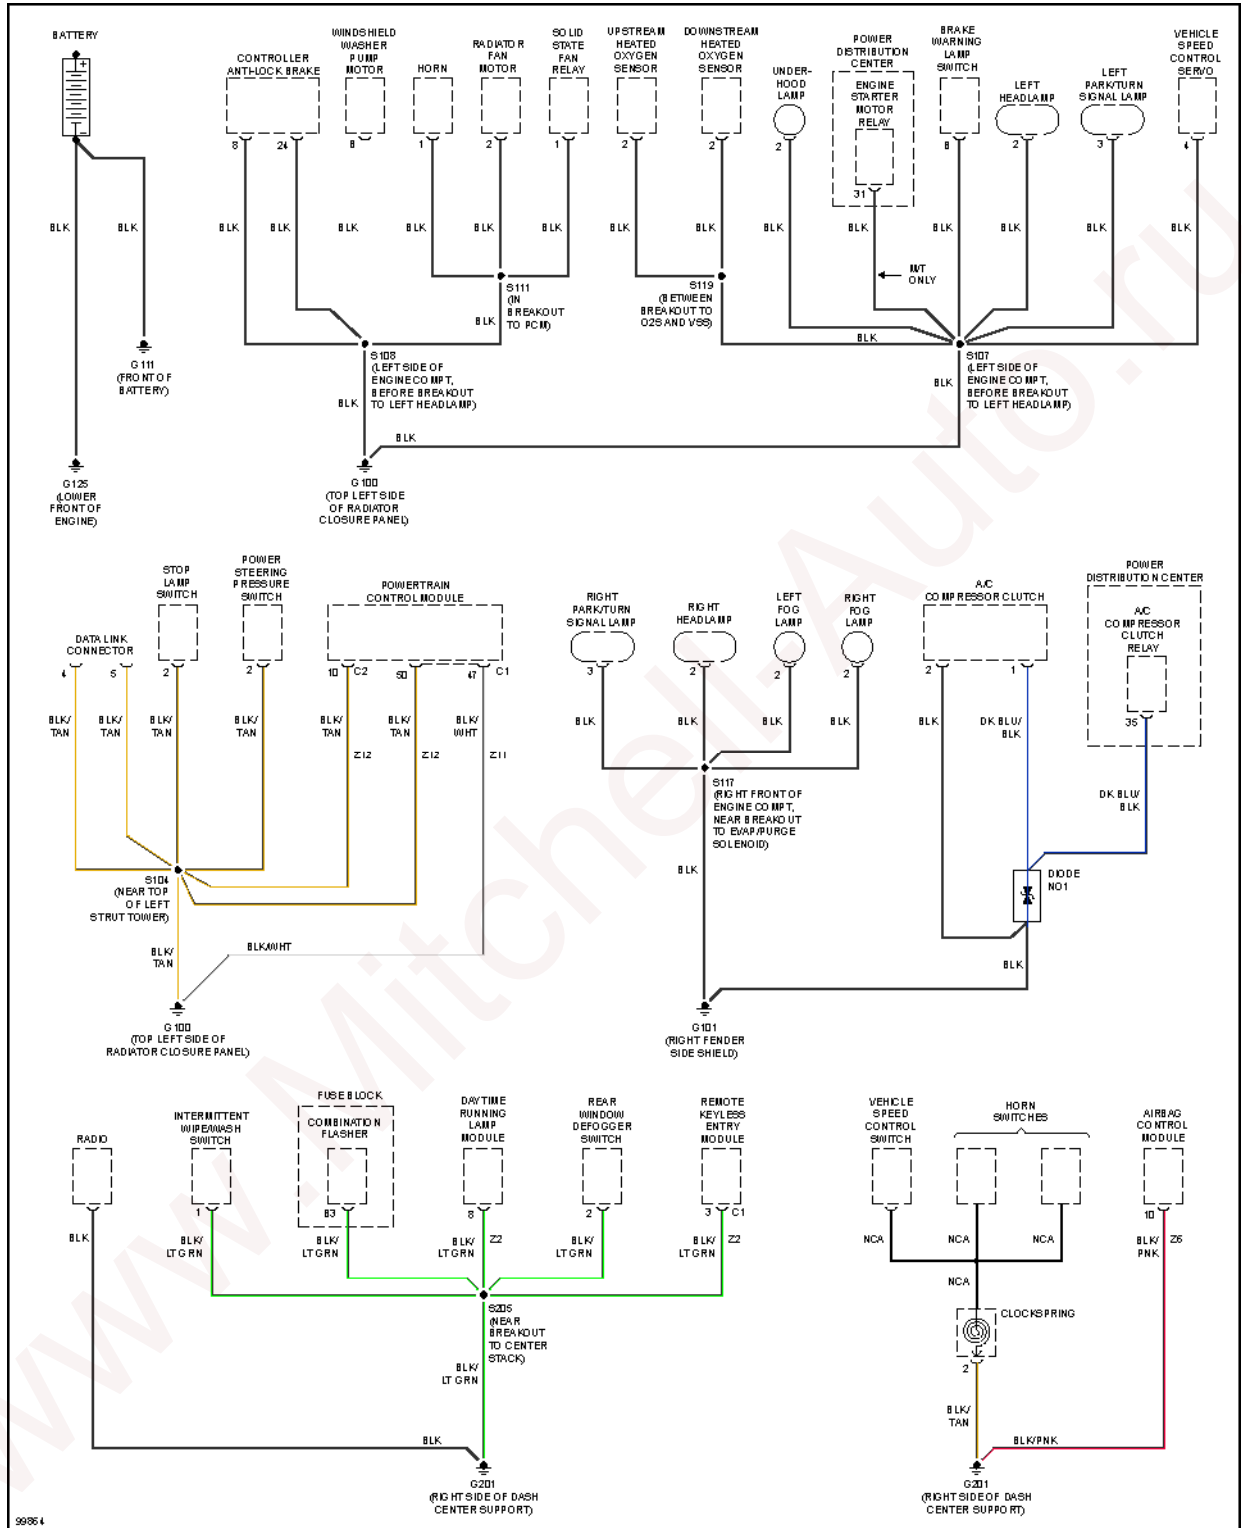

1998 Dodge Neon Sport

1998 System Wiring Diagrams Dodge - Neon

Fig. 12: Exterior Lamps Circuit

GROUND DISTRIBUTION

1998 Dodge Neon Sport

1998 System Wiring Diagrams Dodge - Neon

Fig. 13: Ground Distribution Circuit (1 of 2)