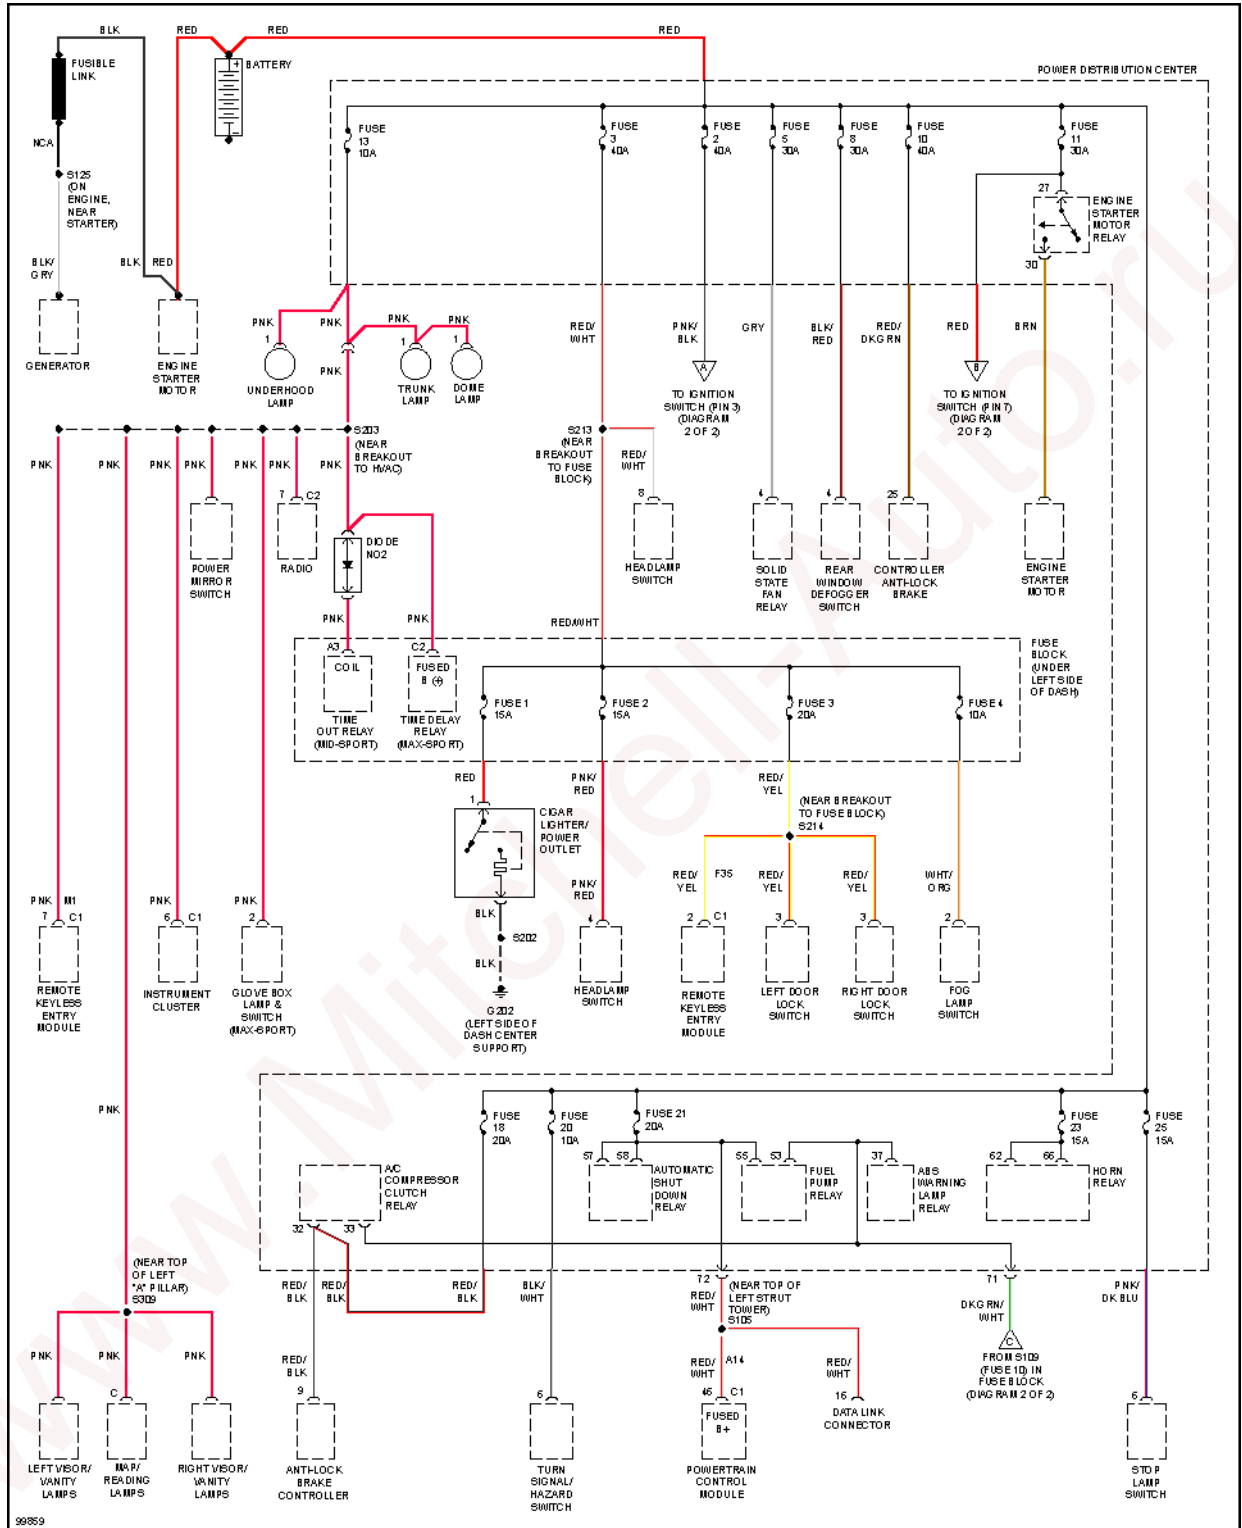

Fig. 18: Instrument Cluster Circuit (1 of 2)

1998 Dodge Neon Sport

1998 System Wiring Diagrams Dodge - Neon

Fig. 19: Instrument Cluster Circuit (2 of 2)

INTERIOR LIGHTS

1998 Dodge Neon Sport

1998 System Wiring Diagrams Dodge - Neon

Fig. 20: Courtesy Lamp Circuit

1998 Dodge Neon Sport

1998 System Wiring Diagrams Dodge - Neon

Fig. 21: Instrument Illumination Circuit

POWER DISTRIBUTION

1998 Dodge Neon Sport

1998 System Wiring Diagrams Dodge - Neon

Fig. 22: Power Distribution Circuit (1 of 2)

1998 Dodge Neon Sport

1998 System Wiring Diagrams Dodge - Neon

Fig. 23: Power Distribution Circuit (2 of 2)

POWER DOOR LOCKS

1998 Dodge Neon Sport

1998 System Wiring Diagrams Dodge - Neon