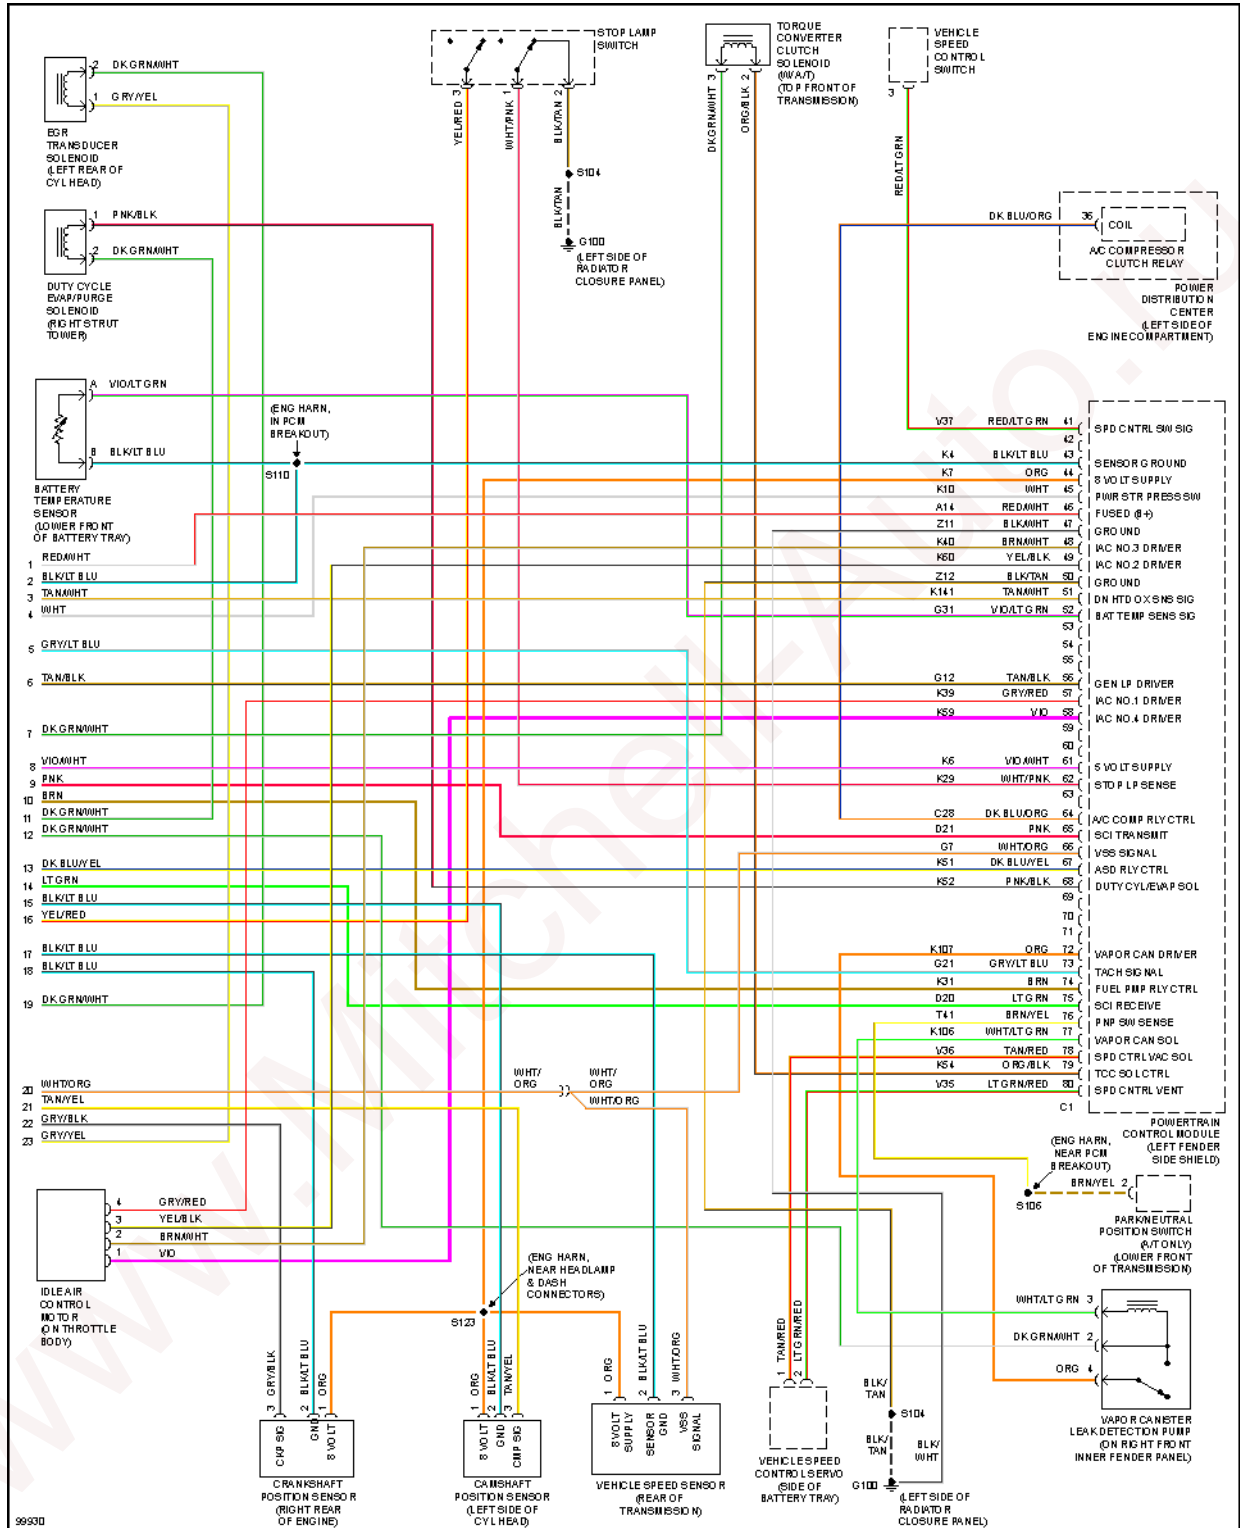

CRUISE CONTROL

1998 Dodge Neon Sport

1998 System Wiring Diagrams Dodge - Neon

Fig. 6: Cruise Control Circuit

DEFOGGERS

1998 Dodge Neon Sport

1998 System Wiring Diagrams Dodge - Neon

Fig. 7: Defogger Circuit

ENGINE PERFORMANCE

1998 Dodge Neon Sport

1998 System Wiring Diagrams Dodge - Neon

2.0L

Fig. 8: 2.0L, Engine Performance Circuits (1 of 3)

1998 Dodge Neon Sport

1998 System Wiring Diagrams Dodge - Neon

Fig. 9: 2.0L, Engine Performance Circuits (2 of 3)

1998 Dodge Neon Sport

1998 System Wiring Diagrams Dodge - Neon

Fig. 10: 2.0L, Engine Performance Circuits (3 of 3)

EXTERIOR LIGHTS

1998 Dodge Neon Sport

1998 System Wiring Diagrams Dodge - Neon

Fig. 11: Back-up Lamps Circuit

1998 Dodge Neon Sport

1998 System Wiring Diagrams Dodge - Neon

Fig. 12: Exterior Lamps Circuit

GROUND DISTRIBUTION

1998 Dodge Neon Sport

1998 System Wiring Diagrams Dodge - Neon

Fig. 13: Ground Distribution Circuit (1 of 2)