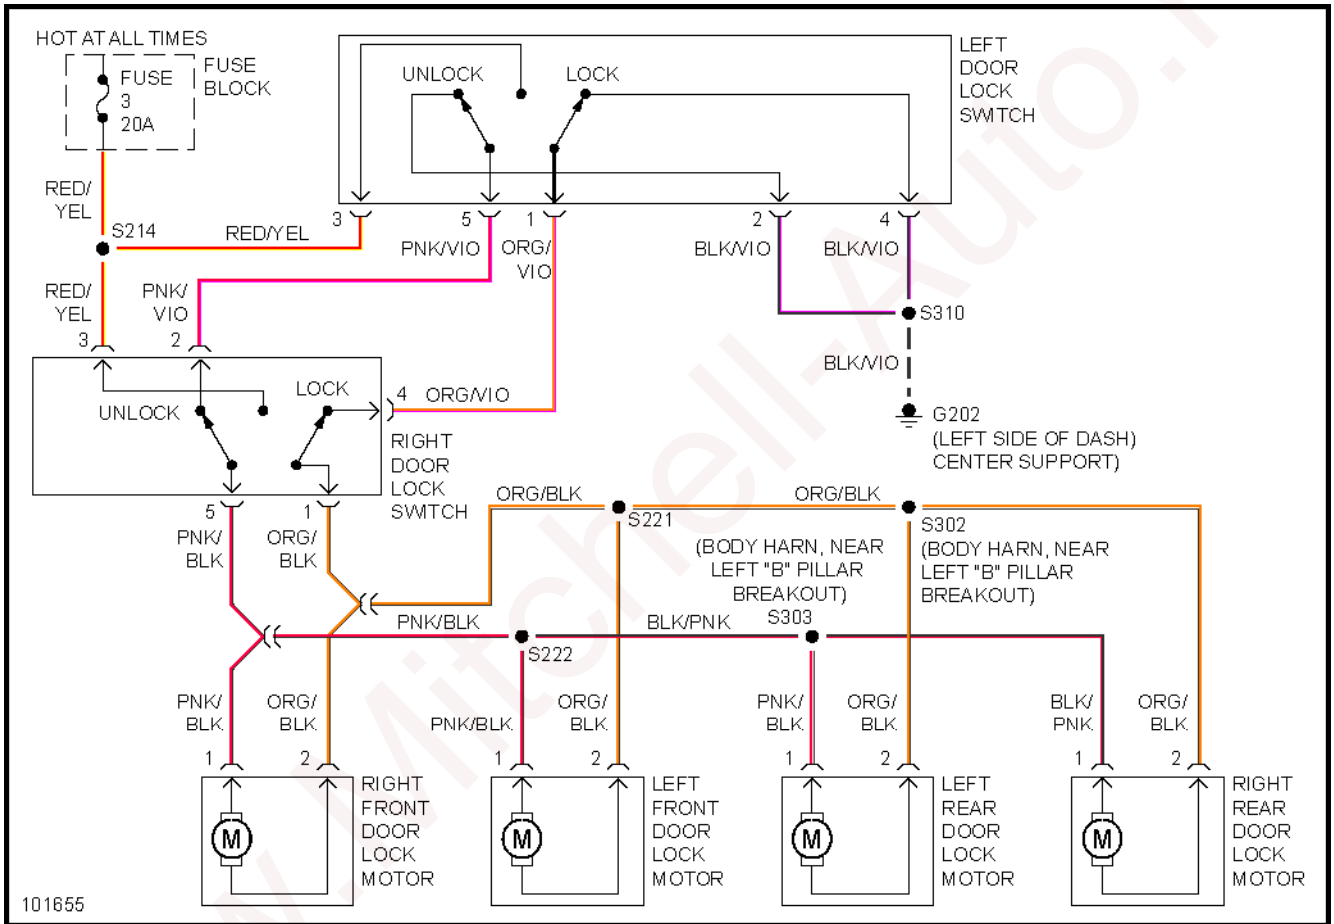

Fig. 20: Courtesy Lamp Circuit

1998 Dodge Neon Sport

1998 System Wiring Diagrams Dodge - Neon

Fig. 21: Instrument Illumination Circuit

POWER DISTRIBUTION

1998 Dodge Neon Sport

1998 System Wiring Diagrams Dodge - Neon

Fig. 22: Power Distribution Circuit (1 of 2)

1998 Dodge Neon Sport

1998 System Wiring Diagrams Dodge - Neon

Fig. 23: Power Distribution Circuit (2 of 2)

POWER DOOR LOCKS

1998 Dodge Neon Sport

1998 System Wiring Diagrams Dodge - Neon

Fig. 24: Door Lock Circuit

1998 Dodge Neon Sport

1998 System Wiring Diagrams Dodge - Neon

Fig. 25: Keyless Entry Circuit

POWER MIRRORS

1998 Dodge Neon Sport

1998 System Wiring Diagrams Dodge - Neon

Fig. 26: Power Mirror Circuit