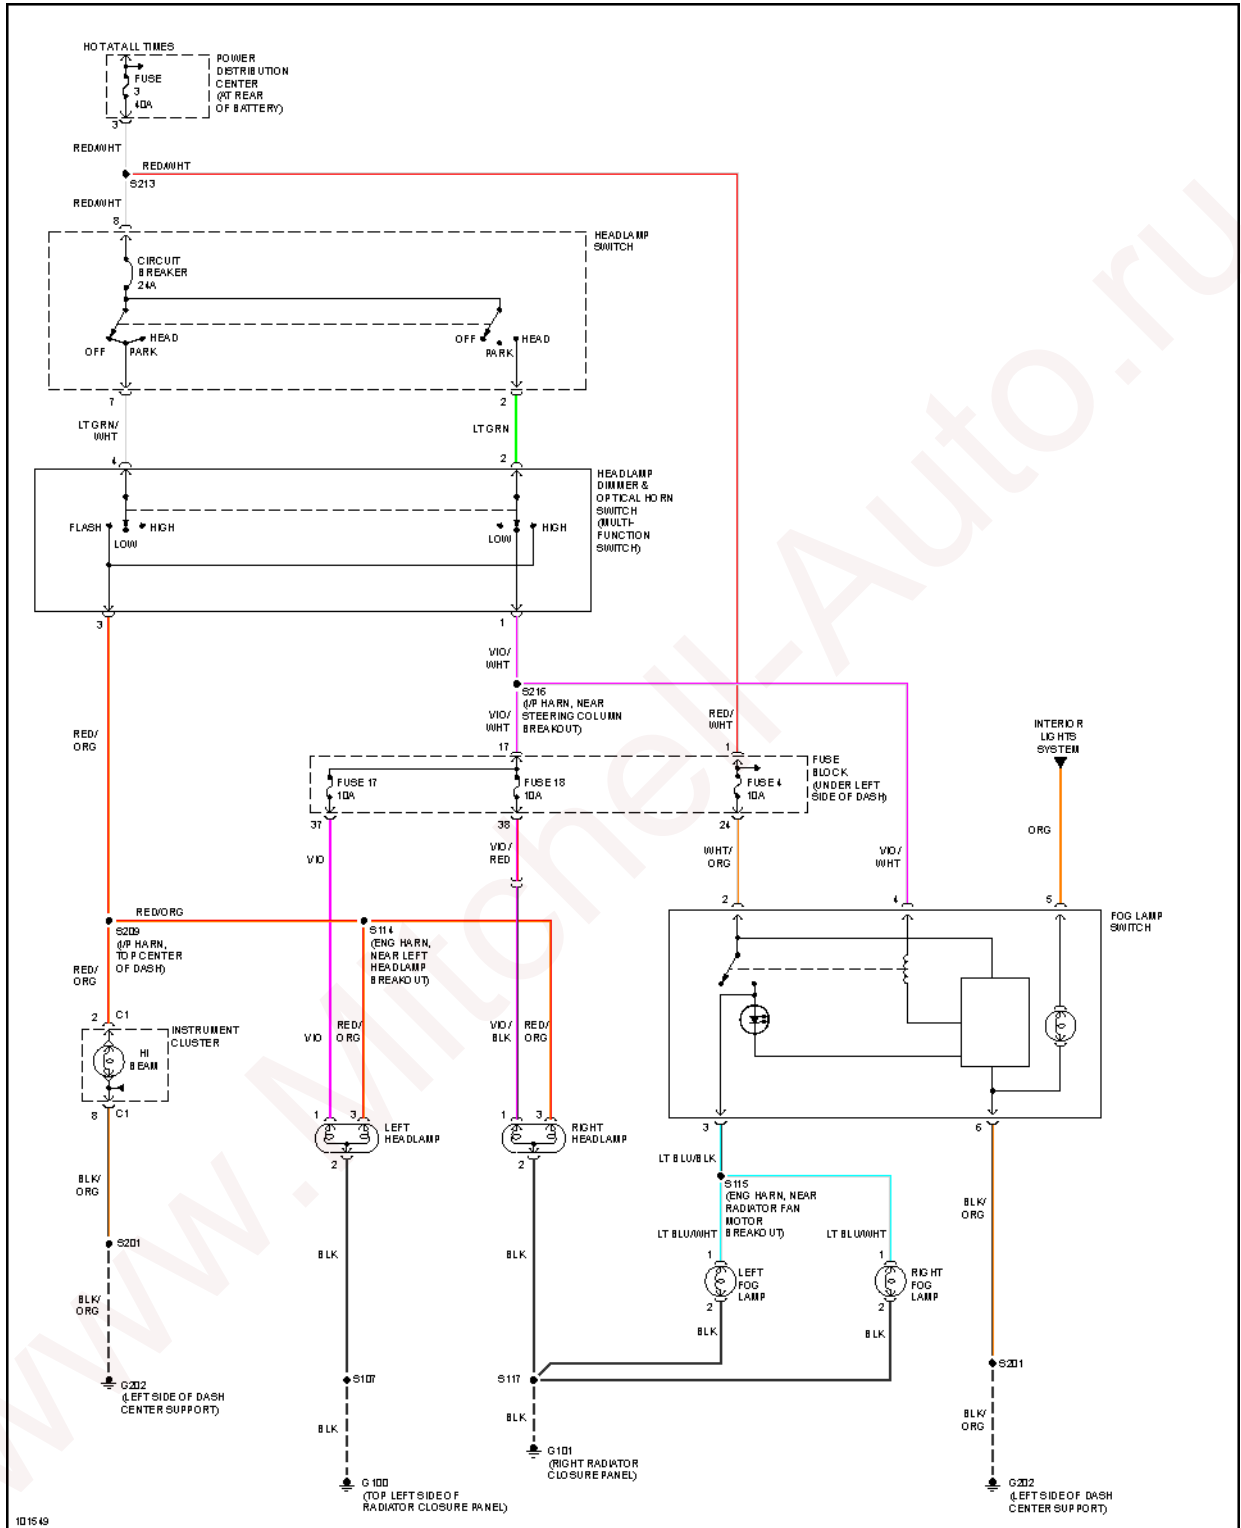

1998 Dodge Neon Sport

1998 System Wiring Diagrams Dodge - Neon

Fig. 16: Headlamps/Fog Lamps Circuit, W/O DRL

HORN

Fig. 17: Horn Circuit

INSTRUMENT CLUSTER

1998 Dodge Neon Sport

1998 System Wiring Diagrams Dodge - Neon