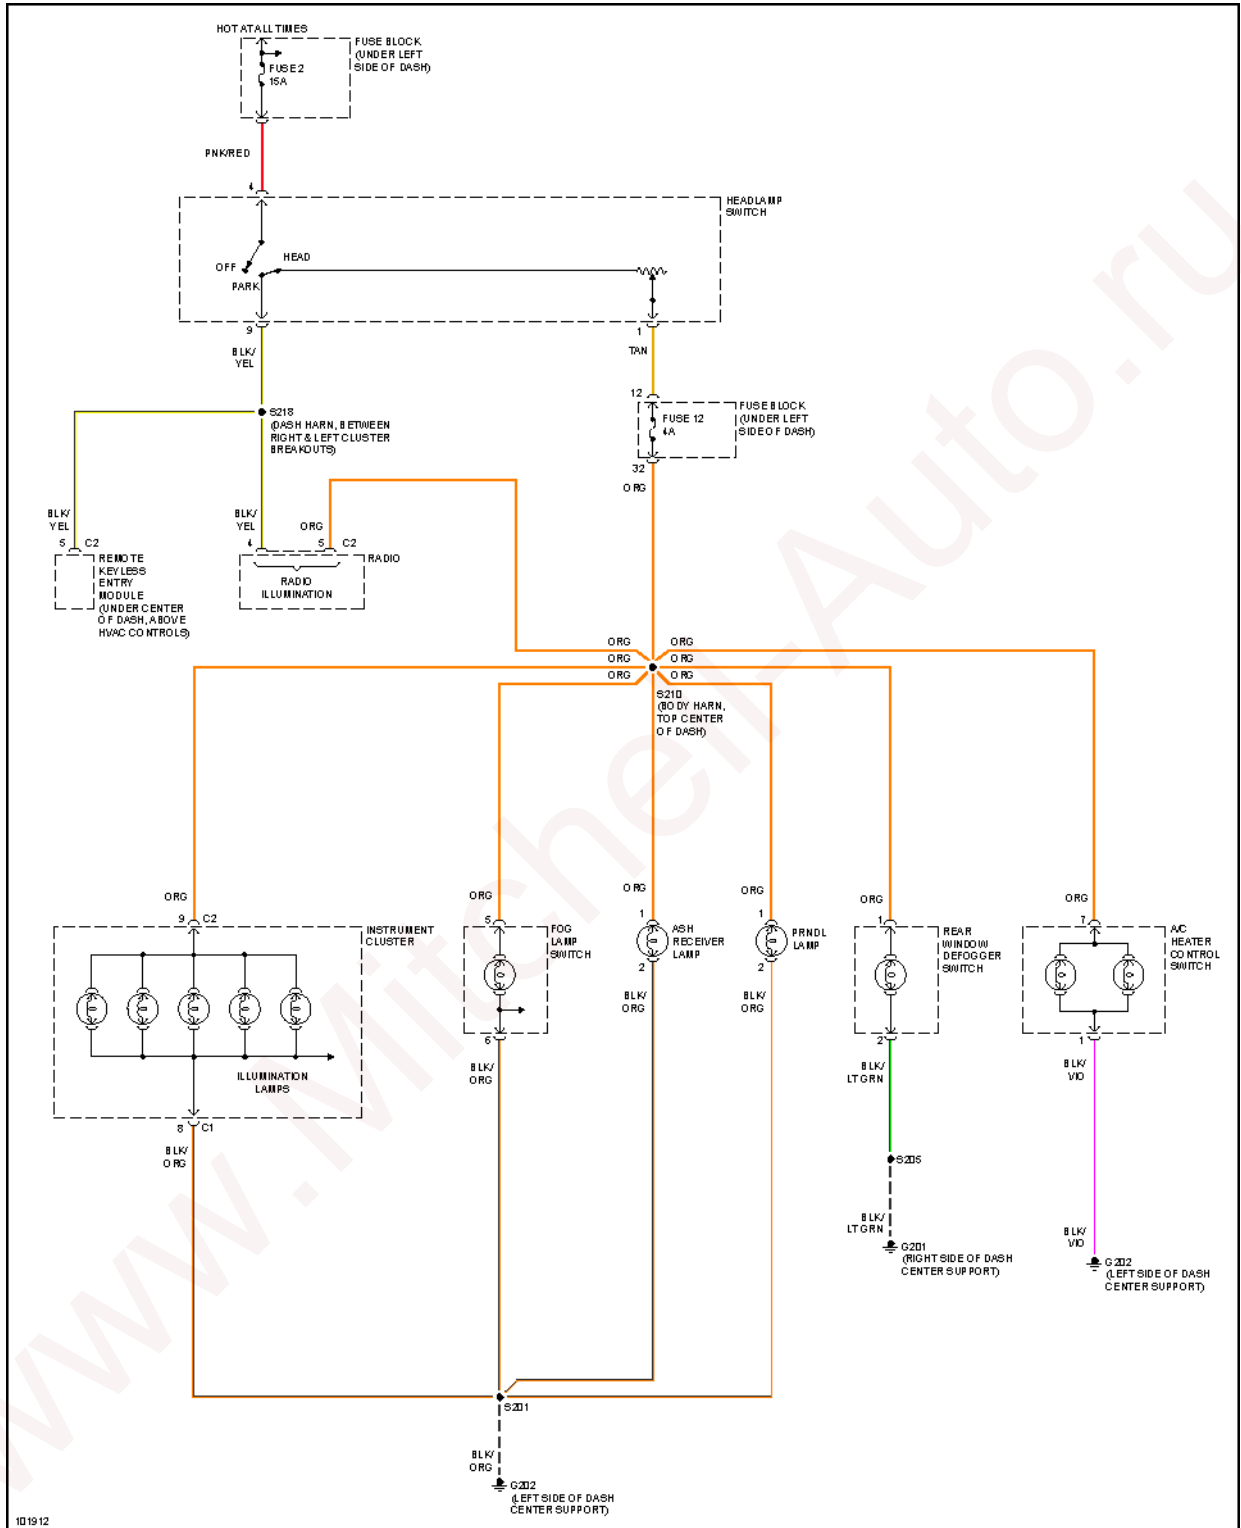

Fig. 18: Instrument Cluster Circuit (1 of 2)

1998 Dodge Neon Sport

1998 System Wiring Diagrams Dodge - Neon

Fig. 19: Instrument Cluster Circuit (2 of 2)

INTERIOR LIGHTS

1998 Dodge Neon Sport

1998 System Wiring Diagrams Dodge - Neon

Fig. 20: Courtesy Lamp Circuit

1998 Dodge Neon Sport

1998 System Wiring Diagrams Dodge - Neon

Fig. 21: Instrument Illumination Circuit

POWER DISTRIBUTION

1998 Dodge Neon Sport

1998 System Wiring Diagrams Dodge - Neon