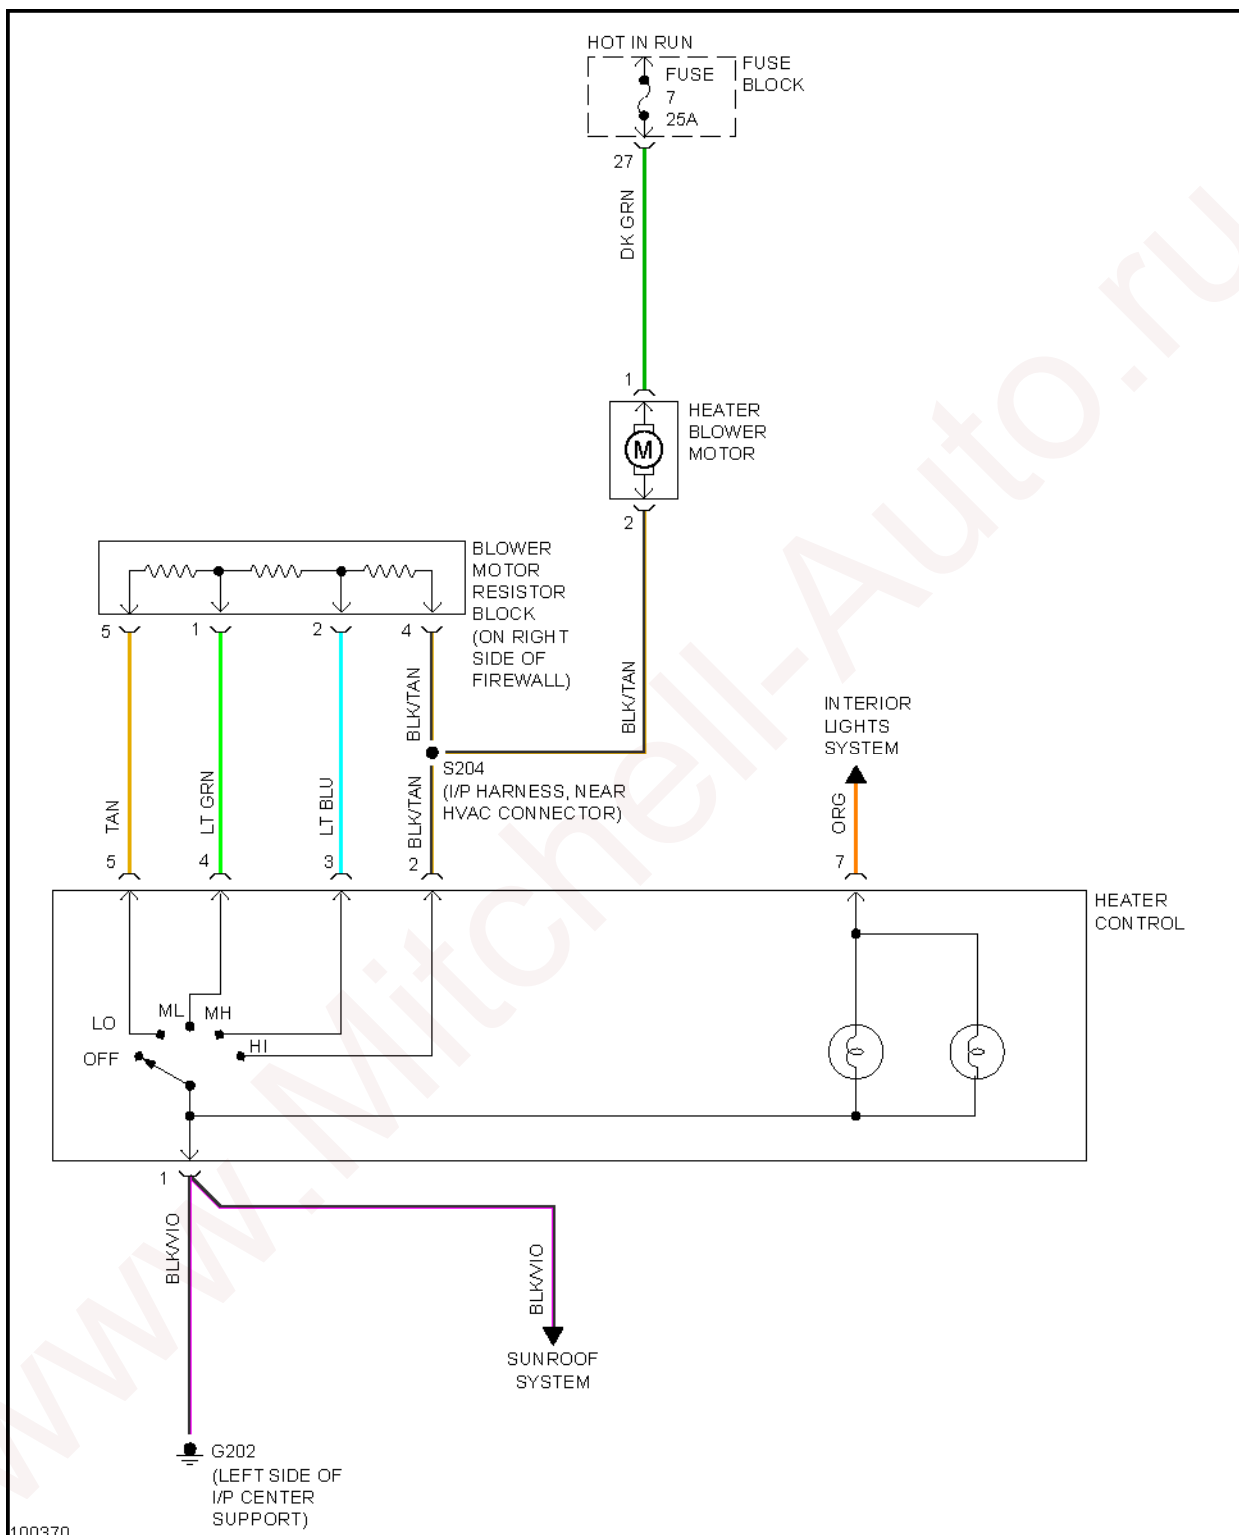

1998 Dodge Neon Sport

1998 System Wiring Diagrams Dodge - Neon

Fig. 1: A/C Circuit

Fig. 2: Heater Circuit

ANTI-LOCK BRAKES

1998 Dodge Neon Sport

1998 System Wiring Diagrams Dodge - Neon

Fig. 3: Anti-lock Brake Circuits