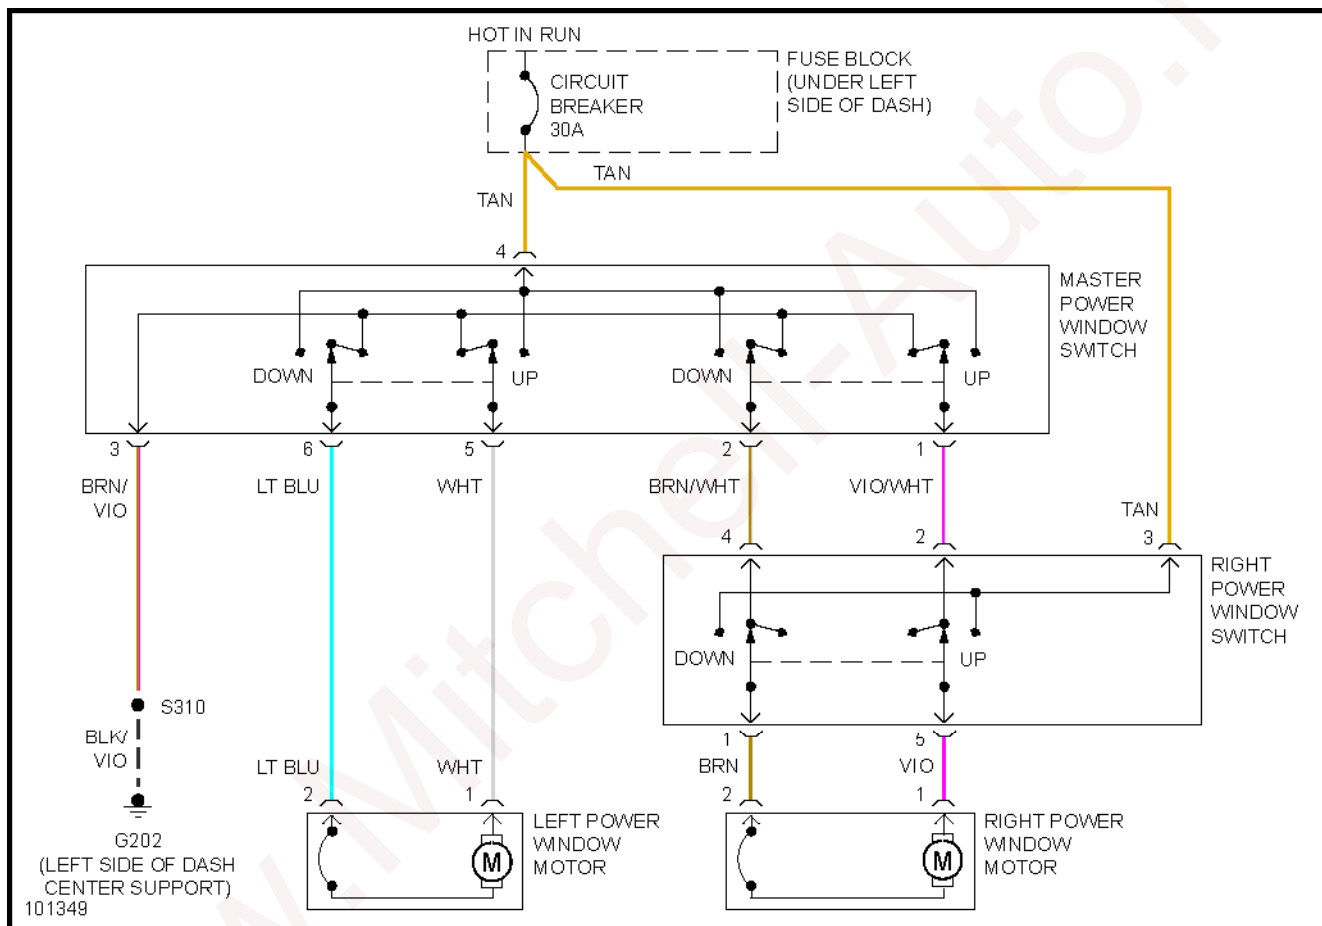

POWER TOP/SUNROOF

1998 Dodge Neon Sport

1998 System Wiring Diagrams Dodge - Neon

Fig. 27: Power Top/Sunroof Circuits

POWER WINDOWS

1998 Dodge Neon Sport

1998 System Wiring Diagrams Dodge - Neon

Fig. 28: Power Window Circuit