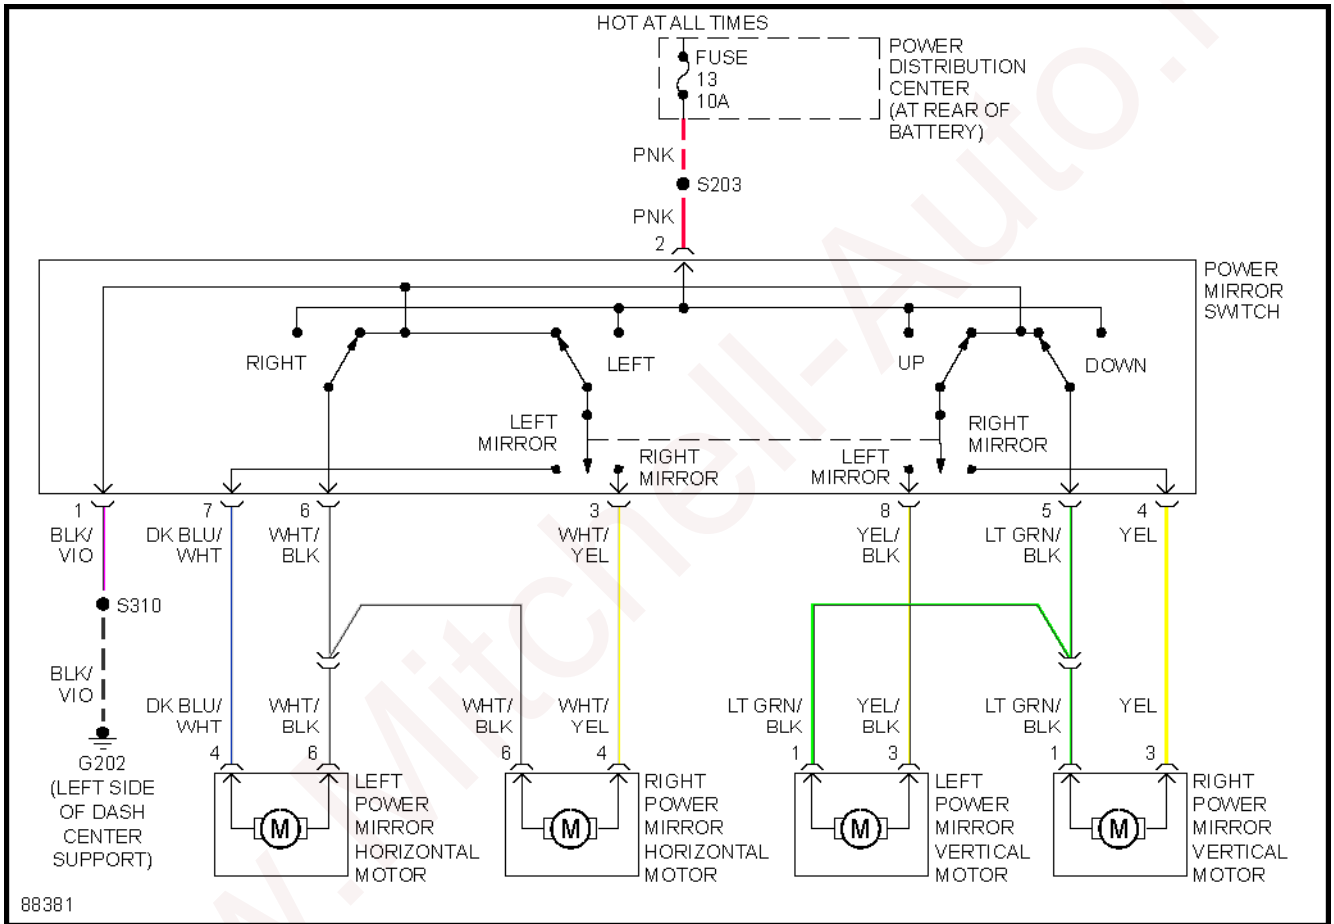

Fig. 24: Door Lock Circuit

1998 Dodge Neon Sport

1998 System Wiring Diagrams Dodge - Neon

Fig. 25: Keyless Entry Circuit

POWER MIRRORS

1998 Dodge Neon Sport

1998 System Wiring Diagrams Dodge - Neon

Fig. 26: Power Mirror Circuit

POWER TOP/SUNROOF

1998 Dodge Neon Sport

1998 System Wiring Diagrams Dodge - Neon

Fig. 27: Power Top/Sunroof Circuits

POWER WINDOWS

1998 Dodge Neon Sport

1998 System Wiring Diagrams Dodge - Neon

Fig. 28: Power Window Circuit