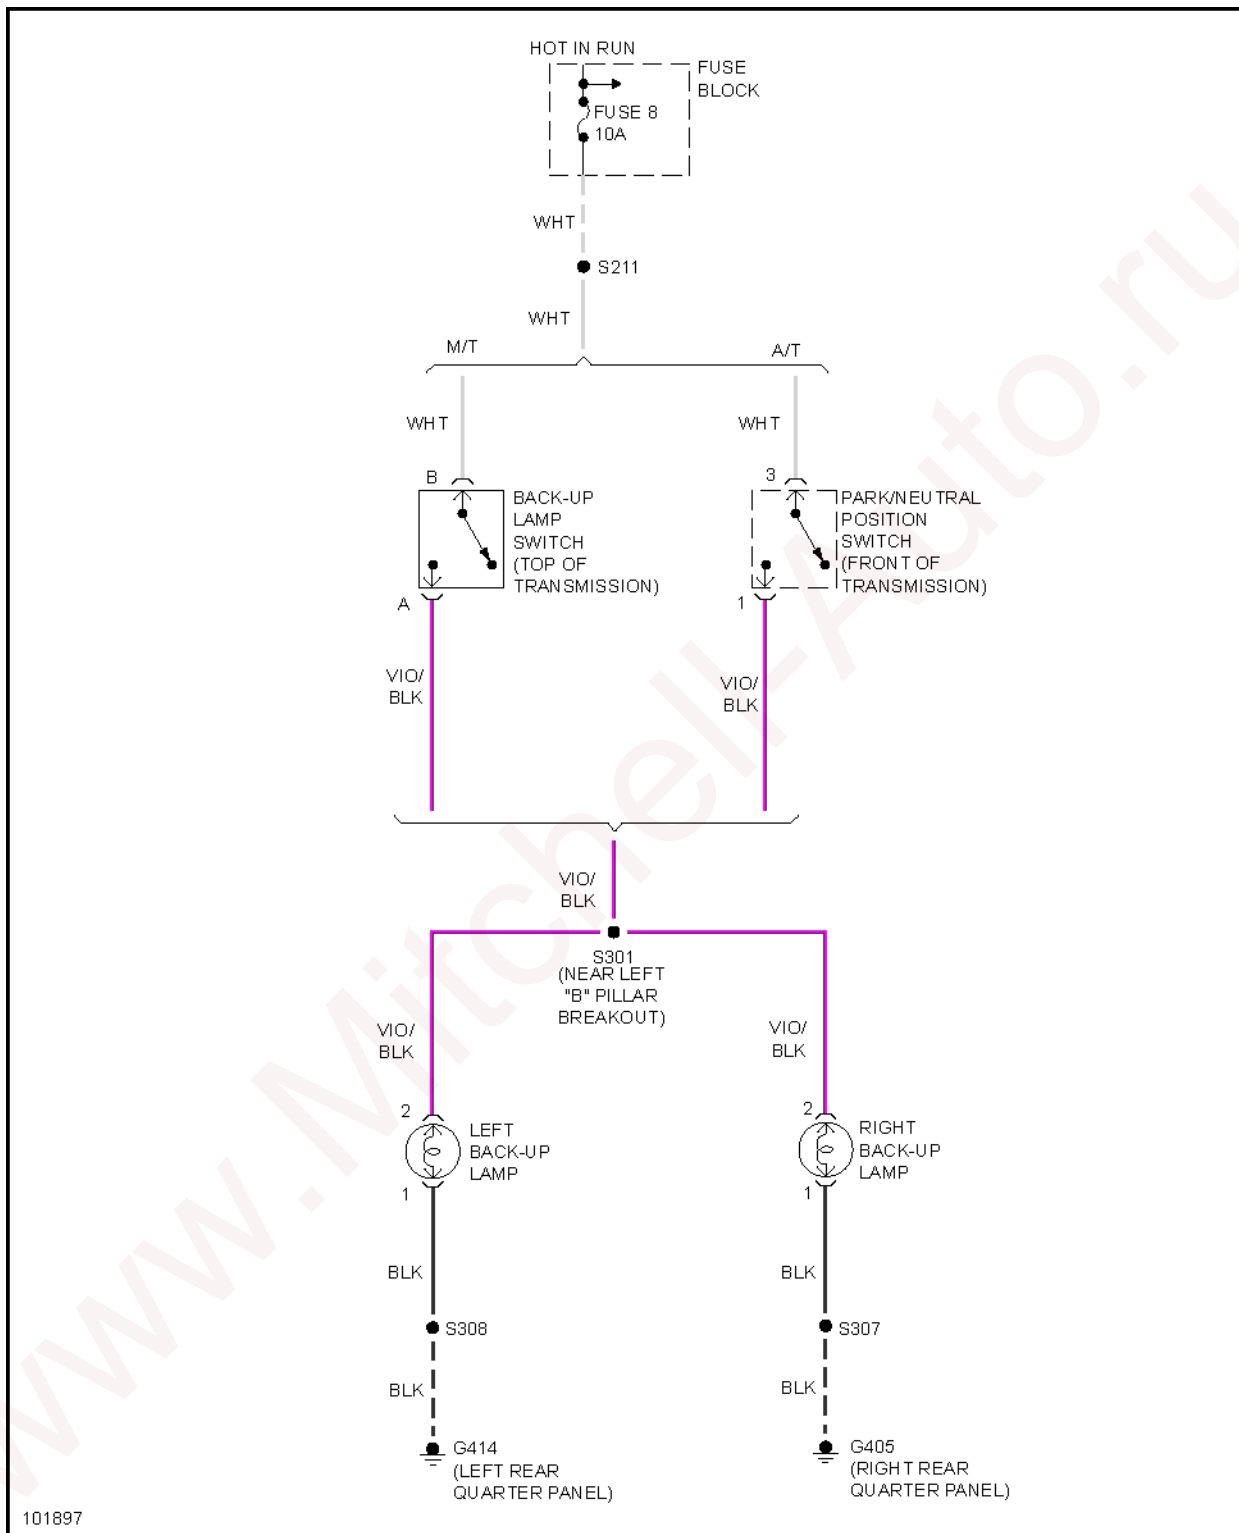

1998 Dodge Neon Sport

1998 System Wiring Diagrams Dodge - Neon

Fig. 10: 2.0L, Engine Performance Circuits (3 of 3)

EXTERIOR LIGHTS

1998 Dodge Neon Sport

1998 System Wiring Diagrams Dodge - Neon

Fig. 11: Back-up Lamps Circuit