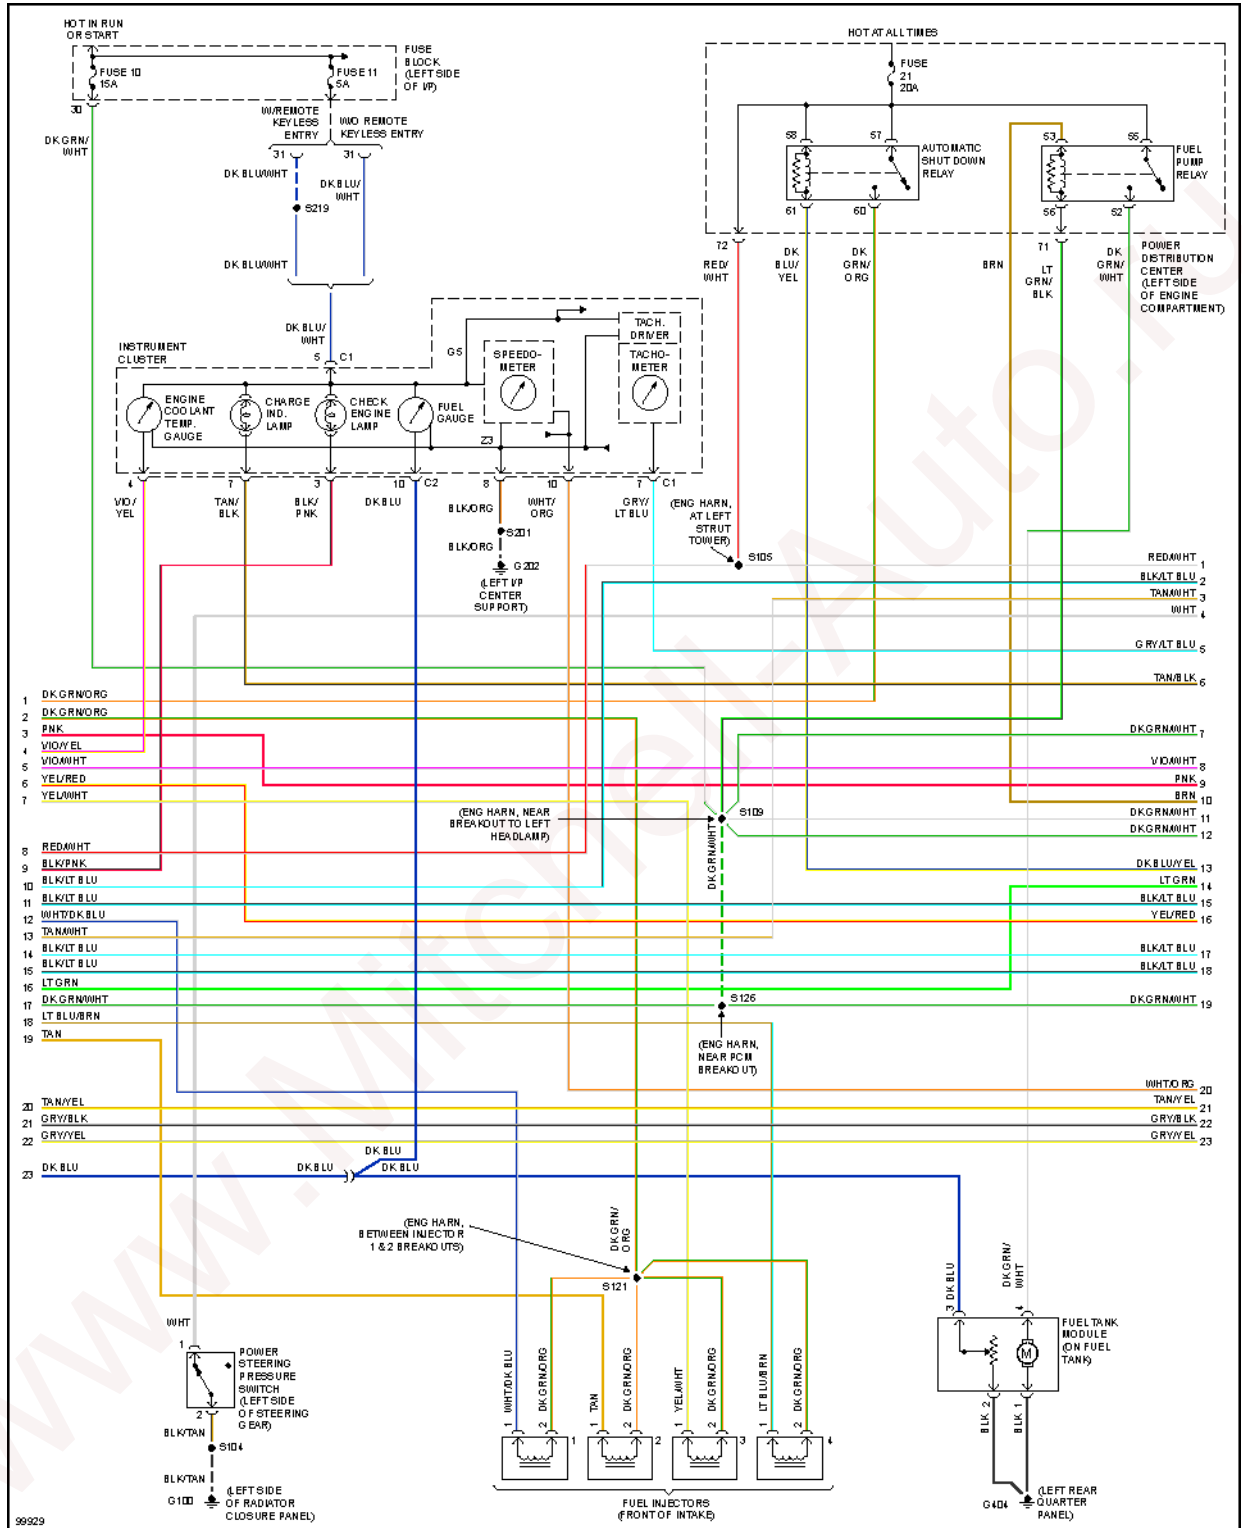

CRUISE CONTROL

1998 Dodge Neon Sport

1998 System Wiring Diagrams Dodge - Neon

Fig. 6: Cruise Control Circuit

DEFOGGERS

1998 Dodge Neon Sport

1998 System Wiring Diagrams Dodge - Neon

Fig. 7: Defogger Circuit

ENGINE PERFORMANCE

1998 Dodge Neon Sport

1998 System Wiring Diagrams Dodge - Neon

2.0L

Fig. 8: 2.0L, Engine Performance Circuits (1 of 3)

1998 Dodge Neon Sport

1998 System Wiring Diagrams Dodge - Neon

Fig. 9: 2.0L, Engine Performance Circuits (2 of 3)

1998 Dodge Neon Sport

1998 System Wiring Diagrams Dodge - Neon

Fig. 10: 2.0L, Engine Performance Circuits (3 of 3)

EXTERIOR LIGHTS

1998 Dodge Neon Sport

1998 System Wiring Diagrams Dodge - Neon

Fig. 11: Back-up Lamps Circuit