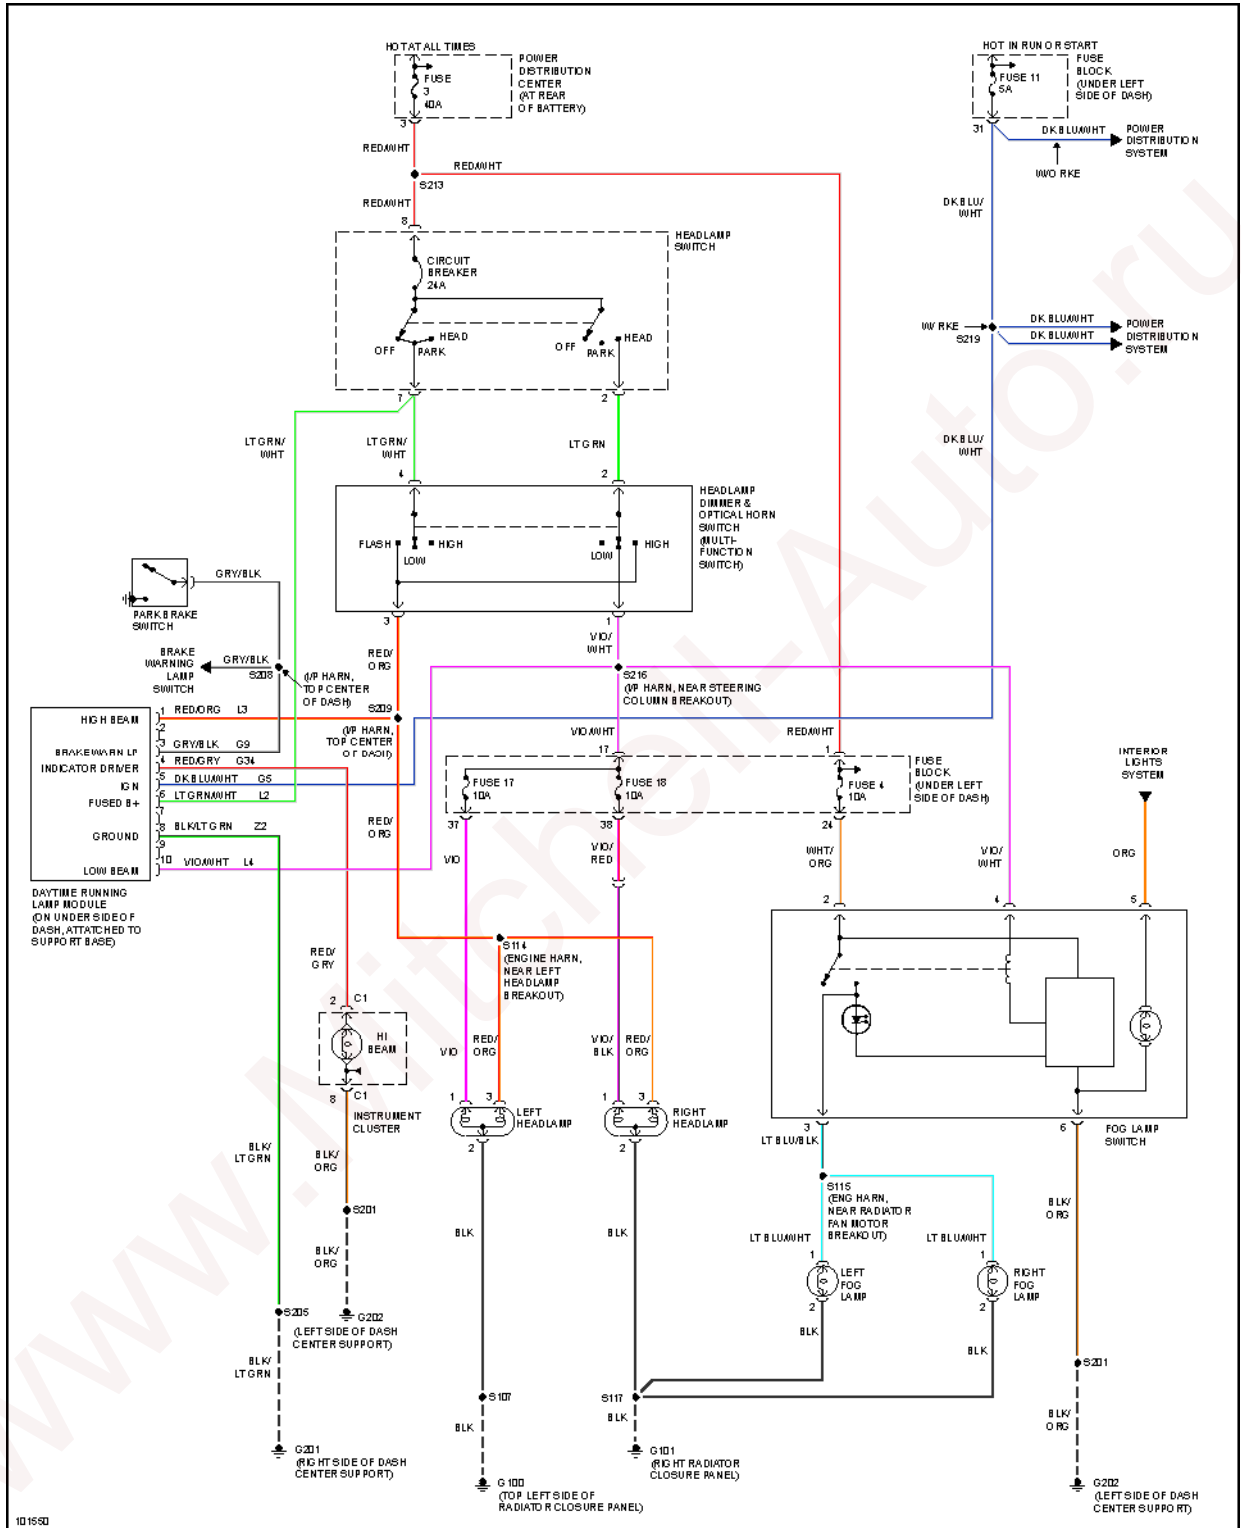

1998 Dodge Neon Sport

1998 System Wiring Diagrams Dodge - Neon

Fig. 14: Ground Distribution Circuit (2 of 2)

HEADLIGHTS

1998 Dodge Neon Sport

1998 System Wiring Diagrams Dodge - Neon

Fig. 15: Headlamps/Fog Lamps Circuit, W/ DRL

1998 Dodge Neon Sport

1998 System Wiring Diagrams Dodge - Neon

Fig. 16: Headlamps/Fog Lamps Circuit, W/O DRL

HORN

Fig. 17: Horn Circuit

INSTRUMENT CLUSTER

1998 Dodge Neon Sport

1998 System Wiring Diagrams Dodge - Neon