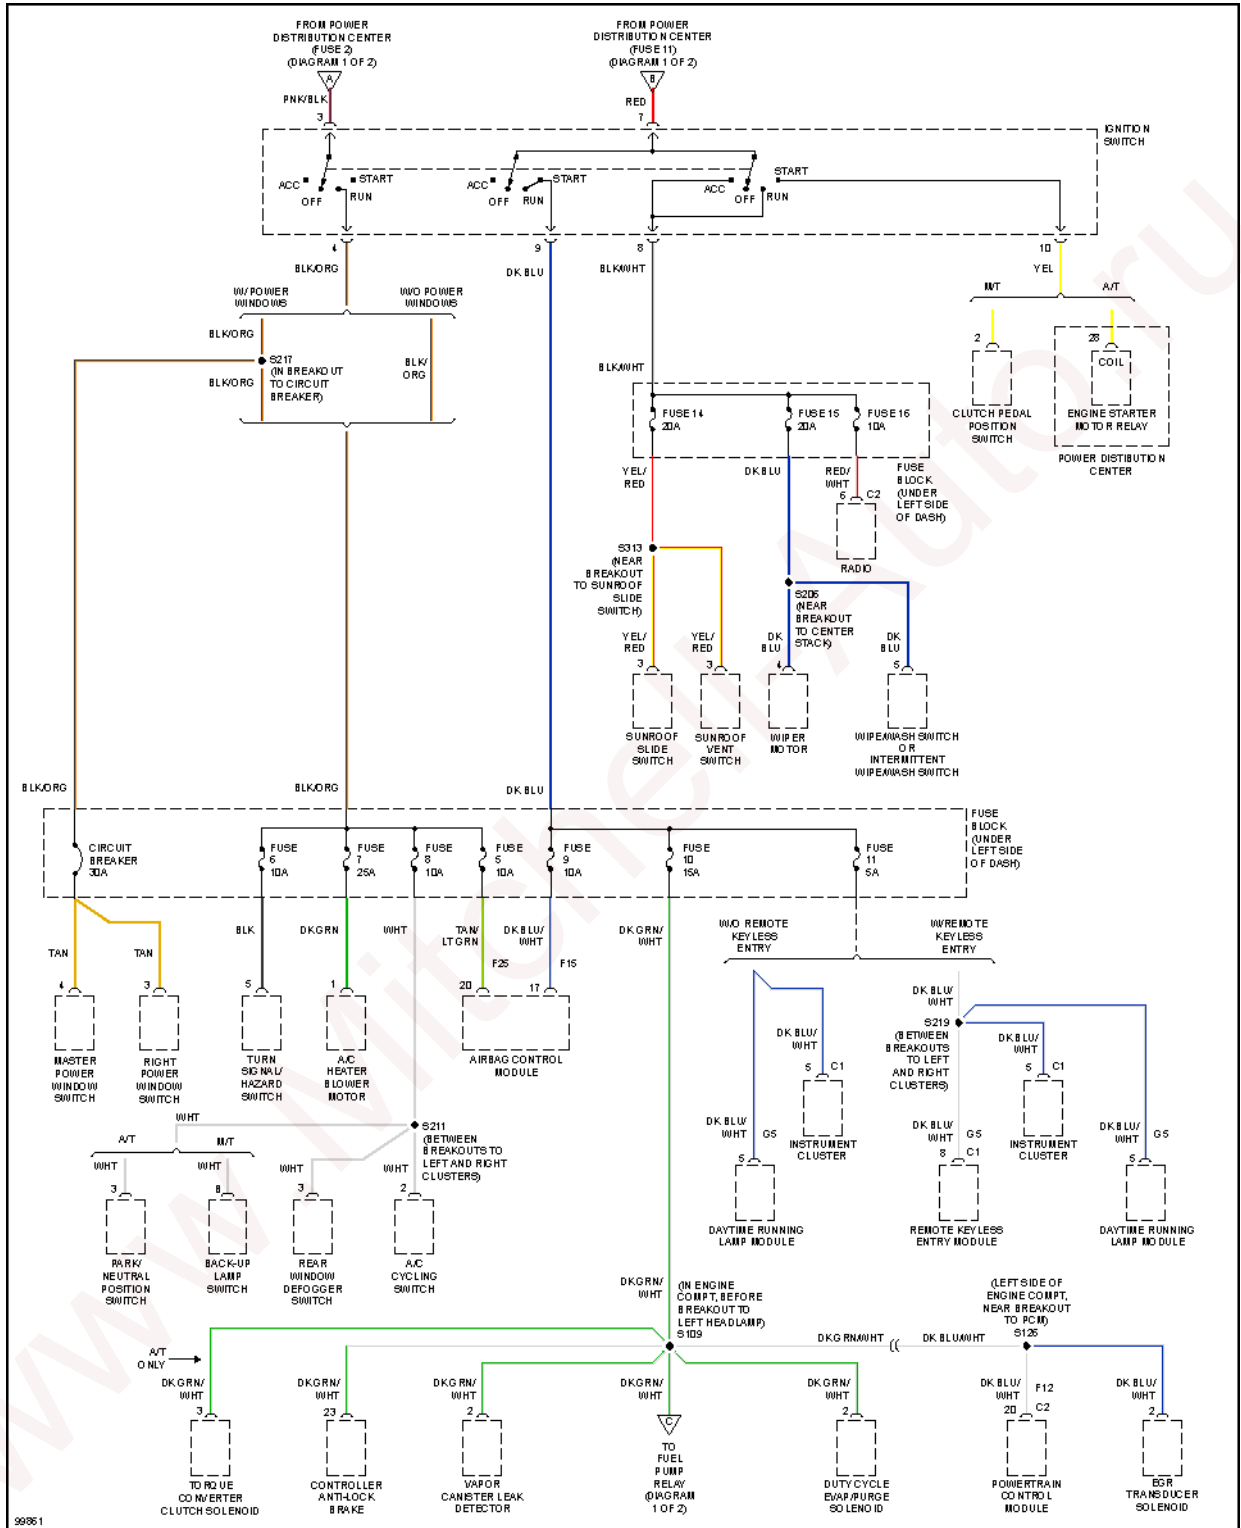

Fig. 20: Courtesy Lamp Circuit

1998 Dodge Neon Sport

1998 System Wiring Diagrams Dodge - Neon

Fig. 21: Instrument Illumination Circuit

POWER DISTRIBUTION

1998 Dodge Neon Sport

1998 System Wiring Diagrams Dodge - Neon

Fig. 22: Power Distribution Circuit (1 of 2)

1998 Dodge Neon Sport

1998 System Wiring Diagrams Dodge - Neon

Fig. 23: Power Distribution Circuit (2 of 2)

POWER DOOR LOCKS

1998 Dodge Neon Sport

1998 System Wiring Diagrams Dodge - Neon

Fig. 24: Door Lock Circuit

1998 Dodge Neon Sport

1998 System Wiring Diagrams Dodge - Neon

Fig. 25: Keyless Entry Circuit

POWER MIRRORS

1998 Dodge Neon Sport

1998 System Wiring Diagrams Dodge - Neon

Fig. 26: Power Mirror Circuit