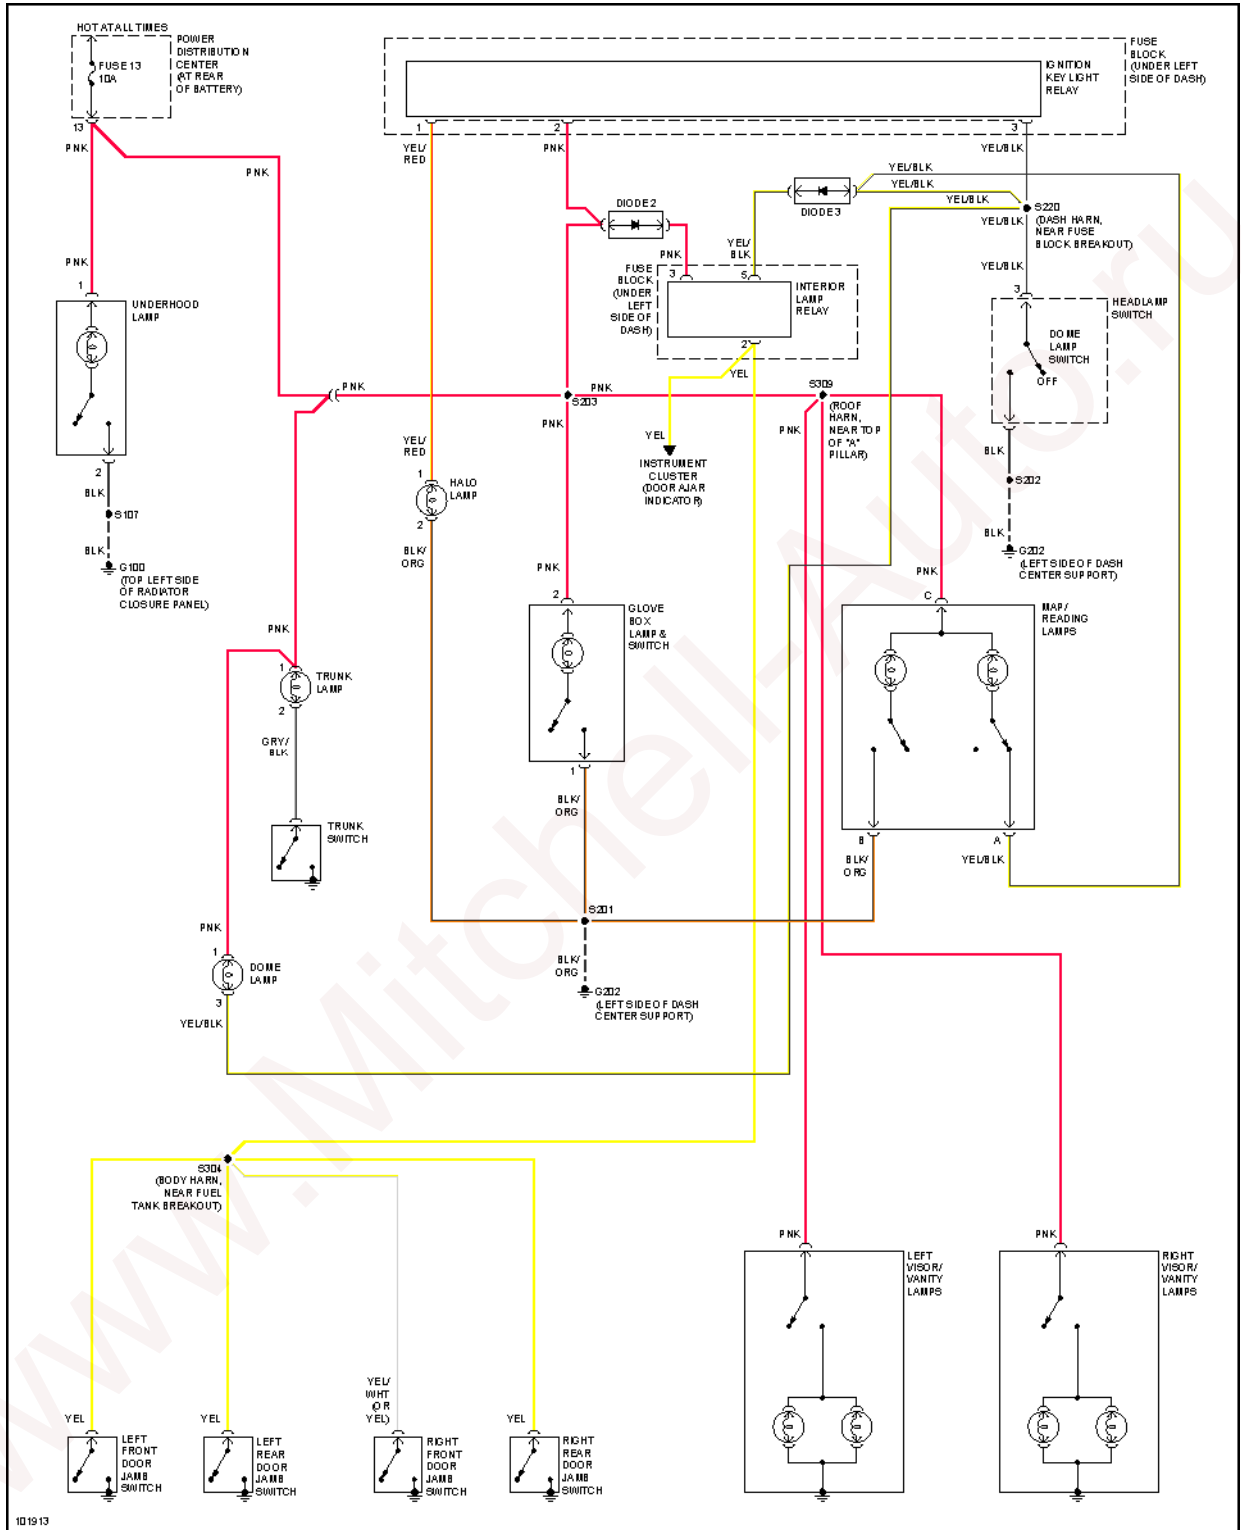

Fig. 18: Instrument Cluster Circuit (1 of 2)

1998 Dodge Neon Sport

1998 System Wiring Diagrams Dodge - Neon

Fig. 19: Instrument Cluster Circuit (2 of 2)

INTERIOR LIGHTS

1998 Dodge Neon Sport

1998 System Wiring Diagrams Dodge - Neon

Fig. 20: Courtesy Lamp Circuit

1998 Dodge Neon Sport

1998 System Wiring Diagrams Dodge - Neon

Fig. 21: Instrument Illumination Circuit

POWER DISTRIBUTION

1998 Dodge Neon Sport

1998 System Wiring Diagrams Dodge - Neon