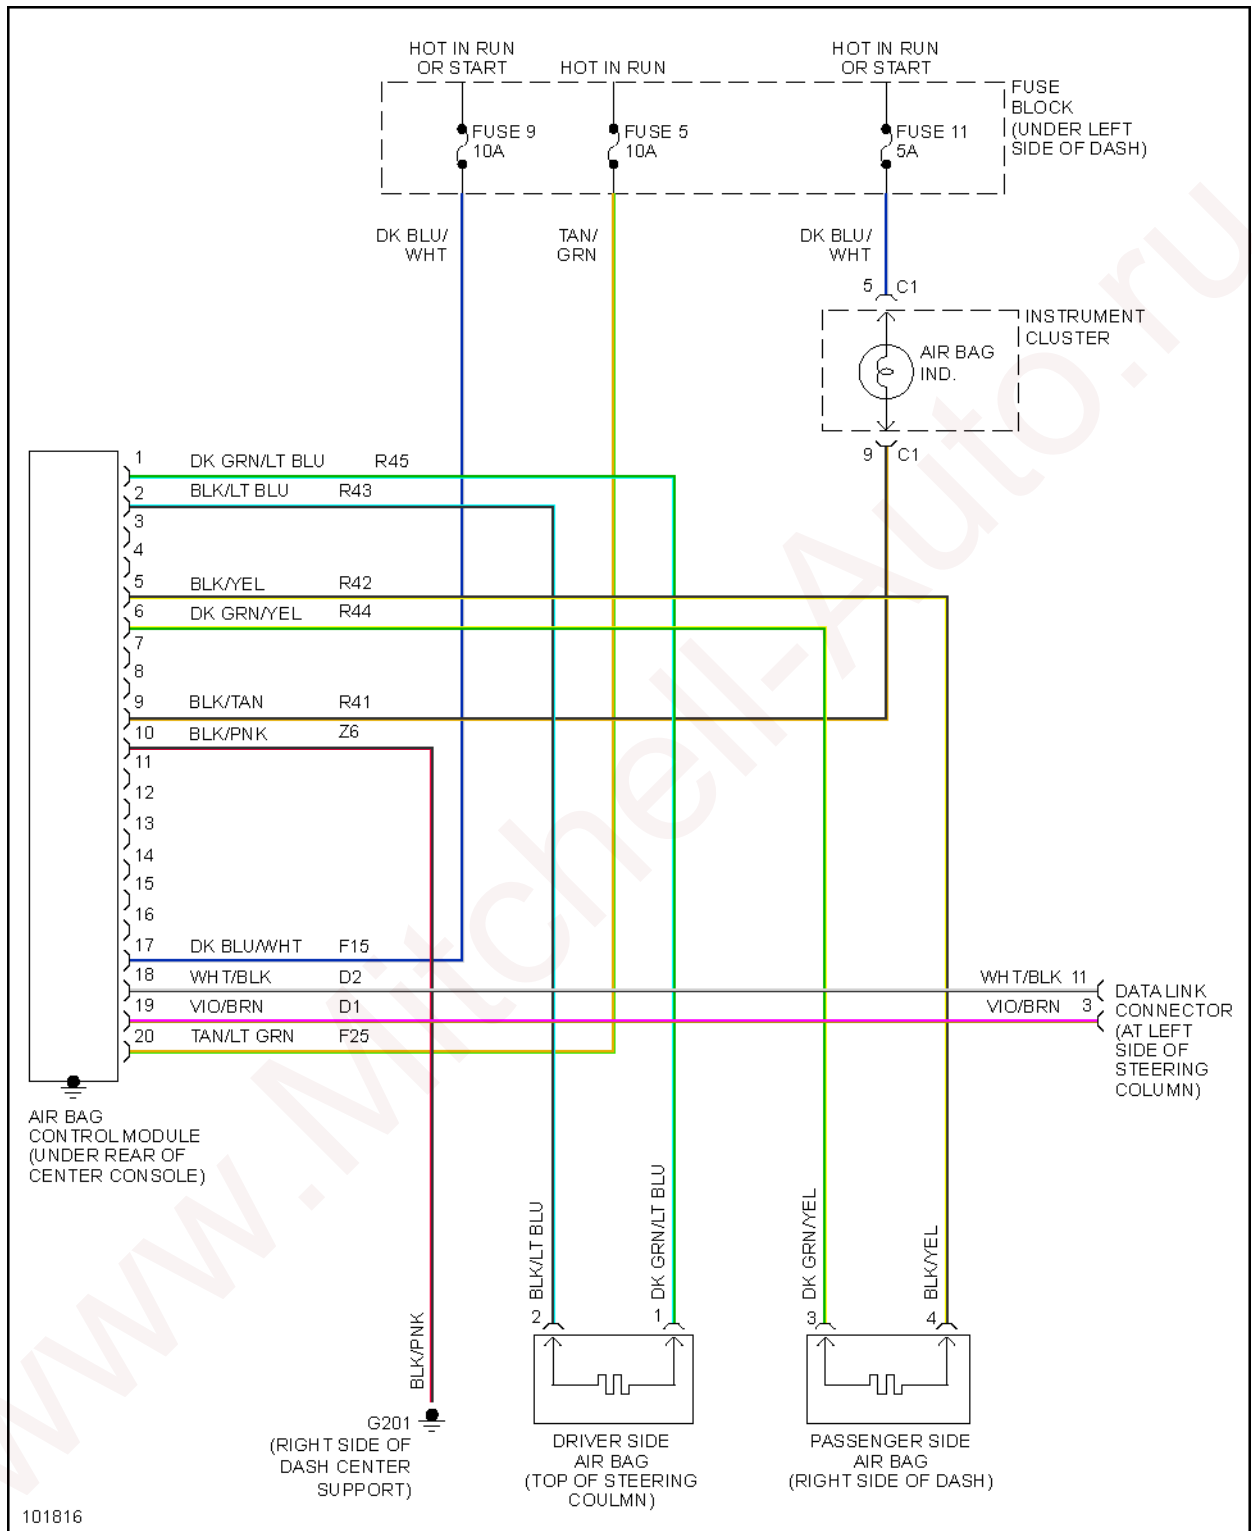

POWER TOP/SUNROOF

1998 Dodge Neon Sport

1998 System Wiring Diagrams Dodge - Neon

Fig. 27: Power Top/Sunroof Circuits

POWER WINDOWS

1998 Dodge Neon Sport

1998 System Wiring Diagrams Dodge - Neon

Fig. 28: Power Window Circuit

1998 Dodge Neon Sport

1998 System Wiring Diagrams Dodge - Neon

Fig. 31: Starting Circuit

SUPPLEMENTAL RESTRAINTS

1998 Dodge Neon Sport

1998 System Wiring Diagrams Dodge - Neon

Fig. 32: Supplemental Restraint Circuit

TRANSMISSION

1998 Dodge Neon Sport

1998 System Wiring Diagrams Dodge - Neon

Fig. 33: Transmission Circuit

WARNING SYSTEMS

1998 Dodge Neon Sport

1998 System Wiring Diagrams Dodge - Neon

Fig. 34: Warning System Circuits

WIPER/WASHER

1998 Dodge Neon Sport

1998 System Wiring Diagrams Dodge - Neon

Fig. 35: 2-Speed Wiper/Washer Circuit

1998 Dodge Neon Sport

1998 System Wiring Diagrams Dodge - Neon

Fig. 36: Interval Wiper/Washer Circuit