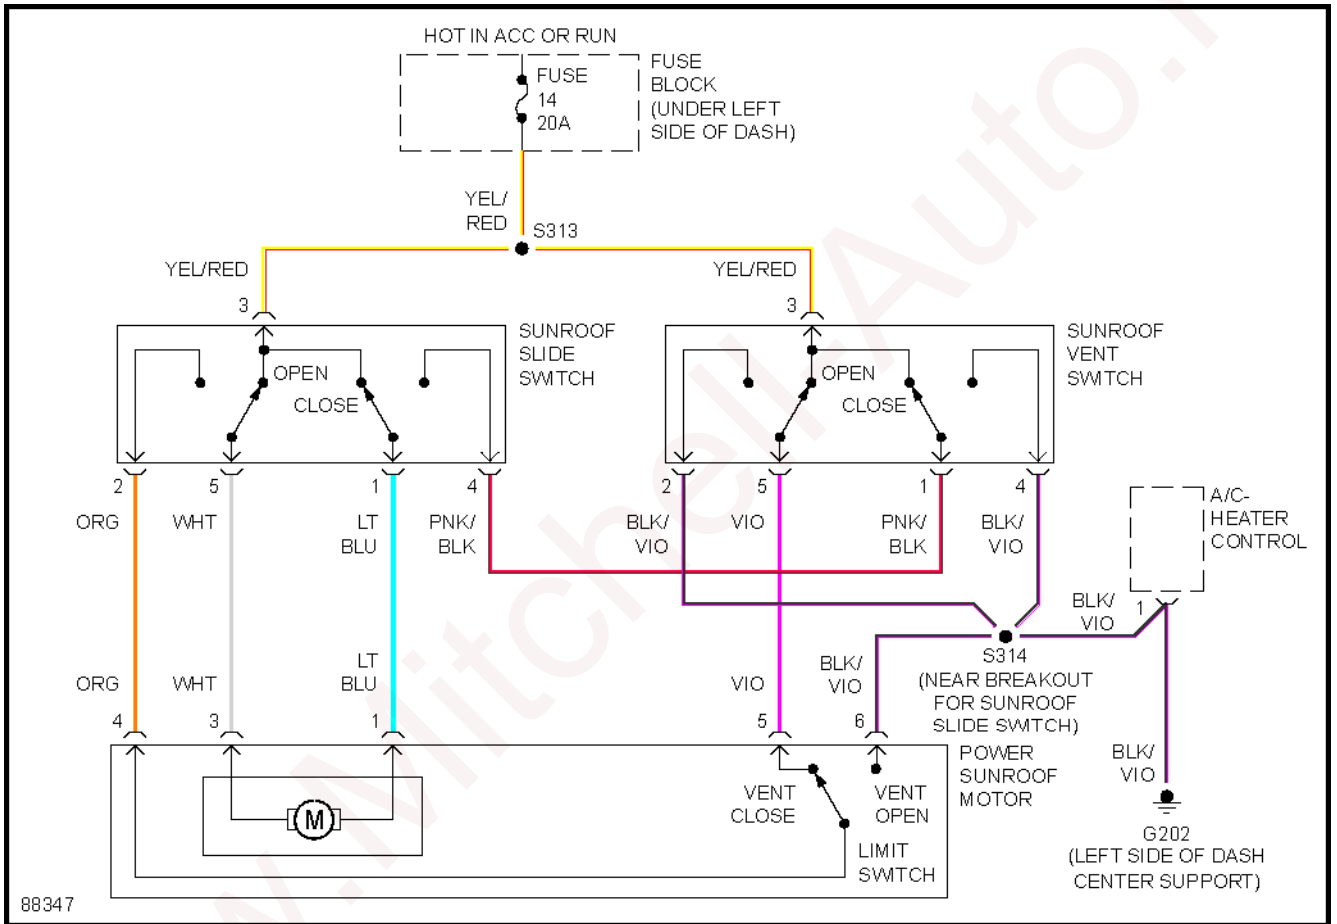

POWER TOP/SUNROOF

1998 Dodge Neon Sport

1998 System Wiring Diagrams Dodge - Neon

Fig. 27: Power Top/Sunroof Circuits

POWER WINDOWS

1998 Dodge Neon Sport

1998 System Wiring Diagrams Dodge - Neon

Fig. 28: Power Window Circuit