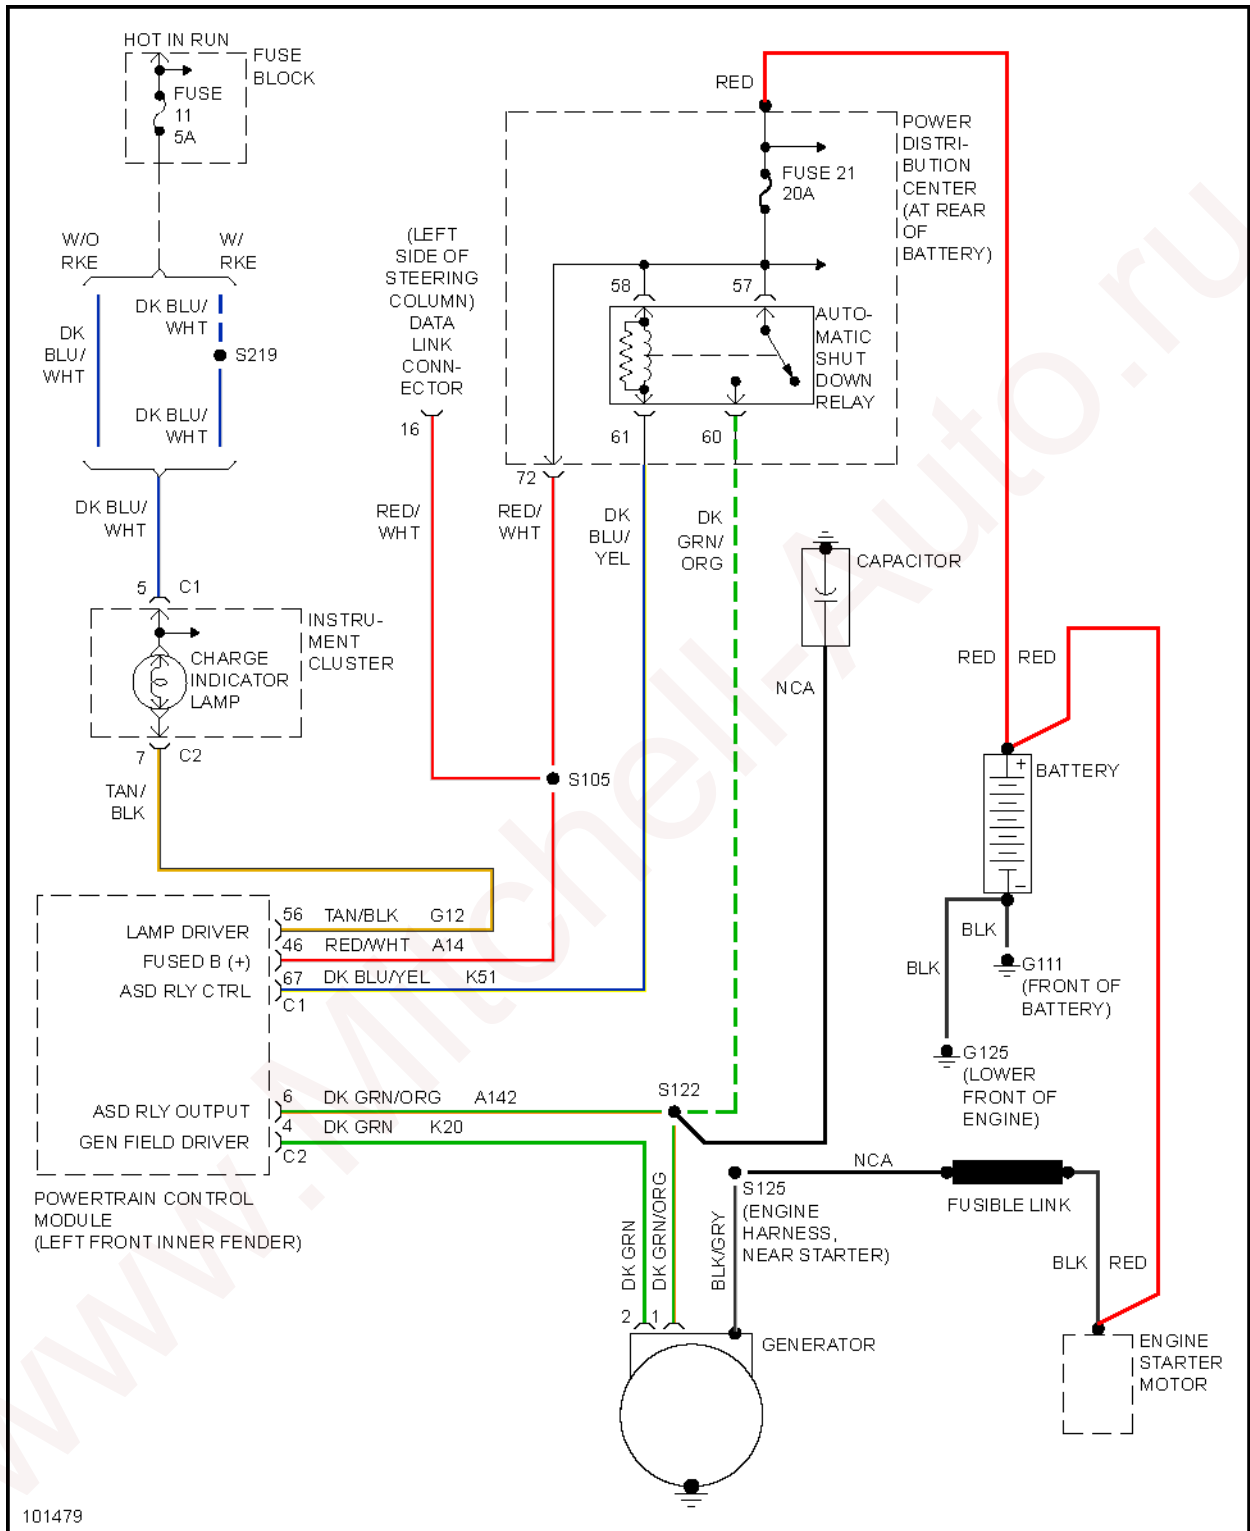

POWER TOP/SUNROOF

1998 Dodge Neon Sport

1998 System Wiring Diagrams Dodge - Neon

Fig. 27: Power Top/Sunroof Circuits

POWER WINDOWS

1998 Dodge Neon Sport

1998 System Wiring Diagrams Dodge - Neon

Fig. 28: Power Window Circuit

RADIO

1998 Dodge Neon Sport

1998 System Wiring Diagrams Dodge - Neon

Fig. 29: Radio Circuits

STARTING/CHARGING

1998 Dodge Neon Sport

1998 System Wiring Diagrams Dodge - Neon

Fig. 30: Charging Circuit

1998 Dodge Neon Sport

1998 System Wiring Diagrams Dodge - Neon

Fig. 31: Starting Circuit

SUPPLEMENTAL RESTRAINTS

1998 Dodge Neon Sport

1998 System Wiring Diagrams Dodge - Neon

Fig. 32: Supplemental Restraint Circuit