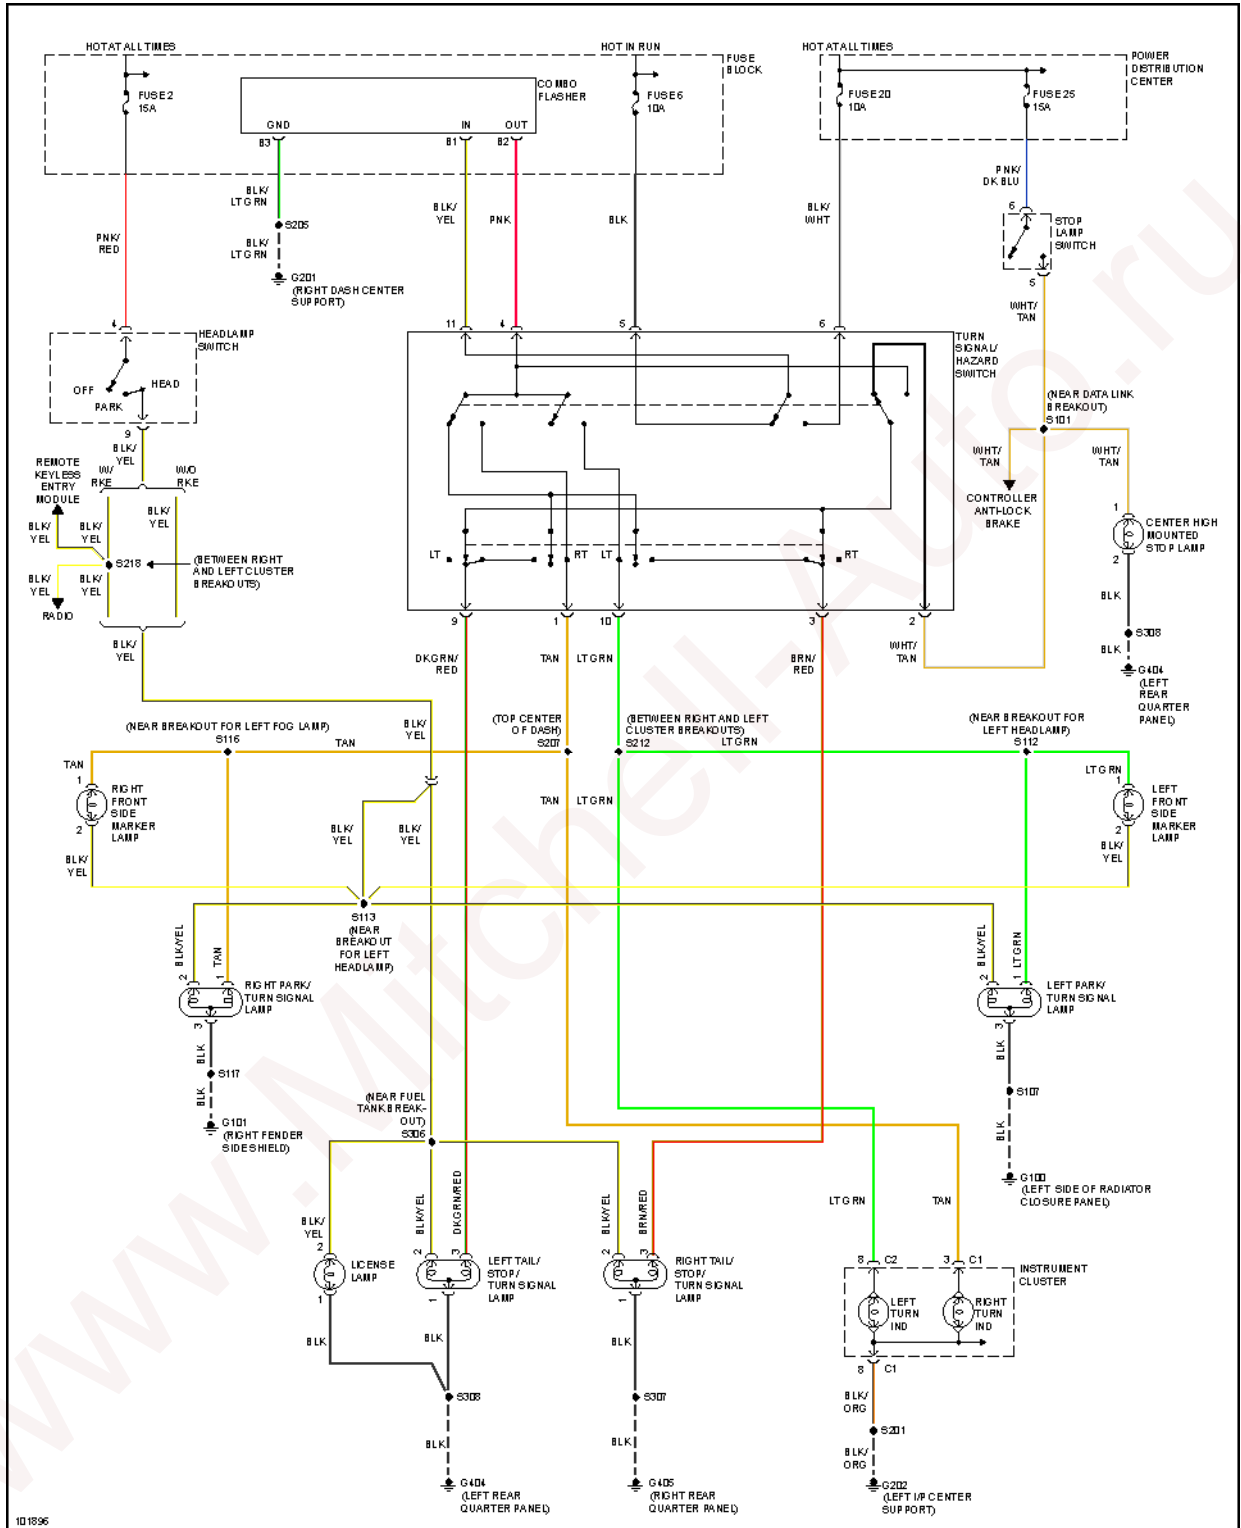

1998 Dodge Neon Sport

1998 System Wiring Diagrams Dodge - Neon

Fig. 12: Exterior Lamps Circuit

GROUND DISTRIBUTION

1998 Dodge Neon Sport

1998 System Wiring Diagrams Dodge - Neon

Fig. 13: Ground Distribution Circuit (1 of 2)