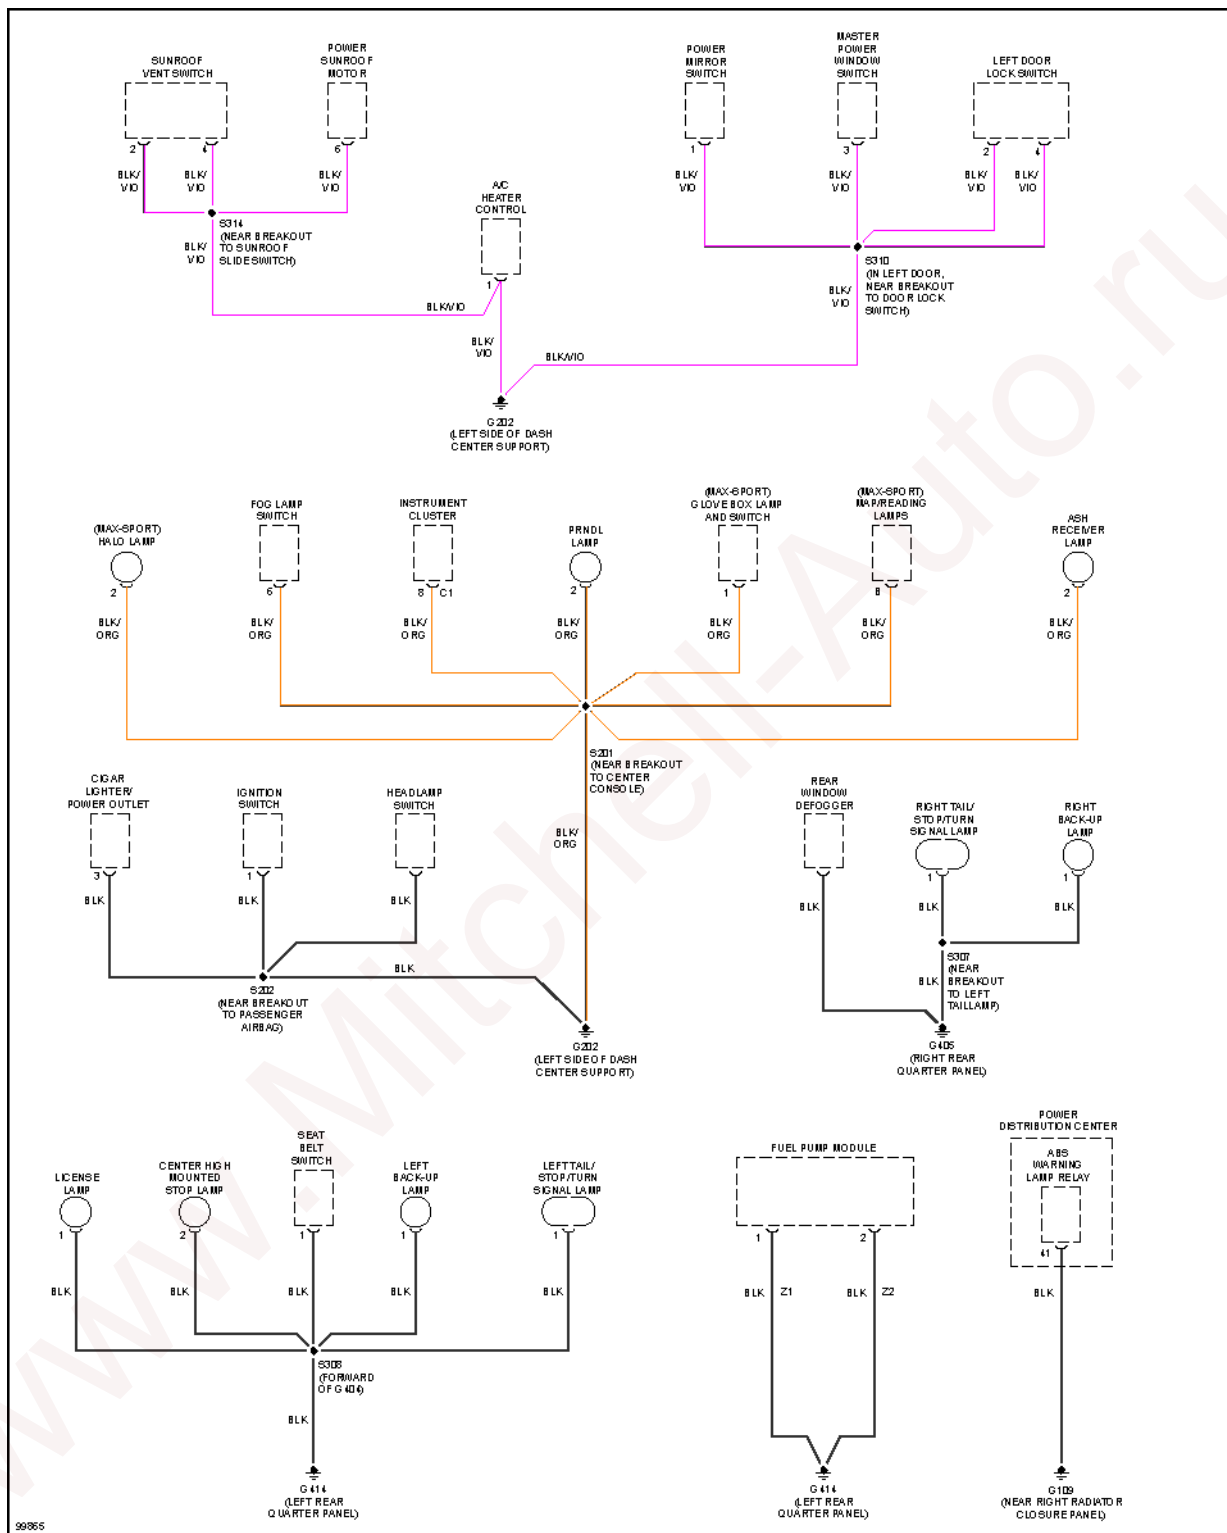

1998 Dodge Neon Sport

1998 System Wiring Diagrams Dodge - Neon

Fig. 14: Ground Distribution Circuit (2 of 2)

HEADLIGHTS

1998 Dodge Neon Sport

1998 System Wiring Diagrams Dodge - Neon

Fig. 15: Headlamps/Fog Lamps Circuit, W/ DRL