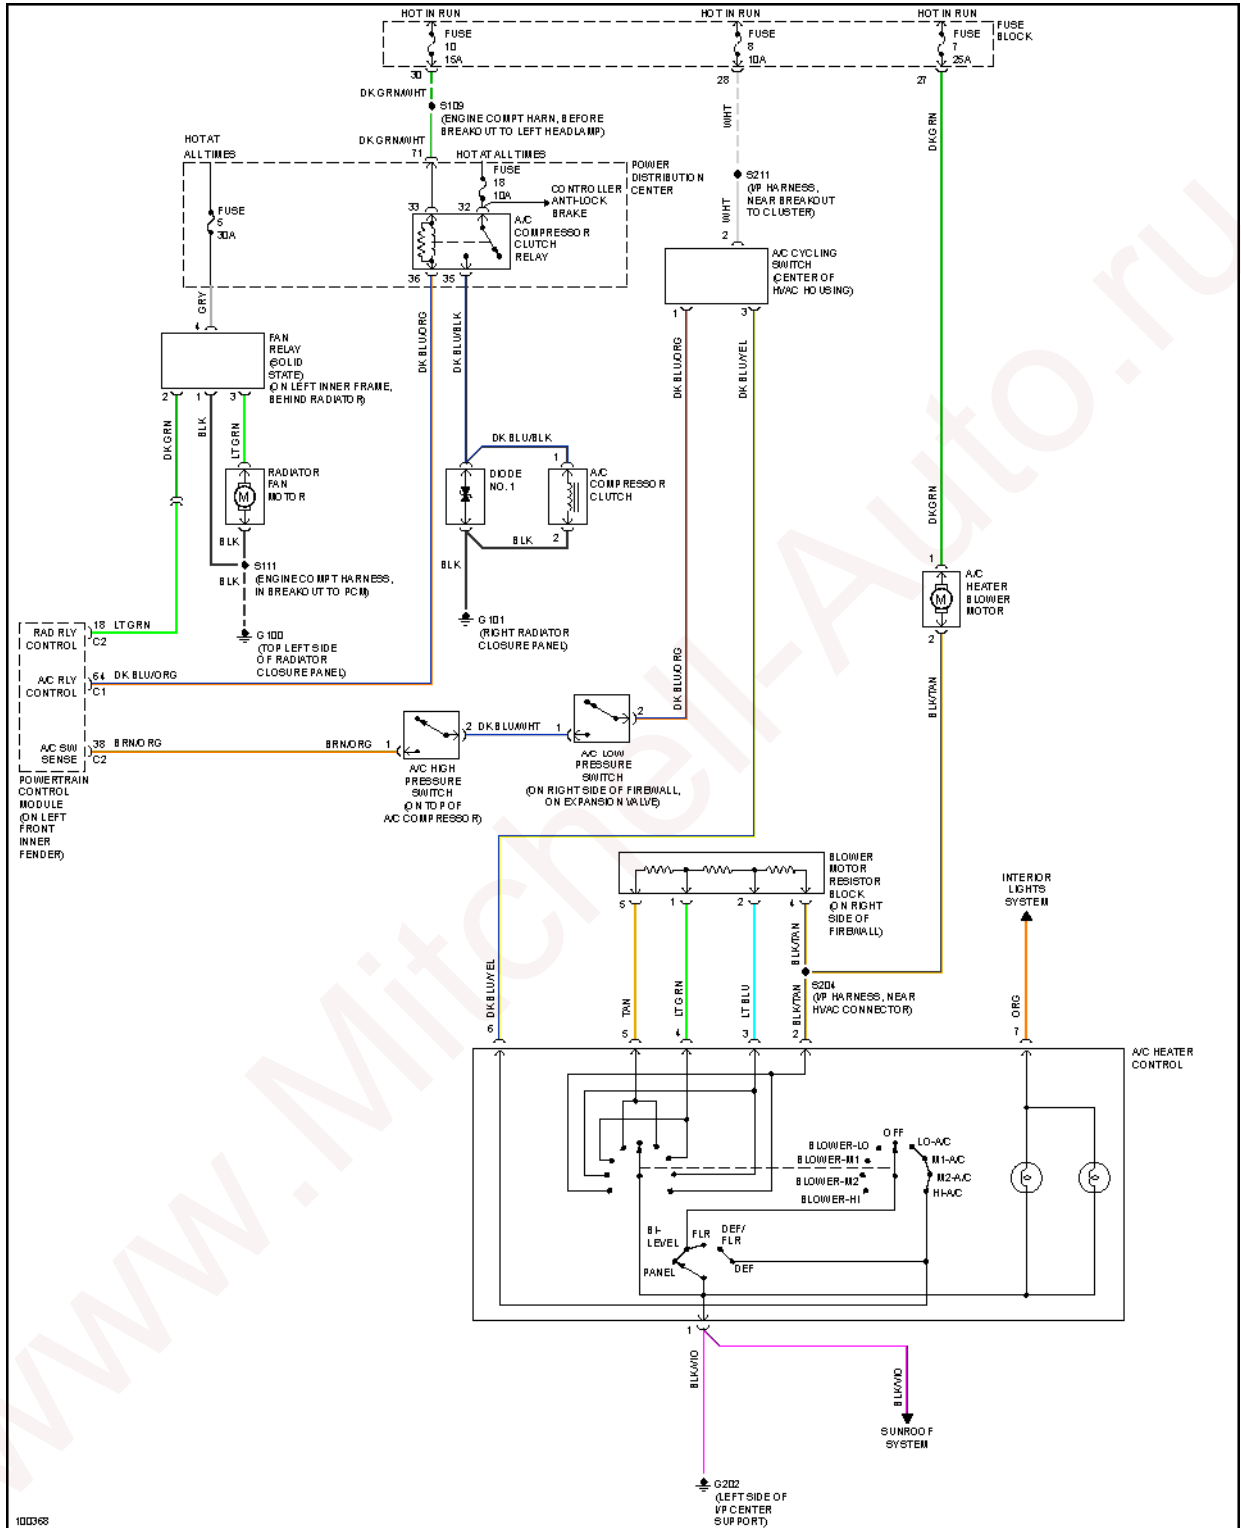

1998 Dodge Neon Sport

1998 System Wiring Diagrams Dodge - Neon

Fig. 1: A/C Circuit

Fig. 2: Heater Circuit

ANTI-LOCK BRAKES

1998 Dodge Neon Sport

1998 System Wiring Diagrams Dodge - Neon

Fig. 3: Anti-lock Brake Circuits