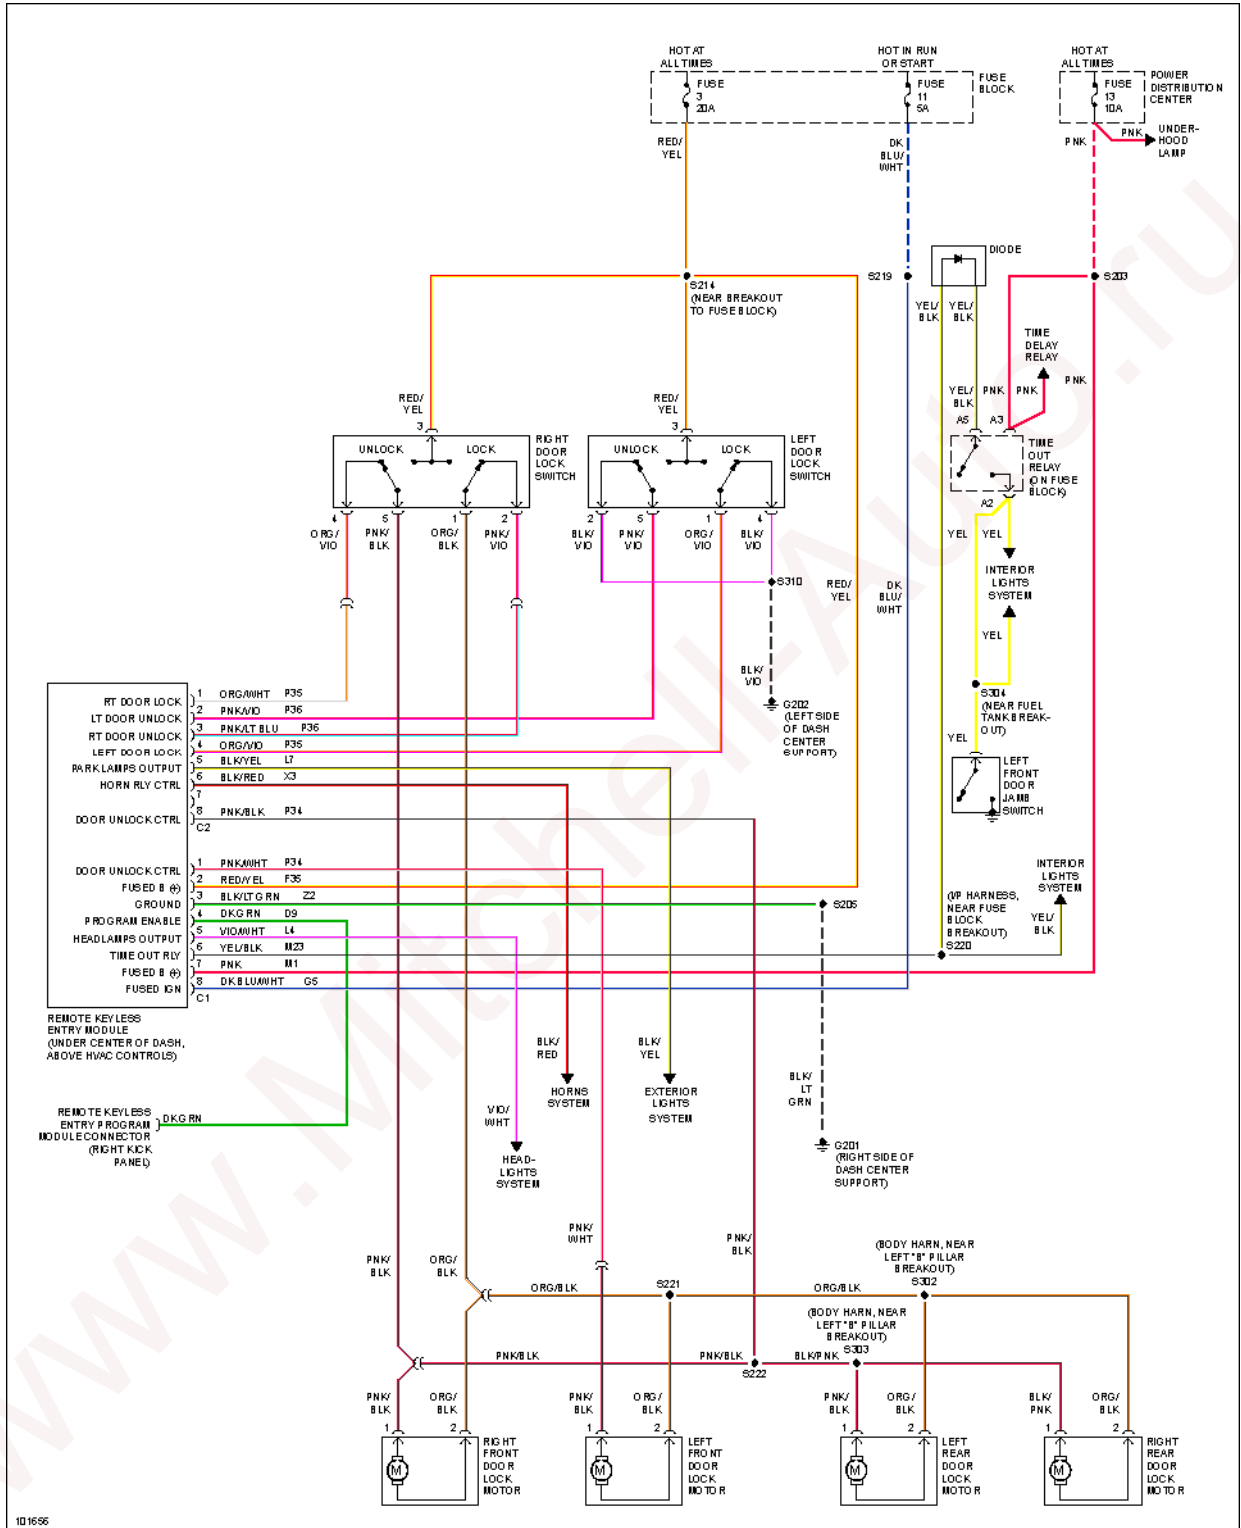

Fig. 20: Courtesy Lamp Circuit

1998 Dodge Neon Sport

1998 System Wiring Diagrams Dodge - Neon

Fig. 21: Instrument Illumination Circuit

POWER DISTRIBUTION

1998 Dodge Neon Sport

1998 System Wiring Diagrams Dodge - Neon

Fig. 22: Power Distribution Circuit (1 of 2)

1998 Dodge Neon Sport

1998 System Wiring Diagrams Dodge - Neon

Fig. 23: Power Distribution Circuit (2 of 2)

POWER DOOR LOCKS

1998 Dodge Neon Sport

1998 System Wiring Diagrams Dodge - Neon

Fig. 24: Door Lock Circuit

1998 Dodge Neon Sport

1998 System Wiring Diagrams Dodge - Neon

Fig. 25: Keyless Entry Circuit

POWER MIRRORS

1998 Dodge Neon Sport

1998 System Wiring Diagrams Dodge - Neon

Fig. 26: Power Mirror Circuit

POWER TOP/SUNROOF

1998 Dodge Neon Sport

1998 System Wiring Diagrams Dodge - Neon

Fig. 27: Power Top/Sunroof Circuits

POWER WINDOWS

1998 Dodge Neon Sport

1998 System Wiring Diagrams Dodge - Neon

Fig. 28: Power Window Circuit