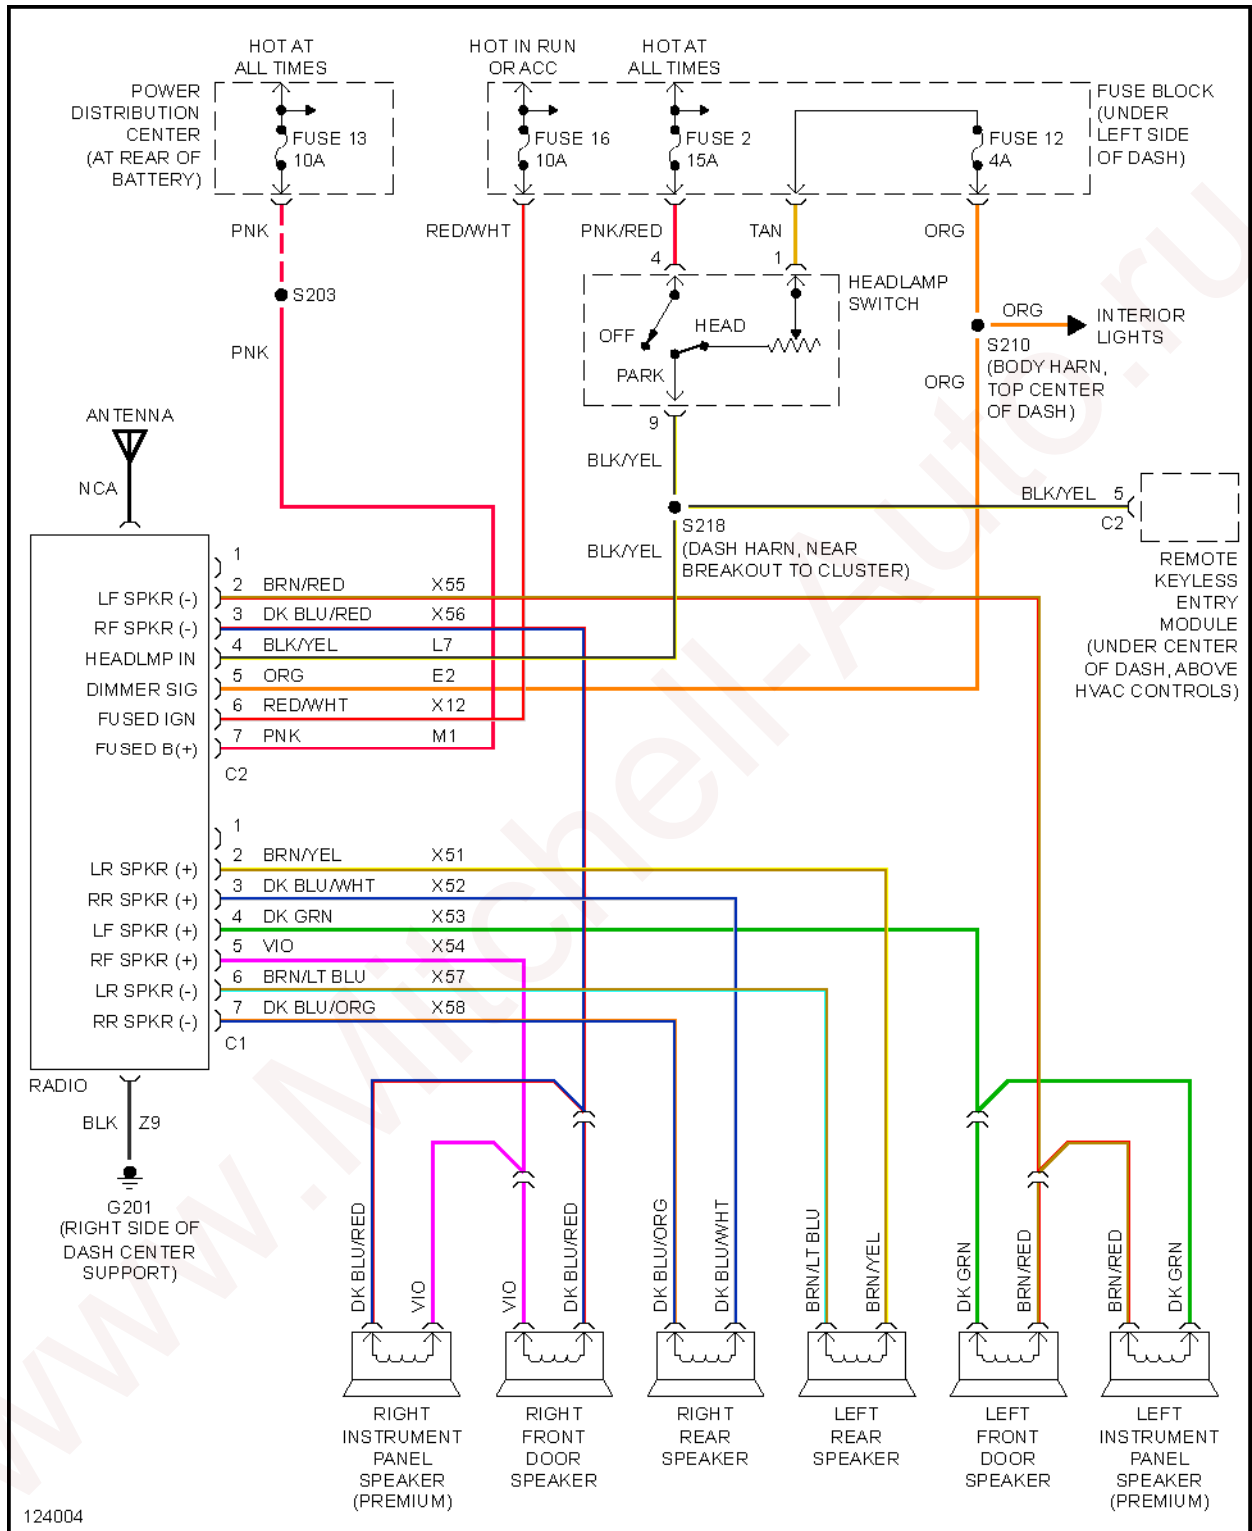

POWER TOP/SUNROOF

1998 Dodge Neon Sport

1998 System Wiring Diagrams Dodge - Neon

Fig. 27: Power Top/Sunroof Circuits

POWER WINDOWS

1998 Dodge Neon Sport

1998 System Wiring Diagrams Dodge - Neon

Fig. 28: Power Window Circuit

RADIO

1998 Dodge Neon Sport

1998 System Wiring Diagrams Dodge - Neon

Fig. 29: Radio Circuits

STARTING/CHARGING

1998 Dodge Neon Sport

1998 System Wiring Diagrams Dodge - Neon

Fig. 30: Charging Circuit

1998 Dodge Neon Sport

1998 System Wiring Diagrams Dodge - Neon

Fig. 31: Starting Circuit

SUPPLEMENTAL RESTRAINTS

1998 Dodge Neon Sport

1998 System Wiring Diagrams Dodge - Neon

Fig. 32: Supplemental Restraint Circuit

TRANSMISSION

1998 Dodge Neon Sport

1998 System Wiring Diagrams Dodge - Neon

Fig. 33: Transmission Circuit

WARNING SYSTEMS

1998 Dodge Neon Sport

1998 System Wiring Diagrams Dodge - Neon

Fig. 34: Warning System Circuits