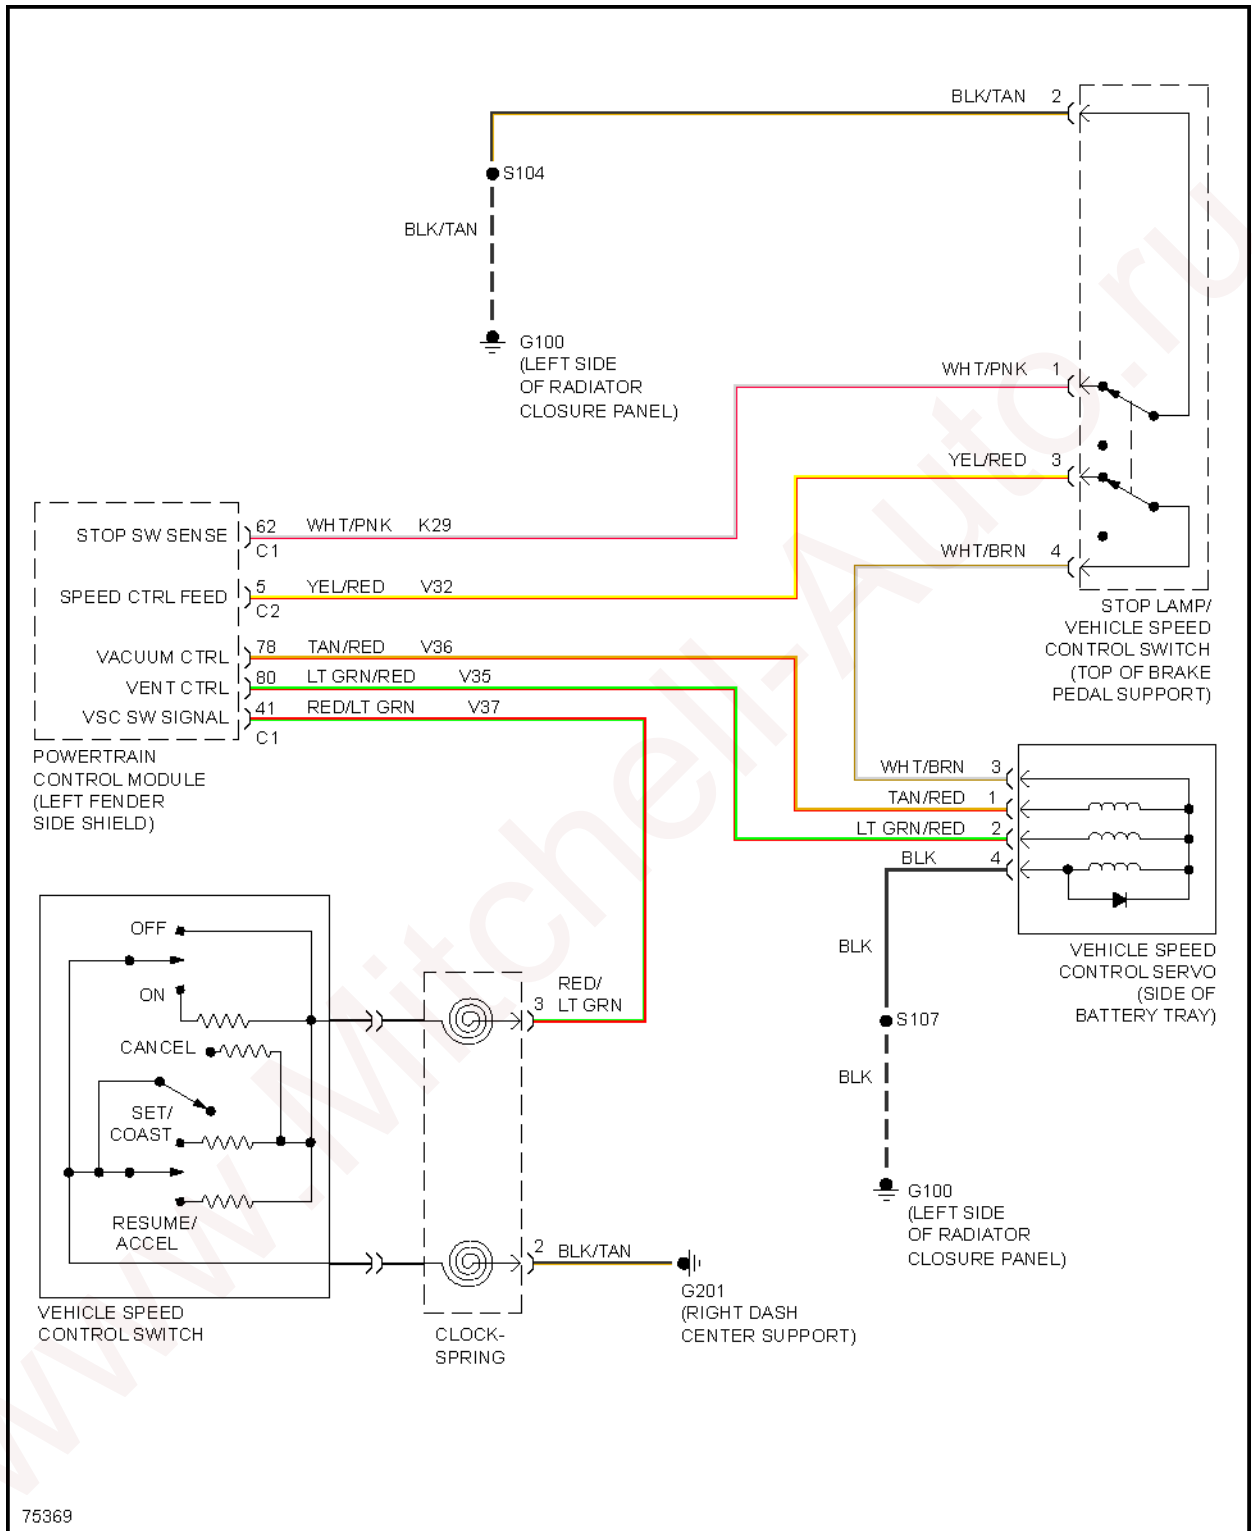

CRUISE CONTROL

1998 Dodge Neon Sport

1998 System Wiring Diagrams Dodge - Neon

Fig. 6: Cruise Control Circuit

DEFOGGERS

1998 Dodge Neon Sport

1998 System Wiring Diagrams Dodge - Neon

Fig. 7: Defogger Circuit

ENGINE PERFORMANCE

1998 Dodge Neon Sport

1998 System Wiring Diagrams Dodge - Neon

2.0L

Fig. 8: 2.0L, Engine Performance Circuits (1 of 3)

1998 Dodge Neon Sport

1998 System Wiring Diagrams Dodge - Neon

Fig. 9: 2.0L, Engine Performance Circuits (2 of 3)