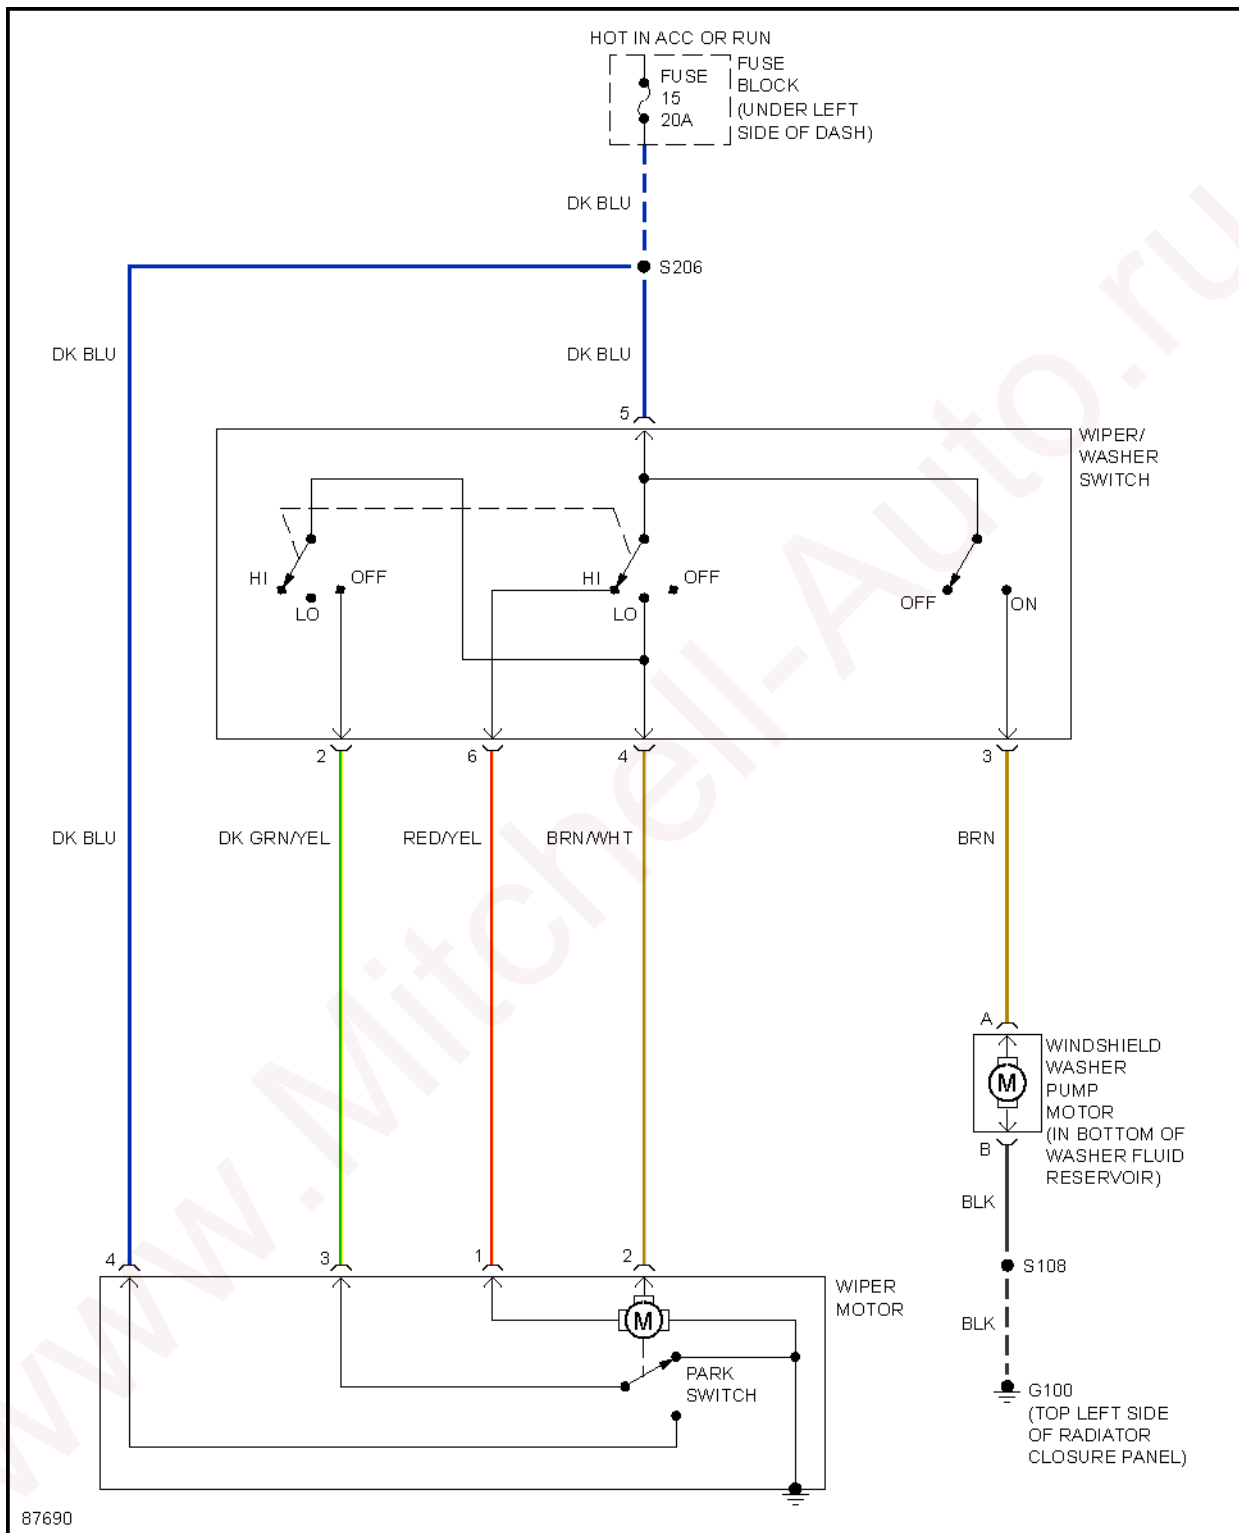

TRANSMISSION

1998 Dodge Neon Sport

1998 System Wiring Diagrams Dodge - Neon

Fig. 33: Transmission Circuit

WARNING SYSTEMS

1998 Dodge Neon Sport

1998 System Wiring Diagrams Dodge - Neon

Fig. 34: Warning System Circuits

WIPER/WASHER

1998 Dodge Neon Sport

1998 System Wiring Diagrams Dodge - Neon

Fig. 35: 2-Speed Wiper/Washer Circuit

1998 Dodge Neon Sport

1998 System Wiring Diagrams Dodge - Neon

Fig. 36: Interval Wiper/Washer Circuit