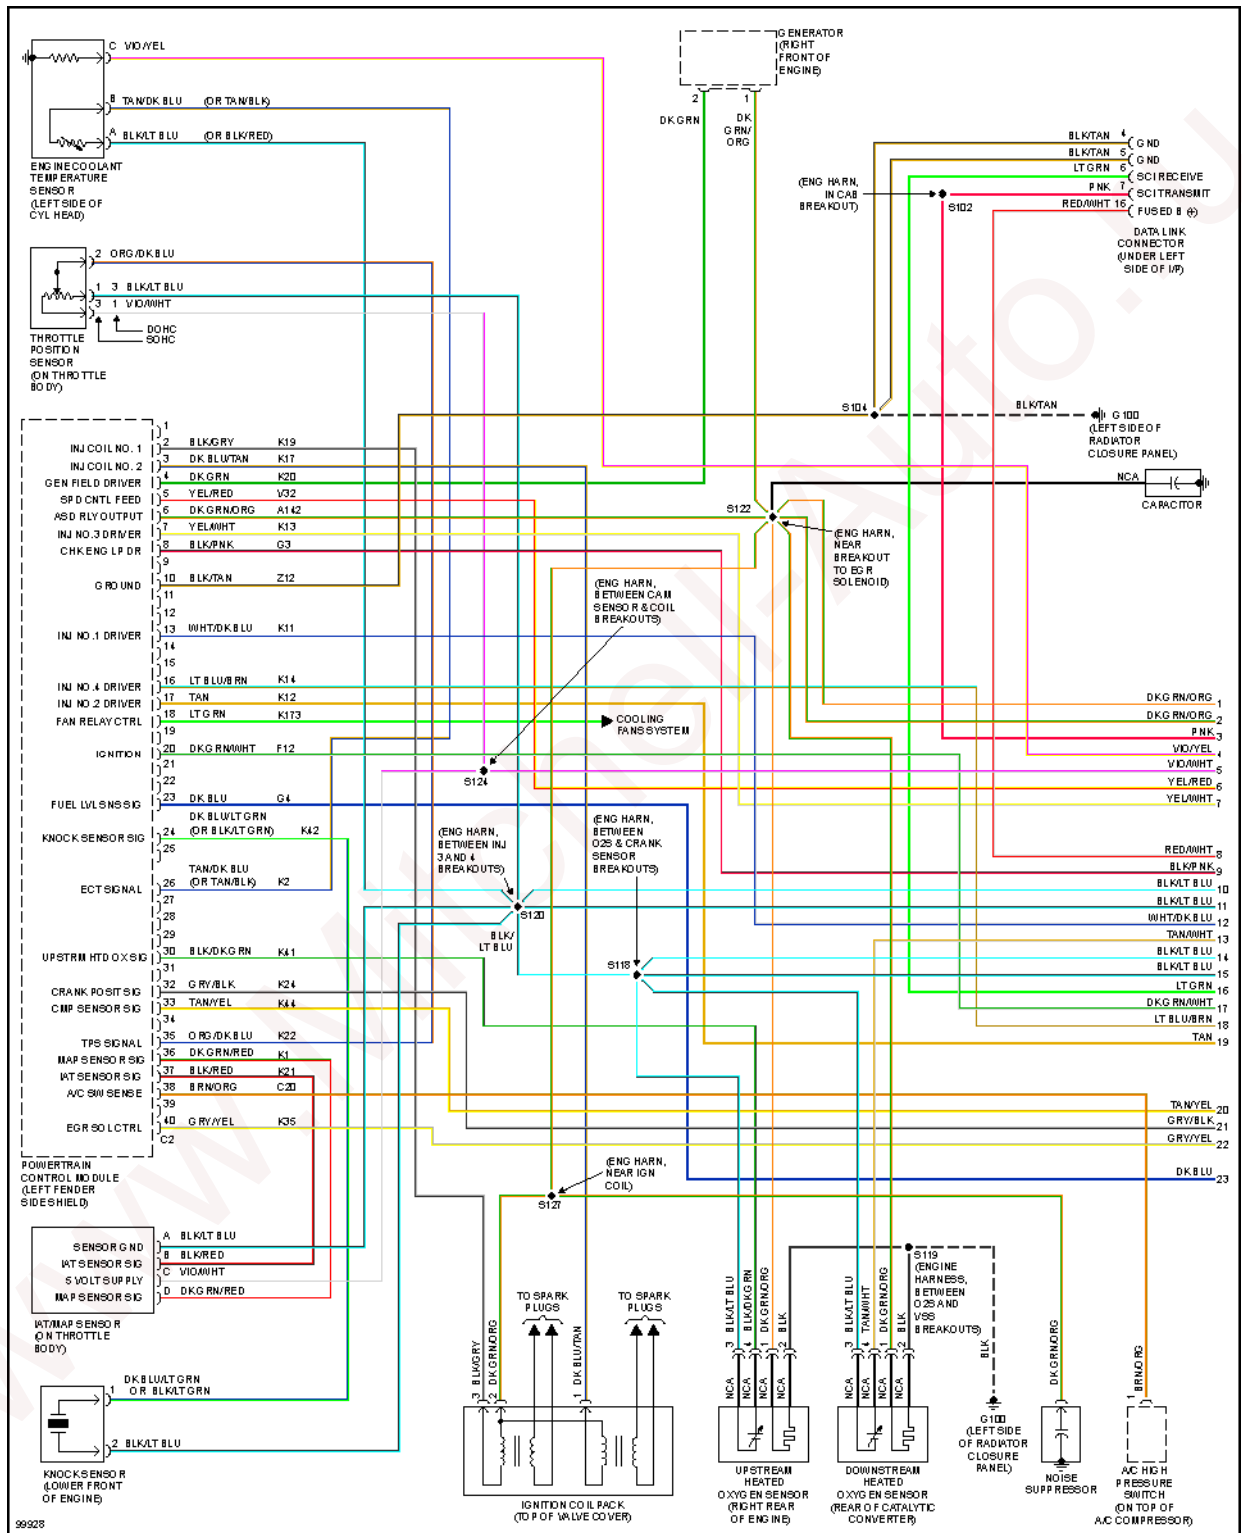

CRUISE CONTROL

1998 Dodge Neon Sport

1998 System Wiring Diagrams Dodge - Neon

Fig. 6: Cruise Control Circuit

DEFOGGERS

1998 Dodge Neon Sport

1998 System Wiring Diagrams Dodge - Neon

Fig. 7: Defogger Circuit

ENGINE PERFORMANCE

1998 Dodge Neon Sport

1998 System Wiring Diagrams Dodge - Neon

2.0L

Fig. 8: 2.0L, Engine Performance Circuits (1 of 3)

1998 Dodge Neon Sport

1998 System Wiring Diagrams Dodge - Neon

Fig. 9: 2.0L, Engine Performance Circuits (2 of 3)

1998 Dodge Neon Sport

1998 System Wiring Diagrams Dodge - Neon

Fig. 10: 2.0L, Engine Performance Circuits (3 of 3)

EXTERIOR LIGHTS

1998 Dodge Neon Sport

1998 System Wiring Diagrams Dodge - Neon

Fig. 11: Back-up Lamps Circuit