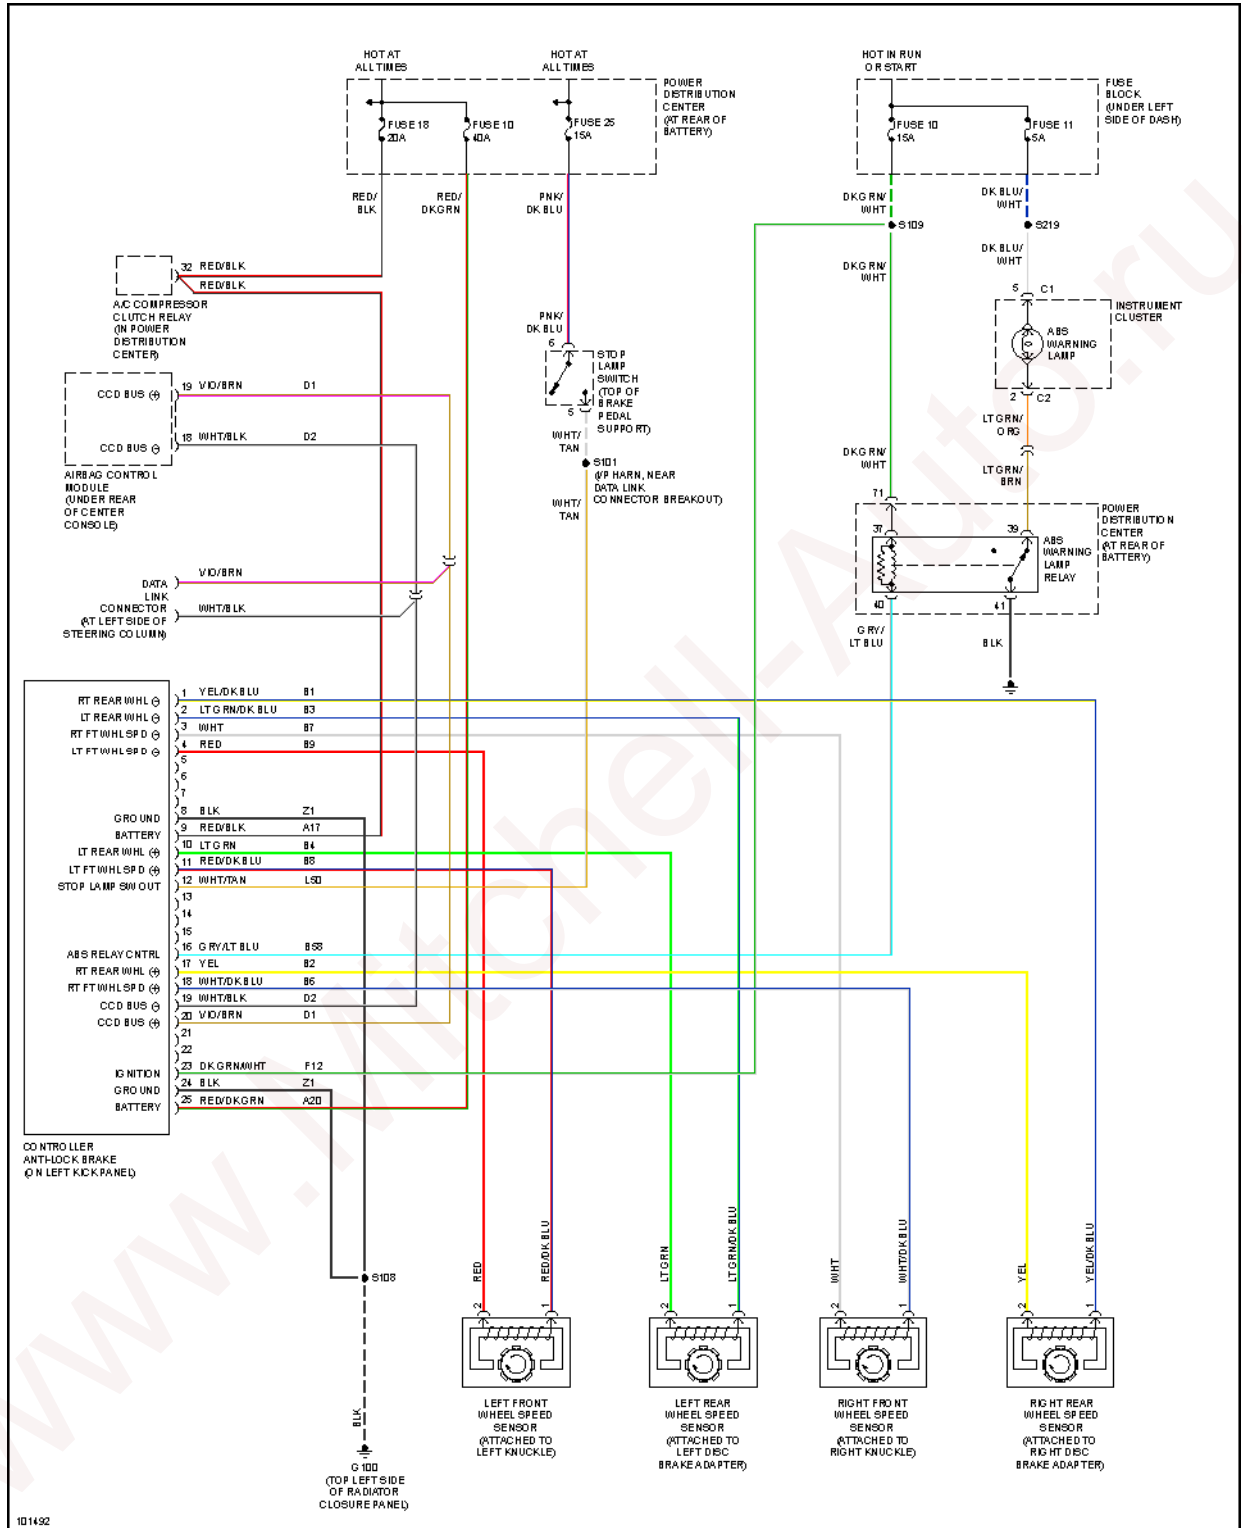

1998 Dodge Neon Sport

1998 System Wiring Diagrams Dodge - Neon

Fig. 1: A/C Circuit

Fig. 2: Heater Circuit

ANTI-LOCK BRAKES

1998 Dodge Neon Sport

1998 System Wiring Diagrams Dodge - Neon

Fig. 3: Anti-lock Brake Circuits

COMPUTER DATA LINES

1998 Dodge Neon Sport

1998 System Wiring Diagrams Dodge - Neon

Fig. 4: Computer Data Lines

COOLING FAN

1998 Dodge Neon Sport

1998 System Wiring Diagrams Dodge - Neon

Fig. 5: Cooling Fan Circuit

CRUISE CONTROL

1998 Dodge Neon Sport

1998 System Wiring Diagrams Dodge - Neon

Fig. 6: Cruise Control Circuit

DEFOGGERS

1998 Dodge Neon Sport

1998 System Wiring Diagrams Dodge - Neon

Fig. 7: Defogger Circuit