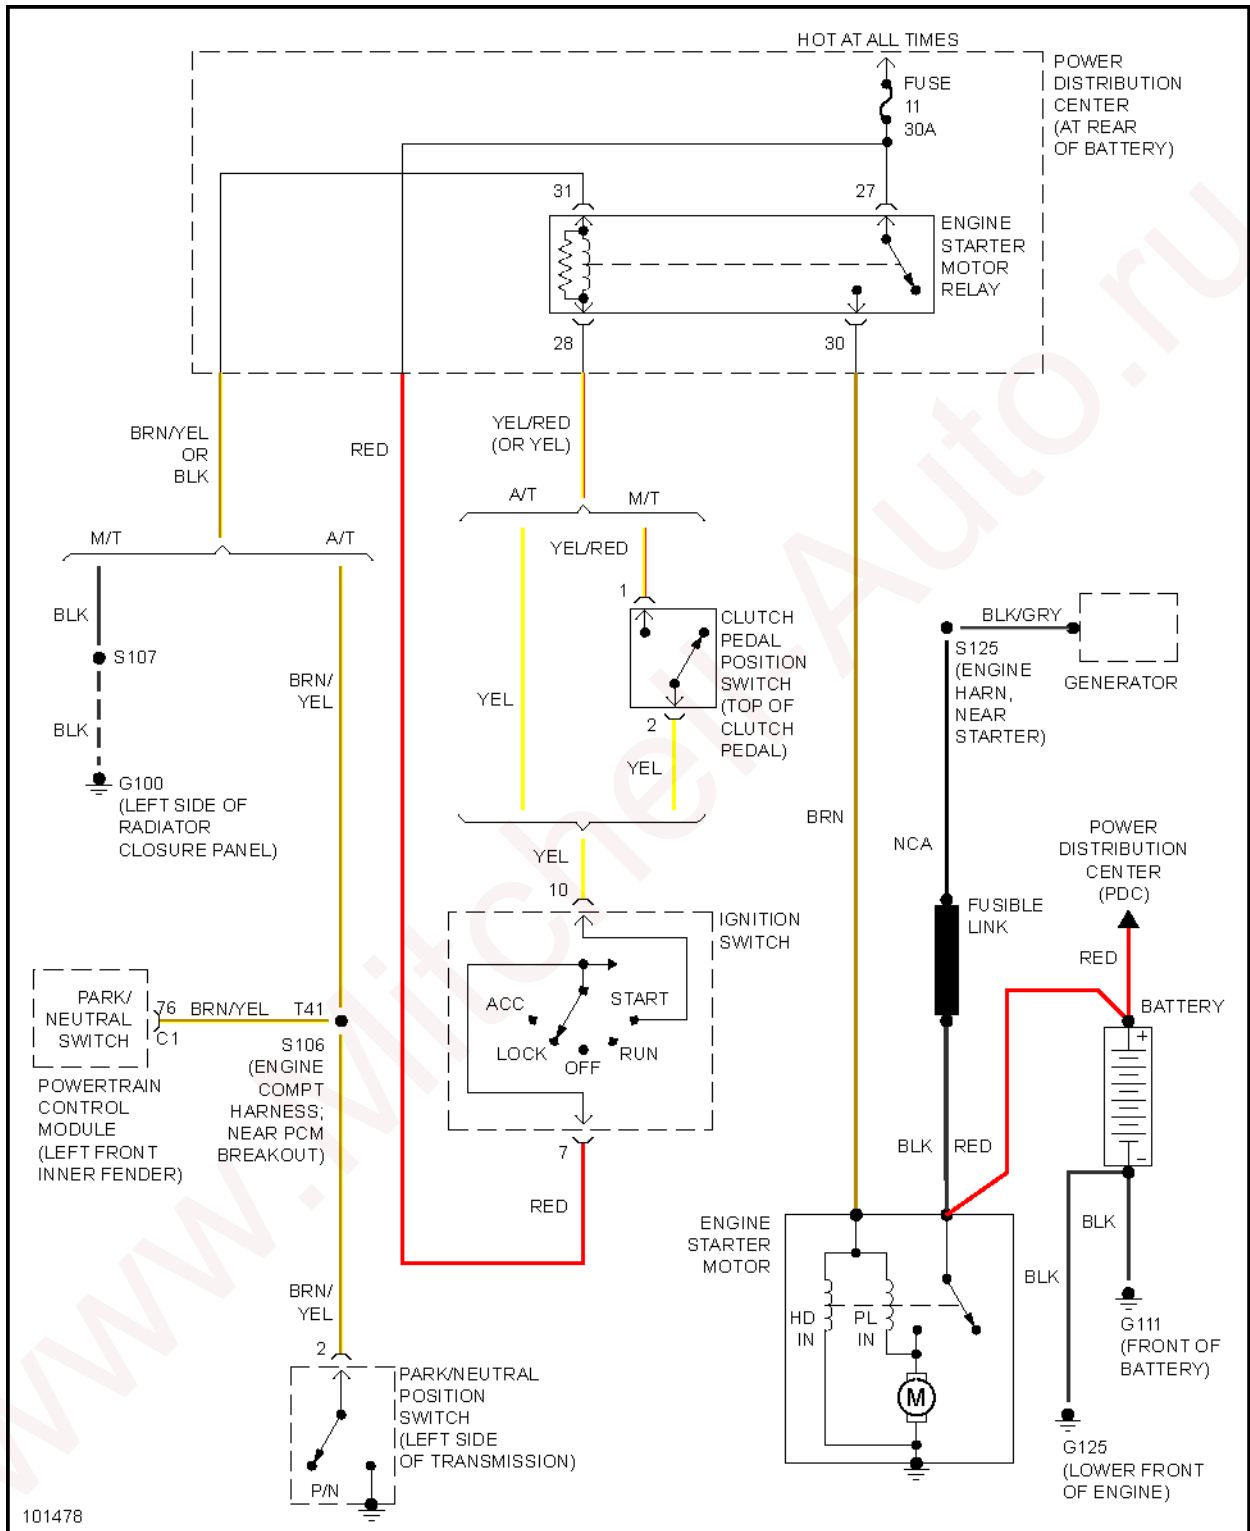

1998 Dodge Neon Sport

1998 System Wiring Diagrams Dodge - Neon

Fig. 31: Starting Circuit

SUPPLEMENTAL RESTRAINTS

1998 Dodge Neon Sport

1998 System Wiring Diagrams Dodge - Neon

Fig. 32: Supplemental Restraint Circuit

TRANSMISSION

1998 Dodge Neon Sport

1998 System Wiring Diagrams Dodge - Neon

Fig. 33: Transmission Circuit

WARNING SYSTEMS

1998 Dodge Neon Sport

1998 System Wiring Diagrams Dodge - Neon

Fig. 34: Warning System Circuits