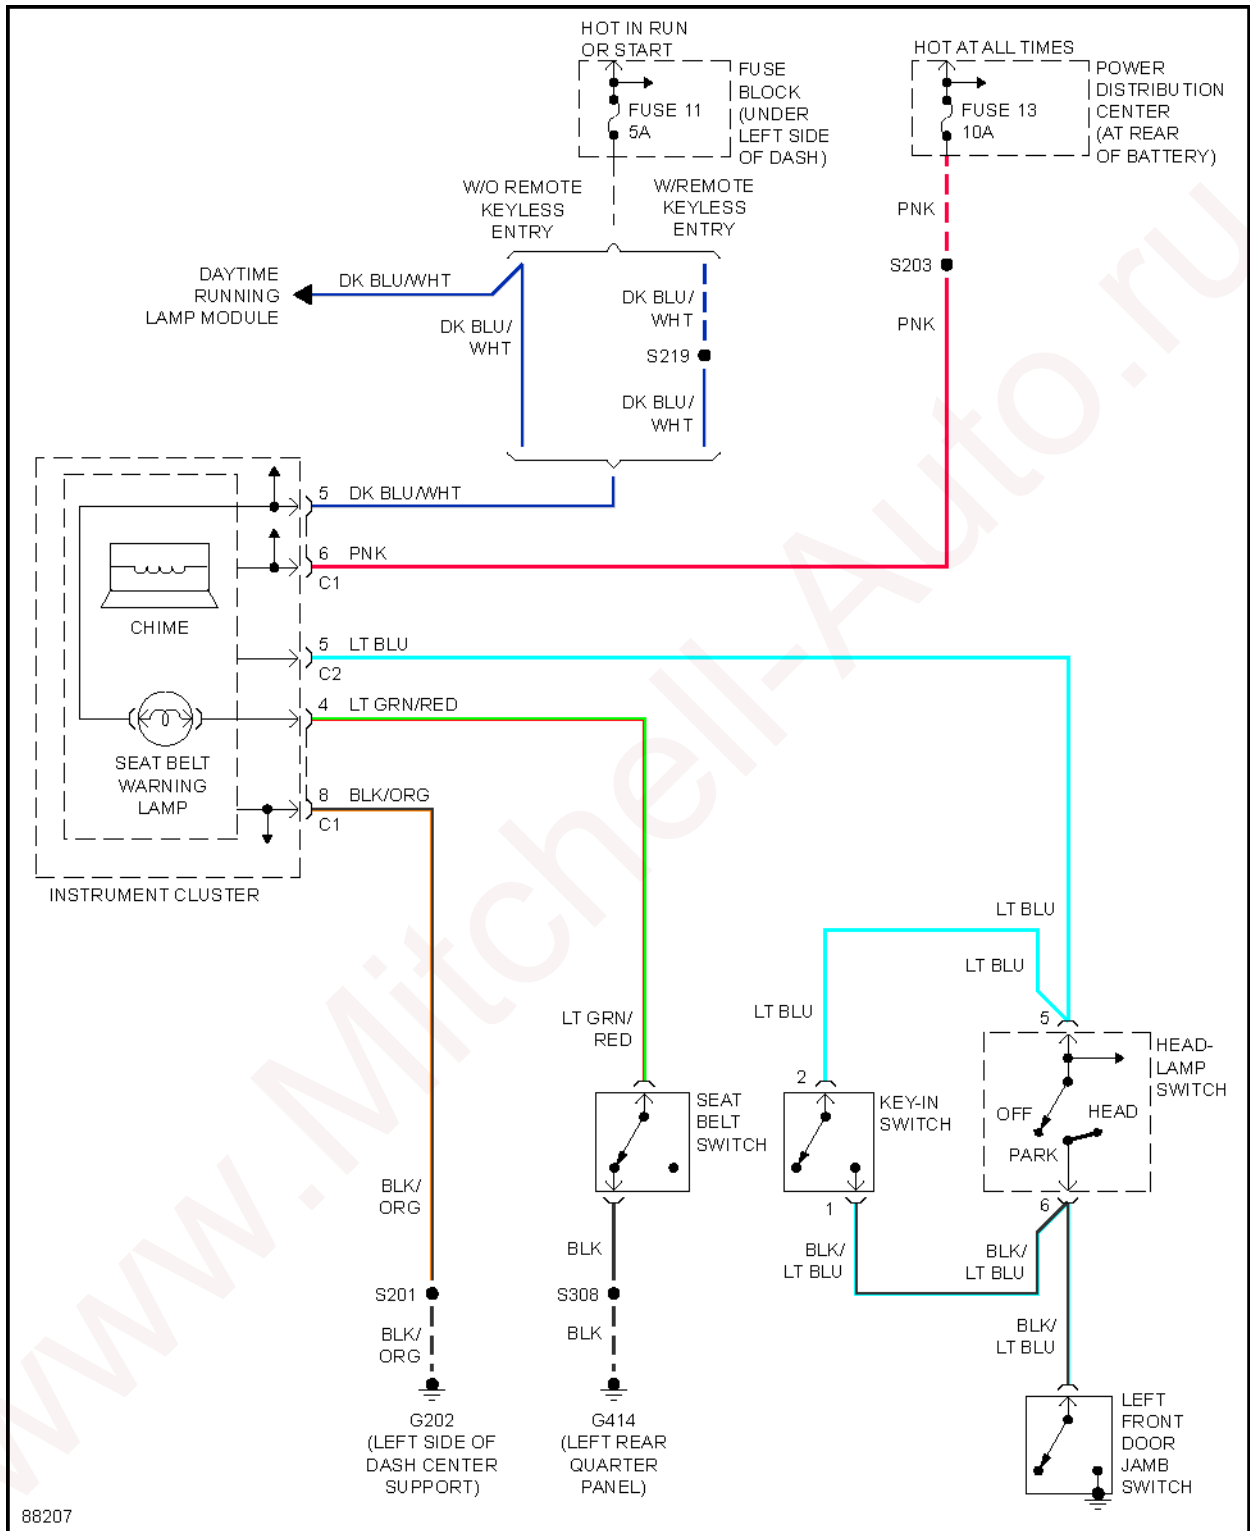

1998 Dodge Neon Sport

1998 System Wiring Diagrams Dodge - Neon

Fig. 31: Starting Circuit

SUPPLEMENTAL RESTRAINTS

1998 Dodge Neon Sport

1998 System Wiring Diagrams Dodge - Neon

Fig. 32: Supplemental Restraint Circuit

TRANSMISSION

1998 Dodge Neon Sport

1998 System Wiring Diagrams Dodge - Neon

Fig. 33: Transmission Circuit

WARNING SYSTEMS

1998 Dodge Neon Sport

1998 System Wiring Diagrams Dodge - Neon

Fig. 34: Warning System Circuits

WIPER/WASHER

1998 Dodge Neon Sport

1998 System Wiring Diagrams Dodge - Neon

Fig. 35: 2-Speed Wiper/Washer Circuit

1998 Dodge Neon Sport

1998 System Wiring Diagrams Dodge - Neon

Fig. 36: Interval Wiper/Washer Circuit