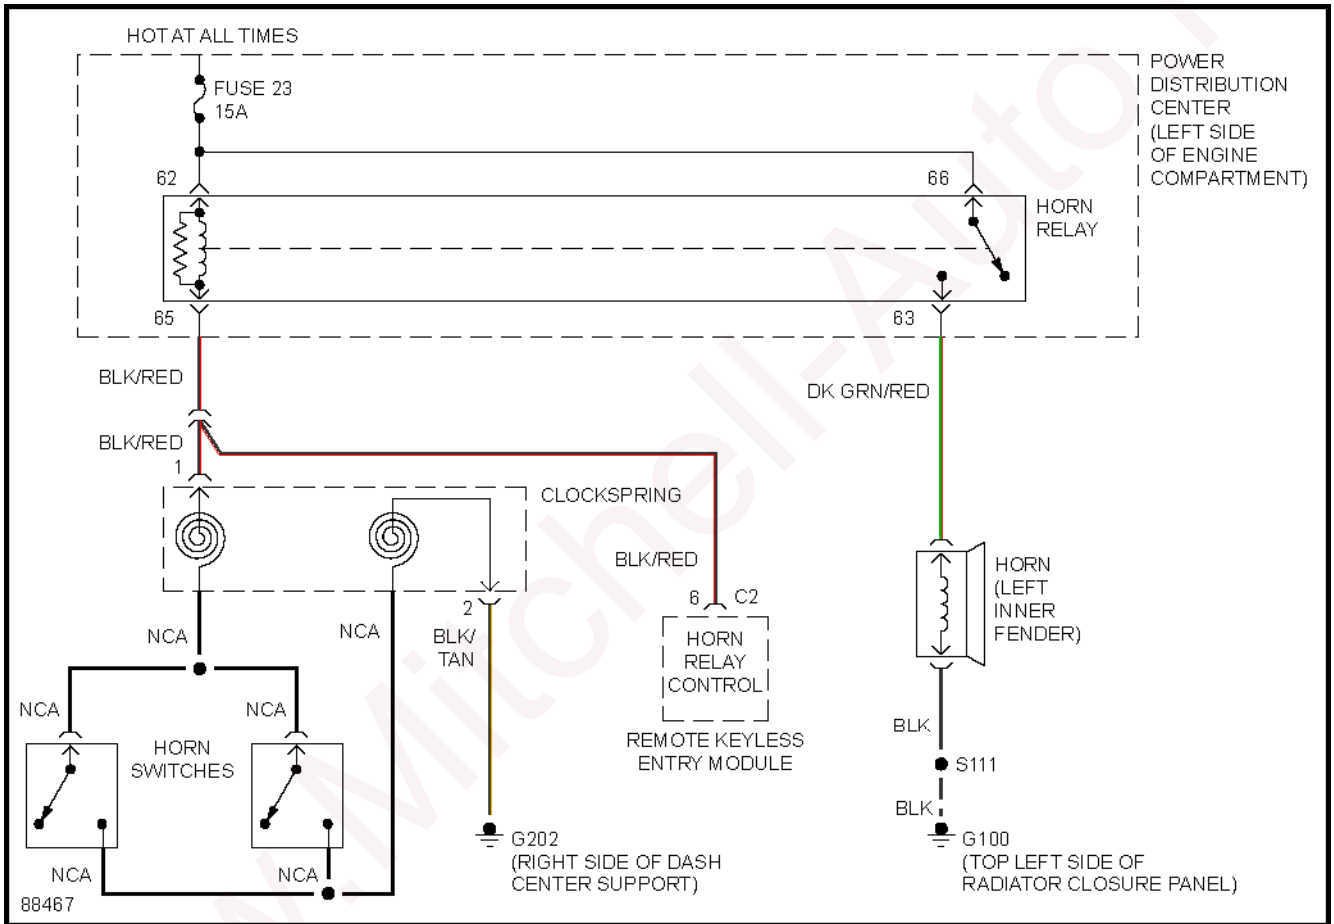

1998 Dodge Neon Sport

1998 System Wiring Diagrams Dodge - Neon

Fig. 16: Headlamps/Fog Lamps Circuit, W/O DRL

HORN

Fig. 17: Horn Circuit

INSTRUMENT CLUSTER

1998 Dodge Neon Sport

1998 System Wiring Diagrams Dodge - Neon

Fig. 18: Instrument Cluster Circuit (1 of 2)

1998 Dodge Neon Sport

1998 System Wiring Diagrams Dodge - Neon

Fig. 19: Instrument Cluster Circuit (2 of 2)

INTERIOR LIGHTS

1998 Dodge Neon Sport

1998 System Wiring Diagrams Dodge - Neon