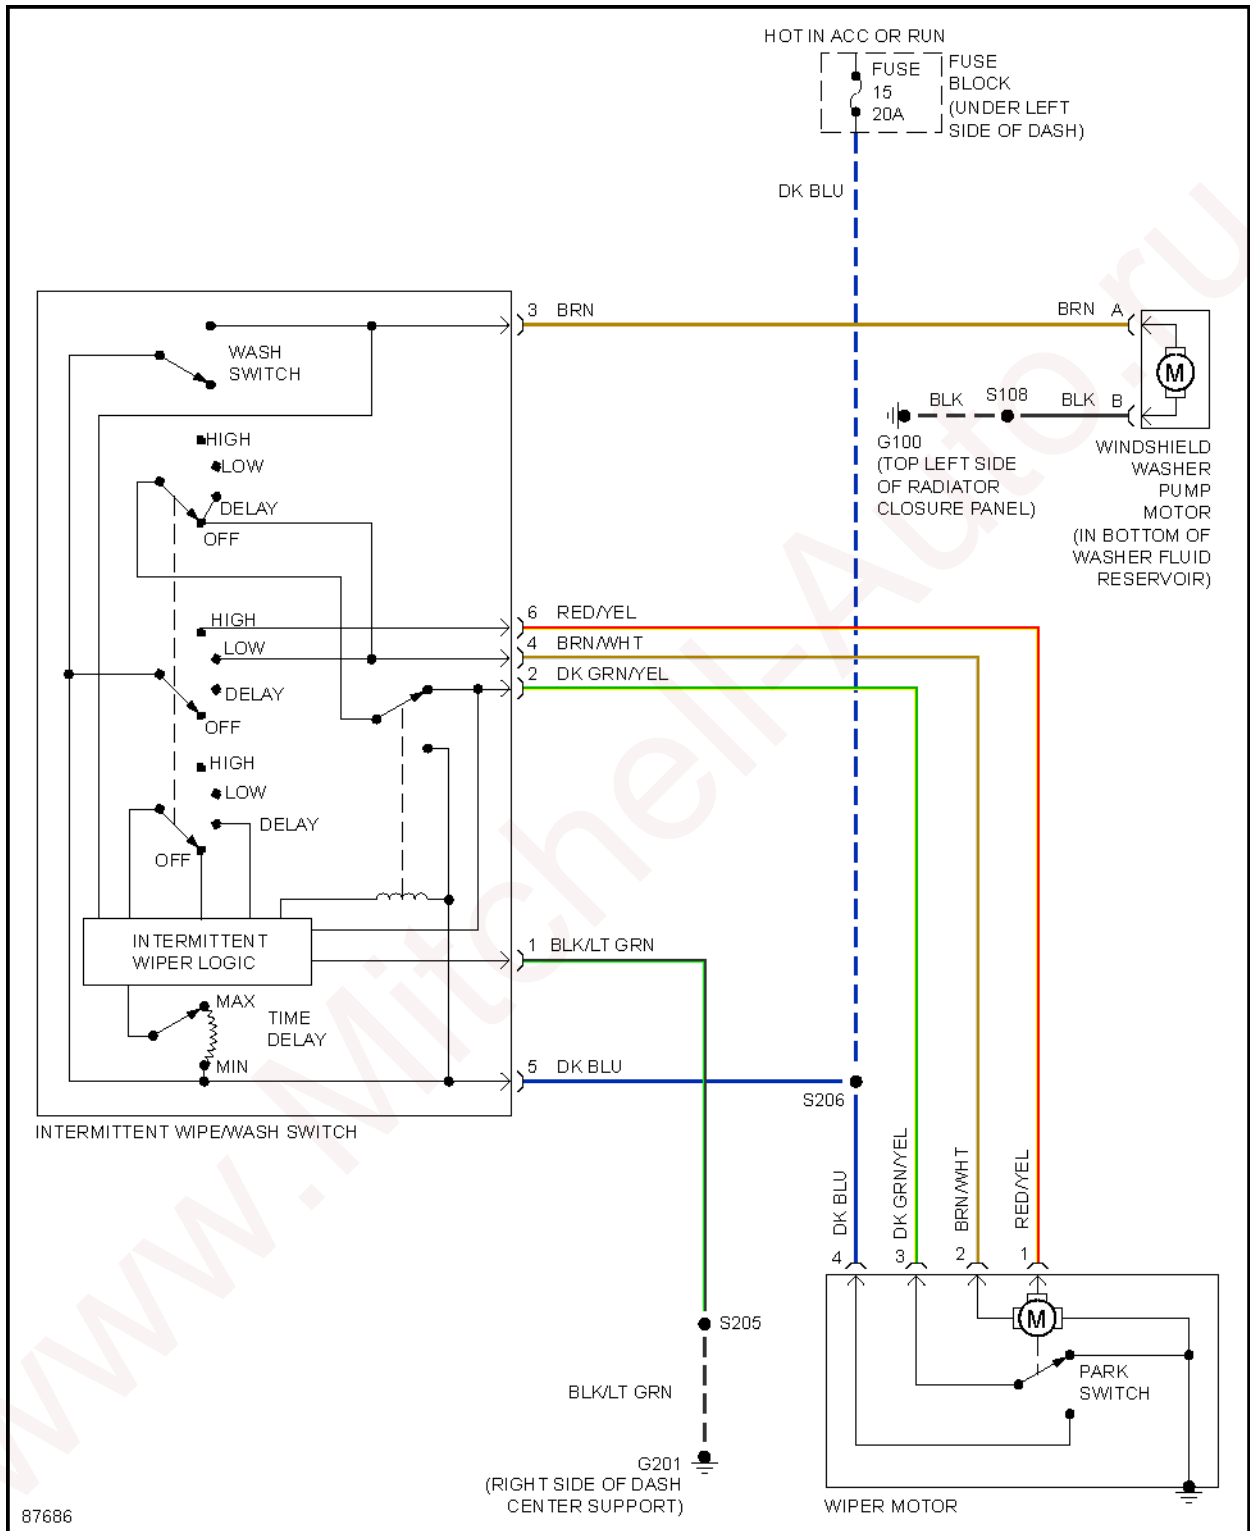

TRANSMISSION

1998 Dodge Neon Sport

1998 System Wiring Diagrams Dodge - Neon

Fig. 33: Transmission Circuit

WARNING SYSTEMS

1998 Dodge Neon Sport

1998 System Wiring Diagrams Dodge - Neon

Fig. 34: Warning System Circuits

WIPER/WASHER

1998 Dodge Neon Sport

1998 System Wiring Diagrams Dodge - Neon

Fig. 35: 2-Speed Wiper/Washer Circuit

1998 Dodge Neon Sport

1998 System Wiring Diagrams Dodge - Neon

Fig. 36: Interval Wiper/Washer Circuit