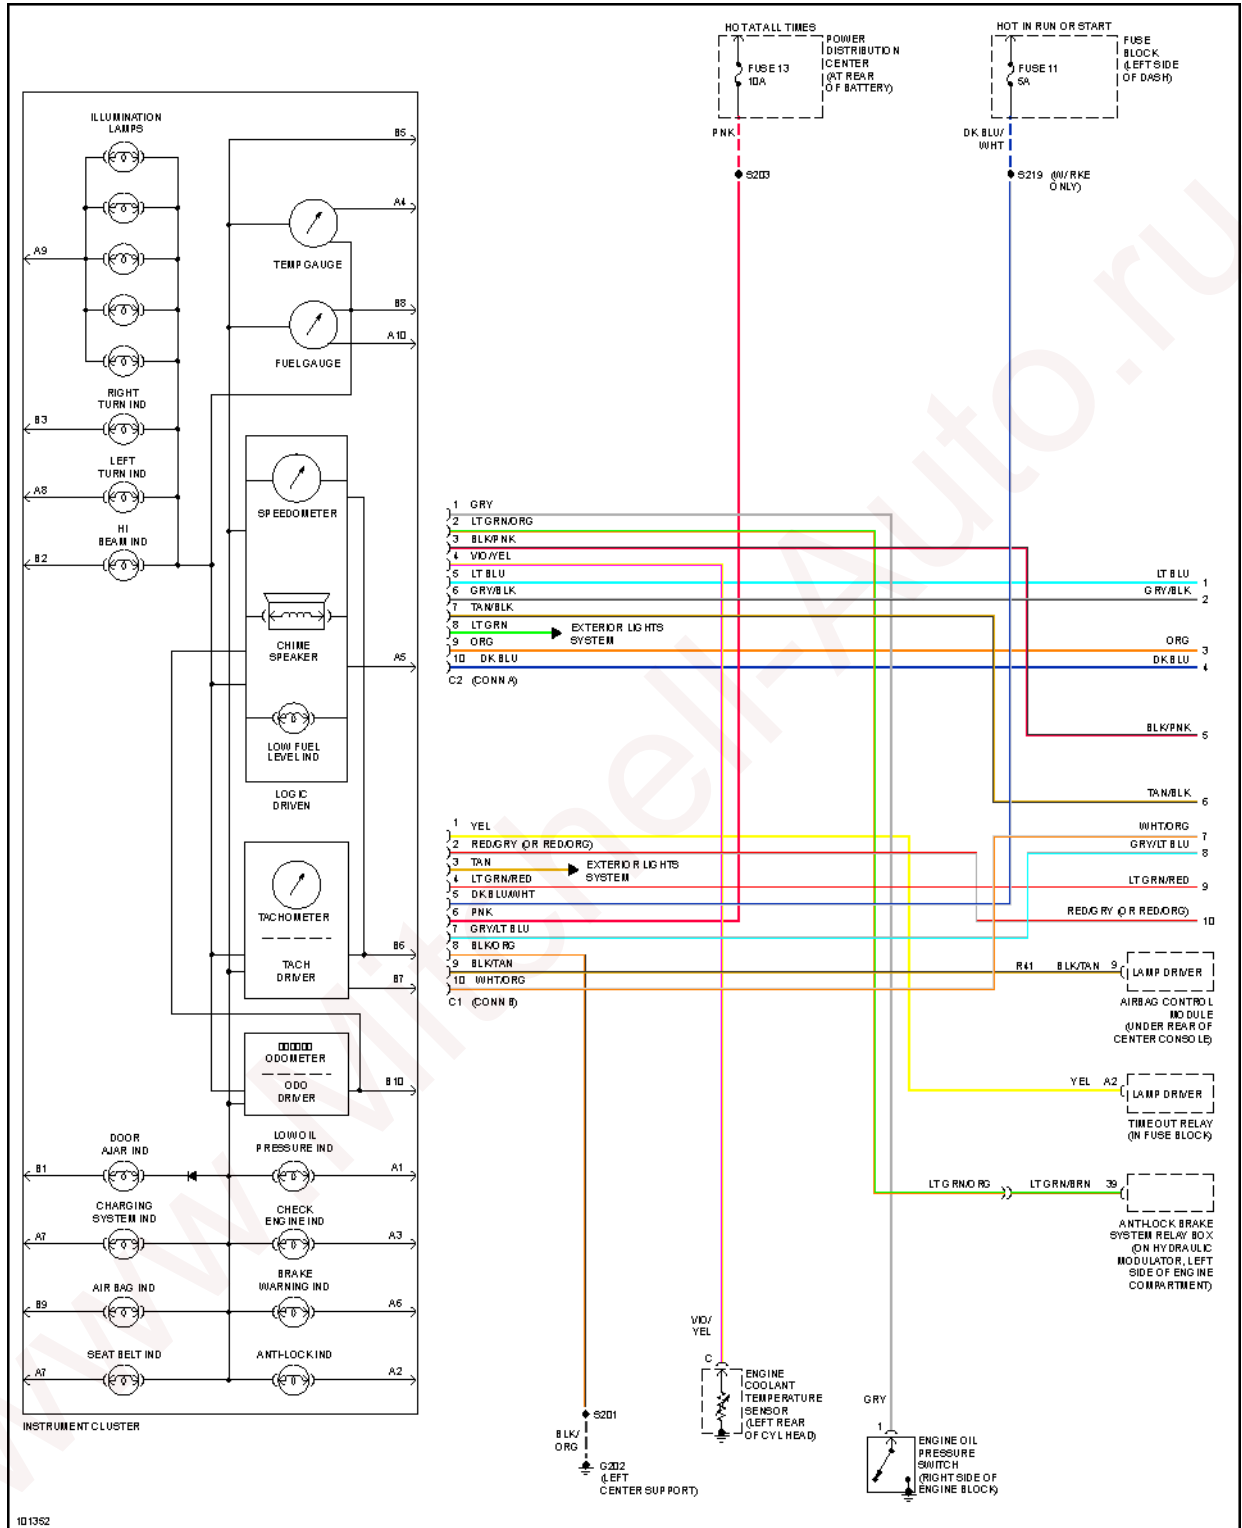

1998 Dodge Neon Sport

1998 System Wiring Diagrams Dodge - Neon

Fig. 14: Ground Distribution Circuit (2 of 2)

HEADLIGHTS

1998 Dodge Neon Sport

1998 System Wiring Diagrams Dodge - Neon

Fig. 15: Headlamps/Fog Lamps Circuit, W/ DRL

1998 Dodge Neon Sport

1998 System Wiring Diagrams Dodge - Neon

Fig. 16: Headlamps/Fog Lamps Circuit, W/O DRL

HORN

Fig. 17: Horn Circuit

INSTRUMENT CLUSTER

1998 Dodge Neon Sport

1998 System Wiring Diagrams Dodge - Neon

Fig. 18: Instrument Cluster Circuit (1 of 2)

1998 Dodge Neon Sport

1998 System Wiring Diagrams Dodge - Neon

Fig. 19: Instrument Cluster Circuit (2 of 2)

INTERIOR LIGHTS

1998 Dodge Neon Sport

1998 System Wiring Diagrams Dodge - Neon