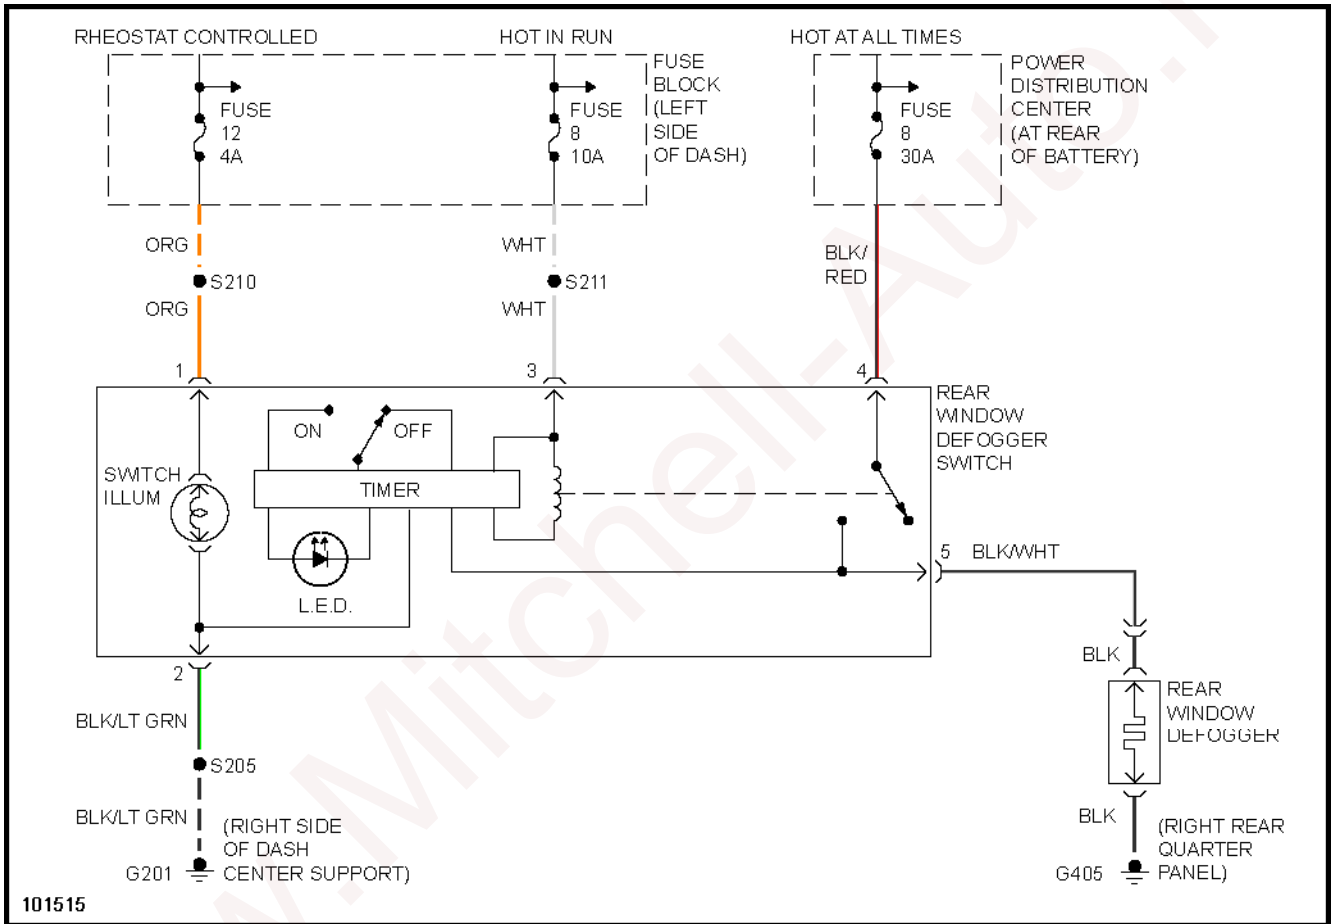

CRUISE CONTROL

1998 Dodge Neon Sport

1998 System Wiring Diagrams Dodge - Neon

Fig. 6: Cruise Control Circuit

DEFOGGERS

1998 Dodge Neon Sport

1998 System Wiring Diagrams Dodge - Neon

Fig. 7: Defogger Circuit