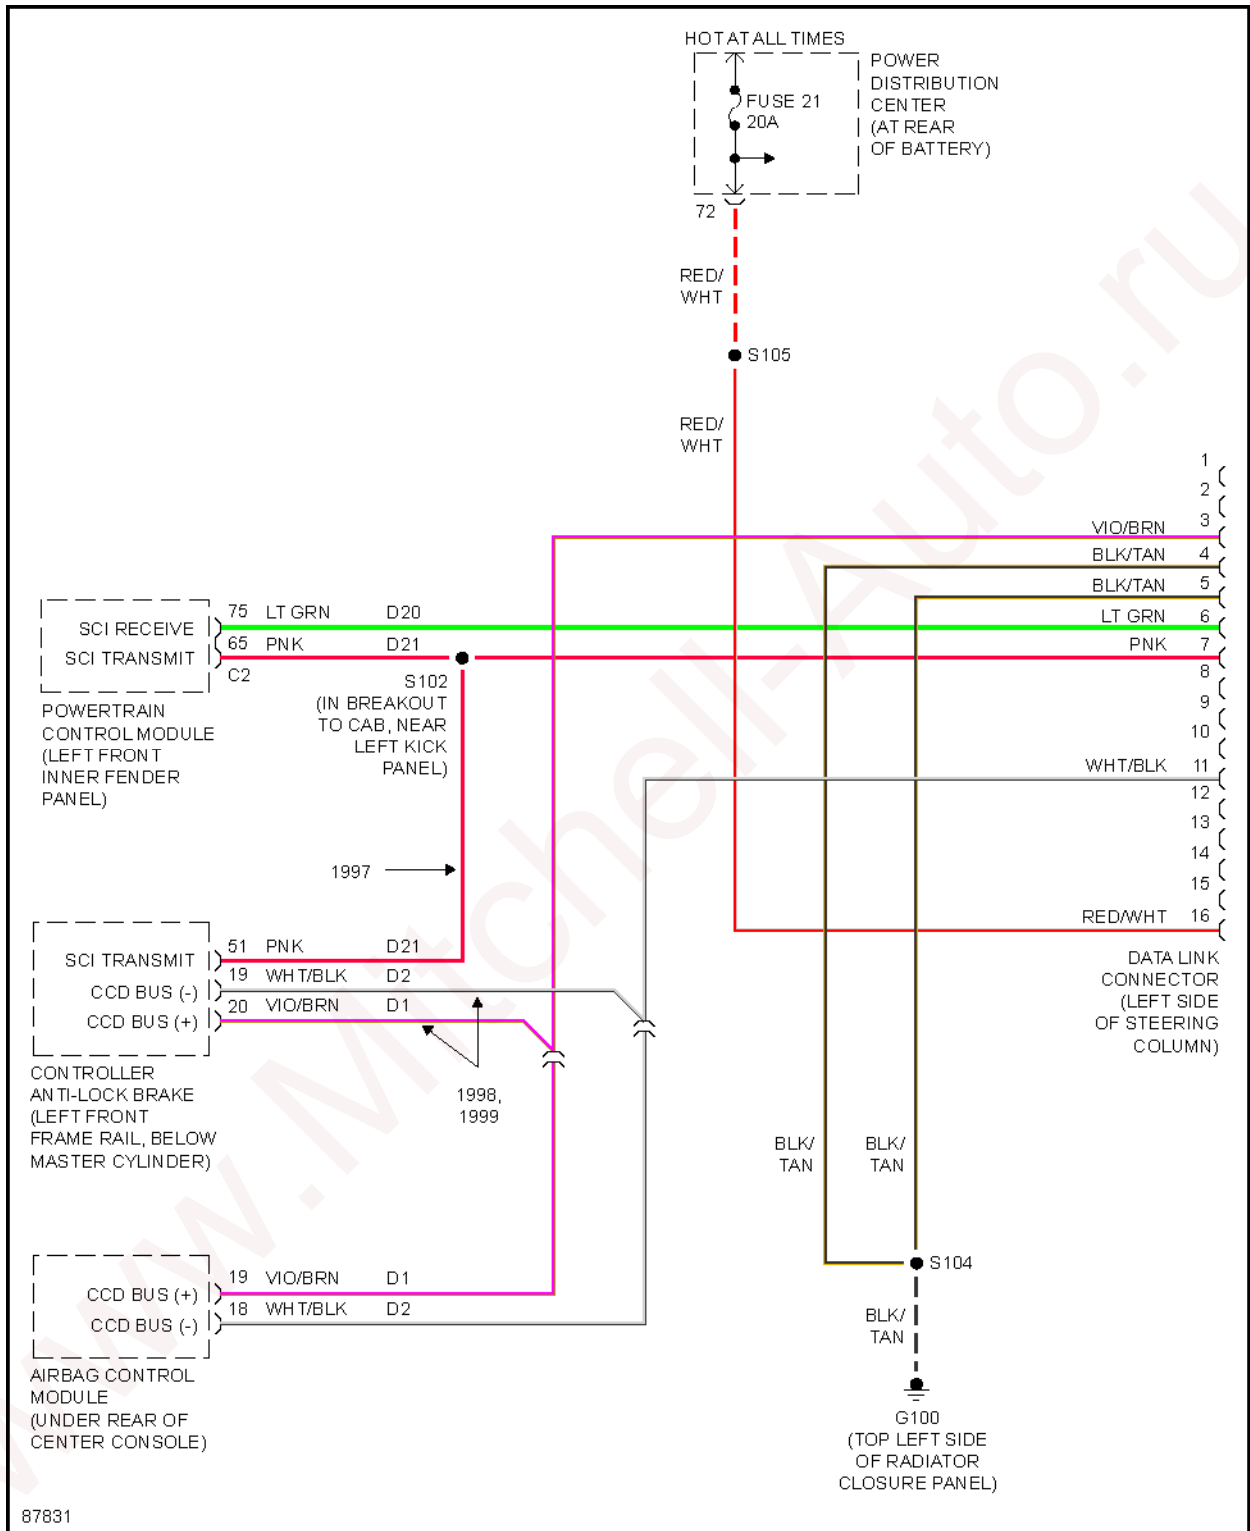

COMPUTER DATA LINES

1998 Dodge Neon Sport

1998 System Wiring Diagrams Dodge - Neon

Fig. 4: Computer Data Lines

COOLING FAN

1998 Dodge Neon Sport

1998 System Wiring Diagrams Dodge - Neon

Fig. 5: Cooling Fan Circuit

CRUISE CONTROL

1998 Dodge Neon Sport

1998 System Wiring Diagrams Dodge - Neon

Fig. 6: Cruise Control Circuit

DEFOGGERS

1998 Dodge Neon Sport

1998 System Wiring Diagrams Dodge - Neon

Fig. 7: Defogger Circuit

ENGINE PERFORMANCE

1998 Dodge Neon Sport

1998 System Wiring Diagrams Dodge - Neon

2.0L

Fig. 8: 2.0L, Engine Performance Circuits (1 of 3)

1998 Dodge Neon Sport

1998 System Wiring Diagrams Dodge - Neon

Fig. 9: 2.0L, Engine Performance Circuits (2 of 3)