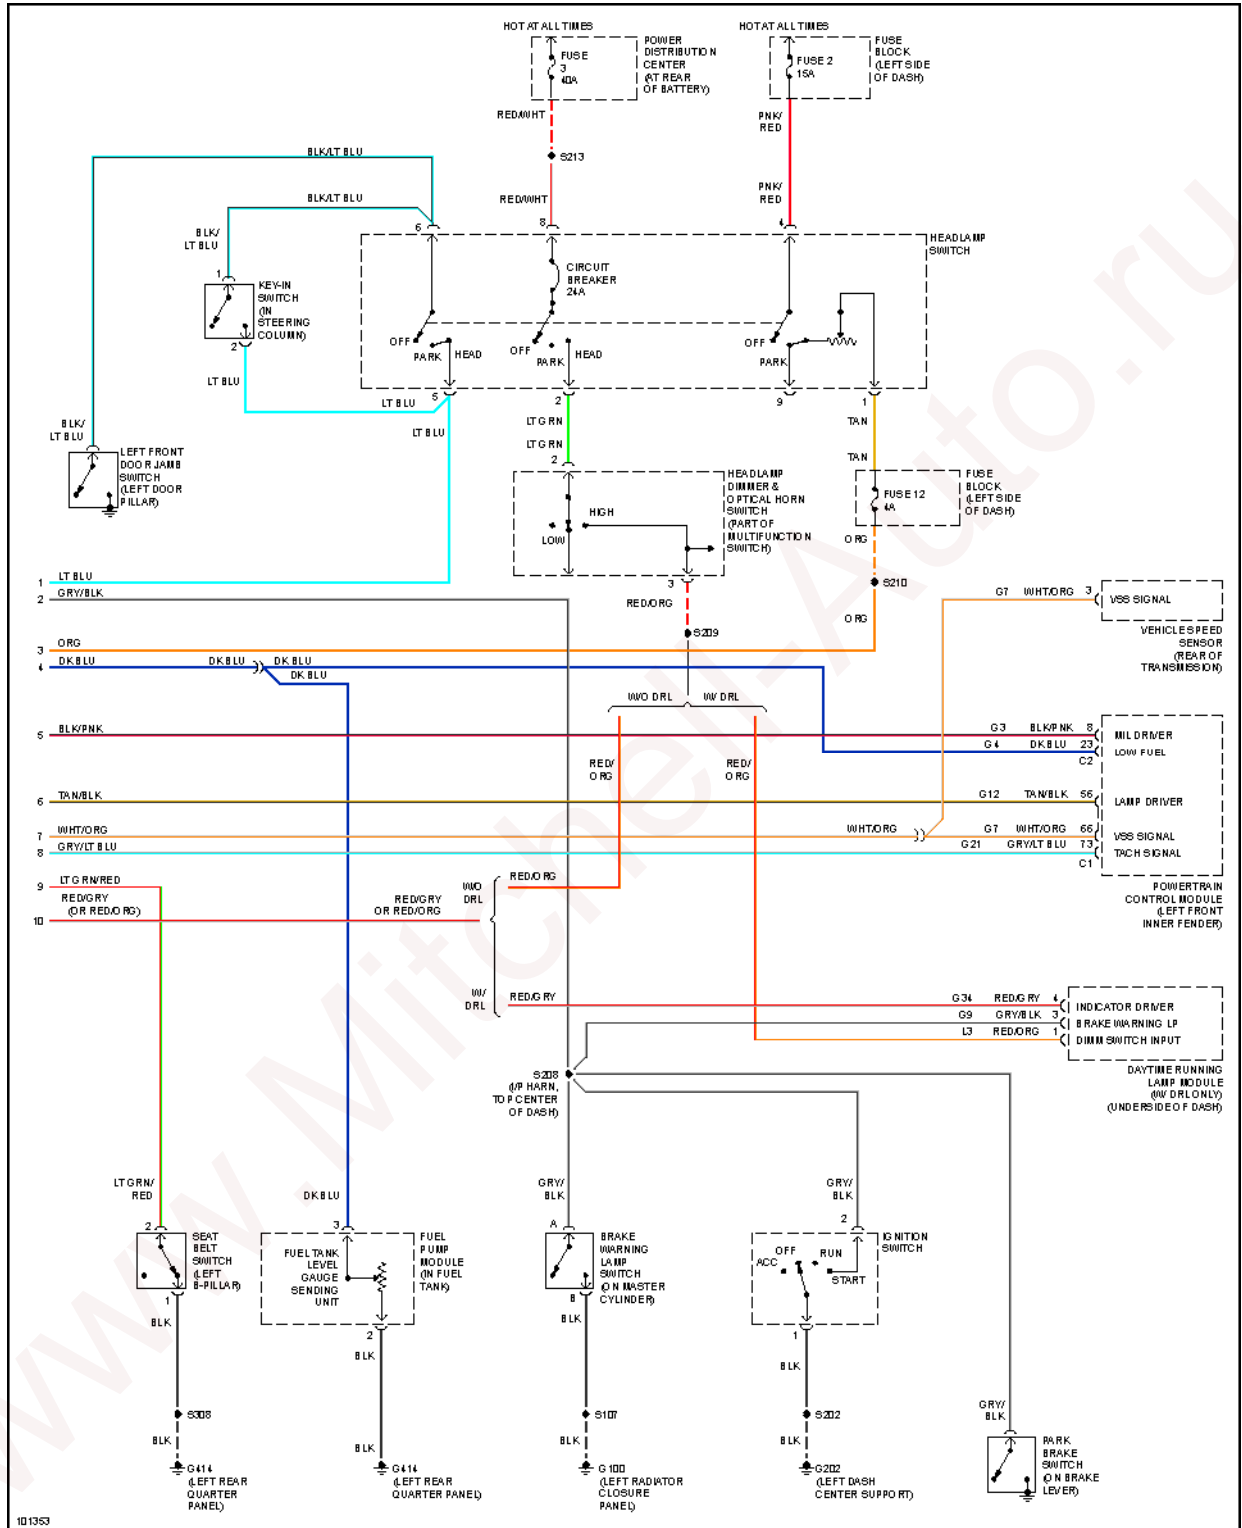

Fig. 18: Instrument Cluster Circuit (1 of 2)

1998 Dodge Neon Sport

1998 System Wiring Diagrams Dodge - Neon

Fig. 19: Instrument Cluster Circuit (2 of 2)

INTERIOR LIGHTS

1998 Dodge Neon Sport

1998 System Wiring Diagrams Dodge - Neon

Fig. 20: Courtesy Lamp Circuit

1998 Dodge Neon Sport

1998 System Wiring Diagrams Dodge - Neon

Fig. 21: Instrument Illumination Circuit

POWER DISTRIBUTION

1998 Dodge Neon Sport

1998 System Wiring Diagrams Dodge - Neon