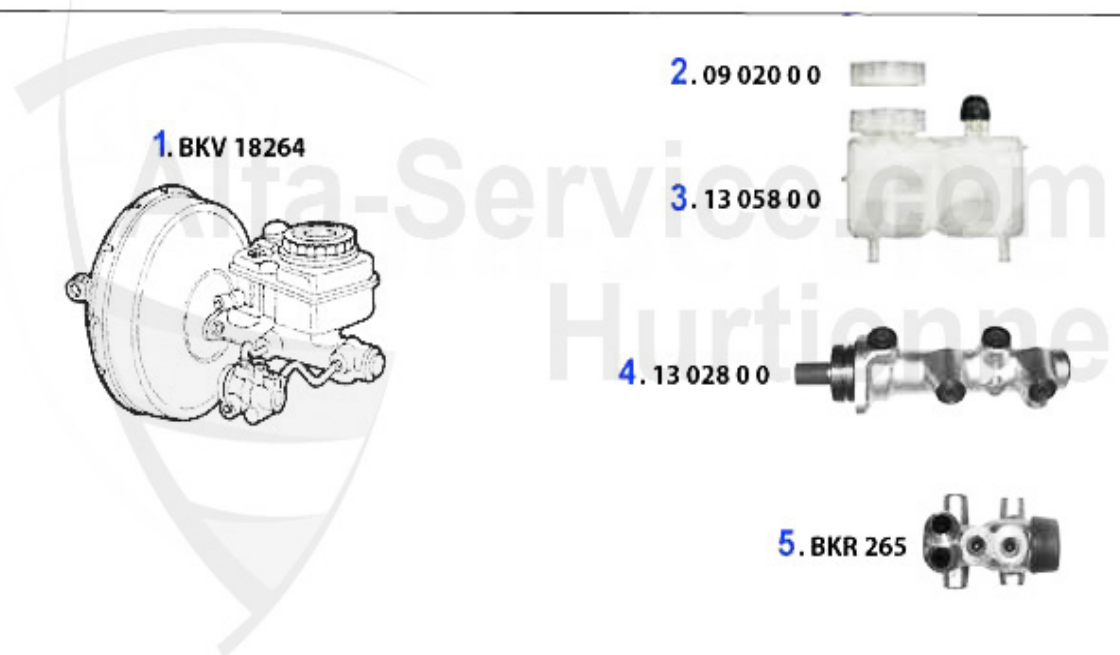

Alfetta > BRAKE > BRAKE SERVO/BRAKE MASTER CYL.

BKV/Hauptbremszylinder/Brakeservo/Brake master cylinder Alfetta (116)

1	BKV18264	Bremskraftverstärker 75 1.6/1.8/2.0 /ie/TS/2.5/3.0 V6/2.0/2.4 TD Bj. > 9.89,90 1.8/2.0 ie/2.4 TD,Alfetta,G iulietta,GT/V/6 (116) Bremssystem: Bendix	***
2	09 020 0 0	COVER FOR HYDRAULIC OIL RESERVOIRE BRAKE AND CLUTCH MASTER CYLINDER	7.50 EUR
3	13 058 0 0	BRAKE FLUID RESERVOIR (late model)	85.00 EUR
4	13 028 0 0	BRAKE MASTER CYLINDER 1300-2000 hanging pedals, 116 1300-2500	120.50 EUR
5	BKR265	BRAKING GOVERNOR 75,90,GIULIETTA,GTV 2.0 (116) 84>	178.99 EUR