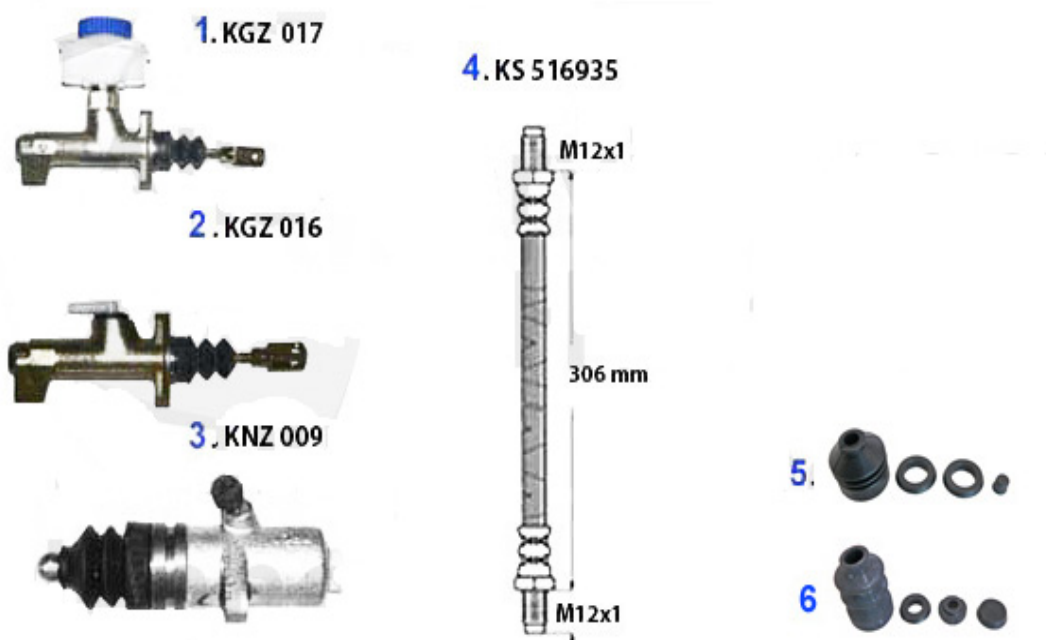

Kupplungsbetätigung/Clutch Actuation Alfetta

1	KGZ017	CLUTCH MASTER CYLINDER, ALFETTA, GIULIETTA, GTV, GTV/6(116), WITH RESERVOIR	97.46 EUR
2	KGZ016	OE. 60518194 CLUTCH MASTER CYLINDER 116 1983>	81.04 EUR
3	KNZ009	CLUTCH SLAVE CYLINDER,75,90 ALFETTA, GIULIETTA, GTV,GTV/6(116)	60.52 EUR
4	KS516935	CLUTCH HOSE 116	17.96 EUR
5	RKG1134	REPAIR KIT MASTER CYLINDER 116 RZ/SZ	26.18 EUR
6	RKN3156	REPAIR KIT SLAVE CYLINDER 116 RZ/SZ	26.18 EUR