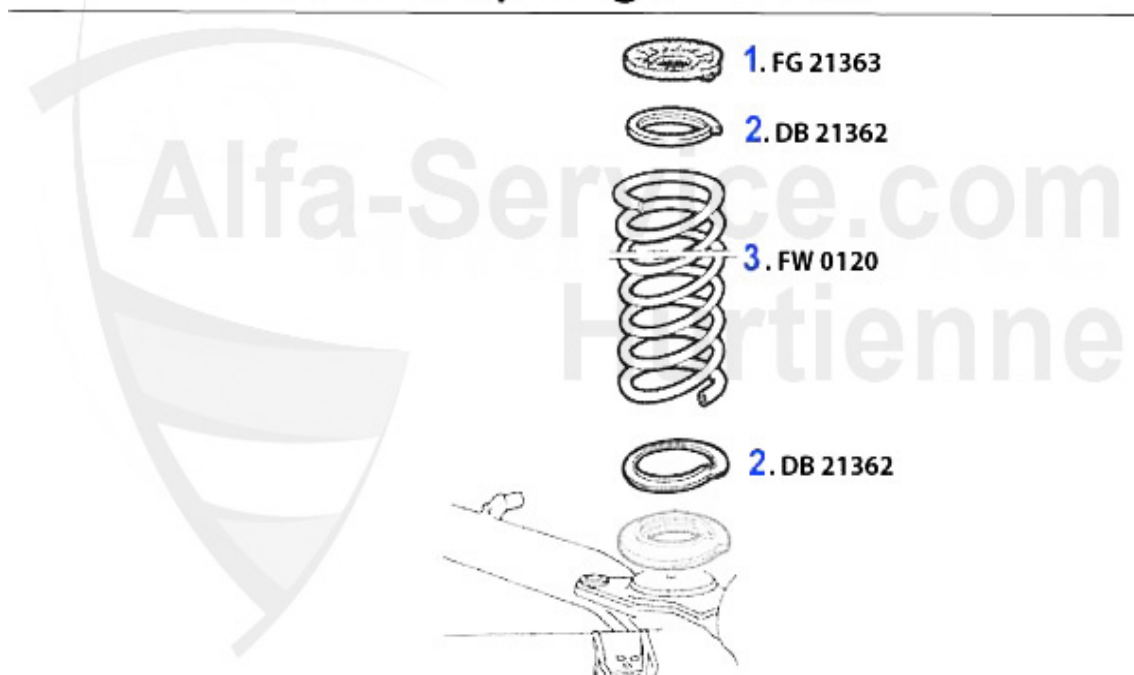

Handbremsseil/Brake Cable Alfetta

1	HS0208	OE.60521838,HANDBRAKE CABLE ALFETTA/GT YEAR >79	30.26 EUR
2	HS2519	OE. 60521838 BRAKE CABLE 116 1980>	24.62 EUR

Federn/Springs Alfetta

1	FG21363	OE. 60521363 SPACER REAR AXLE 116	13.49 EUR
2	DB21362	OE. 60521362 PLATE	7.90 EUR
3	FW0120	OE. 60701617 REAR SPRING ALFETTA/GTV (116),75,90 1 PIECE	79.00 EUR
3	FWK4120	REAR SPORT SPRINGS 30 MM, Eibach LOWER 75,GTV (116) 2 Pieces	132.34 EUR