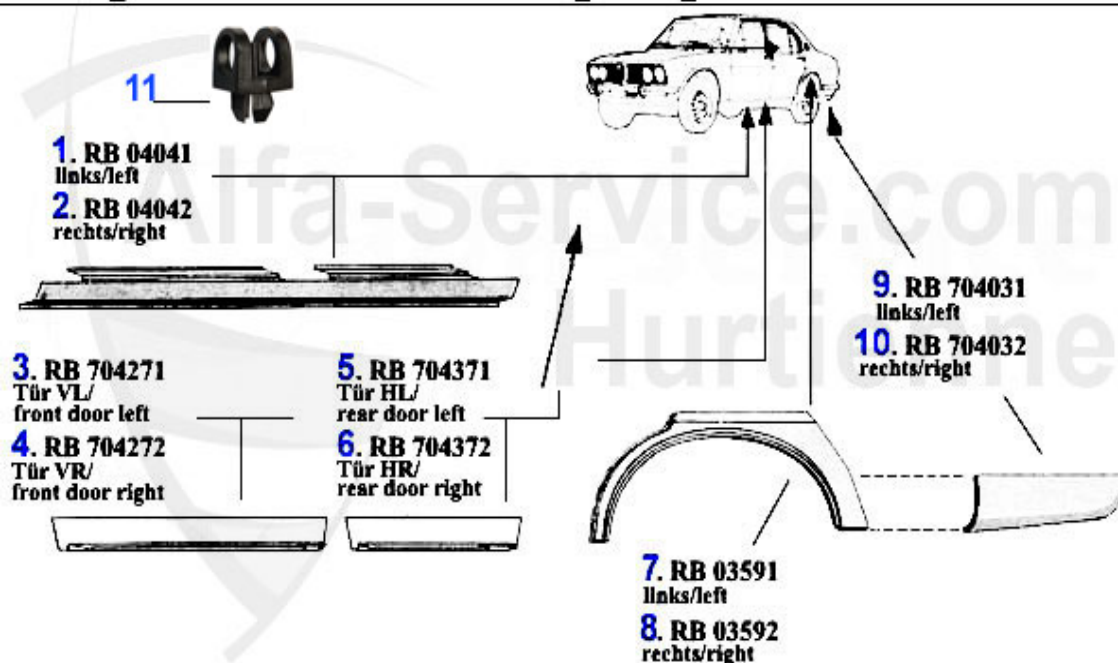

Reparaturbleche/Repairpanels Alfetta

1	RB04041	ROCKER PANEL LEFT ALFETTA	***
2	RB04042	ROCKER PANEL RIGHT ALFETTA	***
3	RB704271	REPAIR PANEL FRONT DOOR LEFT ALFETTA	22.05 EUR
5	RB704371	REPAIR PANEL REAR DOOR LEFT ALFETTA	22.05 EUR
6	RB704372	REPAIR PANEL REAR DOOR RIGHT ALFETTA	22.05 EUR
7	RB03591	WHEEL HOUSING ALFETTA REAR LEFT	***
8	RB03592	ALFETTA WHEELHOUSE REAR WING REPAIR PANEL,RIGHT	***
9	RB704031	CONNECTION PLATE LEFT ALFETTA	***
10	RB704032	ALFETTA REAR WING REPAIR PANEL RIGHT	17.85 EUR
11	15 194 4 0	Haubenstockhalter Alfetta oben in der Haube	3.95 EUR