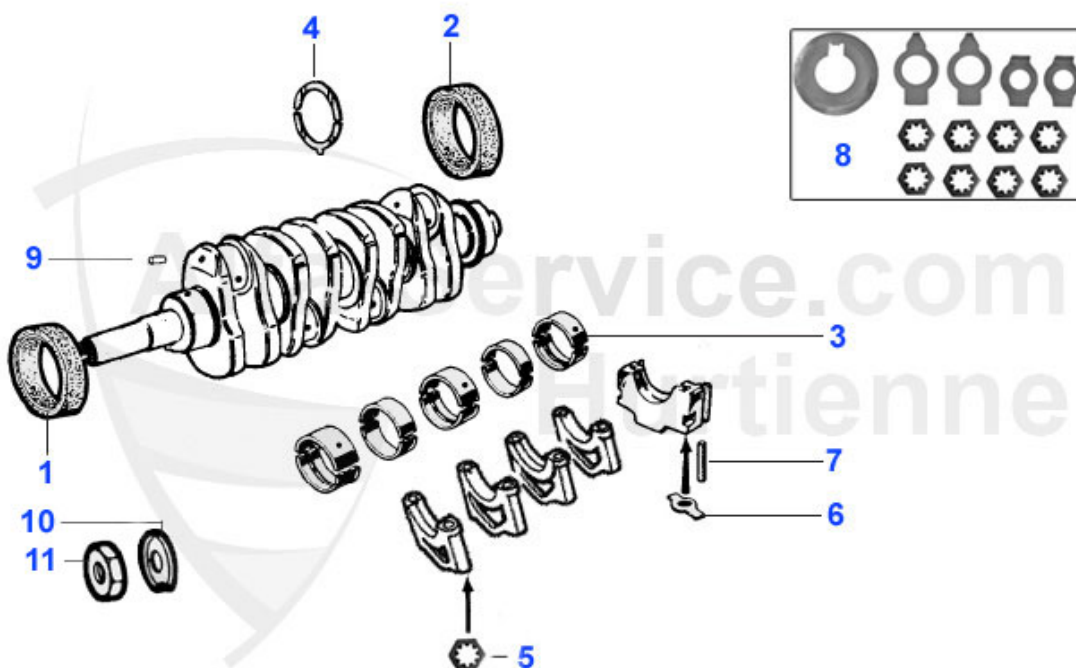

Alfetta > ENGINE > ENGINE BLOCK > CRANKSHAFT

1	02 022 0 0	OIL SEAL (35/50/10) CRANKSHAFT FRONT	7.95 EUR
2	02 023 0 0	OIL SEAL (82/105/12) CRANKSHAFT REAR 105 MODELS >1989, ALFETTA, GIULIETTA, 75, 90, GTV (116), MONTREAL	18.30 EUR
3	03 011 0 0	1300 - 2000 MAIN BEARING 0.20	53.00 EUR
3	03 009 0 0	1300 - 2000 MAIN BEARING SET STD.	47.50 EUR
3	03 075 0 0	1300 - 2000 MAIN BEARING 0.30	71.40 EUR
3	03 076 0 0	MAIN BEARING 1300-2000 0.40	71.40 EUR
3	03 010 0 0	MAIN BEARINGS 1300 - 2000 0,10 OVERSIZE	53.00 EUR
4	03 081 0 0	OE. 60743567 THRUST WASHER STD.	18.00 EUR
5	03 270 0 0	LOCKING PLATE 1/2/3/4 main bearing set	1.70 EUR
6	03 149 0 0	LOCKING PLATE 5th Main Bearing 5th main bearing set	1.50 EUR
7	03 158 0 0	RUBBERBAND 5th MAIN BEARING	3.20 EUR
8	03 273 0 0	LOCKING PLATE SET main bearing set, cam shaft, pulley in front	19.50 EUR
9	03 096 0 0	CRANK SHAFT dowel plug 6,25 mm	1.95 EUR
9	03 095 0 0	CRANK SHAFT dowel plug 6 mm	1.95 EUR
9	03 115 0 0	Alustopfen Kurbelwelle 6mm kurz 6/7/12mm	1.95 EUR
10	03 097 0 0	TAB WASHER CRANKSHAFT/PULLEY 1300-2000	5.20 EUR
11	03 094 0 0	NUT FOR PULLEY	17.30 EUR