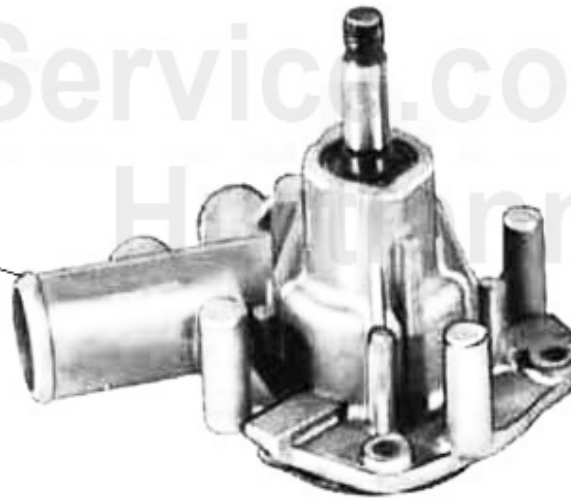

Wasserpumpe/Waterpump Alfetta 2.0 TD

---

1. WP 66016

---

1 WP66016 WATERPUMP Alfetta 2.0 TD

85.68 EUR