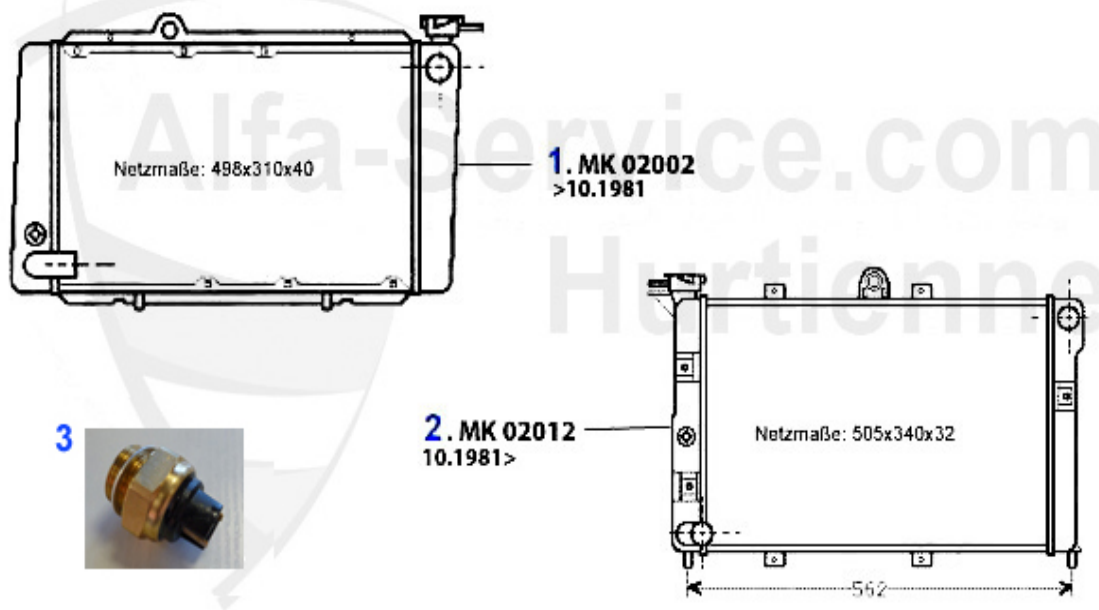

Kühler/Radiator Alfetta 2.0

1	MK02002	OE.60726026 RADIATOR ALFETTA 1.6/1.8 75-84,2.0 77-84,GTV(116) 2.0,IMPORTANT: PAY ATTENTION TO RADIATOR-BLOG SIZE!!!	399.00 EUR
2	MK02012	OE.60719302 RADIATOR ALFETTA/ GIULETTA 1.8/2.0-IMPORTANT:PLEASE CHECK WEB DIMENSIONS	***
3	14 104 3 0	THERMOSWITCH for fan motor	14.90 EUR