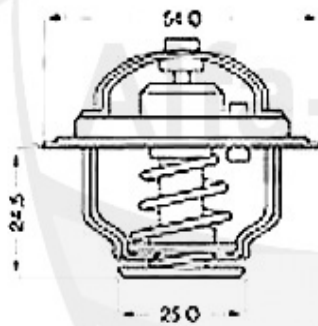

21.00 EUR

Thermostat Alfetta 1.8

1.08 008 0 0

2.08 009 0 0

1	08 008 0 0	1300 - 2000 THERMOSTAT, PLUG IN VERSION	21.00 EUR
2	08 009 0 0	2000 THERMOSTAT with housing (carburetor model)	31.29 EUR

Thermostat Alfetta 2.0