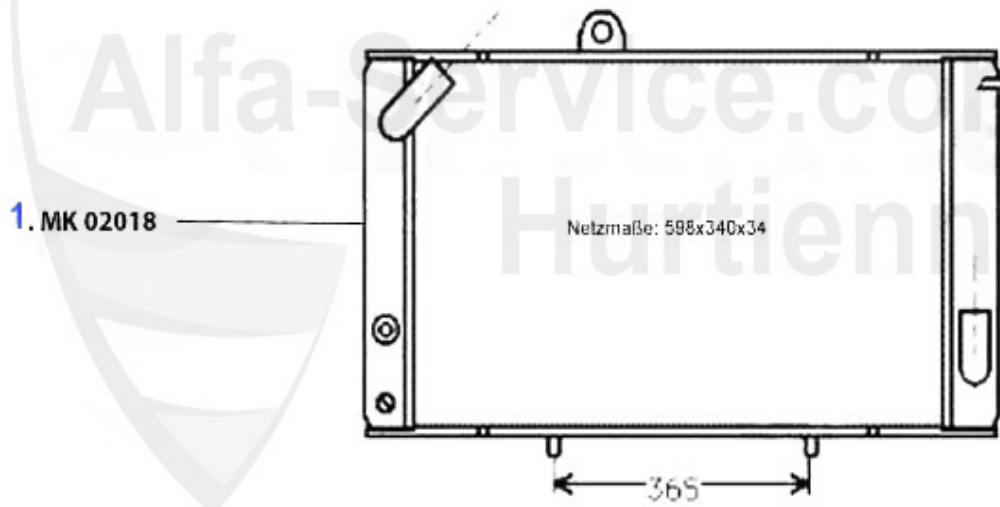

Kühler/Radiator Alfetta 2.4 TD

1 MK02018 RADIATOR ALFETTA 2.4 TD

470.87 EUR