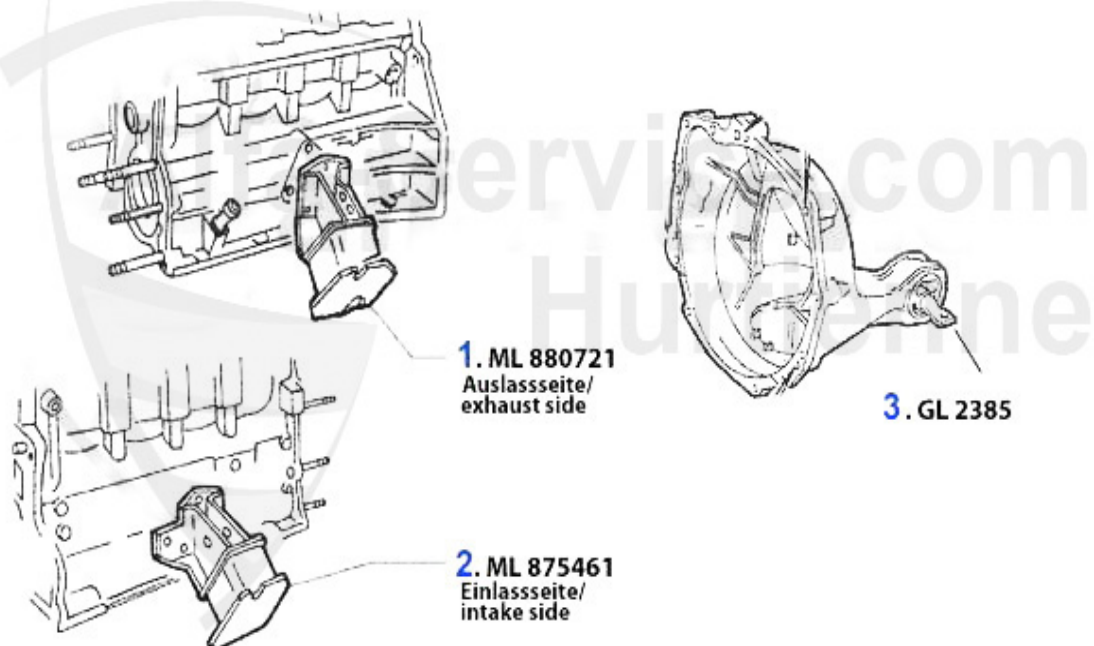

Motorlager/Engine Mount Alfetta

1	ML880721	OE. 60723675 ENGINE MOUNT LEFT 116 4-CYL.	49.00 EUR
2	ML875461	OE. 60521085 ENGINE MOUNT RIGHT 116 4-CYL.	49.00 EUR
3	GL2385	OE. 60522199 ENGINE MOUNT REAR 4 CYL. (62mm)	32.50 EUR