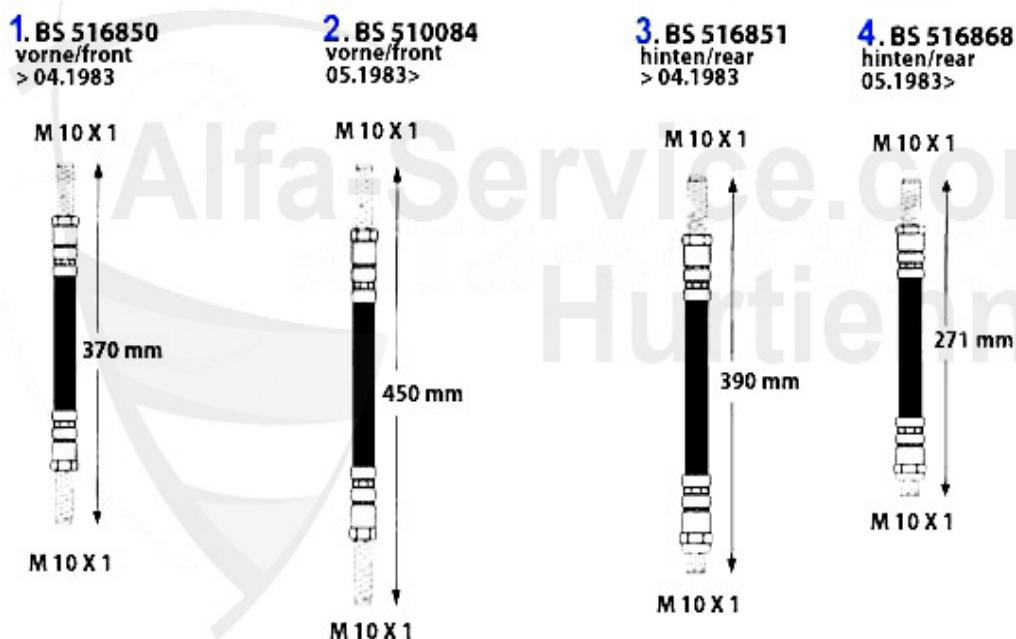

Bremsschlauch/Brake Hose Alfetta

1	BS516850	OE. 60727319 BRAKEHOSE 116 4-CYL. >1983	15.28 EUR
2	BS510084	BRAKE HOSE FRONT ALFETTA 1.6/1.8/2.0/2.4 TD, GIULIETTA 1.3/1.6/1.8/TURBO YEAR 05.83>,GTV 2.0/2.5 V6 YEAR 02.81>,75,90 6,RZ,SZ ALL, 445MM LENGTH	17.74 EUR
3	BS516851	OE. 60728512 BRAKEHOSE REAR 116 >1983	16.92 EUR