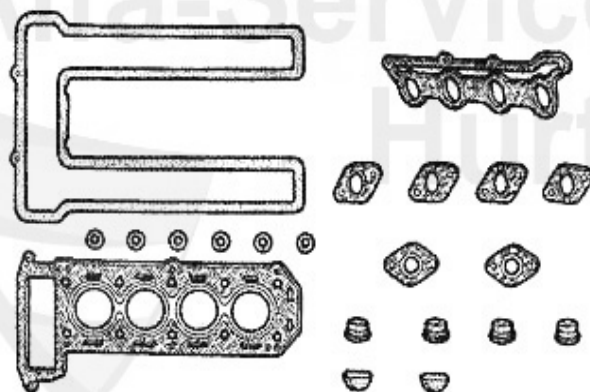

Kopfdichtsatz/Head Set Giulietta (116) Vergaser/Carb.

Achtung/Attention:

Dichtsatz ohne Kopfdichtung, bitte separat bestellen!/Headset without HEADGASKET, please order separate!

1.02 069 0 0

1 02 069 0 0 HEAD GASKET SET 1300-2000 WITHOUT HEAD GASKET ALL 105/116
CARBURETTOR MODELS

45.01 EUR