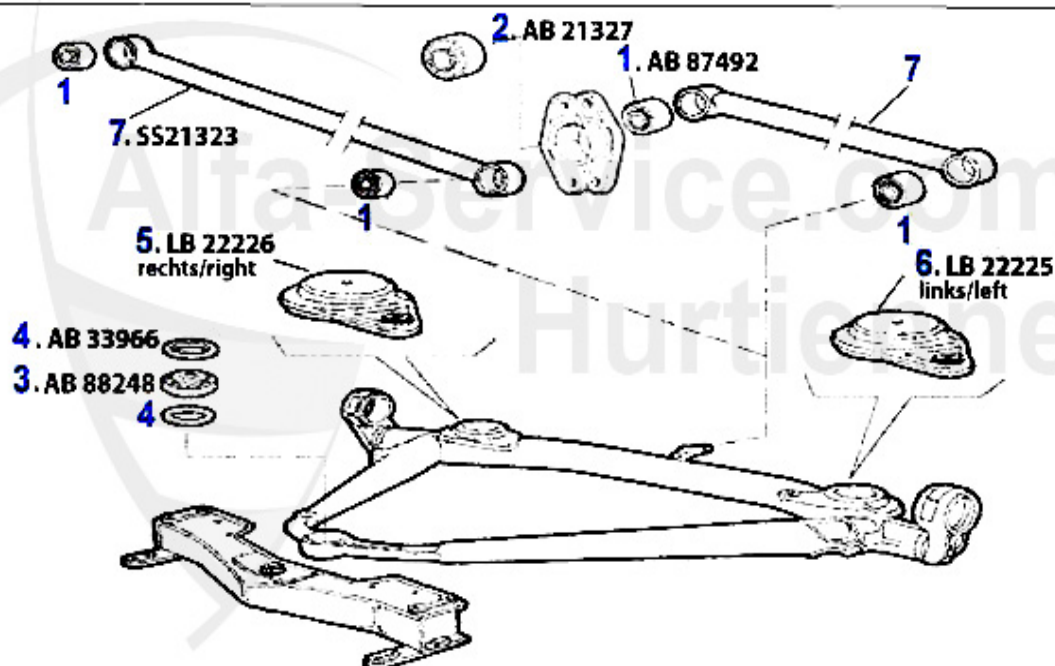

Aufhängung/Attachment Alfetta hinten/rear

1	AB87492	CHASSIS MOUNTING RUBBER REAR AXLE 75, ALFETTA,GIULIETTA,GTV6 needed pieces: 4	7.40 EUR
1	AB1970SF	SUPERFLEX BUSHES SET f. RAER TORSION BAR 116	87.00 EUR
2	AB21327	REAR AXLE BUSH MIDDLE 116	17.90 EUR
3	AB88248	Aufhängungsbuchse hinten Alfetta,Gi ulietta,GT/V (116),75 4-Zylinder	15.47 EUR
4	AB33966	OE. 60533966 RING f. PANHARD/GEAR 116	***
5	LB22226	BEARING SUPPORT REAR-AXLE-FRAME RIGHT 75,GTV/6	79.00 EUR
6	LB22225	BEARING SUPPORT REAR-AXLE- FRAME LEFT 75, GTV/6	79.00 EUR
7	SS21323	OE.60521323 TORSION BAR 116	***