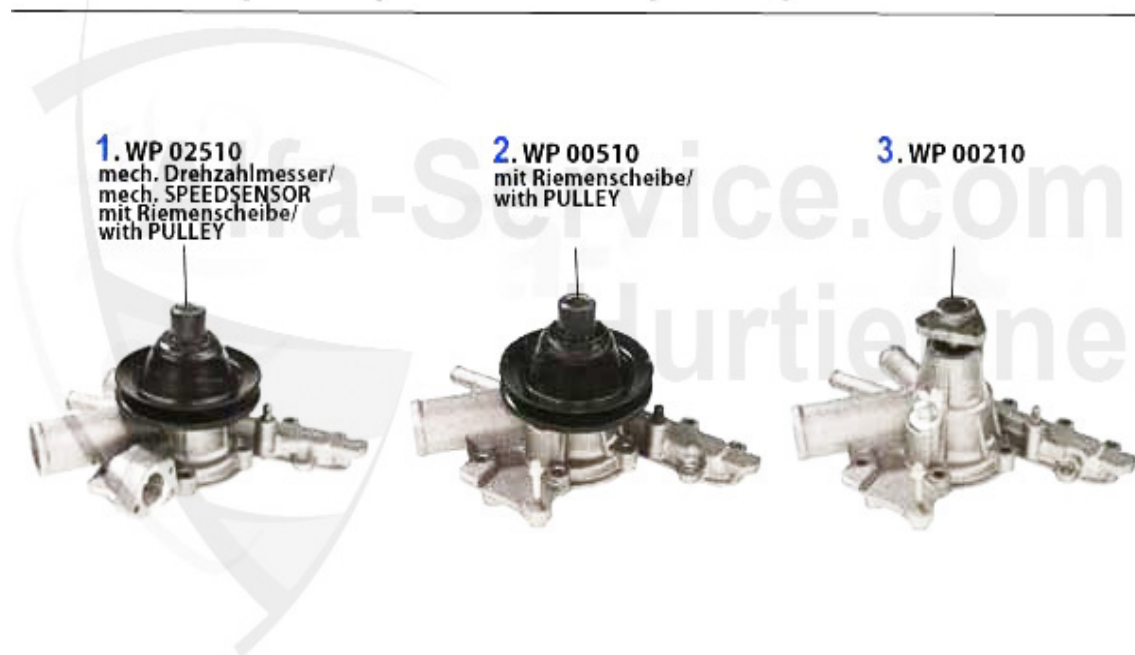

Wasserpumpe/Waterpump Alfetta 2.0

1	WP02510	WATER PUMP ALFETTA/GIULIETTA/GTV (116), MECHANICAL TACHOMETER 1.6/1.8/2.0 WITH BELT PULLEY	65.65 EUR
2	WP00510	OE. 60730469/60523035 WATERPUMP 116 w. PULLEY, wo. CONNECTION f. REV METER	98.48 EUR
3	WP00210	WATER PUMP ALFETTA,GIULIETTA,GTV (116) 1.6/1.8/TURBO/2.0,75,90 1.6/1.8/2.0/IE/ TS	71.75 EUR