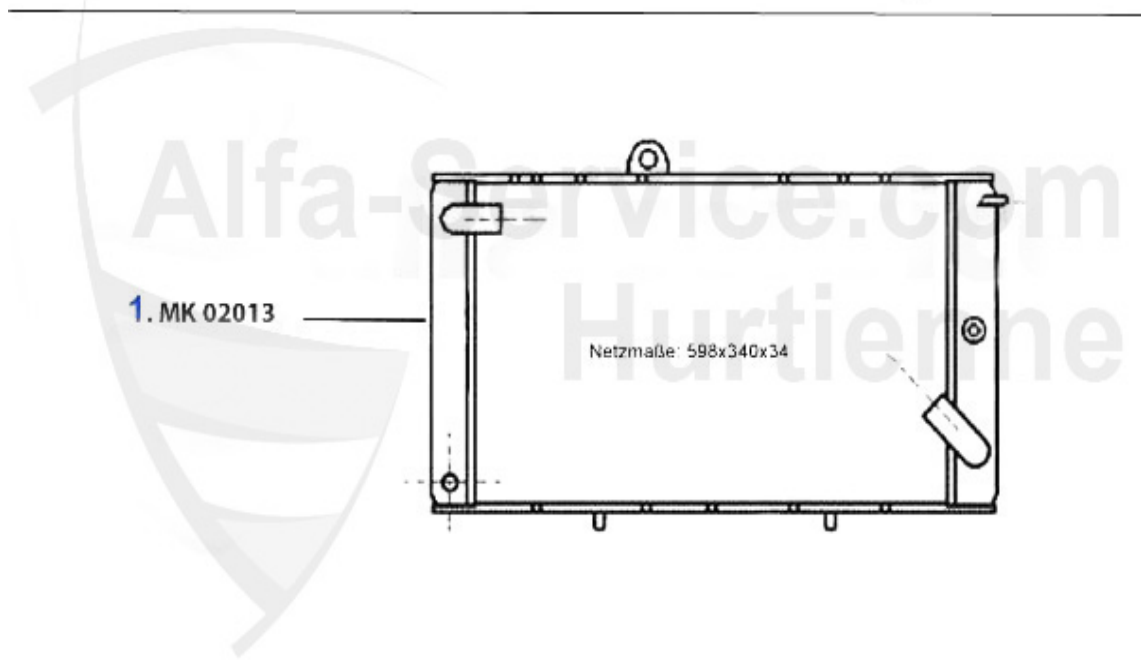

Kühler/Radiator Alfetta 2.0 TD

1 MK02013 RADIATOR ALFETTA 2.0 TD

470.87 EUR