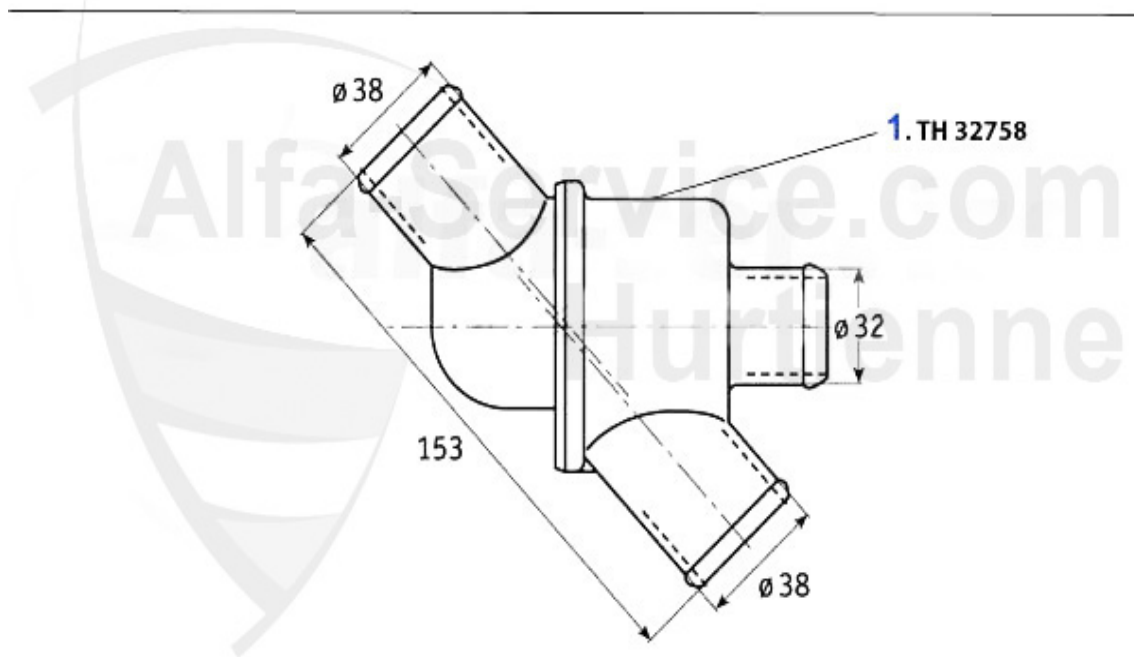

Thermostat Alfetta 2.0 TD

1 TH32758 OE. 60732758 THERMOSTAT Alfetta 2.0/2.4 TD

94.89 EUR