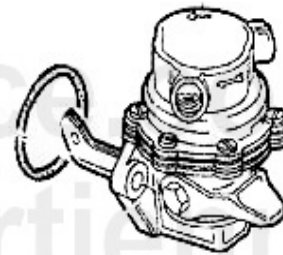

3. KP 3107
TD

1	07 010 0 0	FUEL PUMP 1300 - 2000 105 carburetor model ALFETTA (76-80)/GIULIETTA 1.3 (80-83) 75 1.6, 1.8, 2.0 (88-89)	35.85 EUR
2	KP3046	FUEL PUMP (116) CARB. 1980>	35.39 EUR
3	KP3107	FUEL PUMP 6,75,90,ALFETTA TD	80.33 EUR