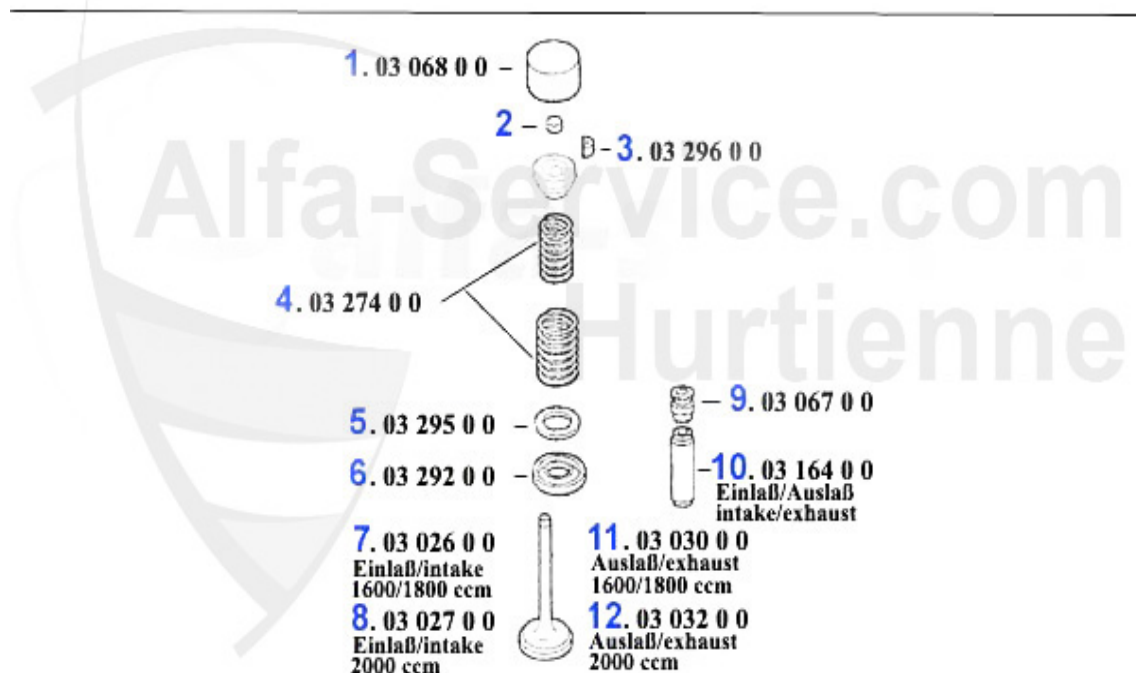

Ventiltrieb/Valve Mechanism Alfetta

1	03 068 0 0	CAM FOLLOWER OE60612178	23.50 EUR
2	03 043 0 0	VALVE ADJUSTING SHIMS	5.40 EUR
2	03 114 0 0	VALVE ADJUSTING SHIMS 200 pcs per box 2.525 - 3.500 mm	315.00 EUR
2	03 084 0 0	VALVE ADJUSTING SHIMS 205 pcs per box 1.500 - 2.500 mm	279.00 EUR
3	03 296 0 0	VALVE COTTERS 9mm	1.20 EUR
4	03 274 0 0	VALVE SPRING SET 16 pcs	59.80 EUR
5	03 295 0 0	OE.60502912 WASHER INSIDE LOWER VALVE SPRING PLATE	1.61 EUR
6	03 292 0 0	CUP FOR VALVE WASHER	***
7	03 026 0 0	INLET VALVE 1600-1750 std	10.25 EUR
8	03 027 0 0	INLET VALVE 2000 ALL MODELS EXC. SPIDER 1990-93 INJECTION	11.19 EUR
9	03 255 0 0	VALVE SEAL WITH SPRING INTAKE AND EXHAUST SIDE (GREEN)	4.86 EUR
10	03 164 0 0	INLET & EXHAUST VALVE GUIDE FUEL-INJECTED MOTOR - SPIDER	11.19 EUR
11	03 030 0 0	EXHAUST VALVE 1600 - 1750 std.	16.45 EUR
12	03 032 0 0	EXHAUST VALVE 2000 std.	17.26 EUR