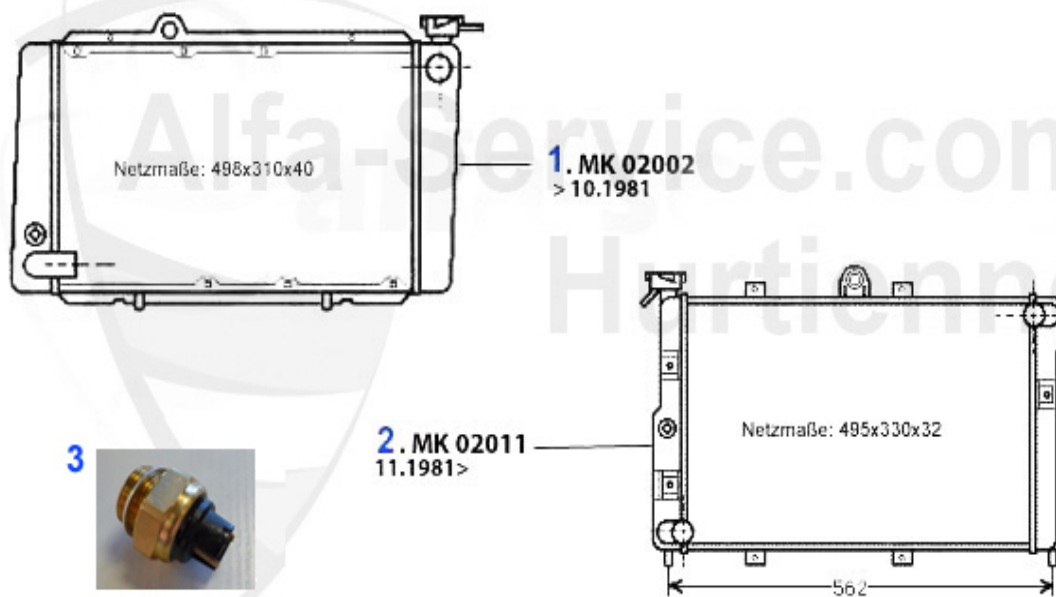

Kühler/Radiator Alfetta 1.6

1	MK02002	OE.60726026 RADIATOR ALFETTA 1.6/1.8 75-84,2.0 77-84,GTV(116) 2.0,IMPORTANT: PAY ATTENTION TO RADIATOR-BLOG SIZE!!!	399.00 EUR
2	MK02011	Motorkühler Alfetta 1.6 Bj. 75-84 G iulietta 1.3/1.6 Bj. 10.77> ACHTUNG: auf Netzmaße achten	***
3	14 104 3 0	THERMOSWITCH for fan motor	14.90 EUR