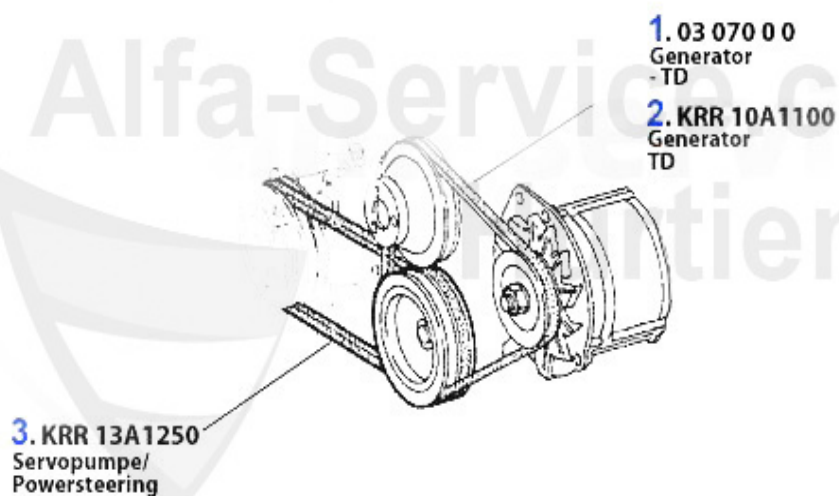

Keilriemen/V-Belt Alfetta

1	03 070 0 0 V-BELT 9.5X825 (SPIDER, GT)	8.70 EUR
1	KR10A1100 V-BELT 9.5X100 ALFETTA,75,90 2.4 TD	9.95 EUR
2	KR13A1250 V-BELT 12.5X1250 ALFETTA,GIULIETTA,GTV (116) 4 CYL. CLIMACOMPRESSOR	17.39 EUR