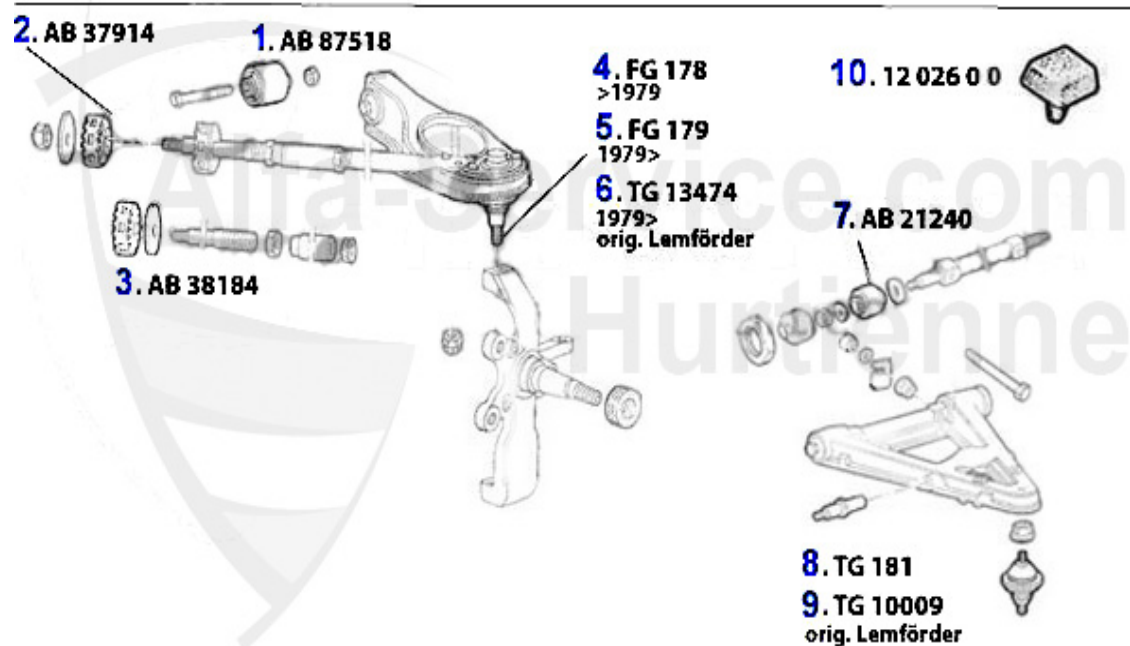

Aufhängung/Attachment Alfetta vorne/front

1	AB87518	OE.60521269 SUSPENSION ARM BUSH FRONT, 75,GT/V/6 (116), RZ/SZ	8.21 EUR
2	AB37914	RUBBER MOUNTING 75,GTV6 (116) pieces required:2	3.80 EUR
3	AB38184	SILENT BLOCK 75,GTV6 (116) required parts: 2	3.80 EUR
4	FG178	SUPERIOR SUPPORTING HINGE ALFETTA/ GIULIETTA/GTV (116) >79	***
5	FG179	UPPER BALL JOINT 116 f	40.01 EUR
6	TG13474	OE. 60728429 Front upper ball joint LMI	***
7	AB21240	OE. 60521240 LOWER ARM BUSH 116 FA 2 PIECES EACH SIDE NEEDED	40.01 EUR
8	TG181	LOWER BALL JOINT F. 116	40.01 EUR
9	TG10009	OE. 60521236/7 LOWER BALL JOINT LEMFÖRDER	45.65 EUR