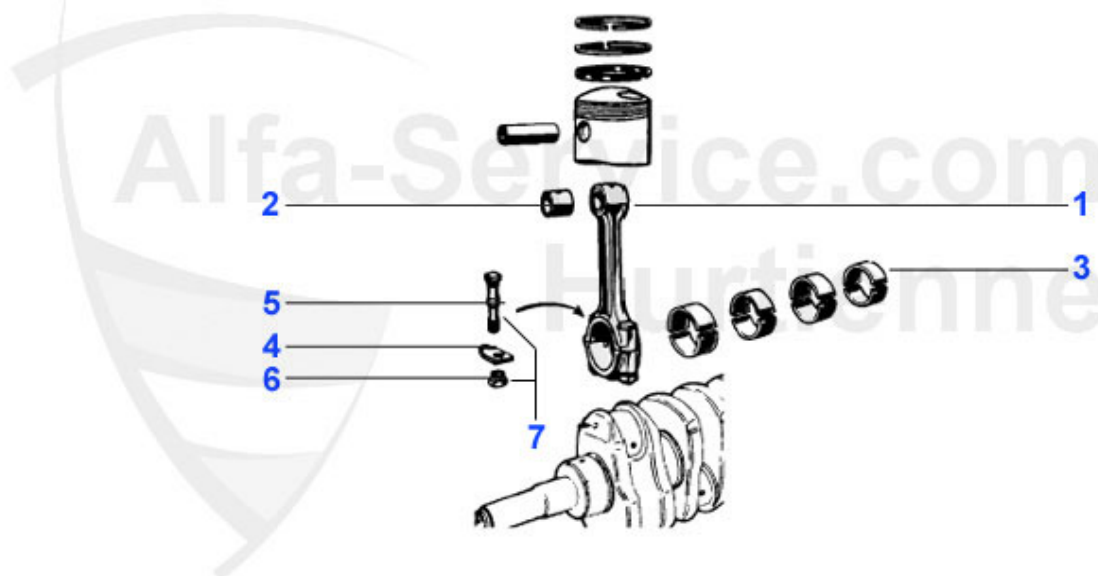

Alfetta > ENGINE > ENGINE BLOCK > CON ROD/BEARING

1	03 013 0 0	1600 CONNECTING ROD USED PLEASE ADVISE WEIGHT	59.00 EUR
1	03 014 0 0	1750 CONNECTING ROD USED PLEASE ADVISE WEIGHT	59.00 EUR
1	03 015 0 0	2000 CONNECTING ROD USED PLEASE ADVISE WEIGHT	59.00 EUR
1	03 286 0 0	DRIVING ROD SET 2000	238.00 EUR
2	03 112 0 0	1600 - 2000 BEARINGS CONNECTING ROD	12.50 EUR
3	03 080 0 0	BIG END BEARINGS 1600-2000 0.40	50.00 EUR
3	03 018 0 0	BIG END BEARINGS STANDARD	48.00 EUR
3	03 020 0 0	BIG END BEARINGS,10 OVERSIZE 1600-2000	54.00 EUR
3	03 022 0 0	BIG END BEARINGS .20 O/SIZE (1600 - 2000)	59.00 EUR
3	03 078 0 0	BIG END BEARINGS 0.30 (1600 - 2000)	79.00 EUR
4	03 139 0 0	1600, 1750 LOCK TAB FOR ROD NUT	1.30 EUR
5	03 105 0 0	CONROD BOLT 2000	***
6	03 108 0 0	1600, 2000 ROD NUT	4.25 EUR
7	03 103 0 0	BIG END BEARING BOLT KIT WITH NUT 1750,2000.ALSO APPLICABLE FOR 1600	189.00 EUR