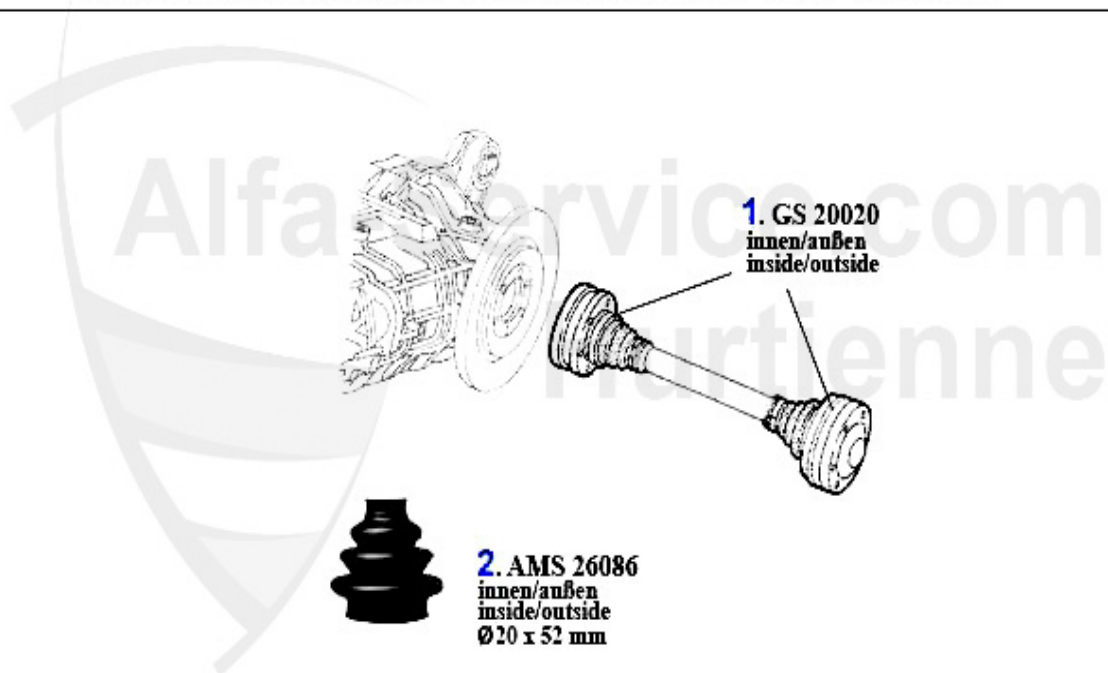

Seitenwelle/Side Shaft Alfetta 1.6/1.8/2.0

1	GS20020	INNER/OUTER DRIVESHAFT JOINT 116 4-CYLINDER	111.82 EUR
2	AMS26086	OE. 60729242 SIDE SHAFT BOOT inside/outside 116-4Cyl.	16.31 EUR