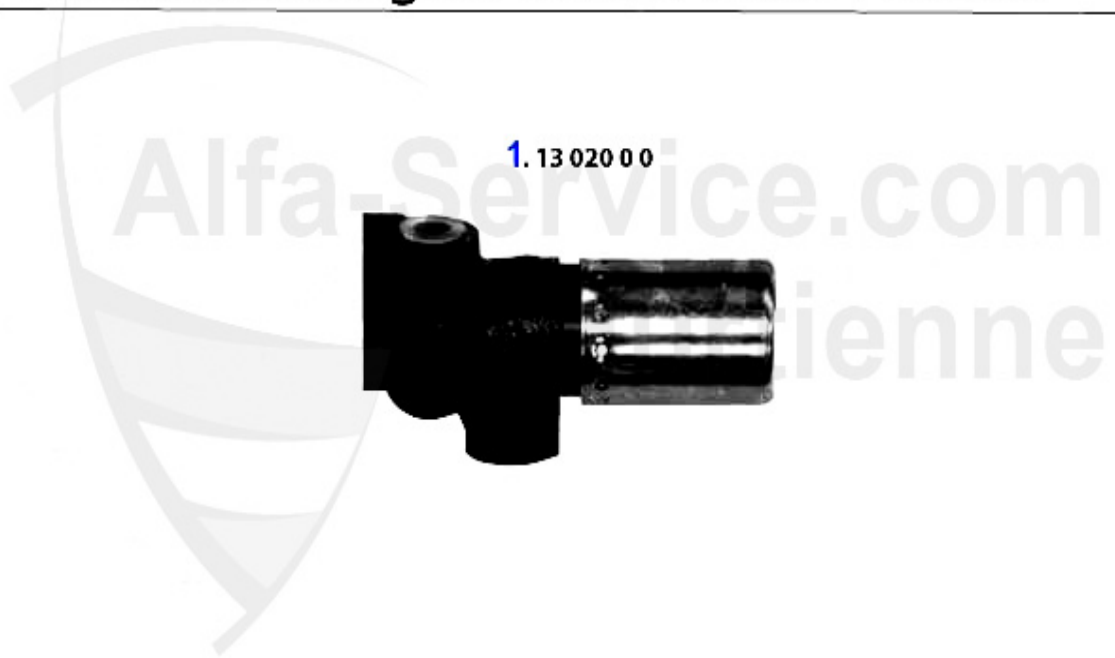

Bremskraftregler/Brake Valve Alfetta

---

1 13 020 0 0 BRAKE VALVE REAR AXLE

99.00 EUR