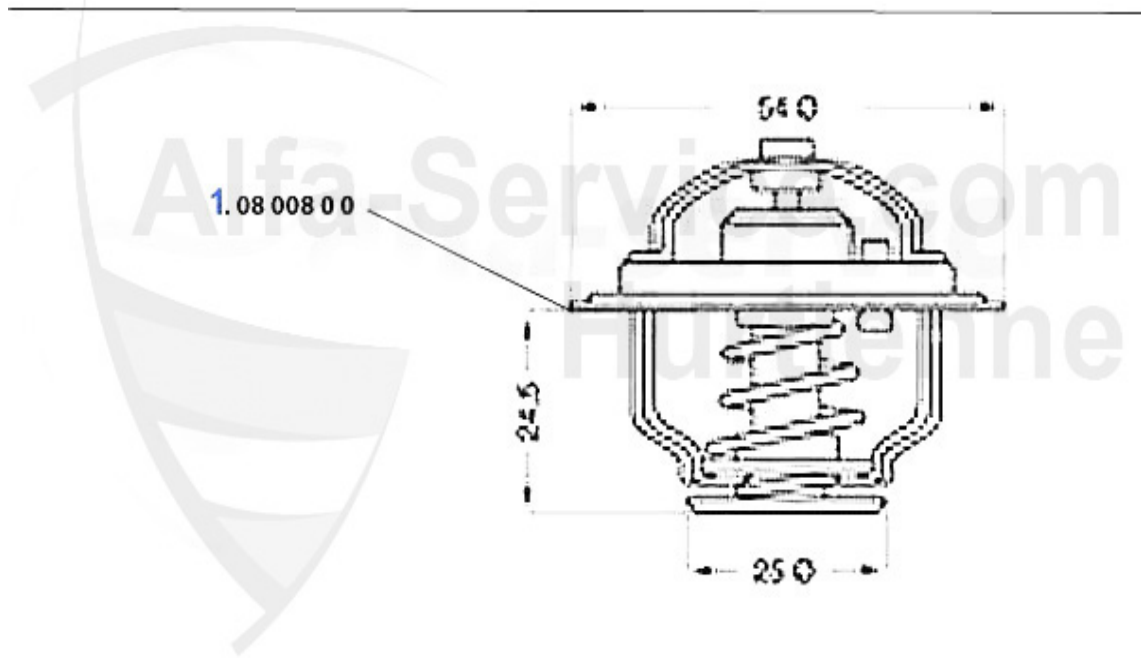

Thermostat Alfetta 1.6

1 08 008 0 0 1300 - 2000 THERMOSTAT, PLUG IN VERSION

21.00 EUR