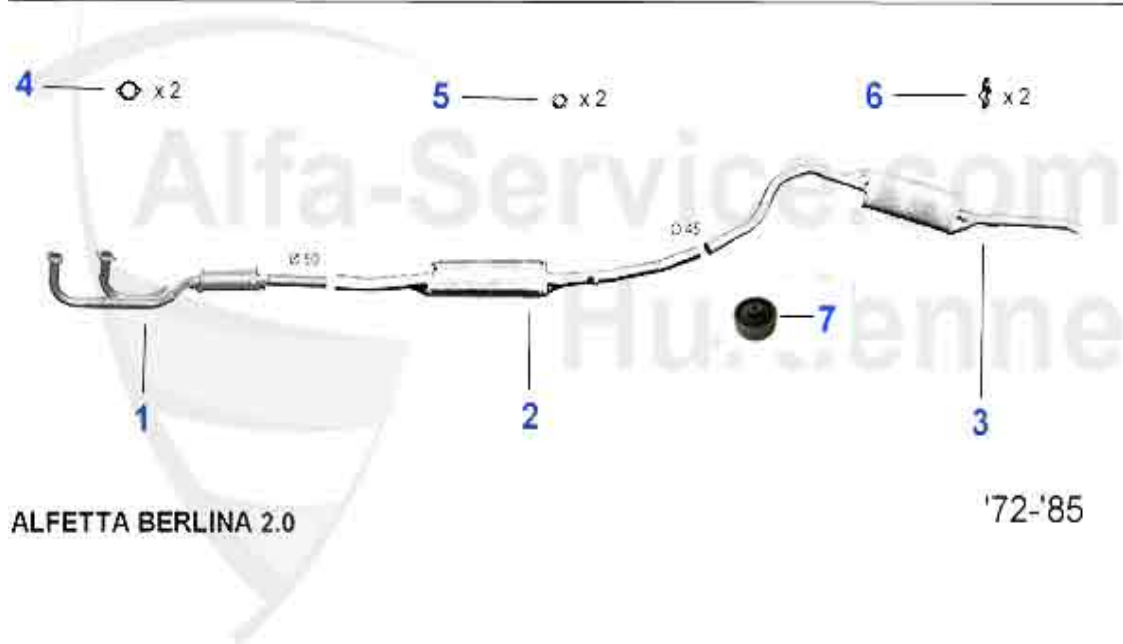

Abgasanlage/Exhaust System Alfetta 2.0

1	VSD101803 FRONT SILENCER ALFETTA,GIULIETTA 2. SERIE 79-85 1.8/2.0 75/90 1.8/2.0 85-88	96.89 EUR
1	VSD103603 FRONT MUFFLER ALFETTA 1.8,2.0 1. SERIES 72-78	97.46 EUR
2	MSD101476 OE.60730551 CENTER MUFFLER ALFETTA 1.6,1.8,2.0L YEAR 79-85, GIULIETTA 1.3-2.0L,75 1.6 YEAR 85-92	88.23 EUR
2	MSD103576 CENTER MUFFLER ALFETTA 1.6,1.8,2.0 1. SERIES 75-78	88.23 EUR
3	NSD117999 Endtopf Alfetta GT 1,6-2,0 Sportendtopf Doppelendst. 2 x 45mm	220.15 EUR
3	NSD103907 END MUFFLER ALFETTA 1.6/1.8/2.0 2.SERIES 79-85	94.61 EUR
3	NSD103507 END MUFFLER ALFETTA 1.6/1.8/2.0 1.SERIES 72-78	116.54 EUR
4	SAT094413 OE 60777697, GASKET VSD ALFETTA, GIULIETTA,75,90,155,164	3.89 EUR
5	SAT091011 OE 60521386, RUBBER RING EXHAUST MOUNTING DIVERSE TYPES	1.23 EUR
6	SAT091024 OE 60521407, RUBBER/ EXHAUST MOUNTING ALFETTA, GIULIETTA, 75,90	5.30 EUR
7	11 028 0 0 SILENT BUSHING EXHAUST HANGER OE.60515936	8.50 EUR