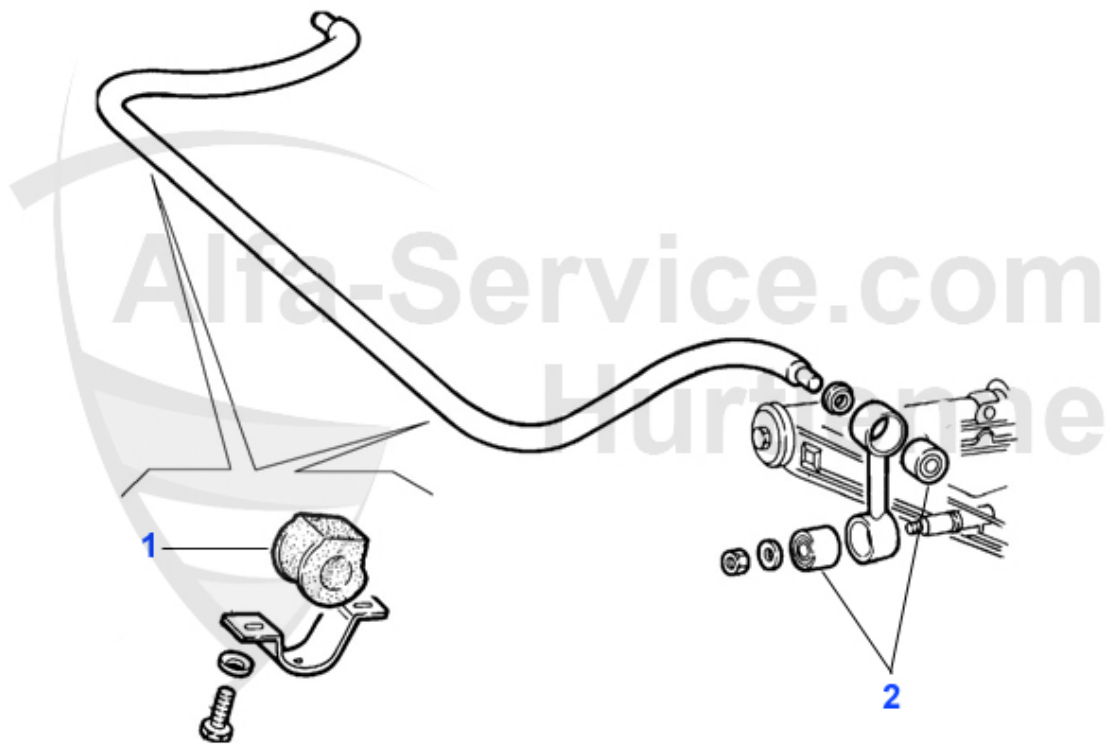

Alfetta > SUSPENSION > FRONT STABILISER

1	AB9303	Gummi f. Stabilisator VA 75 3.0 V6	16.01 EUR
1	AB21287	Stabilager vorne Alfetta, Giulietta, GTV/6 (116), 75 22mm	14.90 EUR
2	AB92733	Lager für Pendelstütze VA 116 benötigte Stückzahl: 4	11.90 EUR