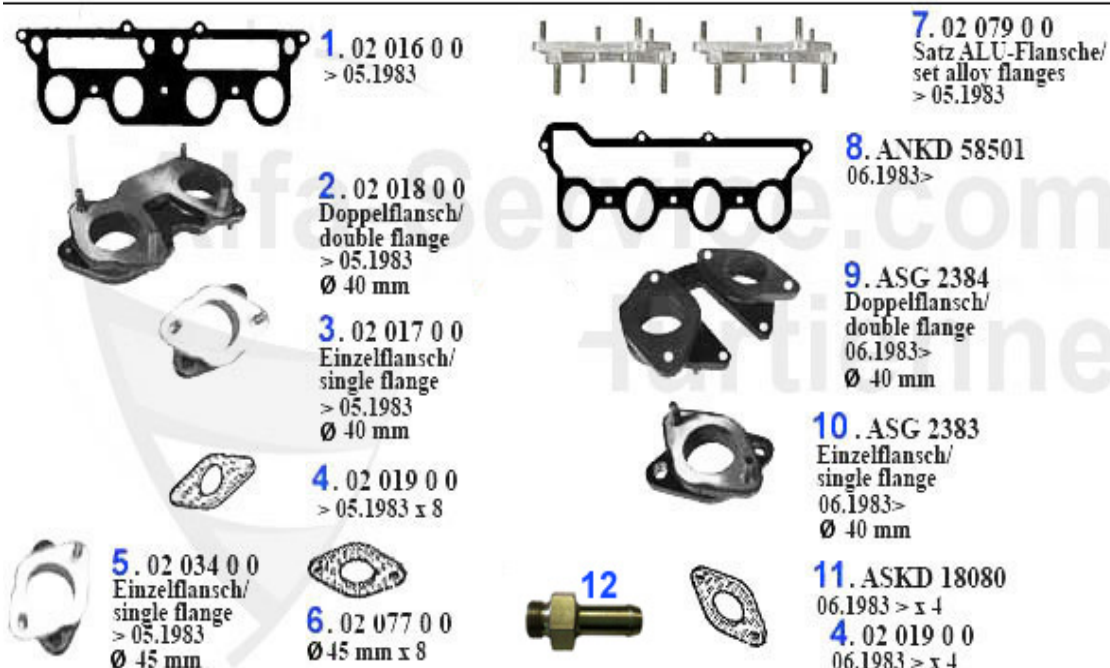

Motorlager/Engine Mount Alfetta

1	ML880721	OE. 60723675 ENGINE MOUNT LEFT 116 4-CYL.	49.00 EUR
2	ML875461	OE. 60521085 ENGINE MOUNT RIGHT 116 4-CYL.	49.00 EUR
3	GL2385	OE. 60522199 ENGINE MOUNT REAR 4 CYL. (62mm)	32.50 EUR

Ansaugbrücke/Intake Manifold Alfetta (116)

1	02 016 0 0	INTAKE MANIFOLD GASKET CARBURETTOR MODELS 1600-2000	10.50 EUR
2	02 018 0 0	DOUBLE CARBURETOR MOUNT 40mm	***
3	02 017 0 0	SINGLE CARBURETTOR MOUNT 40mm	23.49 EUR
3	02 084 0 0	CARBURATOR MOUNT KIT (4 PCS) ALUMINIUM 40MM TYPE 105,115,116 UNTIL 05.1983	154.00 EUR
4	02 019 0 0	PAPER GASKET CARBURETTOR MOUNT 40mm	0.87 EUR
5	02 034 0 0	CARBURETOR MOUNT 45mm	52.37 EUR
6	02 077 0 0	PAPER GASKET CARBURETTOR MOUNT 45mm	1.95 EUR
7	02 079 0 0	SOLID CARBURETTOR MOUNTS ALUMINIUM 40mm	189.00 EUR
8	ANKD58501	Ansaugbrückendichtung Alfetta/Giulietta,GT/V (116),Spider'90,75,90 Vergaser Neuer Preis!!	17.15 EUR
9	ASG2384	DOUBLE INTAKE RUBBER 116 4 CYL. 06.83>, Spider 1.6 90-93	***
10	ASG2383	SINGLE INTAKE RUBBER 116 4 CYL. 06.83>, SPIDER 1.6 90-93	32.50 EUR
11	ASKD18080	INFERIOR PAPER GASKET FOR INTAKE RUBBER 116	1.79 EUR
12	08 111 0 0	WATER CONNECTION	9.89 EUR