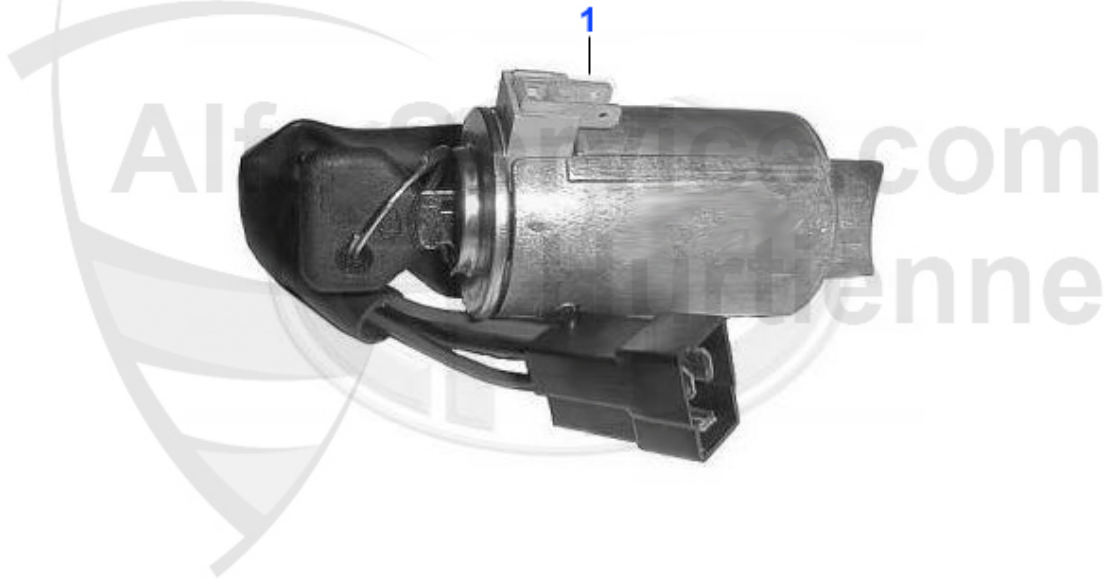

1 ZS01027 IGNITION SWITCH ALFETTA/GIULIETTA/SUD SPRINT 1983>, 33 (905)

105.55 EUR