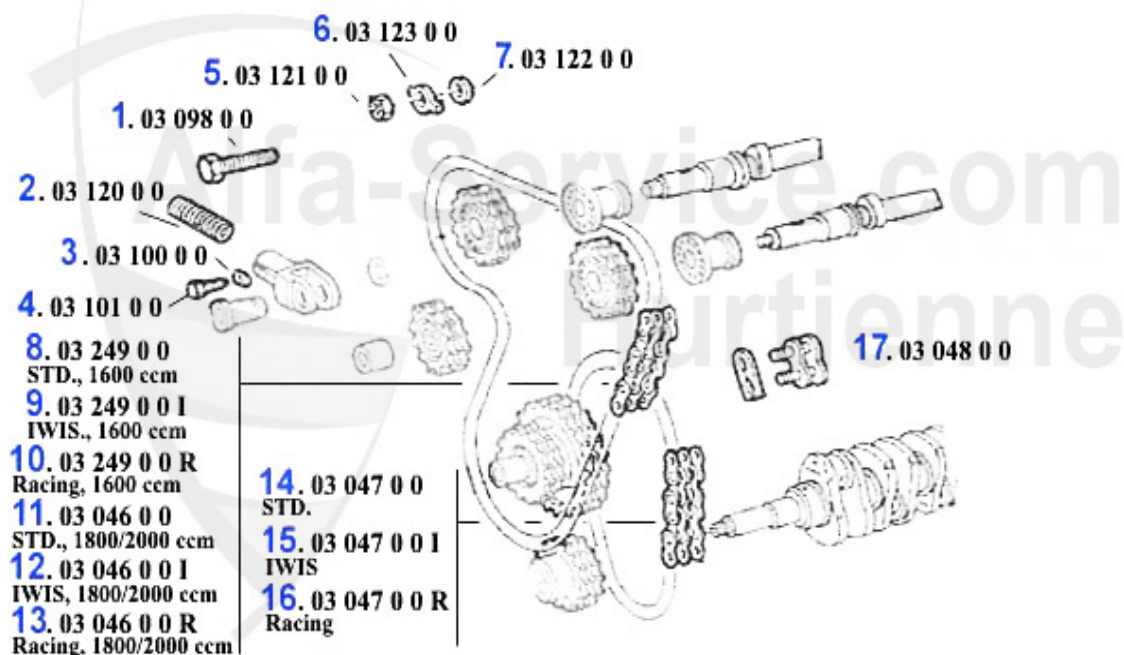

Steuerkette/Timing Chain Alfetta

1	03 098 0 0	SAFETY BOLT FOR CAMSHAFTS	2.30 EUR
2	03 120 0 0	TIMING CHAIN TENSIONER SPRING	6.95 EUR
3	03 100 0 0	LOCK PLATE CHAIN TENSIONER	4.00 EUR
4	03 101 0 0	SCREW FOR TRACK TENSIONER	6.50 EUR
5	03 121 0 0	MOUNTING NUT-CHAIN WHEEL-CAMSHAFT	***
6	03 123 0 0	LOCK TAB CAMSHAFT	1.70 EUR
7	03 122 0 0	THRUST WASHER MOUNTING NUT	***
8	03 249 0 0	TIMING CHAIN 1600 LONG INCL. MASTER LINK	36.75 EUR
9	03 249 0 0 I	TIMING CHAIN IWIS 1600 LONG INCL. MASTER LINK	75.01 EUR
10	03 249 0 0 R	RIWIS TIMING CHAIN 1600 INCL. CHAIN LOCK RACING VERSION	89.00 EUR
11	03 046 0 0	TIMING CHAIN 1750-2000 LONG INCL. MASTER LINK	37.85 EUR
12	03 046 0 0 I	TIMING CHAIN IWIS 1750-2000 INCL. MASTER LINK	74.90 EUR
13	03 046 0 0 R	TIMING CHAIN IWIS RACING 1750-2000 INCLUDED MASTER LINK	86.17 EUR
14	03 047 0 0	TIMING CHAIN 1300-2000 SHORT ENDLESS	20.35 EUR
15	03 047 0 0 I	TIMING CHAIN IWIS 1300-2000 SHORT ENDLESS	40.60 EUR
16	03 047 0 0 R	TIMING CHAIN IWIS RACING 1300-2000 SHORT ENDLESS	45.85 EUR
17	03 048 0 0	MASTER LINK	3.20 EUR