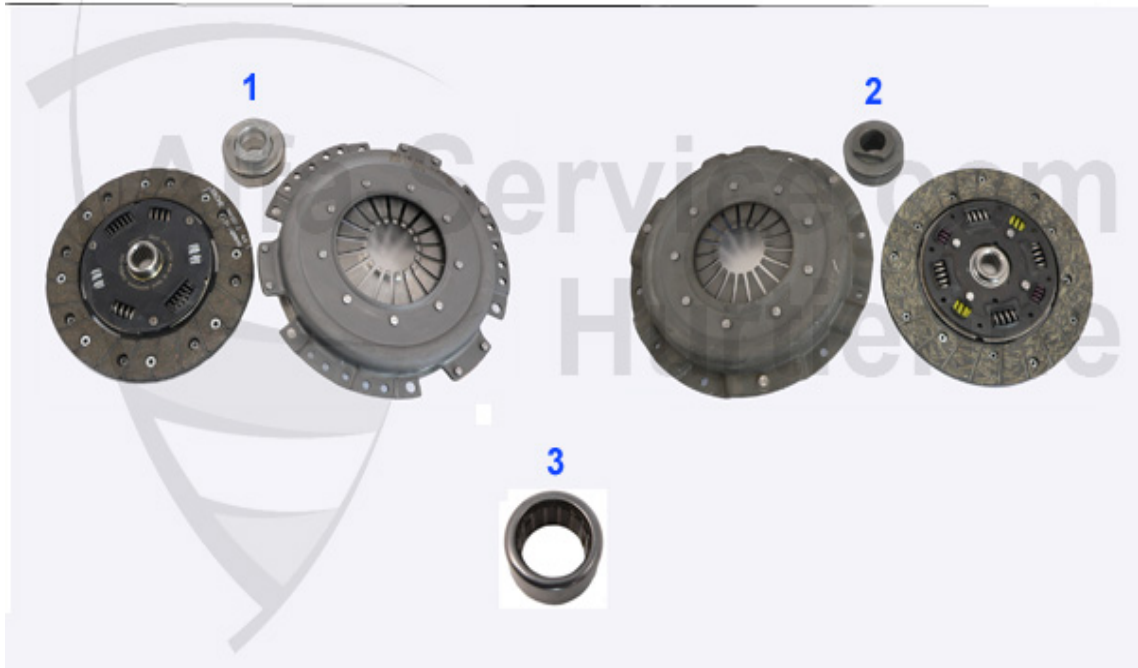

Kupplungs-Kit/Clutch Set Alfetta

1	KK427001	CLUTCH KIT ALFETTA,GIULIETTA,75 1.3-1.6 75-89 (200mm)	***
2	KK009003	CLUTCH-KIT,ALFETTA,GIULIETTA,75, GT/V (116),1.6/1.8/2.0/IE/TS/TD 1974-1992, 215mm	256.85 EUR
3	KKNL024	NEEDLE BEARING 75,RZ/SZ,ALFETTA, GIULIETTA,GTV (116)	***