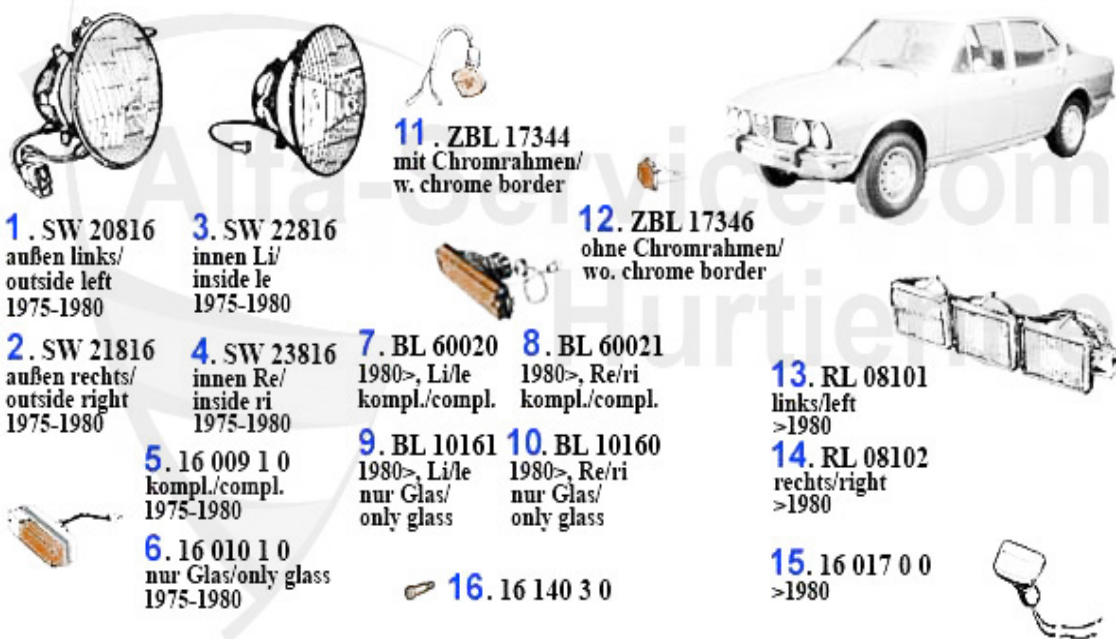

Beleuchtung/Lightning Alfetta

1	SW20816	OUTER HEADLAMP ALFETTA BERLINA 1974> RIGHT ALFETTA COUP• ALL MODELS WITHOUT PARKING LIGHT	70.78 EUR
2	SW21816	OUTER HEADLAMP ALFETTA BERLINA 1974> RIGHT ALFETTA COUP• ALL MODELS LEFT	70.78 EUR
4	SW23816	OE.60703450 HEAD LAMP ALFETTA BERLINA 1974> RIGHT ALFETTA COUPE LEFT ALL MODELS	70.78 EUR
4	SW22816	HIGH-BEAM HEADLAMP GTV 116 right	70.78 EUR
5	16 009 1 0	INDICATOR LAMP FRONT GIULIA NUOVA	59.00 EUR
6	16 010 1 0	INDICATOR LAMP Giulia Nuova	19.50 EUR
7	BL60020	INDICATOR LAMP LEFT GTV6 (116) 2.SERIES	***
8	BL60021	INDICATOR LAMP RIGHT GTV6 (116) 2.SERIES	***
9	BL10161	LEFT FLASHER GLASS ALFETTA, GTV/6 2. SERIES 1980>	22.55 EUR
10	BL10160	RIGHT FLASHER GLASS ALFETTA, GTV/6 2. SERIES 1980>	22.55 EUR
11	ZBL17344	SIDE DIRECTION INDICATOR ALFETTA/GTV (116) >75 WITH CHROME FRAME	29.70 EUR
12	ZBL17346	FRONT FENDER SIDE LAMP ALFETTA/GTV (116) YEAR 75>,SUD SPRINT(901/2)	***
13	RL08101	REAR LAMP LEFT ALFETTA 1. series	***
14	RL08102	TAILLAMP ALFETTA RIGHT 1. SERIES	***
15	16 017 0 0	LICENSE PLATE LIGHT, std. 1970-82	33.50 EUR
16	16 140 3 0	SCREW INDICATOR LENSE yellow - SPIDER	2.70 EUR