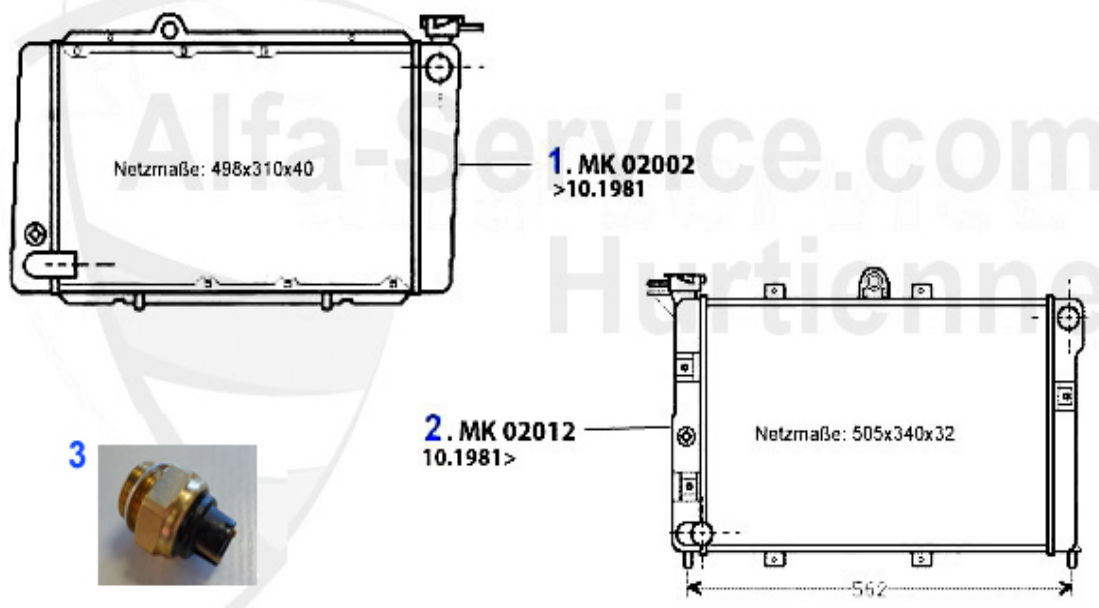

Kühler/Radiator Alfetta 1.8

1	MK02002	OE.60726026 RADIATOR ALFETTA 1.6/1.8 75-84,2.0 77-84,GTV(116) 2.0,IMPORTANT: PAY ATTENTION TO RADIATOR-BLOG SIZE!!!	399.00 EUR
2	MK02012	OE.60719302 RADIATOR ALFETTA/ GIULETTA 1.8/2.0-IMPORTANT:PLEASE CHECK WEB DIMENSIONS	***
3	14 104 3 0	THERMOSWITCH for fan motor	14.90 EUR