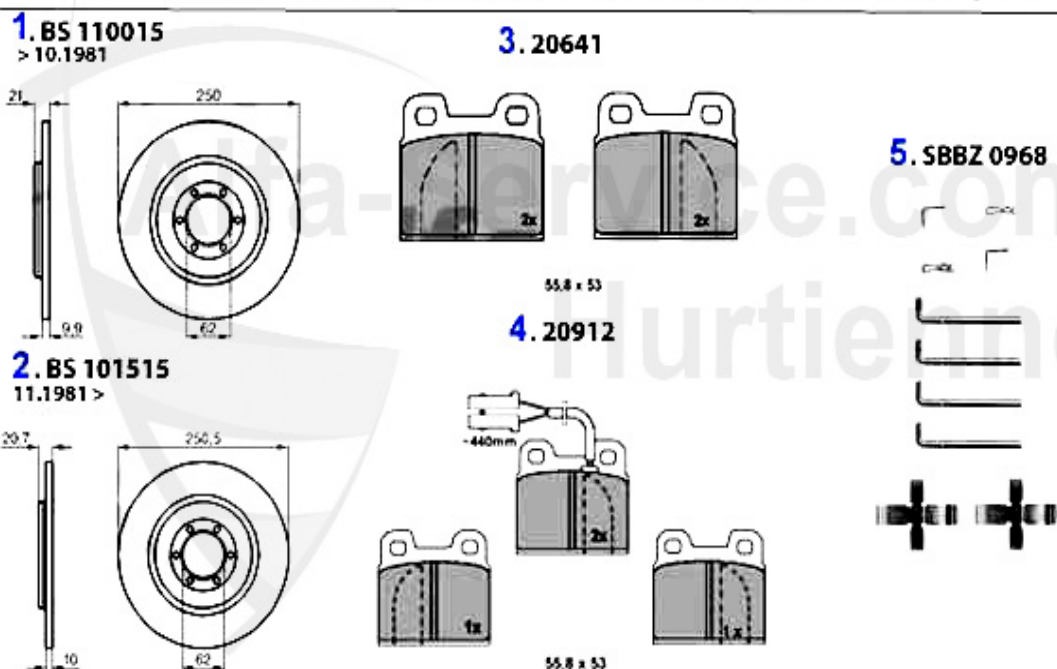

Bremse hinten/Rearbrake Alfetta (116)

1	BS110015	OE.60703170 REAR BRAKE DISC ALFETTA 1.6/1.8/2.0 YEAR >10.81,GTV(116) 1.6 1.8/2.0 YEAR > 10.81	41.03 EUR
2	BS101515	OE 60701786, BRAKE DISC REAR ALFETTA YEAR 11.81>, GIULIETTA ALL, GTV (116) YEAR 11.80>, 75 1.6/1.8/ie/2.0/TD YEAR 85-92 2.4 TD/2.5 V6 YEAR 90-92, 90 1.8/2.0/2.0 V6 YEAR 84-87	39.65 EUR
3	20641 150 04	REAR BRAKE PADS ALFETTA,GIULIETTA GTV(116),ATE BRAKE SYSTEM	37.66 EUR
4	20912 150 05	REAR BRAKE PADS WITH WARNING UNIT 1.6/ 1.8/TURBO/2.0 BRAKE SYSTEM:ATE	70.21 EUR
6	SBBZ0968	SBB-Zubehör 116 HA f. 20641,20912	16.65 EUR