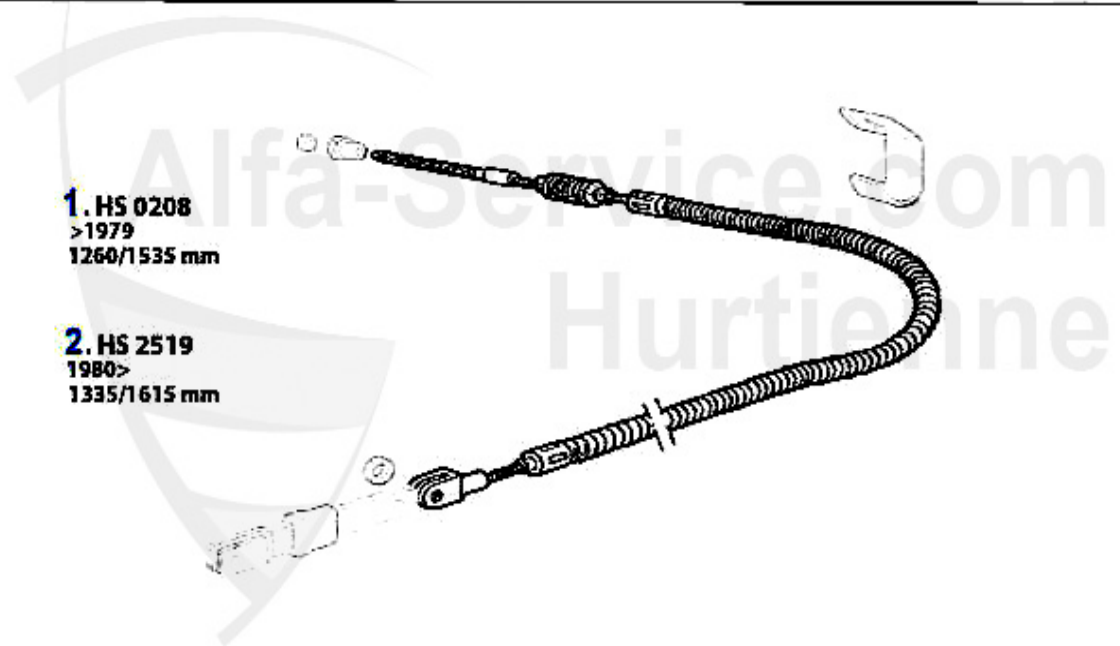

Handbremsseil/Brake Cable Alfetta

1	HS0208	OE.60521838,HANDBRAKE CABLE ALFETTA/GT YEAR >79	30.26 EUR
2	HS2519	OE. 60521838 BRAKE CABLE 116 1980>	24.62 EUR

Federn/Springs Alfetta

1	FG21363	OE. 60521363 SPACER REAR AXLE 116	13.49 EUR
2	DB21362	OE. 60521362 PLATE	7.90 EUR
3	FW0120	OE. 60701617 REAR SPRING ALFETTA/GTV (116),75,90 1 PIECE	79.00 EUR
3	FWK4120	REAR SPORT SPRINGS 30 MM, Eibach LOWER 75,GTV (116) 2 Pieces	132.34 EUR