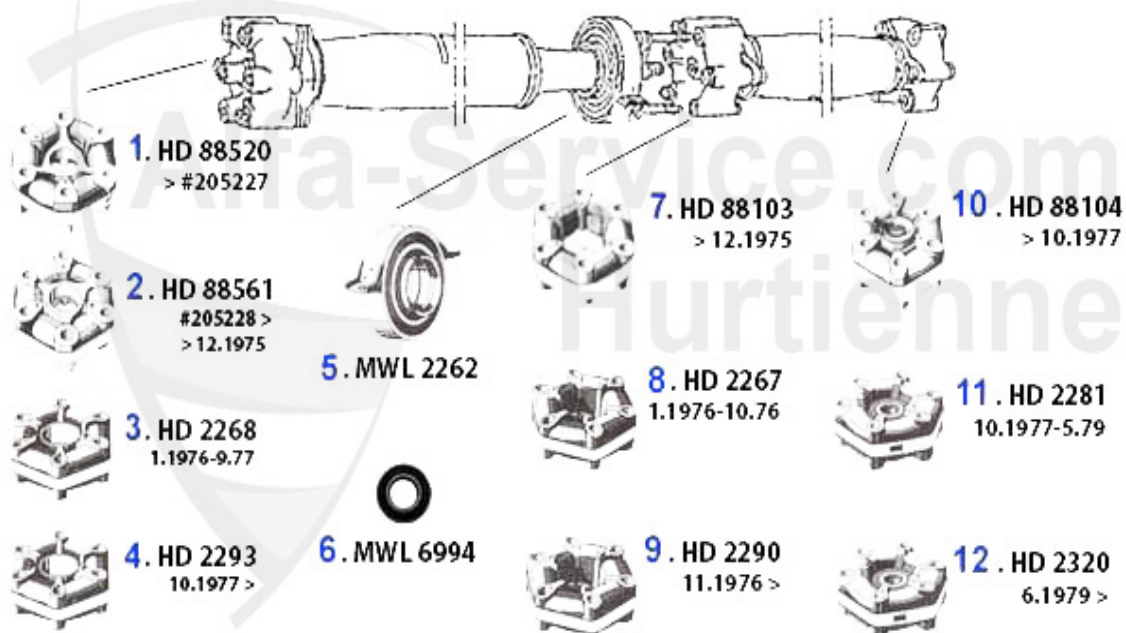

Antriebswelle/Driveshaft Alfetta

1	HD88520	DRIVE SHAFT MOUNTING FRONT ALFETTA OE. 60725180/116231530110	81.04 EUR
2	HD88561	HD-Scheibe vorne Alfetta # 205228> Bj. >12.75	***
3	HD2268	FRONT PROPSHAFT ALFETTA 1.76-9-77	***
4	HD2293	FRONT FLEX DISC 116 4-Cylind. OE. 60521648	***
5	MWL2262	OE.60505302 drive shaft support 75,90 4 cyl. 33 4x4 alfetta,giulietta	47.71 EUR
6	MWL6994	OE.60505303 OUTER BEARING CLUTCH HOUSING 116, 4 CYL.	23.80 EUR
7	HD88103	HD-Scheibe mitte Alfetta Bj. >12.75	***
8	HD2267	CENTER PROPSHAFT ALFETTA >10.76, GIULIETTA 81>	89.00 EUR
9	HD2290	MIDDLE FLEX DISC ALFETTA, GIULIETTA 11.1976 > , 75,90	89.00 EUR
10	HD88104	DRIVE SHAFT MOUNTING MIDDLE ALFETTA OE. 60723970/116001502309 NOT AVAILABLE ANYMORE	***
11	HD2281	DRIVE SHAFTMOUNTING REAR ALFETTA OE. 60725177/116081504402	101.55 EUR
12	HD2320	REAR FLEX DISC 116 4-Cylind. OE. 60521631	81.04 EUR