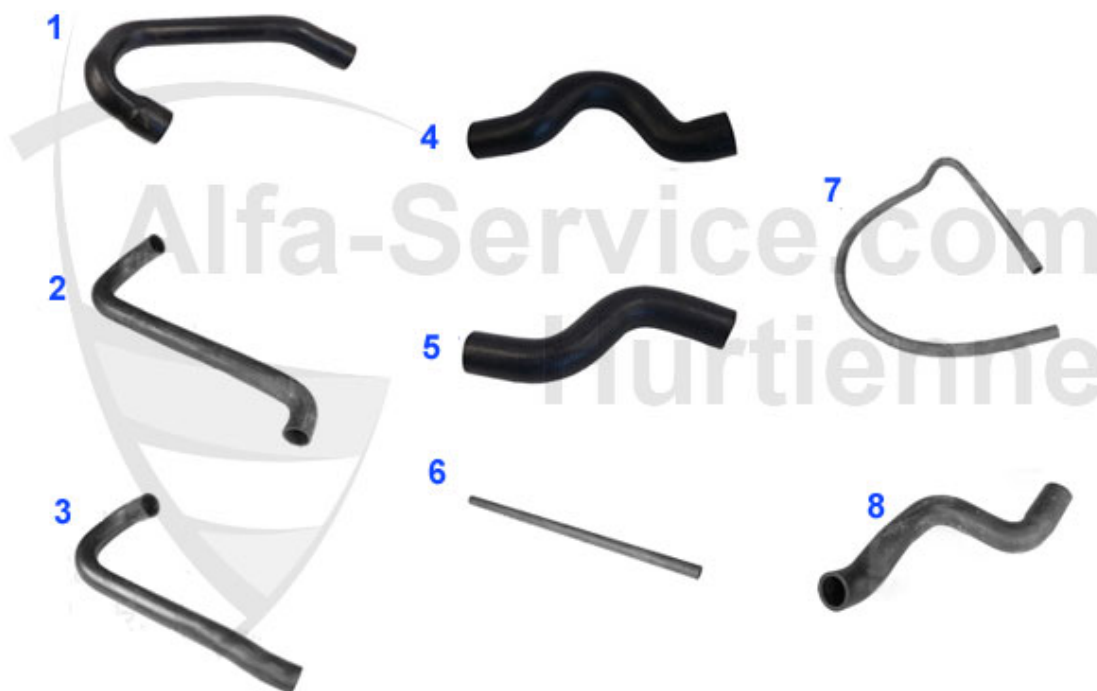

Alfetta > ENGINE > COOLING SYSTEM > HOSES

1	KWS24262 LOWER RADIATOR HOSE UP TO 87'	20.72 EUR
2	KWS30559 Lower radiator hose Alfetta 2. series from 82> 1,8/2,0 Giulietta 79>	22.05 EUR
3	KWS30558 Kühlwasserschlauch unten Alfetta 2. Serie 1.6 Bj. 82>/Giulietta 1.Serie Bj. >3.79	22.05 EUR
4	KWS30560 UPPER RADIATOR HOSE ALFETTA 2. series 82>	18.36 EUR
5	KWS24264 UPPER RADIATOR HOSE, 1.SERIES UP TO12/81	17.96 EUR
6	KWS30914 HEATER HOSE RETURN ALFETTA (116)	12.83 EUR
7	KWS17641 HEATER HOSE INTAKE ALFETTA (116)	***
8	KWS16845 WATER HOSE WATERPUMP/THERMOSTAT FOR ALFETTA/GIULIETTA/GTV4 116	12.41 EUR