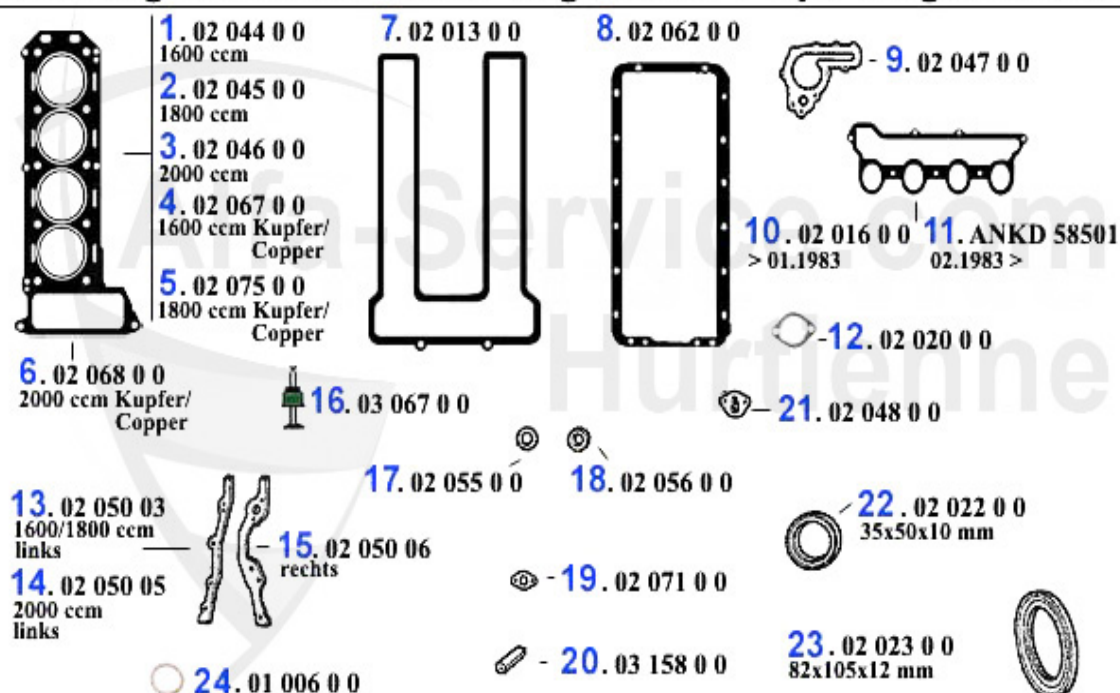

Alfetta > ENGINE > ENGINE GASKETS > GASKETS ENGINE

Dichtungen Motor/Gaskets Engine 116 4-Cyl. Vergaser/Carb.

1	02 044 0 0	CYLINDER HEAD GASKET 1600 REINZ	41.50 EUR
2	02 045 0 0	CYLINDER HEAD GASKET 1750 REINZ ALFETTA, GIULIETTA, GTV (116), 75 1800 >1982	44.90 EUR
4	02 046 0 0	CYLINDER HEAD GASKET 2000 REINZ	55.50 EUR
5	02 075 0 0	COPPER CYLINDER HEAD GASKET 1750	***
6	02 068 0 0	COPPER CYLINDER HEAD GASKET 2000	61.55 EUR
7	02 036 0 0	REINZ CAM COVER GASKET GIULIETTA, GTV4, 75,90	25.89 EUR
7	02 013 0 0	CAM COVER GASKET WITH SILICON STRIP 105, ALFETTA, GIULIETTA, GTV(116) 75,90 div. 4-cylinders	22.90 EUR
8	02 062 0 0	UPPER OIL PAN GASKET WITH METAL	29.50 EUR
9	02 047 0 0	WATER PUMP GASKET	2.80 EUR
10	02 016 0 0	INTAKE MANIFOLD GASKET CARBURETTOR MODELS 1600-2000	10.50 EUR
11	ANKD58501	Ansaugbrückendichtung Alfetta/Giulietta, GT/V (116), Spider'90, 75,90 Vergaser Neuer Preis!!	17.15 EUR
12	02 020 0 0	GASKET EXHAUST MANIFOLD-CYLINDER HEAD	2.50 EUR
13	02 050 0 3	TIMING COVER GASKET 1600 LEFT MODELS WITH SPIN-ON OIL FILTER	4.40 EUR
14	02 050 0 5	TIMING COVER GASKET 105 2000, LEFT, ALFETTA, GIULIETTA, GTV(116), 75 1600/1800	4.40 EUR
15	02 050 0 6	TIMING COVER GASKET 1300-2000 RIGHT	4.90 EUR
16	03 067 0 0	VALVE SEAL REINFORCED INLET/BLACK	4.80 EUR
17	02 055 0 0	ALUMINIUM WASHER	1.50 EUR
18	02 056 0 0	FIBER WASHER	1.30 EUR
19	02 071 0 0	GASKET TACHOMETER DRIVE	1.84 EUR
20	03 158 0 0	RUBBERBAND 5th MAIN BEARING	3.20 EUR
21	02 048 0 0	FUEL PUMP GASKET	2.18 EUR
22	02 022 0 0	OIL SEAL (35/50/10) CRANKSHAFT FRONT	7.95 EUR
23	02 023 0 0	OIL SEAL (82/105/12) CRANKSHAFT REAR 105 MODELS >1989, ALFETTA, GIULIETTA, 75, 90, GTV (116), MONTREAL	18.30 EUR
24	01 006 0 0	COPPER WASHER SUMP PLUG	1.50 EUR