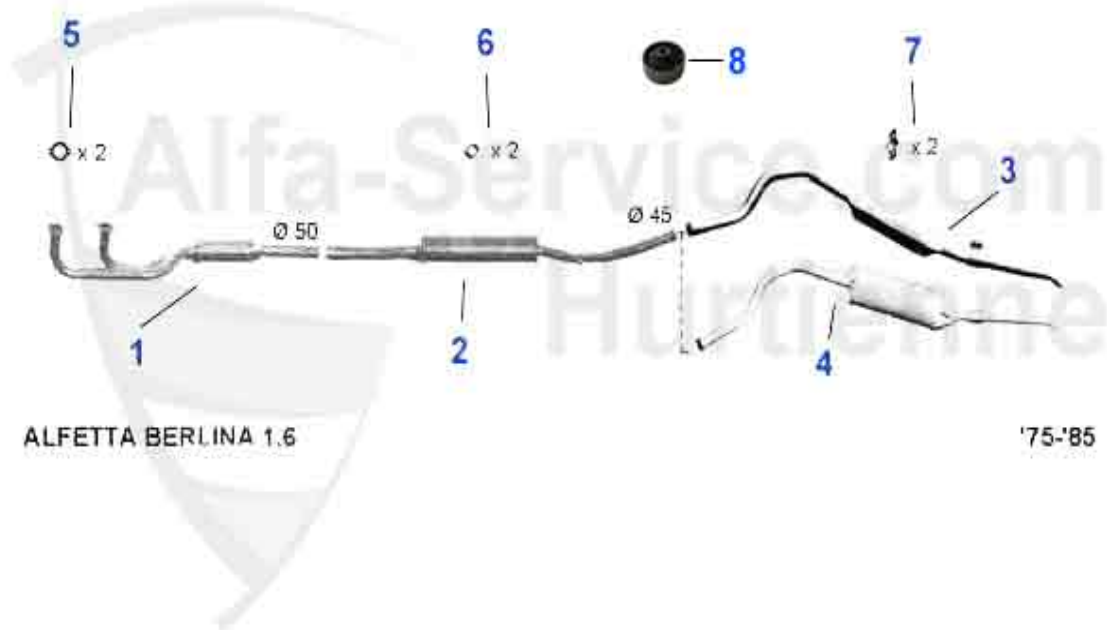

Abgasanlage/Exhaust System Alfetta 1.6

1	VSD103503 FRONT MUFFLER ALFETTA 1. SERIES 1.6 75-78	97.46 EUR
1	VSD101703 FRONT MUFFLER ALFETTA 1.6 2. series 79-85,GIULIETTA 1.3,1.6 75 1.6 85-92	96.89 EUR
2	MSD101476 OE.60730551 CENTER MUFFLER ALFETTA 1.6,1.8,2.0L YEAR 79-85, GIULIETTA 1.3-2.0L,75 1.6 YEAR 85-92	88.23 EUR
2	MSD103576 CENTER MUFFLER ALFETTA 1.6,1.8,2.0 1. SERIES 75-78	88.23 EUR
3	NSD103507 END MUFFLER ALFETTA 1.6/1.8/2.0 1.SERIES 72-78	116.54 EUR
4	NSD117999 Endtopf Alfetta GT 1,6-2,0 Sportendtopf Doppelendst. 2 x 45mm	220.15 EUR
4	NSD103907 END MUFFLER ALFETTA 1.6/1.8/2.0 2.SERIES 79-85	94.61 EUR
5	SAT094413 OE 60777697, GASKET VSD ALFETTA, GIULIETTA,75,90,155,164	3.89 EUR
6	SAT091011 OE 60521386, RUBBER RING EXHAUST MOUNTING DIVERSE TYPES	1.23 EUR
7	SAT091024 OE 60521407, RUBBER/ EXHAUST MOUNTING ALFETTA, GIULIETTA, 75,90	5.30 EUR
8	11 028 0 0 SILENT BUSHING EXHAUST HANGER OE.60515936	8.50 EUR