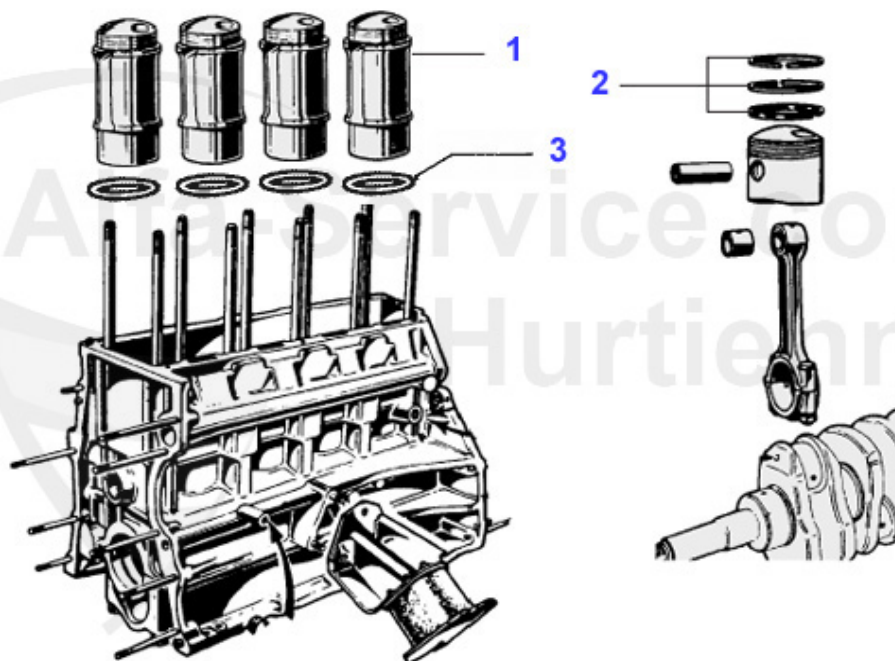

Alfetta > ENGINE > ENGINE BLOCK > PISTON/LINER

1	03 210 0 0	PISTON + LINER SET 2000, ALFETTA MOTRONIC, 105 MODELS 2000 >1990	***
1	03 288 0 0	LINER FOR PISTON 1600 78mm	99.50 EUR
1	03 281 0 0	LINER 2000 84mm d.	89.90 EUR
1	03 002 0 0	PISTON + LINER SET 1600, 4 pieces	539.00 EUR
1	03 003 0 0	PISTON + LINER SET 1750 3002 001 4 pieces	539.00 EUR
1	03 004 0 0	PISTON + LINER SET 2000 3003 000 4 pieces	539.00 EUR
1	03 289 0 0	LINER 1750 80 mm d.	99.50 EUR
1	03 140 0 0	PISTON + LINER SET 2000 HIGH COMPRESSION (10.4:1) 3004 600	559.00 EUR
2	03 293 0 0	PISTON RING SET 2000 1.5/1.75/4mm (FOR 4 PISTONS)	141.50 EUR
2	03 091 0 0	PISTON RING SET 1600 1.5/1.75/4.0mm FOR 4 PISTONS)	141.50 EUR
2	03 092 0 0	PISTON RING SET 2000 1.5/1.75/4.5mm (FOR 4 PISTONS)	141.50 EUR
2	03 223 0 0	PISTON RING SET 1750 1.5/1.75/3.5mm (FOR 4 PISTONS)	141.50 EUR
2	03 224 0 0	PISTON RING SET 1750 1.5/1.75/4.0mm (FOR 4 PISTONS)	141.50 EUR
2	03 271 0 0	PISTON RING SET 1600 1.5/1.75/3.5mm (FOR 4 PISTONS)	141.50 EUR
3	03 088 0 0	LINER RUBBER SEAL 1600/1750	2.30 EUR
3	03 090 0 0	LINER RUBBER SEAL 2000	2.30 EUR