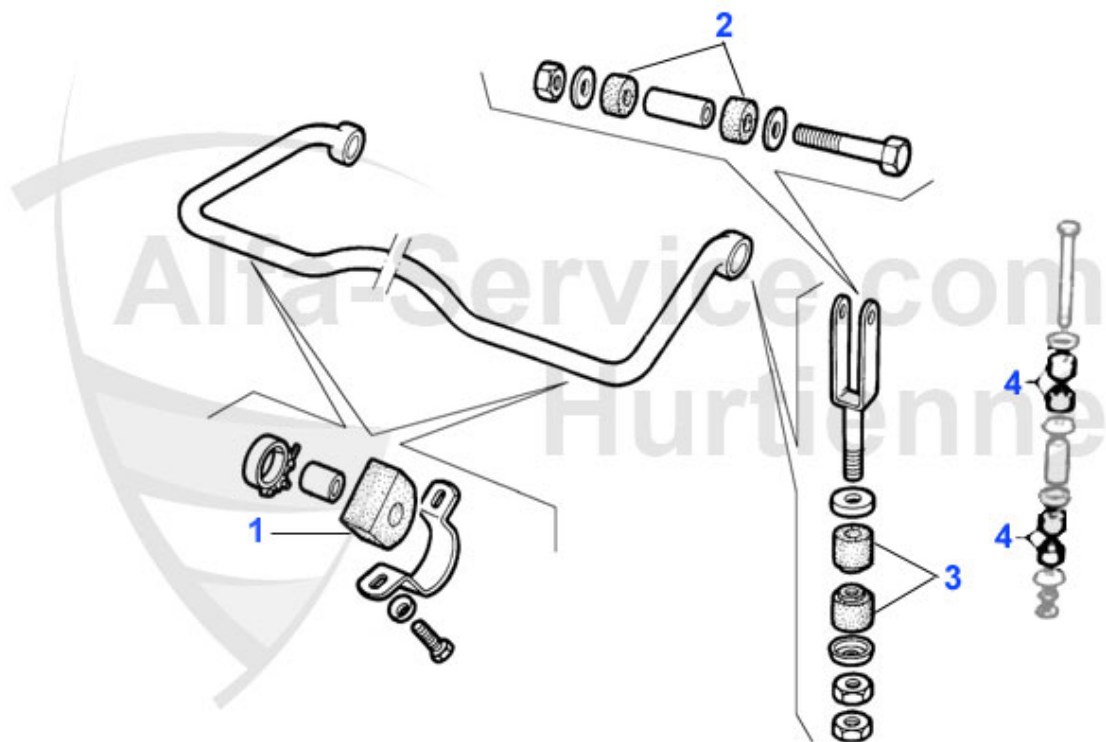

Alfetta > SUSPENSION > REAR STABILISER

1	AB2394	REAR ANTI-ROLL BAR BEARING ALFETTA, GIULIETTA,75 (21mm) REQUIRED PIECES: 2	7.90 EUR
1	AB2395	Gummipuffer Stabilisator HA 75 1.6-1.8 ie benötigte Stückzahl: 2	***
2	AB21366	BUSHING FOR REAR UPPER ANTI-ROLL BAR ALFETTA,GIULIETTA,GTV6 (116),75,90 (PENDULUM SUPPORT 4 PCS PER SIDE)	6.06 EUR
4	AB21364	REAR CONNECTING ROD BUSHING ALFETTA, GIULIETTA,GTV6 (116),75	2.87 EUR