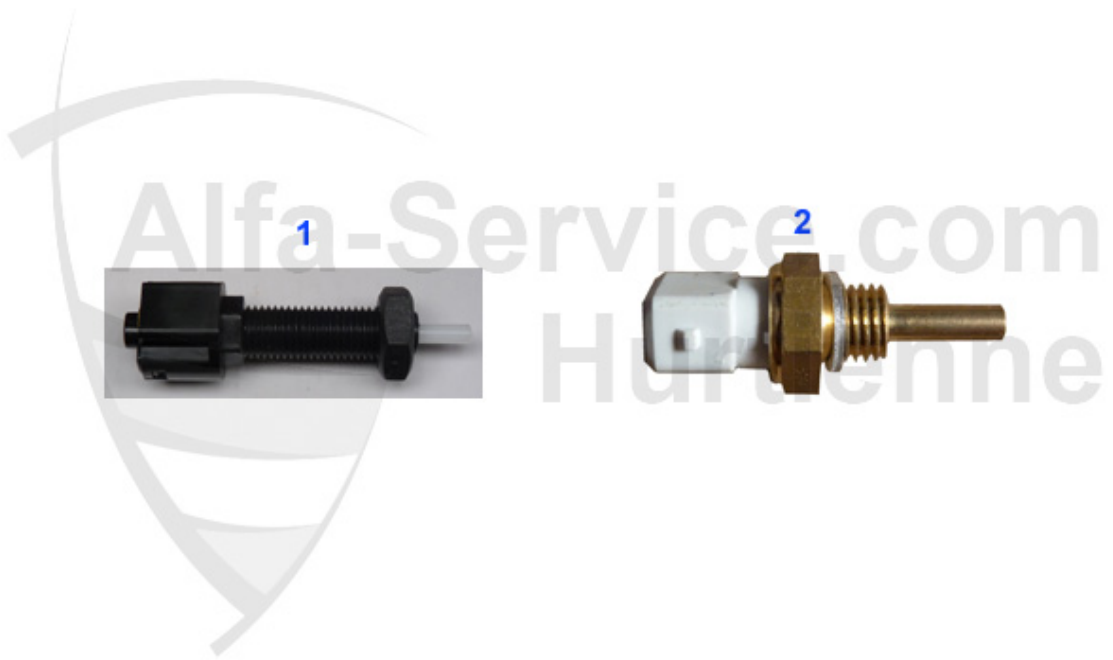

Alfetta > ELECTRIC > FUEL TANK SENDING UNIT

1 TG01129 OE. 116003205005 FUEL SENDING UNIT ALFETTA SALOON, GTV/4 (116)

85.00 EUR

1 ZS01027 IGNITION SWITCH ALFETTA/GIULIETTA/SUD SPRINT 1983>, 33 (905)

105.55 EUR