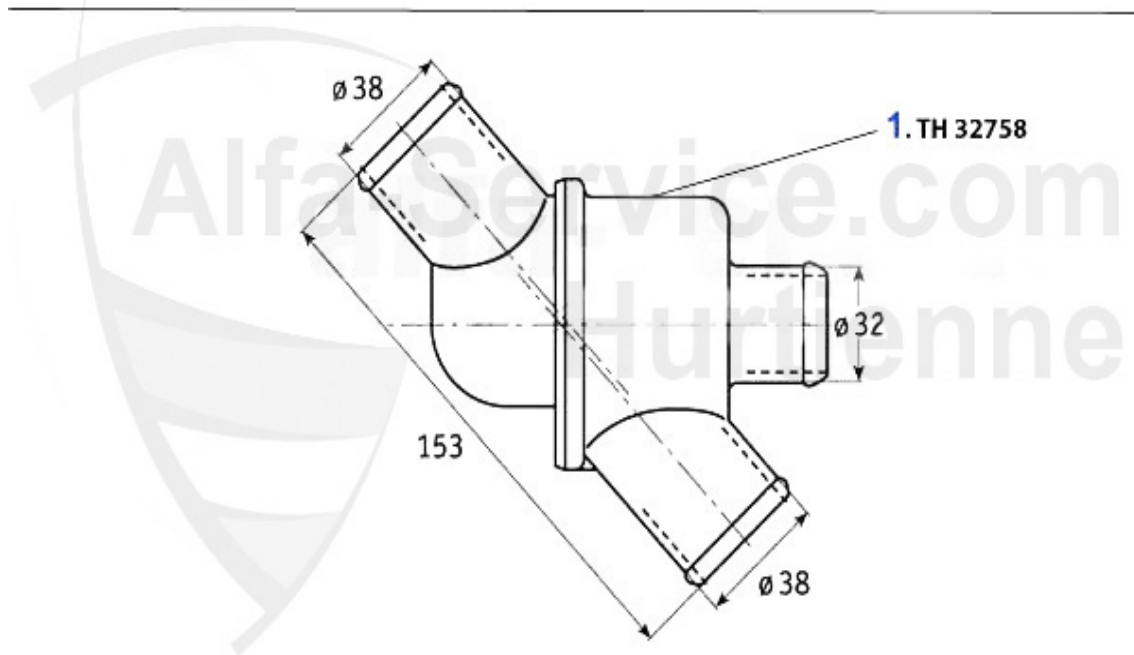

Thermostat Alfetta 2.4 TD

1 TH32758 OE. 60732758 THERMOSTAT Alfetta 2.0/2.4 TD

94.89 EUR