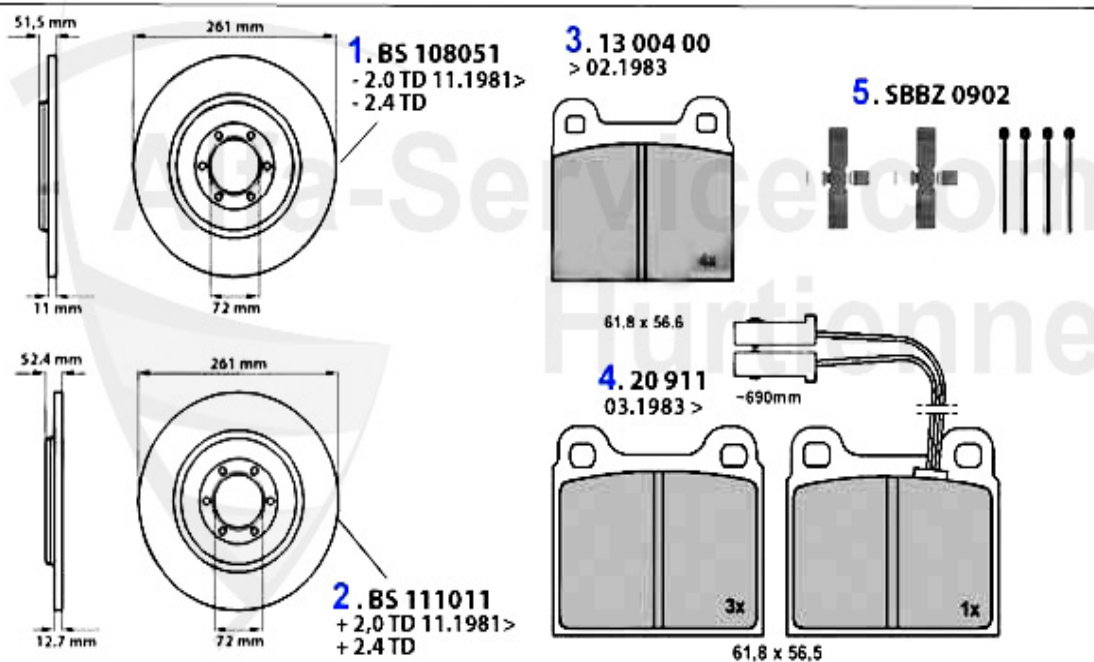

Bremse vorne/Frontbrake Alfetta (116)

1	BS108051	OE.60703487,FRONT BRAKE DISC ALFETTA 1.6/1.8/2.0L 72-84/2.0 TD 79-81,GTV 116,1.6/1.8/2.0 YEAR 76-82	48.73 EUR
2	BS111011	Bremsscheibe VA Alfetta 2.0/2.4 TD bj. 81-84,GTV (116) bj. 78-86, 75 2.0 bj. 05.85-10.88/2.4 TD bj. 09.85-09.88,90 1.8/2.0/ie/V6 bj. 09.84-08.87	56.42 EUR
3	13 004 0 0	1300-1600 FRONT BRAKE PADS	23.18 EUR
4	20911 150 05	FRONT BRAKE PADS 116 4 CYL. 75 1.6/ 1.8 IE >09.89, ATE BRAKE SYSTEM	60.52 EUR
5	SBBZ0902	SBB-Zubehör für 1300400/20034 4x stift 2x kreuzfeder	8.21 EUR