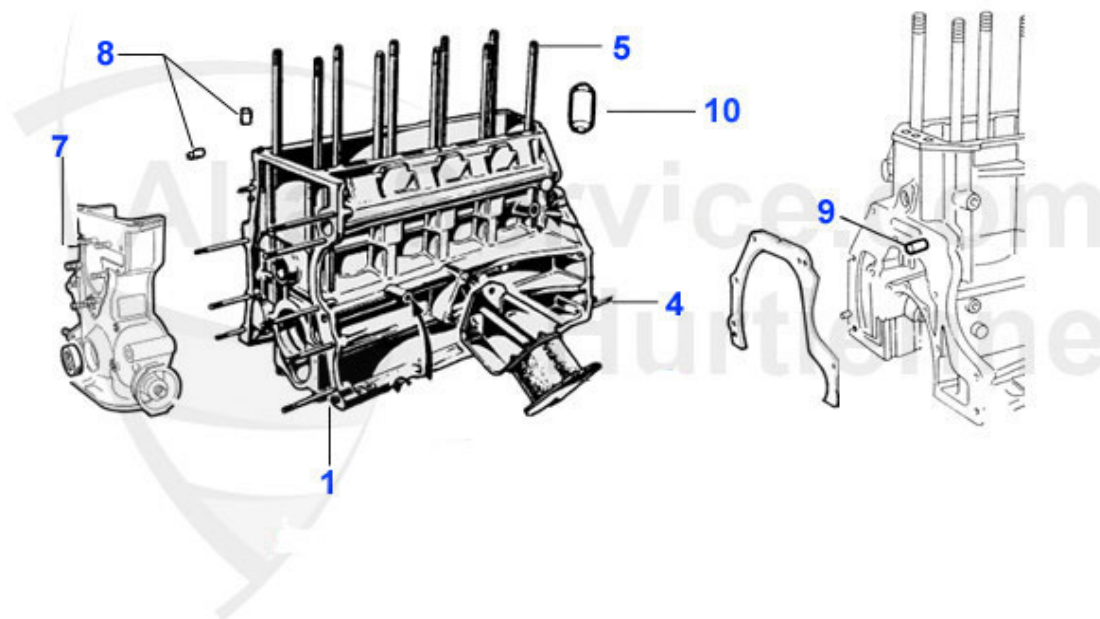

Alfetta > ENGINE > ENGINE BLOCK > ENGINE BLOCK

1	03 228 0 0	1600 ENGINE MOUNT used Type 116 with oilfilter cartridge	***
1	03 232 0 0	2000 ENGINE MOUNT used type 116 with oilfilter cartridge	345.00 EUR
1	03 230 0 0	1800 ENGINE BLOCK USED TYPE 116 WITH OILFILTER CARTRIDGE	215.00 EUR
2	ML880721	OE. 60723675 ENGINE MOUNT LEFT 116 4-CYL.	49.00 EUR
3	ML875461	OE. 60521085 ENGINE MOUNT RIGHT 116 4-CYL.	49.00 EUR
4	03 143 0 0	STUD ENGINE GEARBOX Type 105/116	5.60 EUR
5	03 236 0 0	1600, 1750, 2000 (M 12) STUD ENGINE- CYLINDER HEAD Alfetta: 1.6,1.8,2.0	29.90 EUR
7	03 272 0 0	CONTROL CASING COVER, USED PLEASE INDICATE TYPE	59.30 EUR
8	03 165 0 0	DOWEL BOLT BLOCK-HEAD	***
9	03 198 0 0	OE. 10842220 DOWEL	1.59 EUR
10	03 166 0 0	DOWEL FOR OIL RING CYLINDERHEAD	***