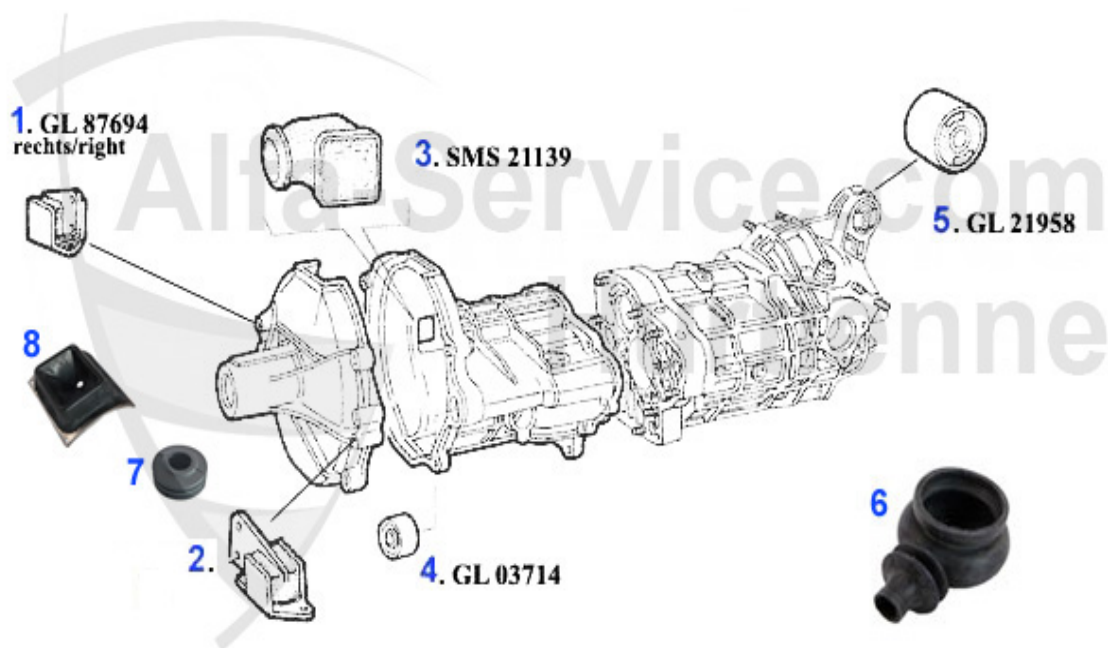

Alfetta > DRIVETRAIN > GEAR MOUNT 1.6/1.8/2.0

1	GL87694	OE. 60521143 GEAR MOUNT 116 4-CYLINDER RIGHT	***
2	GL87688	OE. 60723913 GEAR MOUNT 116, 4-CYL LEFT SIDE OLD VERSION	29.24 EUR
3	SMS21139	CAP FOR RELEASE LEVER ALFETTA, GIULIETTA, GTV(116), 75,90	***
4	GL03714	OE.60703714 GEARBOX MOUNT 75,90 RZ, SZ	***
5	GL21958	OE. 60521958 GEAR MOUNT REAR 75,90, RZ/SZ, ALFETTA, GIULIETTA, GT/V(116)	22.05 EUR
6	SMS2345	GEAR LEVER BOOT ALFETTA, GIULIETTA, GTV (116)	9.78 EUR
7	SMS26078	RUBBER BOTH FOR SHIFT LEVER/ALFETTA/GTV/ GIULIETTA (116)	***
8	SMS2346	OE. 60701783 COVER f. GEARSTICK 116	***