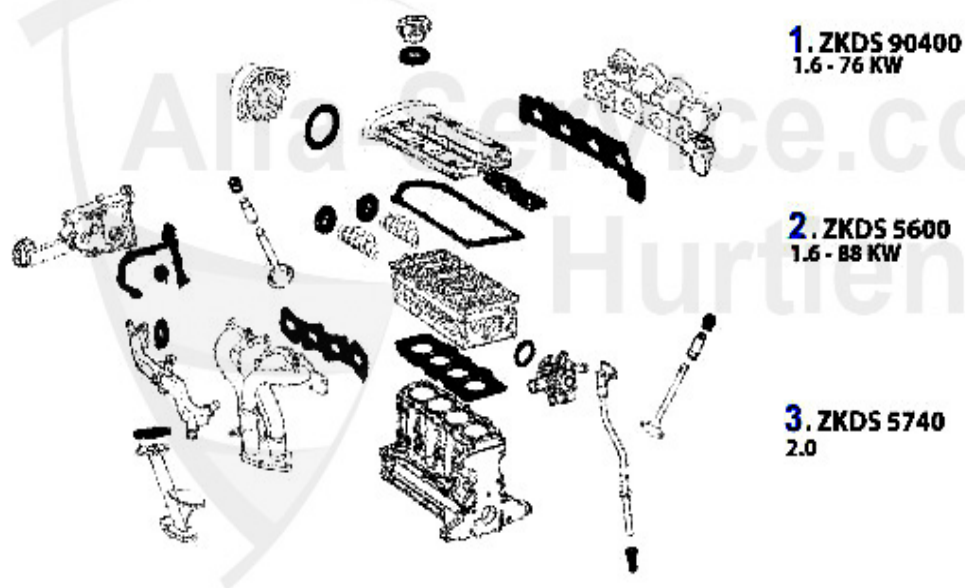

Kopfdichtsatz/Head Set 147 TS

1	ZKDS90400 HEAD GASKET SET 147 1.6 TS ECO 76 KW	141.05 EUR
2	ZKDS5600 HEAD GASKET SET 147 1.6 TS 88 KW	125.66 EUR
3	ZKDS5740 OE. 71717685 HEAD SET 147,156,Nuovo GT 1.8/2.0 TS CF3	141.50 EUR