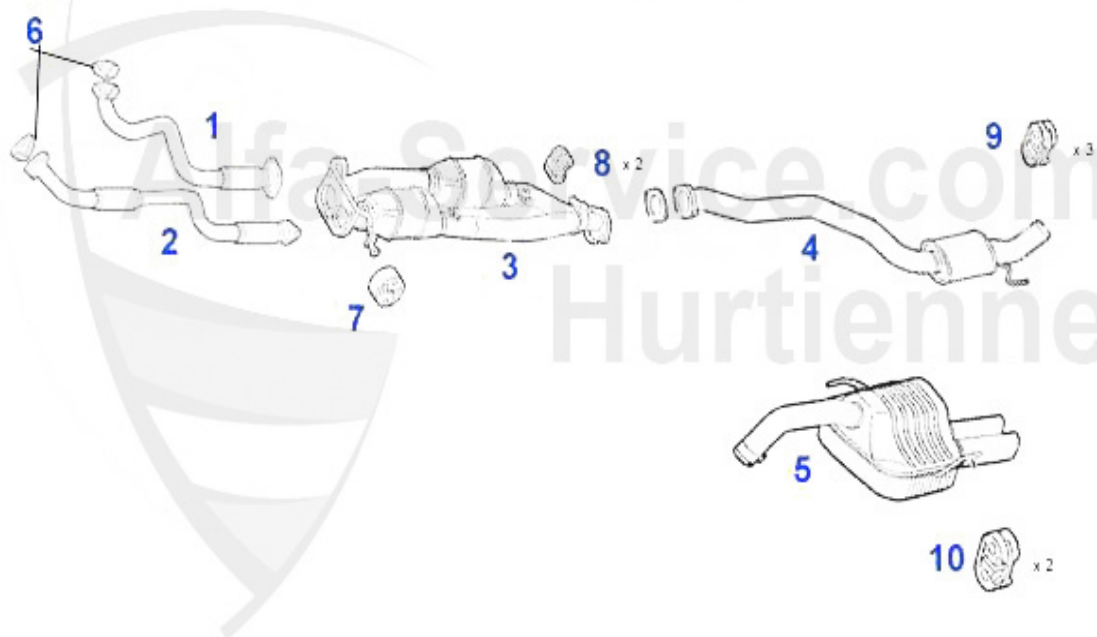

Abgasanlage/Exhaust System 147 GTA

1	VR69658	OE. 60669658 EXHAUST PIPE FR 147 GTA	265.70 EUR
2	VR69659	OE. 60669659 EXHAUST PIPE FL 147 GTA	327.25 EUR
3	KAT78321	OE. 60678321 SILENCER CATALIZED 147 GTA	1199.23 EUR
4	MSD03539	OE. 73503539 MIDDLE SILENCER 147 GTA	214.40 EUR
5	NSD03540	OE. 73503540 REAR SILENCER 147 GTA	345.00 EUR
6	SAT69665	OE. 60669665 SEALING GASKET f. EXHAUST PIPE 147,156,166,Nuovo GT V6 24V/GTA	7.18 EUR
9	SAT091143	SILENT BLOC MUFFLER SUSPENSION SPIDER/ GTV (916),156,166,147 1.9JTD 8/16V	3.53 EUR
10	SAT091066	OE.60655991 rubber exhaust hanger 147/156	4.00 EUR