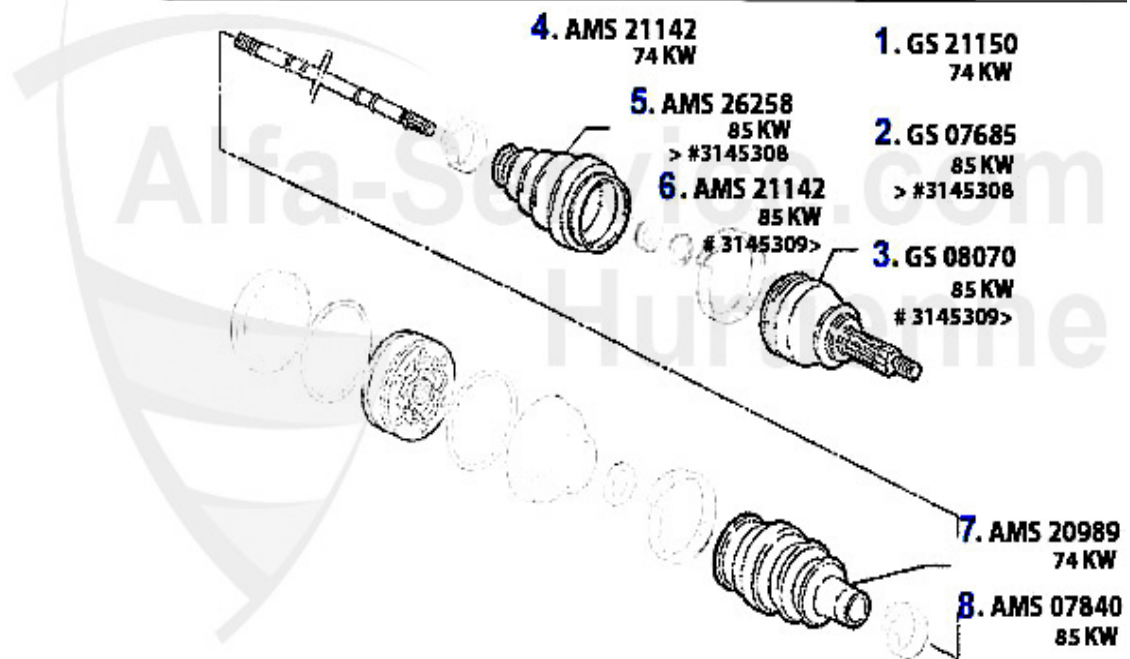

Antriebswelle/Driveshaft 147 1.9 JTD 8V

1	GS21150	OUTER CV JONT 156/6 TS 16V #3180592>, 147 TS 16V,GTV/SPIDER (916) TS # 6063041>	121.05 EUR
2	GS07685	OE. 46307685 CONST.VELLOCITY JOI 147 1.9 JTD 8V (85KW)/16V (103KW) > #3145308	152.86 EUR
3	GS08070	OE. 46308070 CONST.VELLOCITY JOI 147 1.9 JTD 8V (85KW)/16V (103KW) # 31405308>	148.75 EUR
4	AMS21142	OE. 46307733 BOOT SET 147,156,gtv/spider (916),Nuovo GT 3.2 V6 24V/GTA	20.42 EUR
5	AMS26258	INTERIOR AXLE BOOT 155 2.0TB,2.5TD (107-22mm) SPIDER 916 3.0 V6	14.26 EUR
7	AMS20989	OE.46429633, outer joint gaiter 145/6 147, 156, 166	17.90 EUR
8	AMS07840	OE. 46307840 BOOT SET 147 1.9 JTD # 3145308>	21.44 EUR