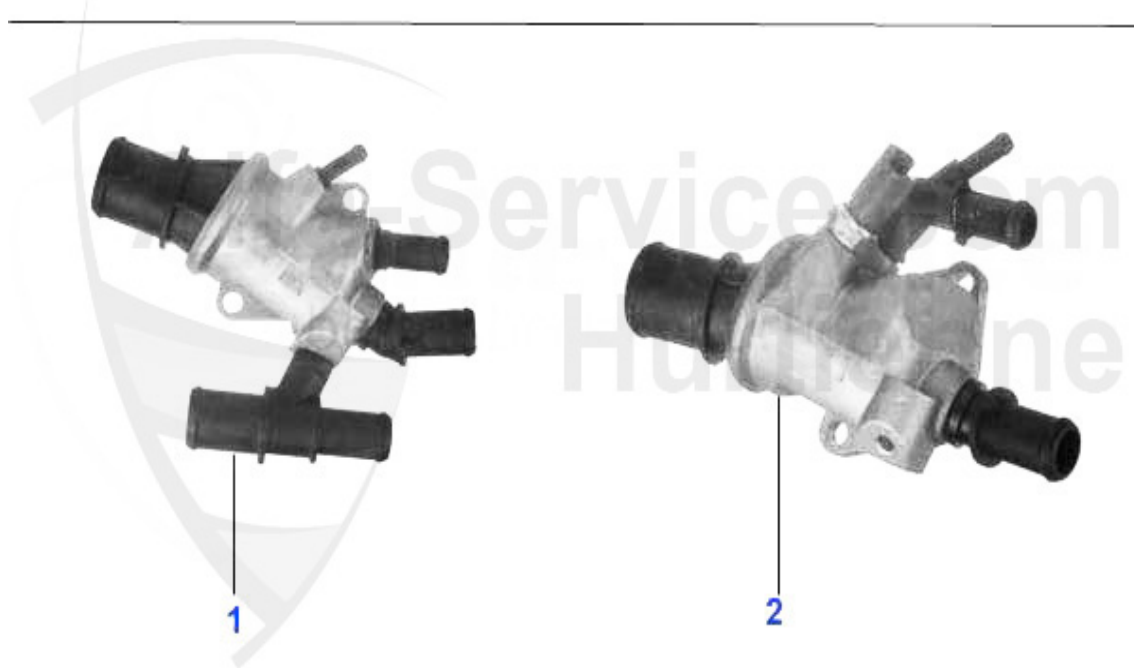

164.01 EUR

Kühler/Radiator 147 1.9 JTD 8/16V

1

2

1	MK43393	OE. 46743393/46842846 RADIATOR 147 JTD 8/16V SYSTEM: VALEO	369.30 EUR
2	MK42843	OE. 46842843 RADIATOR 147 JTD 8/16V SYSTEM: DENSO	163.11 EUR

Thermostat 147 1.9 JTD 8/16V