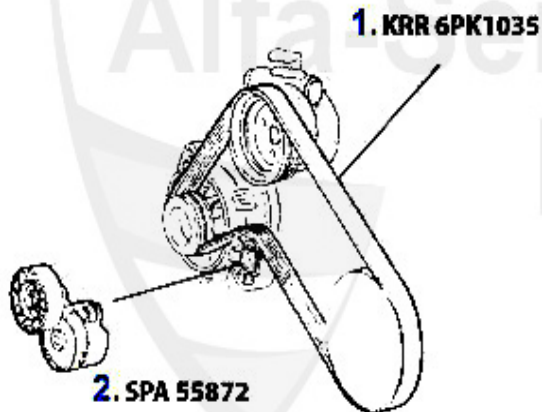

Keilrippenriemen 147 JTD 8V

ohne/without
Klimaanlage/AC:

mit/with
Klimaanlage/AC: