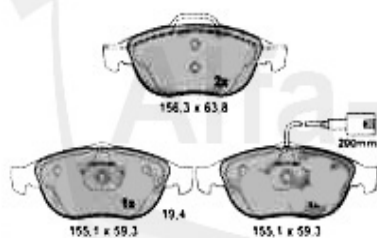

Brembeläge/Brakepads 147 vorne/front

1. 23140
1.6 76KW > #3021489

2.23289
1.6/2.0 TS 16V, 1.9 JTD