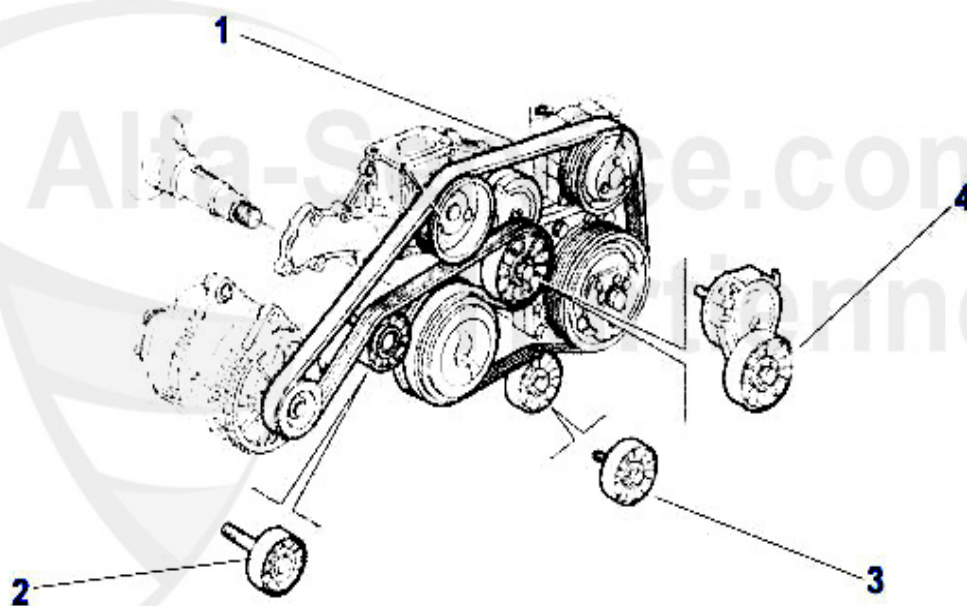

Keilrippenriemen 147 GTA

1	KRR6PK199 5 V-BELT 6PK1995, OE.60626658, 147/156/ 166/GTV SPIDER (916) NUOVO GT ALL V6 24 V, GTA GENERATOR/SERVOPUMP/AIR CON COMPRESSOR	35.19 EUR
2	UR55865 IDLER PULLEY FOR DRIVE BELT 156,166,GTV/ SPIDER (916) V6	37.77 EUR
3	UR55867 IDLER PULLEY FOR DRIVE BELT 156,166, GTV/SPIDER (916) V6	56.06 EUR
4	SR55866 TENSIONER PULLEY FOR DRIVE BELT 156, 166 V6 24V/GTA	148.75 EUR