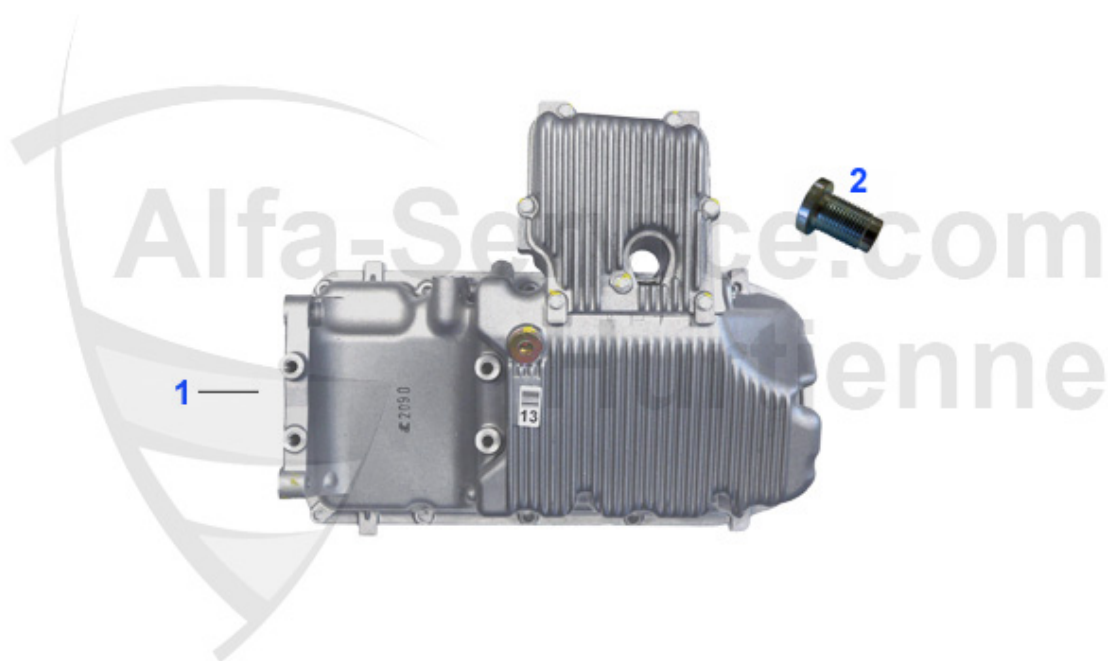

147 > ENGINE > ENGINE BLOCK > PIL PAN

1	OW90209	OE. 55190209 PIL PAN 145/6,147,155,156, gtv/spider (916),Nuovo GT	469.00 EUR
2	OWD357	OIL DRAIN SCREW Alfa 145,146,147,155, 156,GT,GTV+Sp.916,NUOVO SPIDER,BRERA O.E. 46476967 (M18x1,5 30mm height)	7.74 EUR