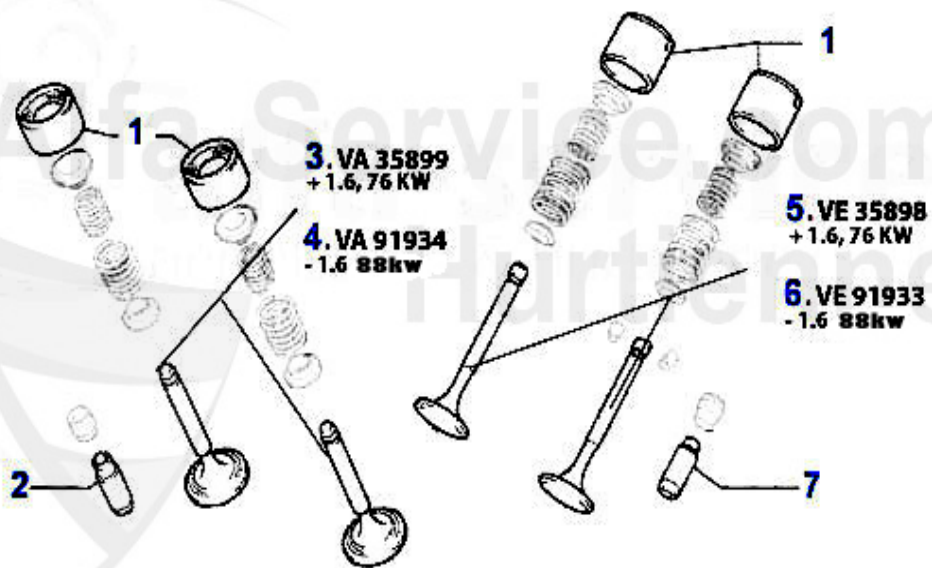

Ventiltrieb 147 TS

1	HST12769	HYDRAULIC VALVE LIFTER 145/6,147,155 156,166,GTV/SPIDER(916)16V TS ALL!	14.90 EUR
2	VFA11582	Ventilführung Auslaß + 0.05 TS 16V	21.03 EUR
3	VA35899	Ventil-Auslaß 145/6 1.4/1.6 TS 16V, 147 1.8/2.0 TS 16V	22.47 EUR
4	VA91934	EXHAUST VALVE 145/6,155,156,SPIDER/GTV (916) 1.6/1.8/2.0 TS 16V	18.05 EUR
5	VE35898	Ventil-Einlaß 145/6 1.4/1.6 TS 16V, 147 1.6/1.8 TS 16V	22.57 EUR
6	VE91933	INLET VALVE 145/6,155,156,SPIDER/GTV (916) 1.6/1.8/2.0 TS 16V	15.28 EUR
7	VFE11575	Ventilführung Einlaß +0.05 TS 16V	21.03 EUR