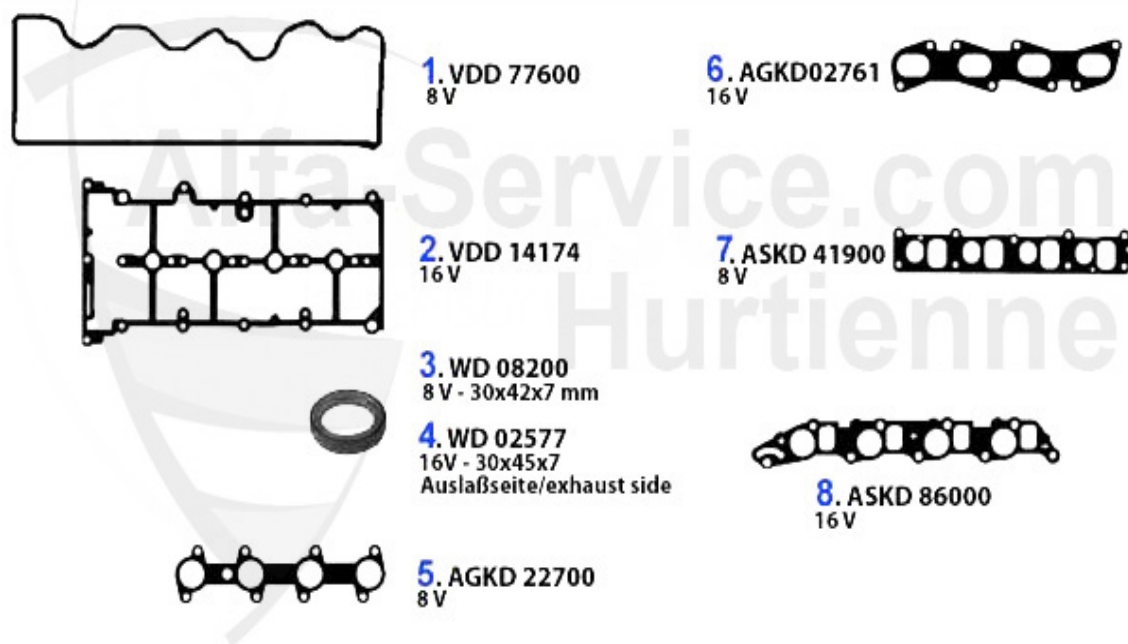

Dichtungen Motor/Gaskets Engine 147 JTD

1	VDD77600 Ventildeckeldichtung 147,156 1.9 JT D 8V 81/85 KW	13.23 EUR
2	VDD14174 Ventildeckeldichtung 147,156,Nuovo GT 1.9 JTD 16V	21.03 EUR
3	WD08200 CAMSHAFT 145/6,155,156,GTV/SPIDER (916), 166 VARIOUS 96-01	11.84 EUR
4	WD02577 Siri Nockenwelle 147,156,166,Nuovo GT 1.9/2.4 JTD 16V/20V	5.90 EUR
5	AGKD22700Abgaskrümmerdichtung 145/6,147,156 1.9 JTD	19.99 EUR
6	AGKD02761EXHAUST MANIFOLD GASKET 145/6,147,155, 156,166,GTV/SPIDER (916) TS/JTS 16 V STARTING FROM YEAR 1998	22.22 EUR
7	ASKD41900Ansaugkrümmerdichtung 145/6,147,156 1.9 JTD	15.28 EUR
8	ASKD86000Ansaugkrümmerdichtung 147,156,Nuovo GT 1.9 JTD 16V	20.99 EUR