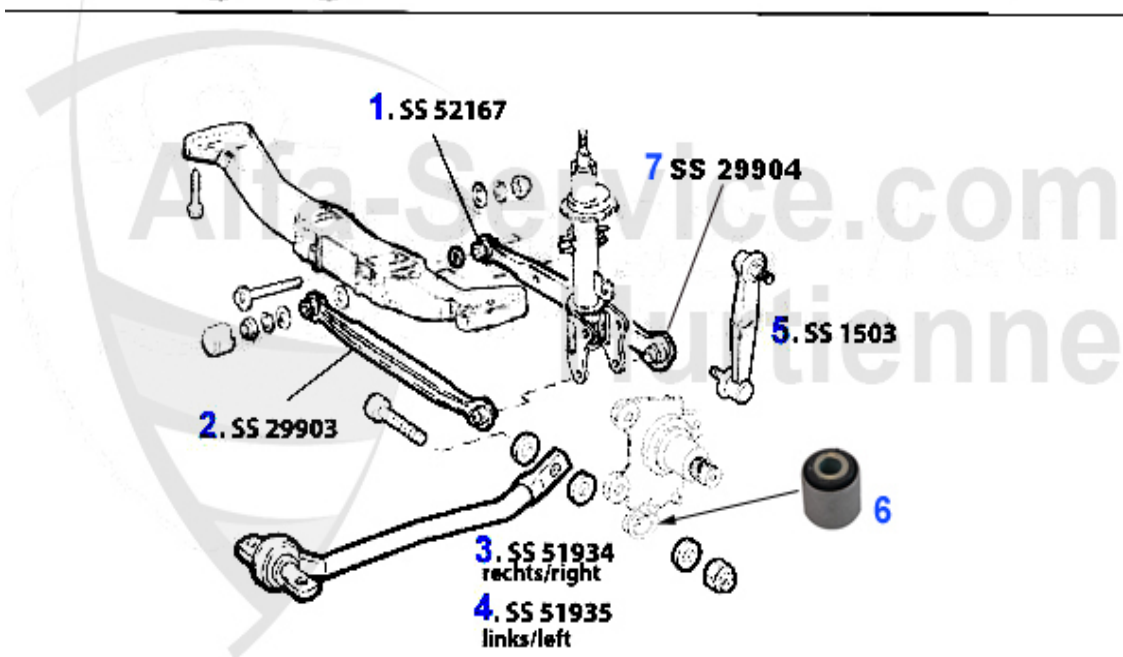

Aufhängung/Attachment 147 hinten/rear

1	SS52167	REAR STABILIZING BAR 147,156 BEHIND THE TRAVERSE	53.86 EUR
2	SS29903	REAR STABILIZING BAR 147,156 IN FRONT OF THE TRAVERSE	53.86 EUR
3	SS51934	OE. 60651934 Rod	93.94 EUR
4	SS51935	OE. 60651935 Rod	93.40 EUR
5	SS1503	OE. 60699021/60613575 REAR STABILIZER 147, 156, Nuovo GT	35.39 EUR
6	AB9034	OE. 60682636 BUSHING	12.90 EUR
7	SS29904	BUSHING FOR REAR ANTI-ROLL BAR 147/156	11.90 EUR