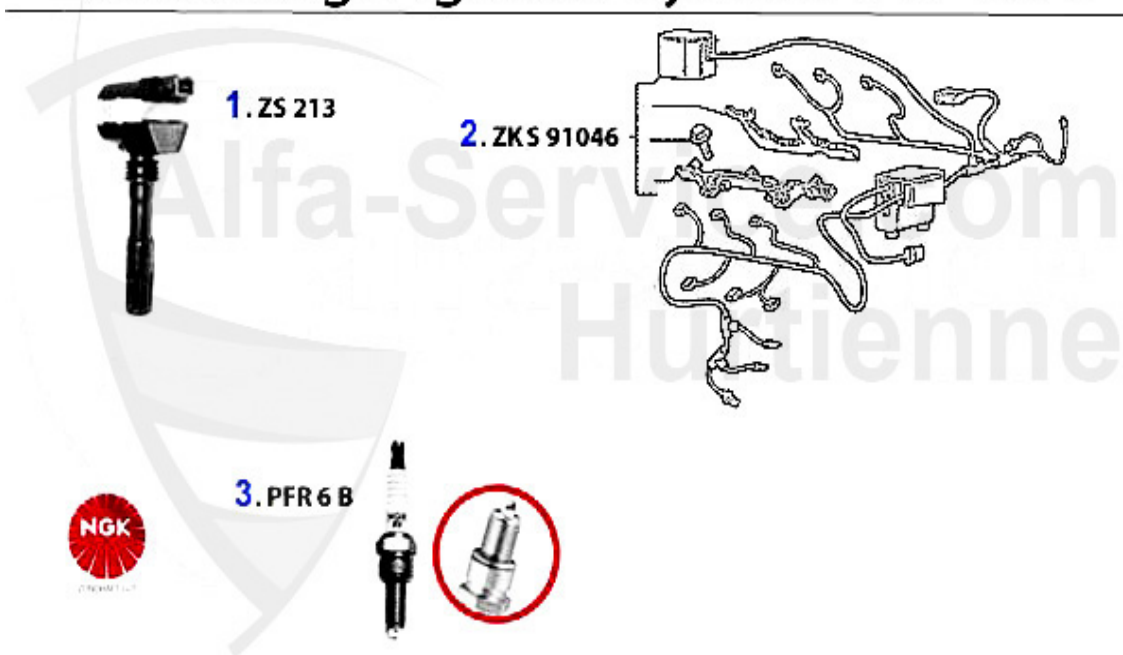

Zündanlage/Ignitionsystem 147 GTA

1	ZS213	OE. 60562701 IGNITION COIL 156,164, 166.spider/gtv(916) 2.5/3.0 V6 24V 94-00	102.90 EUR
2	ZKS91046	IGNITION CABLE SET V6 24V CF3	519.99 EUR
3	PFR 6 B	Zündkerze NGK 33 1.7 ie 16V,145/6 1.7 ie 16V,147 3.2 GTA,156 2.5 V6 24V/3.2 GTA,164 Super 3.0 V6 24V,166 2.5/3.0 V6 24V,gtv/spider (916) 3.0 V6 24V/3.2 V6	15.51 EUR