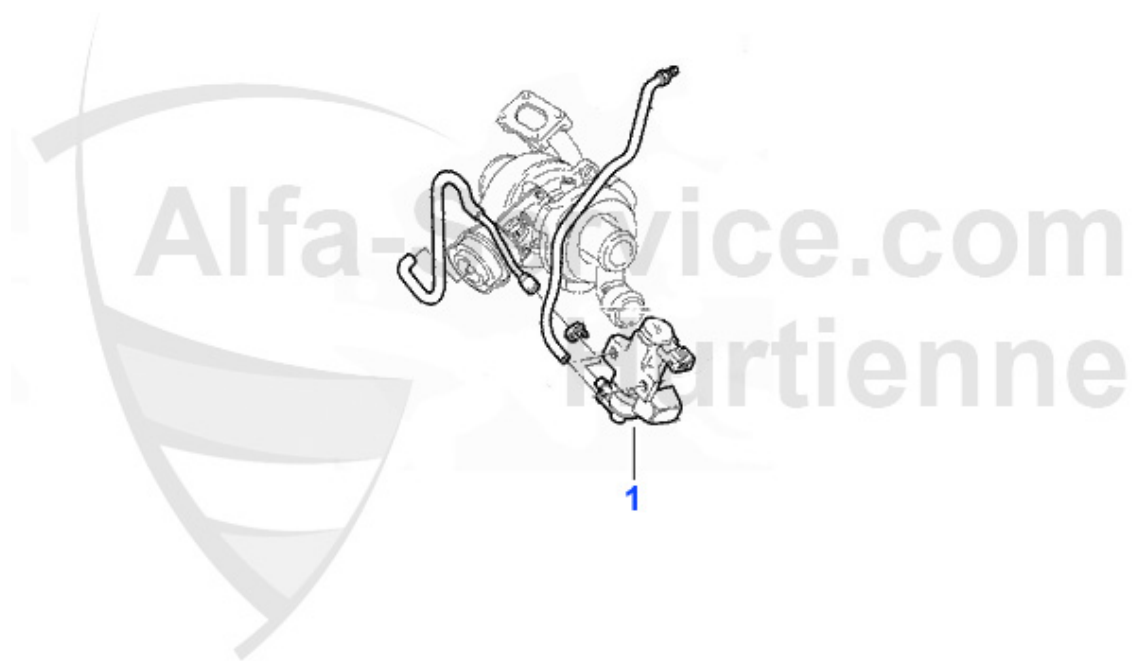

1 STV203202 ELECTRO VALVE FOR TURBO 147, 156, 159, 166,GT, Brera, Mito, Nuovo Spider

68.94 EUR