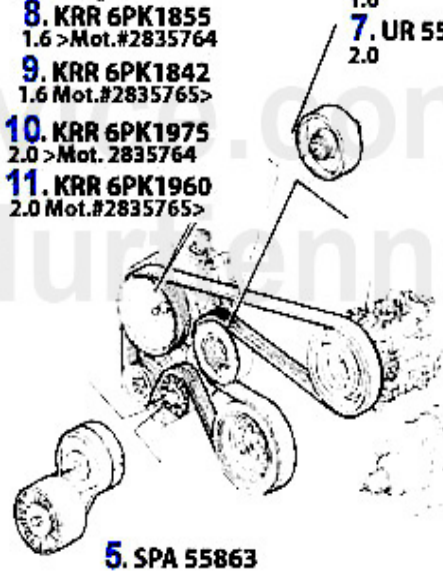

- **8. KRR 6PK1855**
  1.6 > Mot. #2835764
- **9. KRR 6PK1842**
  1.6 Mot. #2835765 >
- **10. KRR 6PK1975**
  2.0 > Mot. 2835764
- **11. KRR 6PK1960**
  2.0 Mot. #2835765 >

- **6. UR 55849**
  1.6
- **7. UR 55848**
  2.0

1	KRR6PK104 5	Keilrippenriemen 6PK1045 145/6 Bj. 97>,155,156,gtv&spider(916) 1.4/1.6 /1.8 TS 16V ohne Klima Generator/S ervopumpe	20.00 EUR
2	KRR6PK102 0	Keilrippenriemen 6PK1020 147 TS (ohne Klima) Mot.# 2835764>	21.29 EUR
3	KRR6PK108 2	Keilrippemriemen 6PK1082 145/6 2.0 TS 16V,147 2.0 TS/JTS,156/166 2.0 T S,gtv/spider (916) Bj. 98> 2.0 TS o hne Klima, Generator/Servopumpe	25.13 EUR
4	KRR6PK106 2	Keilrippenriemen 6PK1062 147,156 2. 0 16V TS CF 3 ohne Klima Generator/ Servopumpe	22.47 EUR
5	SPA55863	DRIVE BELT TENSIONER 145/6/7,155/6,166,916 2.0	43.99 EUR
6	UR55849	OE.60812515,REVERSE ROLLER FOR RIPPED V-BELT 145/6/7,155/6,GTV/SPIDER(916) 1.4/1.6/1.8 TS (WITH AIR CON)	34.37 EUR
7	UR55848	DRIVE BELT BEARING 156 2.0,145,166,916	69.00 EUR
8	KRR6PK185 5	V-RIBBED BELT 6PK1855,OE.60814395,145/6 1.4/1.8 TS 16V YEAR 97>,1.6 TS,1.6/1.8 16V,GTV/SPIDER 1.8 16V TS YEAR 98> GENERATOR,SERVOPUMP,AIR-CON-COMPRESSOR	28.73 EUR
9	KRR6PK184 2	V-RIBBED BELT 6PK 1842 145/6 1,8 TS WITH A/C , 155 1,6/1,8 TS , NUOVO GT	30.73 EUR
10	KRR6PK197 5	OE.60815414/60630741 RIBBED V- BELT,156/166/GTV/SPIDER(916)CF3 2.0L TS 16V UNTIL ENGINE #1385143 GENERATOR/SERVOPUMP/AIRCON COMPRESSOR 6PK1975 145/6/147	35.81 EUR
11	KRR6PK196 0	RIBBED BELT 6PK1960	38.20 EUR