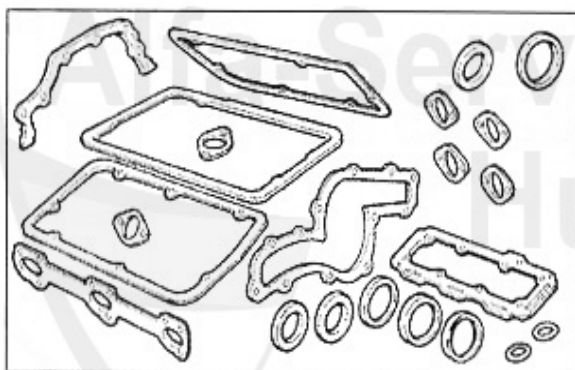

Kopfdichtsatz/Head Set 147 GTA

---

1. ZKDS 61000

---

1 ZKDS61000 HEAD GASKET SET 147,156,166,GTV/SPIDER (916),NUOVO GT V6
24V/GTA

255.45 EUR