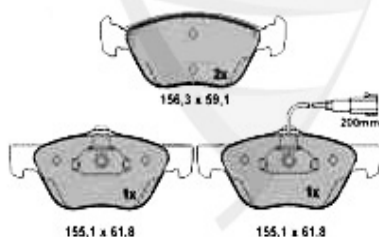

Brembeläge/Brakepads 147 vorne/front

1. 23140
1.6 76KW > #3021489

2.23289
1.6/2.0 TS 16V, 1.9 JTD

3. 62239
GTA >10.2003

4. 62692
GTA 10.2003>

1	23140 193 05	BRAKE PADS FRONT WITH ABRASION CONTACT, 147 1.6 16V TS, 156 1.6/1.8/ 16V TS/1.9 JTD 09.97 -10.00, OE 9948887	63.96 EUR
2	23289 193 05	BRAKE PADS FRONT WITH WARNING CONTACT 145/6 1.8/2.0 16V TS/QV 01.97>, 147 1.6/ 2.0 16V TS BRAKESYSTEM ATE	69.76 EUR
3	62239	OE. 77362239 BRAKE PAD-SET FRONT 147/156 GTA >10.2003	87.20 EUR
4	62692	OE. 77362692 BRAKE PAD-SET FRONT 147/156 GTA 10.2003>	93.87 EUR