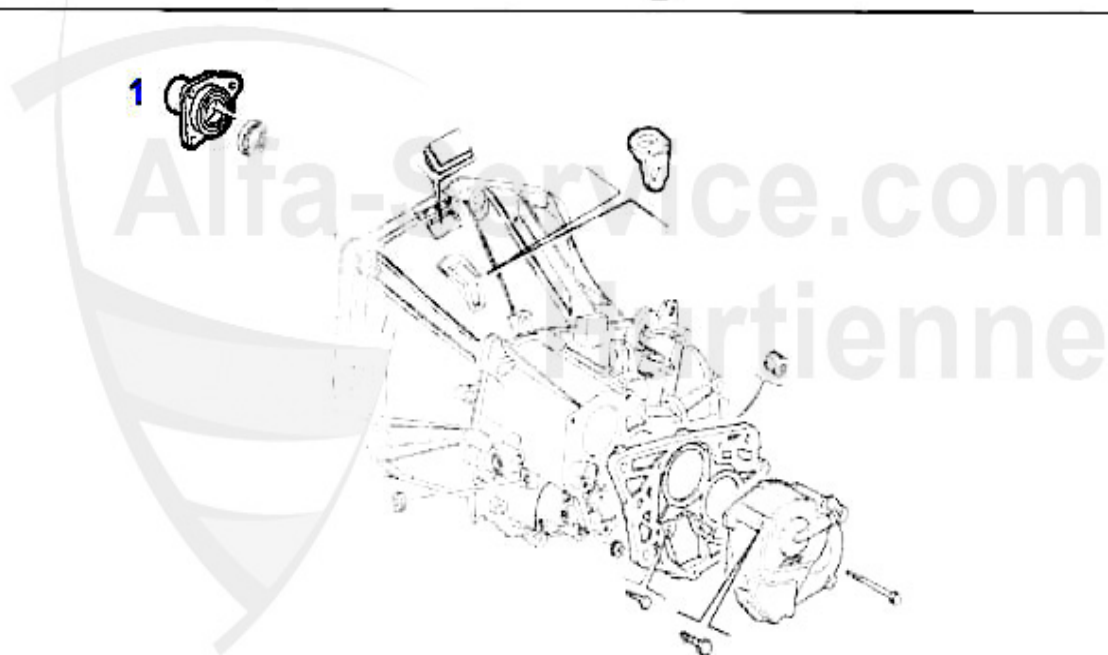

Ausrücker/Sleeve Bearing 147 1.9 JTD 16V

---

1 FH11951 OE. 46411951 Cover

18.84 EUR