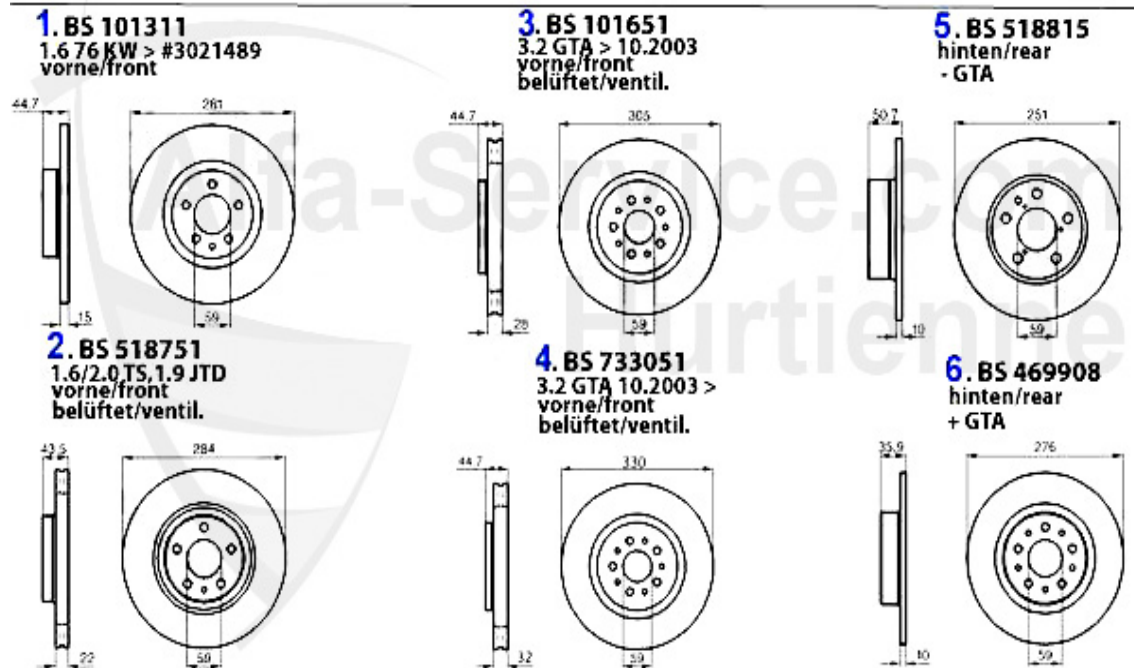

Bremsscheiben/Brakedisks 147

1	BS101311	FRONT BRAKE DISC 147 1.6 16V TS,156 1.6/ 1.8/16V TS/1.9 JTD	76.95 EUR
2	BS518751	OE. 71739568 FRONT BRAKE DISK 147, 156, 164, gtv/spider (916)	70.78 EUR
3	BS101651	FRONT BRAKE DISK 147/156 GTA GTV/SPIDER (916) 3.0/3.2 V6 24V	87.20 EUR
4	BS733051	OE.51733051 FRONT BRAKE DISC GTA 147 2003>,156 2002>	97.46 EUR
5	BS518815	OE. 71738911 REAR BRAKE DISK 147, 156, 164	70.78 EUR
6	BS469908	OE. 46469908 REAR BRAKE DISC	78.99 EUR