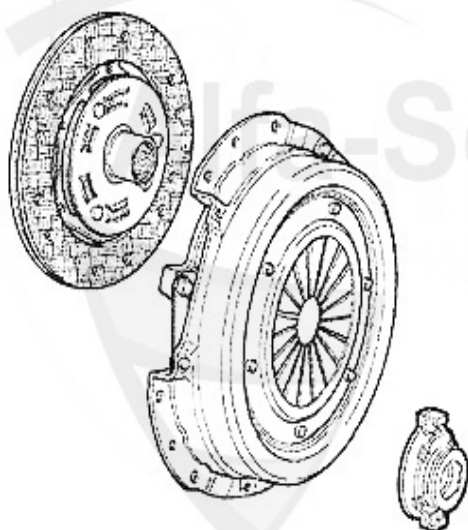

Ø 235 mm

1 KK739521 OE. 71739521 CLUTCH KIT 147,156,916 GTA

295.00 EUR

Ausrücker/Sleeve Bearing 147 GTA

1 FH11951 OE. 46411951 Cover

18.84 EUR

Kupplungs-Kit/Clutch Set 147 1.9 JTD 8V

1. KK 734802