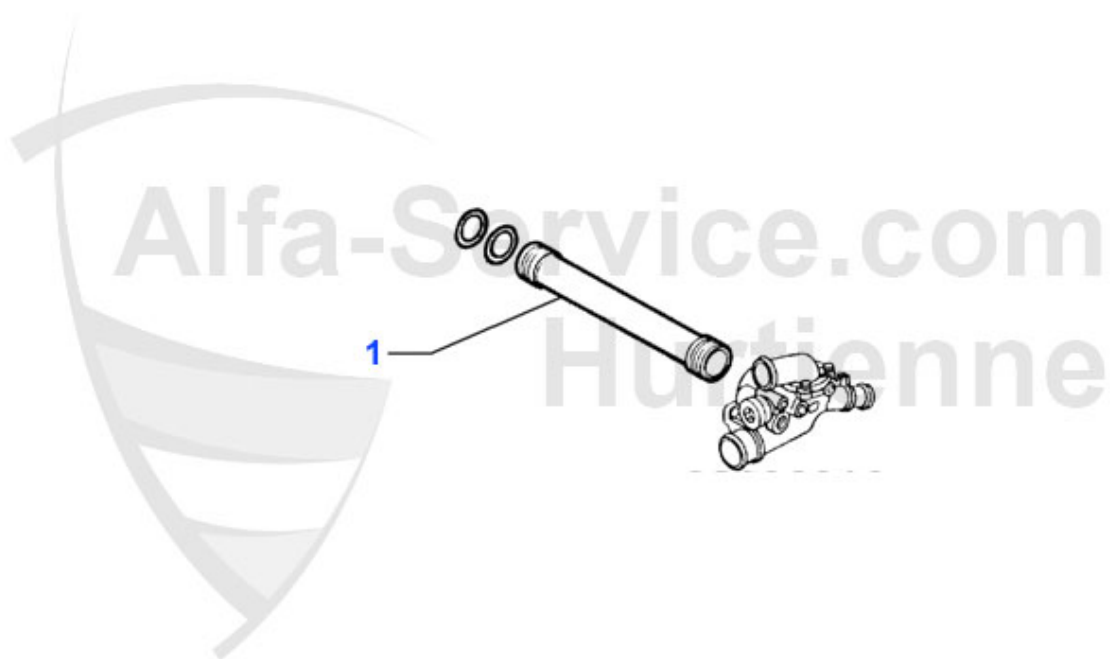

1 KWS04178 TUBE WATERPUMP-THERMOSTAT 2.5/3.0/3.2 V6 24V (95-10)
147,156,166,GT,GTV/ SPIDER (916)

164.01 EUR