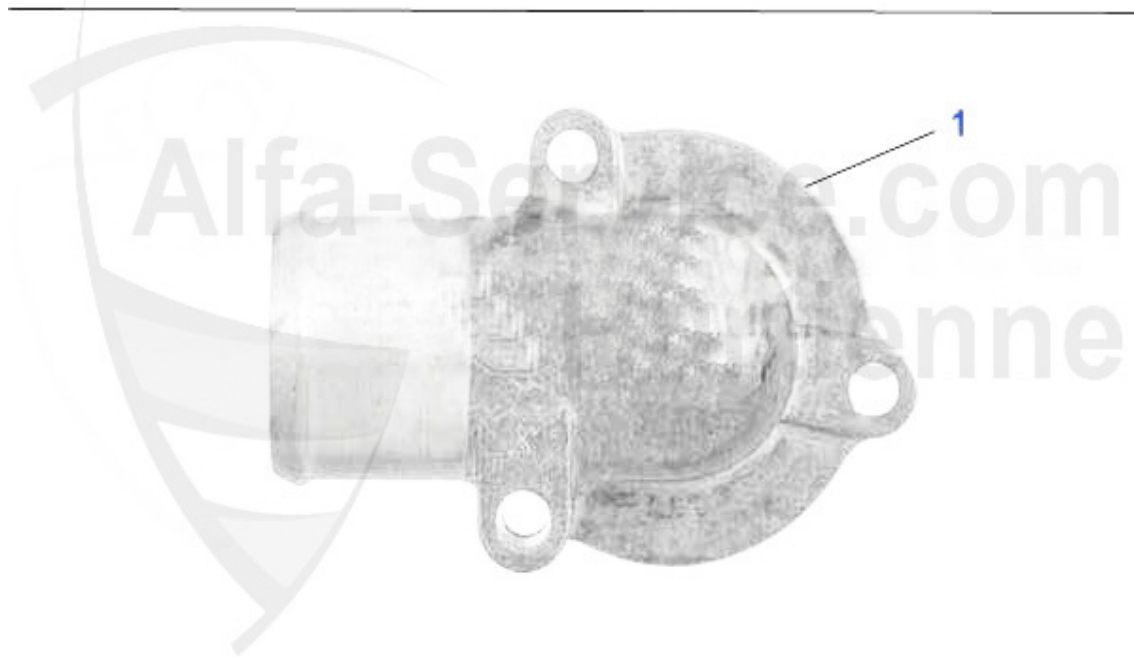

Thermostat 147 3.2 V6 24V/GTA

---

1 TH52403 OE. 60652403 THERMOSTAT 3.2 V6 24V/GTA

41.25 EUR