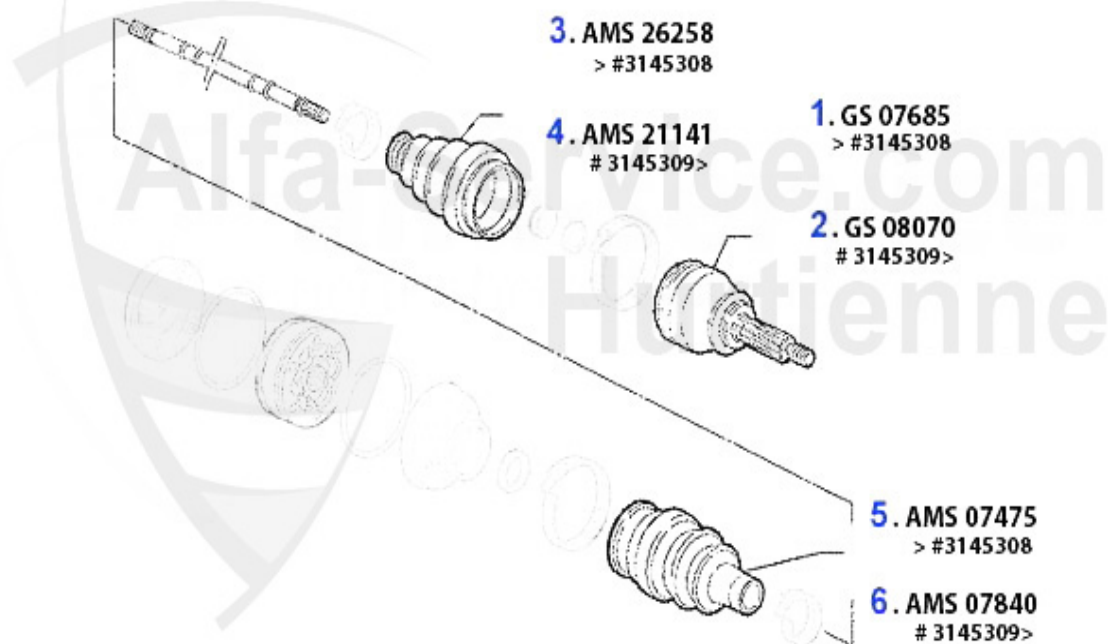

Antriebswelle/Driveshaft 147 1.9 JTD 16V

1	GS07685	OE. 46307685 CONST.VELLOCITY JOI 147 1.9 JTD 8V (85KW)/16V (103KW) > #3145308	152.86 EUR
2	GS08070	OE. 46308070 CONST.VELLOCITY JOI 147 1.9 JTD 8V (85KW)/16V (103KW) # 31405308>	148.75 EUR
3	AMS26258	INTERIOR AXLE BOOT 155 2.0TB,2.5TD (107-22mm) SPIDER 916 3.0 V6	14.26 EUR
4	AMS21141	Achsmanschettensatz aussen 166 alle 6-zylimder/JTD 10V	15.49 EUR
5	AMS07475	OE. 46307475 BOOT SET 147 1.9 JTD 16V 156/SW V6 24V	22.47 EUR
6	AMS07840	OE. 46307840 BOOT SET 147 1.9 JTD # 3145308>	21.44 EUR