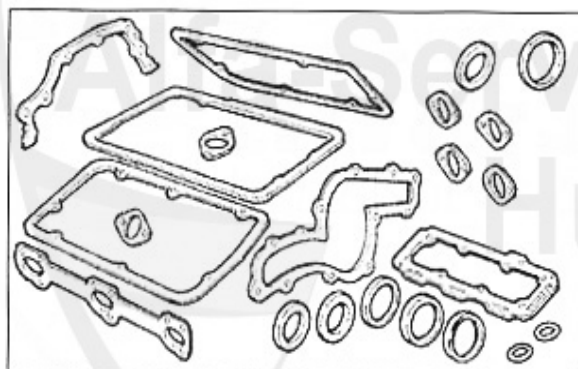

Kopfdichtsatz/Head Set 147 GTA

1. ZKDS 61000

1 ZKDS61000 HEAD GASKET SET 147,156,166,GTV/SPIDER (916),NUOVO GT V6
24V/GTA

255.45 EUR

Motordichtsatz/Full Set 147 GTA

1. MDS 74200

1 MDS74200 OE.71713724 FULL SET 147,156,166, GTV/SPIDER(916),NOUVO GT V6
24V/GTA ENGINE GASKET SET 147,156,166,GTV/SPIDER (916),NUOVO
GT V6 24V/GTA