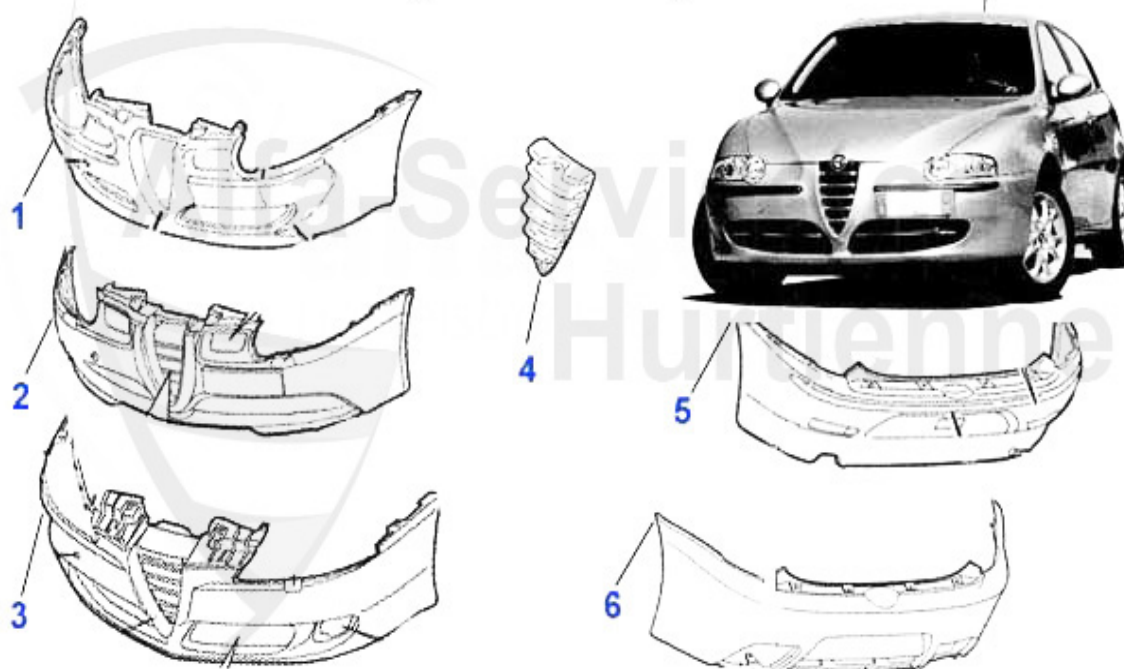

Stoßstangen/Bumpers 147

1	STF09900	FRONT BUMPER 147 (PROGRESSION, DISTINCTIVE) >05	165.01 EUR
2	STF40618	FRONT BUMPER 147 GTA	***
3	STF39013	FRONT BUMPER 147 (IMPRESSION, PROGRESSION, DISTINCTIVE) 05> (FACELIFT)	329.00 EUR
4	KG56597	Kühlergrill 147 (in Stoßstange)	52.50 EUR
5	STF06361	REAR BUMPER 147 >05	132.34 EUR
6	STF57243	REAR BUMPER 147 05> (FACELIFT)	355.00 EUR