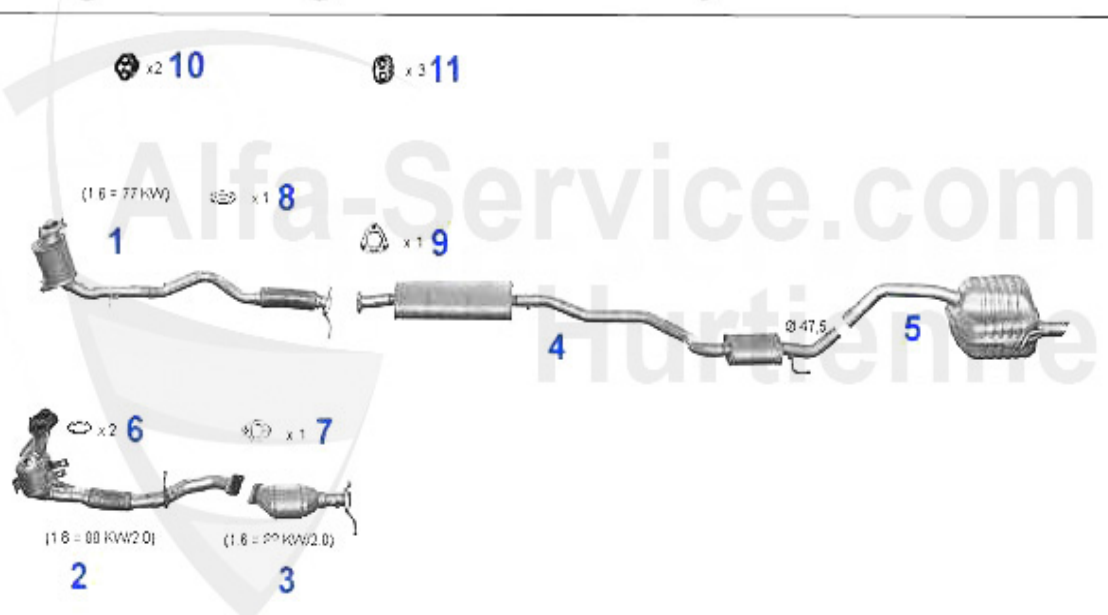

1 STV203202 ELECTRO VALVE FOR TURBO 147, 156, 159, 166,GT, Brera, Mito, Nuovo Spider

68.94 EUR

Abgasanlage/Exhaust System 147 TS

147 16V T.S. 1.6/2.0 (1598 cc - 77 KW - Mot.AR37263/88 KW - Mot.AR32104/11070 cc - 110 KW - Mot.AR32310)