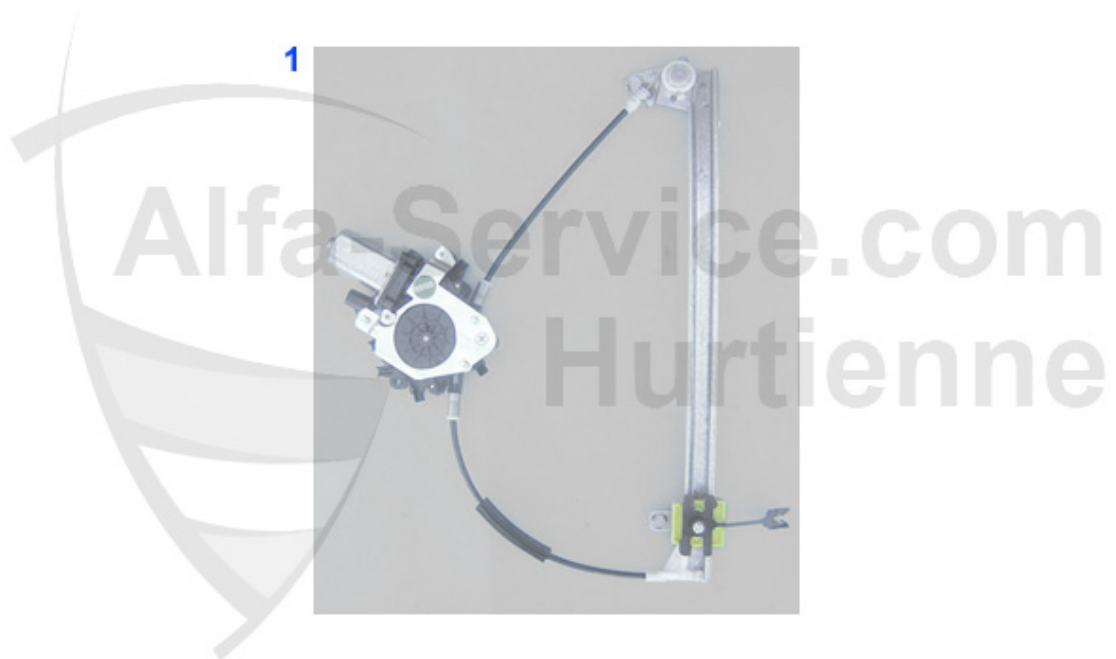

147 > BODY > WINDOW REGULATOR > 2 DOORS

1	FH010144	WINDOW REGULATOR COMPLETE 147 2-DOORS R (AFTERMARKET PRODUCT)	99.00 EUR
1	FH010145	WINDOW REGULATOR 2 DOORS LEFT 147 (AFTERMARKET PRODUCT)	99.00 EUR

147 > BODY > WINDOW REGULATOR > 4 DOORS