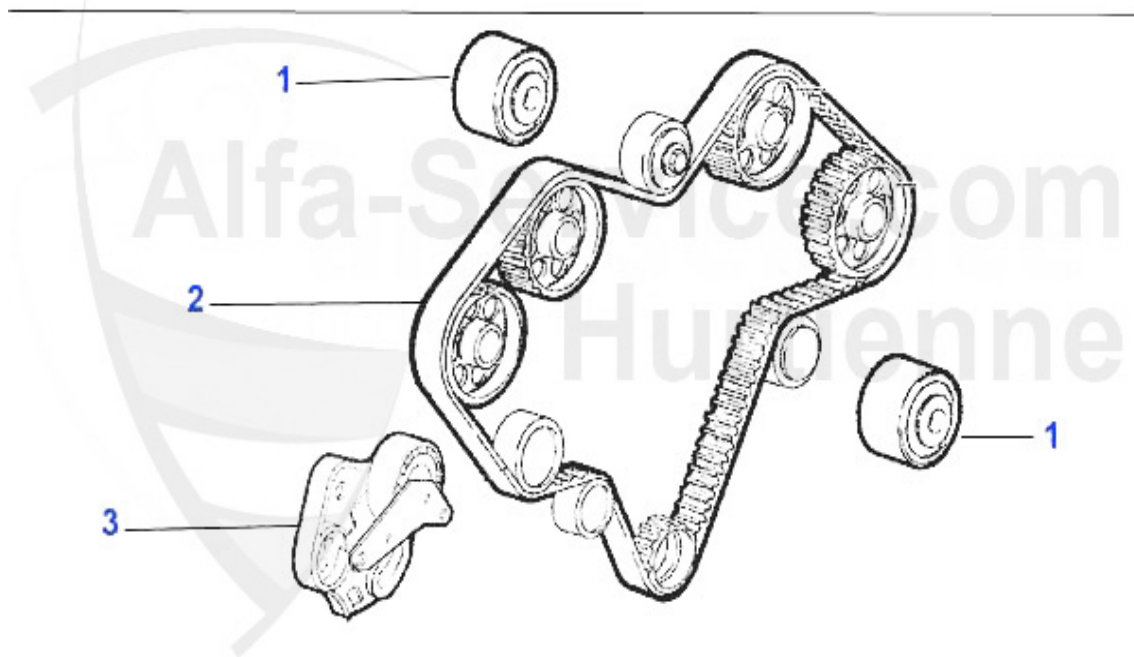

Zahnriemen 147 GTA

1	UR55876	IDLER PULLEY FOR DRIVE BELT 147,156,166, GTV/SPIDER (916) V6 24V	72.00 EUR
2	ZR94741	TIMING BELT 185H9.5P280 147,156,166,GTV/ SPIDER (916),Nuovo GT V6 24V (HIGH TEMPERATURE VERSION)	87.00 EUR
3	SR55875	OE. 55196536 BELTSTRETCHER	169.49 EUR