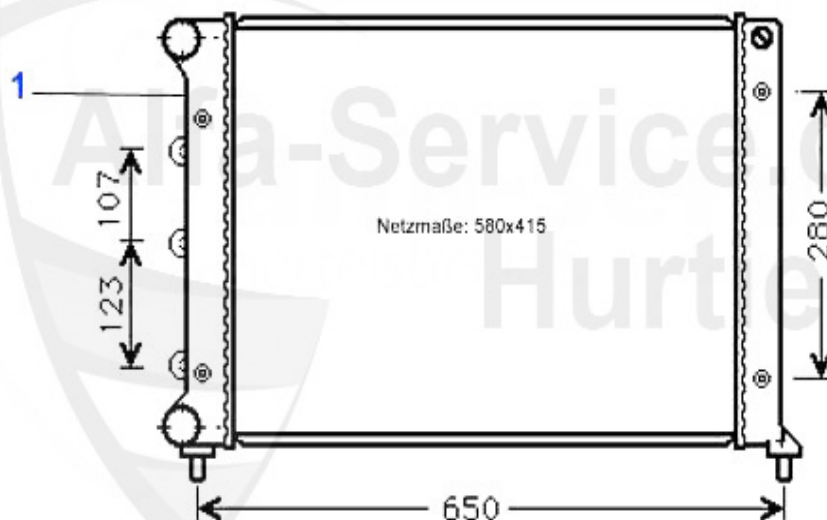

Kühler/Radiator 147 1.6/2.0 TS 16V

1 MK22100 RADIATORE 147 1.6/2.0 16V TS

100.02 EUR