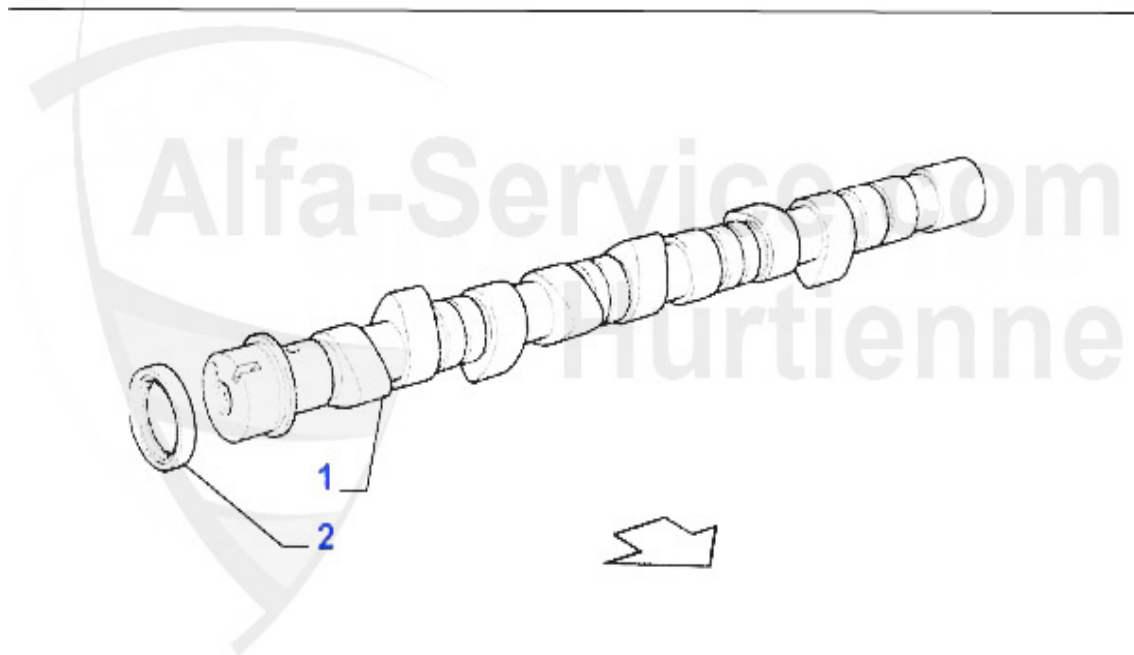

Nockenwelle 147 JTD 8V

1	NKW72393 OE. 46772393 Camshaft 1.9 JTD 8V	379.00 EUR
2	WD08200 CAMSHAFT 145/6,155,156,GTV/SPIDER (916), 166 VARIOUS 96-01	11.84 EUR