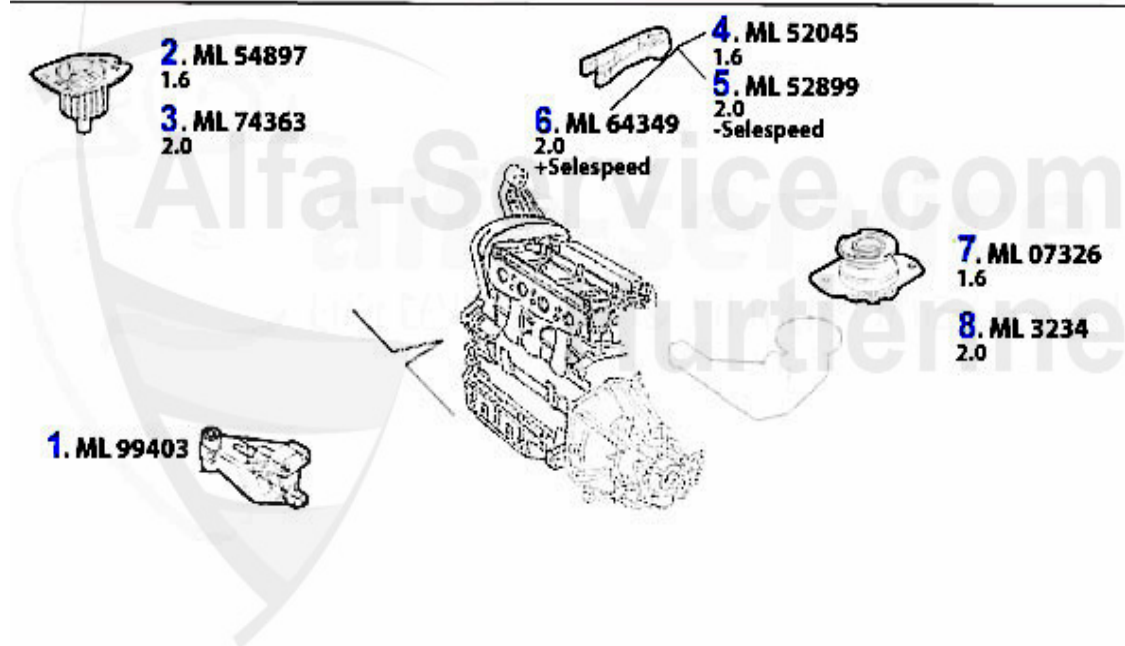

60.52 EUR
72.33 EUR

Motorlager/Engine Mount 147 TS

1	ML99403	OE. 60672234/60599403 ENGINE MOUNT	92.50 EUR
2	ML54897	OE. 46554897 ENGINE MOUNT 147 FL 1.6 TS	68.00 EUR
3	ML74363	OE. 60674363 ENGINE MOUNT FL 147,156/SW, Nuovo GT 2.0 TS/JTS	83.62 EUR
4	ML52045	OE. 46752045 ENGINE MOUNT 147 FR 1.6 TS	20.00 EUR
5	ML52899	OE. 60652899 ENGINE MOUNT 145/6 2.0 TS, 147 all,156,gtv/spider (916) 1998>, Nuovo GT TS/JTS (without Selespeed)	33.00 EUR
6	ML64349	OE. 60664349 ENGINE ROD 147,156/SW,Nuovo GT 2.0 TS/JTS Selespeed	80.48 EUR
7	ML07326	OE. 46407326 ENGINE MOUNT RR 147 1.6 TS	45.01 EUR
8	ML3234	OE. 7652240/60808861 ENGINE MOUNT	52.00 EUR