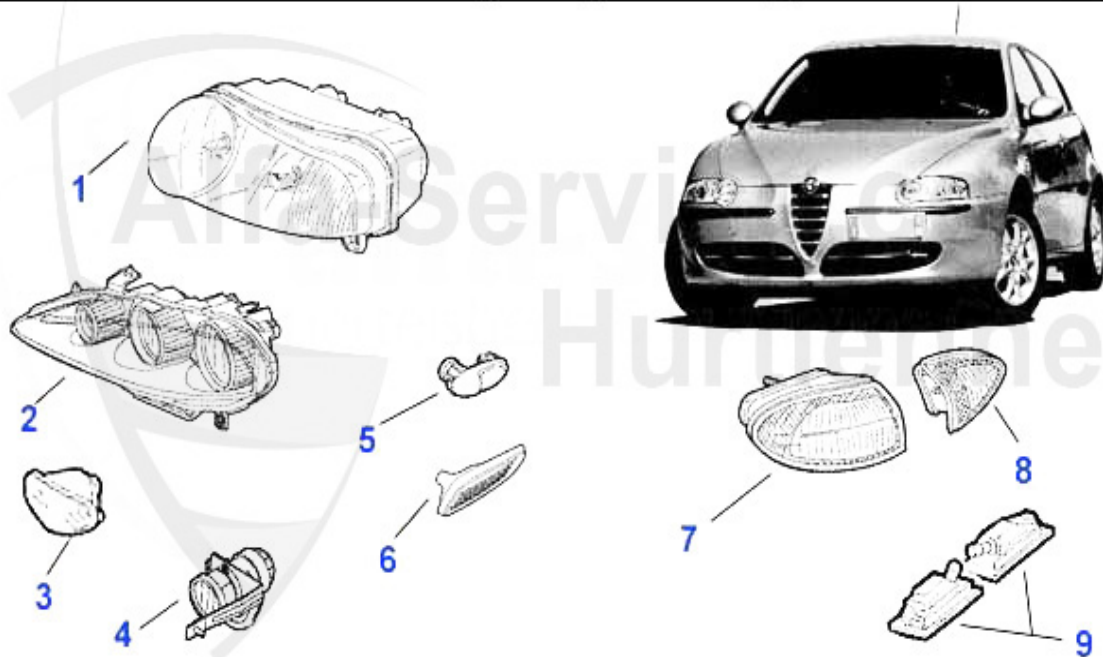

Beleuchtung/Lightning 147

1	SW86817	Hauptscheinwerfer rechts 147 GTA H7 /H1 /H1, Bj.>07.2005	152.86 EUR
1	SW84849	Xenon-Hauptscheinwerfer links 147 G TA	671.95 EUR
1	SW84848	Xenon-Hauptscheinwerfer rechts 147 GTA	671.95 EUR
1	SW26194	Hauptscheinwerfer rechts 147 Bj. 3. 02 > # 3157764>	129.00 EUR
1	SW86818	Hauptscheinwerfer links 147 GTA H7/ H1/ H1	152.86 EUR
1	SW26196	Hauptscheinwerfer links 147 Bj. 3.0 2> # 3157764>	129.00 EUR
1	SW56564	Hauptscheinwerfer links 147 Bj. >3. 02 > #3157764	110.79 EUR
1	SW56565	Hauptscheinwerfer rechts 147 Bj. >3 .02 > #3157764	110.79 EUR
2	SW95447	Hauptscheinwerfer 147 rechts Bj. 05 > (Facelift)	163.11 EUR
2	SW95452	Xenon Hauptscheinwerfer 147 links B j. 05> (Facelift)	717.08 EUR
2	SW95448	Hauptscheinwerfer 147 links Bj. 05> (Facelift)	163.11 EUR
2	SW95451	Xenon Hauptscheinwerfer 147 rechts BJ. 05> (Facelift)	717.08 EUR
3	BL78825	DIRECTION INDICATORE 147 GTA FRONT RIGHT	50.78 EUR
3	BL56280	DIRECTION INDICATOR RIGHT 147	32.00 EUR
3	BL56281	DIRECTION INDICATORE LEFT 147	32.00 EUR
3	BL78826	DIRECTION INDICATORE 147 GTA FRONT LEFT	50.78 EUR
4	NSW52642	FOG LAMP 147 RIGHT 05> (FACELIFT)	64.12 EUR
4	NSW52643	FOG LAMP 147 LEFT 05> (FACELIFT)	64.12 EUR
5	ZBL13311	Zusatzblinkleuchte 147	9.00 EUR
6	ZBL86517	Zusatzblinkleuchte 147 links Bj. 05 > (Facelift)	11.19 EUR
6	ZBL86516	Zusatzblinkleuchte 147 rechts Bj. 0 5> (Facelift)	11.19 EUR
7	RL56347	Rückleuchte rechts 147 (außen)	62.87 EUR
7	RL56349	Rückleuchte links 147 (außen)	62.87 EUR
8	RL56348	Rückleuchte rechts 147 (innen)	43.63 EUR
8	RL56346	Rückleuchte links 147 (innen)	43.63 EUR
9	KL86572	Kennzeichenleuchte 147,Nuovo GT	16.04 EUR