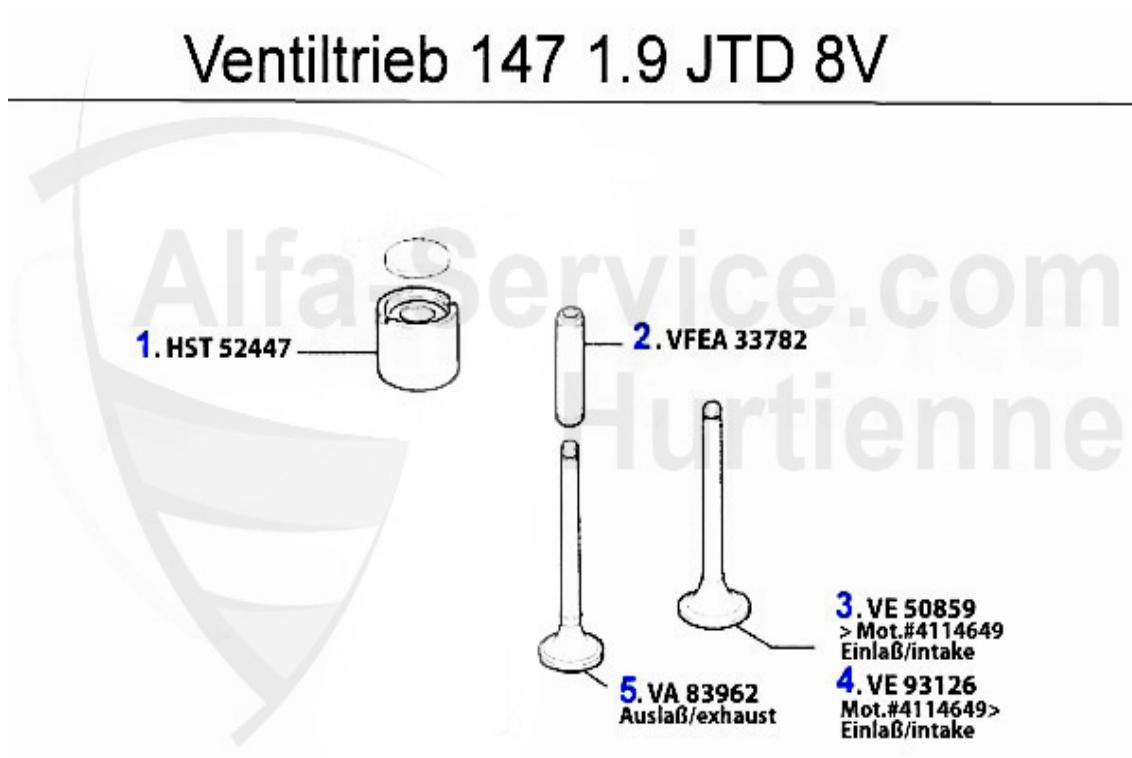

Ventiltrieb 147 1.9 JTD 8V

1	HST52447	Hydrostößel 145/6,155,156,166 TD/ JTD	14.26 EUR
2	VFEA33782	Ventilführung Ein-/Auslaß +0.05 JTD 8/10V 145/6,147,156,166	4.11 EUR
3	VE50859	Ventil-Einlaß 145/6,147,156,166 JTD 8/10V	21.03 EUR
4	VE93126	Ventil-Einlaß 147,156,166 JTD 8/10V Bj. 6.04>	20.21 EUR
5	VA83962	Ventil-Auslaß 145/6,147,156,166 JTD 8/10V	32.83 EUR