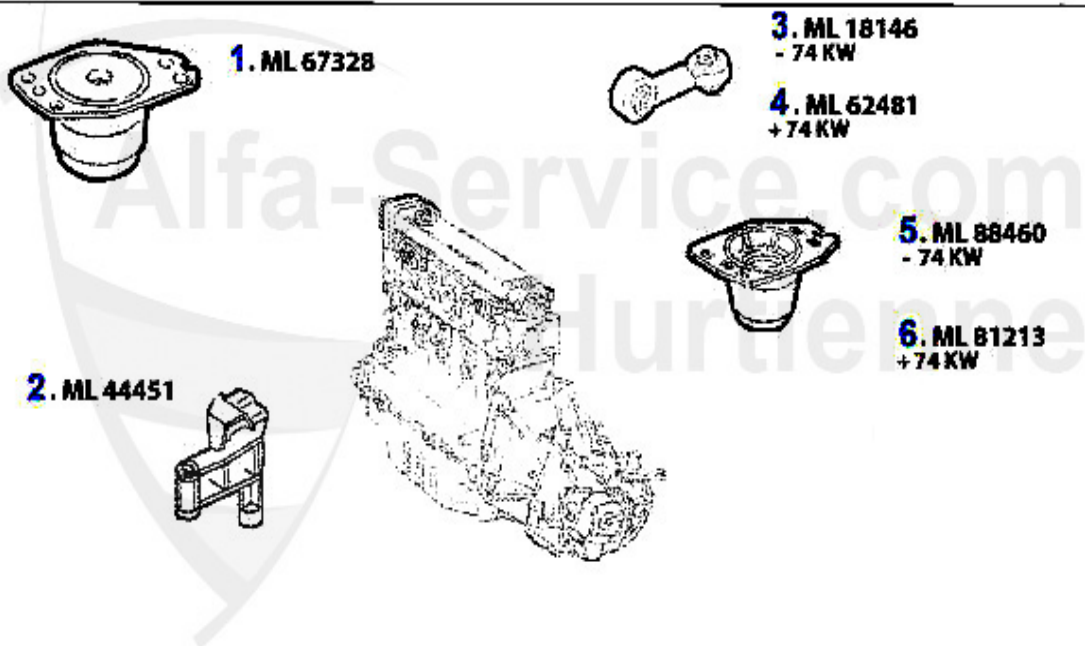

Motorlager/Engine Mount 147 JTD

1	ML67328	OE. 46467328 ENGINE MOUNT FL 145/6,147, 156,Nuovo GT JTD	61.62 EUR
2	ML44451	OE. 46744451 ENGINE MOUNT 147,156,Nuovo GT 1.9 JTD 8/16V	95.00 EUR
3	ML18146	OE. 51718146 ENGINE MOUNT 147 1.9 JTD 74 KW	73.49 EUR
4	ML62481	OE. 60662481 ENGINE MOUNT 145/6,147,156, Nuovo GT 1.9 JTD	61.25 EUR
5	ML88460	ENGINE MOUNT 145/6,147 (74KW),155,156, GTV/SPIDER (916)	109.27 EUR
6	ML81213	OE. 46781213 ENGINE MOUNT RL 145/6, 147 1,9 JTD +74KW, 156, Nuovo GT JTD	70.00 EUR