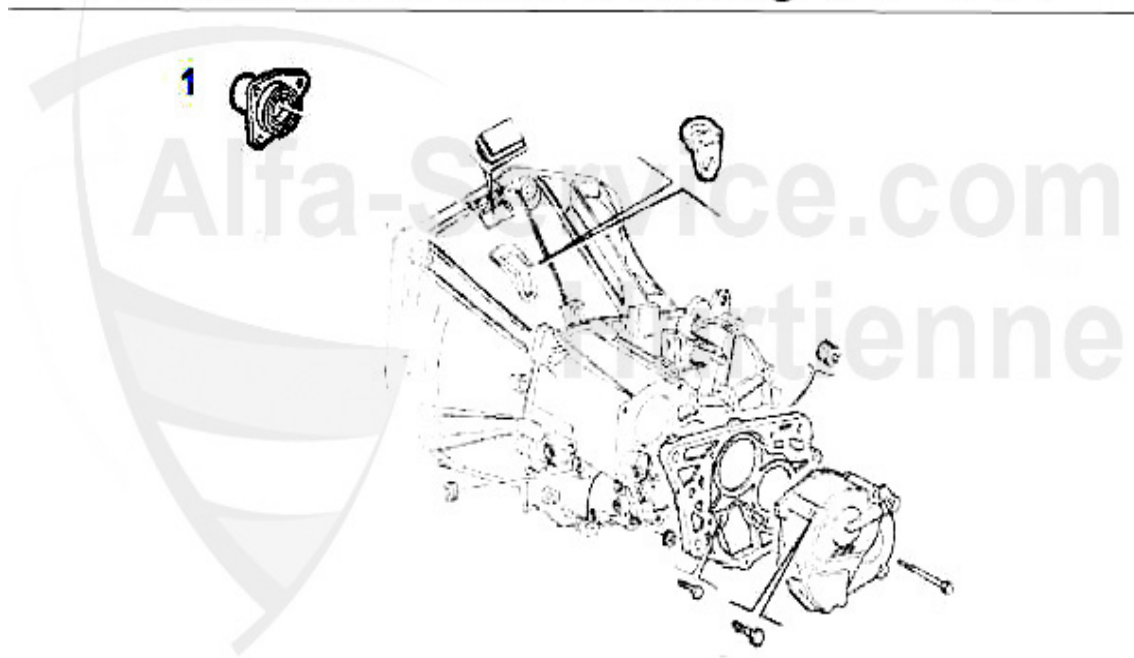

Ausrücker/Sleeve Bearing 147 GTA

---

1 FH11951 OE. 46411951 Cover

18.84 EUR