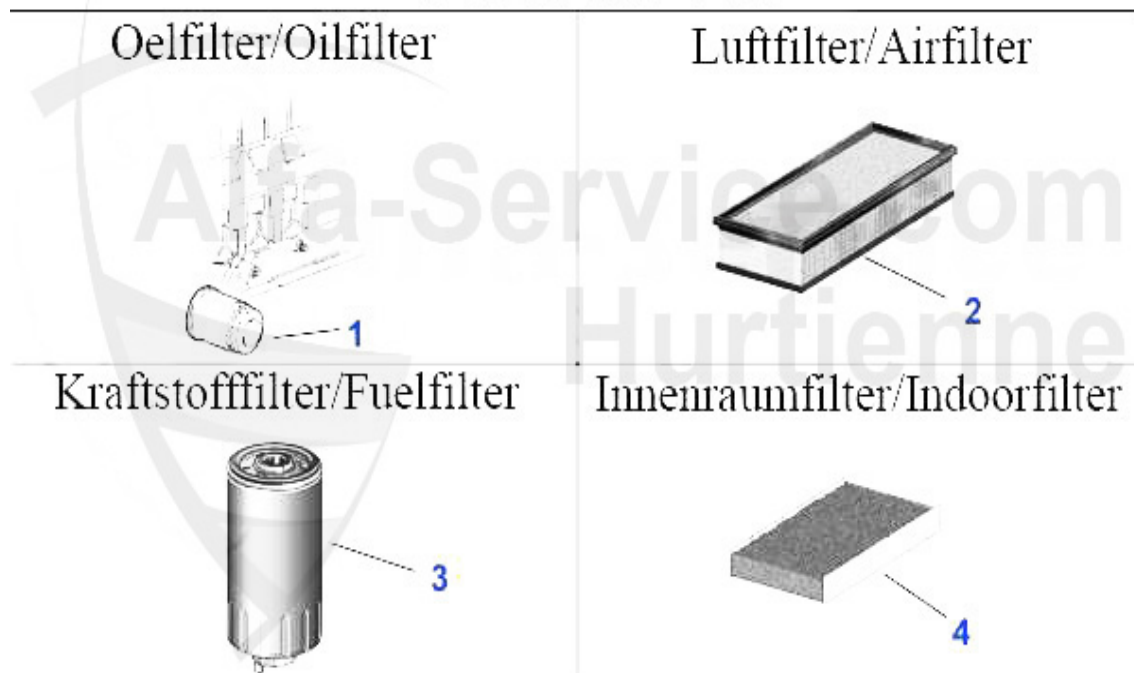

Filter 147 JTD

1	OF110	Ölfilter 147,156,Nuovo GT 1.9 JTD, 166 2.4 JTD Anschraubpatrone	10.36 EUR
2	LF801	OE.46794403 air filter 147,156 Nuovo GT 1,9 JT (CF3) square	14.88 EUR
3	KF378	Kraftstoff-Filter 147,156,166 1.9 JTD 8V (CF3)/2.4 JTD 110 KW	32.93 EUR
3	KF338	Kraftstofffilter 147,156,166,Nuovo G T JTD (CF3),Bj 01>	28.62 EUR
4	IF380	OE.46799653 pollen filter 147,156 2001>,Nuovo GT, square carbon filter	17.23 EUR