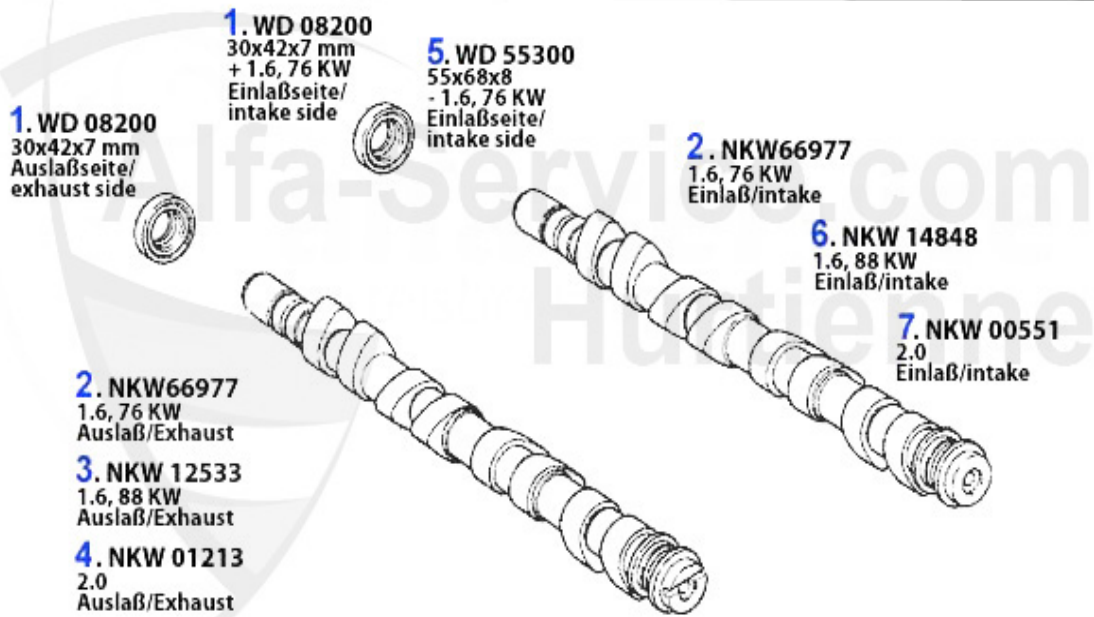

Nockenwelle 147 TS

1	WD08200	CAMSHAFT 145/6,155,156,GTV/SPIDER (916), 166 VARIOUS 96-01	11.84 EUR
2	NKW66977	Nockenwelle (Einlaß/Auslaß) 147 1.6 TS 76 KW	399.00 EUR
3	NKW12533	Nockenwelle (Auslaß) 145/6,147,155, 156 1.4/1.6 TS 16V	243.13 EUR
4	NKW01213	OE. 60601213 CAMSHAFT	336.69 EUR
5	WD55300	siri nockenwelle 145/6,155,156 1.6,1.7,1.8,2.0 16V TS	16.97 EUR
6	NKW14848	Nockenwelle 145/6 1.6 TS 16V # 1650 88>, 156 1.6 TS 16V #84340>	230.82 EUR
7	NKW00551	OE. 60600551 CAMSHAFT	279.76 EUR