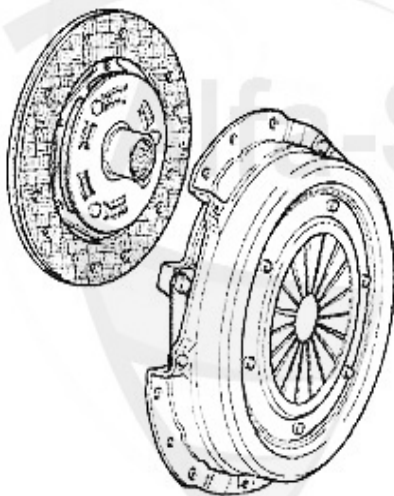

Ø 215 mm

2.0 TS mit/w.

Selespeed

(mit Ausrücklager
with THRUSTBEARING)

1	KK853201	CLUTCH KIT 147,156 1.6/1.8 16V TS 09.97>,NUOVO GT 1.8 TS, OE.55190737	195.16 EUR
2	KK951301	OE. 55190114 CLUTCH KIT 147,156/SW 2.0 TS, WITHOUT RELEASE B.	322.56 EUR
3	KK739645	OE. 71739645 KIT CLUTCH 147,156 2.0 TS/ JTS SELESPEED	326.88 EUR

Ausrücker/Sleeve Bearing 147 1.6/2.0 TS

2	ZA186498	OE. 55186498 SLEEVE T/O BEARING 147,Nuovo GT 12.2003>	84.99 EUR
2	ZA46516373	OE. 55184041 SLEEVE BEARING	89.68 EUR

Kupplungs-Kit/Clutch Set 147 GTA

1. KK 739521