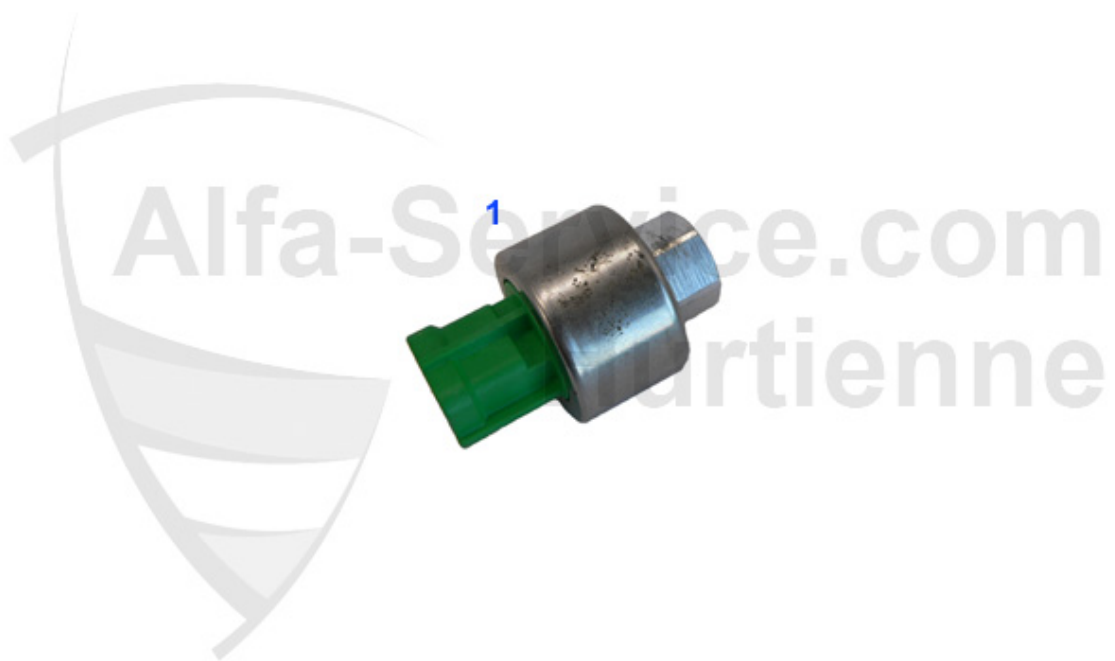

---

1 KS76438 PRESSURE SWITCH AIRCONDITIONING SYSTEM

45.99 EUR