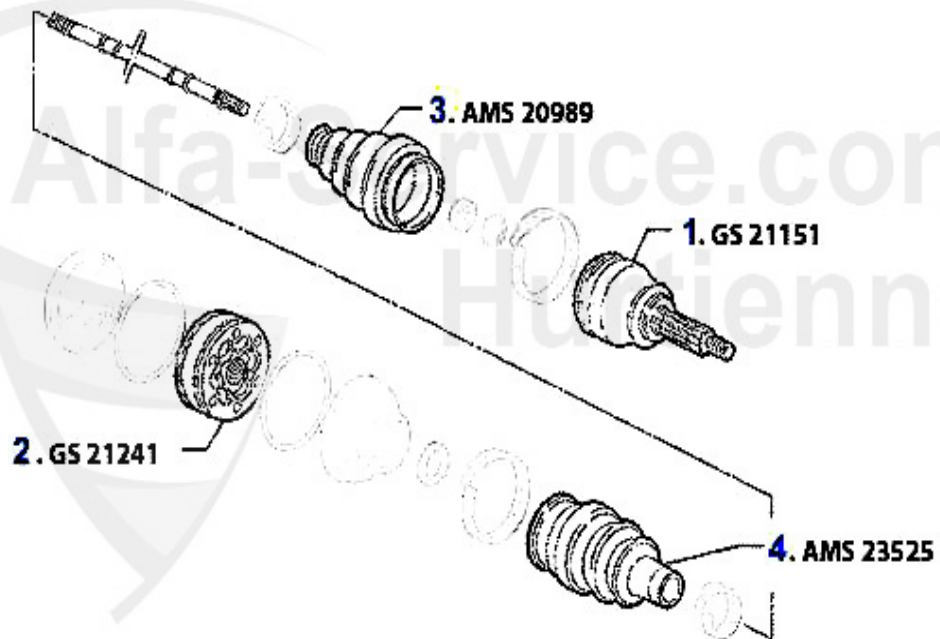

Antriebswelle/Driveshaft 156 1.6/1.8 TS

1	GS21151	Gelenksatz außen 156 1.8/1.8/2.0 16V TS,gtv (916) 1.8/2.0 TS/JTS Bj. 98>,Nuovo GT	119.00 EUR
2	GS21241	Inner drive shaft joint gtv/spider (916),155,145/6 TS 16V,156 TS 16V 166 2.0 TS,147 1.6/2.0 TS	111.72 EUR
3	AMS20989	OE.46429633, outer joint gaiter 145/6 147, 156, 166	17.90 EUR
4	AMS23525	Achsmanschettensatz innen 155 1,7/ 1.8/2.0/TS 16V,2.5 V6,1.9TD 164/Super 2.0 TS,145/6 TS 16V	25.55 EUR