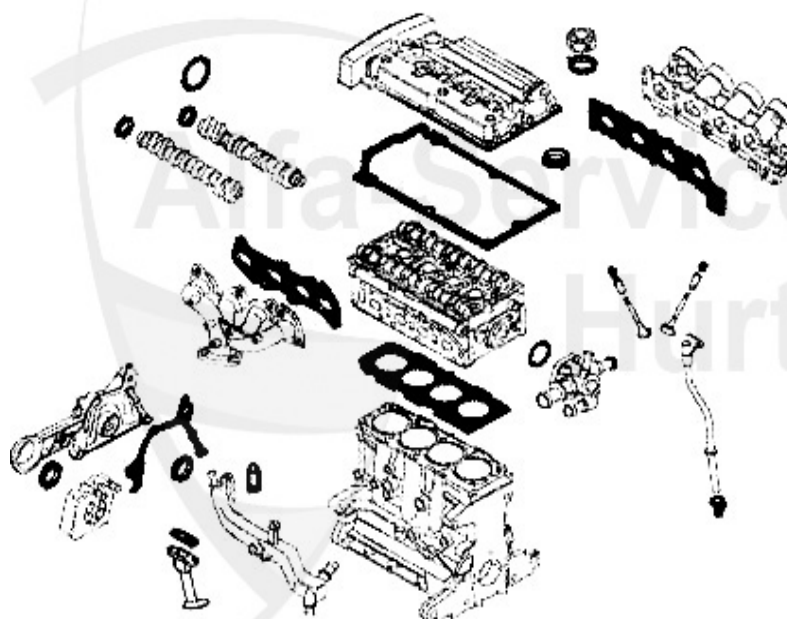

Kopfsatz/Head Set 156 TS 16V

- **1. ZKDS 40700**
  1.6 >#0084340
- **2. ZKDS 61700**
  1.6 #0084341>
- 1.8, CF2
- **3. ZKDS 60800**
  2.0, CF2
- **4. ZKDS 5740**
  1.8, CF3
  2.0, CF3 >Mot.2832058
- **5. ZKDS 90500**
  2.0, CF3 Mot.2832059>

1	ZKDS40700 Kopfdichsatz 145/6,155,156,166 1.6-2.0 ie 16V TS Bj. >98 Alu-Ventildeckel	108.74 EUR
2	ZKDS61700 OE. 71713631 HEADSET	132.34 EUR
3	ZKDS60800 HEAD GASKET SET 145/6,156,GTV/SPIDER (916) 2.0 16V TS 97-01 PLASTIC VALVE COVER	111.82 EUR
4	ZKDS5740 OE. 71717685 HEAD SET 147,156,Nuovo GT 1.8/2.0 TS CF3	141.50 EUR
5	ZKDS90500 HEAD GASKET SET 166 2.0 TS CF3 110 KW #2557365 >	132.34 EUR