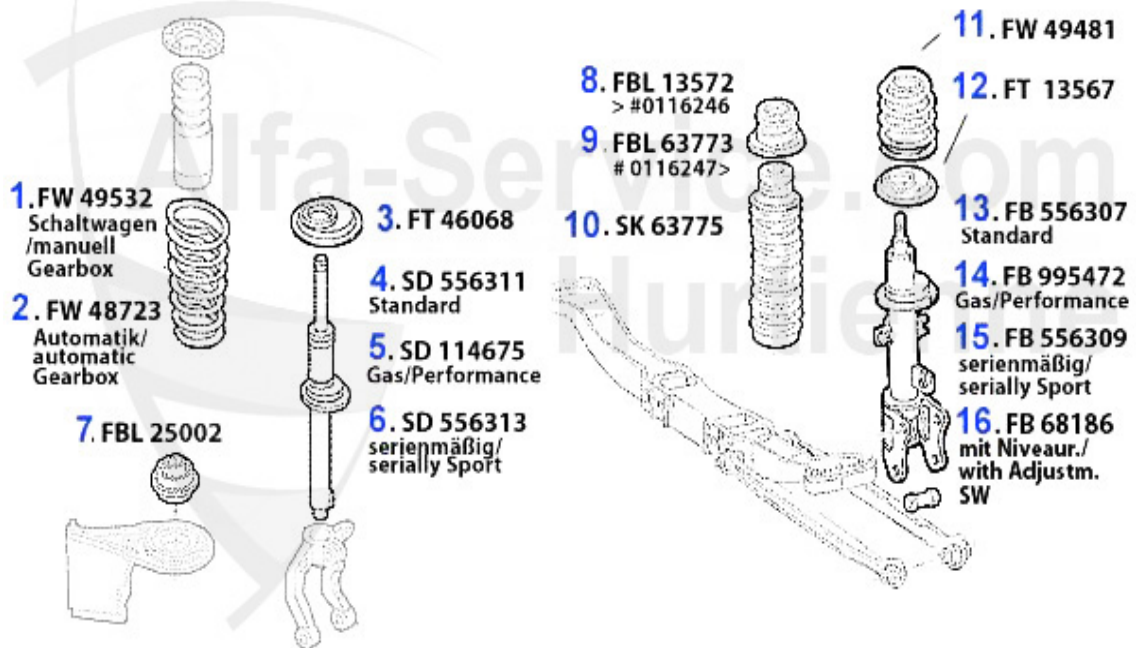

Federbeine/Struts 2.5 V6 24V

1	FW49532	FRONT SHOCK ABSORBER 156 6-CYL. 2.4 JTD (ONLY WITHOUT AC)	60.52 EUR
2	FW48723	OE. 60668437 SPRING FA Automatic	69.25 EUR
3	FT46068	OE.46746068 RING f. STRUT 147 FA (RUBBER)	4.51 EUR
4	SD556311	Stossdämpfer vorne 156 oben Stift/ unten Schelle,1-Rohr Gas für Standardfahrwerk,Nuovo GT 4-Zyl. > #040893	107.72 EUR
5	SD114675	SHOCK ABSORBER FRONT 147,156, 1-PIPE GAS PERFORMANCE, OE.60671076	119.00 EUR
6	SD556313	Stossdämpfer vorne 156 oben Stift/ unten Schelle ,1-Rohr Gas für Serien sportfahrwerk	114.89 EUR
7	FBL25002	OE.60625002,STRUT BEARING FRONT 147, 156,166, NUOVO GT	24.99 EUR
8	FBL13572	OE. 60613572 ELASTIC PAD f. REAR STRUT 156 > #0116246	***
9	FBL63773	OE. 60663773 ELASTIC PAD f. REAR STRUT 156 # 0116246>	72.47 EUR
10	SK63775	OE. 60663775 SHIELD f. STRUT RA 147	21.99 EUR
11	FW49481	Fahrwerksfeder hinten 147,156,Nuovo GT	69.00 EUR
12	FT13567	OE. 60613567 RING f. STRAUT 147 RA	14.90 EUR
13	FB556307	Federbein hinten 156,2-Rohr Gas	132.34 EUR
14	FB995472	Federbein hinten 156,1-Rohr Gas Sp ortdämpfer zur Nachrüstung	179.52 EUR
15	FB556309	Federbein hinten 156,2-Rohr Gas,für Seriensportfahrwerk	142.60 EUR
16	FB68186	OE. 60668186 RAER SHOCK ABSORBER 156 SW with ADJUSTMENT	***