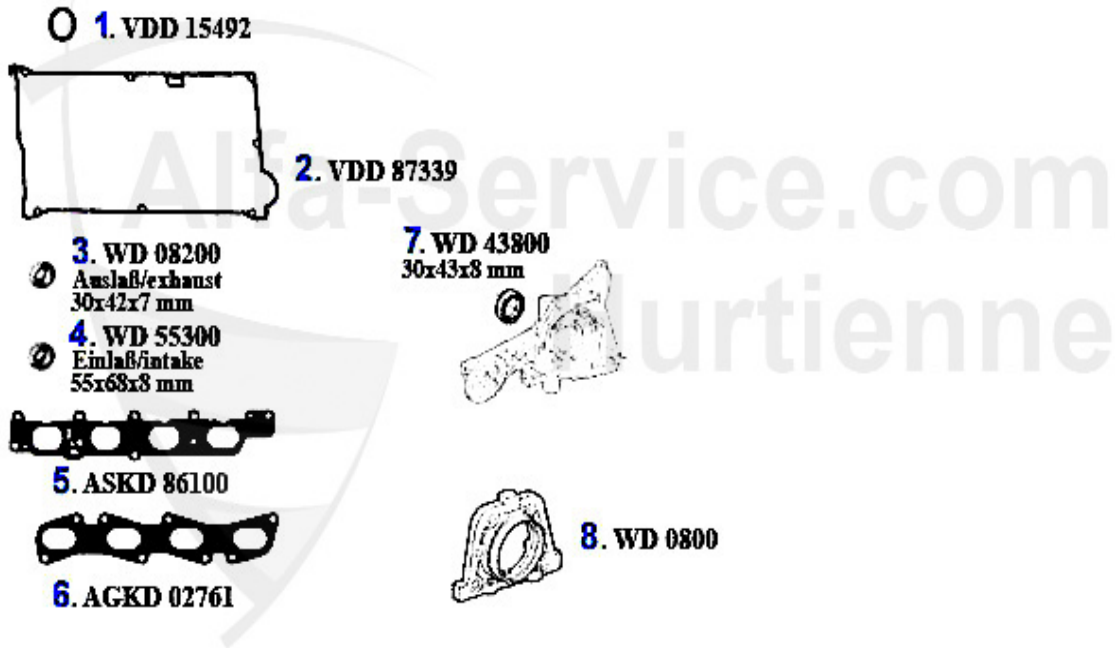

Dichtungen Motor/Gaskets Engine 156 2.0 JTS

1	VDD15492	Kerzenschachtdichtung TS 16V	3.69 EUR
2	VDD87339	VALVE COVER SEAL 2.0 JTS 156,GTV/SPIDER (916),NUOVO GT INCL. 4 GASKET RINGS	35.00 EUR
3	WD08200	CAMSHAFT 145/6,155,156,GTV/SPIDER (916), 166 VARIOUS 96-01	11.84 EUR
4	WD55300	siri nockenwelle 145/6,155,156 1.6,1.7,1.8,2.0 16V TS	16.97 EUR
5	ASKD86100	Ansaugkrümmerdichtung 156,gtv / spider (916), Nuovo GT 2.0 JTS	57.49 EUR
6	AGKD02761	EXHAUST MANIFOLD GASKET 145/6,147,155, 156,166,GTV/SPIDER (916) TS/JTS 16 V STARTING FROM YEAR 1998	22.22 EUR
7	WD43800	Siri Kurbelwelle vorne (Riemensch.) 145/6 1.9 TD Bj. 94-99,147 2.0 TS 155 1.9 TD Bj. 93-97,155 2.0 TS 16V 2.0 16V Turbo	9.75 EUR
8	WD0800	OIL SEAL CRANKSHAFT REAR (FLYWHEEL) 147 1.6 TS 16V/1.9 JTD 03>, 156 1.9/2.4 JTD 00>	47.50 EUR