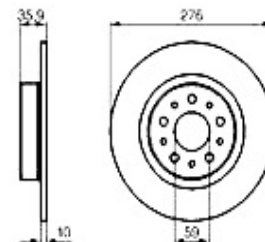

1	BS518751	OE. 71739568 FRONT BRAKE DISK 147, 156, 164, gtv/spider (916)	70.78 EUR
2	BS101651	FRONT BRAKE DISK 147/156 GTA GTV/SPIDER (916) 3.0/3.2 V6 24V	87.20 EUR
3	BS733051	OE.51733051 FRONT BRAKE DISC GTA 147 2003>,156 2002>	97.46 EUR
4	BS469908	OE. 46469908 REAR BRAKE DISC	78.99 EUR