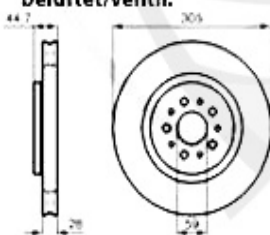

Bremsscheiben/Brakedisks 156/SW 2002>

1. BS 518751
-GTA/1.9 JTD 4x4
vorne/front
belüftet/ventil.

2. BS 101651
+GTA > 10.2003
vorne/front
belüftet/ventil.

3. BS 733051
+GTA 11.2003>/1.9 JTD 4x4
vorne/front
belüftet/ventil.

4. BS 469908
hinten/rear

1	BS518751	OE. 71739568 FRONT BRAKE DISK 147, 156, 164, gtv/spider (916)	70.78 EUR
2	BS101651	FRONT BRAKE DISK 147/156 GTA GTV/SPIDER (916) 3.0/3.2 V6 24V	87.20 EUR
3	BS733051	OE.51733051 FRONT BRAKE DISC GTA 147 2003>,156 2002>	97.46 EUR
4	BS469908	OE. 46469908 REAR BRAKE DISC	78.99 EUR