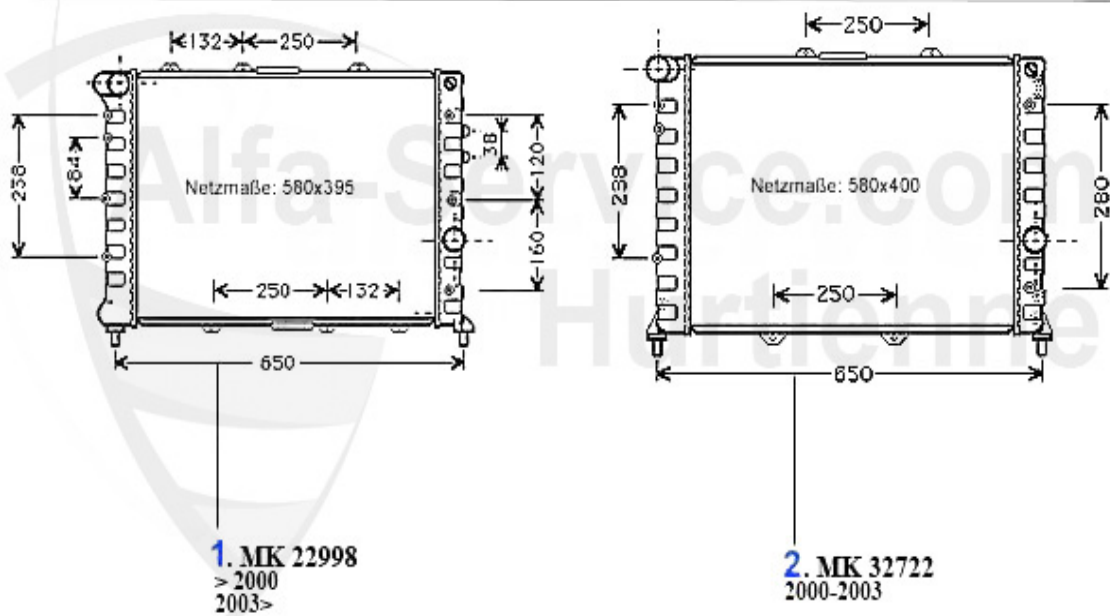

Kühler/Radiator 156 2.4 JTD 10V

1	MK22998	RADIATOR 156 1.9/2.4 JTD	265.70 EUR
2	MK32722	RADIATOR 156 1.9 16V/2.4 10/20V JTD 01> STARTING FROM # 281384	366.23 EUR