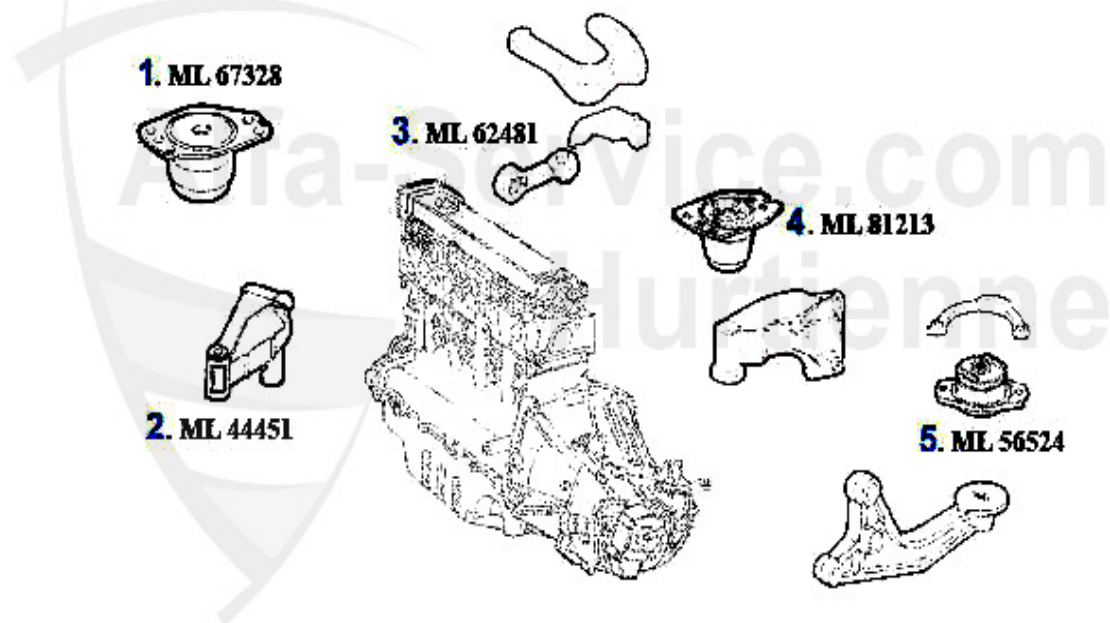

Motorlager/Enginemount 156 1.9 JTD 16V

1	ML67328	OE. 46467328 ENGINE MOUNT FL 145/6,147, 156,Nuovo GT JTD	61.62 EUR
2	ML44451	OE. 46744451 ENGINE MOUNT 147,156,Nuovo GT 1.9 JTD 8/16V	95.00 EUR
3	ML62481	OE. 60662481 ENGINE MOUNT 145/6,147,156, Nuovo GT 1.9 JTD	61.25 EUR
4	ML81213	OE. 46781213 ENGINE MOUNT RL 145/6, 147 1,9 JTD +74KW, 156, Nuovo GT JTD	70.00 EUR
5	ML56524	OE. 60656524 ENGINEMOUNT 145/6 1999>, 147,156,Nuovo GT 1.9 JTD 8/16V	40.01 EUR