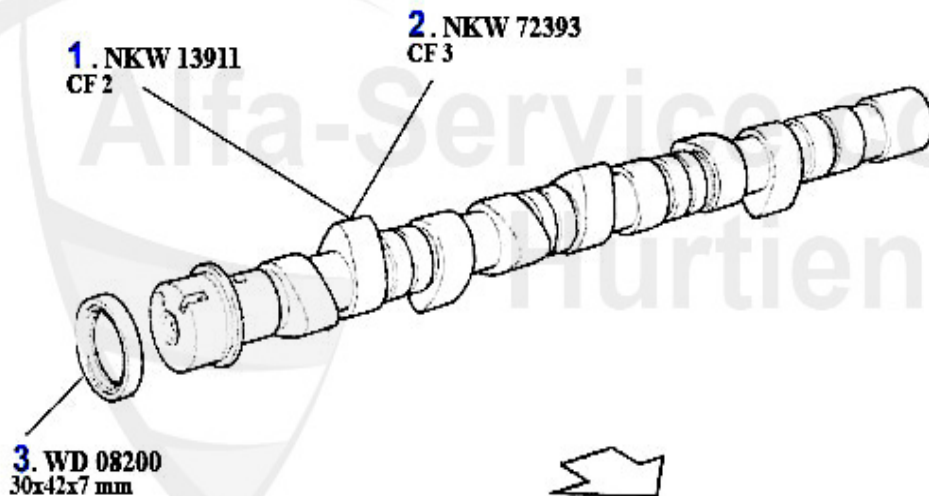

Nockenwelle/Camshaft 156 1.9 JTD 8V

1	NKW13911 Nockenwelle 156,145/6 1.9 JTD (CF2)	204.14 EUR
2	NKW72393 OE. 46772393 Camshaft 1.9 JTD 8V	379.00 EUR
3	WD08200 CAMSHAFT 145/6,155,156,GTV/SPIDER (916), 166 VARIOUS 96-01	11.84 EUR