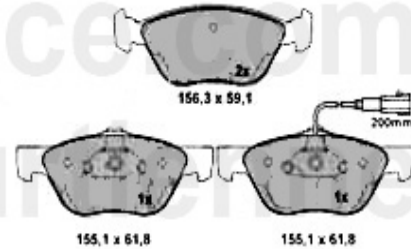

Brembeläge/Brakepads 156 > 2002

1. 23140
vorne/front
1.6/1.8 TS/1.9 JTD > 2000

2. 21636
vorne/front
2.0 TS, 2.5 V6, 2.4 JTD

3. 23289
vorne/front
1.6/1.8 TS/1.9 JTD 2000 >

4. 21606
hinten/rear

1	23140 193 05	BRAKE PADS FRONT WITH ABRASION CONTACT, 147 1.6 16V TS, 156 1.6/1.8/ 16V TS/1.9 JTD 09.97 -10.00, OE 9948887	63.96 EUR
2	21636 193 05	OE 77362222, BRAKE PADS WITH ABRASION CONTACT, 155 1.6/1.8/2.0 16V TS/2.5 V6 TD 05.96 >, 156 1.6 1.8/2.0/16V/TS/JTS/V6/1.9/2.4 JTD , GTV/S	60.52 EUR
3	23289 193 05	BRAKE PADS FRONT WITH WARNING CONTACT 145/6 1.8/2.0 16V TS/QV 01.97>, 147 1.6/ 2.0 16V TS BRAKESYSTEM ATE	69.76 EUR
4	21606 166 24	OE. 71712910 REAR BRAKE PADS WITHOUT ABRASION CONTACT, 156 1.6/1.8/2.0/16V/TS/JTS/2.5 V6 24V/1.9/2.4/JTD 164 3.0V6 Q4 02.94-09.98	62.58 EUR