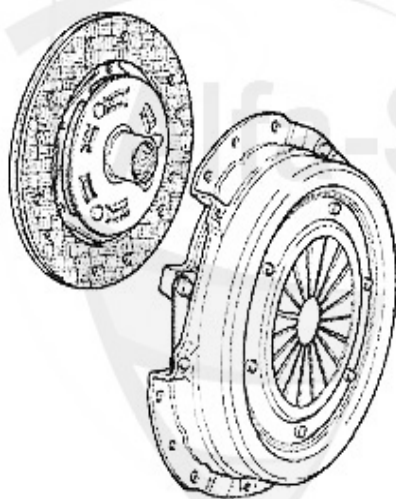

Kupplungs-Kit/Clutch Set 156 2.0 JTS

---

1. KK 951301

Ø 230 mm

---

1 KK951301 OE. 55190114 CLUTCH KIT 147,156/SW 2.0 TS, WITHOUT RELEASE B.

322.56 EUR