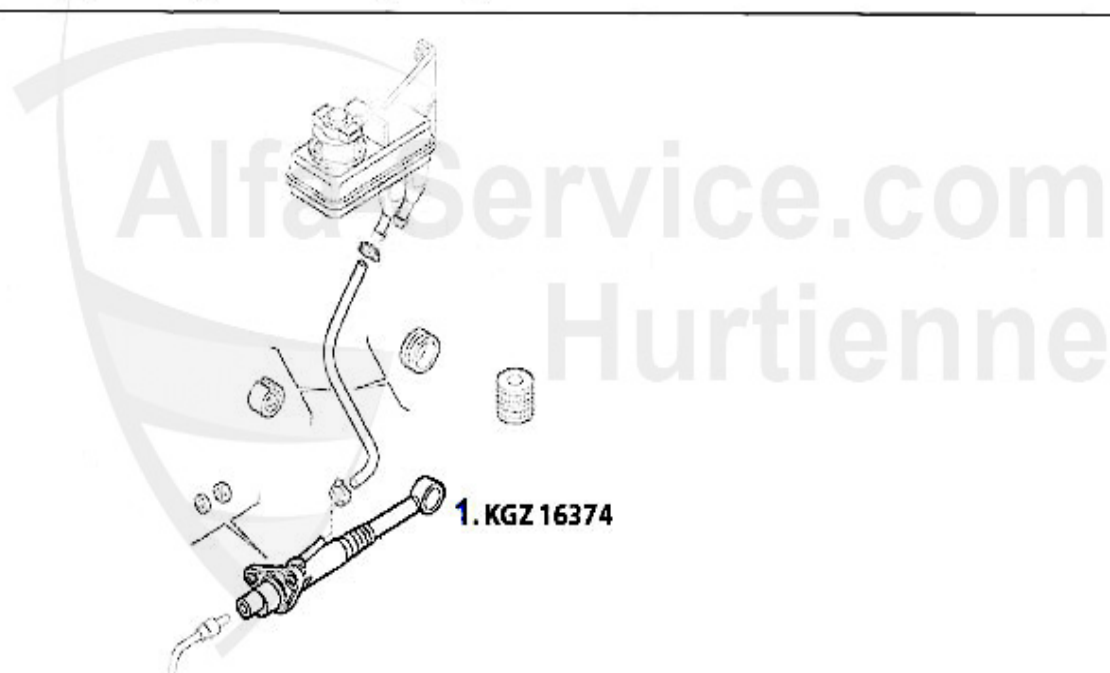

Kupplungsbetätigung/Clutch Actuation 156 2.0 TS

---

1 KGZ16374 OE. 46516374 CLUTCH PUMP 156 TS/JTS/JTD 20V

91.30 EUR