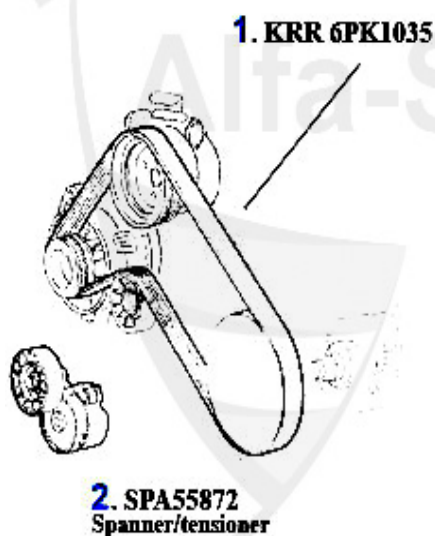

Keilriemen/V-Belt 156 1.9 JTD 8V

ohne/without
Klimaanlage/AC: