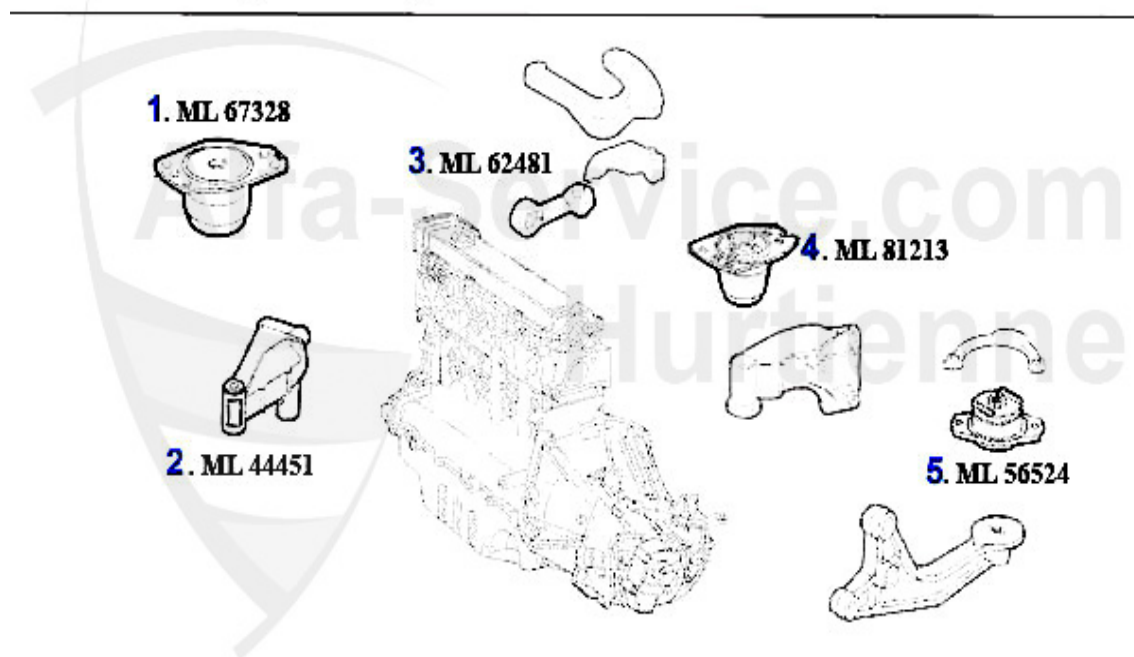

Motorlager/Enginemount 156 1.9 JTD 8V

1	ML67328	OE. 46467328 ENGINE MOUNT FL 145/6,147, 156,Nuovo GT JTD	61.62 EUR
2	ML44451	OE. 46744451 ENGINE MOUNT 147,156,Nuovo GT 1.9 JTD 8/16V	95.00 EUR
3	ML62481	OE. 60662481 ENGINE MOUNT 145/6,147,156, Nuovo GT 1.9 JTD	61.25 EUR
4	ML81213	OE. 46781213 ENGINE MOUNT RL 145/6, 147 1,9 JTD +74KW, 156, Nuovo GT JTD	70.00 EUR
5	ML56524	OE. 60656524 ENGINEMOUNT 145/6 1999>, 147,156,Nuovo GT 1.9 JTD 8/16V	40.01 EUR