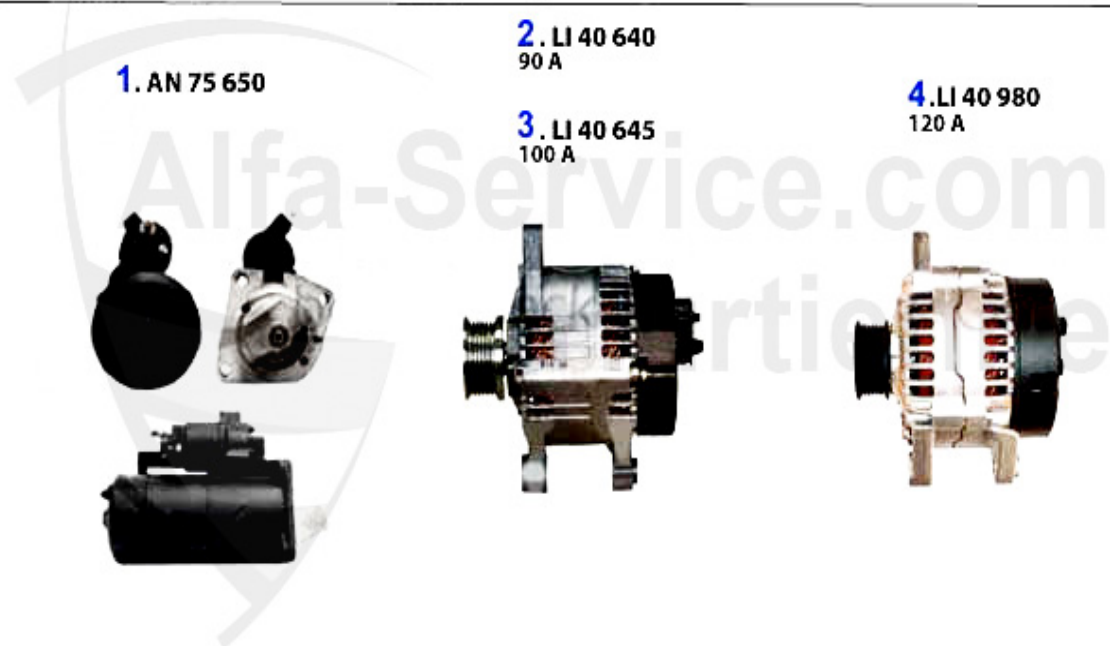

1	AN75650	STARTER 156,166 2.4 JTD	251.34 EUR
2	LI40640	ALTERNATOR 145/6 1.4-2.0 ie 16V 96-01, 155 1.6 16V,156 1.8 16V/2.4 JTD 10V	216.46 EUR
3	LI40645	ALTERNATOR 145/6 (WITH AC),155/6 1.6/ 1.8 16V TS (WITH AC)	287.24 EUR
4	LI40980	ALTERNATOR 156 2.4 JTD (WITH AC)	378.54 EUR