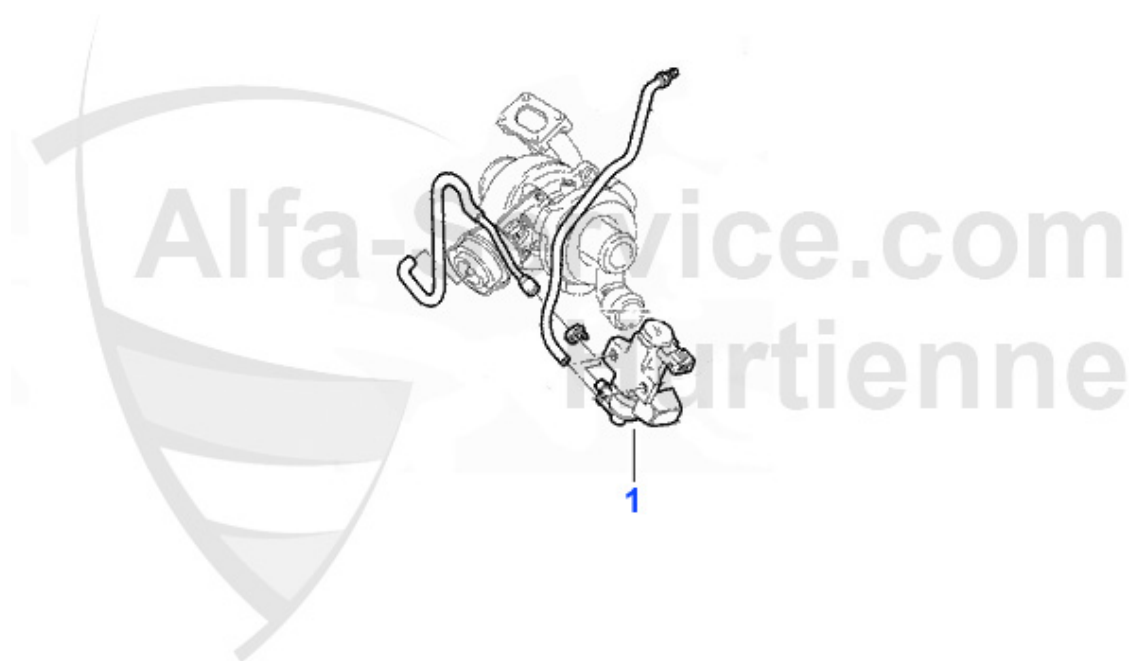

1 STV203202 ELECTRO VALVE FOR TURBO 147, 156, 159, 166,GT, Brera, Mito, Nuovo Spider

68.94 EUR