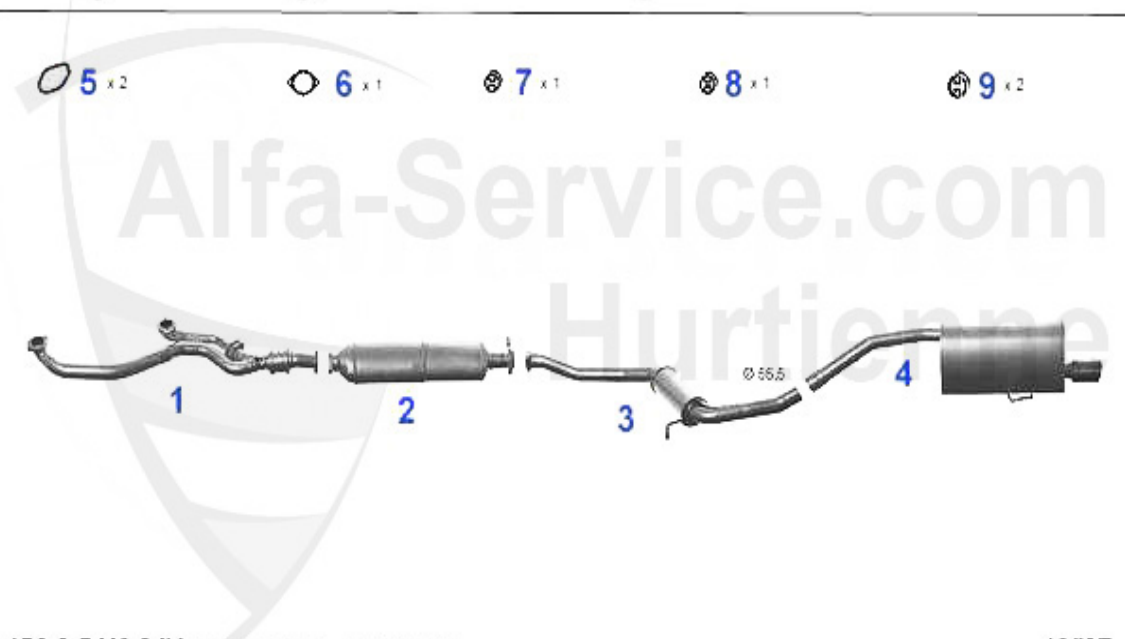

Abgasanlage/Exhaust System 156 V6 24V

156 2.5 V6 24V (2492 cc - 140 kW) + SPORTWAGON

10/97-

1	VR52860	FRONT MUFFLER 156/SW 2.5 V6 24V (manual transmission)	430.05 EUR
1	VR58227	OE. 60658227 EXHAUST PIPE 156/SW 2.5 V6 24V AUTOMATIC TRANSMISSION	435.99 EUR
2	KAT116533	CATALYST 156 2.5 V6 97>	816.59 EUR
3	MSD116506	Mitteltopf 156 2.0 JTS 16V bj. 02> 156 2.5 V6 bj. 97>/Nuovo GT 2.0 JTS	225.70 EUR
4	NSD116507	REAR SILENCER 156 2.5 V6 24V 97- 156 2.0 JTS 16V 02>	230.82 EUR
5	SAT54239	Dichtung/Hosenrohr 156,164 Super, 166,gtv/spider (916) V6 24V	10.14 EUR
6	SAT094484	Dichtung VSD/Kat Diverse	9.75 EUR
7	SAT091143	SILENT BLOC MUFFLER SUSPENSION SPIDER/ GTV (916),156,166,147 1.9JTD 8/16V	3.53 EUR
9	SAT091066	OE.60655991 rubber exhaust hanger 147/156	4.00 EUR