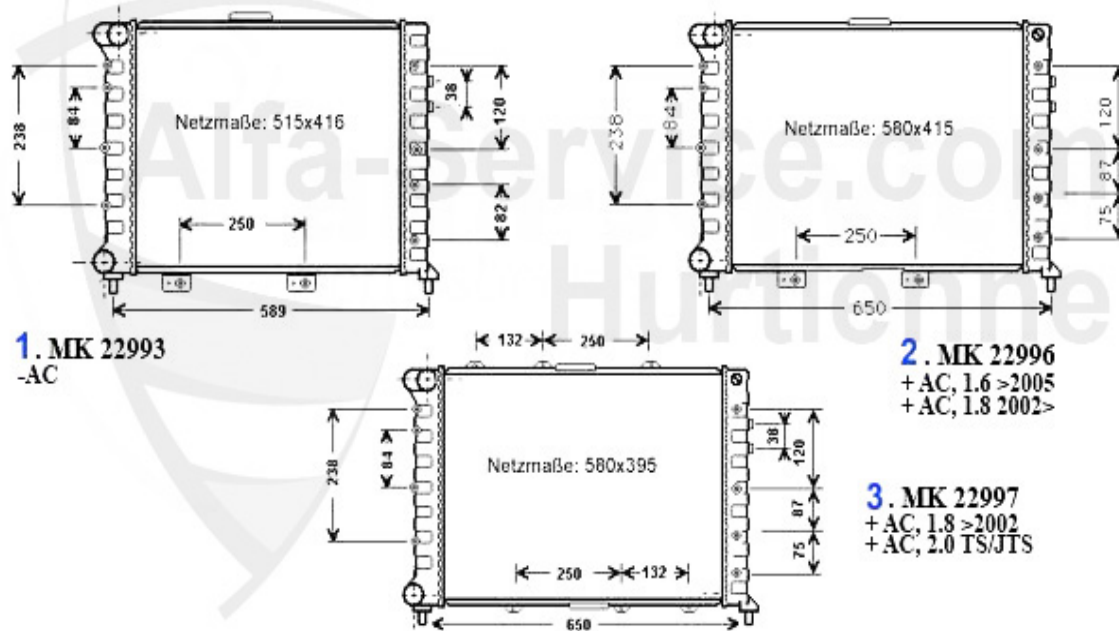

Kühler/Radiator 156 TS

1	MK22993	RADIATOR 156 1.6/1.8/2.0 16V TS WITHOUT AC >10.00	190.29 EUR
2	MK22996	RADIATOR 156 1.6/1.8/2.0 16V TS WITH AC	240.18 EUR
3	MK22997	RADIATOR 156 TS 16V/2.5 V6 WITH AC	368.19 EUR