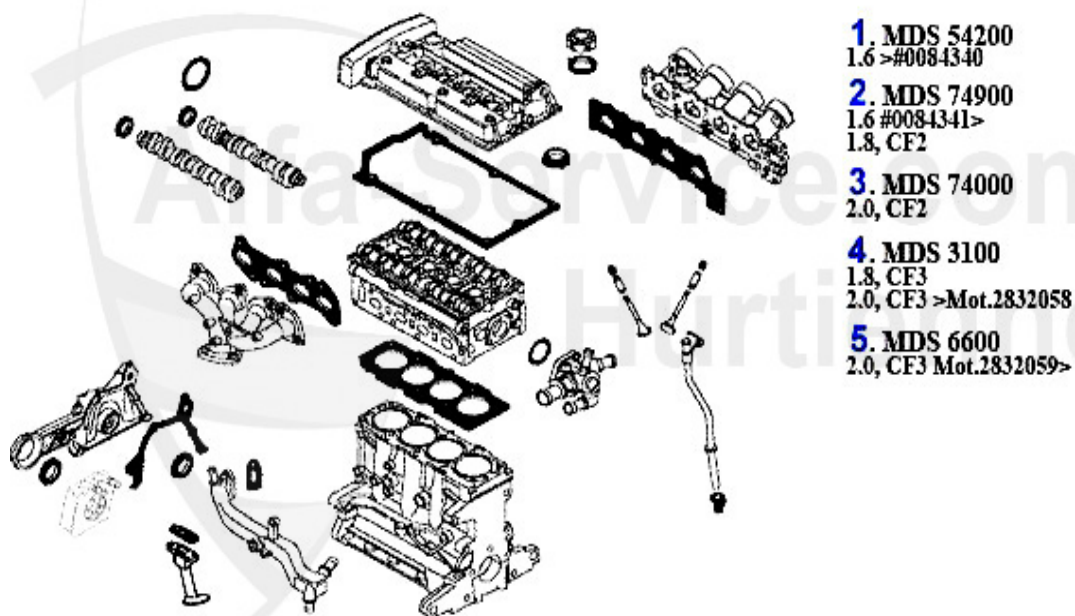

Motordichtsatz/Full Set 156 TS 16V

1	MDS54200	Motordichtsatz 145/6,155,156,166 1.6 - 2.0 TS 16V Bj. >98 Alu-Ventildeckel	127.21 EUR
2	MDS74900	Motordichtsatz 145/6,156,gtv/spider (916) 1.6 - 1.8 16V TS Bj. 97> Kunststoff-Ventildeckel	152.86 EUR
3	MDS74000	ENGINE GASKET SET 145/6,156,GTV/SPIDER (916) 2.0 16V TS,	152.86 EUR
4	MDS3100	ENGINE GASKET SET 166 2.0 TS CF3 110 KW > #2557364	163.11 EUR
5	MDS6600	ENGINE GASKET SET 166 2.0 TS CF3 110 KW #2557365 >	163.11 EUR