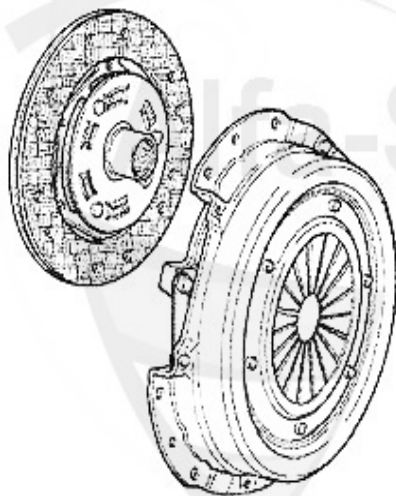

Kupplungs-Kit/Clutch Set 156 1.6/1.8 TS

---

1. KK 853201

Ø 215 mm

---

1 KK853201 CLUTCH KIT 147,156 1.6/1.8 16V TS 09.97>,NUOVO GT 1.8 TS,
OE.55190737

195.16 EUR