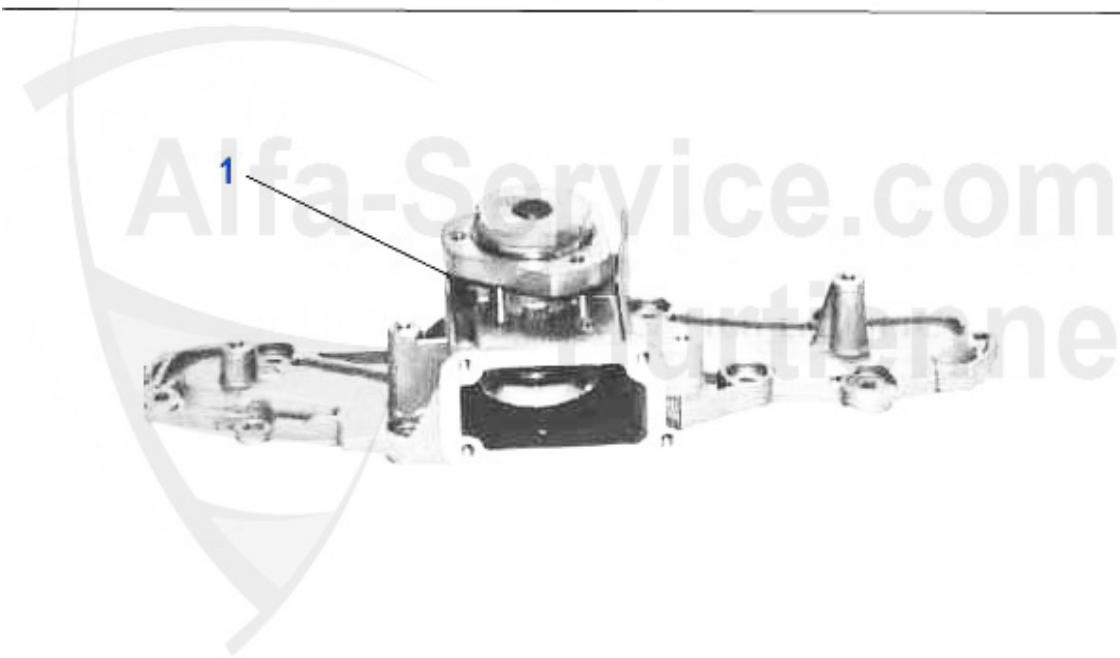

Wasserpumpe/Waterpump 156 V6 24V/GTA

---

1 WP81355 OE. 60816018 WATERPUMP V6 24V

99.00 EUR