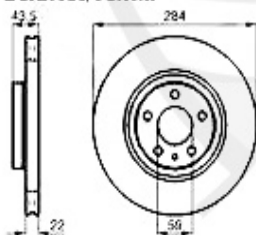

Bremsscheiben/Brakedisks 156/SW >2002

1	BS101311	FRONT BRAKE DISK 147 1.6 16V TS, 156 1.6/ 1.8/16V TS/1.9 JTD	76.95 EUR
2	BS518751	OE. 71739568 FRONT BRAKE DISK 147, 156, 164, gtv/spider (916)	70.78 EUR
3	BS518815	OE. 71738911 REAR BRAKE DISK 147, 156, 164	70.78 EUR
4	BS469908	OE. 46469908 REAR BRAKE DISC	78.99 EUR