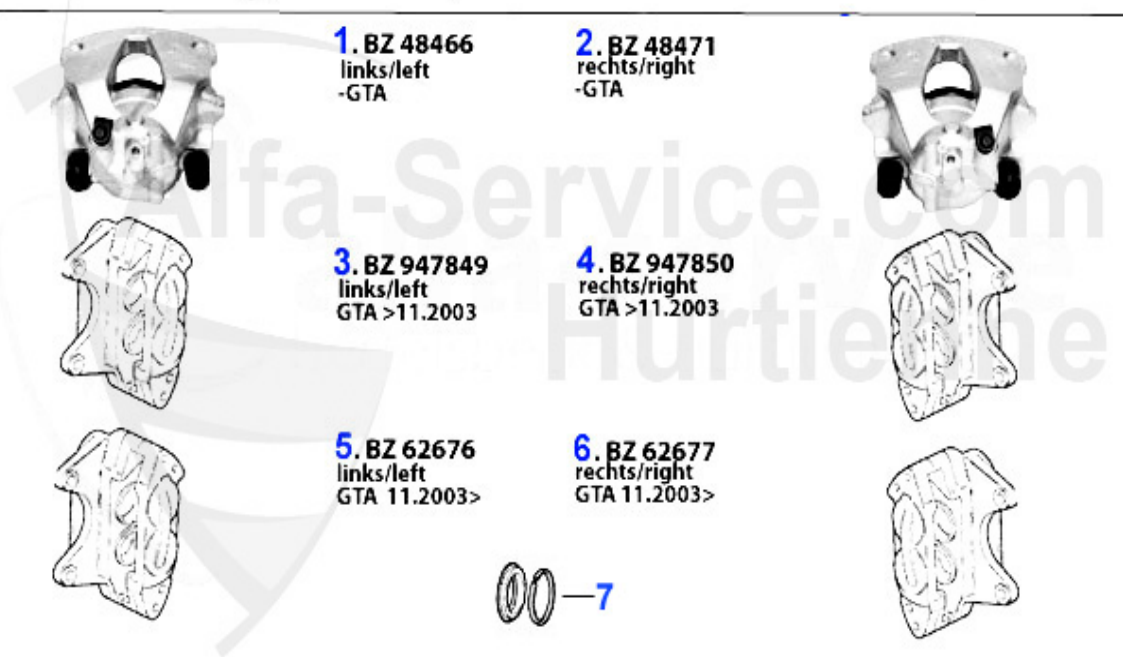

Bremszangen/Calipers 156 2002> vorne/front

1	BZ48466	OE. 9948466 BRAKE CALIPER FL 147, 156, Nuovo GT TS 16V, JTD	174.99 EUR
2	BZ48471	OE. 9948469 BRAKE CALIPER FR 147, 156, Nuovo GT TS 16V, JTD	174.99 EUR
3	BZ947849	Frontbrake Callipper 147,156,916 3.2 V6	488.99 EUR
4	BZ947850	Frontbrake Callipper 147,156,916 3.2 V6	488.99 EUR
5	BZ62676	OE. 77362676 F.BRK.CAL.W/O PAD 147, 156 2002>, Nuovo GT 3.2 GTA	369.00 EUR
6	BZ62677	OE. 77362677 F.BRK.CAL.W/O PAD 147, 156 2002>, Nuovo GT 3.2 GTA	369.00 EUR
7	RSBS4359	REPAIRKIT FOR ONE CALIPPER TYP ATE 53MM 145/6 1.4 16VTS,1.8 i.e 16V, 2.0 16V, 1.9JTD, 156 16V TS, 2.5 V6 +SW Models	19.90 EUR
7	RSBS4025	REPAIR KIT FOR CALIPPER ATE 53mm DIAM. (for one calipper) FITS FOR THE MODELS 145/6-(930) 1.4/1.6/1.8/2.0/ 16V/TS 1.9J/TD 94-01, 156+SW(932)1.9JTD 1.6/1.8/2.0/2.4JTD, 3.2GTA, 00-05	21.99 EUR