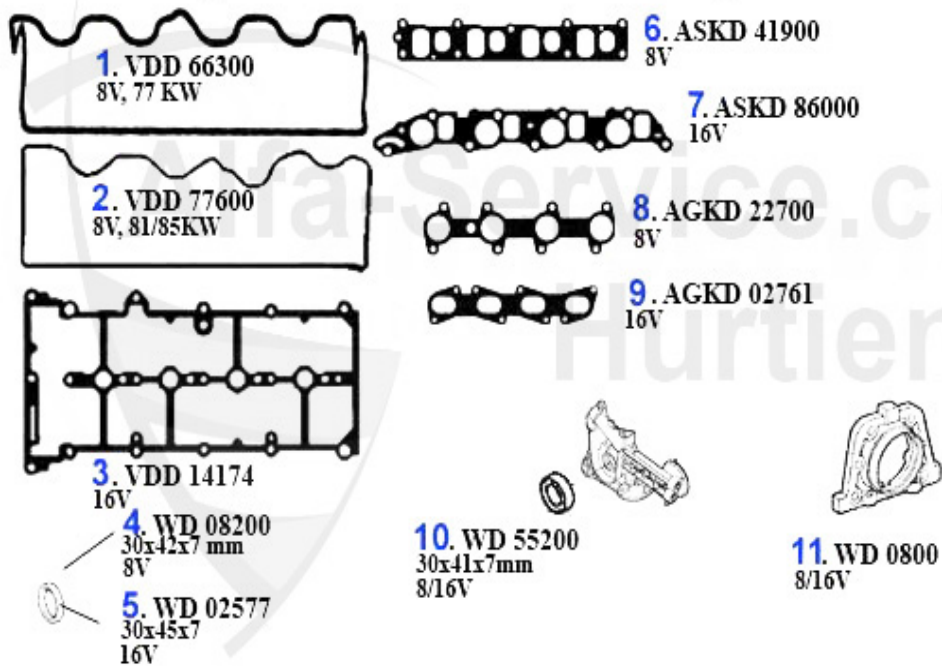

Dichtungen Motor/Gaskets Engine 156 1.9 JTD

1	VDD66300	Ventildeckeldichtung 145/6,156 1.9 JTD CF2 Bj. 97-01 74KW	11.19 EUR
2	VDD77600	Ventildeckeldichtung 147,156 1.9 JT D 8V 81/85 KW	13.23 EUR
3	VDD14174	Ventildeckeldichtung 147,156,Nuovo GT 1.9 JTD 16V	21.03 EUR
4	WD08200	CAMSHAFT 145/6,155,156,GTV/SPIDER (916), 166 VARIOUS 96-01	11.84 EUR
5	WD02577	Siri Nockenwelle 147,156,166,Nuovo GT 1.9/2.4 JTD 16V/20V	5.90 EUR
6	ASKD41900	Ansaugkrümmerdichtung 145/6,147,156 1.9 JTD	15.28 EUR
7	ASKD86000	Ansaugkrümmerdichtung 147,156,Nuovo GT 1.9 JTD 16V	20.99 EUR
8	AGKD22700	Abgaskrümmerdichtung 145/6,147,156 1.9 JTD	19.99 EUR
9	AGKD02761	EXHAUST MANIFOLD GASKET 145/6,147,155, 156,166,GTV/SPIDER (916) TS/JTS 16 V STARTING FROM YEAR 1998	22.22 EUR
10	WD55200	OE.7628850 oil seal crankshaft front	10.31 EUR
11	WD0800	OIL SEAL CRANKSHAFT REAR (FLYWHEEL) 147 1.6 TS 16V/1.9 JTD 03>, 156 1.9/2.4 JTD 00>	47.50 EUR