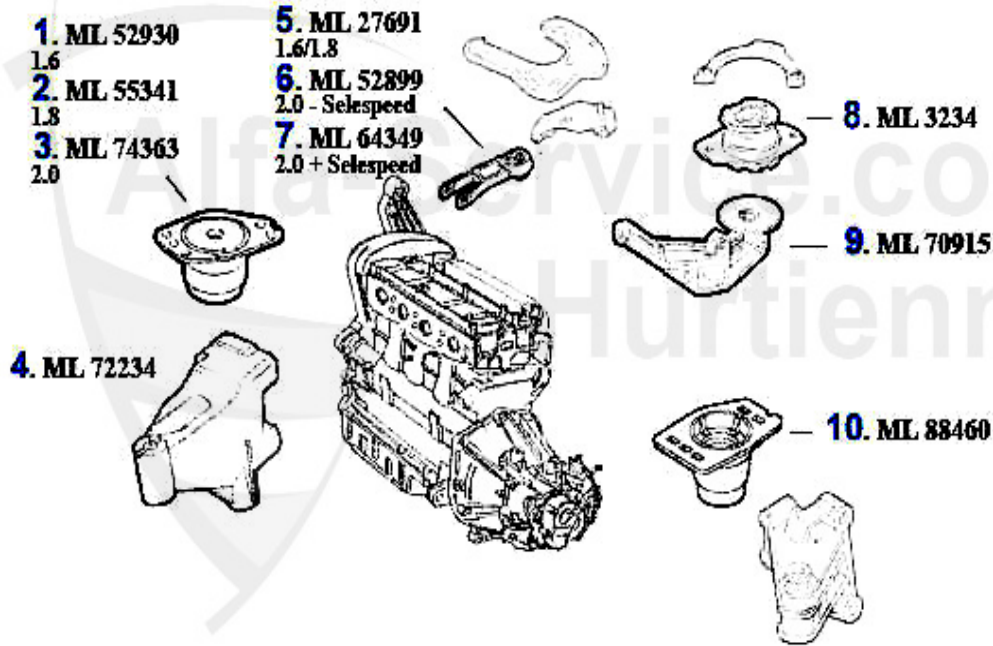

1 WP04051 OE. 46804051 WATERPUMP 1.9/2.4 16/20 V

72.33 EUR

1 KWB4720 OVERFLOW CONTAINER 145/146/156 1.8-2.0 TS/1.9-2.4JTD (97-02)

39.00 EUR

Motorlager/Enginemount 156 TS 16V

1	ML52930	OE. 46452930 ENGINE MOUNT FL 145/6 1999> 2.0 TS 16V,155 1.6/1.8 TS 16V,156 1.6 TS 16V	149.00 EUR
2	ML55341	OE. 60655341 ENGINE MOUNT FL 156, gtv/spider (916) 1.8 TS 16V	150.00 EUR
3	ML74363	OE. 60674363 ENGINE MOUNT FL 147,156/SW, Nuovo GT 2.0 TS/JTS	83.62 EUR
4	ML72234	OE. 60672234 ENGINEMOUNT FR. 156 2002>, gtv/spider (916) 1998>, Nuovo GT TS 16V	92.50 EUR
5	ML27691	OE. 60627691 ENGINEMOUNT RR 145/6,155, 156,gtv/spider (916),Nuovo GT TS 16V	35.81 EUR
6	ML52899	OE. 60652899 ENGINE MOUNT 145/6 2.0 TS, 147 all,156,gtv/spider (916) 1998>, Nuovo GT TS/JTS (without Selespeed)	33.00 EUR
7	ML64349	OE. 60664349 ENGINE ROD 147,156/SW,Nuovo GT 2.0 TS/JTS Selespeed	80.48 EUR
8	ML3234	OE. 7652240/60808861 ENGINE MOUNT	52.00 EUR
9	ML70915	OE. 7770915 SUPPORT	126.76 EUR
10	ML88460	ENGINE MOUNT 145/6,147 (74KW),155,156, GTV/SPIDER (916)	109.27 EUR