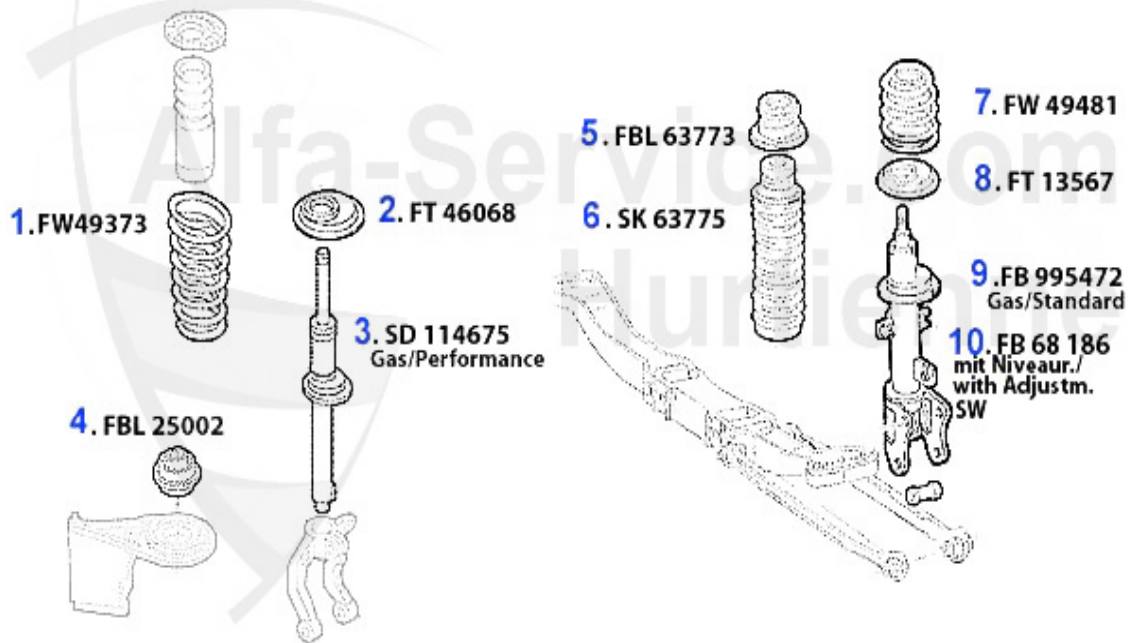

Federbeine/Struts 2.0 JTS

1	FW49373	Fahrwerksfeder vorne 156 2.0 16V TS (mit klima), 1.9 JTD (ohne klima)	55.91 EUR
2	FT46068	OE.46746068 RING f. STRUT 147 FA (RUBBER)	4.51 EUR
3	SD114675	SHOCK ABSORBER FRONT 147,156, 1-PIPE GAS PERFORMANCE, OE.60671076	119.00 EUR
4	FBL25002	OE.60625002,STRUT BEARING FRONT 147, 156,166, NOUVO GT	24.99 EUR
5	FBL63773	OE. 60663773 ELASTIC PAD f. REAR STRUT 156 # 0116246>	72.47 EUR
6	SK63775	OE. 60663775 SHIELD f. STRUT RA 147	21.99 EUR
7	FW49481	Fahrwerksfeder hinten 147,156,Nuovo GT	69.00 EUR
8	FT13567	OE. 60613567 RING f. STRAUT 147 RA	14.90 EUR
9	FB995472	Federbein hinten 156,1-Rohr Gas Sp ortdämpfer zur Nachrüstung	179.52 EUR
10	FB68186	OE. 60668186 RAER SHOCK ABSORBER 156 SW with ADJUSTMENT	***