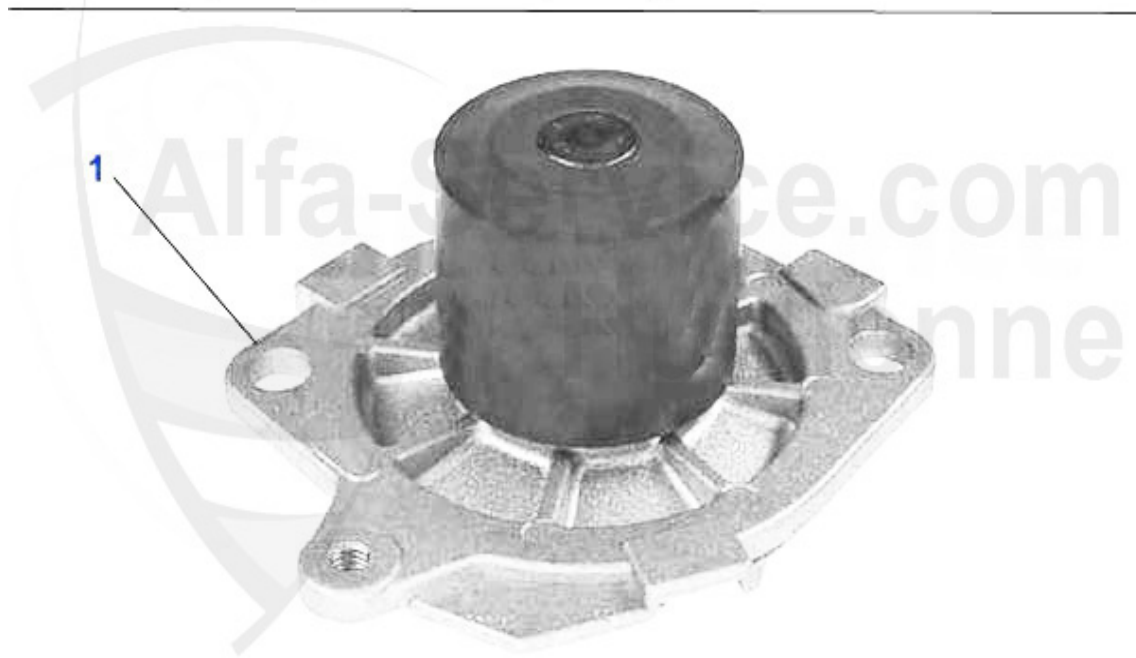

Wasserpumpe/Waterpump 156 2.4 JTD 10V

---

1 WP15970 OE. 46515970 WATER PUMP 1.9/2.4 8/10 V

60.52 EUR