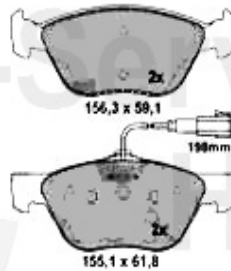

2. 21636
vorne/front
2.0 TS, 2.5 V6, 2.4 JTD