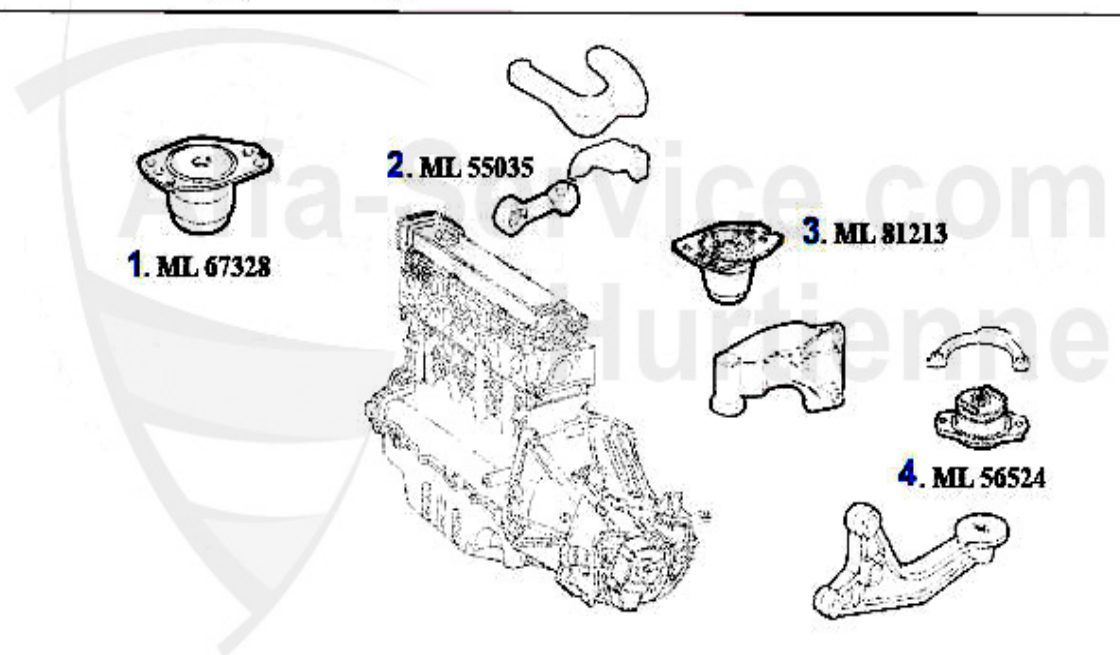

Motorlager/Enginemount 156 2.4 JTD 10V

1	ML67328	OE. 46467328 ENGINE MOUNT FL 145/6,147, 156,Nuovo GT JTD	61.62 EUR
2	ML55035	OE. 60655035 ENGINE ROD 156 2.4 JTD 10/20V	60.65 EUR
3	ML81213	OE. 46781213 ENGINE MOUNT RL 145/6, 147 1,9 JTD +74KW, 156, Nuovo GT JTD	70.00 EUR
4	ML56524	OE. 60656524 ENGINEMOUNT 145/6 1999>, 147,156,Nuovo GT 1.9 JTD 8/16V	40.01 EUR