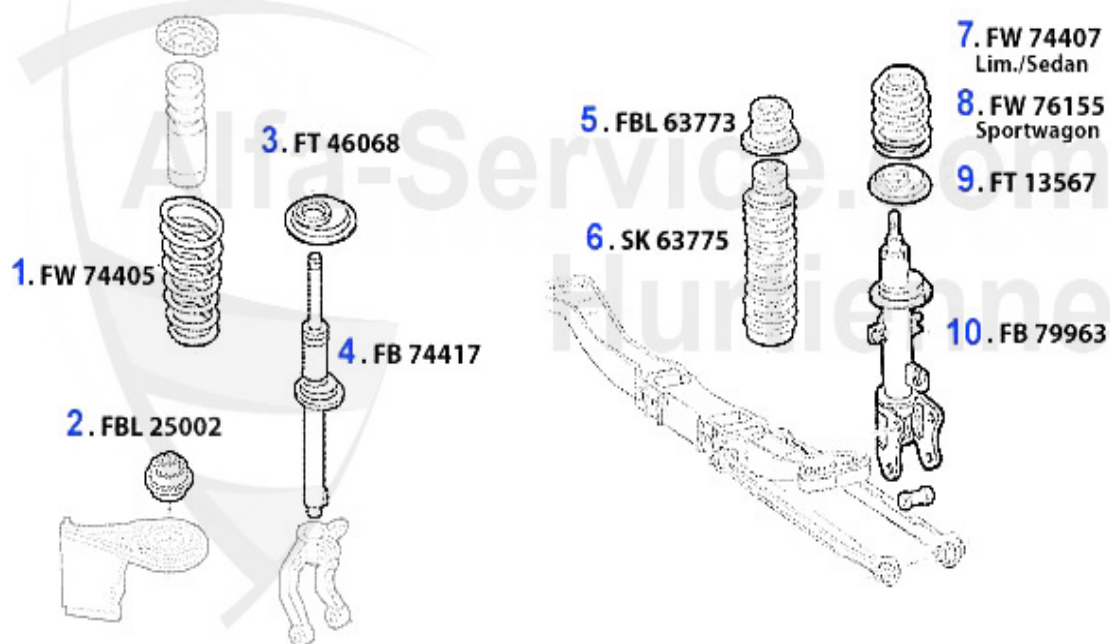

Federbeine/Struts 156 GTA

1	FW74405	OE. 60674405 SPRING FA 147 GTA	70.78 EUR
2	FBL25002	OE.60625002,STRUT BEARING FRONT 147, 156,166, NOUVO GT	24.99 EUR
3	FT46068	OE.46746068 RING f. STRUT 147 FA (RUBBER)	4.51 EUR
4	FB74417	OE. 60674417 SHOCK ABSORBER FA 156 GTA	148.75 EUR
5	FBL63773	OE. 60663773 ELASTIC PAD f. REAR STRUT 156 # 0116246>	72.47 EUR
6	SK63775	OE. 60663775 SHIELD f. STRUT RA 147	21.99 EUR
7	FW74407	OE. 60674407 SPRING RA 156 GTA SEDAN	70.78 EUR
8	FW76155	OE. 60676155 SPRING RA 156 SW GTA	77.00 EUR
9	FT13567	OE. 60613567 RING f. STRAUT 147 RA	14.90 EUR
10	FB79963	OE. 60679963 SHOCK ABSORBER RA 156/SW GTA	155.00 EUR