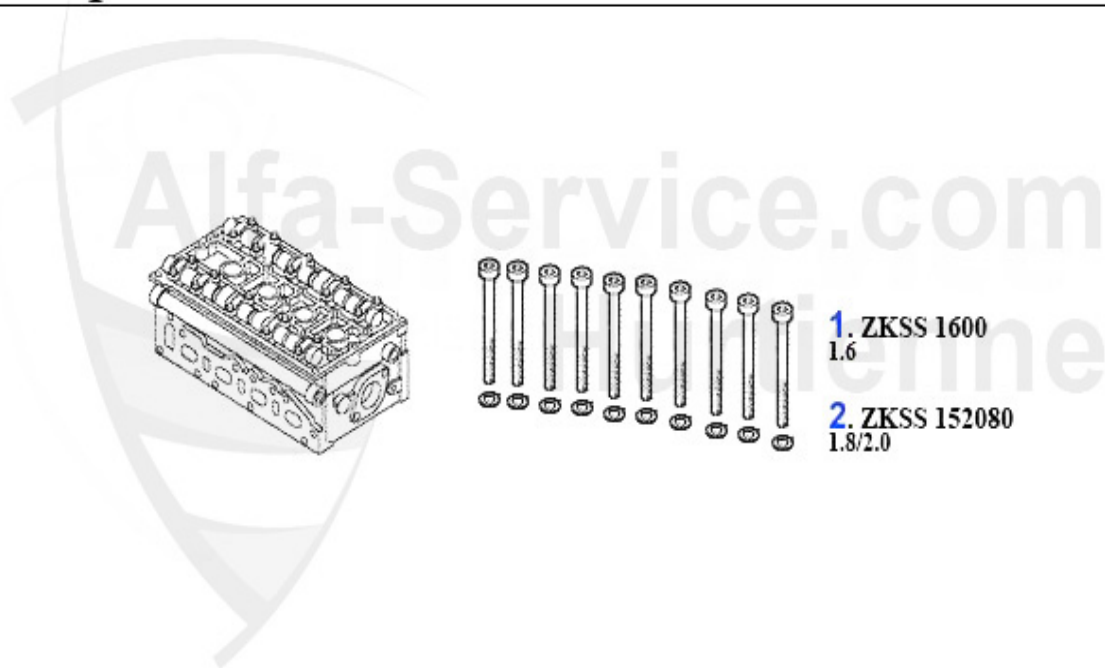

Kopfschraubensatz/Head Srew Set 156 TS 16V

1	ZKSS1600	HEAD SCREW SET 145/6,1.4/1.6 TS 16V YEAR 96-01,147 1.6 TS 16V 76/88 KW, 156 1.6 TS 16V	39.00 EUR
2	ZKSS152080	HEAD SCREW SET 145/6,147,155,156,166, GTV/SPIDER(916),NOUVO GT TS 16V	69.00 EUR