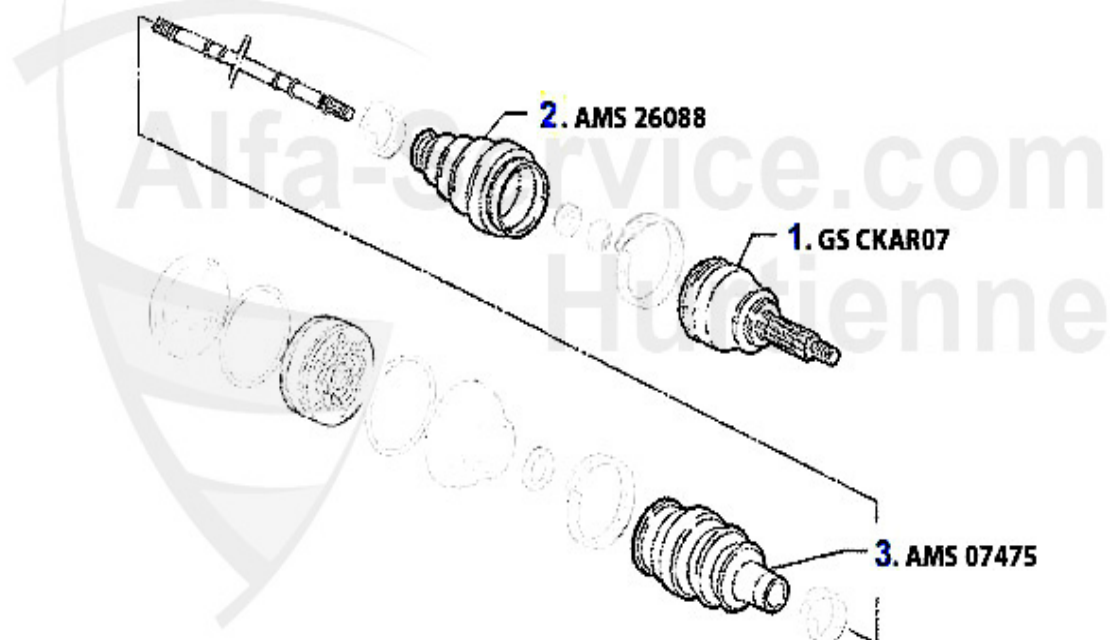

Antriebswelle/Driveshaft 156 2.5 V6 24V

1	GSKAR07 Gelenksatz außen 145/6 1.9 JTD (77kw) mit/ohne ABS,155,gtv/spider (916) V6 # 6063041>	125.66 EUR
2	AMS26088 OE. 60556609 Boot Set Wheel Side	24.89 EUR
3	AMS07475 OE. 46307475 BOOT SET 147 1.9 JTD 16V 156/SW V6 24V	22.47 EUR