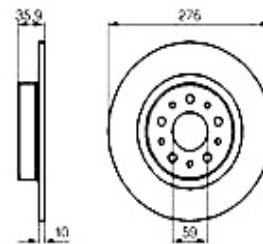

1	BS101311	FRONT BRAKE DISK 147 1.6 16V TS, 156 1.6/ 1.8/16V TS/1.9 JTD	76.95 EUR
2	BS518751	OE. 71739568 FRONT BRAKE DISK 147, 156, 164, gtv/spider (916)	70.78 EUR
3	BS518815	OE. 71738911 REAR BRAKE DISK 147, 156, 164	70.78 EUR
4	BS469908	OE. 46469908 REAR BRAKE DISC	78.99 EUR