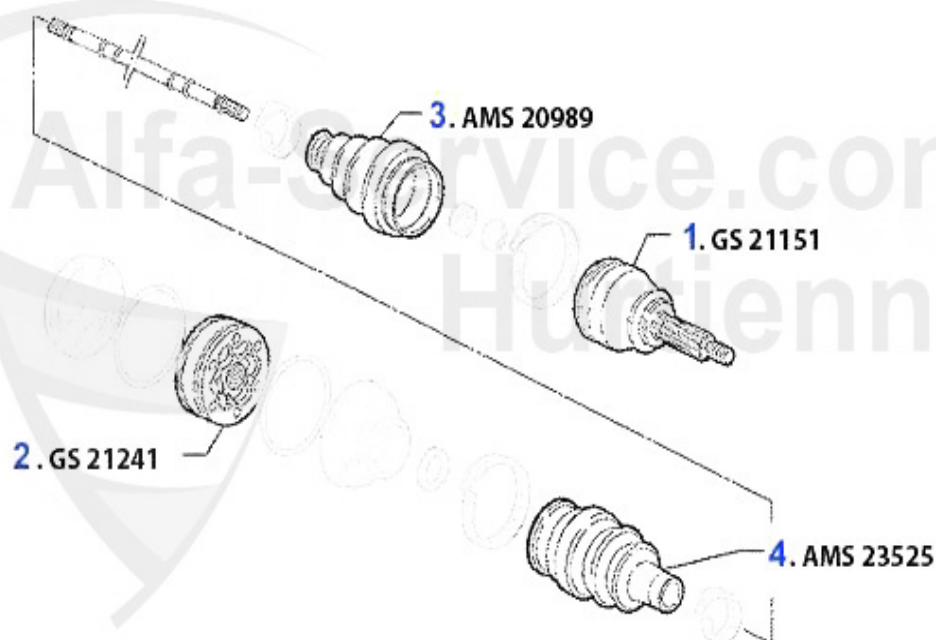

Antriebswelle/Driveshaft 156 2.0 TS

1	GS21151	Gelenksatz außen 156 1.8/1.8/2.0 16V TS,gtv (916) 1.8/2.0 TS/JTS Bj. 98>,Nuovo GT	119.00 EUR
2	GS21241	Inner drive shaft joint gtv/spider (916),155,145/6 TS 16V,156 TS 16V 166 2.0 TS,147 1.6/2.0 TS	111.72 EUR
3	AMS20989	OE.46429633, outer joint gaiter 145/6 147, 156, 166	17.90 EUR
4	AMS23525	Achsmanschettensatz innen 155 1,7/ 1.8/2.0/TS 16V,2.5 V6,1.9TD 164/Super 2.0 TS,145/6 TS 16V	25.55 EUR