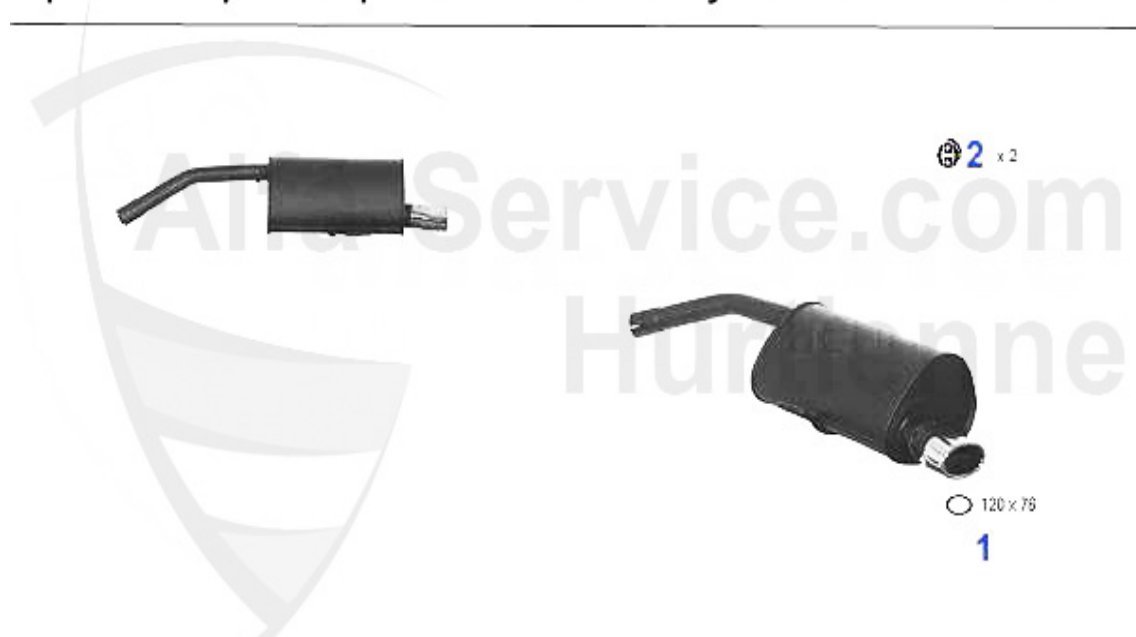

Sportauspuff/Sport Exhaust System 156 TS CF3

---

156 16V T.S. 1.6/1.8/2.0 + EURO 3 + SPORTWAGON

10/'97-

1	SNSD1164 Sport-Endtopf 156 1.6/1.8/2.0 16VTS Endrohr verchromt oval 120x76 mm	234.92 EUR
2	SAT091066 OE.60655991 rubber exhaust hanger 147/156	4.00 EUR