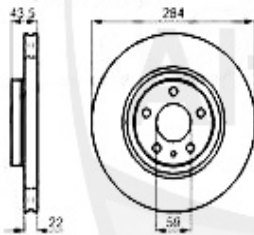

Bremsscheiben/Brakedisks 156/SW 2002>

1. BS 518751
-GTA/1.9 JTD 4x4
vorne/front
belüftet/ventil.

2. BS 101651
+GTA > 10.2003
vorne/front
belüftet/ventil.