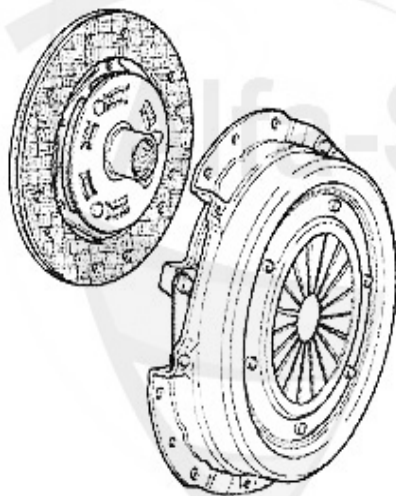

Kupplungs-Kit/Clutch Set 156 2.5 V6 24V

---

1. KK 739492

Ø 235 mm

---

1 KK739492 OE. 71739492 CLUTCH SET WITHOUT RELEASE B.

306.73 EUR