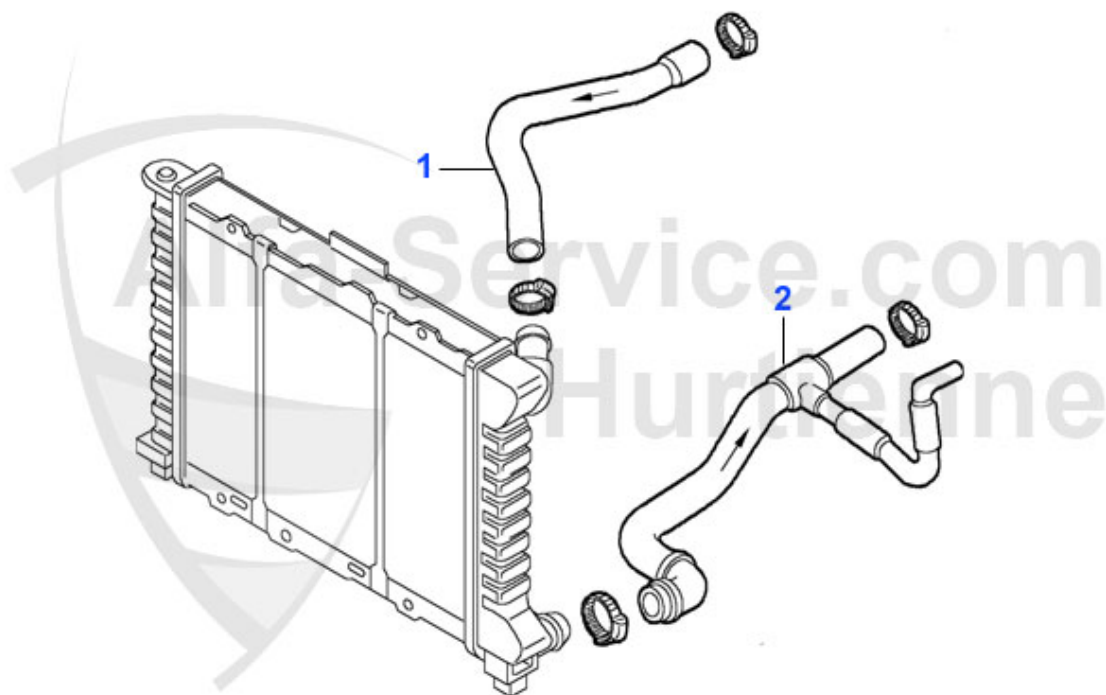

54.00 EUR

Wasserpumpe/Waterpump 156 V6 24V/GTA

1 WP81355 OE. 60816018 WATERPUMP V6 24V

99.00 EUR

1 KWB4721 OVERFLOW CONTAINER 156 2.5 V6 24V 97-05)

66.90 EUR

156 > ENGINE > COOLING SYSTEM > 2.5/3.2 V6 24V/GTA > HOSE