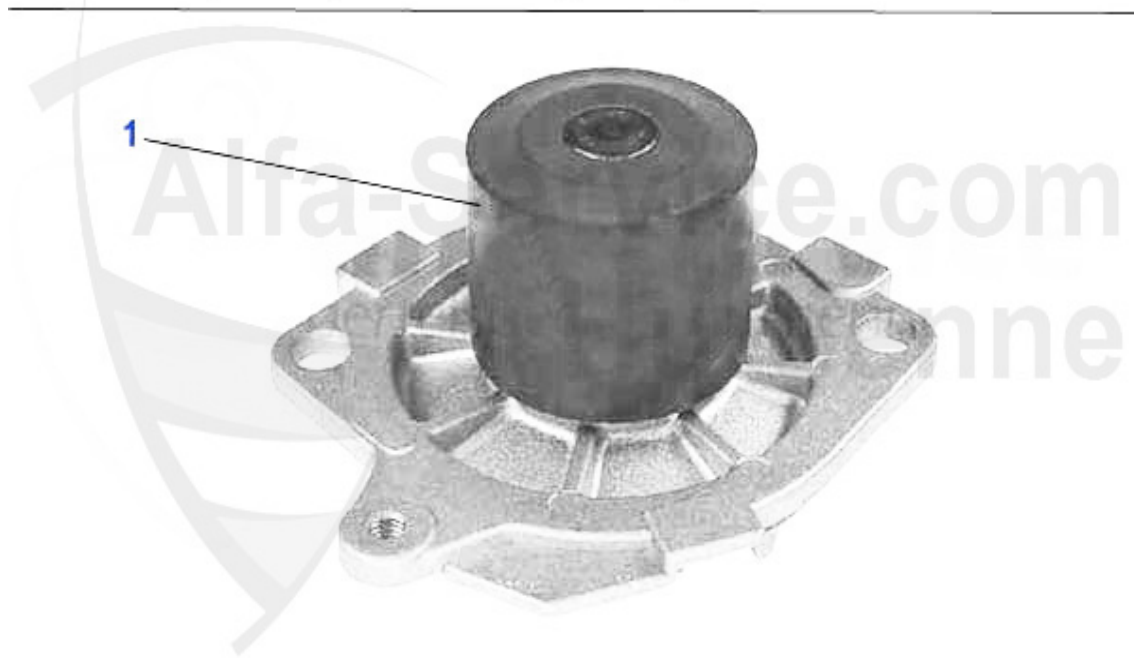

Wasserpumpe/Waterpump 156 1.9 JTD 8V

---

1 WP15970 OE. 46515970 WATER PUMP 1.9/2.4 8/10 V

60.52 EUR