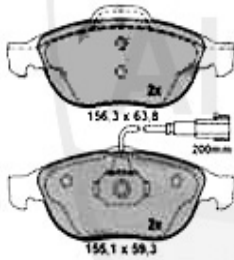

Brembeläge/Brakepads 156 > 2002

1. 23140
vorne/front
1.6/1.8 TS/1.9 JTD > 2000