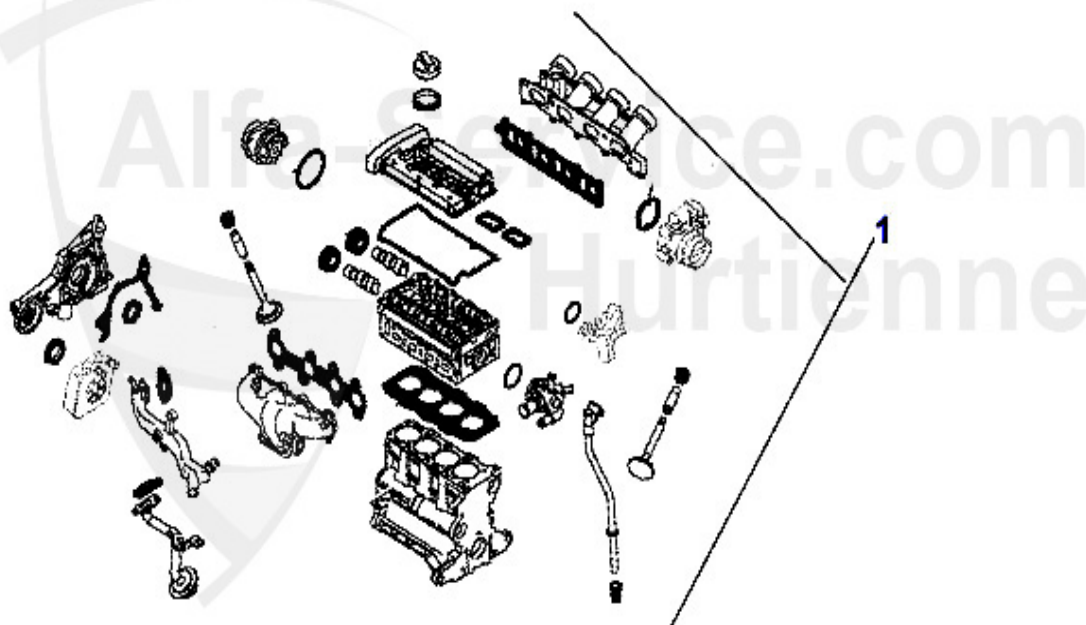

Kopfdichtsatz/Head Set 156 2.0 JTS

---

1 ZKDS11600 HEAD GASKET SET 156,GTV/SPIDER (916) NUOVO GT 2.0 JTS

130.79 EUR

Dichtungen Motor/Gaskets Engine 156 V6 24V/GTA

1. VDD 24400
Ventildeckeldichtsatz/
Valve Cover Gasket Set
Rechts/right

2. VDD 24500
Ventildeckeldichtsatz/
Valve Cover Gasket Set
Links/left

3. WD 10800
32x47x10 mm

4. ASKD 13869

5. ASKD 13868

6. AGKD 17600

7. WD 62800
48x65x8 mm

8. 02 060 3 0
84x105x12 mm

Alfa-Service.com
Hurtienne

1	VDD24400 RIGHT CAM COVER GASKET 147,156,166,166, GTV/SPIDER (916),NUOVO GT V6 24V	34.37 EUR
2	VDD24500 LEFT CAM COVER GASKET 147,156,166, GTV/SPIDER (916),NUOVO GT V6 24V	34.37 EUR
4	ASKD13869 Ansaugkrümmerdichtung 147,156,164/S uper,166,gtv/spider (916),Nuovo GT 6-Zylinder 24V	6.70 EUR
5	ASKD13868 OE. 60513868 Sealing Gasket	1.95 EUR
6	AGKD17600 Abgaskrümmerdichtung 156,164/Super, 166,gtv/spider (916),Nuovo GT V6 24V	8.28 EUR
7	WD62800 Siri kurbelwelle vorne (Riemensch.) 156,166 6-zylinder	14.45 EUR
8	02 060 3 0 OIL SEAL (84/105/12) CRANKSHAFT REAR Spider 1990-93, 75, 90, 155, 164, GTV 6, 166, 156	24.10 EUR