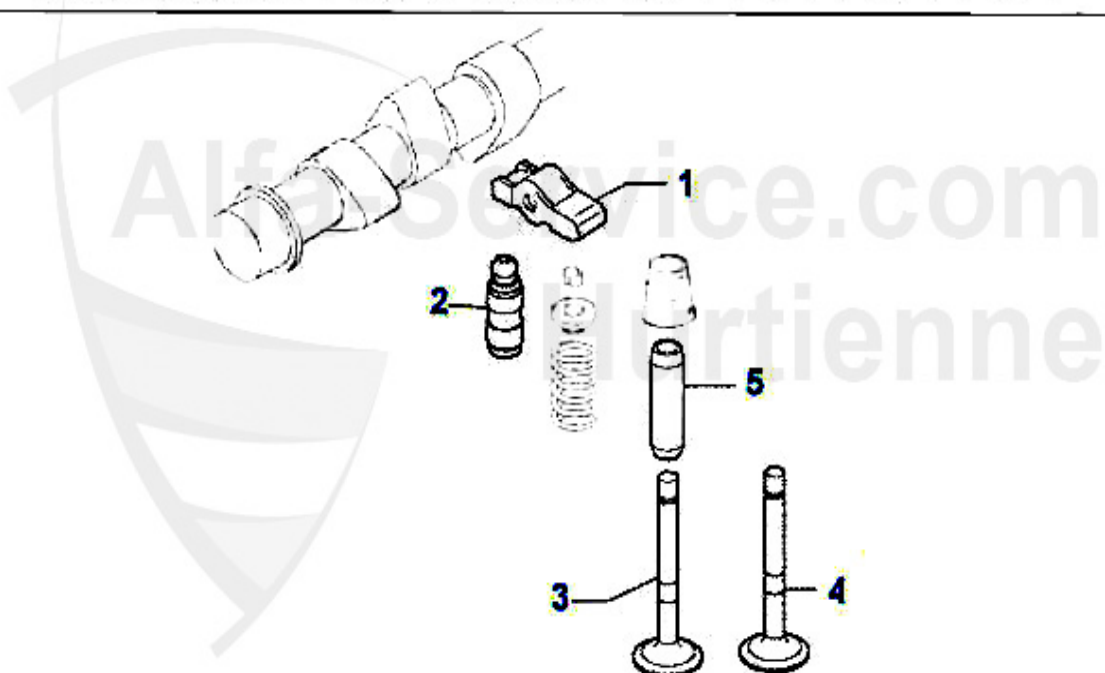

Ventiltrieb/Valve Train 156 2.4 JTD 20V

1	KH64765	Kipphebel 147,156,166,Nuovo GT JTD 16/20V	10.67 EUR
2	HST67972	Stößel 147,156,166,Nuovo GT JTD 16/20V	35.11 EUR
3	VE95535	OE. 55195535 Valve Intake JTD 16/20V	18.98 EUR
4	VA87902	OE. 46787902 Valve-Exhaust JTD 16/20V	20.00 EUR
5	VFEA86786	OE. 55186786 Valve Guide Intake/Exhaust JTD 16/20V	13.34 EUR