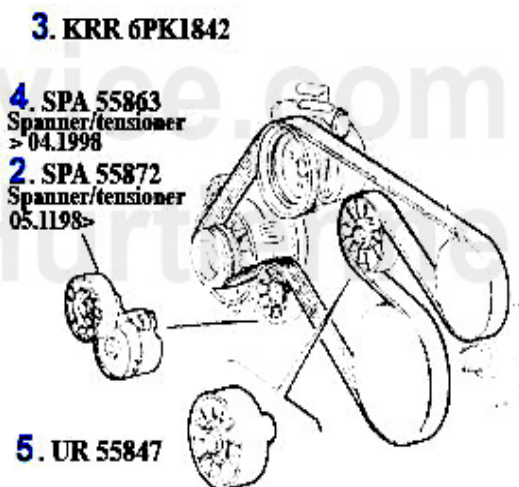

mit/with
Klimaanlage/AC: