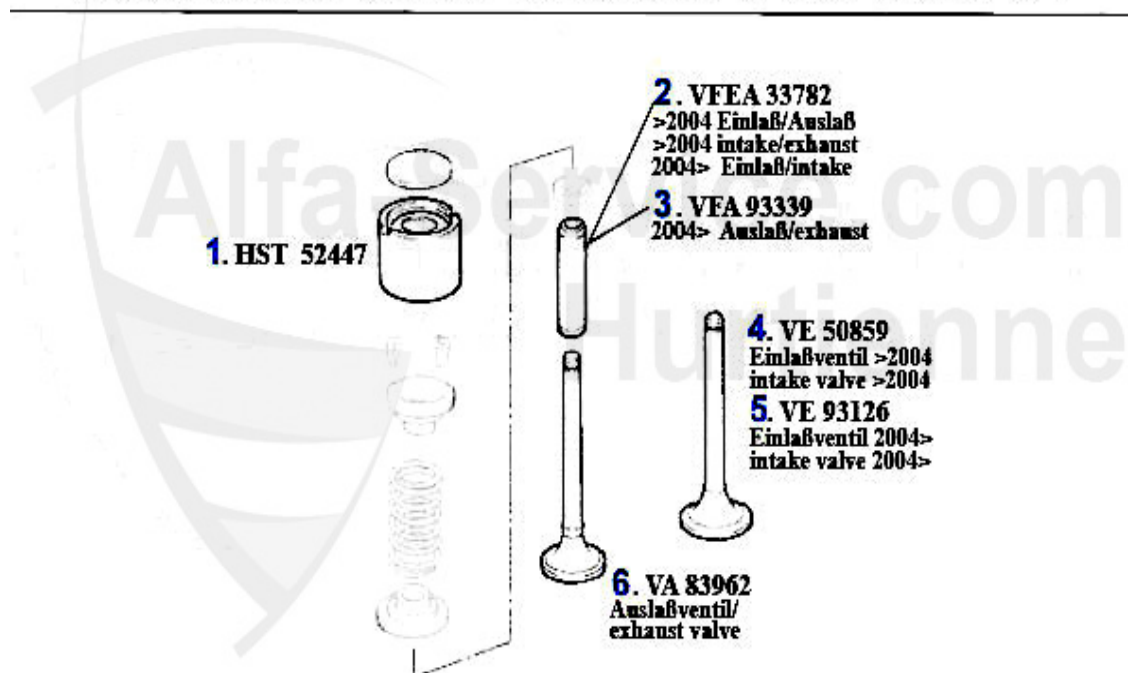

Ventiltrieb/Valve Train 156 1.9 JTD 8V

1	HST52447	Hydrostößel 145/6,155,156,166 TD/ JTD	14.26 EUR
2	VFEA33782	Ventilführung Ein-/Auslaß +0.05 JTD 8/10V 145/6,147,156,166	4.11 EUR
3	VFA93339	OE. 55193339 VALVE GUIDE INTAKE 1.9/2.4 JTD 8/10V 6.2004>	***
4	VE50859	Ventil-Einlaß 145/6,147,156,166 JTD 8/10V	21.03 EUR
5	VE93126	Ventil-Einlaß 147,156,166 JTD 8/10V Bj. 6.04>	20.21 EUR
6	VA83962	Ventil-Auslaß 145/6,147,156,166 JTD 8/10V	32.83 EUR