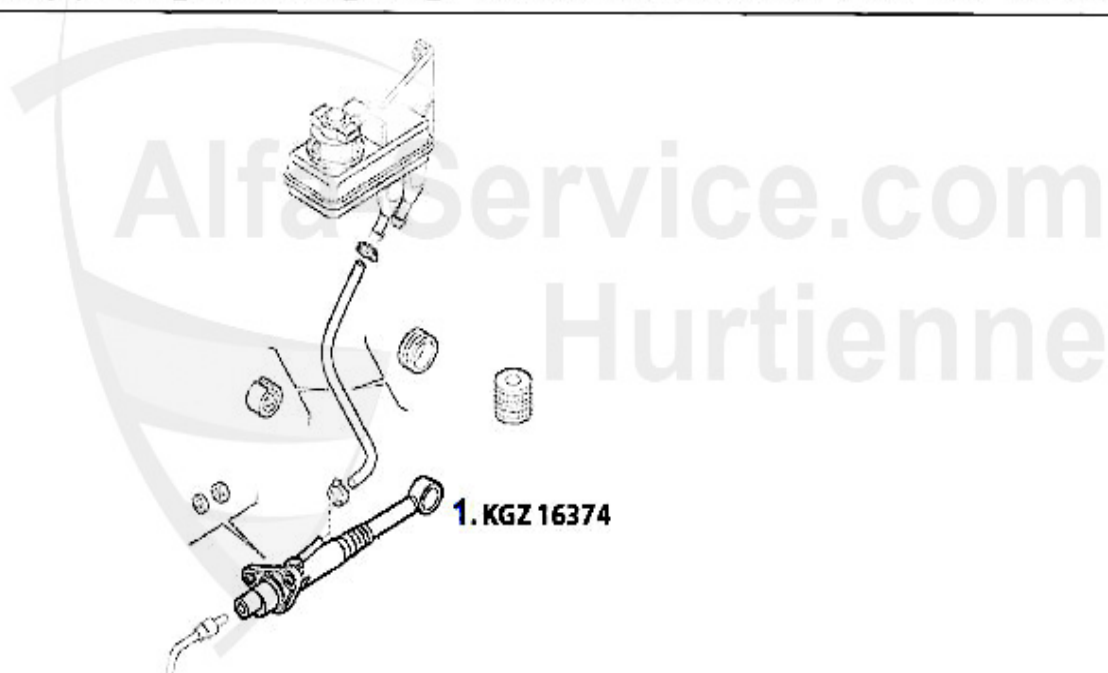

Kupplungsbetätigung/Clutch Actuation 156 1.6/1.8 TS

---

1 KGZ16374 OE. 46516374 CLUTCH PUMP 156 TS/JTS/JTD 20V

91.30 EUR