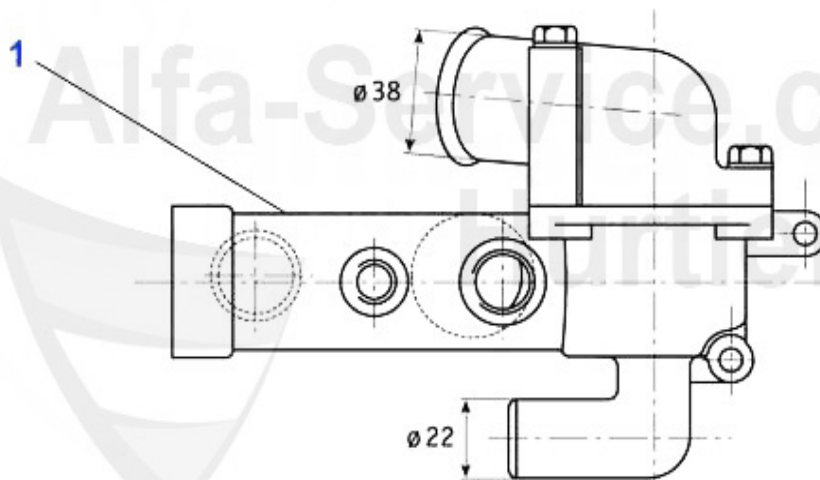

Thermostat 156 V6 24V/GTA

1 TH657187 THERMOSTAT 155,156,166,GTV,SPIDER (916) 6 CYL. (WITH HOUSING)

54.00 EUR