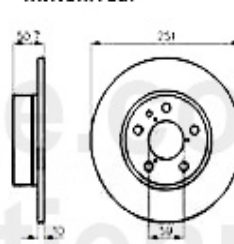

3. BS 518815
- Sport Kit/GTA
hinten/rear

4. BS 469908
+ Sport Kit/GTA
hinten/rear