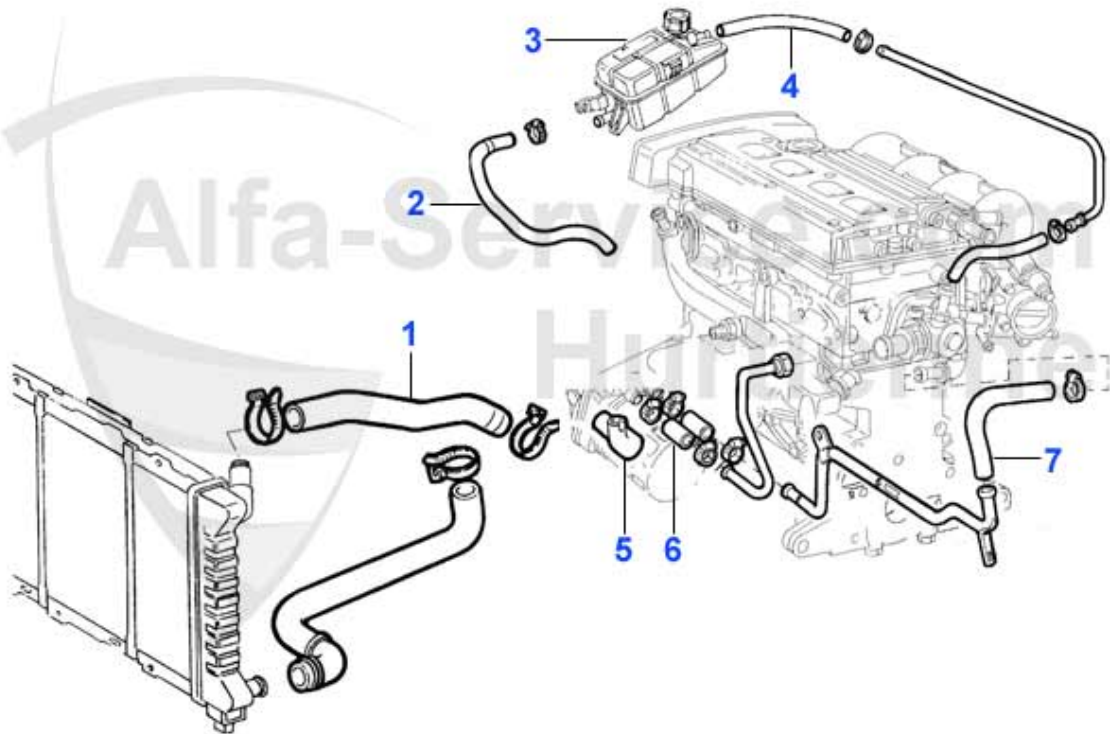

156 > ENGINE > COOLING SYSTEM > TS16V > TUBES

1	KWS24584	UPPER WATER HOSE AR 156 TS 1.6-1.8 WITH AC	***
1	KWS29271	UPPER WATER HOSE AR 156 TS 1.6-1.8 WITHOUT AC	***
2	KWS0080	Kühlwasserschlauch Wasser- brücke z.Ausgleichsbehälter 156 TS 1,6+1,8(CF2) 1,8 CF3	38.32 EUR
3	KWB93147	OVERFLOW CONTAINER 145,146 (97-00),156 (97-02),GT (03-10)	38.94 EUR
4	KWS0084	Schlauch Ausgleichsbehälter Verteilerrohr 1,8+2,0 TS (CF2) 145,147,155,156,166, GTV+Spider916	***
4	KWS0085	Schlauch Ausgleichsbehälter Verteilerrohr 1,8+2,0 TS (CF3) 156, GT, GTV+Spider 916,	***
5	KWS0086	Schlauch am Wärmetauscher 1,8+2,0TS (CF3) 97-02	34.00 EUR
6	KWS0083	Verbindungsstück Verteiler Rohr-Wärmetauscher 145,147, 155,156,166,GTV+Spider 916 alle TS Motoren (CF2+CF3)	***
7	KWS0081	Kühlwasserschl. Thermostat unten zum Verteilerrohr 156 1,6/1,8/2,0TS (CF2)	***