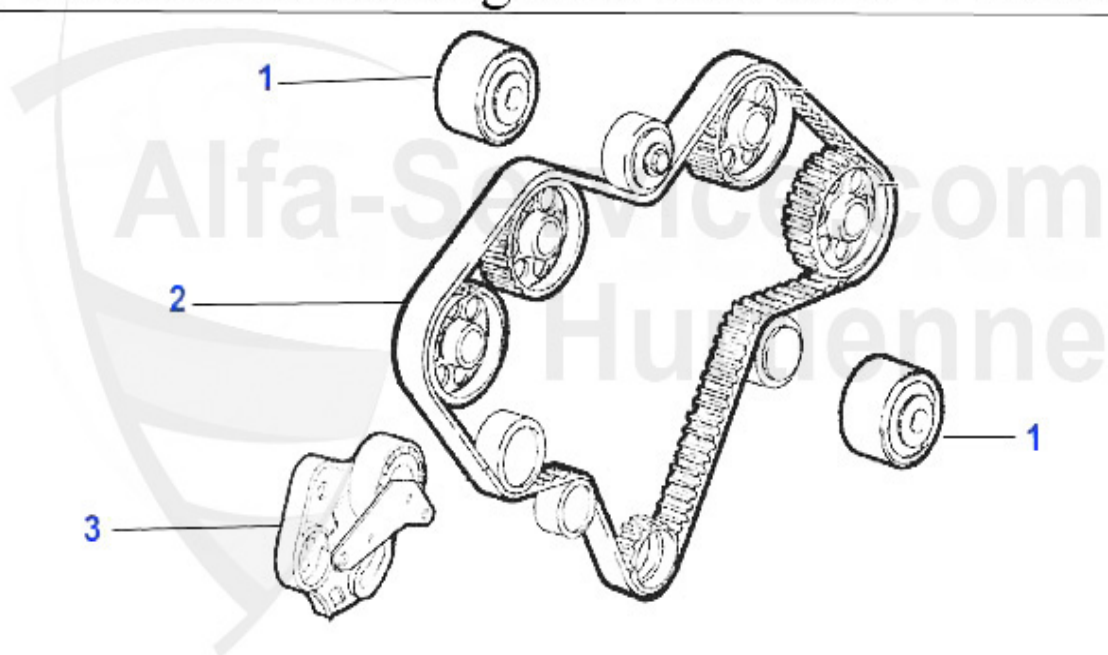

Zahnriemen/Timing Belt 156 V6 24V/GTA

1	UR55876	IDLER PULLEY FOR DRIVE BELT 147,156,166, GTV/SPIDER (916) V6 24V	72.00 EUR
2	ZR94741	TIMING BELT 185H9.5P280 147,156,166,GTV/ SPIDER (916),Nuovo GT V6 24V (HIGH TEMPERATURE VERSION)	87.00 EUR
3	SR55875	OE. 55196536 BELTSTRETCHER	169.49 EUR