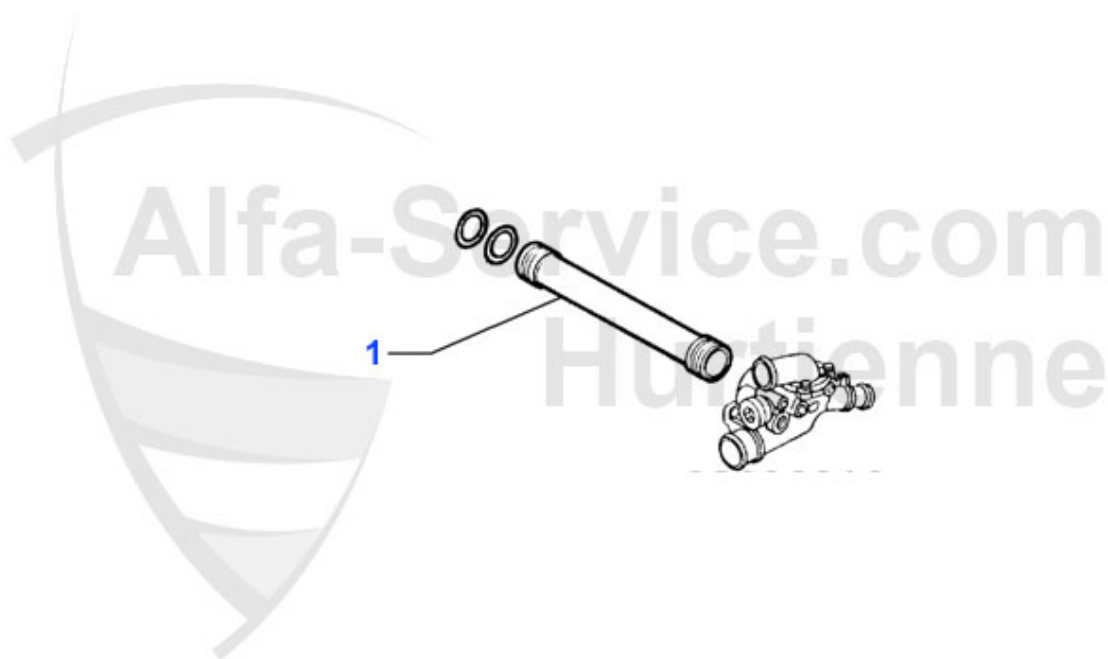

1 KWS04178 TUBE WATERPUMP-THERMOSTAT 2.5/3.0/3.2 V6 24V (95-10)
147,156,166,GT,GTV/ SPIDER (916)

164.01 EUR