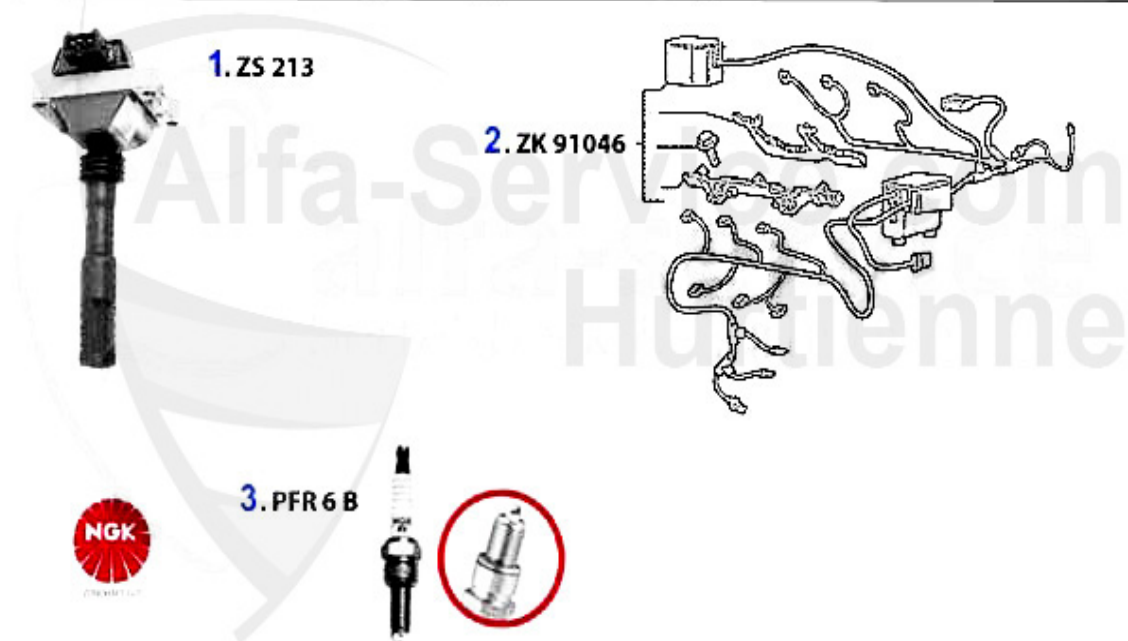

Zündanlage/Ignitionsystem 156 V6

1	ZS213	OE. 60562701 IGNITION COIL 156,164, 166.spider/gtv(916) 2.5/3.0 V6 24V 94-00	102.90 EUR
3	PFR 6 B	Zündkerze NGK 33 1.7 ie 16V,145/6 1 .7 ie 16V,147 3.2 GTA,156 2.5 V6 24 V/3.2 GTA,164 Super 3.0 V6 24V,166 2.5/3.0 V6 24V,gtv/spider (916) 3.0 V6 24V/3.2 V6	15.51 EUR