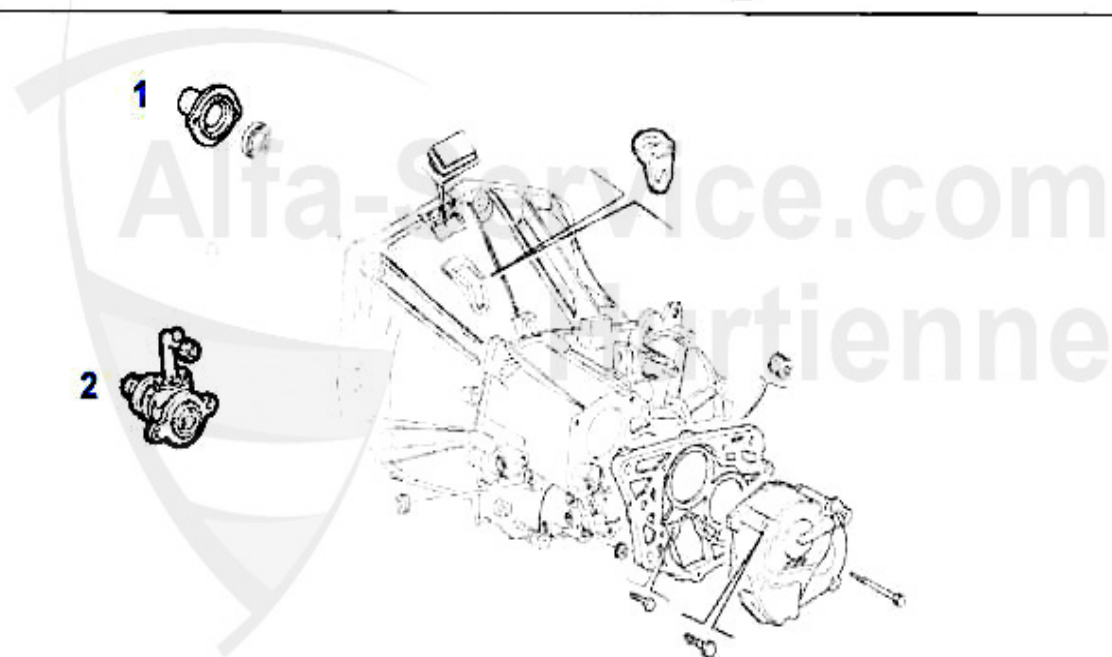

Ausrücker/Sleeve Bearing 156 2.0 JTS

2	ZA186498	OE. 55186498 SLEEVE T/O BEARING 147,Nuovo GT 12.2003>	84.99 EUR
2	ZA46516373	OE. 55184041 SLEEVE BEARING	89.68 EUR