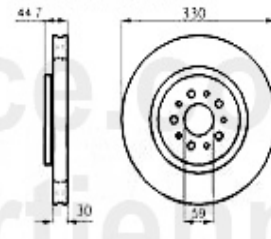

3. BS 733051
+GTA 11.2003>/1.9 JTD 4x4
vorne/front
belüftet/ventil.

4. BS 469908
hinten/rear