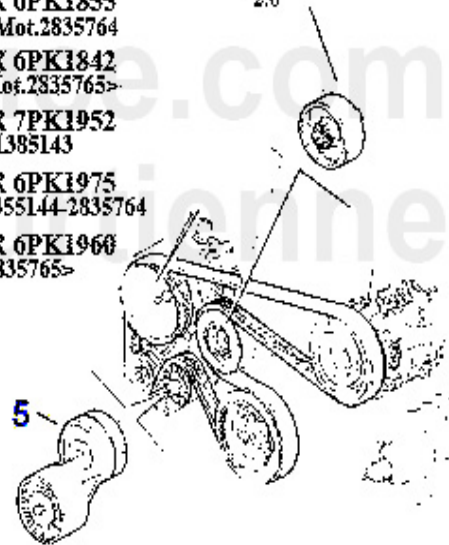

1	KRR6PK104 5	Keilrippenriemen 6PK1045 145/6 Bj. 97>,155,156,gtv&spider(916) 1.4/1.6 /1.8 TS 16V ohne Klima Generator/S ervopumpe	20.00 EUR
2	KRR7PK108 3	Keilrippenriemen 7PK1083 145/6,155 156,166,gtv/spider (916) bis Motor # 1385143, Servopumpe	28.00 EUR
3	KRR6PK108 2	Keilrippemriemen 6PK1082 145/6 2.0 TS 16V,147 2.0 TS/JTS,156/166 2.0 T S,gtv/spider (916) Bj. 98> 2.0 TS o hne Klima, Generator/Servopumpe	25.13 EUR
4	KRR6PK106 2	Keilrippenriemen 6PK1062 147,156 2. 0 16V TS CF 3 ohne Klima Generator/ Servopumpe	22.47 EUR
5	SPA55863	DRIVE BELT TENSIONER 145/6/7,155/6,166,916 2.0	43.99 EUR
6	UR55849	OE.60812515,REVERSE ROLLER FOR RIPPED V-BELT 145/6/7,155/6,GTV/SPIDER(916) 1.4/1.6/1.8 TS (WITH AIR CON)	34.37 EUR
7	UR55848	DRIVE BELT BEARING 156 2.0,145,166,916	69.00 EUR
8	KRR6PK185 5	V-RIBBED BELT 6PK1855,OE.60814395,145/6 1.4/1.8 TS 16V YEAR 97>,1.6 TS,1.6/1.8 16V,GTV/SPIDER 1.8 16V TS YEAR 98> GENERATOR,SERVOPUMP,AIR-CON-COMPRESSOR	28.73 EUR
9	KRR6PK184 2	V-RIBBED BELT 6PK 1842 145/6 1,8 TS WITH A/C , 155 1,6/1,8 TS , NUOVO GT	30.73 EUR
10	KRR7PK195 2	Keilrippenriemen 7PK1952 145/6,155, gtv/spider (916) 2.0 TS 16V ab Moto r # 343116, Generator/Servopumpe/KI imakompressor	48.73 EUR
11	KRR6PK197 5	OE.60815414/60630741 RIBBED V- BELT,156/166/GTV/SPIDER(916)CF3 2.0L TS 16V UNTIL ENGINE #1385143 GENERATOR/SERVOPUMP/AIRCON COMPRESSOR 6PK1975 145/6/147	35.81 EUR
12	KRR6PK196 0	RIBBED BELT 6PK1960	38.20 EUR