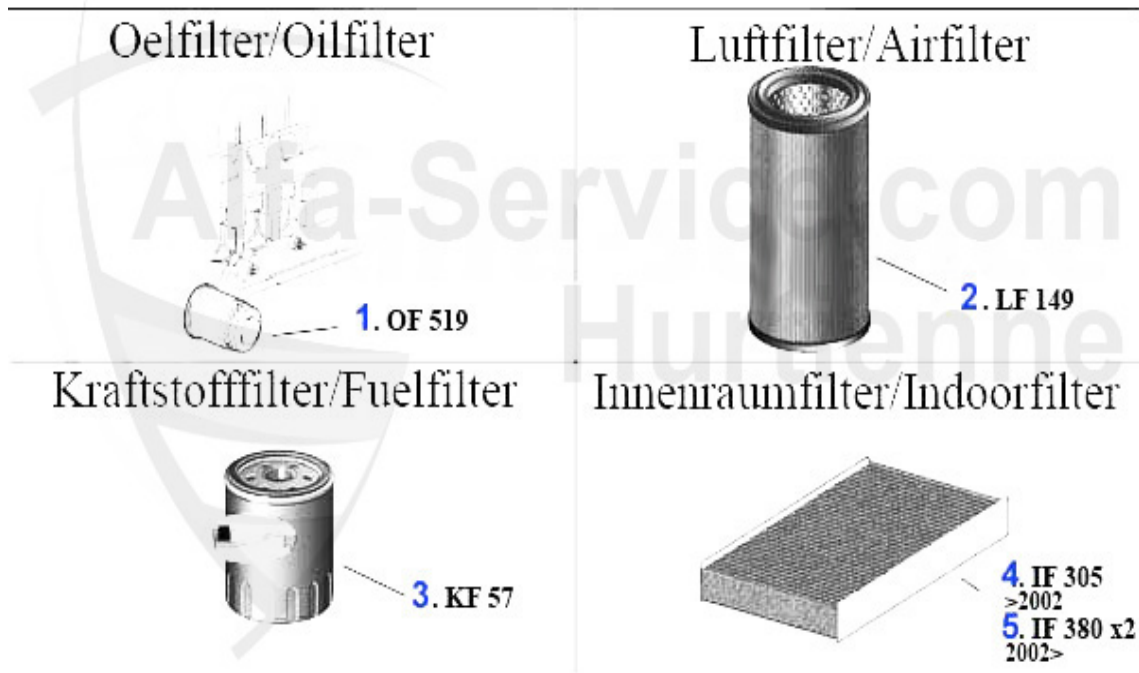

Filter 156 TS

1	OF519	OE. 46808398/71736159 OILFILTER	7.79 EUR
2	LF149	AIR FILTER 147 GTA,156 2.0 TS/JTS/V6 24V/JTD,NUOVO GT V6 24V, ROUND	14.77 EUR
3	KF57	Kraftstoff-Filter 145/6,147,156 TS 16V,Leitungsfiler	10.77 EUR
4	IF305	INDOOR FILTER 156 >02, FIRM	20.00 EUR
5	IF380	OE.46799653 pollen filter 147,156 2001>,Nuovo GT, square carbon filter	17.23 EUR