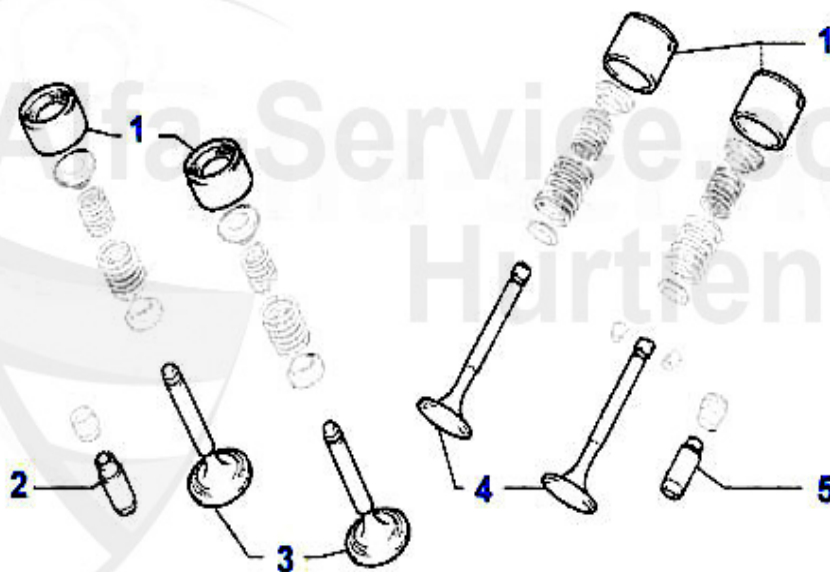

Ventiltrieb/Valve Train 156 TS 16V

1	HST12769	HYDRAULIC VALVE LIFTER 145/6,147,155 156,166,GTV/SPIDER(916)16V TS ALL!	14.90 EUR
2	VFA11582	Ventilführung Auslaß + 0.05 TS 16V	21.03 EUR
3	VA91934	EXHAUST VALVE 145/6,155,156,SPIDER/GTV (916) 1.6/1.8/2.0 TS 16V	18.05 EUR
4	VE91933	INLET VALVE 145/6,155,156,SPIDER/GTV (916) 1.6/1.8/2.0 TS 16V	15.28 EUR
5	VFE11575	Ventilführung Einlaß +0.05 TS 16V	21.03 EUR