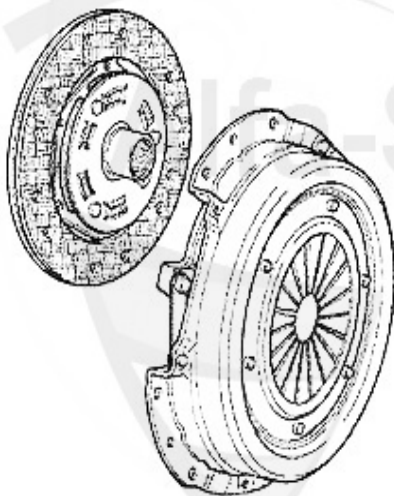

Kupplungs-Kit/Clutch Set 156 2.0 TS

---

1. KK 951301

Ø 230 mm

---

1 KK951301 OE. 55190114 CLUTCH KIT 147,156/SW 2.0 TS, WITHOUT RELEASE B.

322.56 EUR