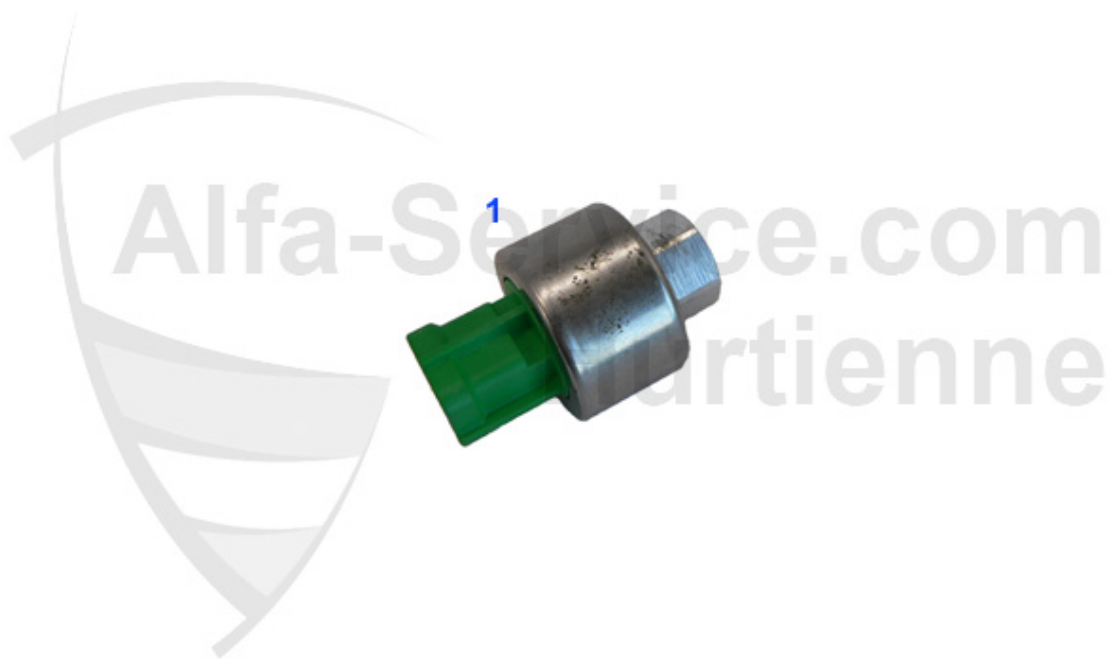

---

1 KS76438 PRESSURE SWITCH AIRCONDITIONING SYSTEM

45.99 EUR