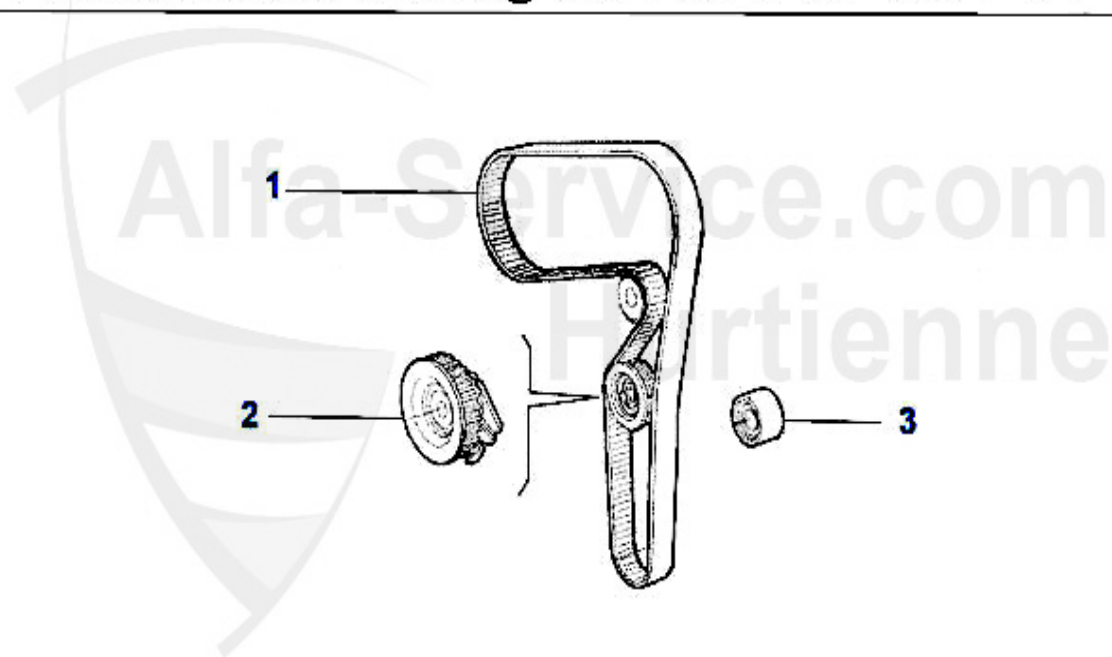

Zahnriemen/Timing Belt 156 1.9 JTD 8V

1	ZR94713	OE.60814603 DRIVE BELT 190SHPN240H 145/6, 156,166 1.9/2.4 JTD CAMSHAFT HIGH TEMPERATURE VERSION	43.60 EUR
2	SR55844	TENSIONING PULLEY TIMING BELT 145/6/7 , 156 , 166 1,9 & 2,4 JTD	68.22 EUR
3	UR55842	GUIDE PULLEY TIMING BELT 145/6/7,156 , 166 1,9 & 2,4 JTD	34.77 EUR