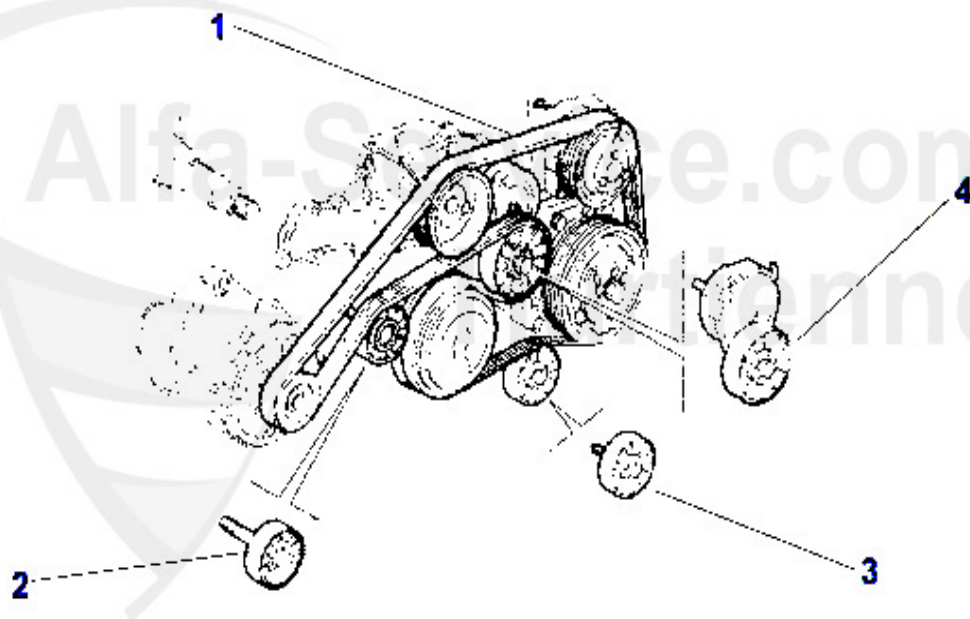

Keilrippenriemen 156 JTS

1	KRR6PK196		38.20 EUR
	0	RIBBED BELT 6PK1960	
2	SPA55863	DRIVE BELT TENSIONER 145/6/7,155/6,166,916 2.0	43.99 EUR
3	UR55848	DRIVE BELT BEARING 156 2.0,145,166,916	69.00 EUR

Keilrippenriemen 156 V6 24V/GTA