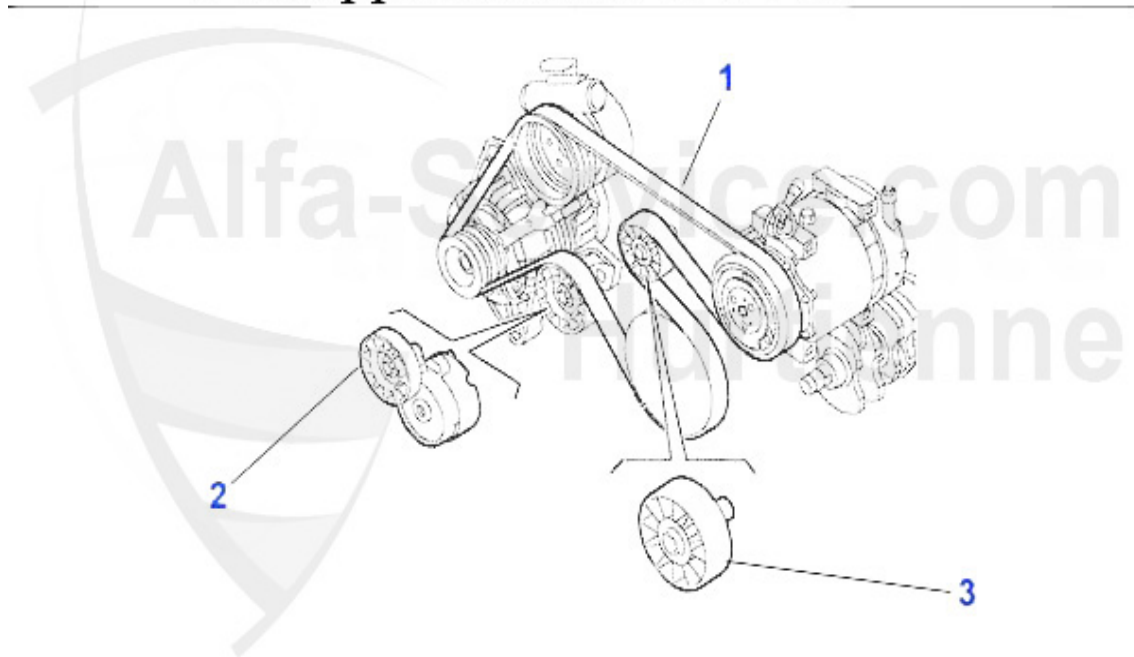

Keilrippenriemen 156 JTS

1	KRR6PK196		38.20 EUR
	0	RIBBED BELT 6PK1960	
2	SPA55863	DRIVE BELT TENSIONER 145/6/7,155/6,166,916 2.0	43.99 EUR
3	UR55848	DRIVE BELT BEARING 156 2.0,145,166,916	69.00 EUR