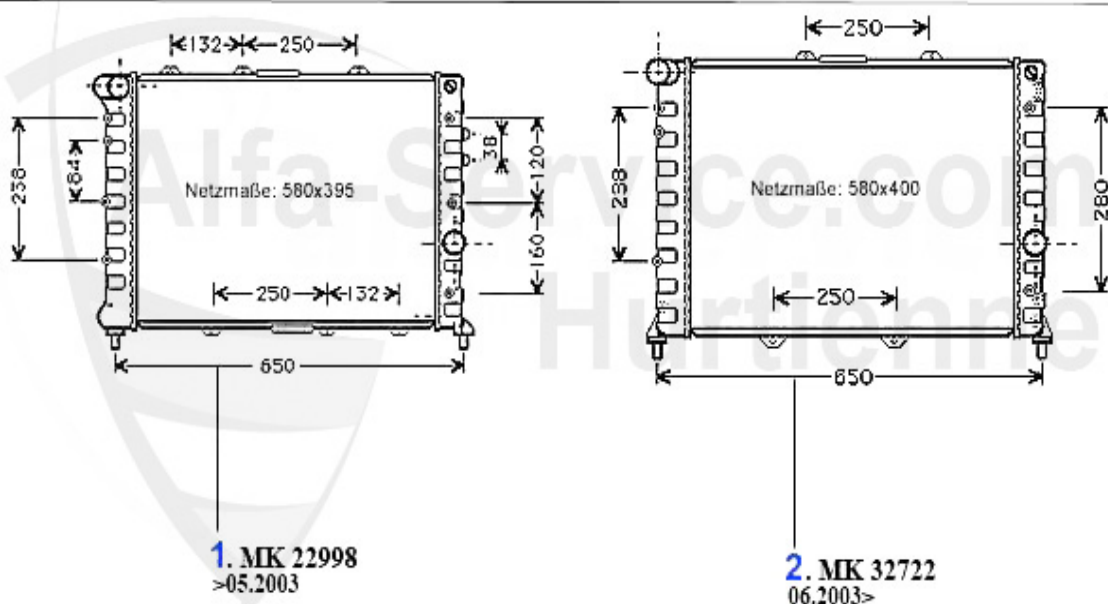

Kühler/Radiator 156 1.9 JTD 16V

1	MK22998	RADIATOR 156 1.9/2.4 JTD	265.70 EUR
2	MK32722	RADIATOR 156 1.9 16V/2.4 10/20V JTD 01> STARTING FROM # 281384	366.23 EUR