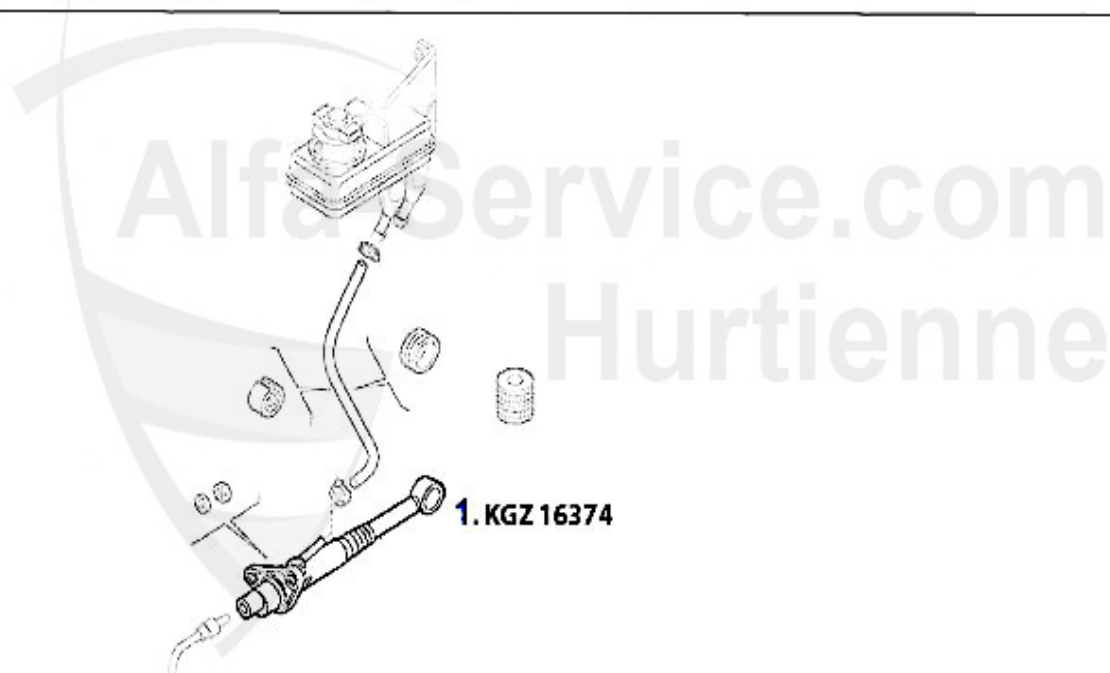

Kupplungsbetätigung/Clutch Actuation 156 2.0 JTS

---

1 KGZ16374 OE. 46516374 CLUTCH PUMP 156 TS/JTS/JTD 20V

91.30 EUR