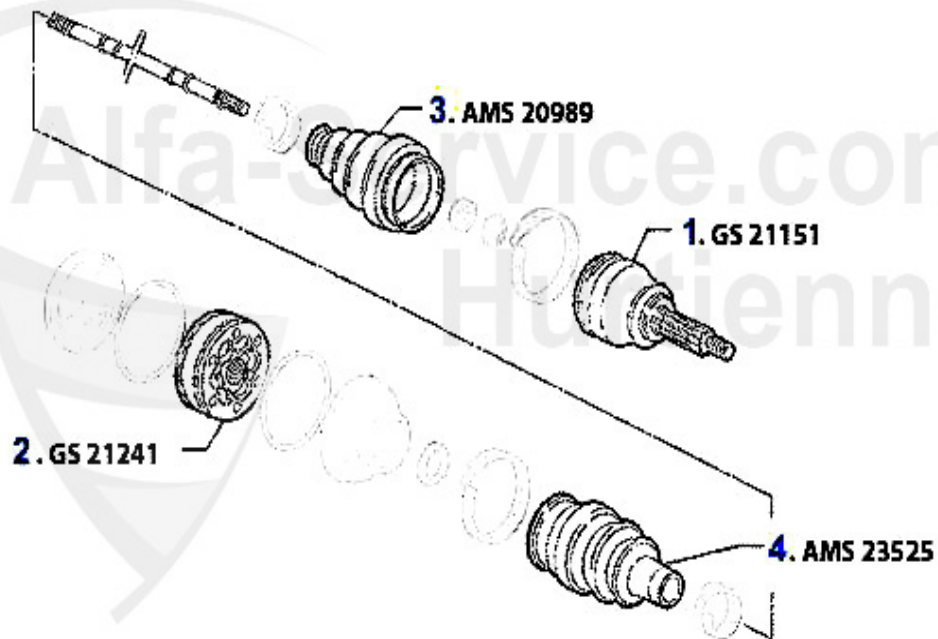

Antriebswelle/Driveshaft 156 2.0 JTS

1	GS21151	Gelenksatz außen 156 1.8/1.8/2.0 16V TS,gtv (916) 1.8/2.0 TS/JTS Bj. 98>,Nuovo GT	119.00 EUR
2	GS21241	Inner drive shaft joint gtv/spider (916),155,145/6 TS 16V,156 TS 16V 166 2.0 TS,147 1.6/2.0 TS	111.72 EUR
3	AMS20989	OE.46429633, outer joint gaiter 145/6 147, 156, 166	17.90 EUR
4	AMS23525	Achsmanschettensatz innen 155 1,7/ 1.8/2.0/TS 16V,2.5 V6,1.9TD 164/Super 2.0 TS,145/6 TS 16V	25.55 EUR