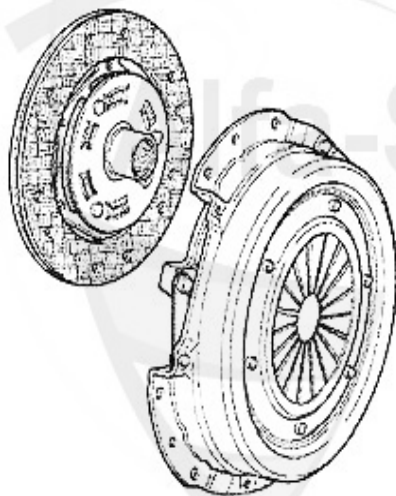

Kupplungs-Kit/Clutch Set 156 2.4 JTD 20V

---

1. KK 192735

---

1 KK192735 OE. 55192735 KIT CLUTCH 156,166 2.4 JTD 20V

286.22 EUR