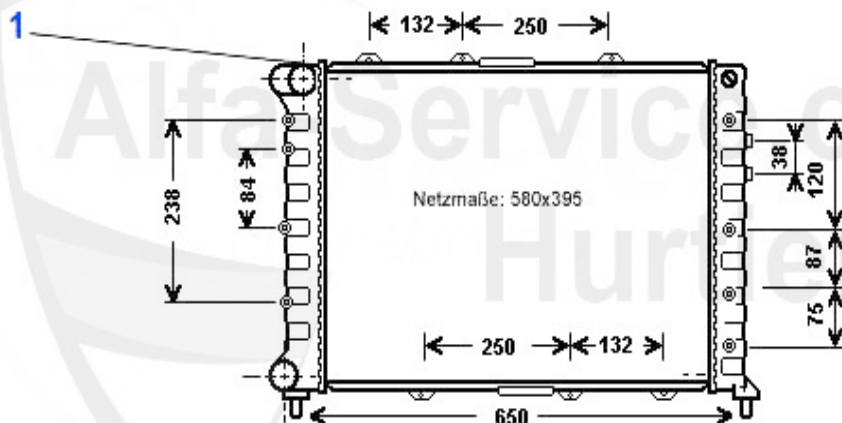

Kühler/Radiator 156 JTS

1 MK22997 RADIATOR 156 TS 16V/2.5 V6 WITH AC

368.19 EUR