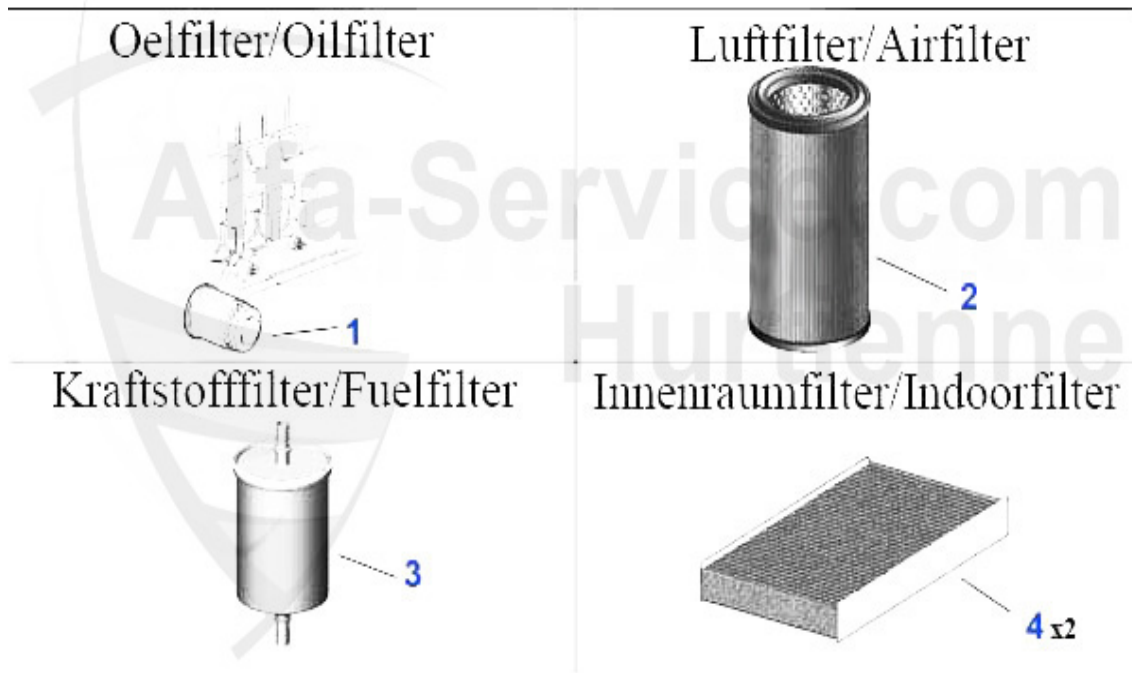

Filter 156 JTS

1	OF272	OILFILTER 156/NUOVO,GTV/SPIDER(916) 2.0 JTS	14.43 EUR
2	LF149	AIR FILTER 147 GTA,156 2.0 TS/JTS/V6 24V/JTD,NUOVO GT V6 24V, ROUND	14.77 EUR
3	KF75978	Kraftstofffilter 156 JTS	19.39 EUR
4	IF380	OE.46799653 pollen filter 147,156 2001>,Nuovo GT, square carbon filter	17.23 EUR