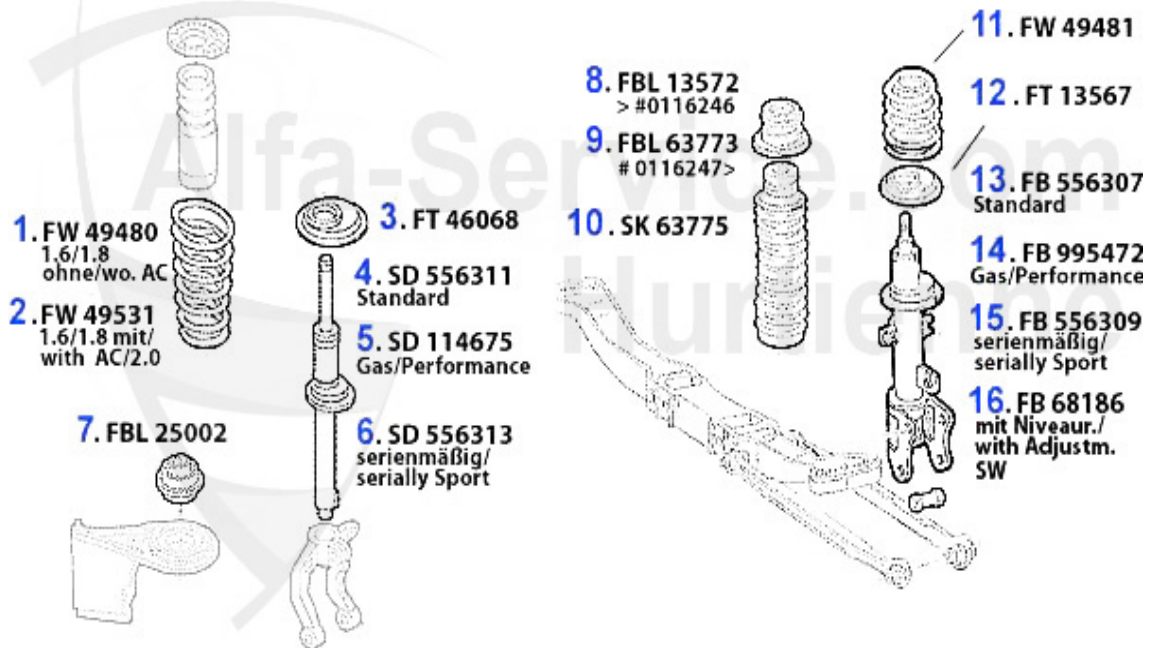

Federbeine/Struts 156 TS 16V

1	FW49480	Fahrwerksfeder vorne 156 1.6/1.8 16 V TS (ohne klima)	56.83 EUR
2	FW49531	Fahrwerksfeder vorne 156 4-zylinder 1.6/1.8 16V TS (mit klima) 2.0 16 V TS (ohne klima)	80.99 EUR
3	FT46068	OE.46746068 RING f. STRUT 147 FA (RUBBER)	4.51 EUR
4	SD556311	Stossdämpfer vorne 156 oben Stift/unteren Schelle,1-Rohr Gas für Standardfahrwerk,Nuovo GT 4-Zyl. > #040893	107.72 EUR
5	SD114675	SHOCK ABSORBER FRONT 147,156, 1-PIPE GAS PERFORMANCE, OE.60671076	119.00 EUR
6	SD556313	Stossdämpfer vorne 156 oben Stift/unteren Schelle ,1-Rohr Gas für Serien sportfahrwerk	114.89 EUR
7	FBL25002	OE.60625002,STRUT BEARING FRONT 147, 156,166, NOUVO GT	24.99 EUR
8	FBL13572	OE. 60613572 ELASTIC PAD f. REAR STRUT 156 > #0116246	***
9	FBL63773	OE. 60663773 ELASTIC PAD f. REAR STRUT 156 # 0116246>	72.47 EUR
10	SK63775	OE. 60663775 SHIELD f. STRUT RA 147	21.99 EUR
11	FW49481	Fahrwerksfeder hinten 147,156,Nuovo GT	69.00 EUR
12	FT13567	OE. 60613567 RING f. STRAUT 147 RA	14.90 EUR
13	FB556307	Federbein hinten 156,2-Rohr Gas	132.34 EUR
14	FB995472	Federbein hinten 156,1-Rohr Gas Sp ortdämpfer zur Nachrüstung	179.52 EUR
15	FB556309	Federbein hinten 156,2-Rohr Gas,für Seriensportfahrwerk	142.60 EUR
16	FB68186	OE. 60668186 RAER SHOCK ABSORBER 156 SW with ADJUSTMENT	***