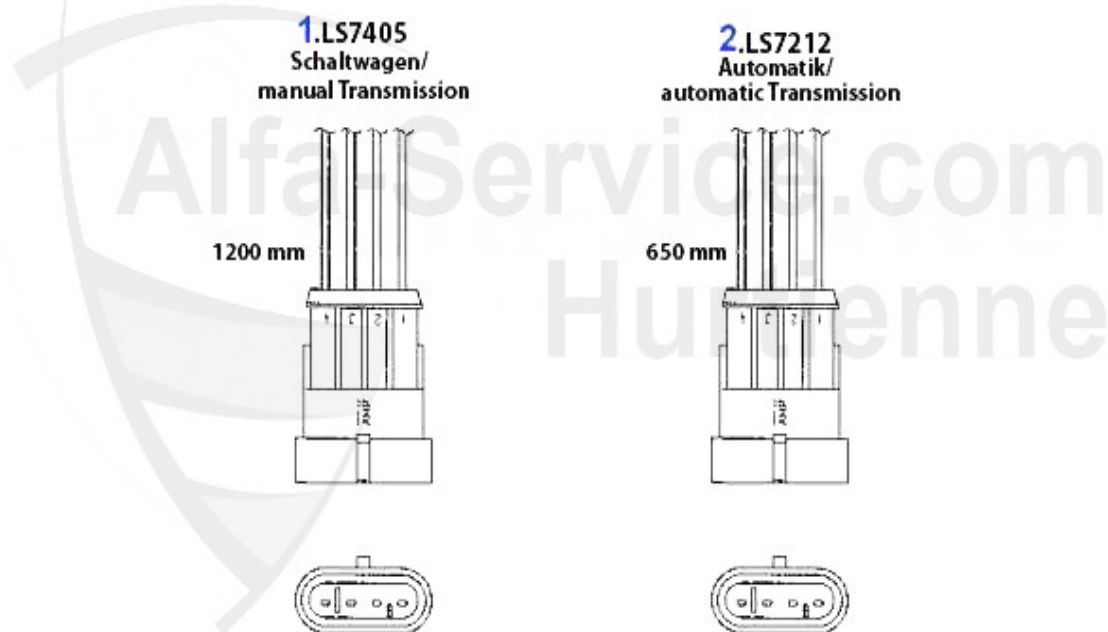

Lambda-Sonde/Lambda Probe 156 2.5 V6 24V Bj. >02

1	LS7405	LAMBDA PROBE 145/6 1.4/1.6/1.8/16V TS/2.0 QV,156 1.6 16V TS #0023373> 156 1.8/2.0/16V TS/2.5 V6 24V,166 6-CYL.,SPIDER/GTV (916) 1.8/ FOUR-CORE CABLE	79.00 EUR
2	LS7212	Lambda-Sonde 147 1.6 16V TS,156 2.0 JTS/2.5 V,166 2.0 TS,gtv/spider (916) 3.0 V6 24V,4-adrig	66.00 EUR