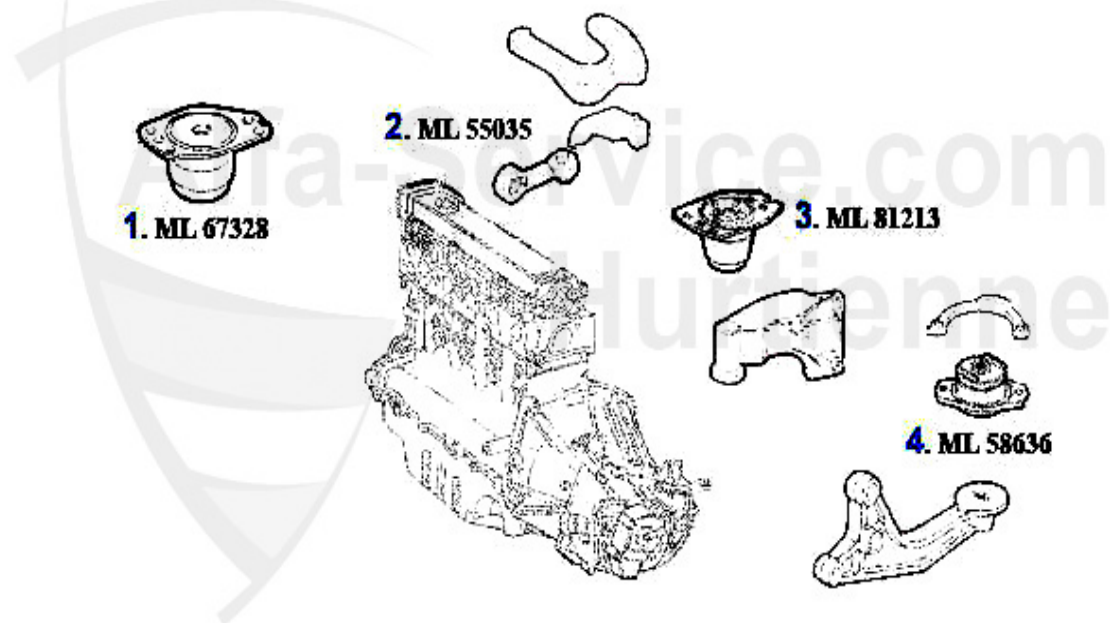

Motorlager/Enginemount 156 2.4 JTD 20V

1	ML67328	OE. 46467328 ENGINE MOUNT FL 145/6,147, 156,Nuovo GT JTD	61.62 EUR
2	ML55035	OE. 60655035 ENGINE ROD 156 2.4 JTD 10/20V	60.65 EUR
3	ML81213	OE. 46781213 ENGINE MOUNT RL 145/6, 147 1,9 JTD +74KW, 156, Nuovo GT JTD	70.00 EUR
4	ML58636	OE. 46858636 ENGINEMOUNT REAR 156 2.4 JTD 20V	***