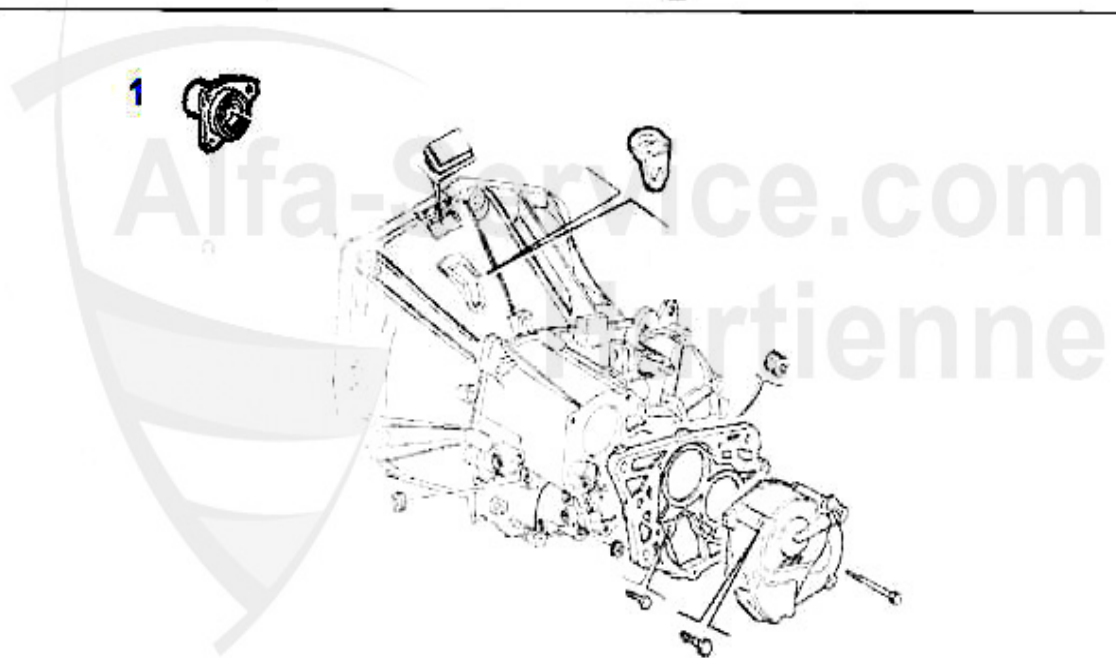

Ausrücker/Sleeve Bearing 156 1.9 JTD 8V

---

1 FH11951 OE. 46411951 Cover

18.84 EUR