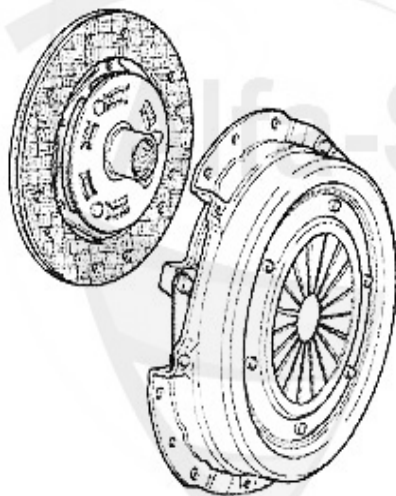

Kupplungs-Kit/Clutch Set 156 3.2 V6 24V/GTA

---

1. KK 739521

Ø 235 mm

---

1 KK739521 OE. 71739521 CLUTCH KIT 147,156,916 GTA

295.00 EUR