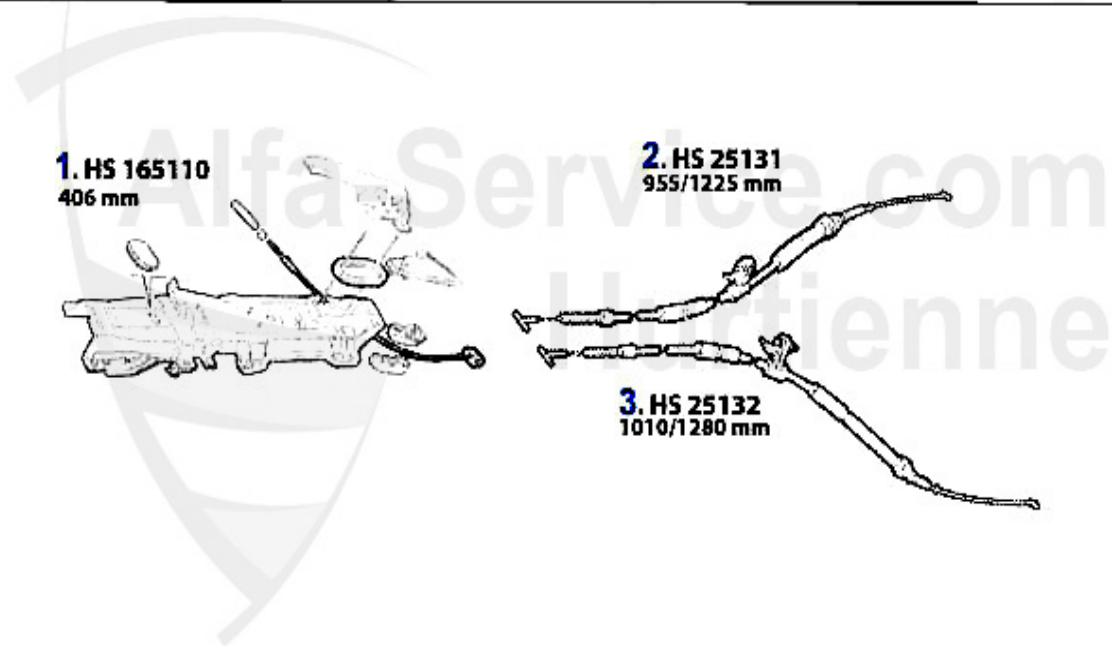

Handbremsseil/Brake Cable 156/SW

1	HS165110	HANDBRAKE CABLE FRONT 145/6,147,155, SPIDER/GTV (916),NUOVO GT HANDBRAKE CABLE FRONT 145/6,147,155, SPIDER/GTV (916),NUOVO GT	19.08 EUR
2	HS25131	HANDBRAKE CABLE RIGHT 156/NUOVO GT	33.89 EUR
3	HS25132	HANDBRAKE CABLE LEFT 156/NUOVO GT	33.89 EUR