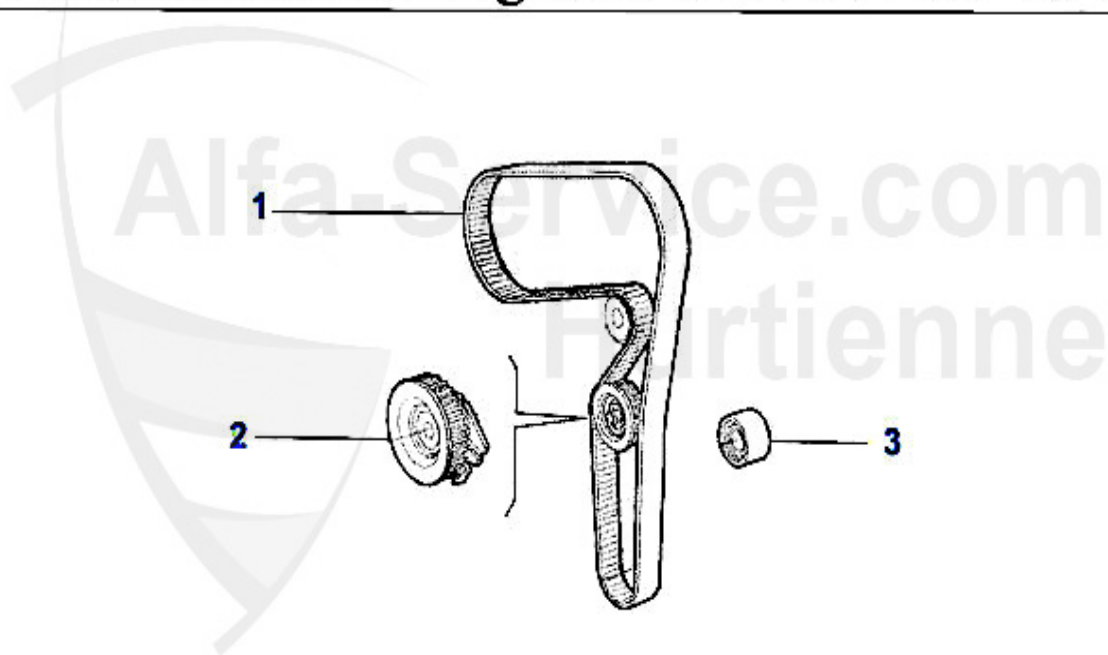

Zahnriemen/Timing Belt 156 2.4 JTD 10V

1	ZR94713	OE.60814603 DRIVE BELT 190SHPN240H 145/6, 156,166 1.9/2.4 JTD CAMSHAFT HIGH TEMPERATURE VERSION	43.60 EUR
2	SR55844	TENSIONING PULLEY TIMING BELT 145/6/7 , 156 , 166 1,9 & 2,4 JTD	68.22 EUR
3	UR55842	GUIDE PULLEY TIMING BELT 145/6/7,156 , 166 1,9 & 2,4 JTD	34.77 EUR