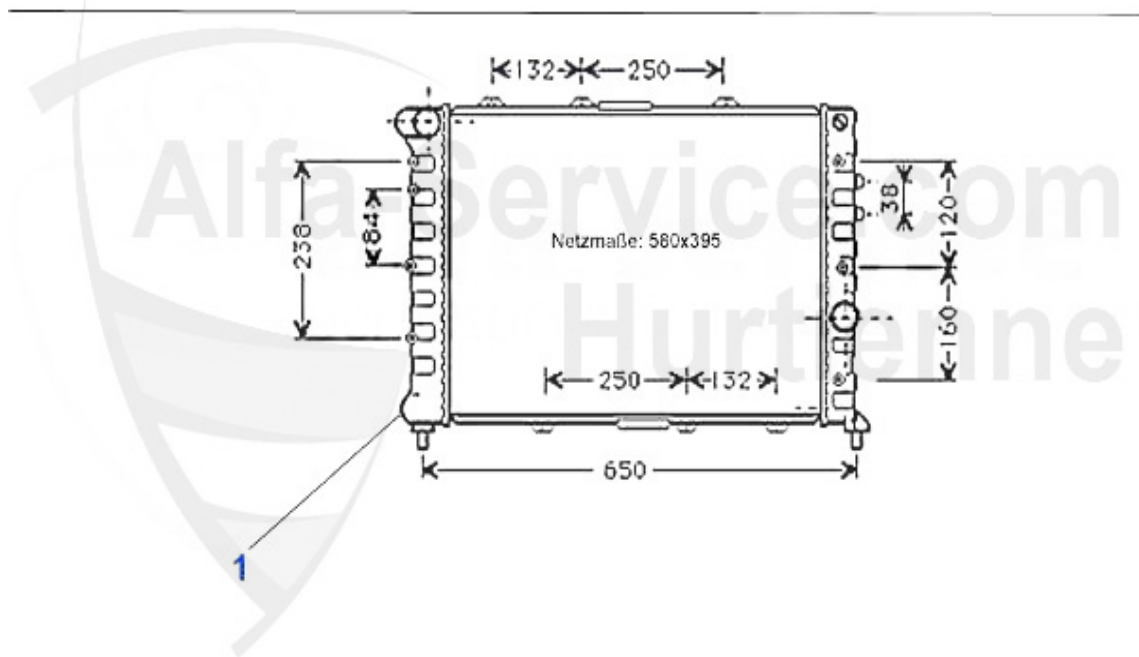

Kühler/Radiator 156 2.4 JTD 20V

1 MK32722 RADIATOR 156 1.9 16V/2.4 10/20V JTD 01> STARTING FROM # 281384

366.23 EUR