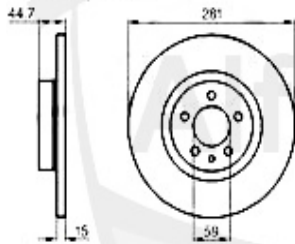

2. BS 518751
1.6/1.8/2.0 TS, 2.5 V6, 1.9/2.4 JTD
vorne/front
belüftet/ventil.

Bremsscheiben/Brakedisks 156/SW >2002

1. BS 101311
1.6/1.8 TS, 1.9 JTD > #0383456
vorne/front