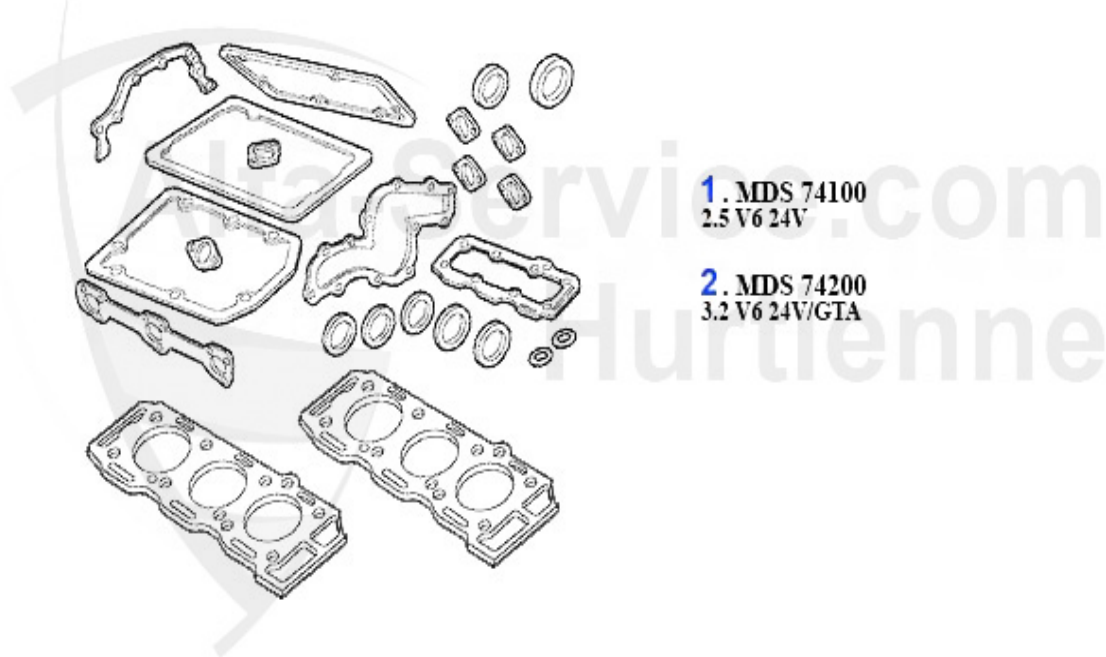

Motordichtsatz/Full Set 156 V6 24V/GTA

1	MDS74100 ENGINE GASKET SET 156,166 2.5 V6 24V	258.52 EUR
2	MDS74200 OE.71713724 FULL SET 147,156,166, GTV/SPIDER(916),NOUVO GT V6 24V/GTA ENGINE GASKET SET 147,156,166,GTV/SPIDER (916),NUOVO GT V6 24V/GTA	379.00 EUR