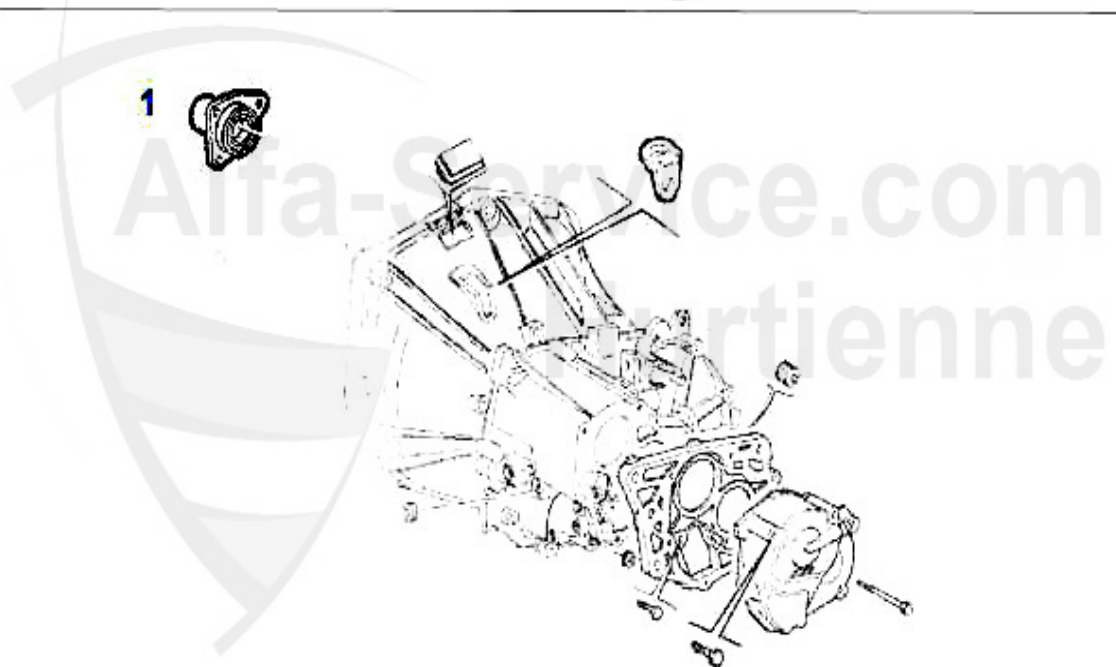

Kupplungs-Kit/Clutch Set 156 2.5 V6 24V

1. KK 739492

Ø 235 mm

1 KK739492 OE. 71739492 CLUTCH SET WITHOUT RELEASE B.

306.73 EUR

Ausrücker/Sleeve Bearing 156 2.5 V6 24V

1 FH11951 OE. 46411951 Cover

18.84 EUR