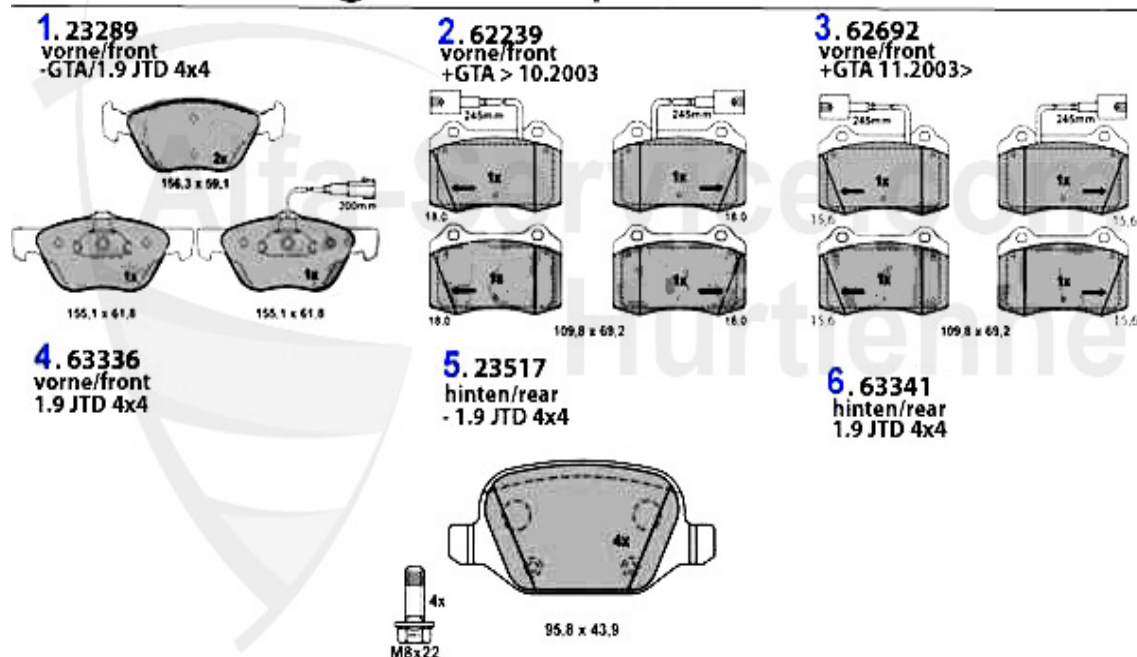

Brembeläge/Brakepads 156 2002 >

1	23289 193 05	BRAKE PADS FRONT WITH WARNING CONTACT 145/6 1.8/2.0 16V TS/QV 01.97>, 147 1.6/ 2.0 16V TS BRAKESYSTEM ATE	69.76 EUR
2	62239	OE. 77362239 BRAKE PAD-SET FRONT 147/156 GTA >10.2003	87.20 EUR
3	62692	OE. 77362692 BRAKE PAD-SET FRONT 147/156 GTA 10.2003>	93.87 EUR
4	63336	OE. 77363336 BRAKE PAD-SET 156/SW 1.9 JTD 4x4 FRONT	174.69 EUR
5	23517 165 04	BRAKE PADS REAR WITHOUT WARNING CONTACT 147 1.6/2.0/16V TS/1.9 JTD, 156 SPORTWAGON ALL	59.00 EUR
6	63341	OE. 77363341 BRAKE PAD-SET REAR 156/SW 1.9 JTD 4x4	76.95 EUR