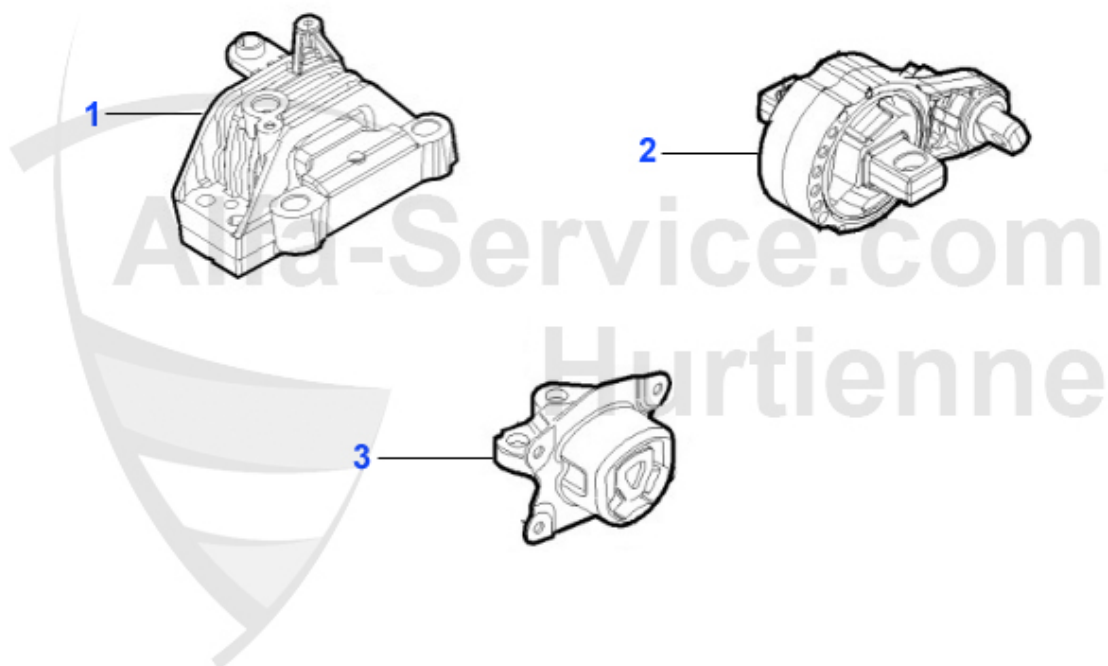

159 > ENGINE > ENGINE MOUNT > 1.9 JTDM 8/16V

1	ML01606	FRONT UPPER ENGINE MOUNT ALFA 159 1.9JTD 05-10	149.00 EUR
2	ML05511	CONNECTING ROD ALFA 159 1.9JTD 8V,1.9JTD 16V,2.4JTD 20V	73.78 EUR
3	ML01389	REAR ENGINE MOUNT ALFA 159,BRERA,SPIDER 1.9JTD 8V/1.9JTD 16V (GEARBOX SIDE)	89.00 EUR