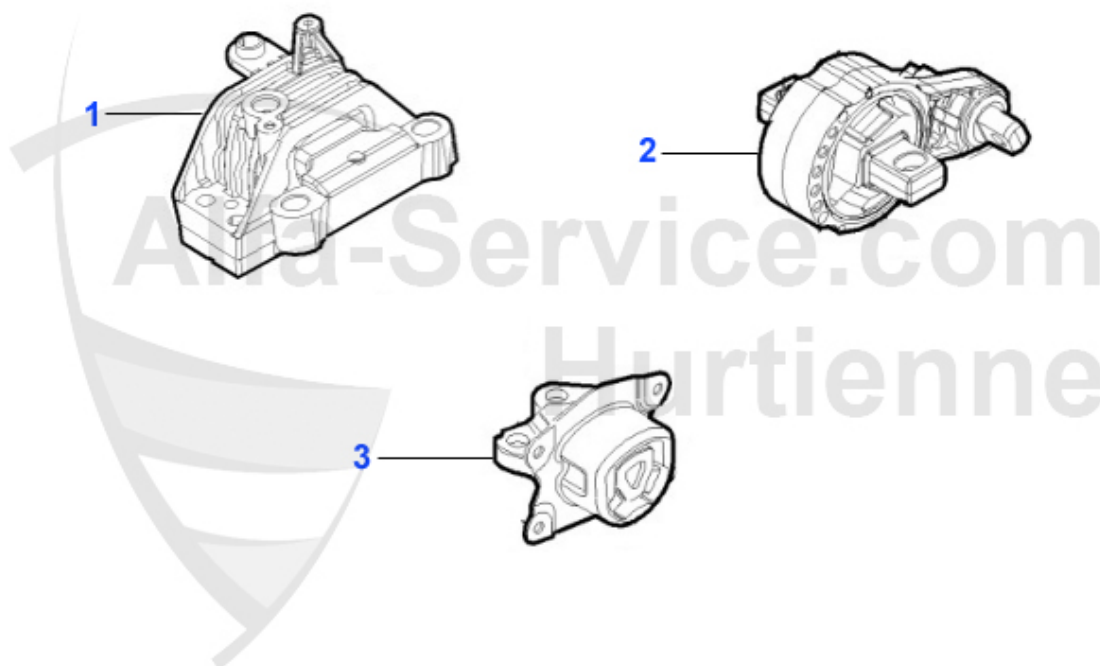

159 > ENGINE > ENGINE MOUNT > 1.9 JTS 16V

1	ML94071	FRONT UPPER ENGINE MOUNT ALFA 159 05-10, BRERA 05-10, SPIDER 06-10 1.9/2.2 BZ	***
2	ML02602	CONNECTING ROD ALFA 159 05-11 1.8/1.9/ 2.2/3.2 BZ, BRERA 05-10 SPIDER 06-10 2.4 JTD	82.00 EUR
3	ML05985	REAR ENGINE MOUNT ALFA 159, BRERA, SPIDER 1.9 JTS 16V/2.2 JTS 16V/3.2 V6 GEARBOX SIDE	***