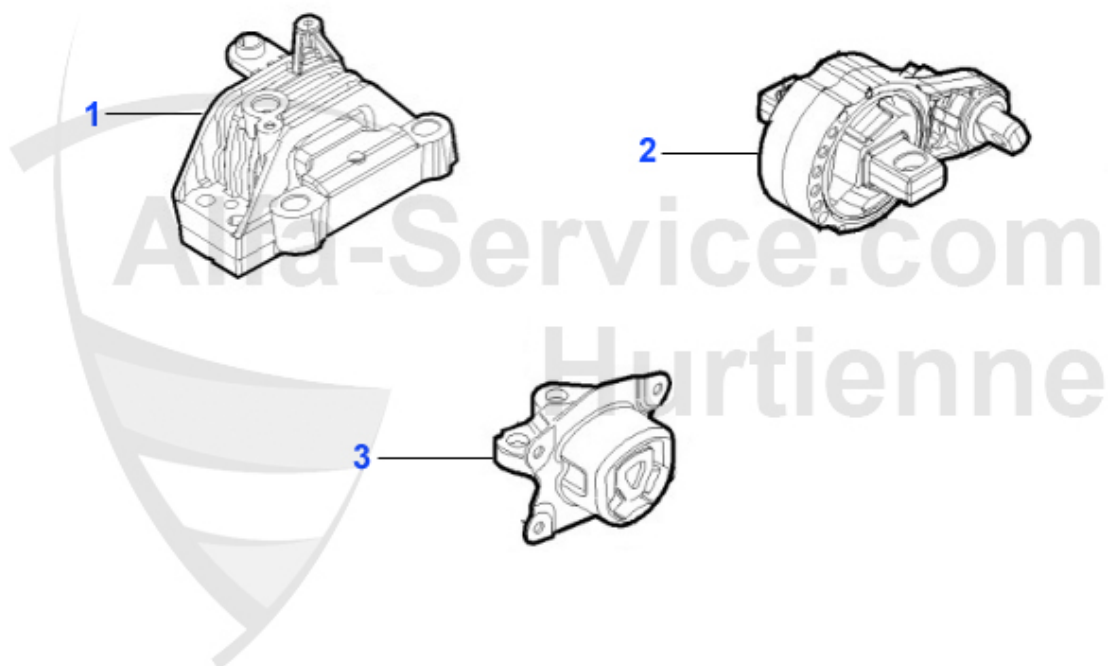

159 > ENGINE > ENGINE MOUNT > 3.2 JTS V6 24V

2	ML02602	CONNECTING ROD ALFA 159 05-11 1.8/1.9/ 2.2/3.2 BZ,BRERA 05-10 SPIDER 06-10 2.4 JTD	82.00 EUR
3	ML05985	REAR ENGINE MOUNT ALFA 159,BRERA,SPIDER 1.9JTS 16V/2.2JTS 16V/3.2 V6 GEARBOX SIDE	***