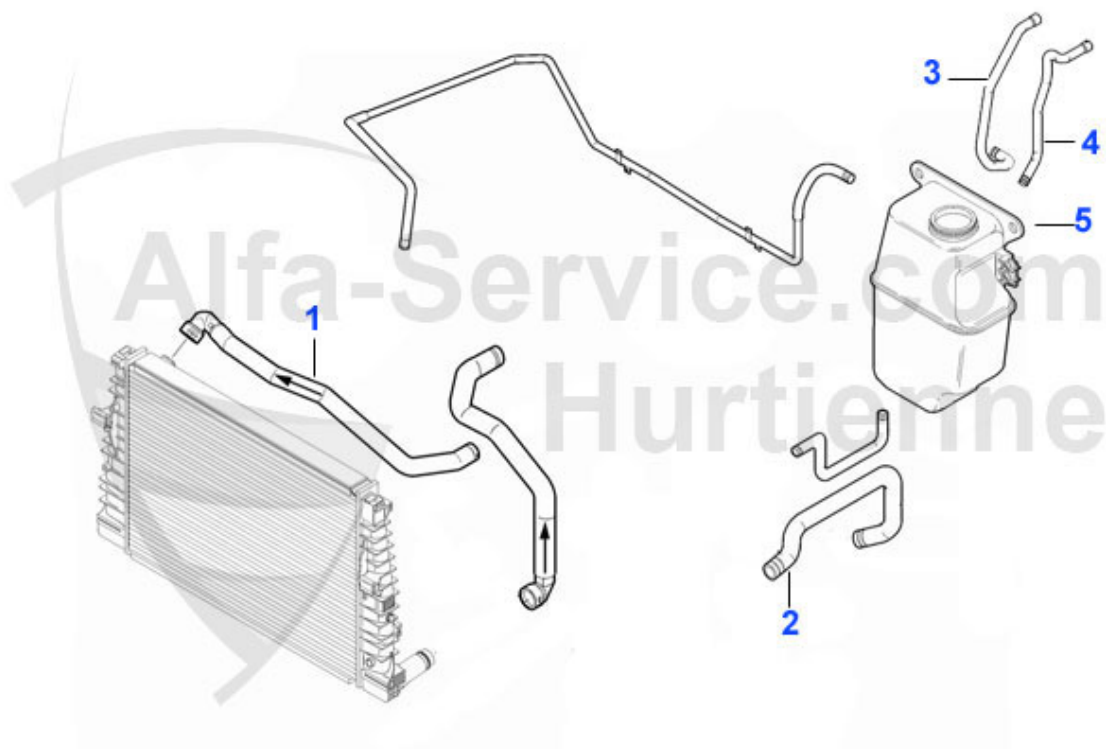

159 > ENGINE > COOLING SYSTEM > TUBES > 2.2 JTS

1	KWS00406 UPPER WATER HOSE 159 1.9/2.2/BRERA 05</ SPIDER 06<	128.52 EUR
2	KWS00126 WATER HOSE 156,BRERA,SPIDER 05-10 1.9JTS/2.2JTS THERMOSTAT-DISTRIBUTOR	***
3	KWS0074 RIGHT HEATER HOSE 159 1.9/2.2JTS 16V/ Brera,Spider	***
4	KWS0075 LEFT HEATER HOSE 159,BRERA,SPIDER 1.9/ 2.2JTS (FLYBACK)	***
5	KWB16508 OVERFLOW CONTAINER 159 05-10/BRERA 05-10/SPIDER 06-10	29.50 EUR