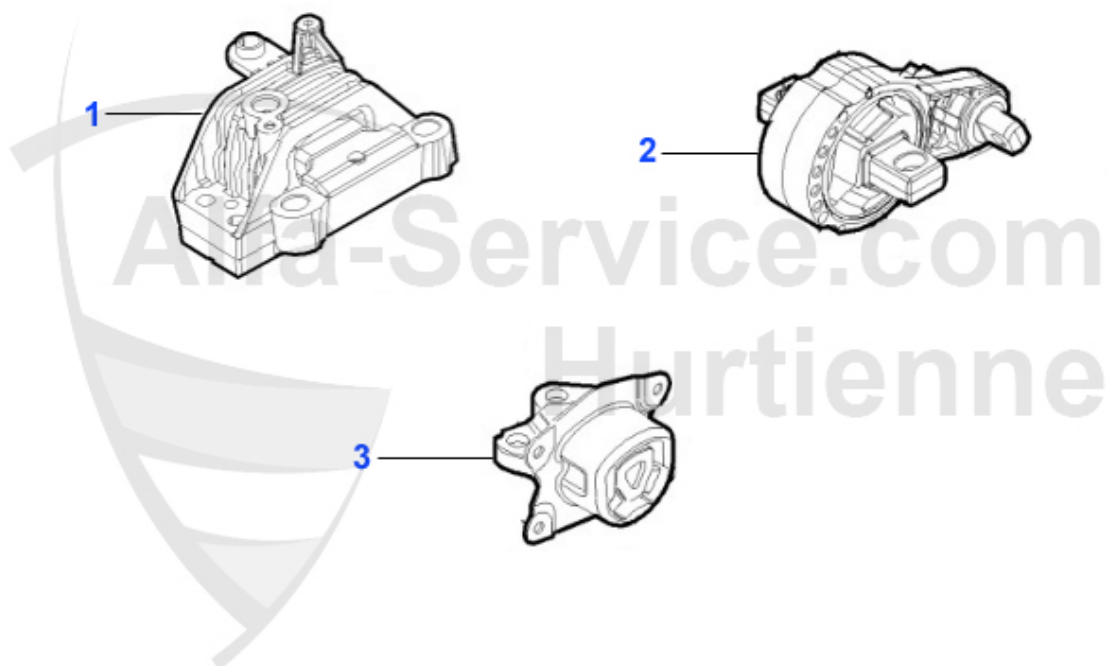

159 > ENGINE > ENGINE MOUNT > 2.2 JTS 16V

1	ML94071	FRONT UPPER ENGINE MOUNT ALFA 159 05-10, BRERA 05-10, SPIDER 06-10 1.9/2.2 BZ	***
2	ML01607	LOWER ENGINE MOUNT 159, BRERA, SPIDER 2.2 JTS CF4 (05-11)	***
2	ML01608	ENGINE CONNECTING ROD 159, BRERA, SPIDER 2.2 JTS CF4 (05-11)	***
3	ML05985	REAR ENGINE MOUNT ALFA 159, BRERA, SPIDER 1.9 JTS 16V/2.2 JTS 16V/3.2 V6 GEARBOX SIDE	***