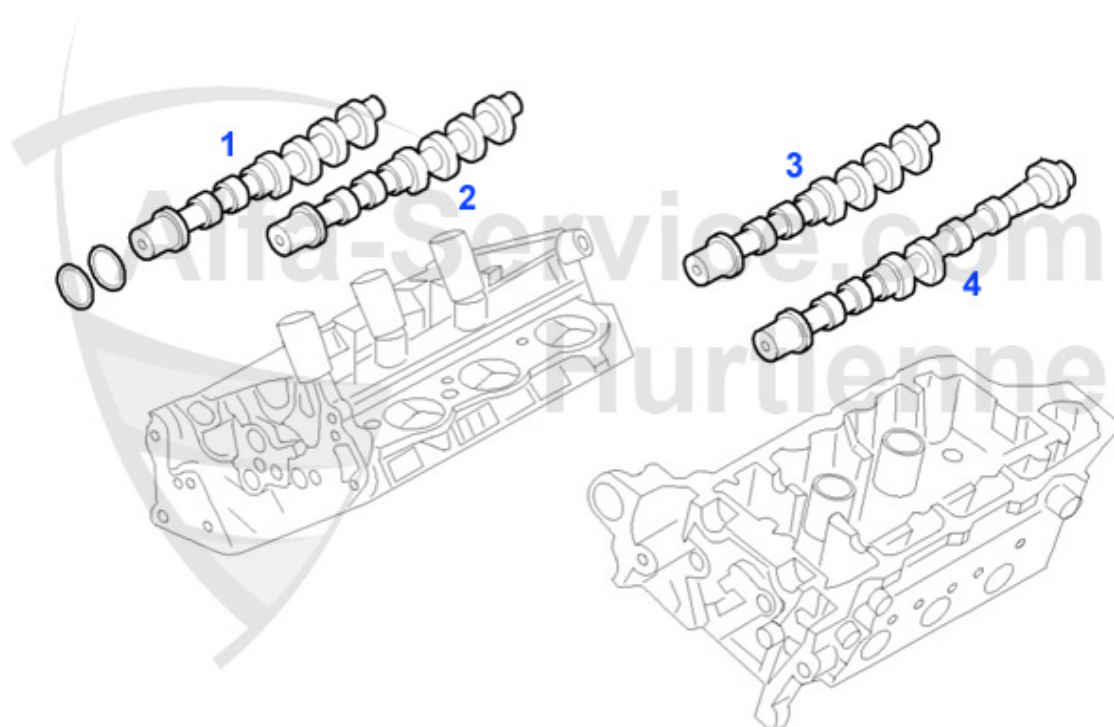

159 > ENGINE > VALVE GEAR > 3.2 JTS > CAMSHAFT

1	NKW1593	Nockenwelle Auslass 3,2 CF4 159/Brera/Spider 05-10 Rechter Zylinderkopf! 71741087	280.00 EUR
2	NKW1594	Nockenwelle Einlass 3,2 CF4 159/Brera/Spider 05-10 Rechter Zylinderkopf!	280.00 EUR
3	NKW1595	Nockenwelle Einlass 3,2 CF4 159/Brera/Spider 05-10 Linker Zylinderkopf!	280.00 EUR
4	NKW1596	Nockenwelle Auslass 3,2 CF4 159/Brera/Spider 05-10 Linker Zylinderkopf!	280.00 EUR