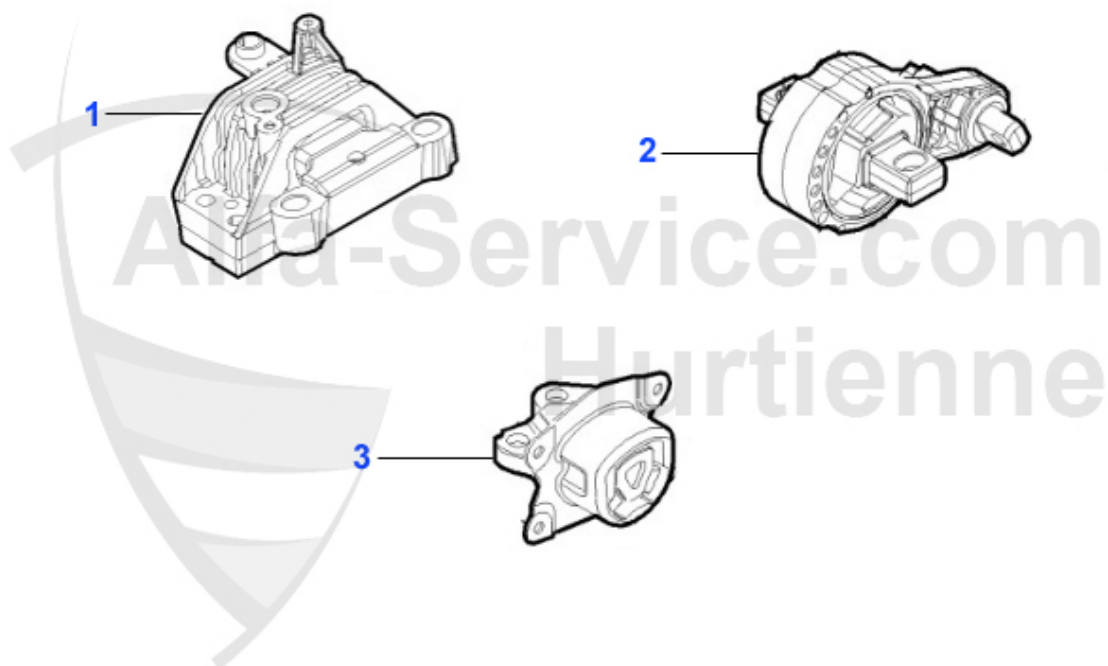

159 > ENGINE > ENGINE MOUNT > 2.4 JTDM 20V

1	ML01961	FRONT UPPER ENGINE MOUNT ALFA 159 2.4JTD 20V 05-10, BRERA 05-10, SPIDER 06-10 DIESEL	129.00 EUR
2	ML02602	CONNECTING ROD ALFA 159 05-11 1.8/1.9/ 2.2/3.2 BZ, BRERA 05-10 SPIDER 06-10 2.4 JTD	82.00 EUR
2	ML05511	CONNECTING ROD ALFA 159 1.9JTD 8V, 1.9JTD 16V, 2.4JTD 20V	73.78 EUR
3	ML94937	REAR ENGINE MOUNT ALFA 159, BRERA, SPIDER 2.4JTD 20V (GEARBOX SIDE)	90.00 EUR