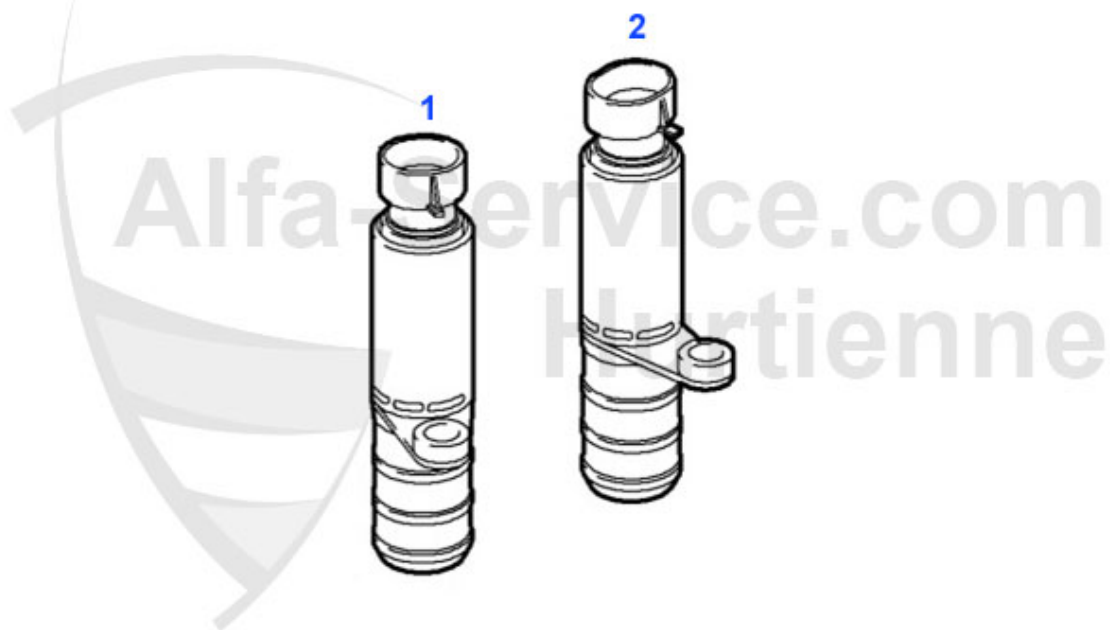

1 NWS53148 ELECTRO VALVE EXH. CAM, 159, BRERA >05, SPIDER >06 (4 cil.)

114.99 EUR

2 NWS53274 Electro Valve Inlet Cam, 159,Spider >06 (4 cil.), Brera

107.00 EUR