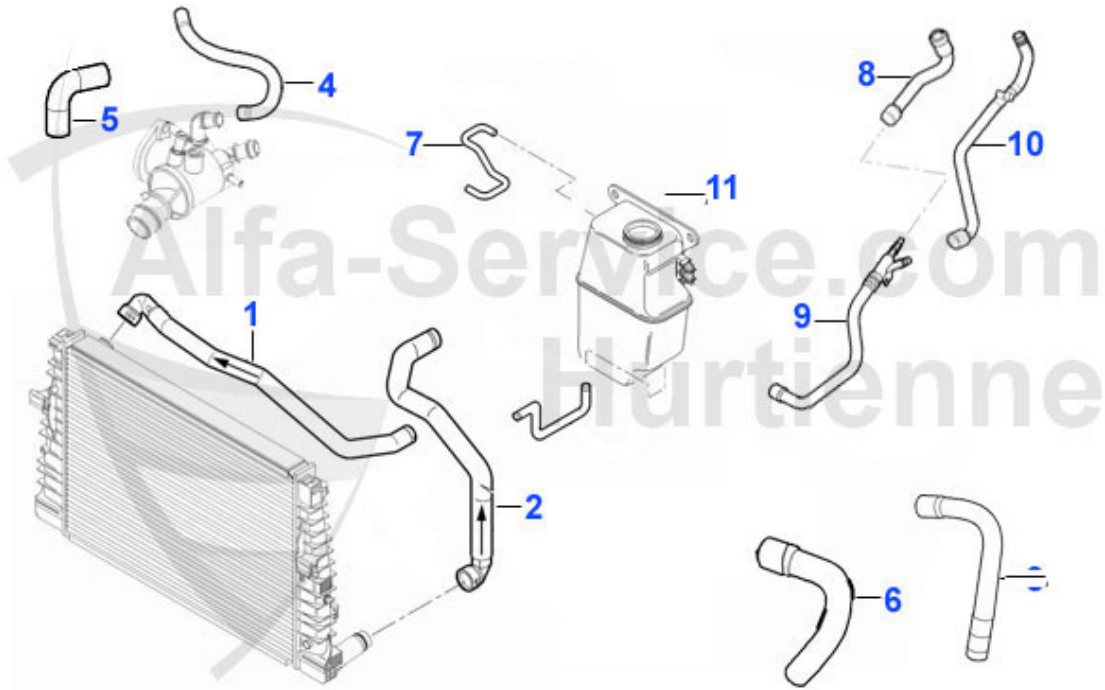

159 > ENGINE > COOLING SYSTEM > TUBES > 2.4 JTD

1	KWS99188 UPPER WATER HOSE 159 2.4JTD/BRERA 05</ SPIDER 06<	39.23 EUR
2	KWS93761 LOWER WATER HOSE 159 2.4JTD/BRERA 05</ SPIDER 06<	34.78 EUR
3	KWS94467 WATER HOSE 159 2.4JTD 20V, BRERA, SPIDER 05< THERMOSTAT-DISTRIBUTOR-WATERPUMP	***
4	KWS02903 WATER HOSE 159,147,156,166,GT 03-10, THERMOSTAT-DISTRIBUTOR (ONLY 2.4JTD)	***
5	KWS80936 CONNECTING HOSE WATERPUMP-DISTRIBUTOR 159 2.4JTD, BRERA 05</SPIDER 06<	30.59 EUR
6	KWS95625 WATER HOSE 159, BRERA, SPIDER 05-10 BETWEEN PREHEATING MANIFOLD AND EXHAUST- GAS RETURN (EGR) ONLY 2.4JTD	12.00 EUR
7	KWS01634 WATER HOSE TO THE EXPANSION TANK 159, BRERA, SPIDER 2.4JTD	***
8	KWS1631 LEFT HEATER HOSE 159, BRERA, SPIDER 2.4JTD 20V	***
9	KWS0063 LEFT HEATER HOSE 159, Brera, Spider 2.4JTD 20V FLYBACK, HOSE WITH DISTRIBUTOR	***
10	KWS1632 LEFT OUTER HEATER HOSE 159, BRERA, SPIDER 2.4JTD 20V (FLYBACK)	***
11	KWB16508 OVERFLOW CONTAINER 159 05-10/BRERA 05-10/SPIDER 06-10	29.50 EUR