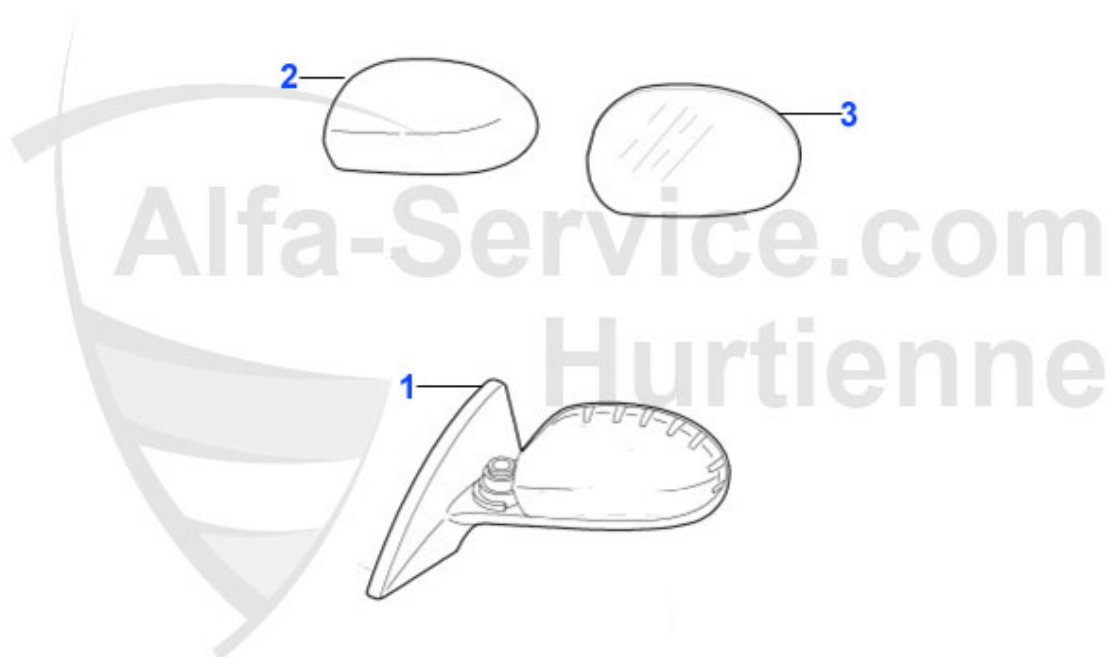

159 > BODY > MIRROR

1	ASP53026	OUTSIDE MIRROR ELECTRICAL VERSION LEFT ASPHERICAL, HEATED, WITH TEMPERATURE SENSOR "WITHOUT COVER"	209.00 EUR
1	ASP53018	OUTSIDE MIRROR ELECTRICAL VERSION RIGHT HEATED, WITHOUT COVER	209.00 EUR
1	ASP53027	OUTSIDE MIRROR ELECTR. VERSION LEFT,159 ASPHERICAL, HEATED, ELECTRICALLY OVER- TURNING, TEMPERATUR SENSOR, "WITHOUT COVER"	219.00 EUR
1	ASP53019	OUTSIDE MIRROR ELECTRICAL ALFA 159, ELECTRICALLY OVERTURNING, HEATED	219.00 EUR
1	ASP53028	OUTSIDE MIRROR ELECTRICAL LEFT HAND ALFA 159 WITH MEMORY FUNCTION, WITH TEMPERATUR SENSOR, HEATED, ASPHERICAL "WITHOUT COVER", electrically overturn	219.00 EUR
1	ASP53020	OUTSIDE MIRROR ELECTRICAL RIGHT HAND ALFA 159 WITH MEMORY FUNCTION,HEATED, "WITHOUT COVER", ELECRCICALLY OVERTURN	219.00 EUR
2	ASP59789	Cover for OUTER MIRROR ALFA 159 left primed	26.89 EUR
3	ASP40966	MIRROR GLASS ALFA 159 LEFT HAND, Blue ASPHERICAL, HEATED	30.89 EUR
3	ASP59788	Cover for OUTER MIRROR right hand, primed	26.89 EUR