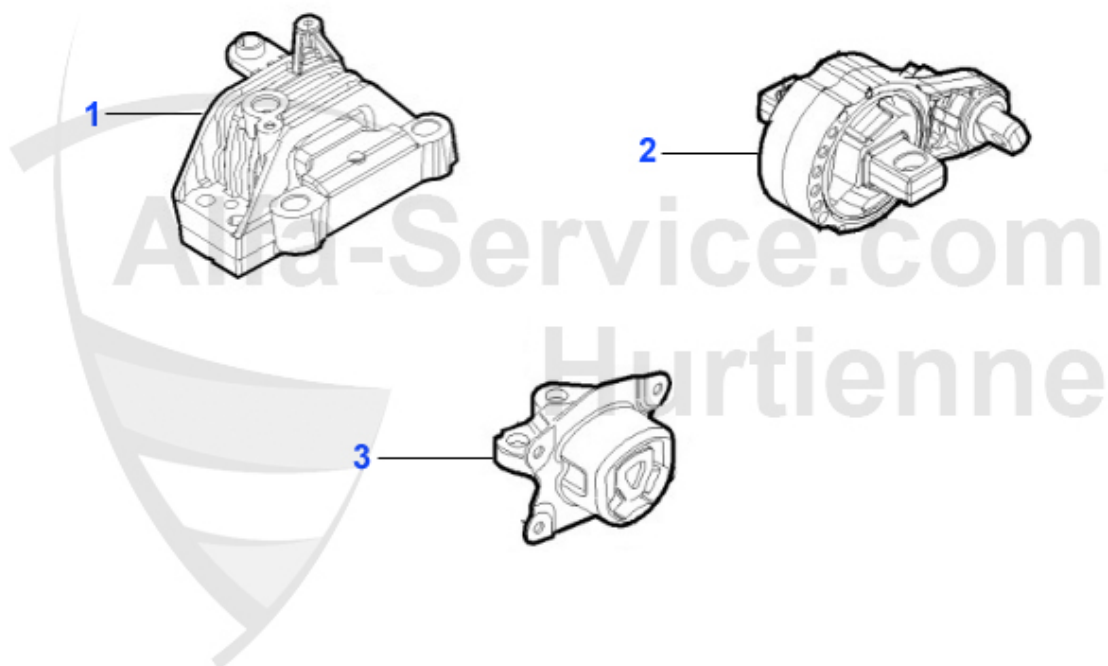

159 > ENGINE > ENGINE MOUNT > 1.8 TBi 16V

1	ML01604	FRONT UPPER ENGINE MOUNT ALFA 159 1.8 BZ	120.00 EUR
2	ML02602	CONNECTING ROD ALFA 159 05-11 1.8/1.9/ 2.2/3.2 BZ,BRERA 05-10 SPIDER 06-10 2.4 JTD	82.00 EUR
3	ML01603	REAR LOWER ENGINE MOUNT ALFA 156 1.8JTS 05-10	75.01 EUR