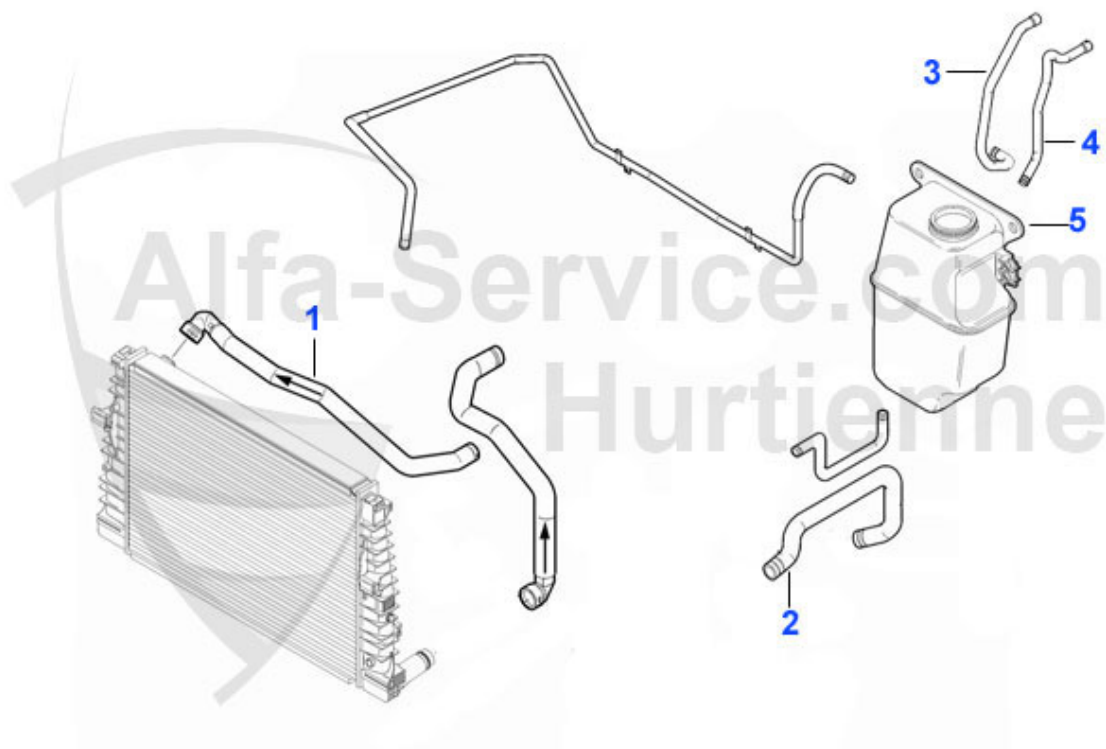

159 > ENGINE > COOLING SYSTEM > TUBES > 1.9 JTS

1	KWS00406 UPPER WATER HOSE 159 1.9/2.2/BRERA 05</ SPIDER 06<	128.52 EUR
2	KWS00126 WATER HOSE 156,BRERA,SPIDER 05-10 1.9JTS/2.2JTS THERMOSTAT-DISTRIBUTOR	***
3	KWS0074 RIGHT HEATER HOSE 159 1.9/2.2JTS 16V/ Brera,Spider	***
4	KWS0075 LEFT HEATER HOSE 159,BRERA,SPIDER 1.9/ 2.2JTS (FLYBACK)	***
5	KWB16508 OVERFLOW CONTAINER 159 05-10/BRERA 05-10/SPIDER 06-10	29.50 EUR