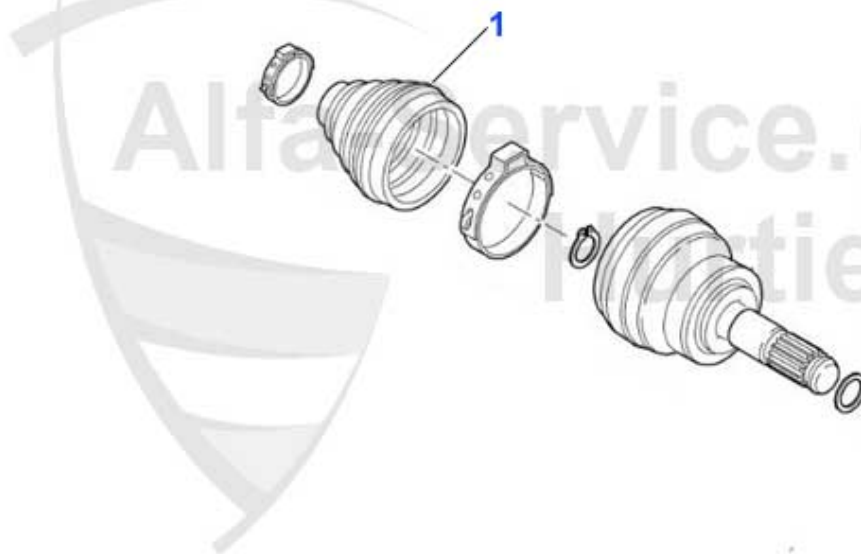

1	AMS15480-2AXLE BOOT AR159 2.4JTD/BRERA 05<,SPIDER 06< (WHEEL SIDE)	17.90 EUR
1	AMS15480-1AXLE BOOT AR159 1.8 WHEEL SIDE	13.99 EUR
1	AMS15480 AXLE BOOT AR159 1.9/2.2/1.9JTD/WHEEL SIDE (BRERA 05< + SPIDER 06<	17.90 EUR