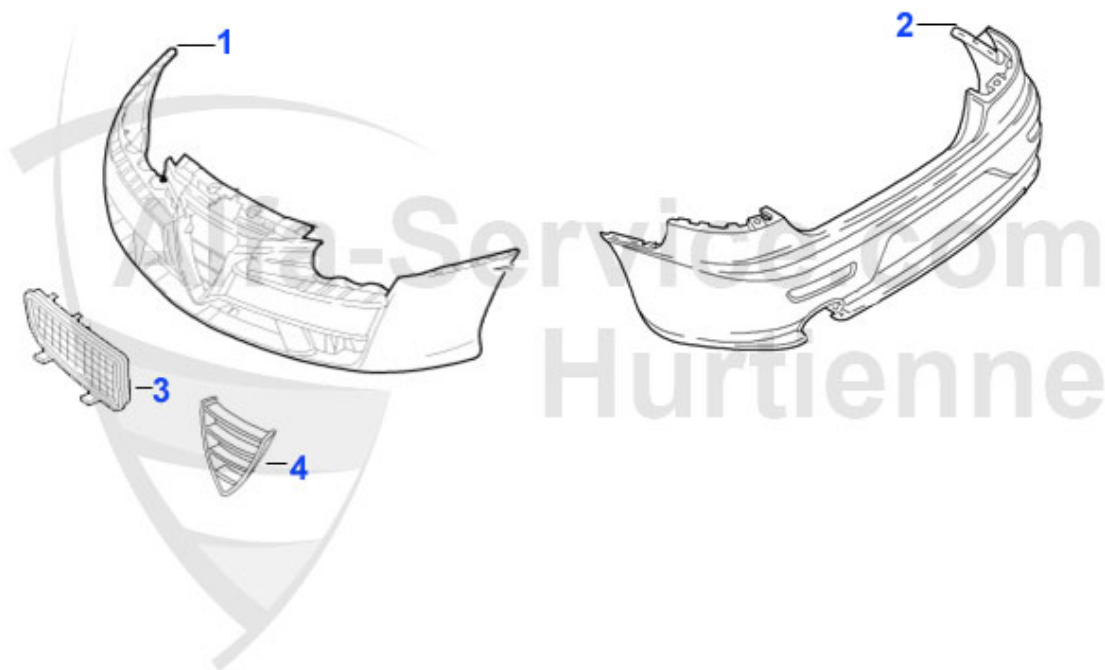

159 > BODY > BUMPER/GRILLE/PANEL

1	STF59746	FRONT BUMPER 159 05-08,GROUND COLOURED	330.97 EUR
2	STF71819	REAR BUMPER 159 2,2 SW 05-08, GROUND COLOURED	297.29 EUR
2	STF71815	REAR BUMPER 159 1,9 JTD 05-08	***
3	KG59065	RADIATOR GRILL 159 RIGHT	19.60 EUR
3	KG59066	RADIATOR GRILL 159 LEFT	31.50 EUR
4	KG90396	RADIATOR HEART 159 UPPER SECTION EMBLEM	14.49 EUR
4	KG54309	RADIATOR HEART 159 (SCUDETTO)	74.41 EUR