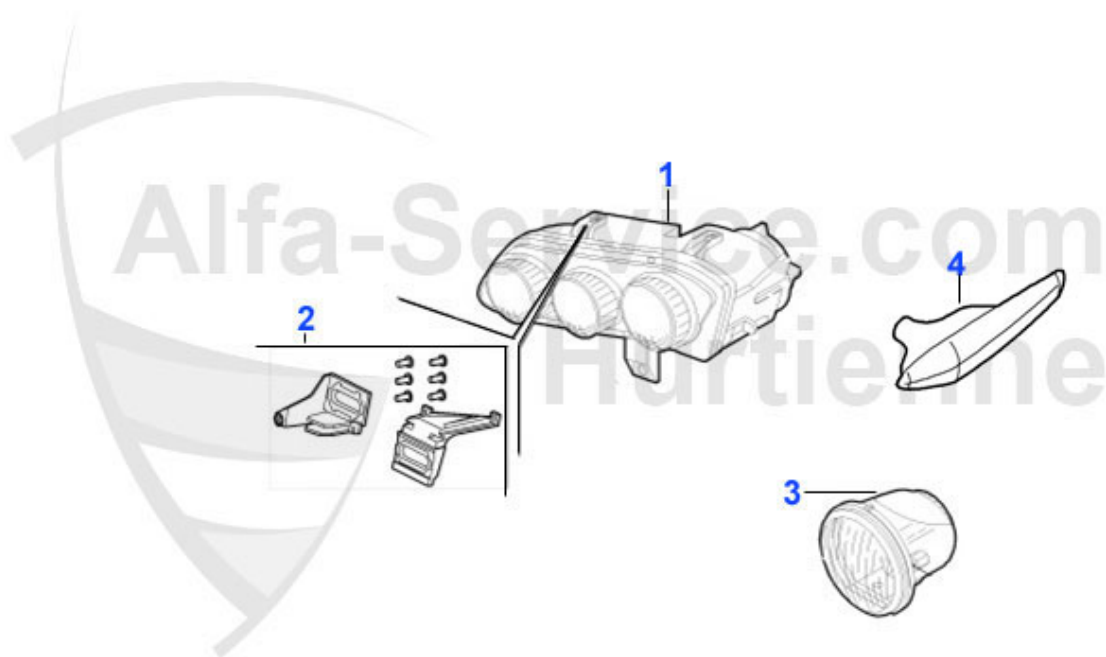

159 > BODY > LIGHTNING FRONT

1	SW83987	XENON HEADLIGHT ALFA 159 RIGHT HAND 09/2005>	848.99 EUR
1	SW83988	XENON HEADLIGHT ALFA 159 LEFT HAND 09/2005	848.99 EUR
1	SW82088	Hauptscheinwerfer H1 AR159 rechts Bj.05-08, Brera + Spider Bj.05>	214.78 EUR
1	SW82089	Hauptscheinwerfer H1 AR159 links Bj.05-08, Brera + Spider ab 05>	214.78 EUR
2	BFK01080	FIXING KIT MAIN LIGHT AR159, LEFT	13.61 EUR
3	NSW04508	FOG LAMP 159, BRERA >05, SPIDER >06	61.24 EUR
4	ZBL91106	ADDITIONAL DIRECTION INDICATOR LAMP 159, RIGHT	19.72 EUR
4	ZBL91105	ADDITIONAL DIRECTION INDICATOR LAMP 159, LEFT	19.72 EUR