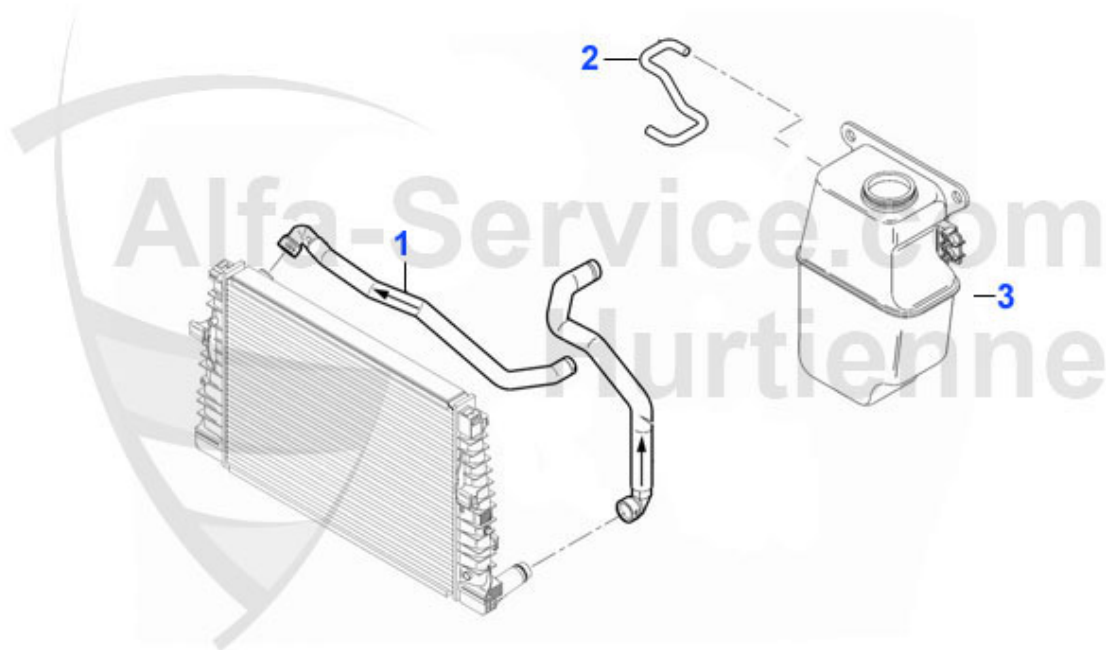

159 > ENGINE > COOLING SYSTEM > TUBES > 1.8 MPI/TBI

1	KWS95101 UPPER WATER HOSE 159 1.8	29.07 EUR
2	KWS95100 WATER HOSE TO THE EXPANSION TANK 159 1.8 16V	***
3	KWB16508 OVERFLOW CONTAINER 159 05-10/BRERA 05-10/SPIDER 06-10	29.50 EUR