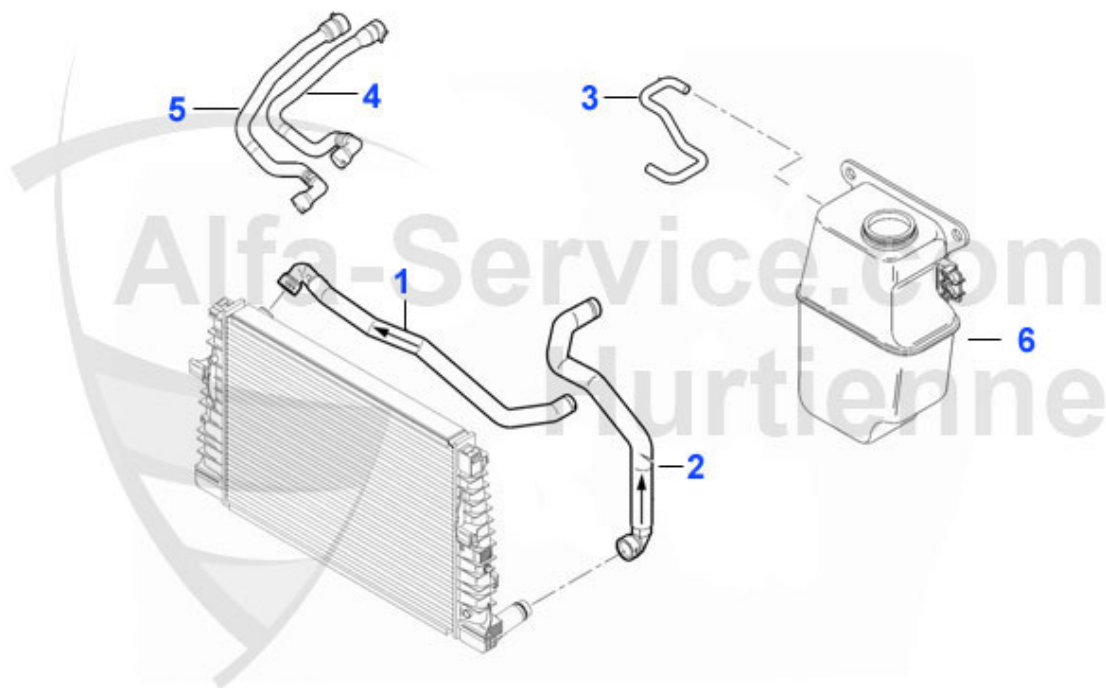

159 > ENGINE > COOLING SYSTEM > TUBES > 1.9 JTD

1	KWS98116 UPPER WATER HOSE 159 1.9JTD	36.02 EUR
2	KWS01560 LOWER WATER HOSE 159 1.9JTD (05-08)	***
3	KWS06322 WATER HOSE TO THE EXPANSION TANK 159 1.9JTD	***
4	KWS1077 RIGHT HEATER HOSE 159 1.9JTD	39.47 EUR
5	KWS1076 Heizungsschlauch rechts AR159 JTD 8V (Rücklauf)	***
6	KWB16508 OVERFLOW CONTAINER 159 05-10/BRERA 05-10/SPIDER 06-10	29.50 EUR