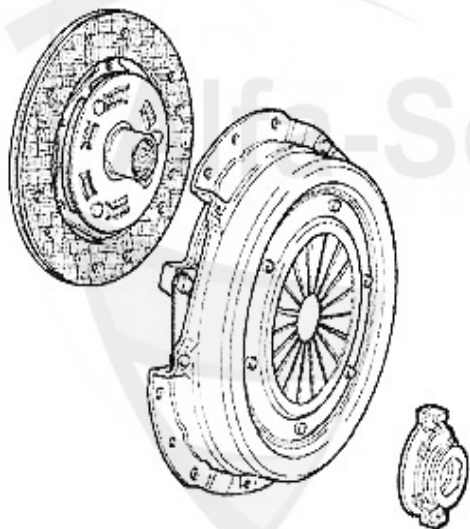

Kupplungs-Kit/Clutch Set gtv/spider (916) 1.8/2.0 TS

1. KK 576001  
Ø 215 mm  
1.8 TS

2. KK 789001  
Ø 230 mm  
2.0 TS

1	KK576001	CLUTCH SET 145/6 1.4/1.6/1.8 TS,GTV/ Spider (916)/155 1.6/1.8 TS 16V,2.0 TS 8V 92-99	183.63 EUR
2	KK789001	OE. 71734766 CLUTCH KIT 2.0 TS 16V 230 mm	269.00 EUR