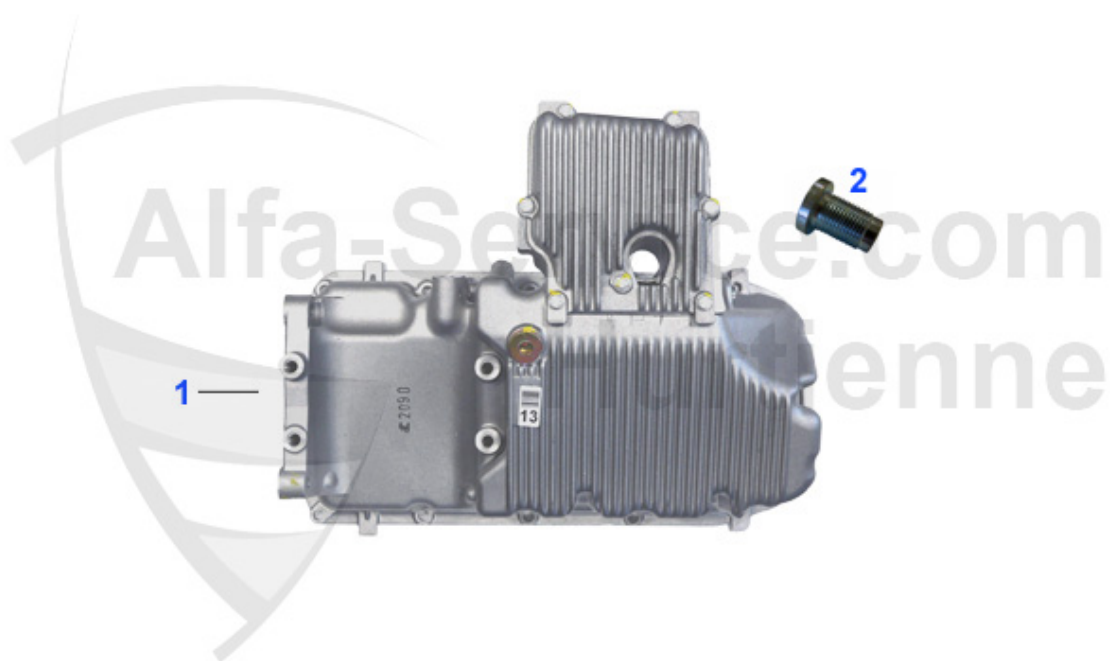

1 KB24126 OE. 71713064 PISTON 1.8 TS 16V AR32201

159.01 EUR

1 KB4044 OE. 71712811 PISTON AND LINER 75, 164, GTV/SPIDER (916) 3.0 V6 12V

\*\*\*

Brera/Spider (939) > ENGINE > ENGINE BLOCK > PIL PAN

1 OW90209 OE. 55190209 PIL PAN 145/6,147,155,156, gtv/spider (916),Nuovo GT

Kraftstoffpumpe/Fuel Pump gtv/spider (916) 2.0 JTS

---

---

1 KP4361 OE. 60684361 FUEL PUMP gtv/spider (916) 2.0 JTS

236.98 EUR

Kraftstoffpumpe/Fuel Pump gtv/spider (916) 2.0 V6 Turbo

1. KP 6416  
>1998

2. KP 6504  
1998>