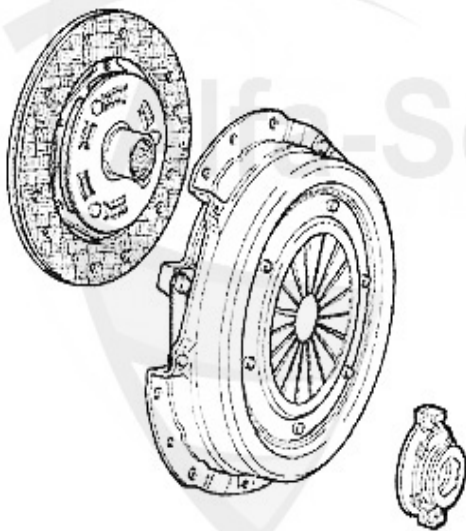

1. KK 739521  
Ø 235 mm

---

1 KK739521 OE. 71739521 CLUTCH KIT 147,156,916 GTA

295.00 EUR