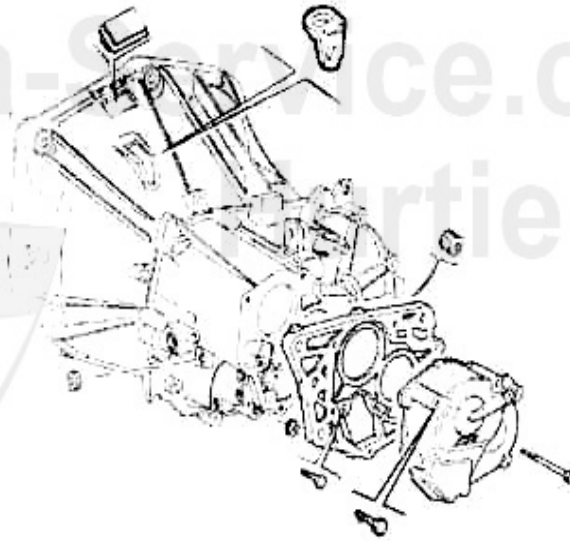

Ausrücker/Sleeve Bearing gtv/spider (916) 3.0 V6 24V

---

1. FH 11951

---

1 FH11951 OE. 46411951 Cover

18.84 EUR