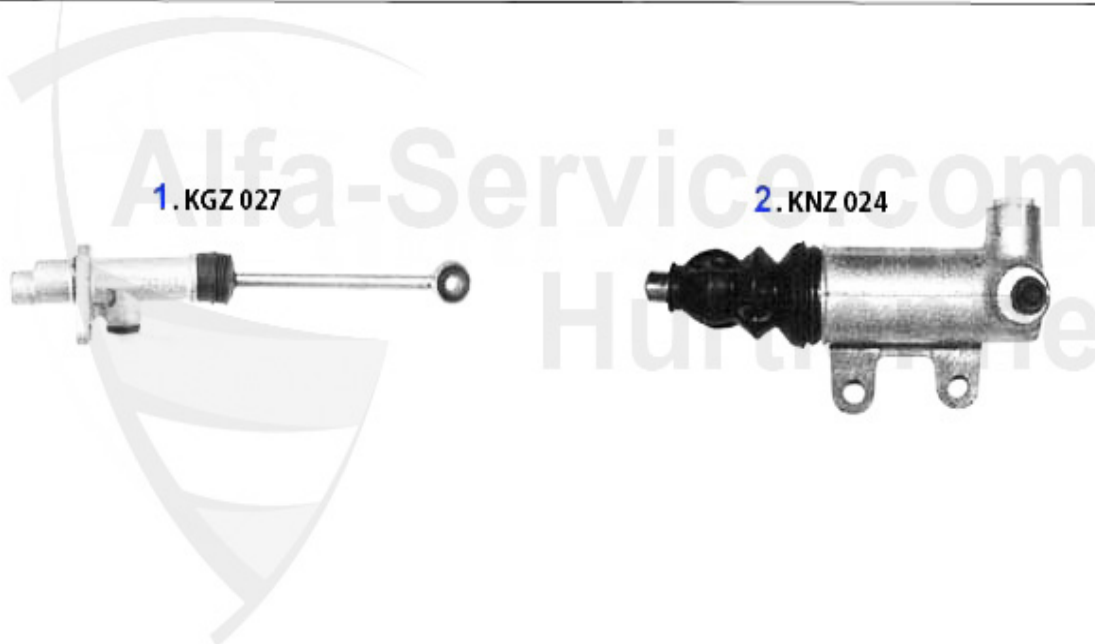

Kupplungsbetätigung/Clutch Actuation gtv/spider (916) 2.0 JTS

1	KGZ027	OE.60814827,CLUTCH MASTER CYLINDER 145/6,155,GTV/SPIDER(916)	69.00 EUR
2	KNZ008	OE. 60502665 CLUTCH SLAVE CYLINDER	51.50 EUR
2	KNZ024	OE.71739541 CLUTCH SLAVE CYL.145/6 155,0075933>,GTV/SPIDER(916) 07.95>	49.90 EUR