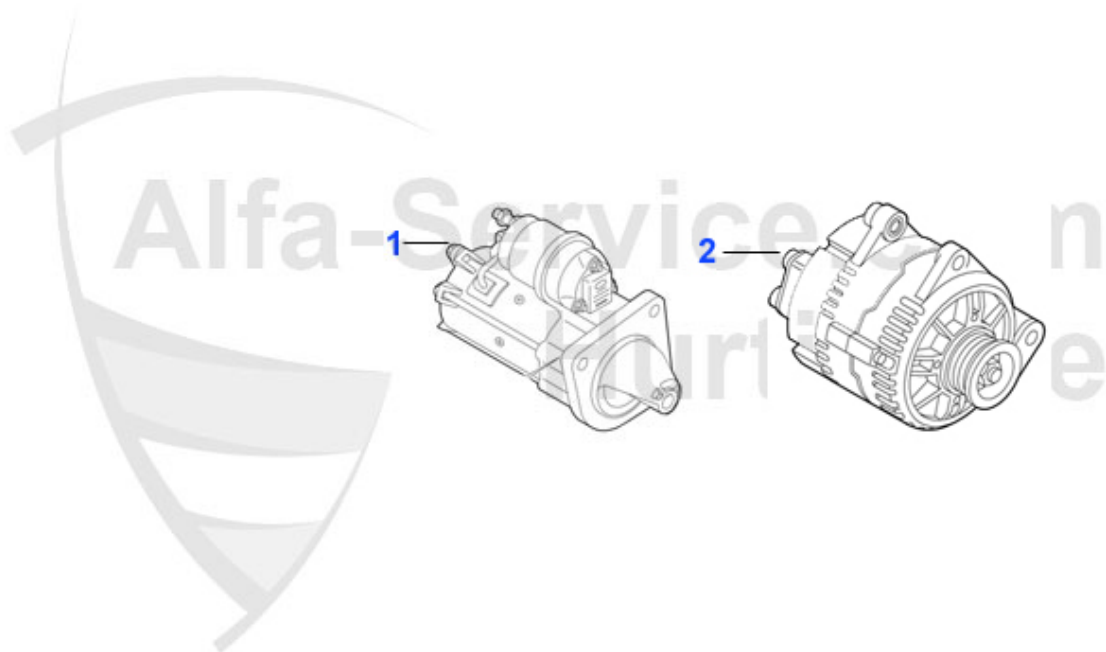

Brera/Spider (939) > ELECTRIC > ENGINE ELECTRIC > AGGREGATS

1	AN82321	STARTER AR 159 1,9 JTD 05-08	250.00 EUR
1	AN82340	Anlasser 159, Brera, Spider (05-10) 3,2 V6 AT-Teil mit Pfand	275.00 EUR
1	AN82330	Anlasser 159, Brera, Spider (05-10) 3,2 V6 Neuteil ohne Pfand	390.00 EUR
1	AN82322	Anlasser 159 1,9JTD (05-08) MITO (08-11) GT (03-10) AT-Teil mit Pfand	250.00 EUR
1	AN83906	Anlasser AR 159 2.2JTS + 1,9JTS auch Brera + Spider 05-10 AT-Teil mit Pfand	249.00 EUR
2	LI4290	Lichtmaschine 159,Brera, Spider 05-10 1,9JTS Neuteil kein Pfand	428.00 EUR
2	LI4260	Lichtmaschine 159, Brera, Spider, 2,2JTS (Neuteil kein Pfand)	420.00 EUR
2	LI4390	Lichtmaschine 159, Brera, Spider (05-10) 2,4JTD 20V AT-Teil mit Pfand	310.00 EUR
2	LI4370	ALTERNATOR 159,BRERA,SPIDER (05-10), MITO FROM 2011, NEW PART	410.00 EUR
2	LI4360	Lichtmaschine 159, Brera, Spider (05-10) MITO ab 2011 1,9 JTD 8V AT-Teil m. Pfand	290.00 EUR
2	LI4350	ALTERNATOR 159,BRERA,SPIDER (05-10), MITO FROM 2011 1.9 JTD 8V, NEW PART	410.00 EUR
2	LI4280	Lichtmaschine 159, Brera, Spider, 2,2JTS (AT-Teil m. Pfand)	258.00 EUR
2	LI4320	Lichtmaschine 159, Brera, Spider (05-10) 3,2 V6 AT-Teil mit Pfand	369.99 EUR
2	LI4310	Lichtmaschine 159, Brera, Spider(05-10) 3,2 V6 Neuteil kein Pfand	600.00 EUR
2	LI4300	Lichtmaschine 159, Brera, Spider 05-10 1,9JTS AT-Teil mit Pfand!	258.00 EUR
2	LI4340	Lichtmaschine 159 1,8 16V (05-10) AT-Teil mit Pfand	300.00 EUR