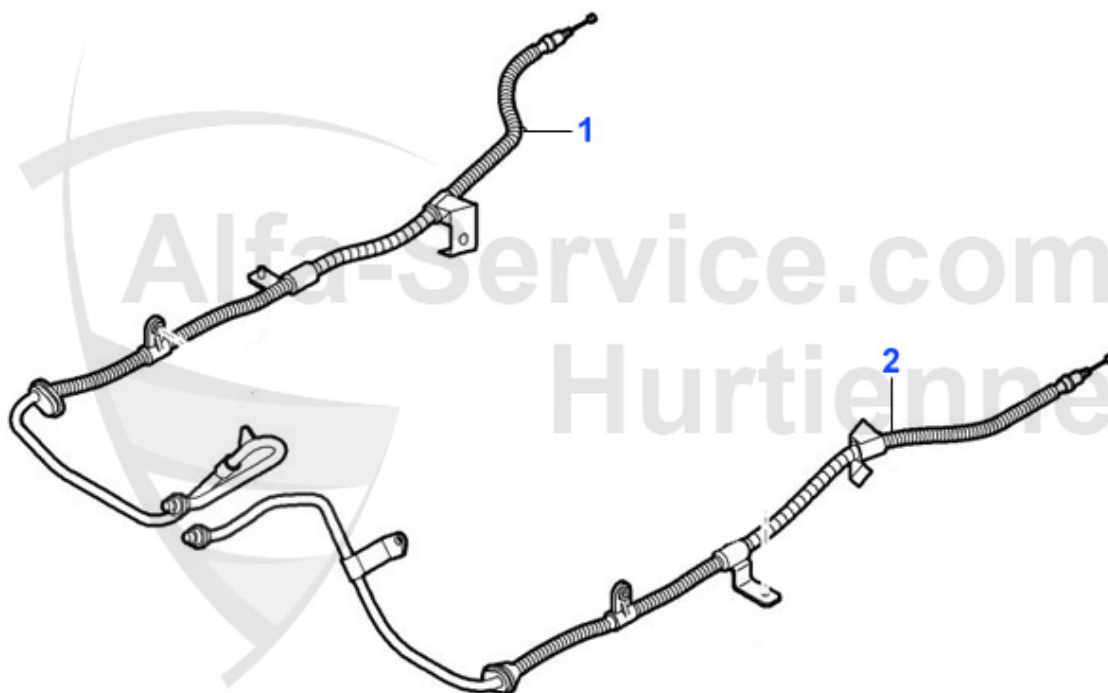

Brera/Spider (939) > BRAKE > BRAKE CABLE

1	HS5484	Handbremsseil rechts Brera 2005-2010 Spider 2006-2010	52.50 EUR
2	HS5483	Handbremsseil links Brera 2005-2010 Spider 2006-2010	52.50 EUR