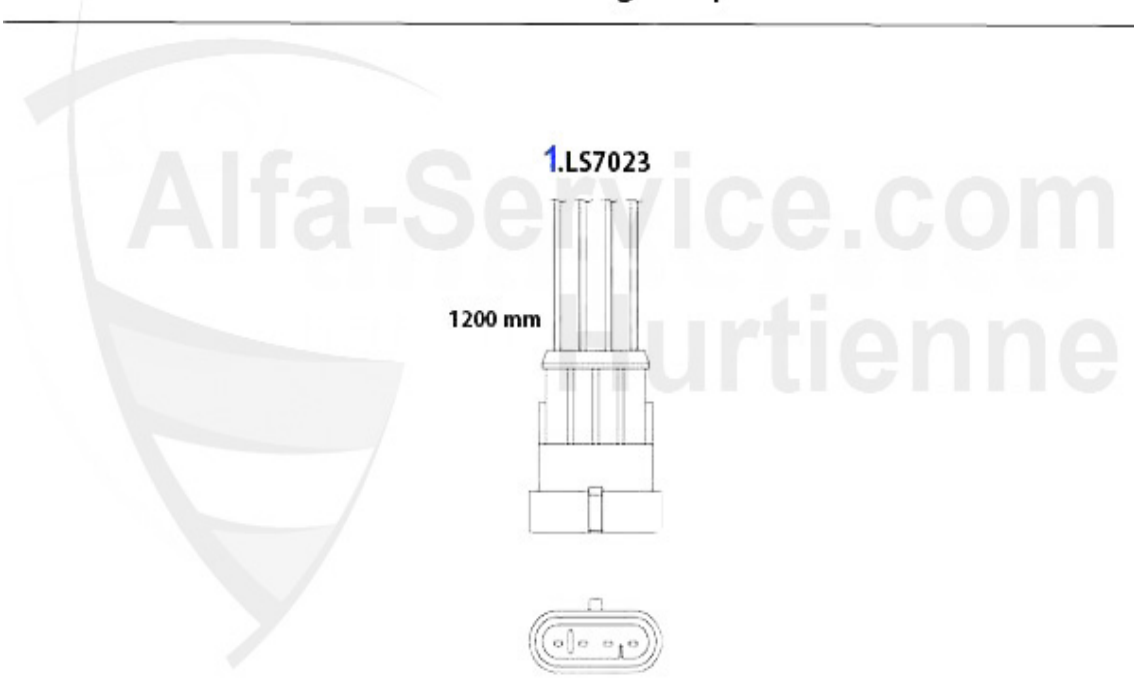

Lambda-Sonde/Lambda Probe gtv/spider (916) 3.0V6 12V

---

1. ---

1	LS7023	Lambda-Sonde 145/6 2.0 16V TS bj. 11.96>,156 1.6 16V TS ># 0023373, 164 Super 2.0 TS/3.0 V6/24V bj. 10.96>,Spider/gtv (916) 2.0 TS/3.0 V6/24V

78.99 EUR