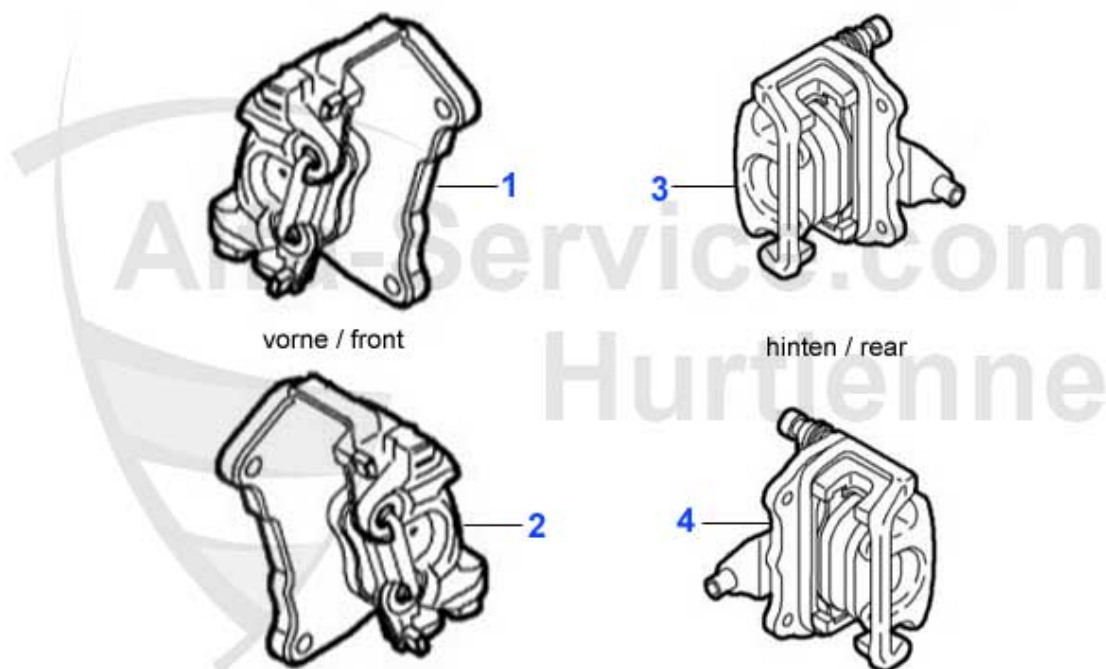

Brera/Spider (939) > BRAKE > CALIPERS

1	BZ416380	BRAKE CALIPER FR ALFA 159 (05-08) 1,8/1,9JTS/2,2JTS/BRERA 05>/SPIDER 06>/	***
2	BZ416379	BRAKE CALIPER FL ALFA 159 (05-08) 1,8/1,9JTS/2,2JTS/BRERA 05>/SPIDER 06>	***
3	BZ3652	Bremssattel hinten rechts 159,Brera Spider (05-09) 1,8TBi/2,4JTDM/3,2JTS/3,2JTS Q4/2,4JTDM Q4	328.20 EUR
4	BZ3651	Bremssattel hinten links 159,Brera, Spider (05-09) 1,8TBi/2,4JTDM/3,2JTS/3,2JTS Q4/2,4JTDM Q4/	328.20 EUR