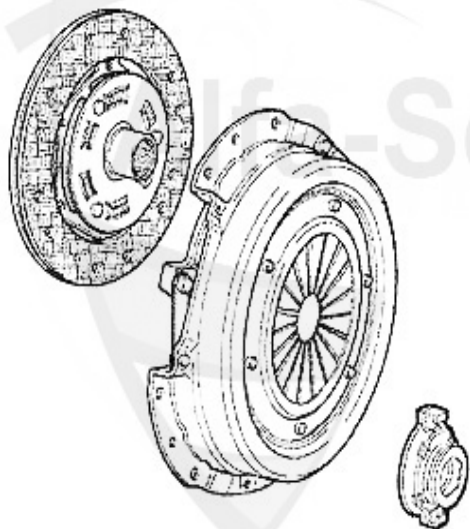

## Kupplungs-Kit/Clutch Set gtv/spider (916) 3.0 V6 24V

1. KK 727001  
Ø 235 mm  
gtv B.j >98

2. KK 735943  
Ø 235 mm  
gtv/spider Bj. 98>

1	KK727001	CLUTCH-KIT 717 34 944/607 78 039/5896173	369.00 EUR
2	KK735943	OE. 71735943 CLUTCH KIT 166,gtv/spider (916) 3.0 V6 24V = OE. 71718090	368.28 EUR