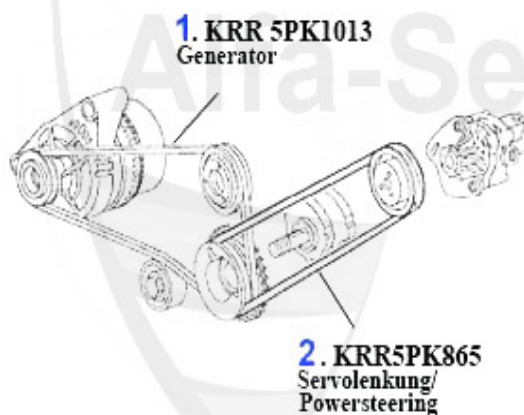

Keilriemen/V-Belt gtv/spider (916) 3.0 V6 12V

ohne/without
Klimaanlage/AC: