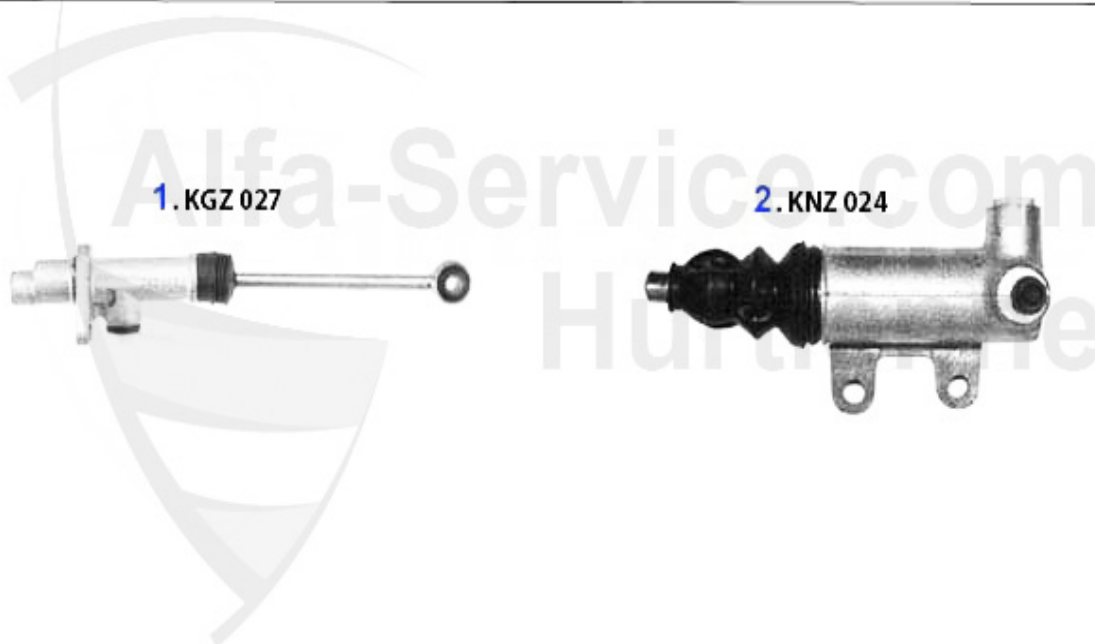

Brera/Spider (939) > DRIVETRAIN > CLUTCH ACTUATION > 1.8/2.0 TS

Kupplungsbetätigung/Clutch Actuation gtv/spider (916) 1.8/2.0 TS

1	KGZ027	OE.60814827,CLUTCH MASTER CYLINDER 145/6,155,GTV/SPIDER(916)	69.00 EUR
2	KNZ008	OE. 60502665 CLUTCH SLAVE CYLINDER	51.50 EUR
2	KNZ024	OE.71739541 CLUTCH SLAVE CYL.145/6 155,0075933>,GTV/SPIDER(916) 07.95>	49.90 EUR