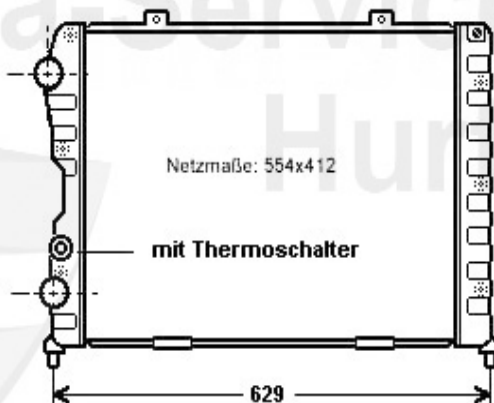

Kühler/Radiator gtv/spider 2.0 V6 Turbo

1. MK 22883

1 MK22883 RADIATOR GTV/SPIDER (916) 2.0 V6 Turbo, 3.0 V6 all 1.8/2.0 16V TS
UNTIL # 6023907

360.00 EUR