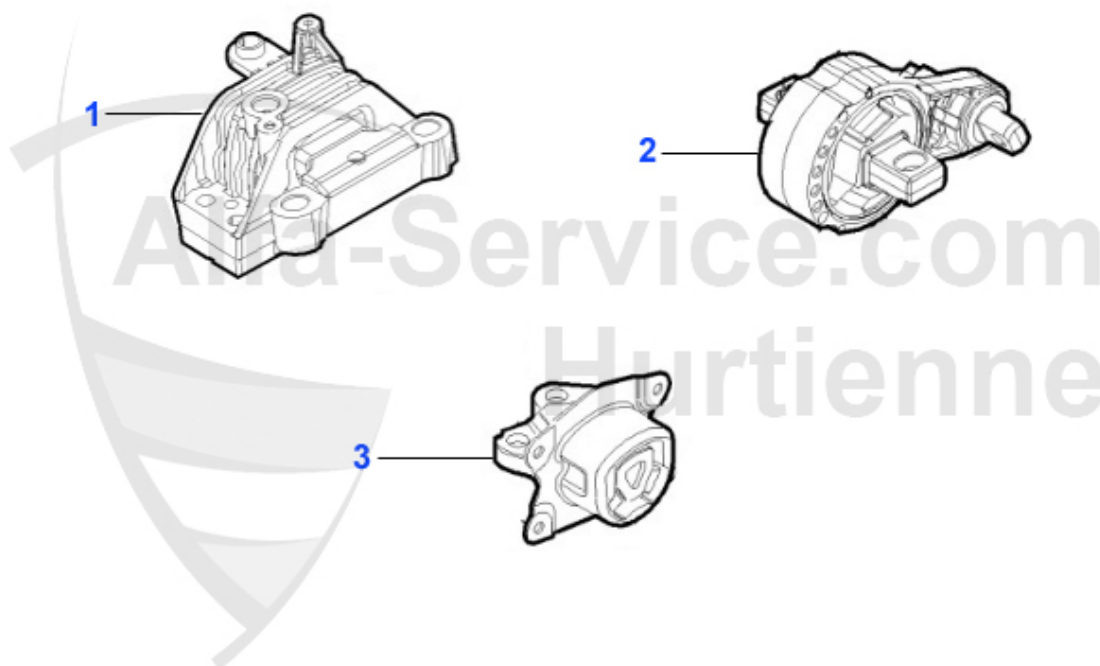

1. WP 81355

---

1 WP81355 OE. 60816018 WATERPUMP V6 24V

99.00 EUR

1 KWB16508 OVERFLOW CONTAINER 159 05-10/BRERA 05-10/SPIDER 06-10

29.50 EUR

Brera/Spider (939) > ENGINE > ENGINE MOUNT > 2.2 JTS 16V

1	ML94071	FRONT UPPER ENGINE MOUNT ALFA 159 05-10, BRERA 05-10, SPIDER 06-10 1.9/2.2 BZ	***
2	ML01607	LOWER ENGINE MOUNT 159, BRERA, SPIDER 2.2 JTS CF4 (05-11)	***
2	ML01608	ENGINE CONNECTING ROD 159, BRERA, SPIDER 2.2 JTS CF4 (05-11)	***
3	ML05985	REAR ENGINE MOUNT ALFA 159, BRERA, SPIDER 1.9 JTS 16V/2.2 JTS 16V/3.2 V6 GEARBOX SIDE	***