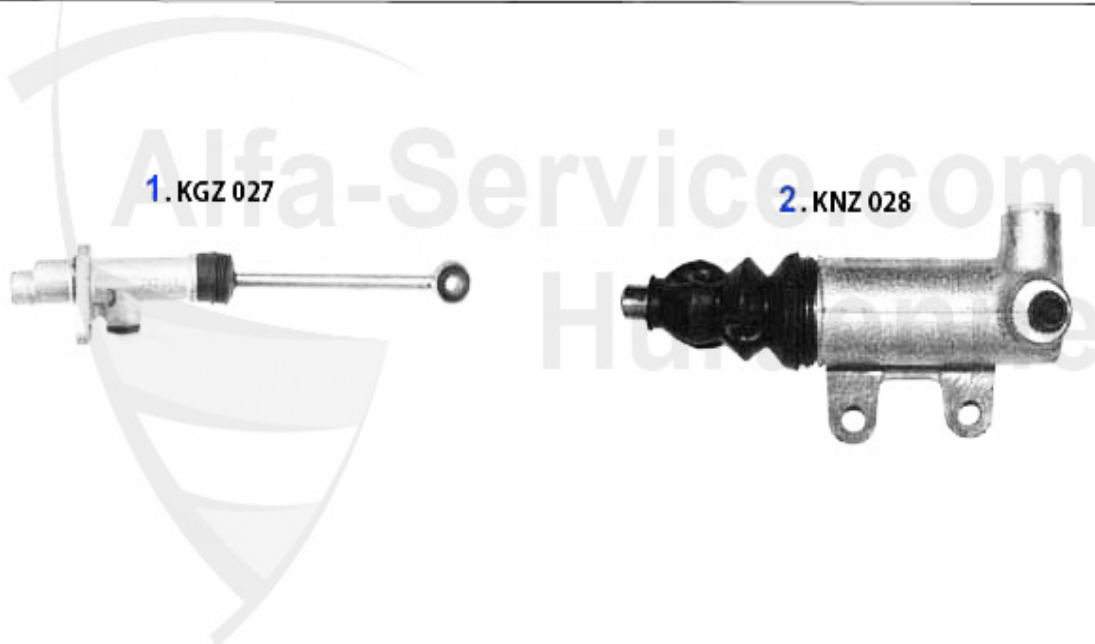

Kupplungsbetätigung/Clutch Actuation gtv/spider (916) 3.2 V6 24V

1	KGZ027	OE.60814827,CLUTCH MASTER CYLINDER 145/6,155,GTV/SPIDER(916)	69.00 EUR
2	KNZ028	OE. 60801577 CLUTCH SLAVE CYLINDER	51.50 EUR
2	KNZ008	OE. 60502665 CLUTCH SLAVE CYLINDER	51.50 EUR