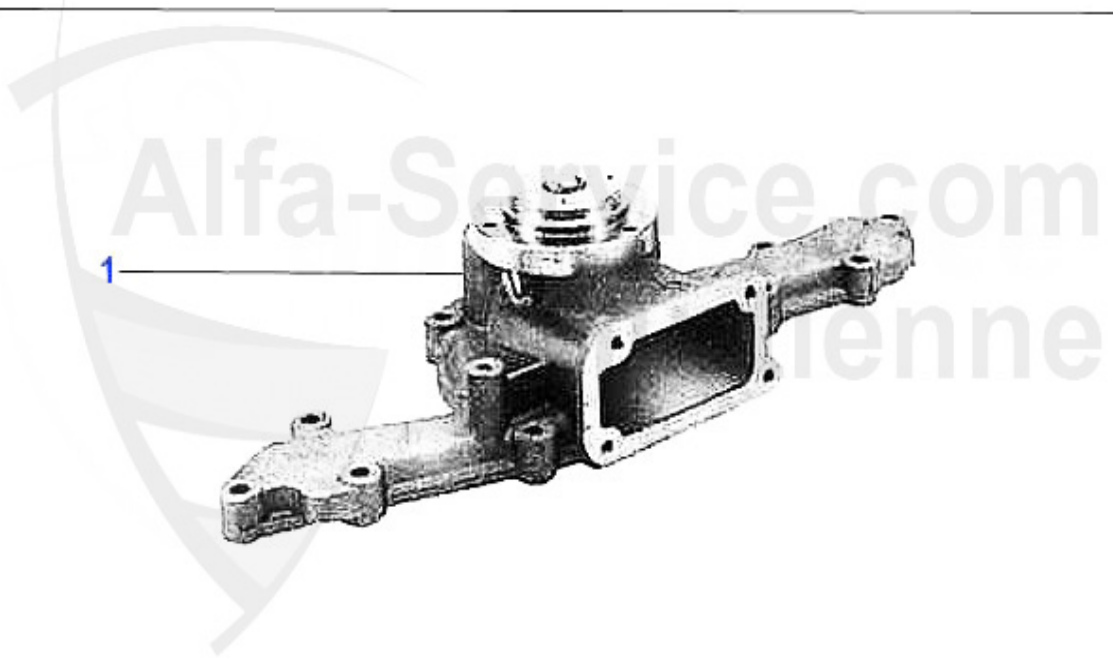

## Thermostat gtv/spider (916) 3.0 V6

---

1. TH 657187

---

1 TH657187 THERMOSTAT 155,156,166,GTV,SPIDER (916) 6 CYL. (WITH HOUSING)

54.00 EUR

Wasserpumpe/Waterpump gtv/spider (916) 3.0 V6

---