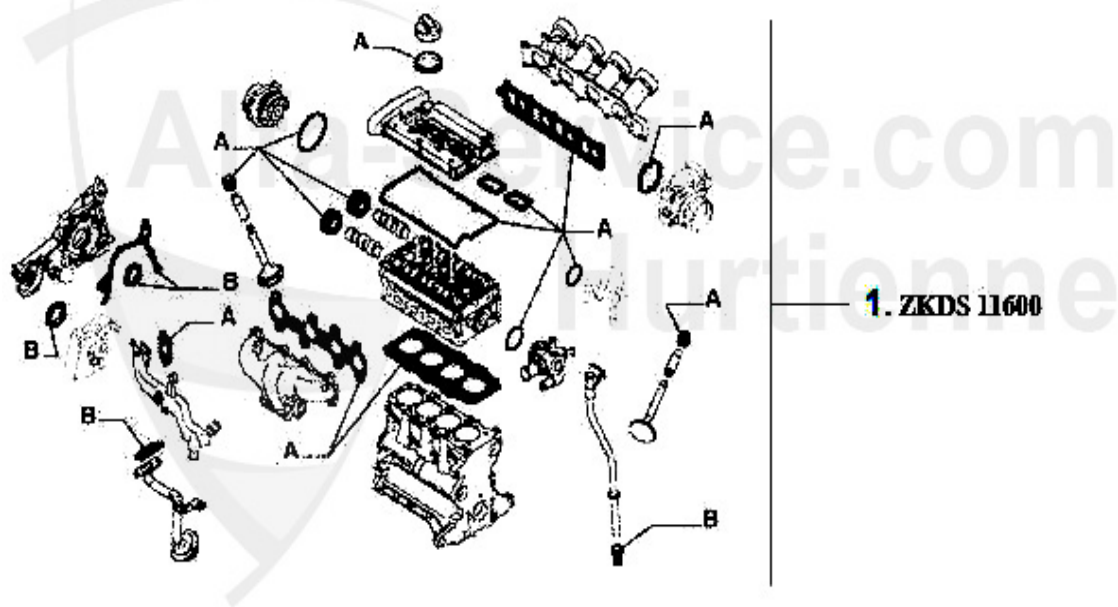

Kopfdichsatz/Head Set gtv/spider (916) JTS

1 ZKDS11600 HEAD GASKET SET 156,GTV/SPIDER (916) NUOVO GT 2.0 JTS

130.79 EUR