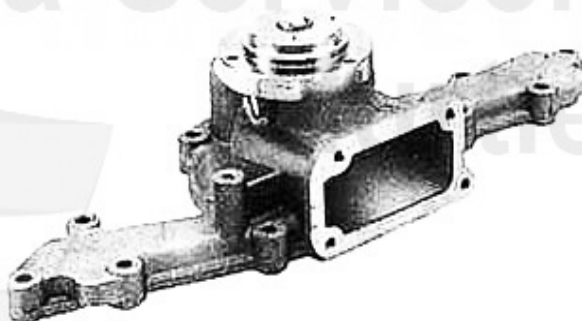

## Thermostat gtv/spider (916) 2.0 V6 Turbo

---

1. TH 614637

---

1 TH614637 OE. 60614637 THERMOSTAT 916 2.0 V6 Turbo

\*\*\*

Wasserpumpe/Waterpump gtv/spider (916) 2.0 V6 Turbo

---