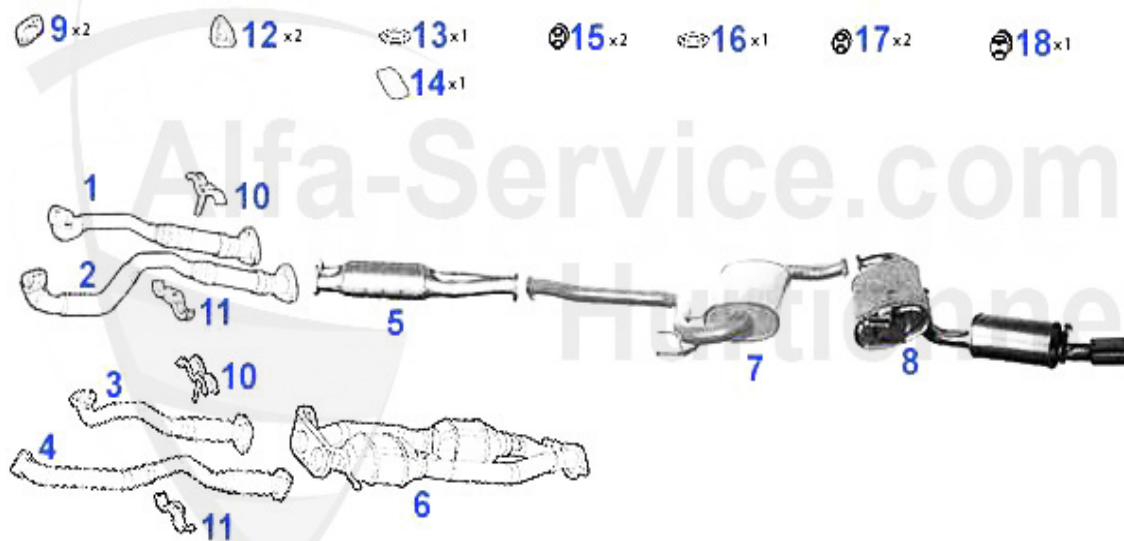

Abgasanlage/Exhaust System gtv/spider (916) 3.0 V6 24V

gtv/spider (916) 3.0 V6 24V

'95-

1	VR620490	OE. 60620490	EXHAUST PIPE gtv (916) 3.0 V6 24V 1995-98	428.40 EUR
1	VR656119	OE. 60656119	EXHAUST PIPE gtv (916) 3.0 V6 24V 1998>	320.00 EUR
2	VR658028	OE. 60658028	EXHAUST PIPE gtv (916) V6 24V	416.50 EUR
3	VR69658	OE. 60669658	EXHAUST PIPE FR 147 GTA	265.70 EUR
4	VR69659	OE. 60669659	EXHAUST PIPE FL 147 GTA	327.25 EUR
5	KAT102233	OE. 60583950	KATALYSATOR gtv/spider (916) V6 3.0 12/24V CF2, 2.0 V6 Turbo CF2 >1998	935.59 EUR
6	KAT70380	OE. 60670380	KATALYSATOR gtv/spider (916) 3.0/3.2 V6 24V CF3	1064.85 EUR
7	MSD102106		MIDDEL SILENCER GTV/SPIDER 95>	180.76 EUR
8	NSD102109		REAR SILENCER GTV/SPIDER (916) 95 >	230.82 EUR
9	SAT54239		Dichtung/Hosenrohr 156,164 Super, 166,gtv/spider (916) V6 24V	10.14 EUR
10	SAT809014		Oberteil f. Klemmhalter Vorderrohr 164 Super,gtv/spider (916) 3.0 V6	***
11	SAT809013		Unterteil f. Klemmhalter Vorderrohr 164 Super,gtv/spider (916) 3.0 V6	7.08 EUR
12	SAT573540		FRONT PIPE/CAT GASKET 164 SUPER,GTV/ SPIDER (916) 3.0 V6	5.13 EUR
13	SAT094003		MUFFLER RING FOR VARIOUS MODELS	10.15 EUR
14	SAT094484		Dichtung VSD/Kat Diverse	9.75 EUR
15	SAT091143		SILENT BLOC MUFFLER SUSPENSION SPIDER/ GTV (916),156,166,147 1.9JTD 8/16V	3.53 EUR
16	SAT091014		SILENT BLOC REAR SILENCER SUSPENSION SPIDER/GTV (916)	4.11 EUR