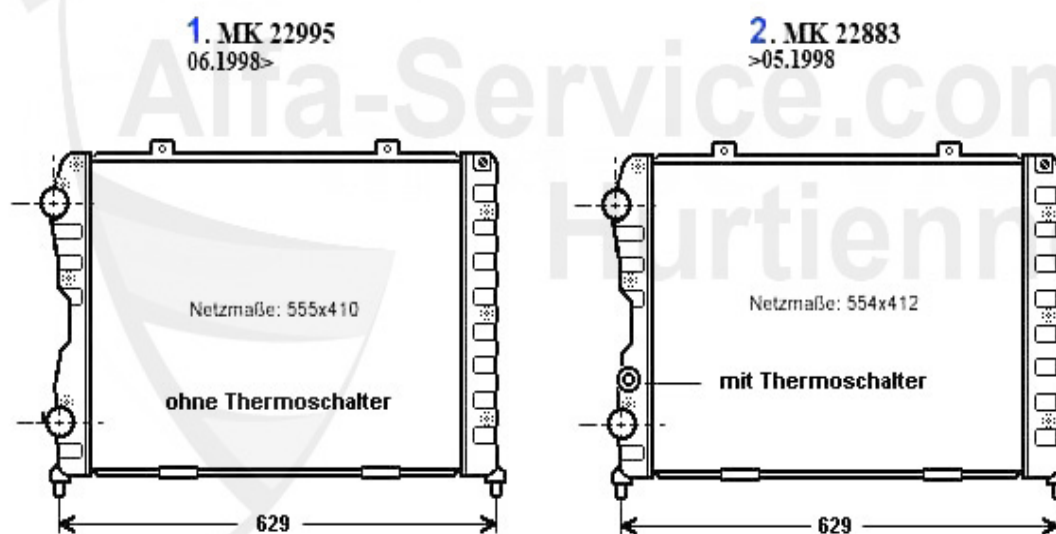

Motorkühler/Radiator gtv/spider (916) 3.0 V6

1	MK22995	OE. 60628578 RADIATOR	359.00 EUR
2	MK22883	RADIATOR GTV/SPIDER (916) 2.0 V6 Turbo, 3.0 V6 all 1.8/2.0 16V TS UNTIL # 6023907	360.00 EUR