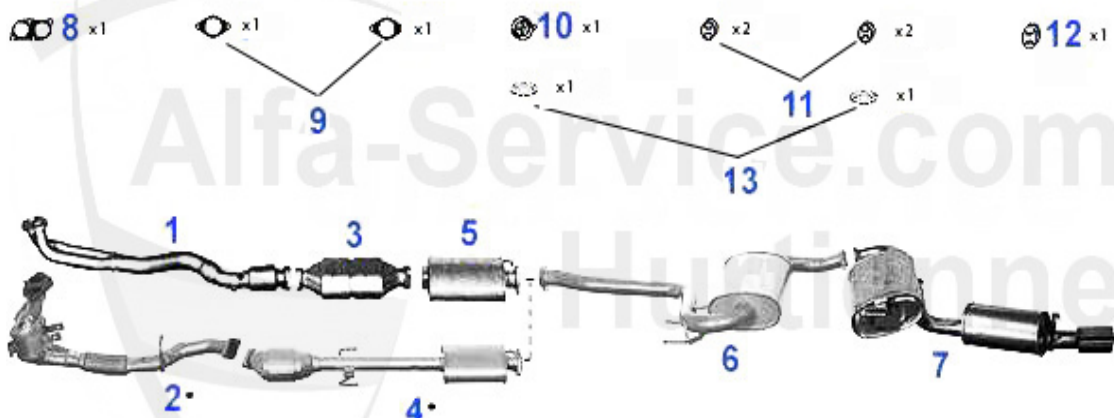

Brera/Spider (939) > EXHAUST SYSTEM > EXHAUST SYSTEM > 1.8/2.0 TS

Abgasanlage/Exhaust System gtv/spider (916) 1.8/2.0 TS

SPIDER / GTV 16V TWIN SPARK 1.8i/2.0i

• 2.0 (EURO 3) (02/02-)

'95-

1	VSD102101 FRONT MUFFLER SPIDER/GTV (916) 1.8 & 2.0 TS 95> 145/6,155 2.0 16V TS 95-96	188.14 EUR
2	KAT74780 OE. 60674780 EXHAUST PIPE CATALIZED gtv/spider (916) 2.0 TS > #7014390 VERSION: "MARELLI/DESCAMP"	924.30 EUR
2	KAT78256 OE. 60678256 EXHAUST PIPE CATALIZED gtv/spider (916) 2.0 TS CF3 > #7014390 VERSION: "ZEUNA"	901.73 EUR
3	KAT113133 CATALYST SPIDER/GTV (916) 1.8 & 2.0 TS 95>,155 2.0 ie TS (CAT AND CENTRE 2 PIECES)	645.27 EUR
4	KAT67547 OE.60667547 SILENCER CATALIZED gtv/spider (916) 2.0 TS CF3	660.91 EUR
5	MSD102103FRONT SILENCER GTV/SPIDER (916) 1.8/2.0 TS	115.41 EUR
6	MSD102106MIDDEL SILENCER GTV/SPIDER 95>	180.76 EUR
7	NSD102109 REAR SILENCER GTV/SPIDER (916) 95 >	230.82 EUR
8	SAT094474 Dichtung VSD spider/gtv (916) 145/6,155,156 2.0 TS 16V	10.77 EUR
9	SAT094487 CATALYST GASKET SPIDER/GTV (916)	5.08 EUR
10	SAT091012 OE 60503033, RUBBER/EXHAUST MOUNTING DIVERSE TYPES	4.00 EUR
11	SAT091143 SILENT BLOC MUFFLER SUSPENSION SPIDER/ GTV (916),156,166,147 1.9JTD 8/16V	3.53 EUR
12	SAT091014 SILENT BLOC REAR SILENCER SUSPENSION SPIDER/GTV (916)	4.11 EUR
13	SAT094003 MUFFLER RING FOR VARIOUS MODELS	10.15 EUR