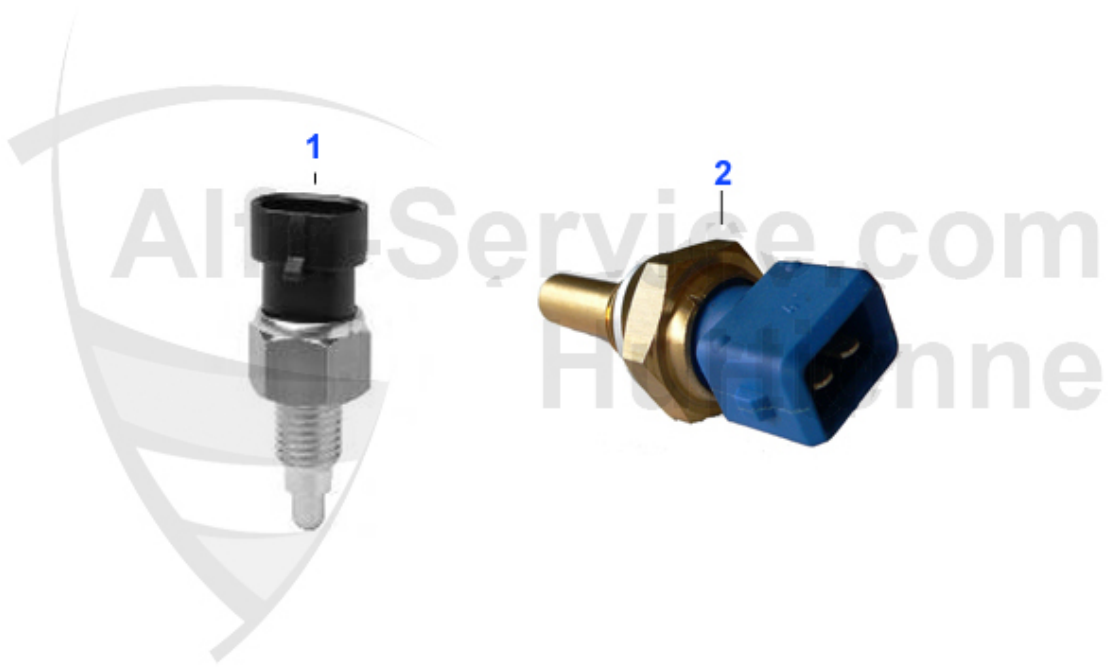

Brera/Spider (939) > ELECTRIC > ENGINE ELECTRIC > SENSOR

1	RFS9099	REVERSING LIGHT SWITCH 159,BRERA,SPIDER, MITO	7.43 EUR
2	WTG60145	TEMPERATUR SENSOR 33(905/7),75,155,164 164 /Super,Spider 115,RZ/SZ, Spider/GTV (916)	13.99 EUR