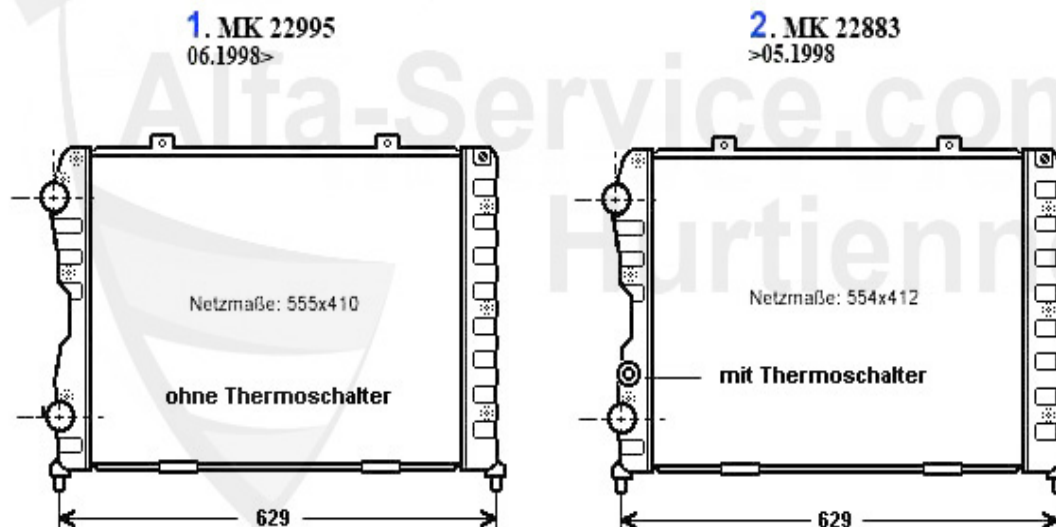

Kühler/Radiator gtv/spider (916) 1.8/2.0 TS

1	MK22995	OE. 60628578 RADIATOR	359.00 EUR
2	MK22883	RADIATOR GTV/SPIDER (916) 2.0 V6 Turbo, 3.0 V6 all 1.8/2.0 16V TS UNTIL # 6023907	360.00 EUR