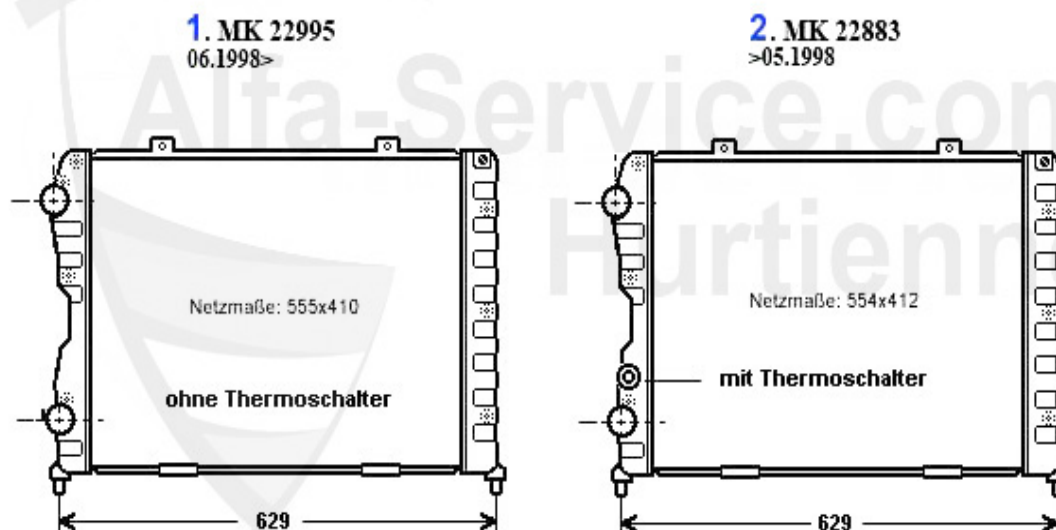

Motorkühler/Radiator gtv/spider (916) V6 24V

1	MK22995	OE. 60628578 RADIATOR	359.00 EUR
2	MK22883	RADIATOR GTV/SPIDER (916) 2.0 V6 Turbo, 3.0 V6 all 1.8/2.0 16V TS UNTIL # 6023907	360.00 EUR