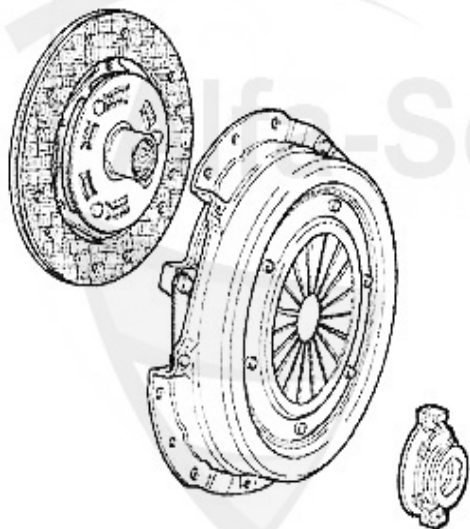

## Kupplungs-Kit/Clutch Set gtv/spider (916) 2.0 JTS

---

1. KK 190116  
Ø 230 mm

---

1 KK190116 OE. 55190116 KIT CLUTCH gtv/spider (916) 2.0 JTS

324.73 EUR