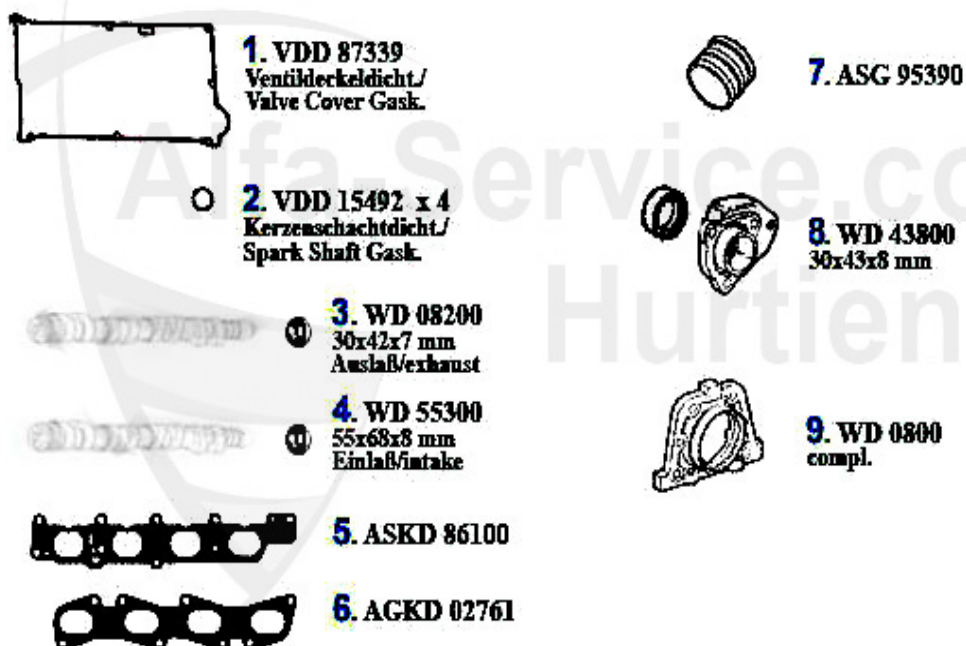

Dichtungen Motor/Gaskets Engine gtv/spider (916) JTS

1	VDD87339 VALVE COVER SEAL 2.0 JTS 156,GTV/SPIDER (916),NUOVO GT INCL. 4 GASKET RINGS	35.00 EUR
2	VDD15492 Kerzenschachtdichtung TS 16V	3.69 EUR
3	WD08200 CAMSHAFT 145/6,155,156,GTV/SPIDER (916), 166 VARIOUS 96-01	11.84 EUR
4	WD55300 siri nockenwelle 145/6,155,156 1.6,1.7,1.8,2.0 16V TS	16.97 EUR
5	ASKD86100Ansaugkrümmerdichtung 156,gtv / spider (916), Nuovo GT 2.0 JTS	57.49 EUR
6	AGKD02761EXHAUST MANIFOLD GASKET 145/6,147,155, 156,166,GTV/SPIDER (916) TS/JTS 16 V STARTING FROM YEAR 1998	22.22 EUR
7	ASG95390 Ansauggummi 145/6,147,155,156,166, gtv/spider (916),Nuovo GT TS 16V	8.72 EUR
8	WD43800 Siri Kurbelwelle vorne (Riemensch.) 145/6 1.9 TD Bj. 94-99,147 2.0 TS 155 1.9 TD Bj. 93-97,155 2.0 TS 16V 2.0 16V Turbo	9.75 EUR
9	WD0800 OIL SEAL CRANKSHAFT REAR (FLYWHEEL) 147 1.6 TS 16V/1.9 JTD 03>, 156 1.9/2.4 JTD 00>	47.50 EUR