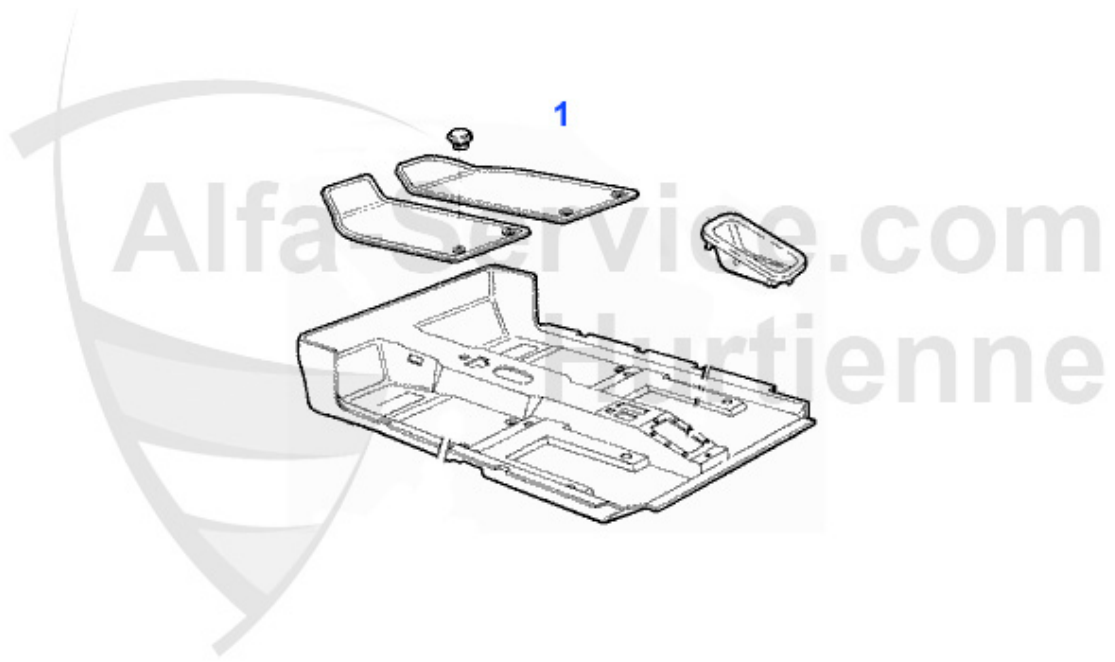

- 1 FMS 939 FLOOR MAT SET SPIDER 2006> BLACK/RED LOGO, TUFTVELOURS, LOOPED, REAR COATING: LATEX FINE EMBOSSING WITH ORIGINAL FASTENING

73.49 EUR

1 CT11321878

0 cassetten-teppich spider (916) bj. 95 - 98 schwarz,kopl. mit fussmatten