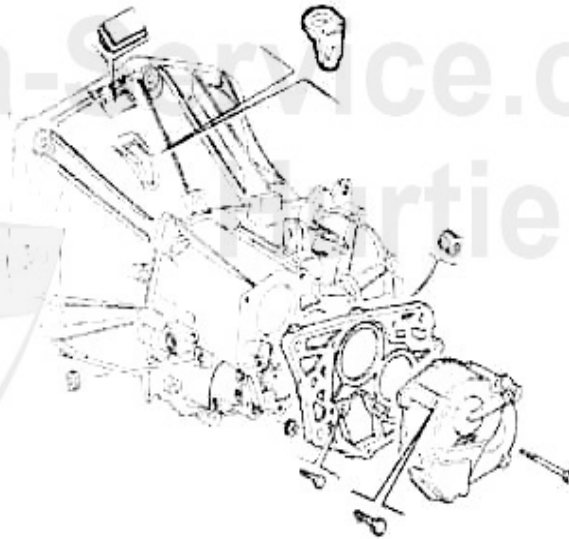

Ausrücker/Sleeve Bearing gtv/spider (916) 3.0 V6 12V

---

1. FH 11951

---

1 FH11951 OE. 46411951 Cover

18.84 EUR