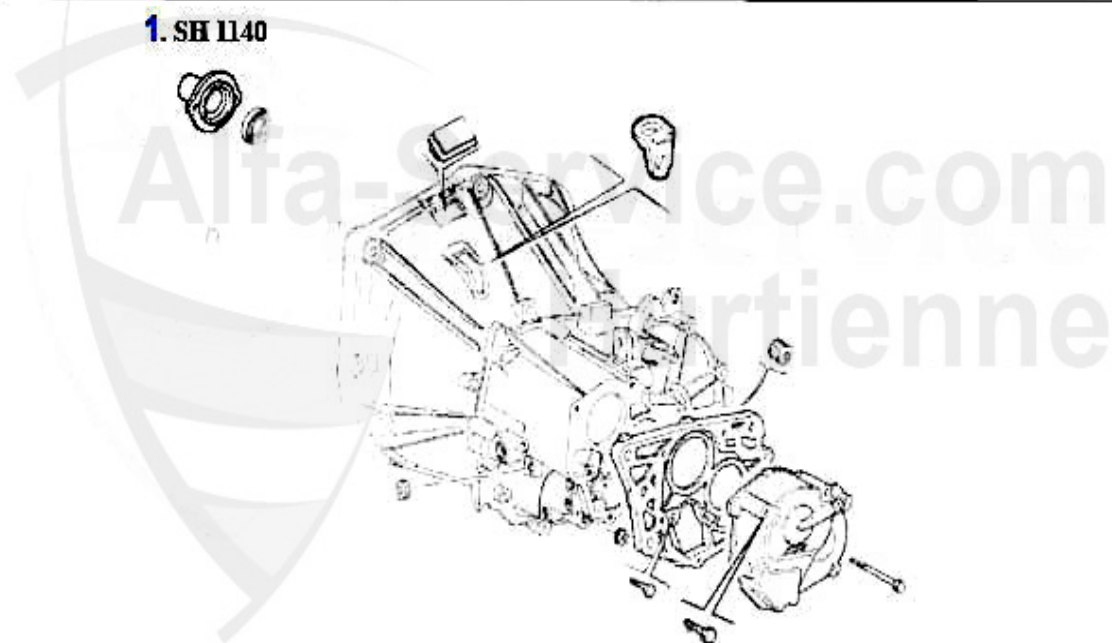

Ausrücker/Sleeve Bearing gtv/spider (916) 1.8/2,0 TS

1 FH1140 Schiebehülse für Ausrücker 145/6, 147,155,156,gtv/spider (916)

9.66 EUR