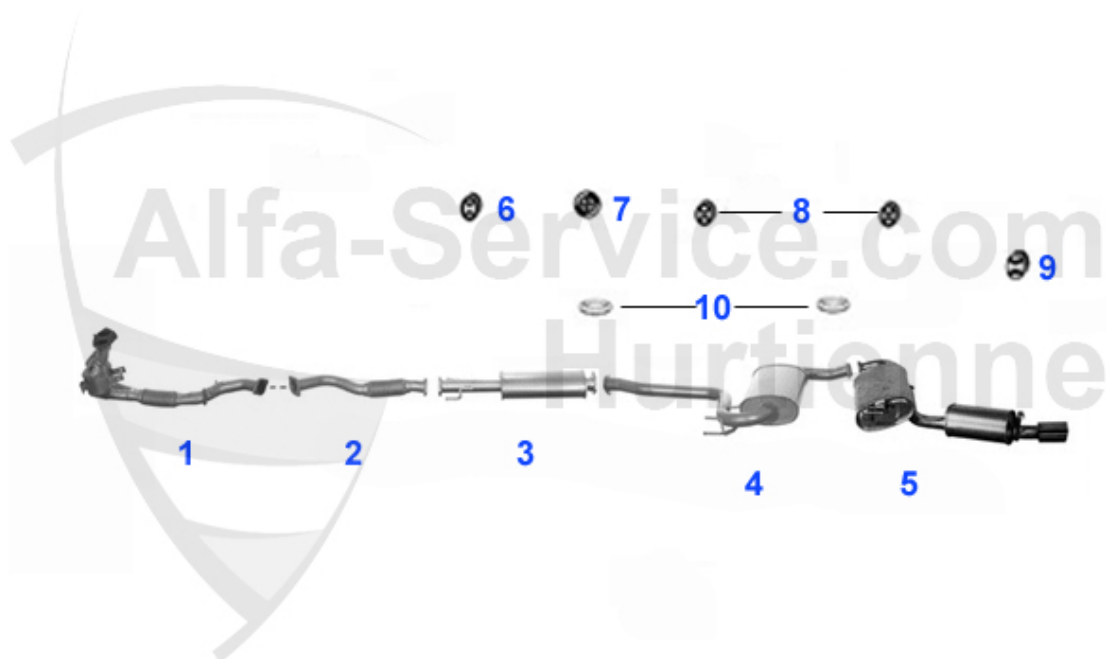

Brera/Spider (939) > EXHAUST SYSTEM > EXHAUST SYSTEM > 2.0 JTS

1	KAT84599 OE. 55184589 EXHAUST PIPE CATALIZED gtv/spider (916) 2.0 JTS	2124.15 EUR
2	VR116545 FRONT MUFFLER 156/GTV/SPIDER (916)/NUOVO GT 2.0 JTS	184.65 EUR
3	KAT83428 OE. 55183428 SILENCER CATALIZED gtv/spider (916) 2.0 JTS	940.72 EUR
4	MSD83429 OE. 55183429 MIDDLE SILENCER gtv/spider (916) 2.0 JTS	261.60 EUR
5	NSD83431 OE. 55183431 REAR SILENCER gtv/spider (916) 2.0 JTS	399.05 EUR
6	SAT091140 Gummi/Auspuffaufhängung 145/6 ESD 16V TS,155 2.0 16V TS	4.19 EUR
7	SAT091012 OE 60503033, RUBBER/EXHAUST MOUNTING DIVERSE TYPES	4.00 EUR
8	SAT091143 SILENT BLOC MUFFLER SUSPENSION SPIDER/ GTV (916),156,166,147 1.9JTD 8/16V	3.53 EUR
9	SAT091014 SILENT BLOC REAR SILENCER SUSPENSION SPIDER/GTV (916)	4.11 EUR
10	SAT094003 MUFFLER RING FOR VARIOUS MODELS	10.15 EUR