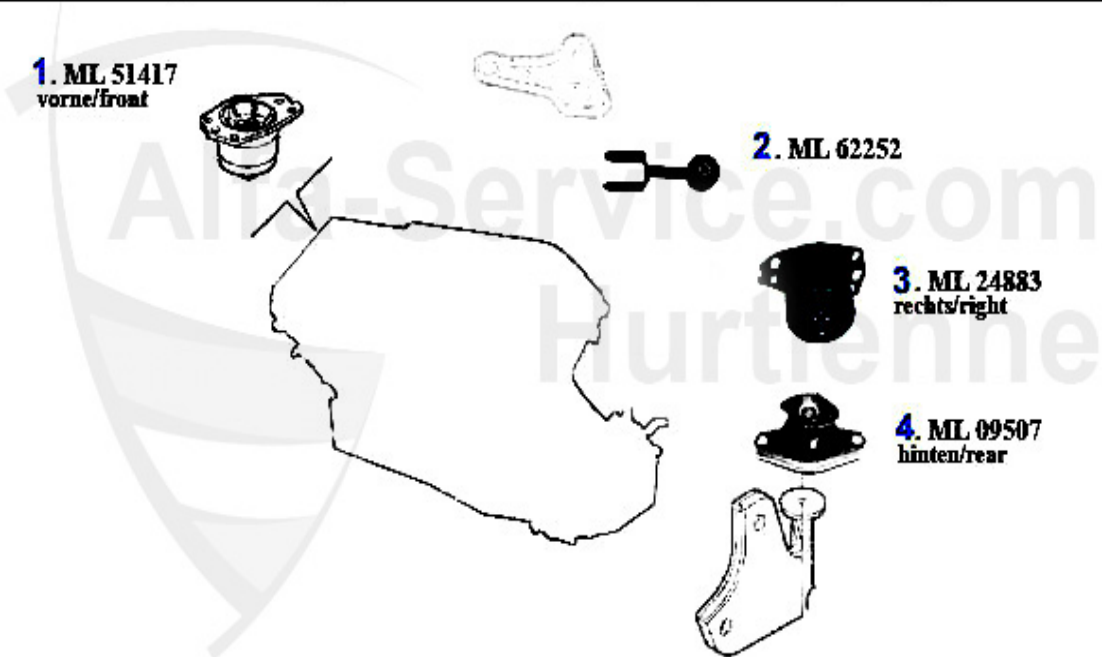

Motorlager/Enginemount gtv/spider (916) 3.0 V6

1	ML51417	OE. 60651417 ENGINEMOUNT gtv/spider (916) 2.0 V6 Turbo	***
2	ML62252	OE. 60562252 ENGINE ROD	***
3	ML24883	OE. 60624883 ENGINEMOUNT RL gtv/spider (916) 2.0 V6 Turbo	***
4	ML09507	OE. 60609507 ENGINEMOUNT rear downside gtv/spider (916) 2.0 V6 Turbo	***