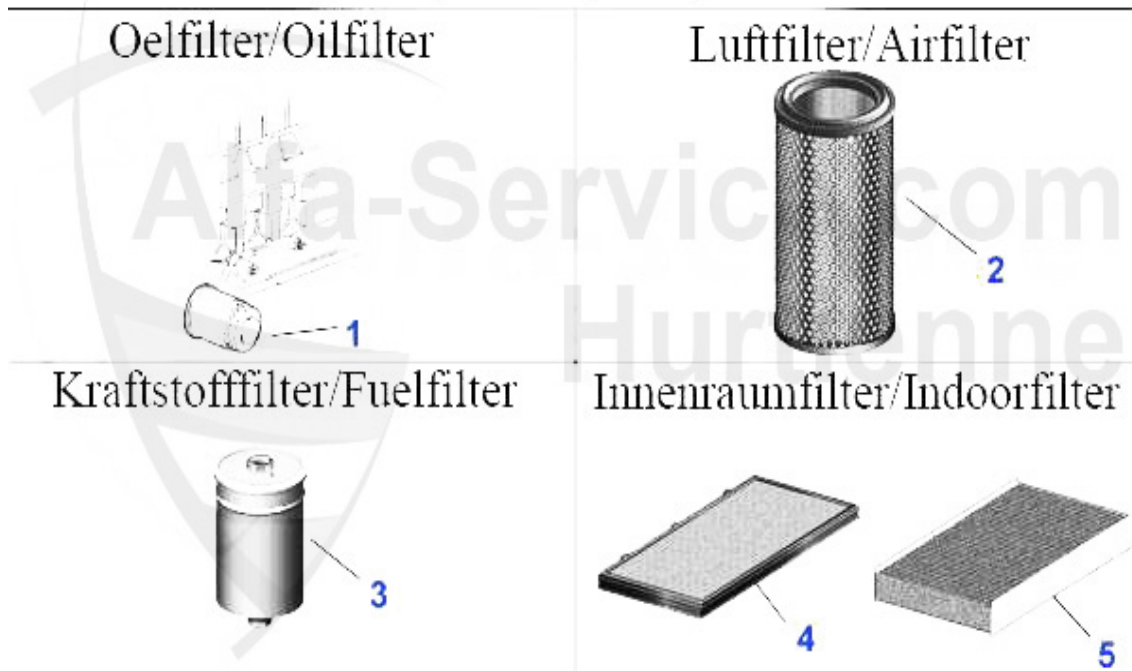

Filter gtv/spider (916) 1.8/2.0 TS

1	OF519	OE. 46808398/71736159 OILFILTER	7.79 EUR
1	OF352	OE.46808398 OIL FILTER GTV/SPIDER (916) TS, SPIN ON TYPE VERSION	7.18 EUR
2	LF93	OE. 60811342 AIR FILTER	16.31 EUR
3	KF86	OE.60506968 FUEL FILTER 75, 164 SUPER, GTV/SPIDER (916) SCREW ON TYPE	25.13 EUR
4	IF309	OE.60810570 INDOOR FILTER 145/6/155 >96 GTV Spider(916) >98, SQUARE	26.57 EUR
5	IF314	OE.60812197 CABIN FILTER 145/6/155 96> GTV/SPIDER (916) 98> SQUARE	26.57 EUR