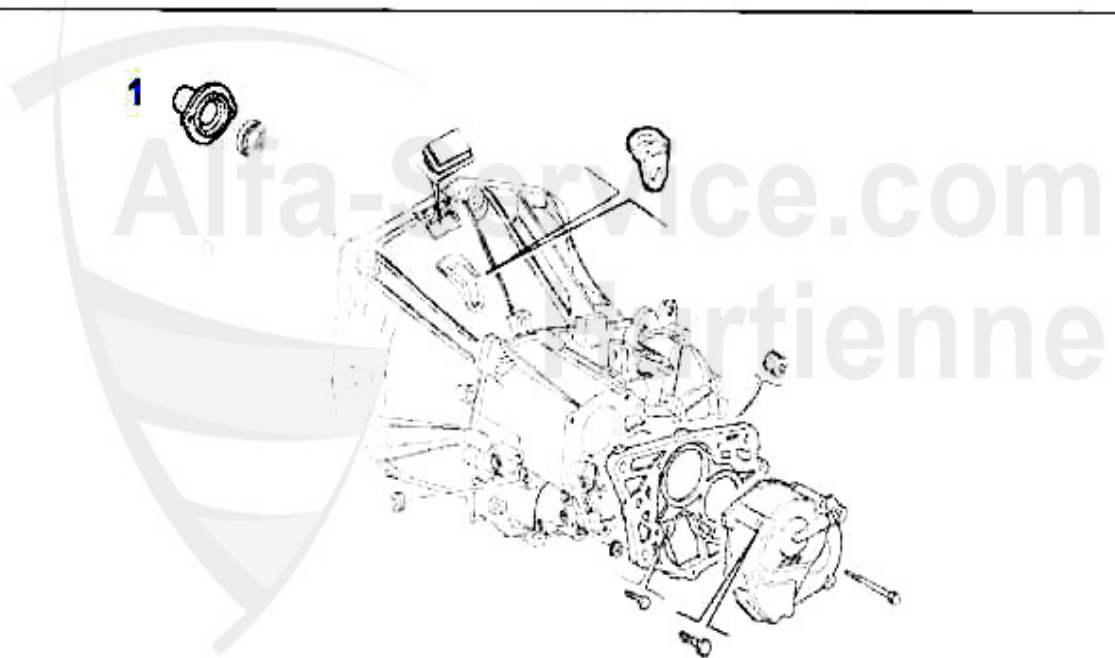

Ausrücker/Sleeve Bearing gtv/spider (916) 2.0 JTS

---

1 FH1140 Schiebehülse für Ausrücker 145/6, 147,155,156,gtv/spider (916)

9.66 EUR