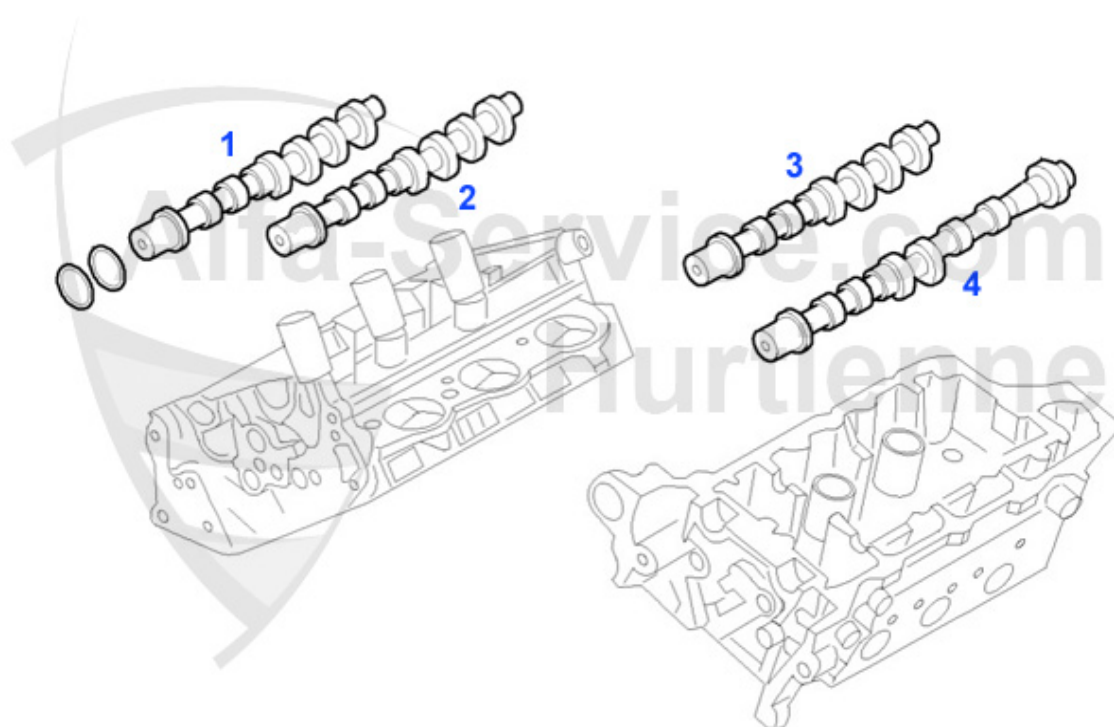

Brera/Spider (939) > ENGINE > VALVE GEAR > 3.2 JTS > CAMSHAFT

1	NKW1593	Nockenwelle Auslass 3,2 CF4 159/Brera/Spider 05-10 Rechter Zylinderkopf! 71741087	280.00 EUR
2	NKW1594	Nockenwelle Einlass 3,2 CF4 159/Brera/Spider 05-10 Rechter Zylinderkopf!	280.00 EUR
3	NKW1595	Nockenwelle Einlass 3,2 CF4 159/Brera/Spider 05-10 Linker Zylinderkopf!	280.00 EUR
4	NKW1596	Nockenwelle Auslass 3,2 CF4 159/Brera/Spider 05-10 Linker Zylinderkopf!	280.00 EUR