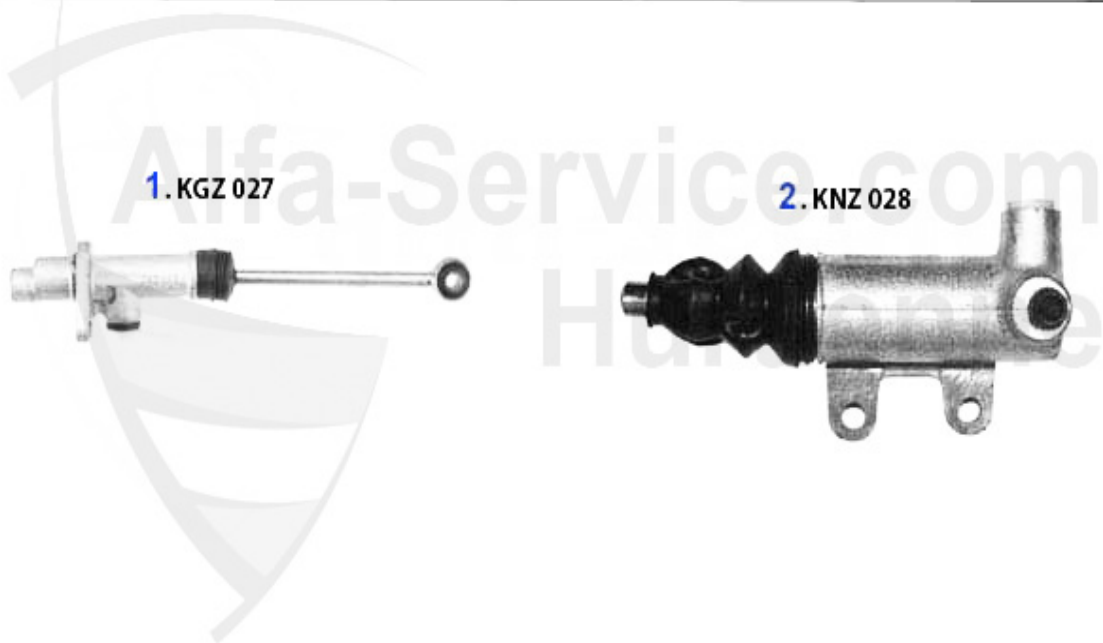

Kupplungsbetätigung/Clutch Actuation gtv/spider (916) 3.0 V6 12V

1	KGZ027	OE.60814827,CLUTCH MASTER CYLINDER 145/6,155,GTV/SPIDER(916)	69.00 EUR
2	KNZ028	OE. 60801577 CLUTCH SLAVE CYLINDER	51.50 EUR
2	KNZ008	OE. 60502665 CLUTCH SLAVE CYLINDER	51.50 EUR