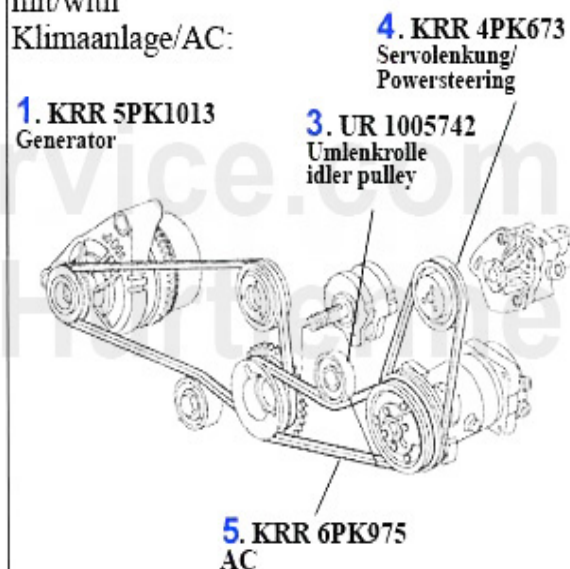

mit/with
Klimaanlage/AC: