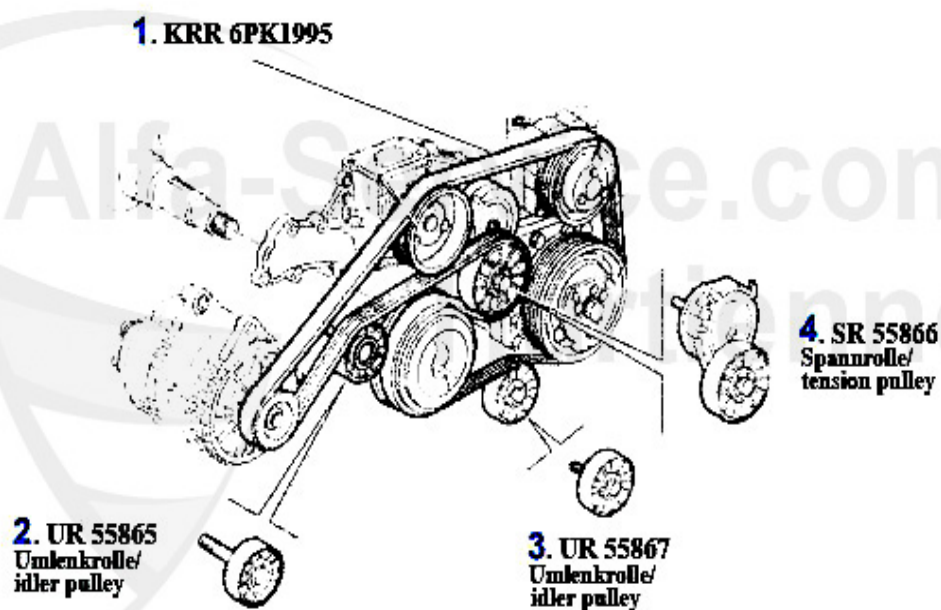

Keilriemen/V-Belt gtv/spider (916) 3.0/3.2 V6 24V

1	KRR6PK199 5	V-BELT 6PK1995, OE.60626658, 147/156/ 166/GTV SPIDER (916) NUOVO GT ALL V6 24 V, GTA GENERATOR/SERVOPUMP/AIR CON COMPRESSOR	35.19 EUR
2	UR55865	IDLER PULLEY FOR DRIVE BELT 156,166,GTV/ SPIDER (916) V6	37.77 EUR
3	UR55867	IDLER PULLEY FOR DRIVE BELT 156,166, GTV/SPIDER (916) V6	56.06 EUR
4	SR55866	TENSIONER PULLEY FOR DRIVE BELT 156, 166 V6 24V/GTA	148.75 EUR