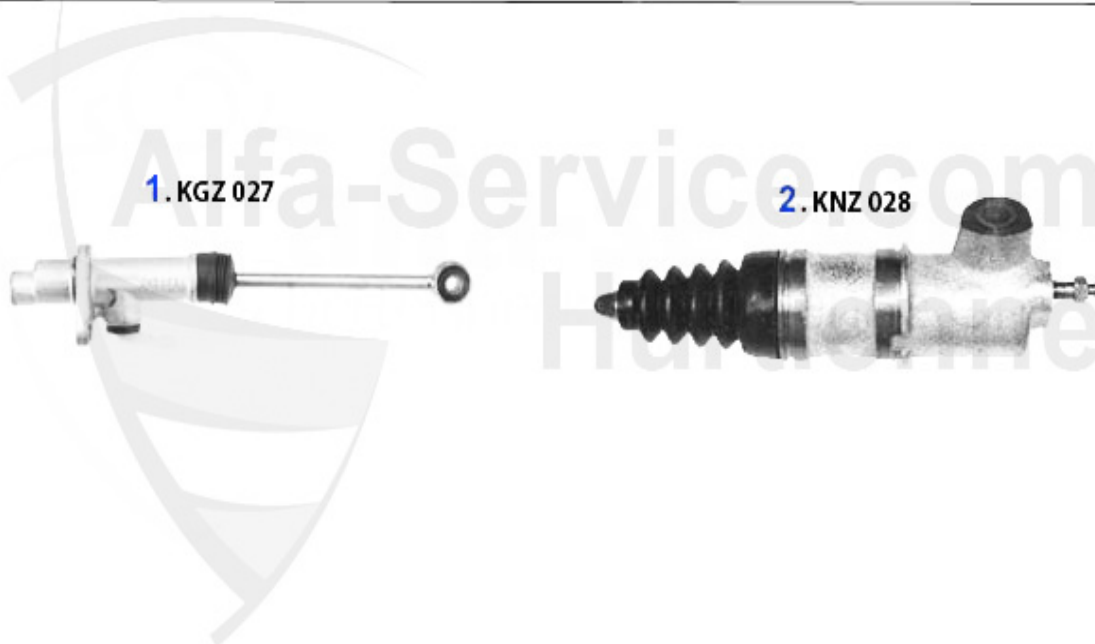

Kupplungsbetätigung/Clutch Actuation gtv/spider (916) 3.0 V6 24V

1	KGZ027	OE.60814827,CLUTCH MASTER CYLINDER 145/6,155,GTV/SPIDER(916)	69.00 EUR
2	KNZ028	OE. 60801577 CLUTCH SLAVE CYLINDER	51.50 EUR
2	KNZ008	OE. 60502665 CLUTCH SLAVE CYLINDER	51.50 EUR