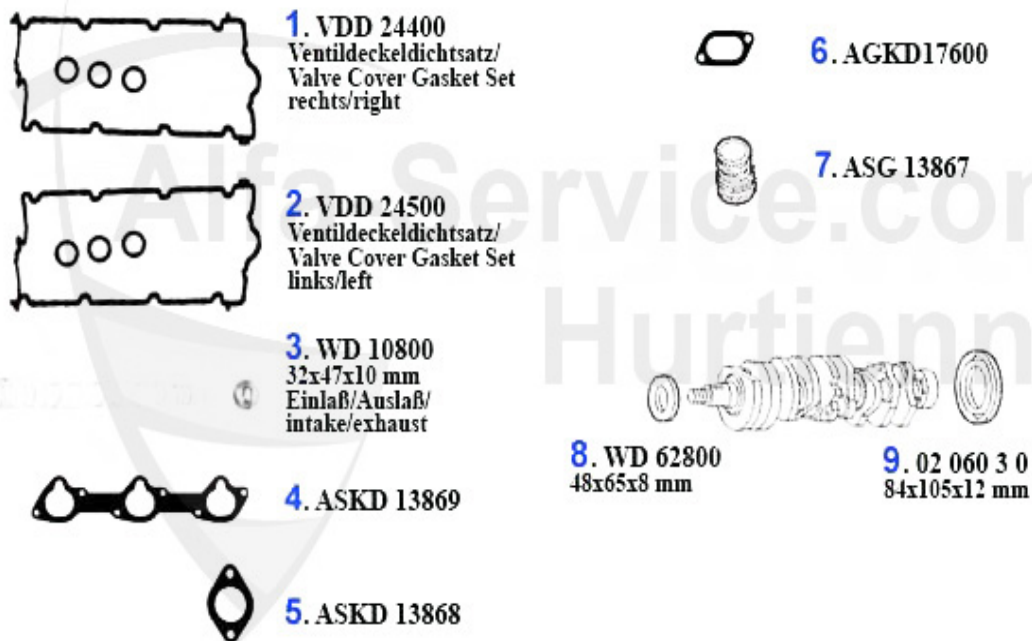

Dichtungen Motor/Gaskets Engine gtv/spider (916) 3.0/3.2 V6 24V

1	VDD24400 RIGHT CAM COVER GASKET 147,156,166,166, GTV/SPIDER (916),NUOVO GT V6 24V	34.37 EUR
2	VDD24500 LEFT CAM COVER GASKET 147,156,166, GTV/SPIDER (916),NUOVO GT V6 24V	34.37 EUR
4	ASKD13869Ansaugkrümmerdichtung 147,156,164/S uper,166,gtv/spider (916),Nuovo GT 6-Zylinder 24V	6.70 EUR
5	ASKD13868OE. 60513868 Sealing Gasket	1.95 EUR
6	AGKD17600Abgaskrümmerdichtung 156,164/Super, 166,gtv/spider (916),Nuovo GT V6 24V	8.28 EUR
7	ASG13867 Ansauggummi 147,156,164/Super,166, gtv/spider (916),Nuovo GT V6 24V	17.03 EUR
8	WD62800 Siri kurbelwelle vorne (Riemensch.) 156,166 6-zylinder	14.45 EUR
9	02 060 3 0 OIL SEAL (84/105/12) CRANKSHAFT REAR Spider 1990-93, 75, 90, 155, 164, GTV 6, 166, 156	24.10 EUR