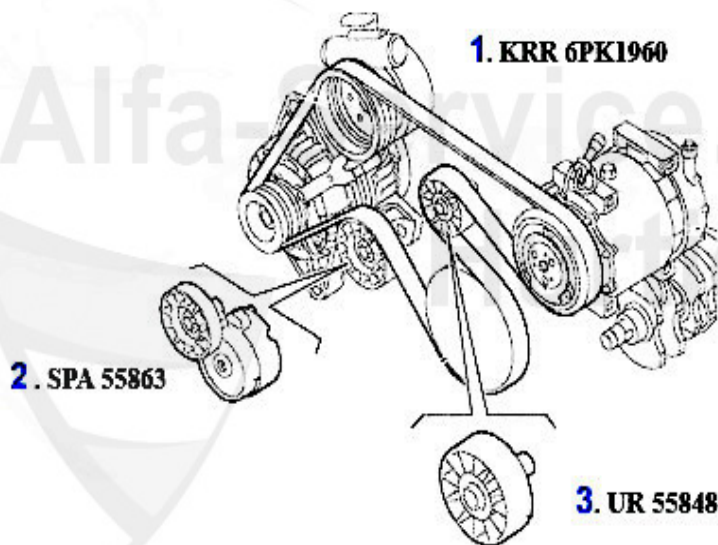

Keilriemen/V-Belt gtv/spider (916) 2.0 JTS

1	KRR6PK196 0	RIBBED BELT 6PK1960	38.20 EUR
2	SPA55863	DRIVE BELT TENSIONER 145/6/7,155/6,166,916 2.0	43.99 EUR
3	UR55848	DRIVE BELT BEARING 156 2.0,145,166,916	69.00 EUR