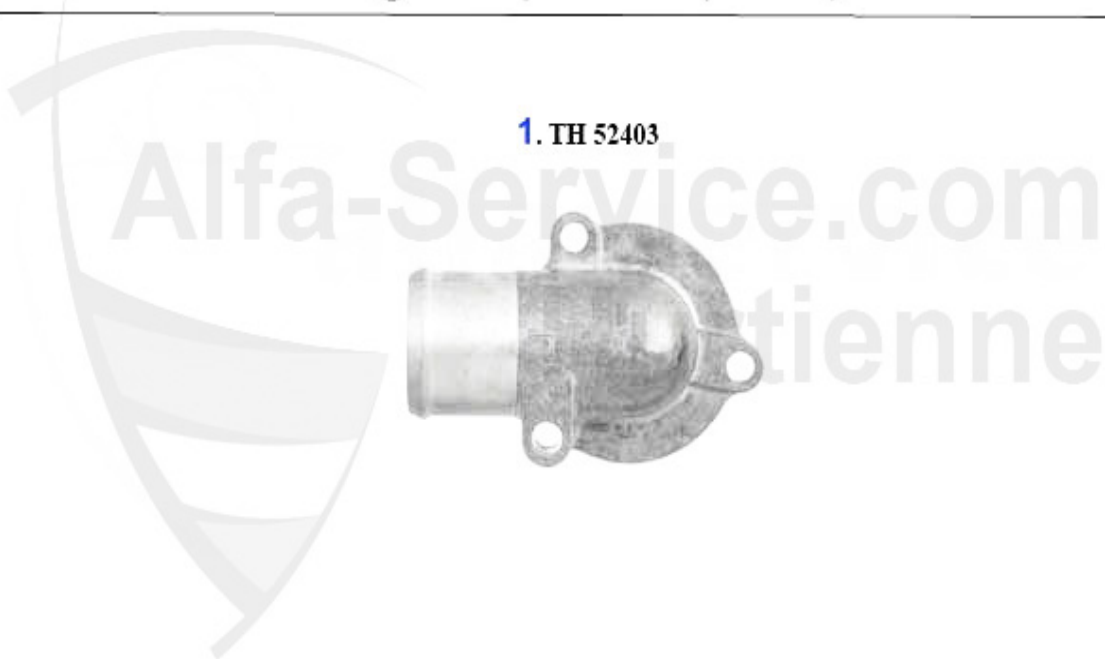

Thermostat gtv/spider (916) V6 24V

---

1. TH 52403

---

1 TH52403 OE. 60652403 THERMOSTAT 3.2 V6 24V/GTA

41.25 EUR