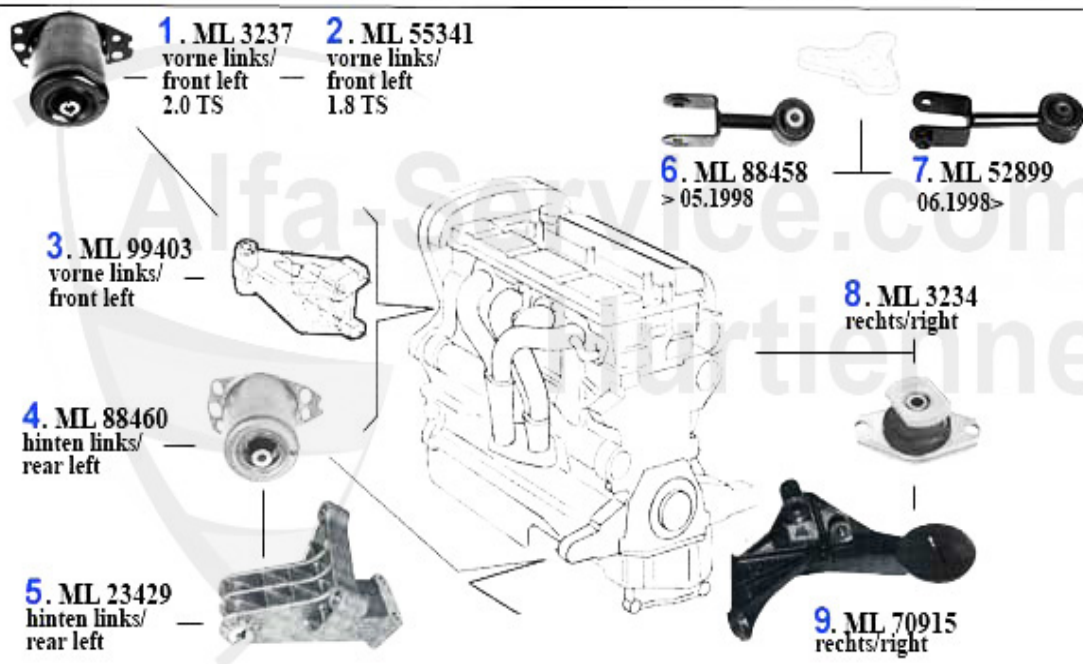

Motorlager/Enginemount gtv/spider (916) 1.8/2.0 TS

1	ML3237	FRONT ENGINE MOUNT 145/6,155 all TS MODELS 16V & 6 CYL.,GTV/Spider (916) 4 CYL.	50.78 EUR
2	ML55341	OE. 60655341 ENGINE MOUNT FL 156, gtv/spider (916) 1.8 TS 16V	150.00 EUR
3	ML99403	OE. 60672234/60599403 ENGINE MOUNT	92.50 EUR
4	ML88460	ENGINE MOUNT 145/6,147 (74KW),155,156, GTV/SPIDER (916)	109.27 EUR
5	ML23429	OE. 46423429 SUPPORT	65.00 EUR
6	ML88458	Motorzugstange 145/6,155,gtv/spider (916) 2.0 TS 16V	***
7	ML52899	OE. 60652899 ENGINE MOUNT 145/6 2.0 TS, 147 all,156,gtv/spider (916) 1998>, Nuovo GT TS/JTS (without Selespeed)	33.00 EUR
8	ML3234	OE. 7652240/60808861 ENGINE MOUNT	52.00 EUR
9	ML70915	OE. 7770915 SUPPORT	126.76 EUR