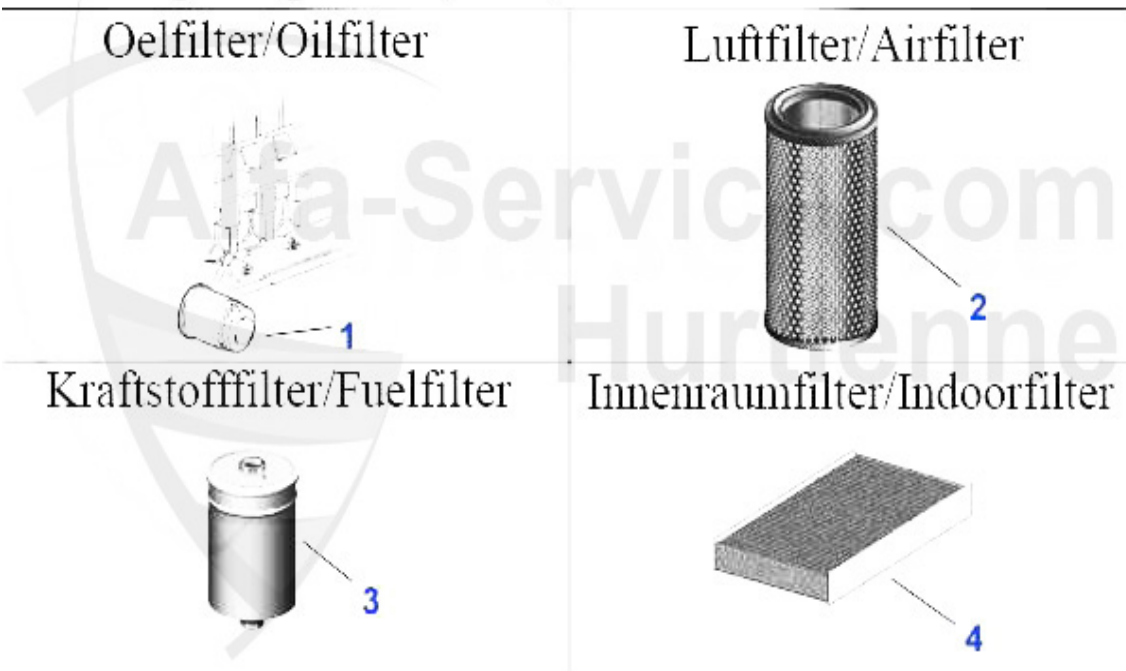

Filter gtv/spider (916) 3.0/3.2 V6 24V/GTA

1	OF124	OE. 46805830 OILFILTER	9.13 EUR
2	LF350	Luftfilter gtv/spider (916) V6 24V	36.14 EUR
3	KF86	OE.60506968 FUEL FILTER 75, 164 SUPER, GTV/SPIDER (916) SCREW ON TYPE	25.13 EUR
4	IF314	OE.60812197 CABIN FILTER 145/6/155 96> GTV/SPIDER (916) 98> SQUARE	26.57 EUR