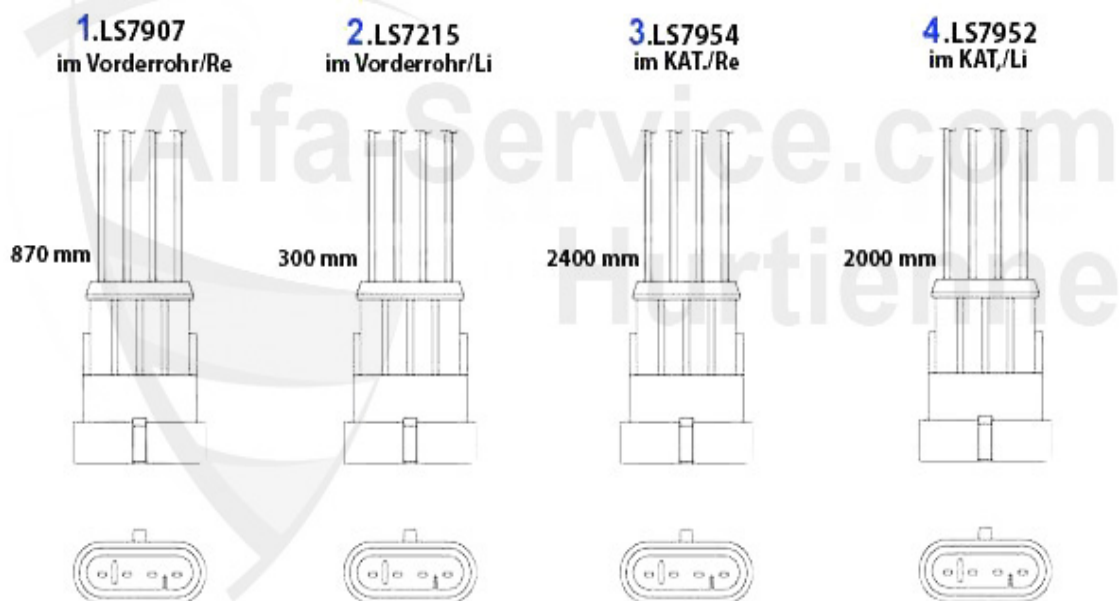

Lambda-Sonde/Lambda Probe gtv/spider (916) 3.02 V6 24V/GTA

1	LS7907	Lambda-Sonde 147 GTA,156 2.5 V6 24V bj. 10.00>/3.2 GTA,gtv/spider (916) 3.2 V6 24V,GT Nuovo 3.2 V6 24V 4-adrig	108.00 EUR
2	LS7215	Lambda-Sonde 147 1.6 16V TS ECO, 3.2 V6 24V GTA 166 2.5/3.0 V6 24 V, spider (916) 3.0 V6 bj. 10.00>,4-adrig	111.82 EUR
3	LS7954	Lambda-Sonde 147 GTA,156 2.5 V6 24V bj. 01.02>/ 3.2 GTA bj.03.02>,166 3.2 V6 24V, gtv/spider (916) 3.2 V6 24V, GT Nuovo 3.2 V6 24V,4-adrig	69.00 EUR
4	LS7952	Lambda-Sonde 147 GTA,156 2.5 V6 24V bj. 01.02>/3.2 GTA,GT Nuovo 3.2 V6 24V,gtv/spider 3.2 V6 24V,4-adrig	99.00 EUR