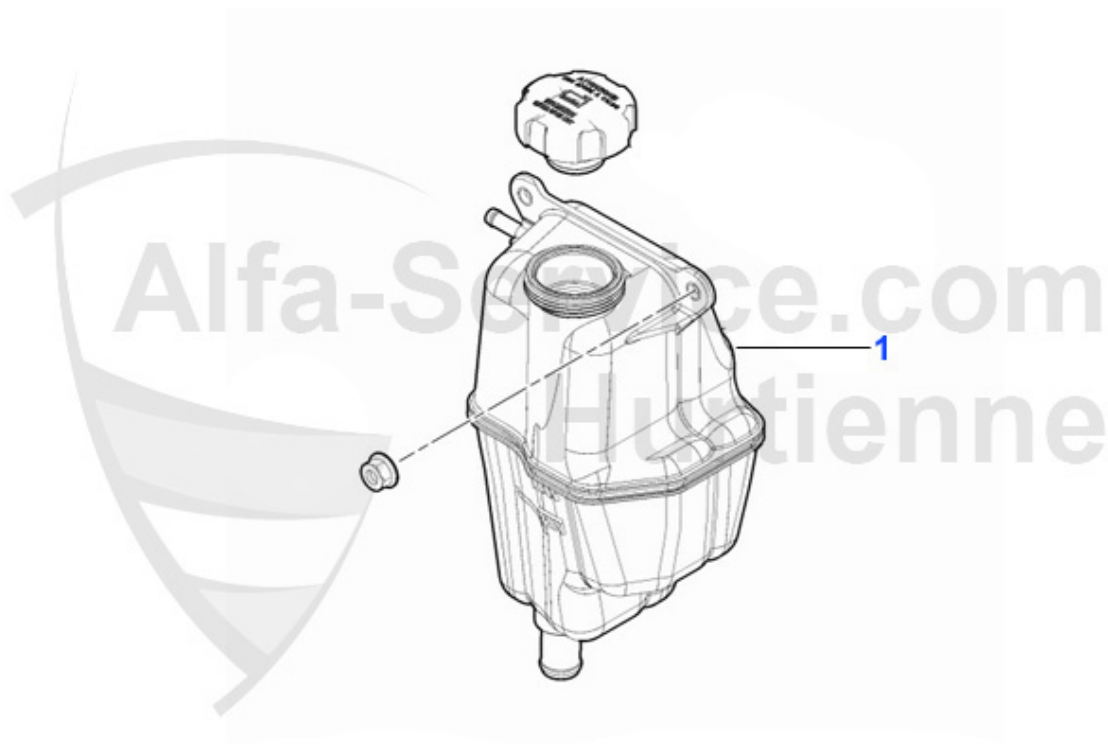

1 KWB16508 OVERFLOW CONTAINER 159 05-10/BRERA 05-10/SPIDER 06-10

29.50 EUR