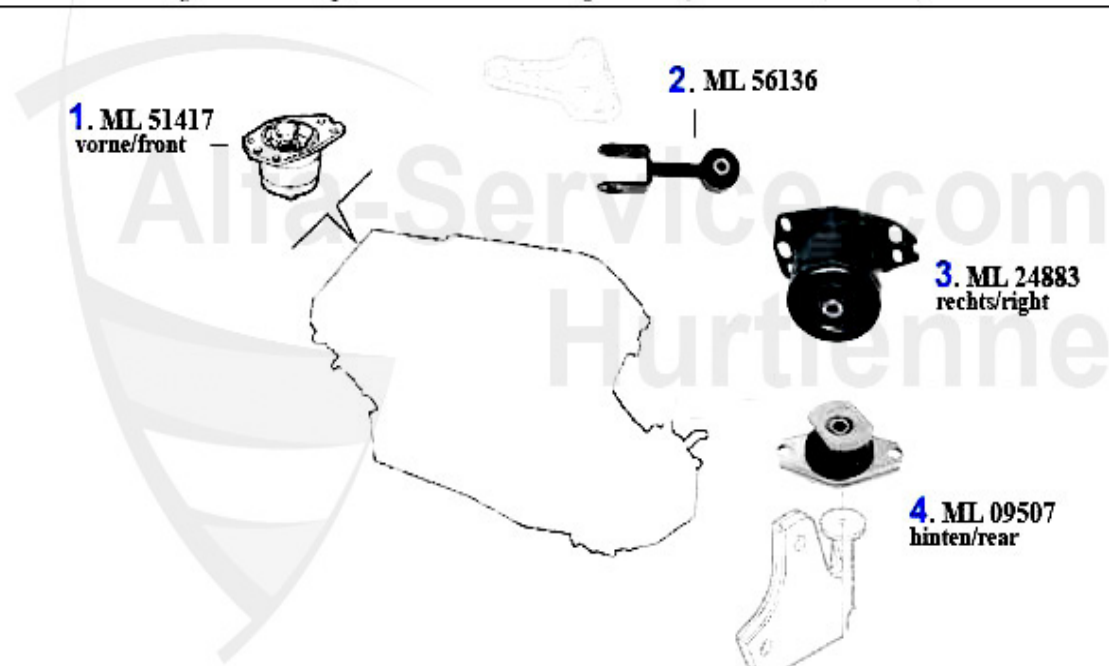

Motorlager/Enginemount gtv/spider (916) V6 24V

1	ML51417	OE. 60651417 ENGINEMOUNT gtv/spider (916) 2.0 V6 Turbo	***
2	ML56136	OE. 60656136 ENGINEROD gtv/spider (916) V6 24V	***
3	ML24883	OE. 60624883 ENGINEMOUNT RL gtv/spider (916) 2.0 V6 Turbo	***
4	ML09507	OE. 60609507 ENGINEMOUNT rear downside gtv/spider (916) 2.0 V6 Turbo	***