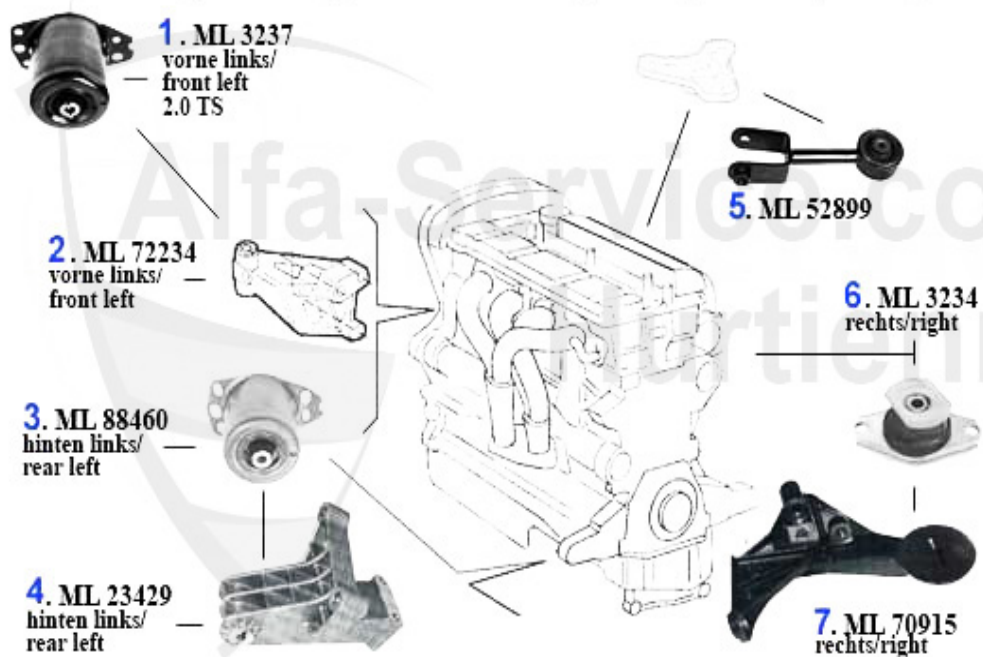

Motorlager/Enginemount gtv/spider (916) 2.0 JTS

1	ML3237	FRONT ENGINE MOUNT 145/6,155 all TS MODELS 16V & 6 CYL.,GTV/Spider (916) 4 CYL.	50.78 EUR
2	ML72234	OE. 60672234 ENGINEMOUNT FR. 156 2002>, gtv/spider (916) 1998>, Nuovo GT TS 16V	92.50 EUR
3	ML88460	ENGINE MOUNT 145/6,147 (74KW),155,156, GTV/SPIDER (916)	109.27 EUR
4	ML23429	OE. 46423429 SUPPORT	65.00 EUR
5	ML52899	OE. 60652899 ENGINE MOUNT 145/6 2.0 TS, 147 all,156,gtv/spider (916) 1998>, Nuovo GT TS/JTS (without Selespeed)	33.00 EUR
6	ML3234	OE. 7652240/60808861 ENGINE MOUNT	52.00 EUR
7	ML70915	OE. 7770915 SUPPORT	126.76 EUR