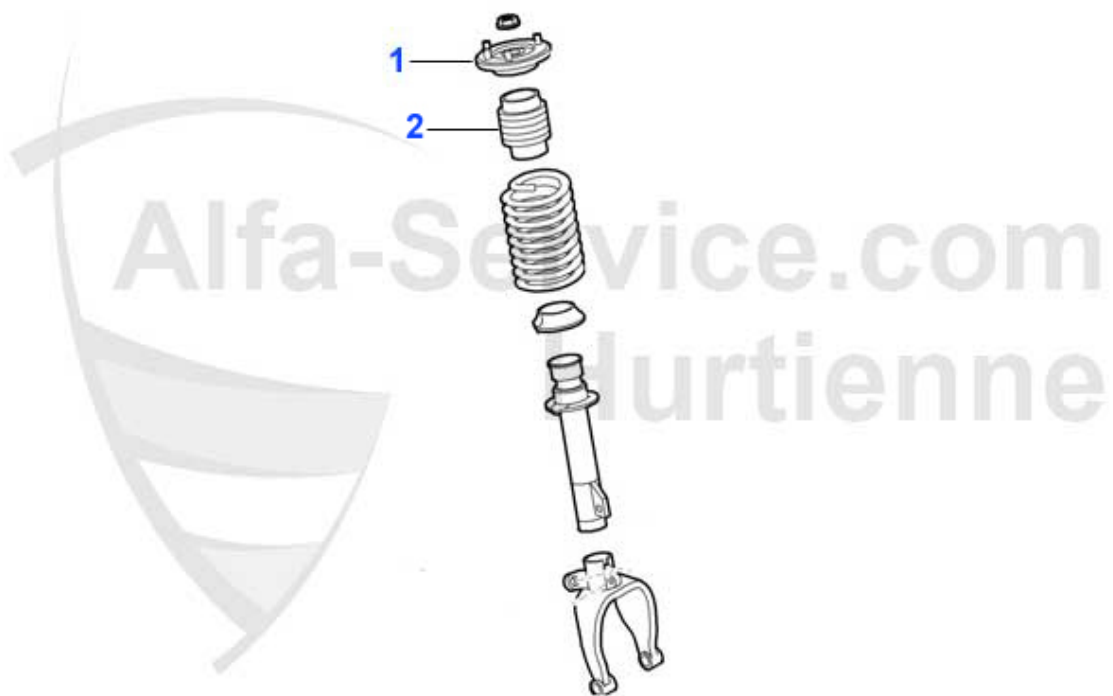

Brera/Spider (939) > SUSPENSION > STRUT FRONT

1	FBL07110	ELASTIC PAD AR159/BRERA/SPIDER 06< (LEFT AND RIGHT ARE THE SAME)	40.96 EUR
2	SK07987	DUST CAP FRONT SPRING STRUT AR 159, BRERA,SPIDER 05-10	19.50 EUR