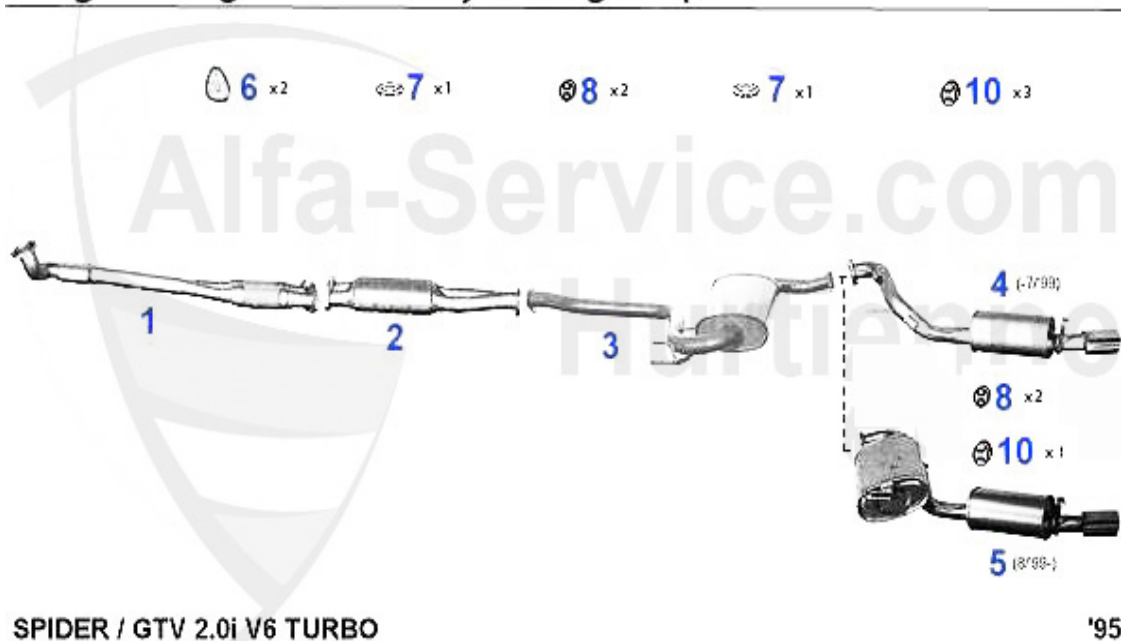

Abgasanlage/Exhaust System gtv/spider (916) 2.0 V6 Turbo

1	VR654442	OE. 60654442 EXHAUST PIPE CATALIZED gtv/spider (916) 2.0 V6 TURBO 1995-98	***
1	VR656242	OE.60656242 EXHAUST PIPE CATALIZED gtv/spider (916) 2.0 V6 TURBO	696.55 EUR
2	KAT56116	OE. 60656116 SILENCER CATALIZED gtv/spider (916) 2.0 V6 TURBO 1998>	1065.87 EUR
2	KAT53561	OE. 60653561 SILENCER CATALIZED gtv/spider V6 12/24V CF3	1277.20 EUR
2	KAT102233	OE. 60583950 KATALYSATOR gtv/spider (916) V6 3.0 12/24V CF2, 2.0 V6 Turbo CF2 >1998	935.59 EUR
3	MSD102106	MIDDEL SILENCER GTV/SPIDER 95>	180.76 EUR
4	NSD102207	Endtopf gtv/spider (916) 2.0 turbo Bj. 95-07.99	230.82 EUR
5	NSD102109	REAR SILENCER GTV/SPIDER (916) 95 >	230.82 EUR
6	SAT573540	FRONT PIPE/CAT GASKET 164 SUPER,GTV/ SPIDER (916) 3.0 V6	5.13 EUR
7	SAT094003	MUFFLER RING FOR VARIOUS MODELS	10.15 EUR
8	SAT091143	SILENT BLOC MUFFLER SUSPENSION SPIDER/ GTV (916),156,166,147 1.9JTD 8/16V	3.53 EUR
10	SAT091014	SILENT BLOC REAR SILENCER SUSPENSION SPIDER/GTV (916)	4.11 EUR