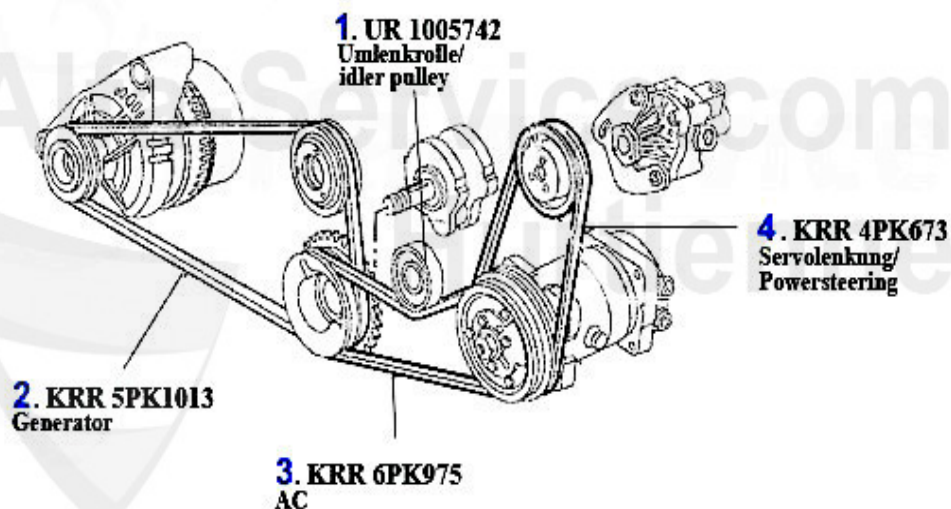

Keilriemen/V-Belt gtv/spider (916) 2.0 V6 Turbo

1	UR1005742 OE 60570850	95.00 EUR
2	KRR5PK1013 OE 60596949 RIBBED DRIVE BELT	18.98 EUR
3	KRR6PK975OE 60625590 RIBBED TIME BELT	24.93 EUR
4	KRR4PK673OE 60566058 RIBBED TIME BELT	14.01 EUR