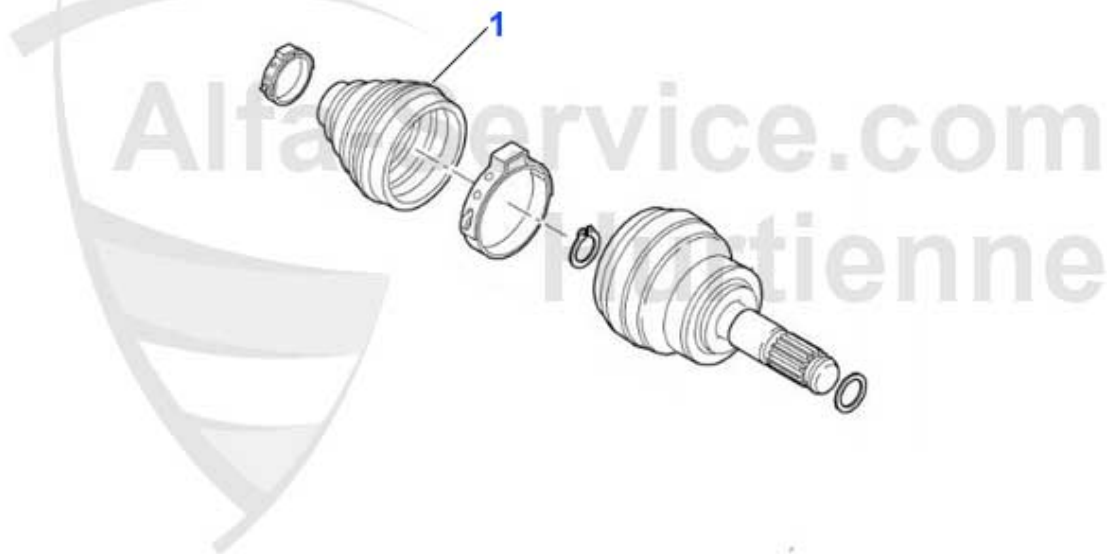

Brera/Spider (939) > DRIVETRAIN > DRIVE SHAFT > 2.4 JTD

1	AMS15480-2AXLE BOOT AR159 2.4JTD/BRERA 05<,SPIDER 06< (WHEEL SIDE)	17.90 EUR
1	AMS15480-1AXLE BOOT AR159 1.8 WHEEL SIDE	13.99 EUR
1	AMS15480 AXLE BOOT AR159 1.9/2.2/1.9JTD/WHEEL SIDE (BRERA 05< + SPIDER 06<	17.90 EUR