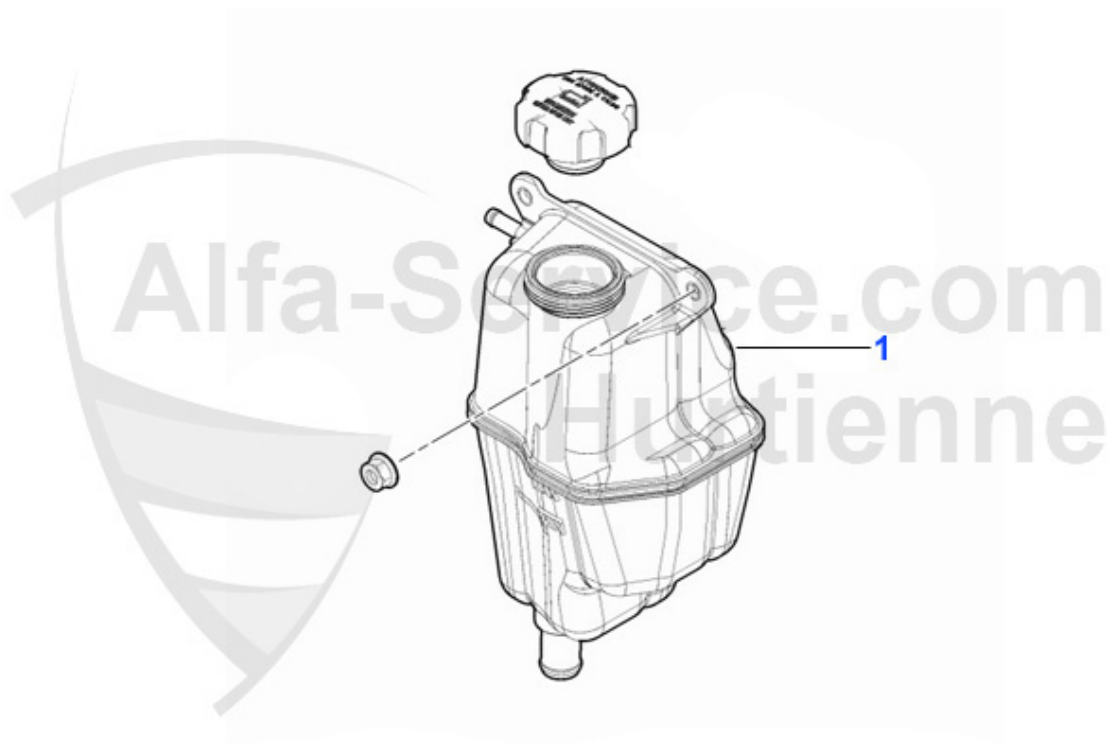

1. WP 00310

---

1 WP00310 OE. 60586222 WATERPUMP TS 16V

50.27 EUR

1 KWB16508 OVERFLOW CONTAINER 159 05-10/BRERA 05-10/SPIDER 06-10

29.50 EUR