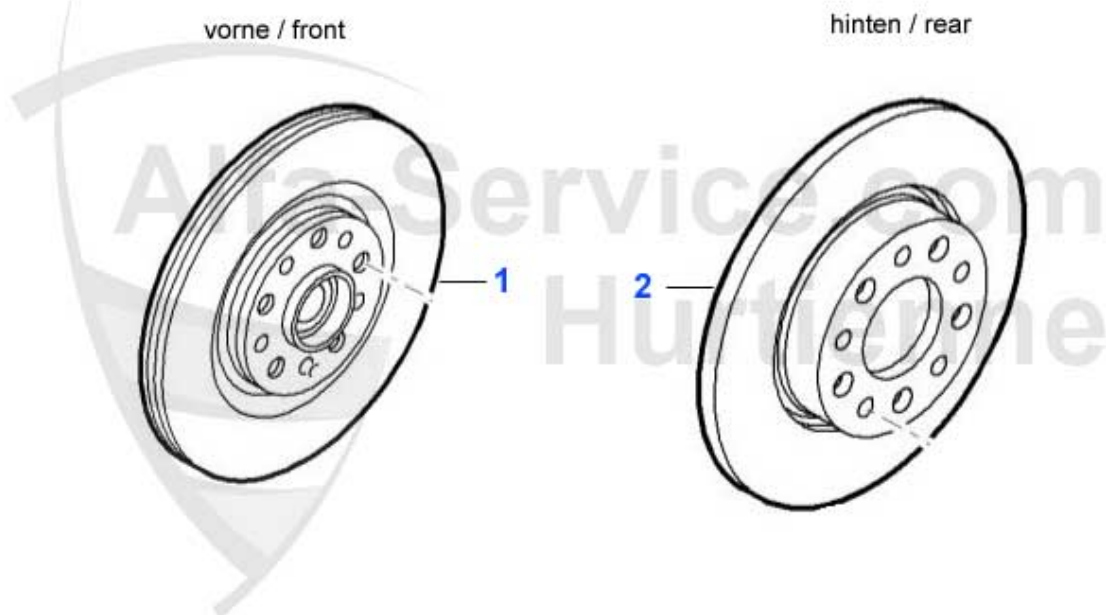

Brera/Spider (939) > BRAKE > BRAKE DISKS

1	BS60621	FRONT BRAKE DISC 156 2,2 JTS 05-08 Brera >05/Spider >06	93.00 EUR
2	BS60273	REAR BRAKE DISC 159 2,2JTS (05-08) BRERA 05>/SPIDER 06>	100.00 EUR