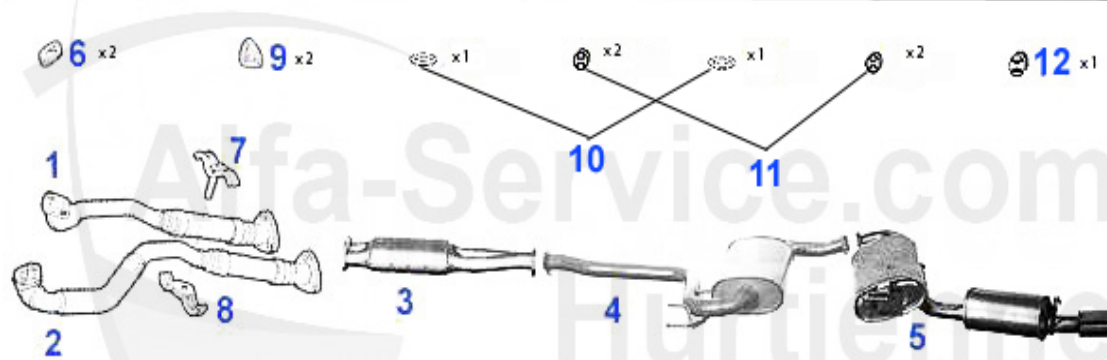

Abgasanlage/Exhaust System gtv/spider (916) 3.0 V6 12V

SPIDER 3.0i V6 12V / GTV 3.0i

'95-

1	VR656461	OE. 60656461	EXHAUST PIPE gtv/spider (916) 3.0 V6 RIGHT	***
2	VR656464	OE. 60656464	EXHAUST PIPE gtv/spider (916) 3.0 V6 LEFT	***
3	KAT53561	OE. 60653561	SILENCER CATALIZED gtv/spider V6 12/24V CF3	1277.20 EUR
3	KAT102233	OE. 60583950	KATALYSATOR gtv/spider (916) V6 3.0 12/24V CF2, 2.0 V6 Turbo CF2 >1998	935.59 EUR
4	MSD102106		MIDDEL SILENCER GTV/SPIDER 95>	180.76 EUR
5	NSD102109		REAR SILENCER GTV/SPIDER (916) 95 >	230.82 EUR
6	SAT094414		Dichtung VSD 164/Super,RZ,SZ,gtv/sp ilder (916) 3.0 V6	4.94 EUR
7	SAT809014		Oberteil f. Klemmhalter Vorderrohr 164 Super,gtv/spider (916) 3.0 V6	***
8	SAT809013		Unterteil f. Klemmhalter Vorderrohr 164 Super,gtv/spider (916) 3.0 V6	7.08 EUR
9	SAT573540		FRONT PIPE/CAT GASKET 164 SUPER,GTV/ SPIDER (916) 3.0 V6	5.13 EUR
10	SAT094003		MUFFLER RING FOR VARIOUS MODELS	10.15 EUR
11	SAT091143		SILENT BLOC MUFFLER SUSPENSION SPIDER/ GTV (916),156,166,147 1.9JTD 8/16V	3.53 EUR
12	SAT091014		SILENT BLOC REAR SILENCER SUSPENSION SPIDER/GTV (916)	4.11 EUR