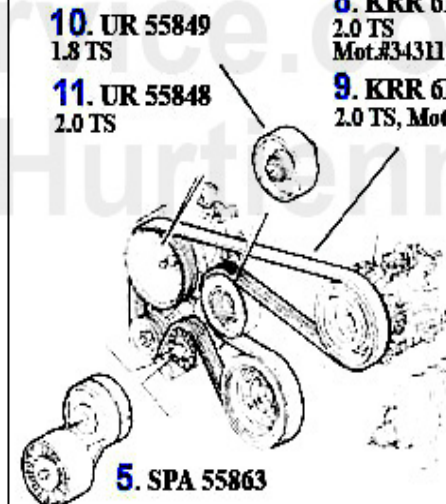

- **6. KRR 6PK1855**
  1.8 TS
- **7. KRR 7PK1952**
  2.0 TS, >Mot.#343116
- **8. KRR 6PK1975**
  2.0 TS
  Mot.#343117-2835764
- **9. KRR 6PK1960**
  2.0 TS, Mot.#2835765>

- **10. UR 55849**
  1.8 TS
- **11. UR 55848**
  2.0 TS

5. SPA 55863

5. SPA 55863

1	KRR6PK104 5 Keilrippenriemen 6PK1045 145/6 Bj. 97>,155,156,gtv&spider(916) 1.4/1.6 /1.8 TS 16V ohne Klima Generator/S ervopumpe	20.00 EUR
2	KRR7PK108 3 Keilrippenriemen 7PK1083 145/6,155 156,166,gtv/spider (916) bis Motor # 1385143, Servopumpe	28.00 EUR
3	KRR6PK108 2 Keilrippemriemen 6PK1082 145/6 2.0 TS 16V,147 2.0 TS/JTS,156/166 2.0 T S,gtv/spider (916) Bj. 98> 2.0 TS o hne Klima, Generator/Servopumpe	25.13 EUR
4	KRR6PK106 2 Keilrippenriemen 6PK1062 147,156 2. 0 16V TS CF 3 ohne Klima Generator/ Servopumpe	22.47 EUR
5	SPA55863 DRIVE BELT TENSIONER 145/6/7,155/6,166,916 2.0	43.99 EUR
6	KRR6PK185 5 V-RIBBED BELT 6PK1855,OE.60814395,145/6 1.4/1.8 TS 16V YEAR 97>,1.6 TS,1.6/1.8 16V,GTV/SPIDER 1.8 16V TS YEAR 98> GENERATOR,SERVOPUMP,AIR-CON-COMPRESSOR	28.73 EUR
7	KRR7PK195 2 Keilrippenriemen 7PK1952 145/6,155, gtv/spider (916) 2.0 TS 16V ab Moto r # 343116, Generator/Servopumpe/KI imakompressor	48.73 EUR
8	KRR6PK197 5 OE.60815414/60630741 RIBBED V- BELT,156/166/GTV/SPIDER(916)CF3 2.0L TS 16V UNTIL ENGINE #1385143 GENERATOR/SERVOPUMP/AIRCON COMPRESSOR 6PK1975 145/6/147	35.81 EUR
9	KRR6PK196 0 RIBBED BELT 6PK1960	38.20 EUR
10	UR55849 OE.60812515,REVERSE ROLLER FOR RIPPED V-BELT 145/6/7,155/6,GTV/SPIDER(916) 1.4/1.6/1.8 TS (WITH AIR CON)	34.37 EUR
11	UR55848 DRIVE BELT BEARING 156 2.0,145,166,916	69.00 EUR