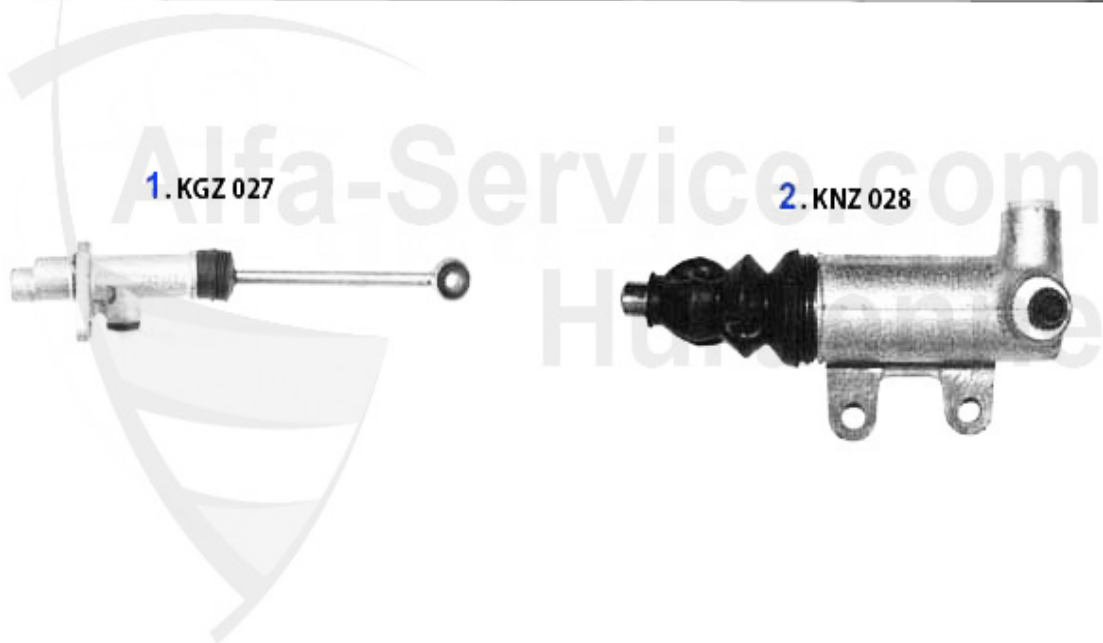

Kupplungsbetätigung/Clutch Actuation gtv/spider (916) 2.0 V6 Turbo

---

1	KGZ027	OE.60814827,CLUTCH MASTER CYLINDER 145/6,155,GTV/SPIDER(916)	69.00 EUR
2	KNZ028	OE. 60801577 CLUTCH SLAVE CYLINDER	51.50 EUR
2	KNZ008	OE. 60502665 CLUTCH SLAVE CYLINDER	51.50 EUR