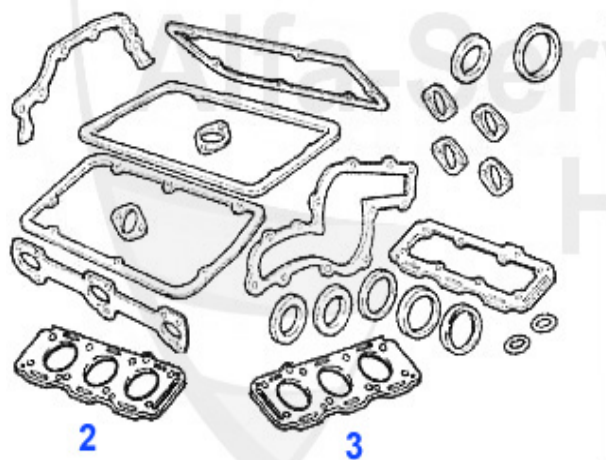

Kopfdichtsatz/Head Set gtv/spider (916) 2.0 V6 Turbo

1. ZKDS 03000

1	ZKDS03000 HEAD GASKET SET 164/SUPER,GTV/SPIDER (916) 2.0 V6 TURBO	208.56 EUR
2	ZKD8811 LEFT HEAD GASKET 2.0 V6 TURBO GTV AND SPIDER SPIDER 916, ALFA 164	101.75 EUR
3	ZKD8812 RIGHT HEAD GASKET 2.0 V6 TURBO GTV AND SPIDER 916, 164	101.75 EUR