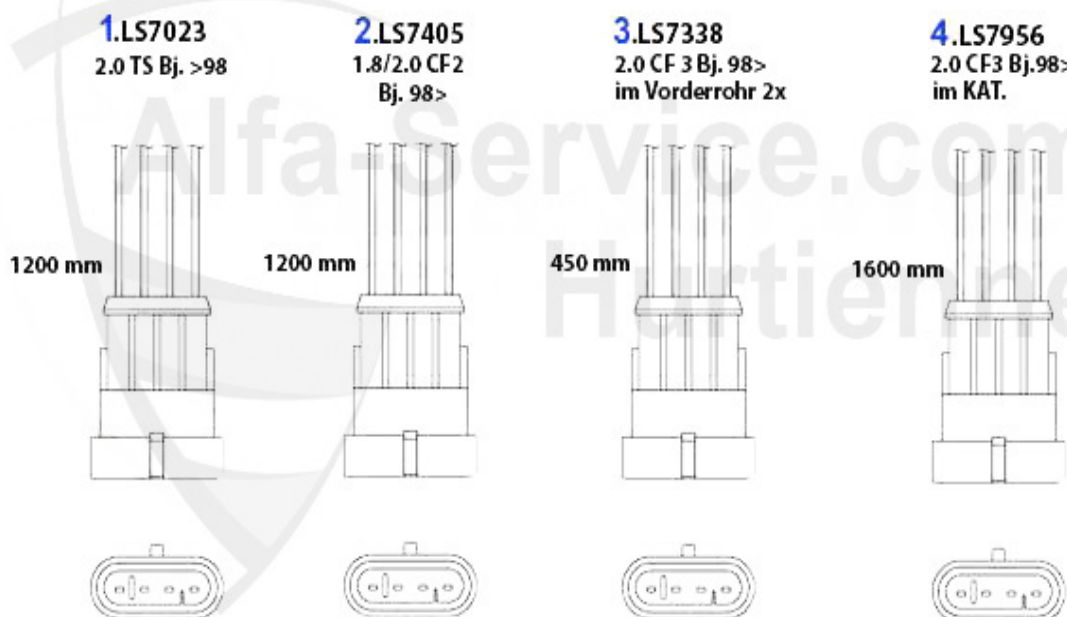

Lambda-Sonde/Lambda Probe gtv/spider (916) 1.8/2.0 TS

1	LS7023	Lambda-Sonde 145/6 2.0 16V TS bj. 11.96>,156 1.6 16V TS ># 0023373, 164 Super 2.0 TS/3.0 V6/24V bj. 10.96>,Spider/gtv (916) 2.0 TS/3.0 V6/24V	78.99 EUR
2	LS7405	LAMBDA PROBE 145/6 1.4/1.6/1.8/16V TS/2.0 QV,156 1.6 16V TS #0023373> 156 1.8/2.0/16V TS/2.5 V6 24V,166 6-CYL.,SPIDER/GTV (916) 1.8/ FOUR-CORE CABLE	79.00 EUR
3	LS7956	Lambda-Sonde gtv/spider (916) 2.0 16V TS bj. 08.00>,4-adrig	165.41 EUR