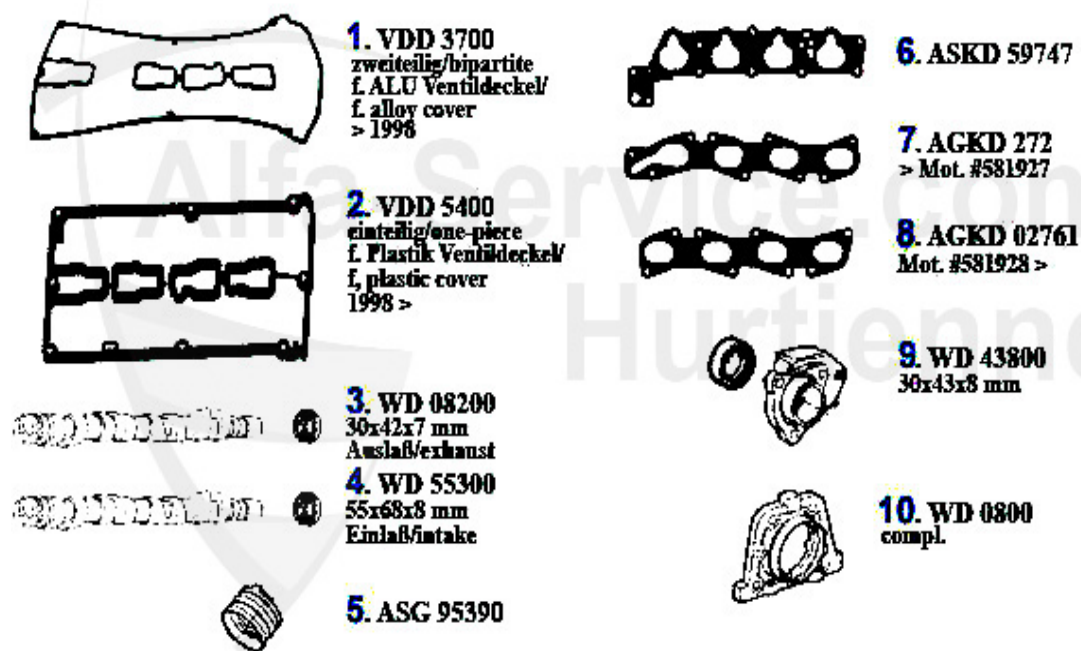

Dichtungen Motor/Gaskets Engine gtv/spider (916) TS 16V

1	VDD3700	Ventildeckeldichtung 2-teilig für Alu-Ventildeckel 145/6,155,156 166 Diverse 4-Zylinder bj >03.98	19.39 EUR
2	VDD5400	CAM COVER GASKET FOR PLASTIC COVER 145/6 , 156 GTV/ SPIDER 916 04.98>	33.50 EUR
3	WD08200	CAMSHAFT 145/6,155,156,GTV/SPIDER (916), 166 VARIOUS 96-01	11.84 EUR
4	WD55300	siri nockenwelle 145/6,155,156 1.6,1.7,1.8,2.0 16V TS	16.97 EUR
5	ASG95390	Ansauggummi 145/6,147,155,156,166, gtv/spider (916),Nuovo GT TS 16V	8.72 EUR
6	ASKD59747	Ansaugkrümmerdichtung 145/6,147,155 156,166,gtv/spider (916),Nuovo GT # 0165088> TS 16V	25.13 EUR
7	AGKD272	Abgaskrümmer-Dichtung 145/6 2.0 16V TS bj. 95-01,155 2.0 16V TS bj. 92 -97,spider/gtv (916) 2.0 TS 16V bj. 95-98	22.37 EUR
8	AGKD02761	EXHAUST MANIFOLD GASKET 145/6,147,155, 156,166,GTV/SPIDER (916) TS/JTS 16 V STARTING FROM YEAR 1998	22.22 EUR
9	WD43800	Siri Kurbelwelle vorne (Riemensch.) 145/6 1.9 TD Bj. 94-99,147 2.0 TS 155 1.9 TD Bj. 93-97,155 2.0 TS 16V 2.0 16V Turbo	9.75 EUR
10	WD0800	OIL SEAL CRANKSHAFT REAR (FLYWHEEL) 147 1.6 TS 16V/1.9 JTD 03>, 156 1.9/2.4 JTD 00>	47.50 EUR