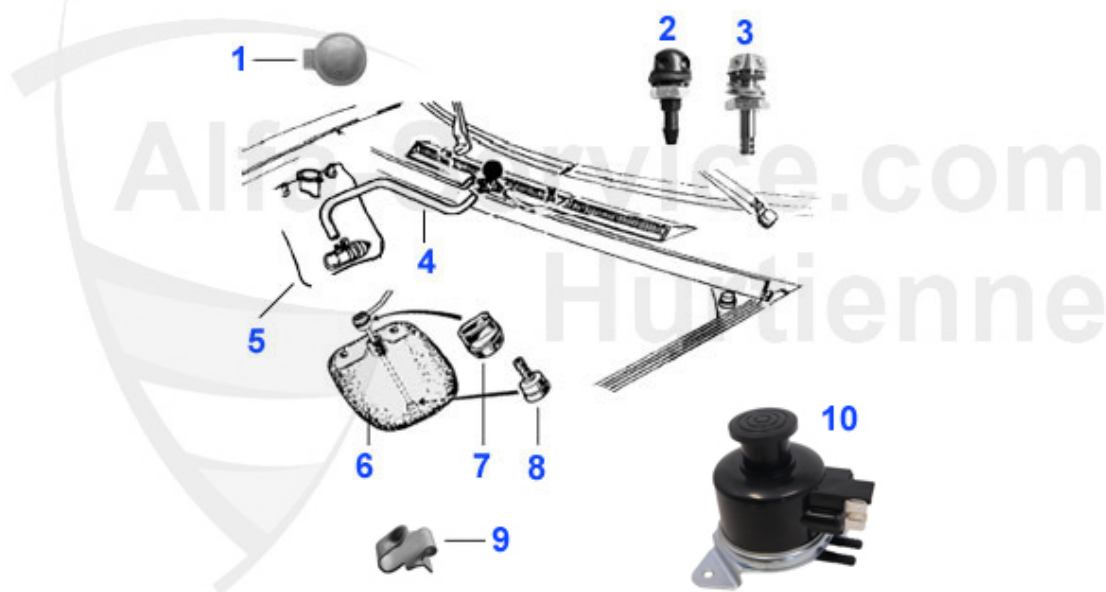

Giulia > WIPER SYSTEM > WATER BAG

1	25 010 3 0	COVER FOR WASHING BOTTLE with a pump	2.70 EUR
2	25 021 0 0	WASHING JET 2-jet - Giulia / GT	3.56 EUR
3	25 039 0 0	WASHING JET 2-JET CHROME GIULIA AND GT	9.90 EUR
4	25 012 0 0	HOSE WIPER SYSTEM 3.75 m	7.39 EUR
5	25 014 0 0	WATER BAG WITH ELECTR. PUMP	59.00 EUR
6	08 010 0 0	WATER BAG FOR FOOT PUMP	21.50 EUR
7	08 011 0 0	SEALING PLUG FOR WATER BAG	2.50 EUR
8	25 015 0 0	RETURN SHUT-OFF VALVE	***
9	08 110 0 0	HOLDING CLAMP FOR WATER BAG (105)	2.95 EUR
10	14 021 0 0	FOOT PUMP FOR WIPER SYSTEM	116.62 EUR