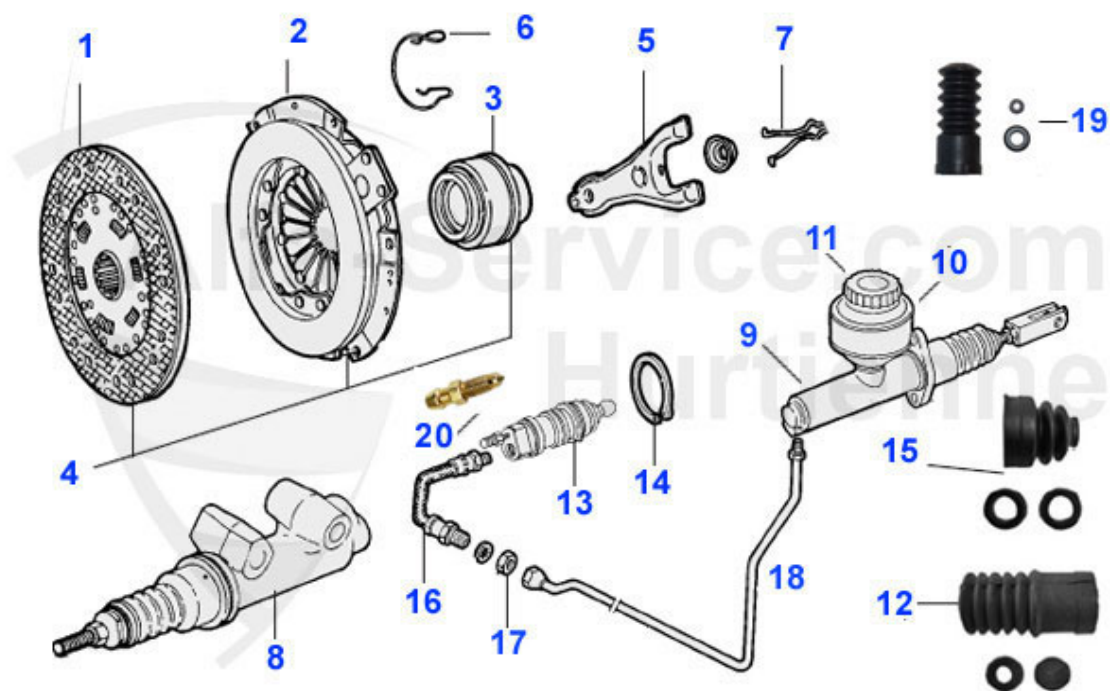

Giulia > POWERTRAIN > CLUTCH > HYDRAULIC

1	09 003 0 0	CLUTCH DISC hydraulic clutch	50.78 EUR
2	09 004 0 0	PRESSURE PLATE hydraulic clutch	88.00 EUR
3	09 005 0 0	CLUTCH RELEASE BEARING hydr. clutch	24.20 EUR
3	09 033 0 0	CLUTCH RELEASE BEARING HYDR. CLUTCH FICHTEL & SACHS	54.50 EUR
4	09 023 0 0	CLUTCH KIT LUK/SACHS HYDR.	214.00 EUR
5	09 022 0 0	RELEASE LEVER	***
6	09 015 0 0	LOCKING SPRING - clutch release bearing 2nd series	9.39 EUR
7	09 016 0 0	LOCKING SPRING - clutch release fork	3.50 EUR
8	09 011 0 0	CLUTCH MASTER CYLINDER standing pedals	169.00 EUR
9	09 012 0 0	CLUTCH MASTER CYLINDER hanging pedals	108.90 EUR
10	09 021 0 0	RESERVOIR WITH COVER FOR CLUTCH MASTER CYLINDER HANGING PEDAL CARS	44.90 EUR
11	09 020 0 0	COVER FOR HYDRAULIC OIL RESERVOIRE BRAKE AND CLUTCH MASTER CYLINDER	7.50 EUR
12	09 008 0 0	REPAIR KIT FOR CLUTCH MASTER CYLINDER ATE hanging pedal	19.08 EUR
13	09 014 0 0	CLUTCH SLAVE CYLINDER 105	69.00 EUR
14	09 017 0 0	LOCKING RING CLUTCH SLAVE CYLINDER	2.05 EUR
15	09 010 0 0	REPAIR KIT FOR CLUTCH SLAVE CYLINDER ATE 9818 BK925	13.45 EUR
16	09 039 0 0	CLUTCH HOSE STAHLFLEX FOR GIULIA,GTJ, SPIDER,ALFETTA,GIULIETTA,GTV116,75, RZ/SZ,(M12x1)	39.90 EUR
16	09 006 0 0	CLUTCH HOSE	15.51 EUR
17	09 019 0 0	NUT FOR CLUTCH HOSE	3.25 EUR
18	09 018 0 0	CLUTCH LINE	46.99 EUR
19	09 075 0 0	REPAIR KIT CLUTCH MASTER CYLINDER STANDING PEDALS (BONALDI + REPLICA) 1. ST SERIES	24.99 EUR
20	09 043 0 0	Entlüfternippel Kupplungs- nehmerzylinder 0901400	7.50 EUR