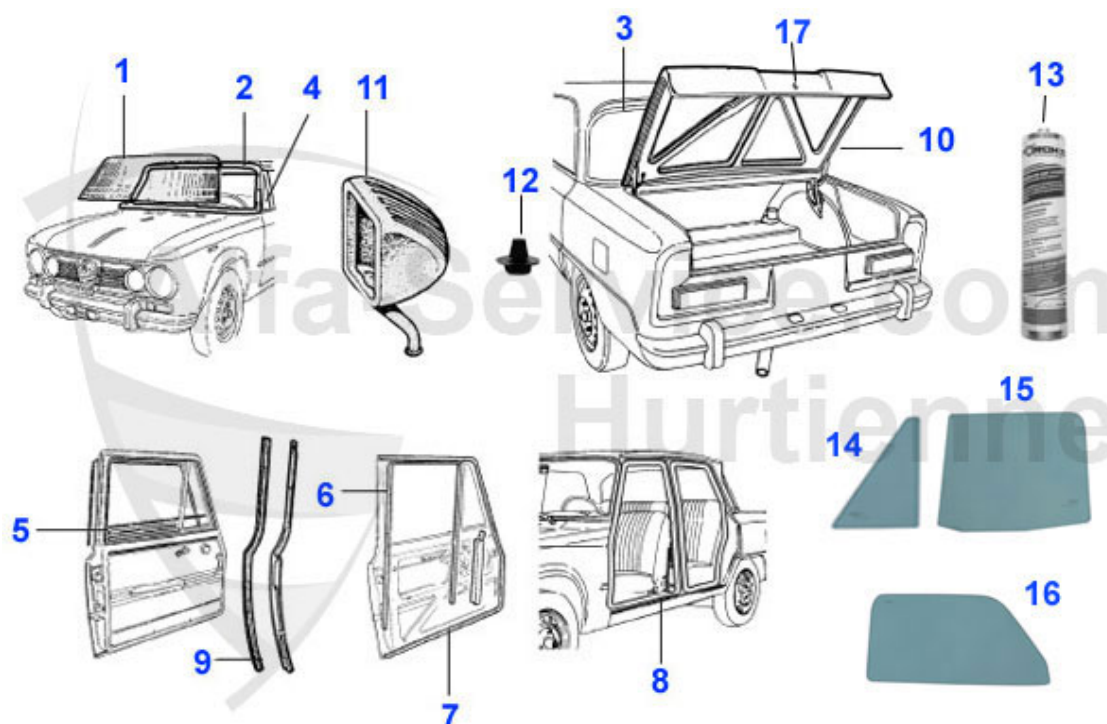

Giulia > BODY PARTS > WINDSCREENS/RUBBER SEALS

1	17 023 1 0	FRONT SCREEN GIULIA OR BERLINA CLEAR	301.61 EUR
1	17 033 1 0	Windschutzscheibe Giulia gr	311.99 EUR
1	17 034 1 0	Windschutzscheibe Giulia gr	335.00 EUR
2	18 001 1 0	FRONT SCREEN RUBBER SEAL - Giulia	69.00 EUR
3	18 002 1 0	REAR SCREEN RUBBER SEAL - Giulia	79.00 EUR
4	18 088 0 0	Quarter window seal Giulia (set)	214.20 EUR
5	18 085 1 0	SEALING WEATHERSTRIP - crank-operated window rear	12.20 EUR
5	18 084 1 0	HORIZONTAL DOOR WINDOW FELT GIULIA FRONT	10.15 EUR
6	18 087 1 0	DOOR WINDOW CHANNEL BRUSH REAR - Giulia	11.25 EUR
6	18 086 1 0	DOOR WINDOW CHANNEL BRUSH FRONT - Giulia	11.25 EUR
7	18 004 1 0	DOOR GASKET GIULIA ON THE DOOR FRONT/REAR	37.50 EUR
8	18 082 1 0	DOOR SEAL GIULIA STD. FRONT/REAR	30.15 EUR
8	18 114 1 0	DOOR SEAL VELOURS (at the body) Giulia, front	49.49 EUR
8	18 115 1 0	DOOR SEAL VELOURS (at the body) Giulia, rear	47.40 EUR
9	18 093 1 0	DOOR SEAL, REAR B-SÄULE	31.50 EUR
10	18 007 1 0	BOOT LID RUBBER SEAL - Giulia 4 PCS.	49.50 EUR
11	18 174 0 0	RUBBER FOR FUEL FILLER GIULIA/GT 1300/ 1750 DIAM. 57,3 mm	69.00 EUR
12	18 128 0 0	FUEL FLAP RUBBER STOPPER GIULIA AND GT BERTONE	4.50 EUR
13	24 007 0 0	WINDOW SEALANT 290 ml	17.50 EUR
14	17 042 1 0	QUARTER WINDOW GIULIA GREEN	39.00 EUR
14	17 043 1 0	QUARTER WINDOW GIULIA,WHITE LEFT/RIGHT	36.89 EUR
15	17 040 1 2	WINDOW CRANK GIULIA FRONT GREEN RIGHT	59.00 EUR
15	17 044 1 2	WINDOW CRANK GIULIA FRONT, WHITE RIGHT	54.74 EUR
15	17 044 1 1	WINDOW CRANK GIULIA FRONT,WHITE LEFT	54.74 EUR
15	17 040 1 1	WINDOW CRANK GIULIA FRONT GREEN LEFT	59.00 EUR
16	17 041 1 2	WINDOW CRANK GIULIA REAR RIGHT	69.00 EUR
16	17 045 1 1	WINDOW CRANK GIULIA REAR, WHITE LEFT	66.65 EUR
16	17 045 1 2	WINDOW CRANK GIULIA REAR, WHITE RIGHT	66.65 EUR
16	17 041 1 1	WINDOW GIULIA REAR GREEN LEFT	69.00 EUR
17	18 172 1 0	RUBBERRING FOR THE REAR BONNET LOCK GIULIA SUPER	4.90 EUR