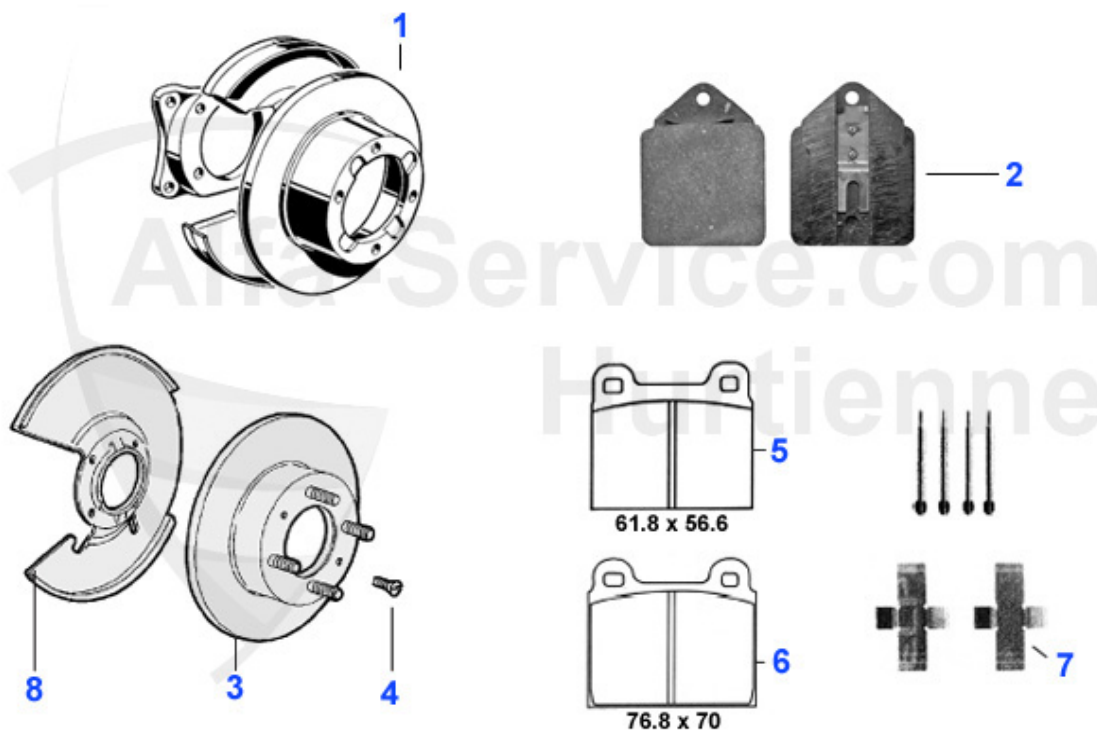

Giulia > BRAKE SYSTEM > FRONT BRAKE > BRAKE DISCS/PADS

1	13 102 0 0	FRONT BRAKE DISC DUNLOP 285 mm	***
2	13 091 0 R	BRAKEPADS FOR DUNLOP SYSTEM FRONT SIDE KEVLAR/ARMID GREENSTUFF,ADHESION FACTOR 0,55.	119.00 EUR
2	13 091 0 0	BRAKE PADS DUNLOP FRONT	115.00 EUR
3	13 001 0 0	BRAKE DISC FRONT 1300-1600	47.50 EUR
3	13 002 0 0	BRAKE DISC FRONT 1750-2000	59.00 EUR
4	13 056 0 0	MOUNTING SCREW FOR REAR BRAKE DISC	1.59 EUR
5	13 004 0 0	1300-1600 FRONT BRAKE PADS	23.18 EUR
5	13 004 F F	BRAKE PADS FERODO 1300-1600 front	34.90 EUR
6	13 005 0 0	2000 FRONT BRAKE PADS	26.70 EUR
6	13 005 F F	BRAKE PADS FERODO 1750-2000 front	42.90 EUR
7	13 007 0 0	1300-1600 MOUNTING KIT FOR FRONT BRAKE PADS	8.10 EUR
7	13 008 0 0	1750-2000 MOUNTING KIT FOR FRONT BRAKE PADS	8.62 EUR
8	13 049 0 1	BACKING PLATE FRONT DISK, LEFT	***
8	13 049 0 2	BACKING PLATE FRONT BRAKE DISK, RIGHT	***