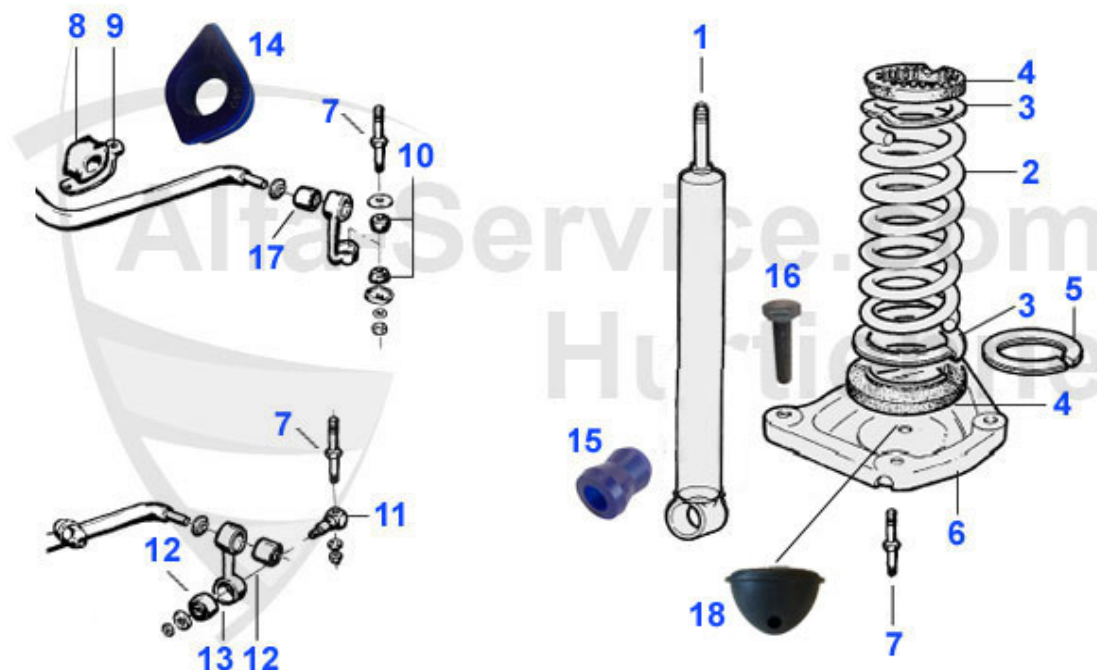

Giulia > SUSPENSION > FRONT > SPRINGS/SHOCKS/ANTI ROLL BAR

1	12 001 0 0	COFAB SHOCK ABSORBER, front	49.80 EUR
1	12 005 0 0	SHOCK ABSORBER BILSTEIN FRONT	117.00 EUR
1	12 149 0 0	SHOCK ABSORBER KONI YELLOW FRONT	96.50 EUR
1	12 003 0 0	FRONT SHOCK ABSORBER KONI RED ADJUSTABLE	91.00 EUR
2	12 008 3 0	1300 - 2000 FRONT SPRING	79.00 EUR
3	12 017 0 0	METAL SPRING PAD, front	11.50 EUR
4	12 016 0 0	RUBBER PAD FRONT SPRING	8.90 EUR
5	12 018 0 0	ALUMINIUM SPACER FOR FRONT SPRING 6 mm	29.50 EUR
5	12 169 0 0	NYLON FRONT SPRING SPACER 1cm	21.30 EUR
6	12 013 R 2	RACE SHALLOW SPRING PAN RIGHT	113.00 EUR
6	12 013 0 1	SHALLOW SPRING PAN, LEFT	48.79 EUR
6	12 013 R 1	RACE SHALLOW SPRING PAN LEFT	113.00 EUR
6	12 013 0 2	SPRING MOUNTING PLATE, RIGHT	48.79 EUR
7	12 093 0 0	DROP LINK BOLT SPRING PAN	16.92 EUR
8	12 038 0 0	FRONT STABILIZING RUBBER	5.33 EUR
9	12 039 0 0	HOLDER FOR FRONT STABILIZING RUBBER	8.41 EUR
10	12 095 0 0	CONNICAL RUBBER ANTI-ROLL BAR FRONT	5.50 EUR
11	12 136 0 0	ANTIROLL-BAR SUPPORT 68-86	23.00 EUR
12	12 037 0 0	FRONT DROPLINK BUSHING 30 mm	9.95 EUR
12	12 088 0 0	OE.60521246,front stabi bush dia 33mm 78-86	11.90 EUR
13	12 135 0 0	ANTI ROLL BAR DROP LINK WITH BUSHINGS 1968-86	35.00 EUR
14	12 200 0 0	SUPER FLEX STABILIZING RUBBER 24mm REQUIRED PARTS: 2	10.08 EUR
15	12 197 0 0	SUPER FLEX LOWER SHOCK ABSORBER BUSHING	8.69 EUR
16	12 120 0 0	SCREW FOR SPRING PLATE	3.24 EUR
17	12 040 0 0	REAR STABILIZING RUBBER BUSH	10.10 EUR
18	12 052 0 0	FRONT UPPER RUBBER STOP KIT 1. SERIES	42.84 EUR