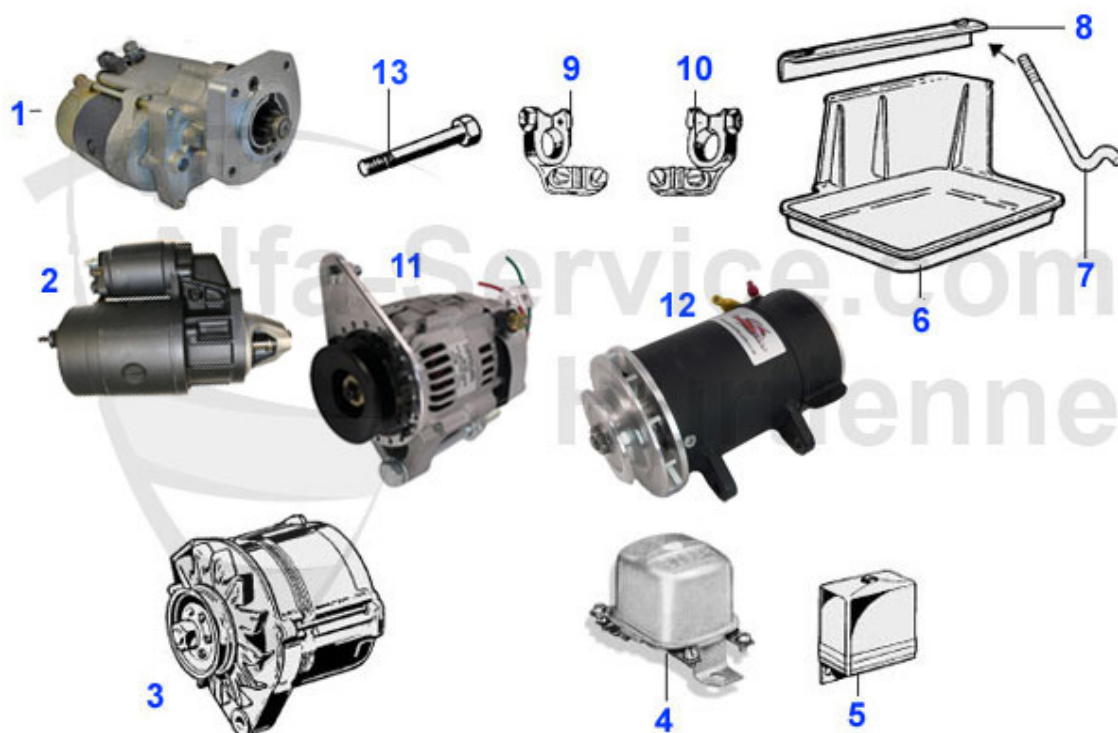

Giulia > ELECTRIC > STARTER/GENERATOR

1	14 044 0 0	HIGH POWER STARTER 9 TEETH (1 KW) huge increase in cranking power draws less current ensuring starts engine even direct replacement for original	329.00 EUR
1	14 059 0 0	High performance Startmotor 8 teeth lightweight, geared starter motor draws less current ensuring starts engine even direct replacement for original	329.00 EUR
2	14 037 0 0	STARTER 8 TEETH, NEW PART!!! MORE LIGHT MODERN VERSION INCL. FITTING BOLT	195.01 EUR
2	14 016 0 0	STARTER (EXCHANGE PART) - 8 tooth	***
2	14 017 0 0	STARTER, 9 TEETHS GIULIA,SPIDER,GT, GIULIETTA,ALFETTA,75,90	171.32 EUR
3	14 068 0 0	DIRECT-CURRENT GENERATOR (exch.-part)	379.00 EUR
3	14 043 0 0	Generator 45A external controller Alfetta,Giulietta,GTV(116),Giulia,Spider Bertone	173.37 EUR
3	14 018 0 0	GENERATOR 45A - external controller alfetta, giulietta, GTV (116), giulia, spider, bertone	173.37 EUR
3	14 077 0 0	GENERATOR 55A 75,90, alfetta, giulietta, GTV (116), spider (115), 105 er EXCHANGE PART-PLDGE EUR 43,10	183.12 EUR
4	14 121 0 0	VOLTAGE REGULATOR FOR BOSCH REGULATOR 1st series	189.00 EUR
5	14 070 0 0	VOLTAGE REGULATOR FOR 45A GENERATOR	34.06 EUR
6	14 025 0 0	PLASTIC PAN FOR BATTERY	27.91 EUR
6	16 124 0 0	PLASTIC PAN FOR BATTERY (engine with fuel injection)	***
7	14 026 0 0	THREADED ROD FOR HOLDING ANGLE	8.50 EUR
8	14 027 0 0	HOLDING ANGLE BATTERY	17.01 EUR
8	14 035 0 0	STARTER 9 TEETH, NEW PART!!! MORE LIGHT MODERN VERSION INCL. FITTING BOLT	195.01 EUR
9	16 110 0 0	BATTERIE POLE PLUS	4.31 EUR
10	16 111 0 0	BATTERY POLE MINUS	4.31 EUR
11	14 204 0 0	LIGHTWEIGHT RACE ALTERNATOR 45A (only 2,85KG) WITH BUILT IN COOLING FANS, EASY TO FIT	333.10 EUR
12	14 065 0 0	LIGHTWEIGHT ALTERNATOR FOR CARS FROM 1962-69,ALUMINIUM BODY 45A OUTPUT 1,5Kg.LIGHTER	489.99 EUR
13	14 093 0 0	STARTER MOTOR BOLT	7.85 EUR