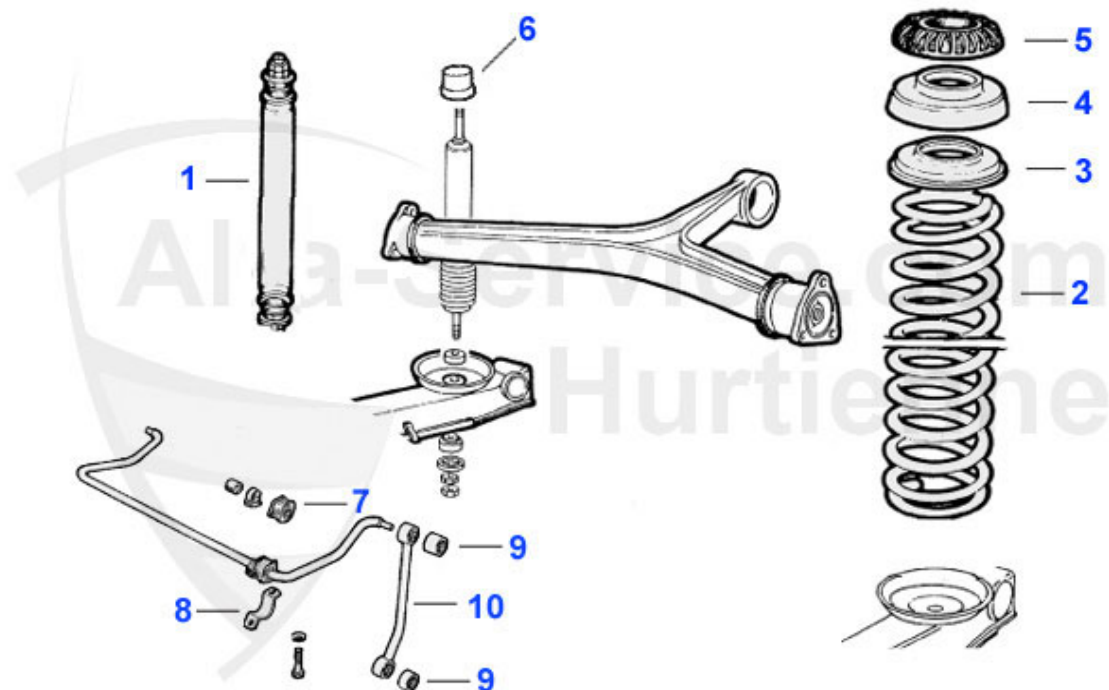

Giulia > SUSPENSION > REAR > SPRINGS/SHOCKS/ANTI ROLL BAR

1	12 150 0 0	SHOCK ABSORBER KONI YELLOW REAR	96.50 EUR
1	12 002 0 0	COFAB SHOCK ABSORBER, rear	49.80 EUR
1	12 004 0 0	REAR SHOCK ABSORBER KONI RED ADJUSTABLE	91.00 EUR
1	12 152 0 0	SHOCK ABSORBER SPAX GAS PRESSURE REAR, ADJUSTABLE	124.95 EUR
1	12 006 0 0	SHOCK ABSORBER BILSTEIN GAS PRESSURE REAR	117.00 EUR
2	12 050 0 0	REAR SPRING SPIDER 87-93/GIULIA	84.60 EUR
3	12 047 0 0	METAL PAD REAR SPRING	15.51 EUR
4	12 104 3 0	REAR SPRING SPACER 16 mm	34.50 EUR
4	12 103 3 0	SPACER REAR SPRING 11 mm	65.00 EUR
4	12 105 3 0	REAR SPRING SPACER 21 mm	65.00 EUR
5	12 014 3 0	RUBBER PAD REAR SPRING	7.90 EUR
6	12 170 0 0	RUBBER CAP REAR SHOCK ABSORBER	17.73 EUR
7	12 042 0 0	REAR ANTI ROLL BAR RUBBER	6.35 EUR
8	12 044 0 0	BRACKET REAR ANTI ROLL BAR RUBBER	7.79 EUR
9	12 040 0 0	REAR STABILIZING RUBBER BUSH	10.10 EUR
10	12 139 0 0	REAR ANTI ROLL BAR DROP LINK WITHOUT BUSHINGS	***