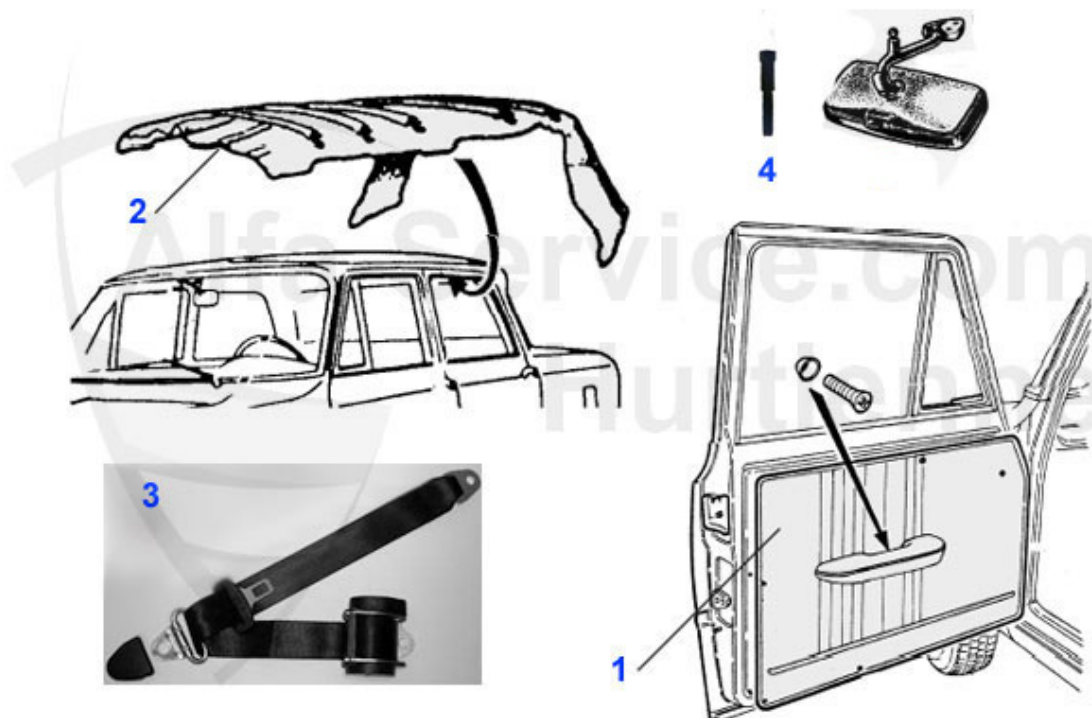

Giulia > INTERIOR PARTS > HEADLINER/DOOR PANELS

1	20 271 1 0	DOOR TRIM PANEL BLACK GIULIA NUOVA 74-78 (FRONT AND REAR LEFT + RIGHT)	399.00 EUR
1	20 269 1 0	DOOR TRIM PANEL BROWN GIULIA 69-73 / (FRONT AND REAR RIGHT + LEFT)	446.25 EUR
1	20 268 1 0	DOOR TRIM PANEL BLACK GIULIA 69-73 (FRONT AND REAR RIGHT + LEFT)	446.25 EUR
2	20 273 1 0	ROOF TRIM - Giulia - light grey / not punched	173.37 EUR
2	20 275 1 0	ROOF TRIM GIULIA, CREME PUNCHED	173.37 EUR
2	20 276 1 0	ROOF TRIM - Giulia - rear: creme punched/ front: black	173.37 EUR
2	20 141 1 0	ROOF TRIM - Giulia - creme / not punched	173.37 EUR
3	20 144 2 0	SAFETY BELT GT/Giulia 30 cm	69.00 EUR
3	20 138 1 0	SAFETY BELT - Giulia - 45 cm	69.00 EUR
4	20 310 0 0	REAR-VIEW MIRROR SUPPORT SCREW BERTONE GT, GIULIA, BERLINA	8.90 EUR