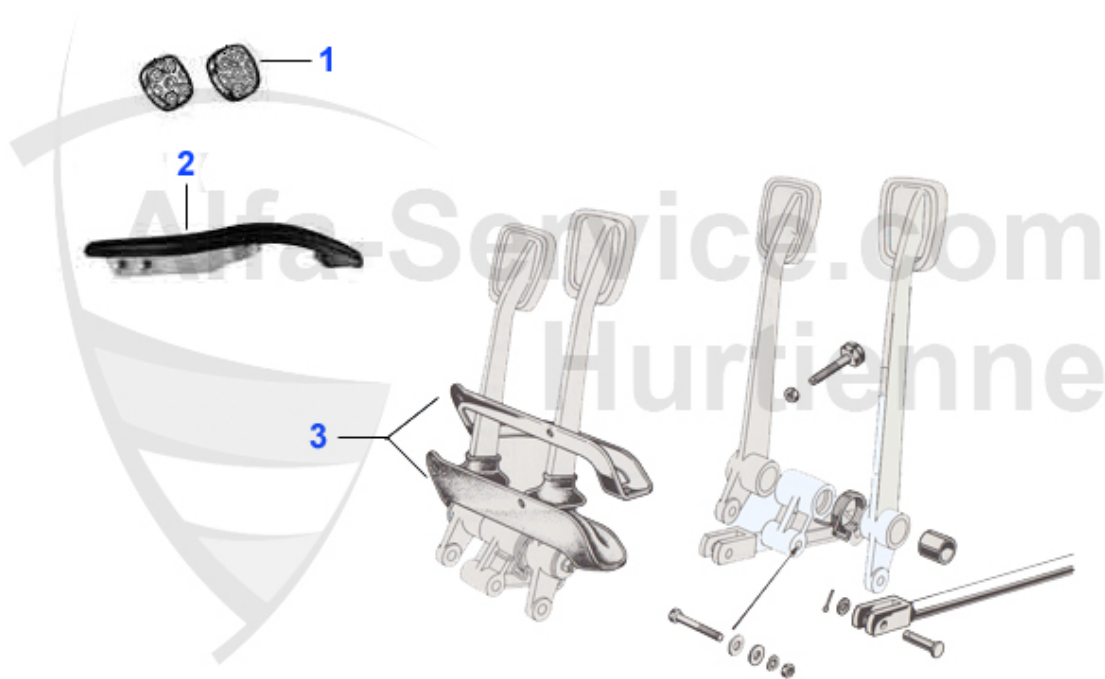

Giulia > PEDALS > STANDING PEDALS

1	18 010 0 0	CLUTCH OR BRAKE PEDAL PAD	4.80 EUR
2	18 110 0 0	ACCELERATOR PEDAL, STANDING PEDALS	43.49 EUR
3	18 008 0 0	RUBBER FOR STANDING PEDALS	79.00 EUR