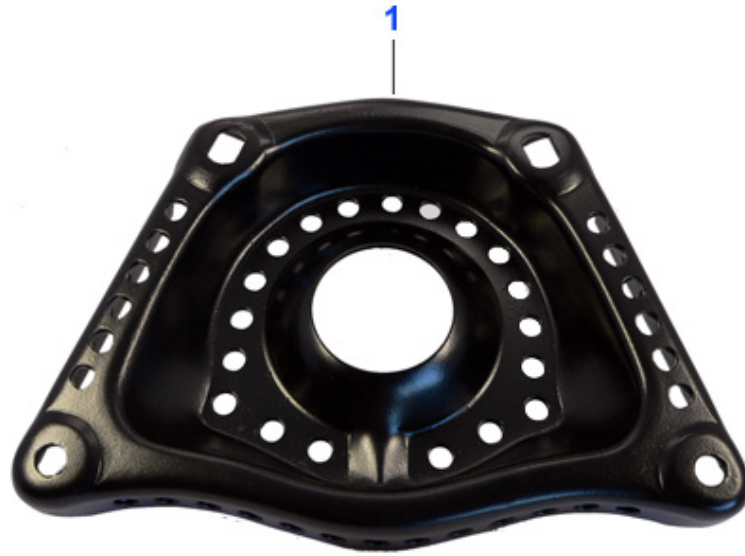

Giulia > TUNING > SHALLOW SPRING PAN

1	12 013 R 2	RACE SHALLOW SPRING PAN RIGHT	113.00 EUR
1	12 013 R 1	RACE SHALLOW SPRING PAN LEFT	113.00 EUR