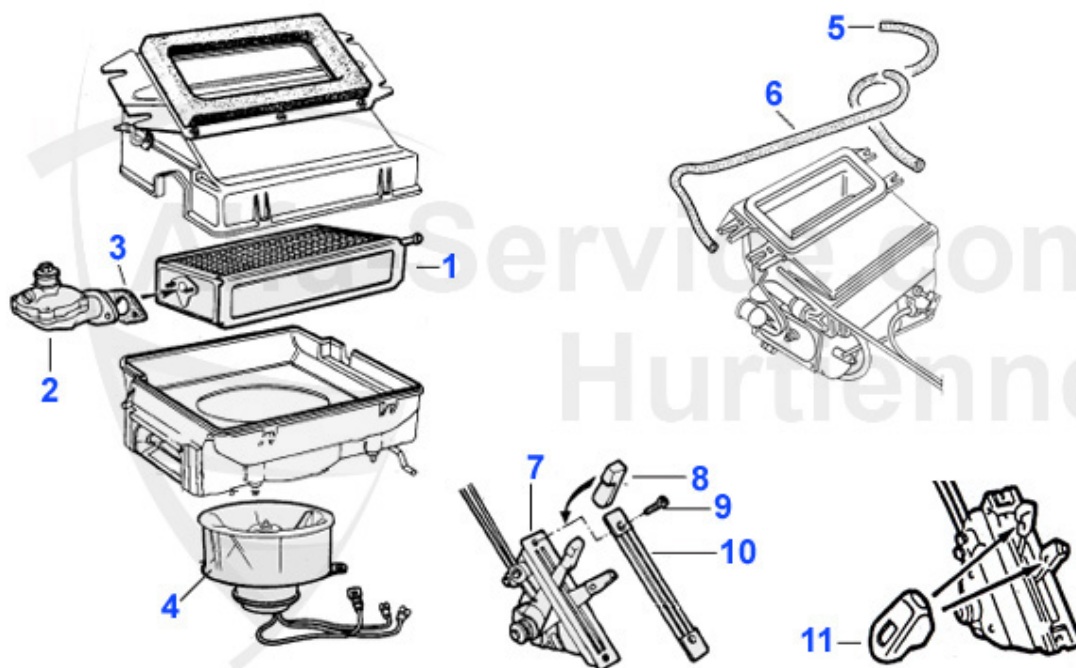

Giulia > HEATER/BLOWER > HEATER 2nd SERIES

1	08 029 0 0	HEAT EXCHANGER	151.36 EUR
2	08 005 0 0	HEATER VALVE 2nd SERIES PLASTIC HOUSING, ONE HOSE CONNECTION, SCREWED TO THE HEATER	48.50 EUR
3	08 035 0 0	GASKET for HEATER VALVE - 2nd series	3.80 EUR
4	14 023 0 0	BLOWER MOTOR / GIULIA AND BERTONE GT	139.00 EUR
5	08 023 0 0	HOSE-HEATER WATERPUMP	11.50 EUR
6	08 022 0 0	HEATER HOSE (2nd series)-intake manifold	15.68 EUR
7	08 013 3 0	HEATER LEVER UNIT FOR GT/SPIDER/ GIULIA, WITH MIDDLE CONSOLE	***
9	19 175 0 0	STAINLESS STEEL SCREW FIXING COVER	1.33 EUR
10	19 123 3 0	FINISHER FOR HEATER OPERATION - CHROMED	29.50 EUR
11	19 162 0 0	PLASTIC CAP FOR HEATER LEVER CHROMED	8.10 EUR
11	20 129 0 0	PLASTIC CAP FOR HEATER LEVER black (original)	4.41 EUR