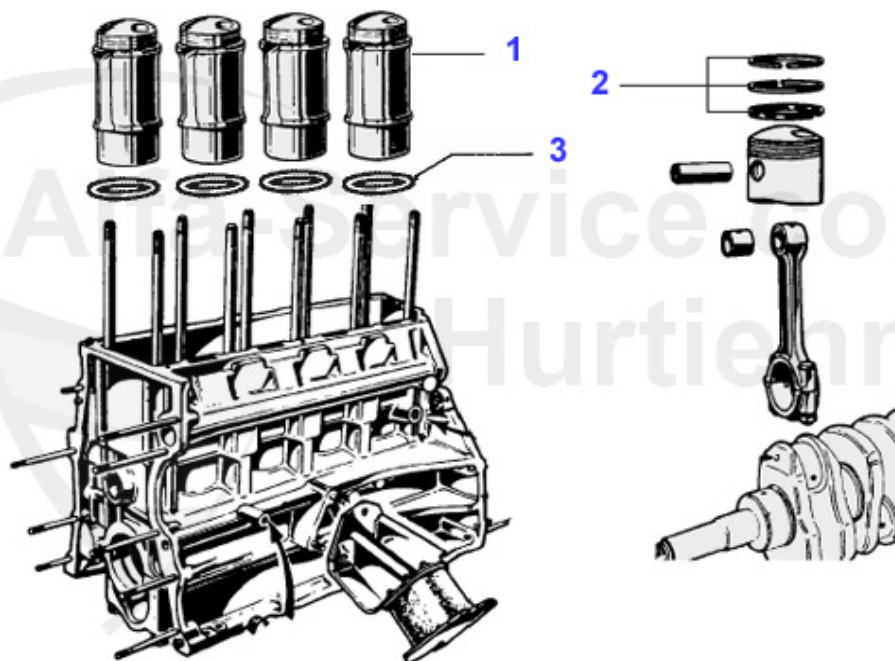

Giulia > ENGINE > PISTON/LINER

1	03 210 0 0	PISTON + LINER SET 2000, ALFETTA MOTRONIC, 105 MODELS 2000 >1990	***
1	03 289 0 0	LINER 1750 80 mm d.	99.50 EUR
1	03 288 0 0	LINER FOR PISTON 1600 78mm	99.50 EUR
1	03 281 0 0	LINER 2000 84mm d.	89.90 EUR
1	03 001 0 0	PISTON + LINER SET 1300 3001 000	529.00 EUR
1	03 002 0 0	PISTON + LINER SET 1600, 4 pieces	539.00 EUR
1	03 003 0 0	PISTON + LINER SET 1750 3002 001 4 pieces	539.00 EUR
1	03 004 0 0	PISTON + LINER SET 2000 3003 000 4 pieces	539.00 EUR
1	03 287 0 0	LINER 1300 74MM	99.50 EUR
1	03 140 0 0	PISTON + LINER SET 2000 HIGH COMPRESSION (10.4:1) 3004 600	559.00 EUR
2	03 271 0 0	PISTON RING SET 1600 1.5/1.75/3.5mm (FOR 4 PISTONS)	141.50 EUR
2	03 224 0 0	PISTON RING SET 1750 1.5/1.75/4.0mm (FOR 4 PISTONS)	141.50 EUR
2	03 223 0 0	PISTON RING SET 1750 1.5/1.75/3.5mm (FOR 4 PISTONS)	141.50 EUR
2	03 113 0 0	PISTON RING SET 1300 1.5/1.75/4mm (FOR 4 PISTONS)	141.50 EUR
2	03 092 0 0	PISTON RING SET 2000 1.5/1.75/4.5mm (FOR 4 PISTONS)	141.50 EUR
2	03 091 0 0	PISTON RING SET 1600 1.5/1.75/4.0mm FOR 4 PISTONS)	141.50 EUR
2	03 293 0 0	PISTON RING SET 2000 1.5/1.75/4mm (FOR 4 PISTONS)	141.50 EUR
3	03 090 0 0	LINER RUBBER SEAL 2000	2.30 EUR
3	03 087 0 0	LINER RUBBER SEAL 1300	2.30 EUR
3	03 088 0 0	LINER RUBBER SEAL 1600/1750	2.30 EUR