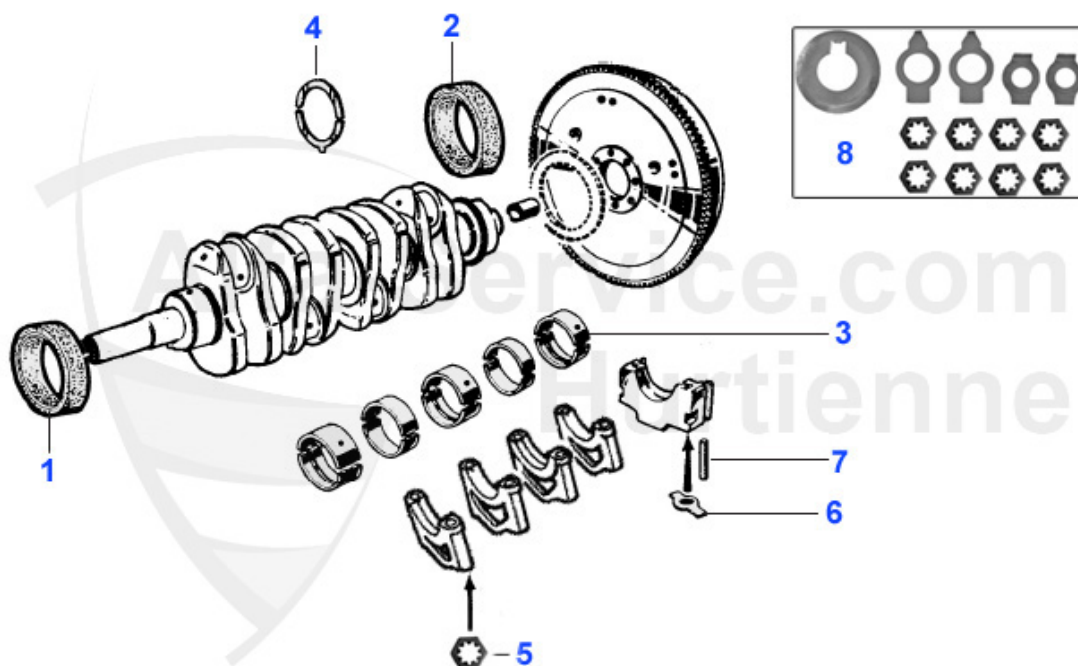

Giulia > ENGINE > CRANKSHAFT 2

1	02 022 0 0	OIL SEAL (35/50/10) CRANKSHAFT FRONT	7.95 EUR
2	02 023 0 0	OIL SEAL (82/105/12) CRANKSHAFT REAR 105 MODELS >1989, ALFETTA, GIULIETTA, 75, 90, GTV (116), MONTREAL	18.30 EUR
3	03 075 0 0	1300 - 2000 MAIN BEARING 0.30	71.40 EUR
3	03 009 0 0	1300 - 2000 MAIN BEARING SET STD.	47.50 EUR
3	03 076 0 0	MAIN BEARING 1300-2000 0.40	71.40 EUR
3	03 010 0 0	MAIN BEARINGS 1300 - 2000 0,10 OVERSIZE	53.00 EUR
3	03 011 0 0	1300 - 2000 MAIN BEARING 0.20	53.00 EUR
4	03 081 0 0	OE. 60743567 THRUST WASHER STD.	18.00 EUR
5	03 270 0 0	LOCKING PLATE 1/2/3/4 main bearing set	1.70 EUR
6	03 149 0 0	LOCKING PLATE 5th Main Bearing 5th main bearing set	1.50 EUR
7	03 158 0 0	RUBBERBAND 5th MAIN BEARING	3.20 EUR
8	03 273 0 0	LOCKING PLATE SET main bearing set, cam shaft, pulley in front	19.50 EUR