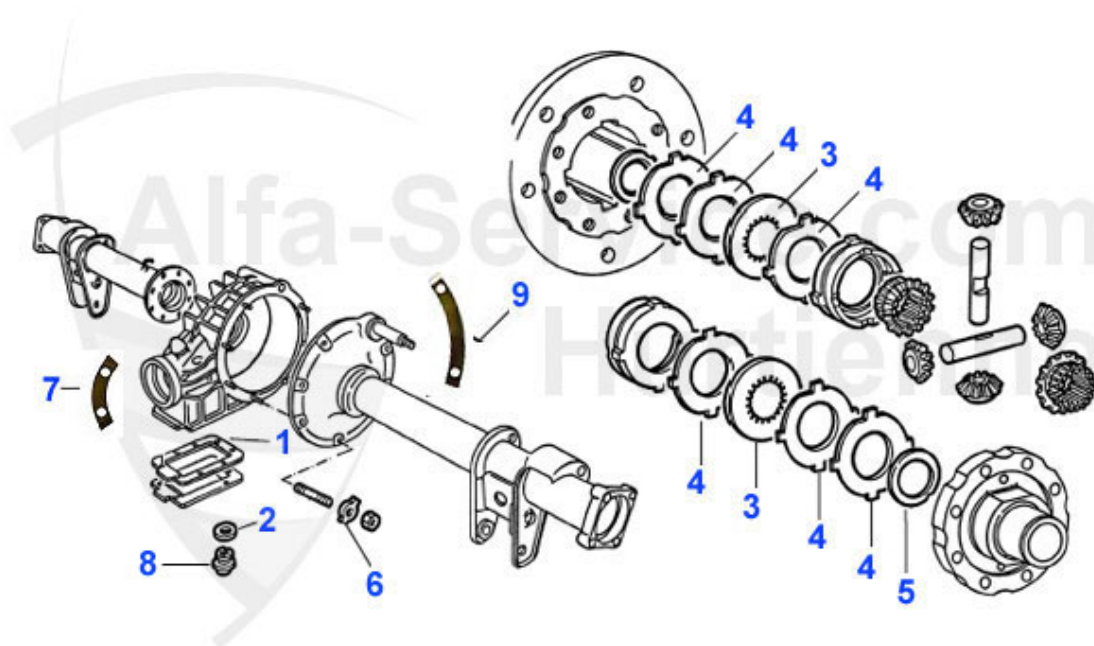

Giulia > POWERTRAIN > REAR AXLE > MOUNTING/LIMITED SLIP

1	02 032 0 0	DIFFERENTIAL SUMP GASKET 1300-1750	3.90 EUR
1	02 033 0 0	DIFFERENTIAL SUMP GASKET 2000	3.90 EUR
2	01 006 0 0	COPPER WASHER SUMP PLUG	1.50 EUR
3	12 187 0 0	OE.60741501 DIFFERENTIAL CLUTCH PLATE	91.30 EUR
4	12 190 0 0	BLANKING PLATE DIFFERENTIAL 2,1 mm	***
4	12 189 0 0	LIMITED SLIP DISC 2.0mm	***
4	12 188 0 0	BLANKING PLATE DIFFERENTIAL 1,9 mm	30.70 EUR
5	12 191 0 0	Diff. plate with oil pockets	***
6	12 184 0 0	Sicherungsblech Differentialgehäuse einzeln	***
7	12 193 0 0	LOCK PLATE	2.50 EUR
8	04 003 0 0	SUMP PLUG GEAR,DIFFERENTIAL 101/105, OIL PAN 33,75,155,164,RZ, OE 60573441	13.65 EUR
9	12 194 0 0	Sicherungsblech Differentialgehäuse doppelt	4.41 EUR