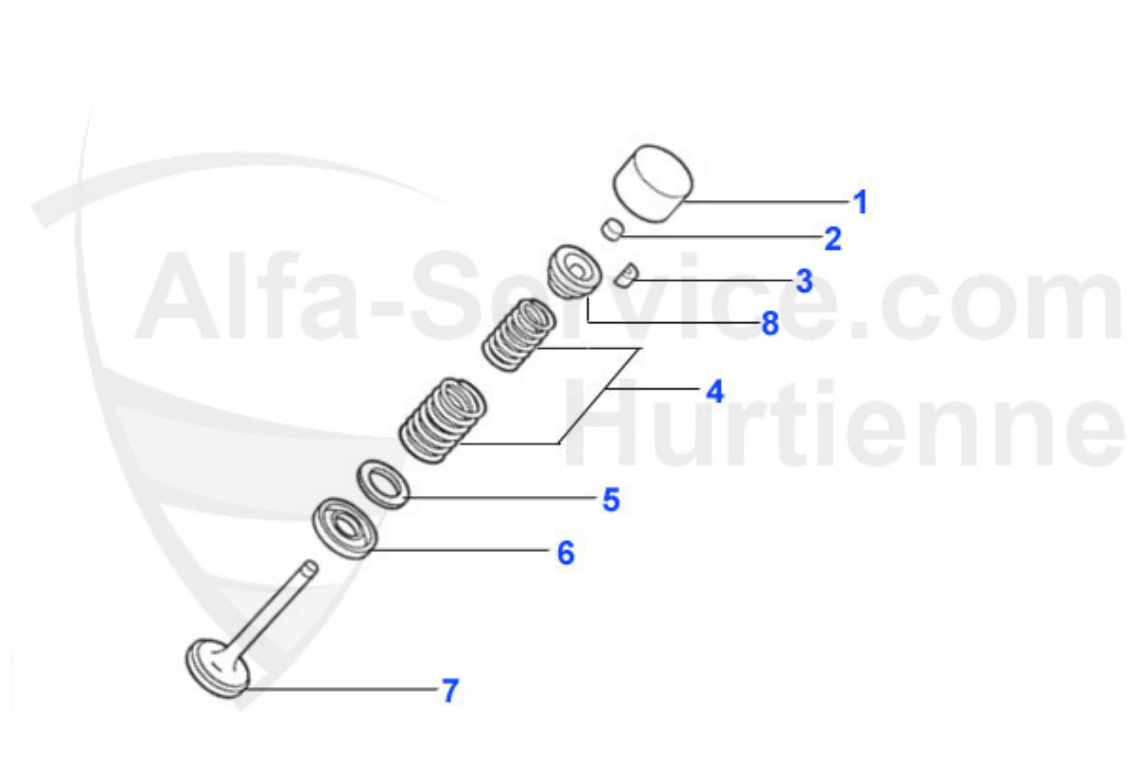

Giulia > ENGINE > VALVES

1	03 068 0 0	CAM FOLLOWER OE60612178	23.50 EUR
2	03 043 0 0	VALVE ADJUSTING SHIMS	5.40 EUR
2	03 084 0 0	VALVE ADJUSTING SHIMS 205 pcs per box 1.500 - 2.500 mm	279.00 EUR
2	03 114 0 0	VALVE ADJUSTING SHIMS 200 pcs per box 2.525 - 3.500 mm	315.00 EUR
3	03 296 0 0	VALVE COTTERS 9mm	1.20 EUR
4	03 274 0 0	VALVE SPRING SET 16 pcs	59.80 EUR
5	03 295 0 0	OE.60502912 WASHER INSIDE LOWER VALVE SPRING PLATE	1.61 EUR
6	03 292 0 0	CUP FOR VALVE WASHER	***
7	03 032 0 0	EXHAUST VALVE 2000 std.	17.26 EUR
7	03 033 0 0	EXHAUST VALVE 2000 natrium filled	***
7	03 254 0 0	EXHAUST VALVE 2000 nitrated	***
7	03 253 0 0	EXHAUST VALVE 1600 - 1750 nitrated	***
7	03 026 0 0	INLET VALVE 1600-1750 std	10.25 EUR
7	03 027 0 0	INLET VALVE 2000 ALL MODELS EXC. SPIDER 1990-93 INJECTION	11.19 EUR
7	03 028 0 0	EXHAUST VALVE 1300 std.	14.67 EUR
7	03 025 0 0	INLET VALVE 1300 std	10.00 EUR
7	03 031 0 0	EXHAUST VALVE 1600 - 1750 natrium filled	***
7	03 029 0 0	EXHAUST VALVE 1300 natrium filled	***
7	03 030 0 0	EXHAUST VALVE 1600 - 1750 std.	16.45 EUR
8	03 345 0 0	Valve Plare	2.98 EUR