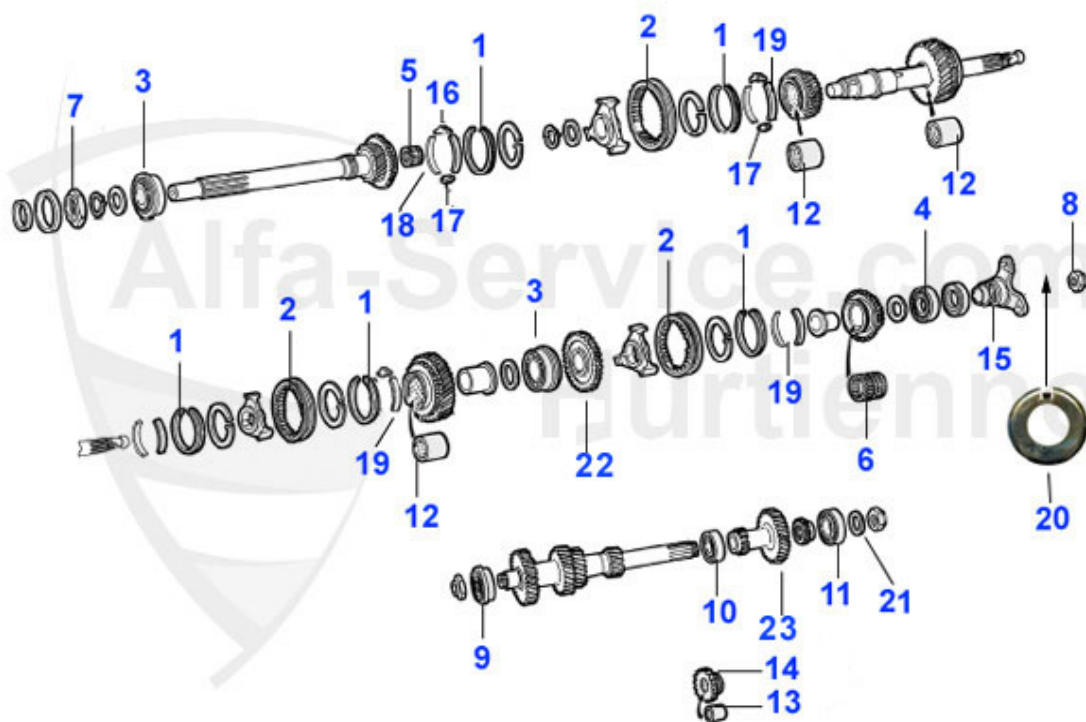

Giulia > POWERTRAIN > TRANSMISSION > SYNCHRO RINGS/BEARINGS

1	04 001 0 0	SYNCHRO RING	59.00 EUR
2	04 013 0 0	SYNCRO SLEEVE	112.80 EUR
2	04 013 A R	SYNCRO SLEVE ORIGINAL ALFA ROMEO	***
3	04 033 0 0	2000 MAIN SHAFT FRONT AND CENTER BEARING	98.90 EUR
3	04 046 0 0	1300, 1600, 1750 MAIN SHAFT FRONT AND CENTER BEARING	91.30 EUR
4	04 031 0 0	MAIN SHAFT REAR BEARING	50.06 EUR
5	04 029 0 0	NEEDLE BEARING MAIN SHAFT	13.20 EUR
6	04 030 0 0	5TH GEAR NEEDLE ROLLER BEARING	15.08 EUR
7	04 049 0 0	SAFETY NUT for gearbox input shaft	***
8	04 032 0 0	SAFETY NUT GEARBOX REAR 1972-93	***
9	04 024 0 0	LAYSHAFT FRONT BEARING d=25 mm inside diameter	68.00 EUR
9	04 047 0 0	LAYSHAFT FRONT BEARING 2000 d=20 mm	81.00 EUR
10	04 025 0 0	LAYSHAFT CENTRE BEARING	51.80 EUR
11	04 026 0 0	LAYSHAFT REAR BEARING	53.00 EUR
12	04 052 0 0	BUSH FOR GEAR WHEELS	22.00 EUR
13	04 027 0 0	BEARING SLEEVE for reverse gear	***
14	04 061 0 0	PINION REVERSE GEAR	145.00 EUR
15	04 073 0 0	Antriebsflansch Getriebeausgang	***
16	04 069 0 0	"ABOVE" LOCK-BLOCK 1th rear	***
17	04 070 0 0	"BOTTOM" LOCK-BLOCK 1st/2nd/3rd/4th/5th- gear	***
18	04 071 0 0	NL. LOCK-BAND 1st gear	***
19	04 068 0 0	LOCK-BAND 2nd/3rd/4th/5th-gear	***
20	04 056 0 0	LOCK TAB TRANSMISSION REAR 1964-72	***
21	04 057 0 0	LOCK PLATE LAYSHAFT 1964-72	5.60 EUR
22	04 074 0 0	REVERSE GEAR LARGE MAINSHAFT	***
23	04 075 0 0	Countershaft 5./reverse gear	299.00 EUR