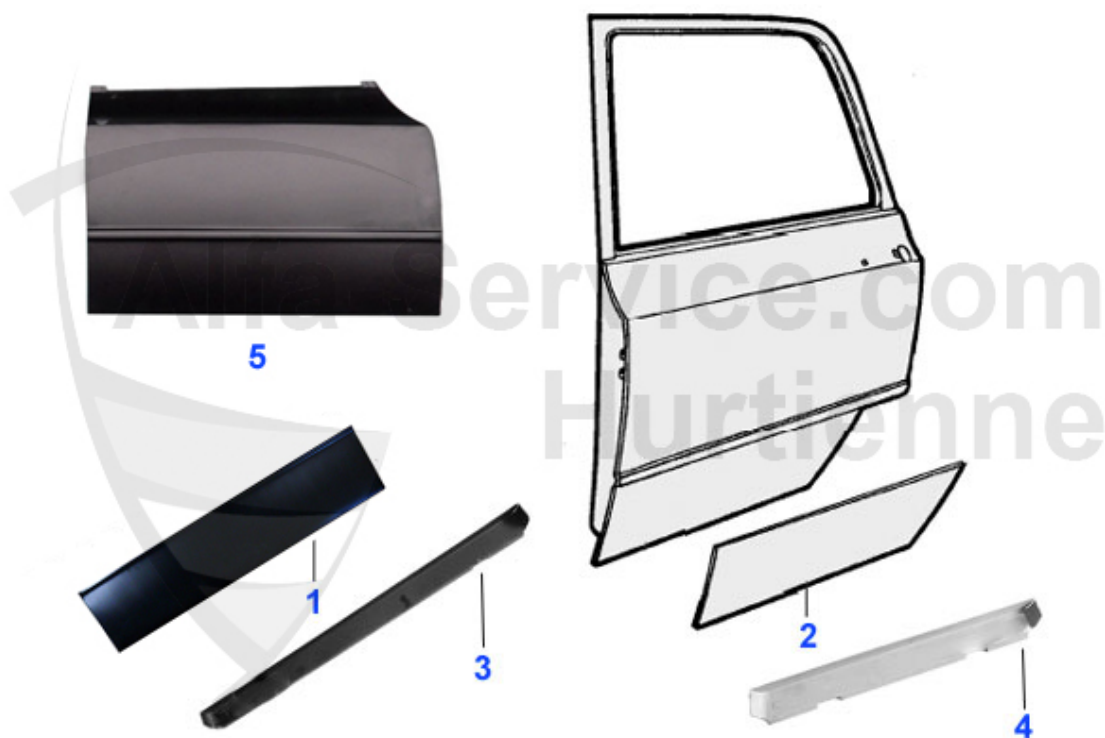

Giulia > BODY PARTS > BODY PANELS > DOOR

1	15 235 1 2	DOOR REPAIR PANEL FRONT, RIGHT - Giulia	48.50 EUR
1	15 235 1 1	DOOR REPAIR PANEL FRONT, LEFT - Giulia	48.50 EUR
2	15 236 1 2	DOOR PANEL, REAR, RIGHT - Giulia	54.70 EUR
2	15 236 1 1	DOOR PANEL REAR, LEFT - Giulia	54.70 EUR
3	15 233 1 1	DOOR FLOOR PANEL, FRONT, LEFT - GIULIA	65.00 EUR
3	15 233 1 2	DOOR FLOOR PANEL FRONT, RIGHT - Giulia	65.00 EUR
4	15 234 1 1	DOOR FLOOR PANEL, REAR, LEFT - Giulia	65.00 EUR
4	15 234 1 2	DOOR FLOOR PANEL, REAR, RIGHT - Giulia	65.00 EUR
5	15 231 1 1	DOOR SKIN LEFT GIULIA FRONT	169.00 EUR
5	15 231 1 2	DOOR SKIN RIGHT GIULIA FRONT	169.00 EUR
5	15 232 1 1	DOOR SKIN GIULIA REAR,LEFT	169.00 EUR
5	15 232 1 2	DOOR SKIN GIULIA REAR RIGHT	169.00 EUR