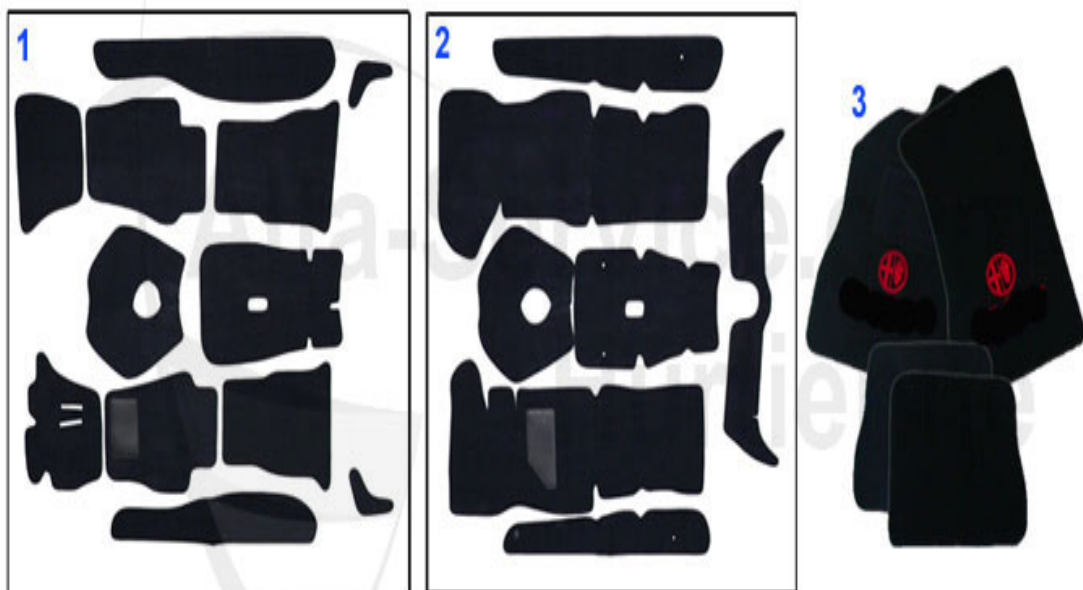

Giulia > INTERIOR PARTS > FOOT MATS/CARPET SETS

1	20 107 1 0	CARPET SET - Giulia - standing pedals	195.01 EUR
2	20 108 1 0	CARPET SET - Giulia - hanging pedals	195.01 EUR
3	20 277 1 0	FOOT MATS - Giulia - standing pedals	71.51 EUR
3	20 257 1 0	FOOT MATS GIULIA PENDING PEDALS	71.51 EUR