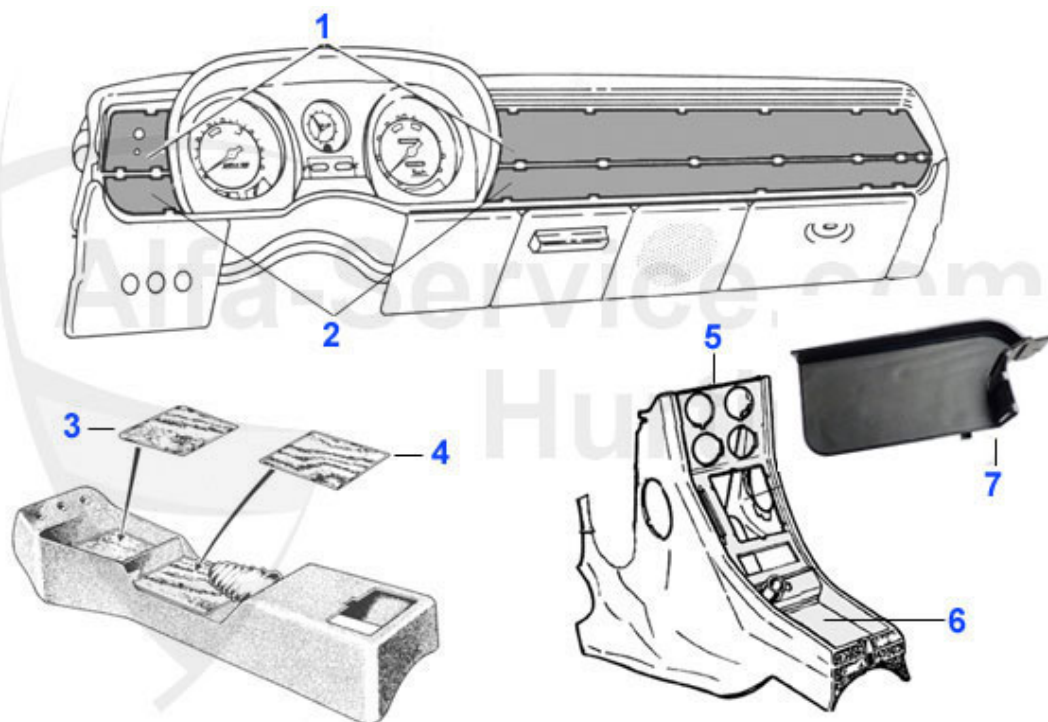

Giulia > INTERIOR PARTS > WOOD COVER

1	20 365 1 0	REAL WOOD COVER FOR TOP DASHBOARD/ two-piece Giulia	88.00 EUR
2	20 366 1 0	REAL WOOD COVER FOR BELOW DASH- BOARD/two-piece - Giulia	70.78 EUR
3	20 367 1 0	REAL WOOD COVER - shelf, large - Giulia	16.92 EUR
4	20 368 1 0	REAL WOOD COVER - shelf, small - Giulia Super	15.90 EUR
5	20 369 1 0	REAL WOOD COVER - middle consolee incl. borings - Giulia Super Nuova	104.48 EUR
6	20 372 1 0	REAL WOOD COVER - shelf - Super Nuova	42.90 EUR
7	RAR456	Ablage unterm Handschuhfach Giulia TI/Super/Super Nuova O.E.105006104401	70.00 EUR