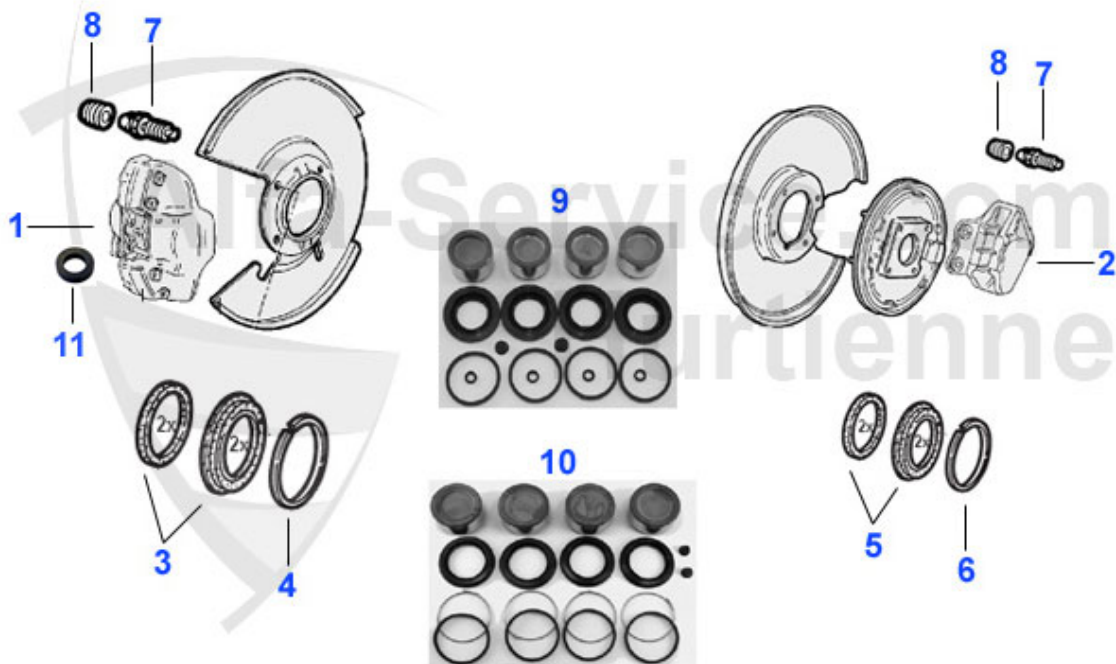

Giulia > BRAKE SYSTEM > BRAKE HYDRAULIC > BRAKE CALIPPERS

10	13 121 0 0	REPAIR KIT FRONT CALIPERS 48mm DIAMETER WITH 4 PISTONS	89.00 EUR
11	13 135 0 0	SEAL RING BETWEEN BRAKE CALIPERS, REQUIRED PIECES: 2	2.20 EUR