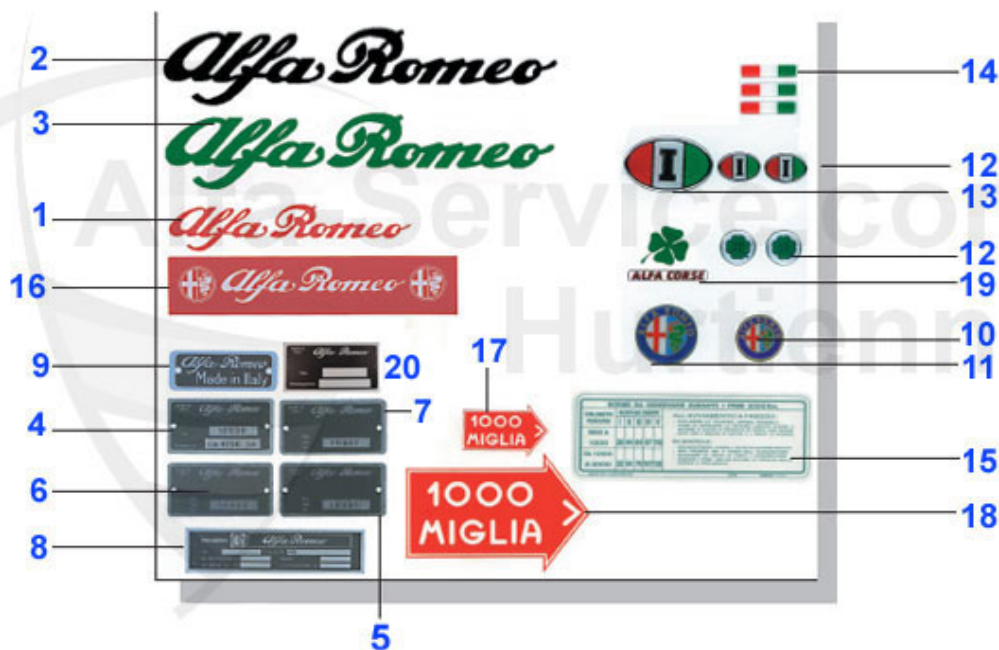

Giulia > MISC. PARTS > DECALS 1

1	26 245 0 0	STICKER "ALFA ROMEO" 40x200 white	4.30 EUR
1	26 246 0 0	STICKER "ALFA ROMEO" 40x200 mm red	4.30 EUR
2	26 051 0 0	STICKER "ALFA ROMEO" 60x315 mm black	9.31 EUR
2	26 050 0 0	STICKER "ALFA ROMEO" 60x315 mm white	***
3	26 079 0 0	STICKER "ALFA ROMEO" green	9.31 EUR
3	26 052 0 0	STICKER "ALFA ROMEO" 60x315 mm red	9.31 EUR
4	26 053 0 0	ID PLATE SHEET METAL - type 10530 1300 GT Junior / engine compartment	***
5	26 094 0 0	ID PLATE 10591 ROUNDTAIL 1300	***
6	26 095 0 0	ID PLATE 10503 ROUNDTAIL 1600	***
7	26 096 0 0	ID PLATE 10557 ROUNDTAIL 1750	***
8	26 058 0 0	ID PLATE (in German language)	8.79 EUR
9	26 240 0 0	PLATE "ALFA ROMEO MADE IN ITALY"	9.81 EUR
10	26 029 0 0	BADGE "ALFA LOGO" 2 pieces - 30 mm	4.00 EUR
11	26 030 0 0	BADGE "ALFA ROMEO" self-adhesive/ round 52 mm	***
12	26 032 0 0	NATIONALITY PLATE 36x25mm ITALY self-adhesive - oval/2 pieces	4.00 EUR
13	26 033 0 0	NATIONALITY PLATE 77x51mm ITALY self-adhesive / oval	***
14	26 035 0 0	ITALIAN FLAG 47x12 self-adhesive square / coated - 3 pieces	***
15	26 074 0 0	STICKER "RUNNING-IN INSTRUCTION" 1.3	16.51 EUR
15	26 075 0 0	STICKER "RUNNING-IN INSTRUCTION" 1600	16.51 EUR
15	26 076 0 0	STICKER "RUNNING-IN INSTRUCTION" 1.75/2.0	16.51 EUR
16	26 077 0 0	BATTERY STICKER "ALFA ROMEO" red/white	5.70 EUR
17	26 203 0 0	STICKER "MILLE MIGLIA" small	2.59 EUR
18	26 204 0 0	STICKER "MILLE MIGLIA" large	3.50 EUR
19	26 206 0 0	STICKER "ALFA CORSE" triangle with clover leaf	4.30 EUR
20	26 073 0 0	VIN PLATE BLANK, 85x45mm	16.70 EUR