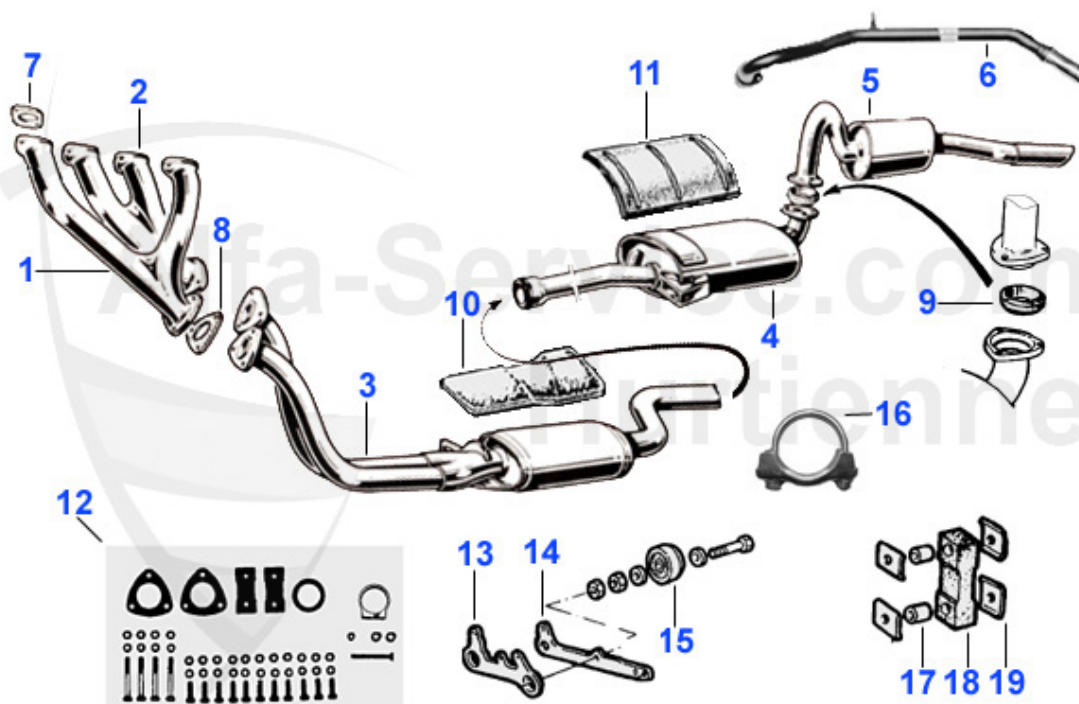

Giulia > EXHAUST SYSTEM > MANIFOLD/MUFFLER

1	11 030 0 0	EXHAUST MANIFOLD 1+ 4 1600-2000 up to 86	158.00 EUR
2	11 031 0 0	EXHAUST MANIFOLD 2+3 1600-2000 up to 86 a bit longer than the original one, you need to buy also part 11 030 00!	158.00 EUR
3	11 052 0 0	1300 - 1600 FRONT MUFFLER standing pedals	95.91 EUR
3	11 053 1 0	FRONT MUFFLER - GIULIA hanging pedals	95.91 EUR
3	11 055 4 0	FRONT MUFFLER - BERLINA 2000 hanging pedals	105.66 EUR
3	11 076 0 0	1750 FRONT MUFFLER standing pedals	107.00 EUR
4	11 077 0 0	CENTER MUFFLER - GIULIA/GT standing pedals 64-69,BERLINA 1750/2000	79.00 EUR
4	11 019 1 0	CENTER MUFFLER GT, GIULIA, BERLINA	89.00 EUR
5	11 058 4 0	END MUFFLER - BERLINA 2000	79.50 EUR
5	11 022 1 0	END MUFFLER - GIULIA + BERTONE	76.51 EUR
6	11 024 0 0	SPORT END PIPE - GIULIA and BERTONE	42.49 EUR
7	02 020 0 0	GASKET EXHAUST MANIFOLD-CYLINDER HEAD	2.50 EUR
8	02 021 0 0	GASKET EXHAUST MANIFOLD-FRONT MUFFLER	2.00 EUR
9	11 027 0 0	SEAL RING - rear exhaust	4.40 EUR
10	15 085 3 0	FRONT EXHAUST HEAT PROT. PLATE	55.39 EUR
11	15 086 3 0	MIDDLE EXHAUST HEAT PROT. PLATE	58.48 EUR
12	11 025 0 0	EXHAUST MOUNTING KIT	27.50 EUR
13	11 040 3 0	HANGER - GEARBOX/EXHAUST not available anymore	32.00 EUR
14	11 045 0 0	HANGER - GEARBOX/EXHAUST FIXED TO 11 040 3 0	43.60 EUR
14	11 109 0 0	Halter Getriebe-Auspuff lange Vers. stehende Pedale	44.60 EUR
15	11 028 0 0	SILENT BUSHING EXHAUST HANGER OE.60515936	8.50 EUR
16	11 033 0 0	CLAMP	1.80 EUR
17	11 050 0 0	BUSHING FOR EHAUST HANGER	2.70 EUR
18	11 026 0 0	HANGER EXHAUST	5.00 EUR
19	11 051 0 0	MOUNTING PLATE FOR RUBBER HANGER	5.33 EUR