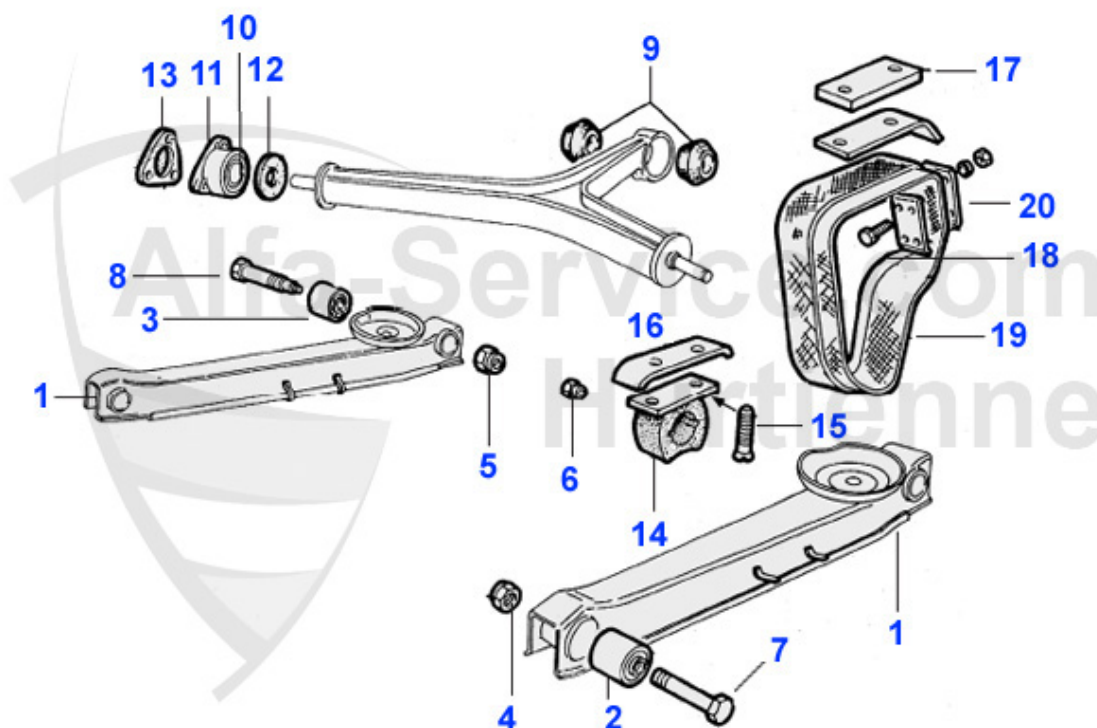

Giulia > SUSPENSION > REAR > TRAILING ARMS/T-BAR

1	12 031 0 0	REAR TRAILING ARM, without bushings	118.00 EUR
2	12 154 0 0	FRONT TRAILING ARM BUSH 1964-68 OUTER DIAM. 36mm	26.50 EUR
2	12 109 0 0	FRONT TRAILING ARM BUSHING HEAVY DUTY YEAR 68-93	26.00 EUR
2	12 032 0 0	REAR TRAILING ARM FRONT BUSH 55 shore	19.00 EUR
3	12 110 0 0	REAR TRAILING ARM BUSHING HEAVY DUTY YEAR 64-93	26.00 EUR
3	12 033 0 0	REAR TRAILING ARM BUSH STD.	19.00 EUR
4	12 065 0 0	NUT TRAILING ARM SCREW FRONT	1.50 EUR
5	12 066 0 0	LARGE NUT REAR TRAILING ARM	4.20 EUR
6	12 067 0 0	SMALL NUT REAR TRAILING ARM	1.50 EUR
7	12 091 0 0	SCREW FRONT BUSHING	6.20 EUR
8	12 092 0 0	SCREW REAR TRAILING ARM	21.50 EUR
9	12 146 0 0	TRUNION BAR CONICAL RUBBER,HARD VERSION	7.50 EUR
9	12 045 0 0	T-BAR CONICAL RUBBER STD.	4.50 EUR
10	12 055 0 1	TRUNION BAR END BUSHING	22.50 EUR
11	12 055 0 2	HOUSING FOR TRUNION ARM END BUSHING	49.00 EUR
12	12 097 0 0	RUBBER DISC FOR T-BAR END	4.90 EUR
13	12 186 0 0	OUTER PART SPACER FOR 12 055 0 0, 2 mm	***
14	12 204 0 0	BUMP STOP REAR AXLE GIULIA 1.SERIES ORIGINALTEIL	30.00 EUR
14	12 027 0 0	BUMP STOP REAR AXLE	14.49 EUR
15	12 059 0 0	SCREW BUMP STOP REAR AXLE	2.40 EUR
16	12 054 0 0	METAL UNDER BUMP STOP	12.50 EUR
17	12 087 0 0	SPACER REAR AXLE BUMP STOP	41.00 EUR
18	12 035 1 0	REAR AXLE REBOUND STRAP 45 mm GIULIA	18.00 EUR
18	12 036 0 1	REAR AXLE REBOUND STRAP (outside) - 31 mm	11.60 EUR
19	12 036 0 2	REAR AXLE REBOUND STRAP (inside) - 31 mm	11.60 EUR
19	12 043 0 0	REBOUND STRAP KIT INNER/OUTER 31mm, ORIGINAL MATERIAL	61.00 EUR
20	12 053 0 0	MOUNTING KIT FOR REBOUND STRAPS 31 mm FOR ONE SIDE	11.50 EUR