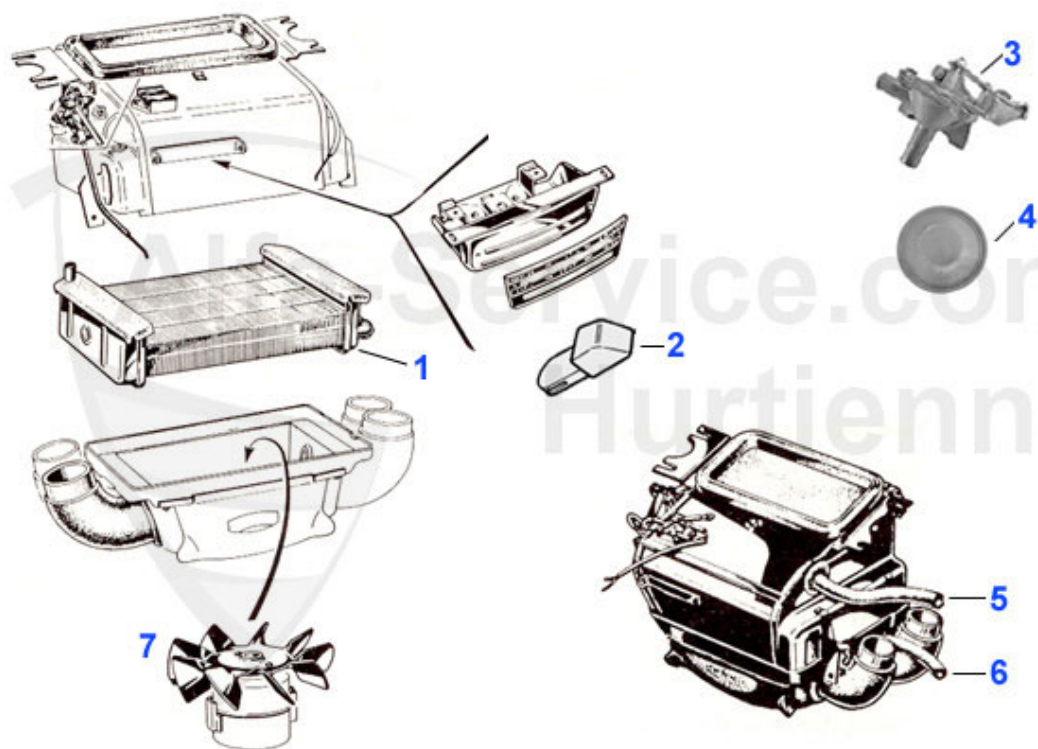

Giulia > HEATER/BLOWER > HEATER 1st SERIES

1	08 069 0 0	HEATER MATRIX 1. SERIES NEW PART!	215.00 EUR
2	20 129 0 0	PLASTIC CAP FOR HEATER LEVER black (original)	4.41 EUR
2	19 162 0 0	PLASTIC CAP FOR HEATER LEVER CHROMED	8.10 EUR
3	08 012 0 0	HEATER VALVE 1st series aluminium-housing	49.50 EUR
4	08 030 0 0	MEMBRANE FOR HEATER VALVE 1st series	8.72 EUR
5	08 048 0 0	HEATER HOSE (1st series)	15.70 EUR
6	08 023 0 0	HOSE-HEATER WATERPUMP	11.50 EUR
7	14 033 0 0	BLOWER MOTOR 1. SERIES SPIDER,GIULIA AND GT WITH FAN BLADE	99.00 EUR