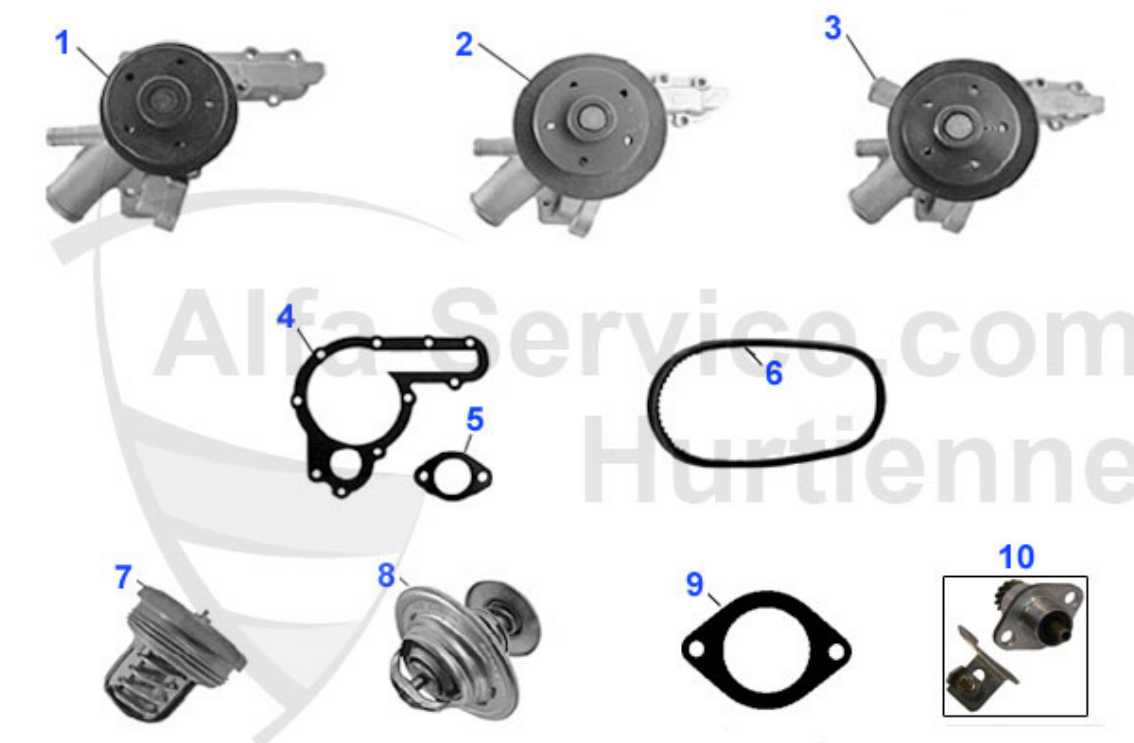

Giulia > COOLING SYSTEM > WATER PUMPS/THERMOSTATS

1	03 049 0 0	WATERPUMP - 2 HOSES - 1st series small belt pulley, 1.3-1.6 l 94mm	104.90 EUR
2	03 050 0 0	1750 WATER PUMP 2 hoses 110mm	98.00 EUR
3	03 051 0 0	1600-2000 WATER PUMP 3 hoses	79.00 EUR
4	02 047 0 0	WATER PUMP GASKET	2.80 EUR
5	02 071 0 0	GASKET TACHOMETER DRIVE	1.84 EUR
6	03 069 0 0	V-BELT 9.5X813 (GIULIA)	8.70 EUR
6	03 214 0 0	V-BELT 9.5X725	8.70 EUR
6	03 070 0 0	V-BELT 9.5X825 (SPIDER, GT)	8.70 EUR
6	03 071 0 0	V-BELT 9.5X850	8.70 EUR
7	08 007 0 0	SCREW-IN THERMOSTAT 1300-1600	36.00 EUR
8	08 008 0 0	1300 - 2000 THERMOSTAT, PLUG IN VERSION	21.00 EUR
9	08 046 0 0	GASKET for thermostat 08 008 0 0 FOR PLUG IN VERSION	2.75 EUR
10	03 483 0 0	TACHOMETER DRIVE	***