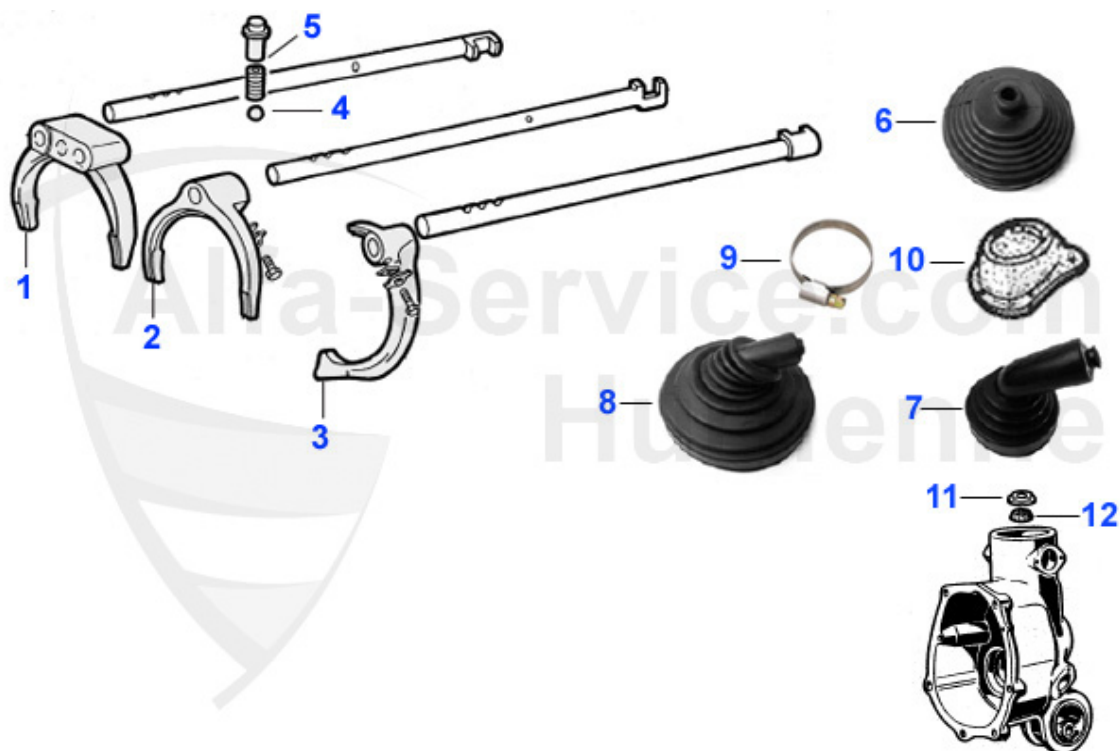

Giulia > POWERTRAIN > TRANSMISSION > GEAR SHIFT

1	04 014 0 0	SELECTOR FORK 1st and 2nd gear	***
2	04 015 0 0	SELECTOR FORK 3rd and 4th gear	***
3	04 016 0 0	SELECTOR FORK 5th and reverse gear	89.25 EUR
4	04 017 0 0	DETENT BALL	***
5	04 018 0 0	SPRING FOR DETENT BALL	***
6	04 005 0 0	GEARBOX RUBBER GAITER large	16.16 EUR
7	04 004 0 0	GEARBOX RUBBER GAITER SMALL	12.52 EUR
8	04 036 0 0	GEAR BOX RUBBER GAITOR, DOUBLE	28.52 EUR
9	04 062 0 0	MOUNTING CLIP for sleeve small	4.00 EUR
9	04 063 0 0	MOUNTING CLIP for sleeve large	4.20 EUR
10	04 053 0 0	RUBBER COVERING BETWEEN CHASSIS AND FLOOR PAN	30.26 EUR
11	04 038 0 0	GEAR LEVER metal plate	5.77 EUR
12	04 012 0 0	RUBBER SEAL FOR SHIFT LEVER	2.98 EUR