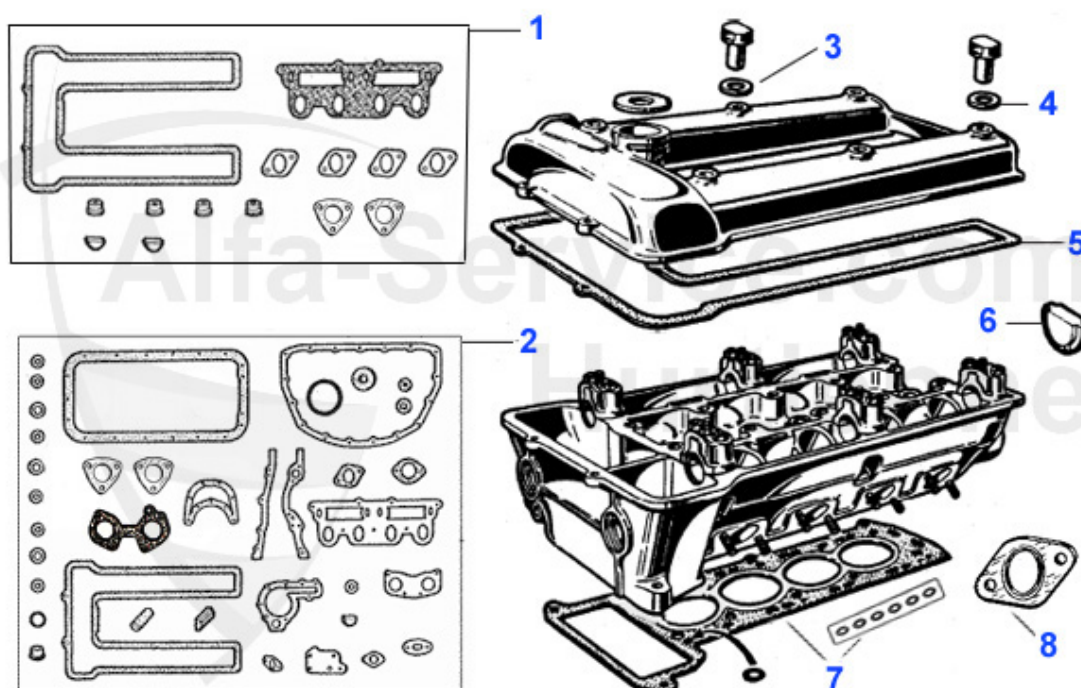

Giulia > ENGINE > ENGINE GASKETS > GASKET SETS/CYLINDER HEAD

1	02 069 0 0	HEAD GASKET SET 1300-2000 WITHOUT HEAD GASKET ALL 105/116 CARBURETTOR MODELS	45.01 EUR
2	02 070 0 0	ENGINE GASKET SET 1750 WITHOUT HEAD GASKET AND OIL SEALS	73.49 EUR
2	02 039 0 0	ENGINE GASKET SET 1300 WITHOUT HEAD GASKET AND OIL SEALS	75.01 EUR
2	02 040 0 0	ENGINE GASKET SET 1600 WITHOUT HEAD GASKET AND OIL SEALS	73.49 EUR
2	02 041 0 0	ENGINE GASKET SET 2000 WITHOUT HEAD GASKET AND OIL SEALS	73.49 EUR
3	02 056 0 0	FIBER WASHER	1.30 EUR
4	02 055 0 0	ALUMINIUM WASHER	1.50 EUR
5	02 013 0 0	CAM COVER GASKET WITH SILICON STRIP 105, ALFETTA, GIULITTA, GTV(116) 75,90 div. 4-cylinders	22.90 EUR
5	02 036 0 0	REINZ CAM COVER GASKET GIULIETTA,GTV4, 75,90	25.89 EUR
6	02 031 0 0	"HALF MOON" RUBBER SEAL CAM COVER	1.75 EUR
7	02 075 0 0	COPPER CYLINDER HEAD GASKET 1750	***
7	02 074 0 0	COPPER CYLINDER HEAD GASKET 1300	61.55 EUR
7	02 068 0 0	COPPER CYLINDER HEAD GASKET 2000	61.55 EUR
7	02 067 0 0	COPPER CYLINDER HEAD GASKET 1600	***
7	02 161 0 0	OE. 60534368 SEAL	0.39 EUR
7	02 043 0 0	CYLINDER HEAD GASKET 1300 REINZ	49.90 EUR
7	02 044 0 0	CYLINDER HEAD GASKET 1600 REINZ	41.50 EUR
7	02 046 0 0	CYLINDER HEAD GASKET 2000 REINZ	55.50 EUR
7	02 045 0 0	CYLINDER HEAD GASKET 1750 REINZ ALFETTA, GIULIETTA, GTV (116), 75 1800 >1982	44.90 EUR
8	02 020 0 0	GASKET EXHAUST MANIFOLD-CYLINDER HEAD	2.50 EUR