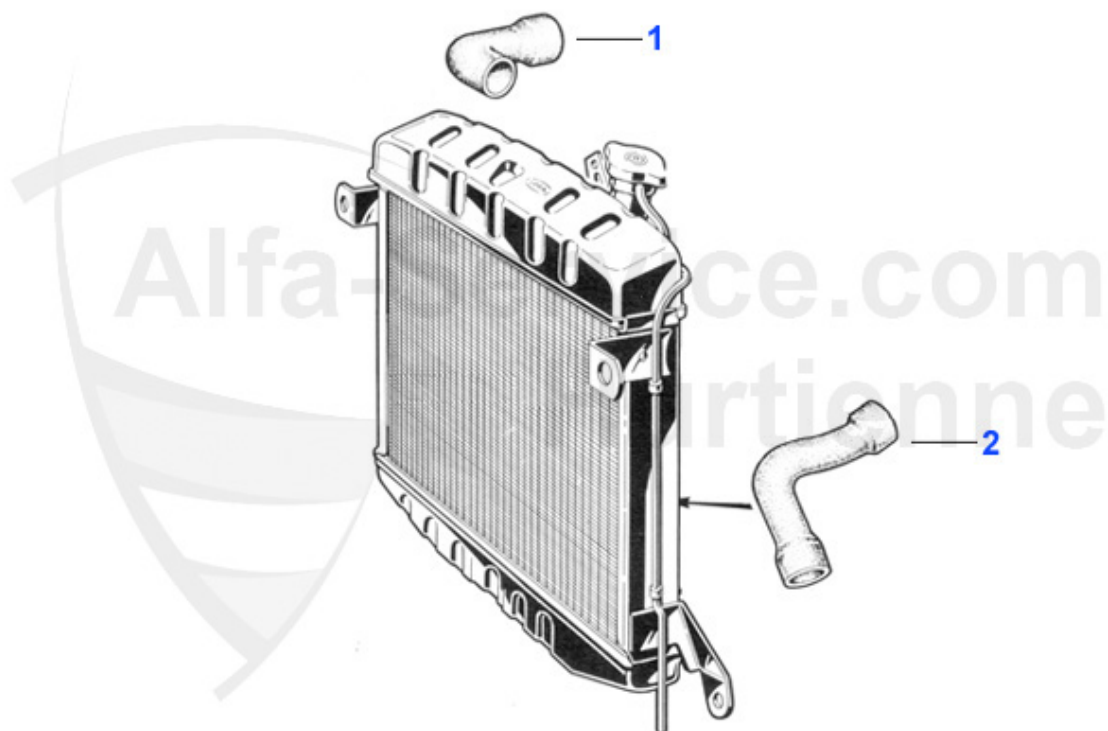

1	08 015 0 0	UPPER RADIATOR HOSE - 1st series
2	08 057 0 0	LOWER RADIATOR HOSE - 1st series

15.90 EUR
15.90 EUR