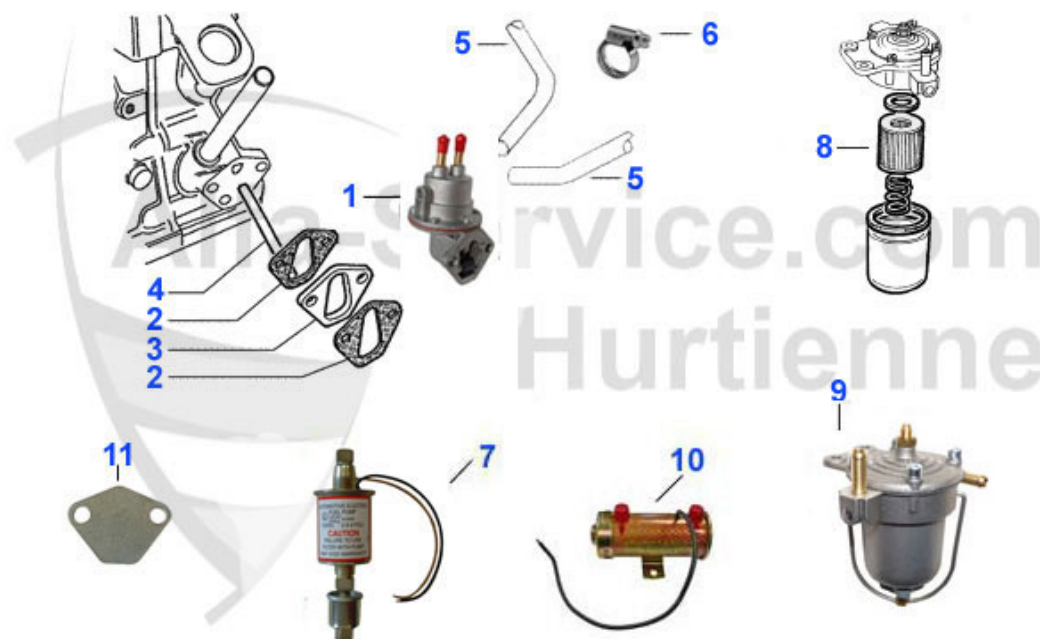

Giulia > FUEL SYSTEM > FUEL PUMP/HOSES

1	07 030 0 0	TAPPET fuel pump	***
2	02 048 0 0	FUEL PUMP GASKET	2.18 EUR
3	02 049 0 0	FUEL PUMP PLASTIC SPACER	4.31 EUR
4	07 010 0 0	FUEL PUMP 1300 - 2000 105 carburetor model ALFETTA (76-80)/GIULIETTA 1.3 (80-83) 75 1.6, 1.8, 2.0 (88-89)	35.85 EUR
5	03 215 0 0	BRAIDED FUEL HOSE	5.02 EUR
5	03 151 0 0	FUEL HOSE 8 mm, 1 m	4.00 EUR
6	08 031 0 0	HOSE CAP for petrol hose	1.33 EUR
7	07 036 0 0	Elektrische Benzinpumpe Pierburg 0.27-0.38 bar, 90 l/h	85.00 EUR
8	07 020 0 0	FUEL FILTER HOUSING KING ALLOY INCLUDED FUEL FILTER	80.00 EUR
9	01 013 0 0	FUEL FILTER KING 40mm	8.50 EUR
9	01 007 0 0	FUEL FILTER FISPA 35mm	7.50 EUR
10	07 037 0 0	ELECTRICAL FUL PUMP FACET SILVER TOP 0.3 bar, 70 l/h	132.34 EUR
11	07 040 0 0	Verschlussplatte (Alu) für Benzinpumpenflansch Umrüstung auf Elek. Benzinpumpe	21.90 EUR