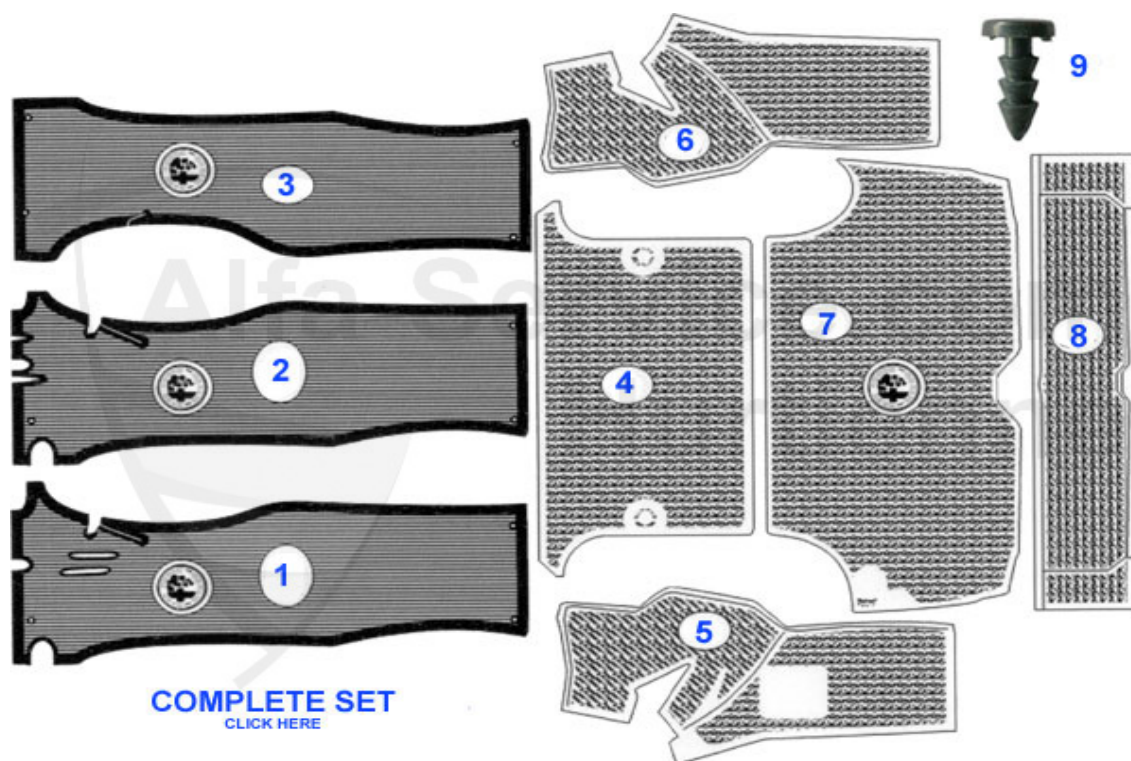

Giulia > INTERIOR PARTS > RUBBER MATS

1	20 280 1 1	RUBBER MATS - Giulia - floor left - standing pedals	119.00 EUR
2	20 281 1 1	RUBBER MATS - Giulia - floor - hanging pedals	115.00 EUR
3	20 281 1 4	RUBBER MAT GIULIA RIGHT SIDE	115.00 EUR
3	20 281 1 2	RUBBER MATS - Giulia No. 2 - floor - right	115.00 EUR
4	20 197 2 0	RUBBER MAT - TRUNK FRONT GT/GIULIA	116.95 EUR
5	20 285 1 1	RUBBER MATS - Giulia No. 4 - trunk, side - left	112.00 EUR
6	20 285 1 2	RUBBER MATS - Giulia No. 5 - trunk, side - right	112.00 EUR
7	20 283 1 0	RUBBER MATS - Giulia No. 3 - trunk area	139.50 EUR
8	20 284 1 0	RUBBER MAT REAR PANEL GIULIA	115.00 EUR
9	20 333 0 0	CLIP FOR RUBBER MAT - TRUNK	2.98 EUR
10	20 279 1 0	RUBBER MATS - Giulia - hanging pedals	750.00 EUR
10	20 278 1 0	RUBBER MATS - Giulia - standing pedals	610.39 EUR