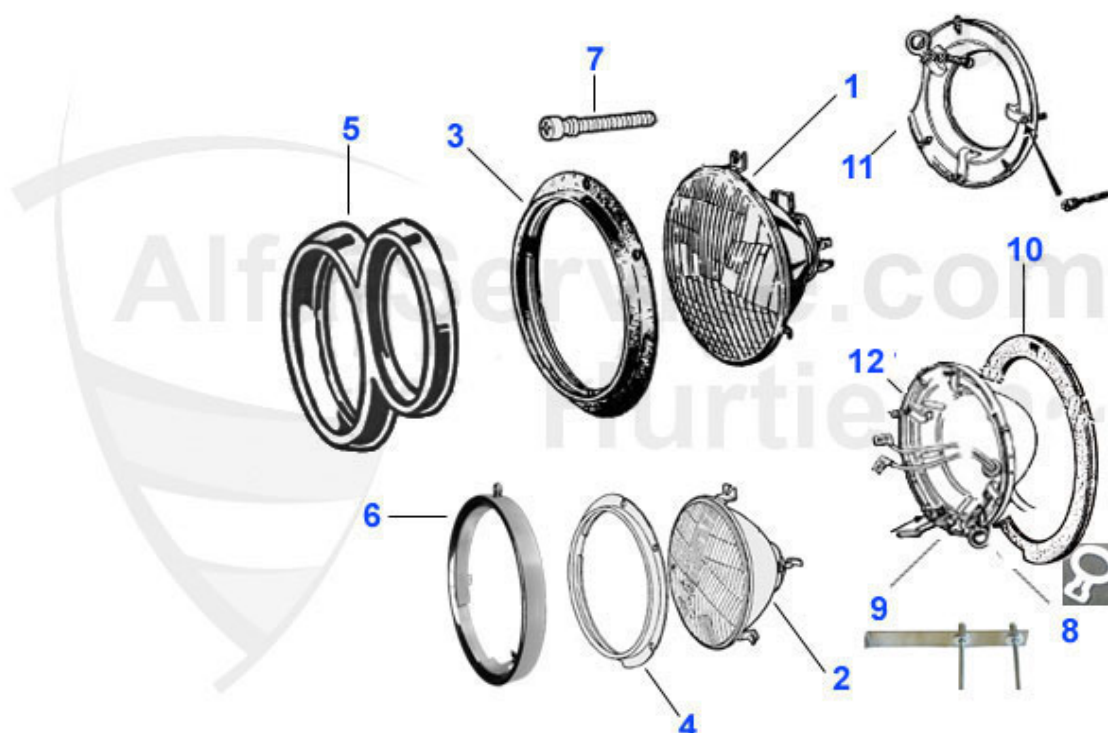

Giulia > BODY PARTS > LIGHTING > HEAD LAMPS

1	16 207 0 0	Bilux Außenscheinwerfer 7" Giulia u. GT	50.87 EUR
1	16 018 0 0	OUTER HEADLAMP H4 7" - GIULIA, BERLINA 1750 GT,-LHD- RIGHT SIDE TRAFFIC	49.50 EUR
1	16 019 0 0	OUTER HEADLAMP H 4 7" -GIULIA, BERLINA, GT,-RHD- LEFT SIDE TRAFFIC	50.88 EUR
2	16 020 0 1	INNER HEADLAMP H1 LEFT Giulia Super	39.50 EUR
2	16 003 1 2	OUTER HEADLAMP H1 5 3/4" RIGHT - Giulia Nuova	69.00 EUR
2	16 003 1 1	OUTER HEADLAMP H1 5 3/4" LEFT - Giulia Nuova	69.00 EUR
2	16 007 1 1	INNER HEADLAMP H1 5 3/4" LEFT Giulia Nuova	69.00 EUR
2	16 007 1 2	INNER HEADLAMP H1 5 3/4" RIGHT Giulia Nuova	69.00 EUR
2	16 020 0 2	INNER HEADLAMP H1 5 3/4" RIGHT GT und Giulia Super	39.50 EUR
3	16 072 2 0	SEAL FOR OUTER HEADLAMP 7" Giulia/GT	15.51 EUR
4	16 073 2 0	SEAL FOR INNER HEADLAMP	10.75 EUR
5	19 005 1 2	HEAD LAMP RIM RIGHT, Giulia Super	***
5	19 005 1 1	HEAD LAMP RIM LEFT - Giulia Super	***
6	19 006 1 0	HEAD LAMP RIM - Giulia Nuova	26.95 EUR
7	16 141 0 0	ADJUSTING SCREW HEADLAMP	4.50 EUR
8	16 002 0 0	PULL RING FOR LAMP HOLDER CARELLO,GIULIA AND GTJ/GTV	4.15 EUR
9	16 004 0 0	HOLDING SPRING FOR TRIM RING GTJ/GTV/ BERLINA 1750/2000 INCL. 2 RIVETS	2.70 EUR
10	18 006 1 0	HEADLAMP BODY SEAL 7", 170mm	25.00 EUR
11	16 208 0 0	Scheinwerferaufnahme 5 3/4" GTV links/rechts Giulia nur rechts	49.00 EUR
12	16 209 0 0	Scheinwerfertopf 7" GT/GTJ GTV Bertone (1967-77) mit Leuchtweitenregulierung Giulia Super	89.00 EUR