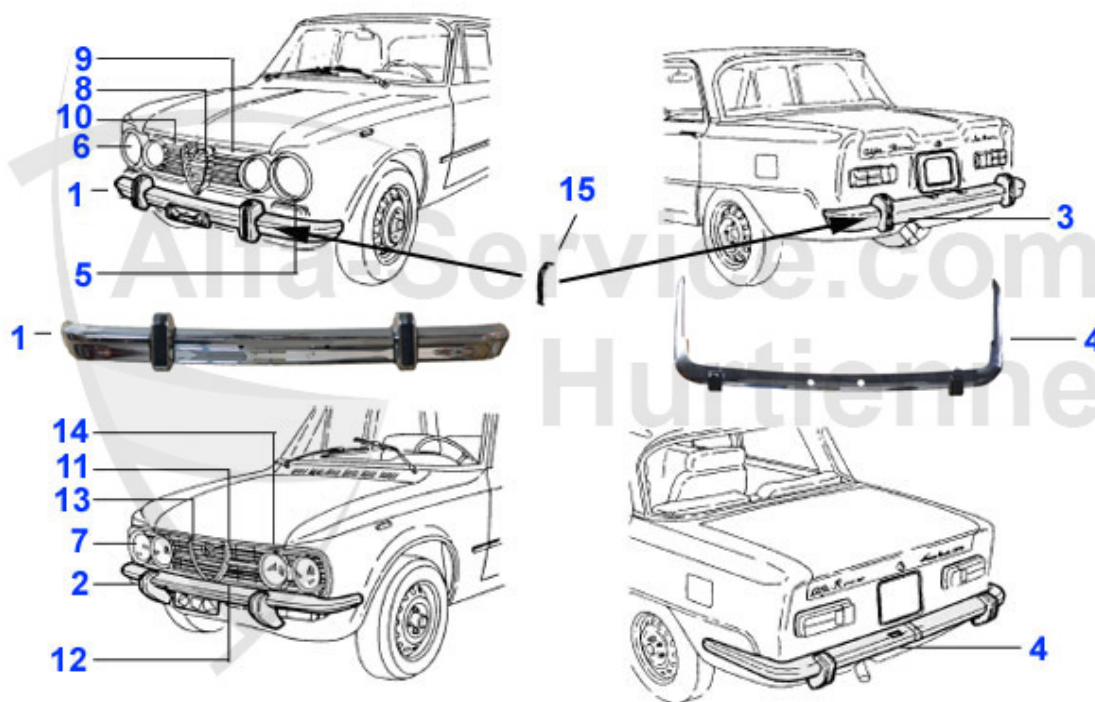

Giulia > BODY PARTS > CHROM PARTS > BUMBER/GRILLE

1	19 083 1 0	FRONT BUMPER - Giulia 63-69 Super 1. series	***
1	19 001 1 0	FRONT BUMPER - Giulia Super 69-74 WITH OVERRIDERS, 2-nd series	256.00 EUR
2	19 002 1 0	FRONT BUMPER - Giulia Nuova 74-78 2-nd series	***
3	19 084 1 0	REAR BUMPER - Giulia 63-69 Super 1-st series	***
3	19 003 1 0	REAR BUMPER - Giulia Super 69-74 2-nd series	256.00 EUR
4	19 004 1 0	REAR BUMPER - Giulia Nuova 74-78 2-nd series	428.40 EUR
5	19 005 1 1	HEAD LAMP RIM LEFT - Giulia Super	***
6	19 005 1 2	HEAD LAMP RIM RIGHT, Giulia Super	***
7	19 006 1 0	HEAD LAMP RIM - Giulia Nuova	26.95 EUR
8	19 085 1 0	MIDDLE GRILLE - Giulia Super	179.00 EUR
9	19 008 1 1	FRONT GRILLE LEFT - Giulia 1300 / 3 pcs	95.00 EUR
9	19 086 1 1	FRONT GRILLE LEFT - Giulia Super	128.85 EUR
10	19 087 1 2	FRONT GRILLE RIGHT - Giulia Super	128.85 EUR
10	19 009 1 2	FRONT GRILLE RIGHT - Giulia 1300 / 3 pieces	95.00 EUR
11	19 010 1 0	FRONT GRILLE MIDDLE - Giulia Super Nuova	***
12	19 011 1 1	FRONT GRILLE - Giulia Nuova left	***
13	19 012 1 2	FRONT GRILLE - Giulia Nuova right	***
14	19 130 1 0	MOULDING - BONNET / Giulia Super black plastic	***
15	18 137 2 0	SET RUBBER PADS BUMPER OVERRIDERS GT BERTONE, GIULIA (4 PIECES)	9.50 EUR