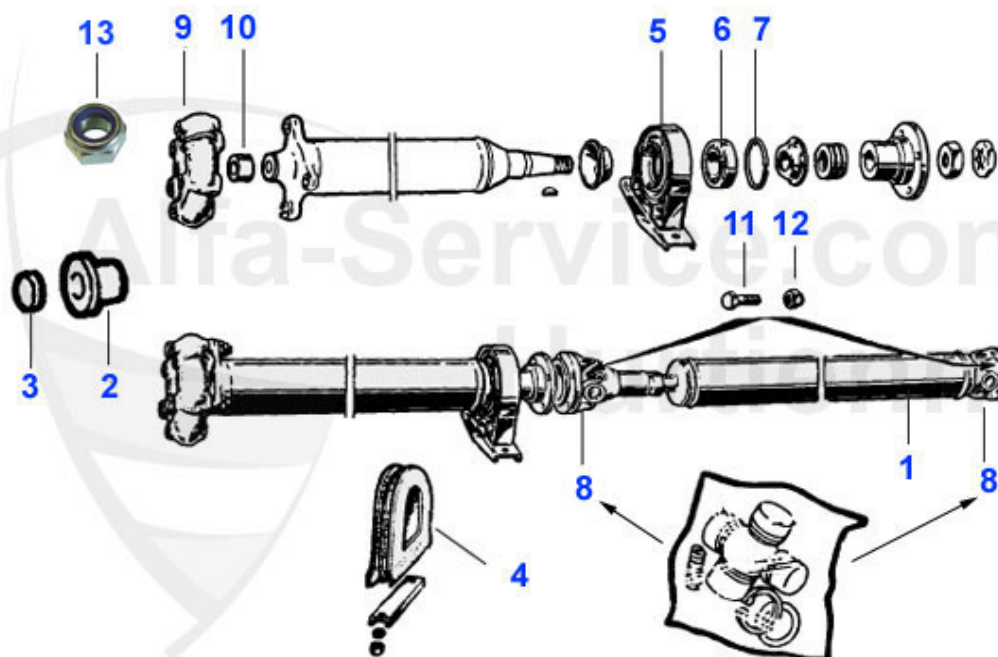

Giulia > POWERTRAIN > PROPSHAFT

1	05 200 1 0	REAR DRIVESHAFT GIULIA,HD SLIDE 9mm HOLE,NEW PART NO DEPOSIT	225.01 EUR
1	05 007 1 0	EXCHANGE DRIVE SHAFT GIULIA 9mm SCREW HOLES PLEDGE 50 EURO	***
1	05 024 1 0	Kardanhalfwelle im Austausch Giulia 8 mm Bohrung, 50 Euro Pfand	***
2	05 016 0 0	BUSHING FOR FRONT DRIVE SHAFT	35.70 EUR
3	05 015 0 0	PRESSURE PIECE - bushing drive shaft	4.64 EUR
4	05 005 0 0	CENTER BEARING RUBBER 1964-68	22.90 EUR
5	05 022 0 0	PROPSHAFT CENTER SUPPORT Heavy Duty, 80 shore	69.90 EUR
5	05 002 0 0	1300 - 2000 PROPSHAFT MOUNT	47.01 EUR
6	05 003 0 0	SHELL FOR PROPSHAFT MOUNT	17.20 EUR
7	05 012 0 0	SAFETY RING	2.90 EUR
8	05 001 0 0	UNIVERSAL JOINT 1966 - 93 (24 x 63,10)	32.80 EUR
8	05 019 0 0	UNIVERSAL JOINT 64 - 66 (23,84 x 61,30)	39.00 EUR
9	05 004 5 0	PROP SHAFT HEAVY DUTY 70 SHORE	65.00 EUR
9	05 004 0 0	FRONT PROPSHAFT COUPLING PIRELLI	49.04 EUR
10	05 014 0 0	RUBBER BUMP TRANSMISSION/DRIVESHAFT FRONT	4.90 EUR
11	05 020 0 0	SCREW DRIVE SHAFT 9 mm	4.11 EUR
12	05 021 0 0	NUT DRIVE SHAFT 9 mm	2.11 EUR
13	05 026 0 0	Stoppmutter Hardyscheibe- Kardanwelle	1.59 EUR