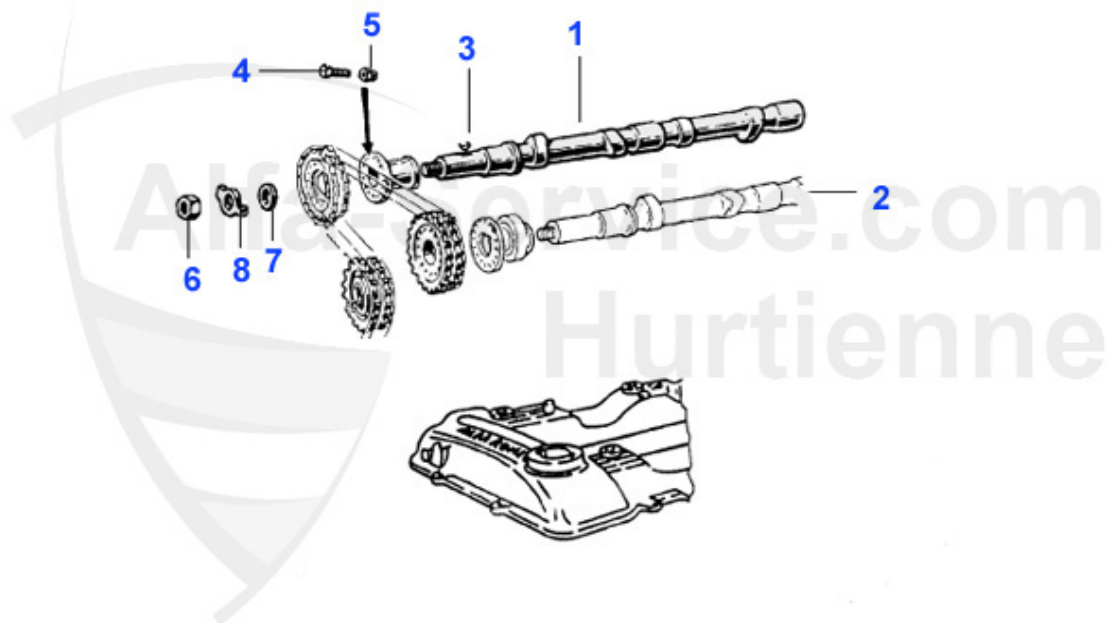

Giulia > ENGINE > CAMSHAFTS

1	03 023 0 0	1300 - 1600 CAMSHAFT / Hub= 9.50 mm	***
1	03 285 0 0	NEW CAMSHAFT 1750/2000 HP 131 105.48	***
2	03 024 0 0	CAM SHAFT - EXHAUST	299.00 EUR
3	03 137 0 0	WEDGE FOR CAMSHAFTS	3.70 EUR
4	03 098 0 0	SAFETY BOLT FOR CAMSHAFTS	2.30 EUR
5	03 099 0 0	LOCK NUT safety bolt	1.00 EUR
6	03 121 0 0	MOUNTING NUT-CHAIN WHEEL-CAMSHAFT	***
7	03 122 0 0	THRUST WASHER MOUNTING NUT	***
8	03 123 0 0	LOCK TAB CAMSHAFT	1.70 EUR