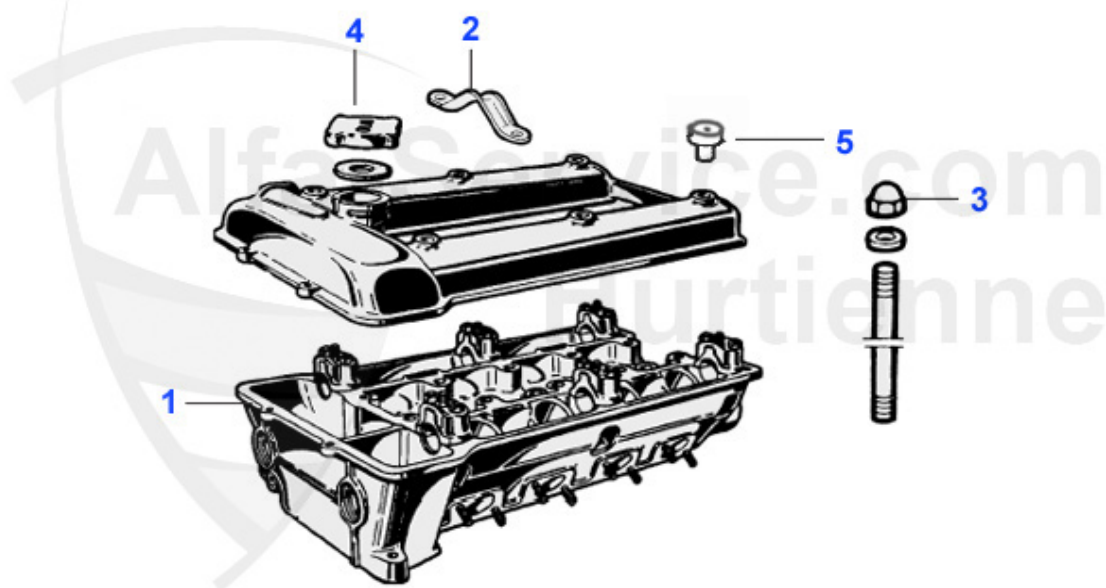

Giulia > ENGINE > CYLINDER HEAD 1

1	27 004 0 0	1600 CYLINDER HEAD rebuilt head screw SW 19	***
1	27 001 0 0	1300 CYLINDER HEAD rebuilt	***
1	27 002 0 0	1600 CYLINDER HEAD rebuilt head screw SW 17	***
1	27 003 0 0	2000 CYLINDER HEAD rebuilt injection model	***
1	27 005 0 0	1750 CYLINDER HEAD rebuilt	***
2	03 244 0 0	CHROMED EXTRACTOR TOOL AT CYLINDER HEAD	***
2	03 189 0 0	EXTRACTOR TOOL AT CYLINDER HEAD	***
3	03 153 0 0	CAP NUT - CYLINDER HEAD 1300/1600	5.50 EUR
3	03 245 0 0	CHROMED HEAD NUT CYLINDER HEAD 17MM	***
3	03 246 0 0	CHROMED CAP NUT CYLINDER HEAD 19mm	5.77 EUR
4	03 144 0 0	OIL FILLER CAP Plastic, OE.60609158	22.50 EUR
4	03 141 0 0	OIL FILLER CAP Metal (chromated)	17.90 EUR
4	03 057 0 0	OIL FILLER CAP Metal	9.75 EUR
5	03 247 0 0	CHROMATED CAM COVER SCREW inbus	***
5	03 152 0 0	CAM COVER SCREW Inbus	***
5	03 476 0 0	VALVE BONNET SCREW, OLD VERSION CHROMED	6.95 EUR