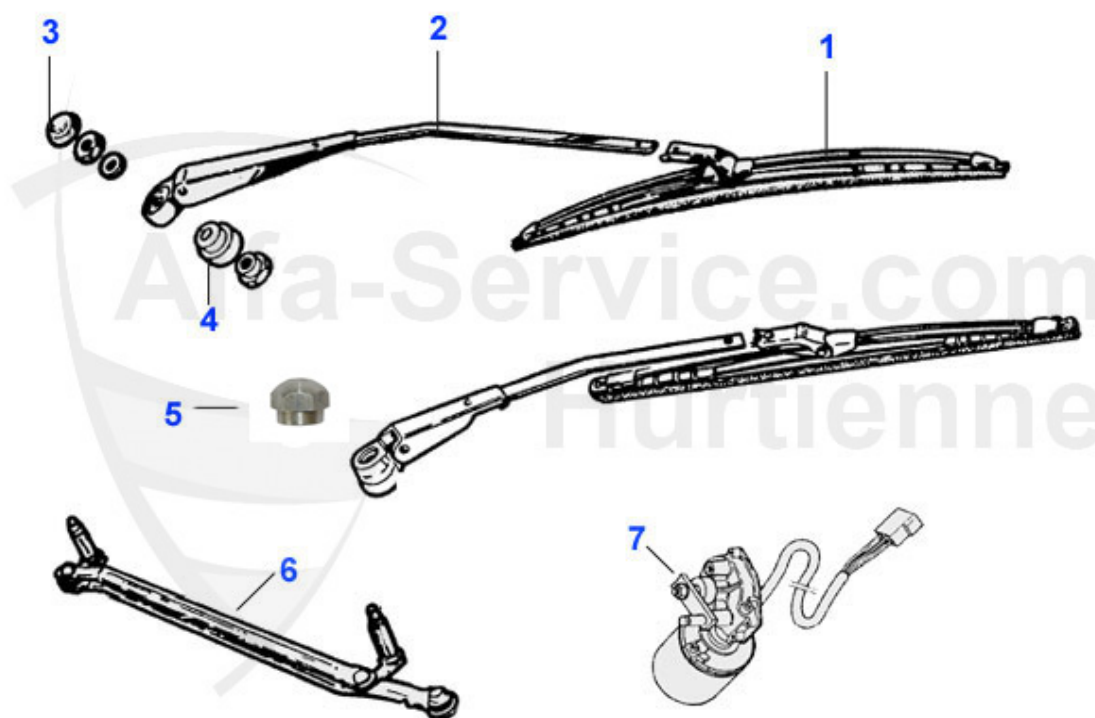

Giulia > WIPER SYSTEM > WIPER

1	25 004 0 0	SET WIPER BLADES chromed Giulia/GT/RH with hook ends	***
1	25 003 0 0	SET WIPER BLADES STAINLESS STEEL RH/GT/ GIULIA, STICKABLE	24.99 EUR
2	25 018 2 1	WIPER ARM "FLAT END" GIULIA/GT ROUNDTAIL SPIDER LEFT,STAINLESS STEEL	23.80 EUR
2	25 018 2 2	WIPER ARM "FLAT END" GIULIA/GT ROUNDTAIL SPIDER RIGHT,STAINLESS STEEL	23.80 EUR
2	25 017 3 2	WIPER ARM WITH HOOK END right - Giulia/ GT/RH	17.85 EUR
2	25 017 3 1	WIPER ARM WITH HOOK END - left Giulia/GT/RH	***
3	25 007 2 0	PLASTIC CAP FOR WIPER ARMS, gray	2.50 EUR
4	25 035 0 0	PLASTIC COVER FOR WIPER SPINDLE GIULIA AND GT BERTONE	7.49 EUR
5	25 008 3 0	HEAD NUT FOR WIPER ARMS	1.19 EUR
6	25 036 1 0	WIPER LINKAGE Giulia	167.69 EUR
7	14 197 1 0	WIPER MOTOR -Giulia/GT 3 cable	149.00 EUR
7	14 128 2 0	WIPER MOTOR GT 4 CONNECTORS 1600-2000	149.00 EUR