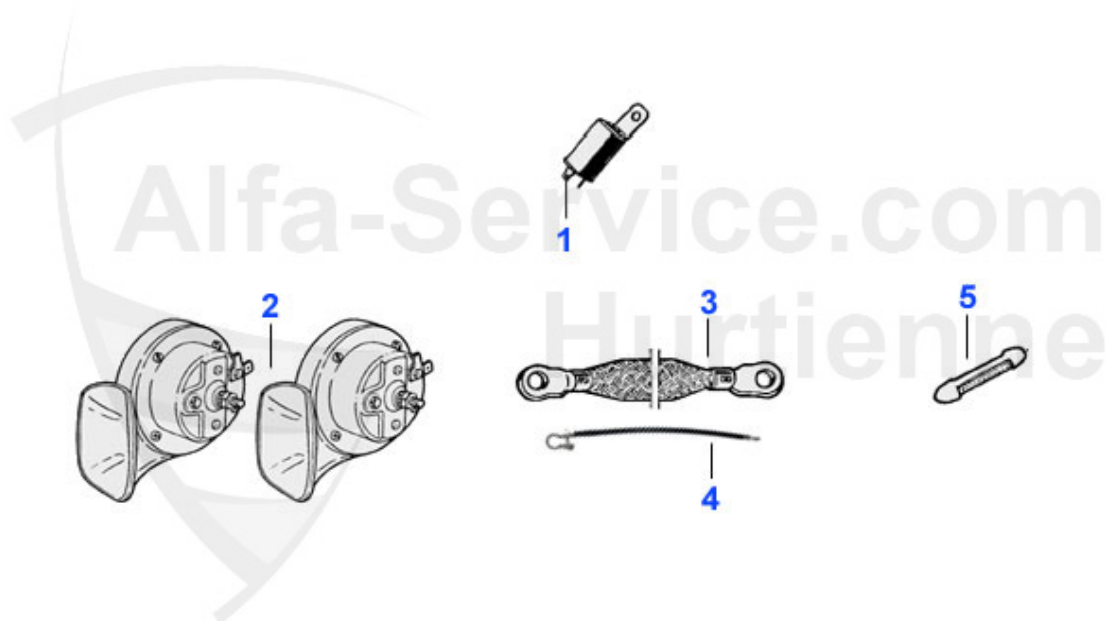

1	14 075 0 0	FLASH RELAY 105er 6,33,75,90,164, sud, sprint, alfetta giulietta, spider(115), gtv(116)	18.50 EUR
2	16 112 0 0	HORN SET (high/low)	45.65 EUR
3	16 107 0 0	GROUND STRAP - lengths 150 mm	4.90 EUR
3	16 123 0 0	GROUND STRAP transmission/chassis	8.70 EUR
4	16 184 0 0	GROUND STRAP incl. pole terminal	13.74 EUR
5	16 185 0 0	BAKELIT FUSE BLISTER 1X2A glass 1X5A 3X8A 3X16A 2X25A	1.70 EUR