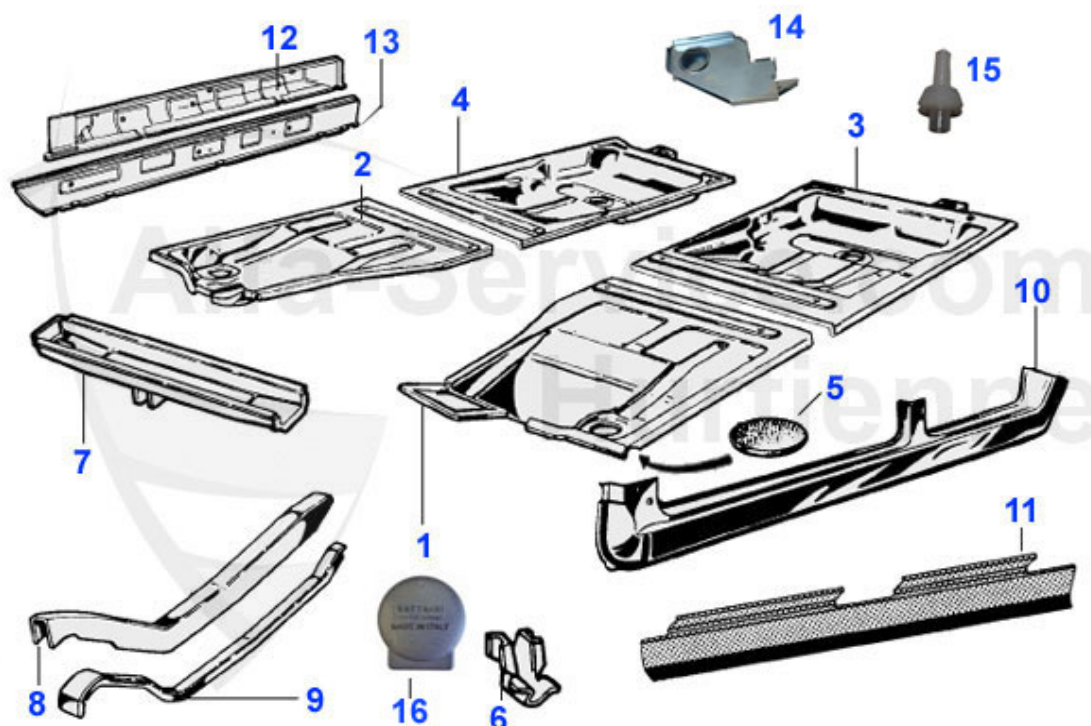

Giulia > BODY PARTS > BODY PANELS > ROCKER/FLOOR PANELS

1	15 229 0 1	FLOOR PANEL, FRONT, LEFT - STANDING PEDALS 1st SERIES, ALSO FOR GT AND GIULIA 2. SERIES RHD	179.50 EUR
1	15 201 2 1	FLOOR PANEL front, left - hanging pedals	172.50 EUR
2	15 201 2 2	FLOOR PANEL, front, right	172.50 EUR
3	15 237 1 1	Bodenblech hinten links Giulia Bj. 63-68, 5 Sitzschrauben	***
3	15 238 1 1	FLOOR PANEL REAR LEFT GIULIA 69-78, 4 screws	225.01 EUR
4	15 237 1 2	Bodenblech hinten rechts Giulia Bj. 63-68, 5 Sitzschrauben	***
4	15 238 1 2	FLOOR PANEL REAR RIGHT GIULIA 69-78, 4 SCREWS	225.01 EUR
5	18 009 0 0	RUBBER PLUG - FLOOR PANEL	4.50 EUR
6	15 077 3 0	FRONT JACKING POINT	23.00 EUR
7	15 159 0 2	CROSS MEMBER, RIGHT - FLOOR PANEL	121.00 EUR
7	15 159 0 1	CROSS MEMBER LEFT - FLOOR PANEL	121.00 EUR
8	15 081 3 2	SIDE MEMBER, FRONT, RIGHT	121.00 EUR
8	15 081 3 1	SIDE MEMBER, FRONT, LEFT	121.00 EUR
9	15 082 3 1	COVER FOR SIDE MEMBER, FRONT, LEFT	98.00 EUR
9	15 082 3 2	COVER FOR SIDE MEMBER, FRONT, RIGHT	98.00 EUR
10	15 011 1 1	OUTER SILL LEFT - Giulia	107.21 EUR
10	15 011 1 2	OUTER SILL RIGHT - GIULIA	107.21 EUR
12	15 115 1 1	MIDDLE SILL LEFT - Giulia	150.80 EUR
12	15 115 1 2	MIDDLE SILL RIGHT - Giulia	150.80 EUR
13	15 010 1 2	INNER SILL RIGHT - Giulia	***
14	15 078 3 1	REAR JACKING POINT LEFT SPIDER 66-85, GIULIA	36.41 EUR
14	15 078 3 2	REAR JACKING POINT RIGHT SPIDER 66-85, GIULIA	36.41 EUR
15	19 200 1 0	Clip chrome trim rockerpanel Giulia	4.17 EUR
16	15 075 0 0	JACK TOP CAP 105 WITH 45mm DIAMETER	12.59 EUR