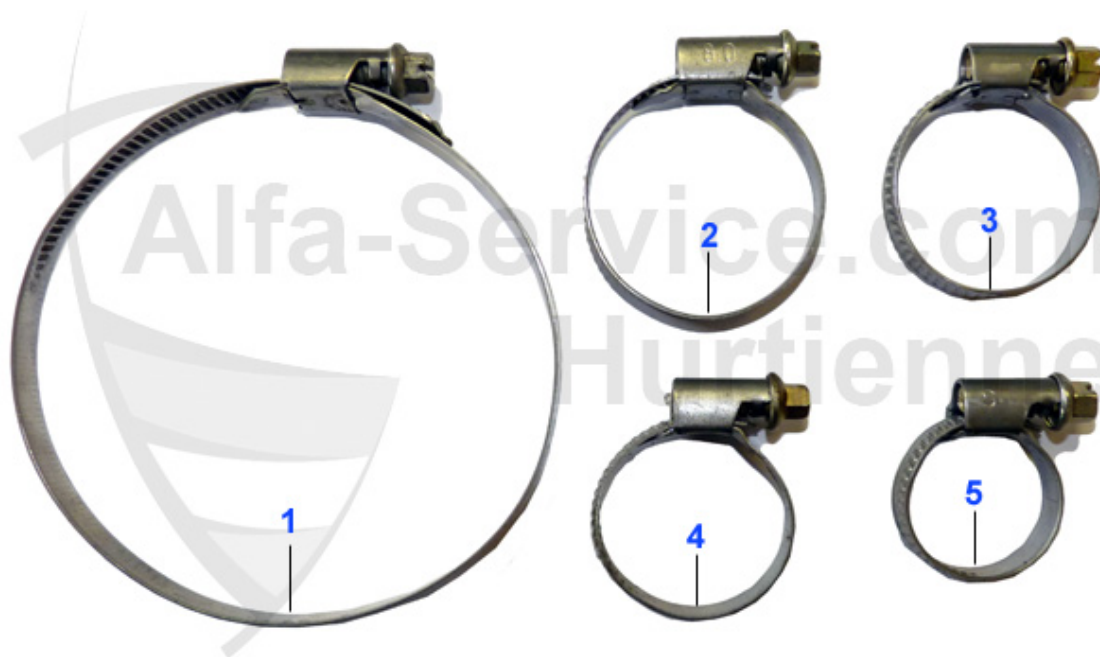

Giulia > COOLING SYSTEM > HOSES > HOSE CLAMPS

1	08 066 0 0	Schlauchschelle 80-100mm	2.20 EUR
2	08 039 0 0	Schlauchschelle 25-40mm Bandbreite 9mm	1.95 EUR
3	08 068 0 0	Schlauchschelle 23-35mm	1.75 EUR
4	08 032 0 0	Schlauchschelle 20-32mm	1.75 EUR
5	08 067 0 0	Schlauchschelle 16-25mm	1.75 EUR