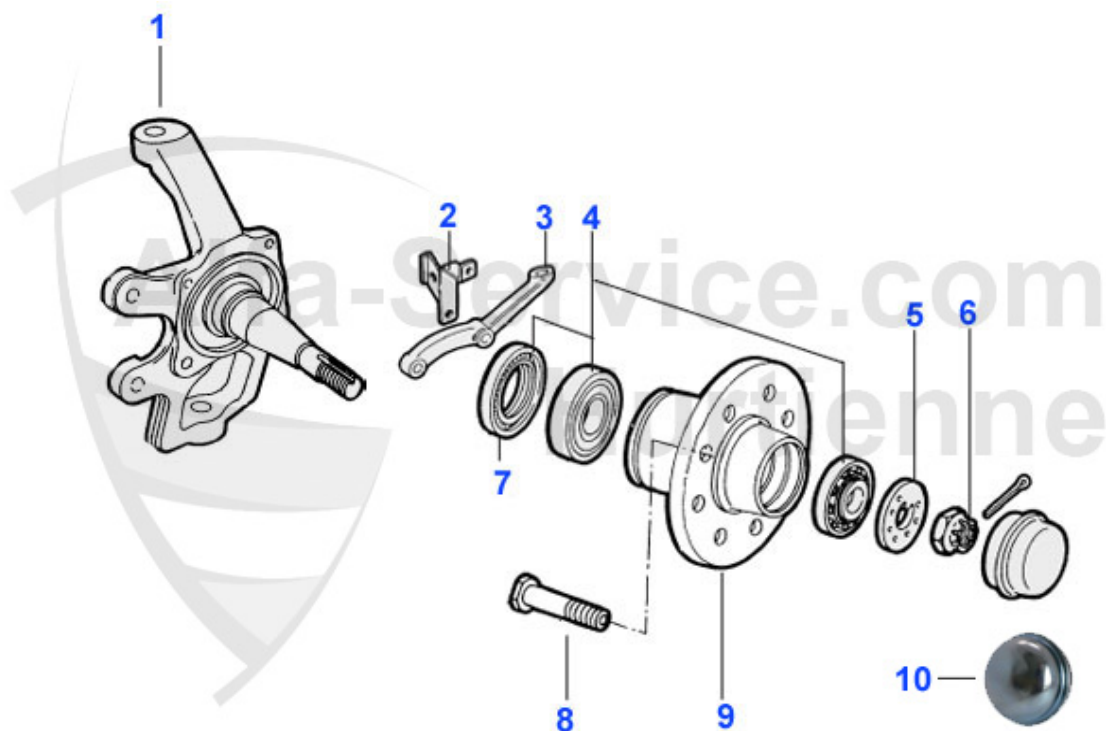

Giulia > SUSPENSION > FRONT > HUB/BEARING

1	12 129 0 2	FRONT SUSPENSION UPRIGHT RIGHT 1750-2000, 1600 1986-93	***
1	12 129 0 1	FRONT SUSPENSION UPRIGHT LEFT 1750-2000, 1600 1986-93	***
2	12 132 0 2	HOLDER FRONT BRAKE LINE	***
2	12 132 0 1	HOLDER FRONT BRAKE LINE	***
3	12 131 0 2	STEERING ARM RIGHT	147.00 EUR
3	12 131 0 1	STEERING ARM LEFT	147.00 EUR
4	12 028 0 0	FRONT WHEEL BEARING SET	51.19 EUR
5	12 100 0 0	THRUST WASHER frot wheel bearing	***
6	12 101 0 1	CASTLE NUT for wheel bearing	***
6	12 101 0 2	CASTLE NUT for wheel bearing	***
7	02 029 0 0	OIL SEAL (65/40/9) FRONT WHEEL BEARING	10.00 EUR
8	12 083 0 1	WHEEL STUD LH THREAD	***
8	12 083 0 2	FRONT WHEEL BOLT RH THREAD	3.50 EUR
9	12 130 0 0	FRONT WHEEL HUB	178.50 EUR
10	12 099 0 0	GREASE CAP for front wheel bearing	5.90 EUR