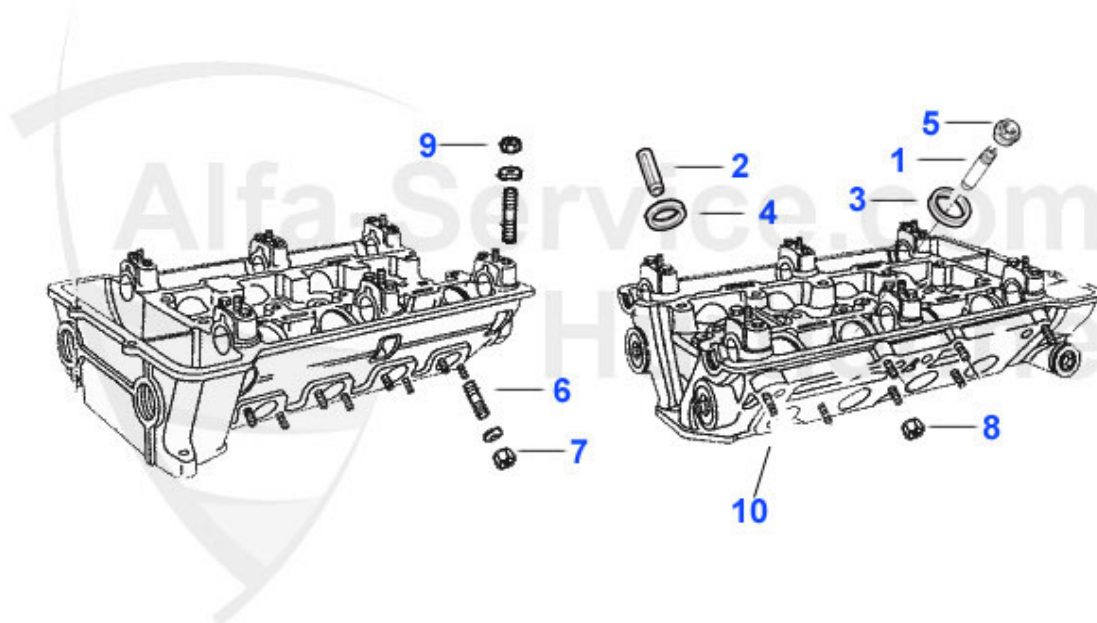

Giulia > ENGINE > CYLINDER HEAD 2

1	03 040 0 0	INLET VALVE GUIDE std.	9.75 EUR
1	03 161 0 0	INLET VALVE GUIDE CARBURETOR ENGINE 2ND oversize 9 X 14.14 x 51	11.19 EUR
1	03 160 0 0	INLET VALVE GUIDE 0.10 oversize	11.19 EUR
2	03 042 0 0	EXHAUST VALVE GUIDE CARBURETTOR MODELS	9.75 EUR
2	03 163 0 0	EXHAUST VALVE GUIDE 0.20 not available anymore	11.19 EUR
2	03 162 0 0	EXHAUST VALVE GUIDE 0.10 oversize	11.19 EUR
3	03 266 0 0	VALVE SEAT (INLET) 1st oversize 2000	17.20 EUR
3	03 034 0 0	VALVE SEAT (INLET) 1ST OVERSIZE 1300 (unleaded)	15.18 EUR
3	03 265 0 0	VALVE SEAT (INLET) 1ST oversize 1600 - 1750	15.18 EUR
4	03 268 0 0	VALVE SEAT (EXHAUST) 1st oversize 2000	16.30 EUR
4	03 037 0 0	VALVE SEAT (EXHAUST) 1.3 l	16.30 EUR
4	03 267 0 0	VALVE SEAT (EXHAUST) 1ST OVERSIZE 1600-1750	15.18 EUR
5	03 067 0 0	VALVE SEAL REINFORCED INLET/BLACK	4.80 EUR
5	03 041 0 0	VALVE SEAL std.	***
5	03 255 0 0	VALVE SEAL WITH SPRING INTAKE AND EXHAUST SIDE (GREEN)	4.86 EUR
6	03 093 0 0	STUD cylinder head / exhaust manifold	1.75 EUR
7	03 261 0 0	FINE THREAD NUT 8 X 1 COPPER self-locking, 12er spanner gap exhaust manifold	0.90 EUR
7	03 128 0 0	FINE THREAD NUT 8 X 1 BRASS 13er spanner gap exhaust manifold	1.50 EUR
8	03 127 0 0	FINE THREAD NUT 8 X 1 STEEL - 12 mm spanner width	0.90 EUR
9	03 262 0 0	FINE THREAD NUT 8 X 1 STEEL 13er spanner gap	0.80 EUR
10	03 109 0 0	STUD INTAKE MANIFOLD 8 x 1x1,25 x 36mm	4.89 EUR