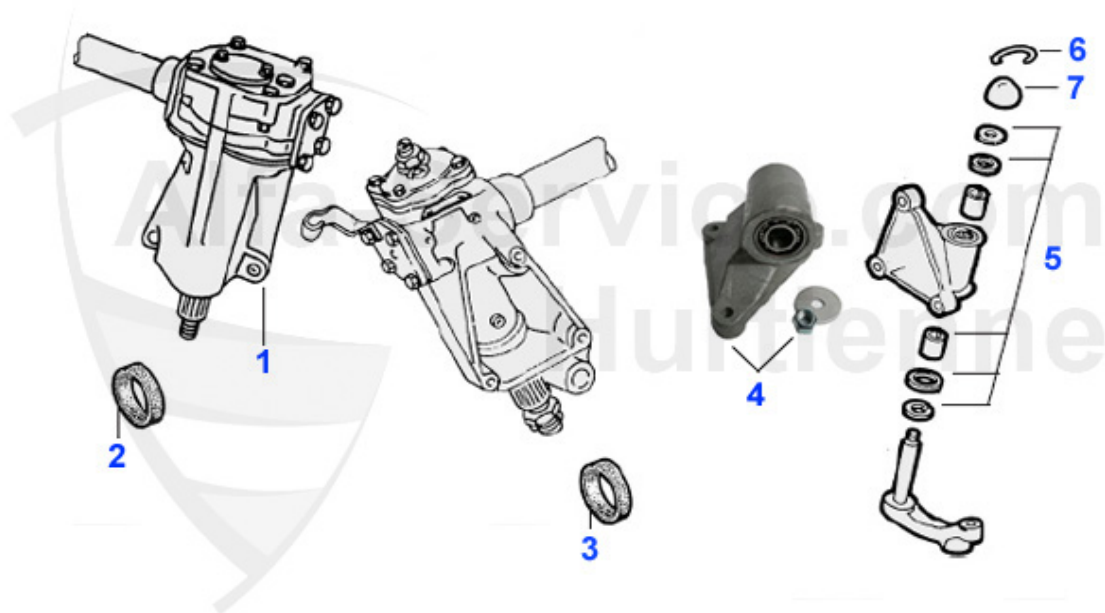

Giulia > STEERING > STEERING BOX

1	06 032 0 0	EXCHANGE STEERING GEAR BURMANN	***
2	06 016 0 0	OIL SEAL (40/28/7) steering gear BURMANN	20.31 EUR
3	06 017 0 0	OIL SEAL (42,5/28/8) steering gear ZF	19.18 EUR
4	06 034 0 0	IDLER BOX WITH BEARING	97.07 EUR
5	06 008 0 0	REPAIR SET IDLER ARM	39.50 EUR
6	06 027 0 0	CLAMP FOR CAP 06 026 0 0	5.02 EUR