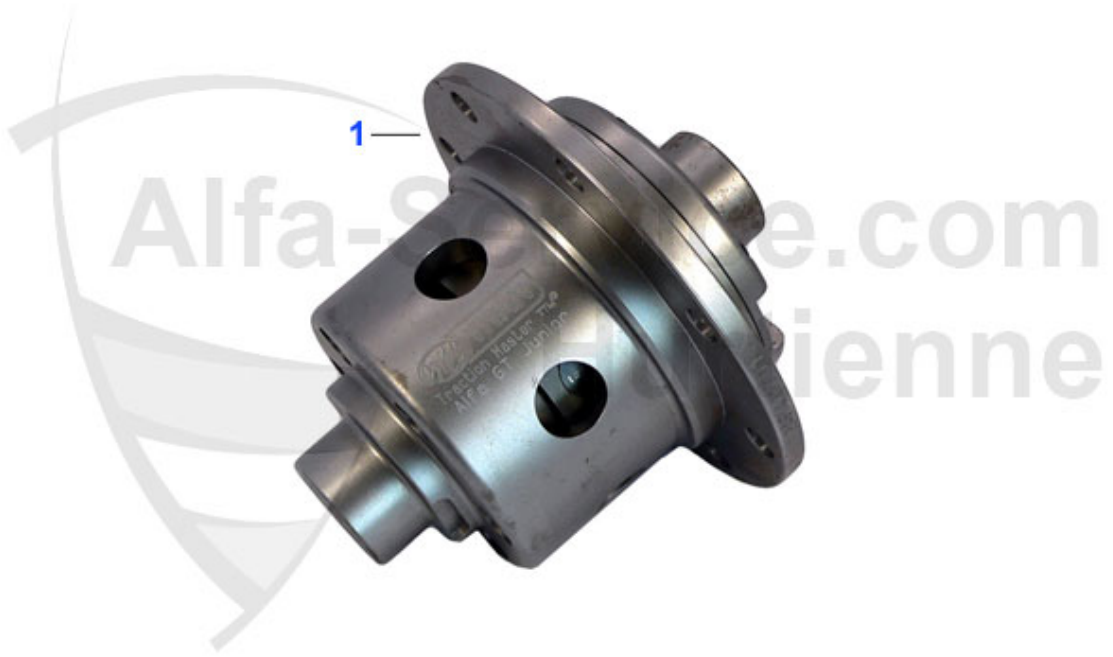

Giulia > TUNING > OIL PAN

1	03 350 0 0	WINDAGE TRAY/BLOCK STRENGTHENING PLATE 1300-1750	109.00 EUR
1	03 351 0 0	WINDAGE TRAY/BLOCK STRENGTHENING PLATE 2000	109.00 EUR

Giulia > TUNING > ALLUMINIUM T BAR

1	12 199 0 0	REACTION TRIANGLE ALUMINIUM WITH BUSHES AND RUBBER CONES 3.8 kg LIGHTER	685.00 EUR
1	12199RA	REACTION TRIANGLE ALUMINIUM WITH BUSHES AND UNIBALL JOINTS,3,8 KG LIGHTER (FOR RACING CARS)	756.40 EUR