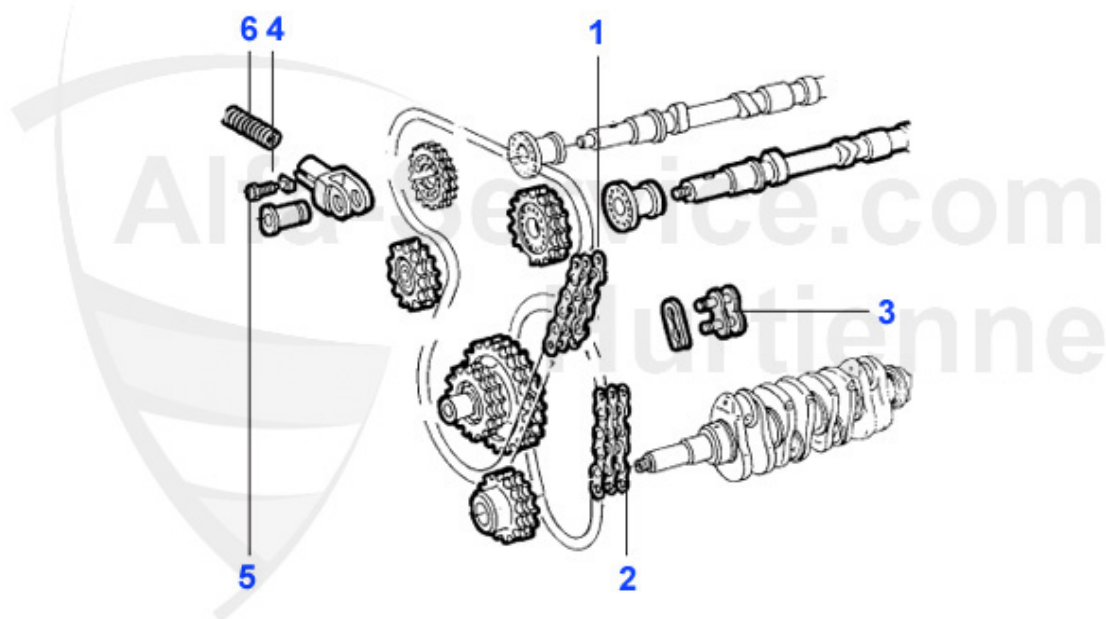

Giulia > ENGINE > TIMING CHAINS

1	03 046 0 0	I TIMING CHAIN IWIS 1750-2000 INCL. MASTER LINK	74.90 EUR
1	03 249 0 0	TIMING CHAIN 1600 LONG INCL. MASTER LINK	36.75 EUR
1	03 248 0 0	TIMING CHAIN 1300 LONG INCL. MASTER LINK	34.50 EUR
1	03 248 0 0	I TIMING CHAIN IWIS 1300 LONG INCL. MASTER LINK	71.40 EUR
1	03 046 0 0	TIMING CHAIN 1750-2000 LONG INCL. MASTER LINK	37.85 EUR
1	03 249 0 0	I TIMING CHAIN IWIS 1600 LONG INCL. MASTER LINK	75.01 EUR
2	03 047 0 0	I TIMING CHAIN IWIS 1300-2000 SHORT ENDLESS	40.60 EUR
2	03 047 0 0	TIMING CHAIN 1300-2000 SHORT ENDLESS	20.35 EUR
3	03 048 0 0	MASTER LINK	3.20 EUR
4	03 100 0 0	LOCK PLATE CHAIN TENSIONER	4.00 EUR
5	03 101 0 0	SCREW FOR TRACK TENSIONER	6.50 EUR
6	03 120 0 0	TIMING CHAIN TENSIONER SPRING	6.95 EUR