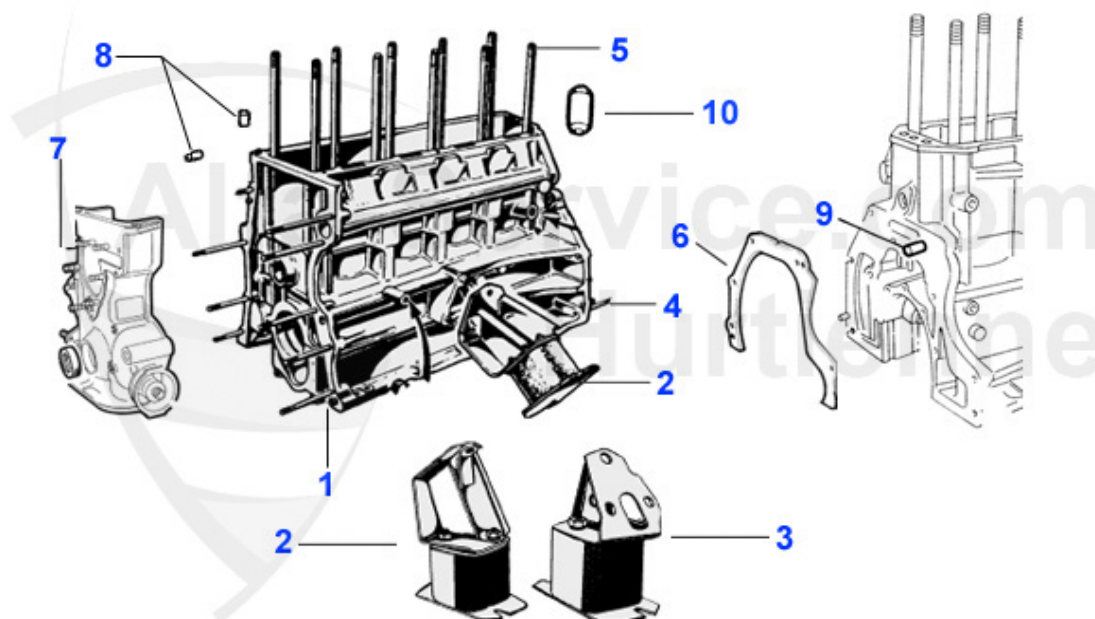

Giulia > ENGINE > ENGINE BLOCK/MOUNTS

1	03 225 0 0	1300 ENGINE MOUNT used 2nd issue with oilfilter cartridge0	***
1	03 233 0 0	1300 ENGINE MOUNT used 1st issue with oil filter element	458.99 EUR
1	03 232 0 0	2000 ENGINE MOUNT used type 116 with oilfilter cartridge	345.00 EUR
1	03 231 0 0	2000 ENGINE Block used Type 105 with oilfilter cartridge	***
1	03 230 0 0	1800 ENGINE BLOCK USED TYPE 116 WITH OILFILTER CARTRIDGE	215.00 EUR
1	03 229 0 0	1750 ENGINE BLOCK used 1st issue with oilfilter element	345.00 EUR
1	03 228 0 0	1600 ENGINE MOUNT used Type 116 with oilfilter cartridge	***
1	03 227 0 0	1600 ENGINE MOUNT used Type 105 with oilfilter cartridge	***
2	03 066 3 1	ENGINE MOUNT LEFT	49.00 EUR
2	03 066 R 1	ENGINE MOUNT RACING, LEFT 75 SHORE	59.00 EUR
3	03 066 R 2	ENGINE MOUNT RACING, RIGHT 75 SHORE	59.00 EUR
3	03 066 3 2	ENGINE MOUNT RIGHT	49.00 EUR
4	03 143 0 0	STUD ENGINE GEARBOX Type 105/116	5.60 EUR
5	03 234 0 0	1600 (M 10) STUD ENGINE-CYLINDER HEAD	29.90 EUR
5	03 237 0 0	STUD BOLT ENGINE-CYLINDER HEAD 1300	29.90 EUR
5	03 236 0 0	1600, 1750, 2000 (M 12) STUD ENGINE- CYLINDER HEAD Alfetta: 1.6,1.8,2.0	29.90 EUR
6	04 050 0 0	DISTANCE PLATE engine/transmission	***
7	03 272 0 0	CONTROL CASING COVER, USED PLEASE INDICATE TYPE	59.30 EUR
8	03 165 0 0	DOWEL BOLT BLOCK-HEAD	***
9	03 198 0 0	OE. 10842220 DOWEL	1.59 EUR
10	03 166 0 0	DOWEL FOR OIL RING CYLINDERHEAD	***