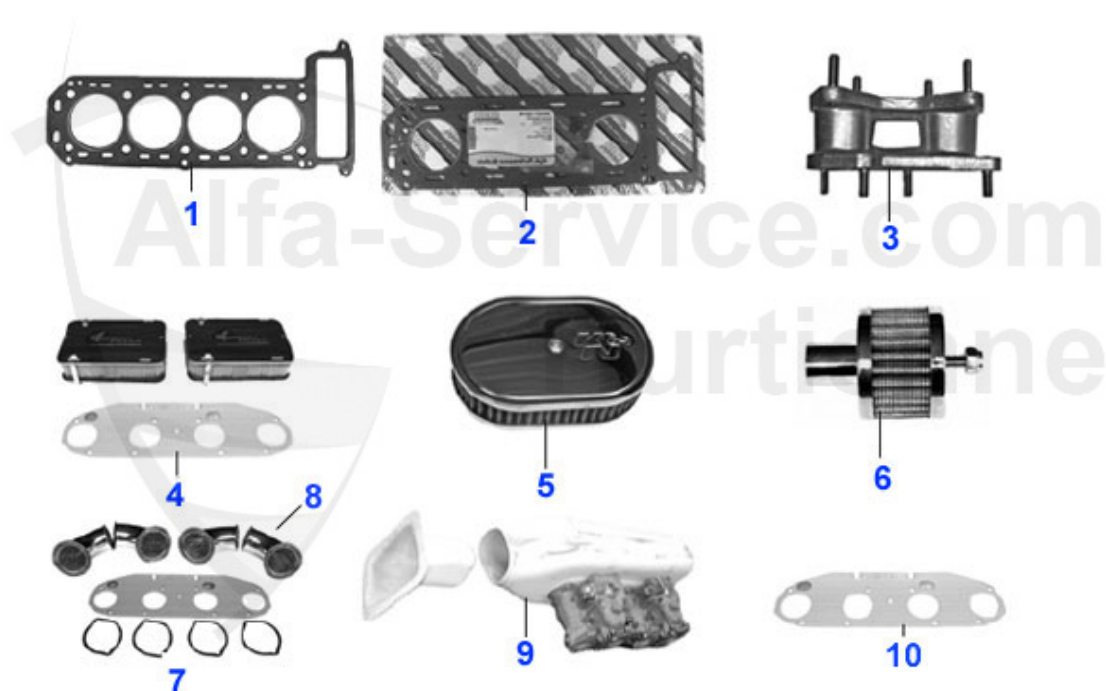

Giulia > TUNING > ENGINE/CARBURETTOR

1	02 067 0 0	COPPER CYLINDER HEAD GASKET 1600	***
1	02 068 0 0	COPPER CYLINDER HEAD GASKET 2000	61.55 EUR
1	02 074 0 0	COPPER CYLINDER HEAD GASKET 1300	61.55 EUR
1	02 075 0 0	COPPER CYLINDER HEAD GASKET 1750	***
2	02 159 0 0	HEAD GASKET RACING 2000,SPESSO 1.6 MM	139.00 EUR
2	02 157 0 0	RACE HEAD GASKET 1300 SPESSO 1.6mm	139.00 EUR
2	02 158 0 0	RACE HEAD GASKET 1600 SPESSO 1.6mm 105, ALFETTA, GIULIETTA, GTV 116	139.00 EUR
3	02 080 0 0	SOLID CARBETTOR MOUNTS ALUMINIUM 40 mm LONG VERSION 64mm	***
4	01 032 0 0	SPRINT-FILTER CHROMED, SET INCL. HOLDING PLATE,DOES NOT FIT 1300!	***
5	01 016 0 0	K&N PERFORMANCE AIRFILTER, CHROMED 45mm HIGH	95.00 EUR
6	01 026 0 0	K&N VENTILATION FILTER WITH BOLT	51.50 EUR
7	01 035 0 0	SPRINT FILTER ALUMINIUM "GTA" TRUMPETS DCOE RALLY C-40 SLIDE IN, SET INCL. ALUMINIUM MOUNTING PLATE	365.00 EUR
7	01 033 0 0	SPRINT-FILTER ALUMINIUM "GTA" TRUMPETS EL 40-45 DCOE RALLY SET INCL. ALUMINIUM MOUNTING PLATE	***
7	01 034 0 0	SPRINT-FILTER ALUMINIUM "GTA" TRUMPETS EL 45-48 DCOE RALLY SET INCL. ALUMINIUM MOUNTING PLATE	365.00 EUR
8	01 038 0 0	SPUN ALLOY AIR HORNS 16MM 40 D SLIDE IN	32.00 EUR
8	01 039 0 0	SPUN ALLOY AIR HORNS 55MM 40 D SLIDE IN	32.00 EUR
8	01 037 0 0	SPRINT-FILTER ALUMINIUM "GTA" TRUMPETS 45mm, SLIDE IN	77.49 EUR
8	01 036 0 0	SPRINT-FILTER ALUMINIUM "GTA" TRUMPET 40mm, SLIDE IN	61.04 EUR
8	01 041 0 0	SPUN ALLOY AIR HORNS 16MM 45 D SLIDE IN	34.00 EUR
9	03 305 0 0	RAM PRESSURE BOX GTA	***
10	01 027 0 0	ALUMINIUM HOLDING PLATE 50mm	***
10	01 025 0 0	ALUMINIUM HOLDING PLATE 45mm	69.00 EUR
10	01 024 0 0	ALUMINIUM HOLDING PLATE 40mm	***