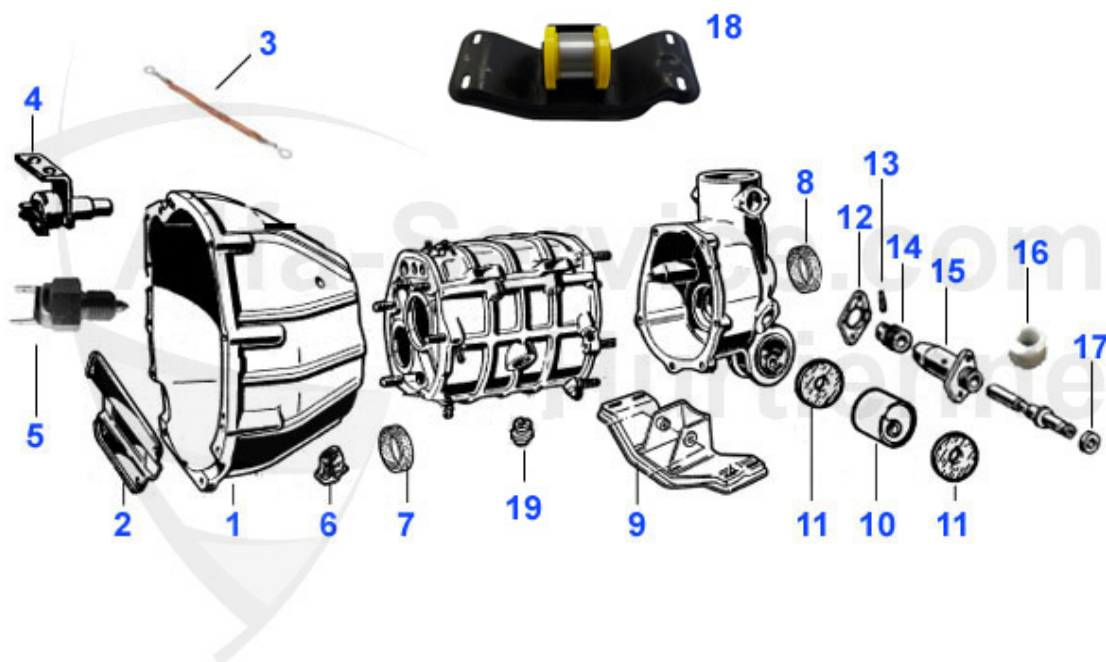

Giulia > POWERTRAIN > TRANSMISSION > MOUNTING

1	04 037 0 0	CLUTCH HOUSING 2nd version	429.00 EUR
1	04 059 0 0	Clutch housing (hydr.) with separate reversing light switch	440.10 EUR
2	04 051 0 0	COVERING PLATE gear motor below area disc flywheel	***
3	16 123 0 0	GROUND STRAP transmission/chassis	8.70 EUR
4	14 063 0 0	SWITCH FOR REVERSE LIGHT OLD VERSION	39.00 EUR
5	14 015 0 0	SWITCH FOR REVERSING LAMP/SCREW	21.34 EUR
6	04 058 0 0	RUBBER GROMMET for lever of the mechanical clutch control	47.01 EUR
7	02 024 0 0	OIL SEAL (30/40/7) TRANSMISSION FRONT 1st SERIES (30/40/7)	9.60 EUR
7	02 030 0 0	OIL SEAL TRANSMISSION FRONT 2nd SERIES (26/37/7)	5.80 EUR
8	02 025 0 0	OIL SEAL (44/60/10) TRANSMISSION REAR	9.00 EUR
9	04 072 0 0	OE.60515980, engine transmission support rear	***
10	04 064 0 0	GEARBOX REAR MOUNT 1ST SERIES 1964-69	38.47 EUR
10	04 002 0 0	GEARBOX MOUNT 2nd series	22.47 EUR
11	04 060 0 0	RUBBER DISC FOR GEARBOX MOUNT	4.20 EUR
12	02 058 0 0	GASKET SPEEDOMETER DRIVE	2.50 EUR
13	04 043 0 0	NOTCHED PIN FOR SPEEDO DRIVE	***
14	04 023 0 0	PINION SPEEDO DRIVE 2.0 L 10/41	***
14	04 022 0 0	PINION SPEEDO DRIVE 1.6L 9/41 z=21	***
15	04 041 0 0	SPEEDO DRIVE HOUSING	***
16	04 066 0 0	DISTANCE RING FOR SPEEDO DRIVE	1.13 EUR
17	04 044 0 0	O-RING FOR SPEEDO DRIVE	7.00 EUR
18	04 077 0 0	POWERFLEX REINFORCEMENT FOR TRASMISSION BUSHING 69-93, 4 PIECES	36.00 EUR
19	04 003 0 0	SUMP PLUG GEAR,DIFFERENTIAL 101/105, OIL PAN 33,75,155,164,RZ, OE 60573441	13.65 EUR