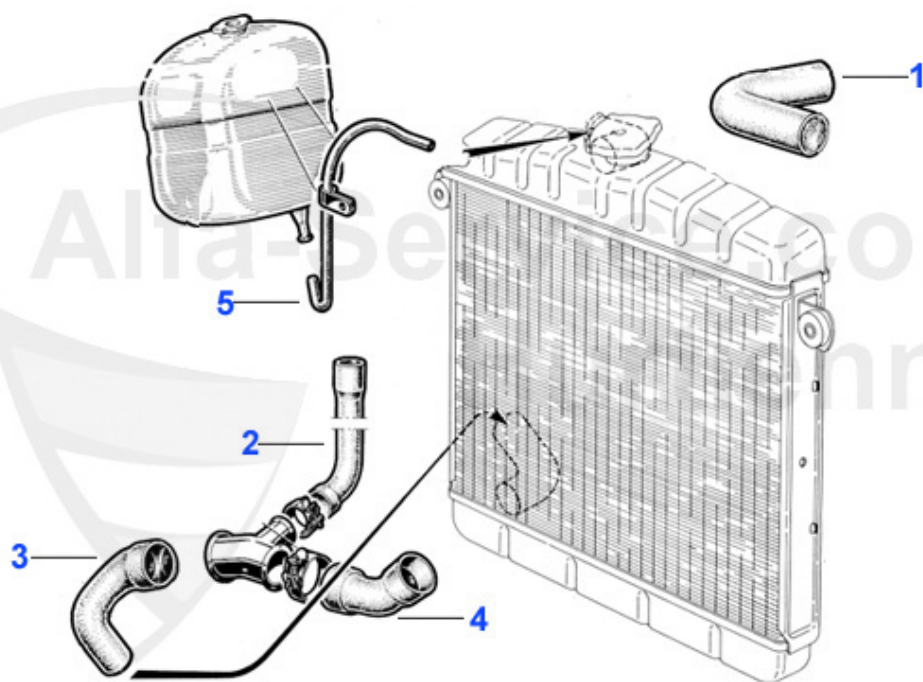

Giulia > COOLING SYSTEM > HOSES > 1750

1	08 016 0 0	UPPER RADIATOR HOSE - 2nd series	13.80 EUR
2	08 019 0 0	RADIATOR-HOSE 1750 LONG	14.80 EUR
3	08 021 0 0	RADIATOR-HOSE TO RADIATOR 1750	13.60 EUR
4	08 020 0 0	RADIATOR-HOSE 1750 SHORT	14.80 EUR
5	08 024 0 0	HOSE / RADIATOR OVERFLOW CONTAINER	4.70 EUR