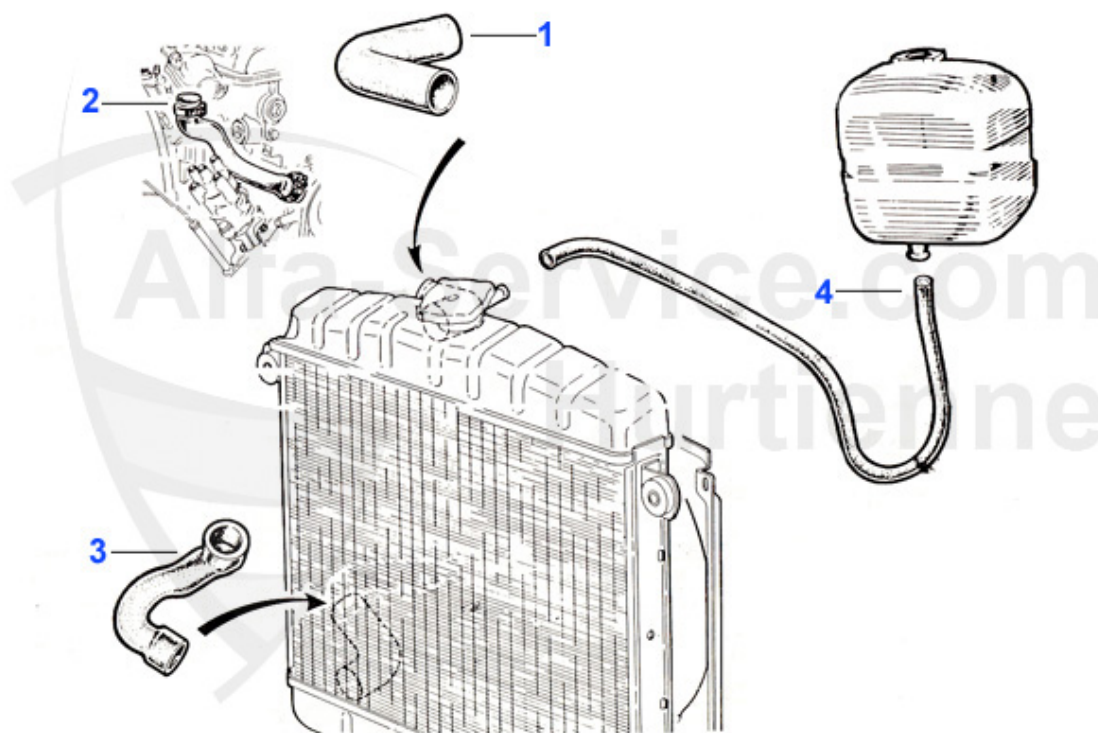

Giulia > COOLING SYSTEM > HOSES > 1300-2000

1	08 016 0 0	UPPER RADIATOR HOSE - 2nd series	13.80 EUR
2	08 017 0 0	RADIATOR HOSE / WATER PUMP-INTAKE MANIFOLD	12.41 EUR
3	08 018 0 0	LOWER RADIATOR HOSE - 2nd series	13.20 EUR
3	08 057 0 0	LOWER RADIATOR HOSE - 1st series	15.90 EUR
4	08 024 0 0	HOSE / RADIATOR OVERFLOW CONTAINER	4.70 EUR