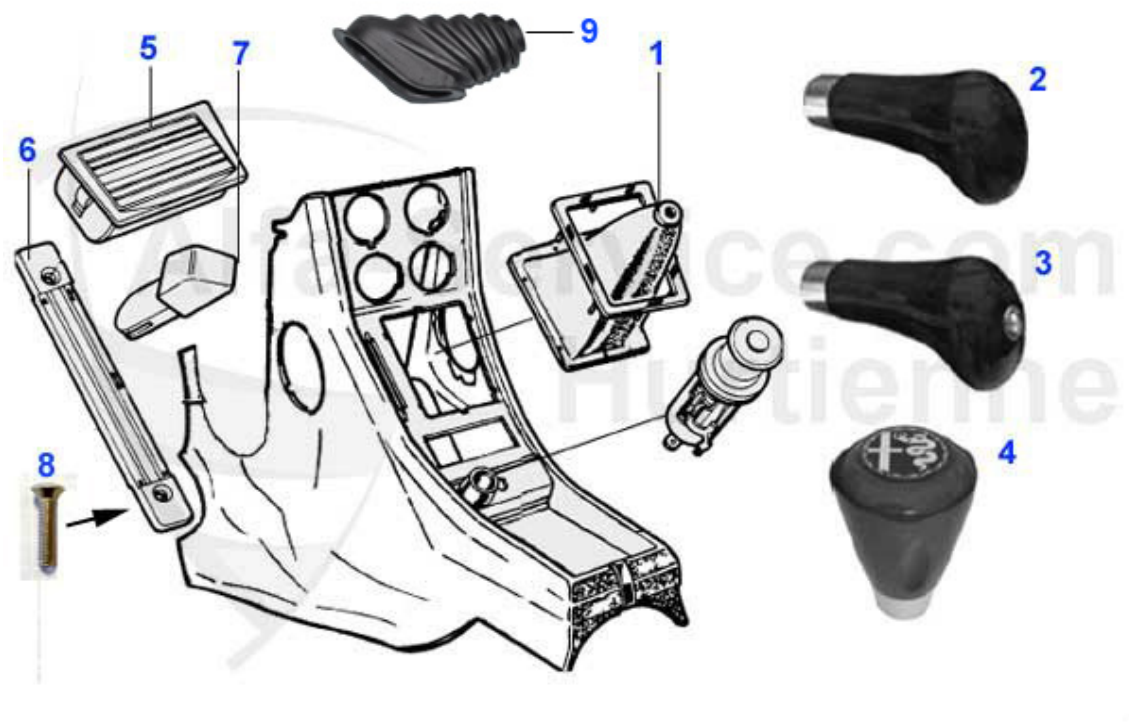

Giulia > INTERIOR PARTS > CONSOLE

1	20 011 3 0	GEAR-LEVER BOOT - LEATHER with console 70-86	29.90 EUR
1	20 009 0 0	GEAR LEVER BOOT - GT/GIULIA without consol	38.50 EUR
1	20 008 0 0	GEAR LEVER BOOT LEATHER, ALL MODELS WITHOUT CONSOLE, SYNTHETIC LEATHER!	***
2	20 395 0 0	GEAR KNOB WOOD BROWN COLOR WITHOUT ALFA LOGO	***
2	20 014 0 0	GEAR-SHIFT KNOB - wood without emblem	***
3	20 063 0 0	GEAR SHIFT KNOB MAHAGONI RED WITH ALFA ROMEO EMBLEM	49.90 EUR
4	20 105 0 0	GEAR-SHIFT KNOB - MAHAGONI small with emblem	38.08 EUR
5	20 091 2 0	ASHTRAY GIULIA NUOVA	***
6	19 139 2 0	FINISHER FOR HEATER OPERATION - broad version / GT and Giulia without console. Aluminium polished	41.50 EUR
6	19 123 3 0	FINISHER FOR HEATER OPERATION - CHROMED	29.50 EUR
7	20 129 0 0	PLASTIC CAP FOR HEATER LEVER black (original)	4.41 EUR
7	19 162 0 0	PLASTIC CAP FOR HEATER LEVER CHROMED	8.10 EUR
8	19 175 0 0	STAINLESS STEEL SCREW FIXING COVER	1.33 EUR
9	20 261 1 0	RUBBER HANDBRAKE LEVER COVER GIULIA SUPER (CONSOLE)	35.90 EUR