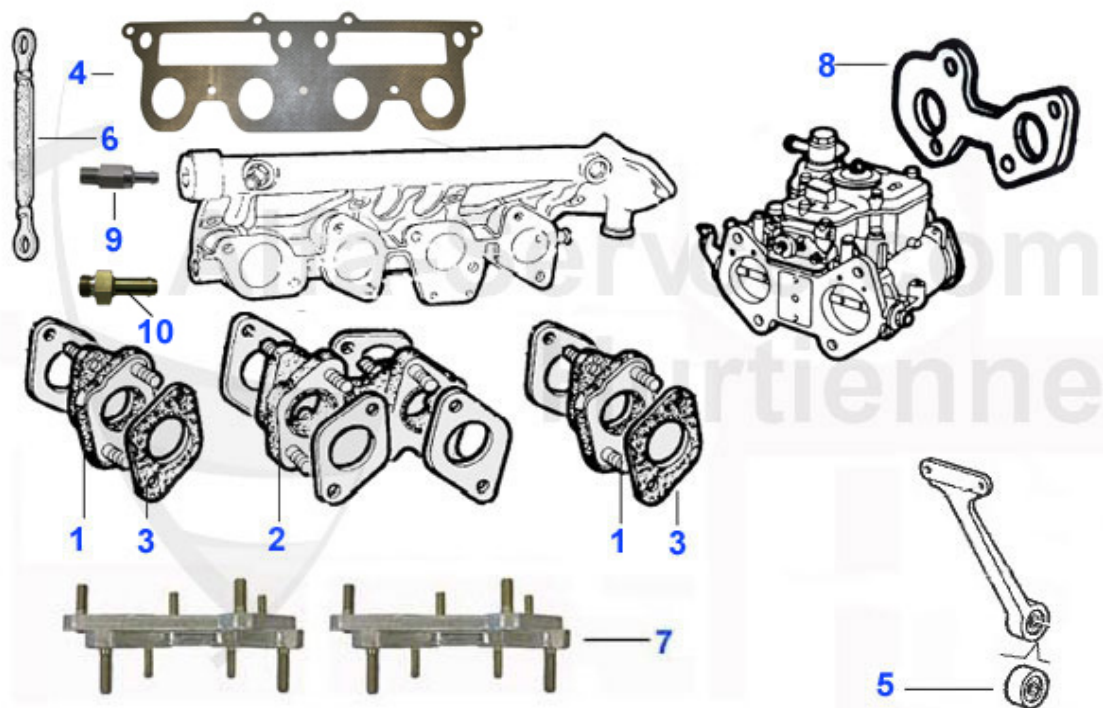

Giulia > FUEL SYSTEM > CARBURATOR MOUNTS

1	02 017 0 0	SINGLE CARBURETTOR MOUNT 40mm	23.49 EUR
1	02 034 0 0	CARBURETOR MOUNT 45mm	52.37 EUR
1	02 084 0 0	CARBURATOR MOUNT KIT (4 PCS) ALUMINIUM 40MM TYPE 105,115,116 UNTIL 05.1983	154.00 EUR
2	02 018 0 0	DOUBLE CARBURETOR MOUNT 40mm	***
3	02 077 0 0	PAPER GASKET CARBURETTOR MOUNT 45mm	1.95 EUR
3	02 019 0 0	PAPER GASKET CARBURETTOR MOUNT 40mm	0.87 EUR
4	02 016 0 0	INTAKE MANIFOLD GASKET CARBURETTOR MODELS 1600-2000	10.50 EUR
4	02 078 0 0	INTAKE MANIFOLD GASKET 1300	***
5	03 313 0 0	CARBURATOR STAY BUSH	9.00 EUR
6	16 107 0 0	GROUND STRAP - lengths 150 mm	4.90 EUR
7	02 079 0 0	SOLID CARBURETTOR MOUNTS ALUMINIUM 40mm	189.00 EUR
8	02 052 0 0	GASKET AIRFILTER-CARBURETTOR	1.95 EUR
9	13 063 0 0	BRAKE BOOSTER VALVE	54.95 EUR
10	08 111 0 0	WATER CONNECTION	9.89 EUR