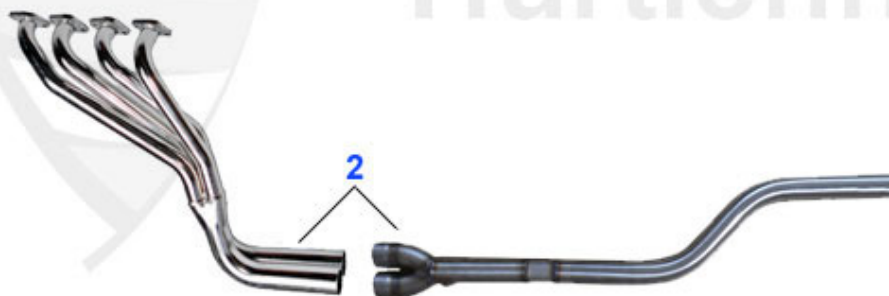

1	11 082 0 0	STAINLESS STEEL HEADER 40mm 1750-2000 STANDING AND HANGING PEDALS	776.45 EUR
1	11 083 0 0	STAINLESS STEEL HEADER 1300-1600	776.45 EUR
2	11 107 0 0	FAN-TYPE EXHAUST PIPE, CERAMIC SURFACE, 3 PIECES GIULIA, SPIDER, GT 1.3-2.0 L	***
2	11 034 0 0	HEADER chromed - GIULIA, GT and SPIDER EXCEPT MODELS SPIDER 90-93	538.00 EUR
3	11 084 0 0	SPORT EXHAUST SYSTEM GT BERTONE 1750 - 2000	1390.00 EUR
3	11 085 0 0	Sport Auspuffanlage 1300-1600r. Giulia und GT Bertone Edelstahl Rohrdurchmesser Mittel- u. Endtopf 57mm	1390.00 EUR
4	11 090 0 0	FRONT PIPE SPORT STAINLESS STEEL, REPLACES FRONT MUFFLER, FITS ALL 105/115 MODELS WITHOUT CAT. (MAY NEED MODIFICATION)	59.50 EUR