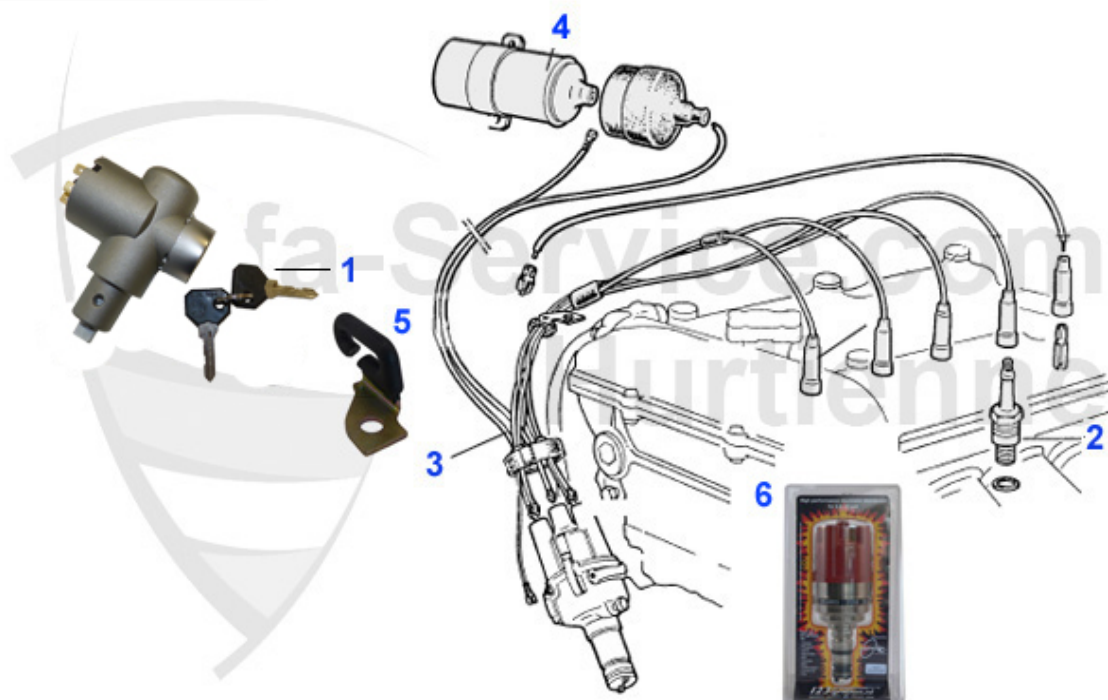

Giulia > ELECTRIC > IGNITION SWITCH/LEADS/SPARK PLUGS

1	14 008 0 0	IGNITION SWITCH >83	129.00 EUR
1	14 010 1 0	IGNITION SWITCH 1ST SERIES LEFT SIDE	129.00 EUR
2	14 205 0 0	SPARK PLUG ALFA 1300-3000 NORD	5.82 EUR
2	14 108 0 0	SPARK PLUG NGK B7ES	3.80 EUR
2	14 001 0 0	SPARK PLUG GOLDEN LODGE 2HL	***
3	14 162 0 0	IGNITION CABLE GREEN, ORIGINAL CAVIS CARBURATOR MODEL, NOT UNSHIELDED	20.42 EUR
3	14 046 0 0	SPARK PLUG CABLE RED carburetor model	29.50 EUR
3	14 045 0 0	SPARK PLUG CABLE BLACK	18.05 EUR
4	14 020 0 0	IGNITION COIL STANDARD	32.73 EUR
4	14 042 0 0	IGNITION COIL WITH SERIES RESISTANCE	107.50 EUR
5	14 175 0 0	IGNITION LEAD CLAMP	***
6	14 179 0 0	123 ELECTRONICAL DISTRIBUTOR 16 TIMES ADJUSTABLE WITH PARTIAL VACUUM	343.80 EUR
6	14 182 0 0	123 ELECTRONICAL DISTRIBUTOR 16 TIMES ADJUSTABLE WITHOUT PARTIAL VACUUM	319.00 EUR