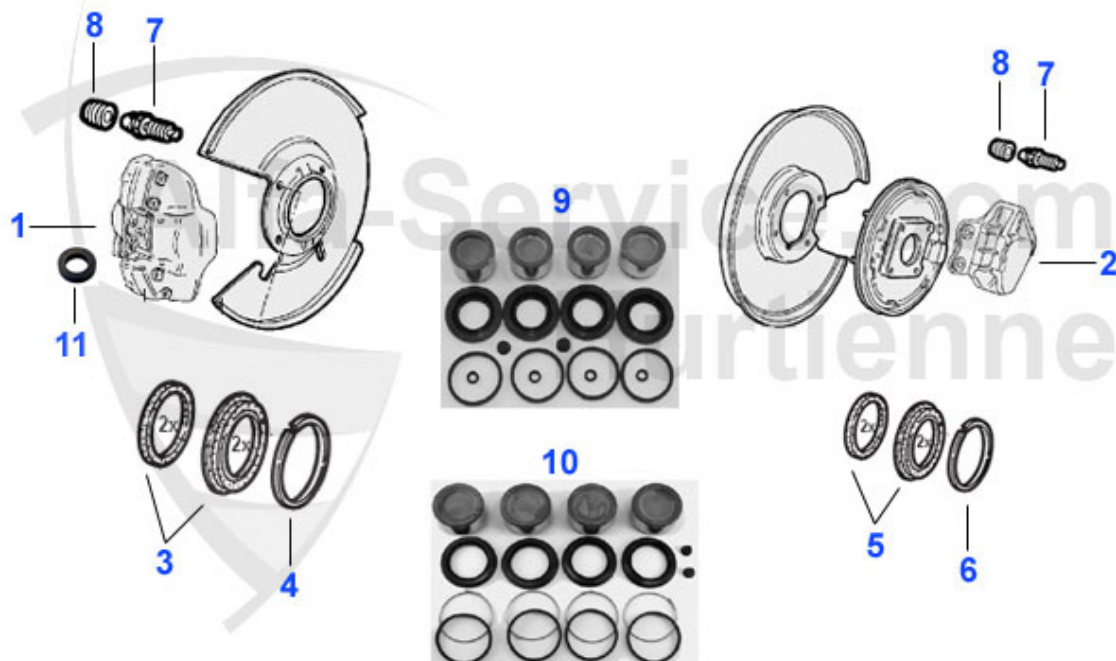

Giulia > BRAKE SYSTEM > BRAKE HYDRAULIC > BRAKE CALIPPERS

1	13 029 0 1	FRONT CALIPER 1300-1600 LEFT, ALFETTA, GIULIETTA ATE FRONT LEFT EXCHANGE PART	***
1	13 029 0 2	FRONT CALIPER 1300-1600 RIGHT, ALFETTA, GIULIETTA ATE FRONT RIGHT EXCHANGE PART	149.00 EUR
1	13 030 0 1	BRAKE CALIPER 1750-2000, FRONT LEFT (SPIDER 1600 1986-93 PLEASE CHECK THE SIZE), EXCHANGE, 60 EURO PLEDGE	155.00 EUR
1	13 030 0 2	REBUILD BRAKE CALIPER 1750-2000 FRONT RIGHT	155.00 EUR
1	13 200 0 2	BRAKE CALIPER FRONT RIGHT 1300-1600 (67-93) NEW PART, NO DEPOSIT!	165.01 EUR
1	13 118 0 1	BRAKE CALIPER FRONT LEFT 1750-2000 NEW PART / NO DEPOSIT	165.01 EUR
1	13 118 0 2	BRAKE CALIPER FRONT RIGHT 1750-2000 NEW PART / NO DEPOSIT	165.01 EUR
1	13 200 0 1	BRAKE CALIPER FRONT LEFT 1300-1600 (67-93) NEW PART, NO DEPOSIT!	165.01 EUR
2	13 222 0 2	BRAKE CALIPER REAR RIGHT 1300-2000 (67-93) NEW PART, NO DEPOSIT!	165.01 EUR
2	13 122 0 2	BRAKE CALPIER REAR RIGHT 1. SERIES 1300 PISTON DIAM. 30mm	118.00 EUR
2	13 222 0 1	BRAKE CALIPER REAR LEFT 1300-2000 (67-93) NEW PART, NO DEPOSIT!	165.01 EUR
2	13 051 0 2	REAR CALIPER RIGHT (PISTON DIAM. 38mm)	***
2	13 051 0 1	REAR BRAKE CALIPER LEFT (PISTON DIAM. 38mm)	118.00 EUR
2	13 122 0 1	BRAKE CALIPER REAR LEFT 1. SERIES 1300 PISTON DIAM. 30mm	118.00 EUR
3	13 037 0 0	REPAIR KIT FRONT BRAKE CALIPPERS SET FOR 2 CALIPPERS, 48MM PISTONS DIA	20.50 EUR
4	13 075 0 0	STEEL RING FOR FRONT BRAKE CALIPER	2.40 EUR
5	13 042 0 0	REPAIR KIT REAR BRAKE CALIPPERS 30mm SET FOR 2 CALIPPERS	44.99 EUR
5	13 038 0 0	REPAIR KIT REAR CALIPPERS 38mm SET FOR 2 CALIPPERS	19.90 EUR
6	13 074 0 0	STEEL RING FOR REAR BRAKE CALIPER	2.26 EUR
7	13 055 0 0	BLEEDER SCREW, SMALL CALIPER 1300-1600 FRONT, ALL MODELS REAR	7.79 EUR
7	13 053 0 0	BLEEDER SCREW caliper front 1750-2000 67-93	7.49 EUR
8	13 054 0 0	DUST CAP for bleeder nipple	1.55 EUR
9	13 120 0 0	REPAIRKIT FOR REAR CALIPPERS WITH 38MM DIAMETER, FOR TWO CALIPPERS WITH PISTONS FOR CALIPPERS WITHOUT CENTER GUIDE	79.00 EUR