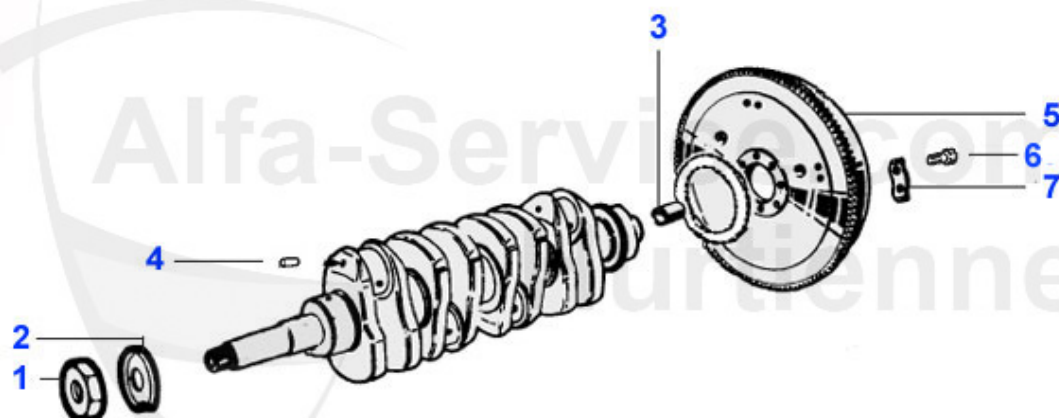

Giulia > ENGINE > CRANKSHAFT 1

1	03 094 0 0	NUT FOR PULLEY	17.30 EUR
2	03 097 0 0	TAB WASHER CRANKSHAFT/PULLEY 1300-2000	5.20 EUR
3	03 111 0 0	BUSHING CRANKSHAFT 1300-2000 DIAMETER 24 mm	9.00 EUR
3	03 110 0 0	BUSHING CRANKSHAFT 1750 diameter 20 mm	17.50 EUR
4	03 115 0 0	Alustopfen Kurbelwelle 6mm kurz 6/7/12mm	1.95 EUR
4	03 095 0 0	CRANK SHAFT dowel plug 6 mm	1.95 EUR
4	03 096 0 0	CRANK SHAFT dowel plug 6,25 mm	1.95 EUR
5	03 309 0 0	RING GEAR F. FLYWHEEL 131 TEETH	116.00 EUR
5	03 308 0 0	RING GEAR F. FLYWHEEL 130 TEETH	116.00 EUR
5	03 279 0 0	FLYWHEEL (STEEL) 8 BOLT 110 TEETH, 6,25 KG, NOT FOR MECHANICAL CLUTCH	519.99 EUR
5	03 282 0 0	Schwungscheibe Stahl 8 Loch 130 Zähne gewichtsoptimiert	439.00 EUR
5	03 275 0 0	Lightw. Steel flywheel 2000, 6 holes WEIGHT 7,0 kg NOT FOR SPIDER 1990-1993	519.99 EUR
5	03 314 0 0	TOOTH GEAR FLYWHEEL 1.SERIES 110 TEETH 220 mm INNER DIAMETER	102.49 EUR
6	03 155 0 0	SCREW FOR 6-BOLT FLYWHEEL	6.77 EUR
6	03 156 0 0	1300 - 1750 SCREW FOR 8-BOLT FLYWHEEL	7.50 EUR
7	03 150 0 0	LOCKPLATE 8-HOLE FLYWHEEL 105.00.02402.01	3.40 EUR