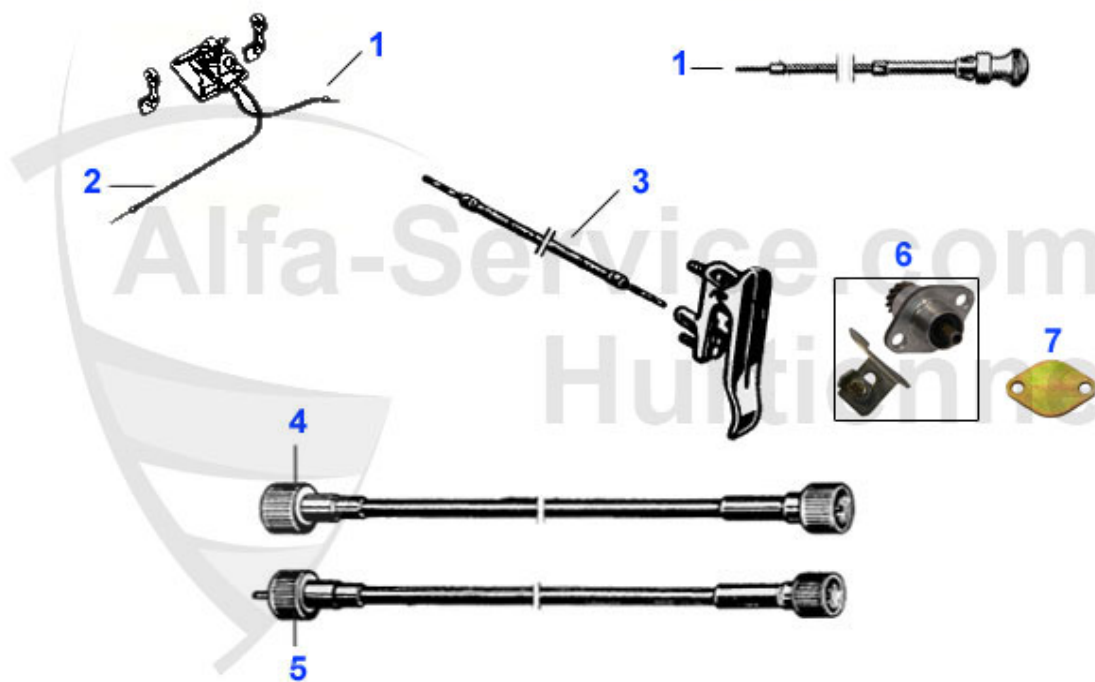

Giulia > CABLES > CABLES

1	10 012 0 0	MANUAL THROTTLE CABLE - SPIDER 70-86 with console CHOKE CABLE - all models	10.50 EUR
2	10 011 0 0	MANUAL THROTTLE CABLE - all models except SPIDER with central console	11.90 EUR
3	10 019 1 0	BONNET CABLE GIULIA	11.79 EUR
4	10 001 1 0	SPEEDOMETER CABLE - GIULIA (1730mm)	24.00 EUR
5	10 006 4 0	TACHOMETER CABLE - 1925 mm - 2.0 BERLINA 10500.64501.30	24.00 EUR
5	10 004 0 0	TACHOMETER CABLE - short 1410 mm 1300-1600	24.00 EUR
6	03 483 0 0	TACHOMETER DRIVE	***
7	03 484 0 0	WATERPUMP CAP	4.95 EUR