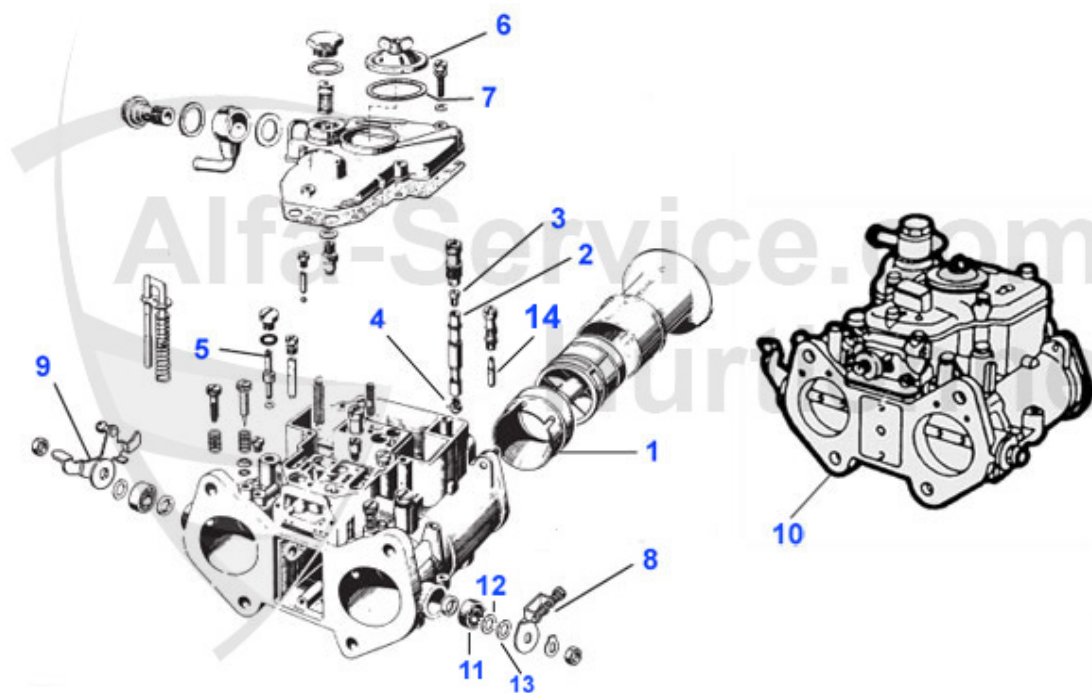

Giulia > FUEL SYSTEM > CARBURETTORS AND PARTS

1	03 297 0 0	Venturi Rohr 30mm für WEBER 40mm Vergaser	28.52 EUR
1	03 298 0 0	VENTURI 32mm FOR 40mm WEBER	29.50 EUR
2	03 299 0 0	EMULSION TUBE F16	24.00 EUR
2	03 300 0 0	EMULSION TUBE F9	24.00 EUR
3	03 454 0 0	AIR JET 175	5.44 EUR
3	03 455 0 0	AIR JET 180	5.44 EUR
3	03 456 0 0	AIR JET 185	5.44 EUR
3	03 457 0 0	AIR JET 190	5.44 EUR
3	03 458 0 0	AIR JET 195	6.50 EUR
3	03 460 0 0	AIR JET 205	5.44 EUR
3	03 461 0 0	AIR JET 210	5.44 EUR
3	03 453 0 0	AIR JET 165	5.44 EUR
3	03 452 0 0	AIR JET 160	5.44 EUR
3	03 463 0 0	AIR JET 245	5.44 EUR
3	03 459 0 0	AIR JET 200	5.44 EUR
3	03 451 0 0	AIR JET 155	5.44 EUR
3	03 462 0 0	AIR JET 220	5.44 EUR
3	03 450 0 0	AIR JET 150	5.44 EUR
4	03 412 0 0	MAIN AIR JET 170	5.55 EUR
4	03 401 0 0	MAIN AIR JET 115	5.55 EUR
4	03 405 0 0	MAIN JET 135	5.55 EUR
4	03 409 0 0	MAIN AIR JET 155	5.55 EUR
4	03 408 0 0	MAIN AIR JET 150	5.55 EUR
4	03 406 0 0	MAIN AIR JET 140	5.55 EUR
4	03 404 0 0	MAIN AIR JET 130	5.55 EUR
4	03 403 0 0	MAIN AIR JET 125	5.55 EUR
4	03 407 0 0	MAIN AIR JET 145	5.55 EUR
4	03 411 0 0	MAIN AIR JET 165	5.55 EUR
4	03 413 0 0	MAIN AIR JET 175	5.55 EUR
4	03 414 0 0	MAIN AIR JET 180	5.55 EUR