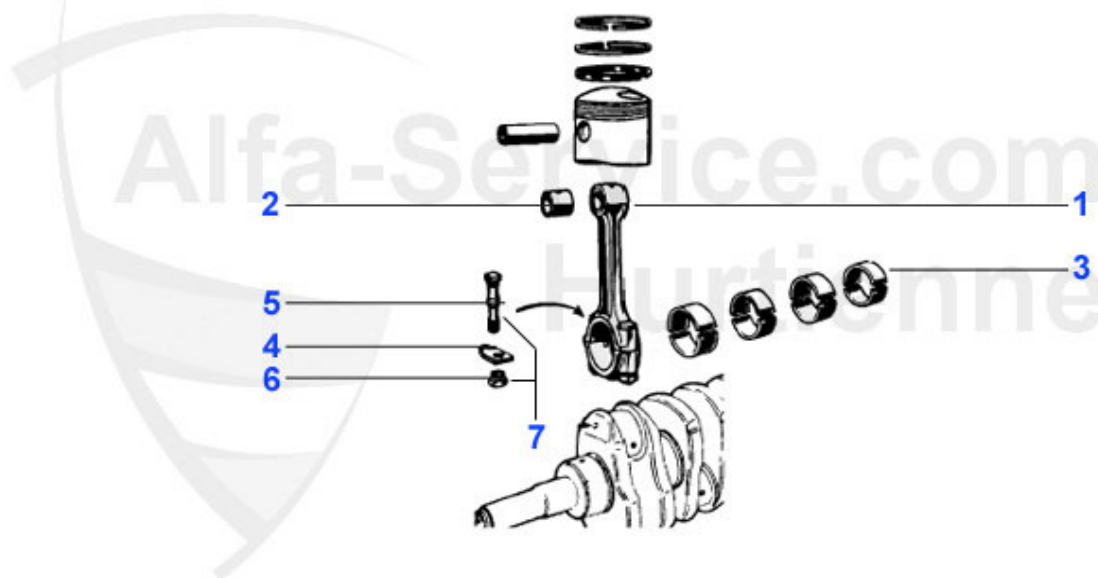

Giulia > ENGINE > CON ROD/BEARING

1	03 015 0 0	2000 CONNECTING ROD USED PLEASE ADVISE WEIGHT	59.00 EUR
1	03 013 0 0	1600 CONNECTING ROD USED PLEASE ADVISE WEIGHT	59.00 EUR
1	03 012 0 0	1300 CONNECTING ROD USED PLEASE ADVISE WEIGHT	59.00 EUR
1	03 014 0 0	1750 CONNECTING ROD USED PLEASE ADVISE WEIGHT	59.00 EUR
1	03 286 0 0	DRIVING ROD SET 2000	238.00 EUR
2	03 112 0 0	1600 - 2000 BEARINGS CONNECTING ROD	12.50 EUR
2	03 016 0 0	1300 BUSHING CONNECTING ROD	14.51 EUR
3	03 018 0 0	BIG END BEARINGS STANDARD	48.00 EUR
3	03 017 0 0	1300 STD. BIG END BEARINGS	82.07 EUR
3	03 080 0 0	BIG END BEARINGS 1600-2000 0.40	50.00 EUR
3	03 079 0 0	BIG END BEARINGS 1300 0.40	82.07 EUR
3	03 020 0 0	BIG END BEARINGS,10 OVERSIZE 1600-2000	54.00 EUR
3	03 021 0 0	1300 .20 BIG END BEARINGS	82.07 EUR
3	03 022 0 0	BIG END BEARINGS .20 O/SIZE (1600 - 2000)	59.00 EUR
3	03 019 0 0	1300 .10 BIG END BEARINGS	82.07 EUR
3	03 077 0 0	1300 .30 BIG END BEARINGS	82.07 EUR
3	03 078 0 0	BIG END BEARINGS 0.30 (1600 - 2000)	79.00 EUR
4	03 139 0 0	1600, 1750 LOCK TAB FOR ROD NUT	1.30 EUR
4	03 138 0 0	1300 LOCK TAB	1.09 EUR
5	03 105 0 0	CONROD BOLT 2000	***
6	03 108 0 0	1600, 2000 ROD NUT	4.25 EUR
7	03 103 0 0	BIG END BEARING BOLT KIT WITH NUT 1750,2000.ALSO APPLICABLE FOR 1600	189.00 EUR