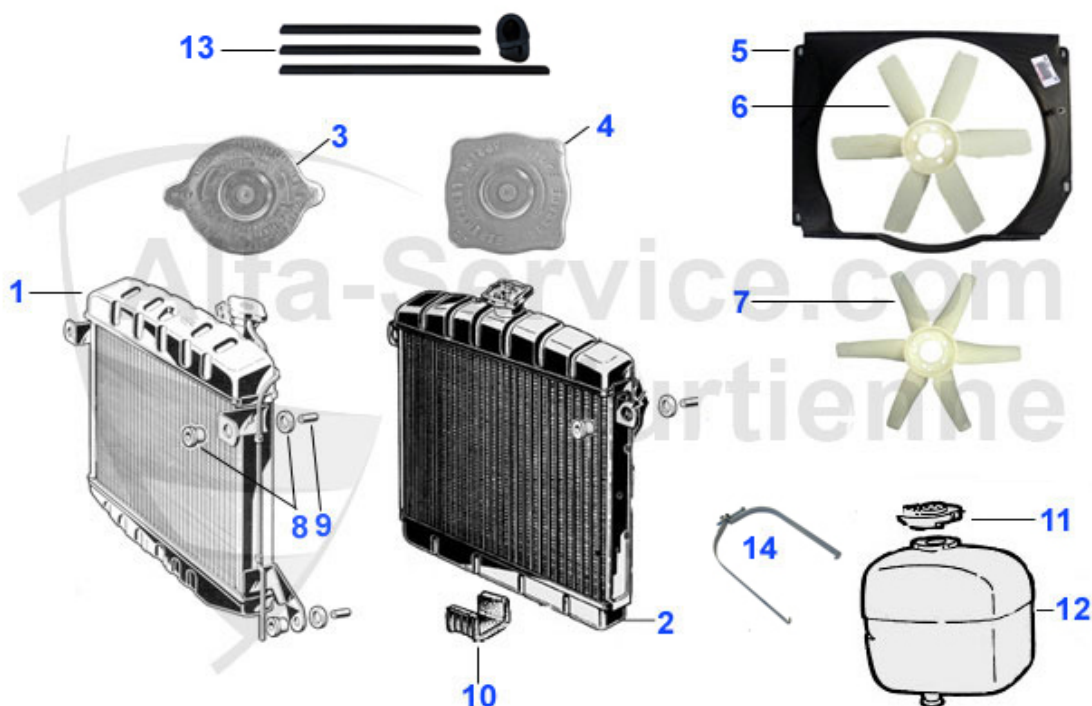

Giulia > COOLING SYSTEM > RADIATOR

1	08 027 0 0	REBUILT RADIATOR / GT AND GIULIA 1st series	246.21 EUR
2	08 002 0 0	REBUILT RADIATOR / GT - GIULIA 2nd series	239.00 EUR
2	08 064 0 0	RADIATOR (NEW PART) BERT. AND GIULIA 68-78	338.53 EUR
3	08 061 0 0	RADIATOR CAP ROUND CHROMED car without overflow container	17.14 EUR
3	08 060 0 0	RADIATOR CAP ROUND car without overflow container	10.77 EUR
4	08 062 0 0	RADIATOR CAP SQUARE CHROMED MODELS WITH OVERFLOW CONTAINER	17.14 EUR
4	08 006 0 0	RADIATOR CAP SQUARE car with overflow container	10.26 EUR
5	03 056 3 0	FAN SHROUD	32.00 EUR
6	03 053 0 0	FAN BLADE broad	32.50 EUR
7	03 052 0 0	FAN BLADE small	35.50 EUR
8	08 071 0 0	RADIATOR RUBBER SET MALE & FEMALE PART	5.50 EUR
9	08 053 0 0	SIDWISE RADIATOR MOUNTING (TUBE)	***
10	08 003 0 0	LOWER RADIATOR MOUNTING	3.80 EUR
11	08 049 0 0	CAP FOR OVERFLOW CONTAINER chromated	14.49 EUR
11	08 026 0 0	CAP FOR OVERFLOW CONTAINER	9.00 EUR
12	08 025 0 0	OVERFLOW CONTAINER 68-89	39.50 EUR
13	18 072 1 0	RUBBER PROFILE KIT RADIATORFRAME 2. SERIES GIULIA, 3 PIECES (2x32/1x45cm)	16.90 EUR
14	08 080 0 0	EXPANSION TANK BRACKET 105/115 GT,GTV, SPIDER,BERLINA AND GIULIA/ZAGATO 2.0	29.90 EUR