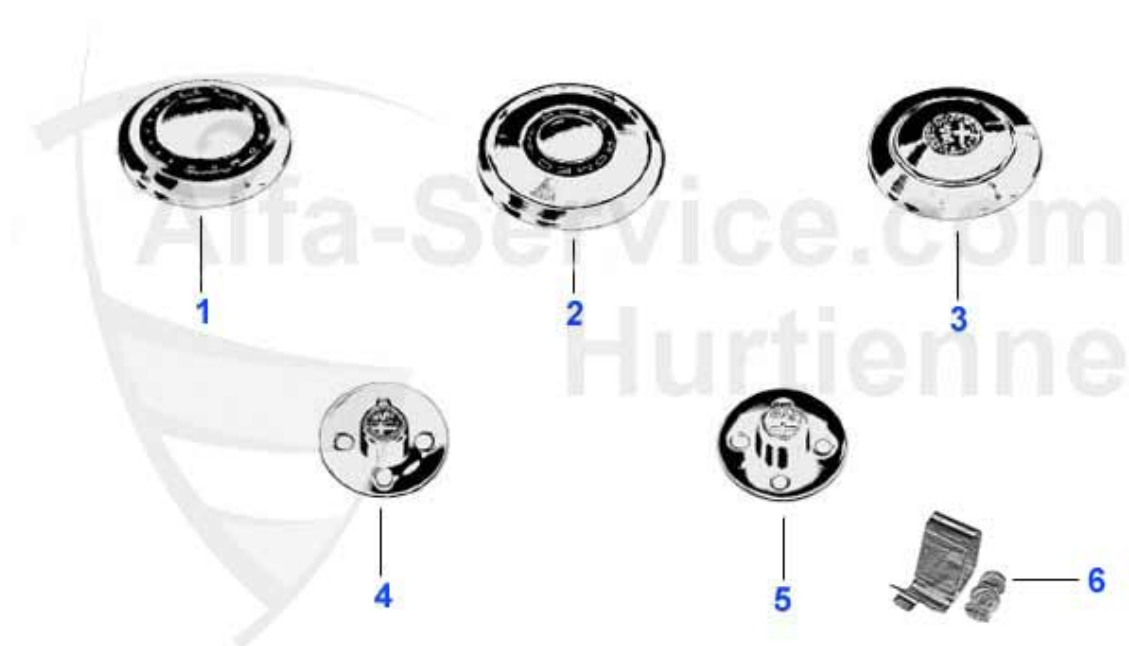

Giulia > SUSPENSION > HUB CAPS

1	19 019 0 0	HUB CAP - BIG PRINTING	40.00 EUR
2	19 110 0 0	HUB CAP - SMALL PRINTING	55.00 EUR
3	19 109 0 0	HUB CAP WITH STAMPED EMBLEM	40.00 EUR
4	19 020 0 0	HUB CAP - 2nd series - plastic emblem	***
5	19 118 0 0	HUB CAP small, stamped emblem	***
6	19 200 0 0	HUBCAP CLAMP 105 1.SERIES AND 101	4.95 EUR