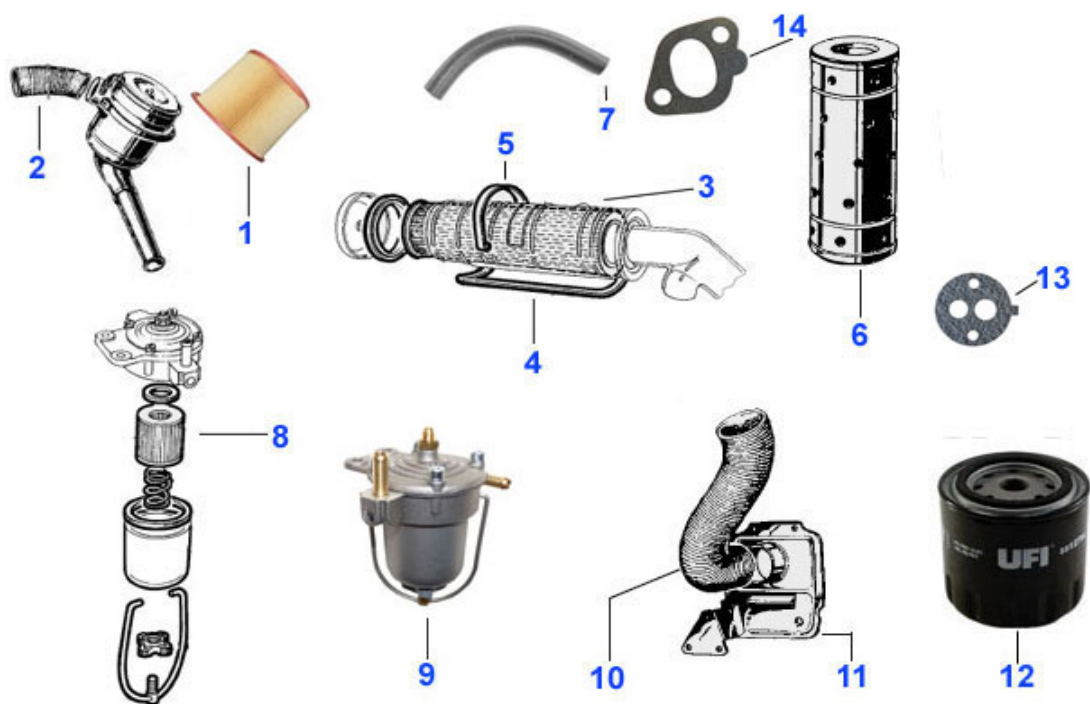

Giulia > FILTER > FILTERS

1	01 018 0 0	AIRFILTER GIULIA TI, SINGLE CARBURETTOR FISPA HOUSING	***
1	01 017 0 0	AIRFILTER GIULIA TI 1300 FRAM HOUSING, 130mm HIGH	34.89 EUR
2	01 008 0 0	HOSE BETWEEN AIRFILTER-CARBURETOR 1300-1750 / 1st series	40.90 EUR
3	01 011 0 0	AIR FILTER HOUSING RUBBER SEAL	8.10 EUR
4	01 002 0 0	AIR FILTER 1300-2000 400mm	15.90 EUR
5	01 010 0 0	CLAMP AIRFILTER HOUSING	22.00 EUR
6	01 004 0 0	OIL FILTER CARTRIDGE TYPE 1300-1750	14.49 EUR
7	03 500 0 0	EXHAUST HOSE CRANKCASE NORD ENGINES	11.90 EUR
8	01 013 0 0	FUEL FILTER KING 40mm	8.50 EUR
8	01 007 0 0	FUEL FILTER FISPA 35mm	7.50 EUR
9	07 020 0 0	FUEL FILTER HOUSING KING ALLOY INCLUDED FUEL FILTER	80.00 EUR
10	01 009 0 0	PREHEATING HOSE AIRFILTER	11.50 EUR
11	03 192 0 0	PREHEATING PANEL F. PREHEATING HOSE	***
12	01 022 0 0	OILFILTER ORIGINAL ALFA ROMEO 1300-2000 SPIN ON TYPE	10.35 EUR
12	01 005 0 0	OIL FILTER 105 SPIN ON TYPE	7.90 EUR
13	02 082 0 0	GASKET OILFILTER FLANGE 1ST SERIES	3.28 EUR
14	02 038 0 0	Dichtung Motorentlüftung im Ventildeckel	0.67 EUR