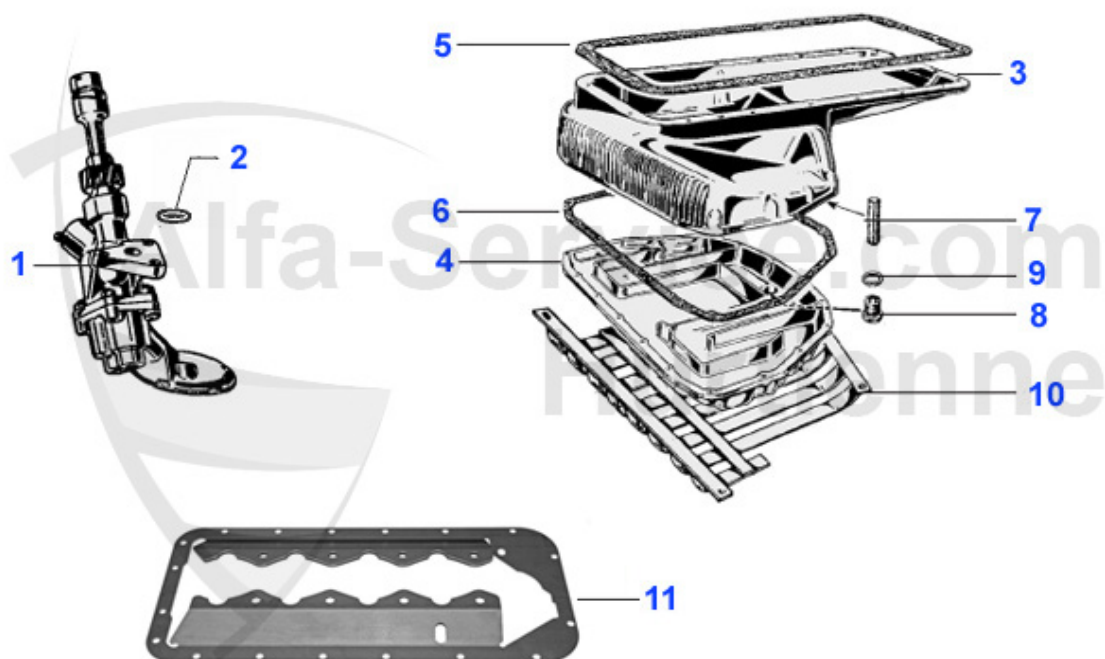

Giulia > ENGINE > OIL PAN

1	03 060 0 0	1300 - 2000 OIL PUMP	265.00 EUR
2	02 073 0 0	O-RING OIL PUMP	1.54 EUR
3	03 058 0 0	UPPER OIL PAN USED (USED)	98.00 EUR
3	03 294 0 0	UPPER OIL PAN USED WITH STUDS	75.01 EUR
4	03 059 0 0	LOWER OIL PAN	169.00 EUR
5	02 062 0 0	UPPER OIL PAN GASKET WITH METAL	29.50 EUR
5	02 015 0 0	UPPER OIL PAN GASKET STD.	17.50 EUR
6	02 014 0 0	LOWER OIL PAN GASKET	6.00 EUR
7	02 051 0 0	"T" RUBBER GASKET OILPAN	4.11 EUR
8	01 012 0 0	SUMP PLUG, magnetic	12.50 EUR
9	01 006 0 0	COPPER WASHER SUMP PLUG	1.50 EUR
10	03 062 0 0	OIL PAN GUARD YELLOW ZINK PLATED	58.00 EUR
11	03 351 0 0	WINDAGE TRAY/BLOCK STRENGTHENING PLATE 2000	109.00 EUR
11	03 350 0 0	WINDAGE TRAY/BLOCK STRENGTHENING PLATE 1300-1750	109.00 EUR