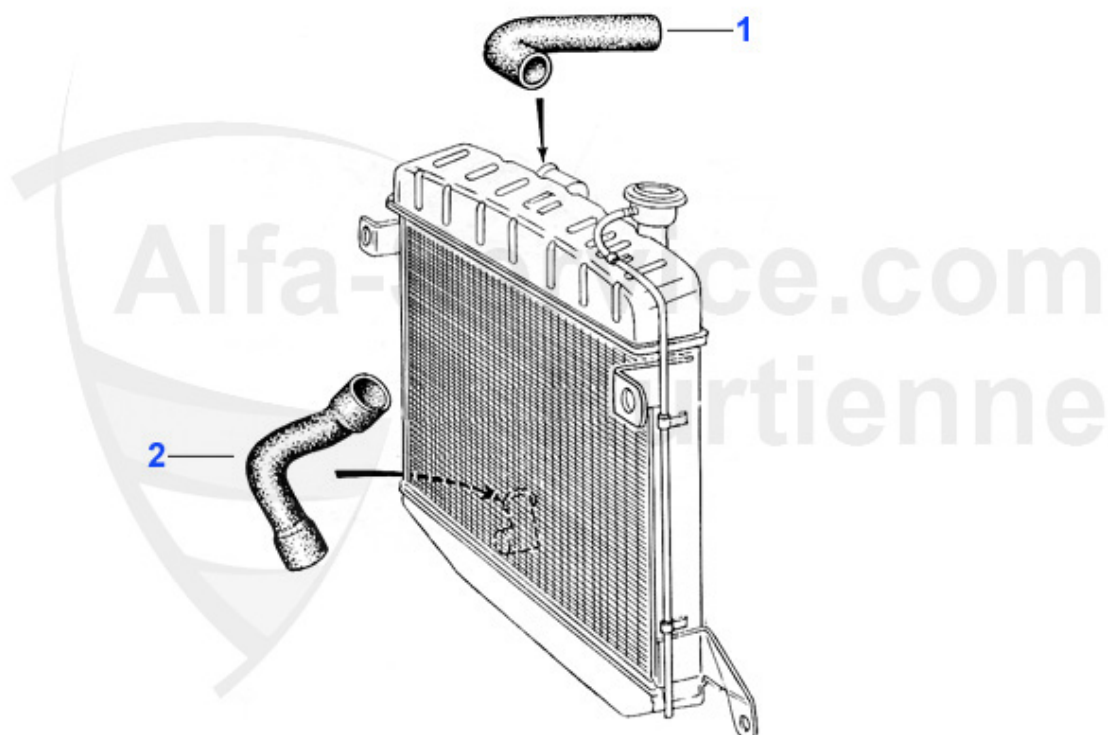

1	08 056 1 0	UPPER RADIATOR HOSE - GIULIA TI	15.70 EUR
2	08 057 0 0	LOWER RADIATOR HOSE - 1st series	15.90 EUR