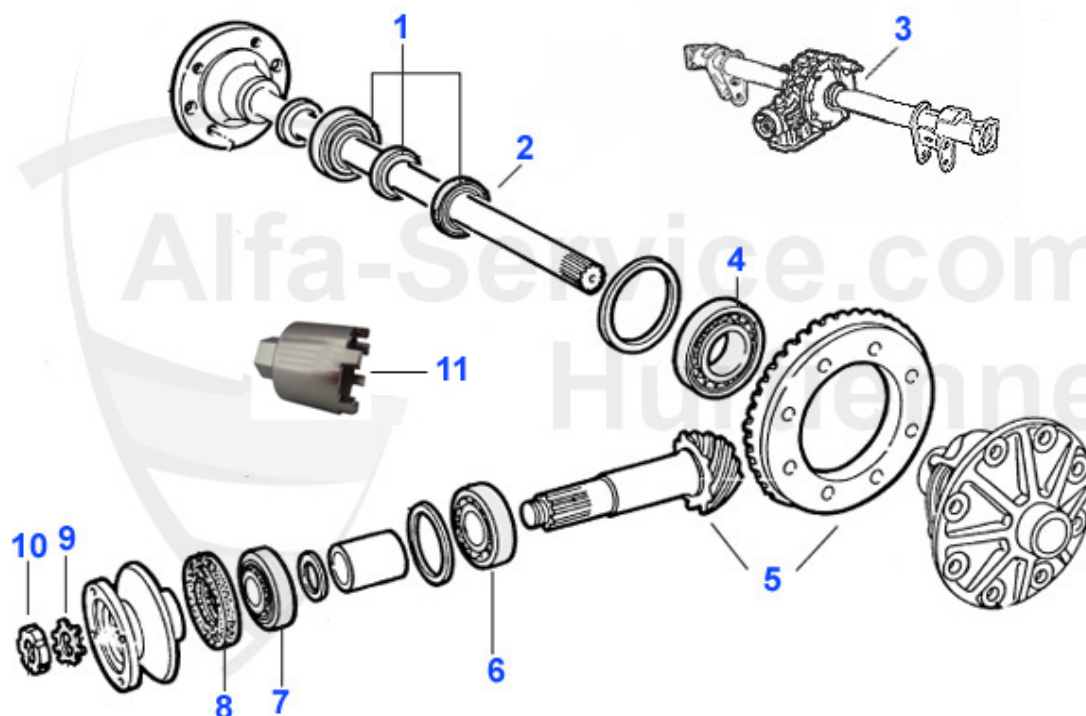

Giulia > POWERTRAIN > REAR AXLE > WHEEL BEARING/DIFFERENTIAL

1	12 156 0 0	WHEEL BEARING KIT 1972> WITH SHRINKING RING INCL. SEAL	63.30 EUR
1	12 155 0 0	REAR WHEEL BEARING SET UP TO 1972	69.40 EUR
2	02 028 0 0	OIL SEAL (34/52/10) REAR WHEEL BEARING 2nd SERIES	11.28 EUR
2	02 027 0 0	OIL SEAL (30/52/10) REAR WHEEL BEARING 1st SERIES	11.85 EUR
3	12 162 3 0	REAR AXLE 2000 SPIDER - overhauled compl.	1107.93 EUR
4	12 051 0 0	DIFFERENTIAL BEARING 2000, AR 75 4 + 6 CYL.,RZ/SZ,ALFETTA AND GIULIETTA	43.99 EUR
4	12 096 0 0	SHOULDER BEARING - DIFF. 1300 - 1750	114.89 EUR
5	12 185 0 0	Teller/Kegelrad 10/43	***
6	12 090 0 0	REAR PINION BEARING 2000	84.00 EUR
6	12 107 0 0	REAR PINION BEARING 1300-1750	84.00 EUR
7	12 089 0 0	FRONT PINION BEARING 2000	47.40 EUR
7	12 142 0 0	FRONT PINION BEARING 1300-1750	59.19 EUR
8	02 026 0 0	OIL SEAL DIFFERENTIAL 2000 (45/74.5/12)	12.92 EUR
8	02 156 0 0	OIL SEAL (72/40/10) DIFFERTIAL 1750	12.92 EUR
8	02 053 0 0	OIL SEAL (40/72/16) DIFFERENTIAL 1300-1600	12.92 EUR
9	12 172 0 0	LOCK TAB differential 1600	4.50 EUR
10	12 182 0 0	Nut for diff. 2000	23.00 EUR
10	12 145 3 0	Nut for diff. 1300-1750	28.00 EUR
11	12 182 2W	DIFF. TOOL NUT 2000	69.81 EUR
11	12 182 1W	AUTOMOTIVE SPECIALITY TOOL DIFF. 1300-1750	69.81 EUR