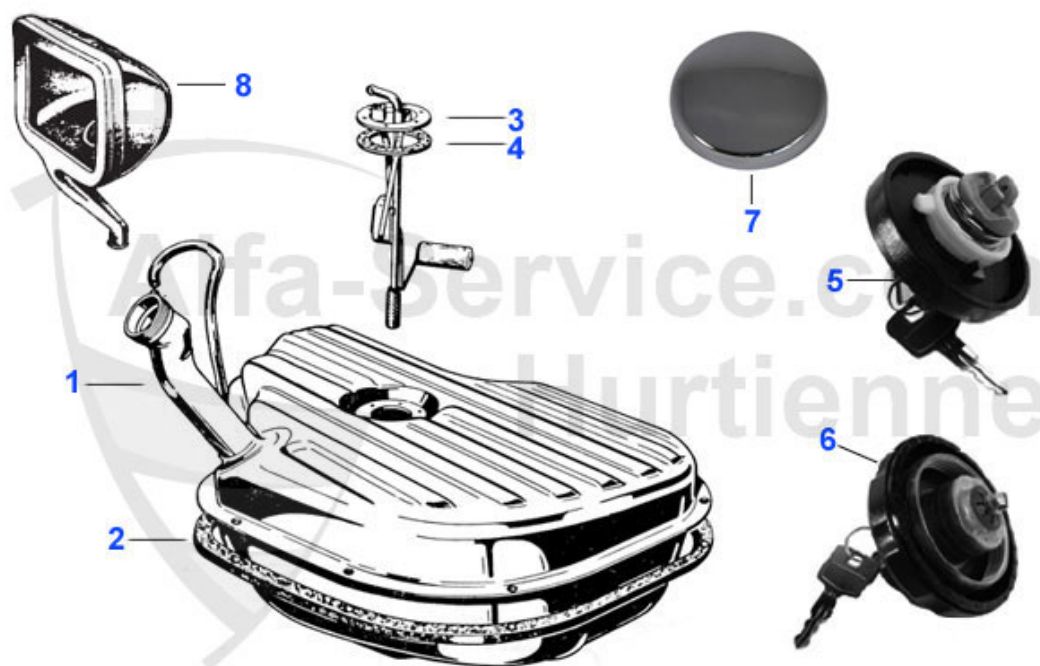

Giulia > FUEL SYSTEM > FUEL TANK

1	07 002 1 0	FUEL TANK Giulia	238.00 EUR
2	07 021 0 0	SEALING STRAP FUEL-TRUNK FLOOR 2.25 m	9.70 EUR
3	07 011 0 0	FUEL SENDING UNIT - JAEGER TUBE 170mm, INCL. RUBBER SEAL	54.00 EUR
3	07 012 0 0	FUEL SENDING UNIT - BORLETTI/VEGLIA TUBE 170mm	57.00 EUR
4	07 019 0 0	GASKET FUEL SENDING UNIT	4.25 EUR
5	07 008 0 0	FUEL CAP lockable bayonett closing	18.50 EUR
6	07 009 0 0	LOCKING PETROL CAP screw on	18.50 EUR
7	07 008 3 0	FUEL CAP CHROMED BAYONET	27.85 EUR
8	18 174 0 0	RUBBER FOR FUEL FILLER GIULIA/GT 1300/ 1750 DIAM. 57,3 mm	69.00 EUR