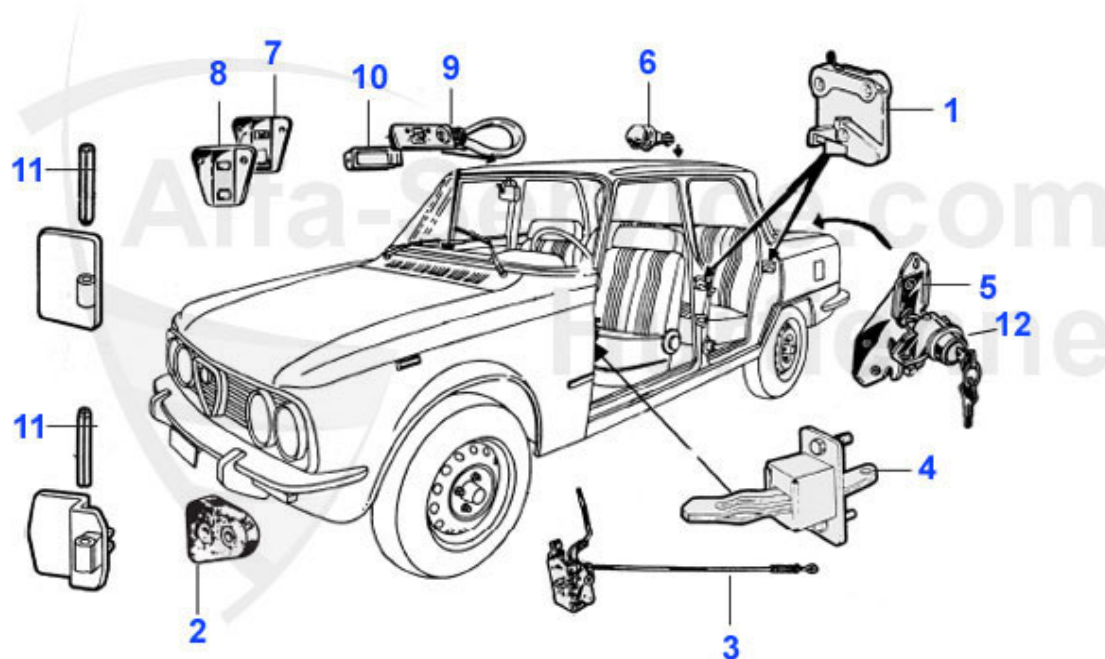

Giulia > BODY PARTS > DOOR MECHANIC

1	22 021 1 2	LOCK STRIKER / producer: KEIPER / Giulia right	21.50 EUR
1	22 016 0 2	LOCK STRIKER / producer: SAFE / Giulia/GT right	***
1	22 016 0 1	LOCK STRIKER / producer: SAFE / Giulia/GT left	***
1	22 021 1 1	LOCK STRIKER / producer: KEIPER / Giulia right	21.50 EUR
2	22 027 0 0	DOOR BUFFER GIULIA/GT	12.90 EUR
3	22 023 1 1	DOOR LOCK - front, left - Giulia (SAFE)	75.01 EUR
4	22 024 1 0	DOOR HINGE - Giulia	***
5	19 121 1 0	TRUNK LOCK - Giulia - 2nd series	129.71 EUR
5	19 120 1 0	TRUNK LOCK - Giulia - 63-74	117.81 EUR
6	14 135 1 0	DOOR LIGHT SWITCH - Giulia	6.90 EUR
7	14 136 1 0	SWITCH FOR INTERIOR LAMP - Giulia/GT	***
8	19 169 1 0	CHROME COVER INTERIOR LIGHT SWITCH	29.64 EUR
10	16 318 0 1	INSIDE SMALL LIGHT PLEXI GIULIA/GT LEFT	24.00 EUR
10	16 162 0 0	COURTESI LIGHT LENSE GT BERTONE AND GIULIA	15.51 EUR
10	16 318 0 2	INSIDE SMALL LIGHT PLEXI GIULIA/GT RIGHT	24.00 EUR
11	22 025 1 0	SPLINT PIN - DOOR HINGE	2.80 EUR
12	18 172 1 0	RUBBERRING FOR THE REAR BONNET LOCK GIULIA SUPER	4.90 EUR