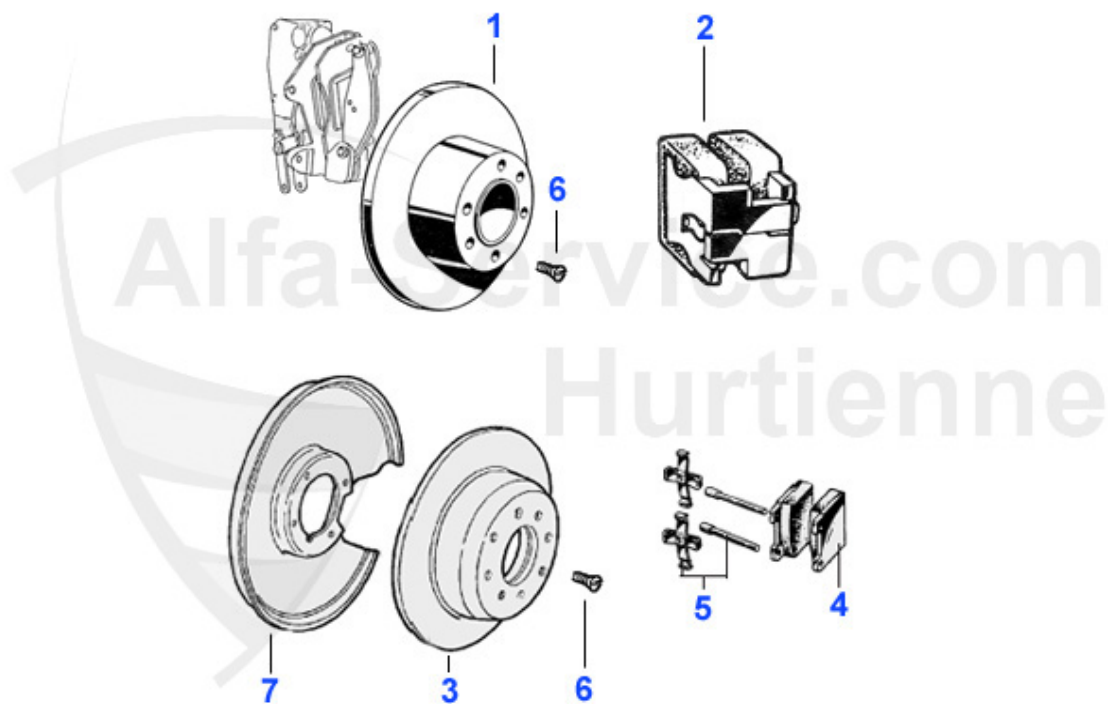

Giulia > BRAKE SYSTEM > REAR BRAKE > BRAKE DISCS/PADS

1	13 103 0 0	REAR BRAKE DISC DUNLOP	***
2	13 101 0 0	REAR BRAKE PADS DUNLOP	136.90 EUR
3	13 003 0 0	REAR BRAKE DISC 1300 - 2000	48.00 EUR
4	13 006 0 0	REAR BRAKE PADS 1300-2000	23.18 EUR
4	13 006 F F	BRAKE PADS FERODO 1300-2000 rear	39.90 EUR
5	13 009 0 0	MOUNTING KIT REAR BRAKE PADS	8.10 EUR
6	13 056 0 0	MOUNTING SCREW FOR REAR BRAKE DISC	1.59 EUR
7	13 050 0 0	SPLASH SHIELD REAR	40.01 EUR