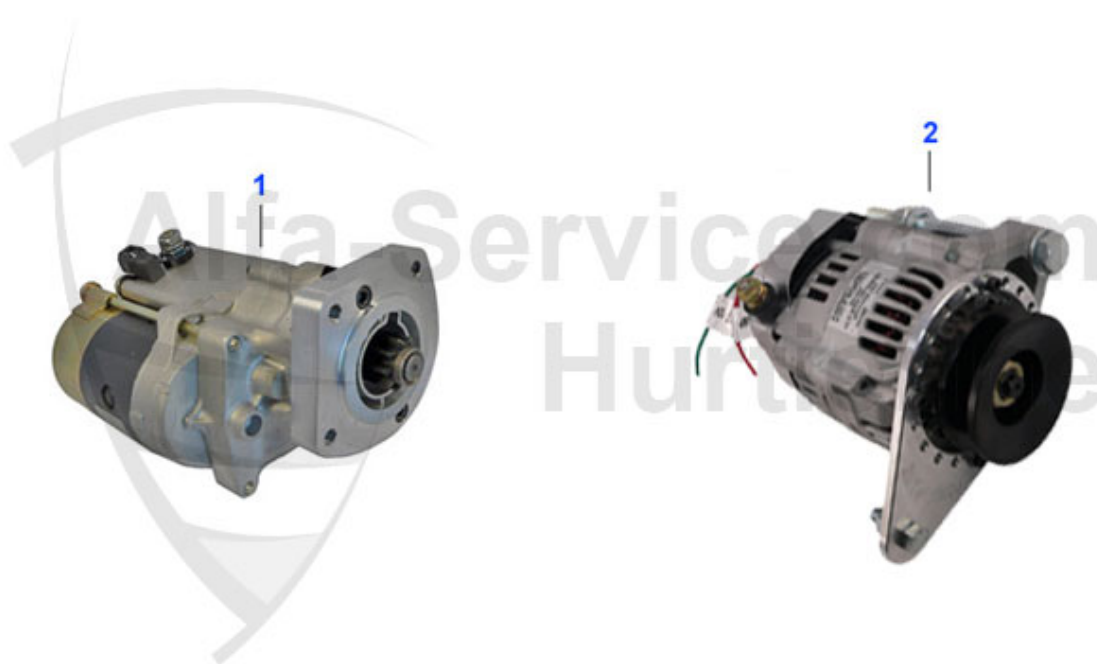

1	14 059 0 0	High performance Startmotor 8 teeth lightweight, geared starter motor draws less current ensuring starts engine even direct replacement for original	329.00 EUR
1	14 044 0 0	HIGH POWER STARTER 9 TEETH (1 KW) huge increase in cranking power draws less current ensuring starts engine even direct replacement for original	329.00 EUR
2	14 065 0 0	LIGHTWEIGHT ALTERNATOR FOR CARS FROM 1962-69,ALUMINIUM BODY 45A OUTPUT 1,5Kg.LIGHTER	489.99 EUR
2	14 204 0 0	LIGHTWEIGHT RACE ALTERNATOR 45A (only 2,85KG) WITH BUILT IN COOLING FANS, EASY TO FIT	333.10 EUR