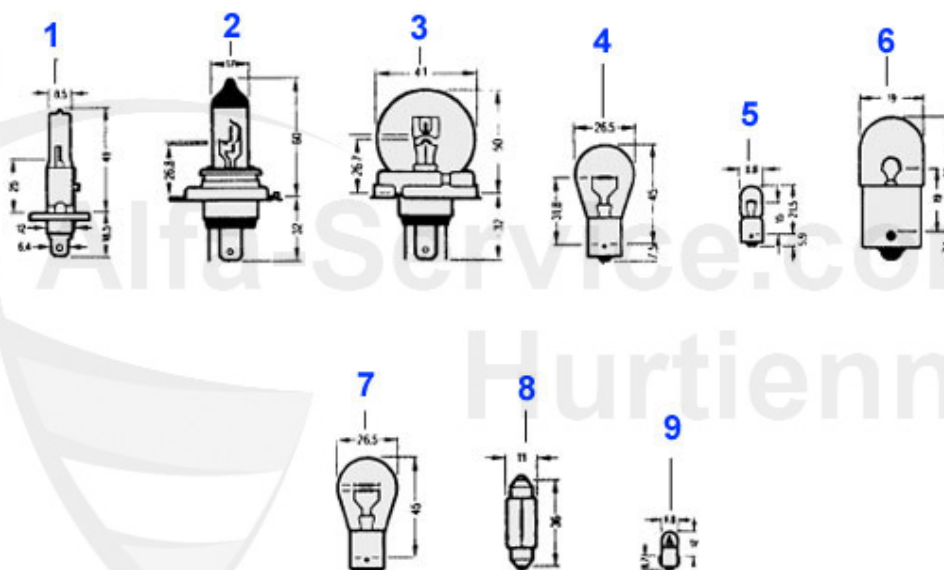

Giulia > ELECTRIC > BULB

1	16 093 0 0	BULB H1	5.90 EUR
2	16 094 0 0	BULB H4 60/55 W	5.90 EUR
3	16 095 0 0	BULB Bilux 40/45 W	3.00 EUR
4	16 096 0 0	BULB 21W	0.98 EUR
5	16 097 0 0	BULB 4W	0.98 EUR
6	16 098 0 0	BULB 5W	0.98 EUR
7	16 100 0 0	BULB 21/5W	0.98 EUR
8	16 101 0 0	BULB 5W Sofitte	1.54 EUR
9	16 099 0 0	BULB FOR WARNING LIGHTS 1.2W tubulary	1.54 EUR