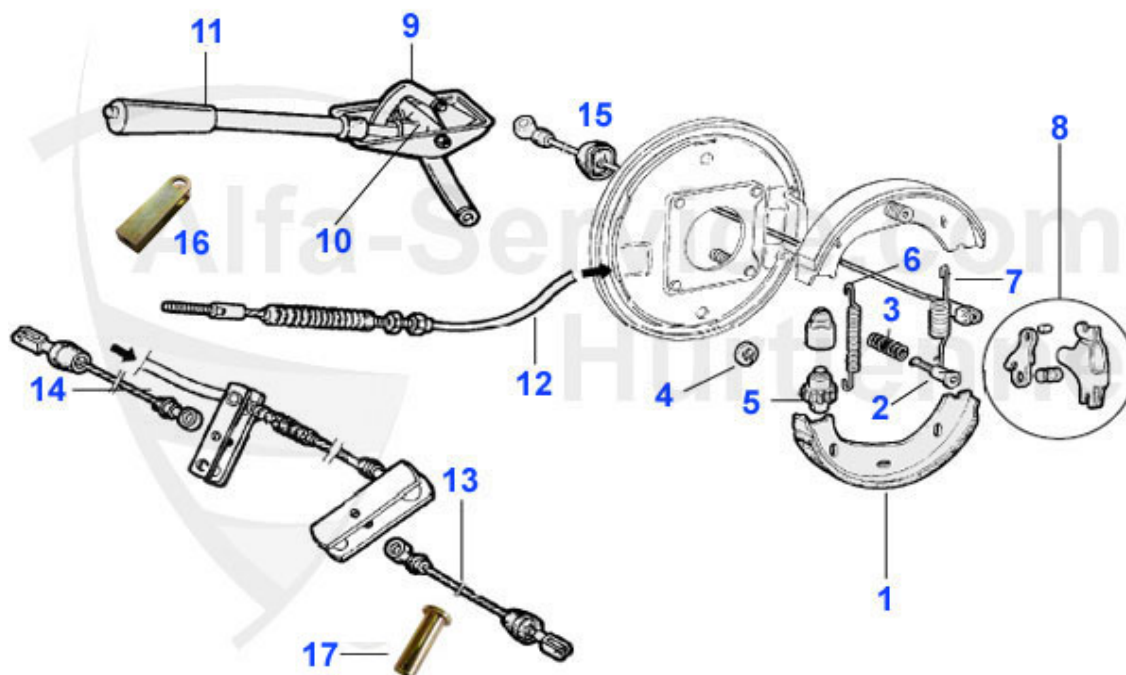

Giulia > BRAKE SYSTEM > HAND BRAKE

1	13 010 0 0	HANDBRAKE SHOES - SET OF 4	36.41 EUR
2	13 073 0 0	HANDBRAKE SHOE RETAINING PIN	4.41 EUR
3	13 076 0 0	HANDBRAKE SHOE SPRING FOR PIN	2.09 EUR
4	13 081 0 0	COUNTERPLATE FOR RETAINING PIN/ HANDBRAKE	***
5	13 082 0 0	HAND BRAKE ADJUSTOR	32.90 EUR
6	13 084 0 0	SPRING LONG	5.50 EUR
7	13 085 0 0	SPRING SHORT	4.11 EUR
8	13 047 0 0	HANDBRAKE SHOE OPERATOR LEVER ASSEMBLY	19.90 EUR
9	13 048 0 0	GEAR SEGMENT HANDBRAKE LEVER	9.70 EUR
10	13 092 0 0	COMPLEMENT OF GEAR SEGMENT FOR HANDBRAKE	9.90 EUR
11	13 049 0 0	HANDBRAKE HANDLE - BLACK SOFT PLASTIC	30.89 EUR
11	13 134 0 0	HANDBRAKE KNOB, ORIGINAL VERSION 105 DUROPLASTIC PLASTICS/BLACK	31.00 EUR
12	13 040 1 0	Hand Brake Cable Giulia 1964-69	***
12	13 011 1 0	HANDBRAKE CABEL GIULIA 1970-78	54.80 EUR
13	13 015 0 1	REAR HANDBRAKE CABLE LEFT	9.10 EUR
14	13 015 0 2	REAR HANDBRAKE CABLE right	9.10 EUR
15	13 016 0 0	RUBBER GROMMET REAR HANDBRAKE CABLE	3.95 EUR
16	13 133 0 0	FORK PIECE FOR FRONT HANDBRAKE CABLE	7.00 EUR
17	13 114 0 0	FIXING BOLT FOR LATERAL HANDBRAKE CABLE 8x24 OE 10040911	2.15 EUR