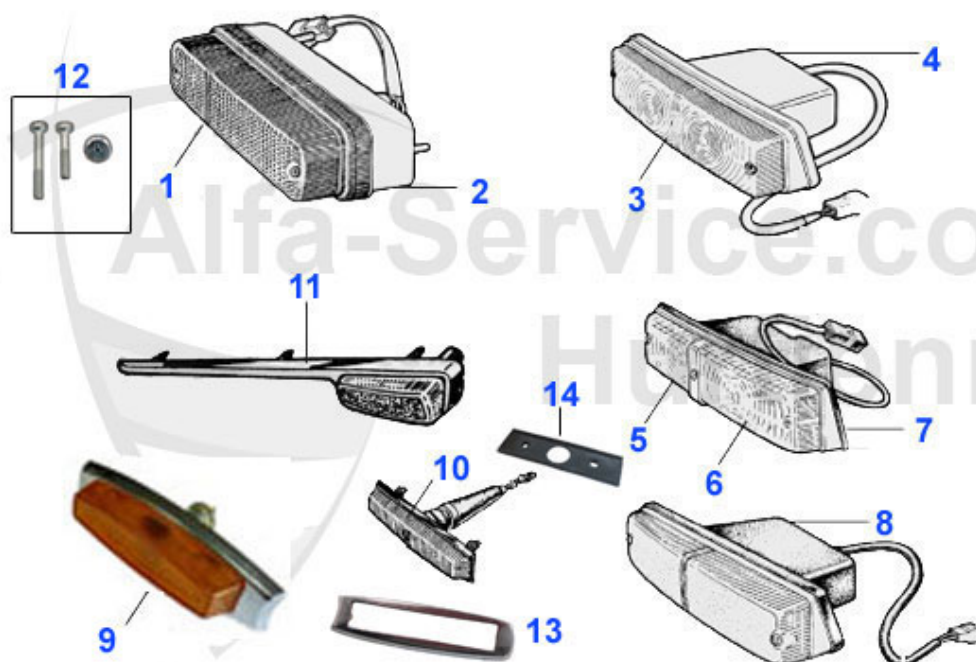

Giulia > BODY PARTS > LIGHTING > INDICATORS

1	16 010 1 0	INDICATOR LAMP Giulia Nuova	19.50 EUR
2	16 009 1 0	INDICATOR LAMP FRONT GIULIA NUOVA	59.00 EUR
3	16 155 1 2	INDICATOR LENSE Giulia 1st series Altissimo orange/white right	31.50 EUR
3	16 155 1 1	INDICATOR LENSE - Giulia 1st series Altissimo orange/white left	31.50 EUR
4	16 149 1 1	INDICATOR LAMP- Giulia Alt. without chrome left	***
4	16 149 1 2	INDICATOR LAMP-Giulia Alt. without chrome right	***
5	16 154 1 0	SIDE LIGHT LENSE Giulia up to 74 Altissimo two-piece, white	9.85 EUR
5	16 152 1 0	SIDE LIGHT LENSES UP TO 74 Carello white two-piece	9.85 EUR
6	16 151 1 0	INDICATOR LENSE GIULIA UP TO 1974 CARELLO orange split lences	12.85 EUR
6	16 177 1 0	Blinkerglas weiß Altissimo Giulia 63-74	17.50 EUR
6	16 153 1 0	INDICATOR LAMP LENSE Giulia up to 74 Altissimo orange 2-piece	12.30 EUR
7	16 147 1 1	Blinker Giulia Bj. 1963-74 links Carello orange-wei	***
7	16 147 1 2	Blinker Giulia Bj. 1963-74 rechts Carello orange-wei	***
7	16 148 1 2	RIGHT INDICATOR GIULIA 63-74 ALTISSIMO ORANGE-WHITE WITH CHROME BAR	120.00 EUR
7	16 148 1 1	LEFT INDICATOR GIULIA 63-74 ALTISSIMO ORANGE-WHITE WITH CHROME BAR	120.00 EUR
8	16 150 1 2	INDICATOR GIULIA 1963-1974 ALTISSIMO WHITE-WHITE LENS PUNCTUAL HALFTONE, RIGHT SIDE	***
8	16 150 1 1	INDICATOR GIULIA 1963-1974, ALTISSIMO WHITE-WHITE LENS PUNCTUAL HALFTONE, LEFT SIDE	***
9	16 157 0 0	SIDE INDICATOR - angular, plastic frame	39.95 EUR
10	16 033 0 0	SIDE INDICATOR LONG VERSION Giulia/GT	30.50 EUR
11	16 082 1 1	SIDE INDICATOR - Giulia 1st series with chrome, left	***
11	16 082 1 2	SIDE INDICATOR - Giulia 1st series with chrome, right	99.00 EUR
12	16 305 1 0	SCREW SET FOR INDICATOR LENS GIULIA SUPER ORIG. VERSION 33,21	3.75 EUR
12	16 319 1 0	Schraubenset Giulia Super geteiltes Glas m.Chromsteg 1x18mm/2x28mm	5.20 EUR
13	16 126 0 0	CHROMED FRAME FOR SIDE INDICATOR	24.50 EUR
14	16 163 1 0	Gummiunterlage für Seitenblinker Giulia 72-77 passend zm Art. 1603300	2.20 EUR