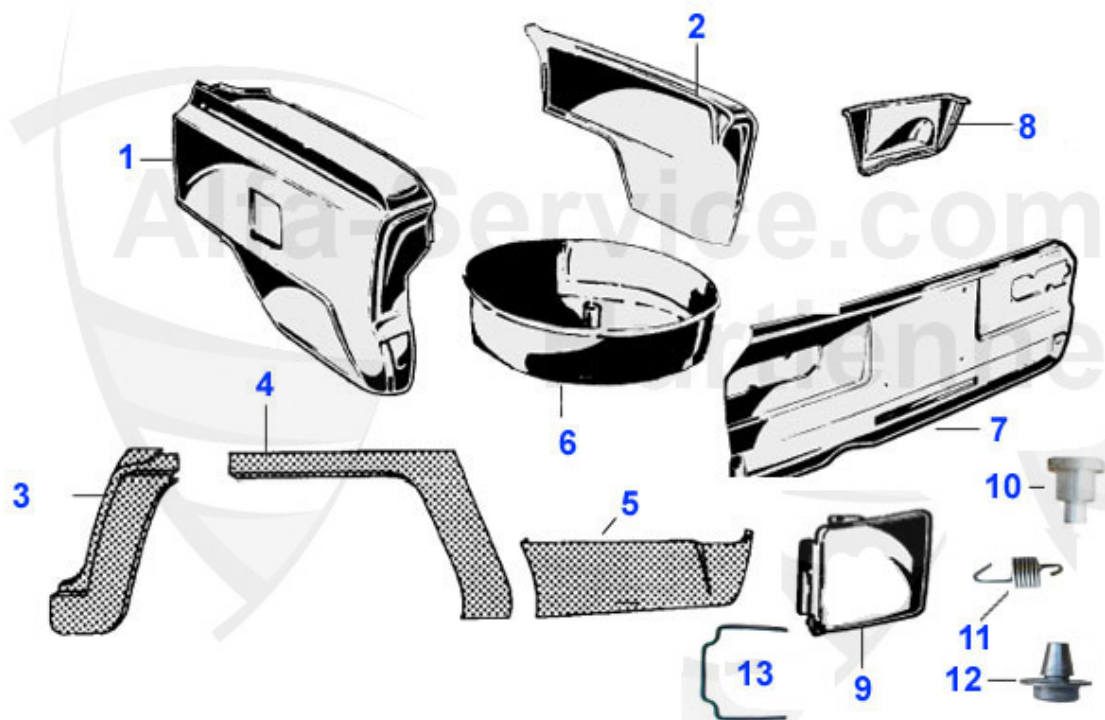

Giulia > BODY PARTS > BODY PANELS > PANELS REAR

1	15 005 1 1	REAR WING LEFT - Giulia not available	***
2	15 006 1 2	REAR WING RIGHT - Giulia not available	***
3	15 014 1 1	REPAIR PANEL FRONT WHEELARCH LEFT	23.50 EUR
3	15 014 1 2	REPAIR PANEL FRONT WHEEL ARCH RIGHT	23.50 EUR
4	15 015 1 1	REPAIR PANEL REAR WHEELARCH, LEFT	23.50 EUR
4	15 315 1 1	REPAIR PANEL WHEEL HOUSE REAR LEFT (RESTAURATION QUALITY)	75.90 EUR
4	15 315 1 2	REPAIR PANEL REAR RIGHT (RESTAURATION QUALITY)	75.90 EUR
4	15 015 1 2	REPAIR PANEL REAR WHEEL ARCH RIGHT	23.50 EUR
5	15 016 1 2	REPAIR PANEL REAR FENDER GIULIA RIGHT SIDE	23.50 EUR
5	15 016 1 1	REPAIR PANEL REAR FENDER GIULIA LEFT SIDE	23.50 EUR
5	15 316 1 2	REPAIR PANEL REAR LOWER RIGHT FENDER (RESTAURATION QUALITY)	99.00 EUR
5	15 316 1 1	REPAIR PANEL LOWER REAR LEFT FENDER (RESTAURATION QUALITY)	99.00 EUR
6	15 018 0 0	SPARE WHEEL WELL	109.00 EUR
7	15 007 1 0	REAR PANEL - Giulia	347.77 EUR
8	15 223 1 2	CONNECTING PANEL TRUNK FLOOR/WING RIGHT	79.50 EUR
8	15 223 1 1	CONNECTING PANEL - TRUNK FLOOR/WING LEFT	79.50 EUR
9	15 183 2 0	FUEL FLAP GT/GUILIA	79.00 EUR
10	18 132 2 0	FUEL FLAP RIVET	4.80 EUR
11	18 133 2 0	FUEL FLAP SPRING	4.50 EUR
12	18 128 0 0	FUEL FLAP RUBBER STOPPER GIULIA AND GT BERTONE	4.50 EUR
13	18 131 2 0	GT PLASTIC FRAME FOR FUEL FLAP	9.50 EUR