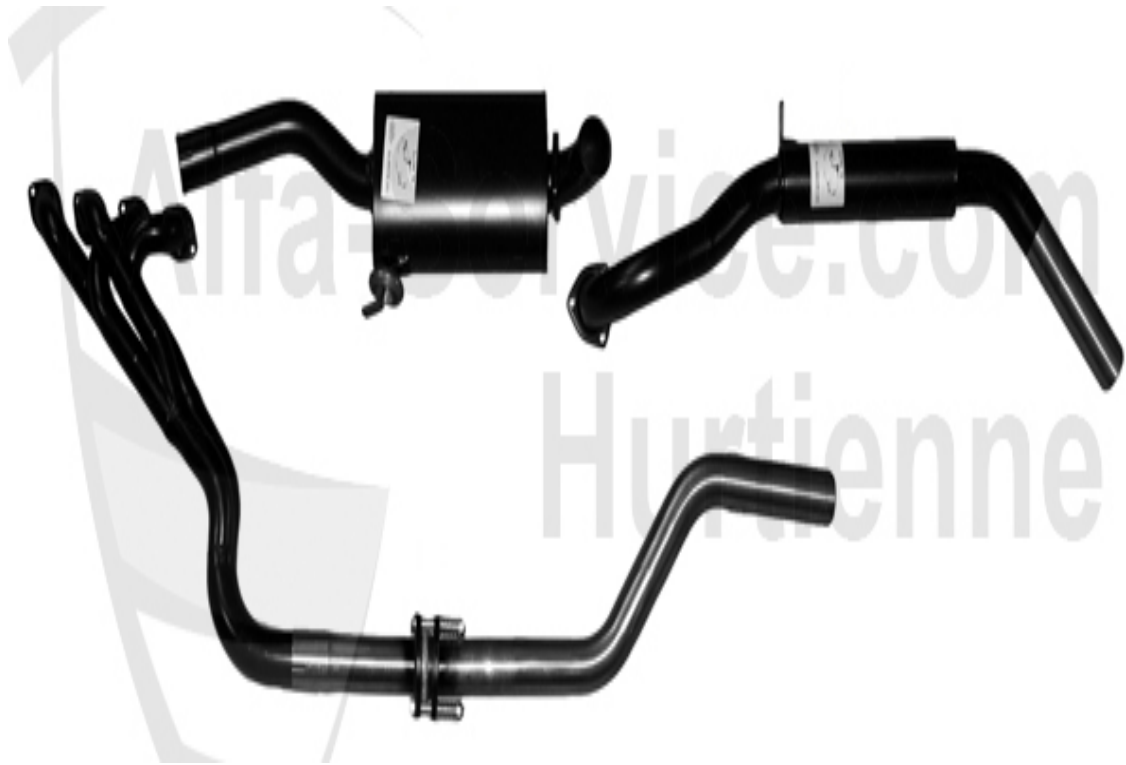

Giulia > EXHAUST SYSTEM > CONVERSION

1 11 099 0 0 Giulia Sport Exhaust System for Twin Spark Engine

1199.00 EUR