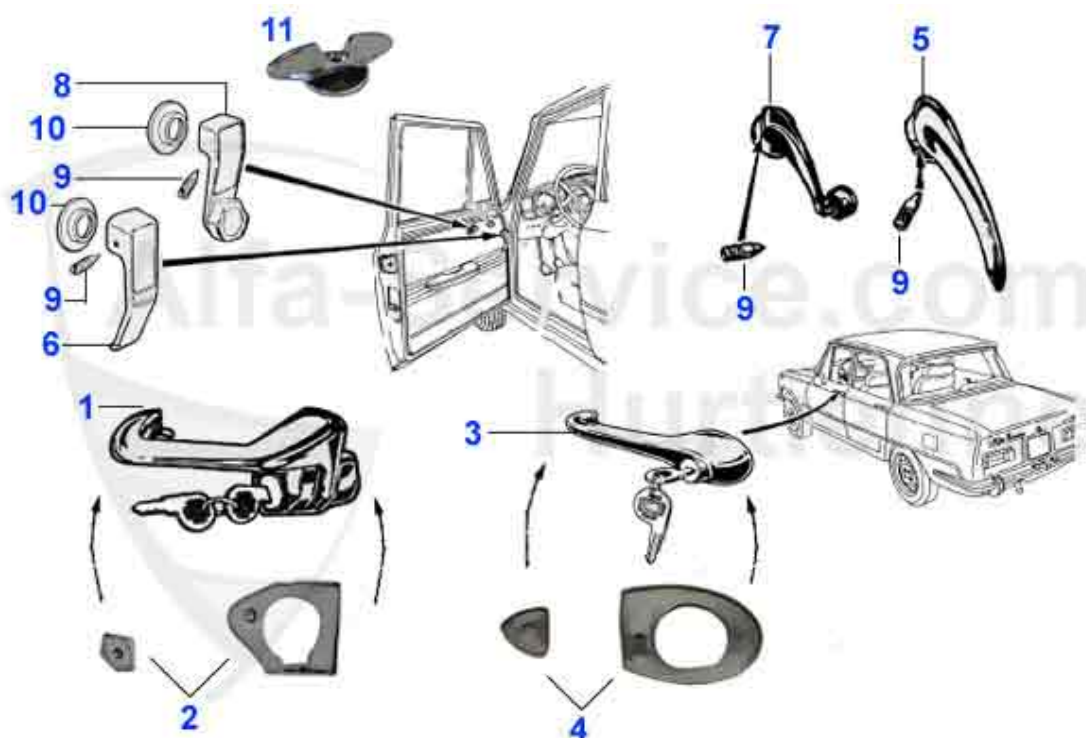

Giulia > BODY PARTS > CHROM PARTS > DOOR

1	19 015 1 1	DOOR HANDLE - Giulia 63-69 outer/front/left	***
1	19 015 1 2	DOOR HANDLE - Giulia 63-69 - outer/front/right	***
1	19 016 1 1	DOOR HANDLE GIULIA 1963-69, REAR LEFT	50.25 EUR
1	19 016 1 2	DOOR HANDLE GIULIA 1963-69 REAR RIGHT	50.25 EUR
2	18 100 1 0	Satz Unterlage Türgriffe Giulia Bj. 1963-69	24.95 EUR
3	19 105 1 2	DOOR HANDLE - Giulia 69-78 - rear right	***
3	19 105 1 1	DOOR HANDLE - Giulia 69-78 - rear, left	***
3	19 104 1 2	DOOR HANDLE - Giulia 69-74 - front/right - with lock	***
3	19 104 1 1	DOOR HANDLE - Giulia 69-70 - front/left with lock	***
4	18 102 1 0	RUBBER PAD KIT DOOR HANDLE GIULIA 69-78	24.95 EUR
5	19 114 1 0	DOOR OPENER - Giulia 1st series	20.40 EUR
6	19 057 0 0	INNER DOOR HANDLE - all models	24.00 EUR
7	19 113 0 0	INNER WINDER CRANK - GT/Giulia 1st series	29.90 EUR
8	19 059 0 0	WINDOW CRANK - beg. from 74 / all models	24.50 EUR
9	19 137 0 0	SCREW FOR DOOR OPENER/WINDOW CRANK	3.90 EUR
10	20 104 0 0	PAD FOR WINDOW CRANK	2.80 EUR
11	19 201 0 0	OPENER FOR TRIANGULAR WINDOW GT/GIULIA 1. SERIES	32.00 EUR