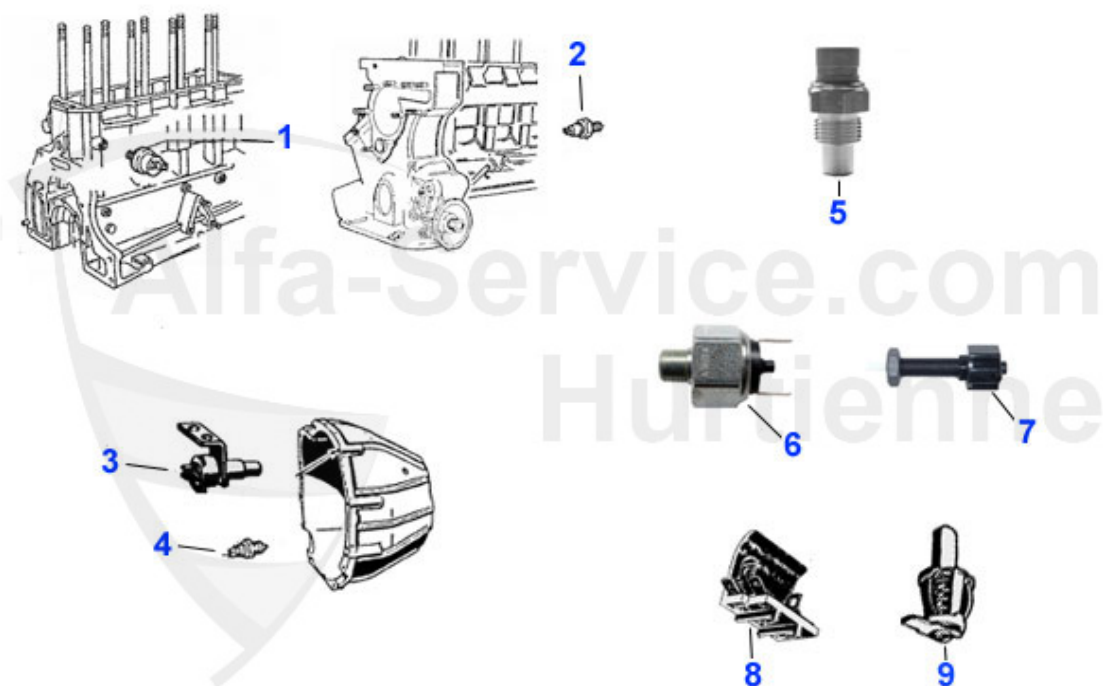

Giulia > ELECTRIC > SWITCHES/SENSORS

1	14 133 0 0	OIL PRESSURE SENDER VEGLIA 1st ser. 1750	47.91 EUR
1	14 019 0 0	OIL PRESSURE SENDER JAEGER AND VEGLIA 2nd series	47.91 EUR
2	14 039 0 0	OIL PRESSURE SWITCH FOR WARNING LIGH 6,33,75,90,155,166 div.	15.08 EUR
3	14 063 0 0	SWITCH FOR REVERSE LIGHT OLD VERSION	39.00 EUR
4	14 015 0 0	SWITCH FOR REVERSING LAMP/SCREW	21.34 EUR
5	14 047 0 0	SENSOR FOR WATER TEMPERATURE,OIL TEMPERATURE 1. SERIES	18.50 EUR
6	14 040 0 0	HYDRAULIC STOP-LAMP SWITCH	23.91 EUR
7	14 041 0 0	MECHANICAL STOP-LAMP SWITCH 105/115 alfetta,giulietta, gtv(116), spider	10.77 EUR
8	14 014 0 0	HOOD LAMP	10.50 EUR
9	14 013 0 0	DOOR CONTACT SWITCH GT	8.93 EUR