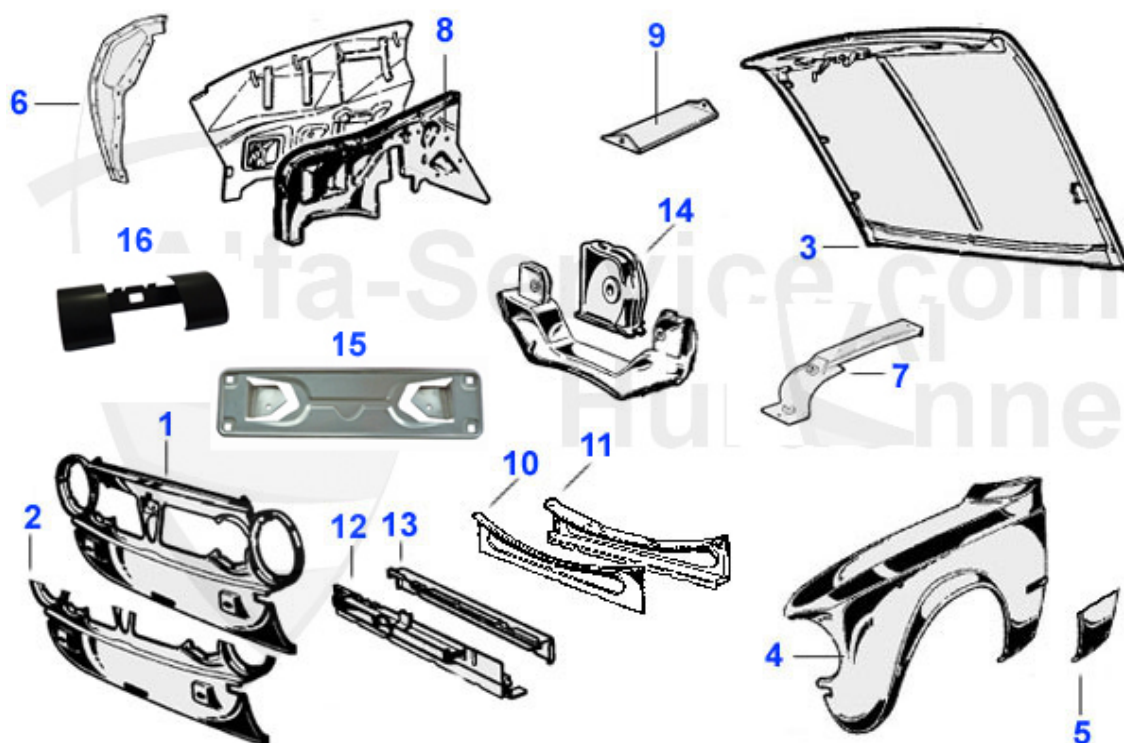

Giulia > BODY PARTS > BODY PANELS > FRONT

1	15 001 1 0	FRONT PANEL - GIULIA Super	498.00 EUR
2	15 208 1 0	LOWER FRONT PANEL, GIULIA	198.00 EUR
3	15 127 1 0	BONNET - Giulia 2n series	***
3	15 126 1 0	BONNET - Giulia Super	***
4	15 003 1 1	FRONT WING LEFT - Giulia	***
4	15 004 1 2	FRONT WING RIGHT - Giulia	***
5	15 314 1 1	REPAIR PANEL FRONT LEFT FENDER A-PILLAR (RESTAURATION QUALITY)	42.49 EUR
5	15 268 1 2	REPAIR SECTION - front wing Giulia	21.00 EUR
5	15 268 1 1	REPAIR SECTION - front wing left - Giulia	21.00 EUR
5	15 314 1 2	REPAIR PANEL FRONT RIGHT FENDER A-PILLAR (RESTAURATION QUALITY)	42.49 EUR
6	15 156 1 1	SPLASH PANEL REAR LEFT - Giulia	47.50 EUR
6	15 156 1 2	SPLASH PANEL REAR RIGHT- Giulia (Gfk)	47.50 EUR
7	15 155 3 2	CONNECTING PANEL - chassis leg, right	30.00 EUR
7	15 155 3 1	CONNECTING PANEL - chassis leg, left	30.00 EUR
8	15 063 3 1	INSIDE CHASSIS LEG, left	***
8	15 063 3 2	INSIDE CHASSIS LEG, right	***
9	15 069 3 0	BATTERY HOLDING PANEL	38.00 EUR
10	15 058 3 0	FRONT COVER PANEL FOR RADIATOR CROSS MEMBER (1st series)	61.90 EUR
11	15 059 3 0	INSIDE RADIATOR CROSS MEMBER - (U-PROFILE) - 1st series	97.00 EUR
12	15 221 0 0	RADIATOR CROSS MEMBER - bottom, front 2.SERIES	39.90 EUR
13	15 060 3 0	RADIATOR CROSS MEMBER - bottom, rear 2.SERIES	38.50 EUR
14	15 068 3 0	TOP ARM ATTACHMENT	67.00 EUR
15	15 269 0 0	FRONT LICENCE PLATE GIULIA SUPER, GT BERTONE	25.00 EUR
16	15 419 1 0	BONNET SPRING PLATE GIULIA SUPER ORIGINAL PART	27.50 EUR