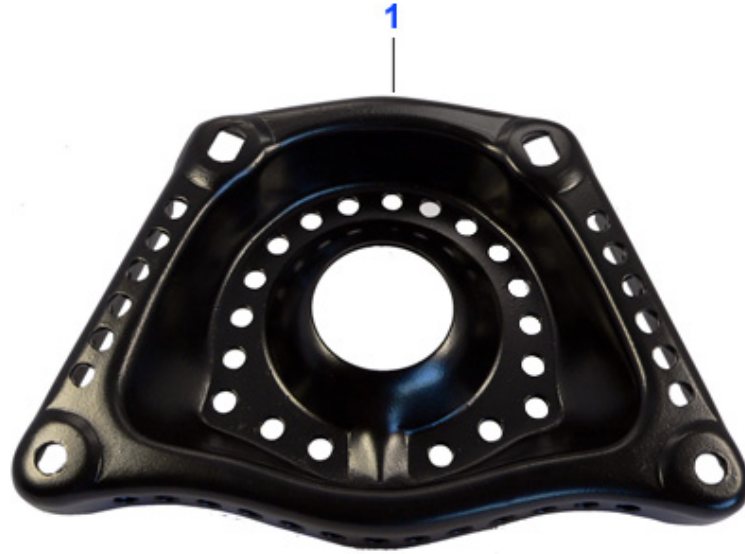

GT Bertone > TUNING > SHALLOW SPRING PAN

1	12 013 R 2	RACE SHALLOW SPRING PAN RIGHT
1	12 013 R 1	RACE SHALLOW SPRING PAN LEFT

113.00 EUR
113.00 EUR