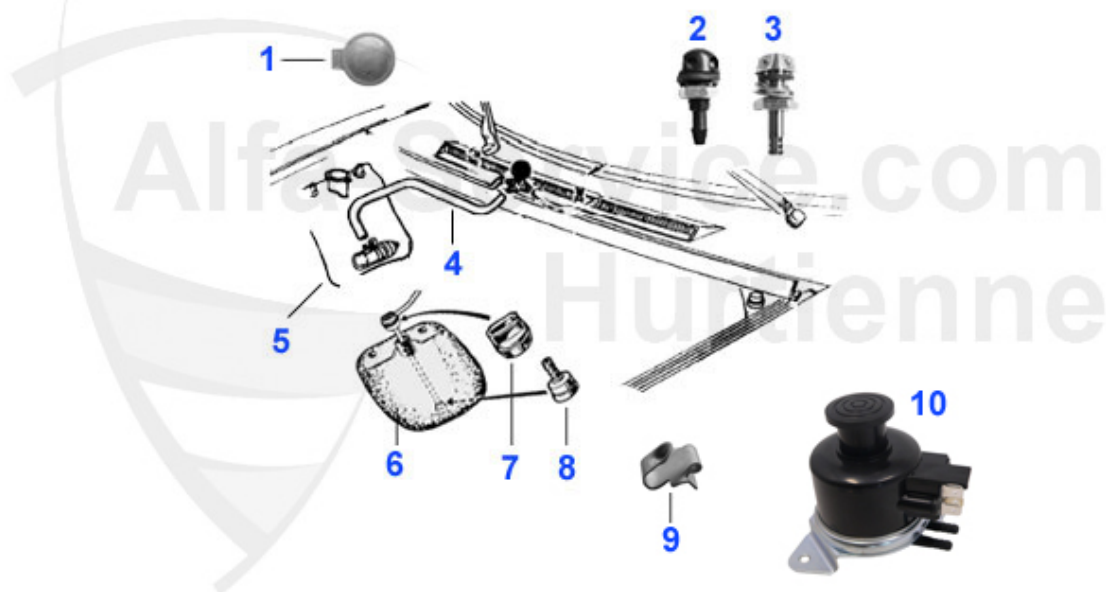

GT Bertone > WIPER SYSTEM > WIPER BAG

1	25 010 3 0	COVER FOR WASHING BOTTLE with a pump	2.70 EUR
2	25 021 0 0	WASHING JET 2-jet - Giulia / GT	3.56 EUR
3	25 039 0 0	WASHING JET 2-JET CHROME GIULIA AND GT	9.90 EUR
4	25 012 0 0	HOSE WIPER SYSTEM 3.75 m	7.39 EUR
5	25 014 0 0	WATER BAG WITH ELECTR. PUMP	59.00 EUR
6	08 010 0 0	WATER BAG FOR FOOT PUMP	21.50 EUR
7	08 011 0 0	SEALING PLUG FOR WATER BAG	2.50 EUR
8	25 015 0 0	RETURN SHUT-OFF VALVE	***
9	08 110 0 0	HOLDING CLAMP FOR WATER BAG (105)	2.95 EUR
10	14 021 0 0	FOOT PUMP FOR WIPER SYSTEM	116.62 EUR