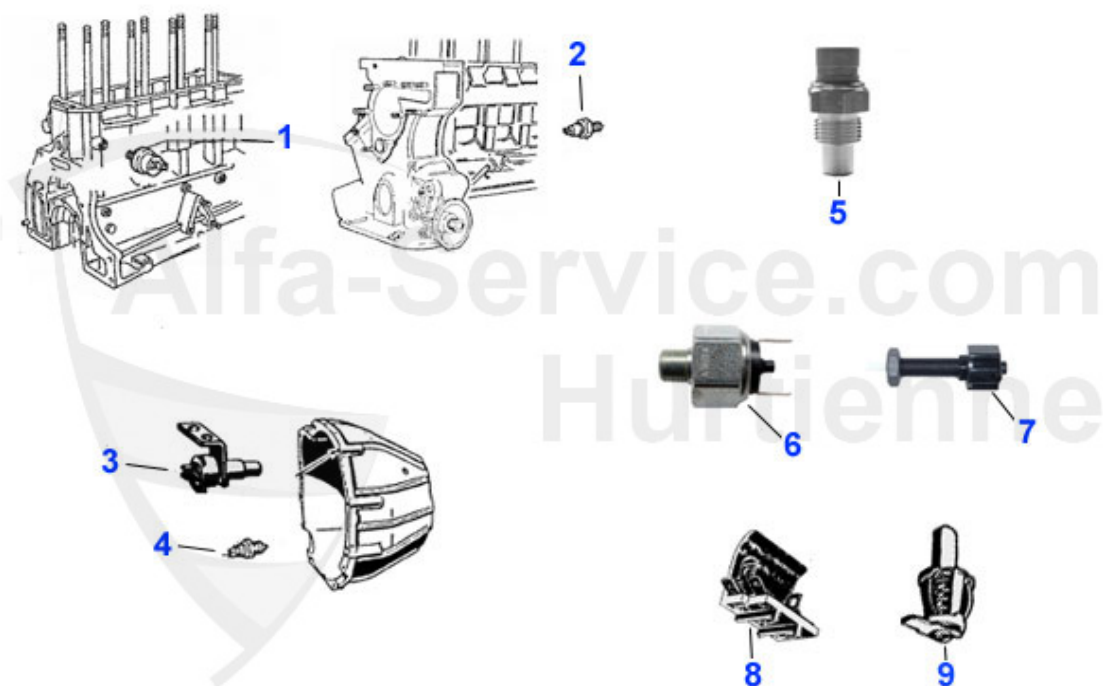

GT Bertone > ELECTRIC > SWITCHES/SENSORS

1	14 133 0 0	OIL PRESSURE SENDER VEGLIA 1st ser. 1750	47.91 EUR
1	14 019 0 0	OIL PRESSURE SENDER JAEGER AND VEGLIA 2nd series	47.91 EUR
2	14 039 0 0	OIL PRESSURE SWITCH FOR WARNING LIGH 6,33,75,90,155,166 div.	15.08 EUR
3	14 063 0 0	SWITCH FOR REVERSE LIGHT OLD VERSION	39.00 EUR
4	14 015 0 0	SWITCH FOR REVERSING LAMP/SCREW	21.34 EUR
5	14 047 0 0	SENSOR FOR WATER TEMPERATURE,OIL TEMPERATURE 1. SERIES	18.50 EUR
6	14 040 0 0	HYDRAULIC STOP-LAMP SWITCH	23.91 EUR
7	14 041 0 0	MECHANICAL STOP-LAMP SWITCH 105/115 alfetta,giulietta, gtv(116), spider	10.77 EUR
8	14 014 0 0	HOOD LAMP	10.50 EUR
9	14 013 0 0	DOOR CONTACT SWITCH GT	8.93 EUR