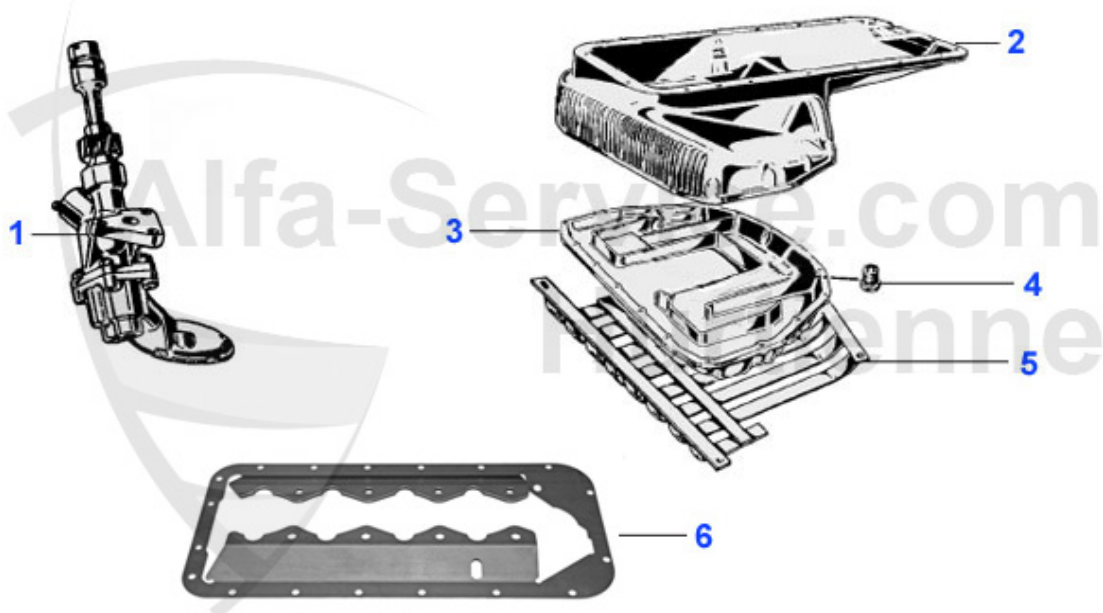

GT Bertone > ENGINE > ENGINE BLOCK > OIL PAN

1	03 060 0 0	1300 - 2000 OIL PUMP	265.00 EUR
2	02 015 0 0	UPPER OIL PAN GASKET STD.	17.50 EUR
2	03 058 0 0	UPPER OIL PAN USED (USED)	98.00 EUR
2	03 294 0 0	UPPER OIL PAN USED WITH STUDS	75.01 EUR
3	03 059 0 0	LOWER OIL PAN	169.00 EUR
4	01 012 0 0	SUMP PLUG, magnetic	12.50 EUR
5	03 062 0 0	OIL PAN GUARD YELLOW ZINK PLATED	58.00 EUR
6	03 350 0 0	WINDAGE TRAY/BLOCK STRENGTHENING PLATE 1300-1750	109.00 EUR
6	03 351 0 0	WINDAGE TRAY/BLOCK STRENGTHENING PLATE 2000	109.00 EUR