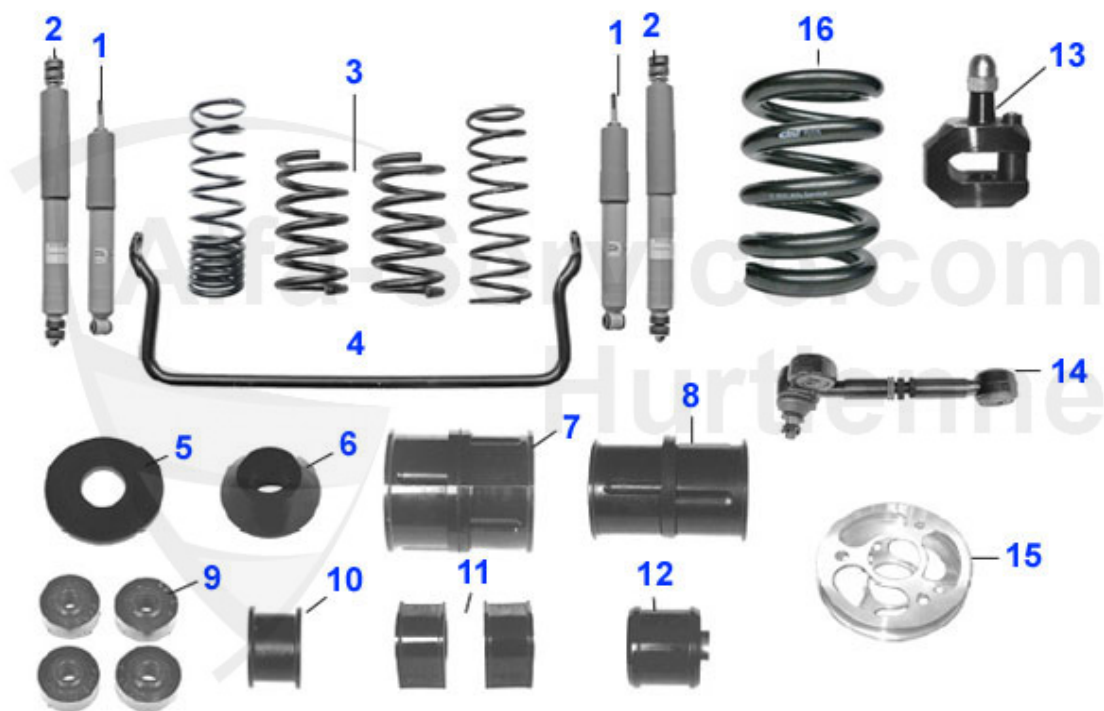

GT Bertone > TUNING > CHASSIS

1	12 005 0 0	SHOCK ABSORBER BILSTEIN FRONT	117.00 EUR
1	12 149 0 0	SHOCK ABSORBER KONI YELLOW FRONT	96.50 EUR
2	12 006 0 0	SHOCK ABSORBER BILSTEIN GAS PRESSURE REAR	117.00 EUR
2	12 150 0 0	SHOCK ABSORBER KONI YELLOW REAR	96.50 EUR
2	12 152 0 0	SHOCK ABSORBER SPAX GAS PRESSURE REAR, ADJUSTABLE	124.95 EUR
3	12 164 0 0	EIBACH LOWERING SET 40 mm SPIDER AND GT Front springs 110KG/rear springs 18KG	249.00 EUR
3	12 163 1 0	EIBACH LOWERING SET 40 mm lower GUILIA - SPIDER 87-93	249.00 EUR
4	12 180 0 0	EIBACH 27mm SPORT ANTI-ROLL BAR	249.00 EUR
5	12 173 0 0	SUPER FLEX DISC FOR T-BAR BUSH	6.90 EUR
6	12 174 0 0	SUPER FLEX T-BAR CONICAL RUBBER	9.13 EUR
7	12 175 0 0	SUPER FLEX FRONT TRAILING ARM BUSH	38.78 EUR
8	12 176 0 0	SUPER FLEX REAR TRAILING ARM BUSH	46.37 EUR
9	12 177 0 0	SUPER FLEX SHOCK ABSORBER RUBBER	9.03 EUR
10	12 178 0 0	SUPER FLEX CASTOR ARM BUSH	12.83 EUR
11	12 179 0 0	SUPER FLEX ANTI-ROLL BAR BUSH 27mm, REQUIRED PIECES:2 ONLY FOR EIBACH SPORT ANTI ROLL BAR	7.70 EUR
12	12 183 0 0	SUPER FLEX TOP ARM INNER BUSH	23.09 EUR
13	12 181 0 0	GTA Regulierstück Lenkrollradius/ Sturzregulierung	175.00 EUR
14	12 165 0 1	TOP SUSPENSION ARM left adjustable incl. bushings	143.00 EUR
14	12 165 0 2	TOP SUSPENSION FRAP right adjustable incl. bushings	143.00 EUR
15	05 025 0 0	Hardyscheibenkäfig Aluminium	169.00 EUR
16	12 192 0 0	eibach sport spring lower 40mm front, 350 KG	132.34 EUR