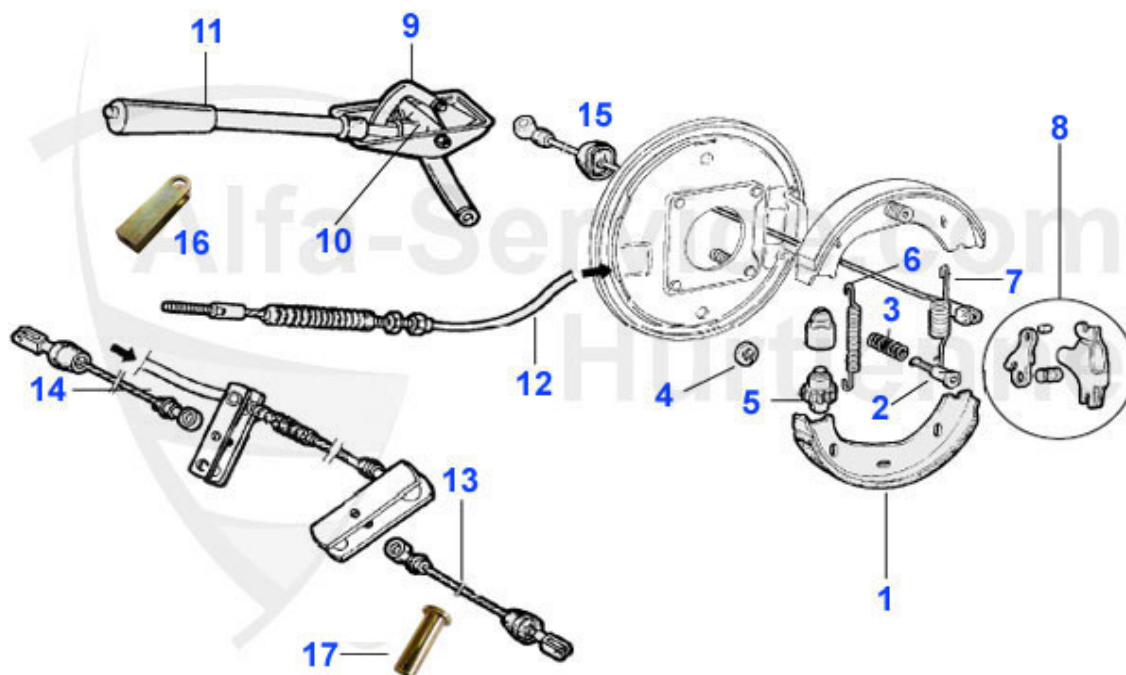

GT Bertone > BRAKE SYSTEM > HAND BRAKE

1	13 010 0 0	HANDBRAKE SHOES - SET OF 4	36.41 EUR
2	13 073 0 0	HANDBRAKE SHOE RETAINING PIN	4.41 EUR
3	13 076 0 0	HANDBRAKE SHOE SPRING FOR PIN	2.09 EUR
4	13 081 0 0	COUNTERPLATE FOR RETAINING PIN/ HANDBRAKE	***
5	13 082 0 0	HAND BRAKE ADJUSTOR	32.90 EUR
6	13 084 0 0	SPRING LONG	5.50 EUR
7	13 085 0 0	SPRING SHORT	4.11 EUR
8	13 047 0 0	HANDBRAKE SHOE OPERATOR LEVER ASSEMBLY	19.90 EUR
9	13 048 0 0	GEAR SEGMENT HANDBRAKE LEVER	9.70 EUR
10	13 092 0 0	COMPLEMENT OF GEAR SEGMENT FOR HANDBRAKE	9.90 EUR
11	13 134 0 0	HANDBRAKE KNOB, ORIGINAL VERSION 105 DUROPLASTIC PLASTICS/BLACK	31.00 EUR
11	13 049 0 0	HANDBRAKE HANDLE - BLACK SOFT PLASTIC	30.89 EUR
12	13 012 2 0	HANDBRAKE CABLE GT 1969>	54.80 EUR
13	13 015 0 1	REAR HANDBRAKE CABLE LEFT	9.10 EUR
14	13 015 0 2	REAR HANDBRAKE CABLE right	9.10 EUR
15	13 016 0 0	RUBBER GROMMET REAR HANDBRAKE CABLE	3.95 EUR
16	13 133 0 0	FORK PIECE FOR FRONT HANDBRAKE CABLE	7.00 EUR
17	13 114 0 0	FIXING BOLT FOR LATERAL HANDBRAKE CABLE 8x24 OE 10040911	2.15 EUR