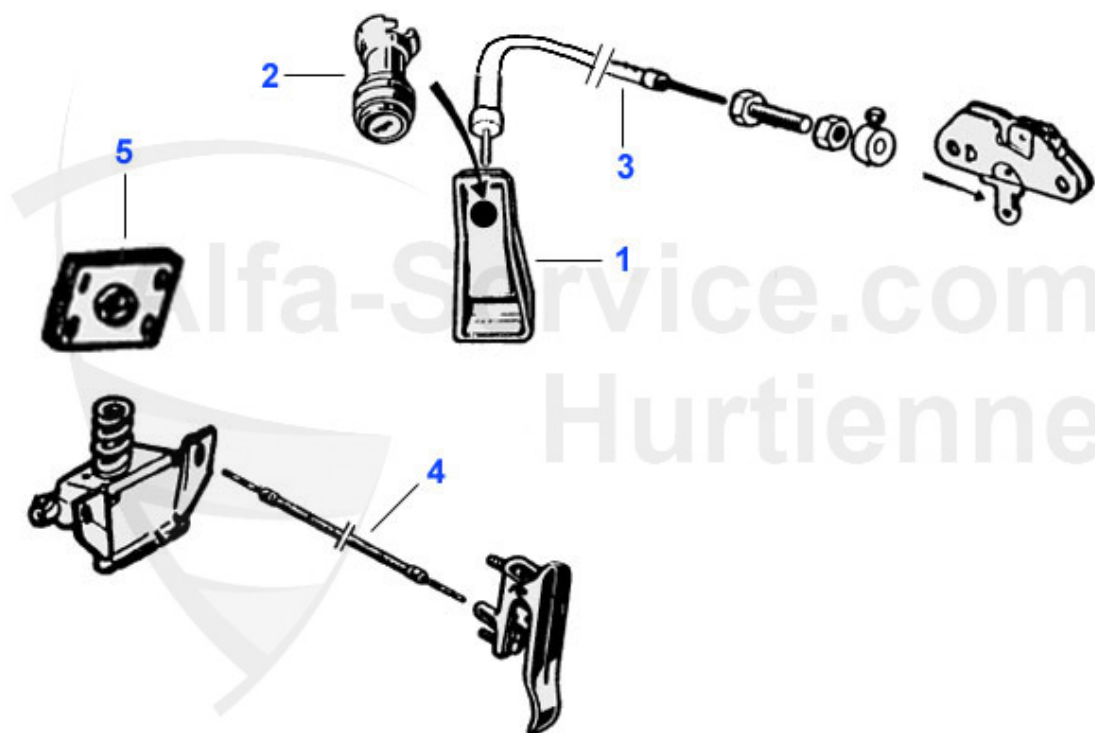

GT Bertone > CABLES > OPENERS/CABLES

1	19 127 3 0	OPENER FOR BOOT LID OPENER FOR FUEL CAP SPIDER UP 1983	60.50 EUR
1	19 163 3 0	Öffner für Heckklappe Metall verchromt,Spider/GT diverse ital. Modelle	107.10 EUR
2	19 128 3 0	LOCK FOR OPENER BOOT LID	***
3	10 008 0 0	BOOT LID CABLE SPIDER/GT	17.90 EUR
4	10 007 0 0	BONNET CABLE SPIDER/GT	10.58 EUR
5	10 021 0 0	LOCK PLATE FOR BONNET	39.90 EUR