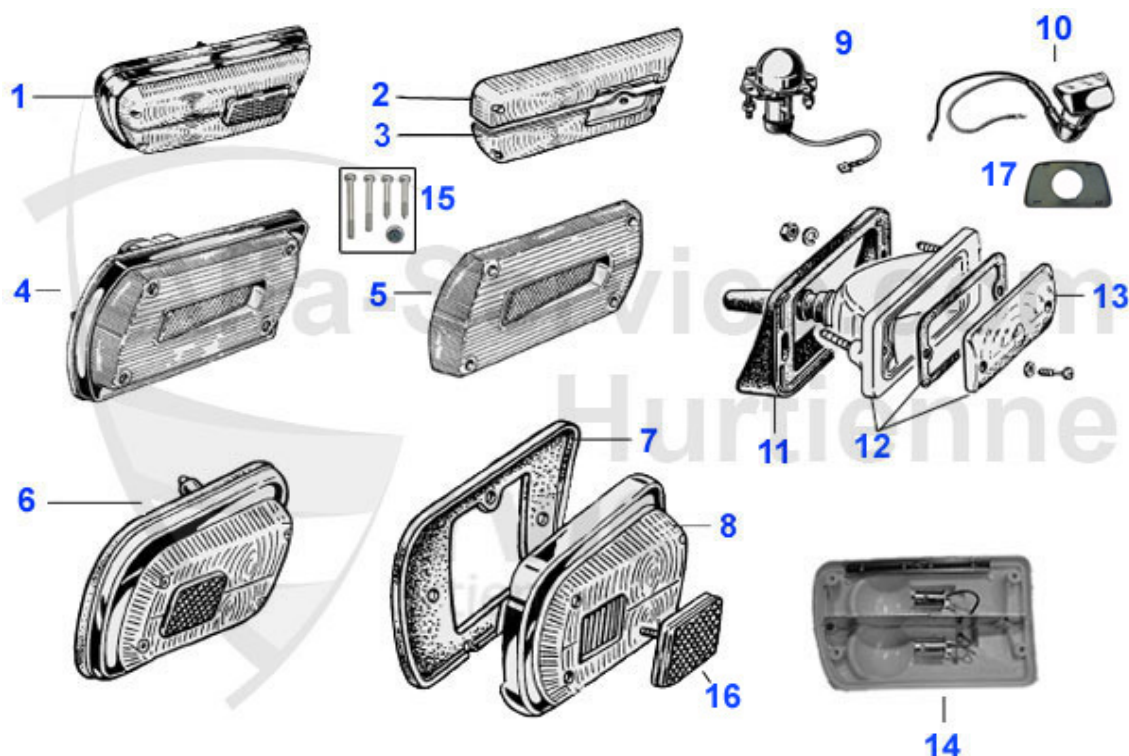

GT Bertone > BODY PARTS > LIGHTS > REAR LIGHTS GT 1300-1750

1	16 022 2 2	REAR LIGHT ALTISSIMO RIGHT, GTJ 1964-69	***
1	16 022 2 1	REAR LIGHT ALTISSIMO LEFT, GTJ 1964-69	***
2	16 169 2 1	REAR LIGHT LENSE FOR 16 022 2 1 TOP YELLOW	***
2	16 169 2 2	REAR LIGHT LENSE FOR 16 022 2 2 TOP YELLOW	***
3	16 170 2 1	REAR LIGHT LENSE FOR 16 022 2 1 BOTTOM RED	***
3	16 170 2 2	REAR LIGHT LENSE FOR 16 022 2 2 BOTTOM RED	***
4	16 167 2 2	REAR LIGHT CARELLO, 1750 GTV	***
4	16 087 2 2	REAR LIGHT ALTISSIMO RIGHT, 1750 GTV	***
4	16 087 2 1	REAR LIGHT ALTISSIMO LEFT, 1750 GTV	***
4	16 167 2 1	REAR LIGHT CARELLO, 1750 GTV	***
5	16 172 2 2	REAR LIGHT GLASS FOR 16 167 2 2 CARELLO RIGHT	***
5	16 172 2 1	REAR LIGHT LENSE FOR 16 167 2 1 CARELLO LEFT	***
5	16 171 2 2	REAR LIGHT LENSE FOR 16 087 2 2 ALTISSIMO RIGHT	***
5	16 171 2 1	REAR LIGHT LENSE FOR 16 087 2 2 ALTISSIMO LEFT	***
6	16 023 2 2	REAR LIGHT GTJ RIGHT, PLASTIC BACKING PLATE	***
6	16 023 2 1	REAR LIGHT GTJ LEFT, PLASTIC BACKING PLATE	***
7	18 135 2 0	REAR LIGHT RUBBER SEAL GTJ SET LEFT AND RIGHT	28.50 EUR
8	16 173 2 1	REAR LIGHT LENSE GT-BERTONE LEFT 1300, 1600, 1750 CARELLO FOR PLASTIC HOUSING WITHOUT REFLECTOR	85.00 EUR
8	16 001 2 1	REAR LIGHT LENSE GT-BERTONE LEFT 1300,1600,1750 CARELLO FOR PLASTIC HOUSING ORIGINAL VERSION WITH REFLECTOR	109.00 EUR
8	16 206 2 2	REAR LIGHT LENSE RIGHT GT BERTONE US VERSION RED/RED 1300-1750 CARELLO REPLICA	107.00 EUR
8	16 206 2 1	REAR LIGHT LENSE LEFT GT BERTONE US VERSION RED/RED 1300-1750 CARELLO REPLICA	107.00 EUR
8	16 001 2 2	REAR LIGHT LENSE GT-BERTONE RIGHT 1300,1600,1750 CARELLO FOR PLASTIC HOUSING ORIGINAL VERSION WITH REFLECTOR	109.00 EUR
8	16 173 2 2	REAR LIGHT LENSE GT-BERTONE RIGHT 1300, 1600, 1750 CARELLO FOR PLASTIC HOUSING WITHOUT REFLECTOR	85.00 EUR
8	16 174 2 1	REAR LIGHT LENSE FOR 16 168 2 1	***
8	16 174 2 2	REAR LIGHT LENSE FOR 16 168 2 2	***