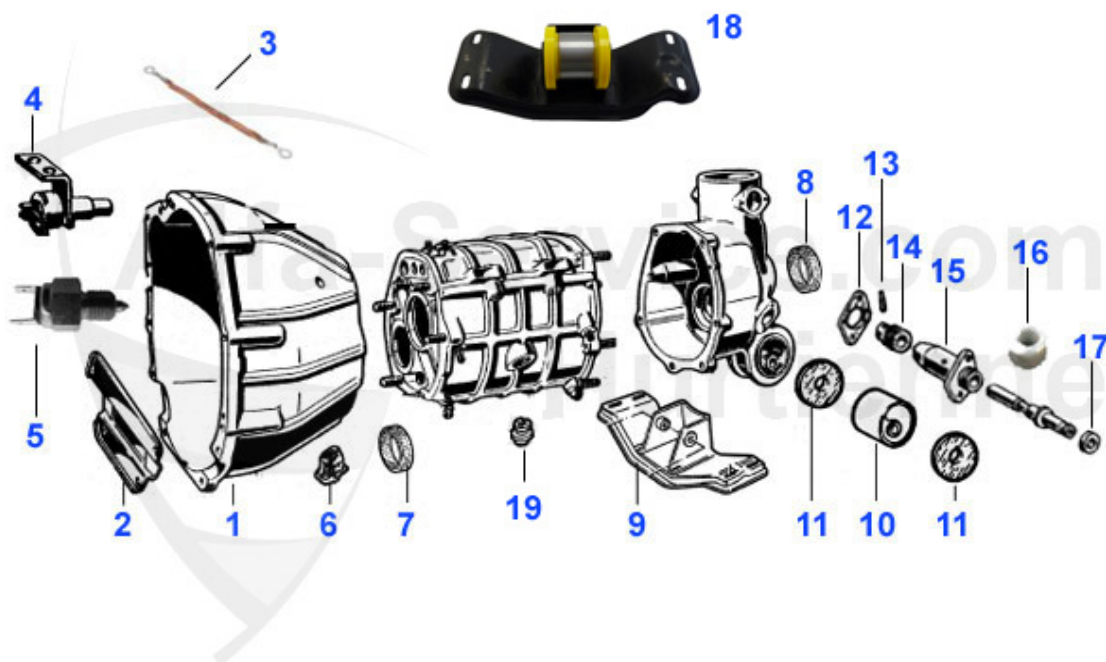

GT Bertone > ACTUATION > TRANSMISSION > MOUNTING

1	04 037 0 0	CLUTCH HOUSING 2nd version	429.00 EUR
1	04 059 0 0	Clutch housing (hydr.) with separate reversing light switch	440.10 EUR
2	04 051 0 0	COVERING PLATE gear motor below area disc flywheel	***
3	16 123 0 0	GROUND STRAP transmission/chassis	8.70 EUR
4	14 063 0 0	SWITCH FOR REVERSE LIGHT OLD VERSION	39.00 EUR
5	14 015 0 0	SWITCH FOR REVERSING LAMP/SCREW	21.34 EUR
6	04 058 0 0	RUBBER GROMMET for lever of the mechanical clutch control	47.01 EUR
7	02 024 0 0	OIL SEAL (30/40/7) TRANSMISSION FRONT 1st SERIES (30/40/7)	9.60 EUR
7	02 030 0 0	OIL SEAL TRANSMISSION FRONT 2nd SERIES (26/37/7)	5.80 EUR
8	02 025 0 0	OIL SEAL (44/60/10) TRANSMISSION REAR	9.00 EUR
9	04 072 0 0	OE.60515980, engine transmission support rear	***
10	04 064 0 0	GEARBOX REAR MOUNT 1ST SERIES 1964-69	38.47 EUR
10	04 002 0 0	GEARBOX MOUNT 2nd series	22.47 EUR
11	04 060 0 0	RUBBER DISC FOR GEARBOX MOUNT	4.20 EUR
12	02 058 0 0	GASKET SPEEDOMETER DRIVE	2.50 EUR
13	04 043 0 0	NOTCHED PIN FOR SPEEDO DRIVE	***
14	04 023 0 0	PINION SPEEDO DRIVE 2.0 L 10/41	***
14	04 022 0 0	PINION SPEEDO DRIVE 1.6L 9/41 z=21	***
15	04 041 0 0	SPEEDO DRIVE HOUSING	***
16	04 066 0 0	DISTANCE RING FOR SPEEDO DRIVE	1.13 EUR
17	04 044 0 0	O-RING FOR SPEEDO DRIVE	7.00 EUR
18	04 077 0 0	POWERFLEX REINFORCEMENT FOR TRASMISSION BUSHING 69-93, 4 PIECES	36.00 EUR
19	04 003 0 0	SUMP PLUG GEAR,DIFFERENTIAL 101/105, OIL PAN 33,75,155,164,RZ, OE 60573441	13.65 EUR