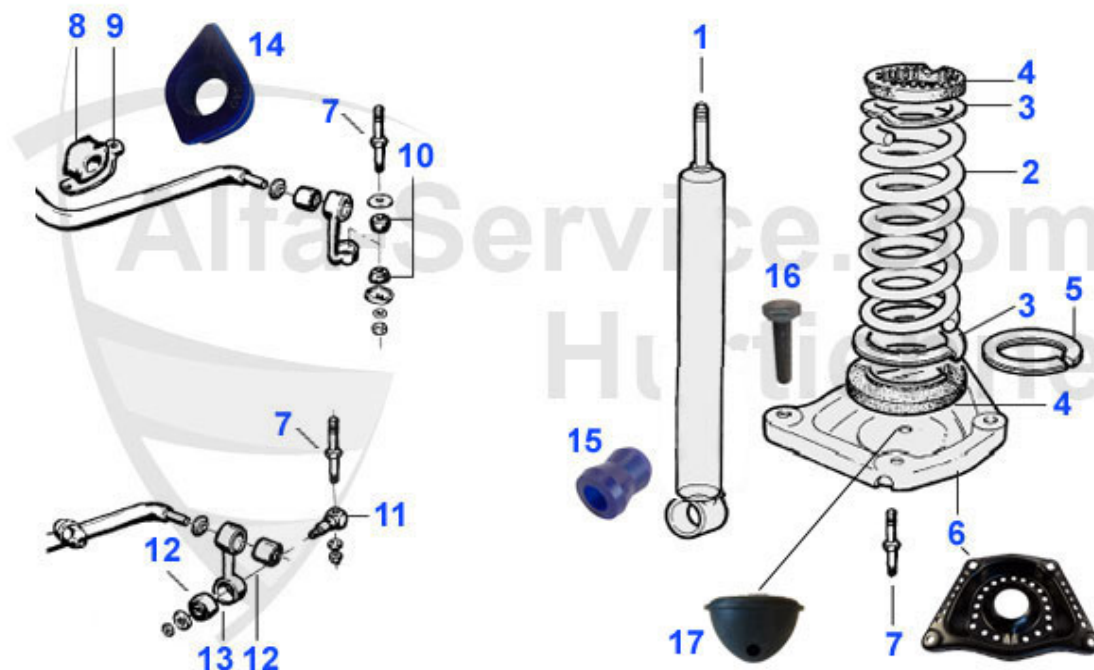

GT Bertone > SUSPENSION > FRONT > SPRINGS/SHOCKS/ANTI ROLL BAR

1	12 003 0 0	FRONT SHOCK ABSORBER KONI RED ADJUSTABLE	91.00 EUR
1	12 005 0 0	SHOCK ABSORBER BILSTEIN FRONT	117.00 EUR
1	12 149 0 0	SHOCK ABSORBER KONI YELLOW FRONT	96.50 EUR
1	12 001 0 0	COFAB SHOCK ABSORBER, front	49.80 EUR
2	12 008 3 0	1300 - 2000 FRONT SPRING	79.00 EUR
3	12 017 0 0	METAL SPRING PAD, front	11.50 EUR
4	12 016 0 0	RUBBER PAD FRONT SPRING	8.90 EUR
5	12 018 0 0	ALUMINIUM SPACER FOR FRONT SPRING 6 mm	29.50 EUR
5	12 169 0 0	NYLON FRONT SPRING SPACER 1cm	21.30 EUR
6	12 013 R 1	RACE SHALLOW SPRING PAN LEFT	113.00 EUR
6	12 013 R 2	RACE SHALLOW SPRING PAN RIGHT	113.00 EUR
6	12 013 0 2	SPRING MOUNTING PLATE, RIGHT	48.79 EUR
6	12 013 0 1	SHALLOW SPRING PAN, LEFT	48.79 EUR
7	12 093 0 0	DROP LINK BOLT SPRING PAN	16.92 EUR
8	12 038 0 0	FRONT STABILIZING RUBBER	5.33 EUR
9	12 039 0 0	HOLDER FOR FRONT STABILIZING RUBBER	8.41 EUR
10	12 095 0 0	CONNICAL RUBBER ANTI-ROLL BAR FRONT	5.50 EUR
11	12 136 0 0	ANTIROLL-BAR SUPPORT 68-86	23.00 EUR
12	12 088 0 0	OE.60521246,front stabi bush dia 33mm 78-86	11.90 EUR
12	12 037 0 0	FRONT DROPLINK BUSHING 30 mm	9.95 EUR
13	12 135 0 0	ANTI ROLL BAR DROP LINK WITH BUSHINGS 1968-86	35.00 EUR
14	12 200 0 0	SUPER FLEX STABILIZING RUBBER 24mm REQUIRED PARTS: 2	10.08 EUR
15	12 197 0 0	SUPER FLEX LOWER SHOCK ABSORBER BUSHING	8.69 EUR
16	12 120 0 0	SCREW FOR SPRING PLATE	3.24 EUR
17	12 052 0 0	FRONT UPPER RUBBER STOP KIT 1. SERIES	42.84 EUR