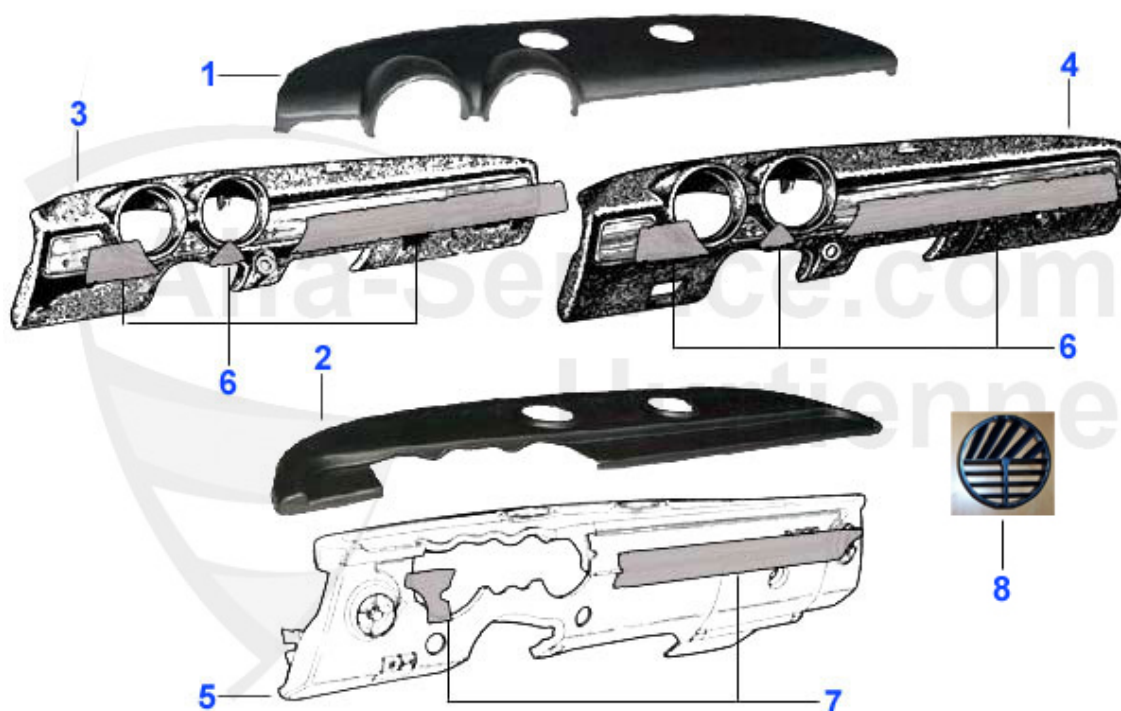

GT Bertone > INTERIOR > DASHBOARD

1	20 134 2 0	REPAIR SET - DASHBOARD - UPPER PART GTJ 1300-1750	148.00 EUR
2	20 135 2 0	REPAIR SET - DASHBOARD GTV 2000	148.00 EUR
3	20 132 2 0	DASHBOARD GT BERTONE 1300-1600	885.00 EUR
4	20 248 2 0	DASHBOARD GT BERTONE 1750 WITH GLOVEBOX LIT (EXCHANGE PART)	***
5	20 249 2 0	DASHBOARD GT BERTONE 2000	***
6	20 058 2 0	REAL WOOD COVER - DASHBOARD (3 pcs) above GTV 1750, 1300 - 1600 GT	88.00 EUR
7	20 055 2 0	REAL WOOD COVER FOR DASHBOARD - GTV 2000 (2 pieces)	66.70 EUR
8	20 232 2 2	AIR JET RIGHT GTJ/GTV/SPIDER	47.01 EUR
8	20 232 2 1	AIR JET LEFT GTJ/GTV/SPIDER	47.01 EUR