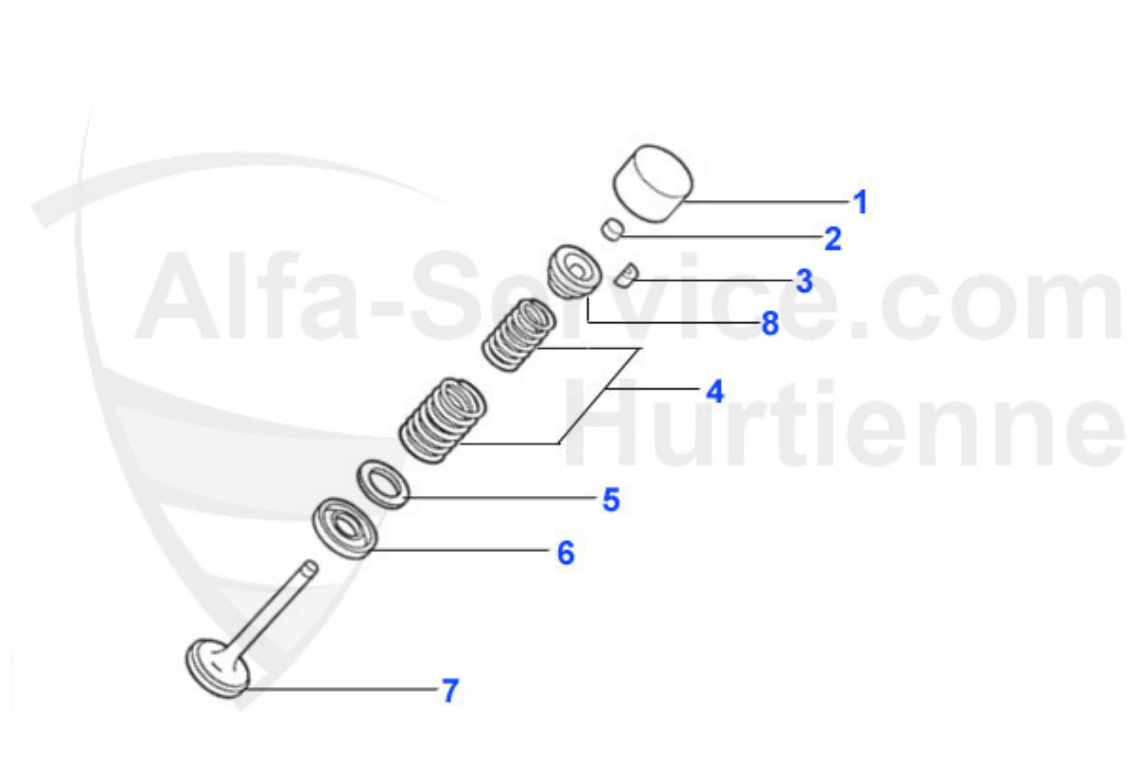

GT Bertone > ENGINE > CYLINDER HEAD > VALVES

1	03 068 0 0	CAM FOLLOWER OE60612178	23.50 EUR
2	03 043 0 0	VALVE ADJUSTING SHIMS	5.40 EUR
2	03 084 0 0	VALVE ADJUSTING SHIMS 205 pcs per box 1.500 - 2.500 mm	279.00 EUR
2	03 114 0 0	VALVE ADJUSTING SHIMS 200 pcs per box 2.525 - 3.500 mm	315.00 EUR
3	03 296 0 0	VALVE COTTERS 9mm	1.20 EUR
4	03 274 0 0	VALVE SPRING SET 16 pcs	59.80 EUR
5	03 295 0 0	OE.60502912 WASHER INSIDE LOWER VALVE SPRING PLATE	1.61 EUR
6	03 292 0 0	CUP FOR VALVE WASHER	***
7	03 029 0 0	EXHAUST VALVE 1300 natrium filled	***
7	03 033 0 0	EXHAUST VALVE 2000 natrium filled	***
7	03 253 0 0	EXHAUST VALVE 1600 - 1750 nitrated	***
7	03 031 0 0	EXHAUST VALVE 1600 - 1750 natrium filled	***
7	03 026 0 0	INLET VALVE 1600-1750 std	10.25 EUR
7	03 027 0 0	INLET VALVE 2000 ALL MODELS EXC. SPIDER 1990-93 INJECTION	11.19 EUR
7	03 028 0 0	EXHAUST VALVE 1300 std.	14.67 EUR
7	03 025 0 0	INLET VALVE 1300 std	10.00 EUR
7	03 032 0 0	EXHAUST VALVE 2000 std.	17.26 EUR
7	03 030 0 0	EXHAUST VALVE 1600 - 1750 std.	16.45 EUR
8	03 345 0 0	Valve Plare	2.98 EUR