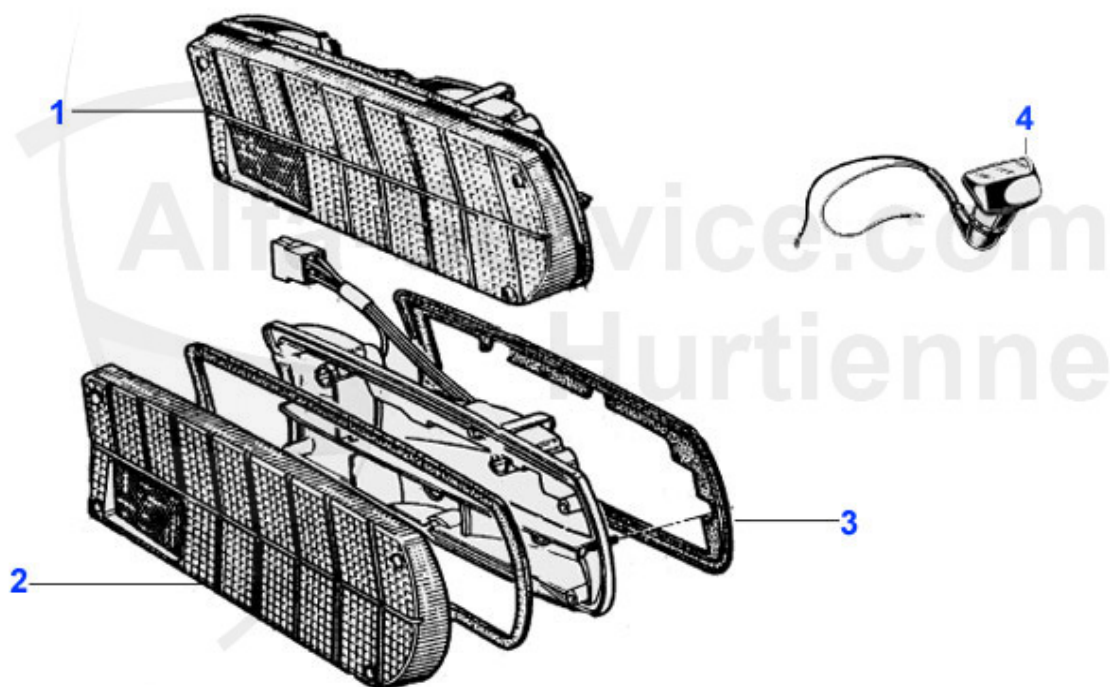

GT Bertone > BODY PARTS > LIGHTS > REAR LIGHTS GTV 2000

1	16 024 2 2	REAR LIGHT right - compl. GTV 2000	245.00 EUR
1	16 024 2 1	REAR LIGHT left - compl. GTV 2000	245.00 EUR
2	16 026 2 2	REAR LENSE right - GTV 2000	88.12 EUR
2	16 026 2 1	REAR LENSE left - GTV 2000	88.12 EUR
3	18 136 2 0	GT REAR LIGHT SEAL 2000 (pair)	33.50 EUR
4	16 017 0 0	LICENSE PLATE LIGHT, std. 1970-82	33.50 EUR