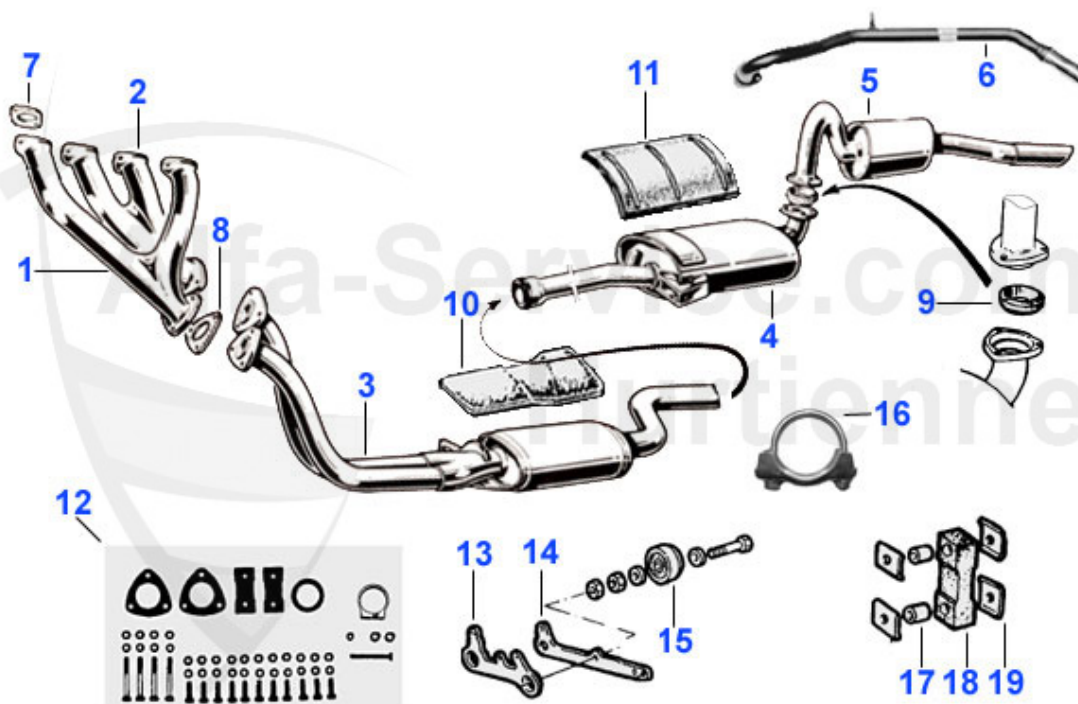

GT Bertone > EXHAUST SYSTEM > MANIFOLD/MUFFLER

1	11 030 0 0	EXHAUST MANIFOLD 1+ 4 1600-2000 up to 86	158.00 EUR
2	11 031 0 0	EXHAUST MANIFOLD 2+3 1600-2000 up to 86 a bit longer than the original one, you need to buy also part 11 030 00!	158.00 EUR
3	11 076 0 0	1750 FRONT MUFFLER standing pedals	107.00 EUR
3	11 054 2 0	FRONT MUFFLER - BERTONE hanging pedals	98.00 EUR
3	11 052 0 0	1300 - 1600 FRONT MUFFLER standing pedals	95.91 EUR
4	11 077 0 0	CENTER MUFFLER - GIULIA/GT standing pedals 64-69,BERLINA 1750/2000	79.00 EUR
4	11 019 1 0	CENTER MUFFLER GT, GIULIA, BERLINA	89.00 EUR
5	11 022 1 0	END MUFFLER - GIULIA + BERTONE	76.51 EUR
6	11 024 0 0	SPORT END PIPE - GIULIA and BERTONE	42.49 EUR
7	02 020 0 0	GASKET EXHAUST MANIFOLD-CYLINDER HEAD	2.50 EUR
8	02 021 0 0	GASKET EXHAUST MANIFOLD-FRONT MUFFLER	2.00 EUR
9	11 027 0 0	SEAL RING - rear exhaust	4.40 EUR
10	15 085 3 0	FRONT EXHAUST HEAT PROT. PLATE	55.39 EUR
11	15 086 3 0	MIDDLE EXHAUST HEAT PROT. PLATE	58.48 EUR
12	11 025 0 0	EXHAUST MOUNTING KIT	27.50 EUR
13	11 040 3 0	HANGER - GEARBOX/EXHAUST not available anymore	32.00 EUR
14	11 109 0 0	Halter Getriebe-Auspuff lange Vers. stehende Pedale	44.60 EUR
14	11 045 0 0	HANGER - GEARBOX/EXHAUST FIXED TO 11 040 3 0	43.60 EUR
15	11 028 0 0	SILENT BUSHING EXHAUST HANGER OE.60515936	8.50 EUR
16	11 033 0 0	CLAMP	1.80 EUR
17	11 050 0 0	BUSHING FOR EHAUST HANGER	2.70 EUR
18	11 026 0 0	HANGER EXHAUST	5.00 EUR
19	11 051 0 0	MOUNTING PLATE FOR RUBBER HANGER	5.33 EUR