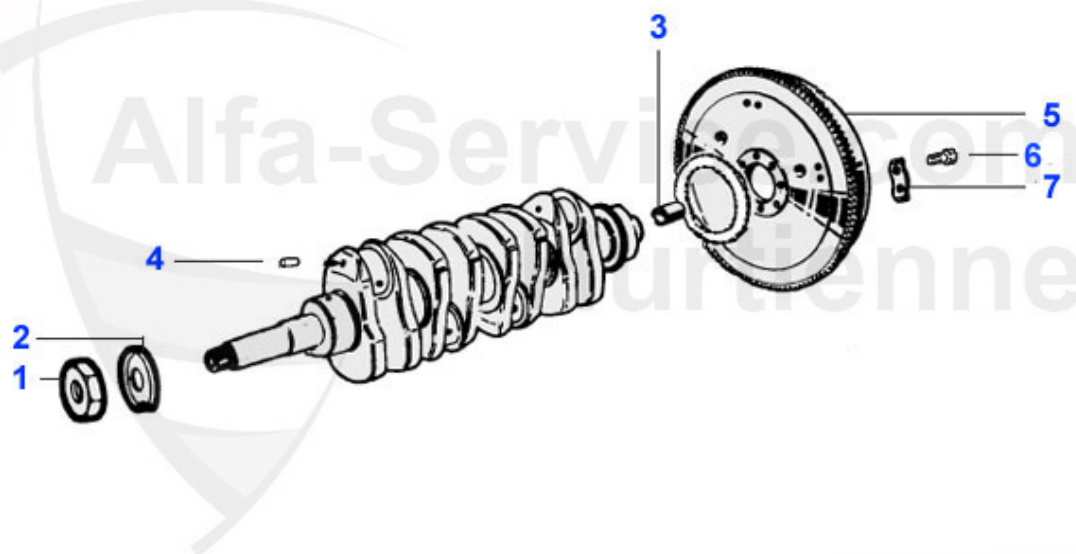

GT Bertone > ENGINE > ENGINE BLOCK > CRANKSHAFT 1

1	03 094 0 0	NUT FOR PULLEY	17.30 EUR
2	03 097 0 0	TAB WASHER CRANKSHAFT/PULLEY 1300-2000	5.20 EUR
3	03 111 0 0	BUSHING CRANKSHAFT 1300-2000 DIAMETER 24 mm	9.00 EUR
3	03 110 0 0	BUSHING CRANKSHAFT 1750 diameter 20 mm	17.50 EUR
4	03 115 0 0	Alustopfen Kurbelwelle 6mm kurz 6/7/12mm	1.95 EUR
4	03 095 0 0	CRANK SHAFT dowel plug 6 mm	1.95 EUR
4	03 096 0 0	CRANK SHAFT dowel plug 6,25 mm	1.95 EUR
5	03 309 0 0	RING GEAR F. FLYWHEEL 131 TEETH	116.00 EUR
5	03 308 0 0	RING GEAR F. FLYWHEEL 130 TEETH	116.00 EUR
5	03 279 0 0	FLYWHEEL (STEEL) 8 BOLT 110 TEETH, 6,25 KG, NOT FOR MECHANICAL CLUTCH	519.99 EUR
5	03 282 0 0	Schwungscheibe Stahl 8 Loch 130 Zähne gewichtsoptimiert	439.00 EUR
5	03 275 0 0	Lightw. Steel flywheel 2000, 6 holes WEIGHT 7,0 kg NOT FOR SPIDER 1990-1993	519.99 EUR
5	03 314 0 0	TOOTH GEAR FLYWHEEL 1.SERIES 110 TEETH 220 mm INNER DIAMETER	102.49 EUR
6	03 155 0 0	SCREW FOR 6-BOLT FLYWHEEL	6.77 EUR
6	03 156 0 0	1300 - 1750 SCREW FOR 8-BOLT FLYWHEEL	7.50 EUR
7	03 150 0 0	LOCKPLATE 8-HOLE FLYWHEEL 105.00.02402.01	3.40 EUR