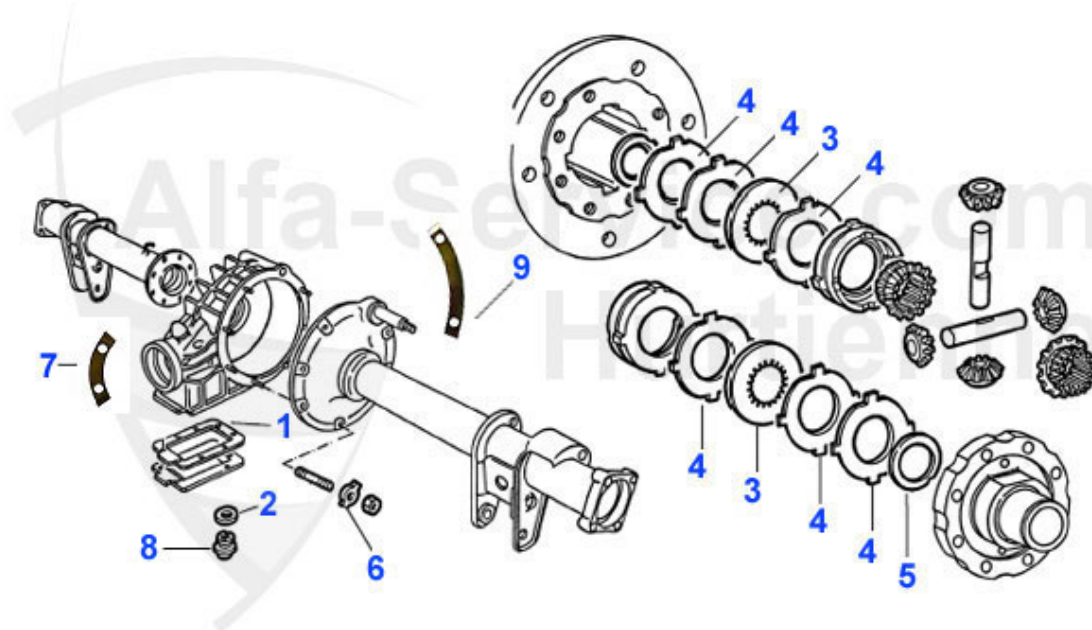

GT Bertone > ACTUATION > REAR AXLE > MOUNTING/LIMITED SLIP

1	02 032 0 0	DIFFERENTIAL SUMP GASKET 1300-1750	3.90 EUR
1	02 033 0 0	DIFFERENTIAL SUMP GASKET 2000	3.90 EUR
2	01 006 0 0	COPPER WASHER SUMP PLUG	1.50 EUR
3	12 187 0 0	OE.60741501 DIFFERENTIAL CLUTCH PLATE	91.30 EUR
4	12 190 0 0	BLANKING PLATE DIFFERENTIAL 2,1 mm	***
4	12 189 0 0	LIMITED SLIP DISC 2.0mm	***
4	12 188 0 0	BLANKING PLATE DIFFERENTIAL 1,9 mm	30.70 EUR
5	12 191 0 0	Diff. plate with oil pockets	***
6	12 184 0 0	Sicherungsblech Differentialgehäuse einzeln	***
7	12 193 0 0	LOCK PLATE	2.50 EUR
8	04 003 0 0	SUMP PLUG GEAR,DIFFERENTIAL 101/105, OIL PAN 33,75,155,164,RZ, OE 60573441	13.65 EUR
9	12 194 0 0	Sicherungsblech Differentialgehäuse doppelt	4.41 EUR