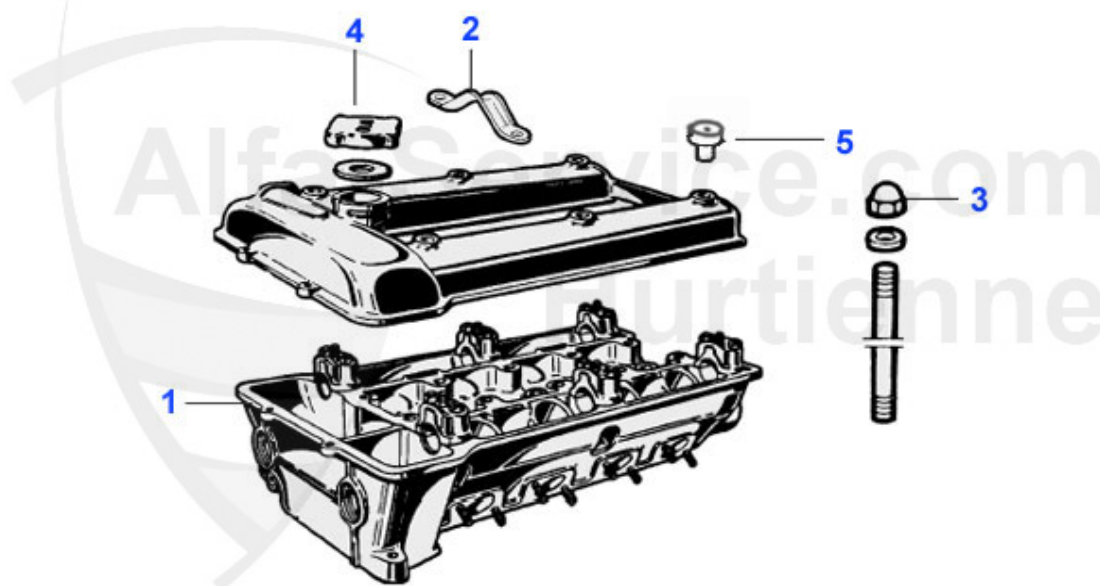

GT Bertone > ENGINE > CYLINDER HEAD > CYLINDER HEAD 1

1	27 004 0 0	1600 CYLINDER HEAD rebuilt head screw SW 19	***
1	27 001 0 0	1300 CYLINDER HEAD rebuilt	***
1	27 002 0 0	1600 CYLINDER HEAD rebuilt head screw SW 17	***
1	27 003 0 0	2000 CYLINDER HEAD rebuilt injection model	***
1	27 005 0 0	1750 CYLINDER HEAD rebuilt	***
2	03 189 0 0	EXTRACTOR TOOL AT CYLINDER HEAD	***
2	03 244 0 0	CHROMED EXTRACTOR TOOL AT CYLINDER HEAD	***
3	03 245 0 0	CHROMED HEAD NUT CYLINDER HEAD 17MM	***
3	03 246 0 0	CHROMED CAP NUT CYLINDER HEAD 19mm	5.77 EUR
3	03 153 0 0	CAP NUT - CYLINDER HEAD 1300/1600	5.50 EUR
4	03 141 0 0	OIL FILLER CAP Metal (chromated)	17.90 EUR
4	03 478 0 0	OIL FILLER CAP GTA	139.00 EUR
4	03 057 0 0	OIL FILLER CAP Metal	9.75 EUR
5	03 247 0 0	CHROMATED CAM COVER SCREW inbus	***
5	03 476 0 0	VALVE BONNET SCREW, OLD VERSION CHROMED	6.95 EUR
5	03 152 0 0	CAM COVER SCREW Inbus	***