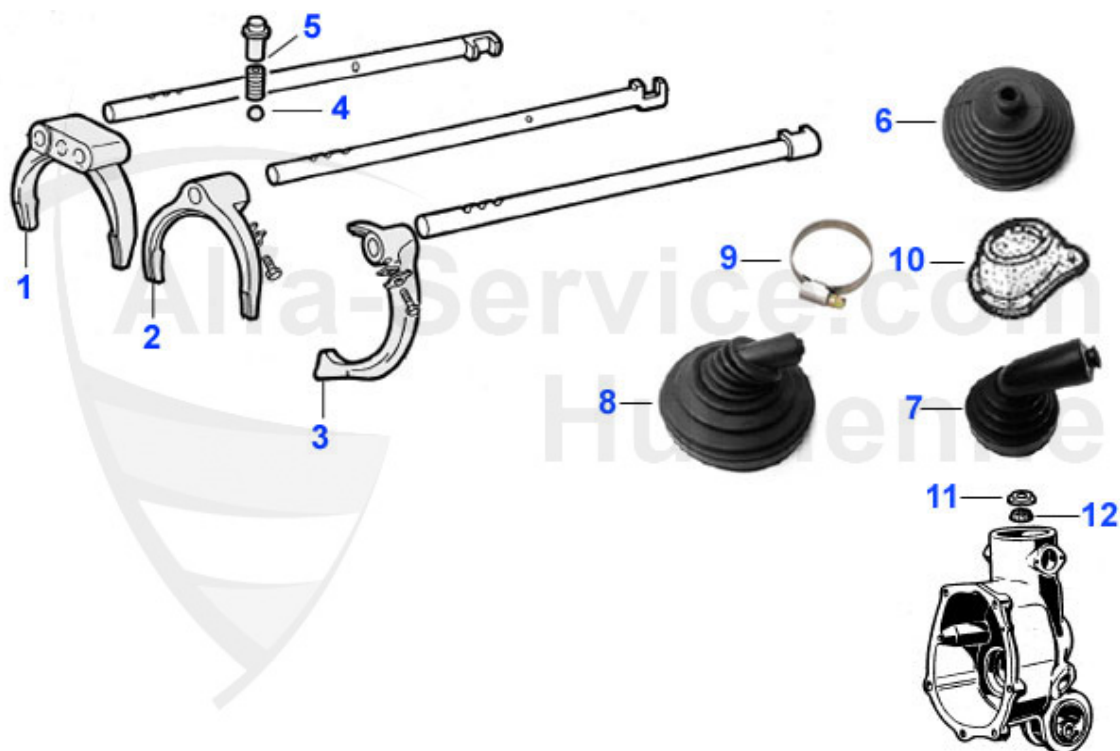

GT Bertone > ACTUATION > TRANSMISSION > GEAR SHIFT

1	04 014 0 0	SELECTOR FORK 1st and 2nd gear	***
2	04 015 0 0	SELECTOR FORK 3rd and 4th gear	***
3	04 016 0 0	SELECTOR FORK 5th and reverse gear	89.25 EUR
4	04 017 0 0	DETENT BALL	***
5	04 018 0 0	SPRING FOR DETENT BALL	***
6	04 005 0 0	GEARBOX RUBBER GAITER large	16.16 EUR
7	04 004 0 0	GEARBOX RUBBER GAITER SMALL	12.52 EUR
8	04 036 0 0	GEAR BOX RUBBER GAITOR, DOUBLE	28.52 EUR
9	04 062 0 0	MOUNTING CLIP for sleeve small	4.00 EUR
9	04 063 0 0	MOUNTING CLIP for sleeve large	4.20 EUR
10	04 053 0 0	RUBBER COVERING BETWEEN CHASSIS AND FLOOR PAN	30.26 EUR
11	04 038 0 0	GEAR LEVER metal plate	5.77 EUR
12	04 012 0 0	RUBBER SEAL FOR SHIFT LEVER	2.98 EUR