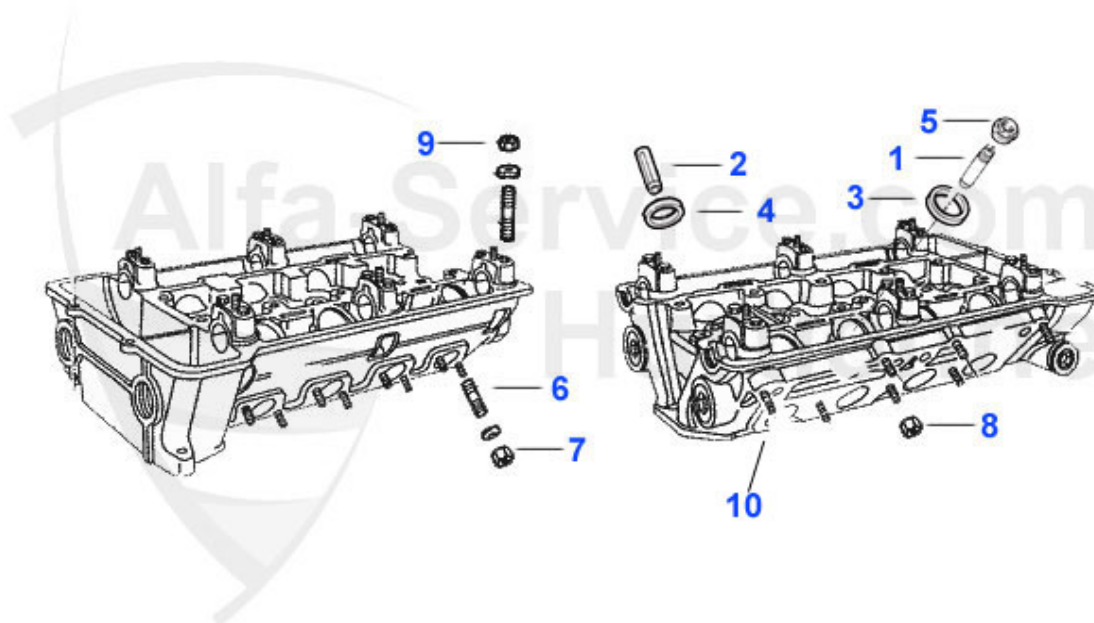

GT Bertone > ENGINE > CYLINDER HEAD > CYLINDER HEAD 2

1	03 040 0 0	INLET VALVE GUIDE std.	9.75 EUR
1	03 161 0 0	INLET VALVE GUIDE CARBURETOR ENGINE 2ND oversize 9 X 14.14 x 51	11.19 EUR
1	03 160 0 0	INLET VALVE GUIDE 0.10 oversize	11.19 EUR
2	03 042 0 0	EXHAUST VALVE GUIDE CARBURETTOR MODELS	9.75 EUR
2	03 163 0 0	EXHAUST VALVE GUIDE 0.20 not available anymore	11.19 EUR
2	03 162 0 0	EXHAUST VALVE GUIDE 0.10 oversize	11.19 EUR
3	03 266 0 0	VALVE SEAT (INLET) 1st oversize 2000	17.20 EUR
3	03 034 0 0	VALVE SEAT (INLET) 1ST OVERSIZE 1300 (unleaded)	15.18 EUR
3	03 265 0 0	VALVE SEAT (INLET) 1ST oversize 1600 - 1750	15.18 EUR
4	03 268 0 0	VALVE SEAT (EXHAUST) 1st oversize 2000	16.30 EUR
4	03 037 0 0	VALVE SEAT (EXHAUST) 1.3 l	16.30 EUR
4	03 267 0 0	VALVE SEAT (EXHAUST) 1ST OVERSIZE 1600-1750	15.18 EUR
5	03 067 0 0	VALVE SEAL REINFORCED INLET/BLACK	4.80 EUR
5	03 041 0 0	VALVE SEAL std.	***
5	03 255 0 0	VALVE SEAL WITH SPRING INTAKE AND EXHAUST SIDE (GREEN)	4.86 EUR
6	03 093 0 0	STUD cylinder head / exhaust manifold	1.75 EUR
7	03 261 0 0	FINE THREAD NUT 8 X 1 COPPER self-locking, 12er spanner gap exhaust manifold	0.90 EUR
7	03 128 0 0	FINE THREAD NUT 8 X 1 BRASS 13er spanner gap exhaust manifold	1.50 EUR
8	03 127 0 0	FINE THREAD NUT 8 X 1 STEEL - 12 mm spanner width	0.90 EUR
9	03 262 0 0	FINE THREAD NUT 8 X 1 STEEL 13er spanner gap	0.80 EUR
10	03 109 0 0	STUD INTAKE MANIFOLD 8 x 1x1,25 x 36mm	4.89 EUR