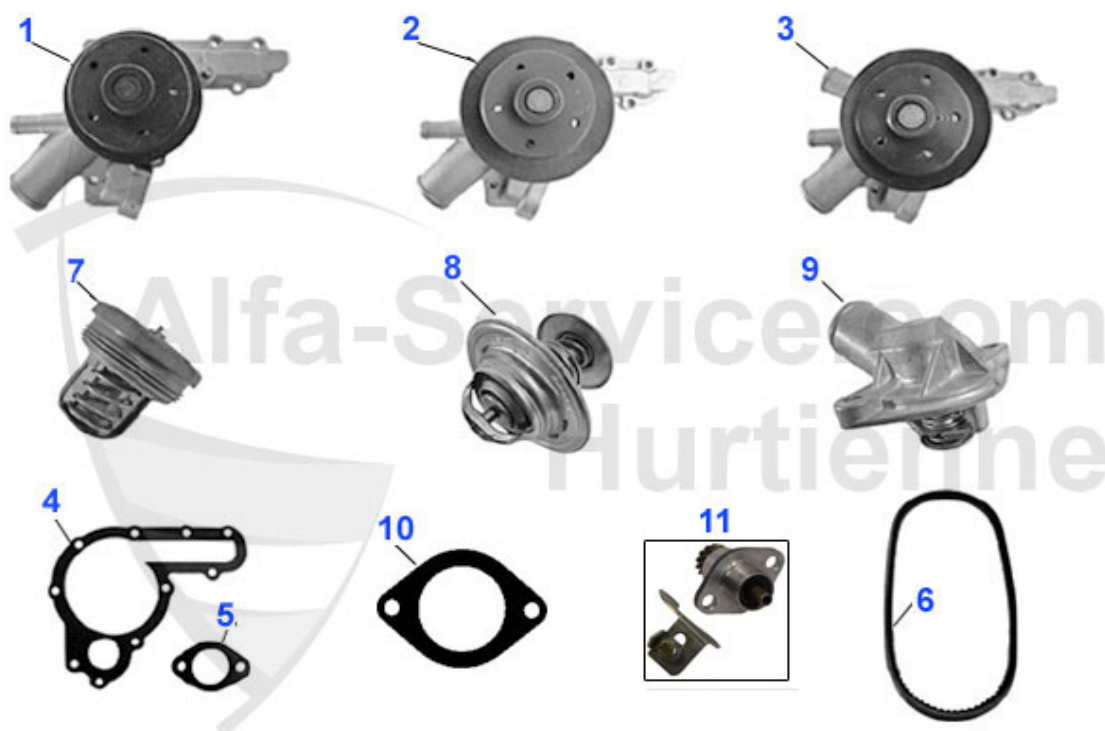

GT Bertone > COOLING SYSTEM > WATER PUMPS/THERMOSTATS

1	03 049 0 0	WATERPUMP - 2 HOSES - 1st series small belt pulley, 1.3-1.6 l 94mm	104.90 EUR
2	03 050 0 0	1750 WATER PUMP 2 hoses 110mm	98.00 EUR
3	03 051 0 0	1600-2000 WATER PUMP 3 hoses	79.00 EUR
4	02 047 0 0	WATER PUMP GASKET	2.80 EUR
5	02 071 0 0	GASKET TACHOMETER DRIVE	1.84 EUR
6	03 069 0 0	V-BELT 9.5X813 (GIULIA)	8.70 EUR
6	03 214 0 0	V-BELT 9.5X725	8.70 EUR
6	03 070 0 0	V-BELT 9.5X825 (SPIDER, GT)	8.70 EUR
6	03 071 0 0	V-BELT 9.5X850	8.70 EUR
7	08 007 0 0	SCREW-IN THERMOSTAT 1300-1600	36.00 EUR
8	08 008 0 0	1300 - 2000 THERMOSTAT, PLUG IN VERSION	21.00 EUR
9	08 009 0 0	2000 THERMOSTAT with housing (carburetor model)	31.29 EUR
10	08 046 0 0	GASKET for thermostat 08 008 0 0 FOR PLUG IN VERSION	2.75 EUR
11	03 483 0 0	TACHOMETER DRIVE	***