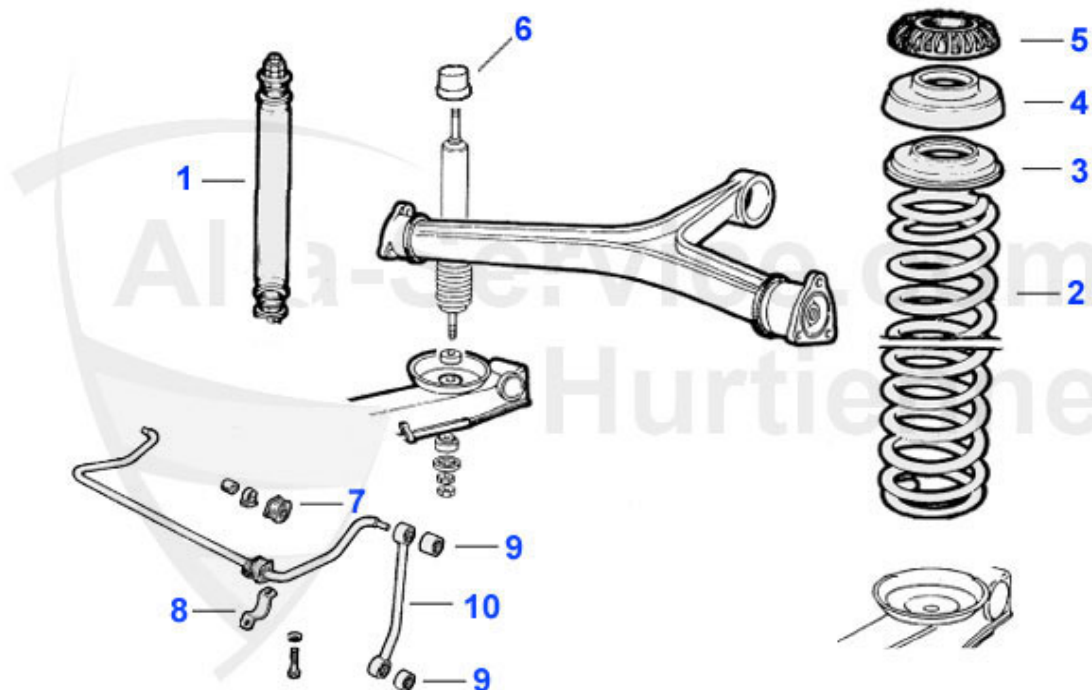

GT Bertone > SUSPENSION > REAR > SPRINGS/SHOCKS/ANTI ROLL BAR

1	12 150 0 0	SHOCK ABSORBER KONI YELLOW REAR	96.50 EUR
1	12 002 0 0	COFAB SHOCK ABSORBER, rear	49.80 EUR
1	12 004 0 0	REAR SHOCK ABSORBER KONI RED ADJUSTABLE	91.00 EUR
1	12 152 0 0	SHOCK ABSORBER SPAX GAS PRESSURE REAR, ADJUSTABLE	124.95 EUR
1	12 006 0 0	SHOCK ABSORBER BILSTEIN GAS PRESSURE REAR	117.00 EUR
2	12 049 0 0	REAR SPRING - SPIDER/BERTONE stronger	65.00 EUR
3	12 047 0 0	METAL PAD REAR SPRING	15.51 EUR
4	12 104 3 0	REAR SPRING SPACER 16 mm	34.50 EUR
4	12 103 3 0	SPACER REAR SPRING 11 mm	65.00 EUR
4	12 105 3 0	REAR SPRING SPACER 21 mm	65.00 EUR
5	12 014 3 0	RUBBER PAD REAR SPRING	7.90 EUR
6	12 170 0 0	RUBBER CAP REAR SHOCK ABSORBER	17.73 EUR
7	12 042 0 0	REAR ANTI ROLL BAR RUBBER	6.35 EUR
8	12 044 0 0	BRACKET REAR ANTI ROLL BAR RUBBER	7.79 EUR
9	12 040 0 0	REAR STABILIZING RUBBER BUSH	10.10 EUR
10	12 139 0 0	REAR ANTI ROLL BAR DROP LINK WITHOUT BUSHINGS	***