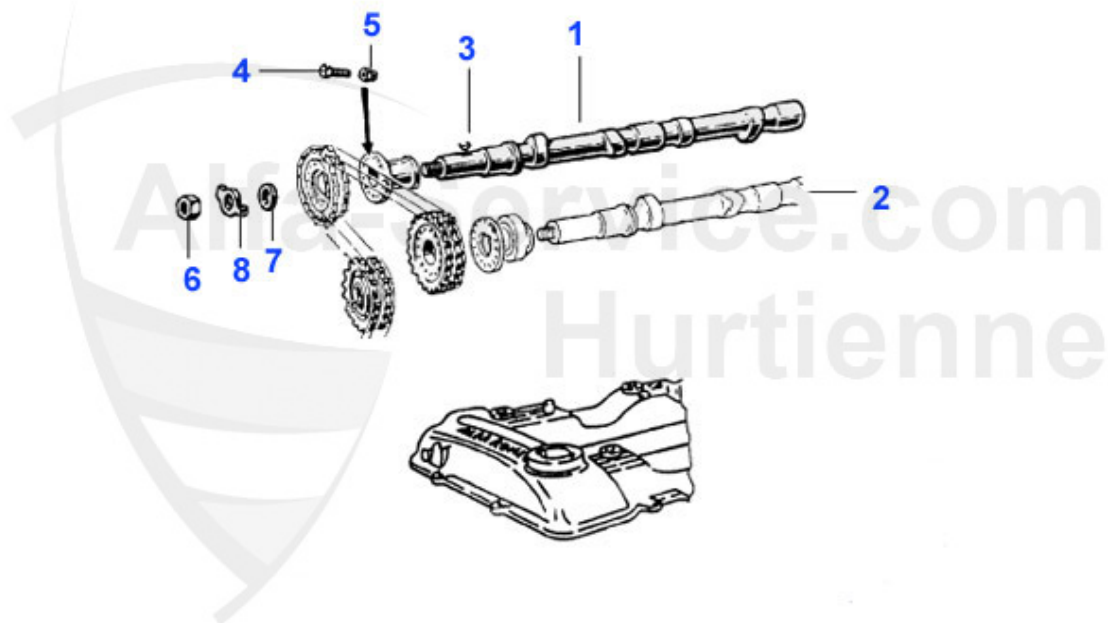

GT Bertone > ENGINE > CYLINDER HEAD > CAMSHAFTS

1	03 023 0 0	1300 - 1600 CAMSHAFT / Hub= 9.50 mm	***
1	03 285 0 0	NEW CAMSHAFT 1750/2000 HP 131 105.48	***
2	03 024 0 0	CAM SHAFT - EXHAUST	299.00 EUR
3	03 137 0 0	WEDGE FOR CAMSHAFTS	3.70 EUR
4	03 098 0 0	SAFETY BOLT FOR CAMSHAFTS	2.30 EUR
5	03 099 0 0	LOCK NUT safety bolt	1.00 EUR
6	03 121 0 0	MOUNTING NUT-CHAIN WHEEL-CAMSHAFT	***
7	03 122 0 0	THRUST WASHER MOUNTING NUT	***
8	03 123 0 0	LOCK TAB CAMSHAFT	1.70 EUR