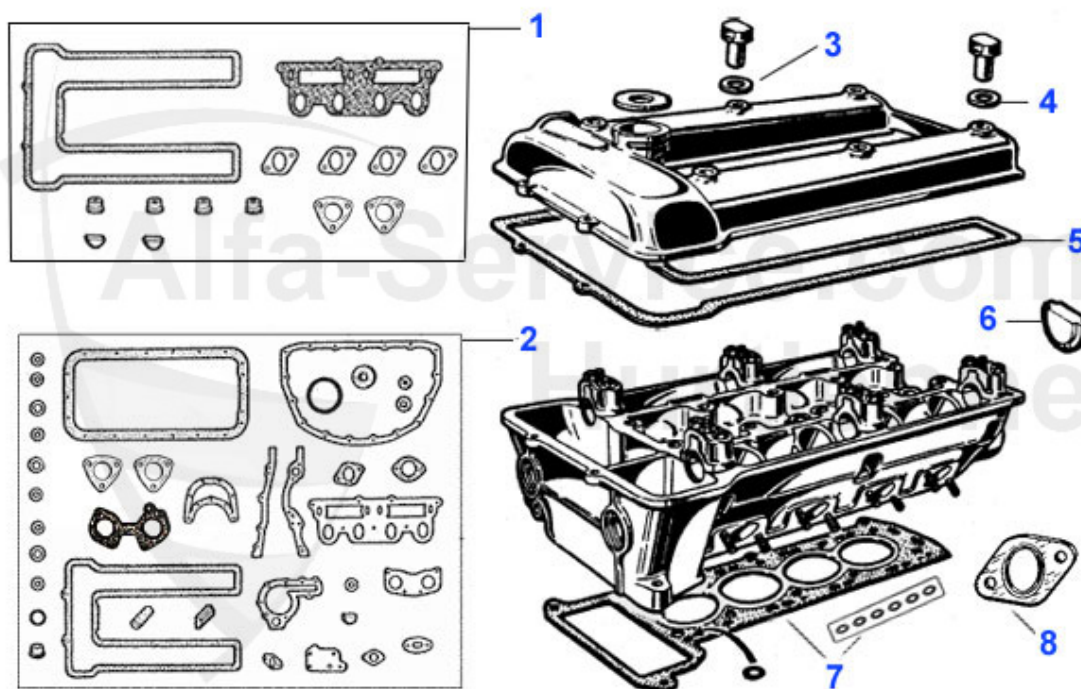

GT Bertone > ENGINE > ENGINE GASKETS > GASKET SETS/CYLINDER HEAD

1	02 069 0 0	HEAD GASKET SET 1300-2000 WITHOUT HEAD GASKET ALL 105/116 CARBURETTOR MODELS	45.01 EUR
2	02 070 0 0	ENGINE GASKET SET 1750 WITHOUT HEAD GASKET AND OIL SEALS	73.49 EUR
2	02 039 0 0	ENGINE GASKET SET 1300 WITHOUT HEAD GASKET AND OIL SEALS	75.01 EUR
2	02 040 0 0	ENGINE GASKET SET 1600 WITHOUT HEAD GASKET AND OIL SEALS	73.49 EUR
2	02 041 0 0	ENGINE GASKET SET 2000 WITHOUT HEAD GASKET AND OIL SEALS	73.49 EUR
3	02 056 0 0	FIBER WASHER	1.30 EUR
4	02 055 0 0	ALUMINIUM WASHER	1.50 EUR
5	02 013 0 0	CAM COVER GASKET WITH SILICON STRIP 105, ALFETTA, GIULITTA, GTV(116) 75,90 div. 4-cylinders	22.90 EUR
5	02 036 0 0	REINZ CAM COVER GASKET GIULIETTA,GTV4, 75,90	25.89 EUR
6	02 031 0 0	"HALF MOON" RUBBER SEAL CAM COVER	1.75 EUR
7	02 075 0 0	COPPER CYLINDER HEAD GASKET 1750	***
7	02 074 0 0	COPPER CYLINDER HEAD GASKET 1300	61.55 EUR
7	02 068 0 0	COPPER CYLINDER HEAD GASKET 2000	61.55 EUR
7	02 067 0 0	COPPER CYLINDER HEAD GASKET 1600	***
7	02 161 0 0	OE. 60534368 SEAL	0.39 EUR
7	02 043 0 0	CYLINDER HEAD GASKET 1300 REINZ	49.90 EUR
7	02 044 0 0	CYLINDER HEAD GASKET 1600 REINZ	41.50 EUR
7	02 046 0 0	CYLINDER HEAD GASKET 2000 REINZ	55.50 EUR
7	02 045 0 0	CYLINDER HEAD GASKET 1750 REINZ ALFETTA, GIULIETTA, GTV (116), 75 1800 >1982	44.90 EUR
8	02 020 0 0	GASKET EXHAUST MANIFOLD-CYLINDER HEAD	2.50 EUR