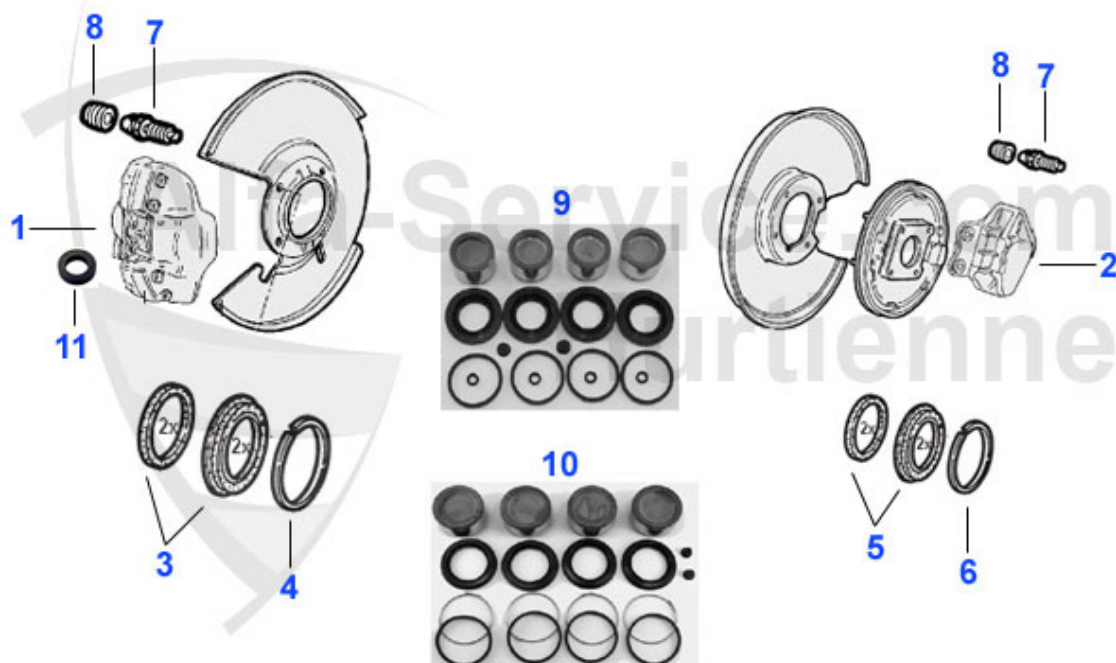

GT Bertone > BRAKE SYSTEM > BRAKE HYDRAULIC > BRAKE CALIPPERS

1	13 029 0 1	FRONT CALIPER 1300-1600 LEFT, ALFETTA, GIULIETTA ATE FRONT LEFT EXCHANGE PART	***
1	13 029 0 2	FRONT CALIPER 1300-1600 RIGHT, ALFETTA, GIULIETTA ATE FRONT RIGHT EXCHANGE PART	149.00 EUR
1	13 030 0 1	BRAKE CALIPER 1750-2000, FRONT LEFT (SPIDER 1600 1986-93 PLEASE CHECK THE SIZE), EXCHANGE, 60 EURO PLEDGE	155.00 EUR
1	13 030 0 2	REBUILD BRAKE CALIPER 1750-2000 FRONT RIGHT	155.00 EUR
1	13 200 0 2	BRAKE CALIPER FRONT RIGHT 1300-1600 (67-93) NEW PART, NO DEPOSIT!	165.01 EUR
1	13 118 0 1	BRAKE CALIPER FRONT LEFT 1750-2000 NEW PART / NO DEPOSIT	165.01 EUR
1	13 118 0 2	BRAKE CALIPER FRONT RIGHT 1750-2000 NEW PART / NO DEPOSIT	165.01 EUR
1	13 200 0 1	BRAKE CALIPER FRONT LEFT 1300-1600 (67-93) NEW PART, NO DEPOSIT!	165.01 EUR
2	13 222 0 2	BRAKE CALIPER REAR RIGHT 1300-2000 (67-93) NEW PART, NO DEPOSIT!	165.01 EUR
2	13 122 0 2	BRAKE CALPIER REAR RIGHT 1. SERIES 1300 PISTON DIAM. 30mm	118.00 EUR
2	13 222 0 1	BRAKE CALIPER REAR LEFT 1300-2000 (67-93) NEW PART, NO DEPOSIT!	165.01 EUR
2	13 051 0 2	REAR CALIPER RIGHT (PISTON DIAM. 38mm)	***
2	13 051 0 1	REAR BRAKE CALIPER LEFT (PISTON DIAM. 38mm)	118.00 EUR
2	13 122 0 1	BRAKE CALIPER REAR LEFT 1. SERIES 1300 PISTON DIAM. 30mm	118.00 EUR
3	13 037 0 0	REPAIR KIT FRONT BRAKE CALIPERS SET FOR 2 CALIPERS, 48MM PISTONS DIA	20.50 EUR
4	13 075 0 0	STEEL RING FOR FRONT BRAKE CALIPER	2.40 EUR
5	13 042 0 0	REPAIR KIT REAR BRAKE CALIPERS 30mm SET FOR 2 CALIPERS	44.99 EUR
5	13 038 0 0	REPAIR KIT REAR CALIPERS 38mm SET FOR 2 CALIPERS	19.90 EUR
6	13 074 0 0	STEEL RING FOR REAR BRAKE CALIPER	2.26 EUR
7	13 055 0 0	BLEEDER SCREW, SMALL CALIPER 1300-1600 FRONT, ALL MODELS REAR	7.79 EUR
7	13 053 0 0	BLEEDER SCREW caliper front 1750-2000 67-93	7.49 EUR
8	13 054 0 0	DUST CAP for bleeder nipple	1.55 EUR
9	13 120 0 0	REPAIRKIT FOR REAR CALIPERS WITH 38MM DIAMETER, FOR TWO CALIPERS WITH PISTONS FOR CALIPPERS WITHOUT CENTER GUIDE	79.00 EUR