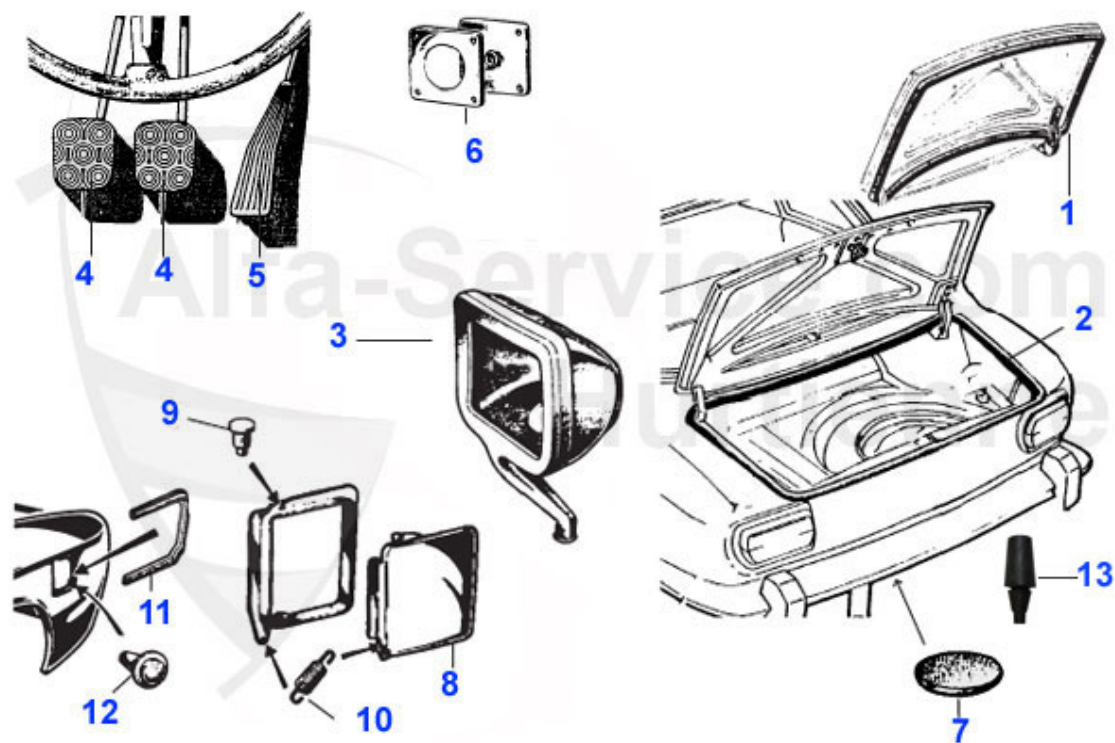

GT Bertone > BODY PARTS > RUBBER/GLASS PARTS > TRUNK/PEDALS

1	18 134 2 0	GT BOOT LID RUBBER SEAL 64-66	48.00 EUR
2	18 028 2 0	Boot lid rubber seal GT 67-77	22.78 EUR
3	18 175 0 0	RUBBER FOR FUEL FILLER Giulia/GT 2000 diam. 43 mm	69.00 EUR
3	18 174 0 0	RUBBER FOR FUEL FILLER GIULIA/GT 1300/ 1750 DIAM. 57,3 mm	69.00 EUR
4	18 010 0 0	CLUTCH OR BRAKE PEDAL PAD	4.80 EUR
5	18 110 0 0	ACCELERATOR PEDAL, STANDING PEDALS	43.49 EUR
5	18 077 0 0	ACCELERATOR PEDAL, HANGING PEDALS	42.00 EUR
6	18 107 0 0	GROMMET fire wall/accelerator	7.50 EUR
7	18 009 0 0	RUBBER PLUG - FLOOR PANEL	4.50 EUR
8	15 183 2 0	FUEL FLAP GT/GIULIA	79.00 EUR
9	18 132 2 0	FUEL FLAP RIVET	4.80 EUR
10	18 133 2 0	FUEL FLAP SPRING	4.50 EUR
11	18 131 2 0	GT PLASTIC FRAME FOR FUEL FLAP	9.50 EUR
12	18 128 0 0	FUEL FLAP RUBBER STOPPER GIULIA AND GT BERTONE	4.50 EUR
13	18 183 2 0	RUBBER STOP HINGE ENGINE BONNET/BOOT LID GT/GTJ 64-69 STEPNOSE	5.00 EUR