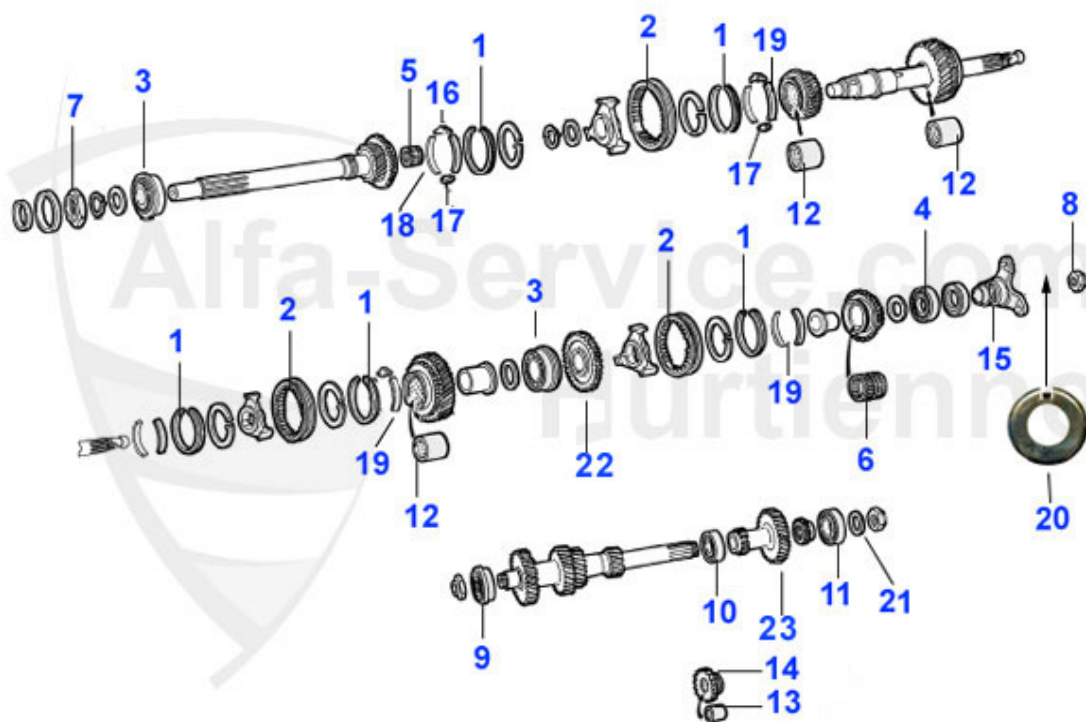

GT Bertone > ACTUATION > TRANSMISSION > SYNCHRO RINGS/BEARINGS

1	04 001 0 0	SYNCHRO RING	59.00 EUR
2	04 013 A R	SYNCRO SLEVE ORIGINAL ALFA ROMEO	***
2	04 013 0 0	SYNCRO SLEEVE	112.80 EUR
3	04 033 0 0	2000 MAIN SHAFT FRONT AND CENTER BEARING	98.90 EUR
3	04 046 0 0	1300, 1600, 1750 MAIN SHAFT FRONT AND CENTER BEARING	91.30 EUR
4	04 031 0 0	MAIN SHAFT REAR BEARING	50.06 EUR
5	04 029 0 0	NEEDLE BEARING MAIN SHAFT	13.20 EUR
6	04 030 0 0	5TH GEAR NEEDLE ROLLER BEARING	15.08 EUR
7	04 049 0 0	SAFETY NUT for gearbox input shaft	***
8	04 032 0 0	SAFETY NUT GEARBOX REAR 1972-93	***
9	04 024 0 0	LAYSHAFT FRONT BEARING d=25 mm inside diameter	68.00 EUR
9	04 047 0 0	LAYSHAFT FRONT BEARING 2000 d=20 mm	81.00 EUR
10	04 025 0 0	LAYSHAFT CENTRE BEARING	51.80 EUR
11	04 026 0 0	LAYSHAFT REAR BEARING	53.00 EUR
12	04 052 0 0	BUSH FOR GEAR WHEELS	22.00 EUR
13	04 027 0 0	BEARING SLEEVE for reverse gear	***
14	04 061 0 0	PINION REVERSE GEAR	145.00 EUR
15	04 073 0 0	Antriebsflansch Getriebeausgang	***
16	04 069 0 0	"ABOVE" LOCK-BLOCK 1th rear	***
17	04 070 0 0	"BOTTOM" LOCK-BLOCK 1st/2nd/3rd/4th/5th- gear	***
19	04 068 0 0	LOCK-BAND 2nd/3rd/4th/5th-gear	***
20	04 056 0 0	LOCK TAB TRANSMISSION REAR 1964-72	***
21	04 057 0 0	LOCK PLATE LAYSHAFT 1964-72	5.60 EUR
22	04 074 0 0	REVERSE GEAR LARGE MAINSHAFT	***
23	04 075 0 0	Countershaft 5./reverse gear	299.00 EUR