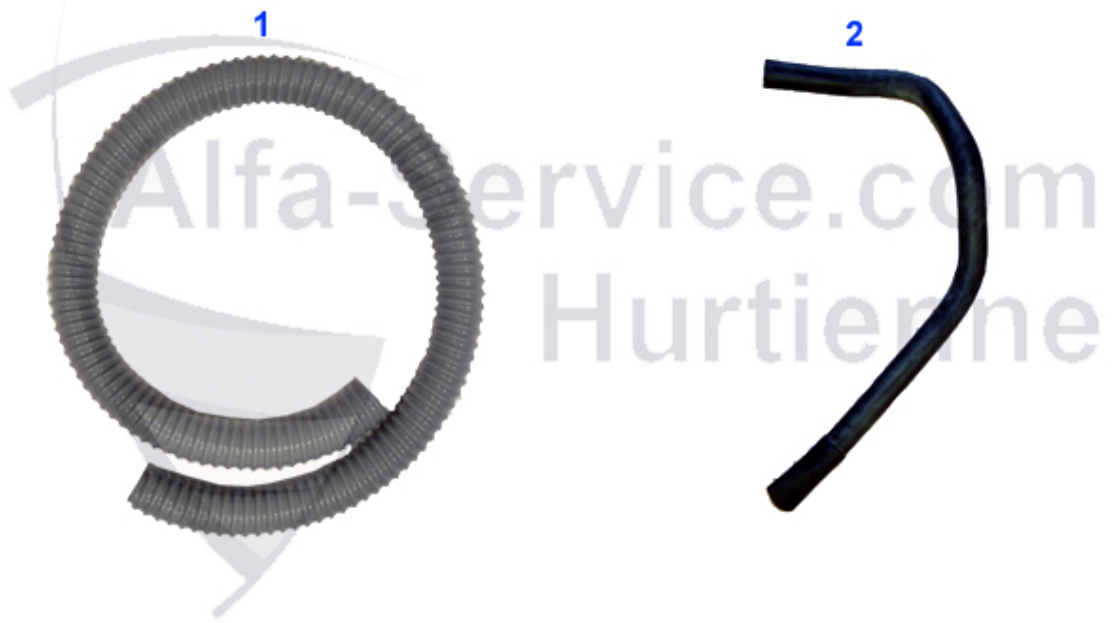

GT Bertone > HEATER/BLOWER > WATER DRAIN

1	18 150 0 0	COWL DRAIN	17.01 EUR
2	18 181 2 0	WATER DRAIN HOSE GT AND GIULIA	101.15 EUR