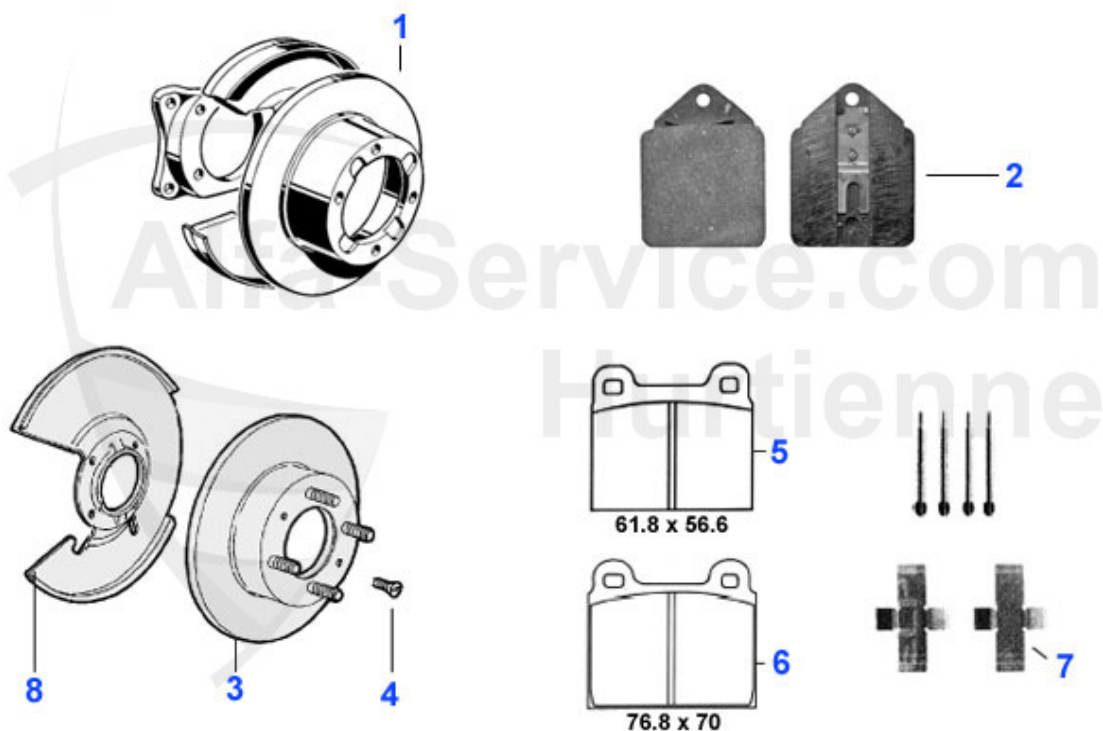

GT Bertone > BRAKE SYSTEM > FRONT BRAKE > BRAKE DISCS/PADS

1	13 102 0 0	FRONT BRAKE DISC DUNLOP 285 mm	***
2	13 091 0 R	BRAKEPADS FOR DUNLOP SYSTEM FRONT SIDE KEVLAR/ARMID GREENSTUFF,ADHESION FACTOR 0,55.	119.00 EUR
2	13 091 0 0	BRAKE PADS DUNLOP FRONT	115.00 EUR
3	13 001 0 0	BRAKE DISC FRONT 1300-1600	47.50 EUR
3	13 002 0 0	BRAKE DISC FRONT 1750-2000	59.00 EUR
4	13 056 0 0	MOUNTING SCREW FOR REAR BRAKE DISC	1.59 EUR
5	13 004 0 0	1300-1600 FRONT BRAKE PADS	23.18 EUR
5	13 004 F F	BRAKE PADS FERODO 1300-1600 front	34.90 EUR
6	13 005 0 0	2000 FRONT BRAKE PADS	26.70 EUR
6	13 005 F F	BRAKE PADS FERODO 1750-2000 front	42.90 EUR
7	13 007 0 0	1300-1600 MOUNTING KIT FOR FRONT BRAKE PADS	8.10 EUR
7	13 008 0 0	1750-2000 MOUNTING KIT FOR FRONT BRAKE PADS	8.62 EUR
8	13 049 0 1	BACKING PLATE FRONT DISK, LEFT	***
8	13 049 0 2	BACKING PLATE FRONT BRAKE DISK, RIGHT	***