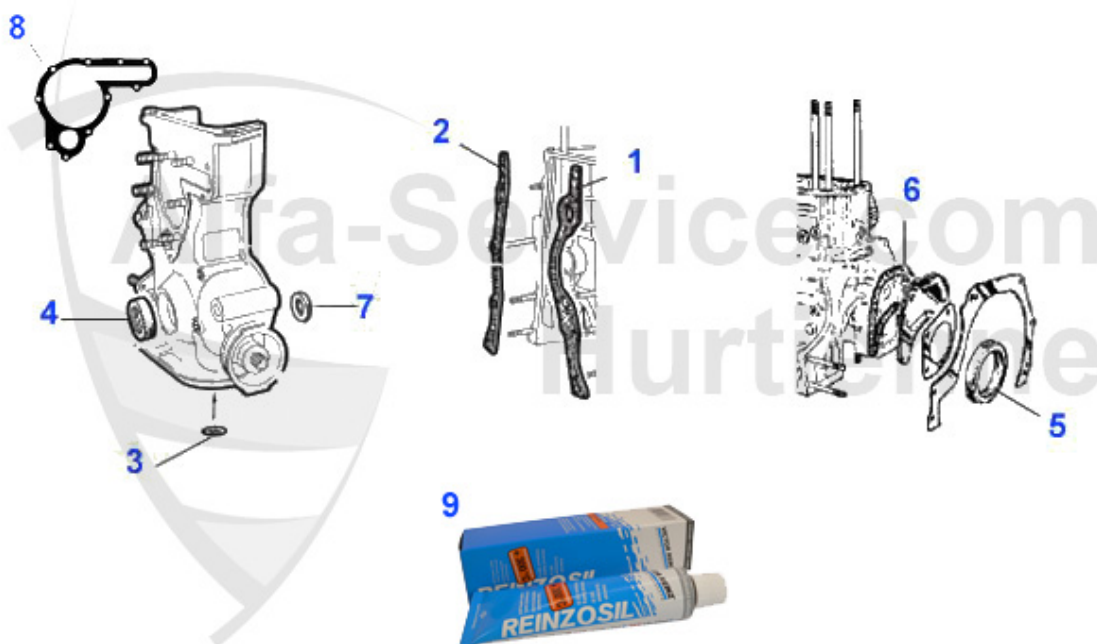

GT Bertone > ENGINE > ENGINE GASKETS > ENGINE FRONT/REAR

1	02 050 0 4	TIMING COVER GASKET 1750 LEFT MODELS WITH OIL FILTER CARTIDGE	4.30 EUR
1	02 050 0 2	TIMING COVER GASKET 1300 LEFT MODELS WITH SPIN-ON OIL FILTER	4.30 EUR
1	02 050 0 3	TIMING COVER GASKET 1600 LEFT MODELS WITH SPIN-ON OIL FILTER	4.40 EUR
1	02 050 0 5	TIMING COVER GASKET 105 2000, LEFT, ALFETTA, GIULIETTA, GTV(116), 75 1600/1800	4.40 EUR
1	02 050 0 8	TIMING COVER GASKET 1600 LEFT, MODELS WITH CARTRIDGE OIL FILTER	4.30 EUR
1	02 050 0 7	TIMING COVER GASKET 1300 LEFT, MODELS WITH CARTRIDGE OIL FILTER	4.30 EUR
2	02 050 0 6	TIMING COVER GASKET 1300-2000 RIGHT	4.90 EUR
3	02 073 0 0	O-RING OIL PUMP	1.54 EUR
4	02 022 0 0	OIL SEAL (35/50/10) CRANKSHAFT FRONT	7.95 EUR
5	02 023 0 0	OIL SEAL (82/105/12) CRANKSHAFT REAR 105 MODELS >1989, ALFETTA, GIULIETTA, 75, 90, GTV (116), MONTREAL	18.30 EUR
6	02 061 0 0	REAR COVER GASKET	2.80 EUR
7	02 076 0 0	O-RING TIMING COVER	2.20 EUR
8	02 047 0 0	WATER PUMP GASKET	2.80 EUR
9	24 085 0 0	REINZOSIL SEALING MASS 70 ml	10.50 EUR