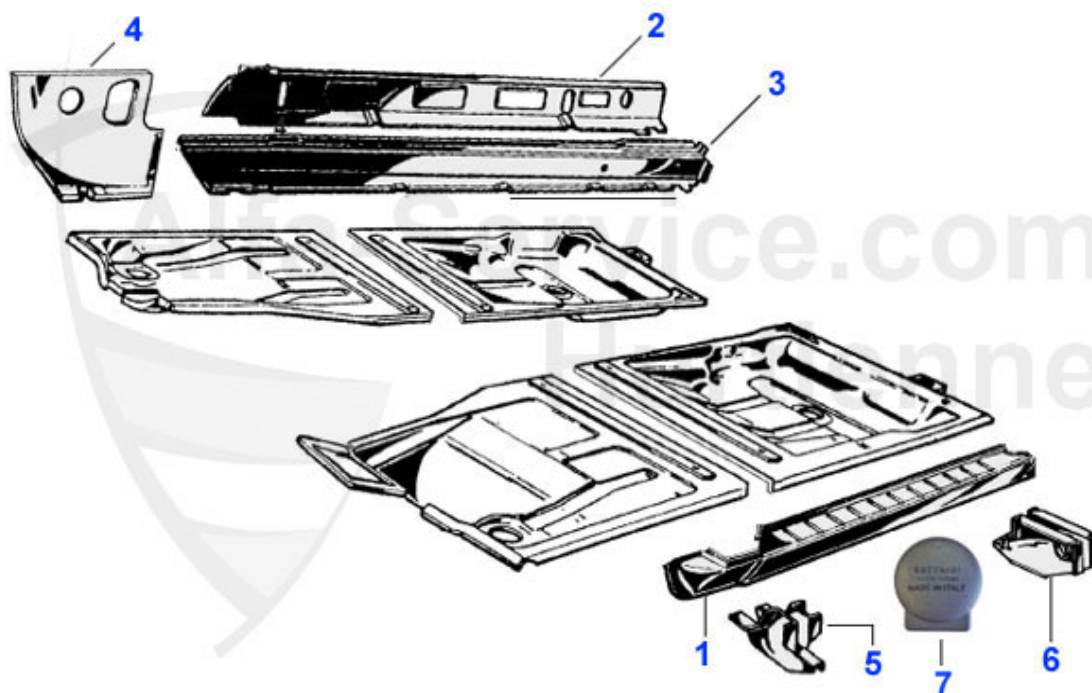

GT Bertone > BODY PARTS > BODY PANELS > SILLS

1	15 031 2 1	GT OUTER SILL left	150.00 EUR
1	15 031 2 2	GT OUTER SILL right	150.00 EUR
2	15 165 2 1	GT MIDDLE SILL left	140.50 EUR
2	15 165 2 2	GT MIDDLE SILL right	140.50 EUR
3	15 166 2 1	GT INNER SILL left	203.50 EUR
3	15 166 2 2	GT INNER SILL right	203.50 EUR
4	15 226 2 2	GT REPAIR PANEL A-PILLAR right	68.00 EUR
4	15 226 2 1	GT REPAIR PANEL A-PILLAR left	68.00 EUR
5	15 077 3 0	FRONT JACKING POINT	23.00 EUR
6	15 179 2 0	GT REAR JACKING POINT (up to 77)	48.00 EUR
6	15 295 2 0	GT REAR JACKING POINT (64-66)	58.00 EUR
7	15 075 0 0	JACK TOP CAP 105 WITH 45mm DIAMETER	12.59 EUR