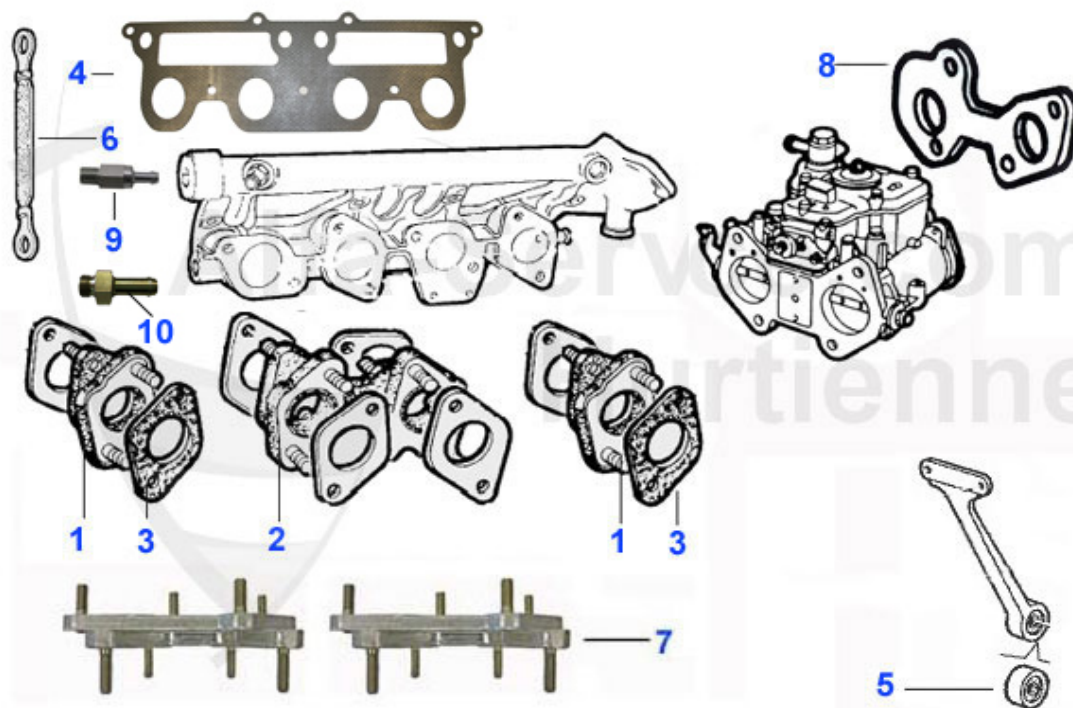

GT Bertone > FUEL SYSTEM > CARBURATOR MOUNTS

1	02 017 0 0	SINGLE CARBURETTOR MOUNT 40mm	23.49 EUR
1	02 034 0 0	CARBURETTOR MOUNT 45mm	52.37 EUR
1	02 084 0 0	CARBURATOR MOUNT KIT (4 PCS) ALUMINIUM 40MM TYPE 105,115,116 UNTIL 05.1983	154.00 EUR
2	02 018 0 0	DOUBLE CARBURETTOR MOUNT 40mm	***
3	02 077 0 0	PAPER GASKET CARBURETTOR MOUNT 45mm	1.95 EUR
3	02 019 0 0	PAPER GASKET CARBURETTOR MOUNT 40mm	0.87 EUR
4	02 016 0 0	INTAKE MANIFOLD GASKET CARBURETTOR MODELS 1600-2000	10.50 EUR
4	02 078 0 0	INTAKE MANIFOLD GASKET 1300	***
5	03 313 0 0	CARBURATOR STAY BUSH	9.00 EUR
6	16 107 0 0	GROUND STRAP - lengths 150 mm	4.90 EUR
7	02 079 0 0	SOLID CARBURETTOR MOUNTS ALUMINIUM 40mm	189.00 EUR
8	02 052 0 0	GASKET AIRFILTER-CARBURETTOR	1.95 EUR
9	13 063 0 0	BRAKE BOOSTER VALVE	54.95 EUR
10	08 111 0 0	WATER CONNECTION	9.89 EUR