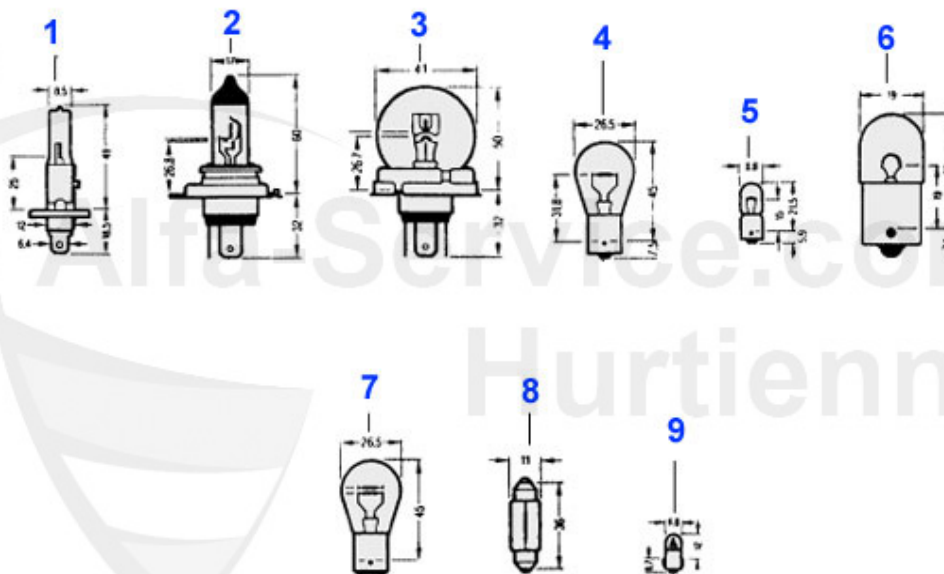

GT Bertone > BODY PARTS > LIGHTS > BULBS

1	16 093 0 0	BULB H1	5.90 EUR
2	16 094 0 0	BULB H4 60/55 W	5.90 EUR
3	16 095 0 0	BULB Bilux 40/45 W	3.00 EUR
4	16 096 0 0	BULB 21W	0.98 EUR
5	16 097 0 0	BULB 4W	0.98 EUR
6	16 098 0 0	BULB 5W	0.98 EUR
7	16 100 0 0	BULB 21/5W	0.98 EUR
8	16 101 0 0	BULB 5W Sofitte	1.54 EUR
9	16 099 0 0	BULB FOR WARNING LIGHTS 1.2W tubularly	1.54 EUR