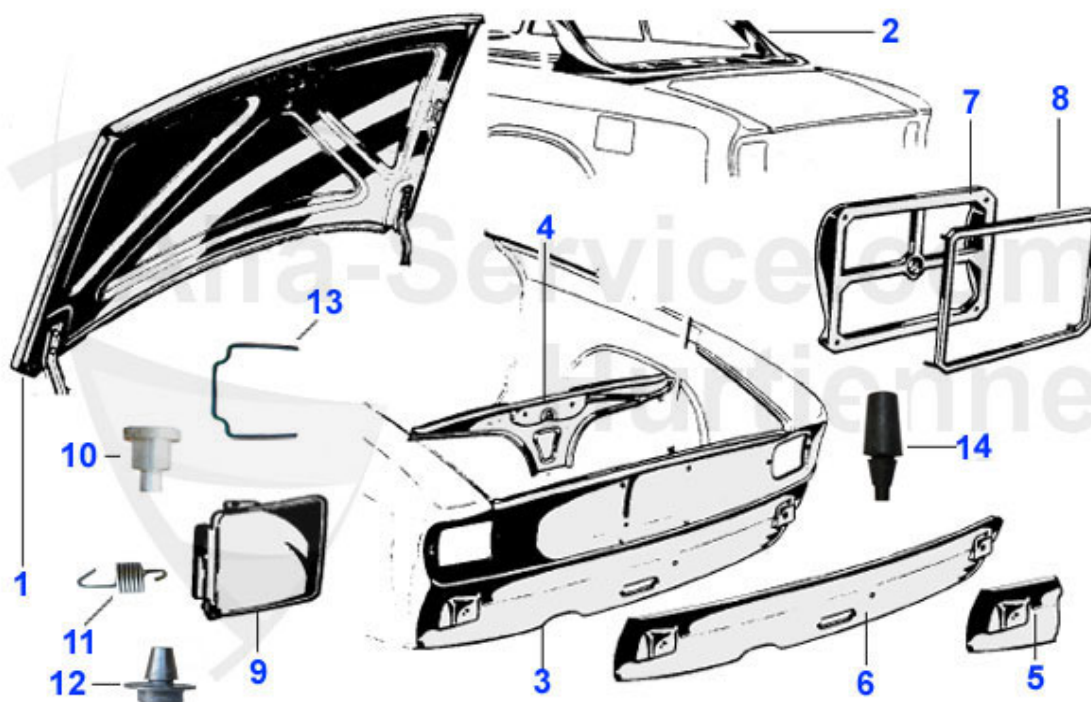

GT Bertone > BODY PARTS > BODY PANELS > PANELS REAR

1	15 027 2 0	TRUNK LID GT BERTONE ALUMINIUM WITH EMBLEM TRAY	695.00 EUR
1	15 197 2 0	TRUNK LID GT BERTONE ALUMINIUM WITHOUT EMBLEM TRAY	695.00 EUR
1	15 294 2 0	GT TRUNK LID - STEEL with emblem tray	398.00 EUR
1	15 293 2 0	GT TRUNK LID - STEEL without emblem tray	398.00 EUR
2	15 228 2 0	GT REAR COWL PANEL	212.50 EUR
3	15 161 A 0	REAR PANEL GT BERTONE 2000 ALUMINIUM	608.99 EUR
3	15 160 2 0	REAR PANEL GT BERTONE 1300-1750 SMALL REAR LIGHTS, STEEL	488.00 EUR
3	15 160 A 0	REAR PANEL GT BERTONE 1300-1750 SMALL REAR LIGHTS, ALUMINIUM	608.99 EUR
3	15 161 2 0	GT REAR PANEL 2000	477.00 EUR
4	15 140 2 0	GT INNER REINFORCEMENT	199.00 EUR
5	15 035 2 1	GT REPAIR PANEL - REAR PANEL below/left	33.50 EUR
5	15 035 2 2	GT REPAIR PANEL - REAR PANEL below/right	33.50 EUR
6	15 182 2 0	GT LOWER REAR PANEL,1300-1750	214.50 EUR
6	15 288 2 0	LOWER REAR PANEL GT 2000,STEEL VERSION	204.00 EUR
7	19 174 2 0	GT NUMBER PLATE CARRIER PLASTIC	62.50 EUR
7	15 119 2 0	GT HOLDER FOR LICENSE PLATE - ALU	68.00 EUR
8	19 138 2 0	GT/GIULIA - FRAME FOR LICENSE PLATE STAINLESS STEEL	16.01 EUR
9	15 183 2 0	FUEL FLAP GT/GUILIA	79.00 EUR
10	18 132 2 0	FUEL FLAP RIVET	4.80 EUR
11	18 133 2 0	FUEL FLAP SPRING	4.50 EUR
12	18 128 0 0	FUEL FLAP RUBBER STOPPER GIULIA AND GT BERTONE	4.50 EUR
13	18 131 2 0	GT PLASTIC FRAME FOR FUEL FLAP	9.50 EUR
14	18 183 2 0	RUBBER STOP HINGE ENGINE BONNET/BOOT LID GT/GTJ 64-69 STEPNOSE	5.00 EUR