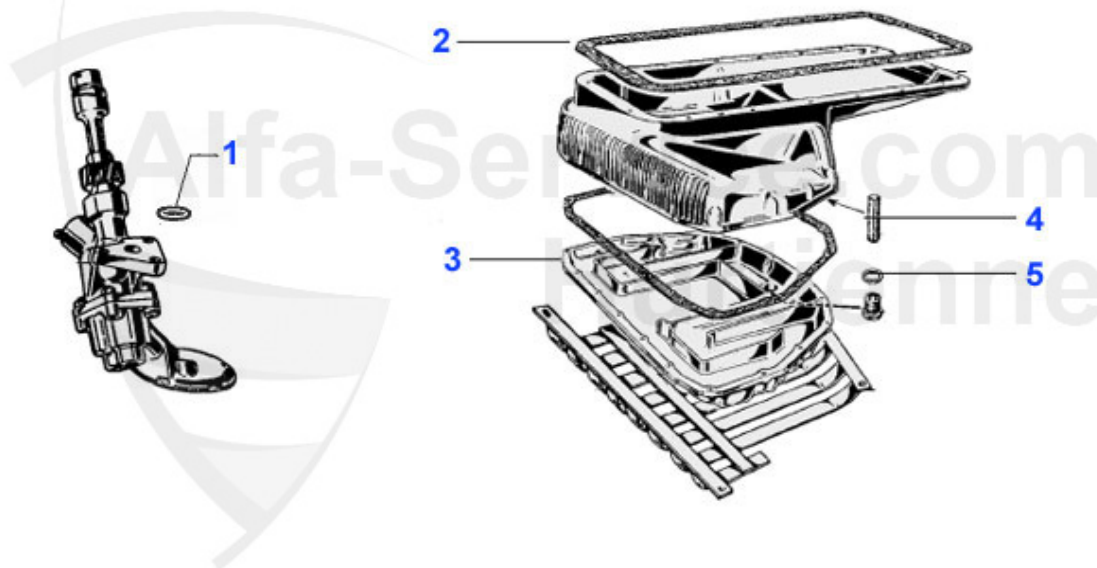

GT Bertone > ENGINE > ENGINE GASKETS > OIL PAN

1	02 073 0 0	O-RING OIL PUMP	1.54 EUR
2	02 062 0 0	UPPER OIL PAN GASKET WITH METAL	29.50 EUR
2	02 015 0 0	UPPER OIL PAN GASKET STD.	17.50 EUR
3	02 014 0 0	LOWER OIL PAN GASKET	6.00 EUR
4	02 051 0 0	"T" RUBBER GASKET OILPAN	4.11 EUR
5	01 006 0 0	COPPER WASHER SUMP PLUG	1.50 EUR