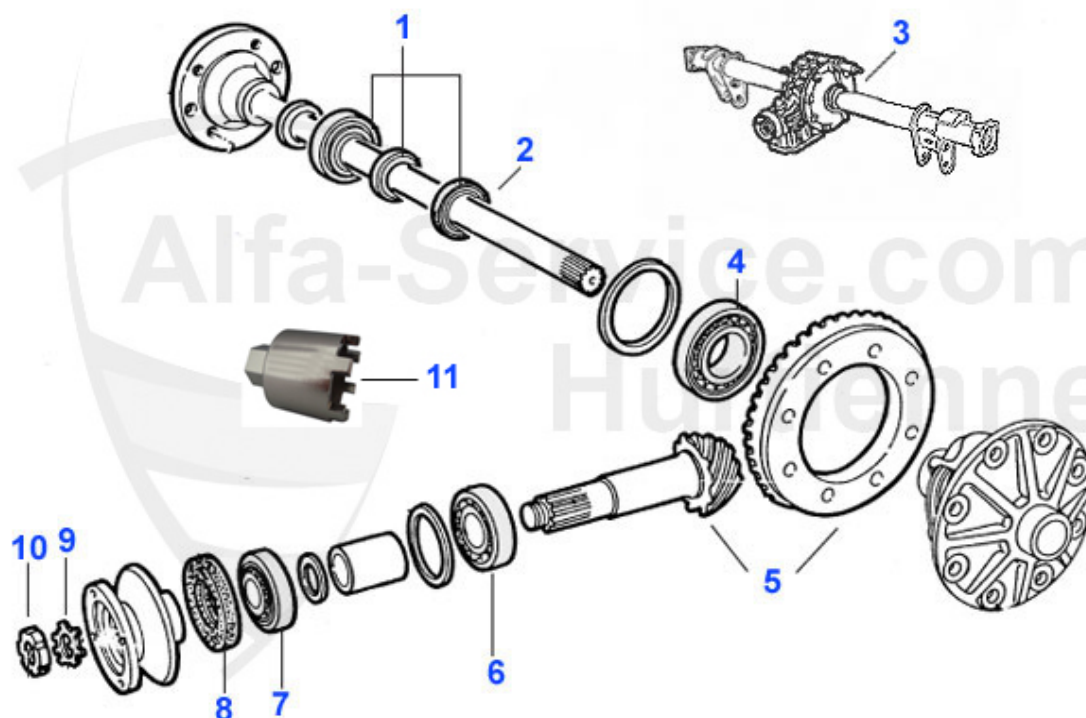

GT Bertone > ACTUATION > REAR AXLE > WHEEL BEARING/DIFFERENTIAL

1	12 156 0 0	WHEEL BEARING KIT 1972> WITH SHRINKING RING INCL. SEAL	63.30 EUR
1	12 155 0 0	REAR WHEEL BEARING SET UP TO 1972	69.40 EUR
2	02 028 0 0	OIL SEAL (34/52/10) REAR WHEEL BEARING 2nd SERIES	11.28 EUR
2	02 027 0 0	OIL SEAL (30/52/10) REAR WHEEL BEARING 1st SERIES	11.85 EUR
3	12 161 2 0	REAR AXLE 2000 Bertone - overhauled compl. Ratio 10/41	1107.93 EUR
4	12 051 0 0	DIFFERENTIAL BEARING 2000, AR 75 4 + 6 CYL.,RZ/SZ,ALFETTA AND GIULIETTA	43.99 EUR
4	12 096 0 0	SHOULDER BEARING - DIFF. 1300 - 1750	114.89 EUR
5	12 185 0 0	Teller/Kegelrad 10/43	***
6	12 090 0 0	REAR PINION BEARING 2000	84.00 EUR
6	12 107 0 0	REAR PINION BEARING 1300-1750	84.00 EUR
7	12 089 0 0	FRONT PINION BEARING 2000	47.40 EUR
7	12 142 0 0	FRONT PINION BEARING 1300-1750	59.19 EUR
8	02 026 0 0	OIL SEAL DIFFERENTIAL 2000 (45/74.5/12)	12.92 EUR
8	02 156 0 0	OIL SEAL (72/40/10) DIFFERTIAL 1750	12.92 EUR
8	02 053 0 0	OIL SEAL (40/72/16) DIFFERENTIAL 1300-1600	12.92 EUR
9	12 172 0 0	LOCK TAB differential 1600	4.50 EUR
10	12 182 0 0	Nut for diff. 2000	23.00 EUR
10	12 145 3 0	Nut for diff. 1300-1750	28.00 EUR
11	12 182 2W	DIFF. TOOL NUT 2000	69.81 EUR
11	12 182 1W	AUTOMOTIVE SPECIALITY TOOL DIFF. 1300-1750	69.81 EUR