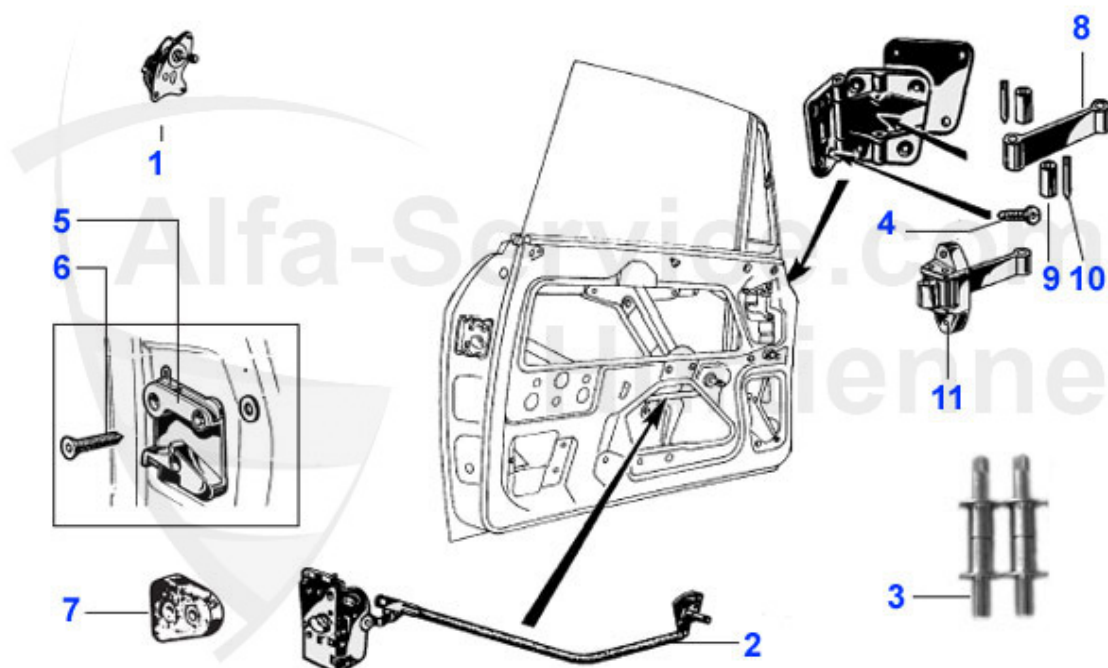

GT Bertone > BODY PARTS > DOOR MECHANIC

1	22 002 2 2	GT WINDOW REGULATOR right	71.00 EUR
1	22 002 2 1	GT WINDOW REGULATOR left	71.00 EUR
2	22 004 2 1	GT DOOR LOCK left	***
2	22 004 2 2	GT DOOR LOCK right	***
3	22 008 2 0	REPAIR KIT DOOR HINGES GT SET FOR ONE DOOR	31.00 EUR
4	22 014 0 0	SCREW FOR DOOR- AND BONNET HINGE M8x30 Bertone	1.00 EUR
5	22 016 0 1	LOCK STRIKER / producer: SAFE / Giulia/GT left	***
5	22 016 0 2	LOCK STRIKER / producer: SAFE / Giulia/GT right	***
6	22 017 0 0	SCREW FOR LOCK STRIKER	***
7	22 027 0 0	DOOR BUFFER GIULIA/GT	12.90 EUR
8	18 111 2 0	DOOR LIMITING STRAP GT 1. SERIES	29.90 EUR
9	22 032 3 0	ROLLER FOR DOOR LIMIT STRAP	2.59 EUR
10	22 006 3 0	PIN FOR DOOR LIMIT STRAP	2.40 EUR
11	22 033 2 0	GT DOOR CHECK 1st series complete	64.70 EUR