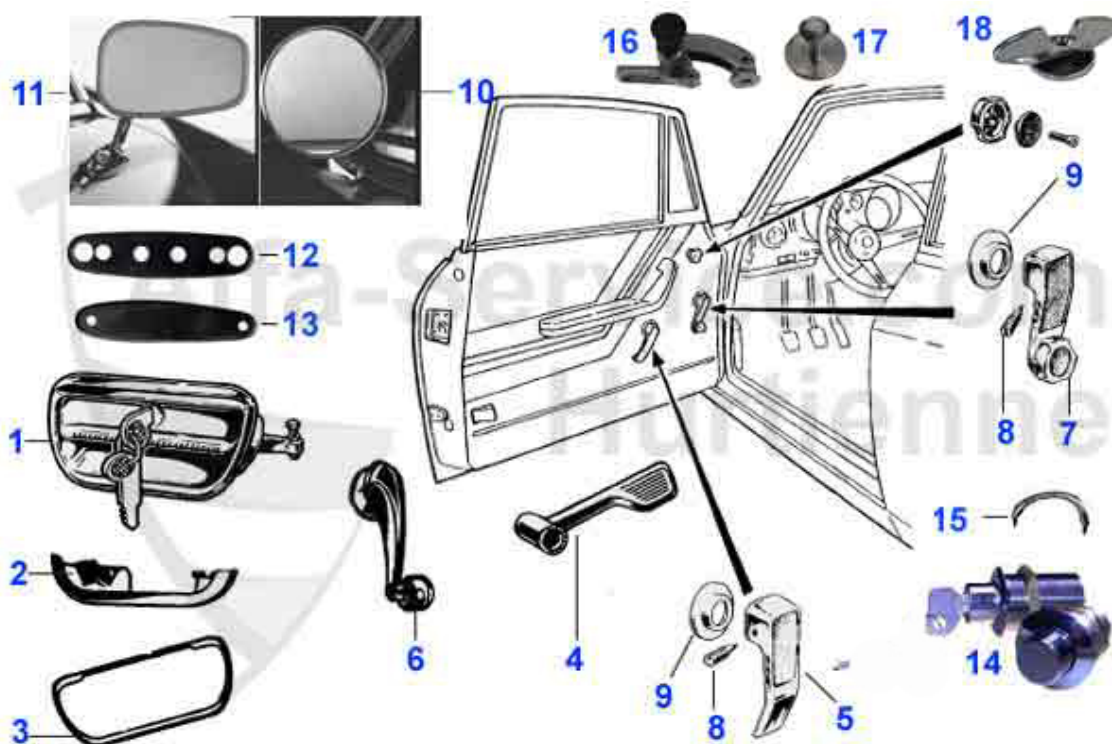

GT Bertone > BODY PARTS > CHROME PARTS > DOOR

1	19 036 2 0	GT DOOR HANDLE SET, one key	319.00 EUR
1	19 036 2 1	GT OUTER DOOR HANDLE left	159.00 EUR
1	19 036 2 2	GT OUTER DOOR OPENER right	159.00 EUR
2	19 106 2 0	HOLDING PANEL - DOOR HANDLE BERTONE	15.51 EUR
3	18 098 2 0	DOOR HANDLE RUBBER SEAL GT BERTONE	6.10 EUR
4	19 112 2 2	GT INNER DOOR HANDLE right, 1st series	21.00 EUR
4	19 112 2 1	GT INNER DOOR HANDLE left, 1st series	21.00 EUR
5	19 057 0 0	INNER DOOR HANDLE - all models	24.00 EUR
6	19 113 0 0	INNER WINDER CRANK - GT/Giulia 1st series	29.90 EUR
7	19 059 0 0	WINDOW CRANK - beg. from 74 / all models	24.50 EUR
8	19 137 0 0	SCREW FOR DOOR OPENER/WINDOW CRANK	3.90 EUR
9	20 104 0 0	PAD FOR WINDOW CRANK	2.80 EUR
10	19 017 0 0	MIRROR CHROME/ROUND WITH EMBLEM INCLUDING RUBBER UNDERLAY	39.00 EUR
11	19 073 3 0	RECTANGULAR DOOR MIRROR WITH RUBBER BASE	39.00 EUR
12	19 142 0 0	RUBBER PAD OVAL DOOR MIRROR	6.00 EUR
13	19 170 0 0	RUBBER PAD - DOOR MIRROR - round	6.00 EUR
14	19 037 0 0	Dooropener Set GTA	242.00 EUR
15	19 038 0 0	OUTER DOOR HANDLE GTA	57.12 EUR
16	19 189 2 1	REAR QUARTER WINDOW LATCH GT, WITH BLACK KNOB, LEFT SIDE	72.99 EUR
16	19 189 2 2	REAR QUARTER WINDOW LATCH GT, WITH BLACK KNOB, RIGHT SIDE	72.99 EUR
17	19 190 2 0	STOP BUTTON QUARTER WINDOW GT, STAINLESS STEEL	17.01 EUR
18	19 201 0 0	OPENER FOR TRIANGULAR WINDOW GT/GIULIA 1. SERIES	32.00 EUR