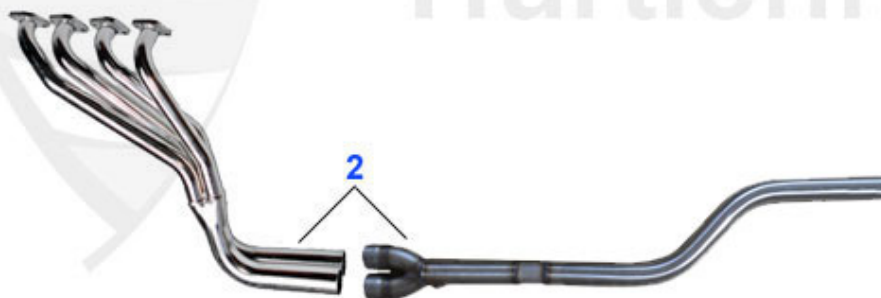

1	11 082 0 0	STAINLESS STEEL HEADER 40mm 1750-2000 STANDING AND HANGING PEDALS	776.45 EUR
1	11 083 0 0	STAINLESS STEEL HEADER 1300-1600	776.45 EUR
2	11 107 0 0	FAN-TYPE EXHAUST PIPE, CERAMIC SURFACE, 3 PIECES GIULIA, SPIDER, GT 1.3-2.0 L	***
2	11 034 0 0	HEADER chromed - GIULIA, GT and SPIDER EXCEPT MODELS SPIDER 90-93	538.00 EUR
3	11 084 0 0	SPORT EXHAUST SYSTEM GT BERTONE 1750 - 2000	1390.00 EUR
3	11 085 0 0	Sport Auspuffanlage 1300-1600r. Giulia und GT Bertone Edelstahl Rohrdurchmesser Mittel- u. Endtopf 57mm	1390.00 EUR
4	11 090 0 0	FRONT PIPE SPORT STAINLESS STEEL, REPLACES FRONT MUFFLER, FITS ALL 105/115 MODELS WITHOUT CAT. (MAY NEED MODIFICATION)	59.50 EUR