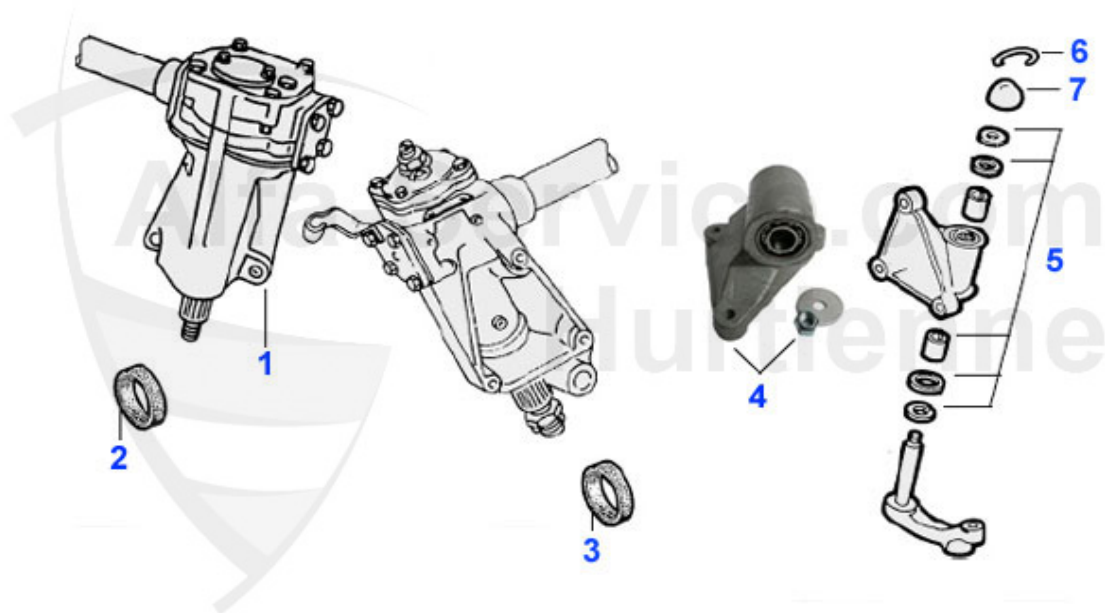

GT Bertone > STEERING > STEERING BOX

1	06 032 0 0	EXCHANGE STEERING GEAR BURMANN	***
2	06 016 0 0	OIL SEAL (40/28/7) steering gear BURMANN	20.31 EUR
3	06 017 0 0	OIL SEAL (42,5/28/8) steering gear ZF	19.18 EUR
4	06 034 0 0	IDLER BOX WITH BEARING	97.07 EUR
5	06 008 0 0	REPAIR SET IDLER ARM	39.50 EUR
6	06 027 0 0	CLAMP FOR CAP 06 026 0 0	5.02 EUR