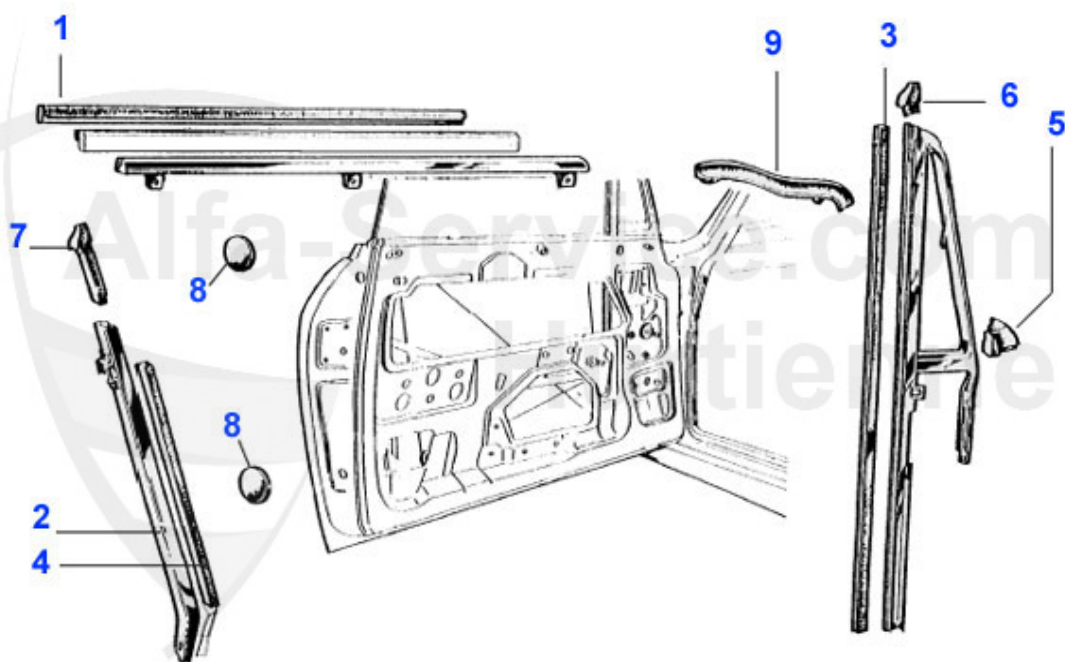

GT Bertone > BODY PARTS > RUBBER/GLASS PARTS > DOOR

1	18 020 2 0	HORIZONTAL DOOR WINDOW FELT GT BERTONE AND GIULIA REAR	12.50 EUR
2	18 019 2 1	GT REAR WINDOW GUIDE left	41.65 EUR
2	18 019 2 2	GT REAR WINDOW GUIDE right	41.65 EUR
3	18 017 2 0	GT FRONT DOOR WINDOW CHANEL BRUSH	7.49 EUR
4	18 018 2 0	GT REAR DOOR WINDOW CHANEL BRUSH	4.62 EUR
5	18 021 2 1	GT RUBBER SEAL QUARTERLIGHT TO DOOR LEFT	9.64 EUR
5	18 021 2 2	GT RUBBER SEAL QUARTERLIGHT TO DOOR RIGHT	9.64 EUR
6	18 109 2 1	GT QUARTERLIGHT TOP DOOR SEAL left	9.23 EUR
6	18 109 2 2	GT QUARTERLIGHT TOP DOOR SEAL right	9.23 EUR
7	18 022 2 2	DOOR GLASS RUNNER END SEAL, RIGHT	13.85 EUR
7	18 022 2 1	DOOR GLASS RUNNER END SEAL, LEFT	13.85 EUR
8	18 023 2 0	DOOR BUNGS	2.67 EUR
9	18 095 2 1	GT FRONT OF DOOR RAIN SEAL left	10.06 EUR
9	18 095 2 2	GT FRONT OF DOOR RAIN SEAL right	10.06 EUR