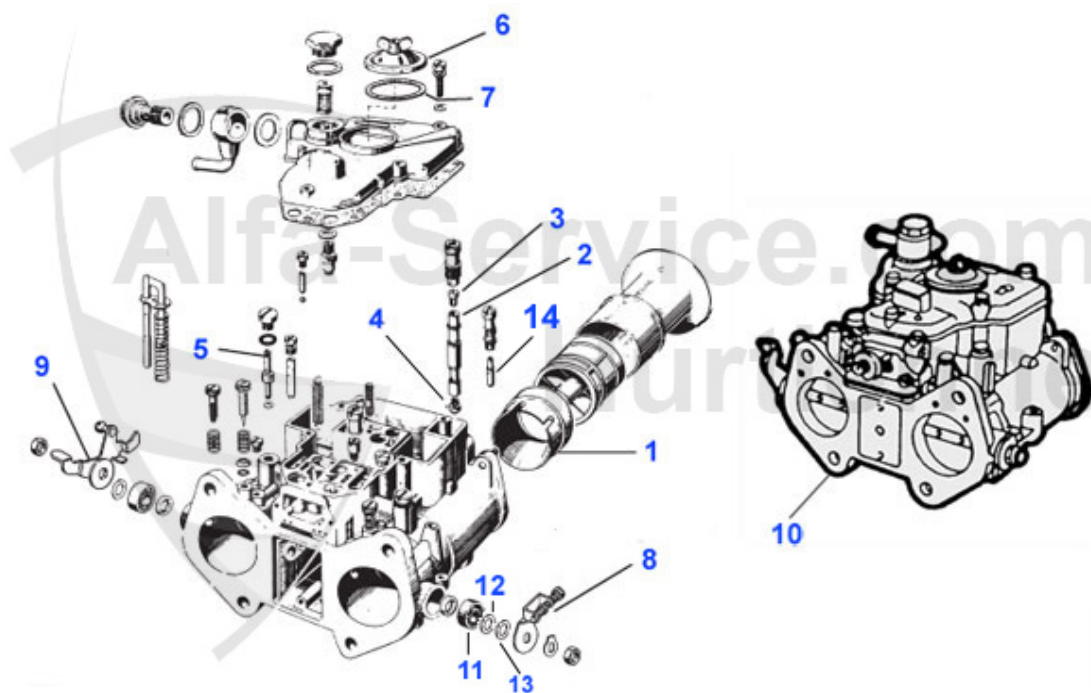

GT Bertone > FUEL SYSTEM > CARBURETTORS AND PARTS

1	03 297 0 0	Venturi Rohr 30mm für WEBER 40mm Vergaser	28.52 EUR
1	03 298 0 0	VENTURI 32mm FOR 40mm WEBER	29.50 EUR
2	03 299 0 0	EMULSION TUBE F16	24.00 EUR
2	03 300 0 0	EMULSION TUBE F9	24.00 EUR
3	03 454 0 0	AIR JET 175	5.44 EUR
3	03 455 0 0	AIR JET 180	5.44 EUR
3	03 456 0 0	AIR JET 185	5.44 EUR
3	03 457 0 0	AIR JET 190	5.44 EUR
3	03 458 0 0	AIR JET 195	6.50 EUR
3	03 460 0 0	AIR JET 205	5.44 EUR
3	03 461 0 0	AIR JET 210	5.44 EUR
3	03 453 0 0	AIR JET 165	5.44 EUR
3	03 452 0 0	AIR JET 160	5.44 EUR
3	03 463 0 0	AIR JET 245	5.44 EUR
3	03 459 0 0	AIR JET 200	5.44 EUR
3	03 451 0 0	AIR JET 155	5.44 EUR
3	03 462 0 0	AIR JET 220	5.44 EUR
3	03 450 0 0	AIR JET 150	5.44 EUR
4	03 412 0 0	MAIN AIR JET 170	5.55 EUR
4	03 401 0 0	MAIN AIR JET 115	5.55 EUR
4	03 405 0 0	MAIN JET 135	5.55 EUR
4	03 409 0 0	MAIN AIR JET 155	5.55 EUR
4	03 408 0 0	MAIN AIR JET 150	5.55 EUR
4	03 406 0 0	MAIN AIR JET 140	5.55 EUR
4	03 404 0 0	MAIN AIR JET 130	5.55 EUR
4	03 403 0 0	MAIN AIR JET 125	5.55 EUR
4	03 407 0 0	MAIN AIR JET 145	5.55 EUR
4	03 411 0 0	MAIN AIR JET 165	5.55 EUR
4	03 413 0 0	MAIN AIR JET 175	5.55 EUR
4	03 414 0 0	MAIN AIR JET 180	5.55 EUR