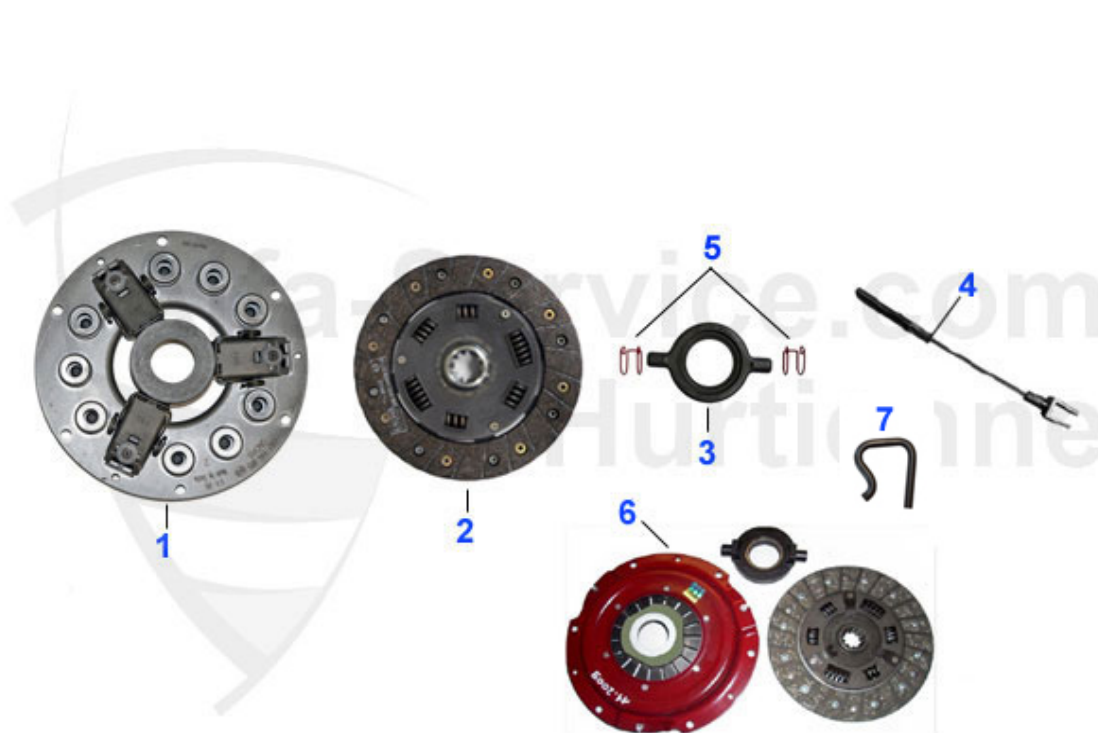

GT Bertone > ACTUATION > CLUTCH > MECHANICAL

1	09 031 0 0	PRESSURE PLATE MECHANICAL F & S	218.96 EUR
2	09 029 0 0	CLUTCH DISC mechanical clutch	95.90 EUR
2	09 030 0 0	MECH. CLUTCH DISC - original Fichtel & Sachs	159.00 EUR
3	09 032 0 0	CLUTCH RELEASE BEARING MECHANICAL	49.39 EUR
4	09 028 0 0	CLUTCH CABLE MECHANICAL CLUTCH	19.50 EUR
5	09 040 0 0	CLAMP FOR RELEASE BEARING 1. SERIES	4.50 EUR
6	09 056 0 0	CLUTCH KIT 105 1. SERIES MODIFIED FOR ALL 105 MODELS 1. SERIES WITH MECHANICAL CLUTCH 200mm SUBSTITUTES THE ORIGINAL VERSION AND HAS THE LATEST TECHNIQUE	282.80 EUR
7	09 042 0 0	MOUNTING BRACKET CLUTCH RELEASE BEARING 1. SERIES ORIGINAL VERSION	4.69 EUR