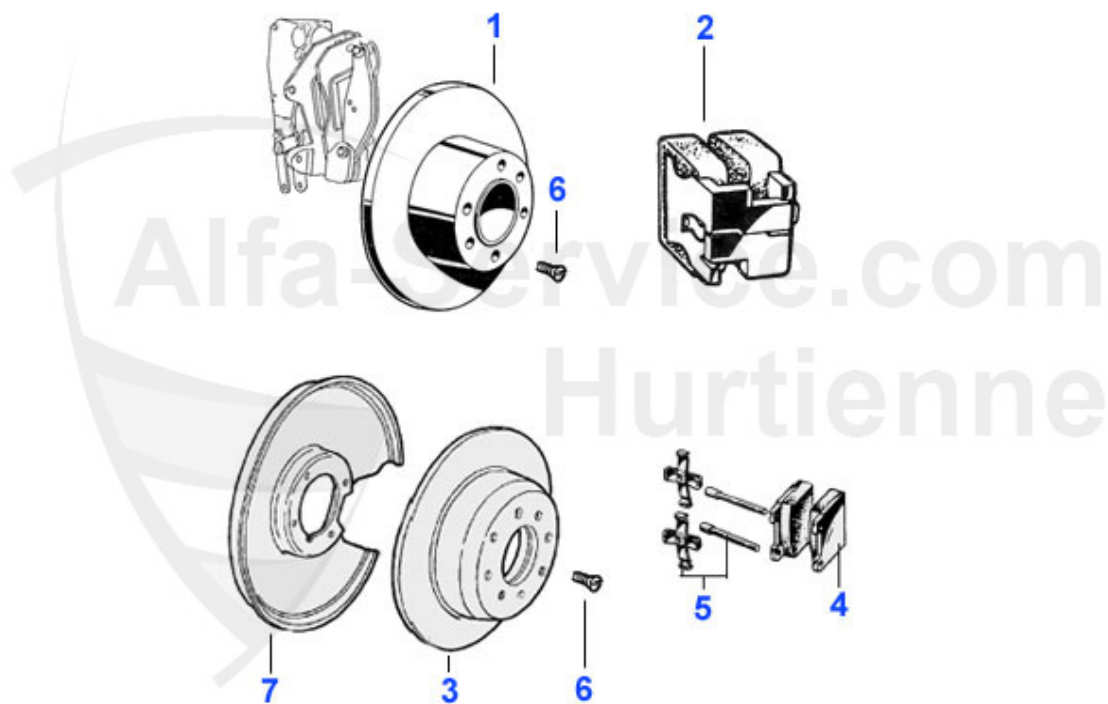

GT Bertone > BRAKE SYSTEM > REAR BRAKE > BRAKE DISCS/PADS

1	13 103 0 0	REAR BRAKE DISC DUNLOP	***
2	13 101 0 0	REAR BRAKE PADS DUNLOP	136.90 EUR
3	13 003 0 0	REAR BRAKE DISC 1300 - 2000	48.00 EUR
4	13 006 0 0	REAR BRAKE PADS 1300-2000	23.18 EUR
4	13 006 F F	BRAKE PADS FERODO 1300-2000 rear	39.90 EUR
5	13 009 0 0	MOUNTING KIT REAR BRAKE PADS	8.10 EUR
6	13 056 0 0	MOUNTING SCREW FOR REAR BRAKE DISC	1.59 EUR
7	13 050 0 0	SPLASH SHIELD REAR	40.01 EUR