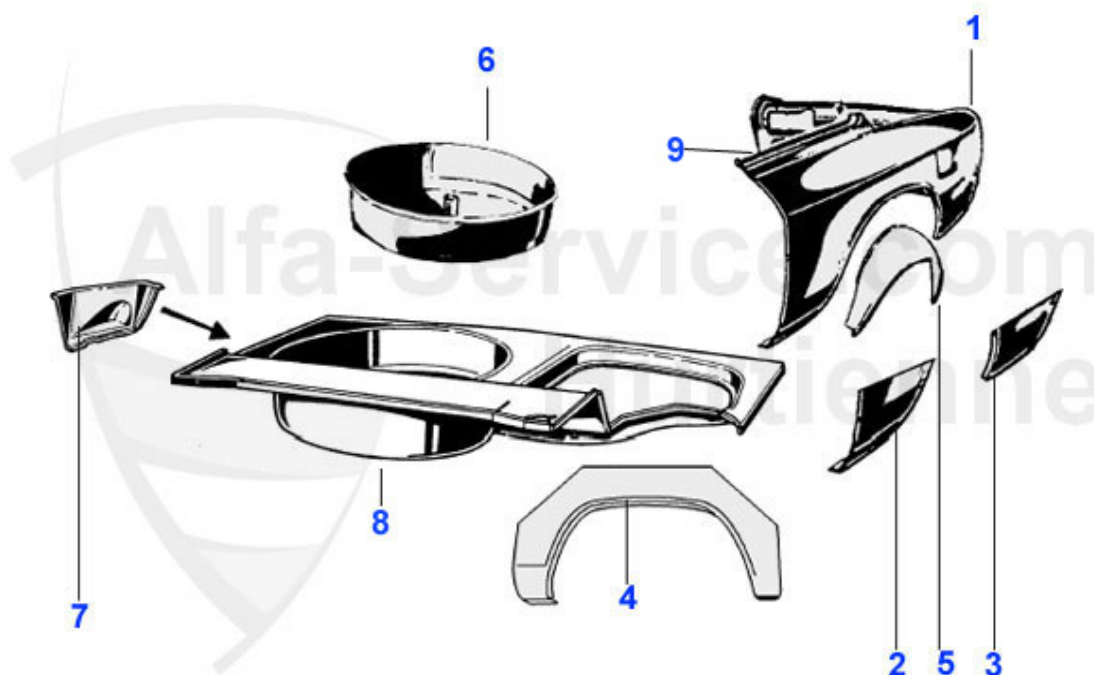

GT Bertone > BODY PARTS > BODY PANELS > REAR WINGS/TRUNK

1	15 025 2 1	GT REAR FENDER left	775.00 EUR
1	15 025 2 2	GT REAR FENDER right	775.00 EUR
1	15 025 A 1	REAR WING LEFT GT BERTONE 1969-77 ALUMINIUM	994.99 EUR
1	15 025 A 2	REAR WING RIGHT GT BERTONE 1969-77 ALUMINIUM	994.99 EUR
1	15 177 2 1	SIDE PART LEFT, LOWER HALF GT 64-67 1.SERIES, SMALL WHEEL CUTOUT	299.00 EUR
1	15 177 2 2	SIDE PART RIGHT,LOWER HALF GT 64-67 L 1. SERIES, SMALL WHEEL CUTOUT	299.00 EUR
1	15 024 2 2	SIDE PANEL GT BERTONE 64-67 RIGHT	690.00 EUR
1	15 024 2 1	SIDE PANEL GT BERTONE 64-67 LEFT	690.00 EUR
2	15 176 2 1	GT REPAIR PANEL REAR FENDER B-PILLAR left	50.00 EUR
2	15 176 2 2	GT REPAIR PANEL REAR FENDER B-PILLAR right	50.00 EUR
3	15 036 2 1	GT REPAIR PANEL - REAR FENDER left	39.00 EUR
3	15 036 2 2	GT REPAIR PANEL REAR FENDER right	39.00 EUR
4	15 276 2 1	GT REPAIR PANEL REAR WHEELARCH left restoration quality	89.00 EUR
4	15 276 2 2	GT REPAIR PANEL REAR WHEELARCH right restoration quality 68-76	89.00 EUR
5	15 167 2 2	GT REAR OUTER WHEELHOUSE right	195.01 EUR
5	15 167 2 1	GT REAR OUTER WHEELHOUSE left	195.01 EUR
6	15 018 0 0	SPARE WHEEL WELL	109.00 EUR
7	15 222 2 2	GT CONNECTING PANEL/TRUNK FLOOR-SIDE PART rear, right	60.32 EUR
8	15 411 2 0	BOOTFLOOR FOR GT BERTONE,NEEDS MODIFICATION!!!	358.00 EUR
9	15 028 2 1	REPAIR PANEL REAR FENDER UPPER LEFT GT	79.00 EUR
9	15 028 2 2	REPAIR PANEL FENDER GUARD UPPER RIGHT GT	79.00 EUR