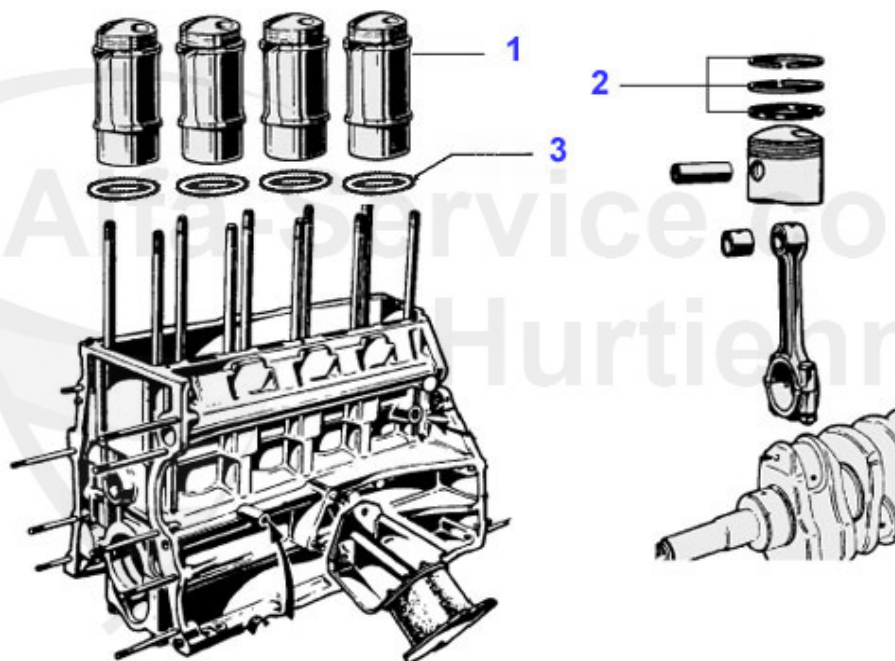

GT Bertone > ENGINE > ENGINE BLOCK > PISTON/LINER

1	03 210 0 0	PISTON + LINER SET 2000, ALFETTA MOTRONIC, 105 MODELS 2000 >1990	***
1	03 289 0 0	LINER 1750 80 mm d.	99.50 EUR
1	03 288 0 0	LINER FOR PISTON 1600 78mm	99.50 EUR
1	03 281 0 0	LINER 2000 84mm d.	89.90 EUR
1	03 001 0 0	PISTON + LINER SET 1300 3001 000	529.00 EUR
1	03 002 0 0	PISTON + LINER SET 1600, 4 pieces	539.00 EUR
1	03 003 0 0	PISTON + LINER SET 1750 3002 001 4 pieces	539.00 EUR
1	03 004 0 0	PISTON + LINER SET 2000 3003 000 4 pieces	539.00 EUR
1	03 287 0 0	LINER 1300 74MM	99.50 EUR
1	03 140 0 0	PISTON + LINER SET 2000 HIGH COMPRESSION (10.4:1) 3004 600	559.00 EUR
2	03 271 0 0	PISTON RING SET 1600 1.5/1.75/3.5mm (FOR 4 PISTONS)	141.50 EUR
2	03 224 0 0	PISTON RING SET 1750 1.5/1.75/4.0mm (FOR 4 PISTONS)	141.50 EUR
2	03 223 0 0	PISTON RING SET 1750 1.5/1.75/3.5mm (FOR 4 PISTONS)	141.50 EUR
2	03 113 0 0	PISTON RING SET 1300 1.5/1.75/4mm (FOR 4 PISTONS)	141.50 EUR
2	03 092 0 0	PISTON RING SET 2000 1.5/1.75/4.5mm (FOR 4 PISTONS)	141.50 EUR
2	03 091 0 0	PISTON RING SET 1600 1.5/1.75/4.0mm FOR 4 PISTONS)	141.50 EUR
2	03 293 0 0	PISTON RING SET 2000 1.5/1.75/4mm (FOR 4 PISTONS)	141.50 EUR
3	03 090 0 0	LINER RUBBER SEAL 2000	2.30 EUR
3	03 087 0 0	LINER RUBBER SEAL 1300	2.30 EUR
3	03 088 0 0	LINER RUBBER SEAL 1600/1750	2.30 EUR