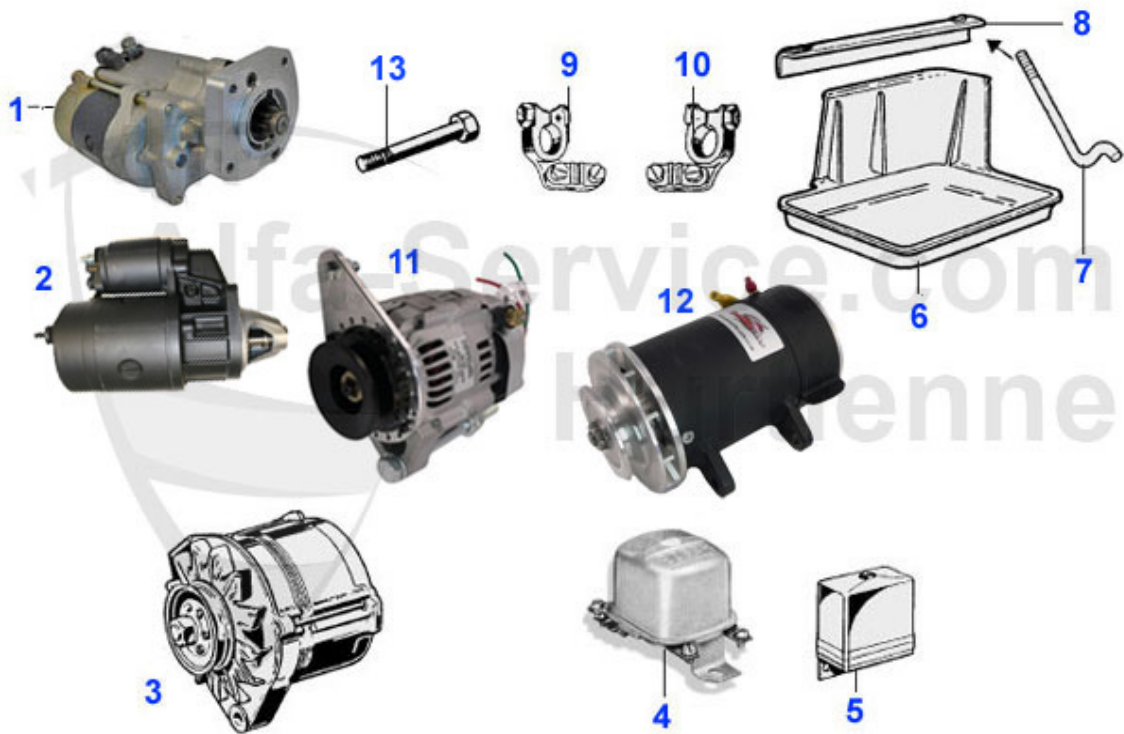

GT Bertone > ELECTRIC > STARTER/GENERATOR

1	14 044 0 0	HIGH POWER STARTER 9 TEETH (1 KW) huge increase in cranking power draws less current ensuring starts engine even direct replacement for original	329.00 EUR
1	14 059 0 0	High performance Startmotor 8 teeth lightweight, geared starter motor draws less current ensuring starts engine even direct replacement for original	329.00 EUR
2	14 035 0 0	STARTER 9 TEETH, NEW PART!!! MORE LIGHT MODERN VERSION INCL. FITTING BOLT	195.01 EUR
2	14 037 0 0	STARTER 8 TEETH, NEW PART!!! MORE LIGHT MODERN VERSION INCL. FITTING BOLT	195.01 EUR
2	14 016 0 0	STARTER (EXCHANGE PART) - 8 tooth	***
2	14 017 0 0	STARTER, 9 TEETHS GIULIA,SPIDER,GT, GIULIETTA,ALFETTA,75,90	171.32 EUR
3	14 043 0 0	Generator 45A external controller Alfetta,Giulietta,GTV(116),Giulia,Spider Bertone	173.37 EUR
3	14 018 0 0	GENERATOR 45A - external controller alfetta, giulietta, GTV (116), giulia, spider, bertone	173.37 EUR
3	14 068 0 0	DIRECT-CURRENT GENERATOR (exch.-part)	379.00 EUR
3	14 077 0 0	GENERATOR 55A 75,90, alfetta, giulietta, GTV (116), spider (115), 105 er EXCHANGE PART-PLEDGE EUR 43,10	183.12 EUR
4	14 121 0 0	VOLTAGE REGULATOR FOR BOSCH REGULATOR 1st series	189.00 EUR
5	14 070 0 0	VOLTAGE REGULATOR FOR 45A GENERATOR	34.06 EUR
6	16 124 0 0	PLASTIC PAN FOR BATTERY (engine with fuel injection)	***
6	14 025 0 0	PLASTIC PAN FOR BATTERY	27.91 EUR
7	14 026 0 0	THREADED ROD FOR HOLDING ANGLE	8.50 EUR
8	14 027 0 0	HOLDING ANGLE BATTERY	17.01 EUR
9	16 110 0 0	BATTERIE POLE PLUS	4.31 EUR
10	16 111 0 0	BATTERY POLE MINUS	4.31 EUR
11	14 204 0 0	LIGHTWEIGHT RACE ALTERNATOR 45A (only 2,85KG) WITH BUILT IN COOLING FANS, EASY TO FIT	333.10 EUR
12	14 065 0 0	LIGHTWEIGHT ALTERNATOR FOR CARS FROM 1962-69,ALUMINIUM BODY 45A OUTPUT 1,5Kg.LIGHTER	489.99 EUR
13	14 093 0 0	STARTER MOTOR BOLT	7.85 EUR