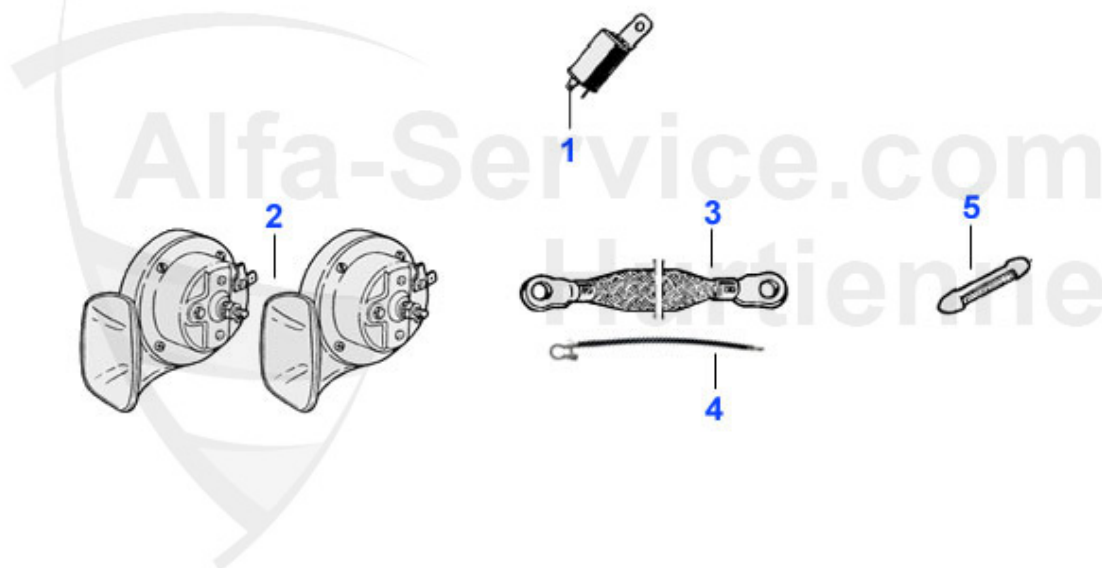

1	14 075 0 0	FLASH RELAY 105er 6,33,75,90,164, sud, sprint, alfetta giulietta, spider(115), gtv(116)	18.50 EUR
2	16 112 0 0	HORN SET (high/low)	45.65 EUR
3	16 107 0 0	GROUND STRAP - lengths 150 mm	4.90 EUR
3	16 123 0 0	GROUND STRAP transmission/chassis	8.70 EUR
4	16 184 0 0	GROUND STRAP incl. pole terminal	13.74 EUR
5	16 185 0 0	BAKELIT FUSE BLISTER 1X2A glass 1X5A 3X8A 3X16A 2X25A	1.70 EUR