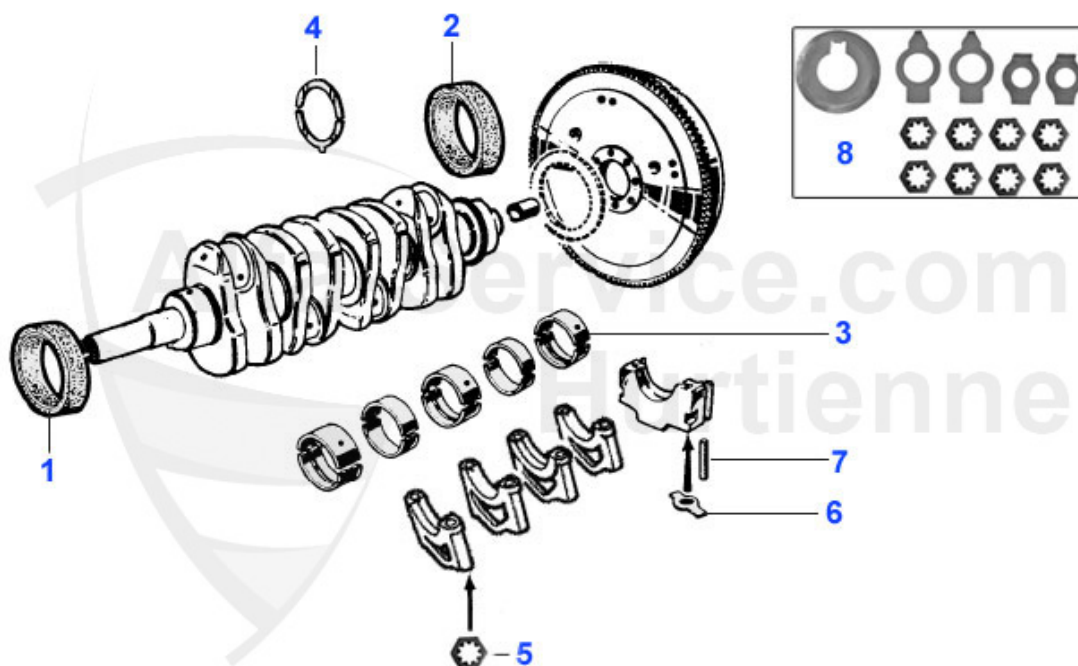

GT Bertone > ENGINE > ENGINE BLOCK > CRANKSHAFT 2

1	02 022 0 0	OIL SEAL (35/50/10) CRANKSHAFT FRONT	7.95 EUR
2	02 023 0 0	OIL SEAL (82/105/12) CRANKSHAFT REAR 105 MODELS >1989, ALFETTA, GIULIETTA, 75, 90, GTV (116), MONTREAL	18.30 EUR
3	03 075 0 0	1300 - 2000 MAIN BEARING 0.30	71.40 EUR
3	03 009 0 0	1300 - 2000 MAIN BEARING SET STD.	47.50 EUR
3	03 076 0 0	MAIN BEARING 1300-2000 0.40	71.40 EUR
3	03 010 0 0	MAIN BEARINGS 1300 - 2000 0,10 OVERSIZE	53.00 EUR
3	03 011 0 0	1300 - 2000 MAIN BEARING 0.20	53.00 EUR
4	03 081 0 0	OE. 60743567 THRUST WASHER STD.	18.00 EUR
5	03 270 0 0	LOCKING PLATE 1/2/3/4 main bearing set	1.70 EUR
6	03 149 0 0	LOCKING PLATE 5th Main Bearing 5th main bearing set	1.50 EUR
7	03 158 0 0	RUBBERBAND 5th MAIN BEARING	3.20 EUR
8	03 273 0 0	LOCKING PLATE SET main bearing set, cam shaft, pulley in front	19.50 EUR