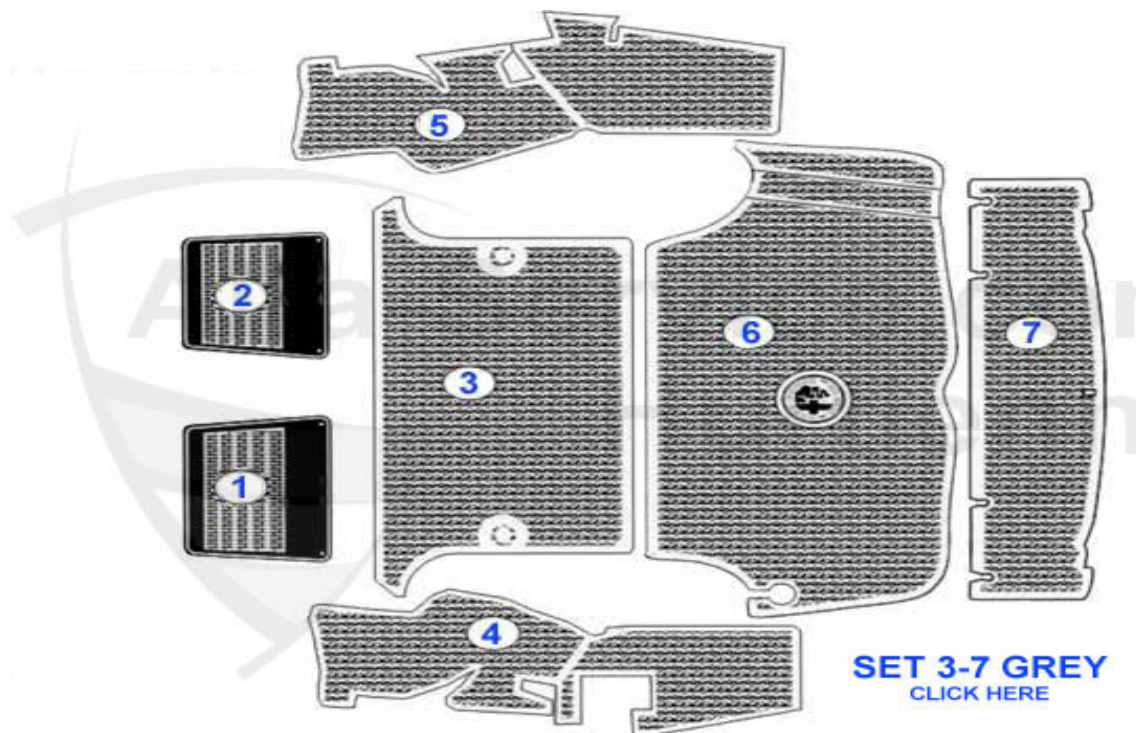

GT Bertone > INTERIOR > FLOORING > RUBBER MATS 1750-2000

1	20 170 2 1	RUBBER MAT/GTV 1750-2000/FLOOR left	57.00 EUR
2	20 170 2 2	RUBBER MAT - GTV 1750-2000 - FLOOR right	57.00 EUR
3	20 197 2 0	RUBBER MAT - TRUNK FRONT GT/GIULIA	116.95 EUR
4	20 196 2 1	RUBBER MAT - GTJ - Trunk side left (black)	110.79 EUR
5	20 196 2 2	RUBBER MAT - GT Trunk right	110.79 EUR
6	20 171 2 0	RUBBER MAT - TRUNK - GT black	132.34 EUR
7	20 198 2 0	RUBBER MAT FOR REAR PANEL - GT inside	115.00 EUR
9	20 373 2 0	SET OF RUBBER MATS / GT TRUNK (GREY)	629.00 EUR