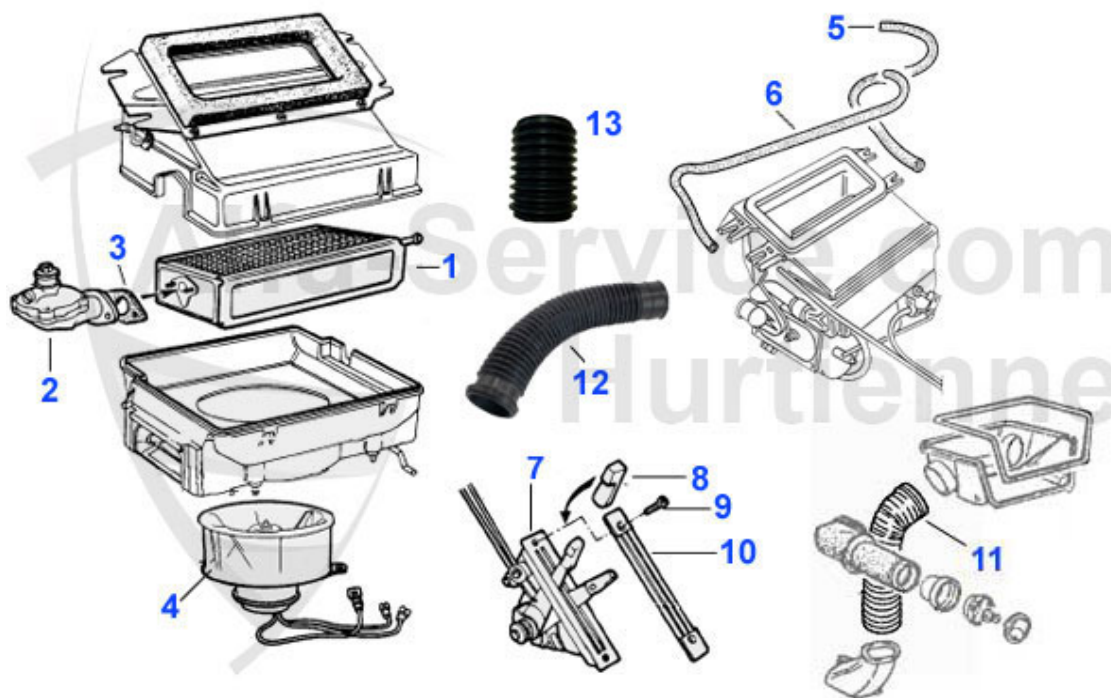

GT Bertone > HEATER/BLOWER > HEATER 2nd SERIES

1	08 029 0 0	HEAT EXCHANGER	151.36 EUR
2	08 005 0 0	HEATER VALVE 2nd SERIES PLASTIC HOUSING, ONE HOSE CONNECTION, SCREWED TO THE HEATER	48.50 EUR
3	08 035 0 0	GASKET for HEATER VALVE - 2nd series	3.80 EUR
4	14 023 0 0	BLOWER MOTOR / GIULIA AND BERTONE GT	139.00 EUR
5	08 023 0 0	HOSE-HEATER WATERPUMP	11.50 EUR
6	08 022 0 0	HEATER HOSE (2nd series)-intake manifold	15.68 EUR
7	08 013 3 0	HEATER LEVER UNIT FOR GT/SPIDER/ GUILIA, WITH MIDDLE CONSOLE	***
8	20 129 0 0	PLASTIC CAP FOR HEATER LEVER black (original)	4.41 EUR
8	19 162 0 0	PLASTIC CAP FOR HEATER LEVER CHROMED	8.10 EUR
9	19 175 0 0	STAINLESS STEEL SCREW FIXING COVER	1.33 EUR
10	19 123 3 0	FINISHER FOR HEATER OPERATION - CHROMED	29.50 EUR
11	08 074 0 0	TUBE f. HEATING SYSTEM UNIVERSAL 57.2 mm x 180 cm	55.50 EUR
12	08 078 2 0	AIR HOSE 105 GTV 2.0 DASHBOARD LEFT/RIGHT	55.00 EUR
13	08 081 2 0	Luftdüsenschlauch mitte GT-Bertone 1300-1750	22.00 EUR