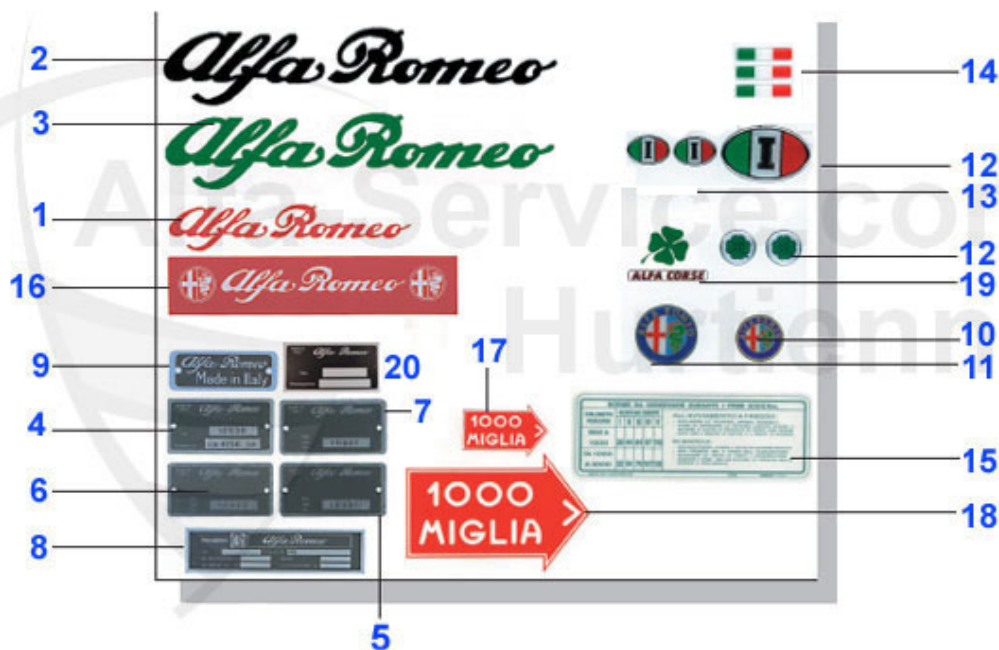

GT Bertone > MISC: PARTS > DECALS 1

1	26 245 0 0	STICKER "ALFA ROMEO" 40x200 white	4.30 EUR
1	26 246 0 0	STICKER "ALFA ROMEO" 40x200 mm red	4.30 EUR
2	26 050 0 0	STICKER "ALFA ROMEO" 60x315 mm white	***
2	26 051 0 0	STICKER "ALFA ROMEO" 60x315 mm black	9.31 EUR
3	26 052 0 0	STICKER "ALFA ROMEO" 60x315 mm red	9.31 EUR
3	26 079 0 0	STICKER "ALFA ROMEO" green	9.31 EUR
4	26 053 0 0	ID PLATE SHEET METAL - type 10530 1300 GT Junior / engine compartment	***
5	26 094 0 0	ID PLATE 10591 ROUNDTAIL 1300	***
6	26 095 0 0	ID PLATE 10503 ROUNDTAIL 1600	***
7	26 096 0 0	ID PLATE 10557 ROUNDTAIL 1750	***
8	26 058 0 0	ID PLATE (in German language)	8.79 EUR
9	26 240 0 0	PLATE "ALFA ROMEO MADE IN ITALY"	9.81 EUR
10	26 029 0 0	BADGE "ALFA LOGO" 2 pieces - 30 mm	4.00 EUR
11	26 030 0 0	BADGE "ALFA ROMEO" self-adhesive/ round 52 mm	***
12	26 032 0 0	NATIONALITY PLATE 36x25mm ITALY self-adhesive - oval/2 pieces	4.00 EUR
13	26 033 0 0	NATIONALITY PLATE 77x51mm ITALY self-adhesive / oval	***
14	26 035 0 0	ITALIAN FLAG 47x12 self-adhesive square / coated - 3 pieces	***
15	26 076 0 0	STICKER "RUNNING-IN INSTRUCTION" 1.75/2.0	16.51 EUR
15	26 075 0 0	STICKER "RUNNING-IN INSTRUCTION" 1600	16.51 EUR
15	26 074 0 0	STICKER "RUNNING-IN INSTRUCTION" 1.3	16.51 EUR
16	26 077 0 0	BATTERY STICKER "ALFA ROMEO" red/white	5.70 EUR
17	26 203 0 0	STICKER "MILLE MIGLIA" small	2.59 EUR
18	26 204 0 0	STICKER "MILLE MIGLIA" large	3.50 EUR
19	26 206 0 0	STICKER "ALFA CORSE" triangle with clover leaf	4.30 EUR
20	26 073 0 0	VIN PLATE BLANK, 85x45mm	16.70 EUR
20	26 059 00	Typenschild Gta 1600 (10502/A) Alu 45x85mm	21.50 EUR
21	26 251 0 0	Aufkleber-Satz, Kleeblatt auf weiß. Dreieck li./re. ca 14x14x14cm	9.50 EUR