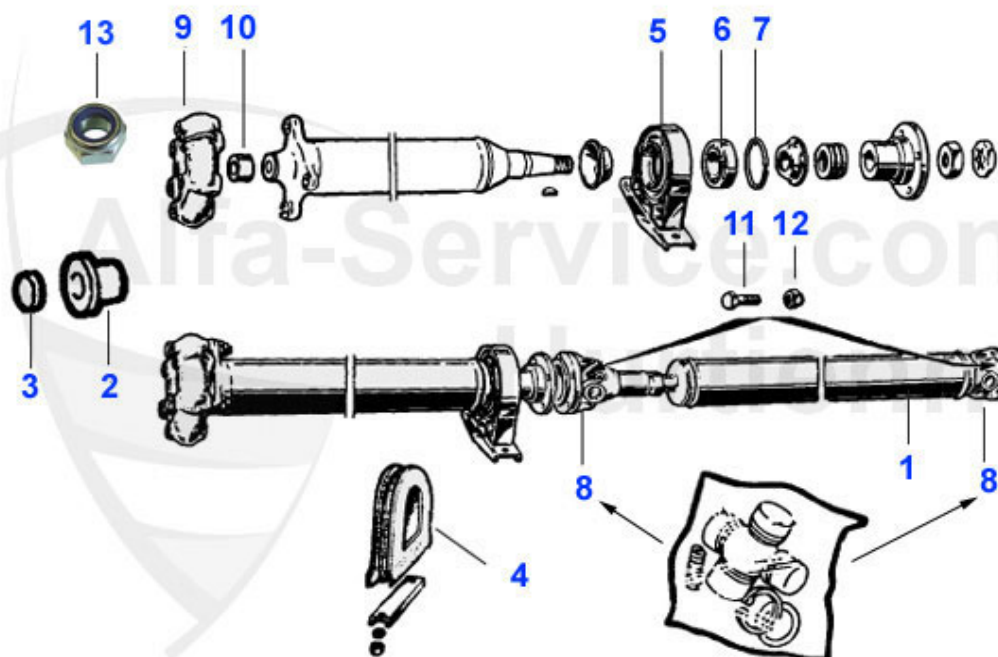

GT Bertone > ACTUATION > PROPSHAFT

1	05 006 2 0	EXCHANGE DRIVE SHAFT BERTONE PLEDGE 50 EURO	173.37 EUR
1	05 023 2 0	EXCHANGE DRIVESHAFT GT 8MM	173.37 EUR
1	05 200 2 0	REAR DRIVESHAFT GT BERTONE,HD SLIDE 9mm HOLE,NEW PART NO DEPOSIT	225.01 EUR
2	05 016 0 0	BUSHING FOR FRONT DRIVE SHAFT	35.70 EUR
3	05 015 0 0	PRESSURE PIECE - bushing drive shaft	4.64 EUR
4	05 005 0 0	CENTER BEARING RUBBER 1964-68	22.90 EUR
5	05 022 0 0	PROPSHAFT CENTER SUPPORT Heavy Duty, 80 shore	69.90 EUR
5	05 002 0 0	1300 - 2000 PROPSHAFT MOUNT	47.01 EUR
6	05 003 0 0	SHELL FOR PROPSHAFT MOUNT	17.20 EUR
7	05 012 0 0	SAFETY RING	2.90 EUR
8	05 019 0 0	UNIVERSAL JOINT 64 - 66 (23,84 x 61,30)	39.00 EUR
8	05 001 0 0	UNIVERSAL JOINT 1966 - 93 (24 x 63,10)	32.80 EUR
9	05 004 0 0	FRONT PROPSHAFT COUPLING PIRELLI	49.04 EUR
9	05 004 5 0	PROP SHAFT HEAVY DUTY 70 SHORE	65.00 EUR
10	05 014 0 0	RUBBER BUMP TRANSMISSION/DRIVESHAFT FRONT	4.90 EUR
11	05 020 0 0	SCREW DRIVE SHAFT 9 mm	4.11 EUR
12	05 021 0 0	NUT DRIVE SHAFT 9 mm	2.11 EUR
13	05 026 0 0	Stopmutter Hardyscheibe- Kardanwelle	1.59 EUR