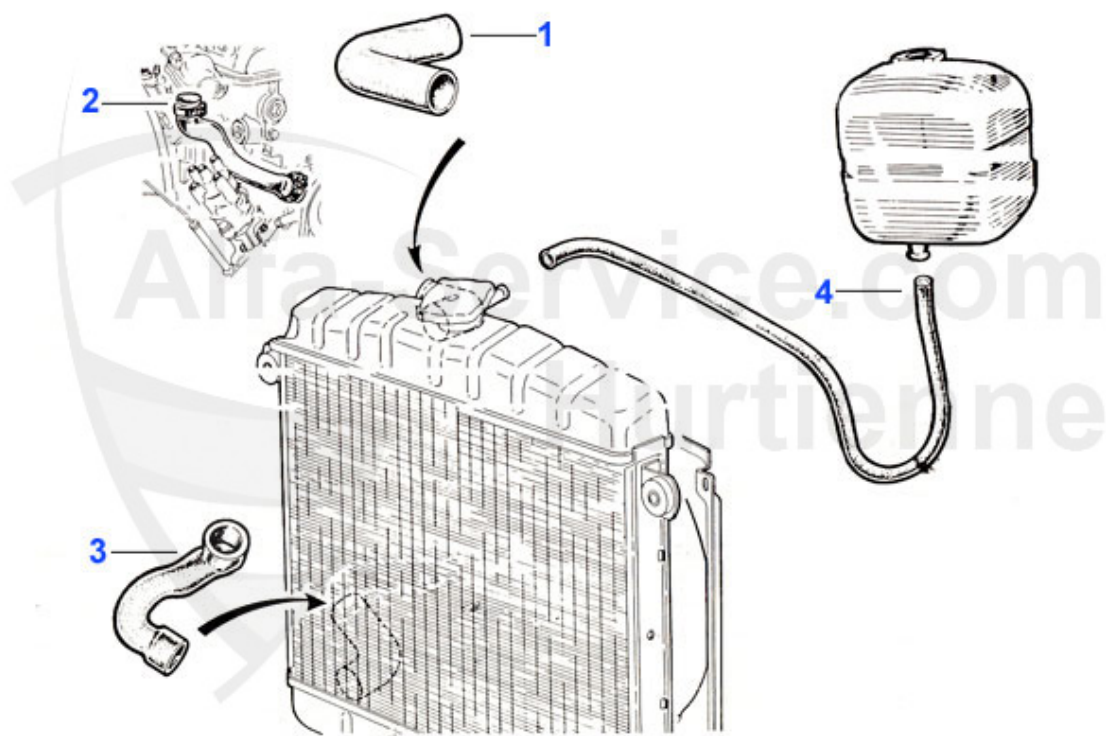

1	08 016 0 0	UPPER RADIATOR HOSE - 2nd series	13.80 EUR
2	08 017 0 0	RADIATOR HOSE / WATER PUMP-INTAKE MANIFOLD	12.41 EUR
3	08 018 0 0	LOWER RADIATOR HOSE - 2nd series	13.20 EUR
3	08 057 0 0	LOWER RADIATOR HOSE - 1st series	15.90 EUR
4	08 024 0 0	HOSE / RADIATOR OVERFLOW CONTAINER	4.70 EUR