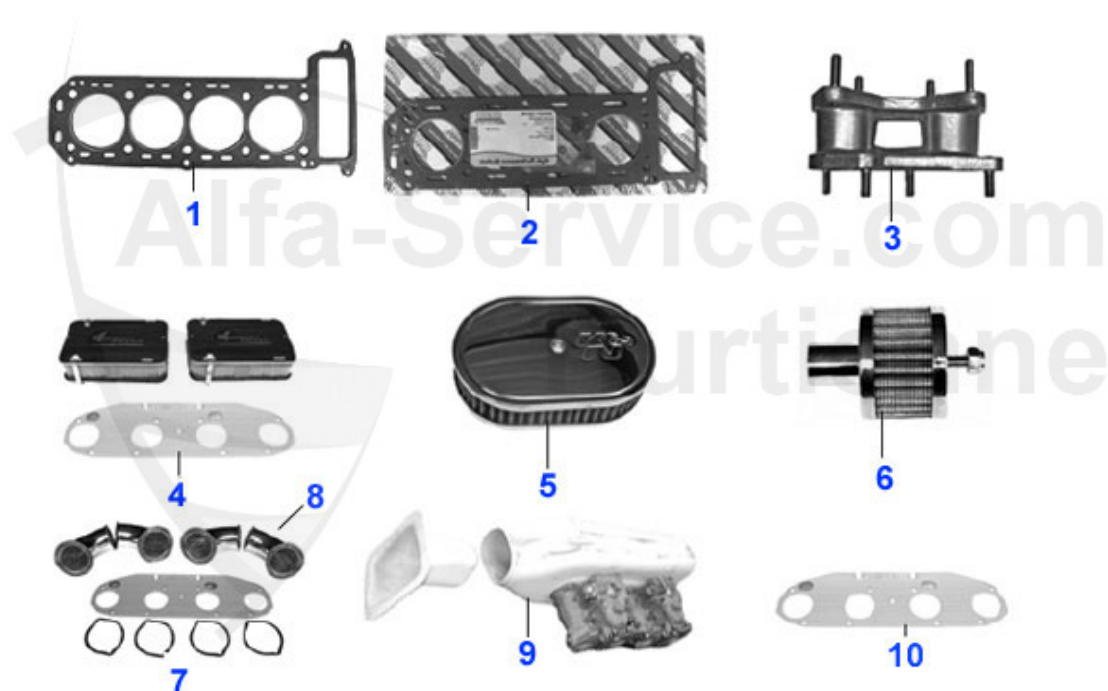

GT Bertone > TUNING > ENGINE/CARBURETTOR

1	02 067 0 0	COPPER CYLINDER HEAD GASKET 1600	***
1	02 068 0 0	COPPER CYLINDER HEAD GASKET 2000	61.55 EUR
1	02 074 0 0	COPPER CYLINDER HEAD GASKET 1300	61.55 EUR
1	02 075 0 0	COPPER CYLINDER HEAD GASKET 1750	***
2	02 157 0 0	RACE HEAD GASKET 1300 SPESSO 1.6mm	139.00 EUR
2	02 158 0 0	RACE HEAD GASKET 1600 SPESSO 1.6mm 105, ALFETTA, GIULIETTA, GTV 116	139.00 EUR
2	02 159 0 0	HEAD GASKET RACING 2000,SPESSO 1.6 MM	139.00 EUR
3	02 080 0 0	SOLID CARBETTOR MOUNTS ALUMINIUM 40 mm LONG VERSION 64mm	***
4	01 032 0 0	SPRINT-FILTER CHROMED, SET INCL. HOLDING PLATE,DOES NOT FIT 1300!	***
5	01 016 0 0	K&N PERFORMANCE AIRFILTER, CHROMED 45mm HIGH	95.00 EUR
6	01 026 0 0	K&N VENTILATION FILTER WITH BOLT	51.50 EUR
7	01 033 0 0	SPRINT-FILTER ALUMINIUM "GTA" TRUMPETS EL 40-45 DCOE RALLY SET INCL. ALUMINIUM MOUNTING PLATE	***
7	01 034 0 0	SPRINT-FILTER ALUMINIUM "GTA" TRUMPETS EL 45-48 DCOE RALLY SET INCL. ALUMINIUM MOUNTING PLATE	365.00 EUR
7	01 035 0 0	SPRINT FILTER ALUMINIUM "GTA" TRUMPETS DCOE RALLY C-40 SLIDE IN, SET INCL. ALUMINIUM MOUNTING PLATE	365.00 EUR
8	01 039 0 0	SPUN ALLOY AIR HORNS 55MM 40 D SLIDE IN	32.00 EUR
8	01 038 0 0	SPUN ALLOY AIR HORNS 16MM 40 D SLIDE IN	32.00 EUR
8	01 037 0 0	SPRINT-FILTER ALUMINIUM "GTA" TRUMPETS 45mm, SLIDE IN	77.49 EUR
8	01 036 0 0	SPRINT-FILTER ALUMINIUM "GTA" TRUMPET 40mm, SLIDE IN	61.04 EUR
8	01 041 0 0	SPUN ALLOY AIR HORNS 16MM 45 D SLIDE IN	34.00 EUR
9	03 305 0 0	RAM PRESSURE BOX GTA	***
10	01 027 0 0	ALUMINIUM HOLDING PLATE 50mm	***