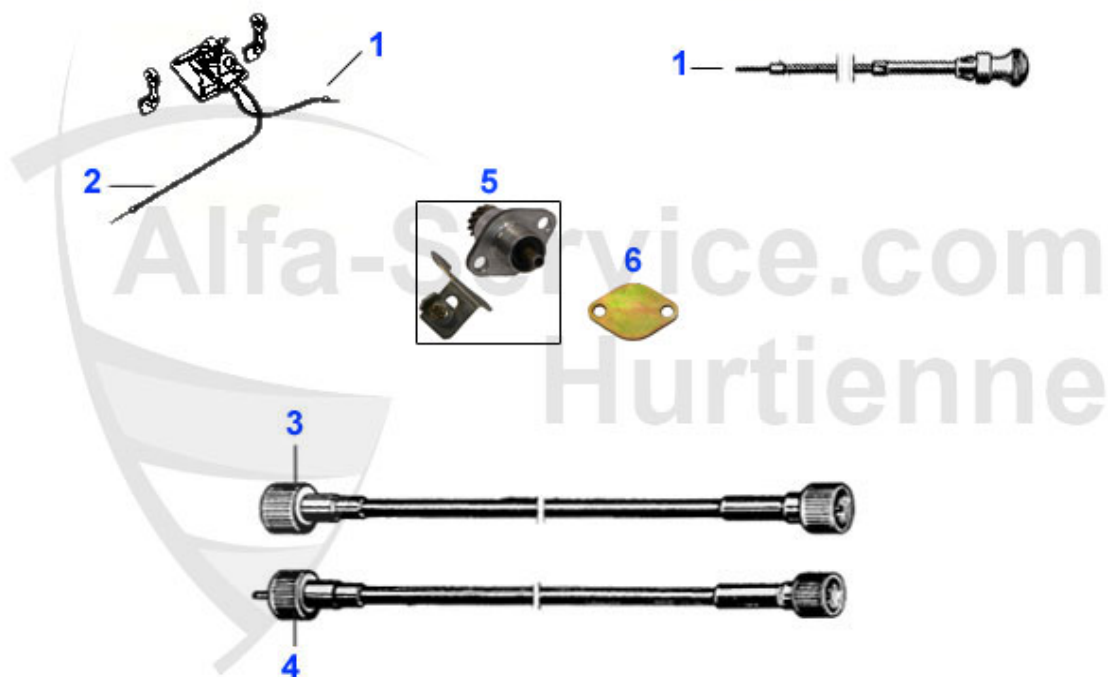

GT Bertone > CABLES > CABLES

1	10 012 0 0	MANUAL THROTTLE CABLE - SPIDER 70-86 with console CHOKE CABLE - all models	10.50 EUR
2	10 011 0 0	MANUAL THROTTLE CABLE - all models except SPIDER with central console	11.90 EUR
3	10 002 2 0	SPEEDOMETER CABLE - 1890 mm 1300-1600	24.00 EUR
3	10 003 0 0	SPEEDOMETER CABLE 2000mm	24.00 EUR
4	10 005 0 0	TACHOMETER CABLE - long 1509 mm 2000 SPIDER/GT	24.00 EUR
4	10 004 0 0	TACHOMETER CABLE - short 1410 mm 1300-1600	24.00 EUR
5	03 483 0 0	TACHOMETER DRIVE	***
6	03 484 0 0	WATERPUMP CAP	4.95 EUR