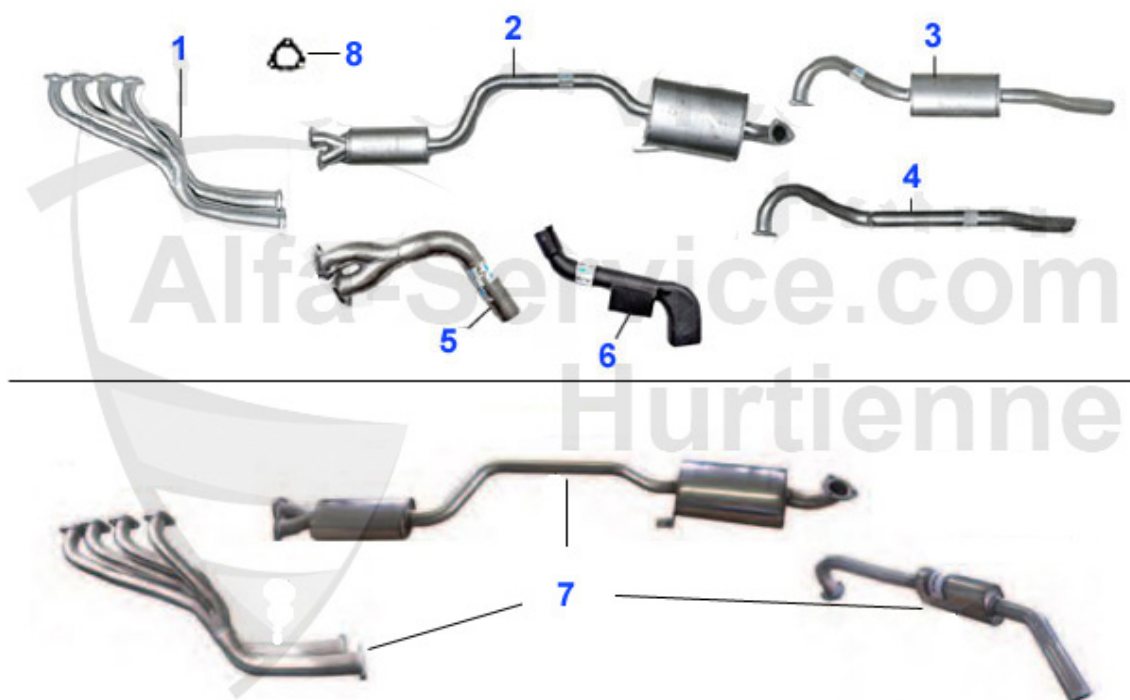

GT Bertone > EXHAUST SYSTEM > GTA

1	11 072 2 0	GTA Header	389.00 EUR
2	11 073 2 0	GTA FRONT + CENTER MUFFLER	389.00 EUR
3	11 074 2 0	GTA-END MUFFLER	119.00 EUR
4	11 075 2 0	GTA-END PIPE	65.00 EUR
5	11 080 2 0	GTA Sidepipe vorne	135.01 EUR
6	11 081 2 0	GTA Sidepipe hinten	142.00 EUR
7	11 112 2 0	GTA EXHAUST STAINLESS STEEL COMPLETE (4 PCS)	1229.27 EUR
8	SAT256203	Dichtung Kat 164 V6 24V/QV	4.57 EUR