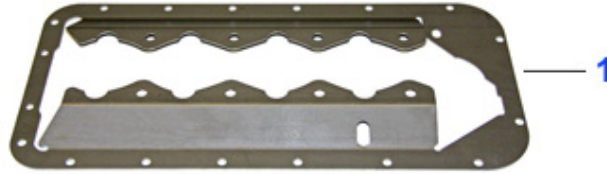

GT Bertone > TUNING > OIL PAN

1	03 350 0 0	WINDAGE TRAY/BLOCK STRENGTHENING PLATE 1300-1750	109.00 EUR
1	03 351 0 0	WINDAGE TRAY/BLOCK STRENGTHENING PLATE 2000	109.00 EUR