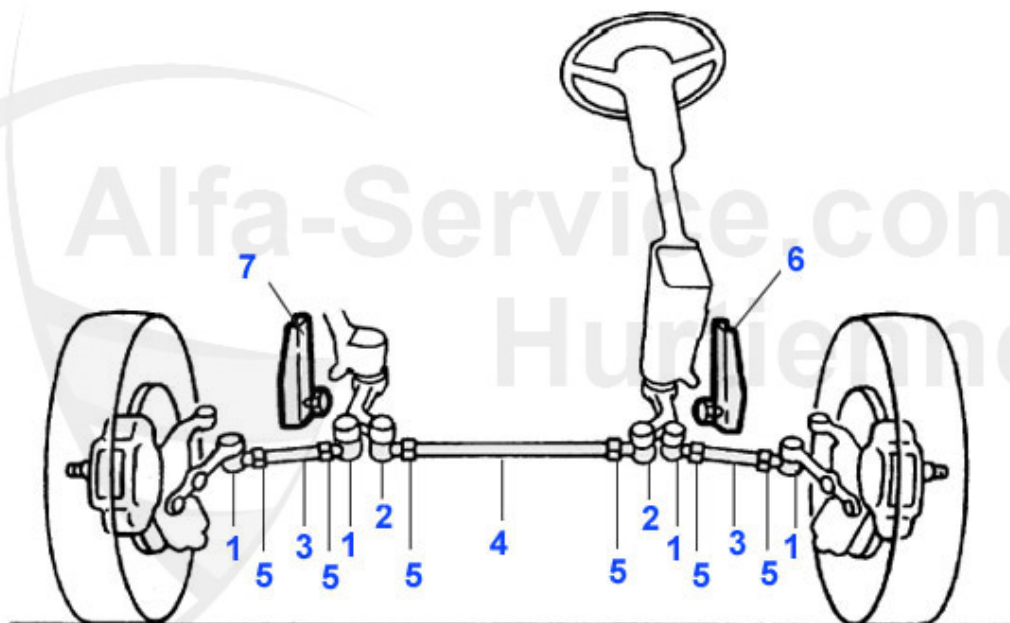

GT Bertone > STEERING > TRACK RODS/ENDS

1	06 006 0 1	OUTER TRACK-ROD END FRAP left thread	18.25 EUR
1	06 006 0 2	OUTER TRACK-ROD END FRAP right thread	18.25 EUR
1	06 033 0 2	OUTER TRACK ROD END LEMFOERDE right thread	45.01 EUR
1	06 033 0 1	OUTER TRACK ROD END LEMFOERDE left thread	45.01 EUR
2	06 018 0 1	INNER TRACK ROD END LEMFOERDE left thread 105er/ inner/outer 750er	39.00 EUR
2	06 004 0 1	INNER TRACK-ROD END FRAP LH THREAD	17.03 EUR
2	06 004 0 2	INNER TRACK ROD END FRAP RH THREAD	17.03 EUR
2	06 018 0 2	INNER TRACK ROD END LEMFOERDE right thread 105er,inner/outer 750er	39.00 EUR
3	06 009 0 0	OUTER TRACK ROD	24.51 EUR
4	06 003 0 0	CENTER DRAG LINK	38.90 EUR
5	06 011 0 1	NUT TRACK ROD LH THREAD	2.40 EUR
5	06 011 0 2	NUT TRACK ROD RH THREAD	2.40 EUR
6	06 028 0 1	STEERING END STOP LEFT	17.01 EUR
7	06 028 0 2	STEERING END STOP RIGHT	***