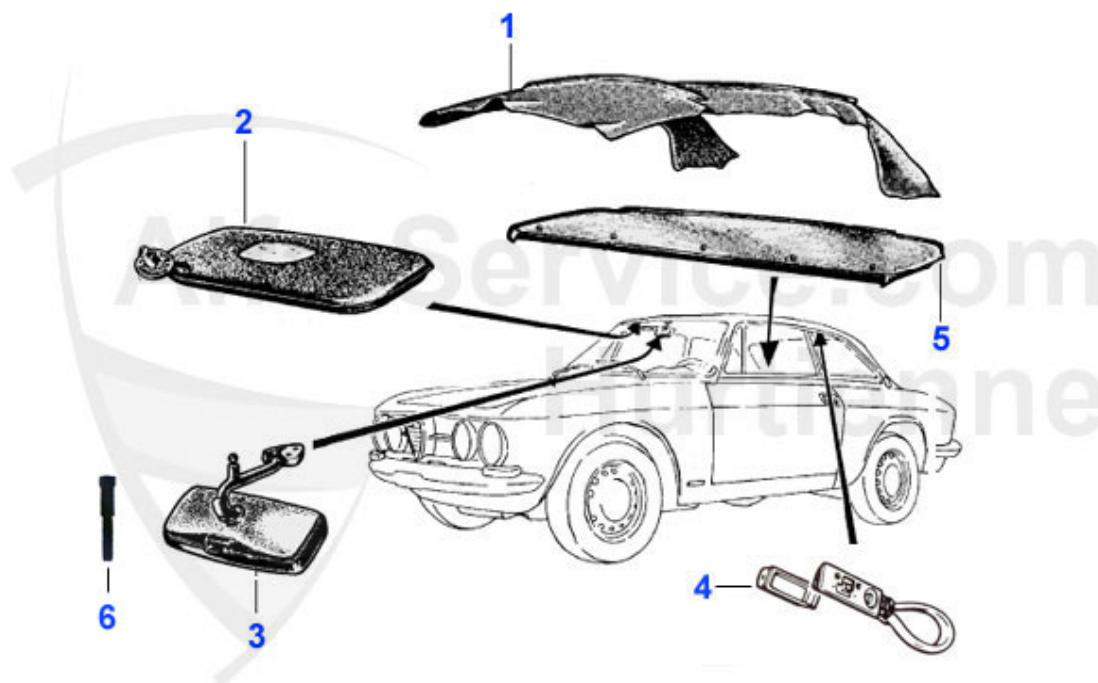

GT Bertone > INTERIOR > HEADLINER/SUN VISOR/HAT REST

1	20 309 2 0	GT ROOF TRIM - black	162.09 EUR
1	20 072 2 0	GT ROOF TRIM - original version	148.00 EUR
2	20 266 2 0	SET OF 2 SUN VISORS GT BERTONE WITH HOLDERS	113.05 EUR
2	20 417 2 0	PAIR OF SUNVISORS GT BERTONE BLACK/TAN WITH HOLDERS	113.05 EUR
3	20 311 2 0	inside mirror GT Bertone	***
4	16 318 0 1	INSIDE SMALL LIGHT PLEXI GIULIA/GT LEFT	24.00 EUR
4	16 318 0 2	INSIDE SMALL LIGHT PLEXI GIULIA/GT RIGHT	24.00 EUR
4	16 162 0 0	COURTESY LIGHT LENSE GT BERTONE AND GIULIA	15.51 EUR
5	20 098 2 0	GT BACKSHELF 1750/2000 1750 2-ND SERIES, HEIGTH 45 CM	113.67 EUR
5	20 097 2 0	GT BACKSHELF 1300/1600 1. SERIES 1750, HEIGTH 49 CM	113.67 EUR