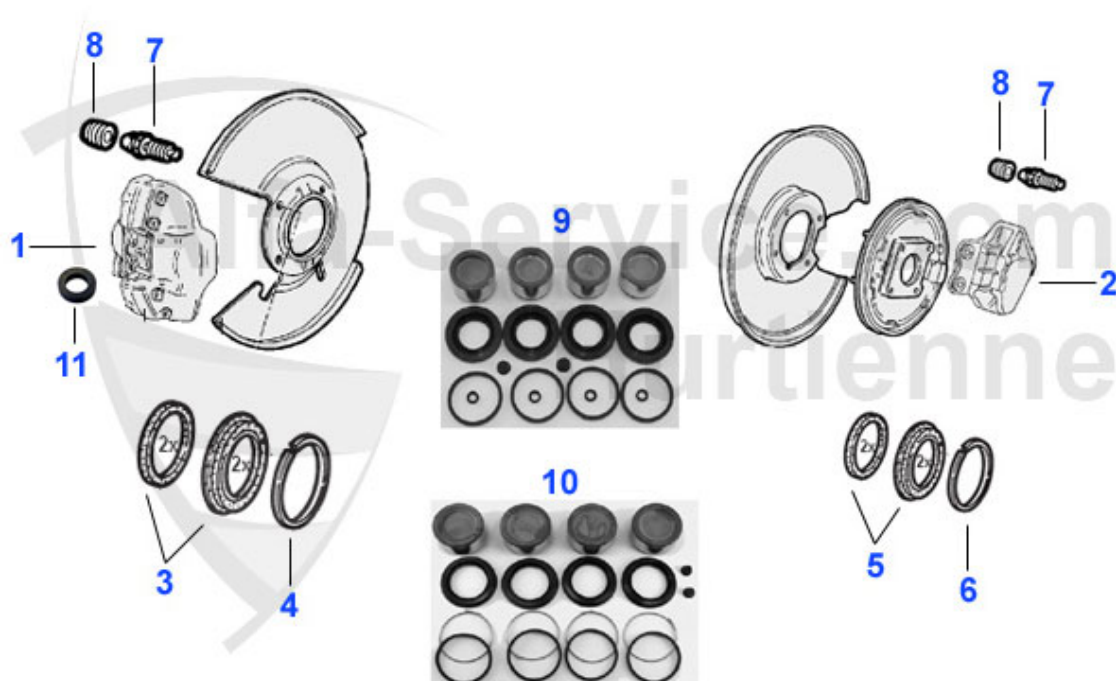

GT Bertone > BRAKE SYSTEM > BRAKE HYDRAULIC > BRAKE CALIPPERS

10	13 121 0 0	REPAIR KIT FRONT CALIPERS 48mm DIAMETER WITH 4 PISTONS	89.00 EUR
11	13 135 0 0	SEAL RING BETWEEN BRAKE CALIPERS, REQUIRED PIECES: 2	2.20 EUR