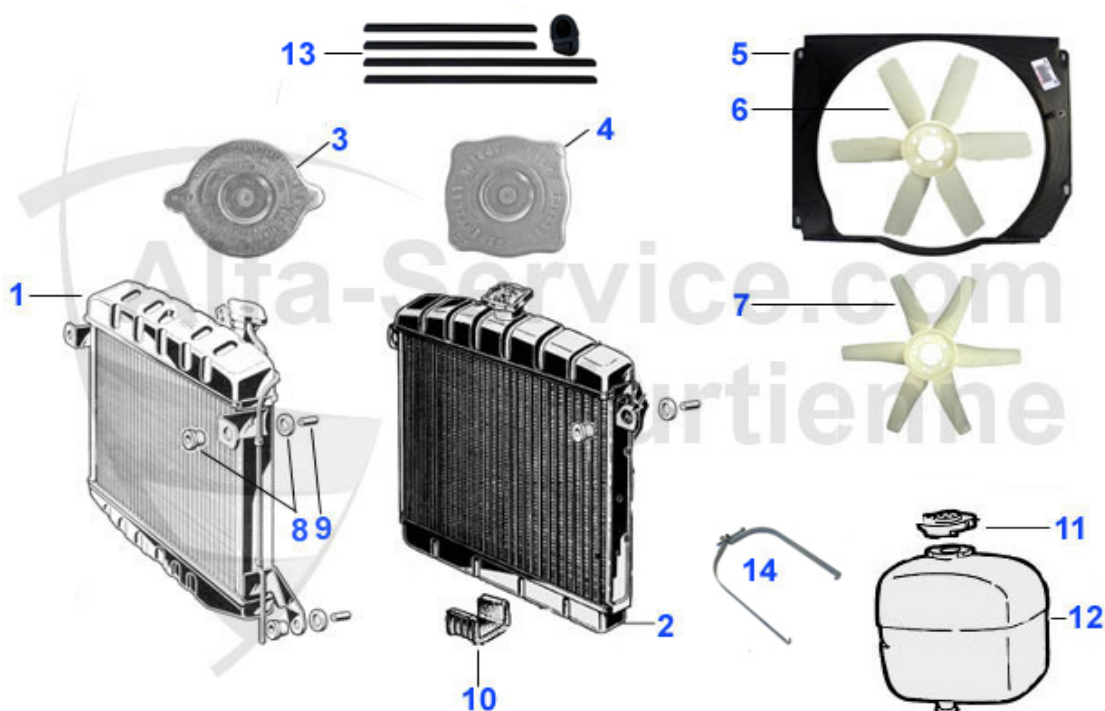

GT Bertone > COOLING SYSTEM > RADIATOR

1	08 027 0 0	REBUILT RADIATOR / GT AND GIULIA 1st series	246.21 EUR
2	08 002 0 0	REBUILT RADIATOR / GT - GIULIA 2nd series	239.00 EUR
2	08 064 0 0	RADIATOR (NEW PART) BERT. AND GIULIA 68-78	338.53 EUR
3	08 061 0 0	RADIATOR CAP ROUND CHROMED car without overflow container	17.14 EUR
3	08 060 0 0	RADIATOR CAP ROUND car without overflow container	10.77 EUR
4	08 062 0 0	RADIATOR CAP SQUARE CHROMED MODELS WITH OVERFLOW CONTAINER	17.14 EUR
4	08 006 0 0	RADIATOR CAP SQUARE car with overflow container	10.26 EUR
5	03 056 3 0	FAN SHROUD	32.00 EUR
6	03 053 0 0	FAN BLADE broad	32.50 EUR
7	03 052 0 0	FAN BLADE small	35.50 EUR
8	08 071 0 0	RADIATOR RUBBER SET MALE & FEMALE PART	5.50 EUR
9	08 053 0 0	SIDWISE RADIATOR MOUNTING (TUBE)	***
10	08 003 0 0	LOWER RADIATOR MOUNTING	3.80 EUR
11	08 049 0 0	CAP FOR OVERFLOW CONTAINER chromated	14.49 EUR
11	08 026 0 0	CAP FOR OVERFLOW CONTAINER	9.00 EUR
12	08 025 0 0	OVERFLOW CONTAINER 68-89	39.50 EUR
13	18 072 0 0	RUBBER PROFIL KIT RADIATORFRAME 2. SERIES SPIDER,GTJ,GTV 4 PIECES (2x32cm/2x51cm)	22.90 EUR
14	08 080 0 0	EXPANSION TANK BRACKET 105/115 GT,GTV, SPIDER,BERLINA AND GIULIA/ZAGATO 2.0	29.90 EUR