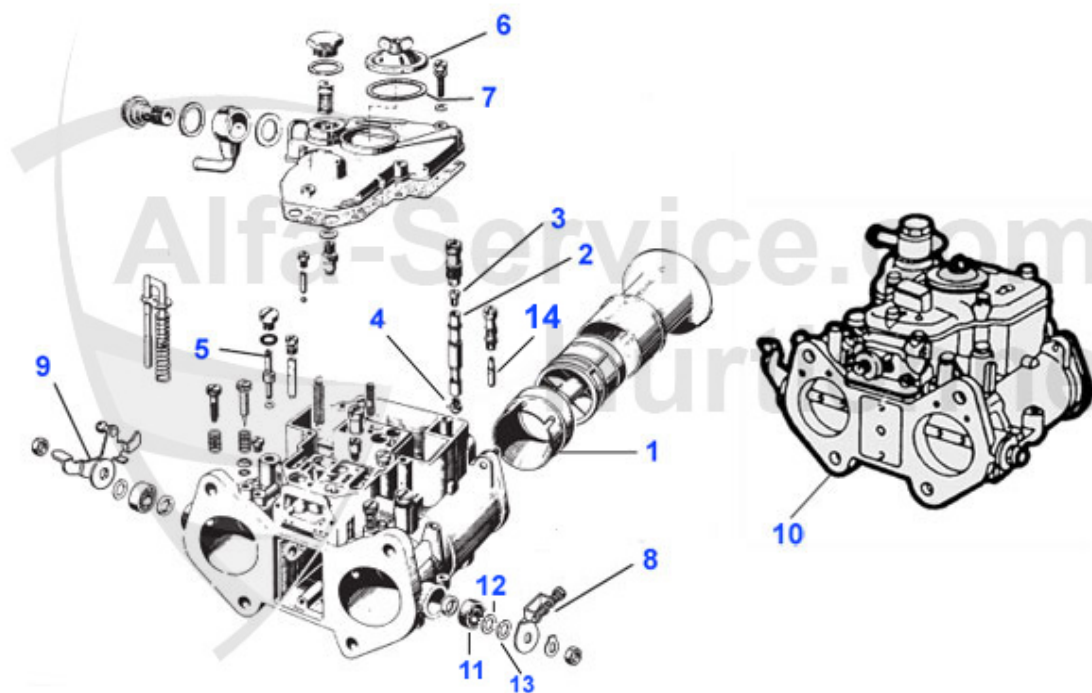

GT Bertone > FUEL SYSTEM > CARBURETTORS AND PARTS

4	03 400 0 0	MAIN AIR JET 110	5.55 EUR
4	03 402 0 0	MAIN AIR JET 120	5.55 EUR
4	03 410 0 0	MAIN AIR JET 160	5.55 EUR
5	03 301 0 0	PUMP JET 35	10.65 EUR
6	03 177 0 0	TOP CAP FOR WEBER CARBURETTOR	16.51 EUR
7	03 302 0 0	Dichtung für Deckel Weber Vergaser	2.90 EUR
8	03 303 0 0	Verbindungshebel Vergaser vorn	33.86 EUR
9	03 312 0 0	CONVERSION KIT FOR 45MM WEBER CARBURATOR	81.55 EUR
9	03 304 0 0	Verbindungshebel Vergaser	26.91 EUR
10	03 146 0 2	WEBER DUAL CARBURETOR 40 MM 2000 behind (40DCOE139)	495.00 EUR
10	03 146 0 1	WEBER DUAL CARBURETOR 40 MM 2000 in front (40DCOE138)	495.00 EUR
10	03 145 0 2	WEBER DUAL CARBURETOR 40 MM 1600 LEFT/BEHIND	***
10	03 145 0 1	WEBER DUAL CARBURETOR 40 MM 1600 right/in front	***
10	03 147 0 0	WEBER CARBURETOR 45 MM sport model (DCOE 152)	461.64 EUR
11	03 485 0 0	BEARING WEBER CARBURATOR DCOE	8.90 EUR
12	03 486 0 0	LEATHERSEAL FOR WEBER DCOE	***
13	03 487 0 0	SPRINGPLATE WEBER DCOE	2.90 EUR
14	03 435 0 0	Idle Jet 55F8	5.44 EUR
14	03 434 0 0	Leerlaufdüse 55F11	5.44 EUR
14	03 431 0 0	Leerlaufdüse 50F11	5.44 EUR
14	03 430 0 0	Leerlaufdüse 45F11	5.40 EUR
14	03 433 0 0	Leerlaufdüse 50F9	5.44 EUR
14	03 436 0 0	Leerlaufdüse 55F9	5.44 EUR
14	03 432 0 0	Idle Jet 50F8	6.50 EUR
15	03 178 0 0	FLOAT GAUGE FPR WEBER CARBURATOR, ORIGINAL PART	24.92 EUR