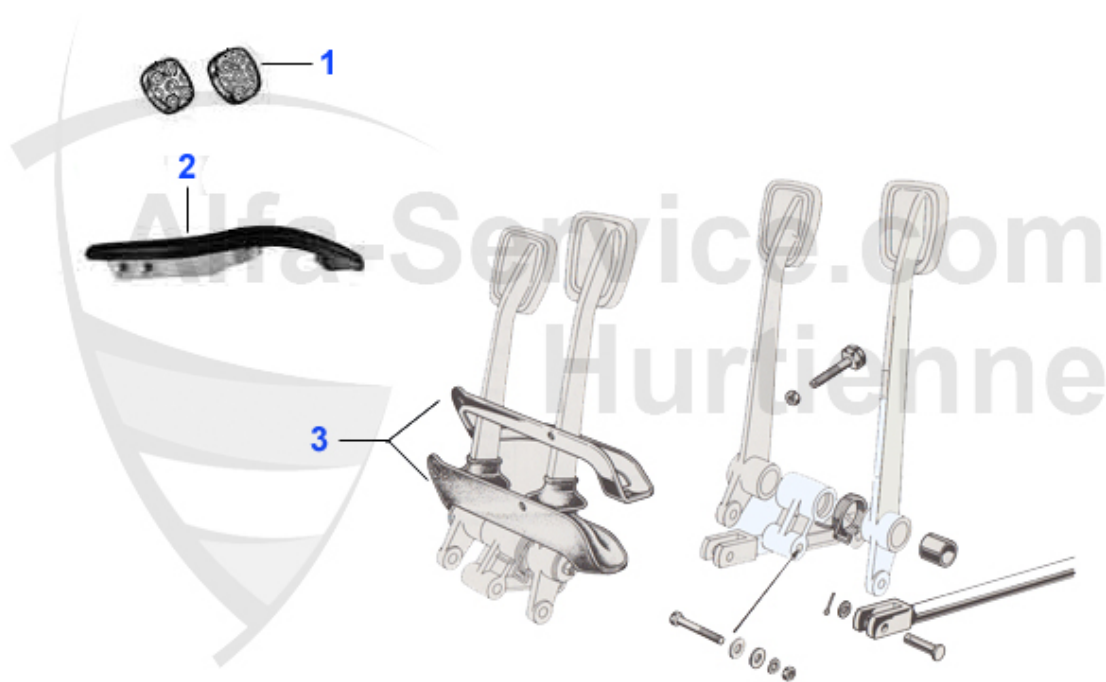

GT Bertone > PEDALS > STANDING PEDALS

1	18 010 0 0	CLUTCH OR BRAKE PEDAL PAD	4.80 EUR
2	18 110 0 0	ACCELERATOR PEDAL, STANDING PEDALS	43.49 EUR
3	18 008 0 0	RUBBER FOR STANDING PEDALS	79.00 EUR