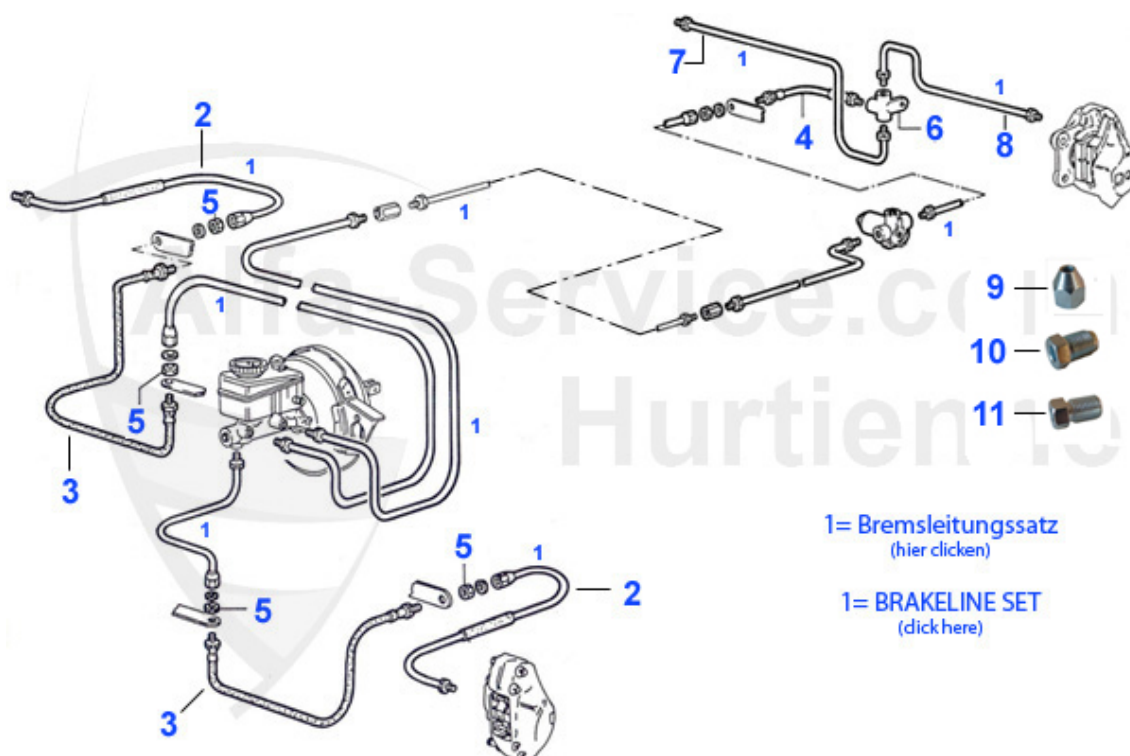

GT Bertone > BRAKE SYSTEM > BRAKE HYDRAULIC > BRAKE LINES/HOSES

1	13 018 0 0	BRAKE LINE KIT SPIDER, BERTONE HANGING PEDALS	49.00 EUR
1	13 018 CN	BRAKE LINE KIT SPIDER, BERTONE HANGING PEDALS COPPER/NICKEL	62.00 EUR
2	13 086 0 0	BRAKE LINE FRONT SADDLE 1,3 / 1,6	7.50 EUR
2	13 087 0 0	BRAKE LINE AT FRONT SADDLE 1750-2000	7.50 EUR
3	13 021 0 0	FRONT BRAKE HOSE	17.90 EUR
4	13 022 0 0	REAR BRAKE HOSE	17.80 EUR
5	13 060 0 0	NUT FOR BRAKE HOSES	2.39 EUR
6	13 019 0 0	BRAKE FORCE DISTRIBUTOR	24.99 EUR
7	13 112 0 0	REAR BRAKE LINE RIGHT SPIDER/GTJ/GTV/ GIULIA/ZAGATO JR. LENGTH 70.5cm	9.90 EUR
8	13 110 0 0	REAR BRAKE LINE LEFT SPIDER/GTJ/GTV/ GIULIA/ZAGATO JR. LENGTH 96.5cm	9.90 EUR
9	13 088 0 0	Zuleitungsniessel zum Brems schlauch (SW 14mm)	3.00 EUR
10	13 069 0 0	Druckleitungsniessel f.HBZ 1302800 u.Bremssattel 13029 13030,13051 (SW 11mm)	3.00 EUR
11	13 113 0 0	Druckleitungsniessel Verteilerstück (1301900) Hinterachse (SW 10mm)	***