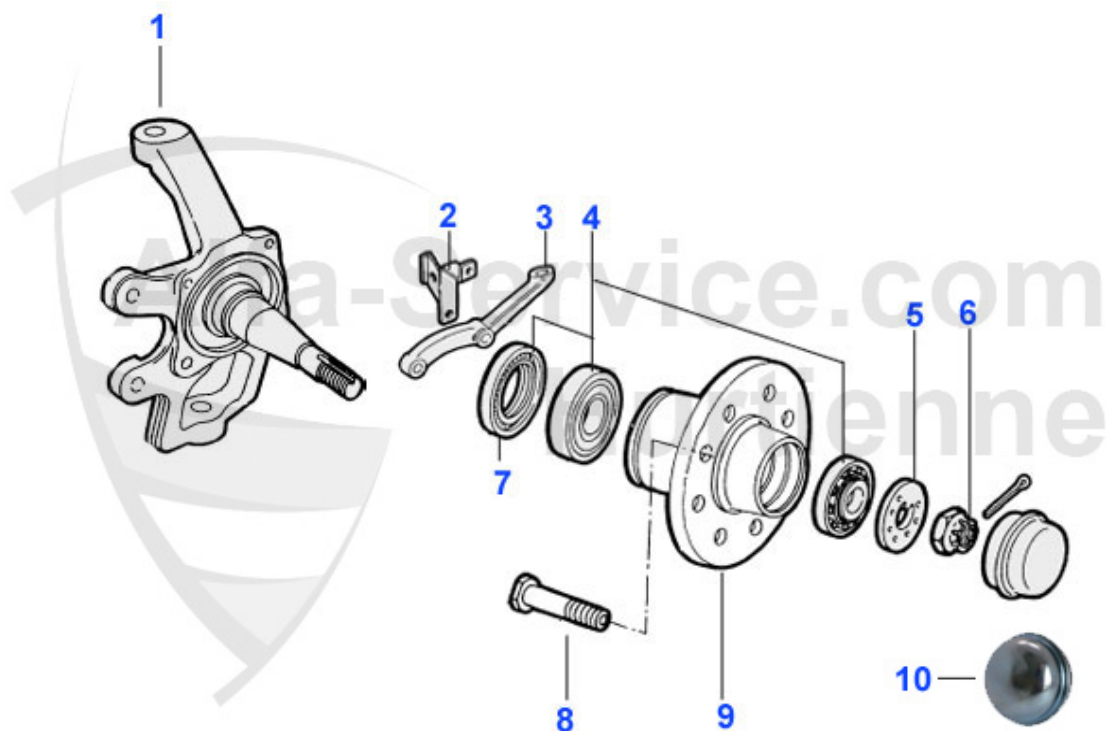

GT Bertone > SUSPENSION > FRONT > HUB//BEARING

1	12 129 0 2	FRONT SUSPENSION UPRIGHT RIGHT 1750-2000, 1600 1986-93	***
1	12 129 0 1	FRONT SUSPENSION UPRIGHT LEFT 1750-2000, 1600 1986-93	***
2	12 132 0 2	HOLDER FRONT BRAKE LINE	***
2	12 132 0 1	HOLDER FRONT BRAKE LINE	***
3	12 131 0 2	STEERING ARM RIGHT	147.00 EUR
3	12 131 0 1	STEERING ARM LEFT	147.00 EUR
4	12 028 0 0	FRONT WHEEL BEARING SET	51.19 EUR
5	12 100 0 0	THRUST WASHER frot wheel bearing	***
6	12 101 0 1	CASTLE NUT for wheel bearing	***
6	12 101 0 2	CASTLE NUT for wheel bearing	***
7	02 029 0 0	OIL SEAL (65/40/9) FRONT WHEEL BEARING	10.00 EUR
8	12 083 0 1	WHEEL STUD LH THREAD	***
8	12 083 0 2	FRONT WHEEL BOLT RH THREAD	3.50 EUR
9	12 130 0 0	FRONT WHEEL HUB	178.50 EUR
10	12 099 0 0	GREASE CAP for front wheel bearing	5.90 EUR