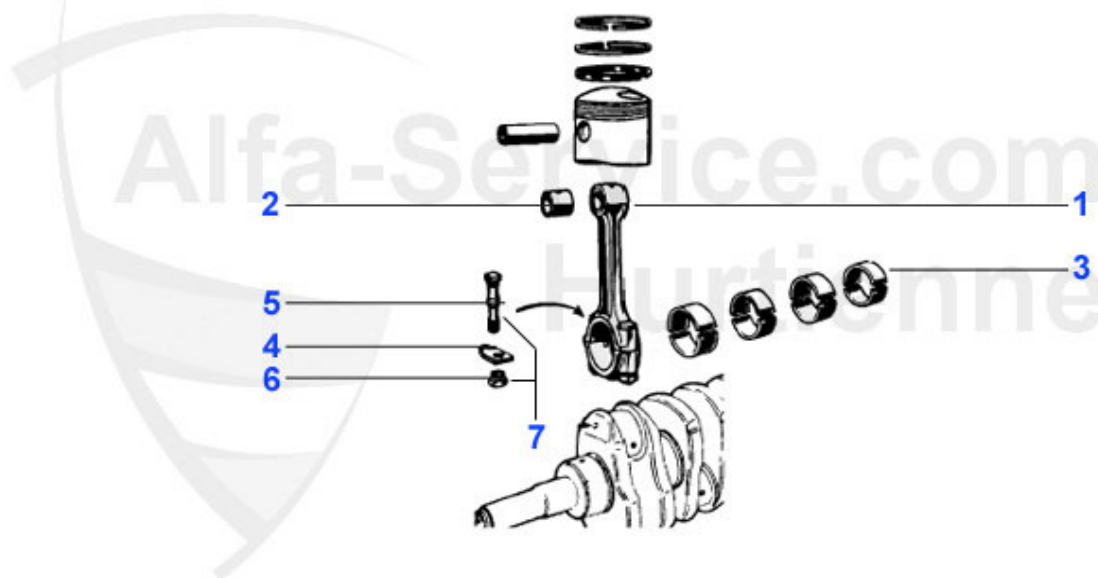

GT Bertone > ENGINE > ENGINE BLOCK > CON ROD/BEARING

1	03 015 0 0	2000 CONNECTING ROD USED PLEASE ADVISE WEIGHT	59.00 EUR
1	03 013 0 0	1600 CONNECTING ROD USED PLEASE ADVISE WEIGHT	59.00 EUR
1	03 012 0 0	1300 CONNECTING ROD USED PLEASE ADVISE WEIGHT	59.00 EUR
1	03 014 0 0	1750 CONNECTING ROD USED PLEASE ADVISE WEIGHT	59.00 EUR
1	03 286 0 0	DRIVING ROD SET 2000	238.00 EUR
2	03 112 0 0	1600 - 2000 BEARINGS CONNECTING ROD	12.50 EUR
2	03 016 0 0	1300 BUSHING CONNECTING ROD	14.51 EUR
3	03 018 0 0	BIG END BEARINGS STANDARD	48.00 EUR
3	03 017 0 0	1300 STD. BIG END BEARINGS	82.07 EUR
3	03 080 0 0	BIG END BEARINGS 1600-2000 0.40	50.00 EUR
3	03 079 0 0	BIG END BEARINGS 1300 0.40	82.07 EUR
3	03 020 0 0	BIG END BEARINGS,10 OVERSIZE 1600-2000	54.00 EUR
3	03 021 0 0	1300 .20 BIG END BEARINGS	82.07 EUR
3	03 022 0 0	BIG END BEARINGS .20 O/SIZE (1600 - 2000)	59.00 EUR
3	03 019 0 0	1300 .10 BIG END BEARINGS	82.07 EUR
3	03 077 0 0	1300 .30 BIG END BEARINGS	82.07 EUR
3	03 078 0 0	BIG END BEARINGS 0.30 (1600 - 2000)	79.00 EUR
4	03 139 0 0	1600, 1750 LOCK TAB FOR ROD NUT	1.30 EUR
4	03 138 0 0	1300 LOCK TAB	1.09 EUR
5	03 105 0 0	CONROD BOLT 2000	***
6	03 108 0 0	1600, 2000 ROD NUT	4.25 EUR
7	03 103 0 0	BIG END BEARING BOLT KIT WITH NUT 1750,2000.ALSO APPLICABLE FOR 1600	189.00 EUR