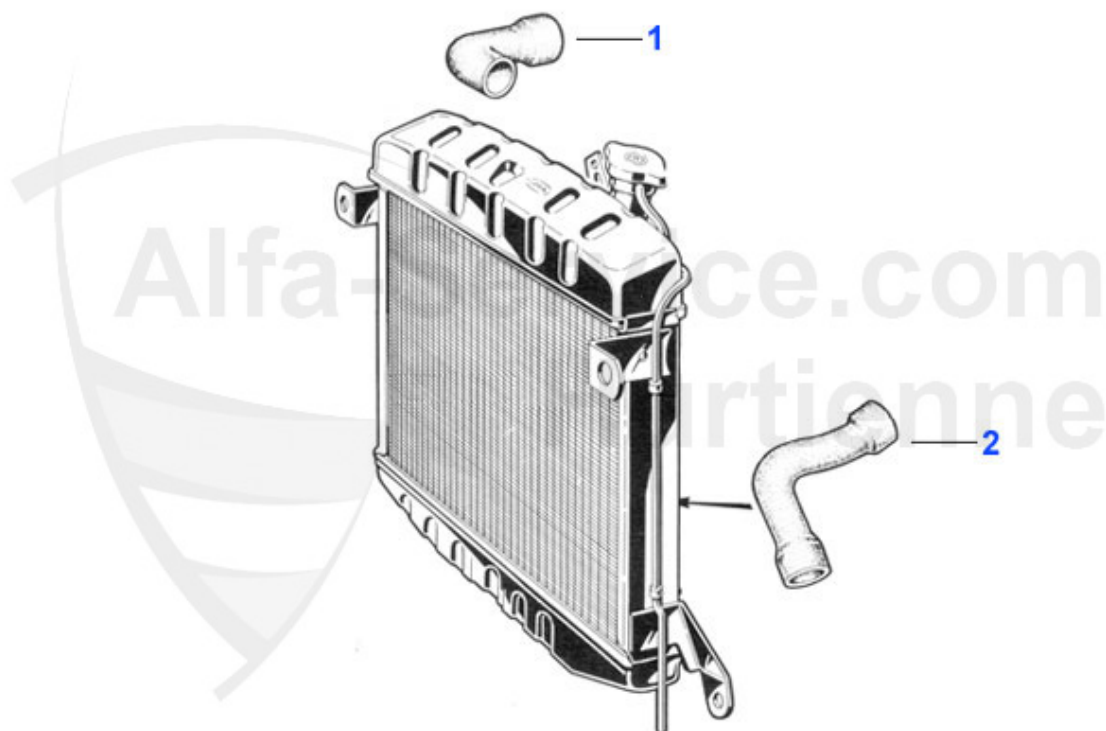

1	08 015 0 0	UPPER RADIATOR HOSE - 1st series
2	08 057 0 0	LOWER RADIATOR HOSE - 1st series

15.90 EUR
15.90 EUR