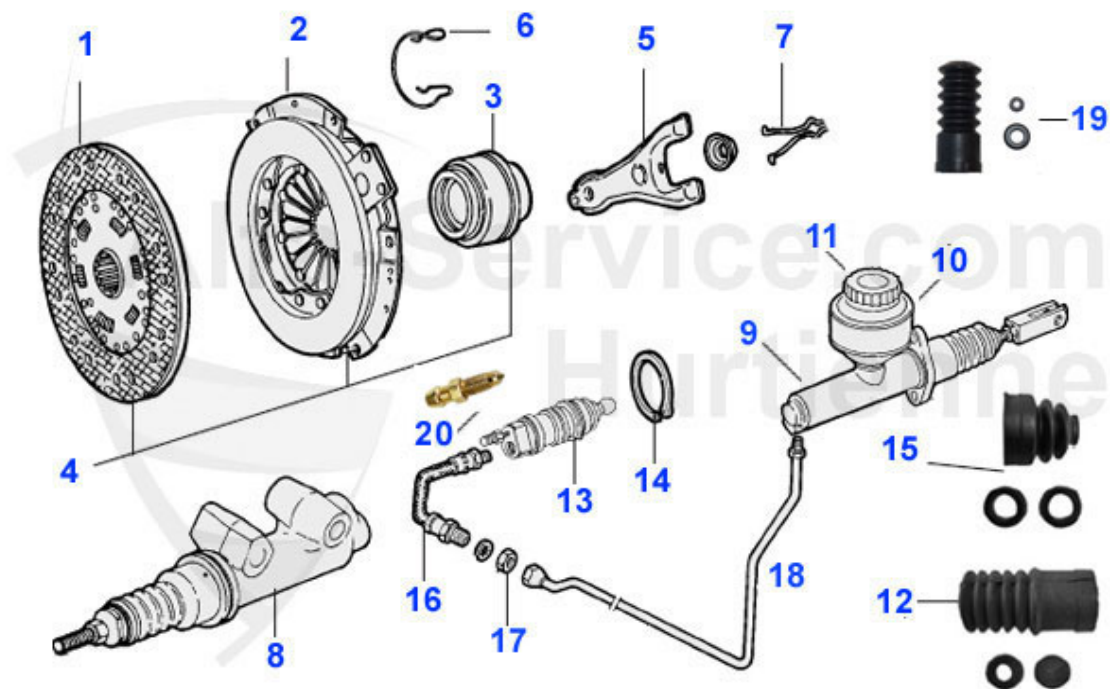

GT Bertone > ACTUATION > CLUTCH > HYDRAULIC

1	09 003 0 0	CLUTCH DISC hydraulic clutch	50.78 EUR
2	09 004 0 0	PRESSURE PLATE hydraulic clutch	88.00 EUR
3	09 005 0 0	CLUTCH RELEASE BEARING hydr. clutch	24.20 EUR
3	09 033 0 0	CLUTCH RELEASE BEARING HYDR. CLUTCH FICHTEL & SACHS	54.50 EUR
4	09 023 0 0	CLUTCH KIT LUK/SACHS HYDR.	214.00 EUR
5	09 022 0 0	RELEASE LEVER	***
6	09 015 0 0	LOCKING SPRING - clutch release bearing 2nd series	9.39 EUR
7	09 016 0 0	LOCKING SPRING - clutch release fork	3.50 EUR
8	09 011 0 0	CLUTCH MASTER CYLINDER standing pedals	169.00 EUR
9	09 012 0 0	CLUTCH MASTER CYLINDER hanging pedals	108.90 EUR
10	09 021 0 0	RESERVOIR WITH COVER FOR CLUTCH MASTER CYLINDER HANGING PEDAL CARS	44.90 EUR
11	09 020 0 0	COVER FOR HYDRAULIC OIL RESERVOIRE BRAKE AND CLUTCH MASTER CYLINDER	7.50 EUR
12	09 008 0 0	REPAIR KIT FOR CLUTCH MASTER CYLINDER ATE hanging pedal	19.08 EUR
13	09 014 0 0	CLUTCH SLAVE CYLINDER 105	69.00 EUR
14	09 017 0 0	LOCKING RING CLUTCH SLAVE CYLINDER	2.05 EUR
15	09 010 0 0	REPAIR KIT FOR CLUTCH SLAVE CYLINDER ATE 9818 BK925	13.45 EUR
16	09 039 0 0	CLUTCH HOSE STAHLFLEX FOR GIULIA,GTJ, SPIDER,ALFETTA,GIULIETTA,GTV116,75, RZ/SZ,(M12x1)	39.90 EUR
16	09 006 0 0	CLUTCH HOSE	15.51 EUR
17	09 019 0 0	NUT FOR CLUTCH HOSE	3.25 EUR
18	09 018 0 0	CLUTCH LINE	46.99 EUR
19	09 075 0 0	REPAIR KIT CLUTCH MASTER CYLINDER STANDING PEDALS (BONALDI + REPLICA) 1. ST SERIES	24.99 EUR
20	09 043 0 0	Entlüfternippel Kupplungs- nehmerzylinder 0901400	7.50 EUR