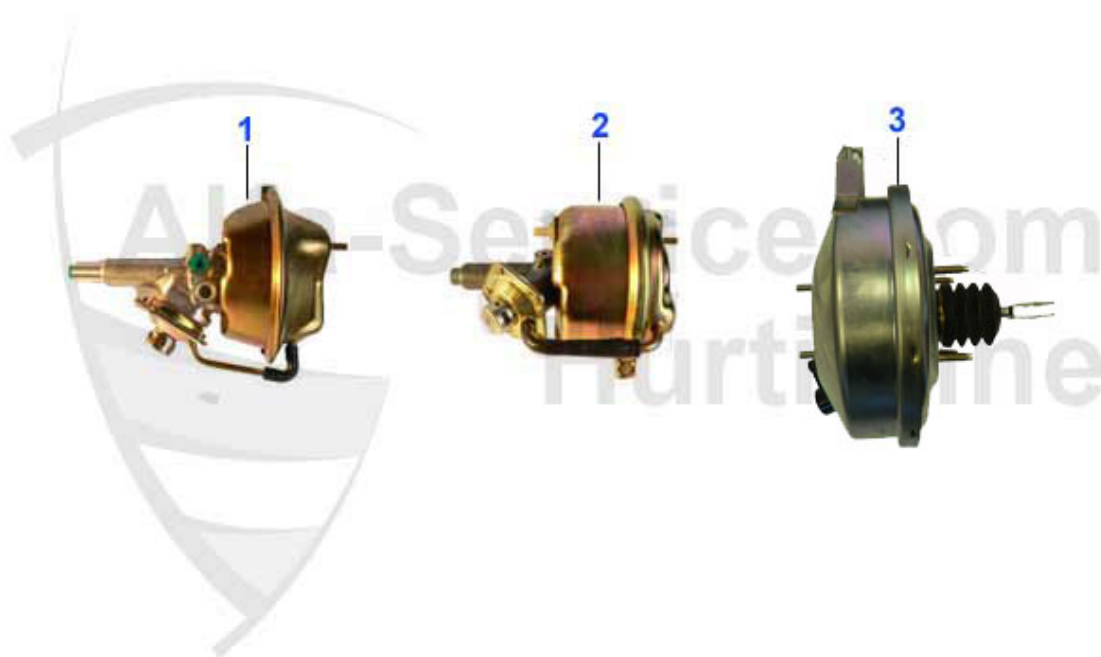

GT Bertone > BRAKE SYSTEM > BRAKE HYDRAULIC > BOOSTER

1	13 023 0 0	BRAKE BOOSTER 1300-1600 1st series	378.99 EUR
2	13 024 0 0	BRAKE BOOSTER 1750, FLOOR PEDALS EXCHANGE, 100 EURO PLEDGE	***
2	13 031 0 0	BRAKE BOOSTER 1750, FLOOR PEDALS New!!!	498.00 EUR
3	13 025 0 0	BRAKE BOOSTER	264.99 EUR