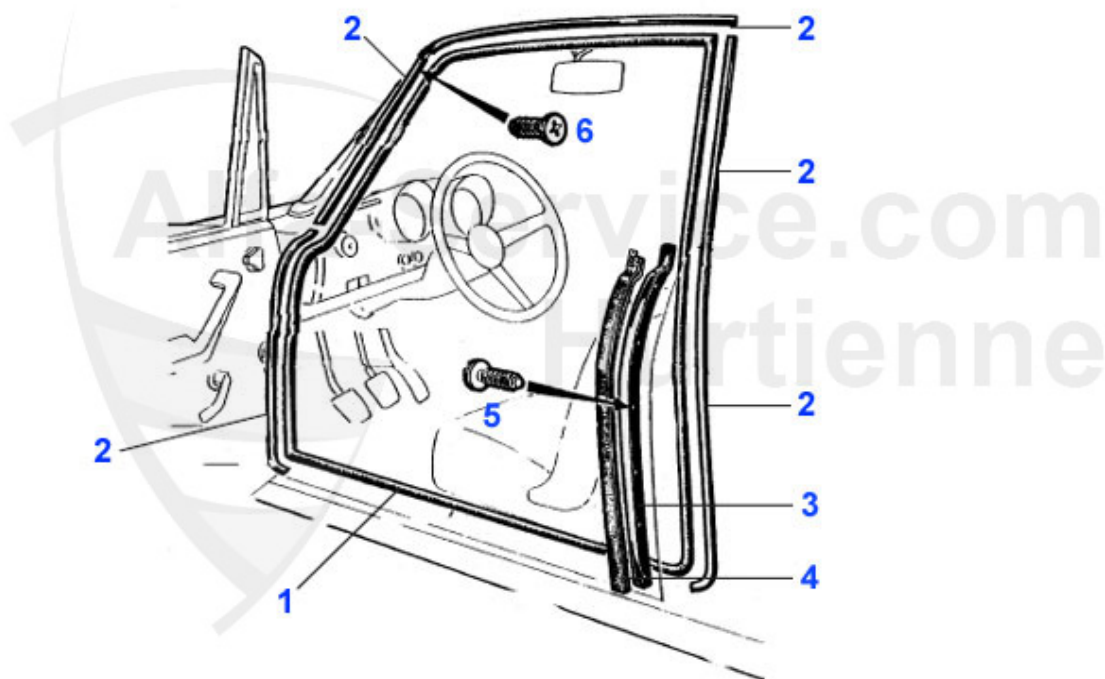

GT Bertone > BODY PARTS > RUBBER/GLASS PARTS > DOOR SEALS

1	18 015 2 1	GT DOOR RUBBER SEAL left	69.00 EUR
1	18 015 2 2	GT DOOR RUBBER SEAL right	69.00 EUR
2	18 096 2 0	GT FASTENING PROFILE FOR DOOR SEAL - ALUMINIUM - set of 10 pcs	130.90 EUR
3	18 062 2 2	GT FASTENING PROFILE B-PILLAR SEAL right	20.90 EUR
3	18 062 2 1	GT FASTENING PROFILE B-PILLAR SEAL left	20.90 EUR
4	18 070 2 0	GT B-POST RUBBER SEAL	10.00 EUR
5	18 148 2 0	GT SCREW SET FOR FASTENING PROFILE B-PILLAR	5.70 EUR
6	18 147 2 0	SCREW SET FOR DOOR RUBBER SEAL TRIMS - (52 pcs)	10.50 EUR