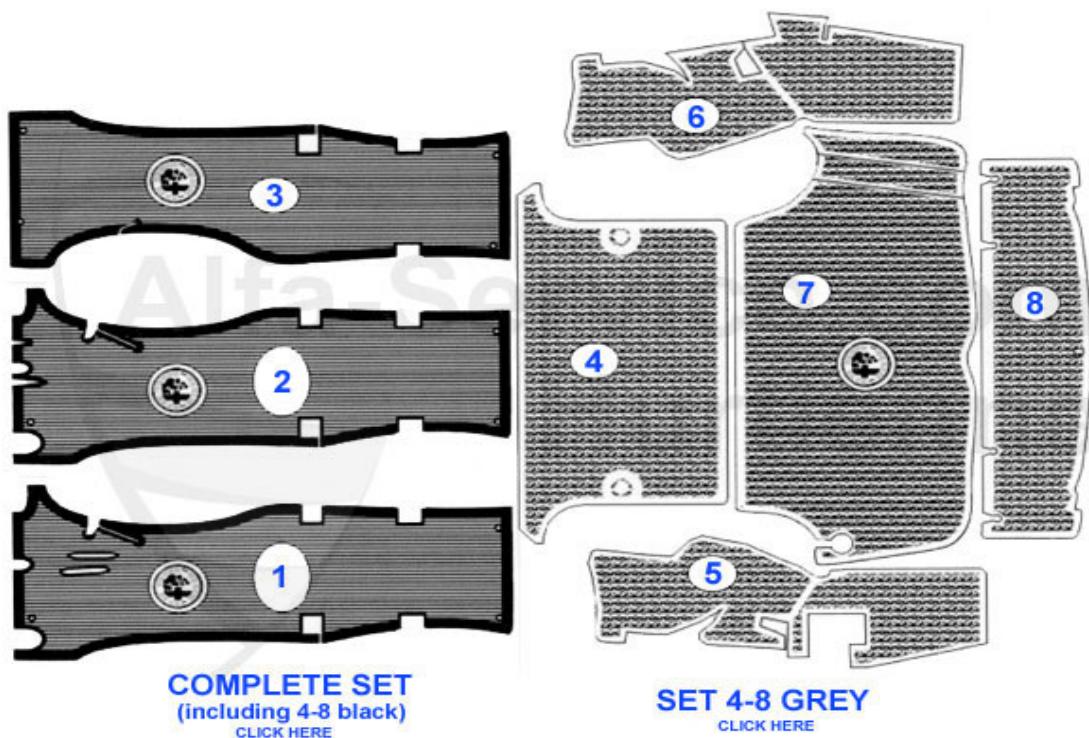

GT Bertone > INTERIOR > FLOORING > RUBBER MATS 1300-1600

1	20 172 2 1	RUBBER MAT/GTJ FLOOR left /standing pedals	114.00 EUR
2	20 173 2 1	RUBBER MAT/GTJ No. 1A/FLOOR left/hanging pedals	114.00 EUR
3	20 173 2 2	RUBBER MAT/GTJ FLOOR right	114.00 EUR
4	20 197 2 0	RUBBER MAT - TRUNK FRONT GT/GIULIA	116.95 EUR
5	20 196 2 1	RUBBER MAT - GTJ - Trunk side left (black)	110.79 EUR
6	20 196 2 2	RUBBER MAT - GT Trunk right	110.79 EUR
7	20 171 2 0	RUBBER MAT - TRUNK - GT black	132.34 EUR
8	20 198 2 0	RUBBER MAT FOR REAR PANEL - GT inside	115.00 EUR
10	20 200 2 0	GT SET OF RUBBER MATS - hanging pedals INCLUDED TRUNK MATS	750.00 EUR
10	20 182 2 0	GT SET OF RUBBER MATS - 1300/1600 (7 pcs) - standing pedals,INCLUDED TRUNK MATS	750.00 EUR
11	20 373 2 0	SET OF RUBBER MATS / GT TRUNK (GREY)	629.00 EUR