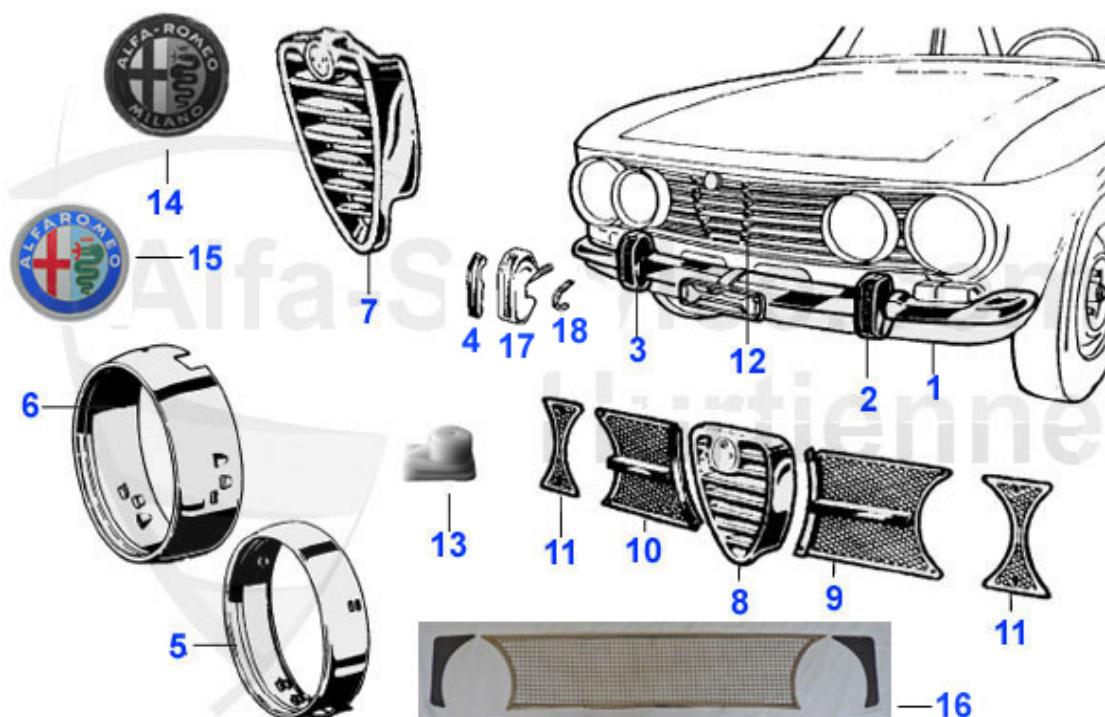

GT Bertone > BODY PARTS > CHROME PARTS > BUMPER/GRILLE

1	19 023 2 0	GT FRONT BUMPER beg. from 70 without overriders (1300,1600)	390.00 EUR
1	19 021 2 0	GT FRONT BUMPER - 1st series	***
1	19 022 2 0	GT FRONT BUMPER beg. from 1970	***
1	19 024 2 0	GT FRONT BUMPER 1750, 1st series	698.99 EUR
2	19 131 2 1	GT BUMPER OVERRIDERS front/left rear/right	***
3	19 131 2 2	GT BUMPER OVERRIDERS front/right rear/left	***
4	18 138 0 0	RUBBER FOR BUMPER OVERRIDER GT BERTONE AND GIULIA 1969-74	14.98 EUR
5	19 028 2 0	GT OUTER HEAD LAMP RIM beg. from 1970	***
5	19 027 2 0	OHNE HEAD LAMP RIM STEPNOSE WITHOUT ACTUATOR OPENING	79.00 EUR
6	19 088 2 0	GT INNER HEAD LAMP RIM - beg. from 1969 not GTV 1750 - 1st series	***
6	19 027 2 0	HEAD LAMP RIM STEPNOSE WITH ACTUATOR OPENING	63.00 EUR
7	19 035 2 0	MIDDLE GRILLE - STEPNOSE	***
8	19 034 2 0	GT MIDDLE GRILLE 1300-1750	***
9	19 032 2 1	GT FRONT GRILLE 1300-1600 left, beg. from 70	175.00 EUR
9	19 033 2 1	FRONT GRILLE - KANTENHAUBE left	175.00 EUR
9	19 031 2 1	FRONT GRILLE GTV 1750 left	***
10	19 033 2 2	FRONT GRILLE - KANTENHAUBE right	175.00 EUR
10	19 032 2 2	GT FRONT GRILLE 1300-1600 right - beg. from 70	175.00 EUR
10	19 031 2 2	FRONT GRILLE GTV 1750 right	***
11	19 172 2 0	FRONT GRILLE BERT. 1750 between headlamps (set left/right)	49.00 EUR
12	19 029 2 0	FRONT GRILLE GTV 2000	189.00 EUR
13	19 030 0 0	FASTENING CLIP FOR GRILLE PARTS - GIULIA/GT	1.90 EUR
14	23 002 3 0	ALFA ROMEO-EMBLEM - MILANO 55 mm	19.50 EUR
15	23 001 3 0	ALFA ROMEO-EMBLEM WITHOUT "MILANO"	18.50 EUR
16	19 173 2 0	Kühlergitter GTA 3 teilig Stahl nur Kantenhauber	495.00 EUR
18	18 137 2 0	SET RUBBER PADS BUMPER OVERRIDERS GT BERTONE, GIULIA (4 PIECES)	9.50 EUR