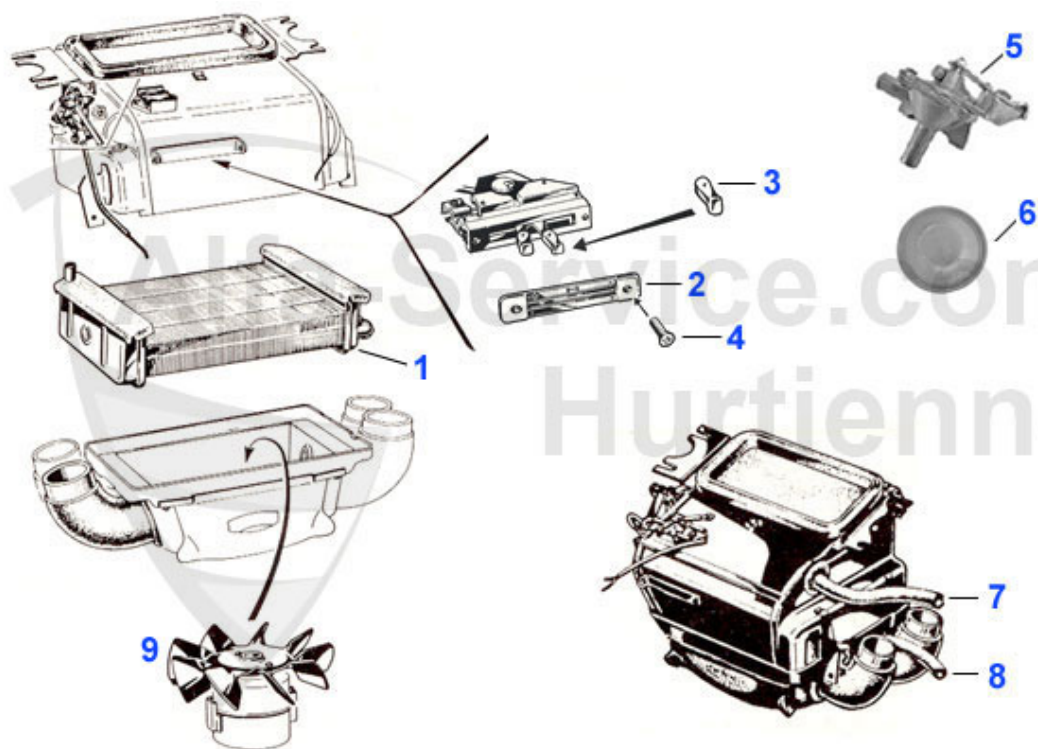

GT Bertone > HEATER/BLOWER > HEATER 1st SERIES

1	08 069 0 0	HEATER MATRIX 1. SERIES NEW PART!	215.00 EUR
2	19 139 2 0	FINISHER FOR HEATER OPERATION - broad version / GT and Giulia without console. Aluminium polished	41.50 EUR
3	20 129 0 0	PLASTIC CAP FOR HEATER LEVER black (original)	4.41 EUR
3	19 162 0 0	PLASTIC CAP FOR HEATER LEVER CHROMED	8.10 EUR
4	19 175 0 0	STAINLESS STEEL SCREW FIXING COVER	1.33 EUR
4	08 074 0 0	TUBE f. HEATING SYSTEM UNIVERSAL 57.2 mm x 180 cm	55.50 EUR
5	08 012 0 0	HEATER VALVE 1st series aluminium-housing	49.50 EUR
6	08 030 0 0	MEMBRANE FOR HEATER VALVE 1st series	8.72 EUR
7	08 048 0 0	HEATER HOSE (1st series)	15.70 EUR
8	08 023 0 0	HOSE-HEATER WATERPUMP	11.50 EUR
9	14 033 0 0	BLOWER MOTOR 1. SERIES SPIDER,GIULIA AND GT WITH FAN BLADE	99.00 EUR