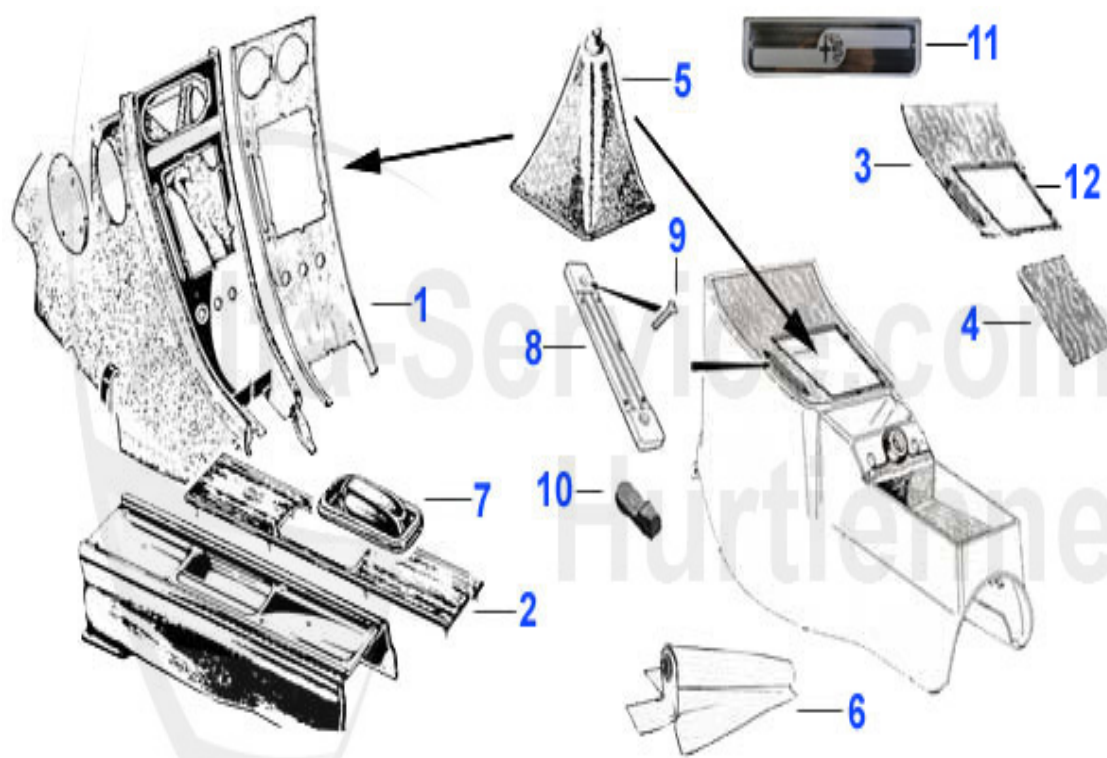

GT Bertone > INTERIOR > CONSOLE

1	20 060 2 0	REAL WOOD COVER - MIDDLE CONSOLE GTV 1750	115.41 EUR
2	20 059 2 0	REAL WOOD - SHELF GT 1750	56.00 EUR
3	20 056 2 0	REAL WOOD COVER MIDDLE CONSOLE - GTV 2000	87.71 EUR
4	20 057 2 0	REAL WOOD COVER SHELF GTV 2000	34.00 EUR
5	20 011 3 0	GEAR-LEVER BOOT - LEATHER with console 70-86	29.90 EUR
5	20 009 0 0	GEAR LEVER BOOT - GT/GIULIA without consol	38.50 EUR
6	20 253 2 0	HANDBRAKE BOOT GT/Giulia	39.50 EUR
6	20 254 2 0	GT HANDBRAKE BOOT 1750 - leather/schwarz	57.12 EUR
7	18 113 2 0	HANDBRAKE COVER RUBBER GT 1750	66.90 EUR
8	19 123 3 0	FINISHER FOR HEATER OPERATION - CHROMED	29.50 EUR
9	19 175 0 0	STAINLESS STEEL SCREW FIXING COVER	1.33 EUR
10	20 129 0 0	PLASTIC CAP FOR HEATER LEVER black (original)	4.41 EUR
11	23 068 2 0	RADIO COVER GT BERTONE 1. SERIES (CHROMED PLASTIC)	98.00 EUR
12	20 337 2 0	CHROME FRAME FOR GEAR LEVER BOOT 1750 GTV TYPE 10544 OE 105486126600	32.90 EUR
12	20 338 2 0	CHROME FRAME FOR GEAR LEVER BOOT 2000 GTV TYPE 10521	32.90 EUR