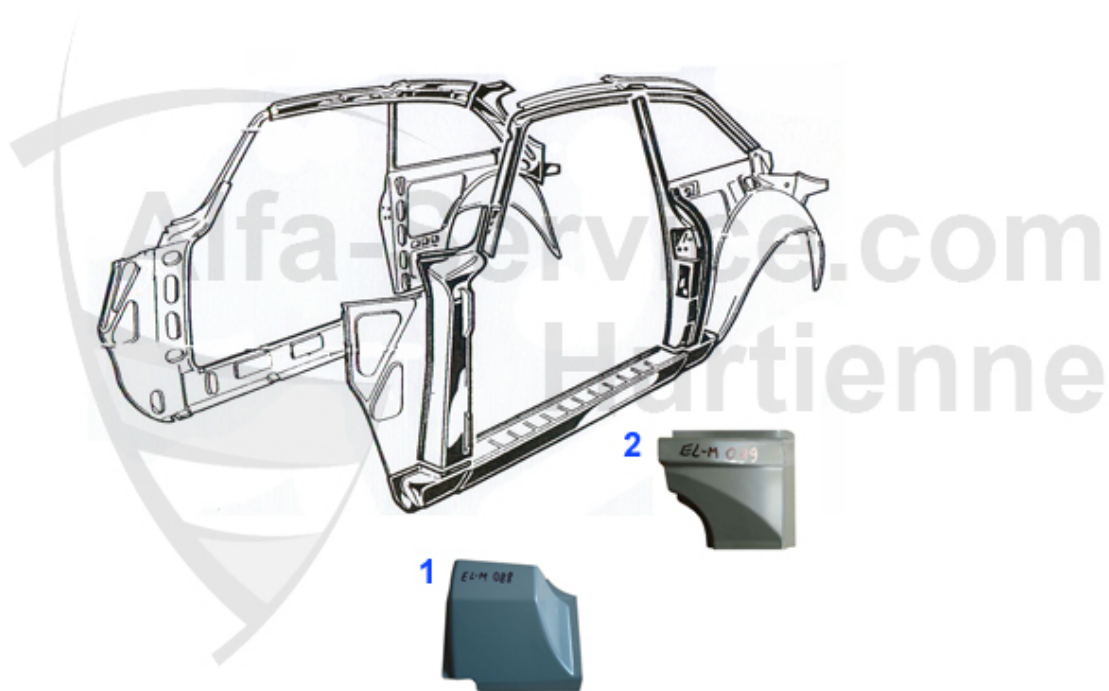

GT Bertone > BODY PARTS > BODY PANELS > CENTER

1	15 400 2 1	DOWN GT REPAIR PANEL A-PILLAR Left	77.00 EUR
1	15 400 2 2	GT REPAIRPANEL A-PILLAR right	77.00 EUR
2	15 401 2 1	DOWN GT REPAIR PANEL B-PILLAR left	77.00 EUR
2	15 401 2 2	GT DOWN REPAIR PANEL B-PILLAR RIGHT	77.00 EUR