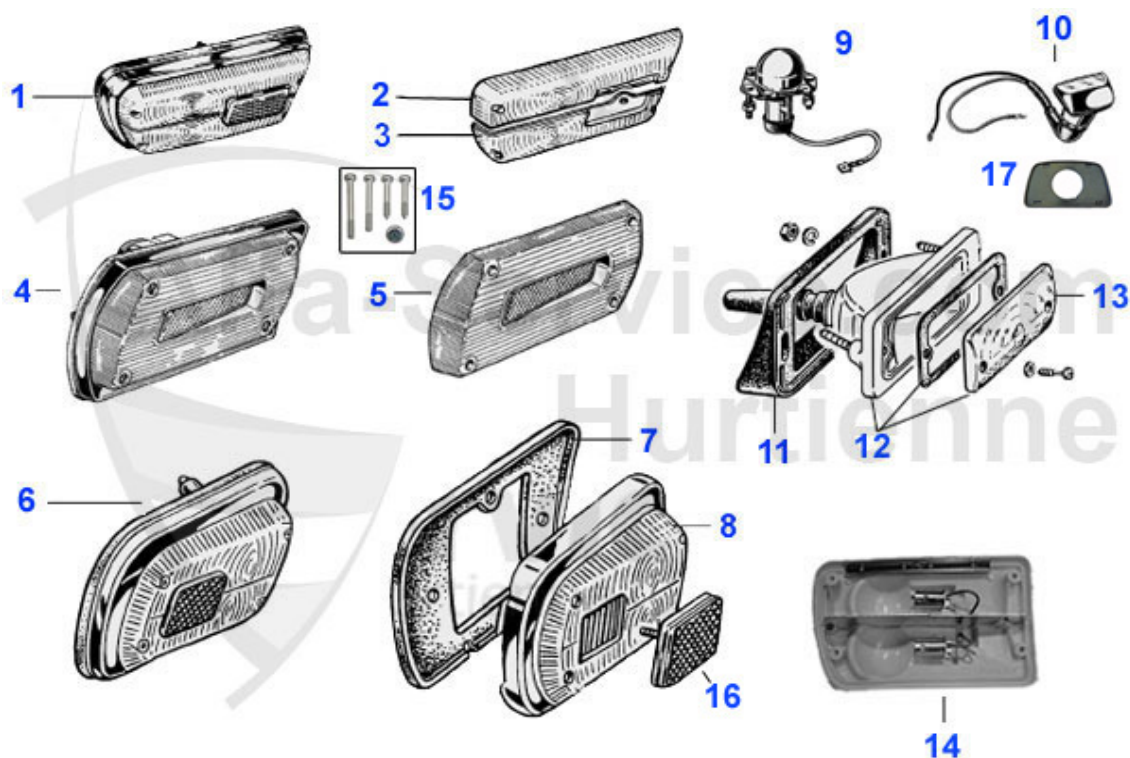

GT Bertone > BODY PARTS > LIGHTS > REAR LIGHTS GT 1300-1750

9	16 074 2 0	LICENSE PLATE LIGHT - Step Nose, 1750 - 1st series	89.00 EUR
10	16 017 0 0	LICENSE PLATE LIGHT, std. 1970-82	33.50 EUR
11	18 145 2 0	GT SPACER REAR LIGHT	19.61 EUR
12	16 075 2 0	GT REVERSING LIGHT	91.50 EUR
13	16 175 2 0	GT REAR LIGHT LENSE - ALTISSIMO	35.00 EUR
13	16 090 2 0	GT REAR LIGHT LENSE - CARELLO	30.00 EUR
14	16 190 2 2	REAR LIGHT BACKING GTJ, RIGHT PLASTIC, REPRODUCTION	119.00 EUR
14	16 190 2 1	REAR LIGHT BACKING GTJ, LEFT PLASTIC REPRODUCTION	119.00 EUR
15	16 304 2 0	SCREW SET FOR REAR LENS GTJ ORIG: VERSION 33,28,2X25	7.00 EUR
16	16 176 2 0	REFLECTOR REAR GLASS GTJ CARELLO	29.00 EUR
17	18 025 0 0	GASKET FOR LICENSE PLATE LIGHT 2. SERIES ON THE BUMPER, FITS 1601700	4.76 EUR