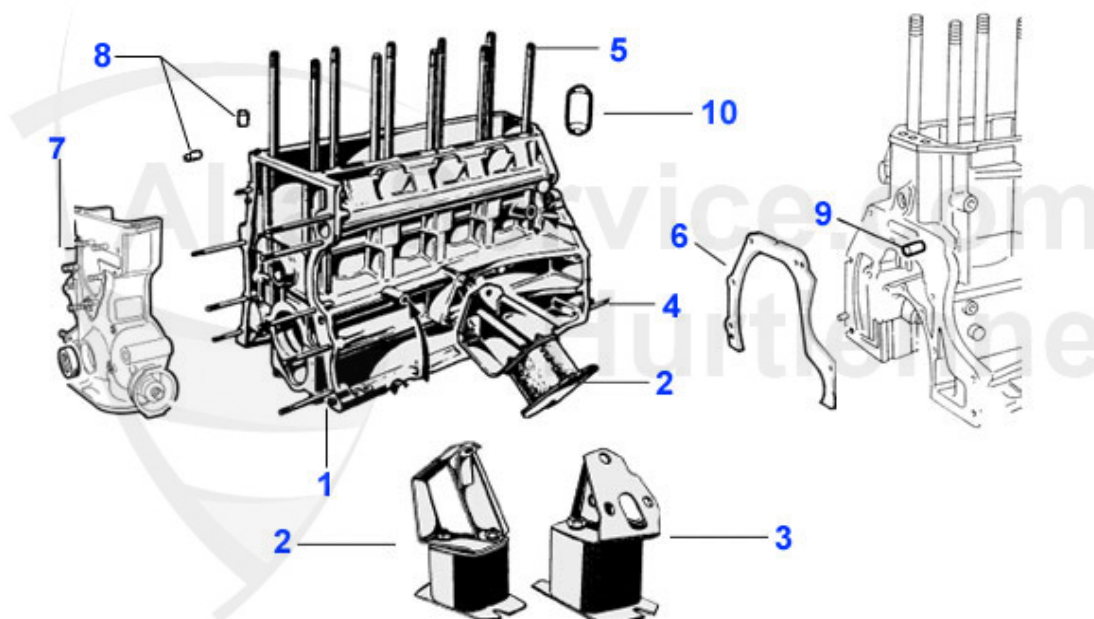

GT Bertone > ENGINE > ENGINE BLOCK > ENGINE BLOCK/MOUNTS

1	03 225 0 0	1300 ENGINE MOUNT used 2nd issue with oilfilter cartridge0	***
1	03 233 0 0	1300 ENGINE MOUNT used 1st issue with oil filter element	458.99 EUR
1	03 232 0 0	2000 ENGINE MOUNT used type 116 with oilfilter cartridge	345.00 EUR
1	03 231 0 0	2000 ENGINE Block used Type 105 with oilfilter cartridge	***
1	03 230 0 0	1800 ENGINE BLOCK USED TYPE 116 WITH OILFILTER CARTRIDGE	215.00 EUR
1	03 229 0 0	1750 ENGINE BLOCK used 1st issue with oilfilter element	345.00 EUR
1	03 228 0 0	1600 ENGINE MOUNT used Type 116 with oilfilter cartridge	***
1	03 227 0 0	1600 ENGINE MOUNT used Type 105 with oilfilter cartridge	***
2	03 066 3 1	ENGINE MOUNT LEFT	49.00 EUR
2	03 066 R 1	ENGINE MOUNT RACING, LEFT 75 SHORE	59.00 EUR
3	03 066 R 2	ENGINE MOUNT RACING, RIGHT 75 SHORE	59.00 EUR
3	03 066 3 2	ENGINE MOUNT RIGHT	49.00 EUR
4	03 143 0 0	STUD ENGINE GEARBOX Type 105/116	5.60 EUR
5	03 234 0 0	1600 (M 10) STUD ENGINE-CYLINDER HEAD	29.90 EUR
5	03 237 0 0	STUD BOLT ENGINE-CYLINDER HEAD 1300	29.90 EUR
5	03 236 0 0	1600, 1750, 2000 (M 12) STUD ENGINE- CYLINDER HEAD Alfetta: 1.6,1.8,2.0	29.90 EUR
6	04 050 0 0	DISTANCE PLATE engine/transmission	***
7	03 272 0 0	CONTROL CASING COVER, USED PLEASE INDICATE TYPE	59.30 EUR
8	03 165 0 0	DOWEL BOLT BLOCK-HEAD	***
9	03 198 0 0	OE. 10842220 DOWEL	1.59 EUR
10	03 166 0 0	DOWEL FOR OIL RING CYLINDERHEAD	***