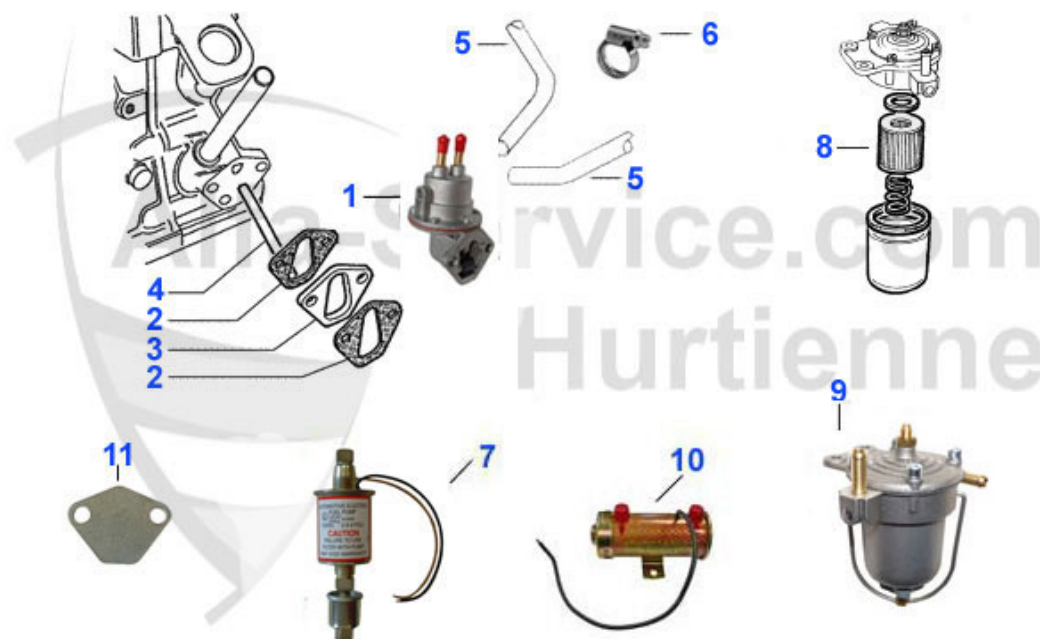

GT Bertone > FUEL SYSTEM > FUEL PUMP/HOSES

1	07 030 0 0	TAPPET fuel pump	***
2	02 048 0 0	FUEL PUMP GASKET	2.18 EUR
3	02 049 0 0	FUEL PUMP PLASTIC SPACER	4.31 EUR
4	07 010 0 0	FUEL PUMP 1300 - 2000 105 carburetor model ALFETTA (76-80)/GIULIETTA 1.3 (80-83) 75 1.6, 1.8, 2.0 (88-89)	35.85 EUR
5	03 215 0 0	BRAIDED FUEL HOSE	5.02 EUR
5	03 151 0 0	FUEL HOSE 8 mm, 1 m	4.00 EUR
6	08 031 0 0	HOSE CAP for petrol hose	1.33 EUR
7	07 036 0 0	Elektrische Benzinpumpe Pierburg 0.27-0.38 bar, 90 l/h	85.00 EUR
8	07 020 0 0	FUEL FILTER HOUSING KING ALLOY INCLUDED FUEL FILTER	80.00 EUR
9	01 013 0 0	FUEL FILTER KING 40mm	8.50 EUR
9	01 007 0 0	FUEL FILTER FISPA 35mm	7.50 EUR
10	07 037 0 0	ELECTRICAL FUL PUMP FACET SILVER TOP 0.3 bar, 70 l/h	132.34 EUR
11	07 040 0 0	Verschlussplatte (Alu) für Benzinpumpenflansch Umrüstung auf Elek. Benzinpumpe	21.90 EUR