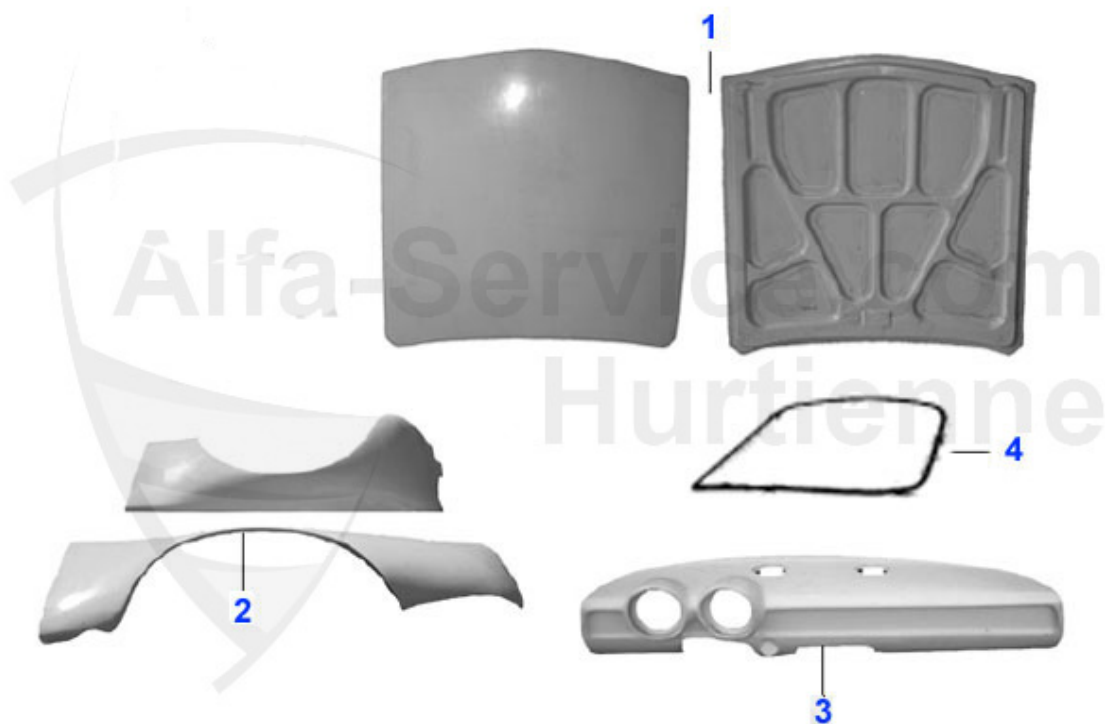

GT Bertone > TUNING > SHALLOW SPRING PAN

1	12 013 R 2	RACE SHALLOW SPRING PAN RIGHT
1	12 013 R 1	RACE SHALLOW SPRING PAN LEFT

113.00 EUR
113.00 EUR

GT Bertone > TUNING > GT/A BODY

1	15 302 2 0	Motorhaube Kunststoff 1. Serie 6kg	535.50 EUR
1	15 300 2 0	Heckklappe Bertone Kunststoff ohne Emblemvertiefung	416.50 EUR
1	15 299 2 0	BONNET GT 2-ND SERIES FIBERGLASS	535.50 EUR
2	15 313 2 0	GTA FENDER KIT STEPNOSE FRONT AND REAR	636.03 EUR
2	15 301 2 0	GTA-M FENDER KIT, front and rear	636.03 EUR
3	20 401 2 0	DASHBOARD GTAM FIBERGLAS	488.99 EUR
4	17 035 2 0	FRONT WINDSCREEN GT LESS 50% WEIGHT, GREEN COLOR, BLUE TOP	***