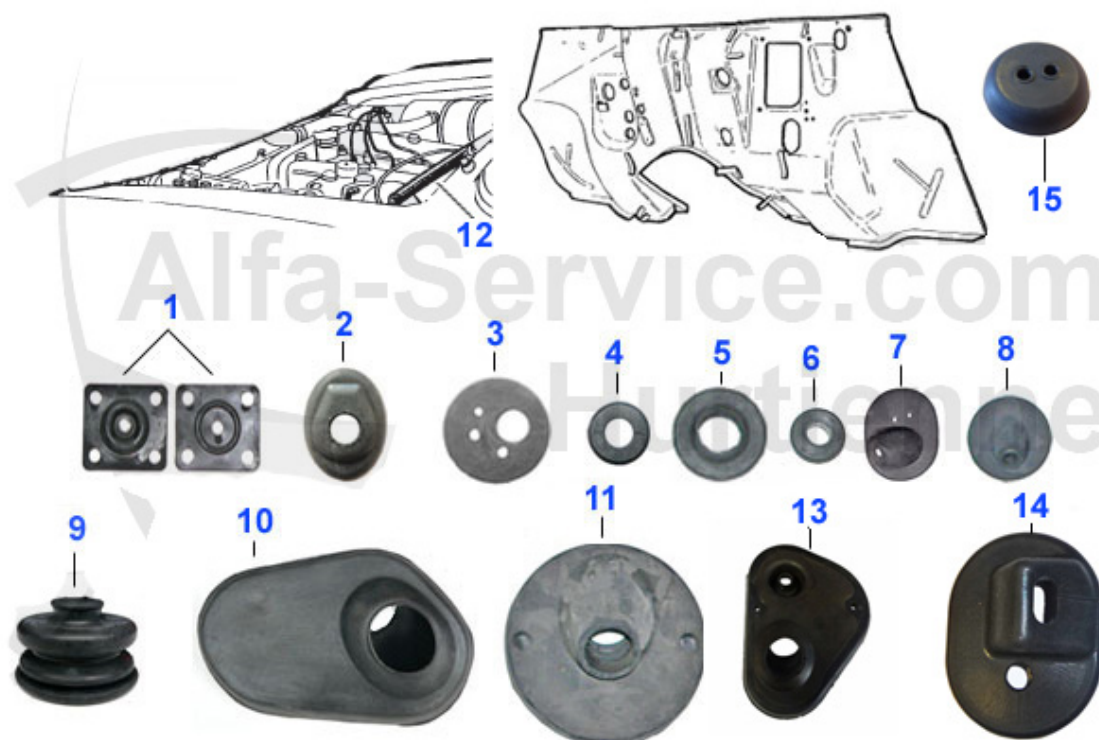

GT Bertone > BODY PARTS > RUBBER/GLASS PARTS > FIREWALL GROMMETS

1	18 107 0 0	GROMMET fire wall/accelerator	7.50 EUR
2	18 140 0 0	GROMMET CABLE TREE, oval	7.40 EUR
3	18 129 0 0	GROMMET FOR ACCELERATOR CABLE HEATER CABLE AND SPEEDOMETER CABLE	15.51 EUR
4	18 155 0 0	GROMMET FOR BRAKE LINE	2.50 EUR
5	18 139 0 0	GROMMET FOR DRAIN	4.70 EUR
6	18 141 0 0	GROMMET FOR HEATER HOSE	5.80 EUR
7	18 167 0 0	GROMMET FOR FRONT WALL, CHOKE CABLE, SPEEDOMETER CABLE SPIDER 66-69	14.49 EUR
8	18 166 0 0	GROMMET COWL SPEEDO CABLE BERTONE 1300- 1750 Giulia 1. SERIES	10.81 EUR
9	18 168 0 0	GROMMET HEATER HOSE SPIDER 66-69, BERTONE 64-69	16.92 EUR
10	18 164 0 0	GOMMET f. STEERING 1st SERIES	32.50 EUR
11	18 142 0 0	GOMMET FOR STEERING 2nd SERIES	34.00 EUR
12	18 171 2 0	RUBBER SEAL WIPER PANEL/BONNET GT-GTV	10.00 EUR
13	18 177 0 0	GROMMET FOR STEERING ROD RIGHT HAND DRIVE 1. SERIES	24.99 EUR
14	18 176 0 0	GROMMET FOR THE TACHO, SPEEDO AND CHOKE CABLES. FOR ALL RIGHT HAND 105 SERIES CARS.	12.99 EUR
15	18 157 0 0	CABLE GUIDE NUMBER PLATE LIGHTING GT BERTONE/GIULIA	11.50 EUR