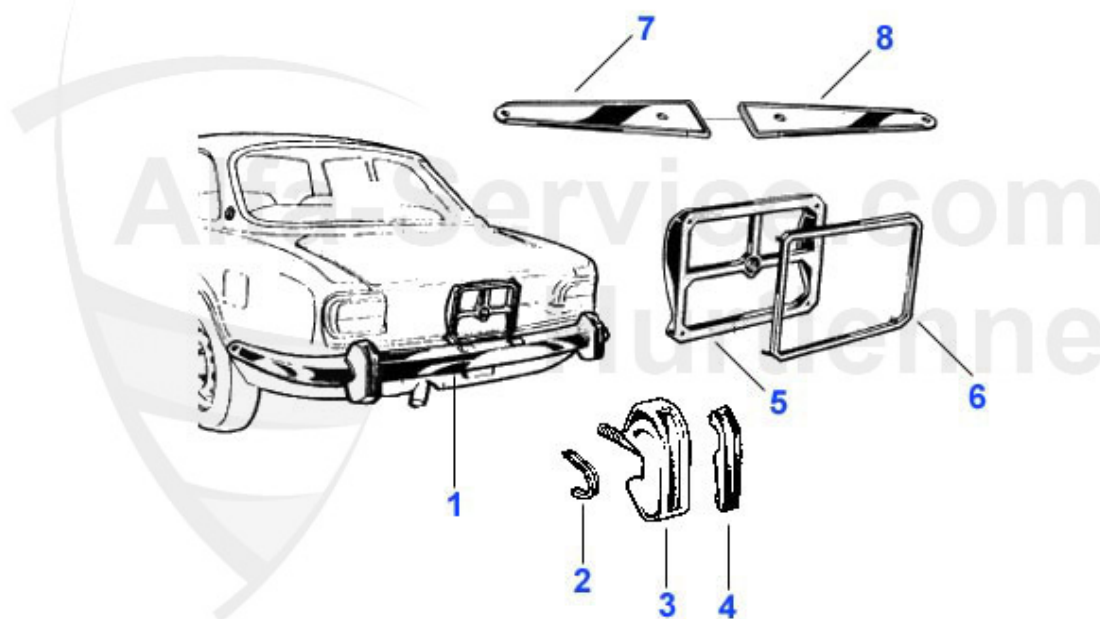

GT Bertone > BODY PARTS > CHROME PARTS > REAR BUMPER

1	19 025 2 0	GT REAR BUMPER 1st series	***
1	19 026 2 0	GT REAR BUMPER (incl. overrides) beg. from 70	***
1	19 111 2 0	GT REAR BUMPER (without overrides) 70-74	***
2	18 137 2 0	SET RUBBER PADS BUMPER OVERRIDERS GT BERTONE, GIULIA (4 PIECES)	9.50 EUR
3	19 131 2 1	GT BUMPER OVERRIDERS front/left rear/right	***
3	19 131 2 2	GT BUMPER OVERRIDERS front/right rear/left	***
4	18 138 0 0	RUBBER FOR BUMPER OVERRIDER GT BERTONE AND GIULIA 1969-74	14.98 EUR
5	15 119 2 0	GT HOLDER FOR LICENSE PLATE - ALU	68.00 EUR
5	19 174 2 0	GT NUMBER PLATE CARRIER PLASTIC	62.50 EUR
5	19 018 2 0	NUMBER PLATE HOLDER (STAINLESS STEEL)	118.90 EUR
6	19 138 2 0	GT/GIULIA - FRAME FOR LICENSE PLATE STAINLESS STEEL	16.01 EUR
7	19 133 2 1	GT CHROME - inner trunk left	33.00 EUR
8	19 133 2 2	GT CHROME COVER - inner trunk right	33.00 EUR