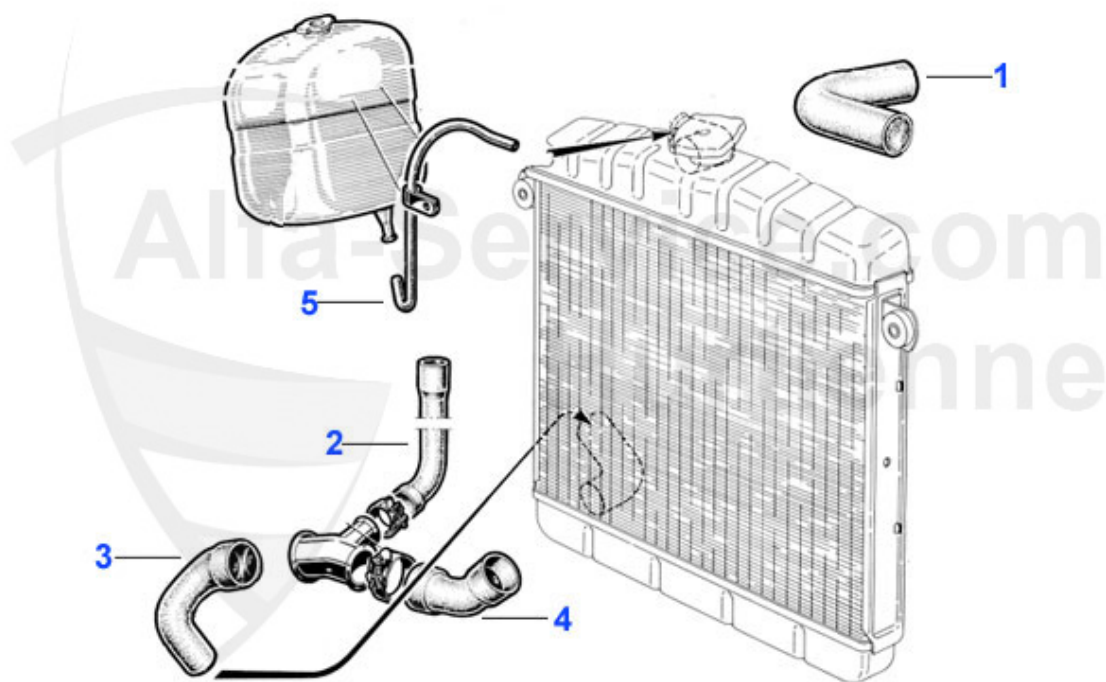

GT Bertone > COOLING SYSTEM > HOSES > 1750

1	08 016 0 0	UPPER RADIATOR HOSE - 2nd series	13.80 EUR
2	08 019 0 0	RADIATOR-HOSE 1750 LONG	14.80 EUR
3	08 021 0 0	RADIATOR-HOSE TO RADIATOR 1750	13.60 EUR
4	08 020 0 0	RADIATOR-HOSE 1750 SHORT	14.80 EUR
5	08 024 0 0	HOSE / RADIATOR OVERFLOW CONTAINER	4.70 EUR