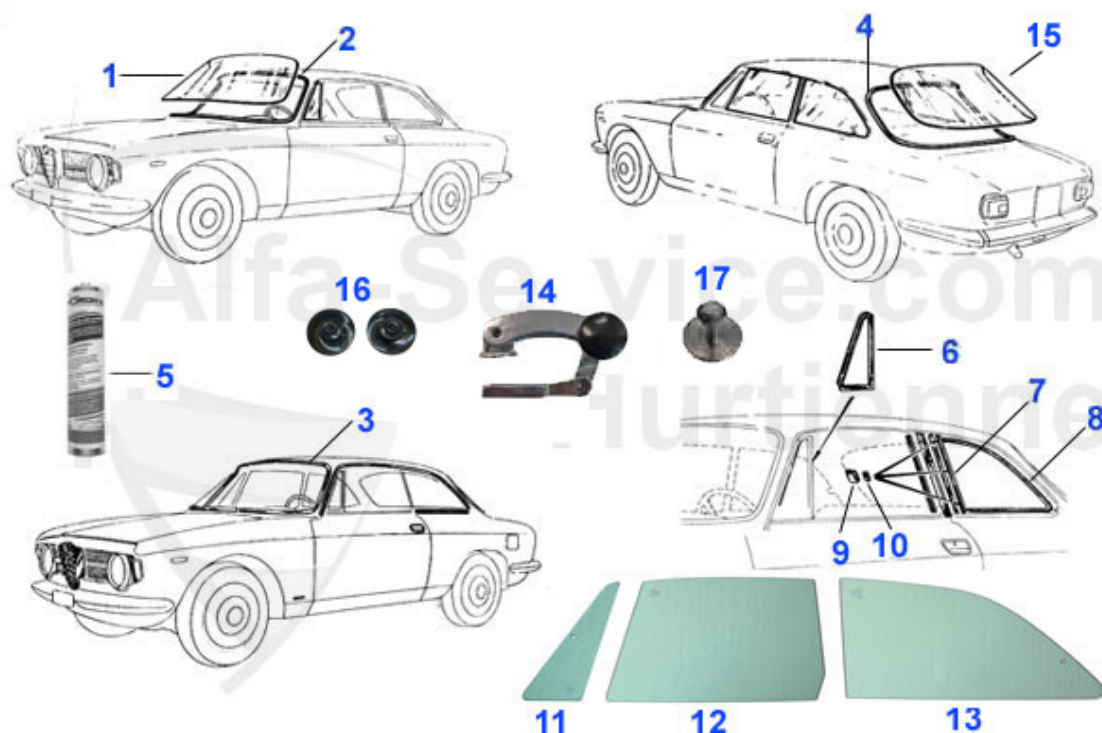

GT Bertone > BODY PARTS > RUBBER/GLASS PARTS > GLASS/SEALS

1	17 001 2 0	GT WINDSCREEN, clear	378.54 EUR
1	17 002 2 0	GT WINDSCREEN, green, coloured	449.33 EUR
1	17 003 2 0	GT WINDSCREEN, green/green	465.74 EUR
1	17 035 2 0	FRONT WINDSCREEN GT LESS 50% WEIGHT, GREEN COLOR, BLUE TOP	***
2	18 011 2 0	GT WIND SCREEN RUBBER	89.00 EUR
3	19 183 2 0	CHROME TRIM FOR FRONT GASKET GT 2 pieces	245.00 EUR
4	18 012 2 0	GT REAR WINDWOW RUBBER	89.00 EUR
4	19 184 2 0	CHROME TRIM FOR REAR GASKET GT	245.00 EUR
5	24 007 0 0	WINDOW SEALANT 290 ml	17.50 EUR
6	18 013 2 0	GT QUARTER WINDOW SEAL FRONT LEFT AND RIGHT SIDE =SET	107.10 EUR
7	18 130 2 0	GT SEAL FOR REAR QUARTER WINDOW AT B-PILLAR	15.51 EUR
8	18 014 2 0	GT REAR QUARTER WINDOW SEAL	29.00 EUR
9	18 094 2 0	METAL CLIP FOR RUBBER HINGES	4.20 EUR
10	18 146 2 0	GT RUBBER HINGES REAR SIDE WINDOW	4.41 EUR
11	17 006 2 0	Dreiecksfenster GT grün	58.00 EUR
12	17 008 2 0	GT CRANK-OPERATED WINDOW coloured	128.90 EUR
13	17 009 2 0	GT QUARTER WINDOW coloured	118.90 EUR
14	19 189 2 2	REAR QUARTER WINDOW LATCH GT, WITH BLACK KNOB, RIGHT SIDE	72.99 EUR
14	19 189 2 1	REAR QUARTER WINDOW LATCH GT, WITH BLACK KNOB, LEFT SIDE	72.99 EUR
15	17 004 2 0	Heckscheibe Gt Bertone, klar ohne Heizung	369.99 EUR
15	17 005 2 0	REAR WINDOW GT BERTONE, GREEN COLOR HEATED VERSION	420.00 EUR
16	18 182 2 0	REAR QUARTER WINDOW GASKET GT/GTV BERTONE, SET OF 2 PIECES	3.57 EUR
17	19 190 2 0	STOP BUTTON QUARTER WINDOW GT, STAINLESS STEEL	17.01 EUR