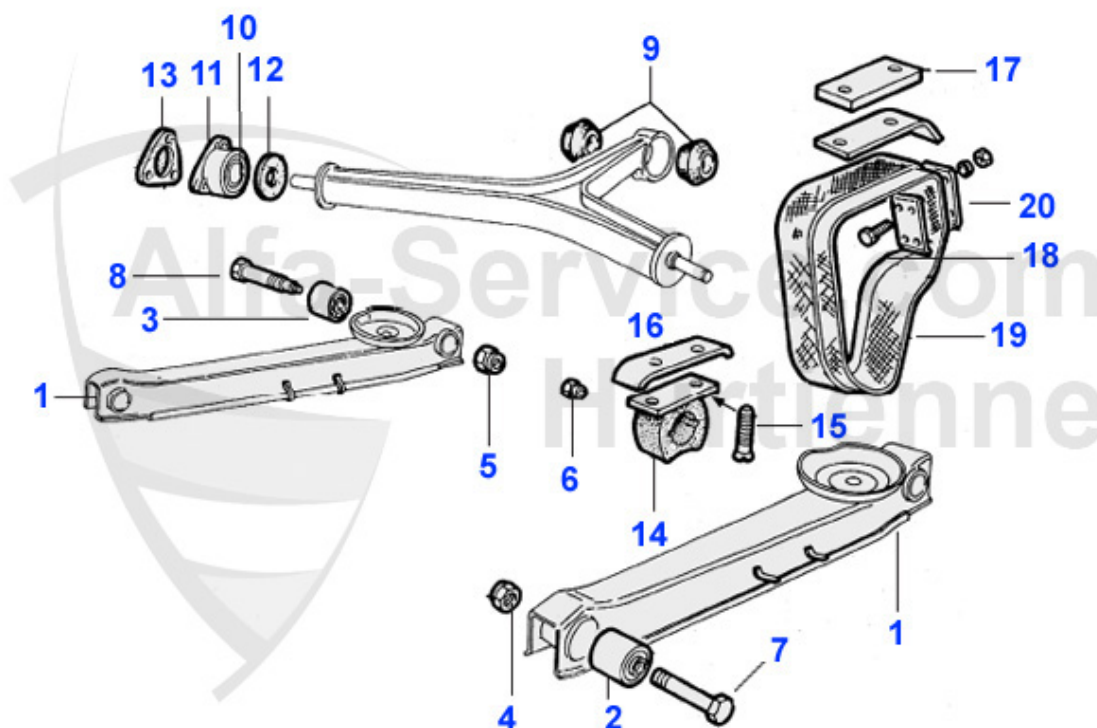

GT Bertone > SUSPENSION > REAR > TRAILING ARMS/T-BAR

1	12 031 0 0	REAR TRAILING ARM, without bushings	118.00 EUR
2	12 154 0 0	FRONT TRAILING ARM BUSH 1964-68 OUTER DIAM. 36mm	26.50 EUR
2	12 109 0 0	FRONT TRAILING ARM BUSHING HEAVY DUTY YEAR 68-93	26.00 EUR
2	12 032 0 0	REAR TRAILING ARM FRONT BUSH 55 shore	19.00 EUR
3	12 110 0 0	REAR TRAILING ARM BUSHING HEAVY DUTY YEAR 64-93	26.00 EUR
3	12 033 0 0	REAR TRAILING ARM BUSH STD.	19.00 EUR
4	12 065 0 0	NUT TRAILING ARM SCREW FRONT	1.50 EUR
5	12 066 0 0	LARGE NUT REAR TRAILING ARM	4.20 EUR
6	12 067 0 0	SMALL NUT REAR TRAILING ARM	1.50 EUR
7	12 091 0 0	SCREW FRONT BUSHING	6.20 EUR
8	12 092 0 0	SCREW REAR TRAILING ARM	21.50 EUR
9	12 146 0 0	TRUNION BAR CONICAL RUBBER,HARD VERSION	7.50 EUR
9	12 045 0 0	T-BAR CONICAL RUBBER STD.	4.50 EUR
10	12 055 0 1	TRUNION BAR END BUSHING	22.50 EUR
11	12 055 0 2	HOUSING FOR TRUNION ARM END BUSHING	49.00 EUR
12	12 097 0 0	RUBBER DISC FOR T-BAR END	4.90 EUR
13	12 186 0 0	OUTER PART SPACER FOR 12 055 0 0, 2 mm	***
14	12 027 0 0	BUMP STOP REAR AXLE	14.49 EUR
14	12 204 0 0	BUMP STOP REAR AXLE GIULIA 1.SERIES ORIGINALTEIL	30.00 EUR
15	12 059 0 0	SCREW BUMP STOP REAR AXLE	2.40 EUR
16	12 054 0 0	METAL UNDER BUMP STOP	12.50 EUR
17	12 087 0 0	SPACER REAR AXLE BUMP STOP	41.00 EUR
18	12 036 0 1	REAR AXLE REBOUND STRAP (outside) - 31 mm	11.60 EUR
19	12 036 0 2	REAR AXLE REBOUND STRAP (inside) - 31 mm	11.60 EUR
19	12 043 0 0	REBOUND STRAP KIT INNER/OUTER 31mm, ORIGINAL MATERIAL	61.00 EUR
20	12 053 0 0	MOUNTING KIT FOR REBOUND STRAPS 31 mm FOR ONE SIDE	11.50 EUR