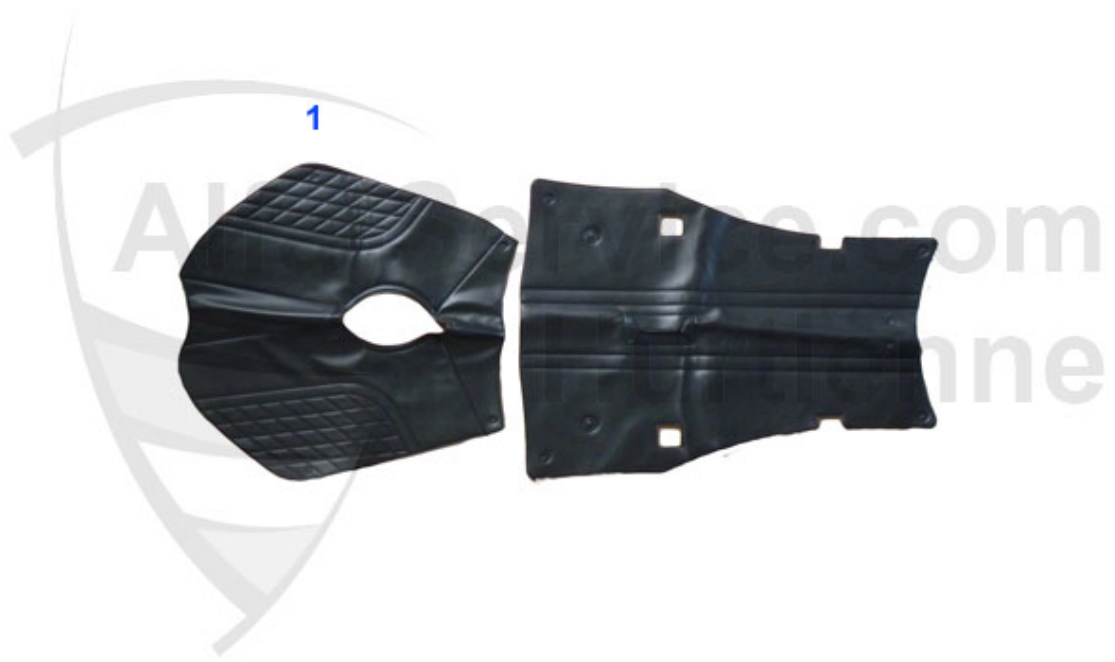

---

1 20 364 2 0 Transmiss. tunnel cover 2 pieces

158.00 EUR