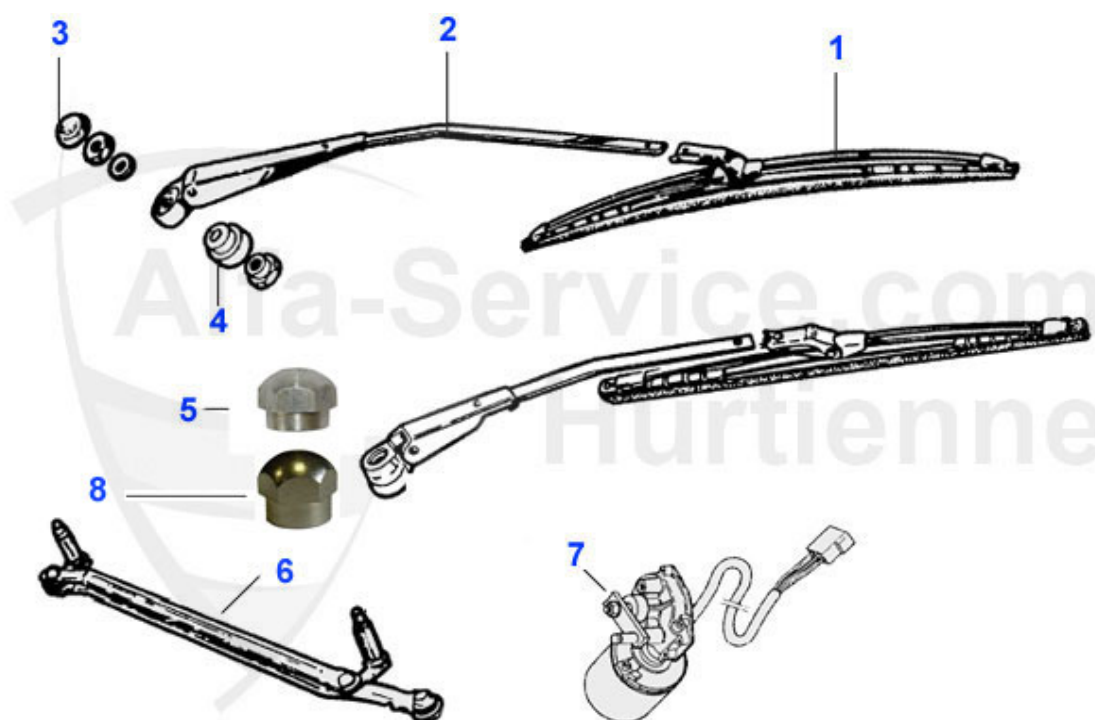

GT Bertone > WIPER SYSTEM > WIPER SYSTEM

1	25 004 0 0	SET WIPER BLADES chromed Giulia/GT/RH with hook ends	***
1	25 003 0 0	SET WIPER BLADES STAINLESS STEEL RH/GT/ GIULIA, STICKABLE	24.99 EUR
2	25 018 2 1	WIPER ARM "FLAT END" GIULIA/GT ROUNDTAIL SPIDER LEFT,STAINLESS STEEL	23.80 EUR
2	25 018 2 2	WIPER ARM "FLAT END" GIULIA/GT ROUNDTAIL SPIDER RIGHT,STAINLESS STEEL	23.80 EUR
2	25 017 3 2	WIPER ARM WITH HOOK END right - Giulia/ GT/RH	17.85 EUR
2	25 017 3 1	WIPER ARM WITH HOOK END - left Giulia/GT/RH	***
3	25 007 2 0	PLASTIC CAP FOR WIPER ARMS, gray	2.50 EUR
4	25 035 0 0	PLASTIC COVER FOR WIPER SPINDLE GIULIA AND GT BERTONE	7.49 EUR
5	25 008 3 0	HEAD NUT FOR WIPER ARMS	1.19 EUR
6	25 037 2 0	WIPER LINKAGE - GT	170.00 EUR
7	14 197 1 0	WIPER MOTOR -Giulia/GT 3 cable	149.00 EUR
7	14 128 2 0	WIPER MOTOR GT 4 CONNECTORS 1600-2000	149.00 EUR
8	25 001 3 0	Hutmutter Wischerarm M6 Edelstahl	4.30 EUR