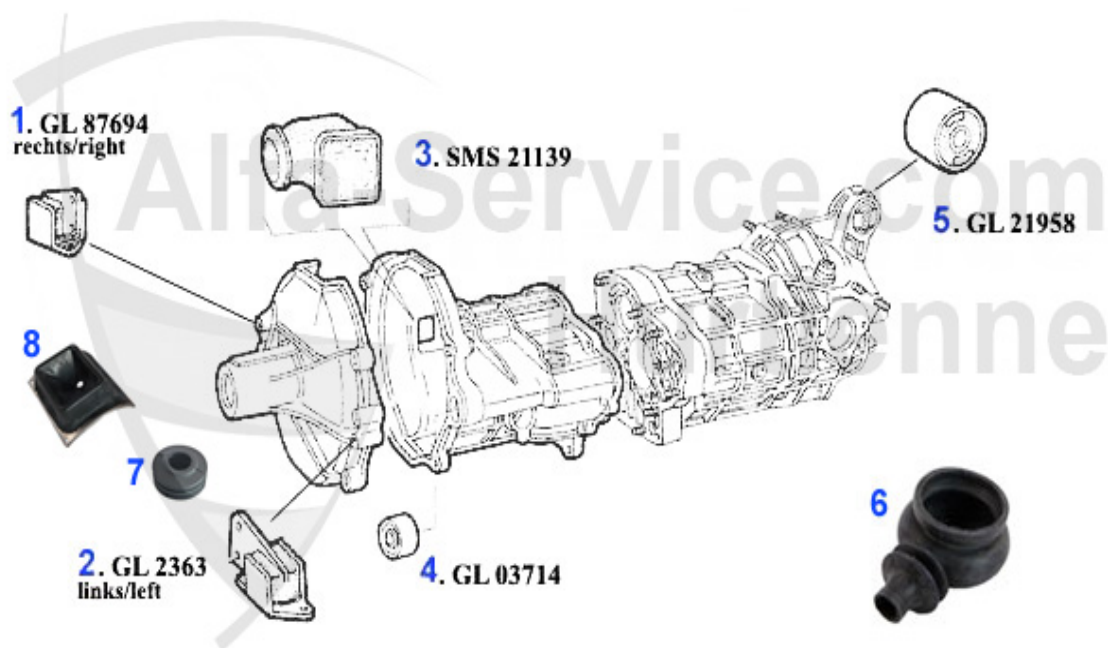

GT/V/6 (116) > DRIVETRAIN > GEARBOX > GEAR MOUNT 1.6/1.8/2.0

1	GL87694	OE. 60521143 GEAR MOUNT 116 4-CYLINDER RIGHT	***
2	GL2363	OE. 60701586 GEAR MOUNT 116 4-CYLINDER LEFT, AR75, ALFETTA, GIULIETTA	22.47 EUR
3	SMS21139	CAP FOR RELEASE LEVER ALFETTA, GIULIETTA, GTV(116), 75,90	***
4	GL03714	OE.60703714 GEARBOX MOUNT 75,90 RZ, SZ	***
5	GL21958	OE. 60521958 GEAR MOUNT REAR 75,90, RZ/SZ, ALFETTA, GIULIETTA, GTV(116)	22.05 EUR
6	SMS2345	GEAR LEVER BOOT ALFETTA, GIULIETTA, GTV (116)	9.78 EUR
7	SMS26078	RUBBER BOTH FOR SHIFT LEVER/ALFETTA/GTV/ GIULIETTA (116)	***
8	SMS2346	OE. 60701783 COVER f. GEARSTICK 116	***