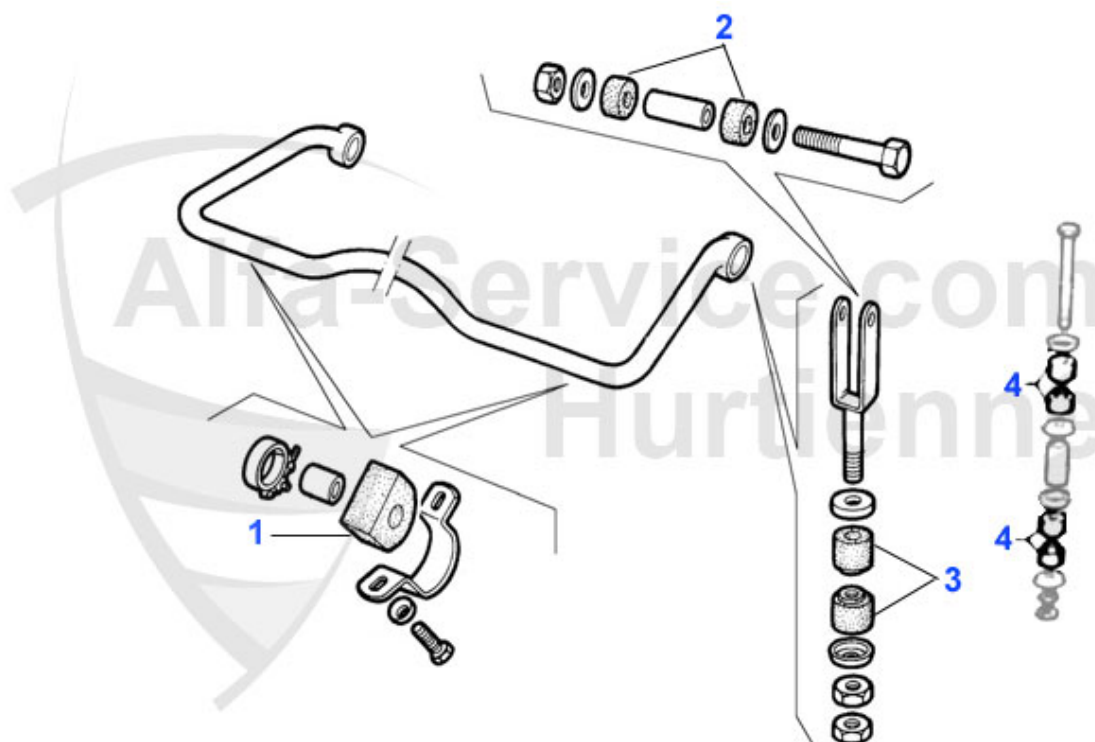

GT/V/6 (116) > SUSPENSION > REAR STABILISER

1	AB2394	REAR ANTI-ROLL BAR BEARING ALFETTA, GIULIETTA,75 (21mm) REQUIRED PIECES: 2	7.90 EUR
1	AB2395	Gummipuffer Stabilisator HA 75 1.6-1.8 ie benötigte Stückzahl: 2	***
2	AB21366	BUSHING FOR REAR UPPER ANTI-ROLL BAR ALFETTA,GIULIETTA,GTV6 (116),75,90 (PENDULUM SUPPORT 4 PCS PER SIDE)	6.06 EUR
3	AB21364	REAR CONNECTING ROD BUSHING ALFETTA, GIULIETTA,GTV6 (116),75	2.87 EUR