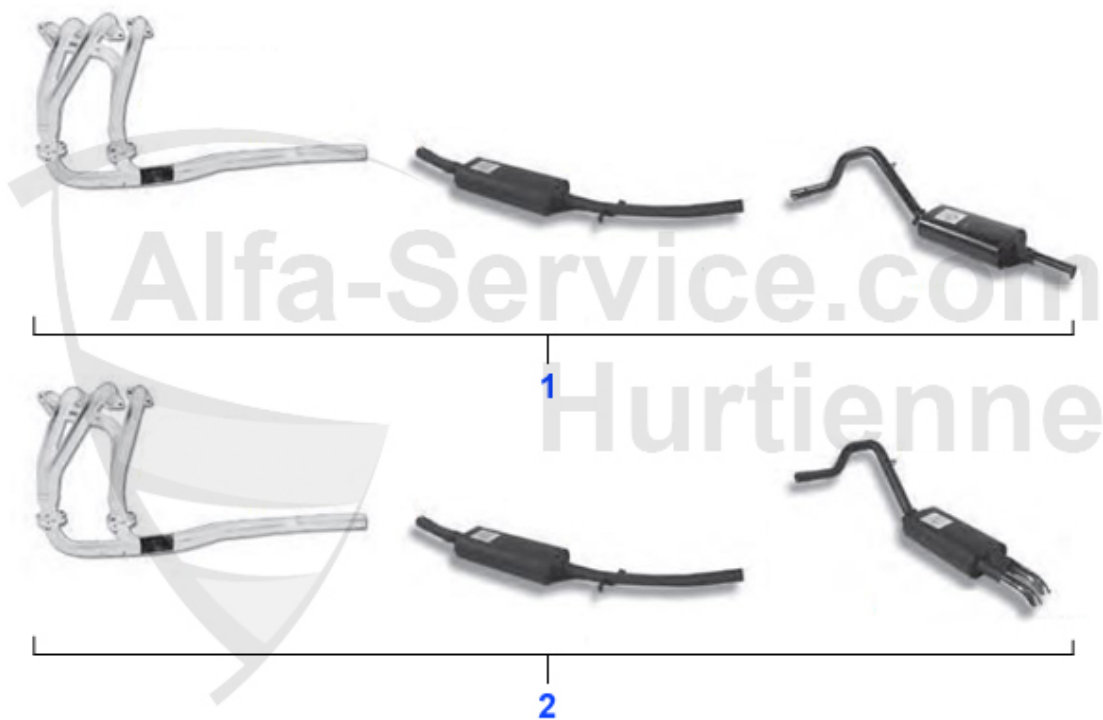

GTV/6 (116) > EXHAUST SYSTEM > GTV/4 Sport

1	SPA11641 Sportauspuffanlage Alfetta GT 1,6-1,8-2,0 (72-85) 1xEndrohr 45mm Dm	952.00 EUR
2	SPA11642 Sportauspuffanlage Alfetta GT 1,6-1,8-2,0 (72-85) Endtopf mit 2 Rohren 45mm	952.00 EUR