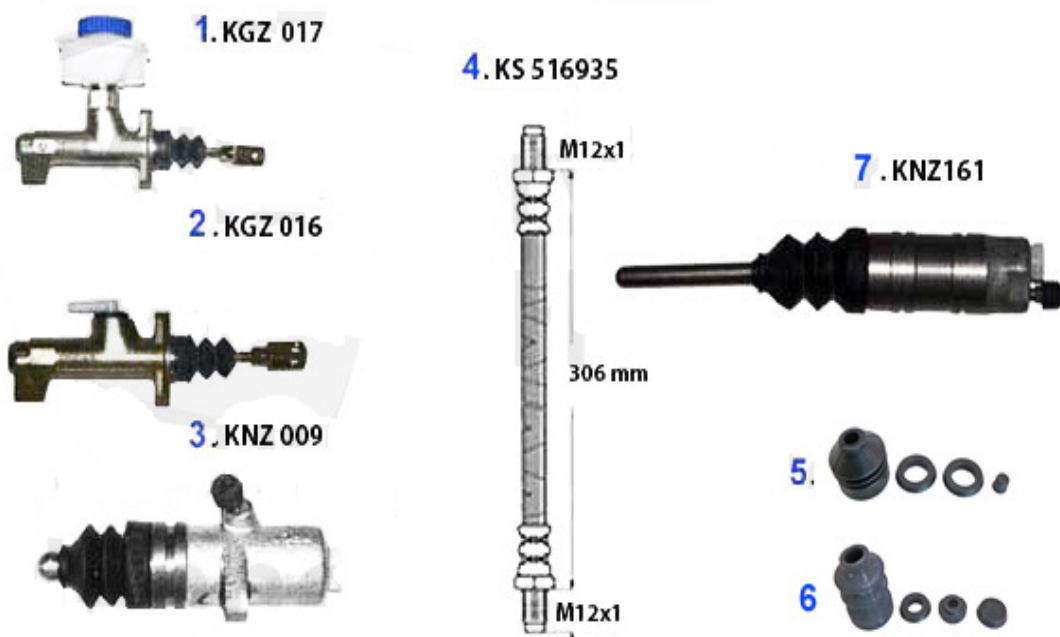

Kupplungs-Kit/Clutch Set GTV/4

1	KK009003	CLUTCH-KIT,ALFETTA,GULIETTA,75, GTV (116),1.6/1.8/2.0/IE/TS/TD 1974-1992, 215mm	256.85 EUR
2	KKNL024	NEEDLE BEARING 75,RZ/SZ,ALFETTA, GIULIETTA,GTV (116)	***

Kupplungs-Kit/Clutch Set GTV/6

1. KK 132900
Set Ø 190 mm

2. KK 101300
Umrüstung auf 1-Scheiben
System, incl. Schwungscheibe/
Altering kit for 1-disc clutch,
incl. flywheel

3. KKNL 024
Führungslager/
pilot bearing

4. KK999700

2	KK101300	REPLACEMENT FROM TWIN CLUTCH TO SINGLE CLUTCH, 190mm KIT WITH FLYWHEEL BALANCED WITH SACHS PARTS	859.00 EUR
3	KKNL024	NEEDLE BEARING 75,RZ/SZ,ALFETTA, GIULIETTA,GTV (116)	***
4	KK999700	2 DISC CLUTCH COMPLETE SET FOR GTV-6 / ALFA 75 2,5, YOU MUST USE THE OLD MIDDLE RING	769.00 EUR

Kupplungsbetätigung/Clutch Actuation GTV/4/6 (116)

1	KGZ017	CLUTCH MASTER CYLINDER, ALFETTA, GIULIETTA, GTV, GTV/6(116), WITH RESERVOIR	97.46 EUR
2	KGZ016	OE. 60518194 CLUTCH MASTER CYLINDER 116 1983>	81.04 EUR
3	KNZ009	CLUTCH SLAVE CYLINDER,75,90 ALFETTA, GIULIETTA, GTV,GTV/6(116)	60.52 EUR
4	KS516935	CLUTCH HOSE 116	17.96 EUR
5	RKG1134	REPAIR KIT MASTER CYLINDER 116 RZ/SZ	26.18 EUR
6	RKN3156	REPAIR KIT SLAVE CYLINDER 116 RZ/SZ	26.18 EUR
7	KNZ161	CLUTCH SLAVE CYLINDER, WITHOUT VALVE PUSH ROD	95.20 EUR