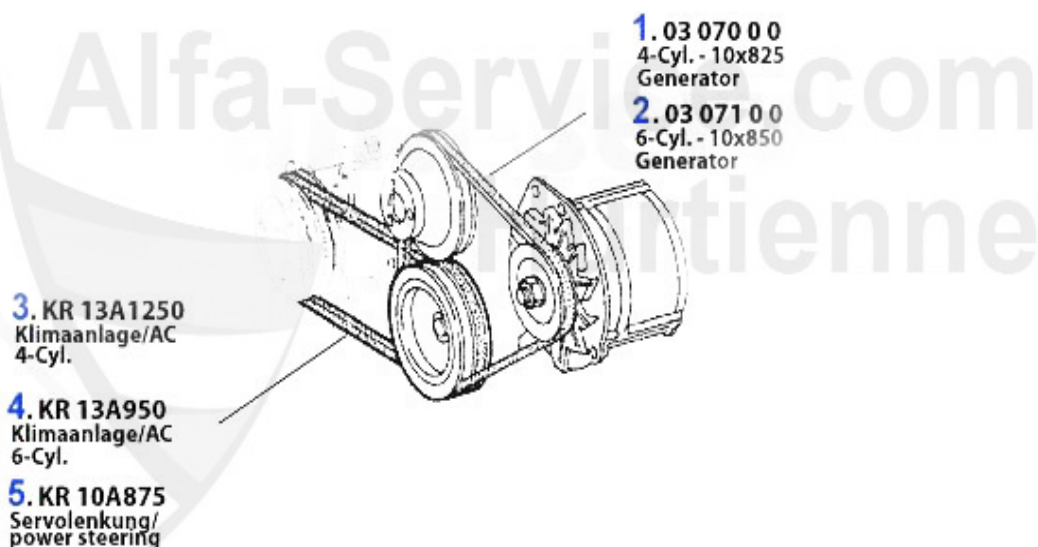

Keilriemen/V-Belt GT/V4/6 (116)

1	03 070 0 0	V-BELT 9.5X825 (SPIDER, GT)	8.70 EUR
2	03 071 0 0	V-BELT 9.5X850	8.70 EUR
3	KR13A1250	V-BELT 12.5X1250 ALFETTA,GIULIETTA,GTV (116) 4 CYL. CLIMACOMPRESSOR	17.39 EUR
4	KR13A950	V-BELT 12.5X950 33 (907),145/6 >11.96 CLIMACOMPRESSOR GTV/6	12.85 EUR
5	KR10A875	V-BELT 10X875 Sud/Sprint,Arna	11.90 EUR