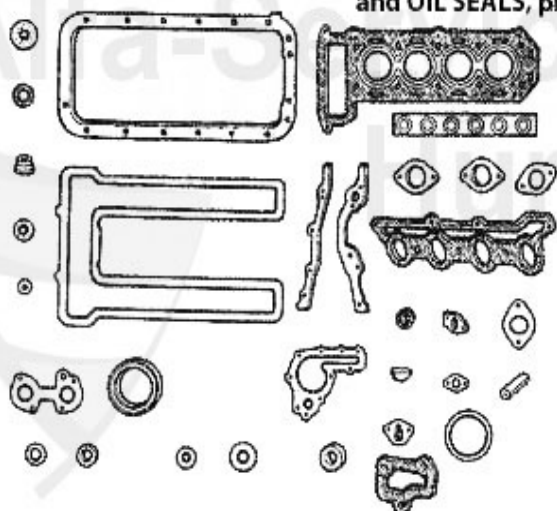

45.01 EUR

Kopfdichtsatz/Headset GTV/6 (116)

1. ZKDS 36300

1 ZKDS36300 OE. 60777249 O/H-Set with Head Gasket 6-Cylinder

234.95 EUR

Motordichsatz/Full Set Alfetta Vergaser/Carb.

Achtung/Attention:

In den Dichtsätzen 02 040 0 0 & 02 041 0 0 sind Zylinderkopfdichtung und Wellendichtringe nicht enthalten, bitte separat bestellen./The sets 02 040 0 0 & 02 041 0 0 are without HEADGASKET and OIL SEALS, please order it separate!

1. 02 040 0 0
1600 ccm

2. MDS 42200
1800 ccm

3. 02 041 0 0
2000 ccm

4. MDS2078

1	02 040 0 0	ENGINE GASKET SET 1600 WITHOUT HEAD GASKET AND OIL SEALS	73.49 EUR
2	MDS42200	ENGINE GASKET SET ALFETTA,GIULIETTA, 75,90 1.8 85 & 90 KW 79-89	152.86 EUR
3	02 041 0 0	ENGINE GASKET SET 2000 WITHOUT HEAD GASKET AND OIL SEALS	73.49 EUR
4	MDS16100	ENGINE GASKET SET ALFETTA,GIULIETTA,75 1.6, 1.8 81 KW COMPLETE 83-89	204.99 EUR
4	MDS2078	ENGINE GASKET SET 75/90 2.0/ALFETTA 2.0/ GIULIETTA/GTV 2.0 WITH HEAD GASKET (CARBURATOR MODELS)	190.00 EUR