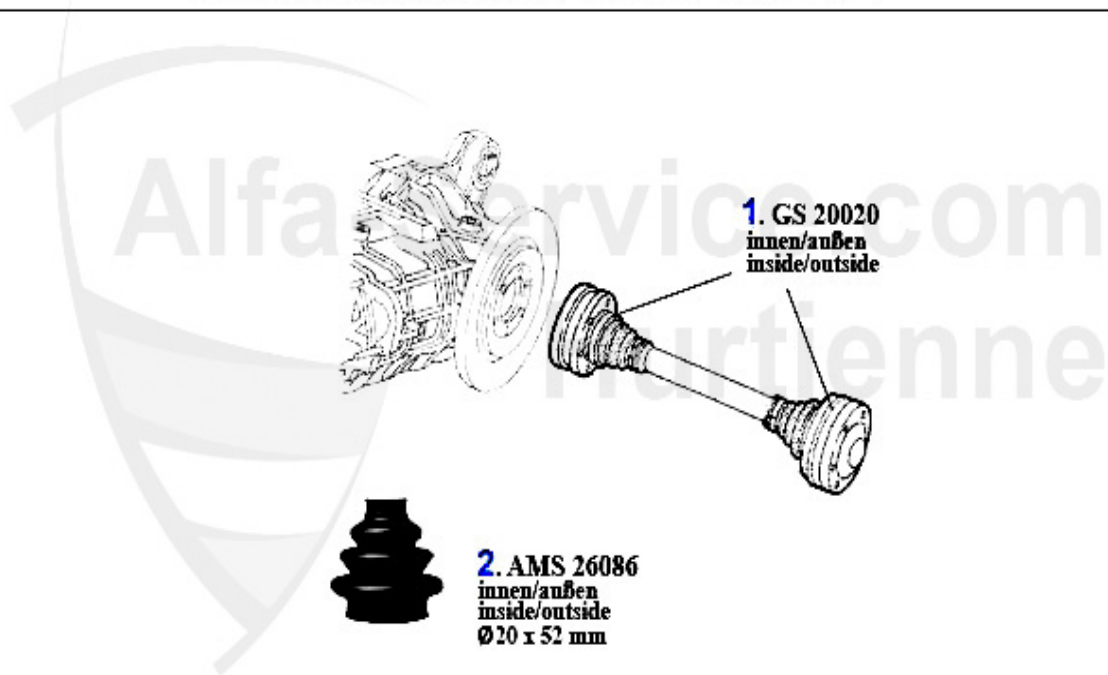

Seitenwelle/Side Shaft GT/V/4

1	GS20020	INNER/OUTER DRIVESHAFT JOINT 116 4-CYLINDER	111.82 EUR
2	AMS26086	OE. 60729242 SIDE SHAFT BOOT inside/outside 116-4Cyl.	16.31 EUR