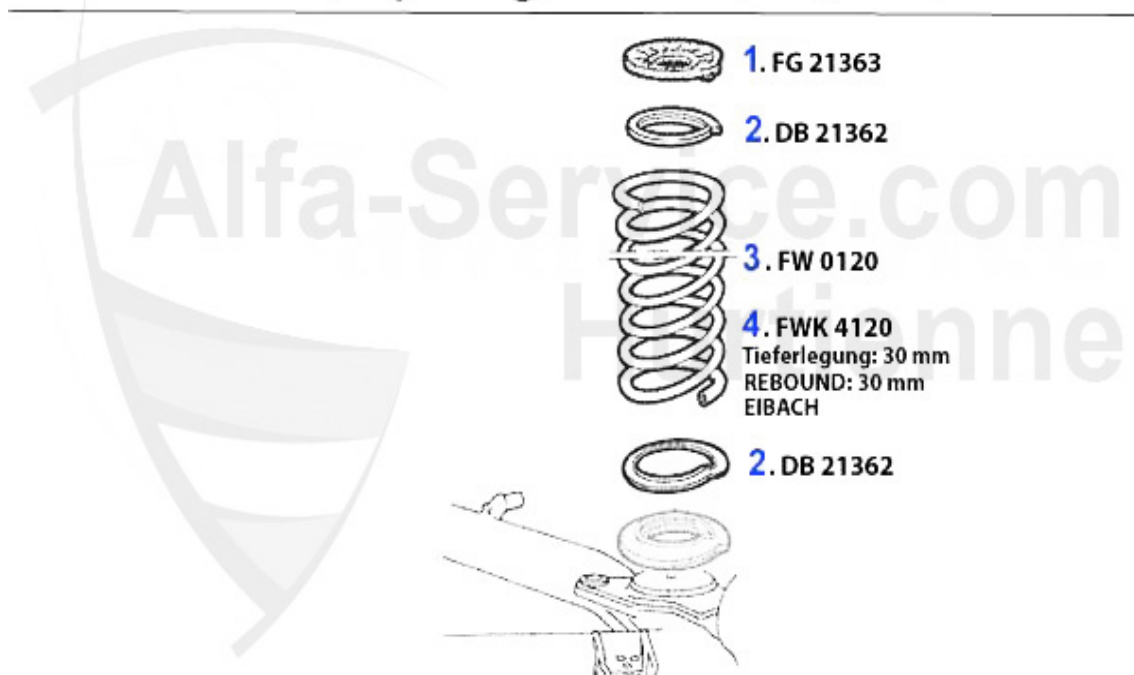

Federn/Springs GTV4/6 (116)

1	FG21363	OE. 60521363 SPACER REAR AXLE 116	13.49 EUR
2	DB21362	OE. 60521362 PLATE	7.90 EUR
3	FW0120	OE. 60701617 REAR SPRING ALFETTA/GTV (116),75,90 1 PIECE	79.00 EUR
4	FWK4120	REAR SPORT SPRINGS 30 MM, Eibach LOWER 75,GTV (116) 2 Pieces	132.34 EUR