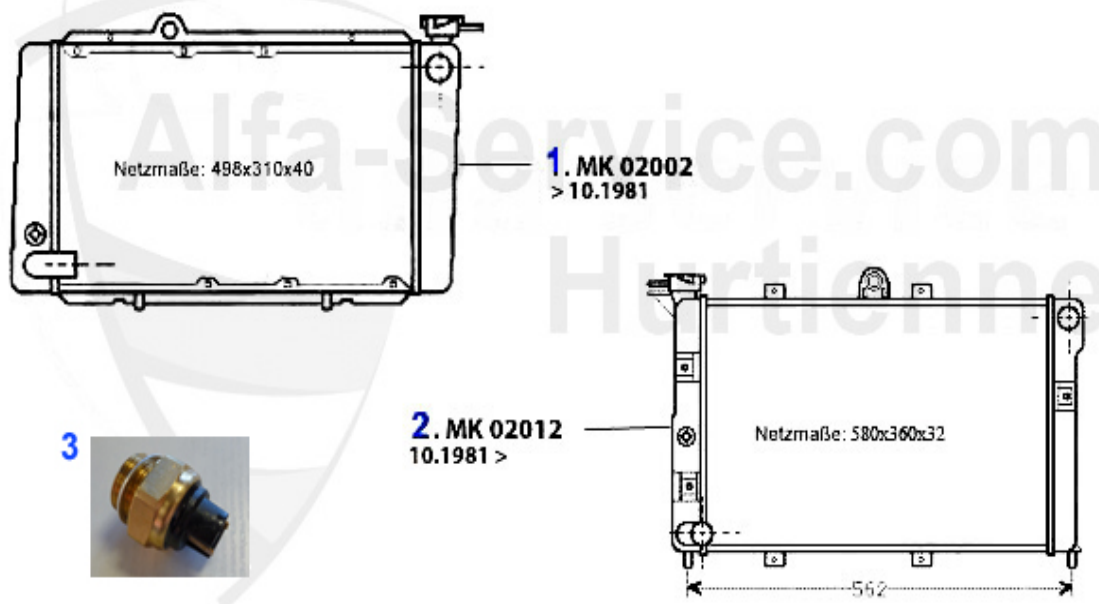

Kühler/Radiator GTV/4 (116)

1	MK02002	OE.60726026 RADIATOR ALFETTA 1.6/1.8 75-84,2.0 77-84,GTV(116) 2.0,IMPORTANT: PAY ATTENTION TO RADIATOR-BLOG SIZE!!!	399.00 EUR
2	MK02012	OE.60719302 RADIATOR ALFETTA/ GIULETTA 1.8/2.0-IMPORTANT:PLEASE CHECK WEB DIMENSIONS	***
3	14 104 3 0	THERMOSWITCH for fan motor	14.90 EUR