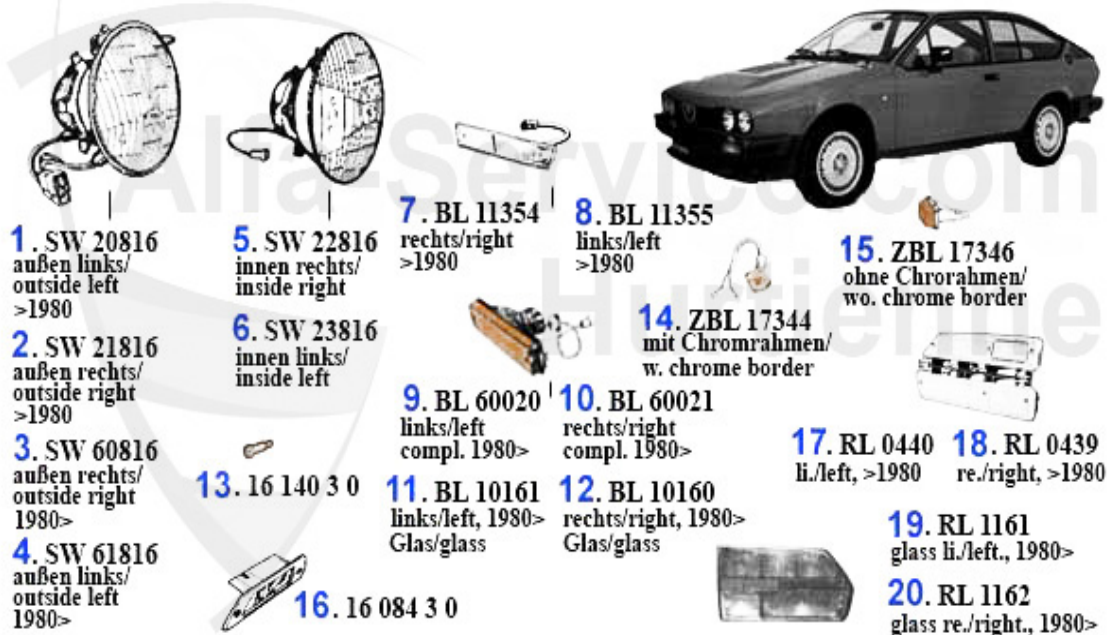

Beleuchtung/Lightning GT/V/6

1	SW20816	OUTER HEADLAMP ALFETTA BERLINA 1974> RIGHT ALFETTA COUP• ALL MODELS WITHOUT PARKING LIGHT	70.78 EUR
2	SW21816	OUTER HEADLAMP ALFETTA BERLINA 1974> RIGHT ALFETTA COUP• ALL MODELS LEFT	70.78 EUR
3	SW60816	OUTER HEAD LAMP RIGHT SIDE, 6, GT/V/6 (116),YEAR 81-85 WITH PARKING LIGHT	77.97 EUR
4	SW61816	OUTER HEADLAMP LEFT SIDE, 6, GT/V/6 (116), YEAR 81-85 WITH PARKING LIGHT	77.97 EUR
5	SW22816	HIGH-BEAM HEADLAMP GTV 116 right	70.78 EUR
6	SW23816	OE.60703450 HEAD LAMP ALFETTA BERLINA 1974> RIGHT ALFETTA COUPE LEFT ALL MODELS	70.78 EUR
7	BL11354	Blinkeuchte/Standlicht rechts GT/V /6 (116) 1.Serie (ALTISSIMO)	119.00 EUR
8	BL11355	Blinkeuchte/Standlicht links GT/V/ 6 (116) 1.Serie (CARELLO)	119.00 EUR
9	BL60020	INDICATOR LAMP LEFT GTV6 (116) 2.SERIES	***
10	BL60021	INDICATOR LAMP RIGHT GTV6 (116) 2.SERIES	***
11	BL10161	LEFT FLASHER GLASS ALFETTA, GTV/6 2. SERIES 1980>	22.55 EUR
12	BL10160	RIGHT FLASHER GLASS ALFETTA, GTV/6 2. SERIES 1980>	22.55 EUR
13	16 140 3 0	SCREW INDICATOR LENSE yellow - SPIDER	2.70 EUR
14	ZBL17344	SIDE DIRECTION INDICATOR ALFETTA/GTV (116) >75 WITH CHROME FRAME	29.70 EUR
15	ZBL17346	FRONT FENDER SIDE LAMP ALFETTA/GTV (116) YEAR 75>,SUD SPRINT(901/2)	***
16	16 084 3 0	LICENSE PLATE LIGHT - SPIDER 83-89	31.50 EUR
17	RL0440	LEFT TAIL LAMP GTV6 (116) 1. SERIES	***
18	RL0439	Rückleuchte rechts GT/V(116) 1.Seri e Bj. 75-79	141.61 EUR
19	RL1161	OE. 60728787 TAIL LAMP LENSE L GTV/6 (116) 2nd SERIES	***
20	RL1162	OE. 60728780 TAIL LAMP LENSE R GTV/6 (116) 2nd SERIES	***