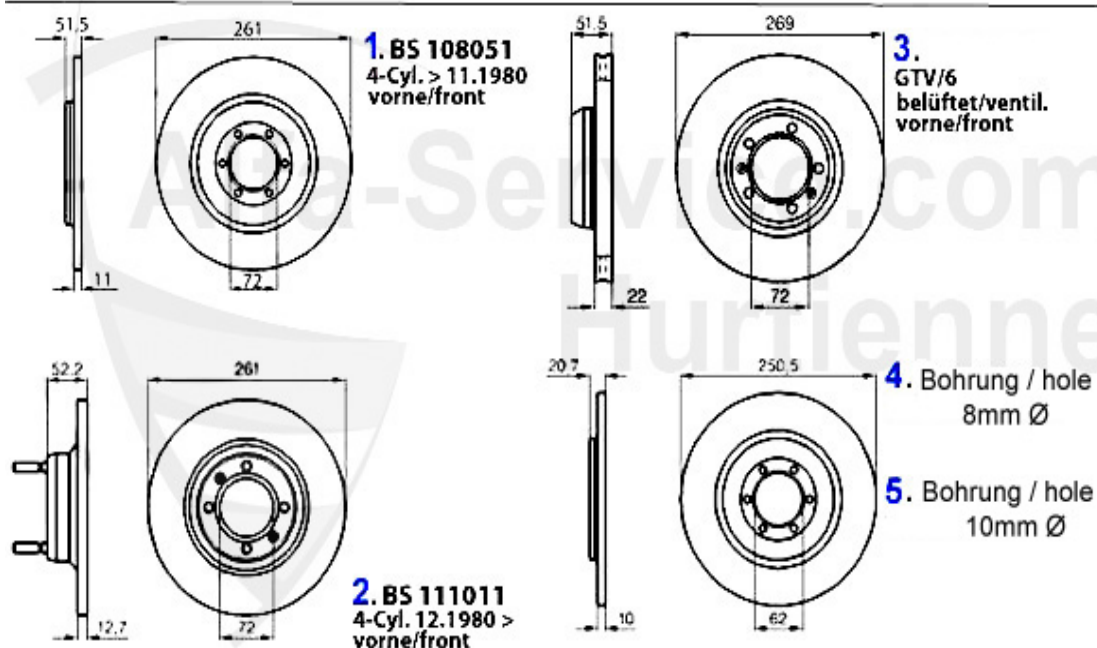

Bremsscheiben/Brakedisks GT/V/6 (116)

1	BS108051	OE.60703487,FRONT BRAKE DISC ALFETTA 1.6/1.8/2.0L 72-84/2.0 TD 79-81,GTV 116,1.6/1.8/2.0 YEAR 76-82	48.73 EUR
2	BS111011	Bremsscheibe VA Alfetta 2.0/2.4 TD bj. 81-84,GTV (116) bj. 78-86, 75 2.0 bj. 05.85-10.88/2.4 TD bj. 09.85-09.88,90 1.8/2.0/ie/V6 bj. 09.84-08.87	56.42 EUR
3	BS118351	OE 60522092, BRAKE DISC FRONT 75 1.8 TURBO/2.0 TS 2.5/3.0 V6,90 2.5 V6, GTV/6 (116)	76.95 EUR
3	BS 183	FRONT SPORT BRAKE DISK GTV 6, 75 T- SPARK/2.5/3.0 SLOTTED AND PERFORATED	107.50 EUR
4	BS101515	OE 60701786, BRAKE DISC REAR ALFETTA YEAR 11.81>, GIULIETTA ALL, GTV (116) YEAR 11.80>, 75 1.6/1.8/ie/2.0/TD YEAR 85-92 2.4 TD/2.5 V6 YEAR 90-92, 90 1.8/2.0/2.0 V6 YEAR 84-87	39.65 EUR
5	BS118415	Bremsscheibe HA GTV6 2.5 (116) 75 1.8 turbo/2.5/3.0 V6 90 2.5 ie/2.4 TD	41.03 EUR
5	BS 184	REAR SPORT BRAKE DISK GTV 6, 75 Twin Spark/2.5/3.0 SLOTTED AND PERFORATED	99.00 EUR