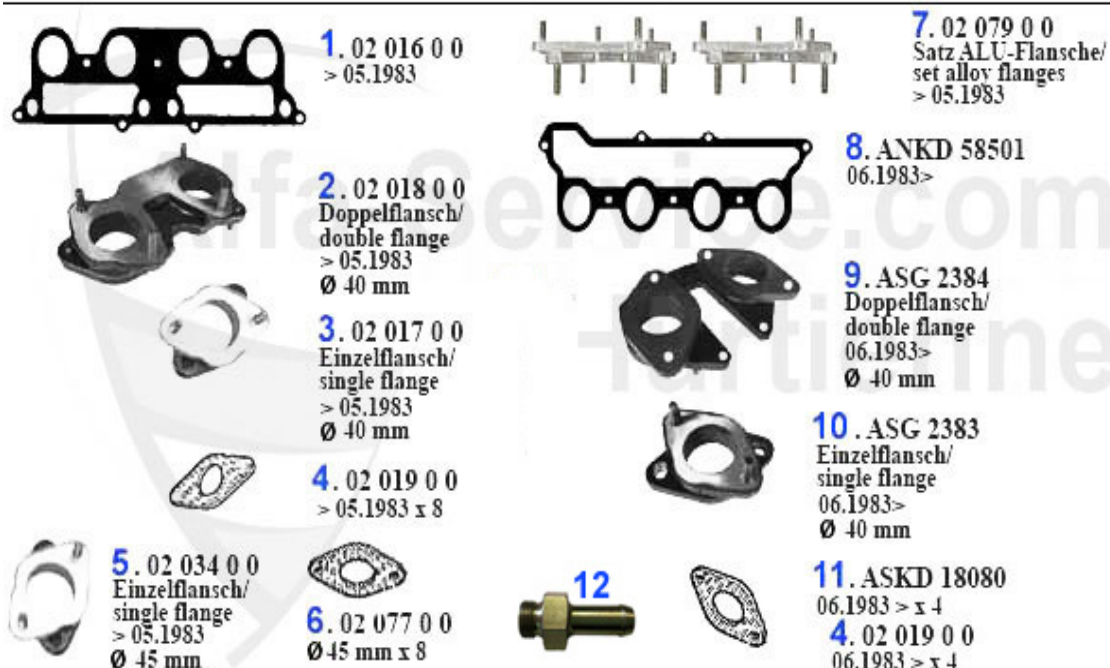

Ansaugbrücke/Intake Manifold GTV/4 (116)

1	02 016 0 0	INTAKE MANIFOLD GASKET CARBURETTOR MODELS 1600-2000	10.50 EUR
2	02 018 0 0	DOUBLE CARBURETOR MOUNT 40mm	***
3	02 017 0 0	SINGLE CARBURETTOR MOUNT 40mm	23.49 EUR
3	02 084 0 0	CARBURATOR MOUNT KIT (4 PCS) ALUMINIUM 40MM TYPE 105,115,116 UNTIL 05.1983	154.00 EUR
4	02 019 0 0	PAPER GASKET CARBURETTOR MOUNT 40mm	0.87 EUR
5	02 034 0 0	CARBURETOR MOUNT 45mm	52.37 EUR
6	02 077 0 0	PAPER GASKET CARBURETTOR MOUNT 45mm	1.95 EUR
7	02 079 0 0	SOLID CARBURETTOR MOUNTS ALUMINIUM 40mm	189.00 EUR
8	ANKD58501	Ansaugbrückendichtung Alfetta/Giulietta,GT/V (116),Spider'90,75,90 Vergaser Neuer Preis!!	17.15 EUR
9	ASG2384	DOUBLE INTAKE RUBBER 116 4 CYL. 06.83>, Spider 1.6 90-93	***
10	ASG2383	SINGLE INTAKE RUBBER 116 4 CYL. 06.83>, SPIDER 1.6 90-93	32.50 EUR
11	ASKD18080	INFERIOR PAPER GASKET FOR INTAKE RUBBER 116	1.79 EUR
12	08 111 0 0	WATER CONNECTION	9.89 EUR