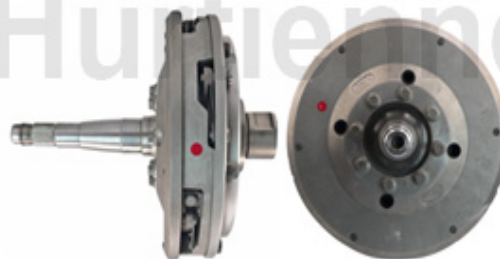

1. KK 132900
Set Ø 190 mm

2. KK 101300
Umrüstung auf 1-Scheiben
System, incl. Schwungscheibe/
Altering kit for 1-disc clutch,
incl. flywheel

3. KKNL 024
Führungslager/
pilot bearing

4. KK999700

2	KK101300	REPLACEMENT FROM TWIN CLUTCH TO SINGLE CLUTCH, 190mm KIT WITH FLYWHEEL BALANCED WITH SACHS PARTS	859.00 EUR
3	KKNL024	NEEDLE BEARING 75,RZ/SZ,ALFETTA, GIULIETTA,GTV (116)	***
4	KK999700	2 DISC CLUTCH COMPLETE SET FOR GTV-6 / ALFA 75 2,5, YOU MUST USE THE OLD MIDDLE RING	769.00 EUR

Kupplungsbetätigung/Clutch Actuation GTV/4/6 (116)

1	KGZ017	CLUTCH MASTER CYLINDER, ALFETTA, GIULIETTA, GTV, GTV/6(116), WITH RESERVOIR	97.46 EUR
2	KGZ016	OE. 60518194 CLUTCH MASTER CYLINDER 116 1983>	81.04 EUR
3	KNZ009	CLUTCH SLAVE CYLINDER,75,90 ALFETTA, GIULIETTA, GTV,GTV/6(116)	60.52 EUR
4	KS516935	CLUTCH HOSE 116	17.96 EUR
5	RKG1134	REPAIR KIT MASTER CYLINDER 116 RZ/SZ	26.18 EUR
6	RKN3156	REPAIR KIT SLAVE CYLINDER 116 RZ/SZ	26.18 EUR
7	KNZ161	CLUTCH SLAVE CYLINDER, WITHOUT VALVE PUSH ROD	95.20 EUR