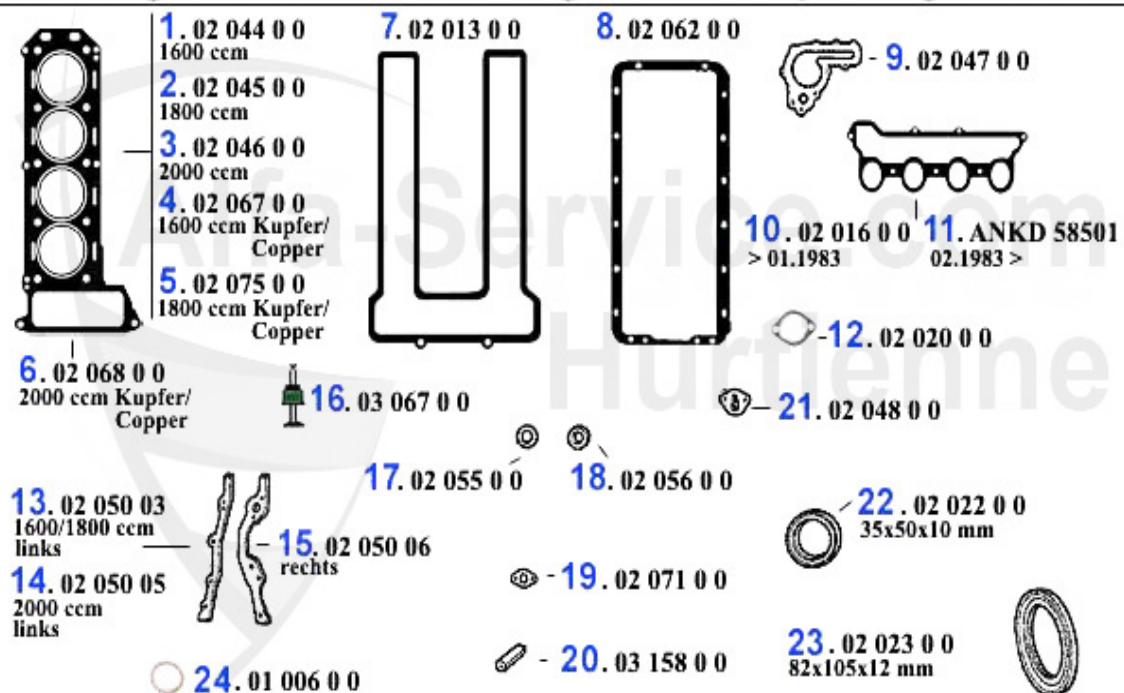

Dichtungen Motor/Gaskets Engine 116 4-Cyl. Vergaser/Carb.

1	02 044 0 0	CYLINDER HEAD GASKET 1600 REINZ	41.50 EUR
2	02 045 0 0	CYLINDER HEAD GASKET 1750 REINZ ALFETTA, GIULIETTA, GTV (116), 75 1800 >1982	44.90 EUR
4	02 046 0 0	CYLINDER HEAD GASKET 2000 REINZ	55.50 EUR
5	02 075 0 0	COPPER CYLINDER HEAD GASKET 1750	***
6	02 068 0 0	COPPER CYLINDER HEAD GASKET 2000	61.55 EUR
7	02 036 0 0	REINZ CAM COVER GASKET GIULIETTA, GTV4, 75,90	25.89 EUR
7	02 013 0 0	CAM COVER GASKET WITH SILICON STRIP 105, ALFETTA, GIULIETTA, GTV(116) 75,90 div. 4-cylinders	22.90 EUR
8	02 062 0 0	UPPER OIL PAN GASKET WITH METAL	29.50 EUR
9	02 047 0 0	WATER PUMP GASKET	2.80 EUR
10	02 016 0 0	INTAKE MANIFOLD GASKET CARBURETTOR MODELS 1600-2000	10.50 EUR
11	ANKD58501	Ansaugbrückendichtung Alfetta/Giulietta, GTV (116), Spider'90, 75,90 Vergaser Neuer Preis!!	17.15 EUR
12	02 020 0 0	GASKET EXHAUST MANIFOLD-CYLINDER HEAD	2.50 EUR
13	02 050 0 3	TIMING COVER GASKET 1600 LEFT MODELS WITH SPIN-ON OIL FILTER	4.40 EUR
14	02 050 0 5	TIMING COVER GASKET 105 2000, LEFT, ALFETTA, GIULIETTA, GTV(116), 75 1600/1800	4.40 EUR
15	02 050 0 6	TIMING COVER GASKET 1300-2000 RIGHT	4.90 EUR
16	03 067 0 0	VALVE SEAL REINFORCED INLET/BLACK	4.80 EUR
17	02 055 0 0	ALUMINIUM WASHER	1.50 EUR
18	02 056 0 0	FIBER WASHER	1.30 EUR
19	02 071 0 0	GASKET TACHOMETER DRIVE	1.84 EUR
20	03 158 0 0	RUBBERBAND 5th MAIN BEARING	3.20 EUR
21	02 048 0 0	FUEL PUMP GASKET	2.18 EUR
22	02 022 0 0	OIL SEAL (35/50/10) CRANKSHAFT FRONT	7.95 EUR
23	02 023 0 0	OIL SEAL (82/105/12) CRANKSHAFT REAR 105 MODELS >1989, ALFETTA, GIULIETTA, 75, 90, GTV (116), MONTREAL	18.30 EUR
24	01 006 0 0	COPPER WASHER SUMP PLUG	1.50 EUR