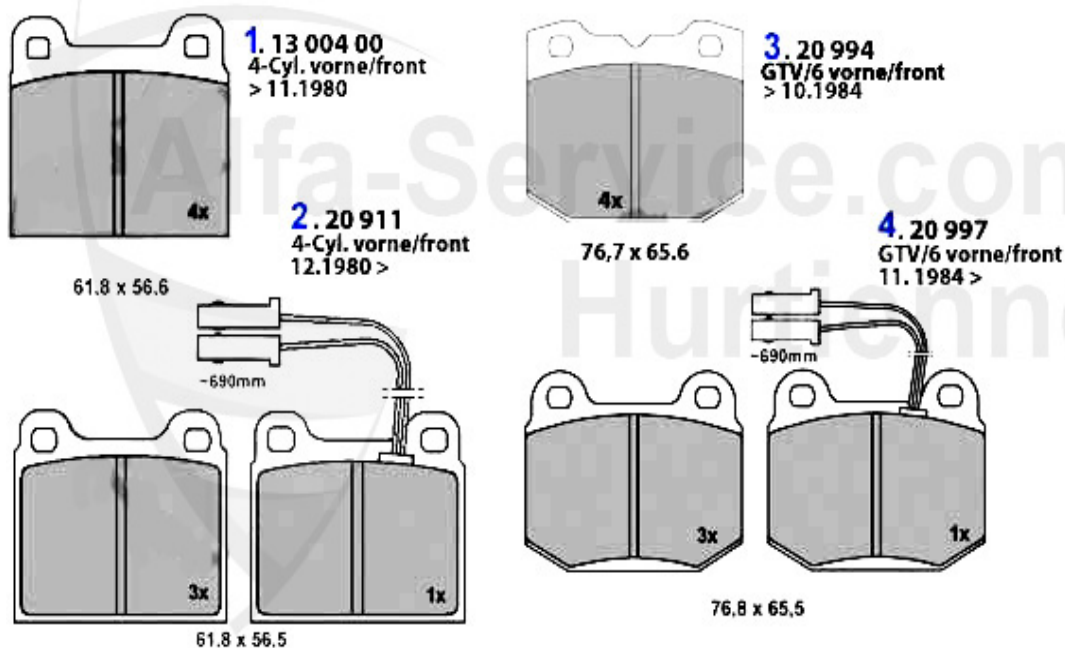

Bremsbeläge/Brakepads GTV/6 (116) vorne/front

1	13 004 0 0	1300-1600 FRONT BRAKE PADS	23.18 EUR
2	20911 150 05	FRONT BRAKE PADS 116 4 CYL. 75 1.6/ 1.8 IE >09.89, ATE BRAKE SYSTEM	60.52 EUR
3	20994 165 04	SBB VA GTV 6 (116) Bremssystem: Brembo	48.99 EUR
4	20997 165 05	BRAKE PADS WITH WARNING UNIT 75 2.0/TD/ 2.5/3.0/V6 85-08.89,90 2.0 ie/2.4 TD BRAKE SYSTEM: BREMBO	69.00 EUR