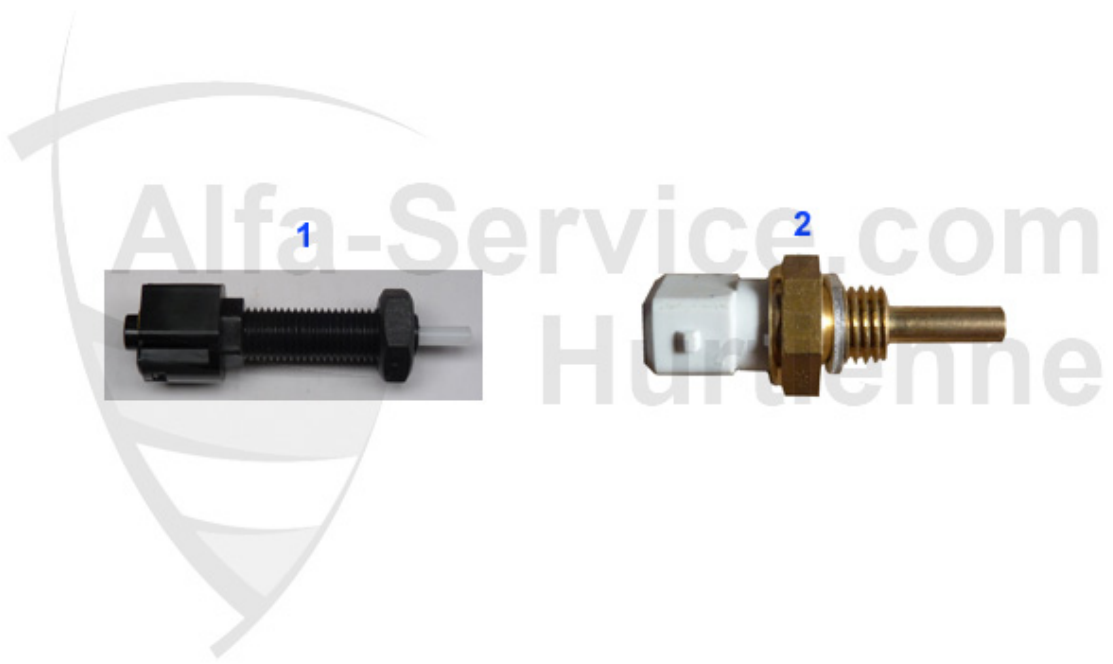

1	14 041 0 0	MECHANICAL STOP-LAMP SWITCH 105/115 alfetta,giulietta, gtv(116), spider	10.77 EUR
2	WTG60183	COOLING TEMPERATURE SENDER UNIT 6,75 V6, ALFETTA 2.4 TD,GTV6 (116)	14.99 EUR