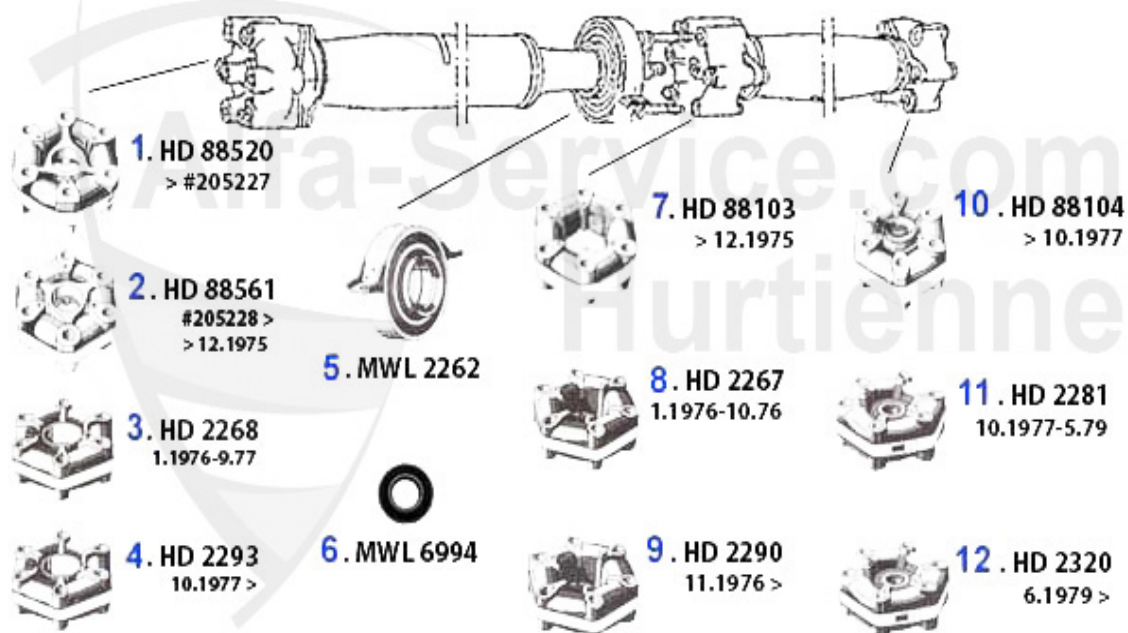

1 SPA11661 Sportauspuffanlage GTV 6 (81-97) Endrohr 60mm Dm

1576.75 EUR

1 MHZ85462 Motorhaubenzug GTV/6

49.94 EUR

Antriebswelle/Driveshaft GTV/4 (116)

1	HD88520	DRIVE SHAFT MOUNTING FRONT ALFETTA OE. 60725180/116231530110	81.04 EUR
2	HD88561	HD-Scheibe vorne Alfetta # 205228> Bj. >12.75	***
3	HD2268	FRONT PROPSHAFT ALFETTA 1.76-9-77	***
4	HD2293	FRONT FLEX DISC 116 4-Cylind. OE. 60521648	***
5	MWL2262	OE.60505302 drive shaft support 75,90 4 cyl. 33 4x4 alfetta,giulietta	47.71 EUR
6	MWL6994	OE.60505303 OUTER BEARING CLUTCH HOUSING 116, 4 CYL.	23.80 EUR
7	HD88103	HD-Scheibe mitte Alfetta Bj. >12.75	***
8	HD2267	CENTER PROPSHAFT ALFETTA >10.76, GIULIETTA 81>	89.00 EUR
9	HD2290	MIDDLE FLEX DISC ALFETTA, GIULIETTA 11.1976 > , 75,90	89.00 EUR
10	HD88104	DRIVE SHAFT MOUNTING MIDDLE ALFETTA OE. 60723970/116001502309 NOT AVAILABLE ANYMORE	***
11	HD2281	DRIVE SHAFTMOUNTING REAR ALFETTA OE. 60725177/116081504402	101.55 EUR
12	HD2320	REAR FLEX DISC 116 4-Cylind. OE. 60521631	81.04 EUR