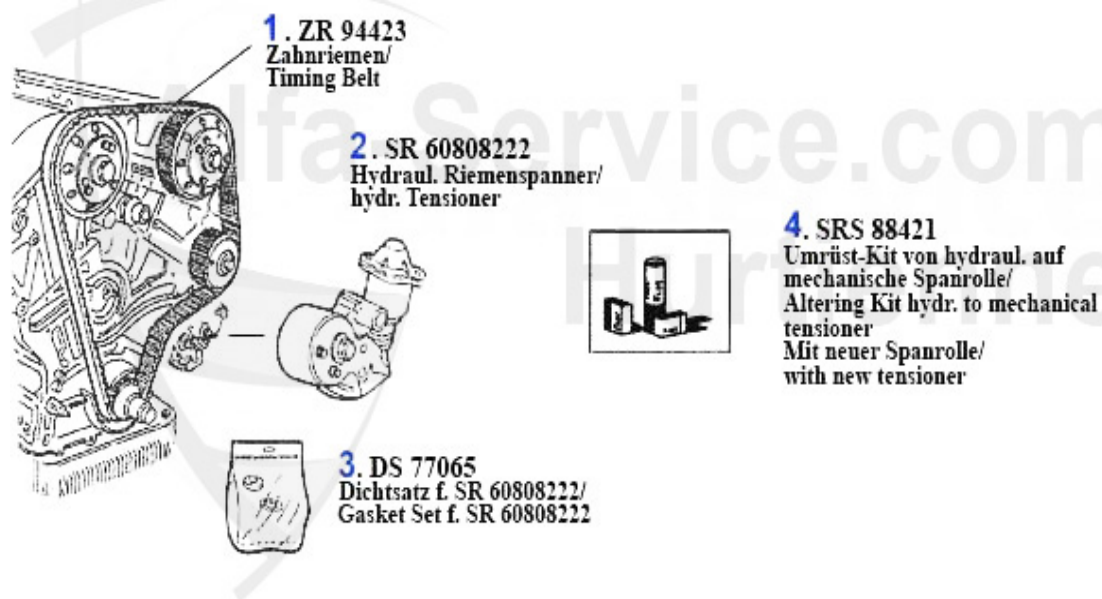

Zahnriemen/Timing Belt GTV/6

1	ZR94423	OE. 60562106	TIMING BELT	38.57 EUR
2	SR60808222		BELTTENSIONER HYDRAULIC 75,155,RZ,SZ,164	***
3	DS77065	OE. 60777065	GASKET-SET F. BELTSTRETCHER	39.90 EUR
4	SRS88421		ALTERING KIT TIMING BELT TENSIONER HYDRAULIC TO MECHANIC V6	175.00 EUR