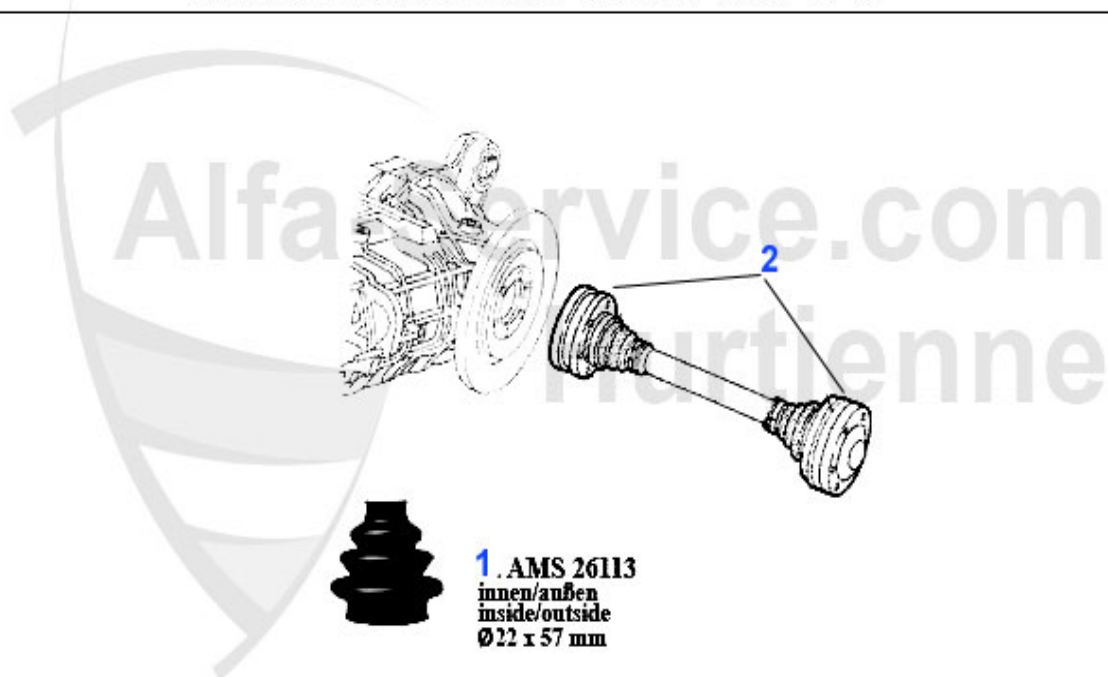

Seitenwelle/Side Shaft GTV/6

---

1 AMS26113 OE. 60728419 BOOT SET f. DRIVE SHAFT

13.40 EUR

2 GS20021 OE. 60522104 REAR AXLE JOINT INNER/ OUTER 116 4-CYL.

132.34 EUR