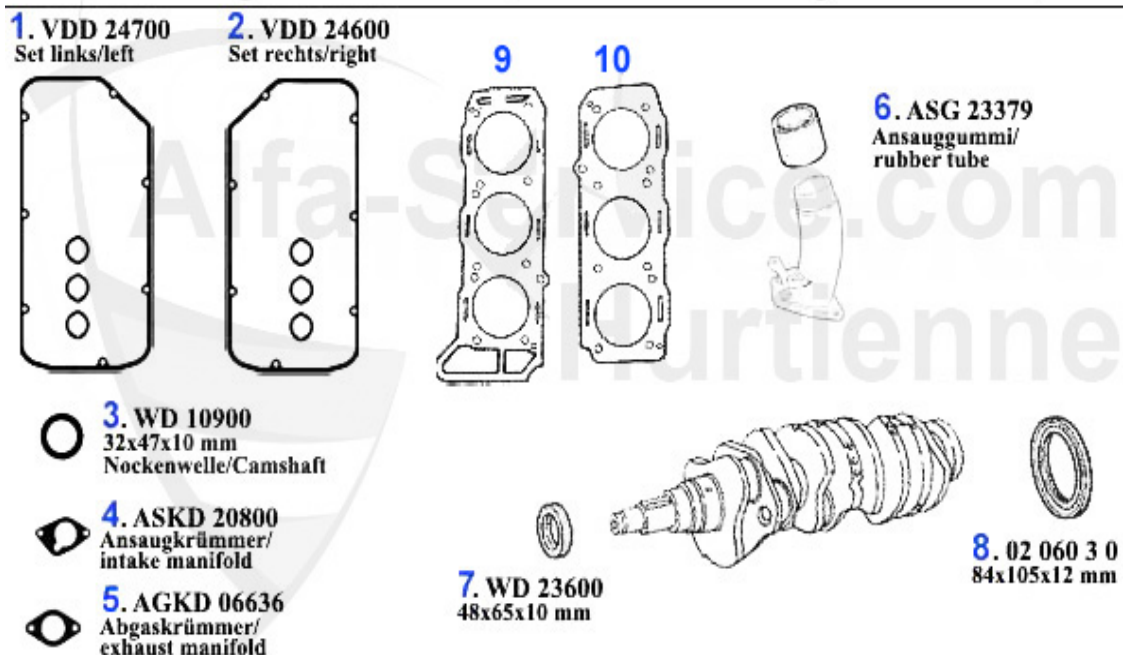

Dichtungen Motor/Gaskets Engine GTV/6

1	VDD24700	CAM COVER GASKET LEFT	6,75,90	33.34 EUR	
2	VDD24600	CAM COVER GASKET RIGHT	6,75,90	33.34 EUR	
3	WD10900	OIL SEAL 32x47x10 CAMSHAFT	GTV 6	16.95 EUR	
4	ASKD20800	Ansaugkrümmerdichtung	75 V6,RZ/SZ	1.98 EUR	
5	AGKD06636	OE. 60506636	GASKET	2.80 EUR	
6	ASG23379	OE. 60523379	RUBBER HOSE f. INTAKE MANIFOLD	116 6-CYLINDER	15.20 EUR
7	WD23600	OE. 60567607	Sealing Gasket	18.85 EUR	
8	02 060 3 0	OIL SEAL (84/105/12)	CRANKSHAFT REAR Spider	1990-93, 75, 90, 155, 164, GTV 6, 166, 156	24.10 EUR
9	ZKD35770	HEADGASKET RIGHT	ALFETTA GTV/6,75V6, 90V6, 2.5 V6	70.66 EUR	
10	ZKD35775	HEADGASKET	GTV6 LEFT,GTV/6, 75V6, 90V6, 2.5 V6	70.66 EUR