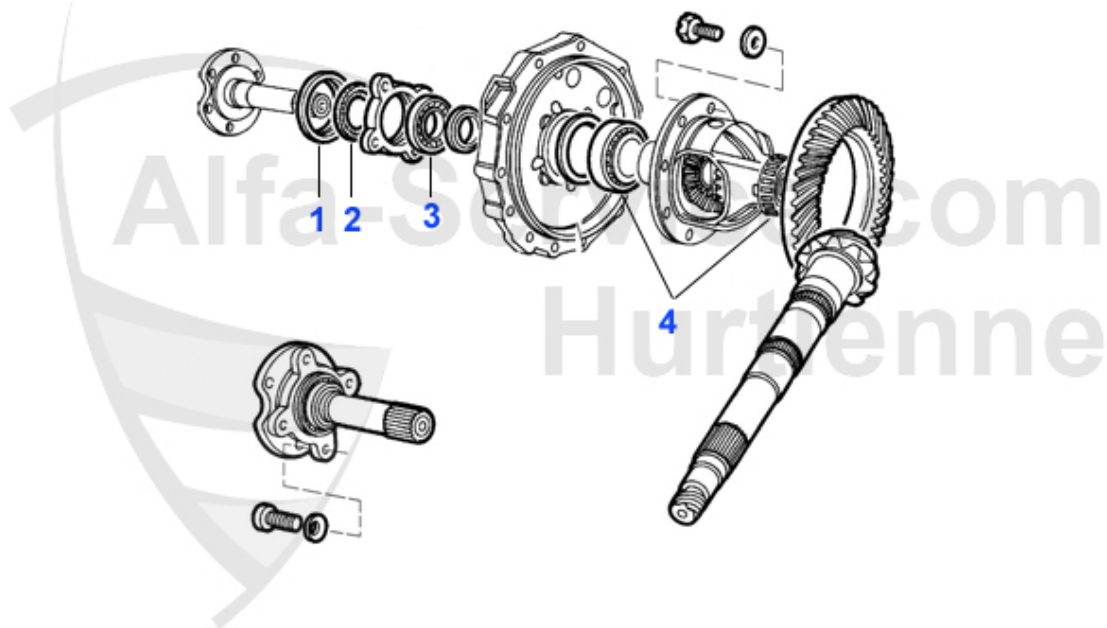

GT/V/6 (116) > DRIVETRAIN > GEARBOX > DIFFERENTIAL

1	WD21228	JOINT RING REAR DIFF. 116,AR 75 4 AND 6 CYL.,RZ/SZ	4.90 EUR
2	WD21231	JOINT RING REAR DIFFERENTIAL 116,AR 75 4 AND 6 CYLINDER,RZ/SZ	29.00 EUR
3	GL8685	SHOULDER BEARING DIFF. AR75 + GTV6 OE 71728685	23.80 EUR
4	GL8680	Schulterlager Diff.AR116	43.99 EUR