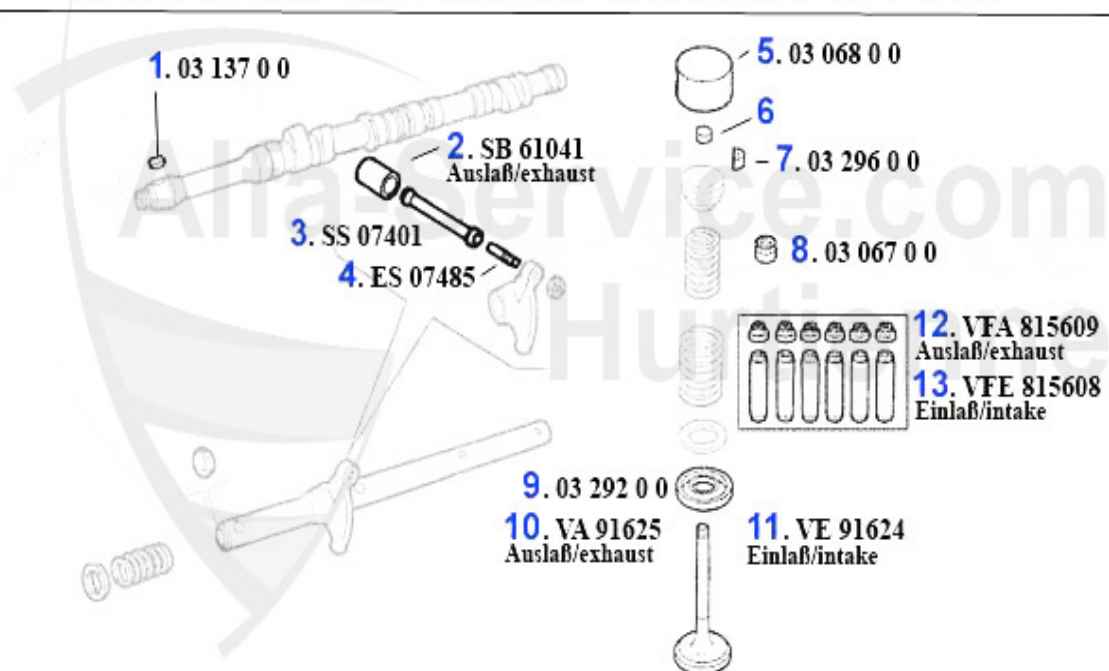

Ventiltrieb/Valve Mechanism GTV/6

1	03 137 0 0	WEDGE FOR CAMSHAFTS	3.70 EUR
2	SB61041	OE. 60561041 EKHAUST TAPPET 6-CYL.	***
3	SS07401	Stößelstange (Auslasseite) 75,155 164,166,RZ,SZ,gtv/spider (916),GTV/ 6	50.86 EUR
4	ES07485	Einstellschraube f. Kipphebelwelle 75,155,164,166,RZ,SZ,gtv/spider (916),GTV/6	3.45 EUR
5	03 068 0 0	CAM FOLLOWER OE60612178	23.50 EUR
6	03 084 0 0	VALVE ADJUSTING SHIMS 205 pcs per box 1.500 - 2.500 mm	279.00 EUR
6	03 043 0 0	VALVE ADJUSTING SHIMS	5.40 EUR
6	03 114 0 0	VALVE ADJUSTING SHIMS 200 pcs per box 2.525 - 3.500 mm	315.00 EUR
7	03 296 0 0	VALVE COTTERS 9mm	1.20 EUR
8	03 255 0 0	VALVE SEAL WITH SPRING INTAKE AND EXHAUST SIDE (GREEN)	4.86 EUR
9	03 292 0 0	CUP FOR VALVE WASHER	***
10	VA91625	OE. 60810441 Valve-Exhaust 6-Cylinder 116	33.00 EUR
11	VE91624	OE. 60523548 Valve-Intake 6-Cylinder 116	***
12	VFA815609	OE. 60605721 Valve Guide-Exhaust 6-Cylinder 116	9.75 EUR
13	VFE815608	OE. 60737367 Valve Guide-Intake 6-Cylinder 116	9.75 EUR