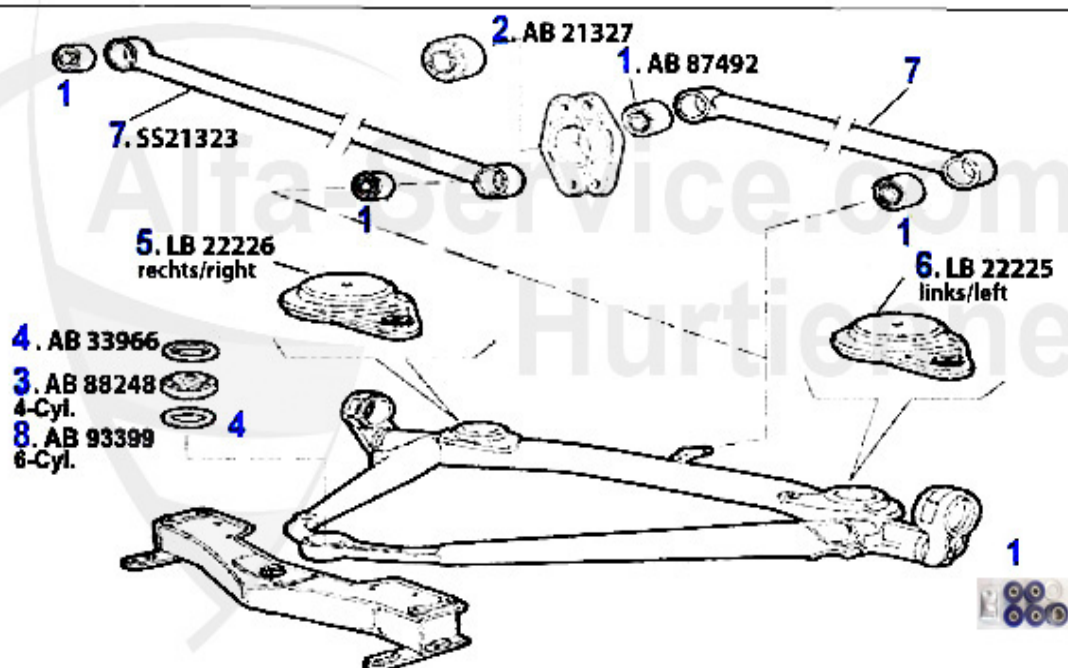

Aufhängung/Attachment GTV/4/6 (116) hinten/rear

1	AB87492	CHASIS MOUNTING RUBBER REAR AXLE 75, ALFETTA,GIULIETTA,GTV6 needed pieces: 4	7.40 EUR
1	AB1970SF	SUPERFLEX BUSHES SET f. RAER TORSION BAR 116	87.00 EUR
2	AB21327	REAR AXLE BUSH MIDDLE 116	17.90 EUR
3	AB88248	Aufhängungsbuchse hinten Alfetta,Gi ulietta,GT/V (116),75 4-Zylinder	15.47 EUR
4	AB33966	OE. 60533966 RING f. PANHARD/GEAR 116	***
5	LB22226	BEARING SUPPORT REAR-AXLE-FRAME RIGHT 75,GTV/6	79.00 EUR
6	LB22225	BEARING SUPPORT REAR-AXLE- FRAME LEFT 75, GTV/6	79.00 EUR
7	SS21323	OE.60521323 TORSION BAR 116	***
8	AB93399	OE. 60533942/60703781 BUSHING 116	***