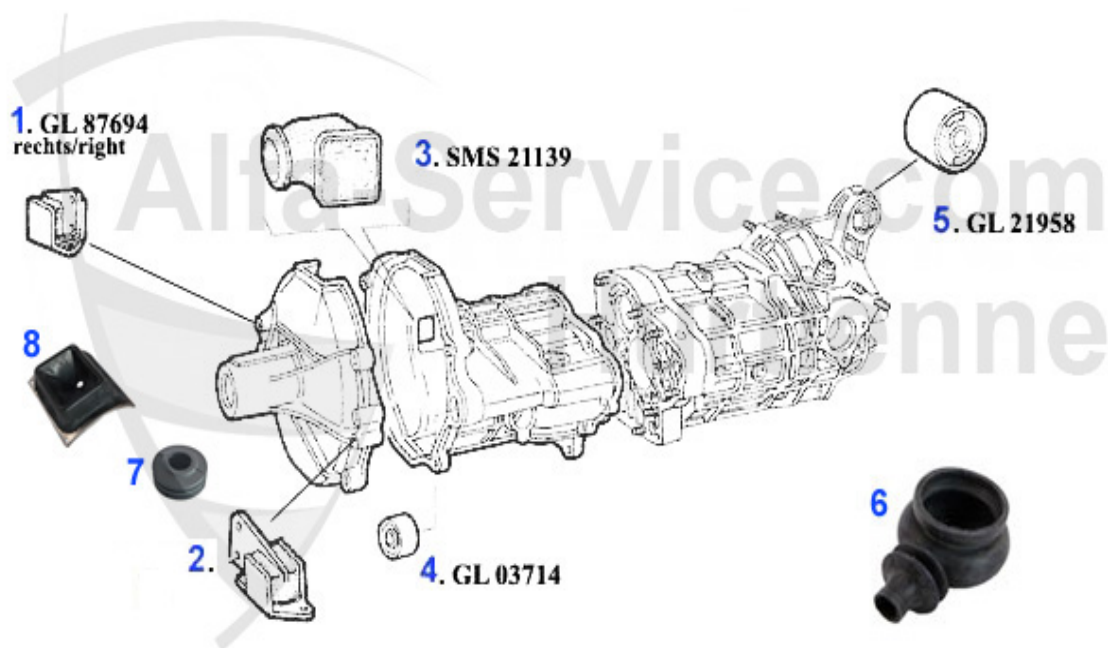

1 GL23042 OE. 60523042 BUSHING

58.99 EUR

GT/V/6 (116) > DRIVETRAIN > GEARBOX > GEAR MOUNT GT/V/4

1	GL87694	OE. 60521143 GEAR MOUNT 116 4-CYLINDER RIGHT	***
2	GL87688	OE. 60723913 GEAR MOUNT 116, 4-CYL LEFT SIDE OLD VERSION	29.24 EUR
3	SMS21139	CAP FOR RELEASE LEVER ALFETTA, GIULIETTA, GTV(116), 75,90	***
4	GL03714	OE.60703714 GEARBOX MOUNT 75,90 RZ, SZ	***
5	GL21958	OE. 60521958 GEAR MOUNT REAR 75,90, RZ/SZ, ALFETTA, GIULIETTA, GTV(116)	22.05 EUR
6	SMS2345	GEAR LEVER BOOT ALFETTA, GIULIETTA, GTV (116)	9.78 EUR
7	SMS26078	RUBBER BOTH FOR SHIFT LEVER/ALFETTA/GTV/ GIULIETTA (116)	***
8	SMS2346	OE. 60701783 COVER f. GEARSTICK 116	***