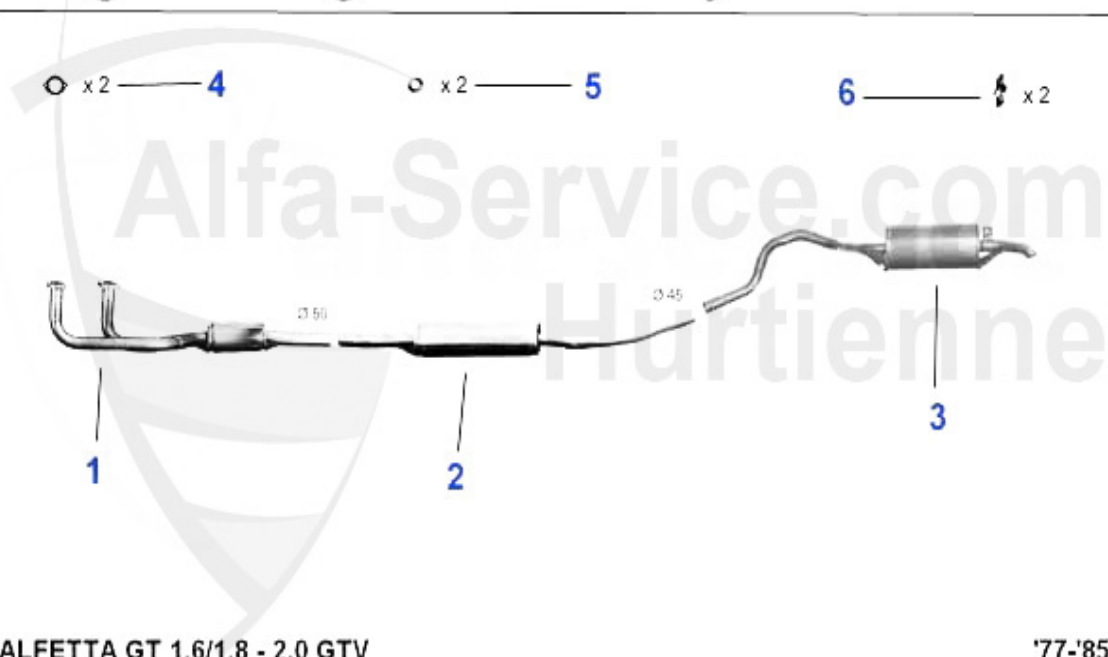

Abgasanlage/Exhaustsystem GTV/4

1	VSD103703 Vorschalldämpfer GTV (116) 1.6 Bj. 77-85 (org. einteilig mit Mitteltopf)	82.49 EUR
1	VSD103803 OE. 60731974 FRONT MUFFLER GTV (116) 1.8, 2.0 YEAR 77-85	76.95 EUR
2	MSD103776 CENTER MUFFLER GTV (116) 1.6,1.8,2.0 77-85	88.66 EUR
3	NSD103707 REAR SILENCER GTV 116 4-CYLINDER	84.12 EUR
4	SAT094413 OE 60777697, GASKET VSD ALFETTA, GIULIETTA,75,90,155,164	3.89 EUR
5	SAT091011 OE 60521386, RUBBER RING EXHAUST MOUNTING DIVERSE TYPES	1.23 EUR