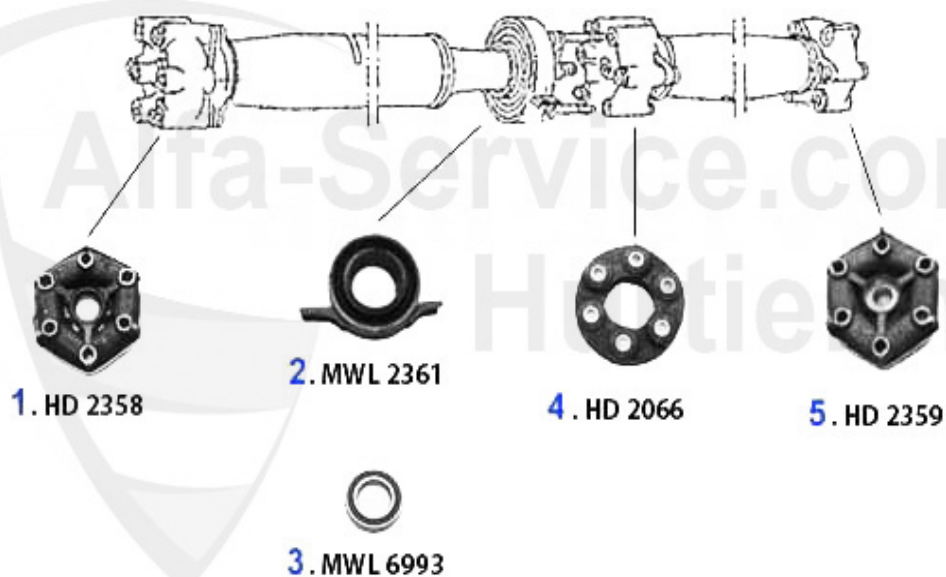

Antriebswelle/Driveshaft GTV/6 (116)

1	HD2358	FRONT FLEX DISC GTV6, 75, 90 2500-3000 OE. 60518193	95.00 EUR
2	MWL2361	OE. 60522599 DRIVE SHAFT SUPPORT 116 6-Cyl.	67.83 EUR
3	MWL6993	OE.71728684, BEARING DRIVE SHAFT SUPPORT 6 CYL.	23.80 EUR
4	HD2066	GTV 6 / 75 3,0 CENTER FLEX DISC	105.01 EUR
5	HD2359	REAR FLEX DISC GTV6, 75, 90 2500-3000 OE. 60522592	119.00 EUR