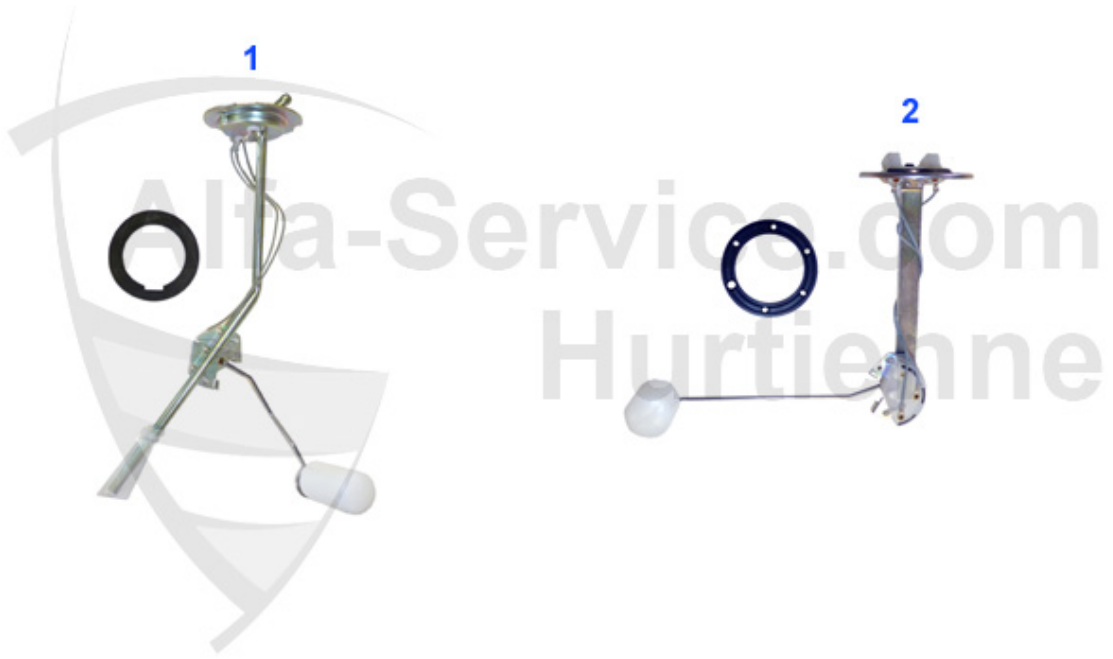

GT/V/6 (116) > ELECTRIC > FUEL TANK SENDING UNIT

1	TG01129	OE. 116003205005 FUEL SENDING UNIT ALFETTA SALOON, GTV/4 (116)	85.00 EUR
2	TG01128	Tankgeber GT/V (116) 4+6 Zylinder	89.00 EUR