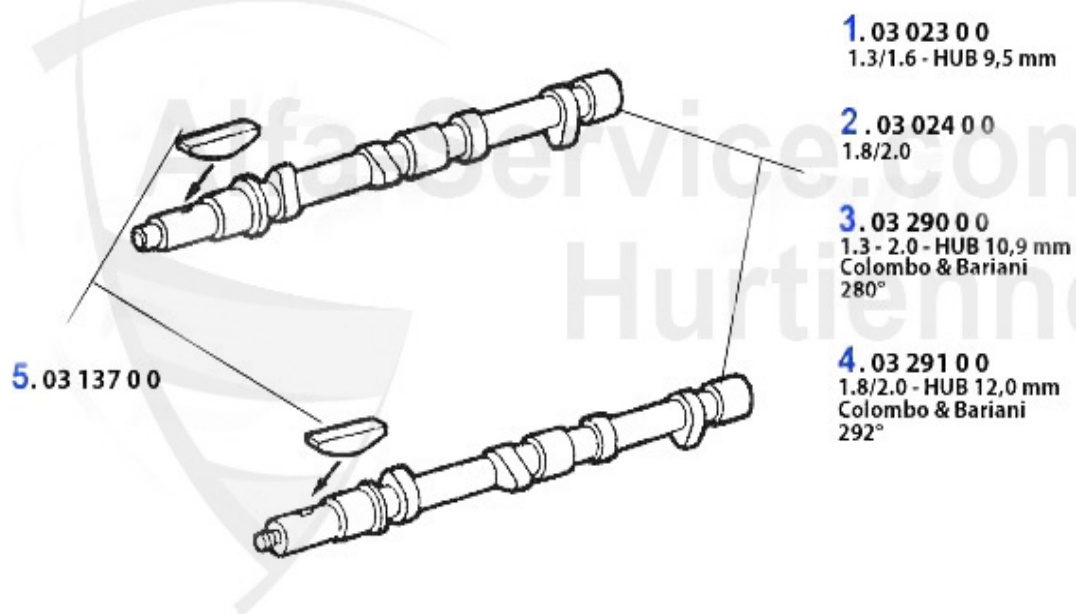

Nockenwelle/Camshaft GT/V/4

1.03 023 0 0
1.3/1.6 - HUB 9,5 mm

2.03 024 0 0
1.8/2.0

3.03 290 0 0
1.3 - 2.0 - HUB 10,9 mm
Colombo & Bariani
280°

4.03 291 0 0
1.8/2.0 - HUB 12,0 mm
Colombo & Bariani
292°

5.03 137 0 0

1	03 023 0 0	1300 - 1600 CAMSHAFT / Hub= 9.50 mm	***
2	03 024 0 0	CAM SHAFT - EXHAUST	299.00 EUR
3	03 290 0 0	SPORT CAMSHAFT COLOMBO&BARIANI 1300-2000, Lift=10.9mm, 280°	253.39 EUR
4	03 291 0 0	SPORT CAMSHAFT COLOMBO & BARIANI 1750-2000, hub 12.0mm, 292°	253.39 EUR
5	03 137 0 0	WEDGE FOR CAMSHAFTS	3.70 EUR