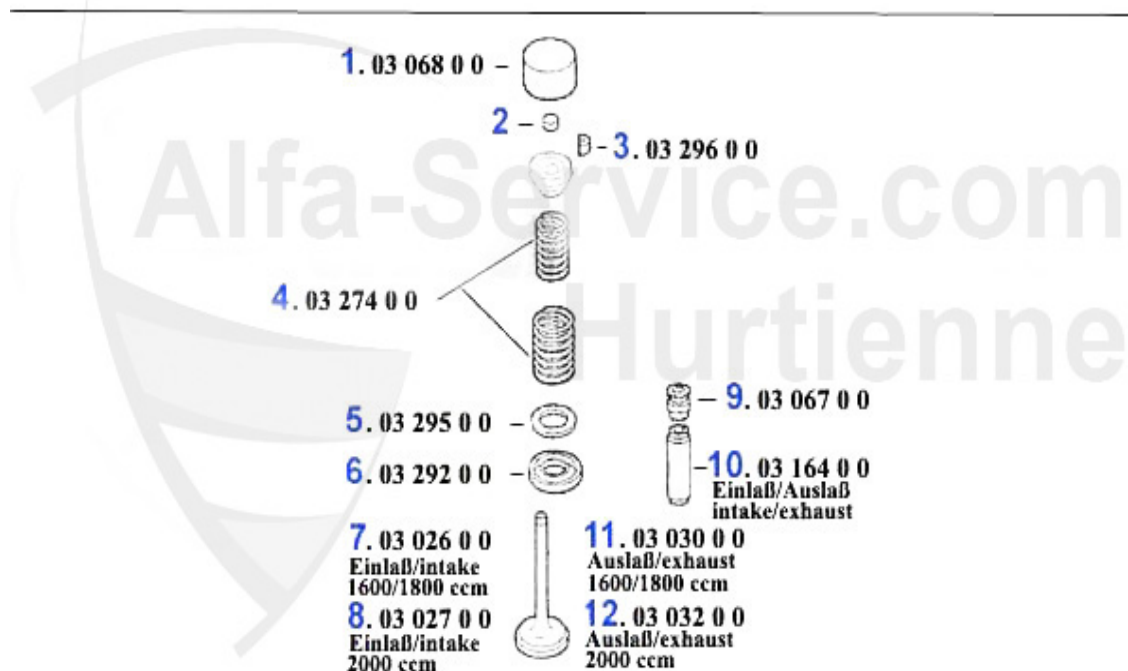

Ventiltrieb/Valve Mechanism GTV/4

1	03 068 0 0	CAM FOLLOWER OE60612178	23.50 EUR
2	03 043 0 0	VALVE ADJUSTING SHIMS	5.40 EUR
2	03 114 0 0	VALVE ADJUSTING SHIMS 200 pcs per box 2.525 - 3.500 mm	315.00 EUR
2	03 084 0 0	VALVE ADJUSTING SHIMS 205 pcs per box 1.500 - 2.500 mm	279.00 EUR
3	03 296 0 0	VALVE COTTERS 9mm	1.20 EUR
4	03 274 0 0	VALVE SPRING SET 16 pcs	59.80 EUR
5	03 295 0 0	OE.60502912 WASHER INSIDE LOWER VALVE SPRING PLATE	1.61 EUR
6	03 292 0 0	CUP FOR VALVE WASHER	***
7	03 026 0 0	INLET VALVE 1600-1750 std	10.25 EUR
8	03 027 0 0	INLET VALVE 2000 ALL MODELS EXC. SPIDER 1990-93 INJECTION	11.19 EUR
9	03 255 0 0	VALVE SEAL WITH SPRING INTAKE AND EXHAUST SIDE (GREEN)	4.86 EUR
10	03 164 0 0	INLET & EXHAUST VALVE GUIDE FUEL-INJECTED MOTOR - SPIDER	11.19 EUR
11	03 030 0 0	EXHAUST VALVE 1600 - 1750 std.	16.45 EUR
12	03 032 0 0	EXHAUST VALVE 2000 std.	17.26 EUR