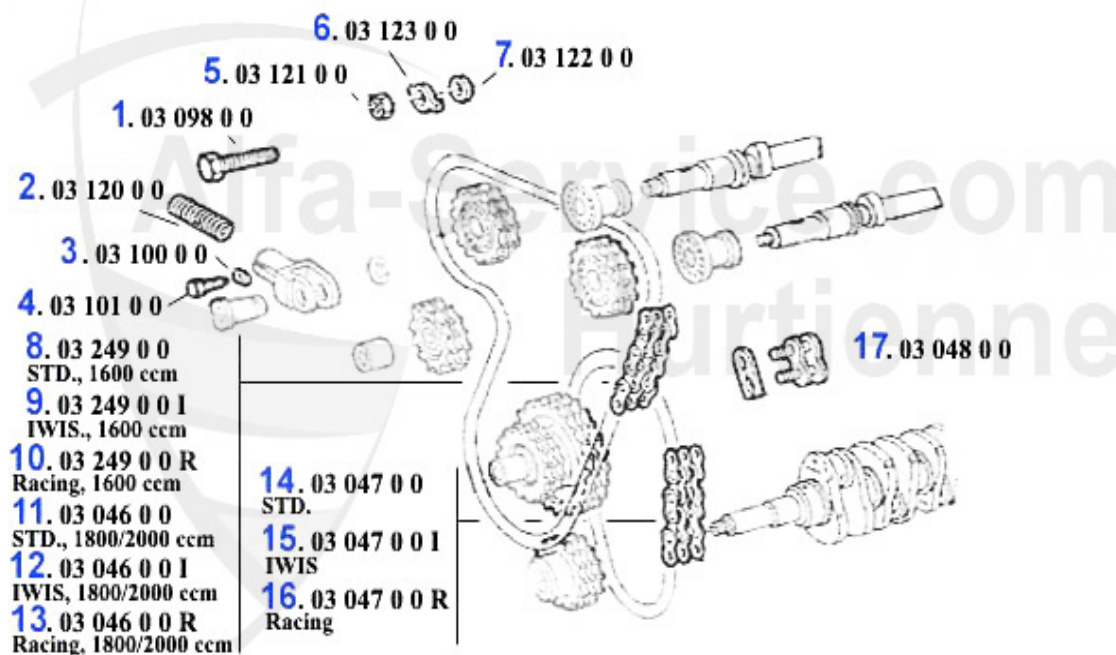

Steuerkette/Timing Chain GTV/4

1	03 098 0 0	SAFETY BOLT FOR CAMSHAFTS	2.30 EUR
2	03 120 0 0	TIMING CHAIN TENSIONER SPRING	6.95 EUR
3	03 100 0 0	LOCK PLATE CHAIN TENSIONER	4.00 EUR
4	03 101 0 0	SCREW FOR TRACK TENSIONER	6.50 EUR
5	03 121 0 0	MOUNTING NUT-CHAIN WHEEL-CAMSHAFT	***
6	03 123 0 0	LOCK TAB CAMSHAFT	1.70 EUR
7	03 122 0 0	THRUST WASHER MOUNTING NUT	***
8	03 249 0 0	TIMING CHAIN 1600 LONG INCL. MASTER LINK	36.75 EUR
9	03 249 0 0 I	TIMING CHAIN IWIS 1600 LONG INCL. MASTER LINK	75.01 EUR
10	03 249 0 0 R	RIWIS TIMING CHAIN 1600 INCL. CHAIN LOCK RACING VERSION	89.00 EUR
11	03 046 0 0	TIMING CHAIN 1750-2000 LONG INCL. MASTER LINK	37.85 EUR
12	03 046 0 0 I	TIMING CHAIN IWIS 1750-2000 INCL. MASTER LINK	74.90 EUR
13	03 046 0 0 R	TIMING CHAIN IWIS RACING 1750-2000 INCLUDED MASTER LINK	86.17 EUR
14	03 047 0 0	TIMING CHAIN 1300-2000 SHORT ENDLESS	20.35 EUR
15	03 047 0 0 I	TIMING CHAIN IWIS 1300-2000 SHORT ENDLESS	40.60 EUR
16	03 047 0 0 R	TIMING CHAIN IWIS RACING 1300-2000 SHORT ENDLESS	45.85 EUR
17	03 048 0 0	MASTER LINK	3.20 EUR