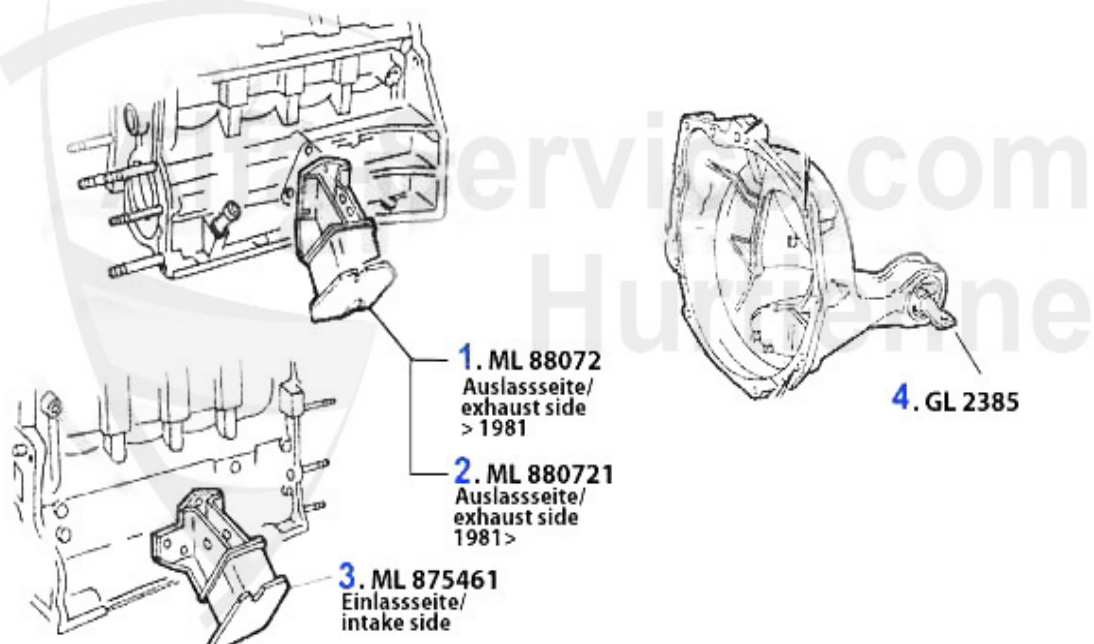

Motorlager/Engine Mount GT/V/4 (116)

1	ML88072	Motorlager Auspuffseitig Alfetta Giulietta Bj. >81	***
2	ML880721	OE. 60723675 ENGINE MOUNT LEFT 116 4-CYL.	49.00 EUR
3	ML875461	OE. 60521085 ENGINE MOUNT RIGHT 116 4-CYL.	49.00 EUR
4	GL2385	OE. 60522199 ENGINE MOUNT REAR 4 CYL. (62mm)	32.50 EUR