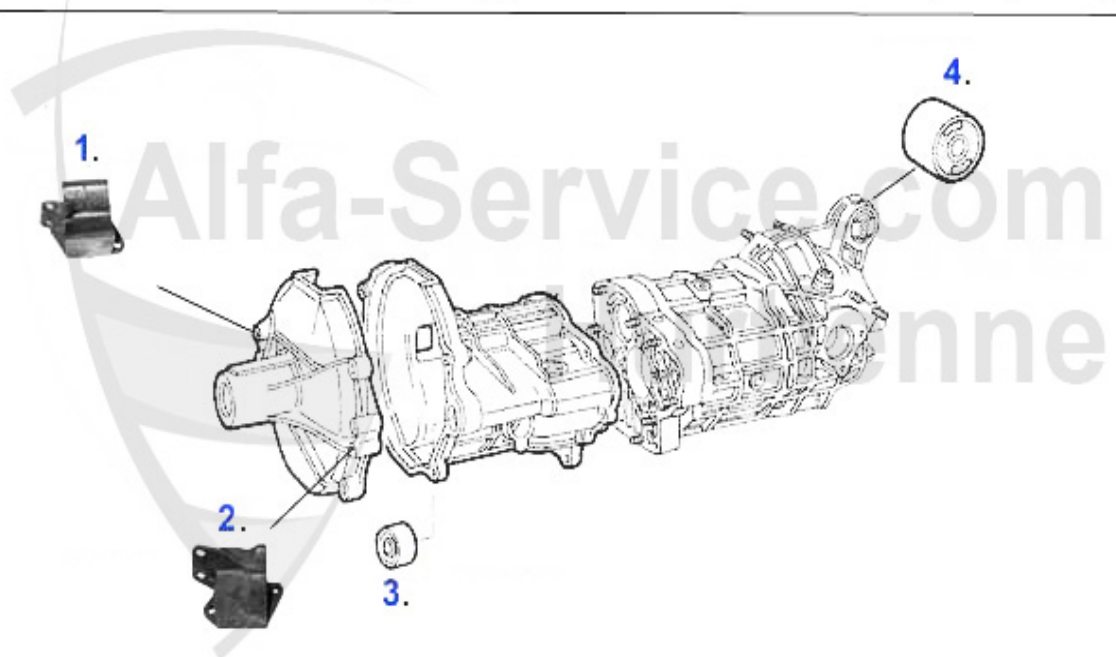

Getriebeaufhängung/Gear Mount GTV/6 (116)

1	GL2364	GEARBOX MOUNT L 116 6-CYL.	38.00 EUR
2	GL2362	GEARBOX MOUNT R 6-CYL. 116	38.00 EUR
3	GL03714	OE.60703714 GEARBOX MOUNT 75,90 RZ,SZ	***
4	GL21958	OE. 60521958 GEAR MOUNT REAR 75,90, RZ/SZ,ALFETTA,GIULIETTA,GT/V(116)	22.05 EUR