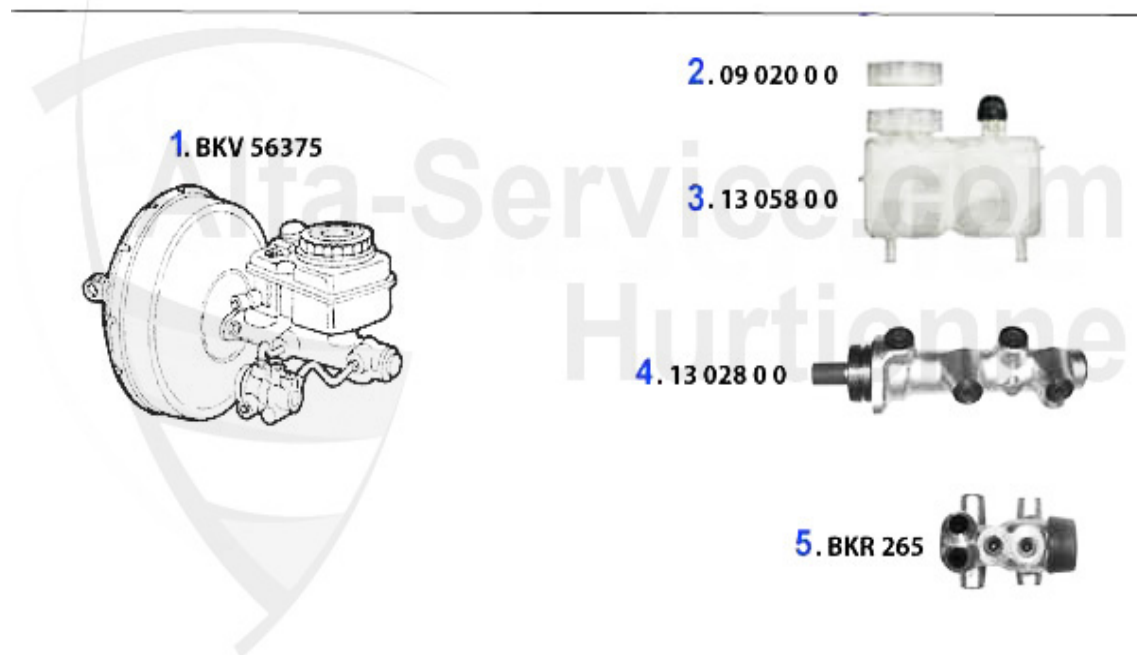

GT/V/6 (116) > BRAKE > BRAKE SERVO/BRAKE MASTER CYL.

BKV/Hauptbremszylinder/Brakeservo/Brake master cylinder GT/V/6 (116)

1	BKV56375	BRAKE BOOSTER 75, 116 6 CYL. ATE	***
2	09 020 0 0	COVER FOR HYDRAULIC OIL RESERVOIRE BRAKE AND CLUTCH MASTER CYLINDER	7.50 EUR
3	13 058 0 0	BRAKE FLUID RESERVOIR (late model)	85.00 EUR
4	13 028 0 0	BRAKE MASTER CYLINDER 1300-2000 hanging pedals, 116 1300-2500	120.50 EUR
5	BKR265	BRAKING GOVERNOR 75,90,GIULIETTA,GTV 2.0 (116) 84>	178.99 EUR