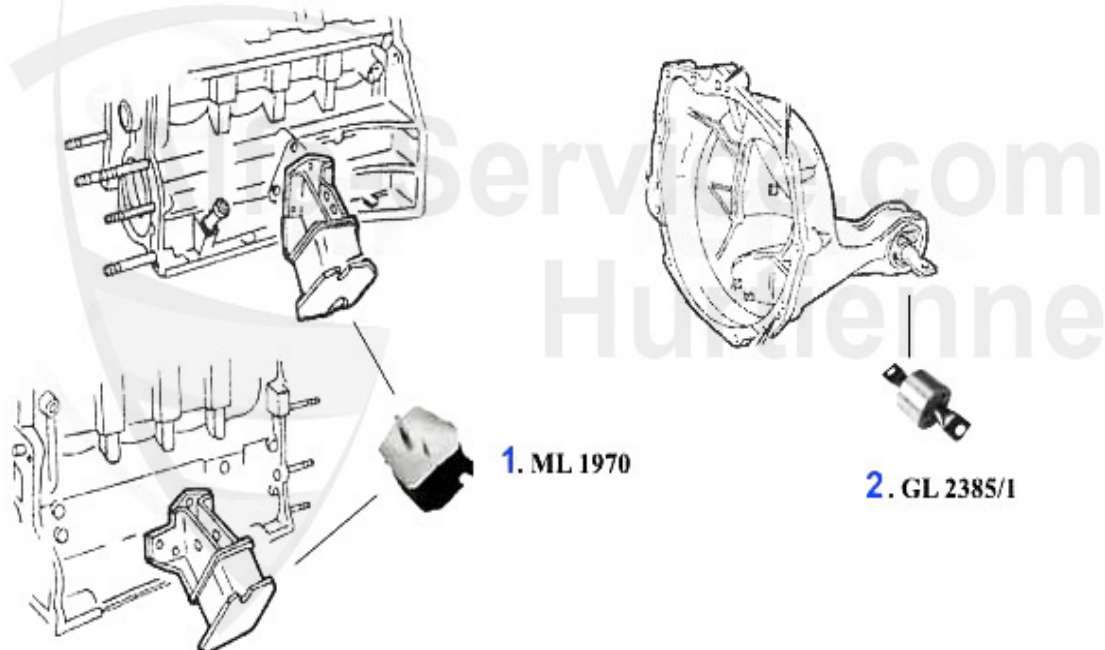

Motorlager/Engine Mount GT/V/6 (116)

1	ML1970	ENGINE MOUNT GTV/6 LEFT/RIGHT 75 V6, RZ/SZ	59.50 EUR
2	GL2385/1	OE. 60522581 ENGINE MOUNT REAR 116 6-Cyl. (64mm)	36.50 EUR