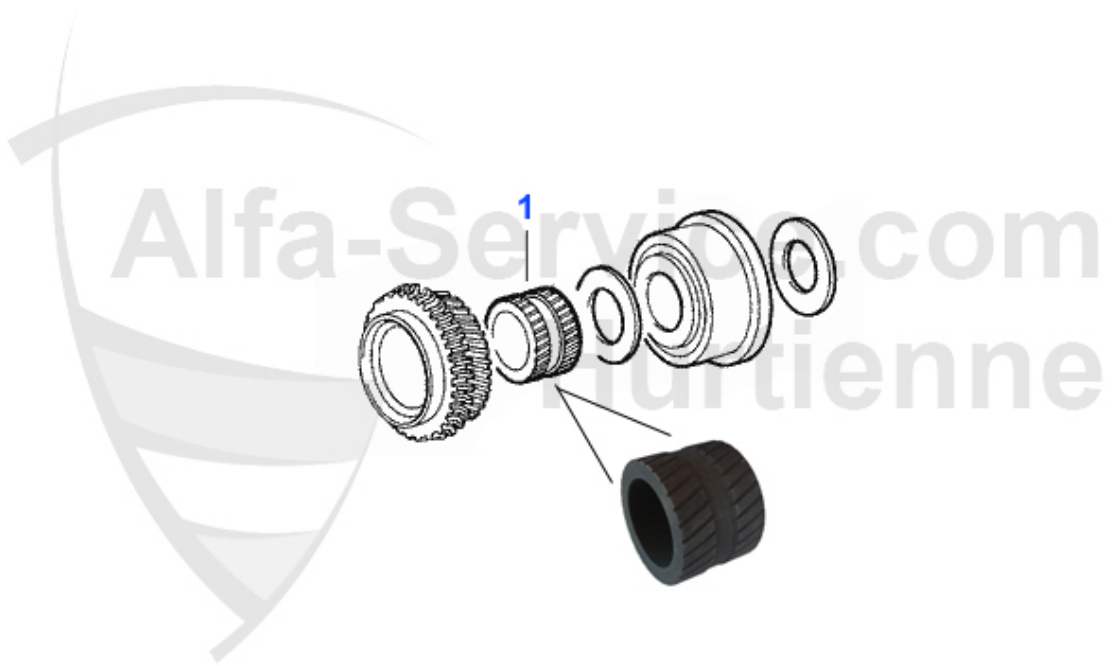

1 GL23042 OE. 60523042 BUSHING

58.99 EUR

GT/V/6 (116) > DRIVETRAIN > GEARBOX > GEAR MOUNT GT/V/4

1	GL87694	OE. 60521143 GEAR MOUNT 116 4-CYLINDER RIGHT	***
2	GL87688	OE. 60723913 GEAR MOUNT 116, 4-CYL LEFT SIDE OLD VERSION	29.24 EUR
3	SMS21139	CAP FOR RELEASE LEVER ALFETTA, GIULIETTA, GTV(116), 75,90	***
4	GL03714	OE.60703714 GEARBOX MOUNT 75,90 RZ, SZ	***
5	GL21958	OE. 60521958 GEAR MOUNT REAR 75,90, RZ/SZ, ALFETTA, GIULIETTA, GTV(116)	22.05 EUR
6	SMS2345	GEAR LEVER BOOT ALFETTA, GIULIETTA, GTV (116)	9.78 EUR
7	SMS26078	RUBBER BOTH FOR SHIFT LEVER/ALFETTA/GTV/ GIULIETTA (116)	***
8	SMS2346	OE. 60701783 COVER f. GEARSTICK 116	***