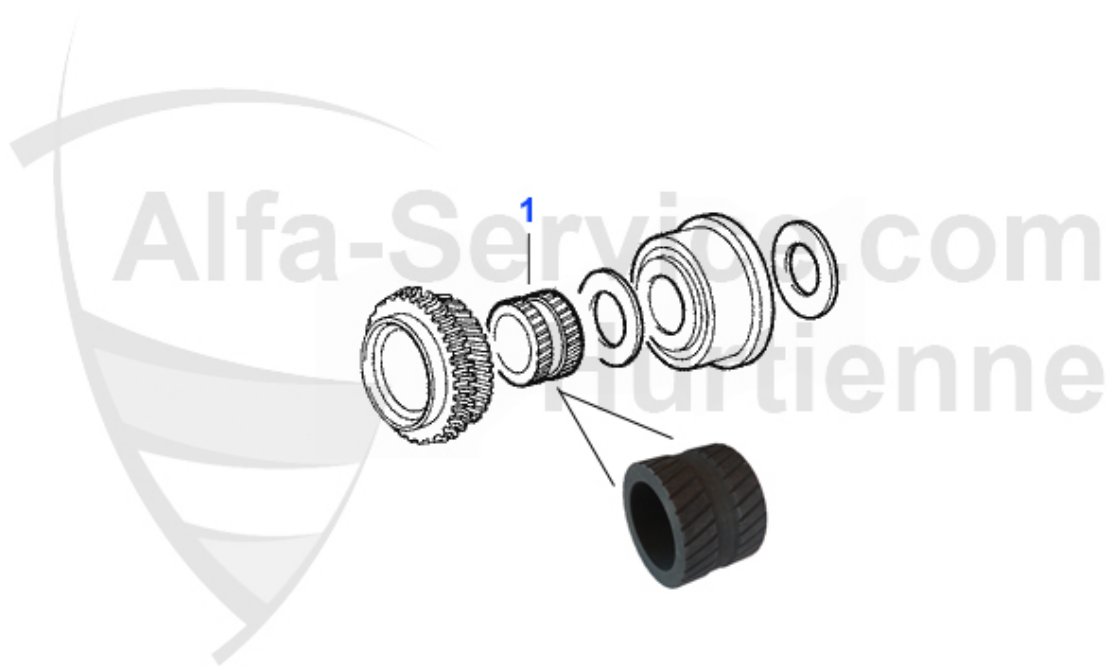

## RZ/SZ > DRIVETRAIN > DIFFERENTIAL

1	WD21228	JOINT RING REAR DIFF. 116,AR 75 4 AND 6 CYL.,RZ/SZ	4.90 EUR
2	WD21231	JOINT RING REAR DIFFERENTIAL 116,AR 75 4 AND 6 CYLINDER,RZ/SZ	29.00 EUR
3	GL8685	SHOULDER BEARING DIFF. AR75 + GTV6 OE 71728685	23.80 EUR
4	GL8680	Schulterlager Diff.AR116	43.99 EUR