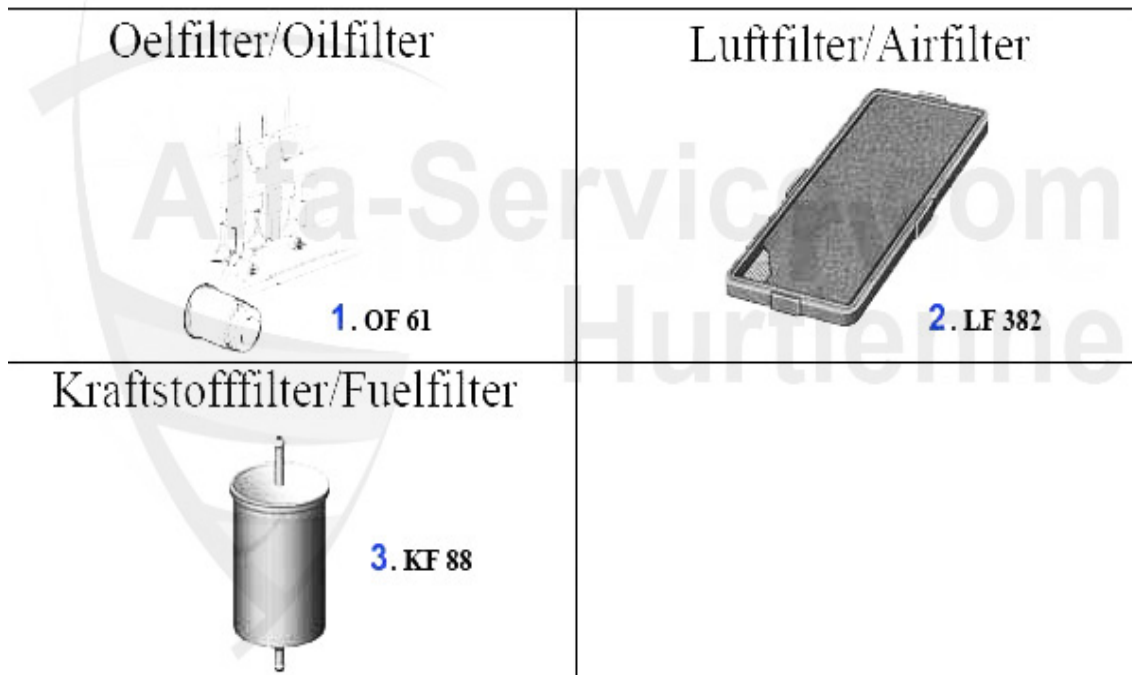

## Filter RZ/SZ

<b>1</b>	<b>OF61</b>	<b>Ölfilter Sud/Sprint 1.2/1.3/ti,RZ/ SZ 3.0 V6 Anschraubfilter</b>	<b>6.66 EUR</b>
<b>2</b>	<b>LF382</b>	<b>AIR FILTER 75/90 GTV/6(116),RZ,SZ 6-CYL. SQUARE</b>	<b>28.99 EUR</b>
<b>3</b>	<b>KF88</b>	<b>FUEL FILTER 75, 90, 164, ALFETTA GIULIETTA, SPIDER (115), GTV (116), RZ, SZ, in-line filter</b>	<b>20.52 EUR</b>