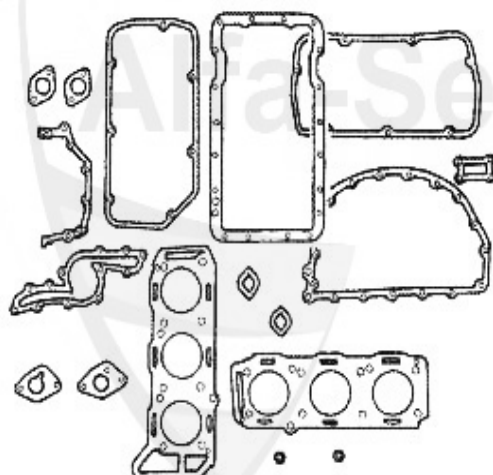

Motordichtsatz/Full Set RZ/SZ

---

1. MDS6500

---

1 MDS6500 ENGINE GASKET SET 75,RZ,SZ 3.0 V6 WITHOUT HEAD GASKETS !

229.00 EUR