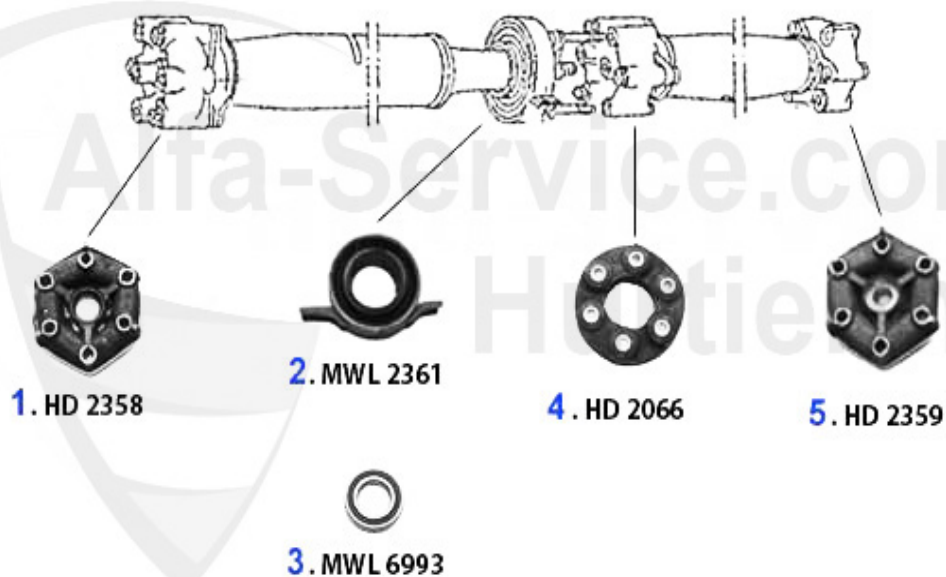

Antriebswelle/Driveshaft RZ/SZ

1	HD2358	FRONT FLEX DISC GTV6, 75, 90 2500-3000 OE. 60518193	95.00 EUR
2	MWL2361	OE. 60522599 DRIVE SHAFT SUPPORT 116 6-Cyl.	67.83 EUR
3	MWL6993	OE.71728684, BEARING DRIVE SHAFT SUPPORT 6 CYL.	23.80 EUR
4	HD2066	GTV 6 / 75 3,0 CENTER FLEX DISC	105.01 EUR
5	HD2359	REAR FLEX DISC GTV6, 75, 90 2500-3000 OE. 60522592	119.00 EUR