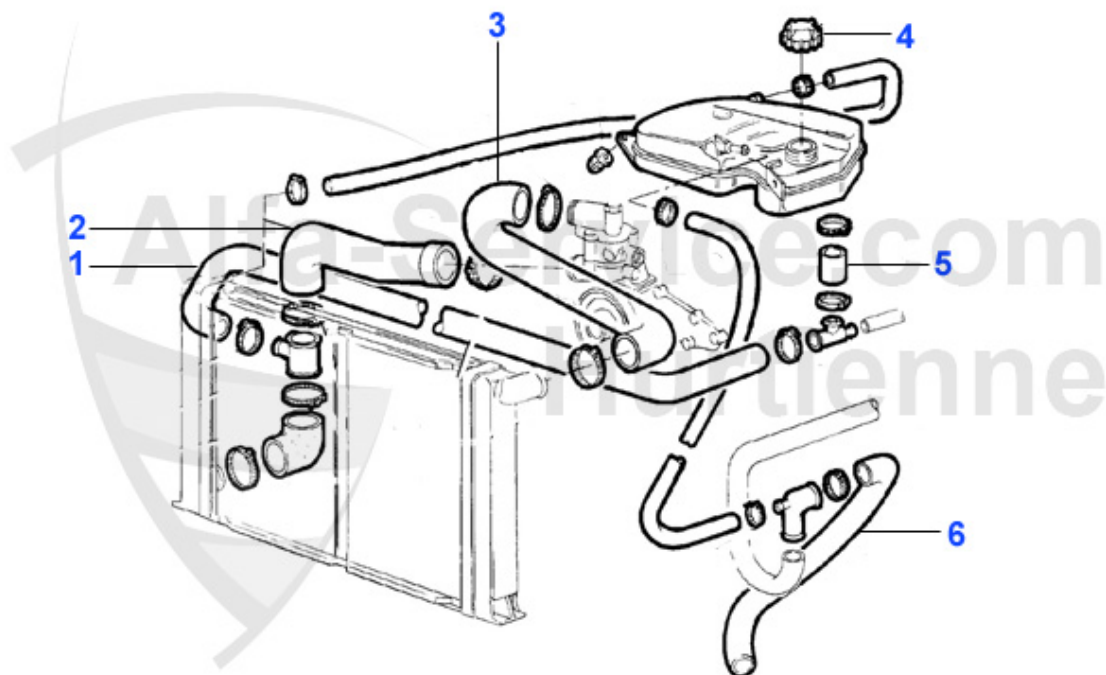

## RZ/SZ > ENGINE > COOLING SYSTEM > HOSES

1	KWS33770 OE. 60533770 RADIATOR HOSE "BYPASS" 75 all TYPES	11.50 EUR
2	KWS33864 Kühlwasserschlauch unten 75 6-Zylinder, RZ/SZ	12.30 EUR
3	KWS33866 Kühlwasserschlauch oben 75 6-zylinder, RZ/SZ	21.03 EUR
4	08 037 0 0 CAP for overflow container GTV/6 (116), 33, 145/6, 75, 155, RZ, SZ, SPIDER '90 for 0803600	10.20 EUR
5	03 185 3 0 HOSE valve cover/separator	***
6	KWS28486 REAR WATER HOSE GTV6	17.73 EUR