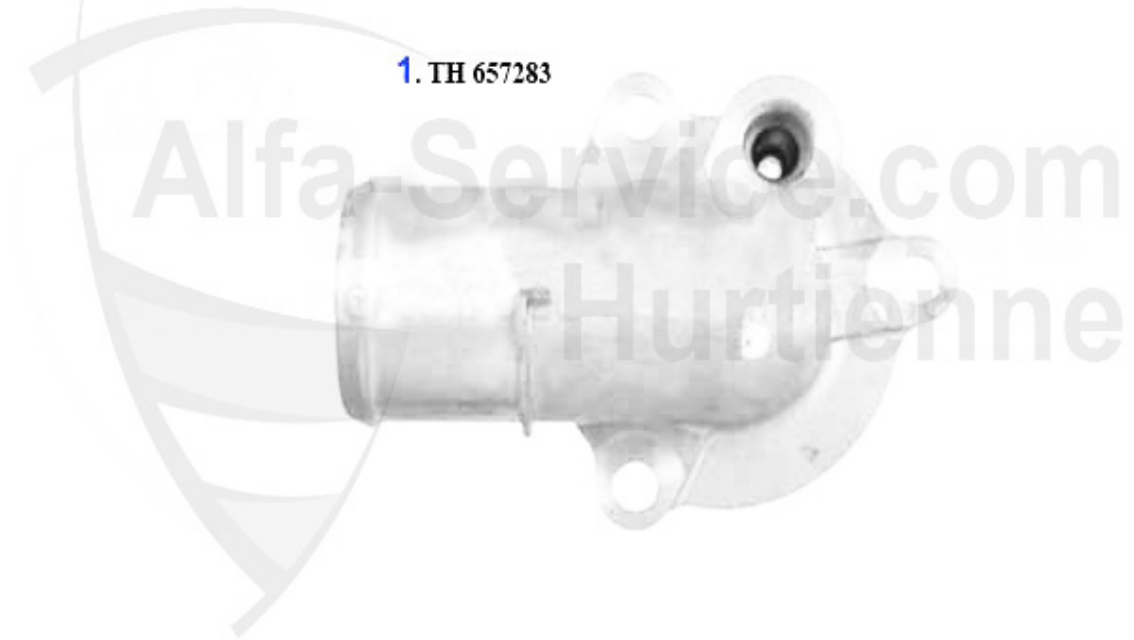

Thermostat RZ/SZ

---

1. TH 657283

---

1 TH657283 OE. 60558491 THERMOSTAT 116 6-Cylinder, WITH GASKET

48.50 EUR