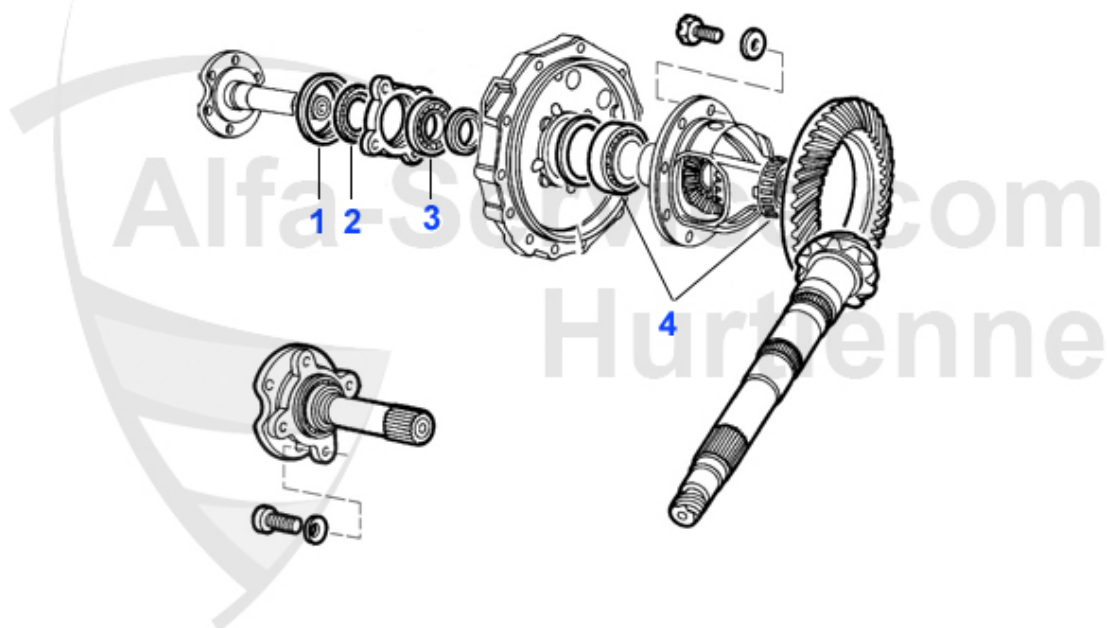

## RZ/SZ > DRIVETRAIN > DIFFERENTIAL

1	WD21228	JOINT RING REAR DIFF. 116,AR 75 4 AND 6 CYL.,RZ/SZ	4.90 EUR
2	WD21231	JOINT RING REAR DIFFERENTIAL 116,AR 75 4 AND 6 CYLINDER,RZ/SZ	29.00 EUR
3	GL8685	SHOULDER BEARING DIFF. AR75 + GTV6 OE 71728685	23.80 EUR
4	GL8680	Schulterlager Diff.AR116	43.99 EUR