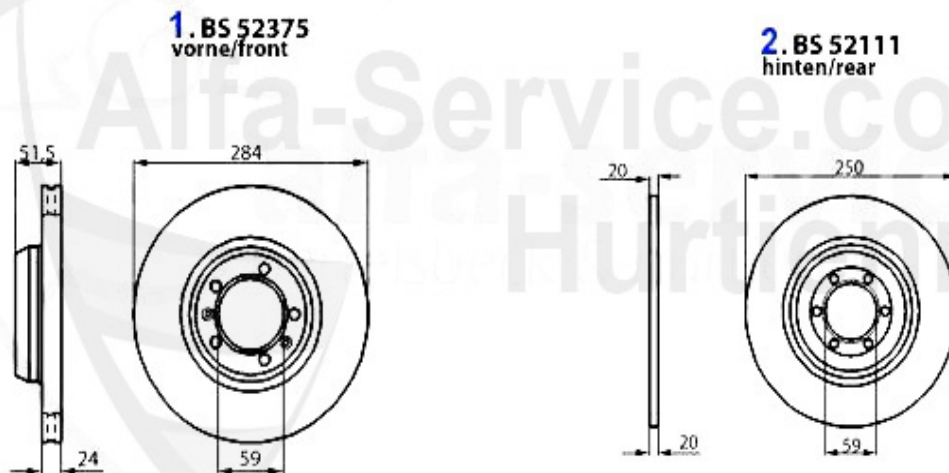

Bremsscheiben/Brakedisks RZ/SZ

1	BS52375	OE. 60552375 BRAKEDISK FRONT RZ/SZ	***
2	BS52111	OE. 60552111 BRAKE DISC REAR RZ/SZ	***