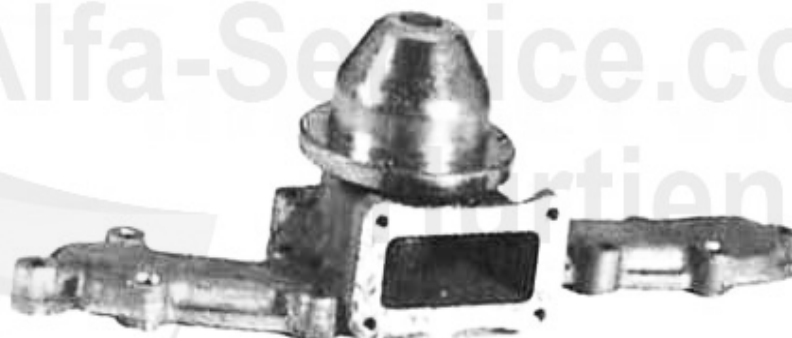

Wasserpumpe/Waterpump RZ/SZ

---

1. WP 53249

---

1 WP53249 WATER PUMP RZ/SZ 3.0 V6

***