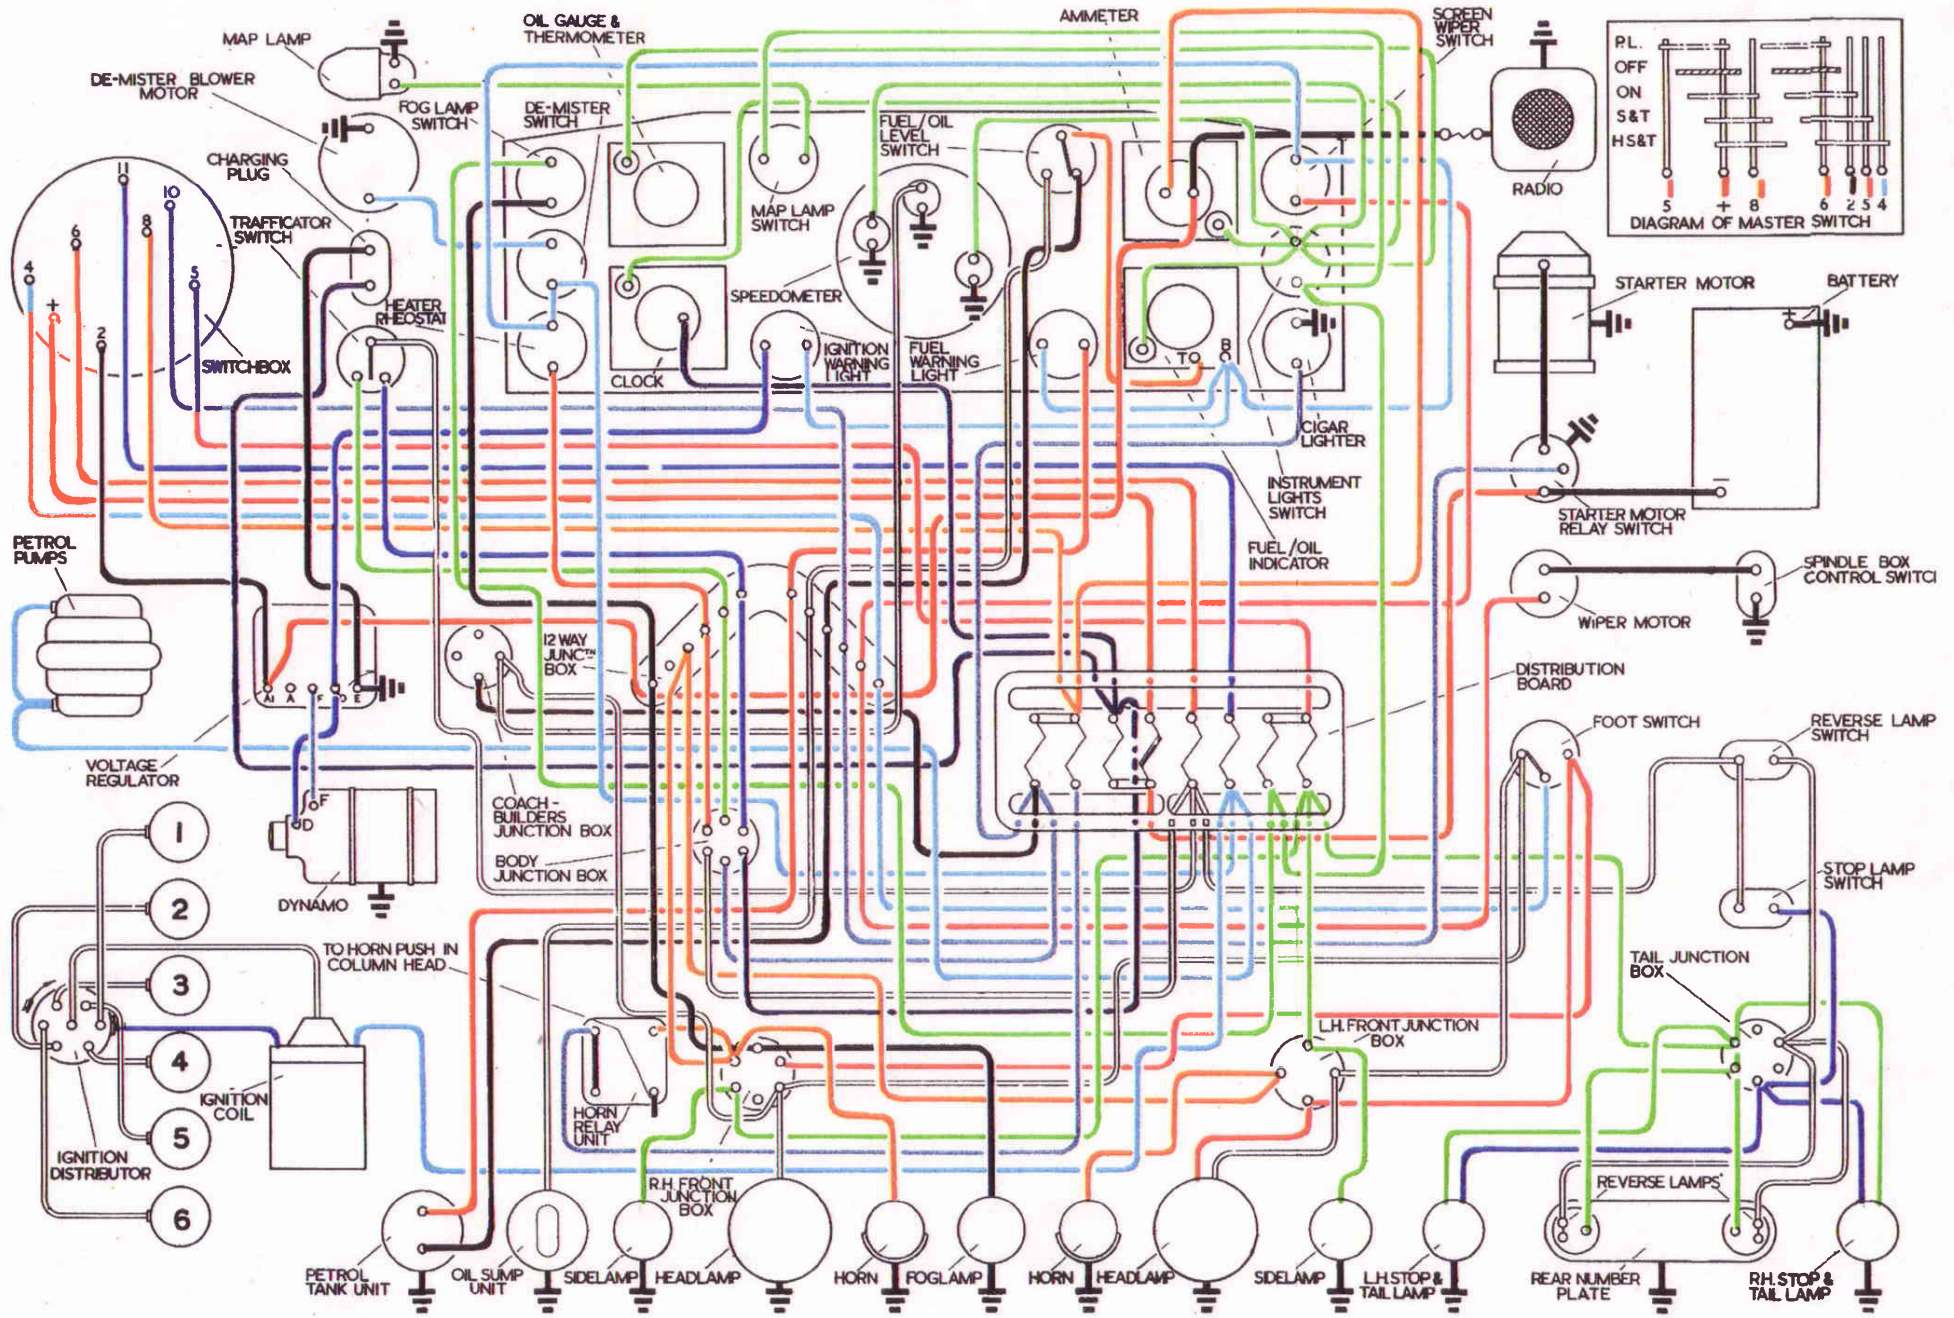

ELECTRICAL WIRING DIAGRAM.  
SILVER DAWN CHASSIS SERIES SBA TO SHD. (R.H. DRIVE)

ELECTRICAL WIRING DIAGRAM.  
SILVER WRAITH CHASSIS SERIES WTA TO WFC. (R.H. DRIVE)

ELECTRICAL WIRING DIAGRAM.  
SILVER WRAITH CHASSIS SERIES WGC TO WSG. (R.H. DRIVE)

ELECTRICAL WIRING DIAGRAM.  
BENTLEY CHASSIS SERIES AK TO DA. (R.H. DRIVE)

ELECTRICAL WIRING DIAGRAM.  
BENTLEY CHASSIS SERIES DZ TO PU. (R.H. DRIVE)

ELECTRICAL WIRING DIAGRAM.  
 BENTLEY CHASSIS SERIES "R" TYPE. (R.H. DRIVE. NON-AUTOMATIC)