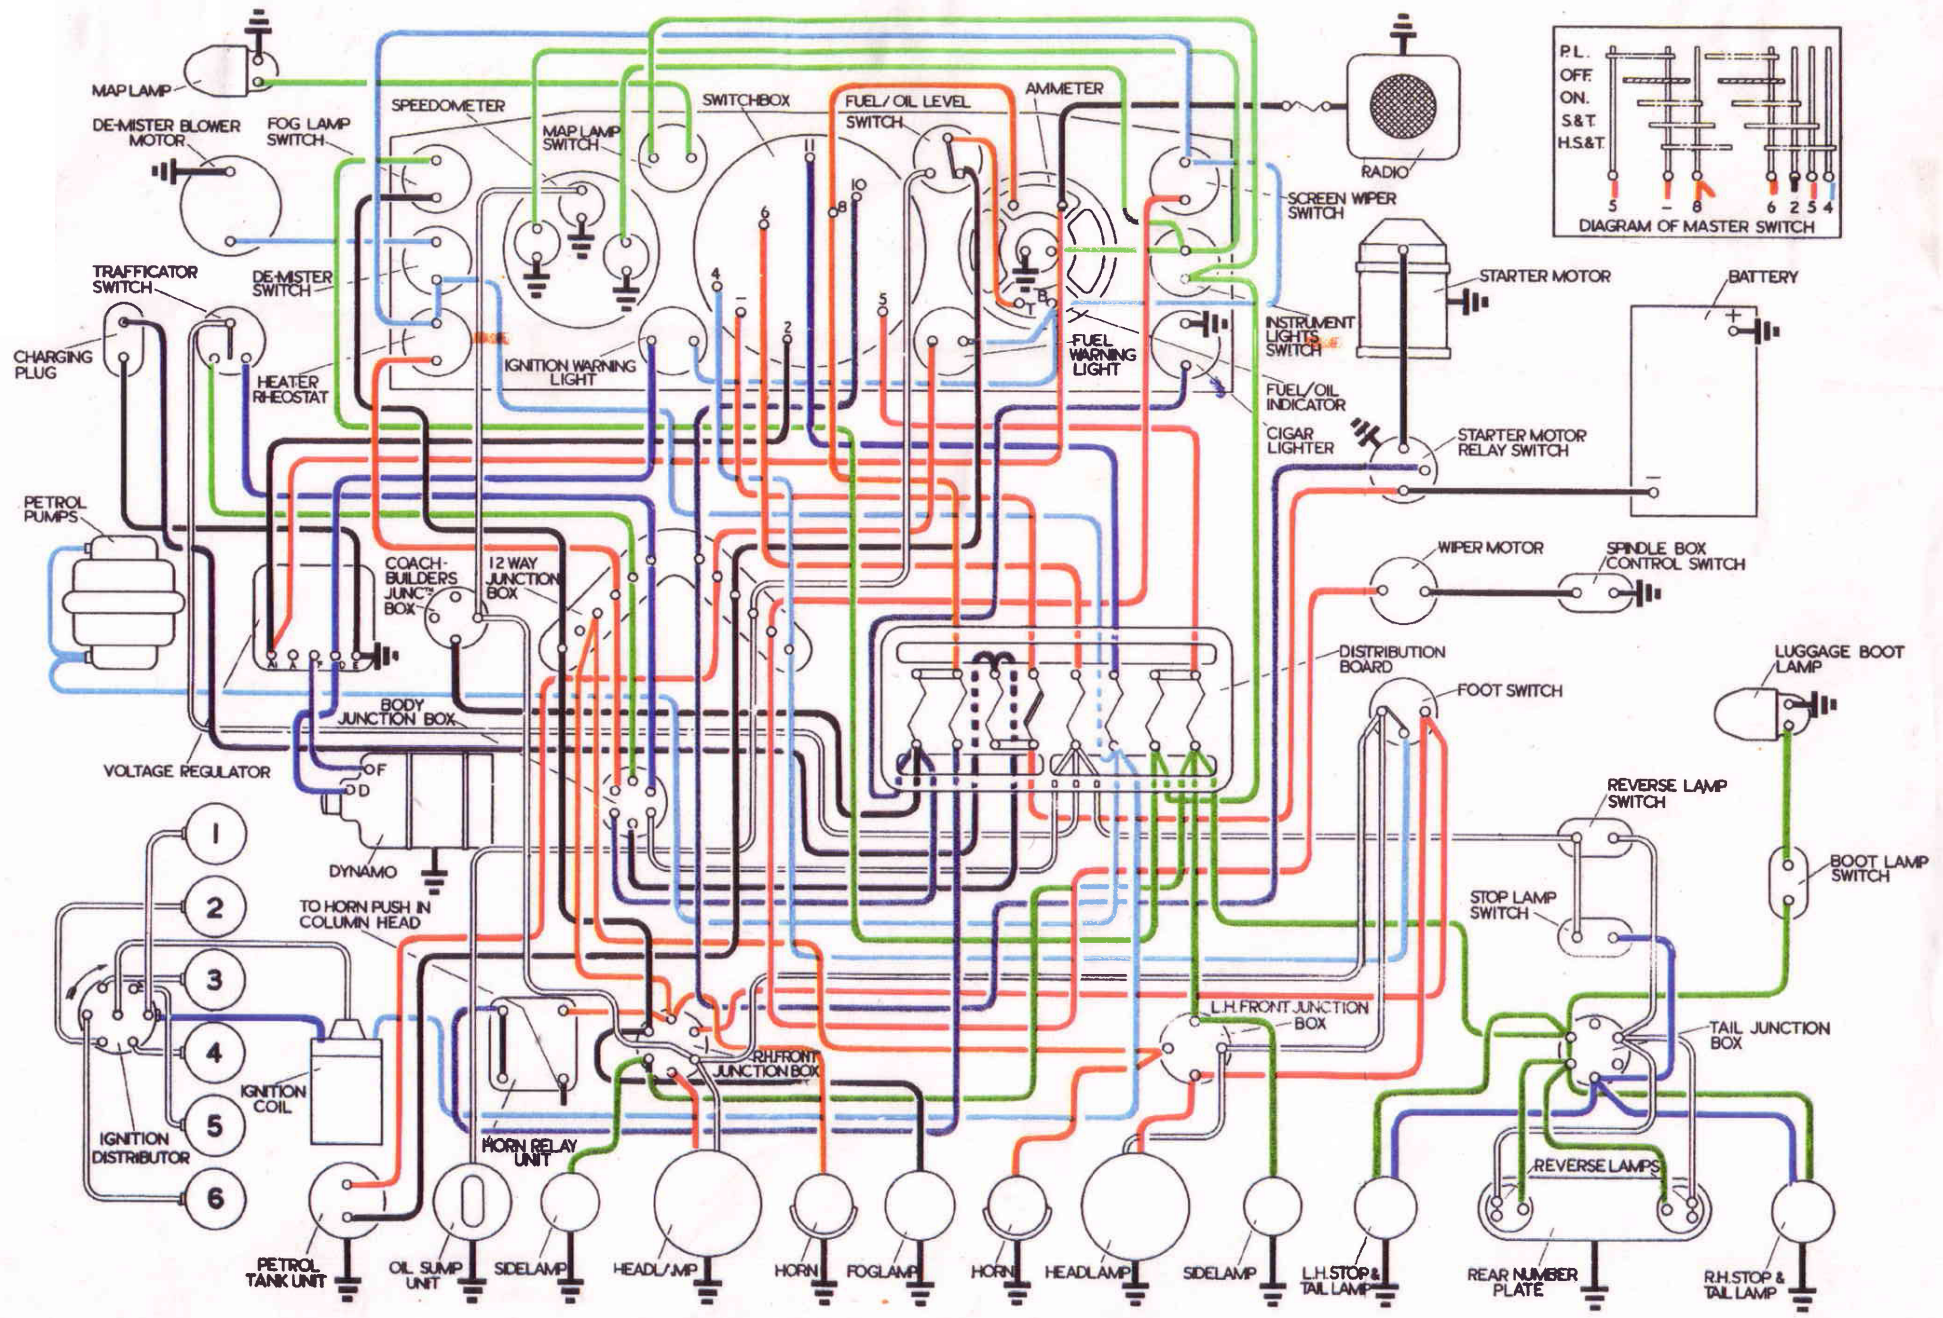

ELECTRICAL WIRING DIAGRAM.  
SILVER DAWN CHASSIS SERIES SBA TO SHD. (R.H. DRIVE)

ELECTRICAL WIRING DIAGRAM.  
SILVER WRAITH CHASSIS SERIES WTA TO WFC. (R.H. DRIVE)

ELECTRICAL WIRING DIAGRAM.  
SILVER WRAITH CHASSIS SERIES WGC TO WSG. (R.H. DRIVE)

ELECTRICAL WIRING DIAGRAM.  
BENTLEY CHASSIS SERIES AK TO DA. (R.H. DRIVE)

ELECTRICAL WIRING DIAGRAM.  
BENTLEY CHASSIS SERIES DZ TO PU. (R.H. DRIVE)

ELECTRICAL WIRING DIAGRAM.  
 BENTLEY CHASSIS SERIES "R" TYPE. (R.H. DRIVE. NON-AUTOMATIC)