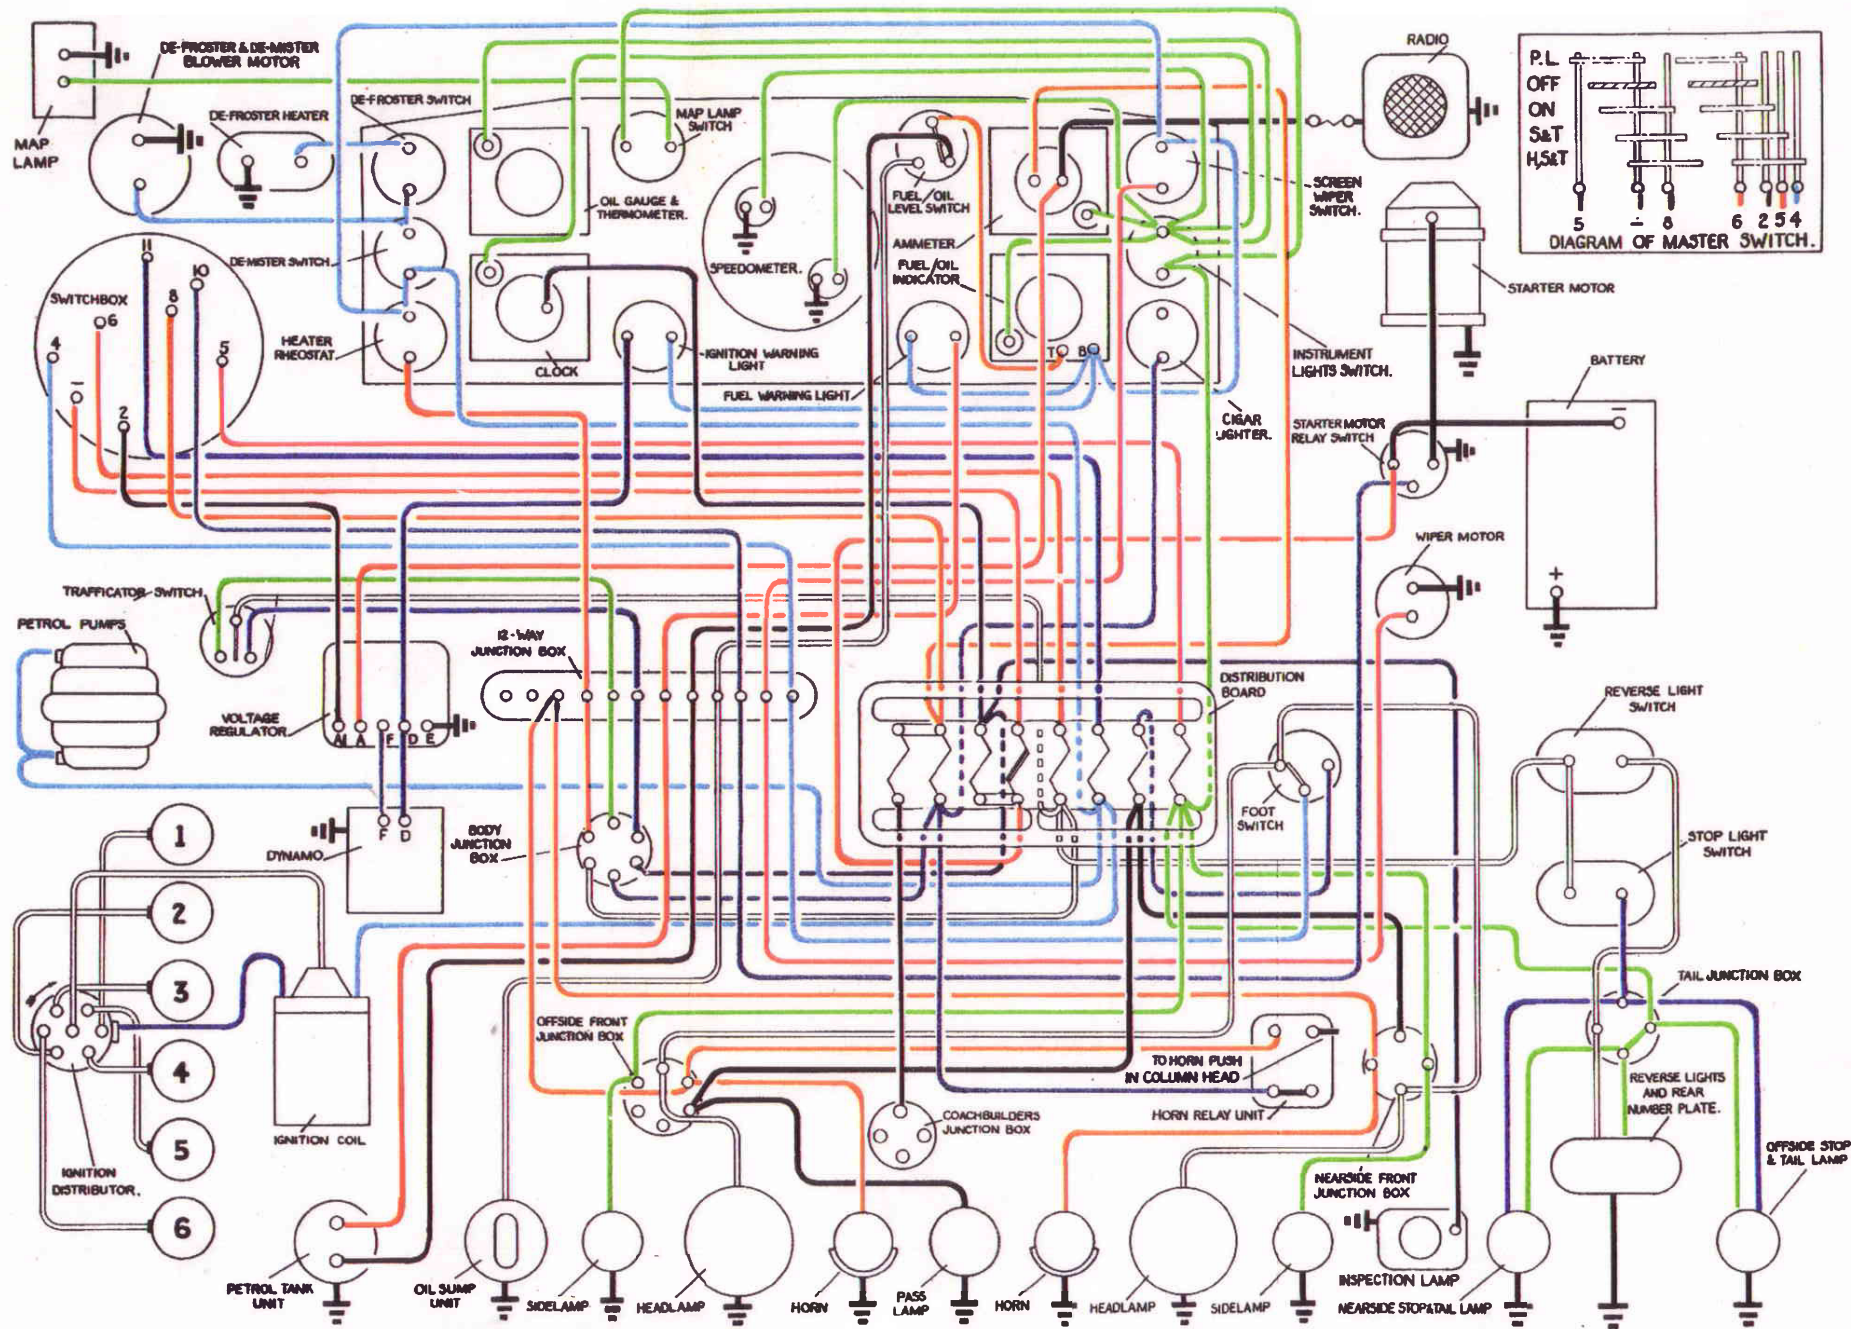

ELECTRICAL WIRING DIAGRAM.  
SILVER DAWN CHASSIS SERIES SBA TO SHD. (R.H. DRIVE)

ELECTRICAL WIRING DIAGRAM.  
SILVER WRAITH CHASSIS SERIES WTA TO WFC. (R.H. DRIVE)

ELECTRICAL WIRING DIAGRAM.  
SILVER WRAITH CHASSIS SERIES WGC TO WSG. (R.H. DRIVE)

ELECTRICAL WIRING DIAGRAM.  
BENTLEY CHASSIS SERIES AK TO DA. (R.H. DRIVE)

ELECTRICAL WIRING DIAGRAM.  
BENTLEY CHASSIS SERIES DZ TO PU. (R.H. DRIVE)

ELECTRICAL WIRING DIAGRAM.  
 BENTLEY CHASSIS SERIES "R" TYPE. (R.H. DRIVE. NON-AUTOMATIC)