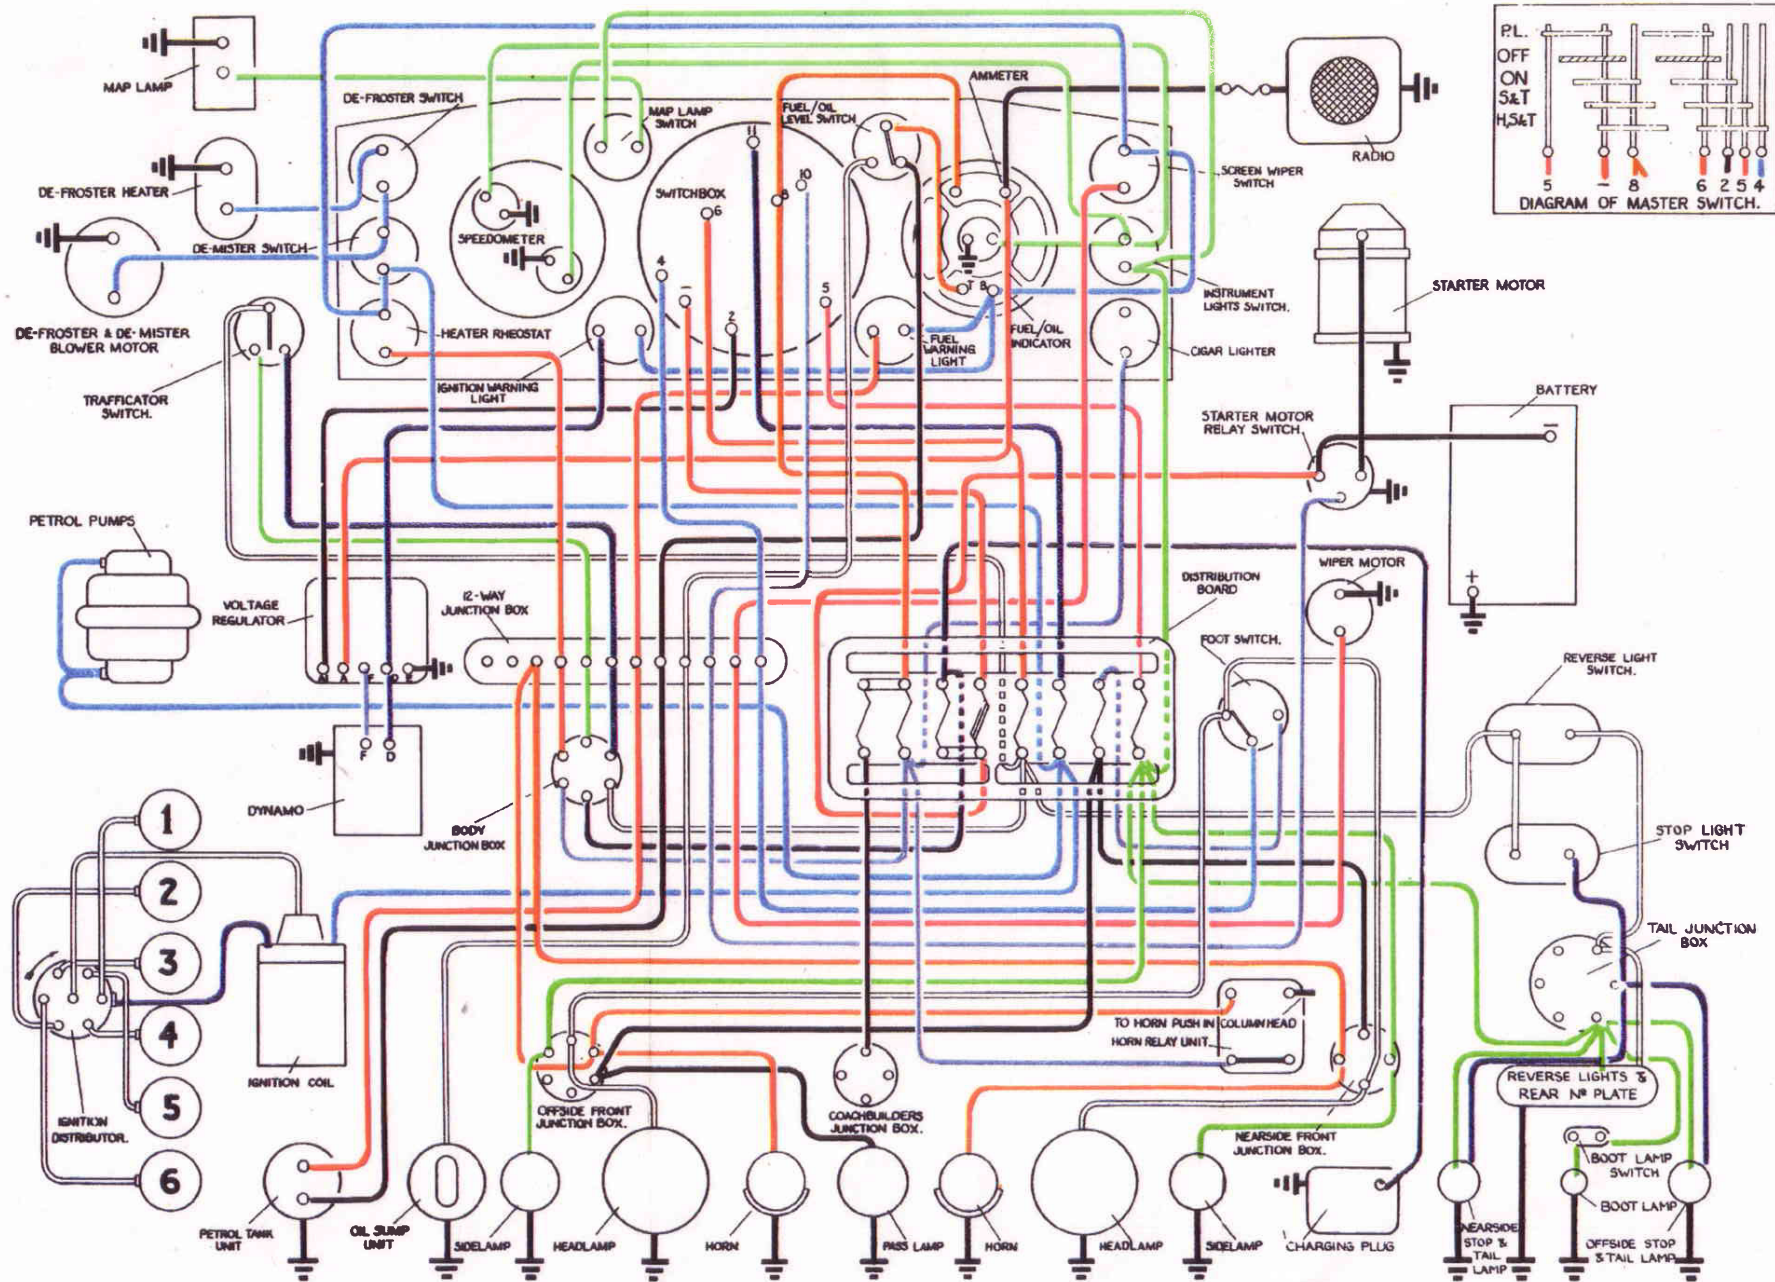

ELECTRICAL WIRING DIAGRAM.  
SILVER DAWN CHASSIS SERIES SBA TO SHD. (R.H. DRIVE)

ELECTRICAL WIRING DIAGRAM.  
SILVER WRAITH CHASSIS SERIES WTA TO WFC. (R.H. DRIVE)

ELECTRICAL WIRING DIAGRAM.  
SILVER WRAITH CHASSIS SERIES WGC TO WSG. (R.H. DRIVE)

ELECTRICAL WIRING DIAGRAM.  
BENTLEY CHASSIS SERIES AK TO DA. (R.H. DRIVE)

ELECTRICAL WIRING DIAGRAM.  
BENTLEY CHASSIS SERIES DZ TO PU. (R.H. DRIVE)

ELECTRICAL WIRING DIAGRAM.  
 BENTLEY CHASSIS SERIES "R" TYPE. (R.H. DRIVE. NON-AUTOMATIC)