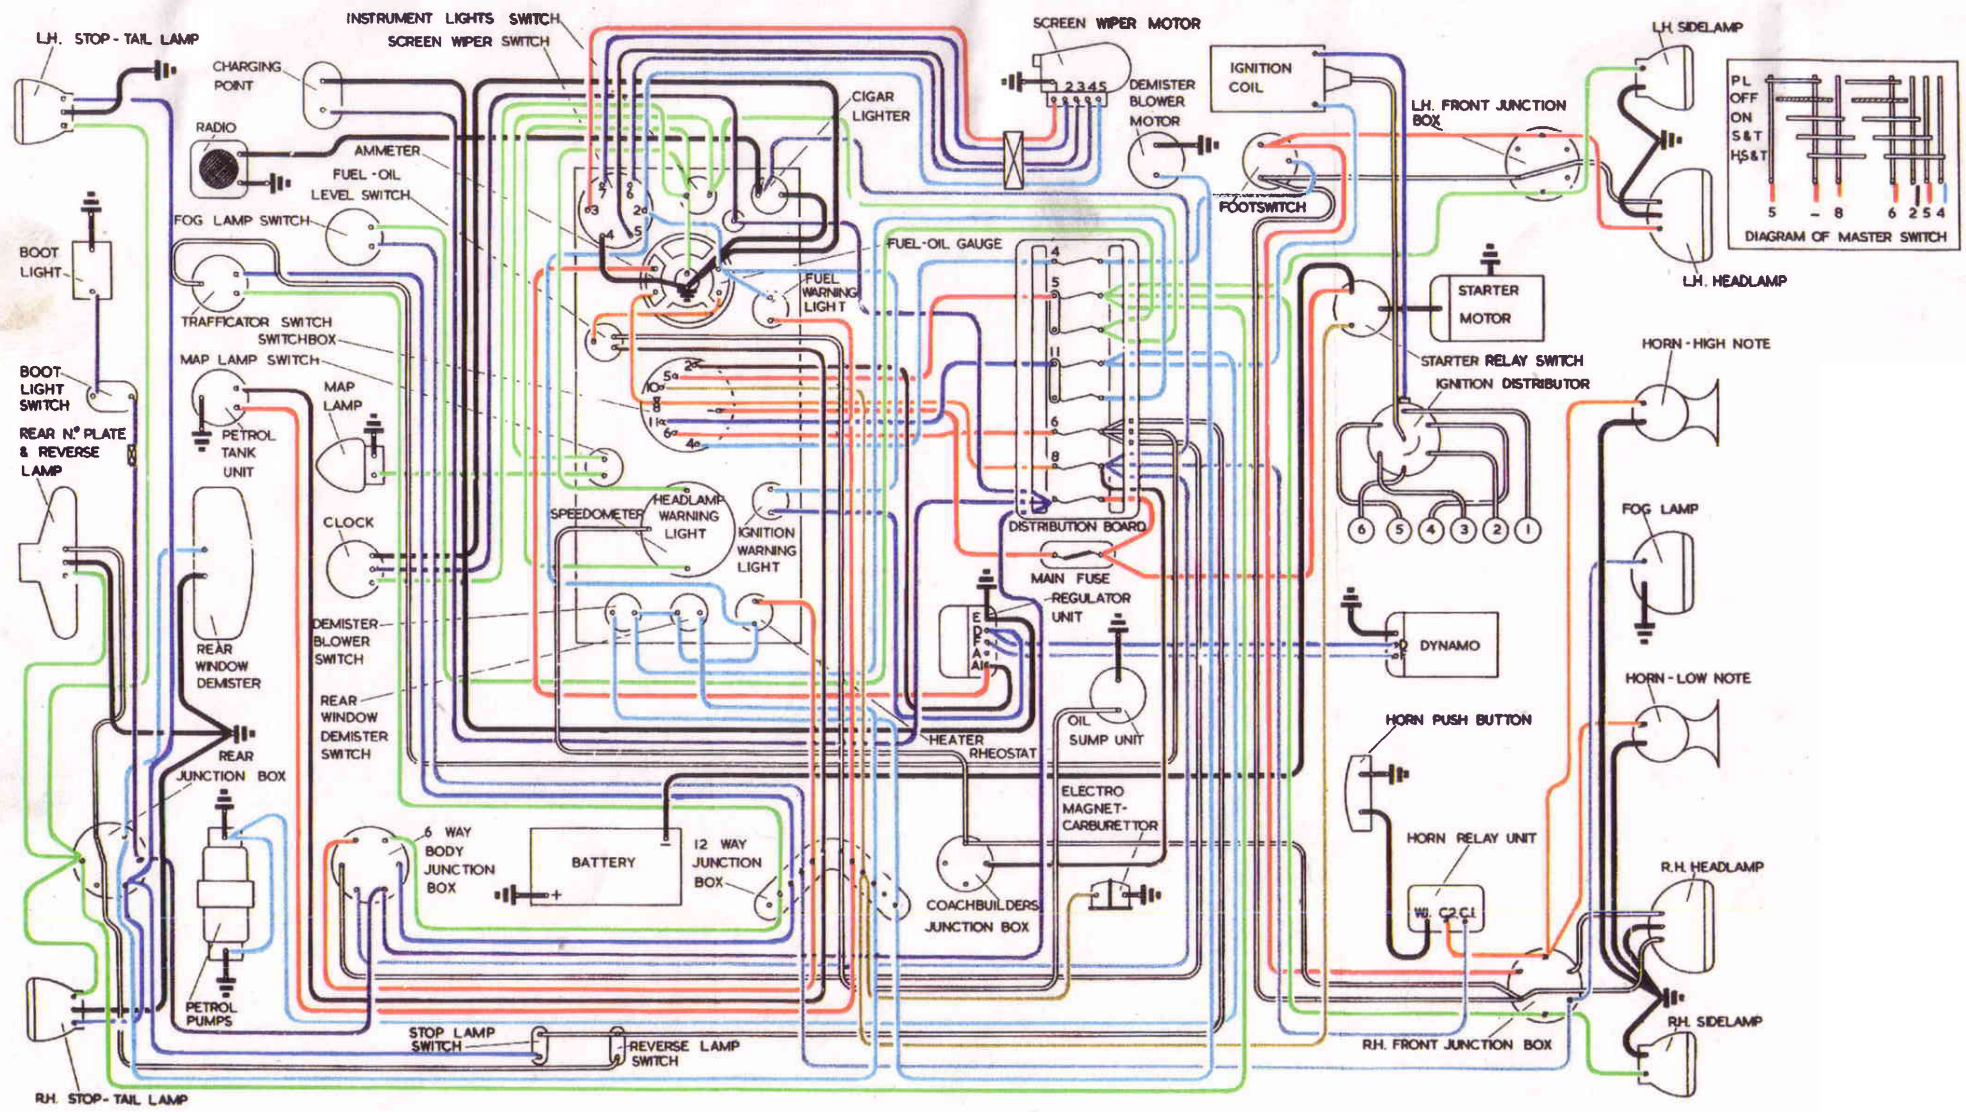

ELECTRICAL WIRING DIAGRAM.  
SILVER DAWN CHASSIS SERIES SBA TO SHD. (R.H. DRIVE)

ELECTRICAL WIRING DIAGRAM.  
SILVER WRAITH CHASSIS SERIES WTA TO WFC. (R.H. DRIVE)

ELECTRICAL WIRING DIAGRAM.  
SILVER WRAITH CHASSIS SERIES WGC TO WSG. (R.H. DRIVE)

ELECTRICAL WIRING DIAGRAM.  
BENTLEY CHASSIS SERIES AK TO DA. (R.H. DRIVE)

ELECTRICAL WIRING DIAGRAM.  
BENTLEY CHASSIS SERIES DZ TO PU. (R.H. DRIVE)

ELECTRICAL WIRING DIAGRAM.  
 BENTLEY CHASSIS SERIES "R" TYPE. (R.H. DRIVE. NON-AUTOMATIC)