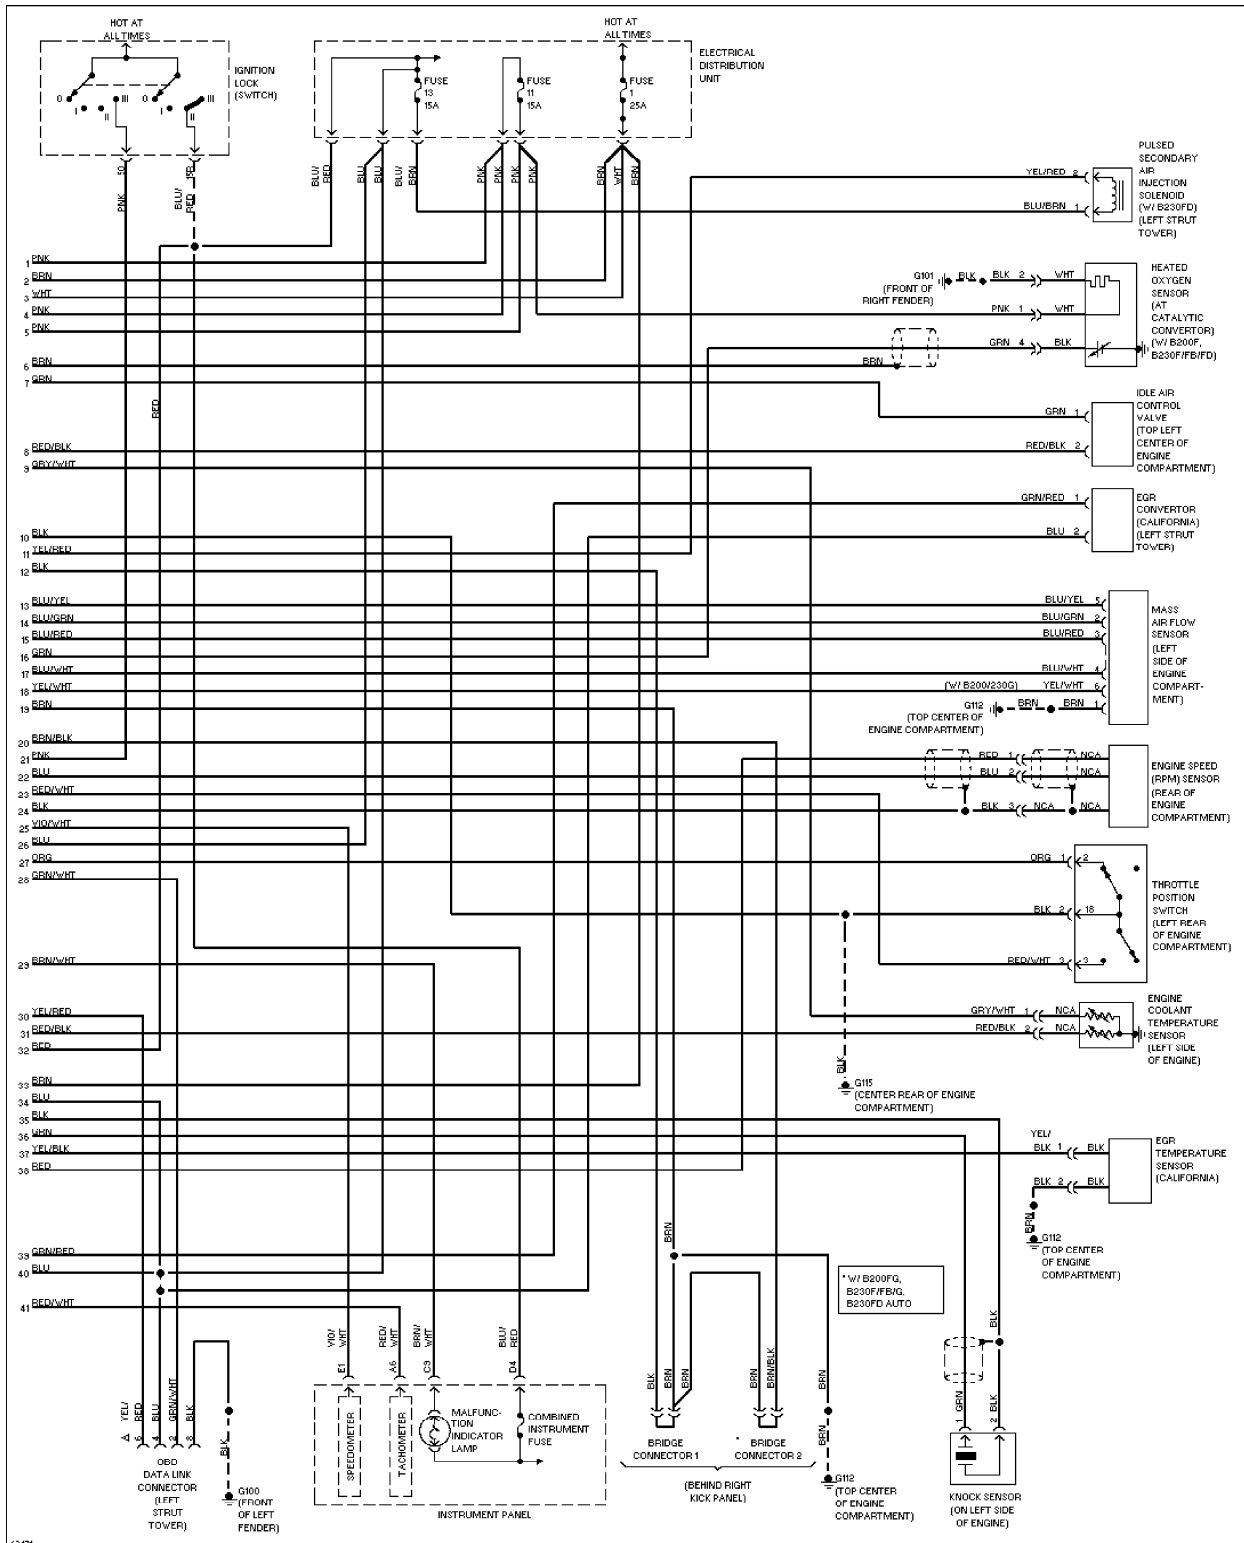

# L - WIRING DIAGRAMS

1994 Volvo 960

1994 ENGINE PERFORMANCE  
Volvo Wiring Diagrams

Volvo; 850, 940, 960

Fig. 1: Wiring Diagram (850 2.3L Turbo - 1 Of 2)

Fig. 2: Wiring Diagram (850 2.3L Turbo - 2 Of 2)

Fig. 3: Wiring Diagram (850 2.4L - 1 Of 2)

Fig. 4: Wiring Diagram (850 2.4L - 2 Of 2)

Fig. 6: Wiring Diagram (940 2.3L - 2 Of 2)

Fig. 7: Wiring Diagram (940 2.3L Regal - 1 Of 2)

Fig. 8: Wiring Diagram (940 2.3L Regina - 2 Of 2)

Fig. 9: Wiring Diagram (940 2.3L Turbo - 1 Of 2)

Fig. 10: Wiring Diagram (940 2.3L Turbo - 2 Of 2)

Fig. 11: Wiring Diagram (960 2.9L - 1 Of 2)

Fig. 12: Wiring Diagram (960 2.9L - 2 Of 2)