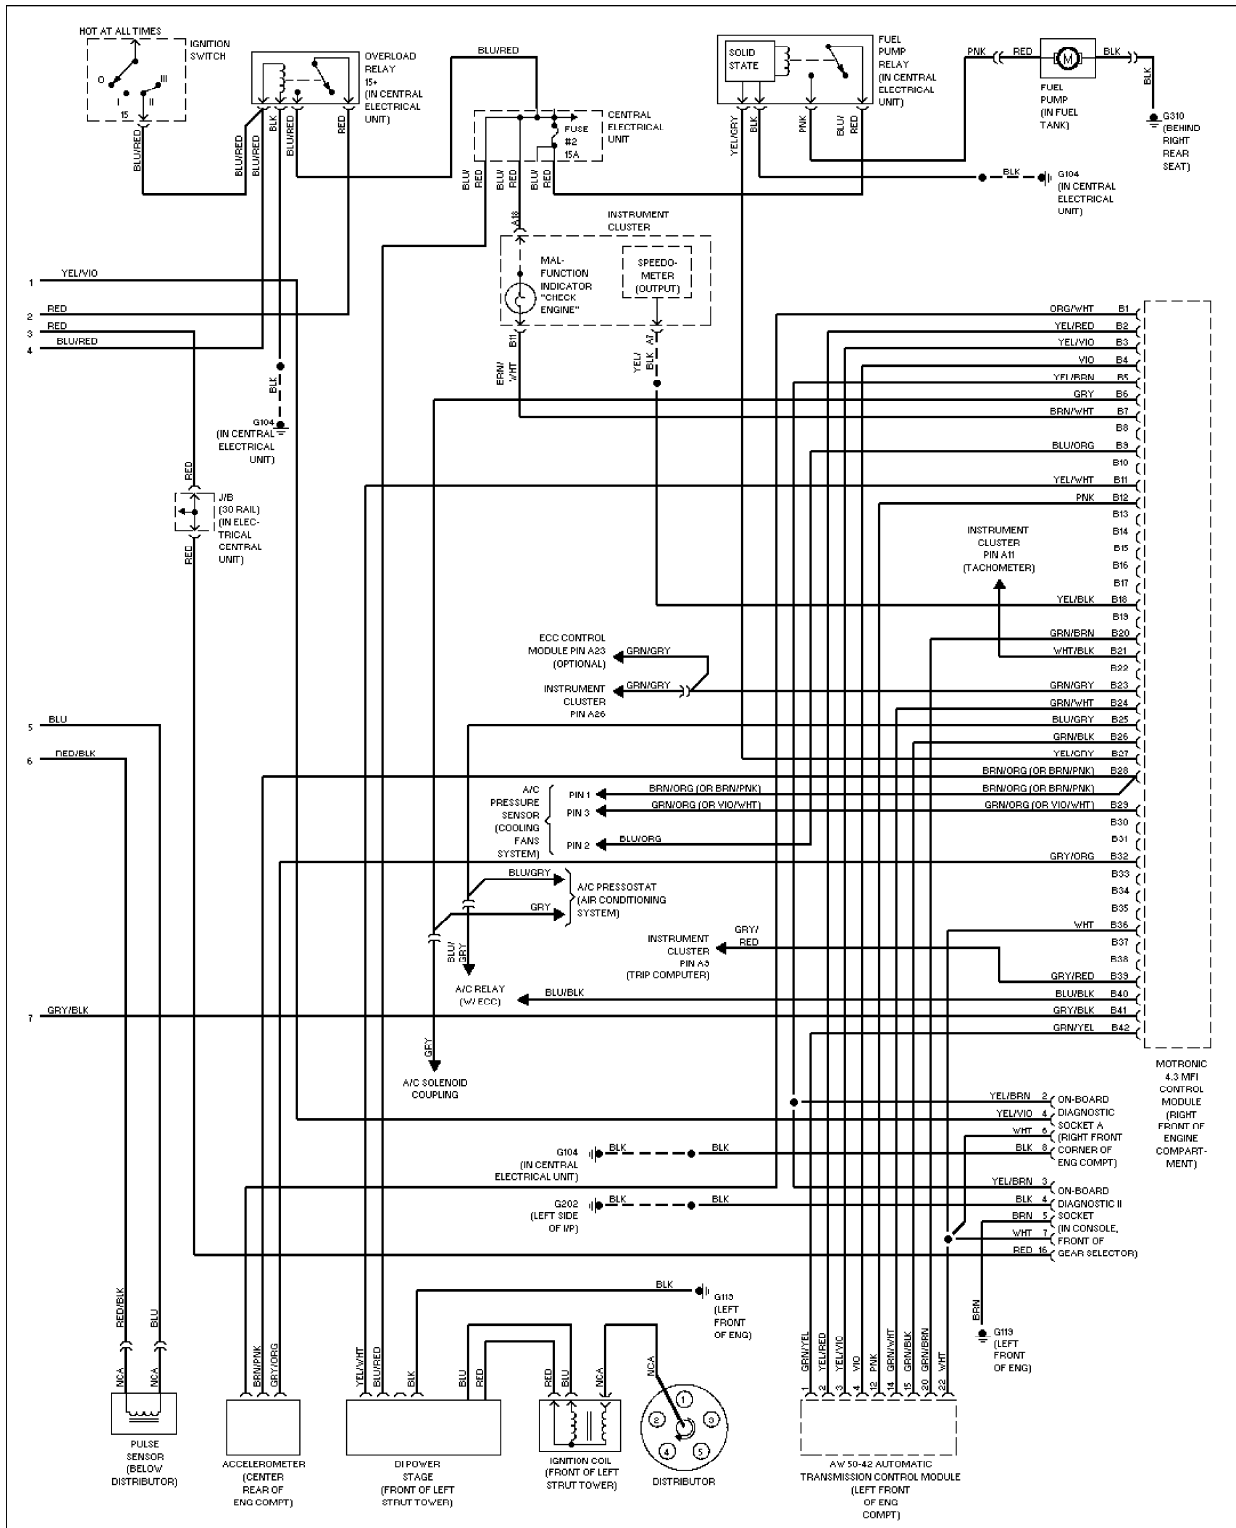

# L - WIRING DIAGRAMS

1994 Volvo 960

1994 ENGINE PERFORMANCE  
Volvo Wiring Diagrams

Volvo; 850, 940, 960

Fig. 1: Wiring Diagram (850 2.3L Turbo - 1 Of 2)

Fig. 2: Wiring Diagram (850 2.3L Turbo - 2 Of 2)

Fig. 3: Wiring Diagram (850 2.4L - 1 Of 2)

Fig. 4: Wiring Diagram (850 2.4L - 2 Of 2)

Fig. 6: Wiring Diagram (940 2.3L - 2 Of 2)

Fig. 7: Wiring Diagram (940 2.3L Regal - 1 Of 2)

Fig. 8: Wiring Diagram (940 2.3L Regina - 2 Of 2)

Fig. 9: Wiring Diagram (940 2.3L Turbo - 1 Of 2)

Fig. 10: Wiring Diagram (940 2.3L Turbo - 2 Of 2)

Fig. 11: Wiring Diagram (960 2.9L - 1 Of 2)

Fig. 12: Wiring Diagram (960 2.9L - 2 Of 2)