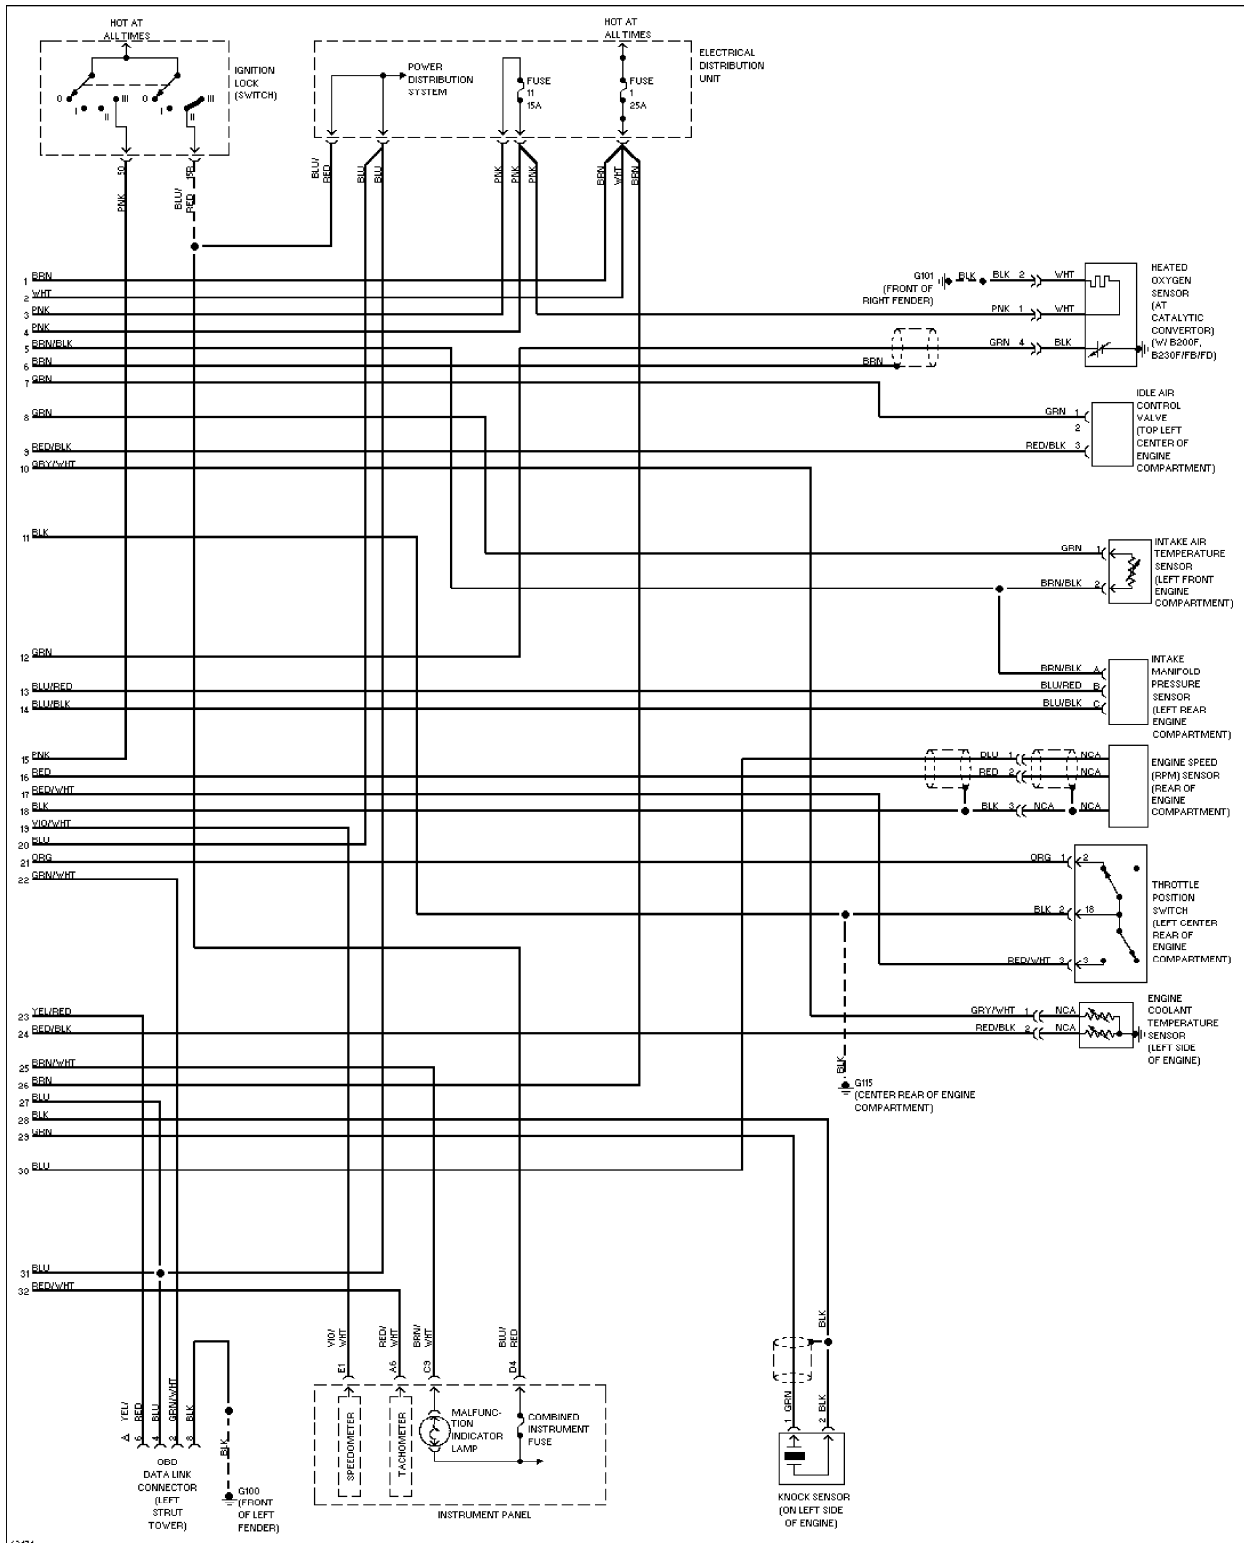

# L - WIRING DIAGRAMS

1994 Volvo 960

1994 ENGINE PERFORMANCE  
Volvo Wiring Diagrams

Volvo; 850, 940, 960

Fig. 1: Wiring Diagram (850 2.3L Turbo - 1 Of 2)

Fig. 2: Wiring Diagram (850 2.3L Turbo - 2 Of 2)

Fig. 3: Wiring Diagram (850 2.4L - 1 Of 2)

Fig. 4: Wiring Diagram (850 2.4L - 2 Of 2)

Fig. 6: Wiring Diagram (940 2.3L - 2 Of 2)

Fig. 7: Wiring Diagram (940 2.3L Regal - 1 Of 2)

Fig. 8: Wiring Diagram (940 2.3L Regina - 2 Of 2)

Fig. 9: Wiring Diagram (940 2.3L Turbo - 1 Of 2)

Fig. 10: Wiring Diagram (940 2.3L Turbo - 2 Of 2)

Fig. 11: Wiring Diagram (960 2.9L - 1 Of 2)

Fig. 12: Wiring Diagram (960 2.9L - 2 Of 2)