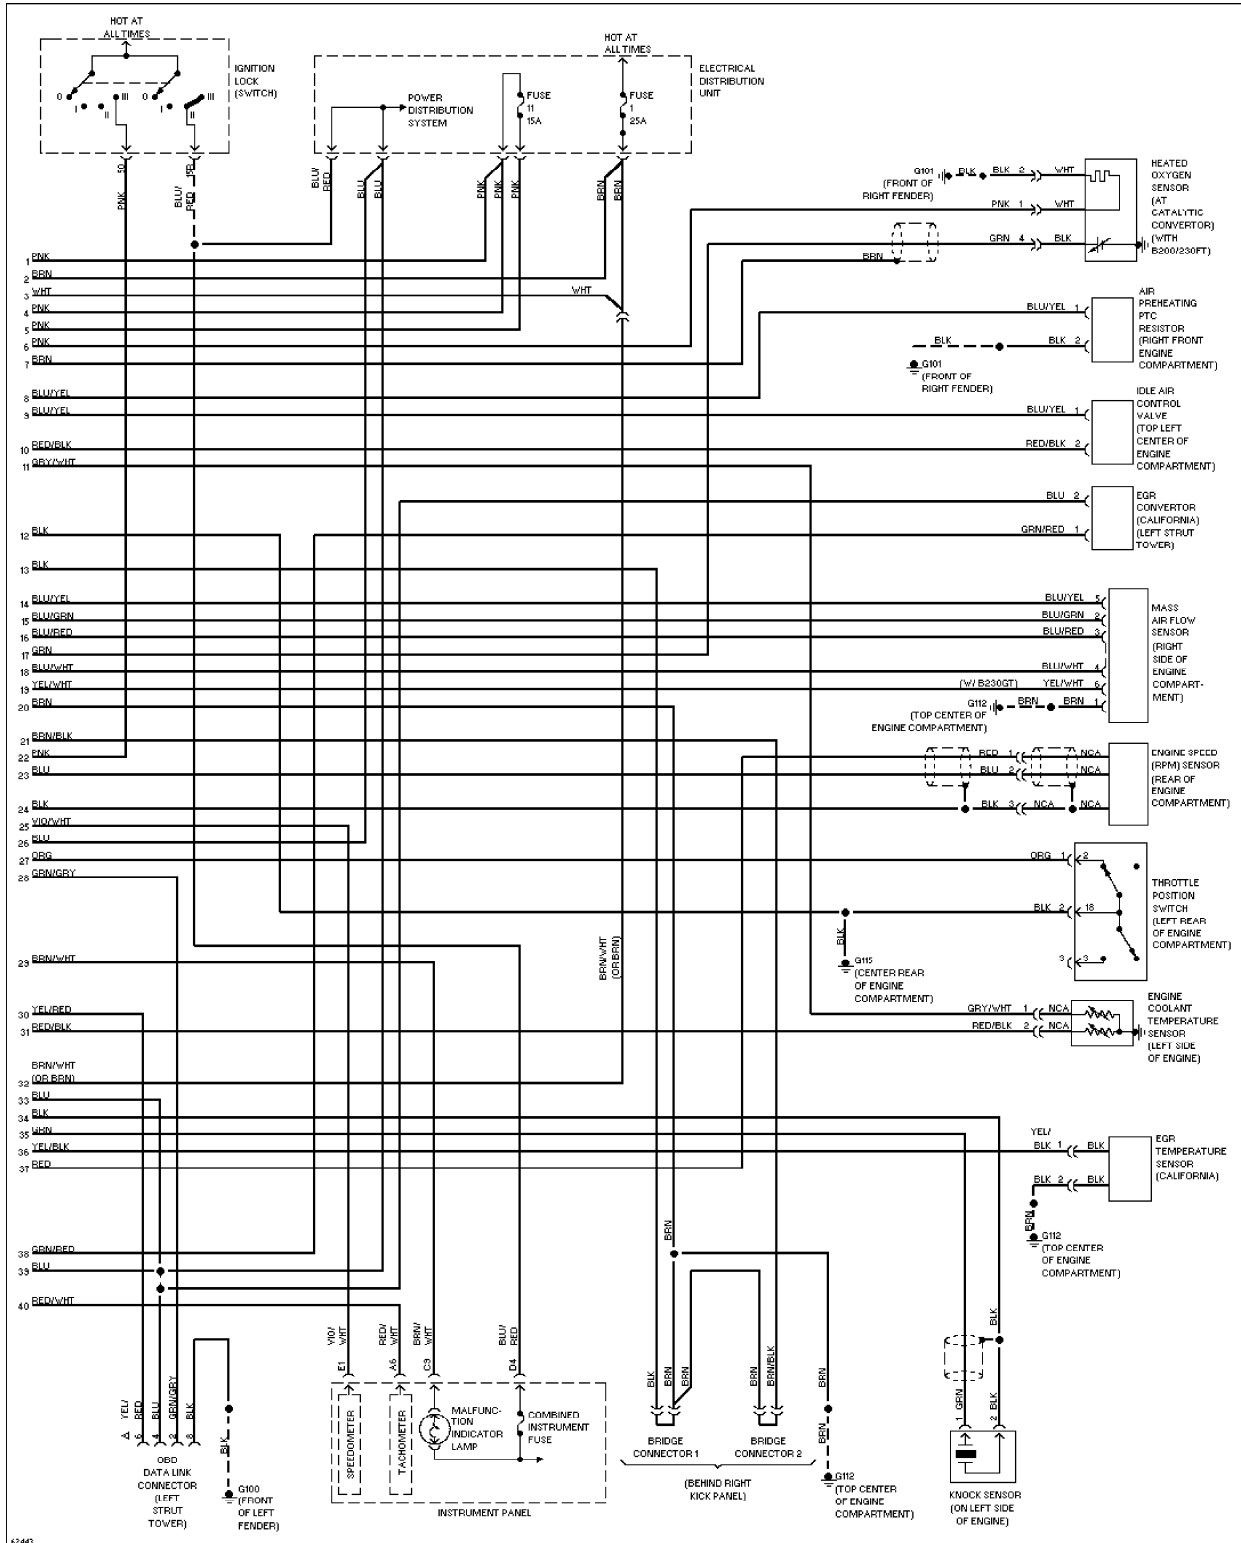

# L - WIRING DIAGRAMS

1994 Volvo 960

1994 ENGINE PERFORMANCE  
Volvo Wiring Diagrams

Volvo; 850, 940, 960

Fig. 1: Wiring Diagram (850 2.3L Turbo - 1 Of 2)

Fig. 2: Wiring Diagram (850 2.3L Turbo - 2 Of 2)

Fig. 3: Wiring Diagram (850 2.4L - 1 Of 2)

Fig. 4: Wiring Diagram (850 2.4L - 2 Of 2)

Fig. 6: Wiring Diagram (940 2.3L - 2 Of 2)

Fig. 7: Wiring Diagram (940 2.3L Regal - 1 Of 2)

Fig. 8: Wiring Diagram (940 2.3L Regina - 2 Of 2)

Fig. 9: Wiring Diagram (940 2.3L Turbo - 1 Of 2)

Fig. 10: Wiring Diagram (940 2.3L Turbo - 2 Of 2)

Fig. 11: Wiring Diagram (960 2.9L - 1 Of 2)

Fig. 12: Wiring Diagram (960 2.9L - 2 Of 2)