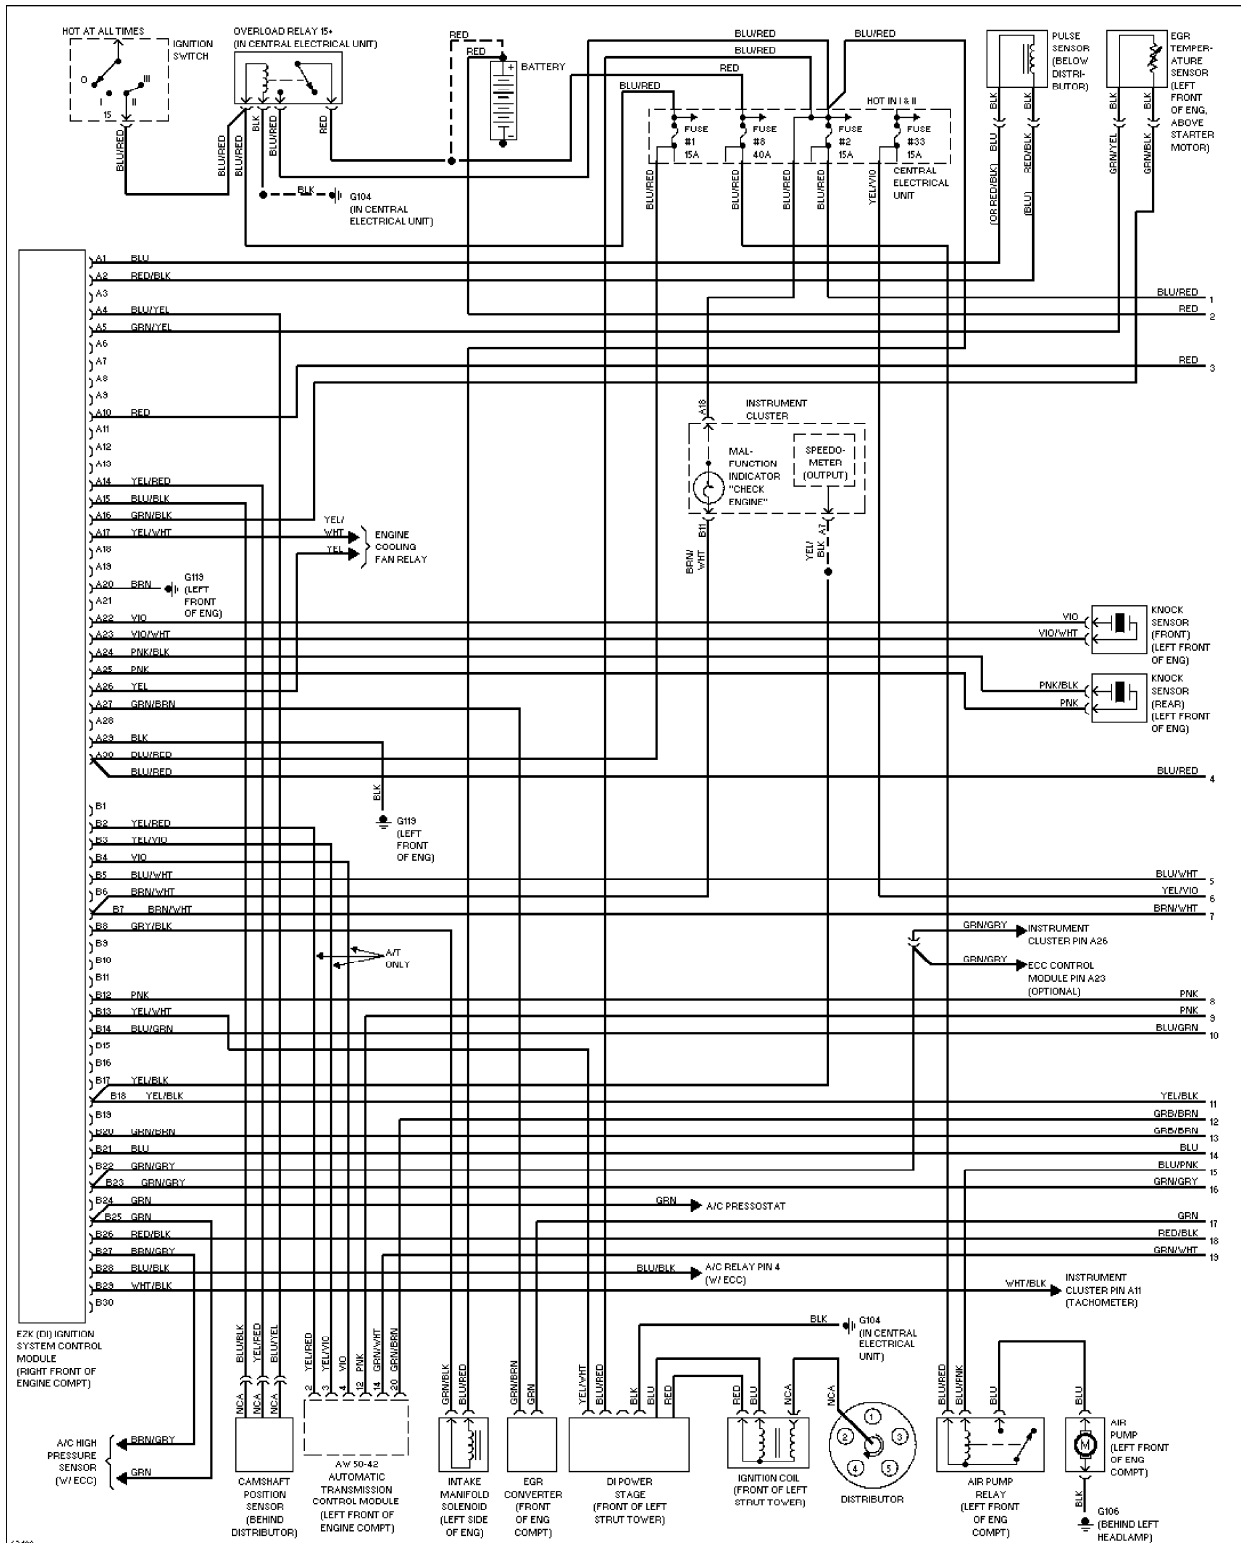

# L - WIRING DIAGRAMS

1994 Volvo 960

1994 ENGINE PERFORMANCE  
Volvo Wiring Diagrams

Volvo; 850, 940, 960

Fig. 1: Wiring Diagram (850 2.3L Turbo - 1 Of 2)

Fig. 2: Wiring Diagram (850 2.3L Turbo - 2 Of 2)

Fig. 3: Wiring Diagram (850 2.4L - 1 Of 2)

Fig. 4: Wiring Diagram (850 2.4L - 2 Of 2)

Fig. 6: Wiring Diagram (940 2.3L - 2 Of 2)

Fig. 7: Wiring Diagram (940 2.3L Regal - 1 Of 2)

Fig. 8: Wiring Diagram (940 2.3L Regina - 2 Of 2)

Fig. 9: Wiring Diagram (940 2.3L Turbo - 1 Of 2)

Fig. 10: Wiring Diagram (940 2.3L Turbo - 2 Of 2)

Fig. 11: Wiring Diagram (960 2.9L - 1 Of 2)

Fig. 12: Wiring Diagram (960 2.9L - 2 Of 2)