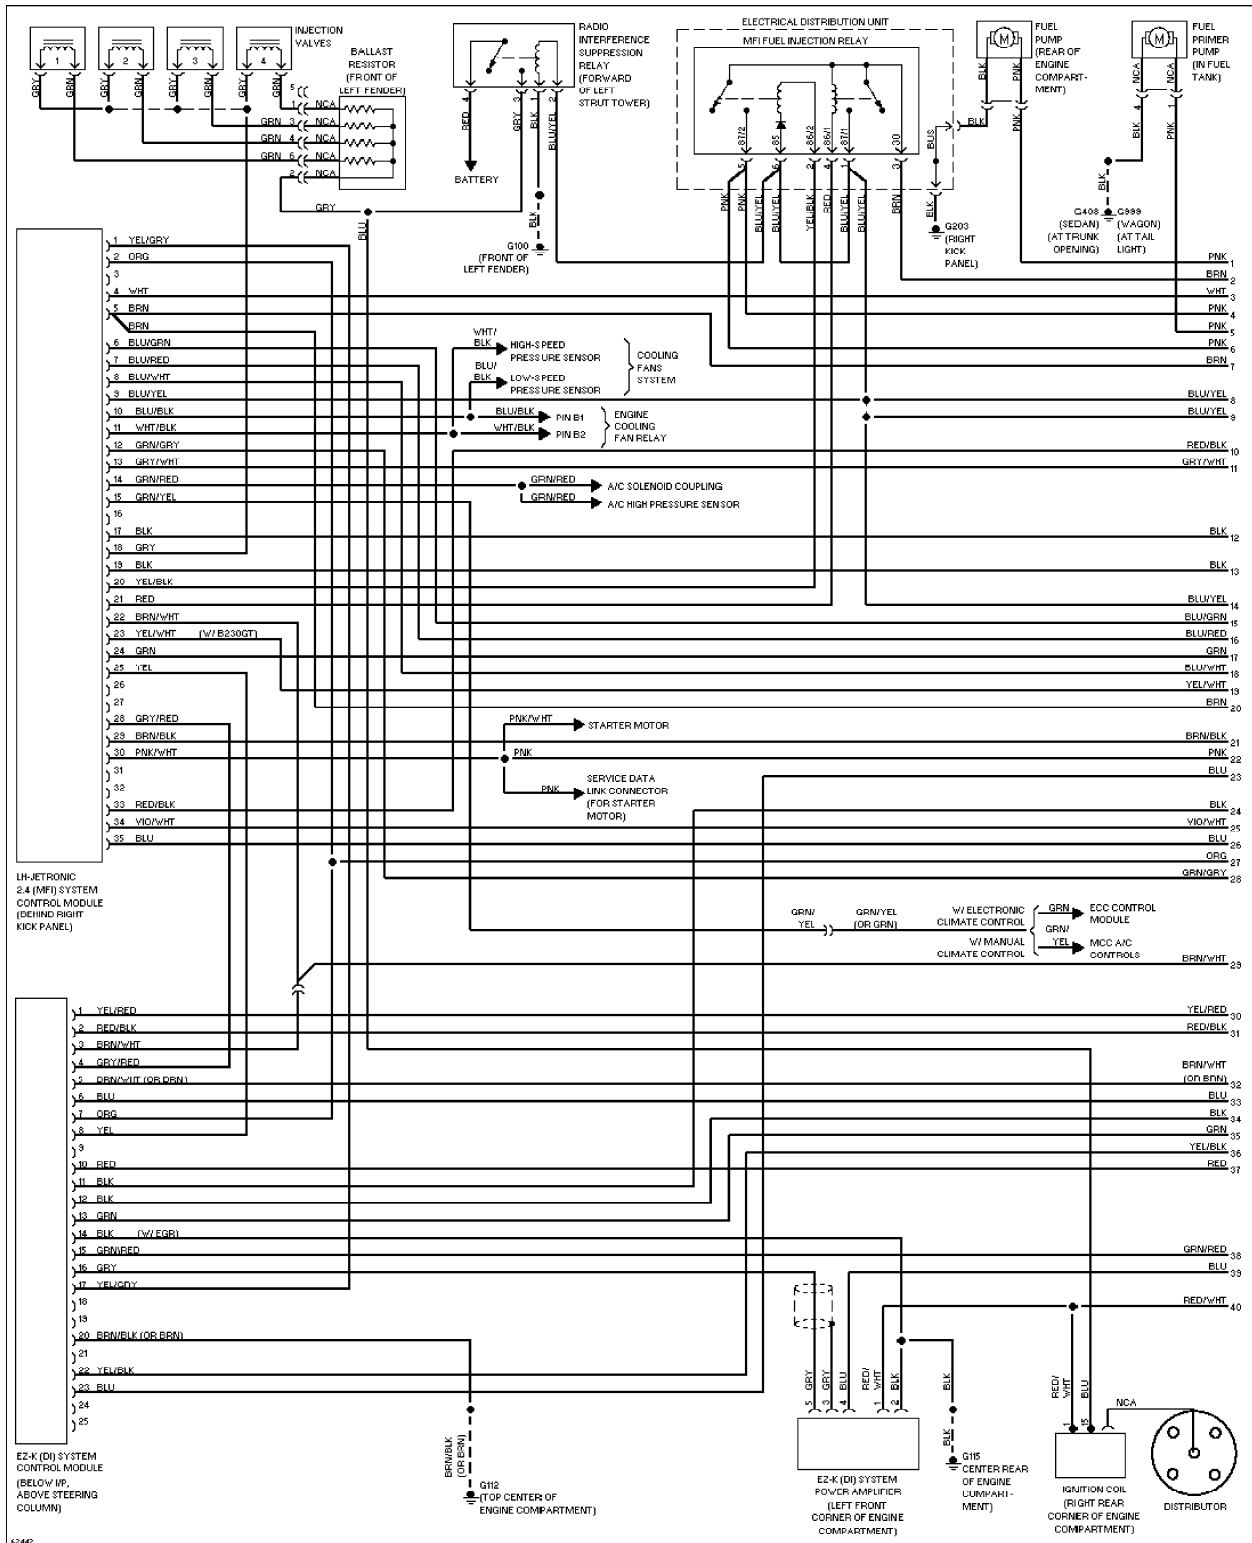

# L - WIRING DIAGRAMS

1994 Volvo 960

1994 ENGINE PERFORMANCE  
Volvo Wiring Diagrams

Volvo; 850, 940, 960

Fig. 1: Wiring Diagram (850 2.3L Turbo - 1 Of 2)

Fig. 2: Wiring Diagram (850 2.3L Turbo - 2 Of 2)

Fig. 3: Wiring Diagram (850 2.4L - 1 Of 2)

Fig. 4: Wiring Diagram (850 2.4L - 2 Of 2)

Fig. 6: Wiring Diagram (940 2.3L - 2 Of 2)

Fig. 7: Wiring Diagram (940 2.3L Regal - 1 Of 2)

Fig. 8: Wiring Diagram (940 2.3L Regina - 2 Of 2)

Fig. 9: Wiring Diagram (940 2.3L Turbo - 1 Of 2)

Fig. 10: Wiring Diagram (940 2.3L Turbo - 2 Of 2)

Fig. 11: Wiring Diagram (960 2.9L - 1 Of 2)

Fig. 12: Wiring Diagram (960 2.9L - 2 Of 2)