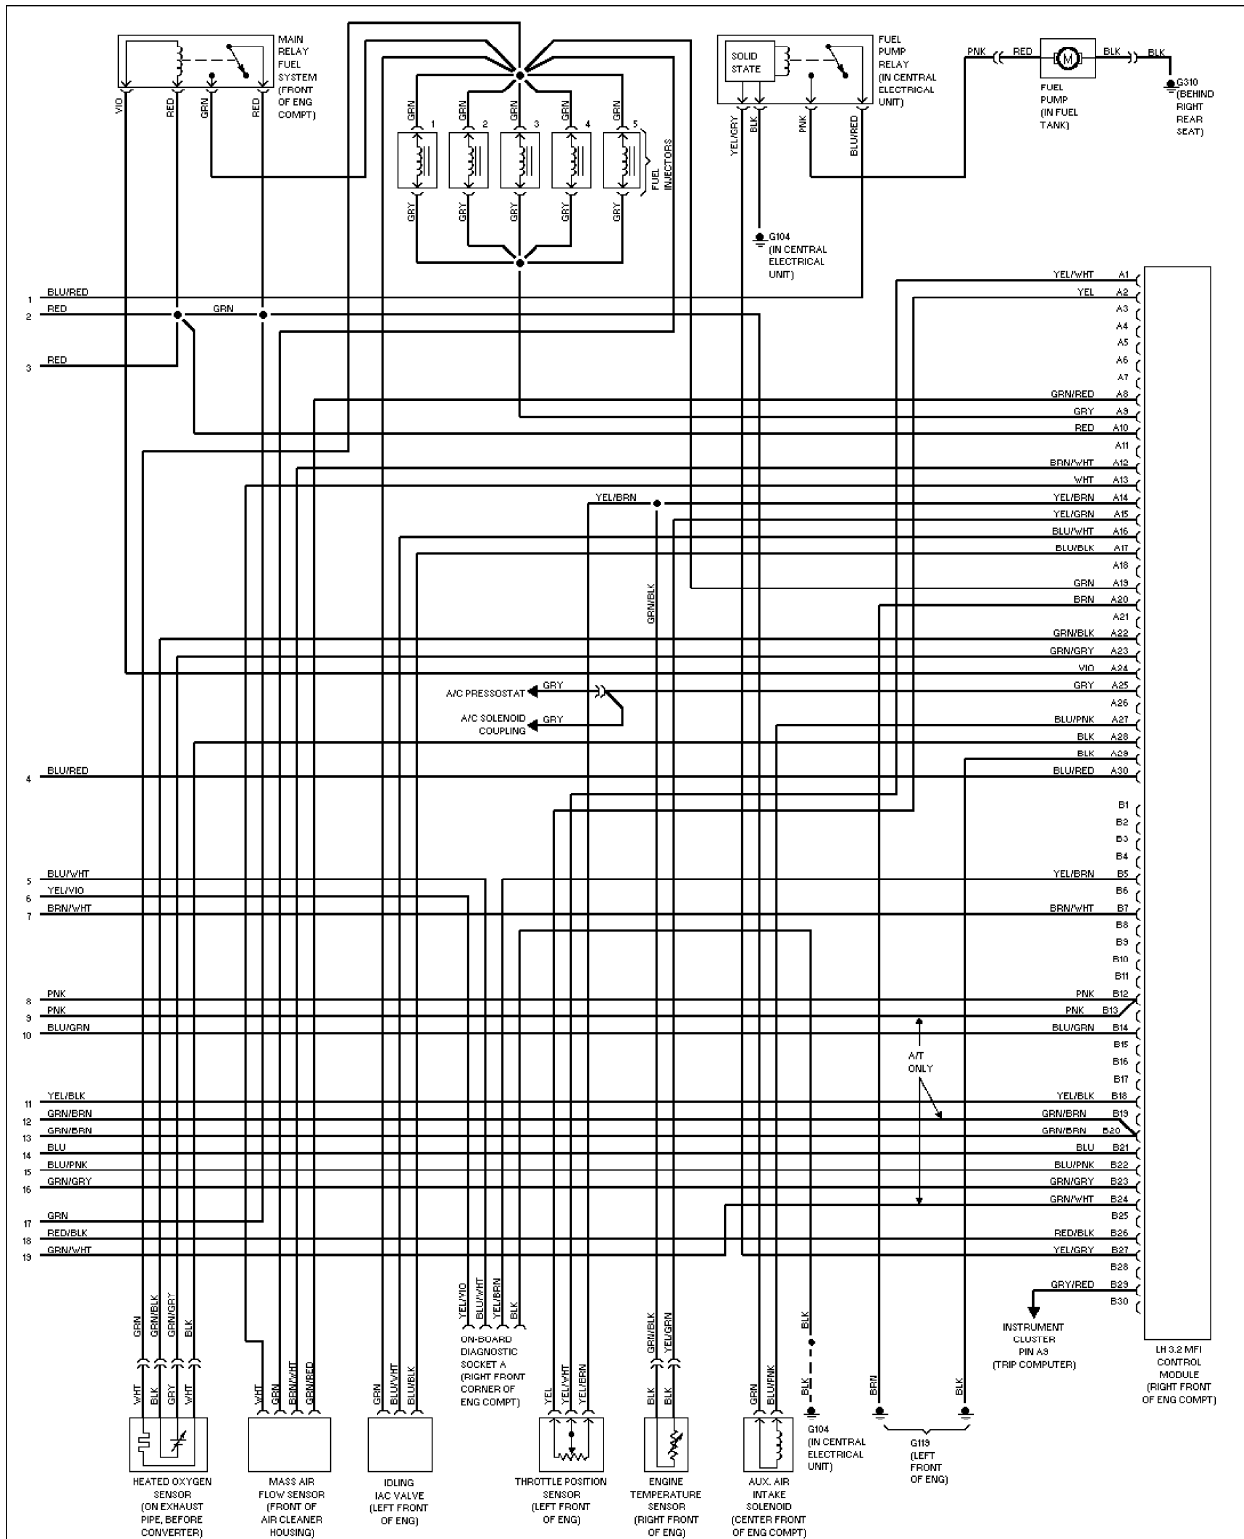

# L - WIRING DIAGRAMS

1994 Volvo 960

1994 ENGINE PERFORMANCE  
Volvo Wiring Diagrams

Volvo; 850, 940, 960

Fig. 1: Wiring Diagram (850 2.3L Turbo - 1 Of 2)

Fig. 2: Wiring Diagram (850 2.3L Turbo - 2 Of 2)

Fig. 3: Wiring Diagram (850 2.4L - 1 Of 2)

Fig. 4: Wiring Diagram (850 2.4L - 2 Of 2)

Fig. 6: Wiring Diagram (940 2.3L - 2 Of 2)

Fig. 7: Wiring Diagram (940 2.3L Regal - 1 Of 2)

Fig. 8: Wiring Diagram (940 2.3L Regina - 2 Of 2)

Fig. 9: Wiring Diagram (940 2.3L Turbo - 1 Of 2)

Fig. 10: Wiring Diagram (940 2.3L Turbo - 2 Of 2)

Fig. 11: Wiring Diagram (960 2.9L - 1 Of 2)

Fig. 12: Wiring Diagram (960 2.9L - 2 Of 2)