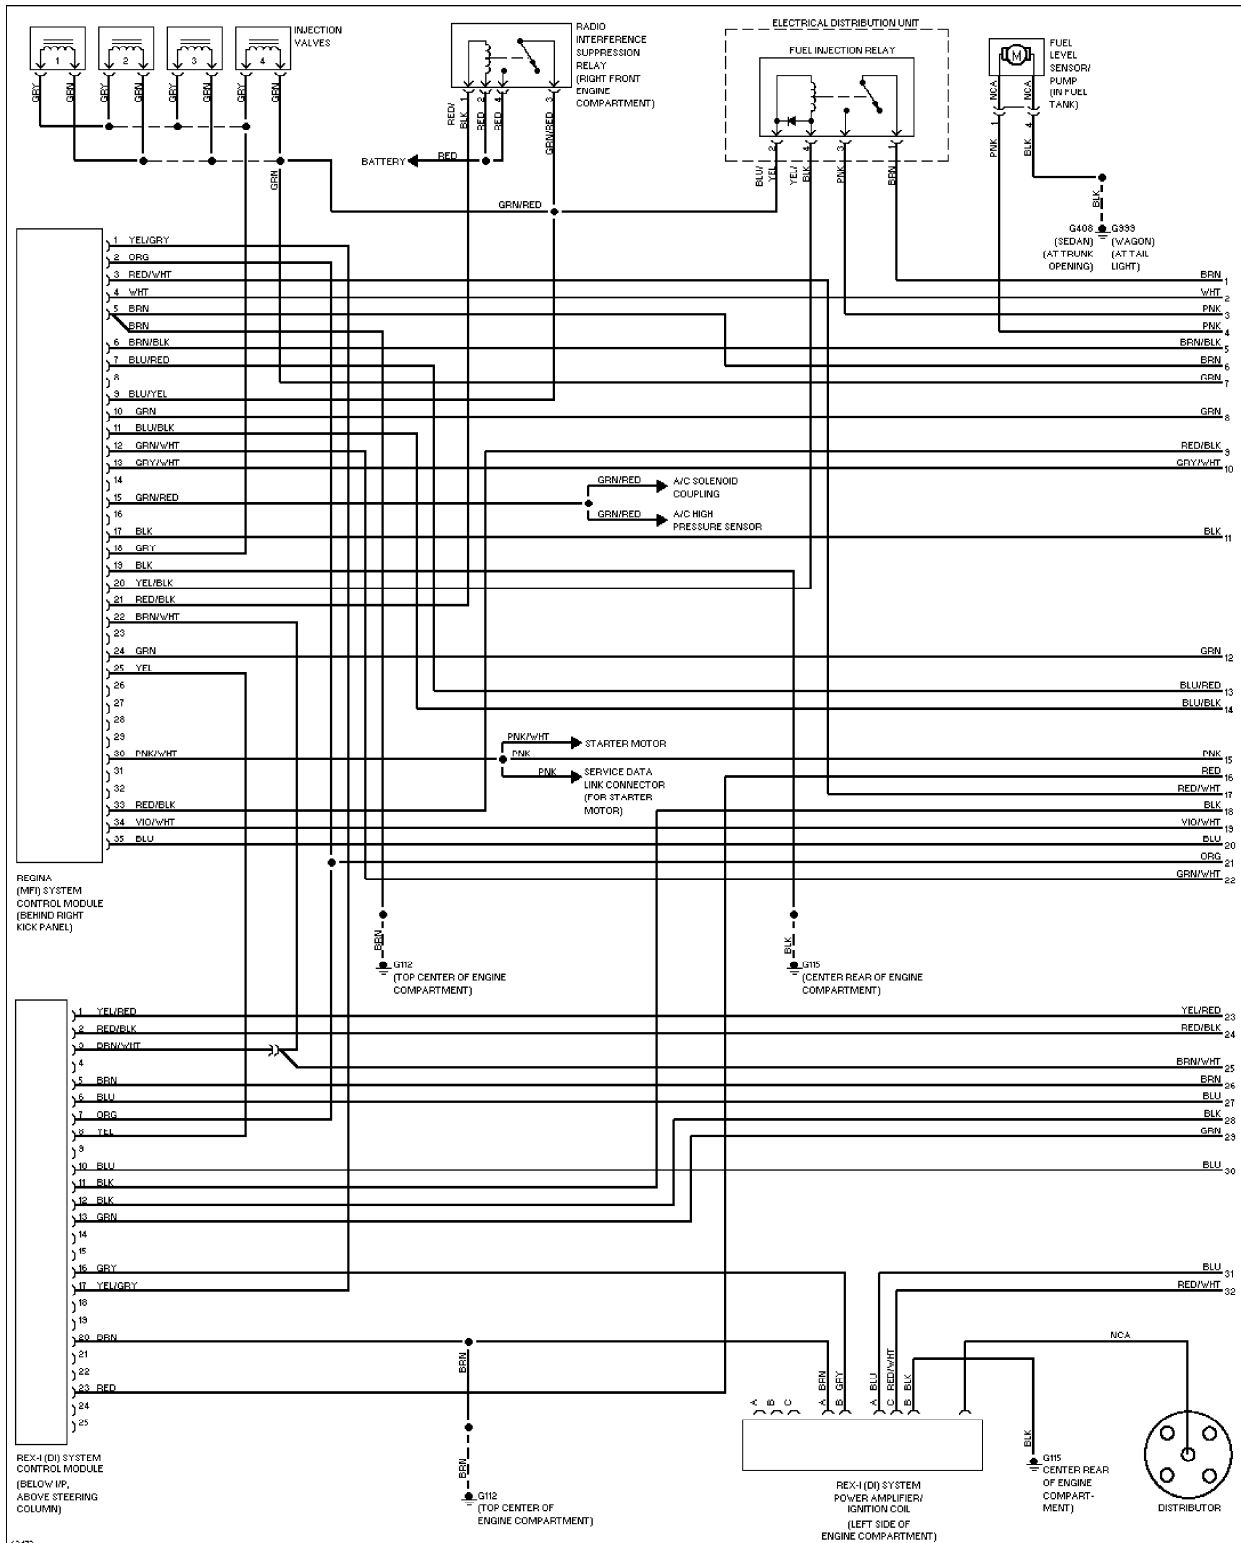

# L - WIRING DIAGRAMS

1994 Volvo 960

1994 ENGINE PERFORMANCE  
Volvo Wiring Diagrams

Volvo; 850, 940, 960

Fig. 1: Wiring Diagram (850 2.3L Turbo - 1 Of 2)

Fig. 2: Wiring Diagram (850 2.3L Turbo - 2 Of 2)

Fig. 3: Wiring Diagram (850 2.4L - 1 Of 2)

Fig. 4: Wiring Diagram (850 2.4L - 2 Of 2)

Fig. 6: Wiring Diagram (940 2.3L - 2 Of 2)

Fig. 7: Wiring Diagram (940 2.3L Regal - 1 Of 2)

Fig. 8: Wiring Diagram (940 2.3L Regina - 2 Of 2)

Fig. 9: Wiring Diagram (940 2.3L Turbo - 1 Of 2)

Fig. 10: Wiring Diagram (940 2.3L Turbo - 2 Of 2)

Fig. 11: Wiring Diagram (960 2.9L - 1 Of 2)

Fig. 12: Wiring Diagram (960 2.9L - 2 Of 2)