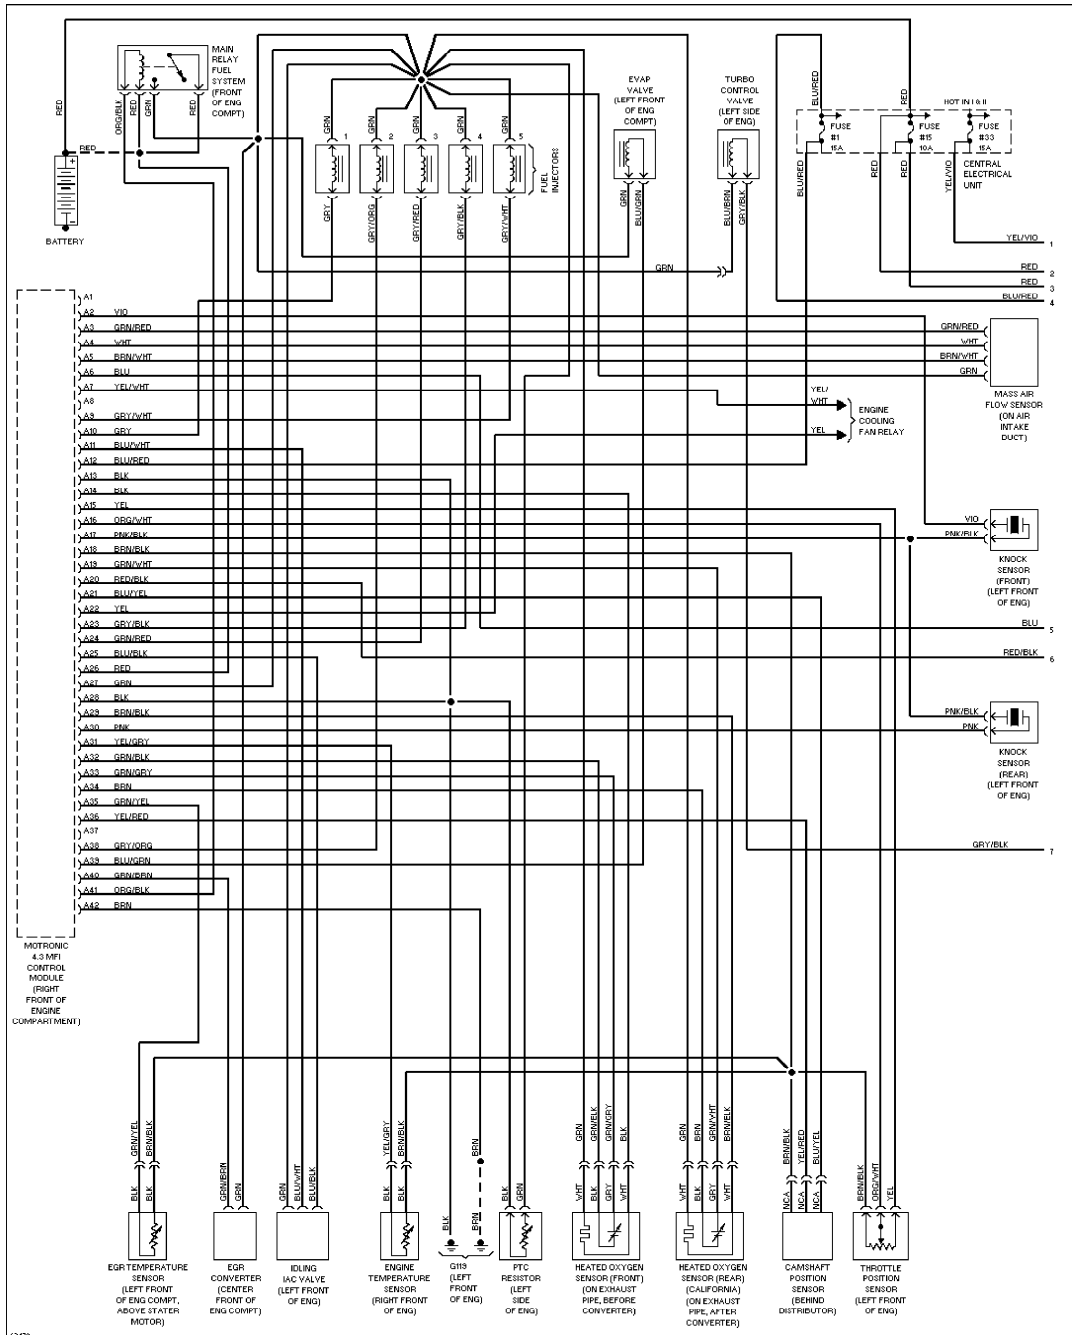

# L - WIRING DIAGRAMS

1994 Volvo 960

1994 ENGINE PERFORMANCE  
Volvo Wiring Diagrams

Volvo; 850, 940, 960

Fig. 1: Wiring Diagram (850 2.3L Turbo - 1 Of 2)

Fig. 2: Wiring Diagram (850 2.3L Turbo - 2 Of 2)

Fig. 3: Wiring Diagram (850 2.4L - 1 Of 2)

Fig. 4: Wiring Diagram (850 2.4L - 2 Of 2)

Fig. 6: Wiring Diagram (940 2.3L - 2 Of 2)

Fig. 7: Wiring Diagram (940 2.3L Regal - 1 Of 2)

Fig. 8: Wiring Diagram (940 2.3L Regina - 2 Of 2)

Fig. 9: Wiring Diagram (940 2.3L Turbo - 1 Of 2)

Fig. 10: Wiring Diagram (940 2.3L Turbo - 2 Of 2)

Fig. 11: Wiring Diagram (960 2.9L - 1 Of 2)

Fig. 12: Wiring Diagram (960 2.9L - 2 Of 2)