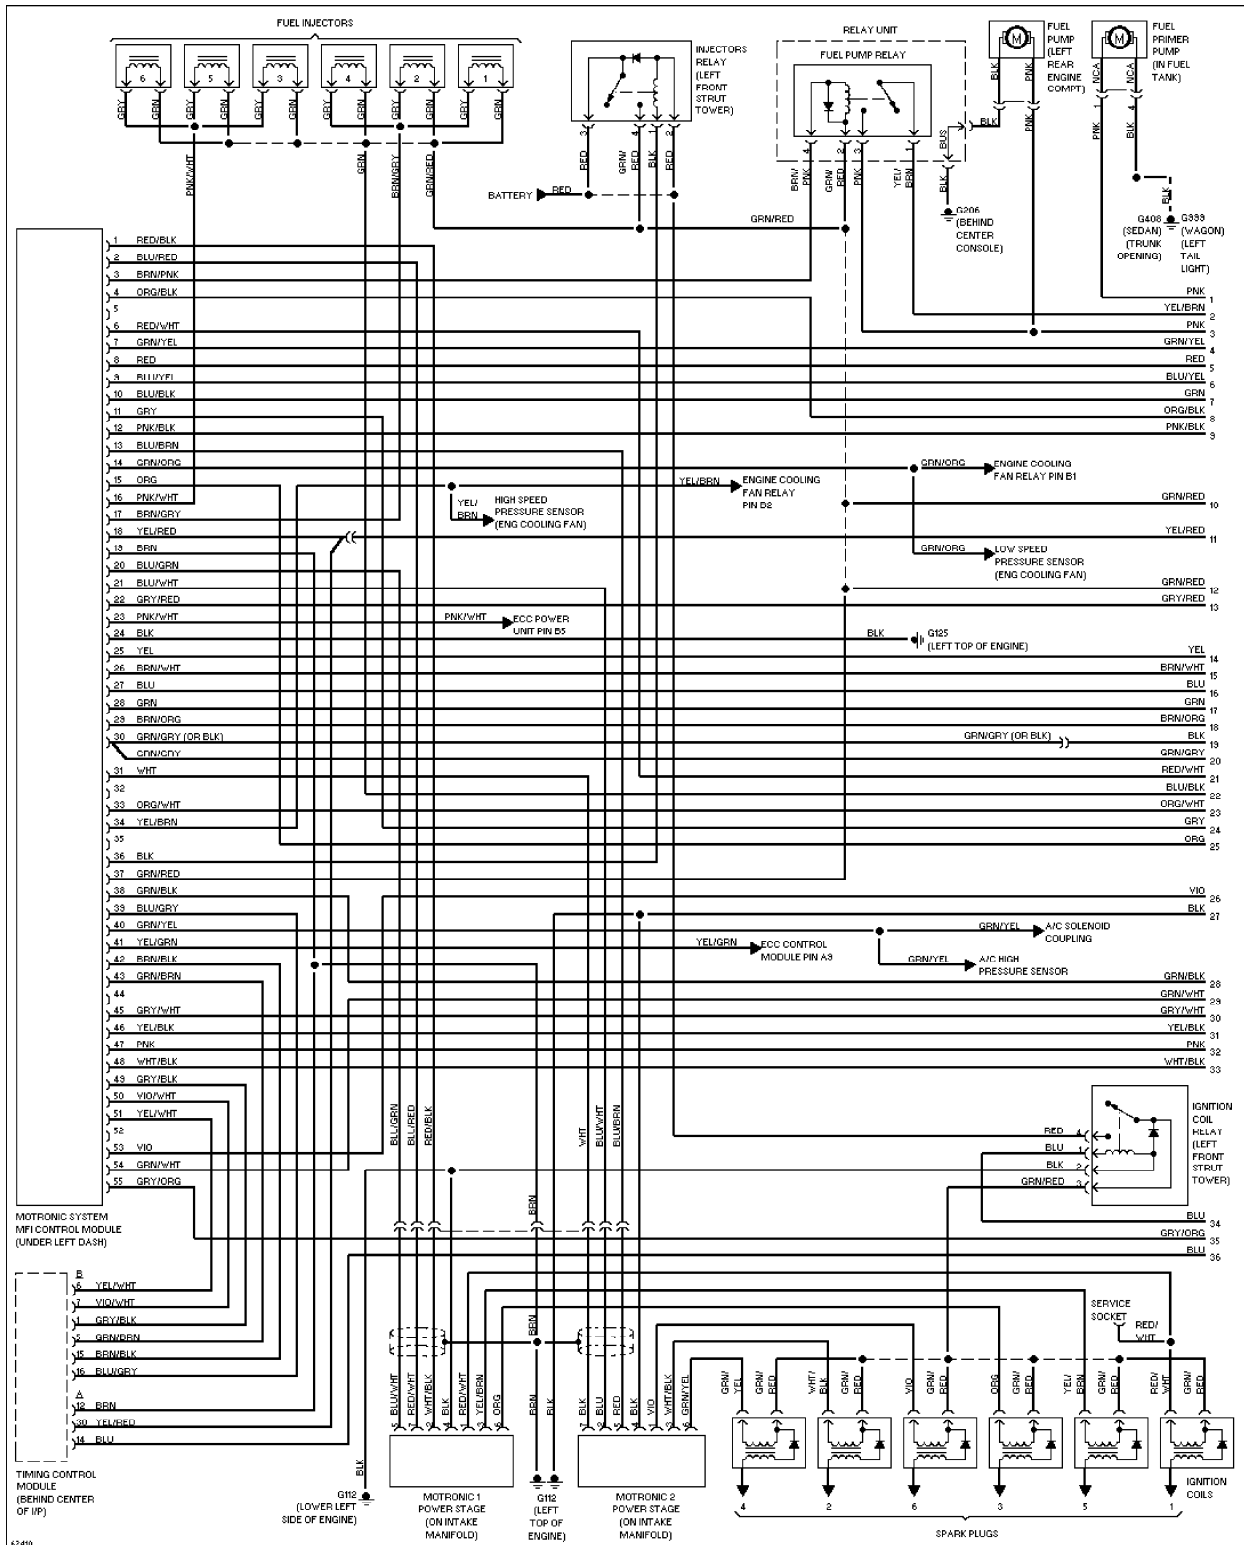

# L - WIRING DIAGRAMS

1994 Volvo 960

1994 ENGINE PERFORMANCE  
Volvo Wiring Diagrams

Volvo; 850, 940, 960

Fig. 1: Wiring Diagram (850 2.3L Turbo - 1 Of 2)

Fig. 2: Wiring Diagram (850 2.3L Turbo - 2 Of 2)

Fig. 3: Wiring Diagram (850 2.4L - 1 Of 2)

Fig. 4: Wiring Diagram (850 2.4L - 2 Of 2)

Fig. 6: Wiring Diagram (940 2.3L - 2 Of 2)

Fig. 7: Wiring Diagram (940 2.3L Regal - 1 Of 2)

Fig. 8: Wiring Diagram (940 2.3L Regina - 2 Of 2)

Fig. 9: Wiring Diagram (940 2.3L Turbo - 1 Of 2)

Fig. 10: Wiring Diagram (940 2.3L Turbo - 2 Of 2)

Fig. 11: Wiring Diagram (960 2.9L - 1 Of 2)

Fig. 12: Wiring Diagram (960 2.9L - 2 Of 2)