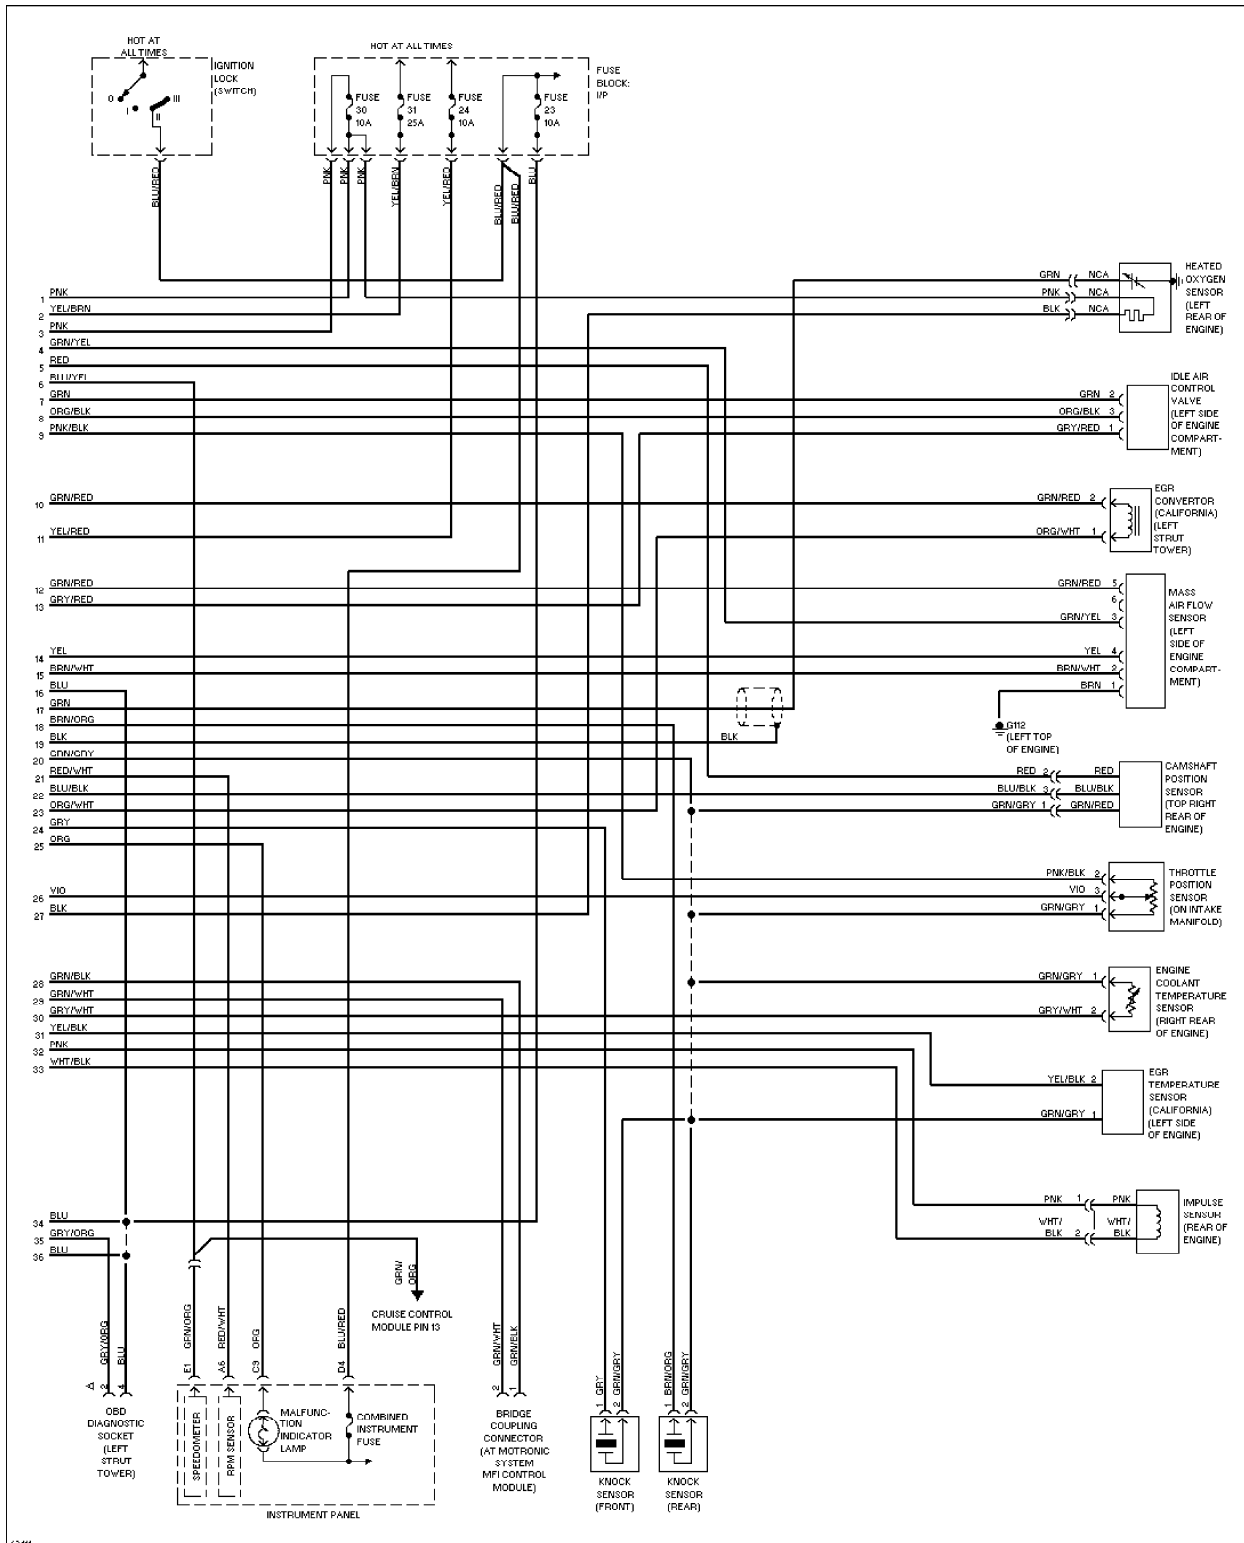

# L - WIRING DIAGRAMS

1994 Volvo 960

1994 ENGINE PERFORMANCE  
Volvo Wiring Diagrams

Volvo; 850, 940, 960

Fig. 1: Wiring Diagram (850 2.3L Turbo - 1 Of 2)

Fig. 2: Wiring Diagram (850 2.3L Turbo - 2 Of 2)

Fig. 3: Wiring Diagram (850 2.4L - 1 Of 2)

Fig. 4: Wiring Diagram (850 2.4L - 2 Of 2)

Fig. 6: Wiring Diagram (940 2.3L - 2 Of 2)

Fig. 7: Wiring Diagram (940 2.3L Regal - 1 Of 2)

Fig. 8: Wiring Diagram (940 2.3L Regina - 2 Of 2)

Fig. 9: Wiring Diagram (940 2.3L Turbo - 1 Of 2)

Fig. 10: Wiring Diagram (940 2.3L Turbo - 2 Of 2)

Fig. 11: Wiring Diagram (960 2.9L - 1 Of 2)

Fig. 12: Wiring Diagram (960 2.9L - 2 Of 2)