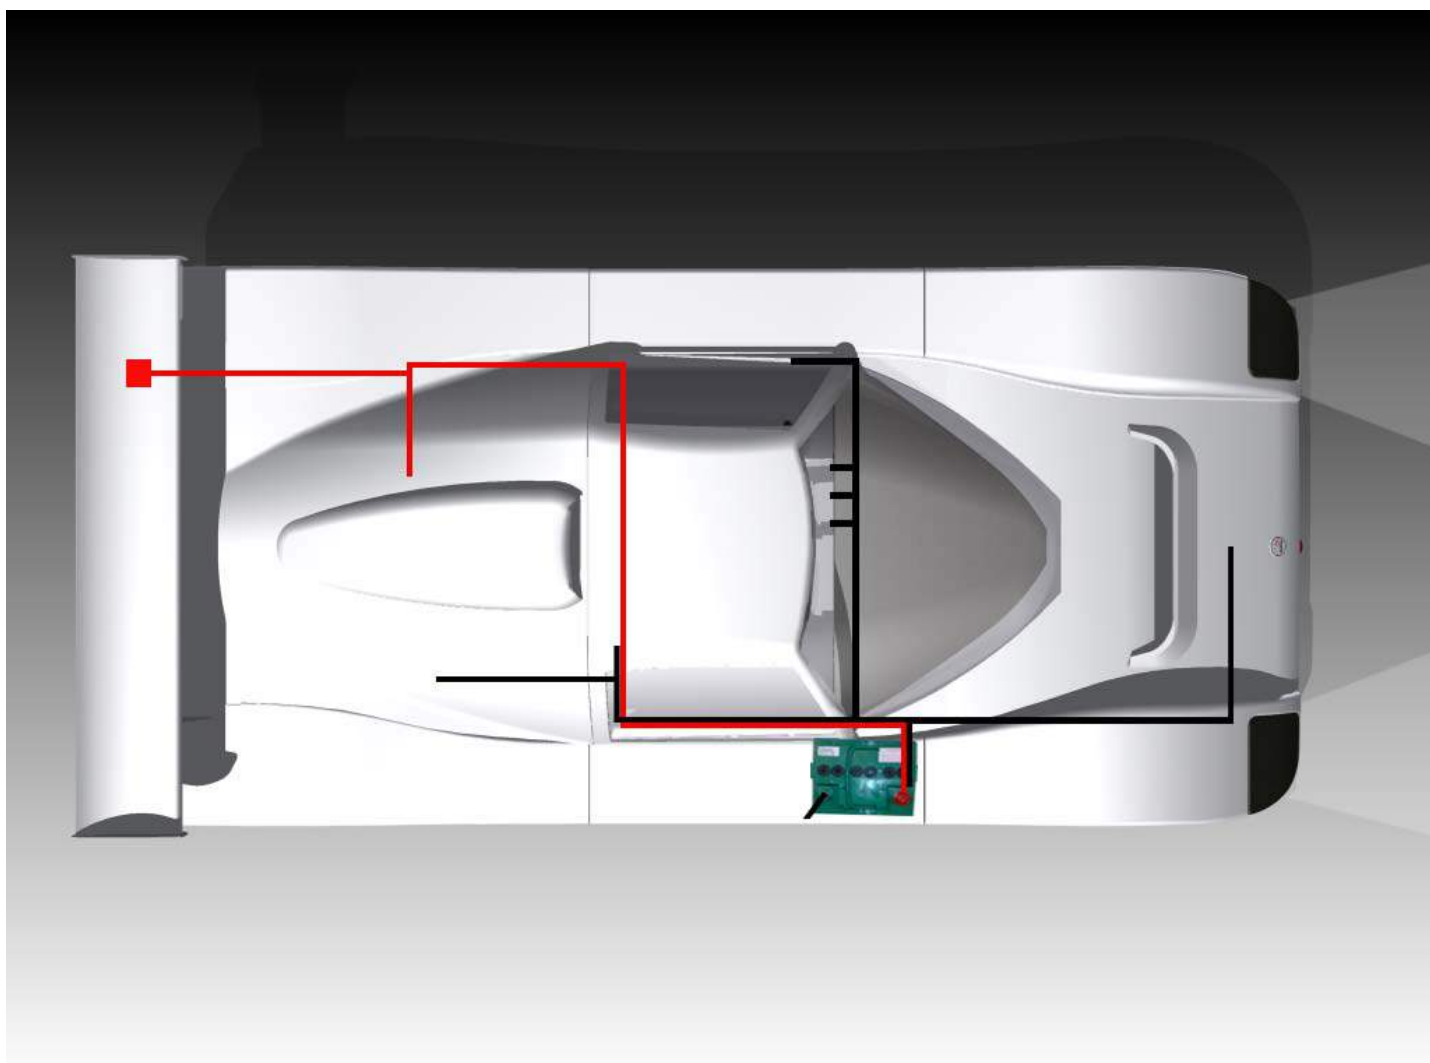

Hose fitting - banjobolt gearbox
cooling

E93E

T-piece dash -08

E94

Oil hose set engine cooling

E94A

Oil hose blue 13 mm / mtr

Electra parts