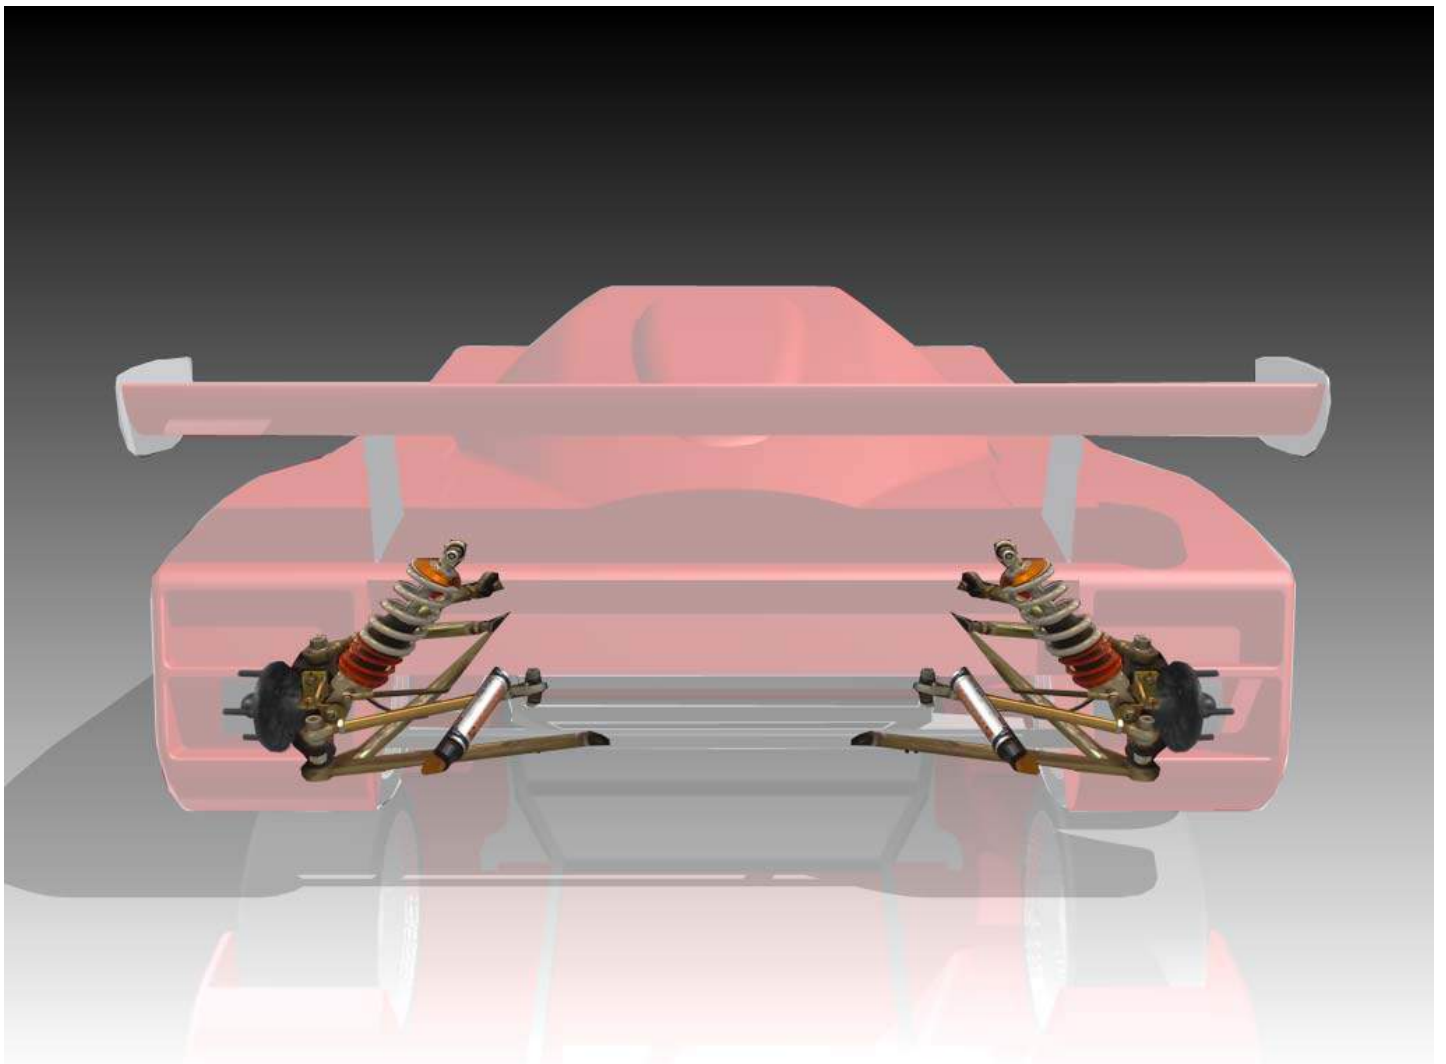

M53
R-clip cable front