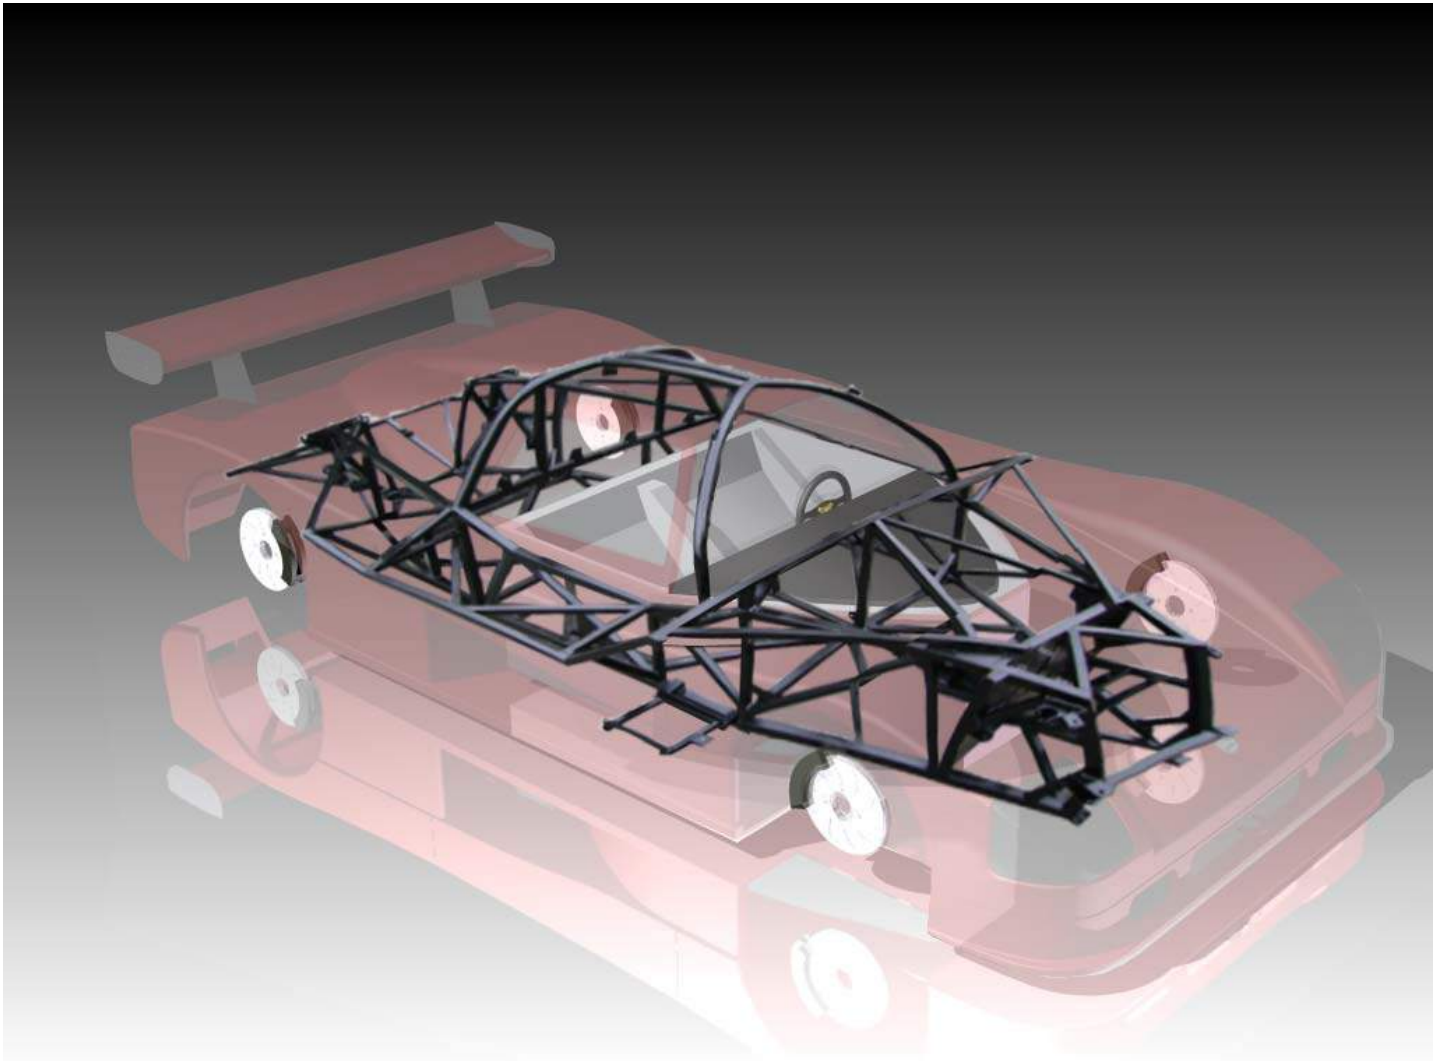

BR66
Reservoir Filter - Tilton set

BR67
Remote Mounting Bracket - Tilton set

BR68
Clamp reservoir

Chassis parts

C01GT

Chassis with roll bar & braces, GT/
RX

C01SP

Chassis with roll bar & braces, SP/
SN