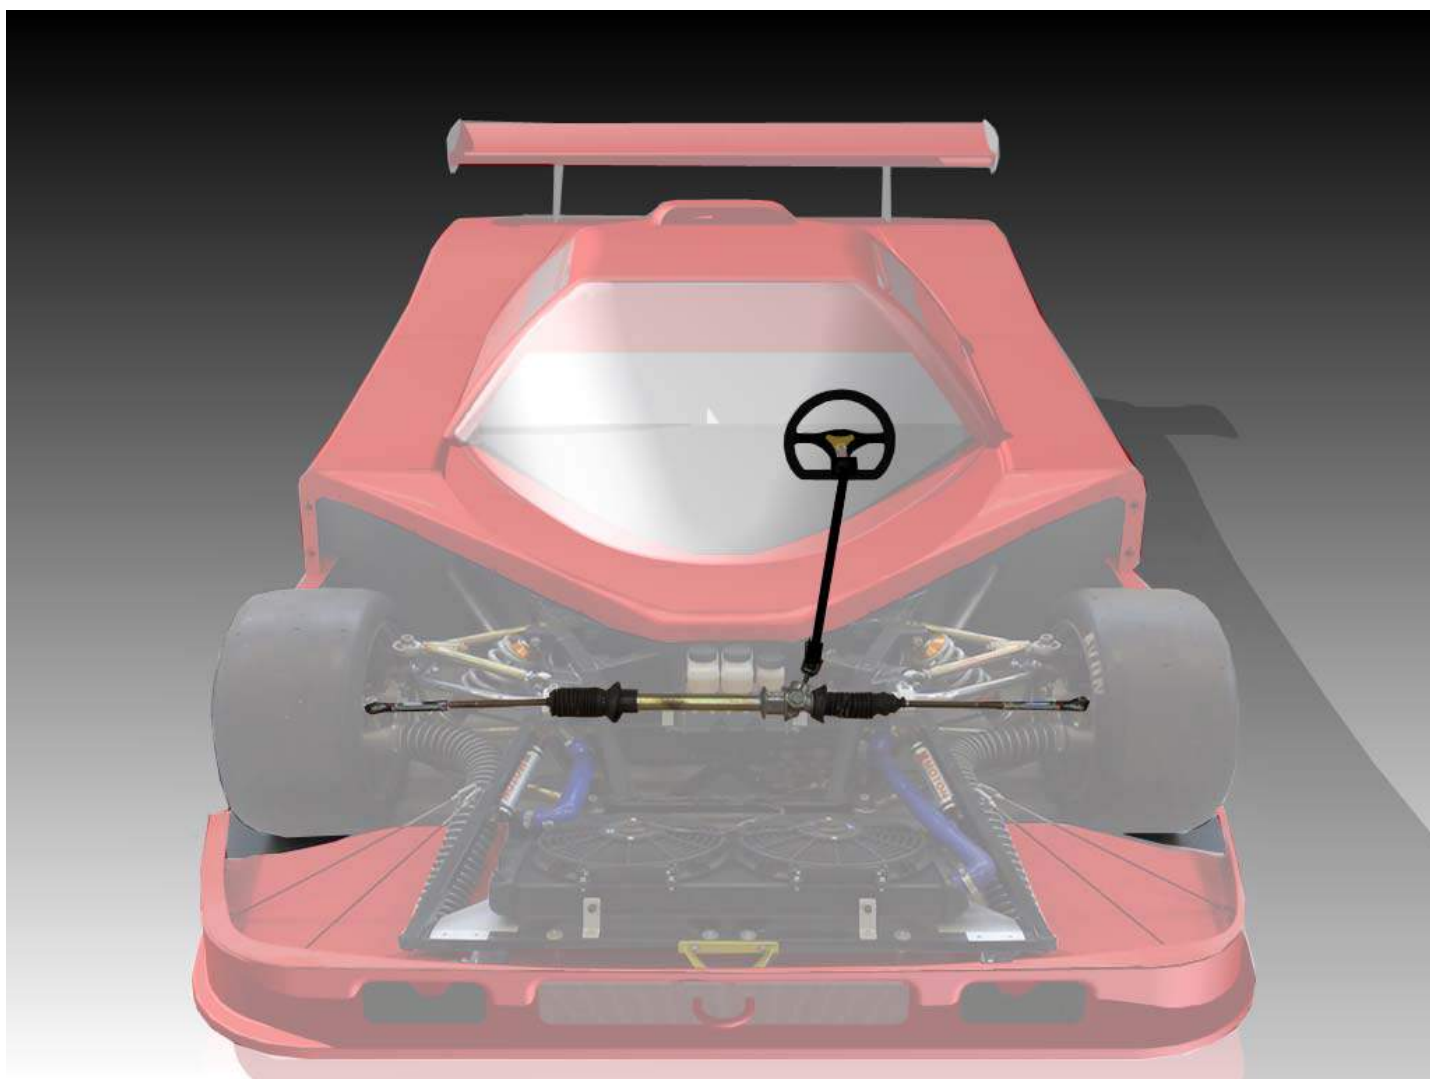

Spring - rear, 150 - 160

S75

Spring - rear, 150 - 170

Steering parts

ST01
Steering wheel Momo model 27

ST01T
Steering wheel Sabelt

ST02
Quick release wheel boss

ST03
Steering shaft