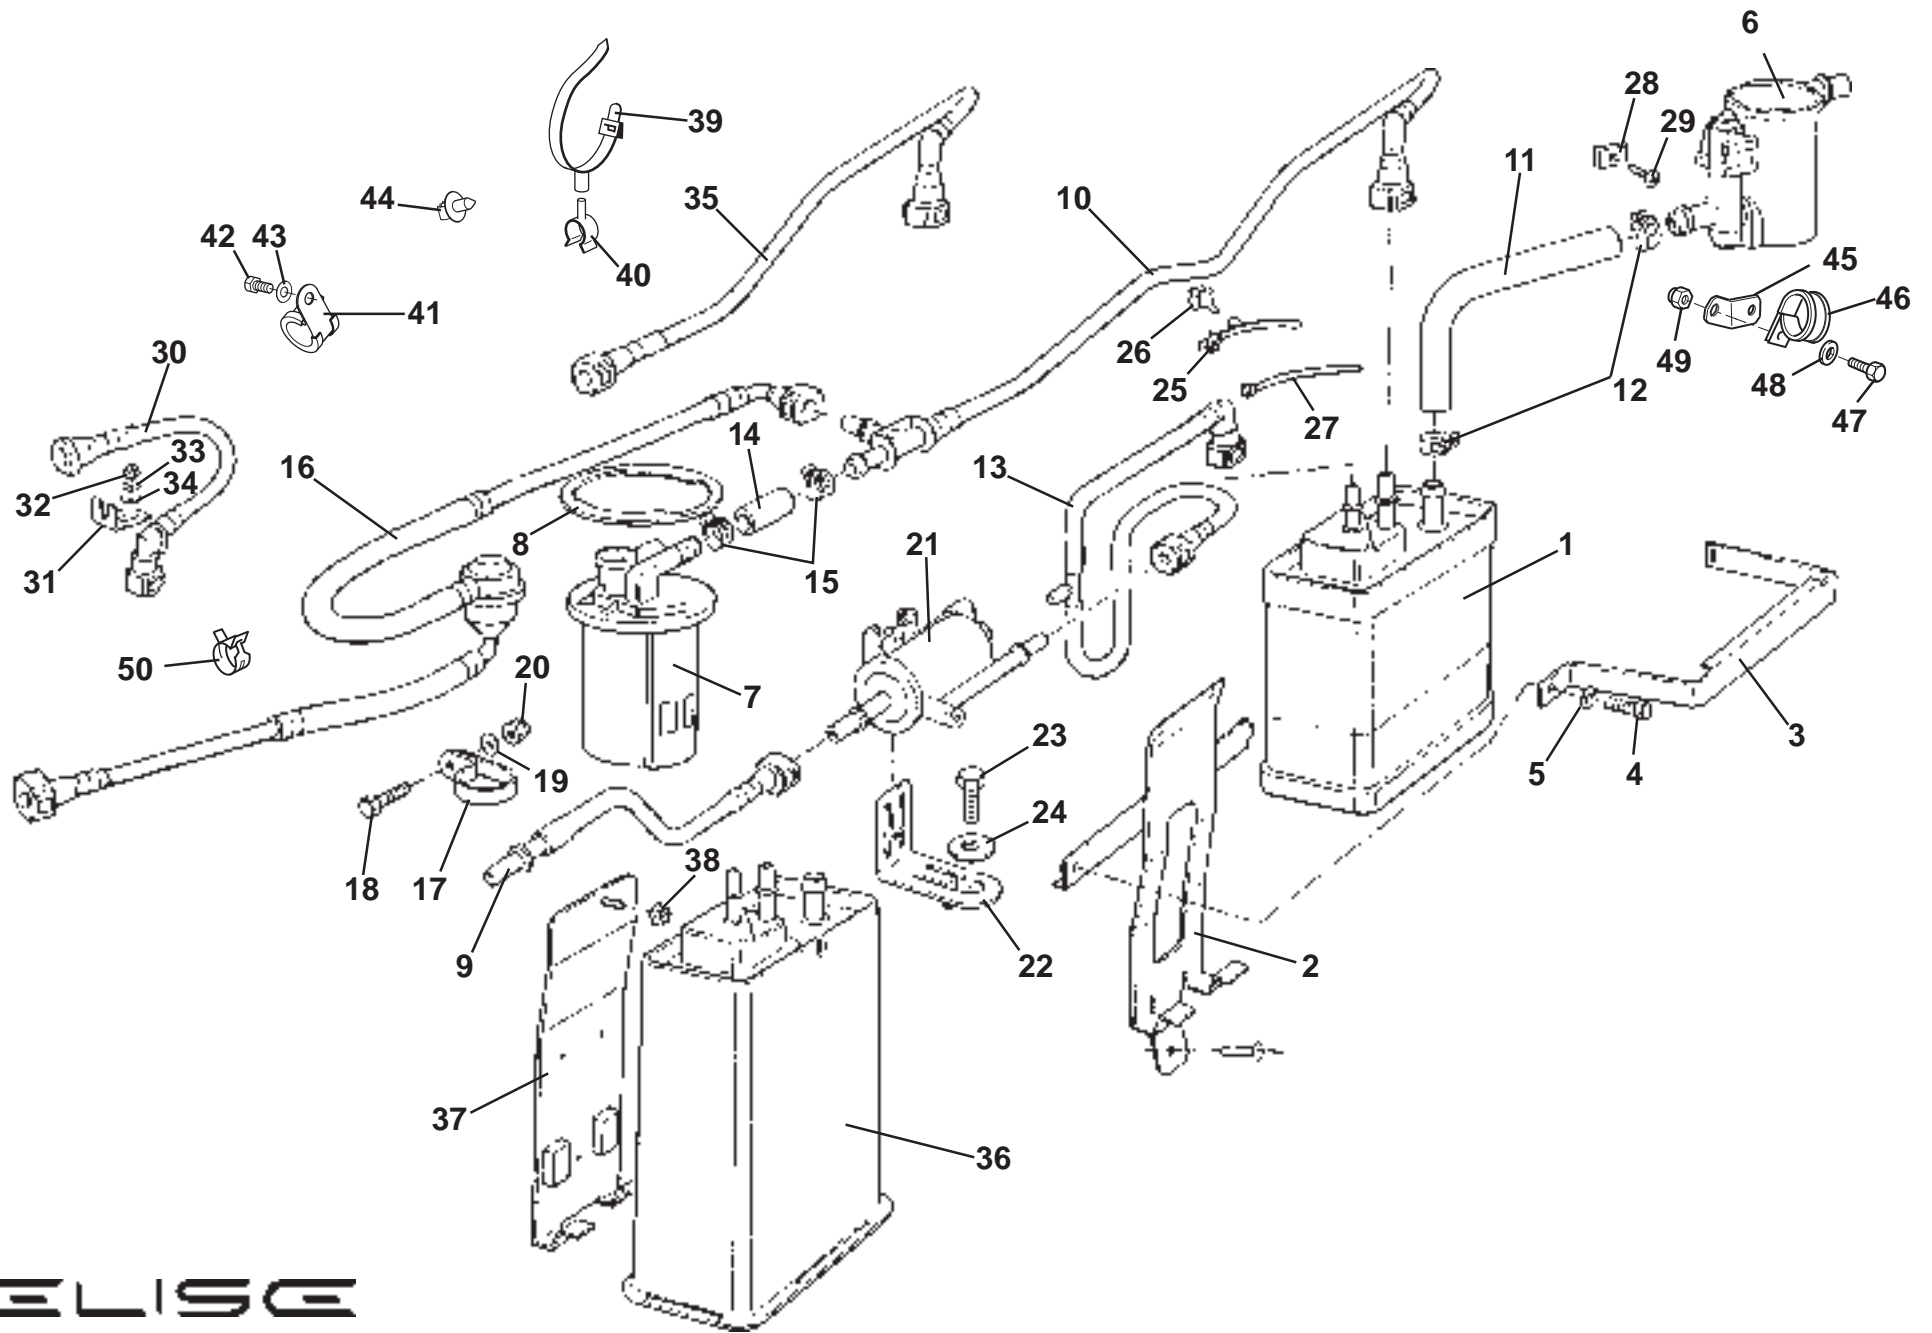

ELISE
44.05c

Updated 24th January 2011

Service Parts List **ELISE**

Function Code 44.05c Charcoal Canister & Evap. Loss System, USA/Canada

<u>Dep</u>	<u>Part Description</u>	<u>Remarks</u>	<u>Option</u>	<u>Part Number</u>	<u>Qty</u>
01	Evaporative Canister, charcoal			A121L0002F	1
02	Bracket, canister mounting			A121L0003F	1
03	Bracket Clamping, canister			B121L0038F	1
04	Screw, M6 x 16, hex. hd., clamp to bracket			A075W1036Z	1
05	Washer, M6, shakeproof, clamp to bracket			A075W4046Z	1
06	Canister Close Valve			A121L0004F	1
07	Fill Level Vent Valve			A082L6229F	1
08	Plate, FLVV valve			A121L0024H	1
09	Pipe, purge valve to inlet manifold	For hose to manifold see 44.05		B121L0013F	1
09a	Pipe, purge valve to inlet manifold, S/C		Exige S, Elise SC	A128L0022F	1
10	Pipe Assembly, FLVV valve to canister			A121L0015F	1
10a	Pipe Assembly, FLVV valve to canister, LEV 2		'06 MY	A121L0058F	1
10b	Pipe Assembly, FLVV valve to canister, S/C		Exige S, Elise SC	A128L0017F	1
11	Hose, close valve to canister			B121L0006F	1
11a	Hose, close valve to canister, LEV 2		'06 MY	A121L0051F	1
12	Hose Clamp, stepless, hose, close valve to canister			A121W6774F	2
13	Pipe Assembly, canister to purge solenoid valve			A121L0036F	1
13a	Pipe Assembly, canister to purge solenoid valve, S/C	With service port	Exige S, Elise SC	A128L0018F	1

ELISE

Function Code: 44.05c, Page: 1

Updated 24th January 2011