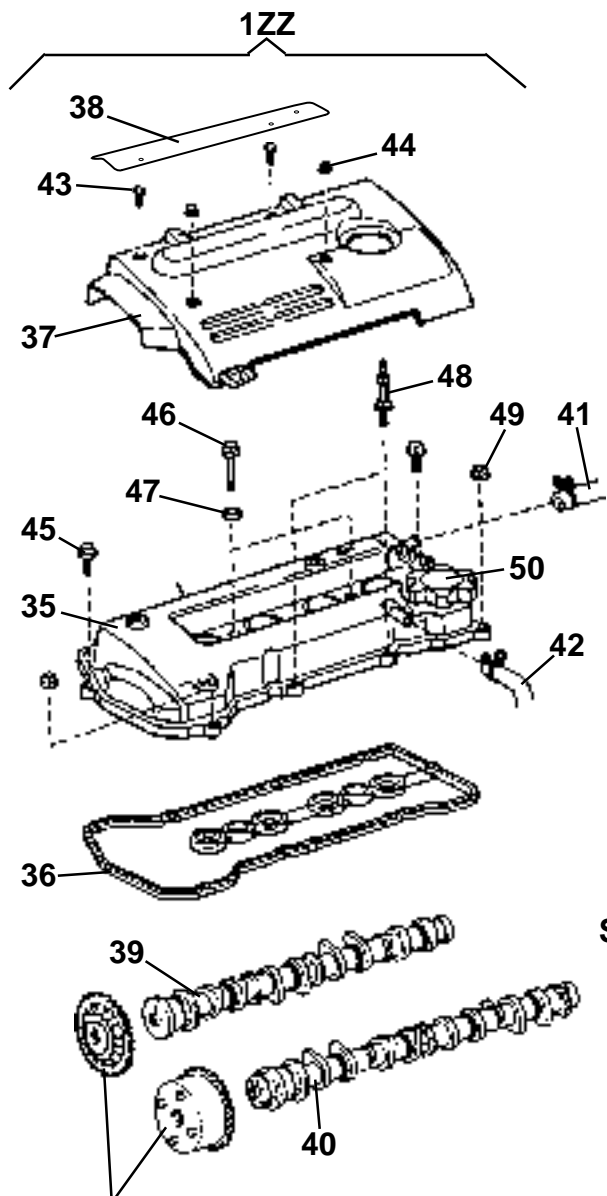

See 40.08a

ELISE

40.07

Service Parts List **ELISE**

Function Code 40.07 Camshafts, Tappets, Cam Cover

<u>Dep</u>	<u>Part Description</u>	<u>Remarks</u>	<u>Option</u>	<u>Part Number</u>	<u>Qty</u>
01	Camshaft Cover, 2ZZ		111R, Elise R, Exige	A120E6124S	1
02	Gasket, cam cover, 2ZZ		111R, Elise R, Exige	A120E6119S	1
03	Bolt, cover to head		111R, Elise R, Exige	A120E6131S	6
04	Screw, cover to head		111R, Elise R, Exige		2
05	Oil Filler Cap		111R, Elise R, Exige	A120E6105S	1
06	Camshaft/Rockers, exhaust		111R, Elise R, Exige	A120E6200S	1
07	Camshaft/Rockers, inlet		111R, Elise R, Exige	A120E6199S	1
08	Shaft, exhaust rockers		111R, Elise R, Exige	A120E6266S	1
09	Shaft, inlet rockers		111R, Elise R, Exige	A120E6265S	1
10	Bolt, flg. hd., rocker shaft retention		111R, Elise R, Exige	A120E6267S	10
11	Cover, spark plugs, 2ZZ		111R, Elise R, Exige	B120E0022F	1
12	Cover, fuel injection		111R, Elise R, Exige	A120E0011F	1
12a	Cover, fuel injection, S/C Exige		Exige S	A128E0026K	1
12b	Cover, fuel injection, S/C Elise		Elise SC*	A120E0055K	1
13	Screw, M6 x 16, pan, torx hd. S/S, covers to head		A111W7170F R/B	A117W2213F	5
14	Washer, flat, M6 x 12, covers to head		111R, Elise R, Exige	A100W4127F	5
15	Hexagonal Bar, M6 x 25, plug cover to head		111R, Elise R, Exige	A120W6743F	2
16	Hose, No. 2, cylinder head ventilation	Manual Throttle body	Prior to '06 MY	A120E6169S	1

ELISE

Function Code: 40.07, Page: 1

Updated 1st April 2014