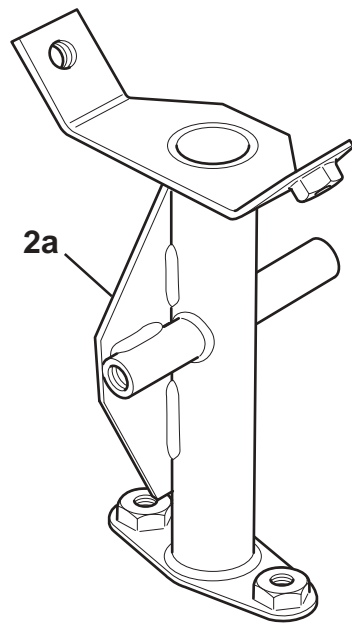

ELISE

10.31

Updated 25th January 2012

Service Parts List **ELISE**

Function Code 10.31 Towing Strut/ Hook

<u>Dep</u>	<u>Part Description</u>	<u>Remarks</u>	<u>Option</u>	<u>Part Number</u>	<u>Qty</u>
01	Towing Eye	Stowed in tool kit		B111B0399F	1
02	Mounting Strut, towing eye	All markets	Exige, 06 MY & Elise, prior to '07.5 MY	B117B0160F	1
02a	Mounting Strut, towing eye	All markets	Exige, to 06 MY	A122B0126F	1
02b	Mounting Strut, towing eye*	For nutplates items 6, 7	Exige & Elise, Euro, 07.5 MY	A120U0092F	1
02c	Mounting Strut, towing eye, federal	For nutplates items 6, 7a	Exige & Elise, USA, '07.5 MY	A121U0164F	1
03	Setscrew, M8 x 25, hex. hd., grade 8.8 Zn			A120W1000Z	4
04	Washer, flat, M8 x 1.4 Zn			A075W4021Z	4
05	Screw, M8 x 20, black plastic, strut blanking		Exige	A121W5280F	1
06	Nutplate, bonded, upper towing strut	Bonded to crash structure	Common, '07.5 MY	A120B0203F	1
07	Nutplate, bonded, lower towing strut	Bonded to crash structure	Euro, '07.5 MY	A120B0200F	1
07a	Nutplate, bonded, lower towing strut, federal	Bonded to crash structure	USA, 07.5 MY	A121B0102F	1

*Also use if replacing pre 7.5 MY crash structure with B level option see section 10.04