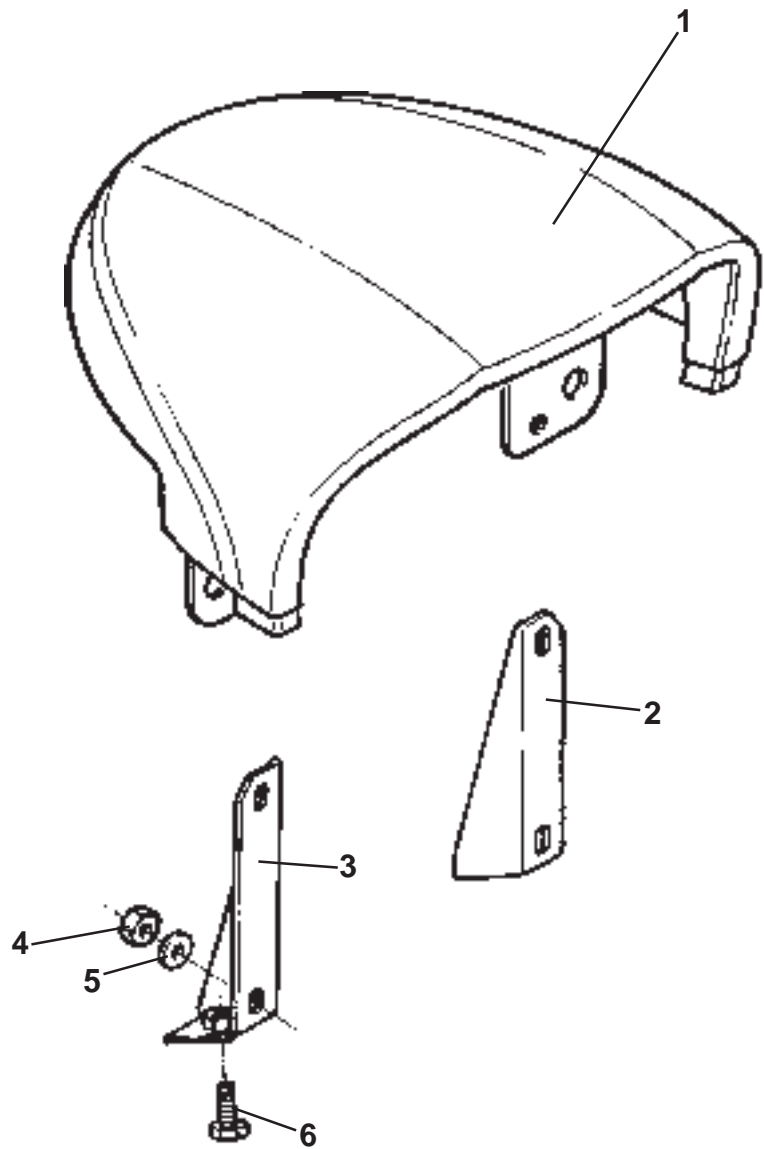

ELISE
14.10

Service Parts List **ELISE**

Function Code 14.10 Instrument Cowling

<u>Dep</u>	<u>Part Description</u>	<u>Remarks</u>	<u>Option</u>	<u>Part Number</u>	<u>Qty</u>
01	Instrument Cowling		Elise	C117U0040F	1
01a	Instrument Cowling, grey glove	Black stitching	Exige option	A122U0032K	1
01b	Instrument Cowling, grey glove	Beige stitching		A122V0072S	1
02	Bracket, instrument mounting, RH			C111U0156F	1
03	Bracket, instrument mounting, LH			C111U0155F	1
04	Nut, M4	Instrument pack to brackets		A075W3019F	4
05	Washer, flat, M4 x 9 x 0.8	Instrument pack to brackets		A082W4099F	4
06	Screw, M6 x 15, hex. hd.	Brackets to dash		A100A6024F	2
07	Instrument Cowling, airbag	C121U0030F R/B	Airbag cars, prior to '08 MY	D121U0030F	1
07a	Instrument Cowling, airbag, senosoft, charcoal		Airbag cars, '08 MY to Vin*	A121U0181F	1
07b	Instrument Cowling, airbag, microfibre	Black stitching		A120V0362S	1
07c	Instrument Cowling, airbag, microfibre	Beige stitching		A120V0447S	1
07d	Instrument Cowling, airbag, leather	Black stitching		A120V0363S	1
07e	Instrument Cowling, airbag, leather	Beige stitching		A120V0446S	1
07f	Instrument Cowling, senosoft, black		Elise 12 MY From Vin*	A138V0217F	1
08	Clip, cowling retention	Also for FLV panels (five clips total)	Airbag cars	A121U0156S	4
		*12 MY from approx vin CH_10646			

ELISE

Function Code: 14.10, Page: 1

Updated 1st October 2013