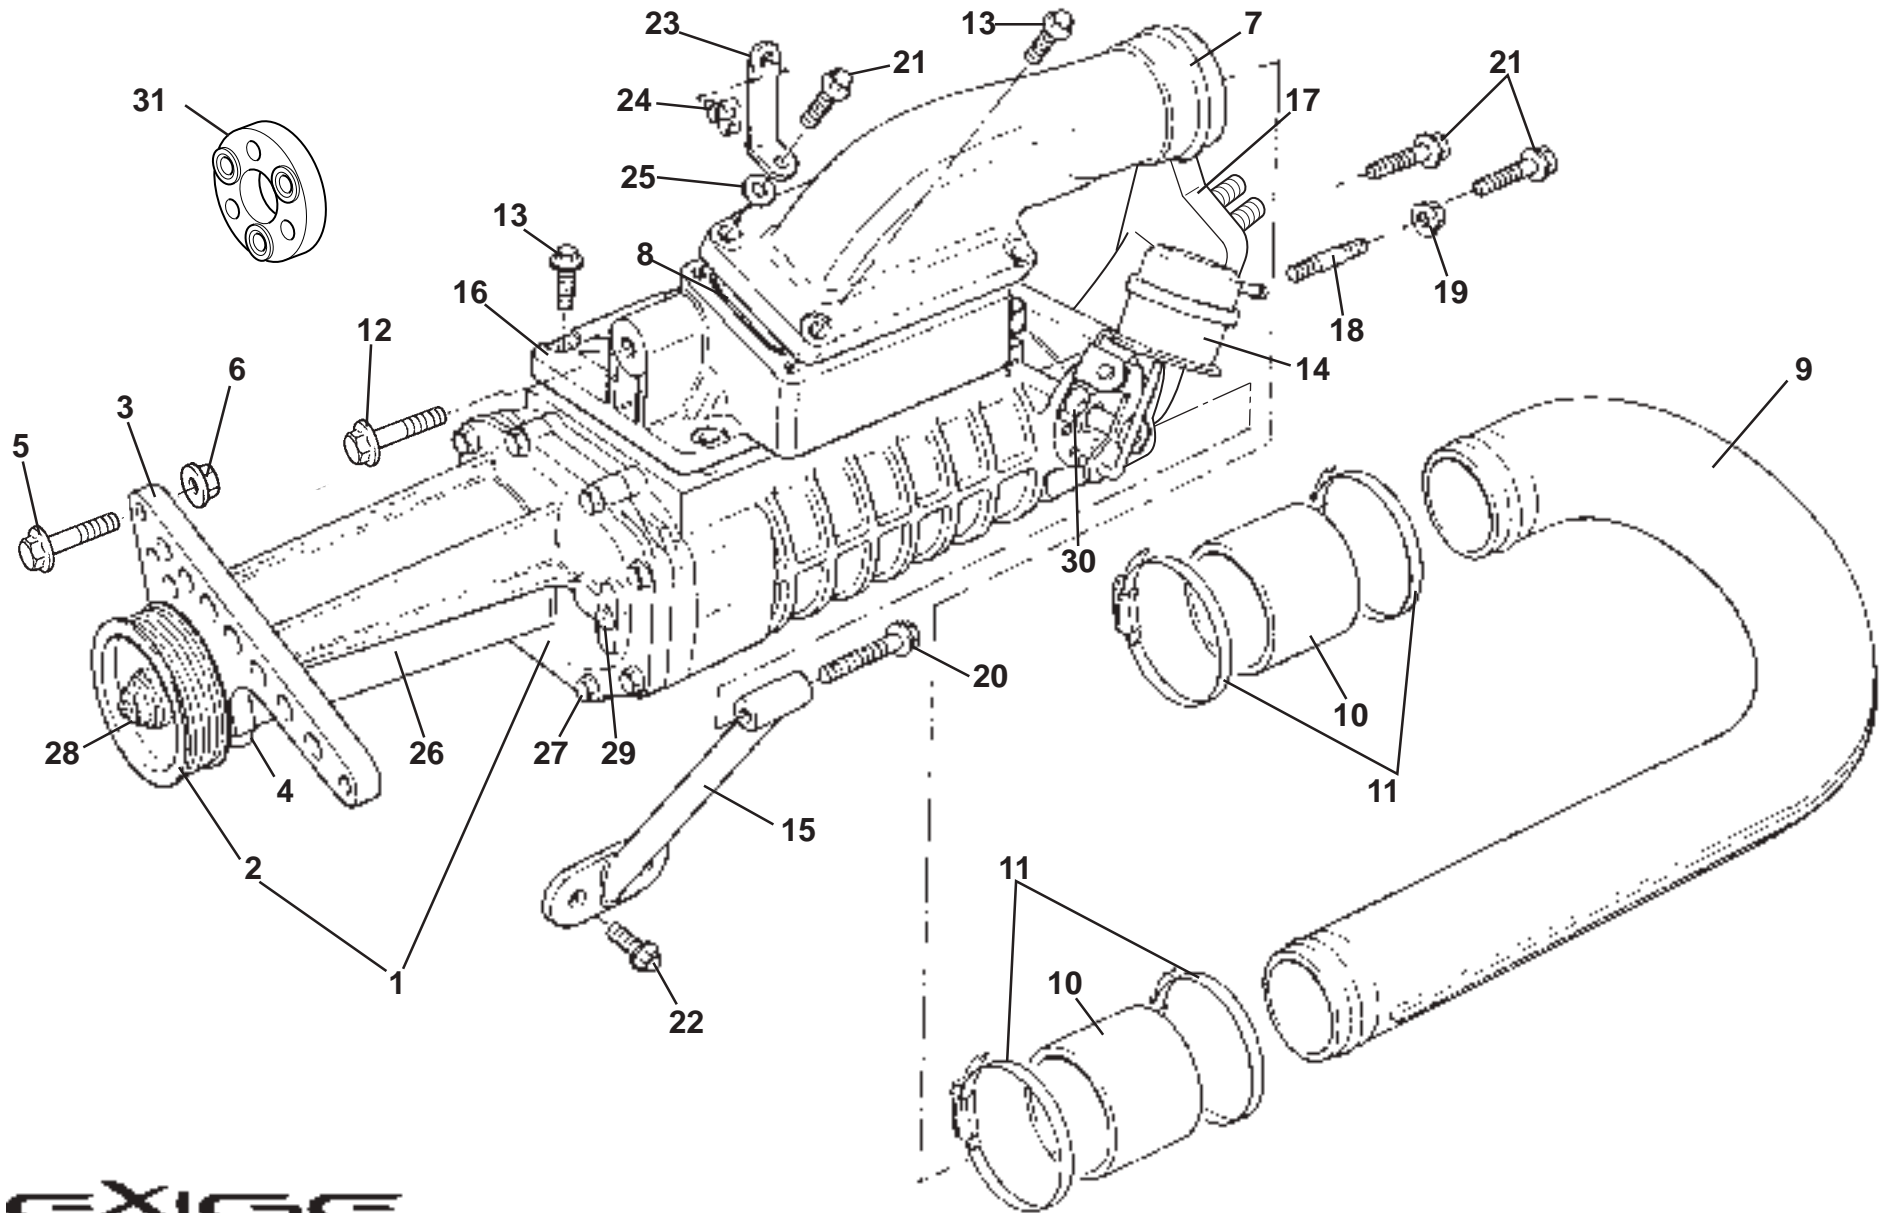

EXIGE
42.09

Updated 16th July 2012

Service Parts List

Function Code 42.09 Supercharger

<u>Dep</u>	<u>Part Description</u>	<u>Remarks</u>	<u>Option</u>	<u>Part Number</u>	<u>Qty</u>
01	Supercharger Assembly	Includes pulley		A128E0019F	1
02	Pulley, supercharger			A128E6011S	1
02a	Woodruff Key, pulley to shaft	Not illustrated		A128E6013S	1
03	Mounting Bracket, nose			A128E0017F	1
04	Clamp Bolt, M8 x 20, cap hd.			A111W7130F	1
05	Bolt, M10 x 50, flg. hex. hd., bracket mounting			A128W2218F	1
06	Nut, flange, M10, bracket mounting			A111W3151F	1
07	Outlet Manifold Port, upper			A128E0005F	1
08	'O' Ring, outlet port upper sealing			A128E6002F	1
08a	'O' Ring, outlet port lower sealing	Not illustrated		A128E6001F	1
08b	'O' Ring, inlet manifold sealing	Not illustrated		A128E6000F	1
09	Pipe, supercharger to intercooler	Cast aluminium		A128E0008F	1
09a	Pipe, lightweight, supercharger to intercooler	Formed aluminium black finish	Optional	A128E0041F	1
10	Hose, pipe to intercooler/supercharger manifold			A128L0013F	2
11	Hose Clip, 60-80mm, hose fixing			A075L6044F	4
12	Bolt, M10 x 50, flg. hex. hd., supercharger mounting			A128W2218F	2
13	Bolt, M8 x 25, flg., hex. hd.			A116W5238F	8
14	Bypass Actuator Valve, vacuum			A128E6017S	1