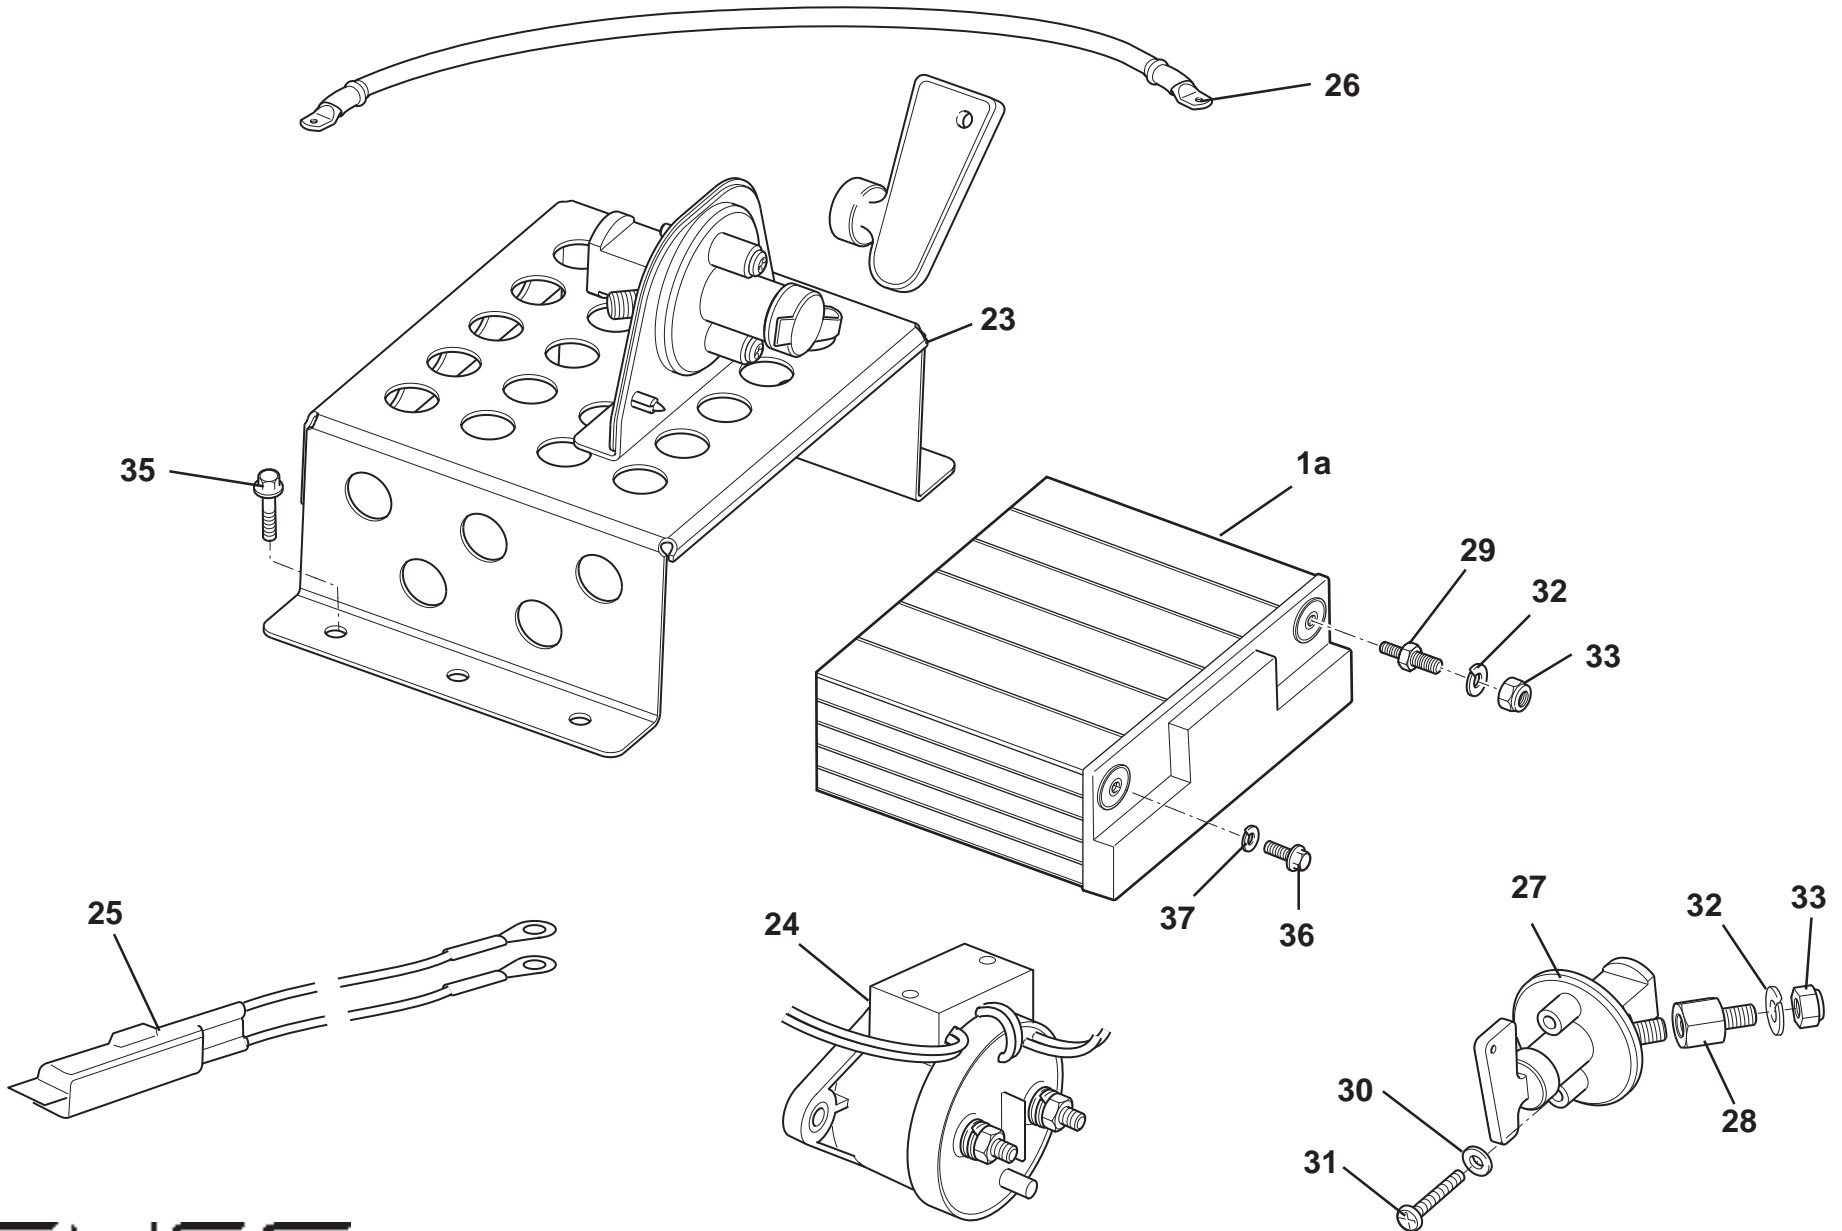

ELISE

17.31 page2

Updated 3rd February 2014

Service Parts List **ELISE**

Function Code 17.31 Battery, Clamps, & Cables

<u>Dep</u>	<u>Part Description</u>	<u>Remarks</u>	<u>Option</u>	<u>Part Number</u>	<u>Qty</u>
01	Battery, Exide W063Z, 46Ah		A116M6014F R/B	A120M6017F	1
01a	Battery, Odyssey PS680 (lightweight)		Exige Cup 260, Elise CR '11 MY,' Exige CR	A127M6004F	
02	Harness, battery, +VE & -VE		Common	B120M0007F	1
03	Earth Braid, chassis to engine/tranmission assy.			A120M0008F	1
04	Retaining Clamp, inboard			A120M0014F	1
05	Retaining Clamp, outboard			A120M0015F	1
06	Nutplate, retaining clamps			A120M0016F	2
07	Screw, M8, skt. button hd.,clamp fix.			A075W7022F	1
08	Washer, flat, M8 x 16.6 x 1.4, clamp fix.			A075W4020Z	1
09	Pop Rivet, nutplate to boot floor			A111W6614F	4
10	Battery Cover/Handbook Holder			A120U0033J	1
10a	Battery Cover/Handbook Holder		Elise Club Racer '11 MY', Exige Club Racer	A120M0072F	1
11	Binding Post Assembly	Scuttle & electrics mounting plate		A340M6007F	2
12	Nyloc Nut, M8	Front & rear earth points		A075W3010Z	2
13	Washer, flat, M8 x 16.6 x 1.4			A075W4020Z	2
14	Screw, M8 x 20, flg. hd., braid to transmission casing			A116W5246F	1
15	Cover, battery postive terminal, red			A120M6035S	1

ELISE

Function Code: 17.31, Page: 1

Updated 3rd February 2014