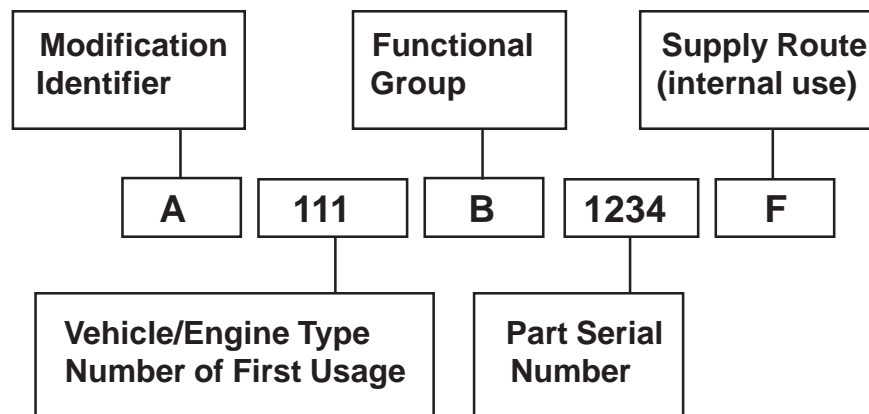

FOREWORD

This publication has been designed for use by Lotus Dealers, and may be updated periodically by the issuing of update packages to the dealer network. Lotus policy is one of continuous product improvement and the right is reserved to alter specifications at any time without prior notice. Whilst every care has been taken to ensure correctness of information, it is impossible to guarantee complete freedom from omissions and errors, or to accept liability arising from such errors or omissions, but nothing herein contained shall affect your statutory rights.

USE OF THE PARTS LIST

This parts list covers the Toyota powered Elise & Exige range, 2004 model year onwards. The manual is arranged in function groups, as defined by the Contents page, and may sometimes use several versions of the same function group to accommodate model variations - take care to establish the full vehicle specification in order to properly identify the applicable parts list section.

PART NUMBERS

Part numbers used in this publication are in the format as follows:

Modification Identifier: This letter identifies a version or modification of the part. Part numbers with different prefix letters may or may not be interchangeable - refer to the remarks and option columns.

Vehicle/Engine Type Number: The type number indicates either the model or engine type on which the part was first used.

026, 036, 045, 500....Elan	082....Esprit Turbo	111....Elise	122....Exige 2	131....Elise S (1ZZ)	907....4 cyl. 2.0 NA
050....Elan+2	083....Elite S2	340....340R	123....Exige USA	132....Evora	910....4 cyl. 2.2 turbo
046, 054, 065, 074....Europa	084....Eclat S2	117....Elise 2 (Rover)	124....Europa 2006	138....Exige S	912....4 cyl. 2.2 NA
075....Elite S1	085....Esprit S3	117....Elise 2001 MY	127....2-Eleven		920....4 cyl. 2.0 turbo
076....Eclat S1	089....Excel	120....Elise111R	128....Exige S (euro)		918....V8 3.5 turbo
079....Esprit S1/S2/S2.2	100....Elan 1990	121....Elise USA	129....Exige S (fed)		

Functional Group: A single letter indicating the functional area of the parts first use

A = Chassis

B = Body

C = Front Suspension

D = Rear Suspension

E = Engine

F = Transmission

G = Wheels & Tyres

H = Steering

J = Brakes

K = Cooling

L = Fuel System

M = Electrics

P = Heater & AC

Q = Clutch

R = Final Drive

S = Exhaust

U = Hard Trim

V = Soft Trim

W = Standard Fixings

Updated 1st October 2013