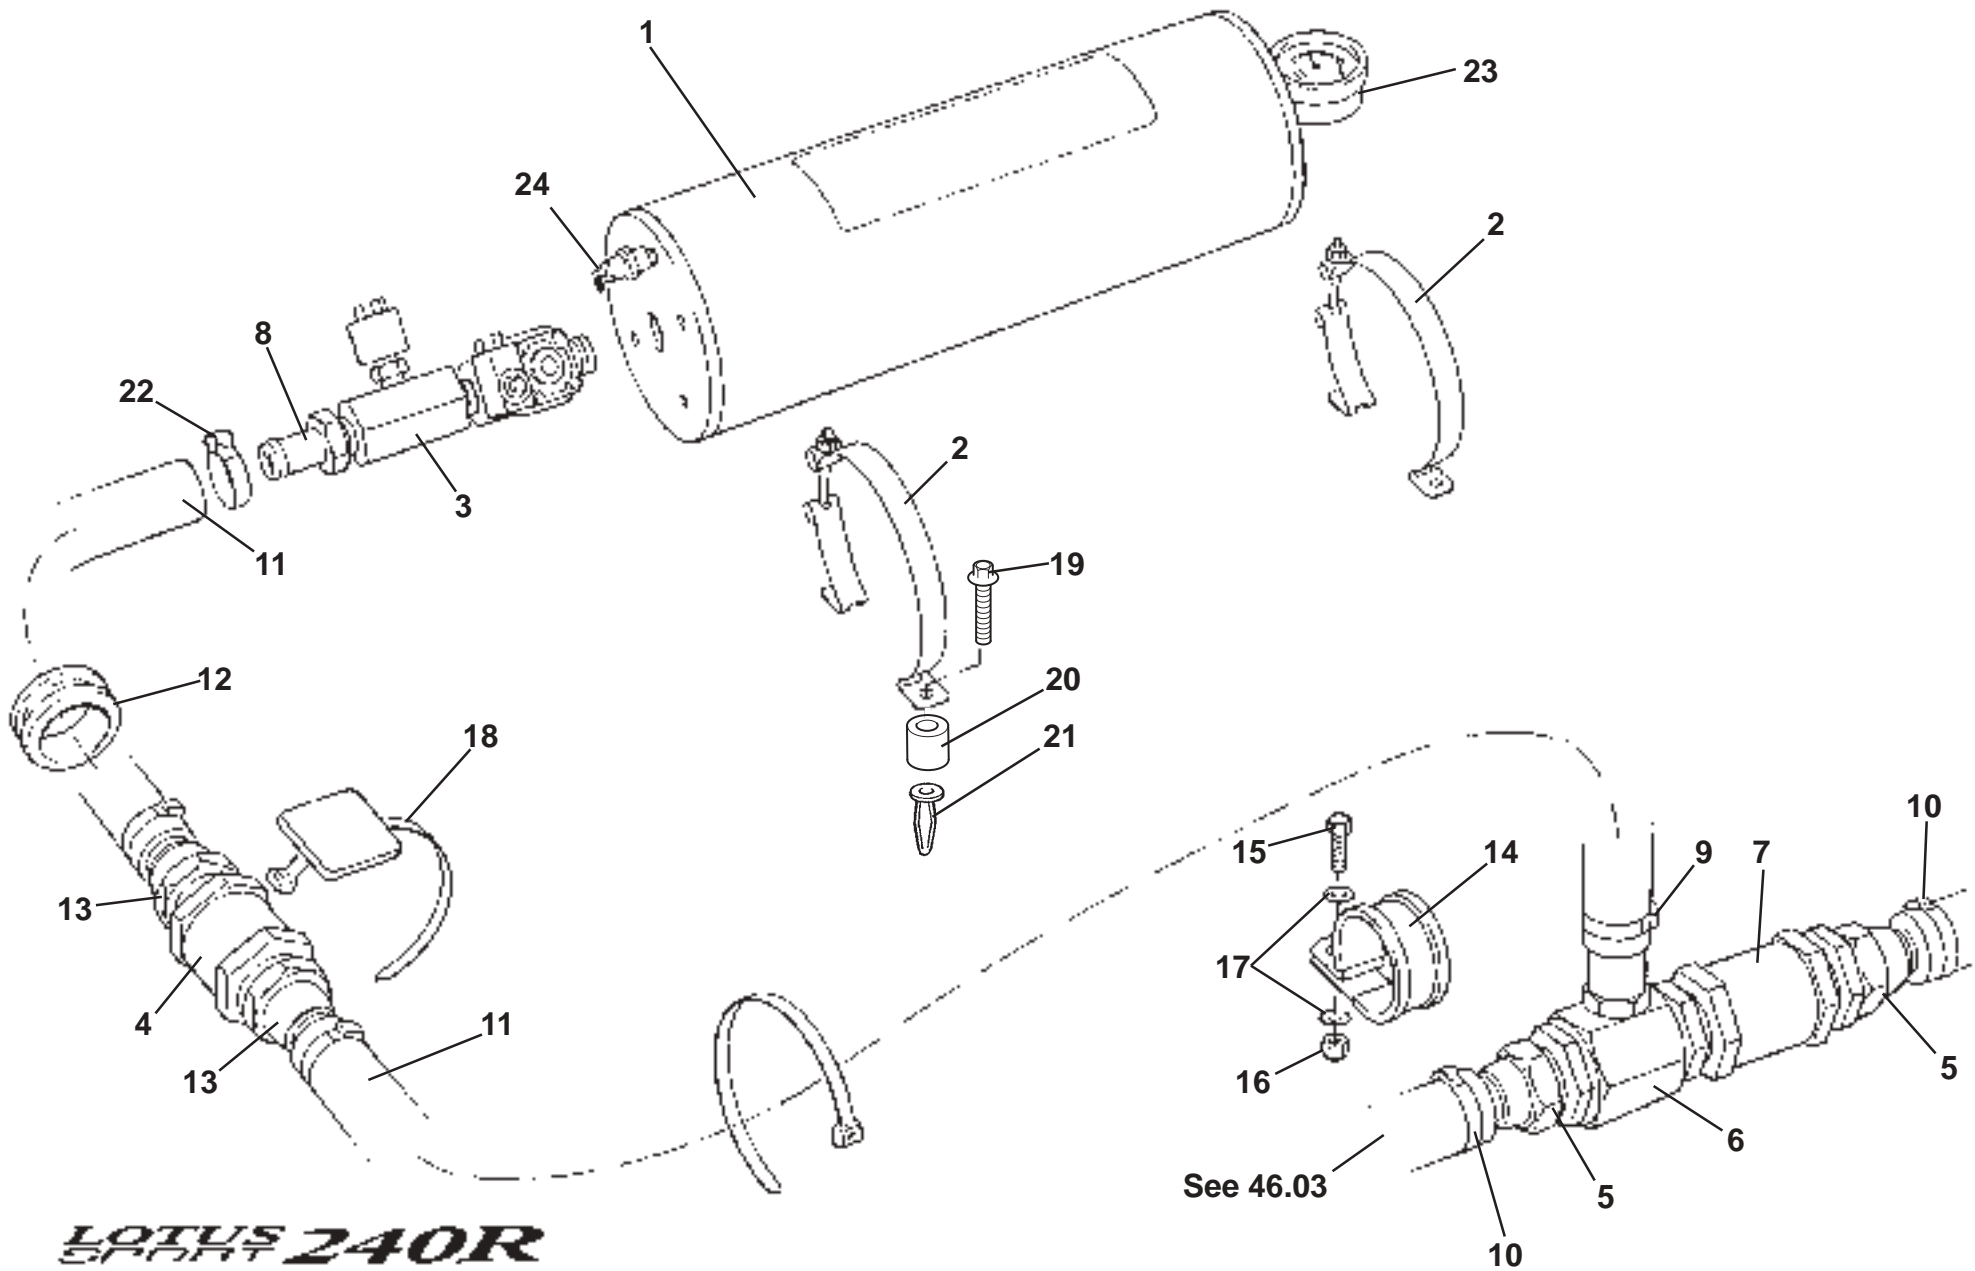

Service Parts List

**LOTUS
SPORT 240R**

Function Code 40.07d Cam Cover, Breather Pipes/Hoses, Supercharged Engine

<u>Dep</u>	<u>Part Description</u>	<u>Remarks</u>	<u>Option</u>	<u>Part Number</u>	<u>Qty</u>
01	Breather Vent Tube			BLS3E0055F	1
02	Gasket, vent tube to cam cover			A120E6167S	1
03	Breather Mounting Spigot			CLS3E0056F	1
04	Gasket, mounting to block			A120E6171S	1
05	Hose, No.3, crankcase ventilation	Cut to fit		A120E6170S	1
06	Clip, breather hose, retaining			A120E6177S	2

LOTUS 240R

40.15c