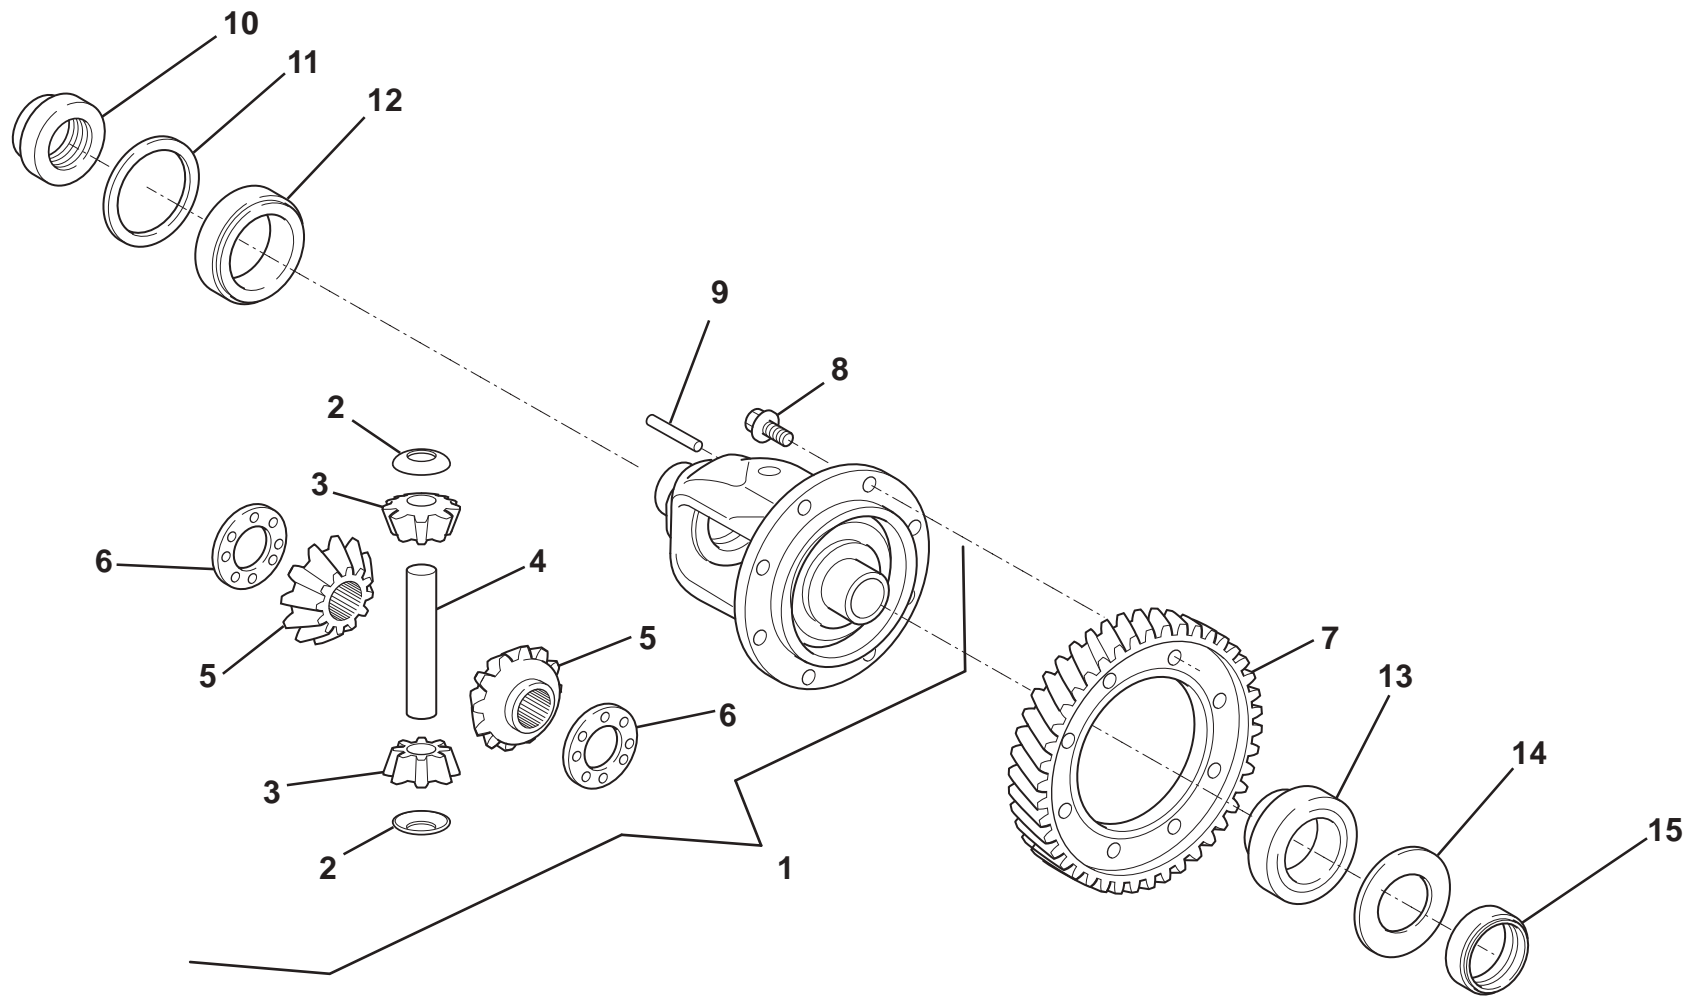

ELISE

47.11a

Updated 14th September 2010

Service Parts List **ELISE**

Function Code 47.11a Final Drive & Bearings, Elise 2011 MY, 1ZR, 2ZR

<u>Dep</u>	<u>Part Description</u>	<u>Remarks</u>	<u>Option</u>	<u>Part Number</u>	<u>Qty</u>
01	Differential Assembly			A120F7004S	1
02	Thrust Washer, planet gear			A120F6209S	2
03	Pinion Gear, planet			A120F7162S	2
04	Pinion Shaft			A120F6208S	1
05	Pinion Gear, sun			A120F7162S	2
06	Thrust Washer, sun gear, 0.95mm			A120F6213S	1
06a	Thrust Washer, sun gear, 1.00mm			A120F6210S	2
06b	Thrust Washer, sun gear, 1.05mm			A120F6214S	1
06c	Thrust Washer, sun gear, 1.10mm			A120F6211S	1
06e	Thrust Washer, sun gear, 1.20mm			A120F6212S	1
07	Final Drive Gear			A120F7160S	1
08	Bolt, gear to casing			A120F7170S	8
09	Pin, gear to casing			A120F6216S	1
10	Oil Seal, output, RH			A120F7197S	1
11	Spacer, bearing to housing			A120F6218S	1
12	Bearing, taper roller, RH			A120F7182S	1
13	Bearing, taper roller, LH			A120F7198S	1
14	Shim, bearing to housing, 0, 2.100mm			A120F7283S	1

ELISE

Function Code: 47.11a, Page: 1

Updated 6th June 2012