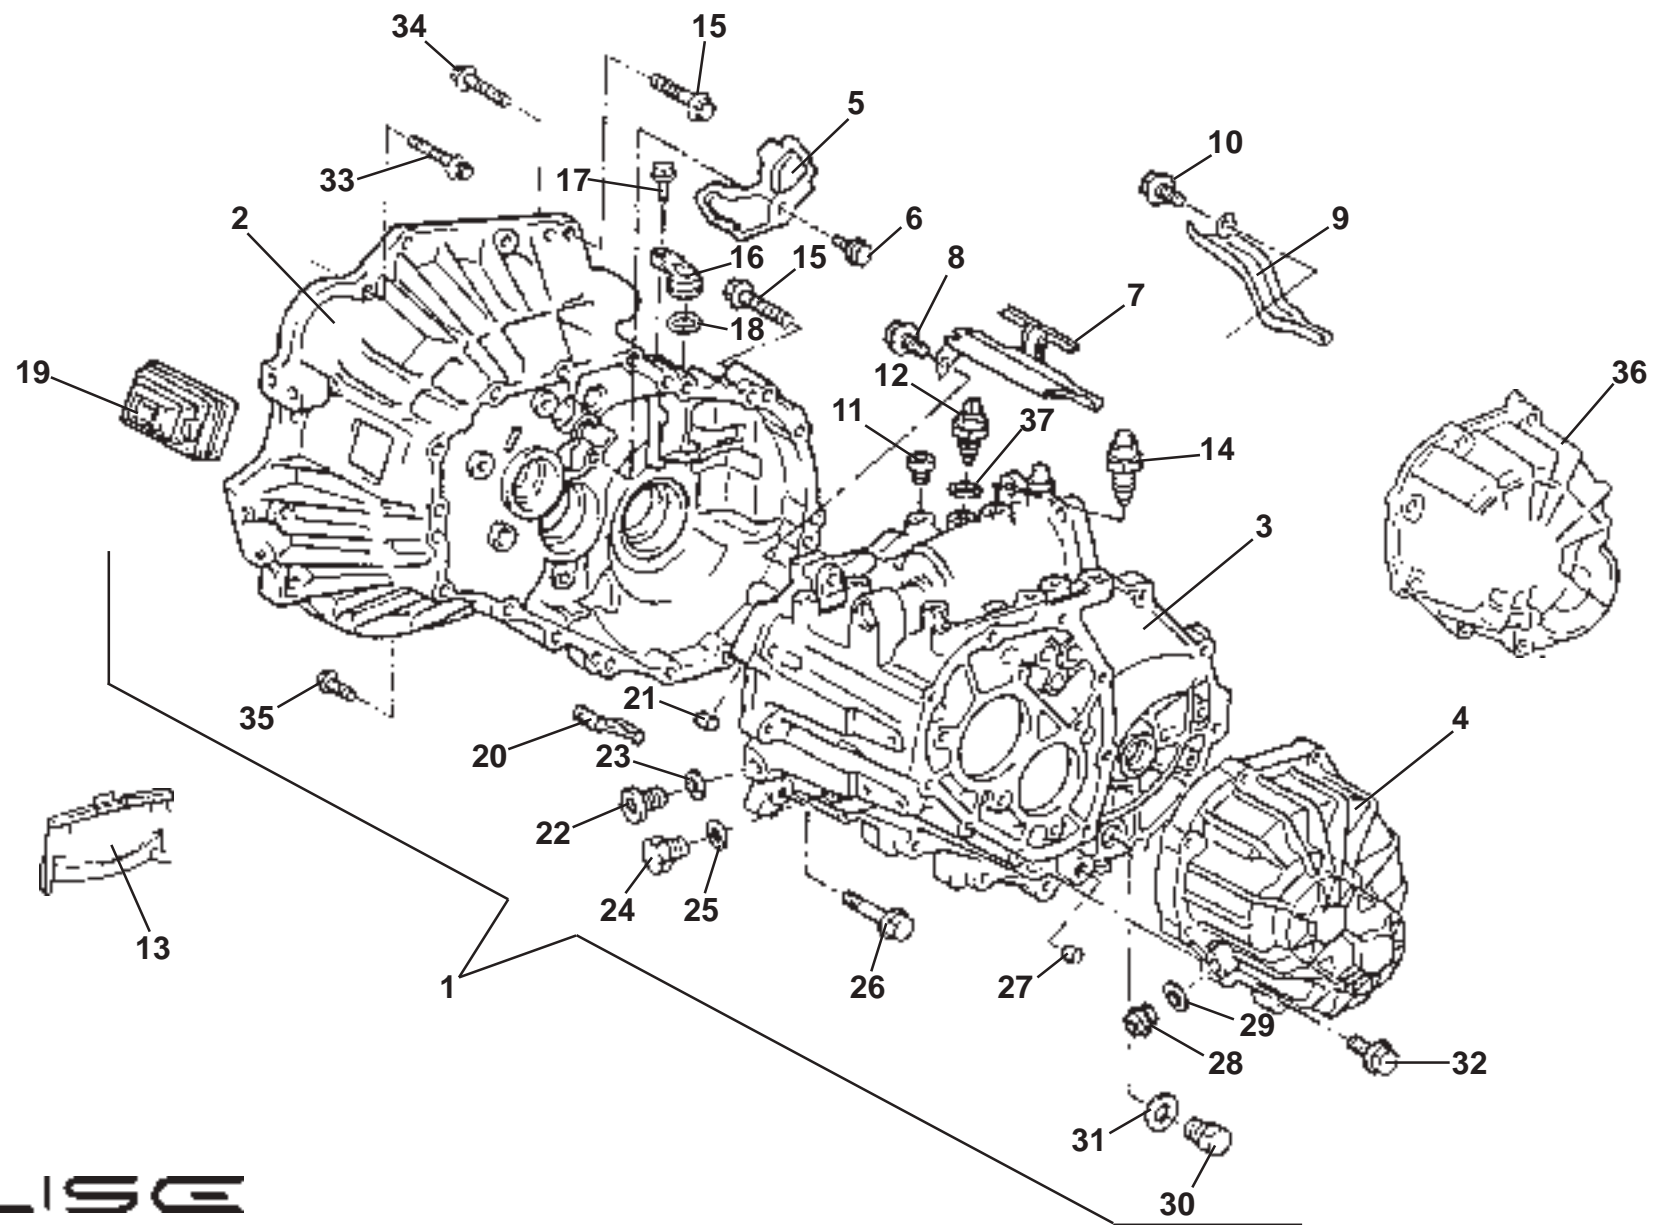

ELISE

Function Code: 47.01c, Page: 1

Updated 1st April 2014

Function Code 47.01c Clutch & Release Mechanism, Elise 2011 MY, 1ZR, 2ZR

<u>Dep</u>	<u>Part Description</u>	<u>Remarks</u>	<u>Option</u>	<u>Part Number</u>	<u>Qty</u>
18	Clutch Driven Plate		1ZR	A120Q0015S	1
18a	Clutch Driven Plate		2ZR	A120F0039F	1
19	Clutch Cover Assembly		1ZR	A120Q0016S	1
19a	Clutch Cover Assembly		2ZR	A120F0034F	1
20	Bolt, hex. flg. hd., cover to flywheel			A120Q6002S	6
21	Hose, reservoir to master cylinder	Cut to fit for LHD		A120J0089S	1
22	Clip Oetiker			A124W6818F	2