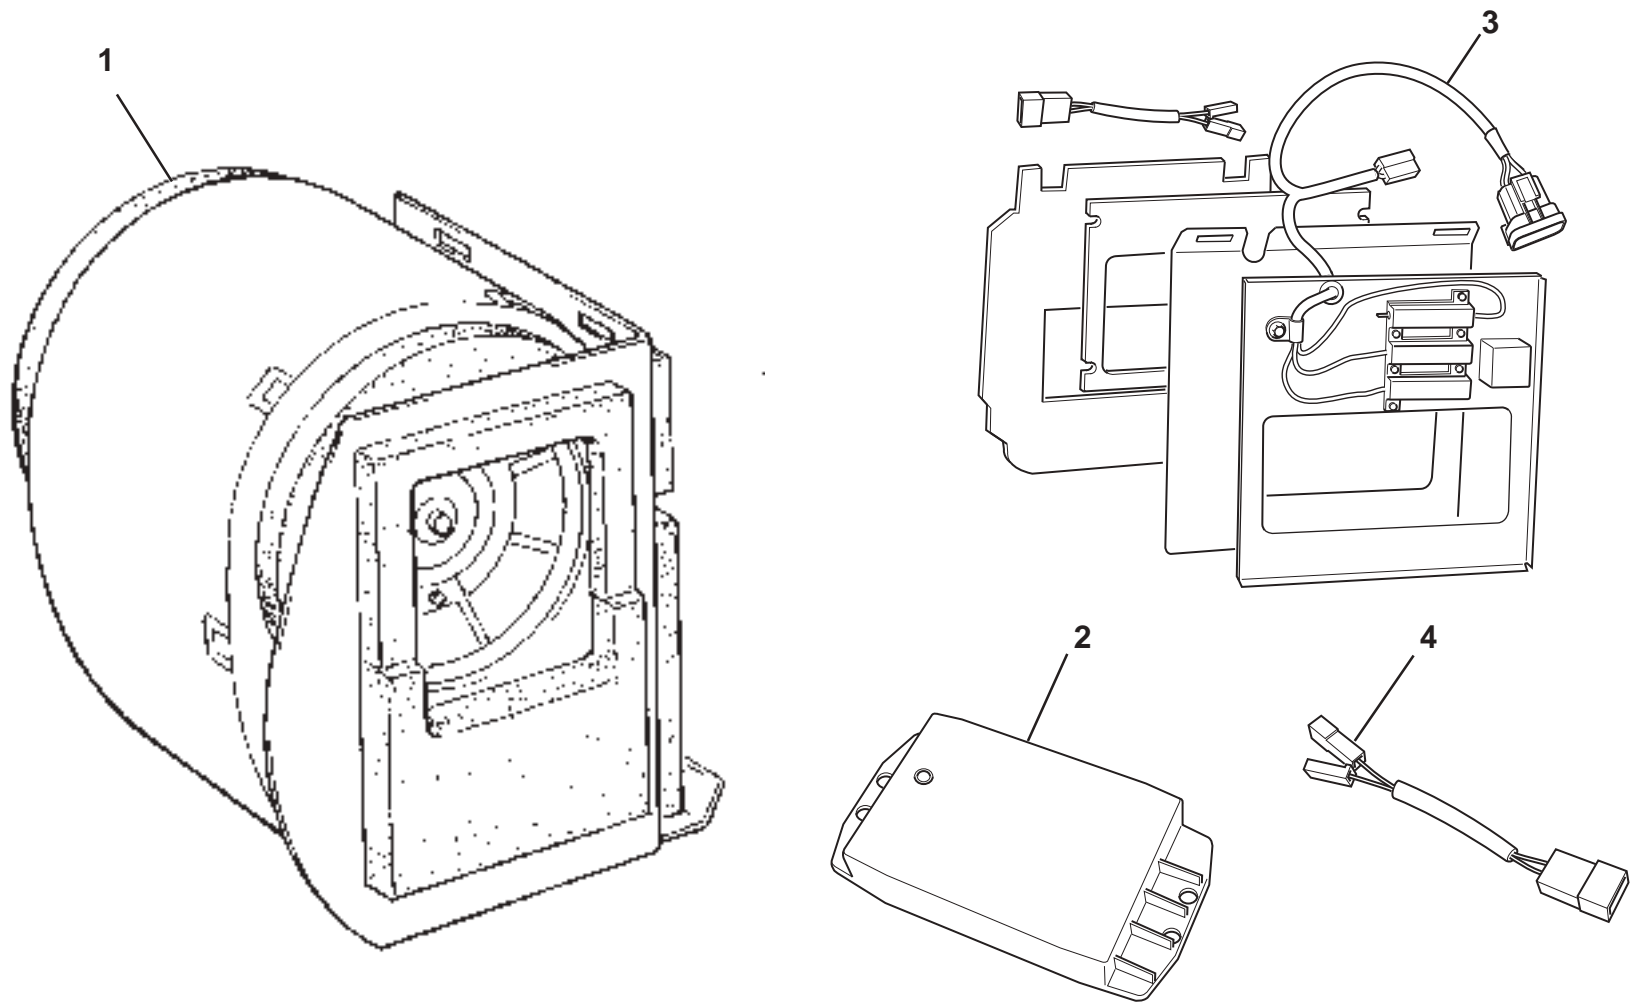

ELISE

Function Code: 18.05, Page: 1

Updated 1st May 2014

Function Code 18.05 Heater, Pipes, Hoses

<u>Dep</u>	<u>Part Description</u>	<u>Remarks</u>	<u>Option</u>	<u>Part Number</u>	<u>Qty</u>
15	Hose Clip, hoses to pipes/heater spigots			A079K6019Z	4
16	Swivel Clip		2ZR no a/c	A116W6692F	1
17	Swivel Clip, tie wrap		2ZR no a/c	A082W6324F	1
18	Clip, cable tie, front pipes securing			A120W6779F	2