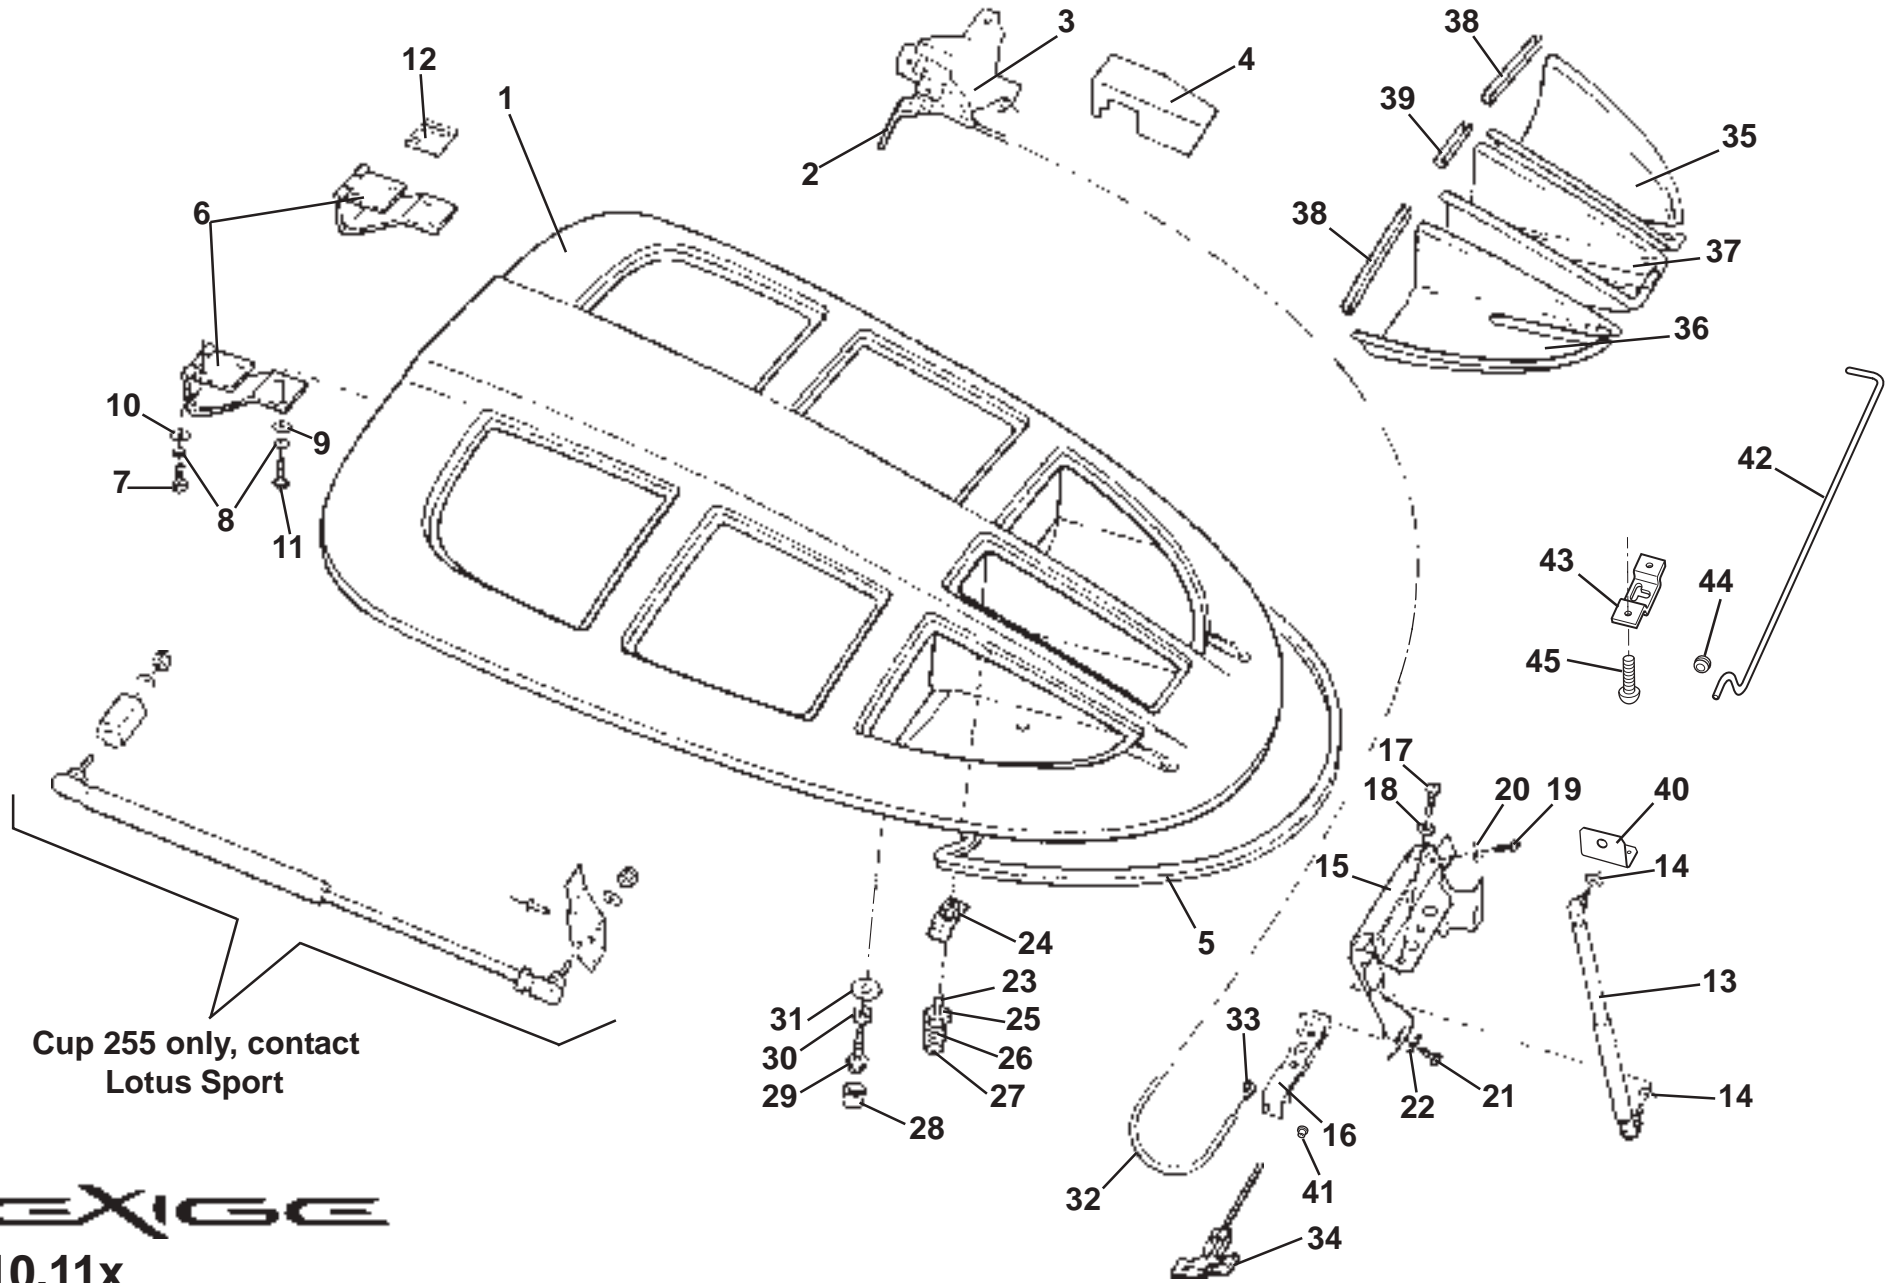

Cup 255 only, contact Lotus Sport

EXIGE
10.11x

Updated 21st March 2011

Service Parts List

Function Code 10.11x Tailgate & Release Mechanism, Exige

<u>Dep</u>	<u>Part Description</u>	<u>Remarks</u>	<u>Option</u>	<u>Part Number</u>	<u>Qty</u>
01	Tailgate Assembly Primed	One protrusion in latch striker area, bonded grilles	A122B0075K R/B	A122B0334K	1
01a	Tailgate Assembly Primed,, RTM	Two protrusions in latch striker area, screw mounted grilles	A122B0327K R/B	A122B0334F	1
01b	Tailgate Assembly, carbon fibre		Cup 260, '09 MY	A128B0150J	1
01d	Tailgate Assembly, '10 MY	Body mounted spoiler	Cup 260, '10 MY	A128B0265K	1
01e	Tailgate Assembly, carbon fibre, '10 MY	Body mounted spoiler	Cup 260, '10 MY	A128B0271J	1
02	Handle Assembly, tailgate release, RHD			A122B0252S	1
02a	Handle Assembly, tailgate release, LHD			A122B0251S	1
03	Bracket, release handle to chassis, RH		A122B0152F R/B	B122B0152F	1
03a	Bracket, release handle to chassis, LH		A122B0151F R/B	B122B0151F	1
04	Cover, release handle bracket, RHD		A122U0016K R/B	B122U0016K	1
04a	Cover, release handle bracket, LHD		A122U0015K R/B	B122U0015K	1
05	Seal Assembly, luggage compartment		A122B0083F R/B	B122B0083F	1
06	Hinge Assembly, tailgate			A122B0084F	2
07	Screw, M6 x 18, hex. hd., hinge to clamshell			A075W1029Z	4
08	Washer, spring, M6, hinge to clamshell/tailgate			A075W4035Z	8
09	Washer, flat, M6 x 20, hinge to tailgate			A075W4016Z	4
10	Washer, flat, M6 x 12, hinge to clamshell			A100W4127F	4