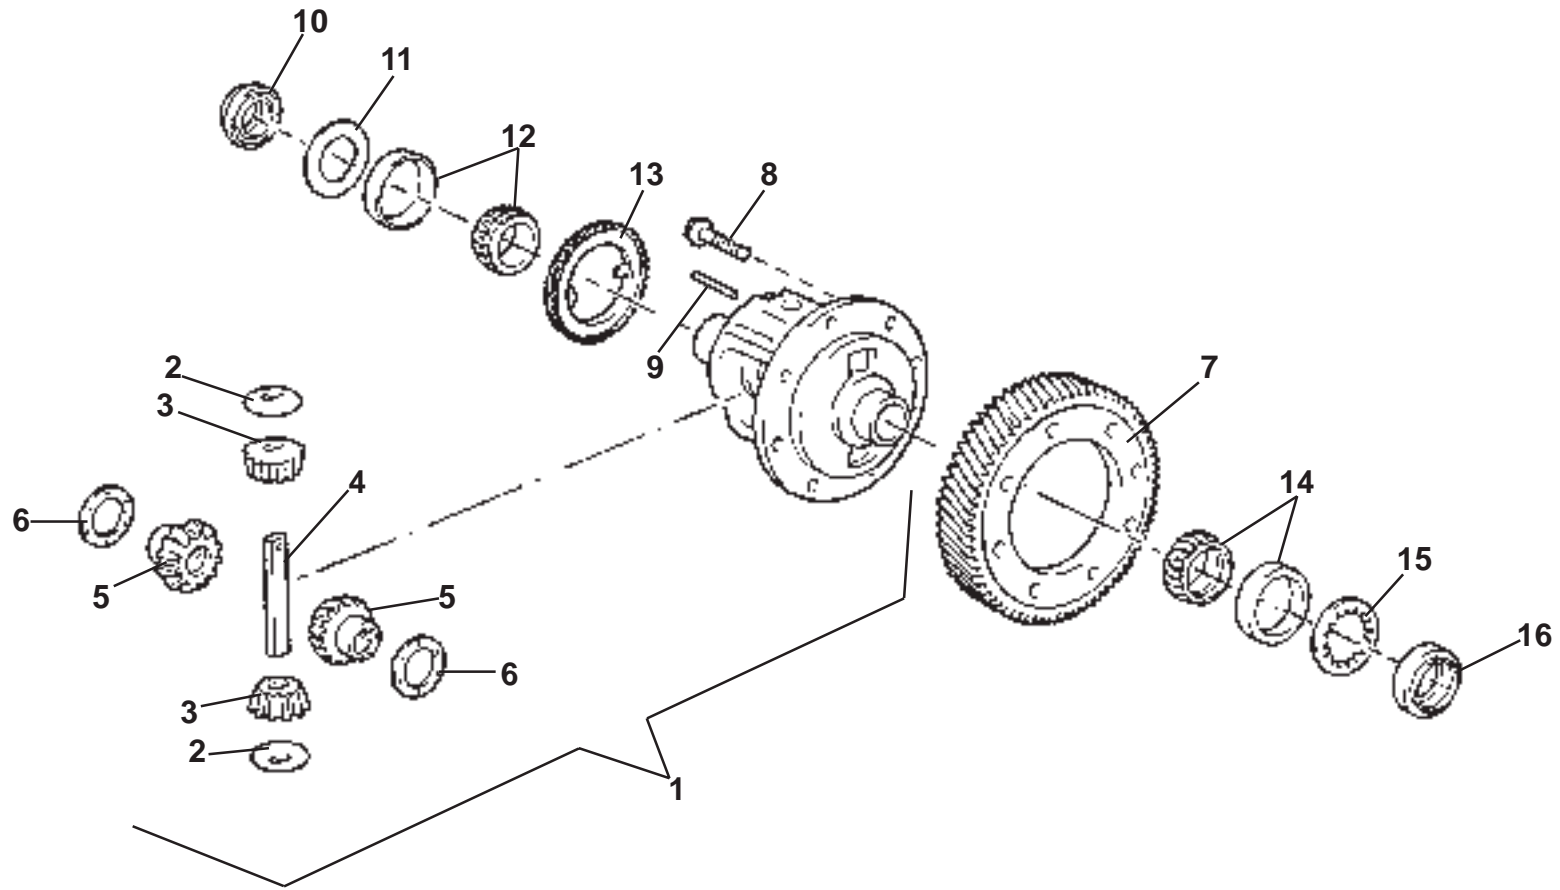

ELISE

Function Code: 47.07b, Page: 6

Updated 6th June 2012

Function Code 47.07b Gears, Shafts & Bearings, Elise 2011 MY, 1ZR, 2ZR

<u>Dep</u>	<u>Part Description</u>	<u>Remarks</u>	<u>Option</u>	<u>Part Number</u>	<u>Qty</u>
50	Gasket, bolt to casing			A120F6092S	1