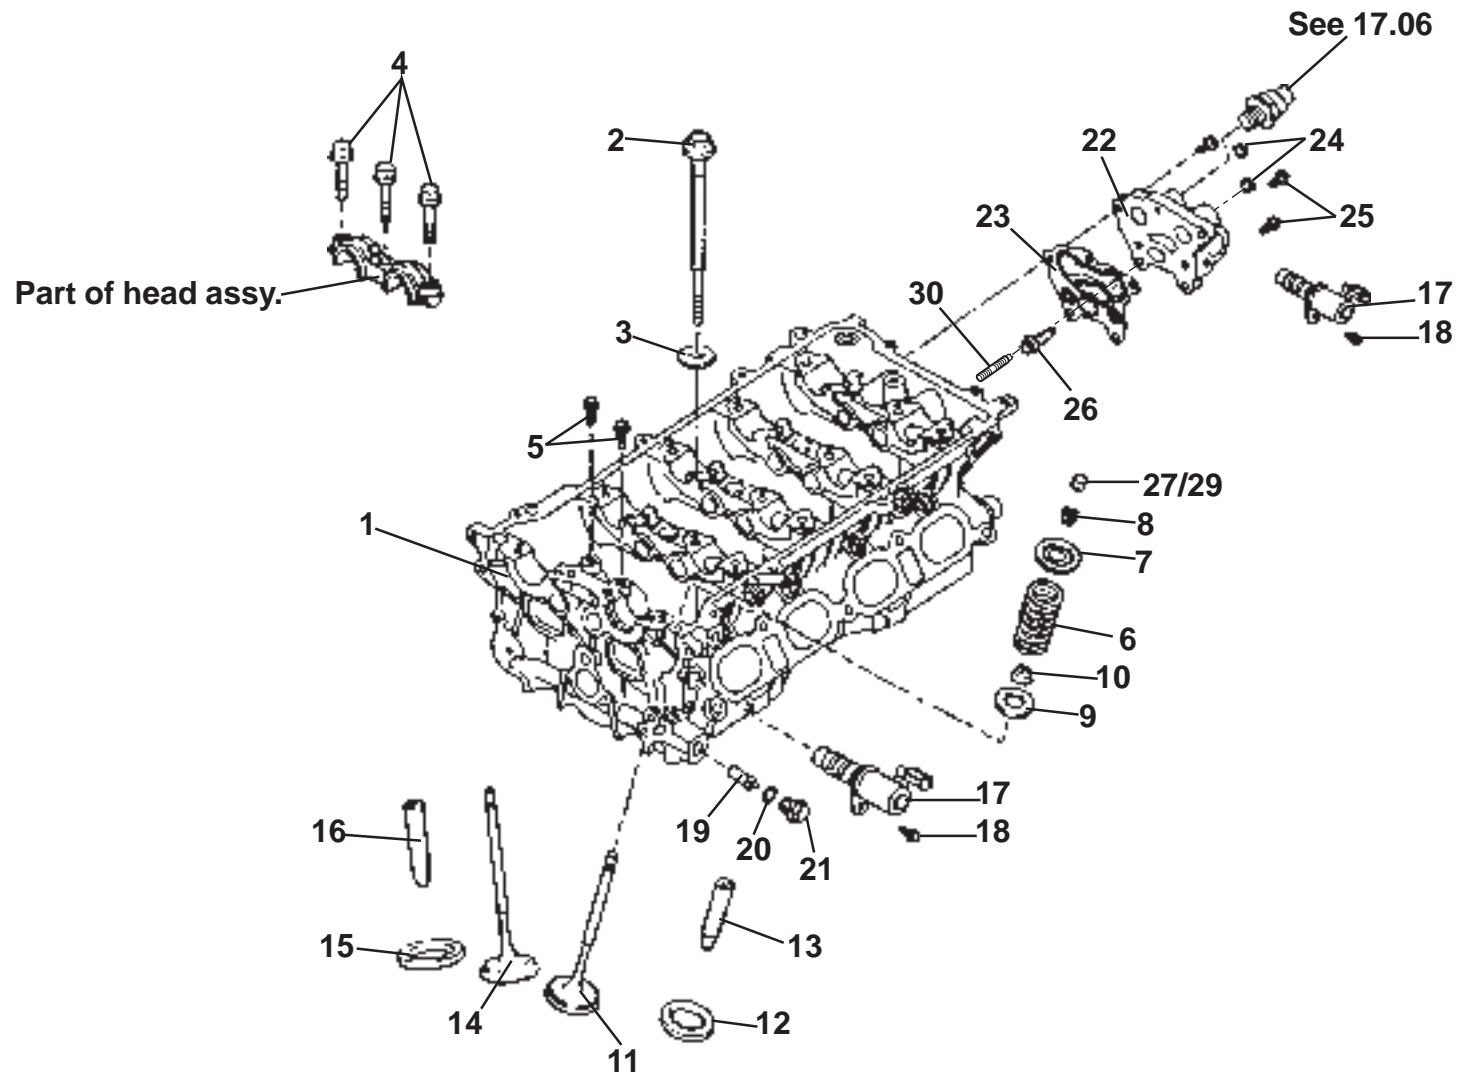

ELISE

40.03c

Updated 12th May 2010

Service Parts List **ELISE**

Function Code 40.03c Sump Assembly, Elise 2011 MY, 1ZR, 2ZR

<u>Dep</u>	<u>Part Description</u>	<u>Remarks</u>	<u>Option</u>	<u>Part Number</u>	<u>Qty</u>
01	Sump Panel, upper	Includes dowels, item 6		A120E7005S	1
02	Sump Pan, lower			A120E7006S	1
03	Bolt, hex. flg. hd., panel to block			A120E7274S	6
04	Bolt, hex. flg. hd., panel to block			A120E7273S	3
05	Bolt, hex. flg. hd., panel to block			A120E7237S	2
06	Dowel, ring			A132E6118S	2
07	Bolt, hex. flg. hd., pan to upper panel			A132E6456S	10
08	Stud, pan to upper panel			A120E7240S	2
09	Nut, flange, pan to upper panel			A132E6458S	2
10	Sump Plug			A132E6175S	1
11	Seal, sump plug			A120E6461S	1