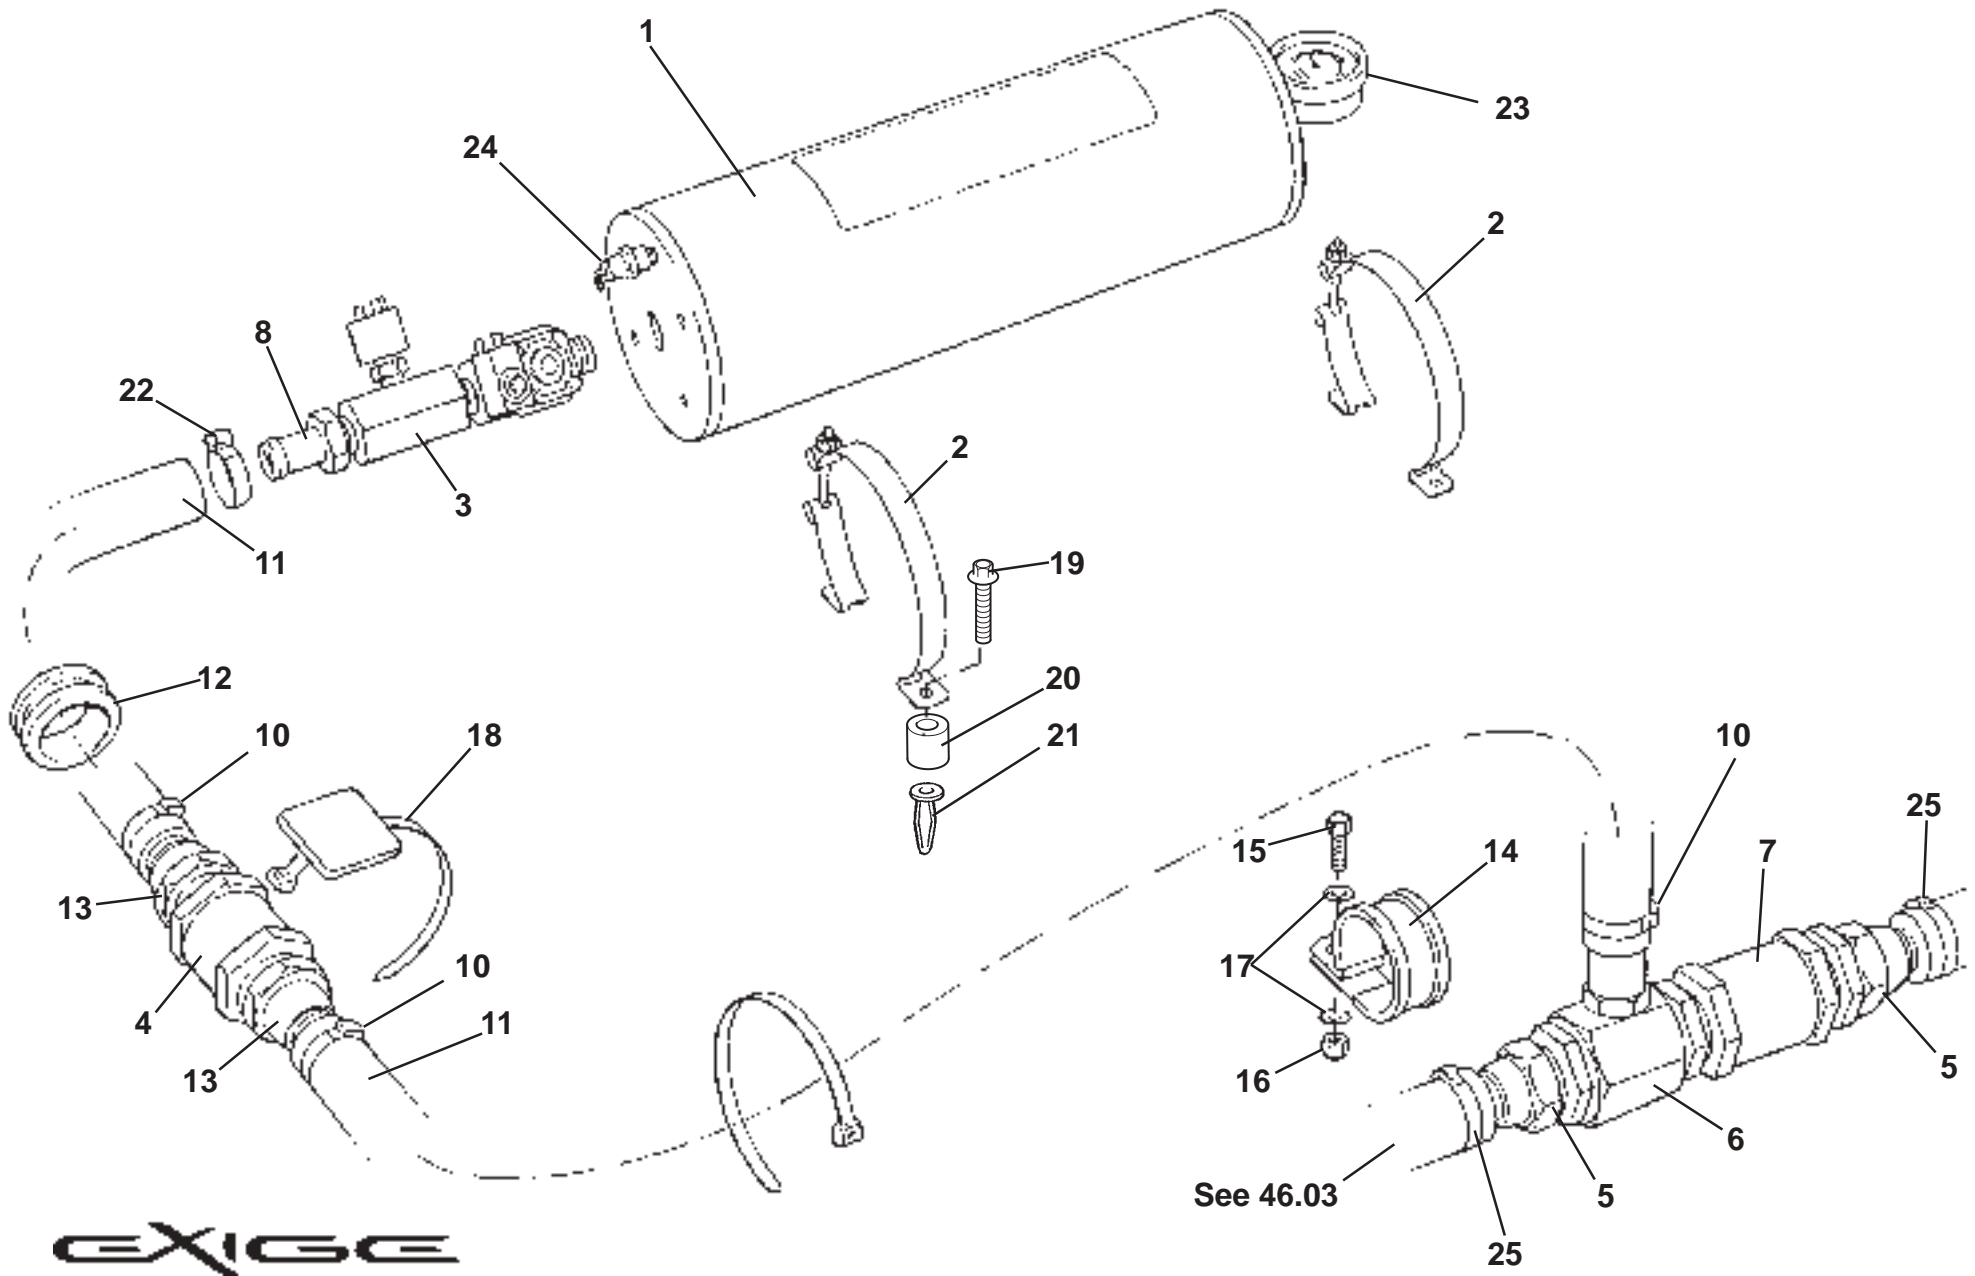

See 46.03

EXIGE
40.15c

Updated 24th June 2011

Service Parts List

Function Code 40.15c Accusump, Hoses & Fittings

<u>Dep</u>	<u>Part Description</u>	<u>Remarks</u>	<u>Option</u>	<u>Part Number</u>	<u>Qty</u>
01	Accusump, 2QT			ALS3E6001F	1
02	Clamp, accusump mounting			ALS3E6002F	2
03	Valve Assembly, EPC, accusump			ALS3E6003J	1
04	Oil Filter, in-line, 120 micron			ALS3E6016F	1
05	Connector, accusump, 10 JIC, for 5/8" hose			ALS3E6005F	2
06	Connector, accusump 'T' piece			ALS3E6006F	1
07	Connector, accusump one-way valve			ALS3E6007F	1
08	Connector, accusump, 10 JIC, for 1/2" hose			ALS3E6008F	1
09	Connector, accusump, 1/2" NTP for 1/2" hose			ALS3E6009F	1
10	Hose Clip, oetiker	Refer to SB 2010/09 (see 46.03 for hose pt no)	A079M6132F R/B	A121W6768F	3
11	Hose, accusump, 1/2" I/D, low pressure, black	Refer to SB 2010/09		ALS3E6012F	2
12	Grommet, hose thro, body			A082H6046F	1
13	Connection, oil filter, -8 to 1/2" hose			ALS3E6017F	2
14	'P' Clip			A111W6624F	1
15	Bolt, M6 x 20, hex. hd., accusump mounting			A075W1030Z	1
16	Nyloc Nut, M6, accusump mounting			A075W3009Z	1
17	Washer, flat, M6 x 20 x 1.5, accusump mounting			A075W4015Z	5
18	Cable Tie			A075W6038Z	10