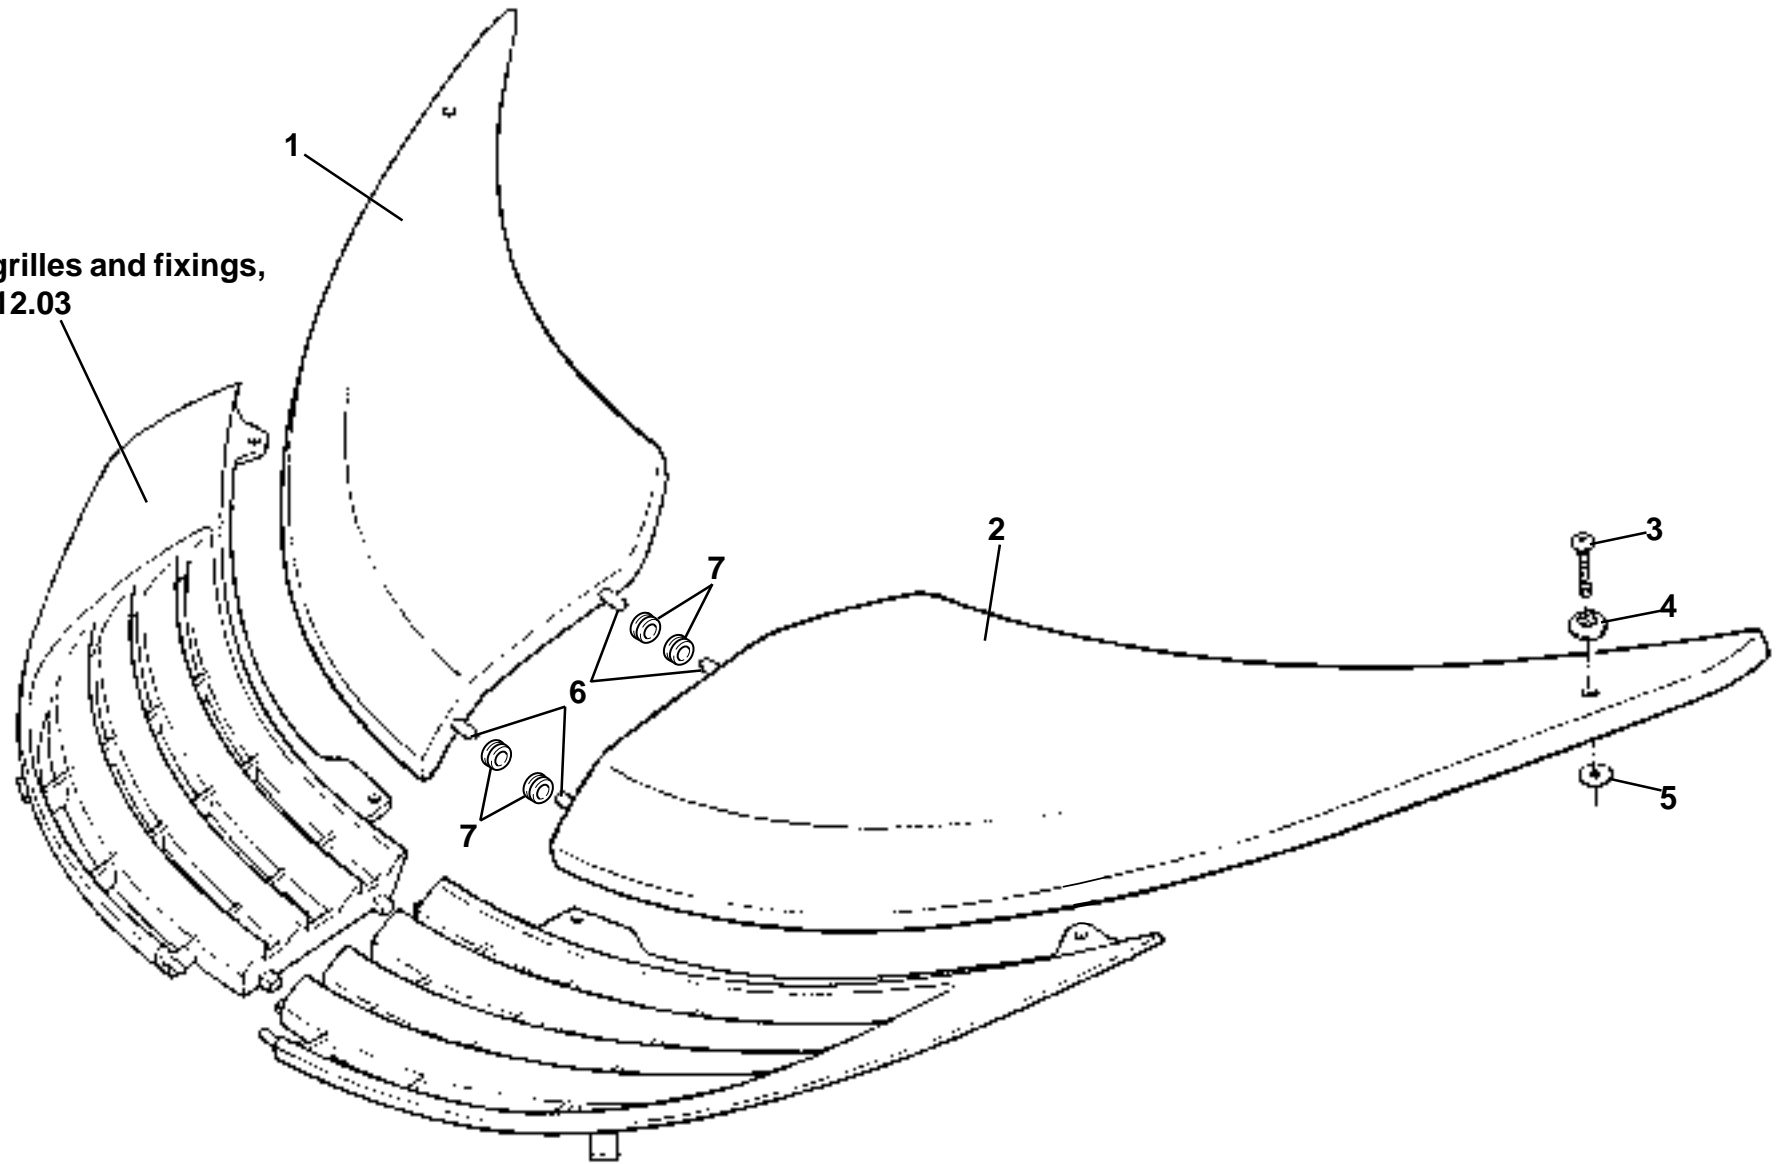

For grilles and fixings,
see 12.03

ELISE

10.09a

Service Parts List **ELISE**

Function Code 10.09a Front Services Access Panels

<u>Dep</u>	<u>Part Description</u>	<u>Remarks</u>	<u>Option</u>	<u>Part Number</u>	<u>Qty</u>
01	Front Access Panel, RH		Elise	B120B0042J	1
01a	Front Access Panel, RH, primed	Not illustrated	Exige A122B0028K R/B	B122B0028K	1
01b	Front Access Panel, carbon fibre, RH	Not illustrated	Exige Cup 260, '09 MY	A128B4030K	1
02	Front Access Panel, LH		Elise	B120B0043J	1
02a	Front Access Panel, LH, primed	Not illustrated	Exige A122B0027K R/B	B122B0027K	1
02b	Front Access Panel, carbon fibre, LH	Not illustrated	Exige Cup 260, '09 MY	A128B4029K	1
03	Screw, M5 x 20, button. skt. hd. S/S, panel fix.		6 off for Exige	A082W7173F	2
03a	Screw, M5 x 16, skt. button hd. black., panel fix.		Exige Stealth/Skura	A128W5003F	6
04	Escutcheon, screw to panel		6 off for Exige	B340B0123F	2
04a	Escutcheon, screw to panel, black		Exige Stealth/Skura	A128B0289F	6
05	Washer, retaining, screw to panel		6 for off Exige	A111J6016F	2
06	Locator Pin, access panel to clamshell spine	Bonded to panel		B120B0108F	4
07	Grommet, pin to clamshell			X036B6010Z	4