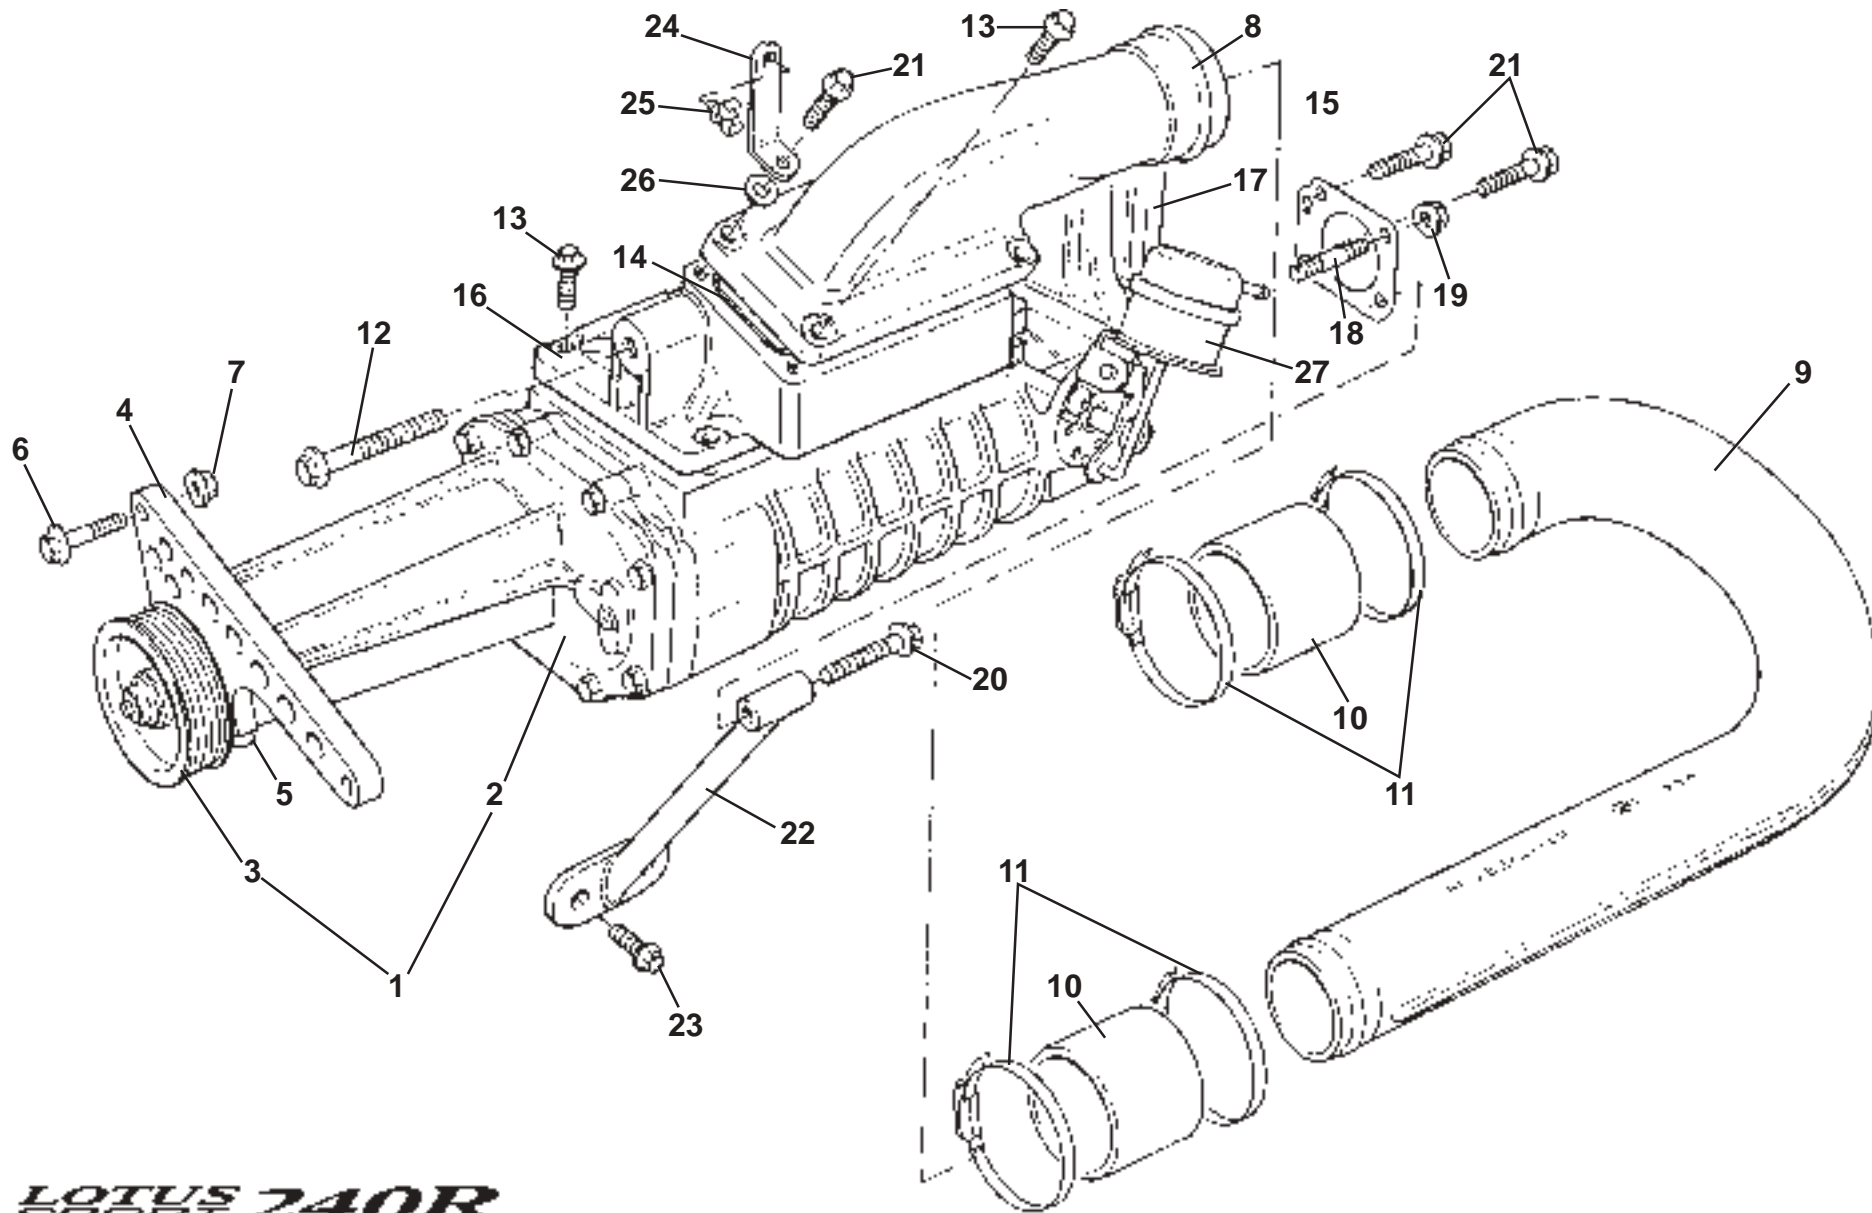

Service Parts List

LOTUS SPORT 240R

Function Code 42.07d Inlet Manifold, Supercharged Engine

<u>Dep</u>	<u>Part Description</u>	<u>Remarks</u>	<u>Option</u>	<u>Part Number</u>	<u>Qty</u>
01	Inlet Manifold			DLS3E0032J	1
02	Pipe, intercooler to inlet manifold			ALS3E6045F	1
03	Hose, pipe to intercooler/manifold			BLS3E6043F	2
04	Hose Clamp, 2.5" ID x 60mm, hose fixing			ALS3E6060F	4
05	Gasket, inlet manifold			A120E6342S	1
06	Bolt, M8 x 30 x 1.25, flg. hex. hd.,			ALS3E6062F	3
07	Bolt, M8 x 40 x 1.25, flg. hex. hd. lower RH fixing	Also retains intercooler bracket		A120E6325S	1
08	Stud, M8, lower centre fixing			B111E6081S	1
09	Nut, flange, M8, lower centre fixing			A120E6327S	1

LOTUS
SPORT 240R

42.09