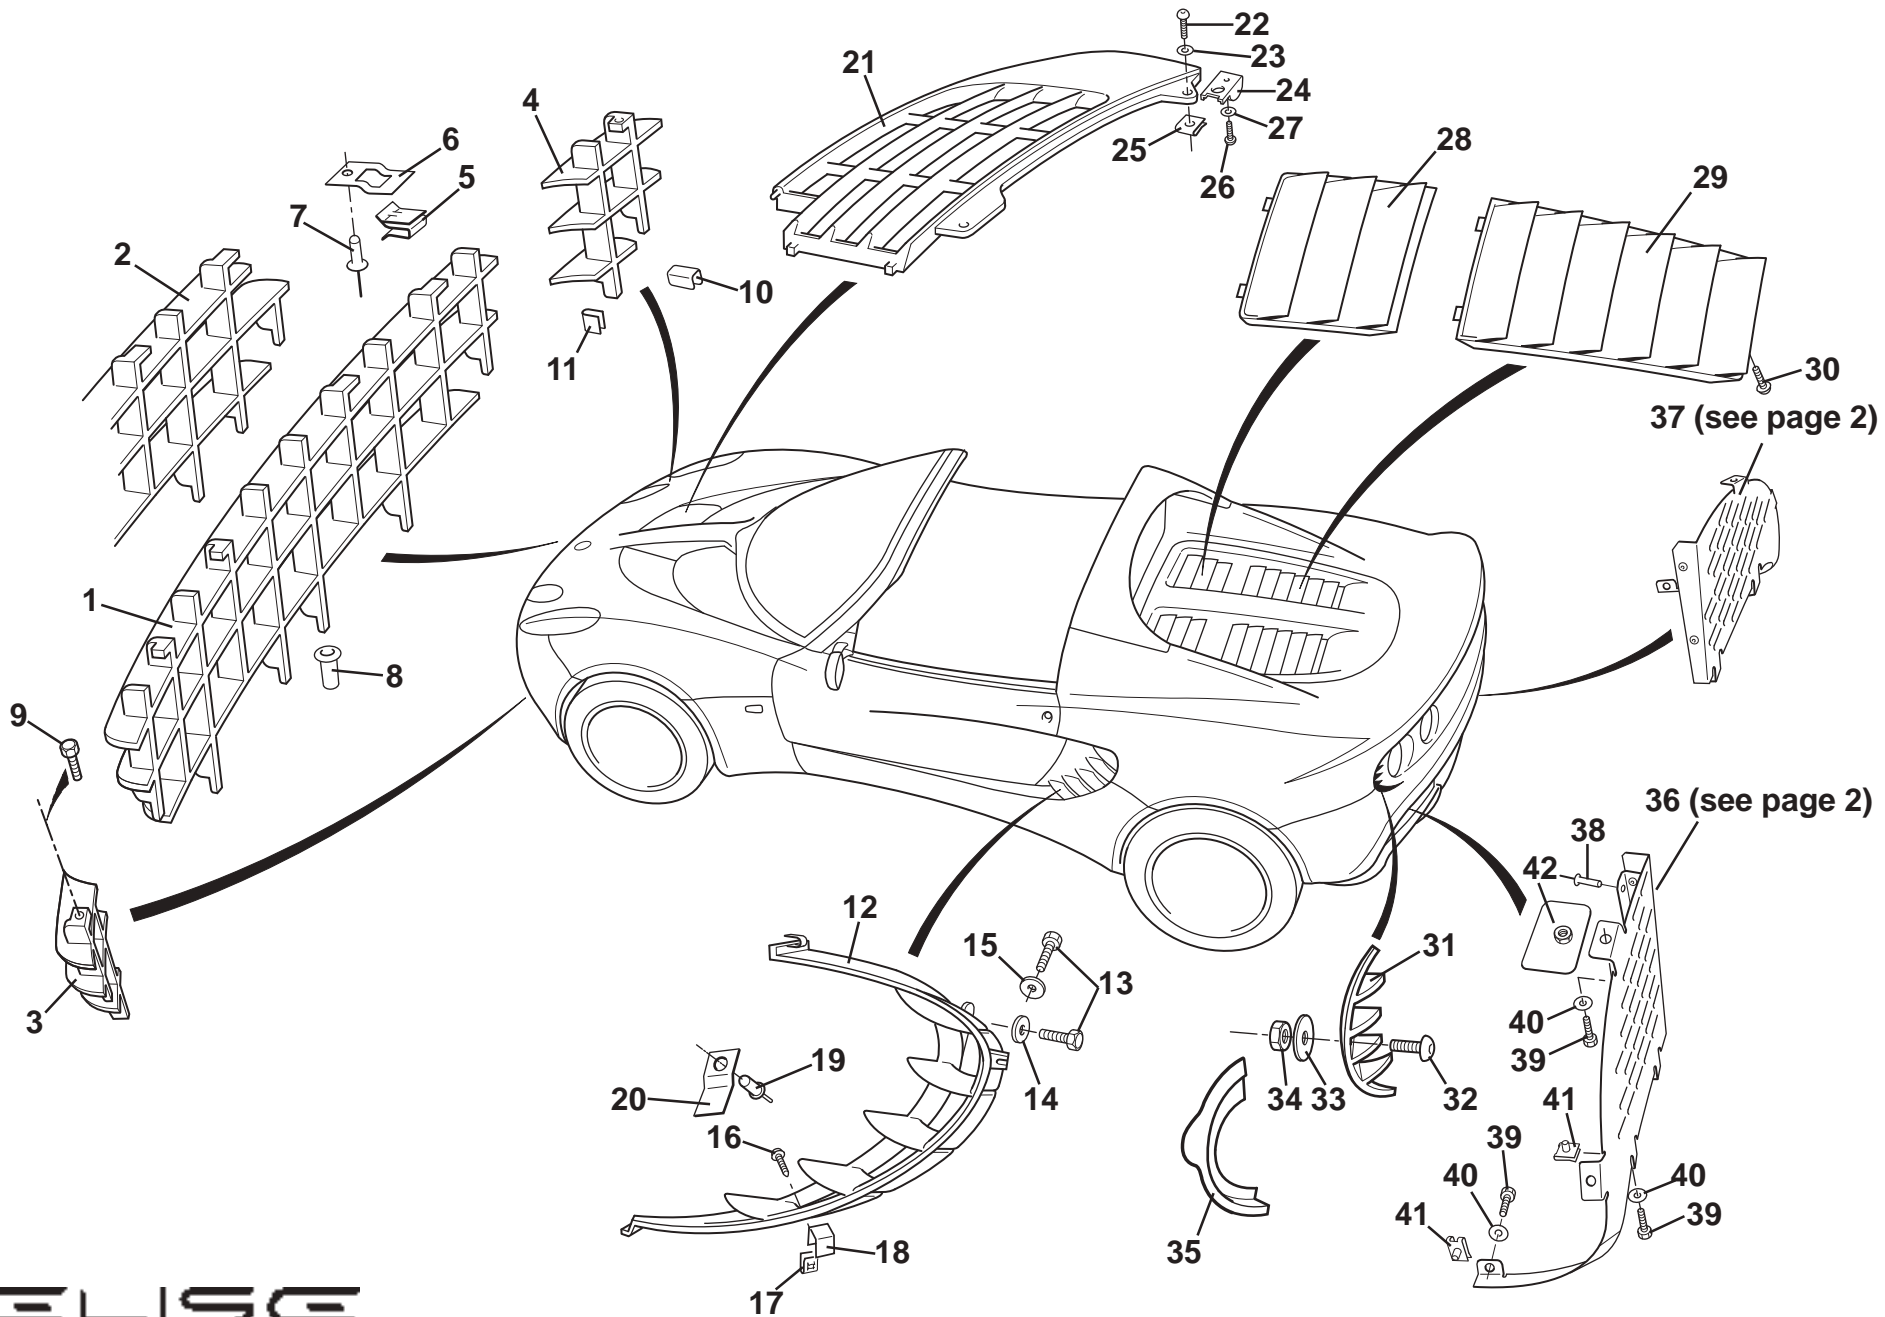

Service Parts List

ELISE

Function Code 12.02c Dust and Shower Covers

<u>Dep</u>	<u>Part Description</u>	<u>Remarks</u>	<u>Option</u>	<u>Part Number</u>	<u>Qty</u>
01	Cover Shower Cap	CR logo	Elise Club Racer '11` MY	A120X6001F	1
01a	Cover Shower Cap	Lotus logo	Elise S Club Racer	B120X6001F	1

ELISE

ELISE
12.03 page1

Updated 1st April 2014