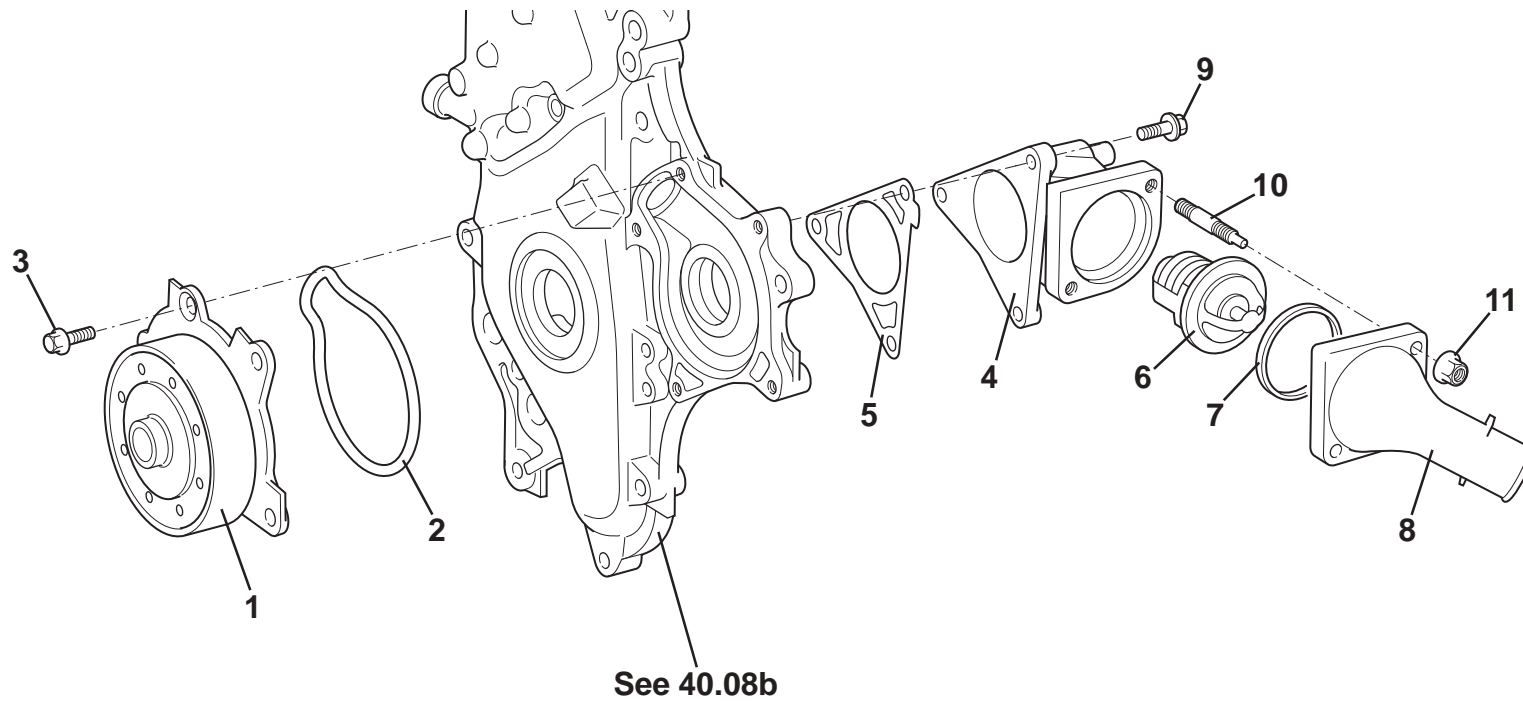

ELISE
40.13c

Updated 12th May 2010

Service Parts List **ELISE**

Function Code 40.13c Water Pump Assy. Thermostat, Elise 2011 MY, 1ZR, 2ZR

<u>Dep</u>	<u>Part Description</u>	<u>Remarks</u>	<u>Option</u>	<u>Part Number</u>	<u>Qty</u>
01	Water Pump Assembly			A120E7169S	1
02	Gasket, water pump			A120E7175S	1
03	Bolt, hex. flg. hd., pump to timing cover			A132E6468S	5
04	Thermostat Housing			A120E7177S	1
05	Gasket, thermostat housing			A120E7179S	1
06	Thermostat			A120E7265S	1
07	Gasket, thermostat			A120E7178S	1
08	Inlet Spigot, thermostat			A120E7176S	1
09	Bolt, hex. flg. hd., housing to timing cover			A132E6468S	3
10	Stud, hosing to outlet			A120E7241S	2
11	Nut, flange, housing to outlet			A132E6473S	2

ELISE

Function Code: 40.13c, Page: 1

Updated 27th September 2012