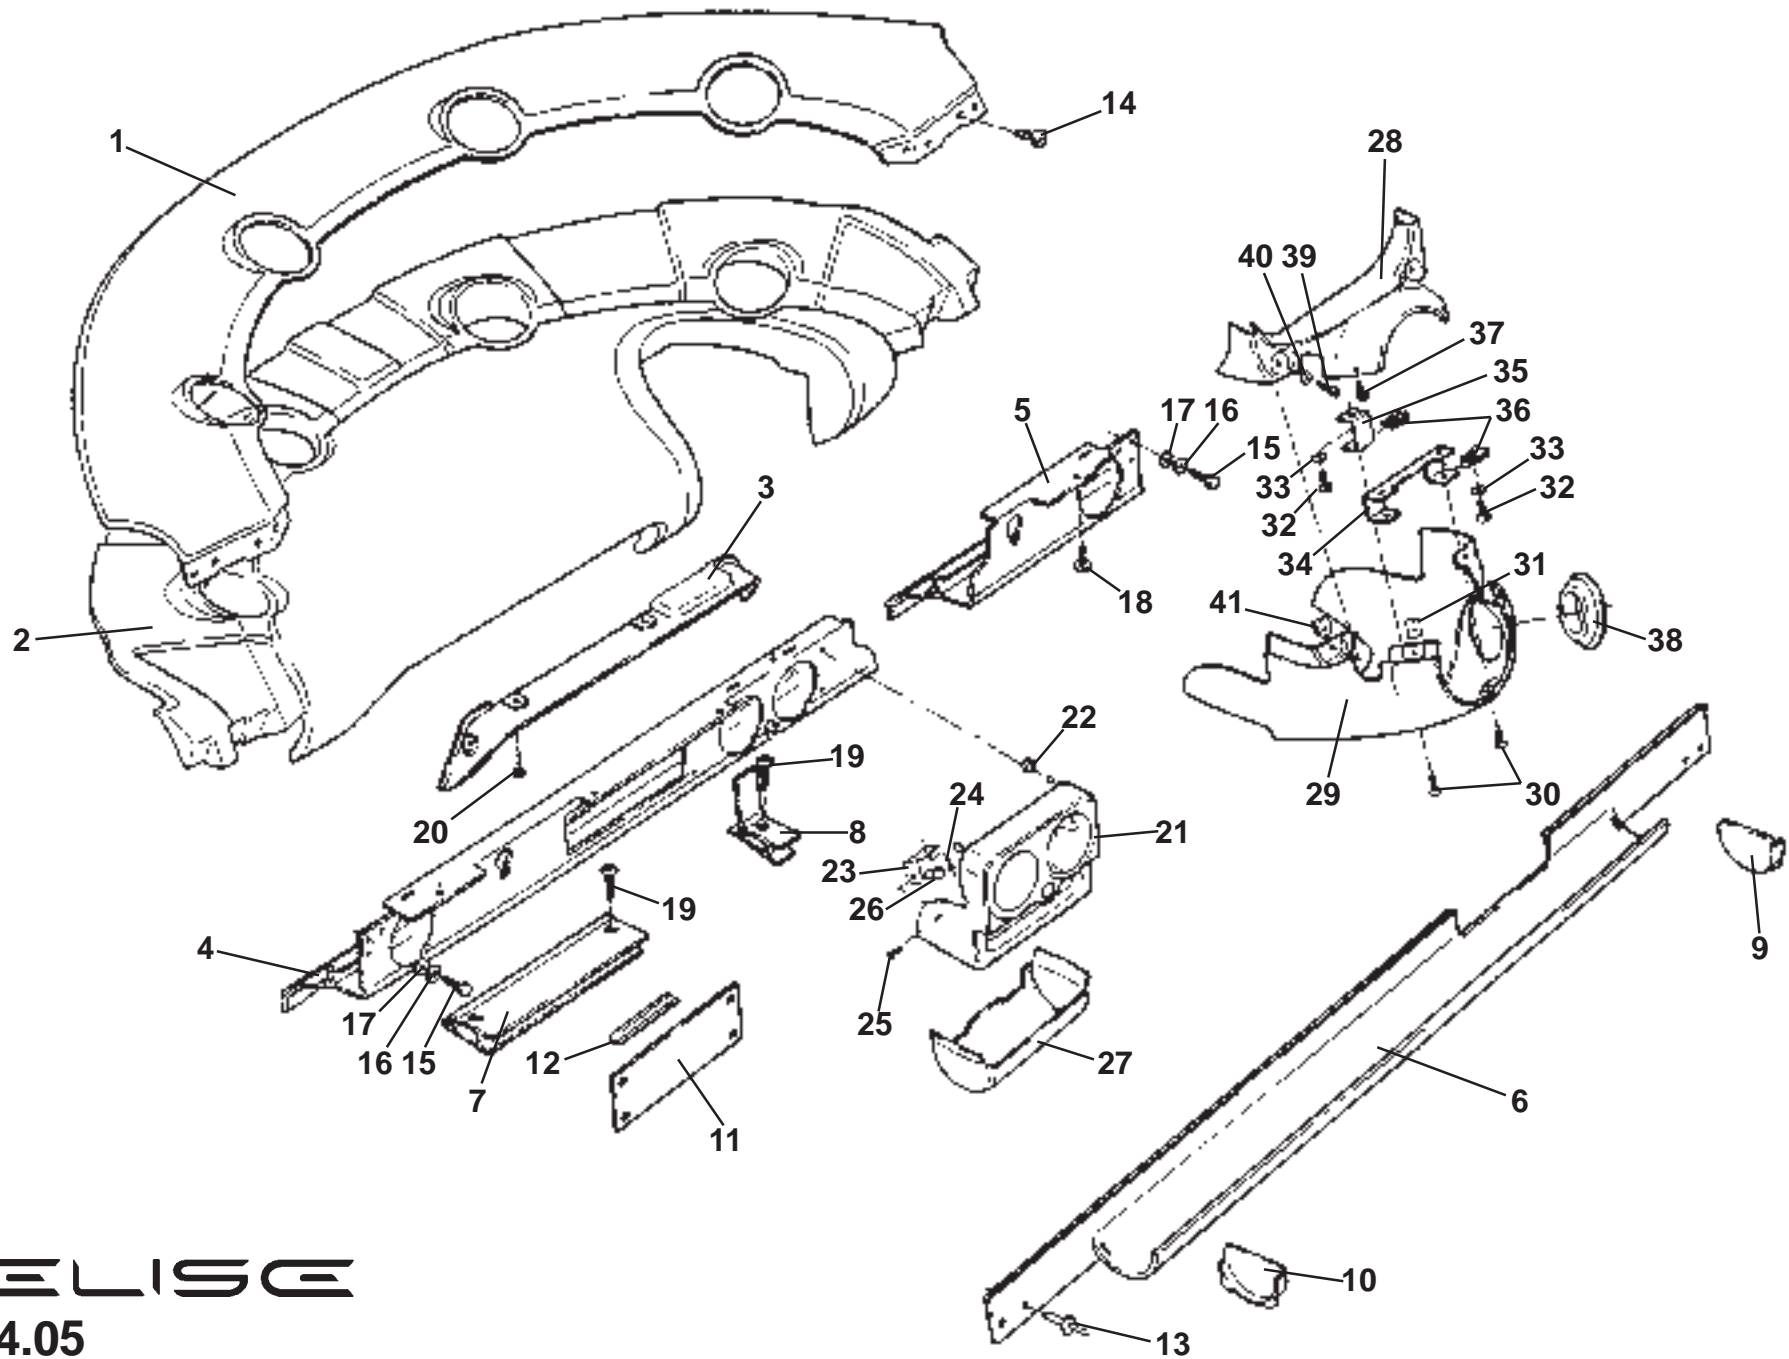

ELISE
14.05

Function Code 14.05 Fascia Structure & Supporting Hardware

<u>Dep</u>	<u>Part Description</u>	<u>Remarks</u>	<u>Option</u>	<u>Part Number</u>	<u>Qty</u>
01	Capping Panel, fascia top			A117U0014F	1
02	Fascia Top Panel, grey synthetic leather, RHD			A117U0303J	1
02b	Fascia Top Panel, grey synthetic leather, LHD			A117U0306J	1
03	Trim Panel, FLV recess, RHD			A117U0300F	1
03a	Trim Panel, FLV recess, LHD			A117U0299F	1
04	Dash Panel Upper, passenger, RHD	With aperures for FLV adaptors		A117U0294F	1
04a	Dash Panel Upper, passenger, LHD	With aperures for FLV adaptors		A117U0293F	1
05	Dash Panel Upper, driver, RHD	With aperure for FLV adaptor		B117U0292F	1
05a	Dash Panel Upper, driver, LHD	With aperure for FLV adaptor		B117U0291F	1
06	Dash Panel Lower/Stowage Shelf, RHD			D117U0032F	1
06a	Dash Panel Lower/Stowage Shelf, LHD			D117U0031F	1
06b	Foam Seal, self adhesive, radio supporting	Cut to fit		A082U6067F	2.1M
07	Bracket, dash support, passenger's side			B117U0022F	1
08	Bracket, dash suport, driver's side			A116U0096F	1
09	Closing Panel, stowage shelf, RH			B117U0028F	1
10	Closing Panel, stowage shelf, LH			B117U0027F	1
11	Blanking Panel, radio aperture			A100V6070F	1
12	Edging Strip, radio protection	Fitted to item 7, cut to fit		B075U6054V	As req.
13	Pop Rivet, dash panel lower to chassis			A085W6259F	4
14	Screw, No.6 x 3/4", flg hd., pozi. black, capping panel fix.			A075W5028Z	4
15	Screw, M6 x 16, hex. hd., panel to chassis			A075W1028Z	4