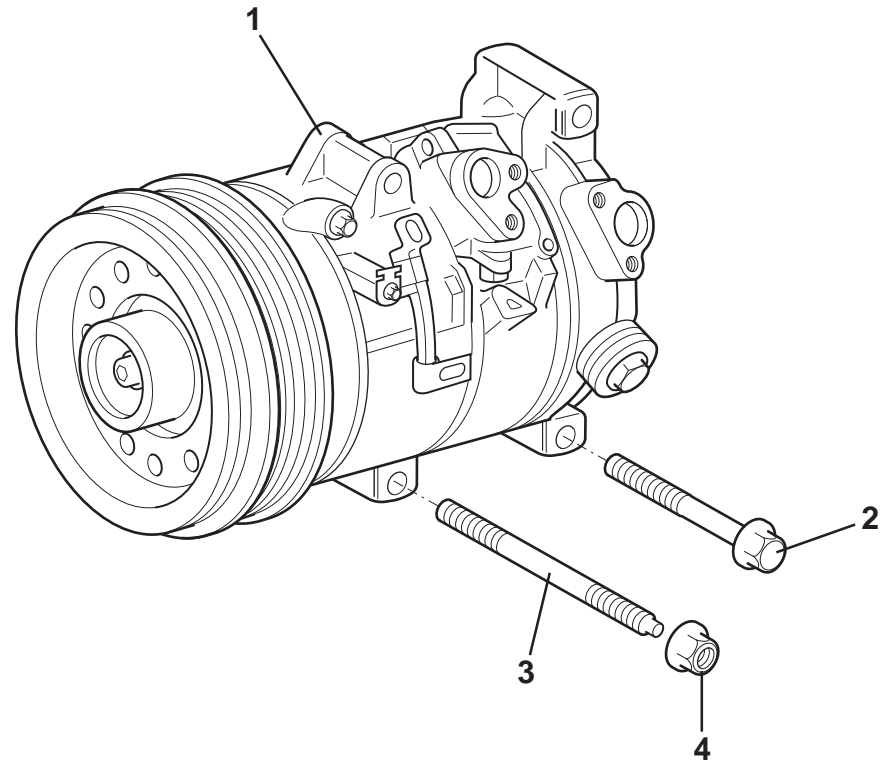

ELISE

40.23c

Updated 12th May 2010

Service Parts List **ELISE**

Function Code 40.23c AC Compressor, Elise 2011 MY on, 1ZR, 2ZR

<u>Dep</u>	<u>Part Description</u>	<u>Remarks</u>	<u>Option</u>	<u>Part Number</u>	<u>Qty</u>
01	AC Compressor			A120E7222S	1
02	Bolt, hex. flg. hd., compessor to engine			A120E7236S	2
03	Stud, compessor to engine			A120E223S	2
04	Nut, flange, compessor to engine			A132E6474S	2

ELISE

Function Code: 40.23c, Page: 1

Updated 27th September 2012