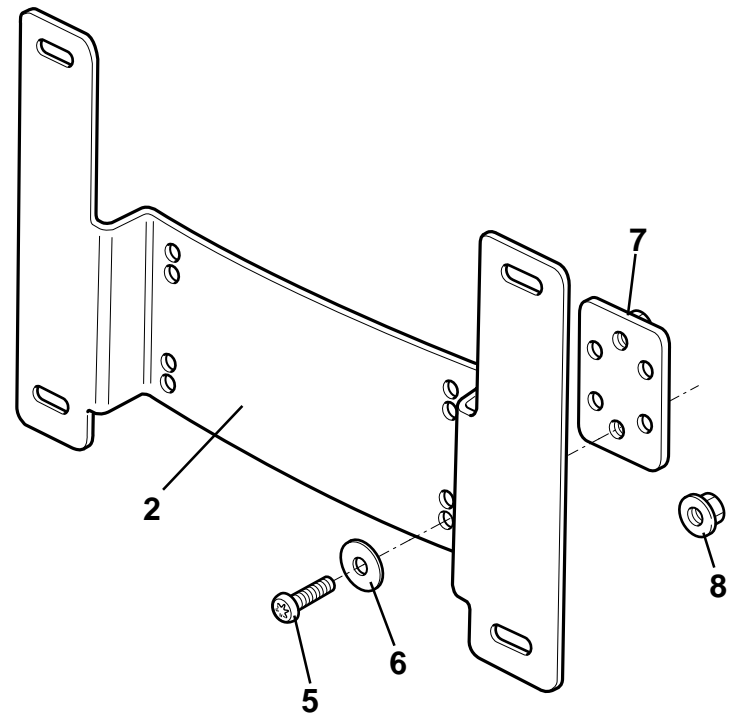

ELISE
12.07

Service Parts List

ELISE

Function Code 12.07 Licence Plate Mountings

<u>Dep</u>	<u>Part Description</u>	<u>Remarks</u>	<u>Option</u>	<u>Part Number</u>	<u>Qty</u>
01	Licence Plate Plinth, front		Japan only	A117B0410F	1
02	License Plate Plinth, front, federal	Screw type fixing	USA/Canada	A121U0170F	1
02a	License Plate Plinth, front, federal	Not illustrated, stud type fixing*	USA/Canada	B121U0001F	1
02b	License Plate Plinth, front, federal	Not illustrated,	Exige	A128B0287F	1
03	Nyloc Nut, M6, thin, plinth to clamshell	4 off, USA	Japan + USA stud type	A907E6285F	2
04	Washer, flat, M6 x 25, x 1.4, plinth to clamshell	4 off, USA	Japan + USA stud type	B075W4017Z	2
05	Screw, M6 x 16, pan, torx hd. S/S, plinth & plate fixing	4 off for rear plate mounting	USA/Canada	A117W2213F	12
06	Washer, flat, M6 x 15 x 1.5, S/S black, plinth to clamshell		USA/Canada	A082W4133F	4
07	Nutplate, M6, plinth to splitter panel	For bonding in place	Exige, USA/Canada	A121B0119F	2
08	Nut, M6, flange, whiztight, plinth to clamshell		Elise, USA/Canada	A121W3196F	4

*When obsolete, replaced by A121U0170F, so need to also order 4x item 5 & 6 as this does not come with studs and item 7 if required.

ELISE