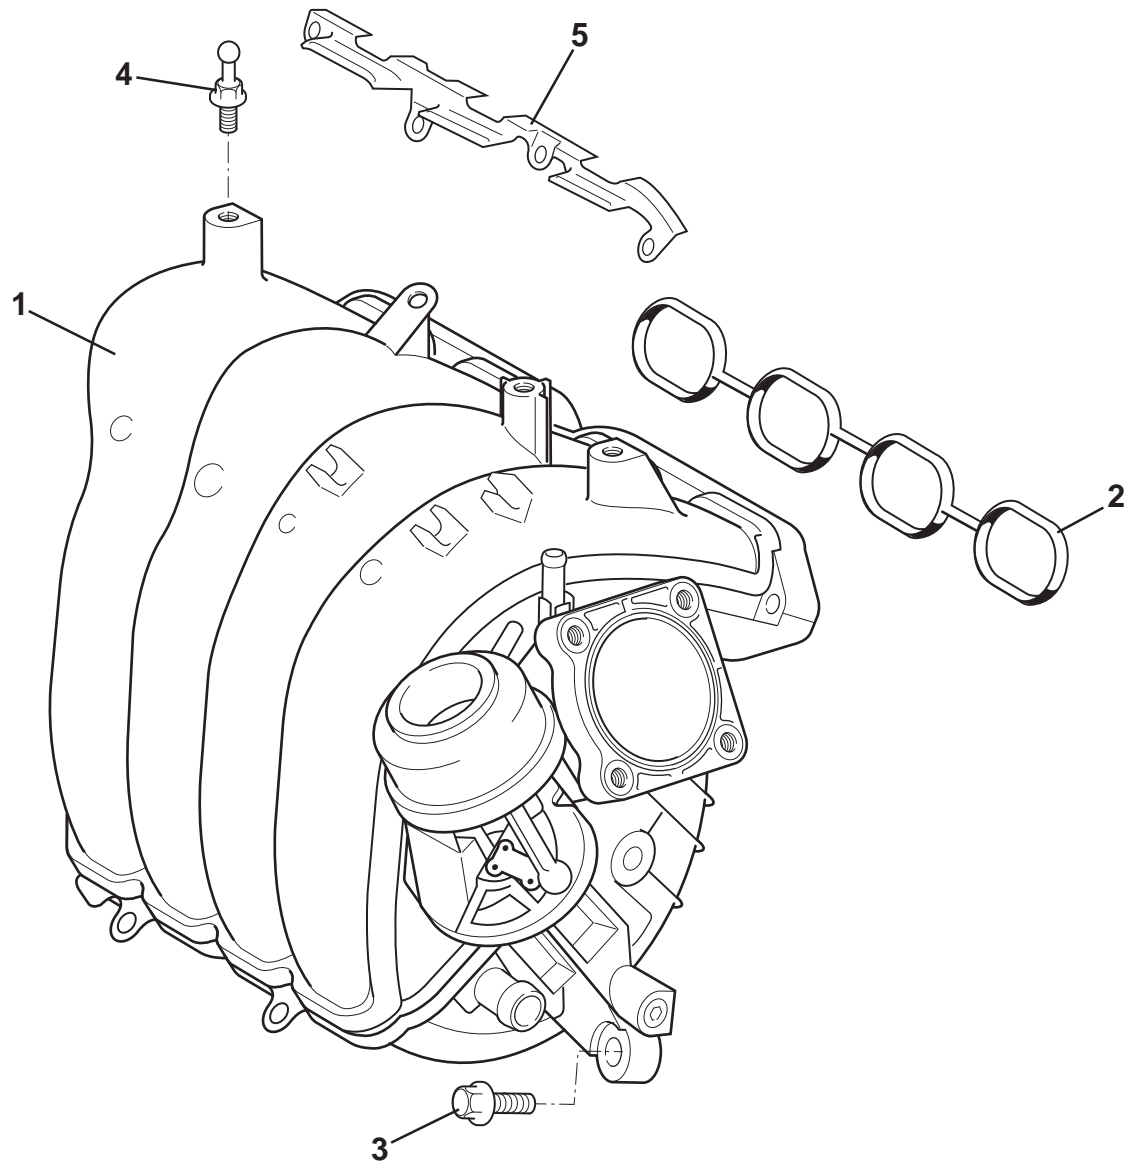

ELISE
42.07e

Updated 12th May 2010

Service Parts List **ELISE**

Function Code 42.07e Inlet Manifold, Plenum & gaskets, Elise 2011 MY, 1ZR powertrain

<u>Dep</u>	<u>Part Description</u>	<u>Remarks</u>	<u>Option</u>	<u>Part Number</u>	<u>Qty</u>
01	Inlet Manifold			A120E7184S	1
02	Gasket, inlet manifold			A120E7190S	1
03	Bolt, hex. flg., hd., manifold to head			A120E7238S	5
04	Bolt, special, cover retention			A120E7232S	2
05	Spreader Plate, manifold to head			A120E7185S	1