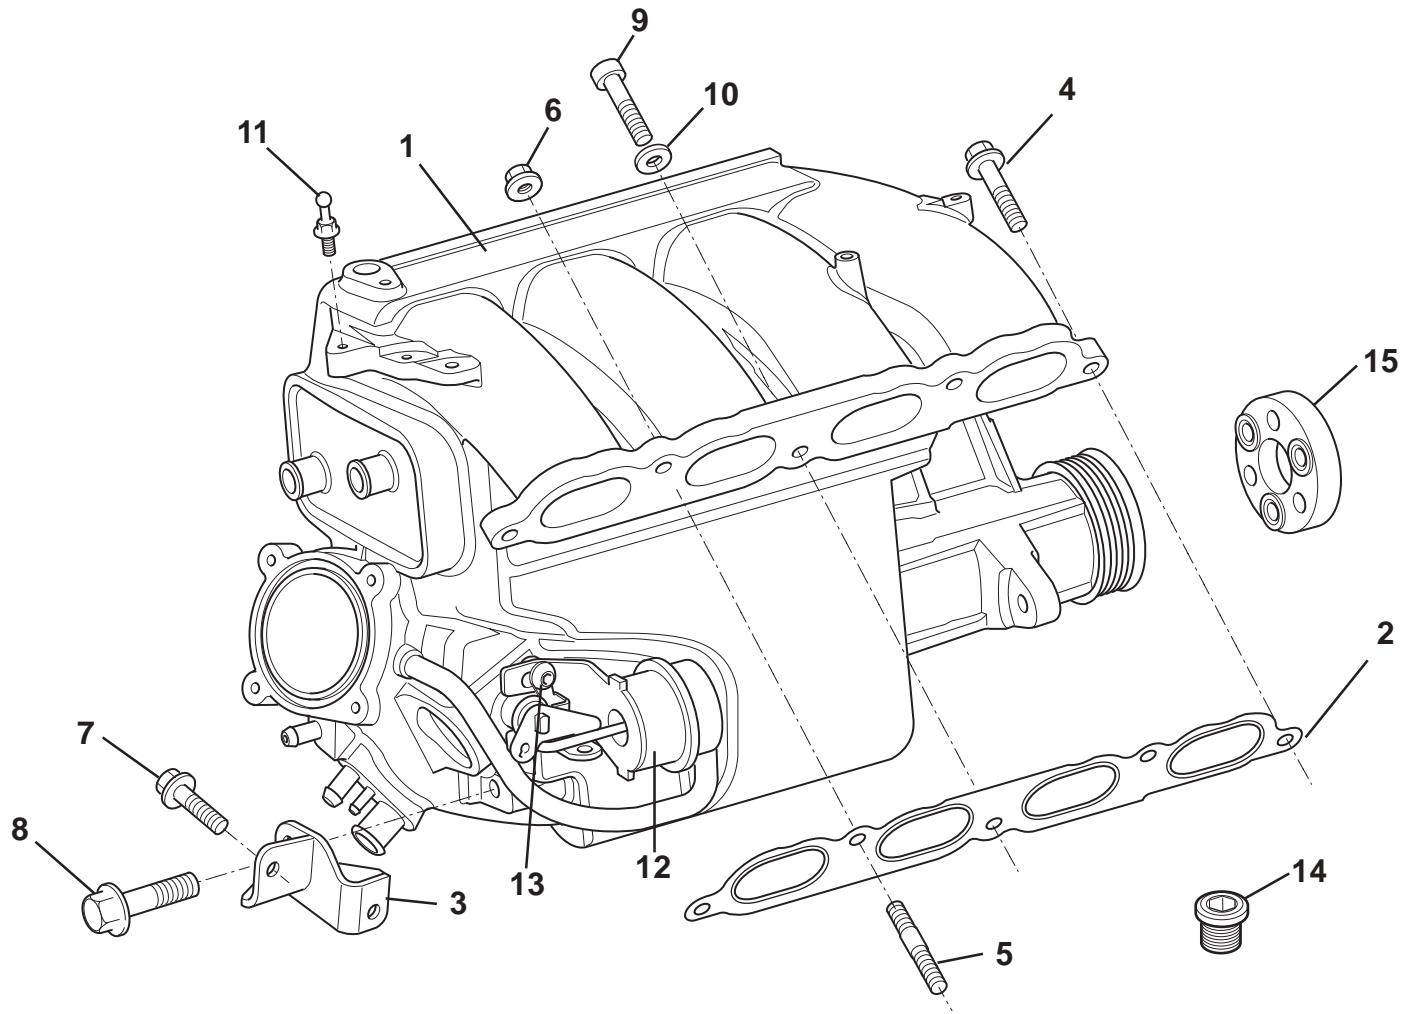

ELISE

42.09b

Updated 27th September 2012

Service Parts List **ELISE**

Function Code 42.09b Supercharger 2ZR

<u>Dep</u>	<u>Part Description</u>	<u>Remarks</u>	<u>Option</u>	<u>Part Number</u>	<u>Qty</u>
01	Supercharger Assembly			B120E0135H	1
02	Manifold Gasket			A120E0143F	1
03	Rear Support Bracket, supercharger			A120E0154F	1
04	Bolt M8 x 30, hex. flg. Hd.			A116W5245F	2
05	Stud M8			A120E6619S	2
06	Nut, flange, M8			A111W3154F	2
07	Bolt M8 x 25, hex. flg. Hd.			A132W5006F	2
08	Bolt M10 x 25, hex. flg. Hd.			A132W5008F	1
09	Screw M8 x 30, cap hd, supercharger to cylinder head	Centre fixing		A117W7215F	1
10	Washer M8, supercharger to cylinder head			A111W4175F	1
11	Bolt, special, cover retention			A120E7232S	2
12	Bypass Actuator Valve, vacuum			A120E6513S	1
13	Bolt, button hd., bypass actuator retention			A128E6019S	1
14	Plug, oil filler			A128E6015S	1
15	Moly-gard Coupler, nose to supercharger			A128E6016S	1
16	Oil Fill Kit	Not illustrated includes oil & plug		A128E6014S	1