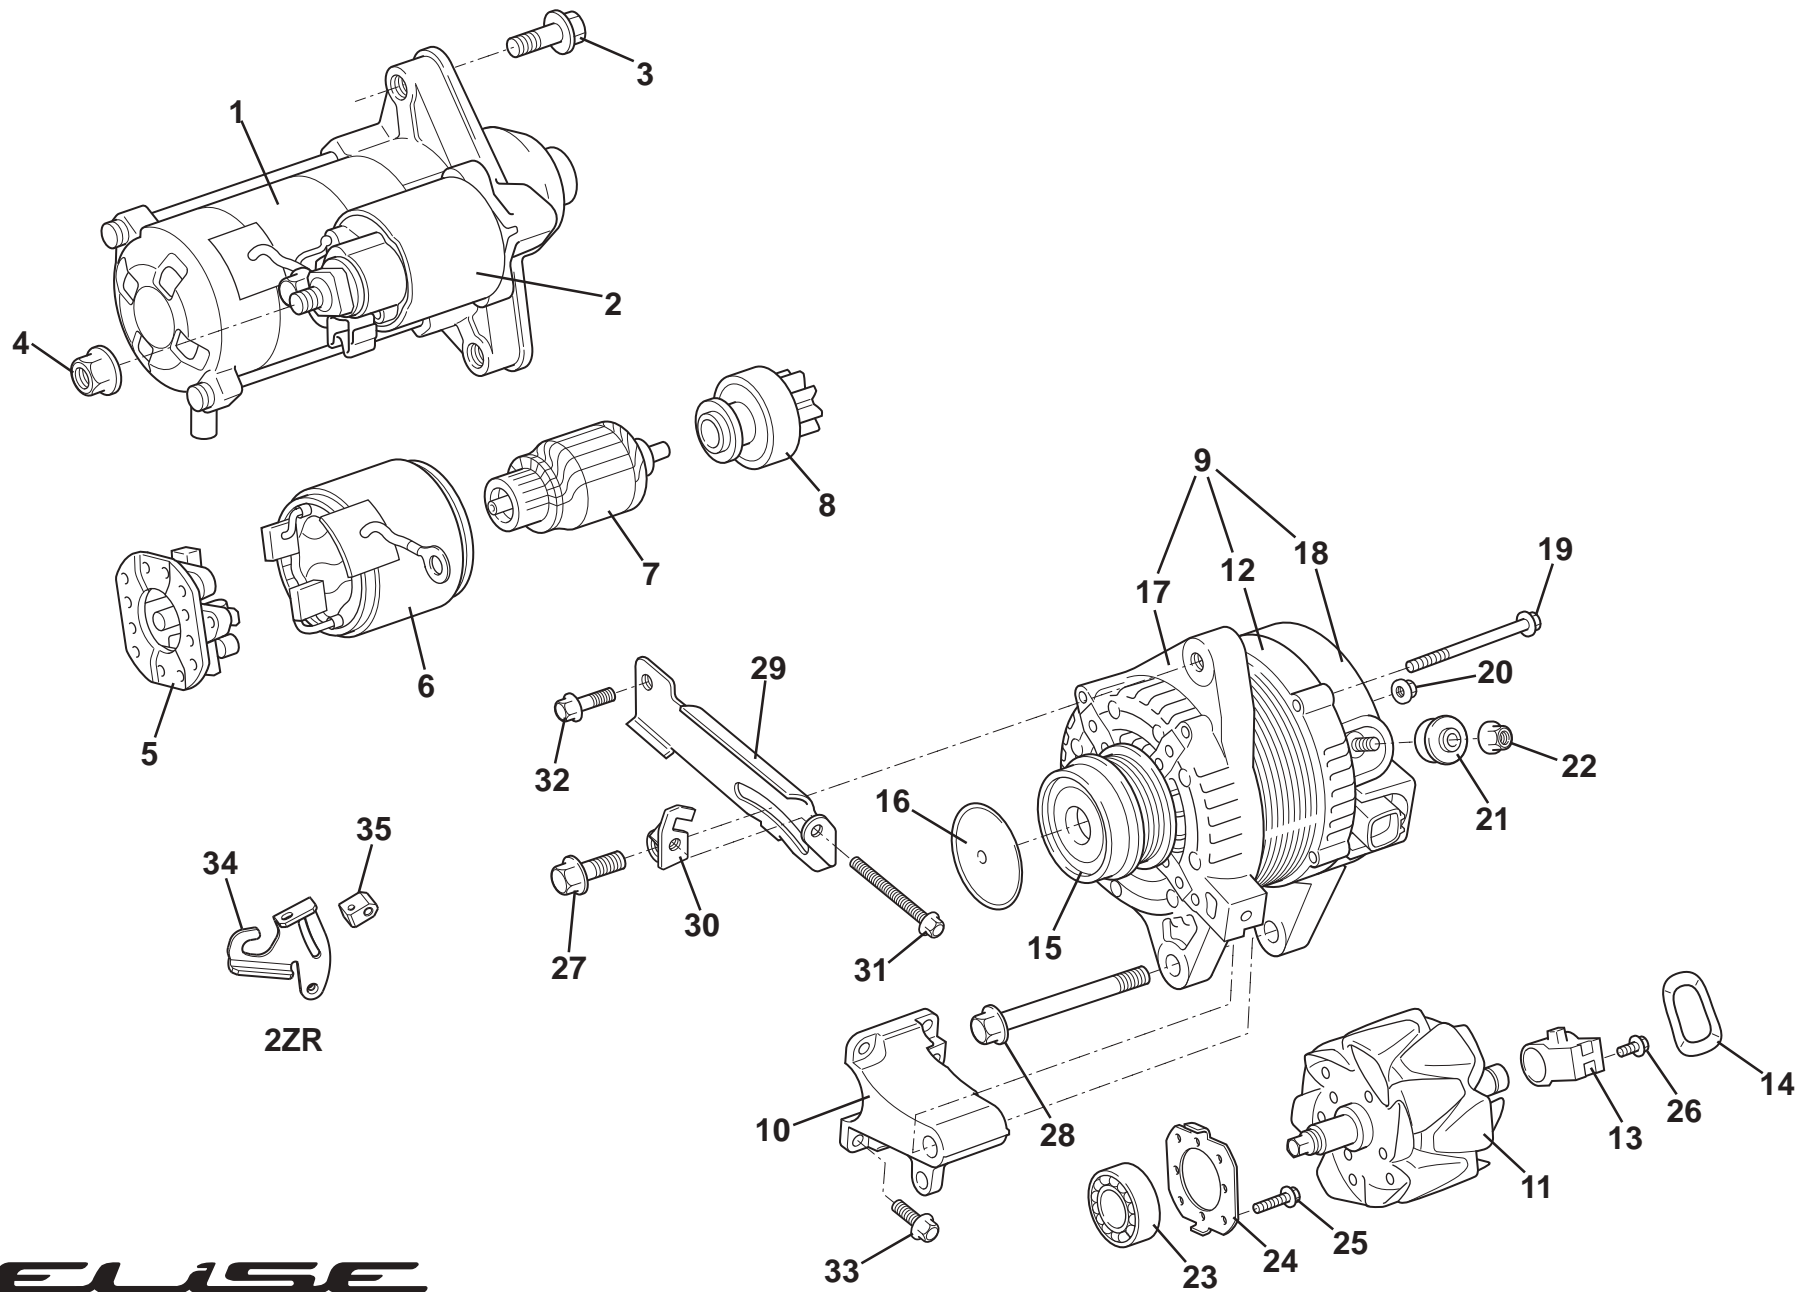

ELSE

40.19c

Updated 27th September 2012

Service Parts List **ELISE**

Function Code 40.19c Alternator and Starter Motor, Elise 2011 MY on, 1ZR, 2ZR

<u>Dep</u>	<u>Part Description</u>	<u>Remarks</u>	<u>Option</u>	<u>Part Number</u>	<u>Qty</u>
01	Starter Motor			A120E7218S	1
02	Solenoid Switch Assembly			A120E7220S	1
03	Bolt, hex. flg. hd., motor retaining			A120E6402S	2
04	Nut, flange, cable to solenoid			A120E6401S	1
05	Holder Assembly, starter brush			A131E6146S	1
06	Yoke Assembly, starter			A120E7219S	1
07	Armature Assembly, starter			A131E6136S	1
08	Clutch Assembly, starter			A131E6134S	1
09	Alternator, 12V 100Ahr			A120E7208S	1
10	Bracket, alternator		1ZR	A120E7133S	1
11	Rotor Assembly, alternator			A120E7211S	1
12	Coil Assembly, alternator			A120E7212S	1
13	Holder Assembly, alternator			A120E7213S	1
14	Washer, wavy			A120E7214S	1
15	Pulley/Clutch Assembly			A120E7216S	1
16	Cap, pulley			A120E7217S	1
17	Housing Assembly, front	Includes items: 23, 24, 25		A120E7209S	1
18	Cover Assembly, rear			A120E7207S	1

ELISE

Function Code: 40.19c, Page: 1

Updated 27th September 2012