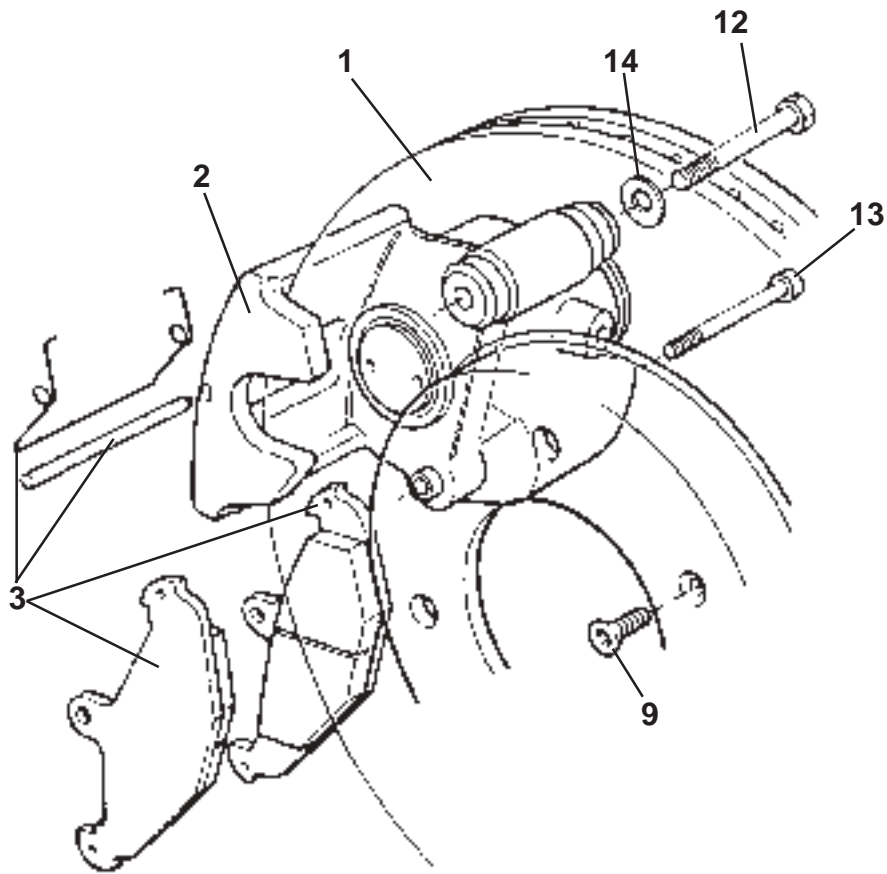

ELISE

Function Code: 32.05, Page: 2

Updated 3rd February 2014

Function Code 32.05 Upper Column, Steering Wheel

<u>Dep</u>	<u>Part Description</u>	<u>Remarks</u>	<u>Option</u>	<u>Part Number</u>	<u>Qty</u>
23b	Steering Wheel Assembly, SIR, leather and suedetex.	Includes rotary connector	Elise Club Racer 1ZR,2ZR Exige Club Racer	A120U0175F	1
24	Shear Bolt, steering lock			A111H6026S	2
25	Boss, foam, non-airbag	Non-airbag option	Exige Cup 260	A128B0163J	1
		*Trimmed crash pad no longer available, order standard and trim locally			