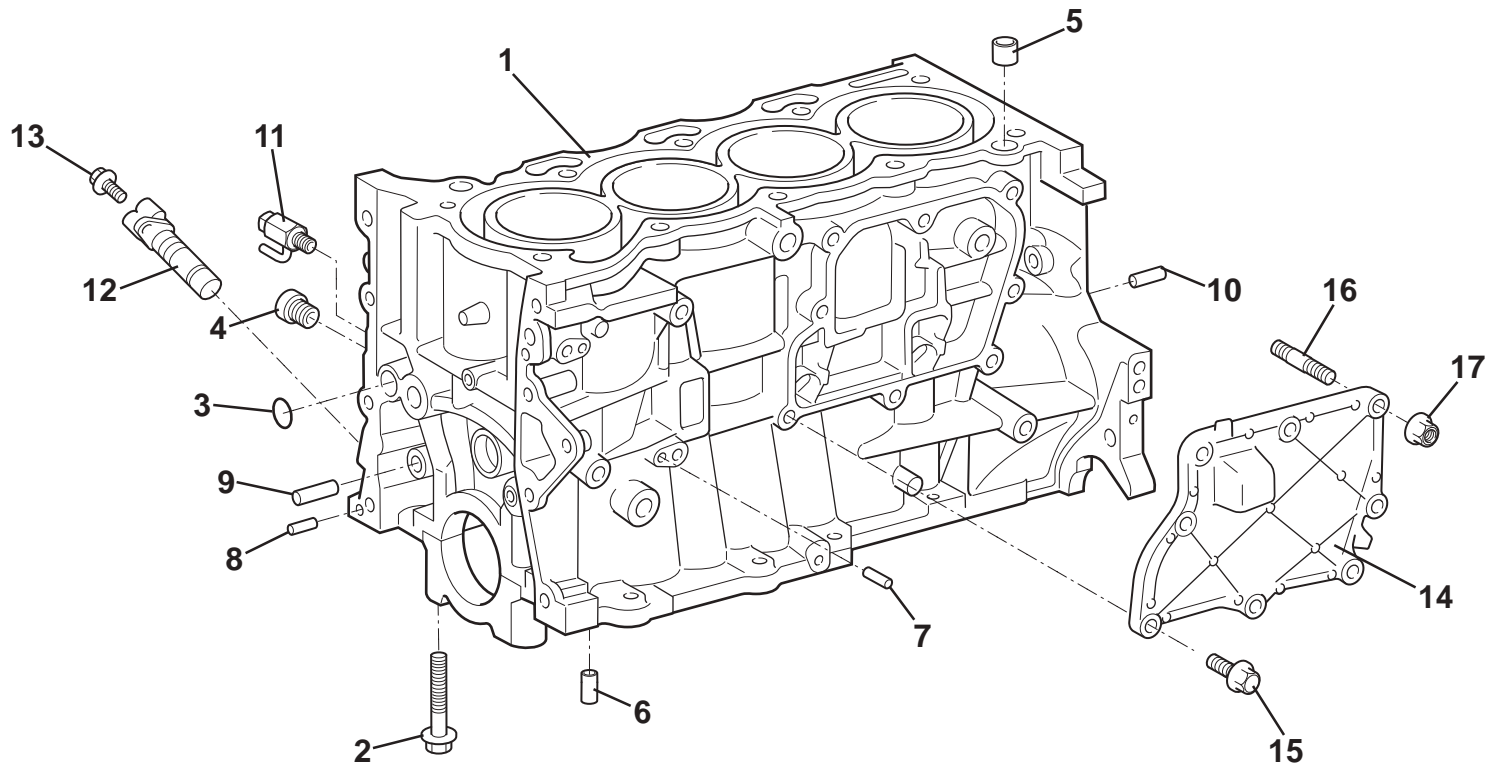

ELISE

40.01d

Updated 12th May 2010

Service Parts List **ELISE**

Function Code 40.01d Engine Block, Elise 2011 MY, 1ZR, 2ZR

<u>Dep</u>	<u>Part Description</u>	<u>Remarks</u>	<u>Option</u>	<u>Part Number</u>	<u>Qty</u>
01	Cylinder Block Assembly		1ZR	A120E7002S	1
01a	Cylinder Block Assembly		2ZR	A120E6583S	1
02	Bolt, hex. flg. hd., main bearing cap to block			A120E7259S	10
03	'O' Ring, block to timing cover			A120E7289S	1
04	Blanking Plug, tapered			A120E7252S	1
05	Dowel, ring, block to head			A120E7247S	2
06	Dowel, ring, block to sump upper			A132E6156S	2
07	Dowel Pin			A132E6155S	2
08	Dowel Pin, short, timing cover			A132E6155S	2
09	Dowel Pin, long, timing cover			A132E6157S	2
10	Dowel Pin, block to transmission			A132E6158S	2
11	Drain Cock Assembly			A132E6159S	1
12	Sensor, crank position	Also see 17.06		A120E7268S	1
13	Screw, hex. flg. hd., sensor retention			A132E6478S	1
14	Crankcase Cover			A120E7125S	1
15	Bolt, hex, flg. hd., cover to block			A132E6467S	6
16	Stud, cover to block			A132E61157S	2
17	Nut, flange, cover to block			A132E6473S	2

ELISE

Function Code: 40.01d, Page: 1

Updated 21st November 2011