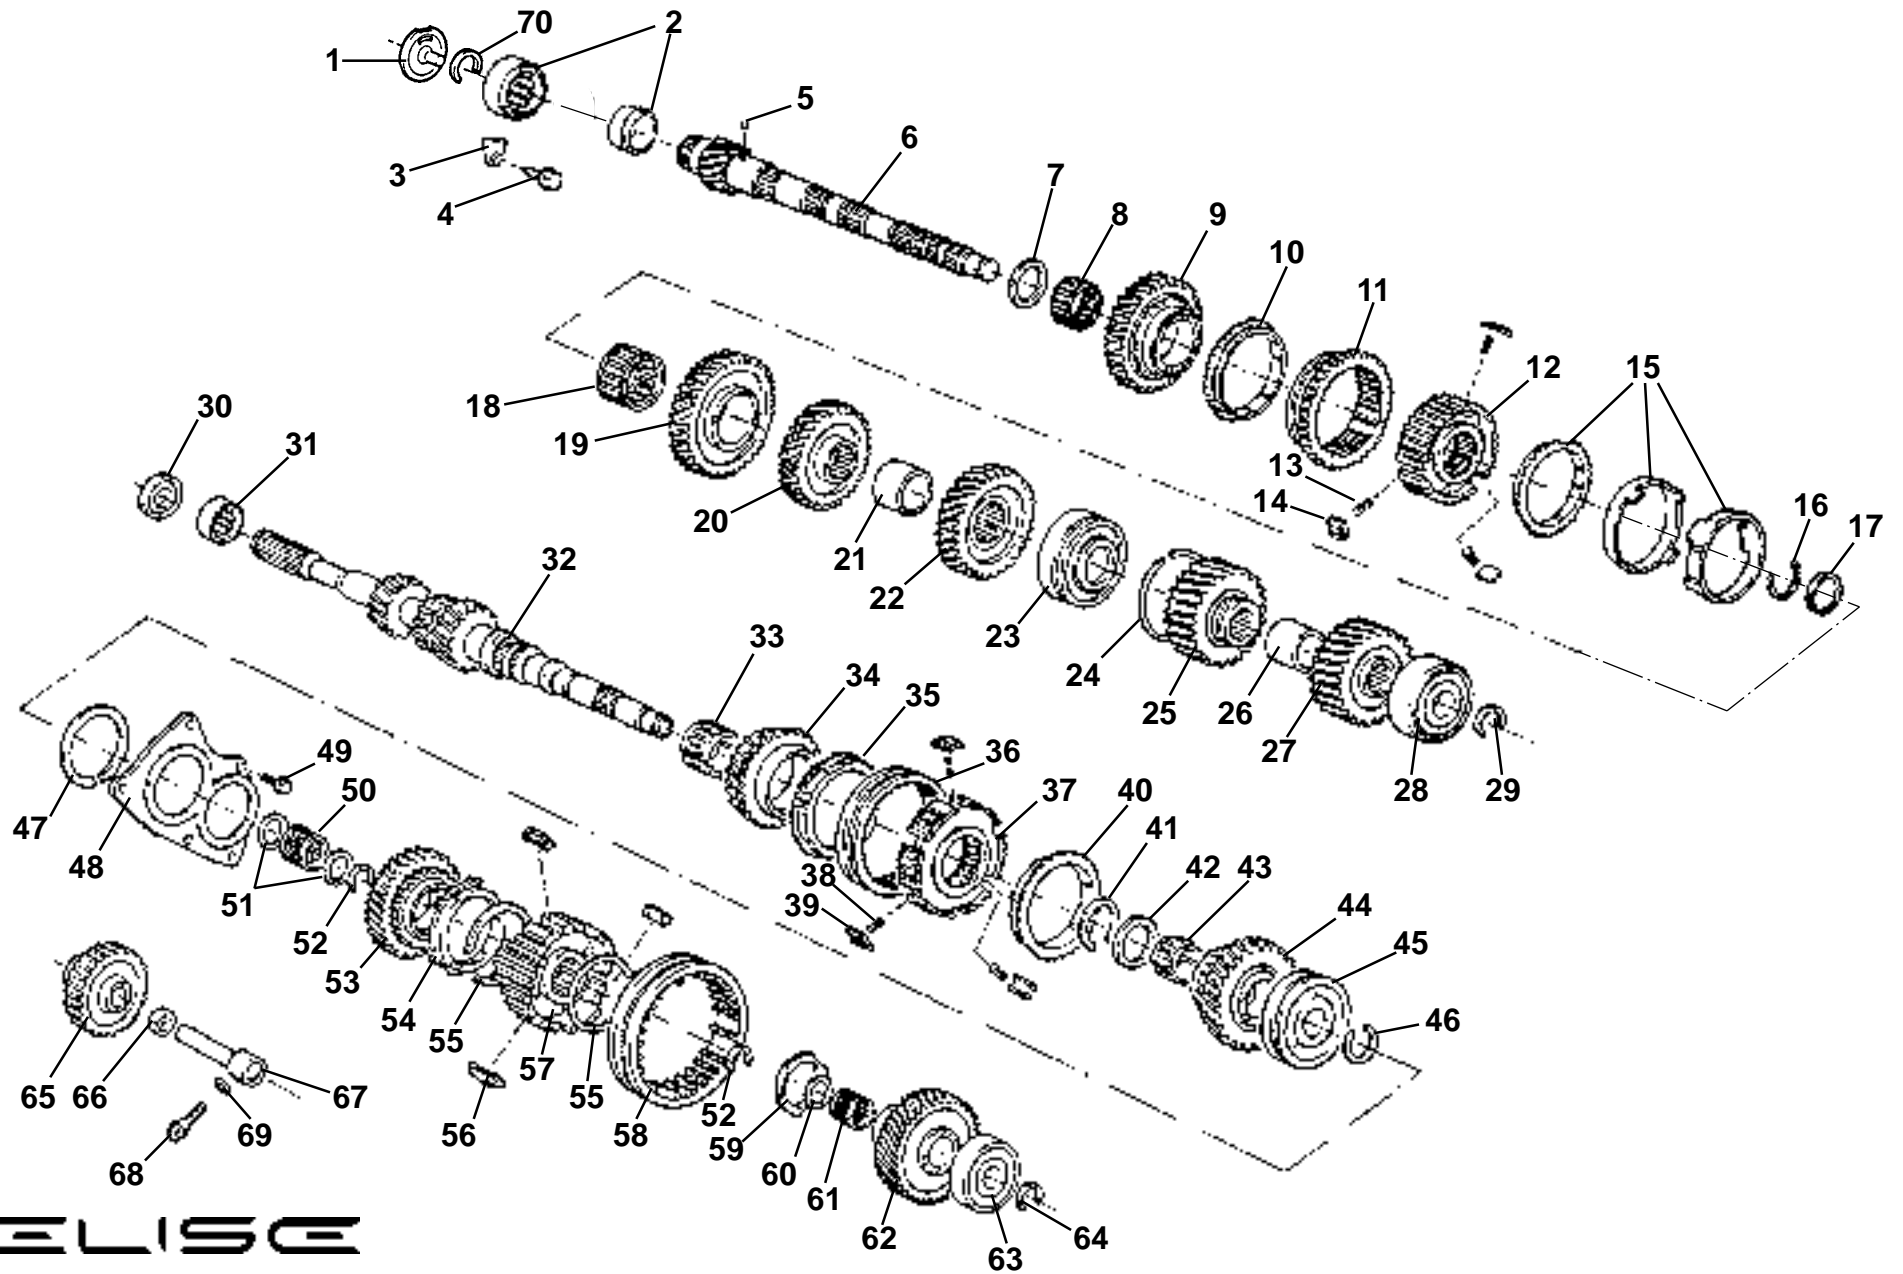

ELISE
47.07

2010/01

Service Parts List

ELISE

Function Code 47.07 Gears, Shafts & Bearings

<u>Dep</u>	<u>Part Description</u>	<u>Remarks</u>	<u>Option</u>	<u>Part Number</u>	<u>Qty</u>
01	Cover, output shaft			A120F6029S	1
02	Bearing, roller, output shaft front			A120F6007S	1
03	Plate, bearing retention			A120F6026S	1
04	Bolt, plate to casing			A120F6027S	1
05	Ball, output shaft			A120F6078S	1
06	Output Shaft			A120F6203S	1
07	Thrust Washer, 1st gear			A120F6077S	1
08	Bearing, needle roller, 1st gear			A120F6016S	1
09	1st Gear, driven			A120F6141S	1
10	Synchro Ring, 1st gear			A120F6074S	1
11	Reverse Gear, driven			A120F6071S	1
12	Synchro Hub, No. 1, 1st/2nd			A120F6072S	1
13	Spring, synchro key			A120F6076S	3
14	Synchro Key			A120F6073S	3
15	Synchro Ring Set, 2nd gear			A120F6075S	1
16	Snap Ring, hub to shaft, A, 2.50mm			A120F6082S	1
16a	Snap Ring, hub to shaft, B, 2.56mm			A120F6083S	1
16b	Snap Ring, hub to shaft, C, 2.62mm			A120F6084S	1

ELISE

Function Code: 47.07, Page: 1

2010/01