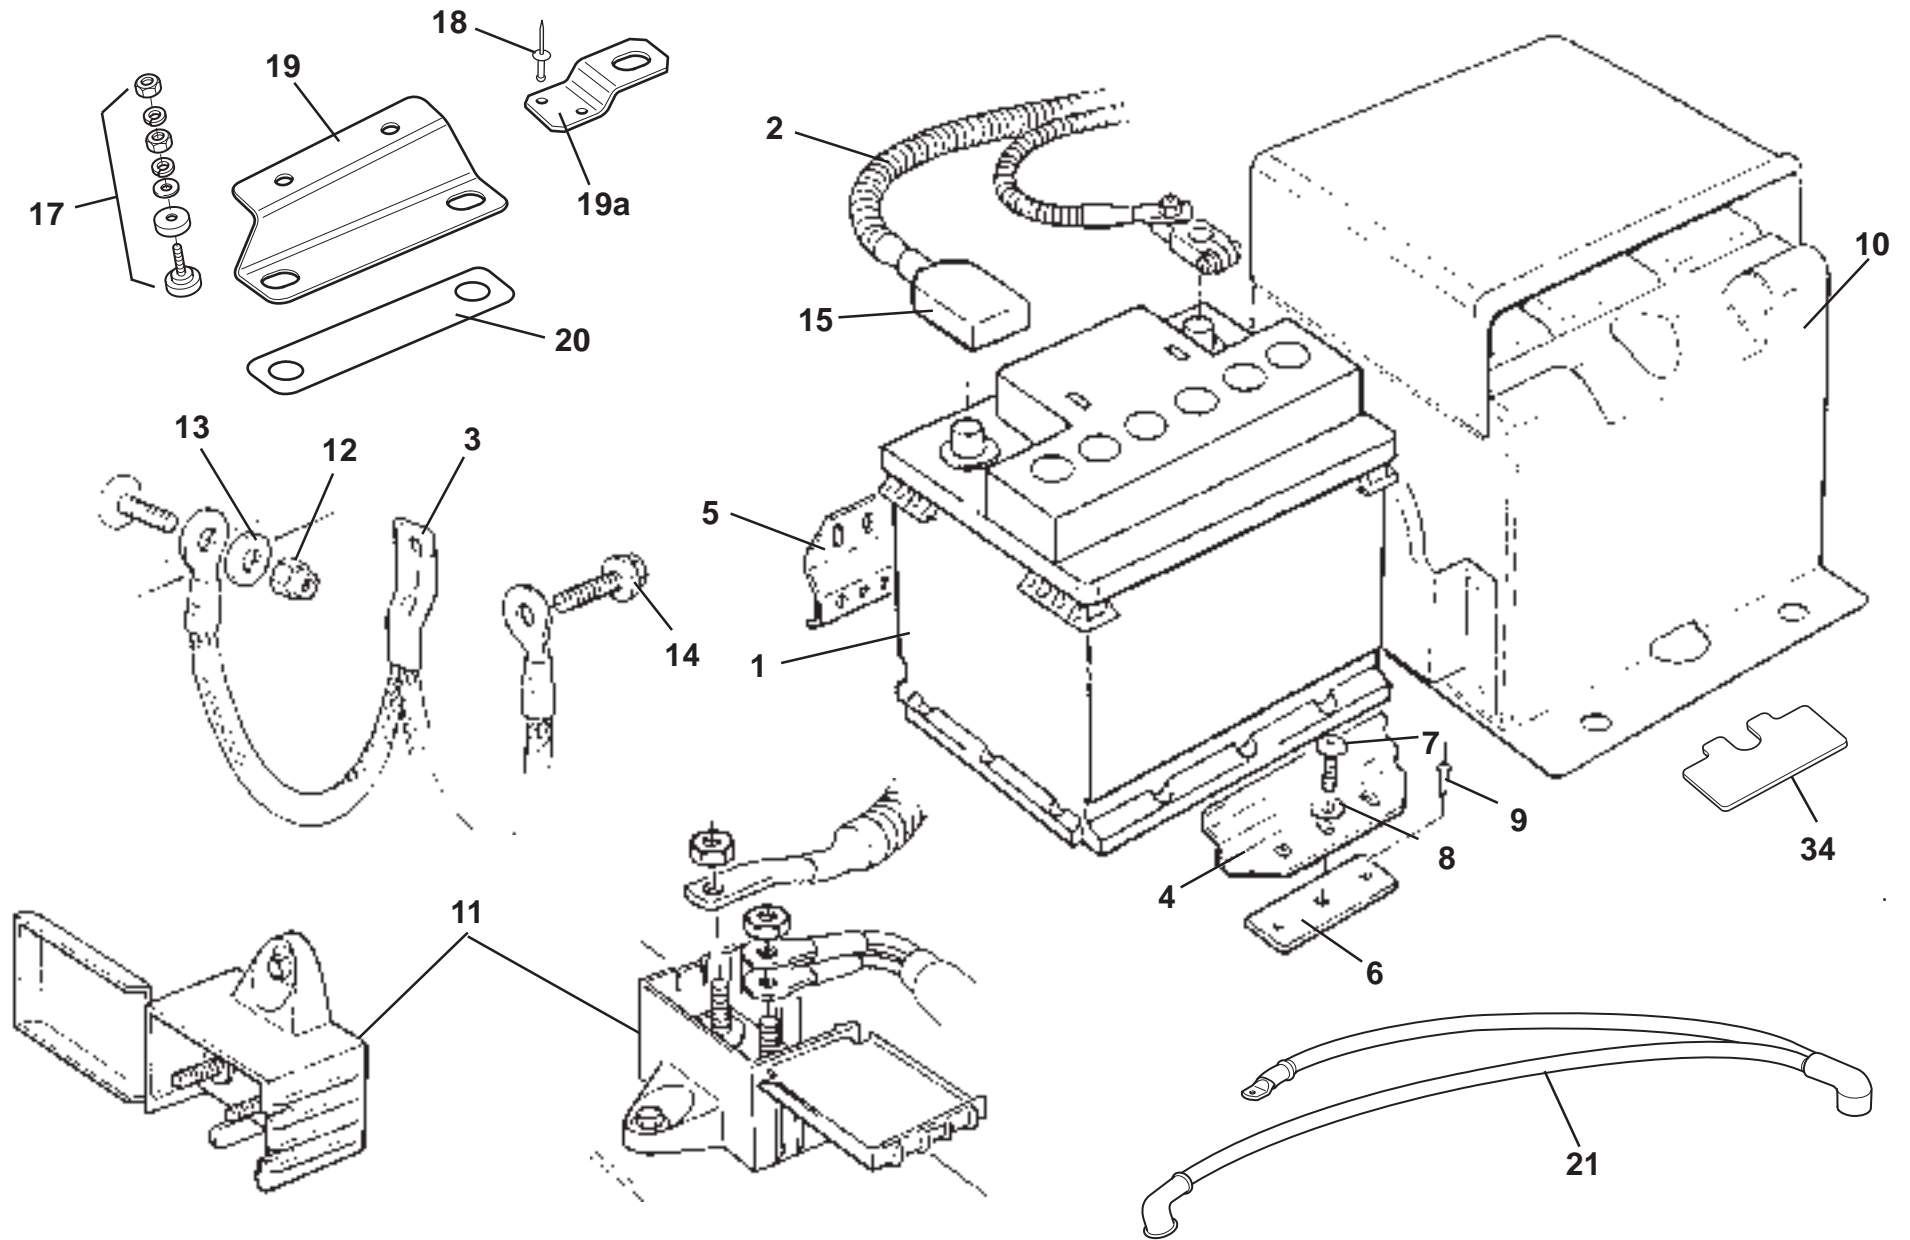

ELISE

Function Code: 17.27, Page: 2

Updated 1st April 2014

Function Code 17.27 In Car Entertainment

<u>Dep</u>	<u>Part Description</u>	<u>Remarks</u>	<u>Option</u>	<u>Part Number</u>	<u>Qty</u>
06	Co-axial Cable, antenna, analogue			A120M0019F	1
06a	Co-axial Cable, antenna, DAB	Can also be used with Analogue Radio's		A120M0022F	1
07	Blanking Plug, engine cover unused aerial hole			A117U6010F	1
07a	Grommet, co-axial cable	Not illustrated, for item 6		A116W6733F	1
08	iPod Adaptor, Alpine KCE-422i	For use with Alpine CDE-9872RM		A120M6024F	1
08a	iPod Adaptor, Alpine KCE-433i	Not illus. For use with Alpine CDE-101RM, CDE-111RM & CDE-102		A120M6041F	1
09	iPod Holder, foam			A120U0094F	1
10	Tape, 3M Superbound 396, antenna to clamshell	Not illus. sold per roll (32M)		A120M6007V	As req.
11	Blanking Panel, front speakers		Elise Club Racer '11 MY, Exige Club Racer	A120U0174F	2
12	Screw, No.8, blanking panel fix.			A075W5050Z	8
13	Blanking Panel, rear speakers			A122U0041K	2
13a	Blanking Panel, rear speakers		Elise Club Racer '11 MY, Exige Club Racer	A117U0312F	2
14	Screw, No.6 x 0.75", blanking panel fix.			A075W5028Z	8
15	Spire Nut, No.8, blanking panel fix.			A075W6016Z	8