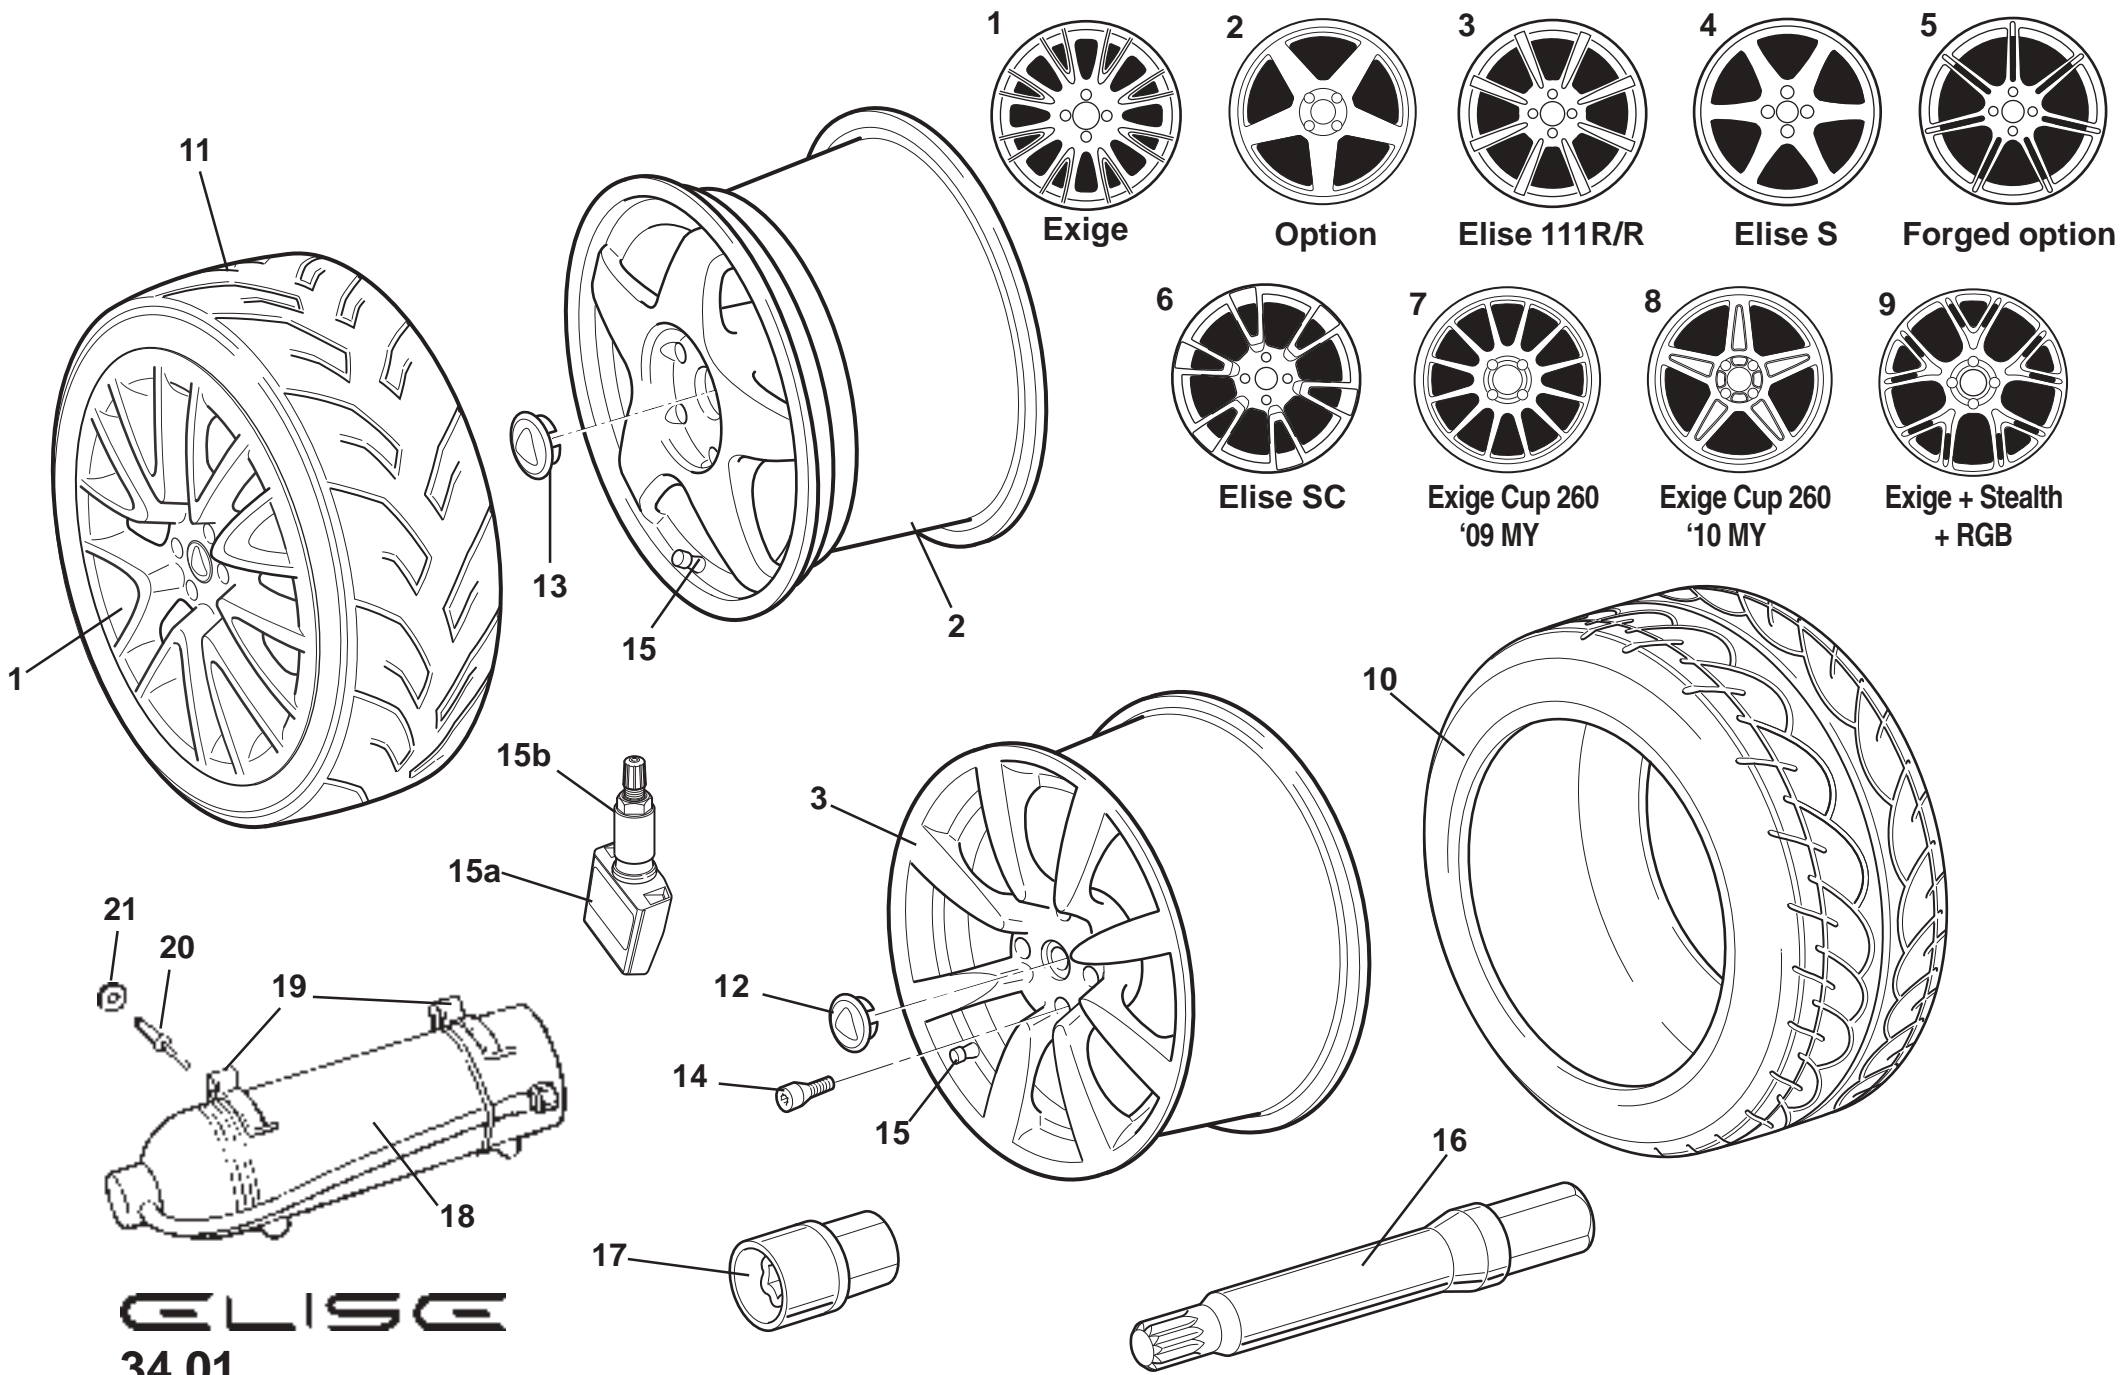

ELISE
34.01

Updated 27th february 2013

Service Parts List **ELISE**

Function Code 34.01 Wheels, Tyres & Valves

<u>Dep</u>	<u>Part Description</u>	<u>Remarks</u>	<u>Option</u>	<u>Part Number</u>	<u>Qty</u>
01	Road Wheel, front, eight V spoke, black 6.5 x 16		Exige	A122G0007H	2
01a	Road Wheel, rear, eight V spoke, black 7.5 x 17		Exige	A122G0008H	2
01b	Road Wheel, front, eight V spoke, silver 6.5 x 16		Exige Cup cars	LOTAC05382	2
01c	Road Wheel, rear, eight V spoke, silver 7.5 x 17		Exige Cup cars	LOTAC05383	2
01d	Road Wheel, front, eight V spoke, gold 6.5 x 16		Elise type 72	A120G0063S	2
01e	Road Wheel, rear, eight V spoke, gold 7.5 x 17		Elise type 72	A120G0064S	2
02	Road Wheel, rear, five spoke, black + silver rim, 8.0 x 17	Forged	Clark Type 25 SC	ALS3X0130F	2
02a	Road Wheel, front, five spoke, black + silver rim, 7.0 x 16	Forged	Clark Type 25 SC	ALS3X0129F	2
02b	Road Wheel, rear, five spoke, black, 8.0 x 17	Forged, also 2-Eleven	Option	A127G0002F	2
02c	Road Wheel, front, five spoke, black, 7.0 x 16	Forged, also 2-Eleven	Option	A127G0001F	2
02d	Road Wheel, rear, five spoke, HP silver, 8.0 x 17	Forged, first use: Exige 240R	Option	A127G0003F	2
02e	Road Wheel, front, five spoke, HP silver, 7.0 x 16	Forged, first use: Exige 240R	Exige option	A127G0004F	2
02f	Road Wheel, rear, five spoke, black + gold rim, 8.0 x 17	Forged	Type 72	A122G0018S	2
02g	Road Wheel, front, five spoke, black + gold rim, 7.0 x 16	Forged	Type 72	A122G0017S	2
03	Road Wheel, front, eight spoke, HP silver light, 5.5J x 16			A117G0138S	2
03a	Road Wheel, rear, eight spoke, HP silver light, 7.5J x 17	Use centre cover, item 12	Prior to VIN: 5 33180	A121G0005H	2
03b	Road Wheel, rear, eight spoke, HP silver light, 7.5J x 17	Use centre cover, item 12a	From VIN: 5 33180	B121G0005H	2
03c	Road Wheel, front, eight spoke, black 5.5J x 16		Optional	C117G0028H	2

ELISE

Function Code: 34.01, Page: 1

Updated 1st April 2014