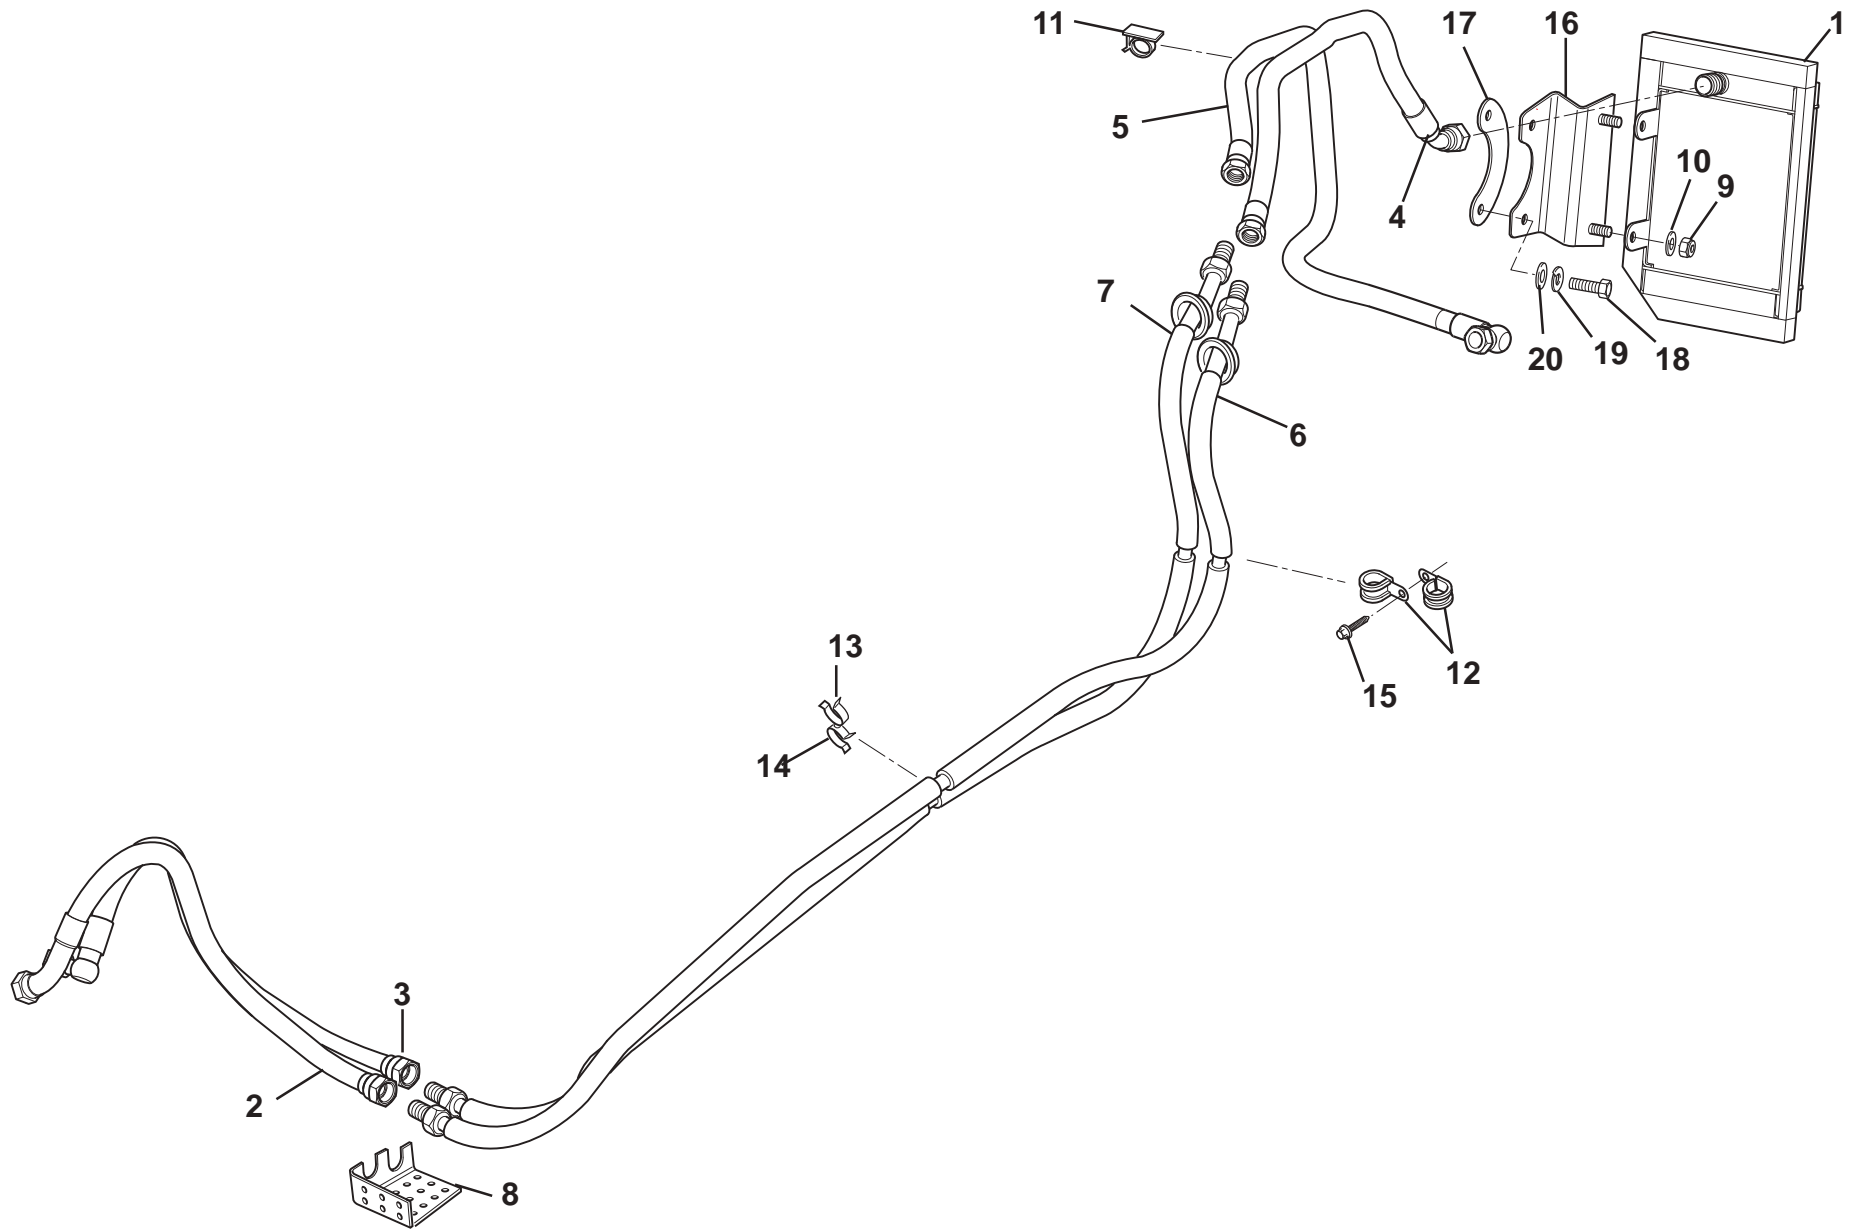

ELISE

46.07

Updated 16th January 2013

Service Parts List **ELISE**

Function Code 46.07 Single Oil Cooler System Engine

<u>Dep</u>	<u>Part Description</u>	<u>Remarks</u>	<u>Option</u>	<u>Part Number</u>	<u>Qty</u>
01	Assembly Oil Cooler, oil to air		2ZR	A120K0044F	1
02	Hose Assembly Oil Cooler Feed		2ZR	B120K0053F	1
03	Hose Assembly Oil Cooler Return		2ZR	B120K0054F	1
04	Hose Oil Cooler Feed Front		2ZR	A120K0076F	1
05	Hose Oil Cooler Return Front		2ZR	A120K0075F	1
06	Pipe Oil Cooler Feed	Includes grommet	2ZR	A120K0074F	1
07	Pipe Oil Cooler Return	Includes grommet	2ZR	A120K0073F	1
08	Bracket Support, oil cooler pipes		2ZR	B120K0077F	1
09	Nut Nyloc M8			A907E6284F	2
10	Washer Flat M8 x 20.5 x 1.4			A082W4169F	2
11	Clip Assembly, oil cooler pipes			A120W6760F	1
12	'P' Clip			A120W6906F	2
13	Clip Swivel 16mm, male			A132W6091F	1
14	Clip Swivel 16mm, female			A082W6587F	1
15	Screw M6 x 16 hex flg			A132W5003F	1
16	Bracket, oil cooler mounting, RH			A120A0132F	1
17	Nutplate, bracket to crash structure, RH			A120K0017F	1
18	Screw, M8 x 20, hex hd., bracket to nutplate			A075W1038Z	2

ELISE

Function Code: 46.07, Page: 1

Updated 1st December 2013