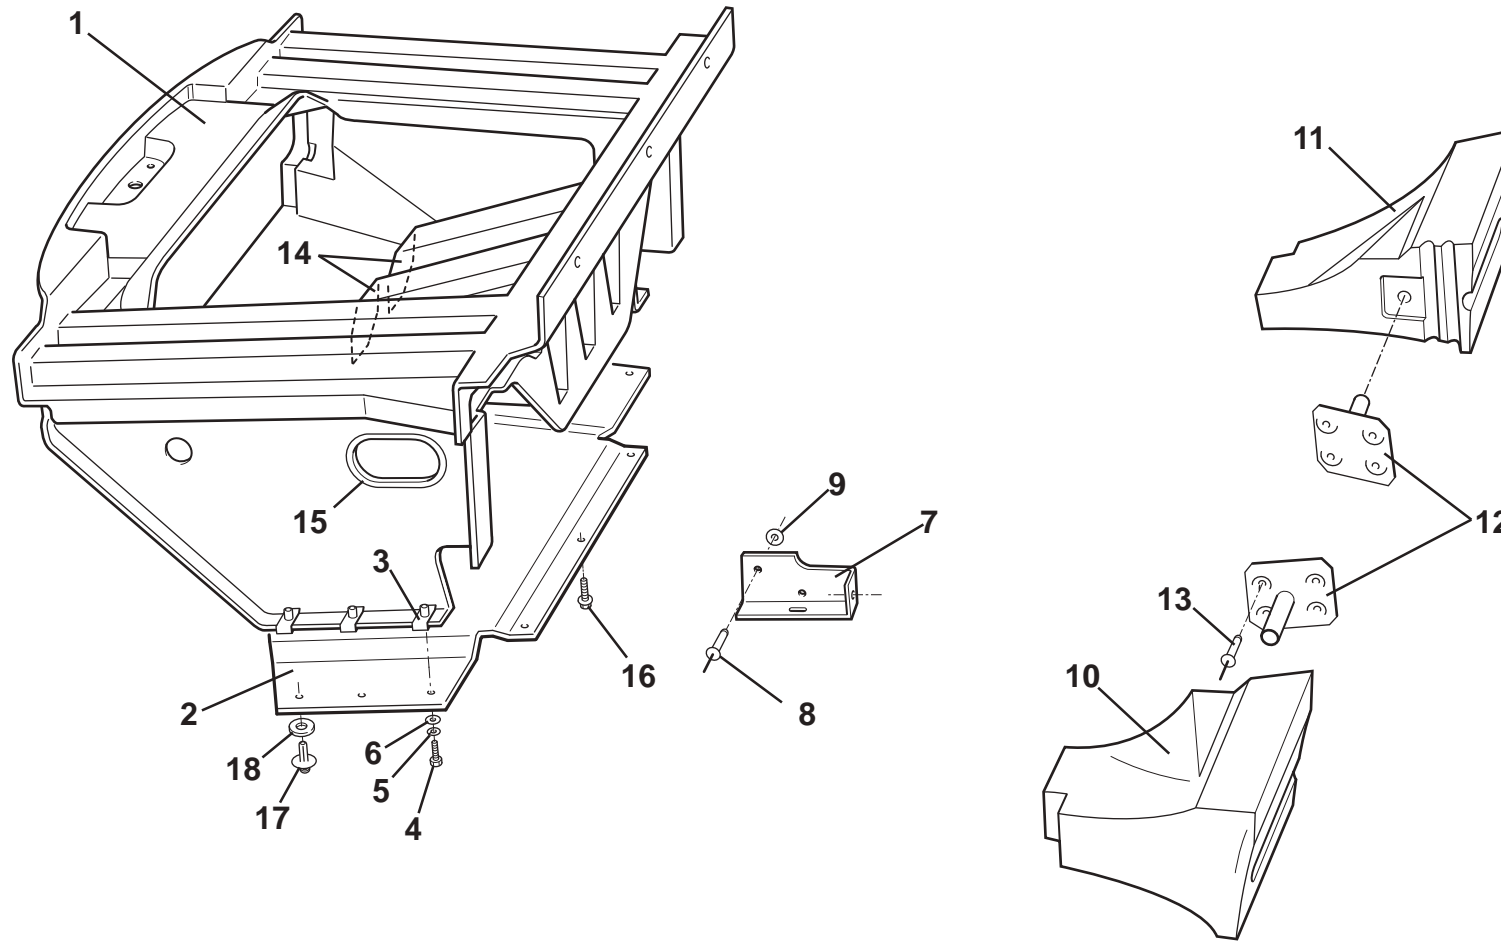

ELISE

10.04

Updated 14th December 2011

Service Parts List

ELISE

Function Code 10.04 Crash Structures

<u>Dep</u>	<u>Part Description</u>	<u>Remarks</u>	<u>Option</u>	<u>Part Number</u>	<u>Qty</u>
01	Front Crash Structure Assembly, includes nut plates*	04 MY to present	A120B0190J R/B	B120B0190J	1
01a	Front Crash Structure Assembly, includes nut plates*	SOP to 7.5 MY USA	A120B0190J R/B	B120B0190J	1
01b	Front Crash Structure Assembly, federal	Incl. lower armature, see 10.23c	USA only, '07.5 MY	A121B0118J	1
02	Panel, front undershield			B117B0237F	1
02a	Panel, front undershield, adjustable A/R bar		Supersport option	A120B0152F	1
02b	Panel, front undershield, federal	Fixing holes to bumper armature	USA only, '07.5 MY	C117B0237F	1
03	Spirenut, M6, undershield fix.	4 off if items 17/18 used		B100W6372F	6
04	Screw, M6 x 25, pan, pozi., undershield fix.	4 off if items 17/18 used		A075W5089Z	6
05	Washer, spring, M6, undershield fix	4 off if items 17/18 used		A075W4035Z	6
06	Washer, flat, M6 x 15 x 1.5, undershield fix.	4 off if items 17/18 used		A075W4015Z	6
07	Alloy Plate. LH			A111B0531F	1
07a	Alloy Plate, RH			A111B0530F	1
08	Pop Rivet, plate fix.			A085W6259F	6
09	Washer, flat, 3/16" x 1/2", plate to crash structure			A075W4000Z	4
10	Side Impact Foam, LH			A120B0063F	1
11	Side Impact Foam, RH			A120B0062F	1
12	Bracket, foams to chassis			A117B0556F	2
13	Pop Rivet, brackets to chassis			A117W6734F	8

ELISE

Function Code: 10.04, Page: 1

Updated 27th September 2012