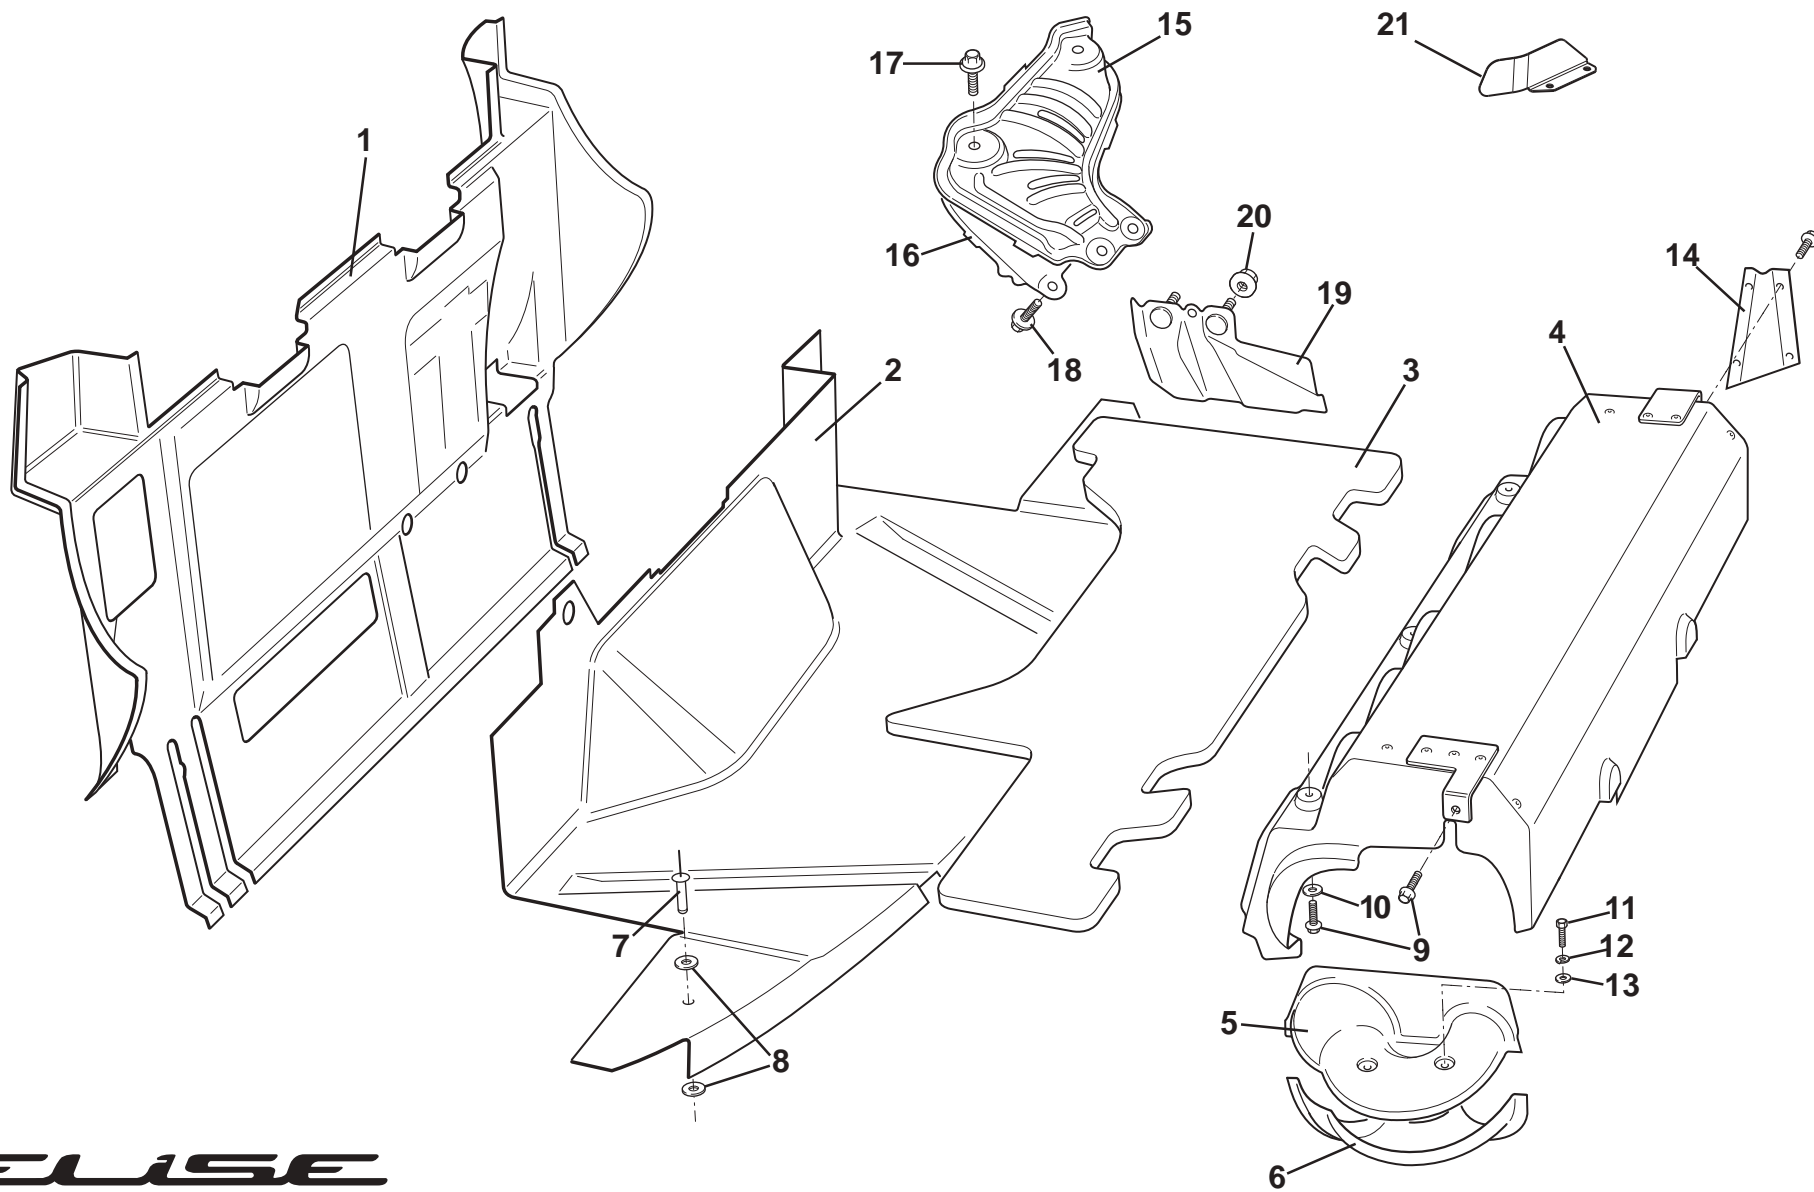

ELISE

Function Code: 45.05, Page: 2

Updated 16th January 2013

Function Code 45.05 Heatshields

<u>Dep</u>	<u>Part Description</u>	<u>Remarks</u>	<u>Option</u>	<u>Part Number</u>	<u>Qty</u>
31	Pop Rivet, 'U' bends attaching	Secures item 5 to item 6		A120W6775F	4
32	Heatshield Assembly, exhaust manifold, 1ZZ		Elise S, '07 MY	A131S0004F	1
33	Blanking Plate, heatshield, 1ZZ		Elise S, '07 MY	A131S0003F	2
34	Pop Rivet, plates to heatshield		Elise S, '07 MY	A131W6815F	8