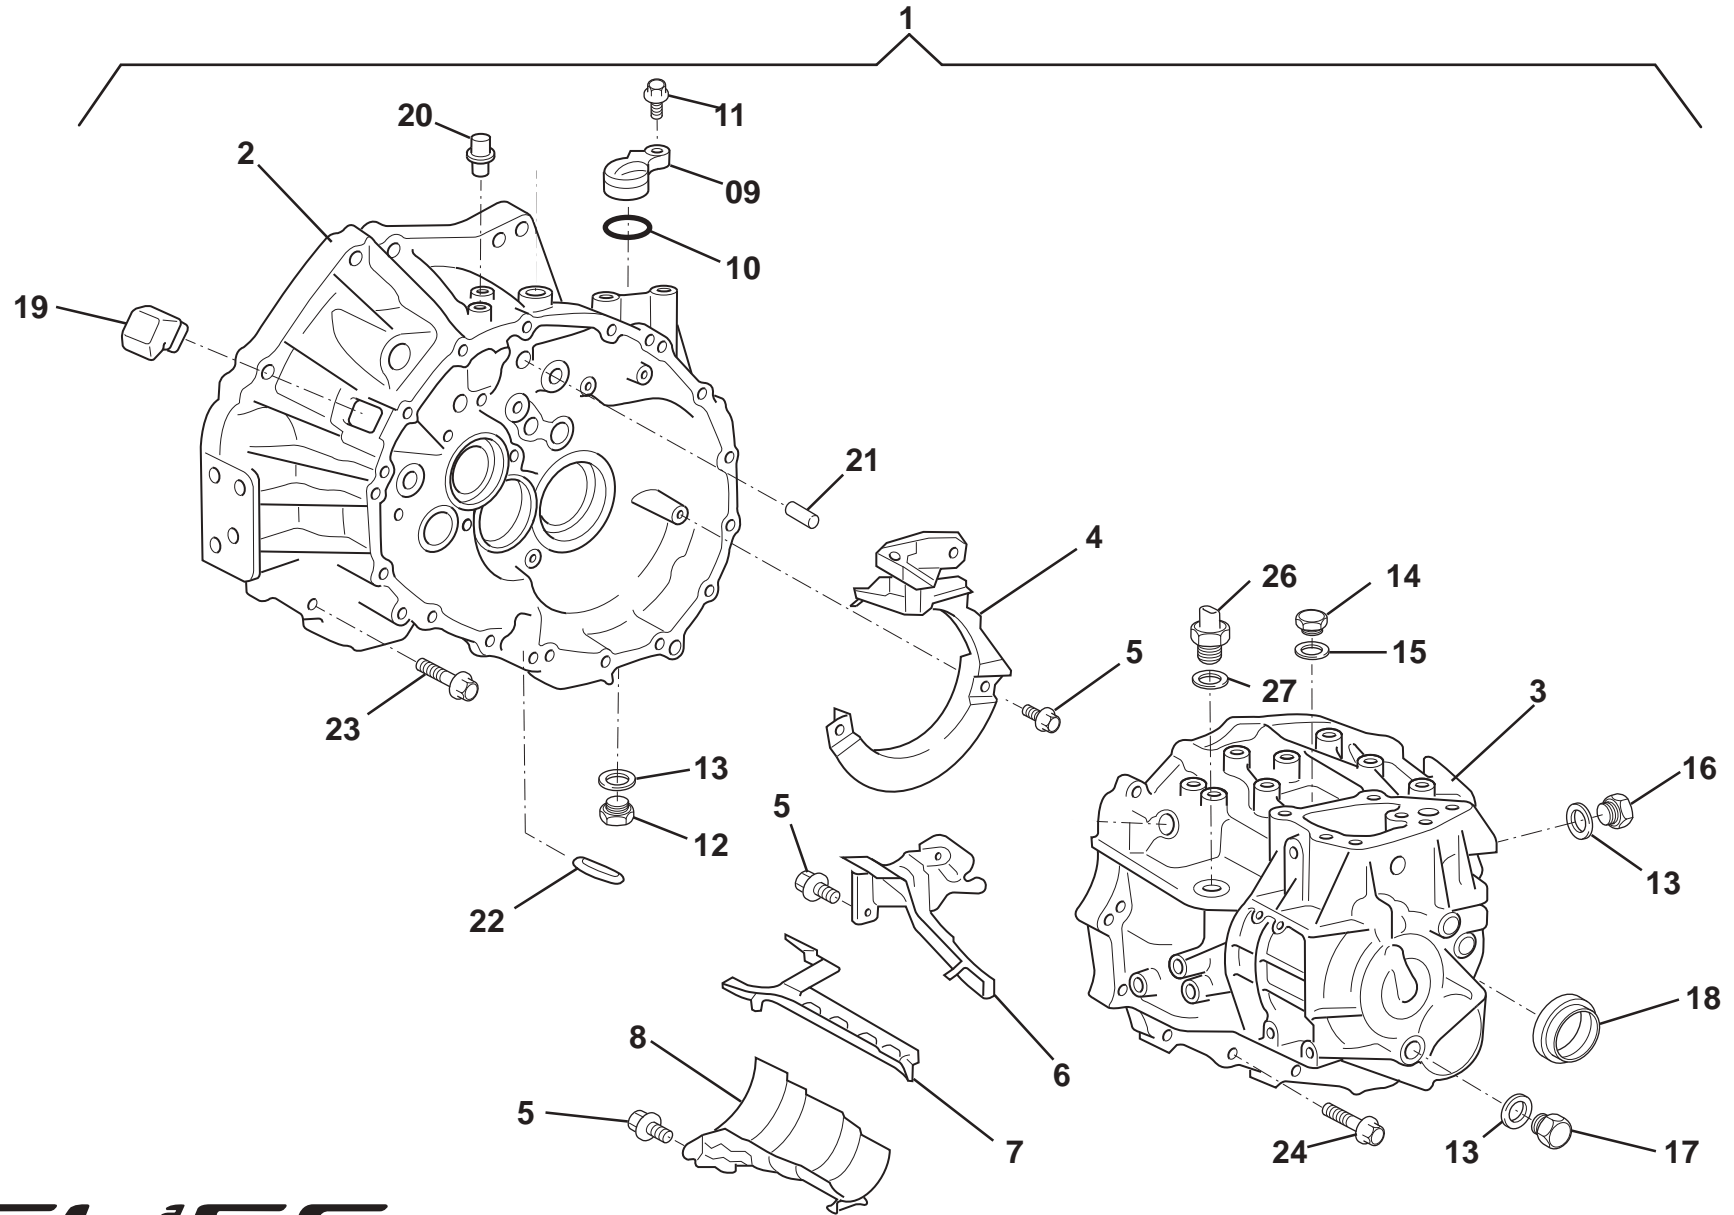

ELISE

47.03a

Updated 26th February 2011

Service Parts List **ELISE**

Function Code 47.03a Transmission Assembly, Elise 2011 MY, 1ZR , 2ZR

<u>Dep</u>	<u>Part Description</u>	<u>Remarks</u>	<u>Option</u>	<u>Part Number</u>	<u>Qty</u>
01	Transaxle Assembly, manual EC60			A120F7000S	1
02	Case Transaxle, manual			A120F7005S	1
03	Case Transmission			A120F7003S	1
04	Separrator, transmission oil			A120F7111S	1
05	Bolt , flange			A120F7371S	10
06	Separrator, transmission oil			A120F7110S	1
07	Pipe, oil receiver			A120F7107S	1
08	Separrator Sub-Assy, transmission oil			A120F7106S	1
09	Cover Sub-Assy, speedometer driven hole			A120F6244S	1
10	O Ring			A120F6254S	1
11	Bolt, flange			A132E6468S	1
12	Plug, filler no. 2			A120F7187S	1
13	Gasket, filler no. 2			A120F6043S	3
14	Plug ,filler no. 1			A120F7185S	1
15	Gasket, filler no. 1			A120F7202S	1
16	Plug, manual			A120F6041S	1
17	Plug Sub-Assembly			A131F6053S	1
18	Oil Seal, drive shaft			A120F7181S	1

ELISE

Function Code: 47.03a, Page: 1

Updated 6th June 2012