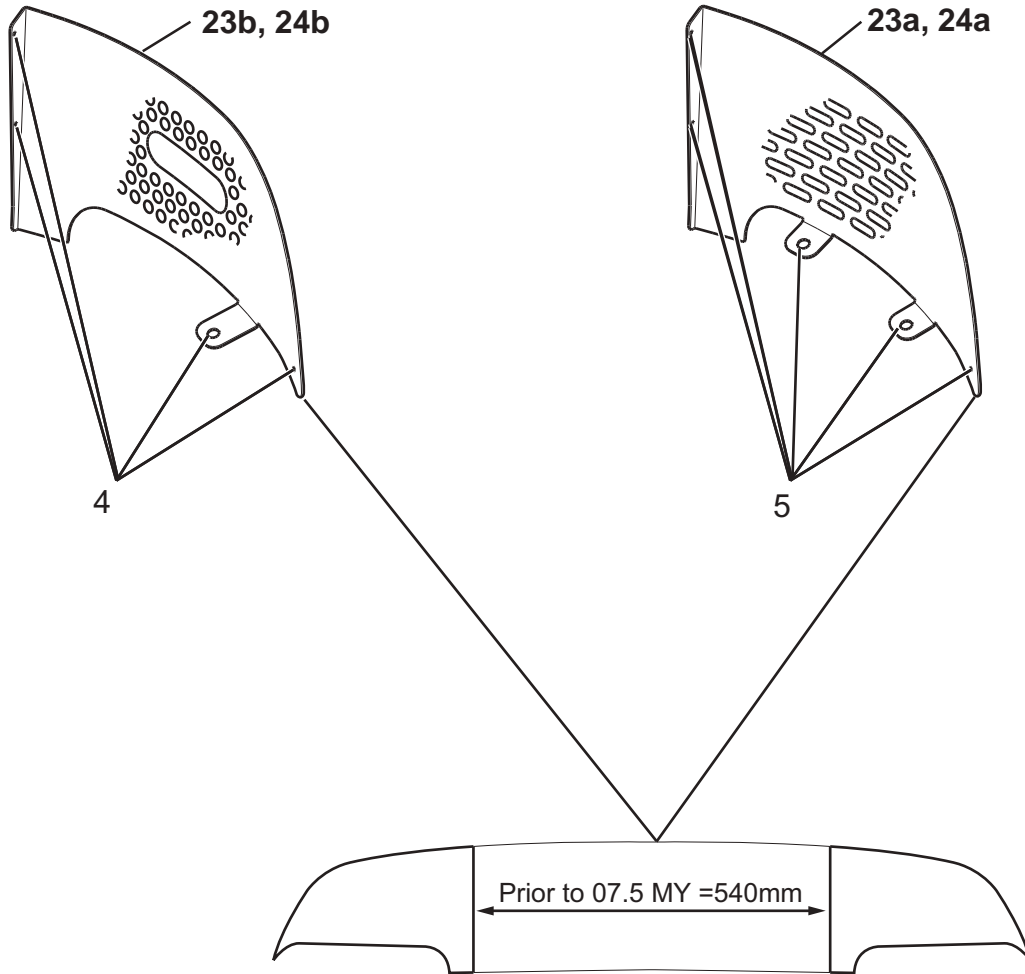

Rear grille LH illustrated

EXIGE

12.03x page2

Updated 1st April 2014

Service Parts List

Function Code 12.03x Grilles and Louvres, Exige

<u>Dep</u>	<u>Part Description</u>	<u>Remarks</u>	<u>Option</u>	<u>Part Number</u>	<u>Qty</u>
01	Grille, front intake, centre, driving lamps	Bonded inside clamshell		D122B0003F	1
01a	Grille, front intake, centre, without driving lamps	Bonded inside clamshell		A122B0258F	1
01b	Grille, front intake, centre, driving lamps, '10 MY	Bonded inside clamshell	Cup 260, 2010 MY	A128B0243F	1
01c	Grille, front intake, centre, without driving lamps, '10 MY	Bonded inside clamshell	Cup 260, 2010 MY	A128U0029F	1
02	Grille, front intake, RH	Bonded inside clamshell		A122B0004F	1
02a	Grille, front intake, RH, '10 MY	Bonded inside clamshell	Cup 260, 2010 MY	A128U4018F	1
03	Grille, front intake, LH	Bonded inside clamshell		A122B0005F	1
03a	Grille, front intake, LH, '10 MY	Bonded inside clamshell	Cup 260, 2010 MY	A128U4017F	1
04	Grille, front exit, RH	Bonded inside clamshell		A122B0002F	1
05	Grille, front exit, LH	Bonded inside clamshell		A122B0129F	1
06	Grille, exit, hinge cover panel, RH	Bonded inside panel		A122B0134F	1
07	Grille, exit, hinge cover panel, LH	Bonded inside panel		A122B0135F	1
08	Grille, roof intake	Top corner fixings, illustrated	Use 'B' level finisher	B122B0141F	1
08a	Grille, roof intake	Centre side fixings, not illustrated	Use 'C' level finisher	C122B0141F	1
08b	Grille and finisher, roof intake, large	Large scoop roof	Exige S 240, Cup 255/260	A122U0090F	1
09	Finisher, roof intake	Top corner fixings, illustrated	Use 'B' level grille	B122U0014F	1
09a	Finisher, roof intake	Centre side fixings, not illustrated	Use 'C' level grille	C122U0014F	1
10	Plastic Rivet, grille + finisher to roof			A079W6195F	2