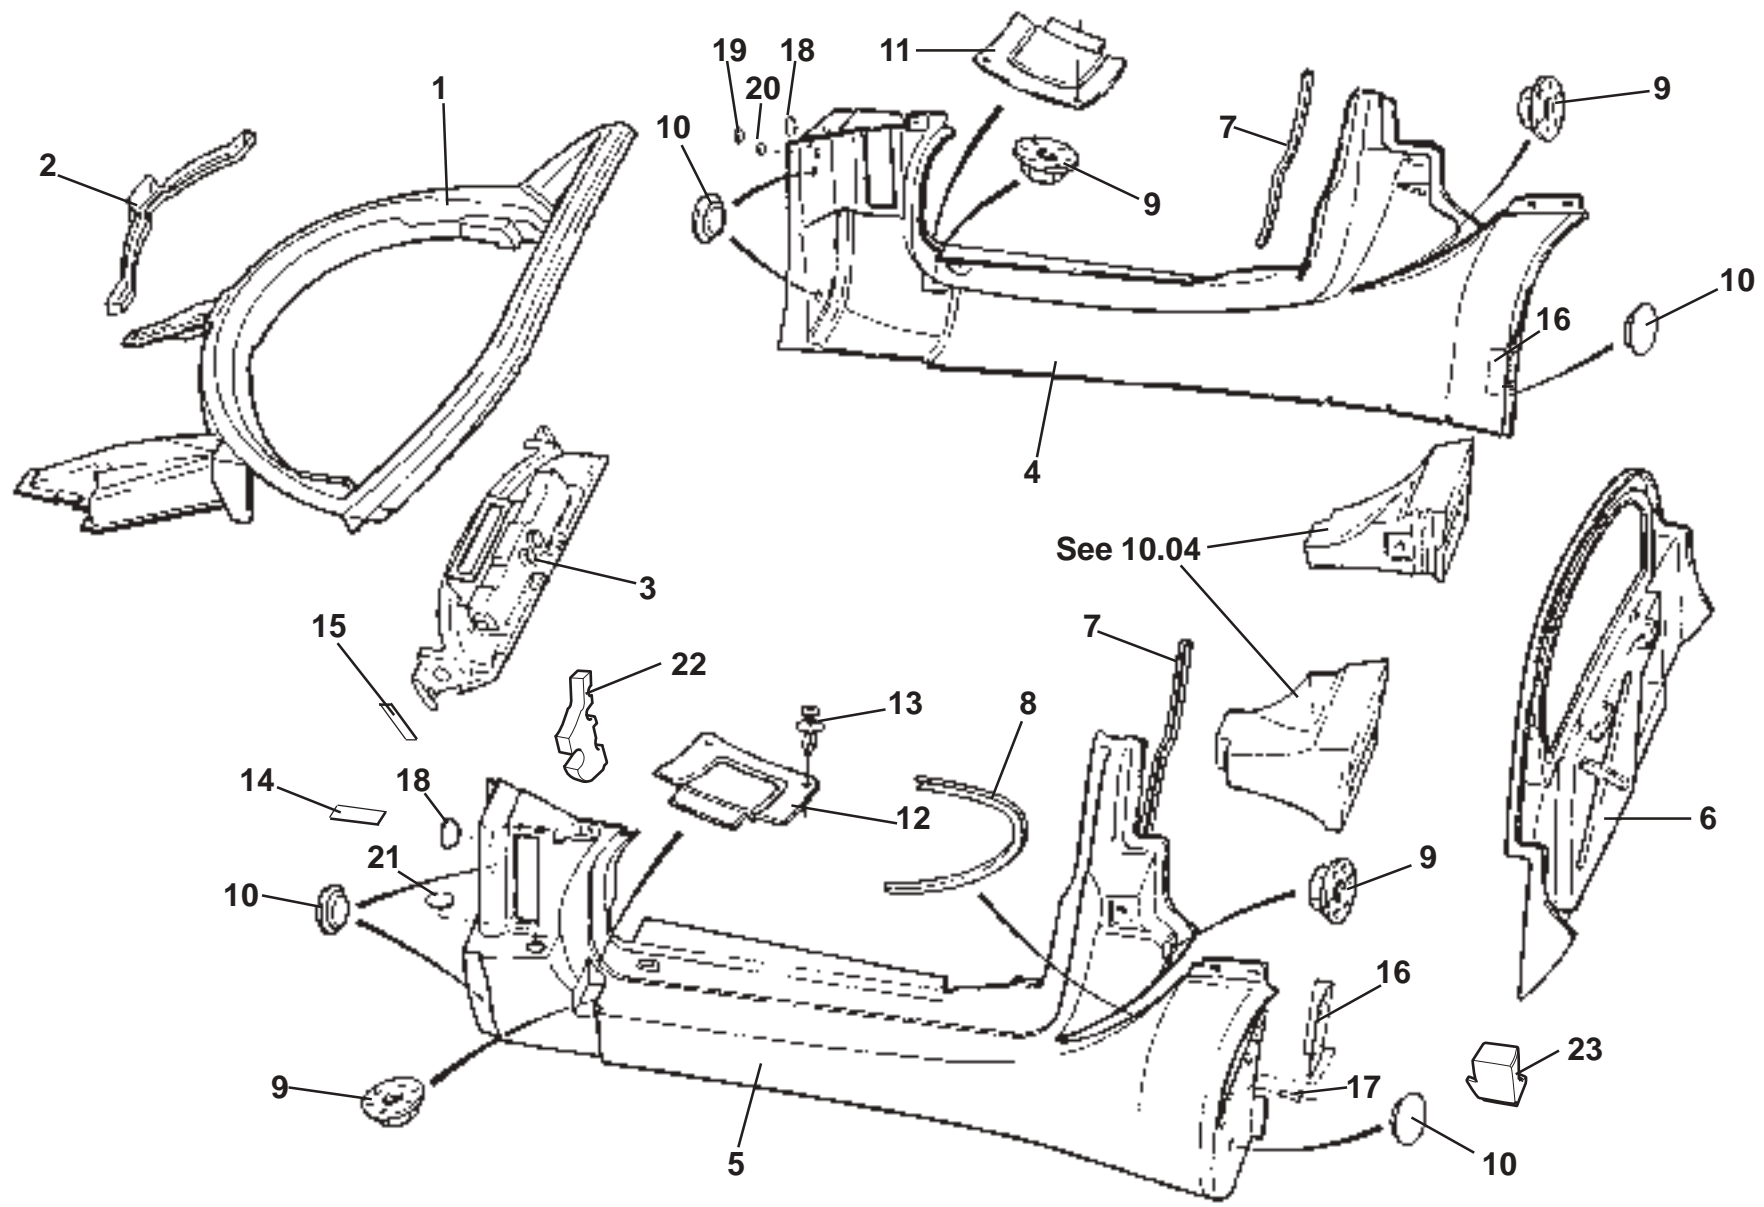

ELISE

10.02a

Updated 16th July 2012

Service Parts List

ELISE

Function Code 10.02a Body: Sill Panels, Windscreen Frame & Rear Bulkhead

<u>Dep</u>	<u>Part Description</u>	<u>Remarks</u>	<u>Option</u>	<u>Part Number</u>	<u>Qty</u>
01	Windscreen Frame Assembly		Painted	A116B0148K	1
02	Gutter, windscreen frame		Elise	B117B0153F	1
02a	Gutter, windscreen frame		Exige	A122B0014F	1
02b	Gutter, windscreen frame		Elise 2011 MY	B120B0322F	1
03	Baffle Panel/FLV Plenum Assembly			A120B0117F	1
04	Sill Panel, RH		Elise, A120B0050K R/B	C120B0050K	1
04a	Sill Panel, RH		Exige	A122B0210K	1
04b	Sill Panel, RH		Elise 2ZR	A120B4132K	1
05	Sill Panel, LH		Elise, A120B0051K R/B	C120B0051K	1
05a	Sill Panel, LH		Exige	A122B0211K	1
05b	Sill Panel, LH		Elise 2ZR	A120B4131K	1
06	Rear Bulkhead		B120B0052F R/B	C120B0052F	1
06a	Rear Bulkhead, Exige, '10 MY		Cup 260 '10 MY	A128B0154F	1
06b	Rear Bulkhead GCC		Gulf States	A128B0195K	1
07	Edge Finisher, 'B' post, smooth			A117U0462F	2
08	Edge Finisher, side intake, smooth			A117U0463F	2
09	Captive Nut, M8, big hd.			A111W6592F	18
10	Blanking Grommet, 12.5mm			A100B6163F	1

ELISE

Function Code: 10.02a, Page: 1

Updated 27th february 2013