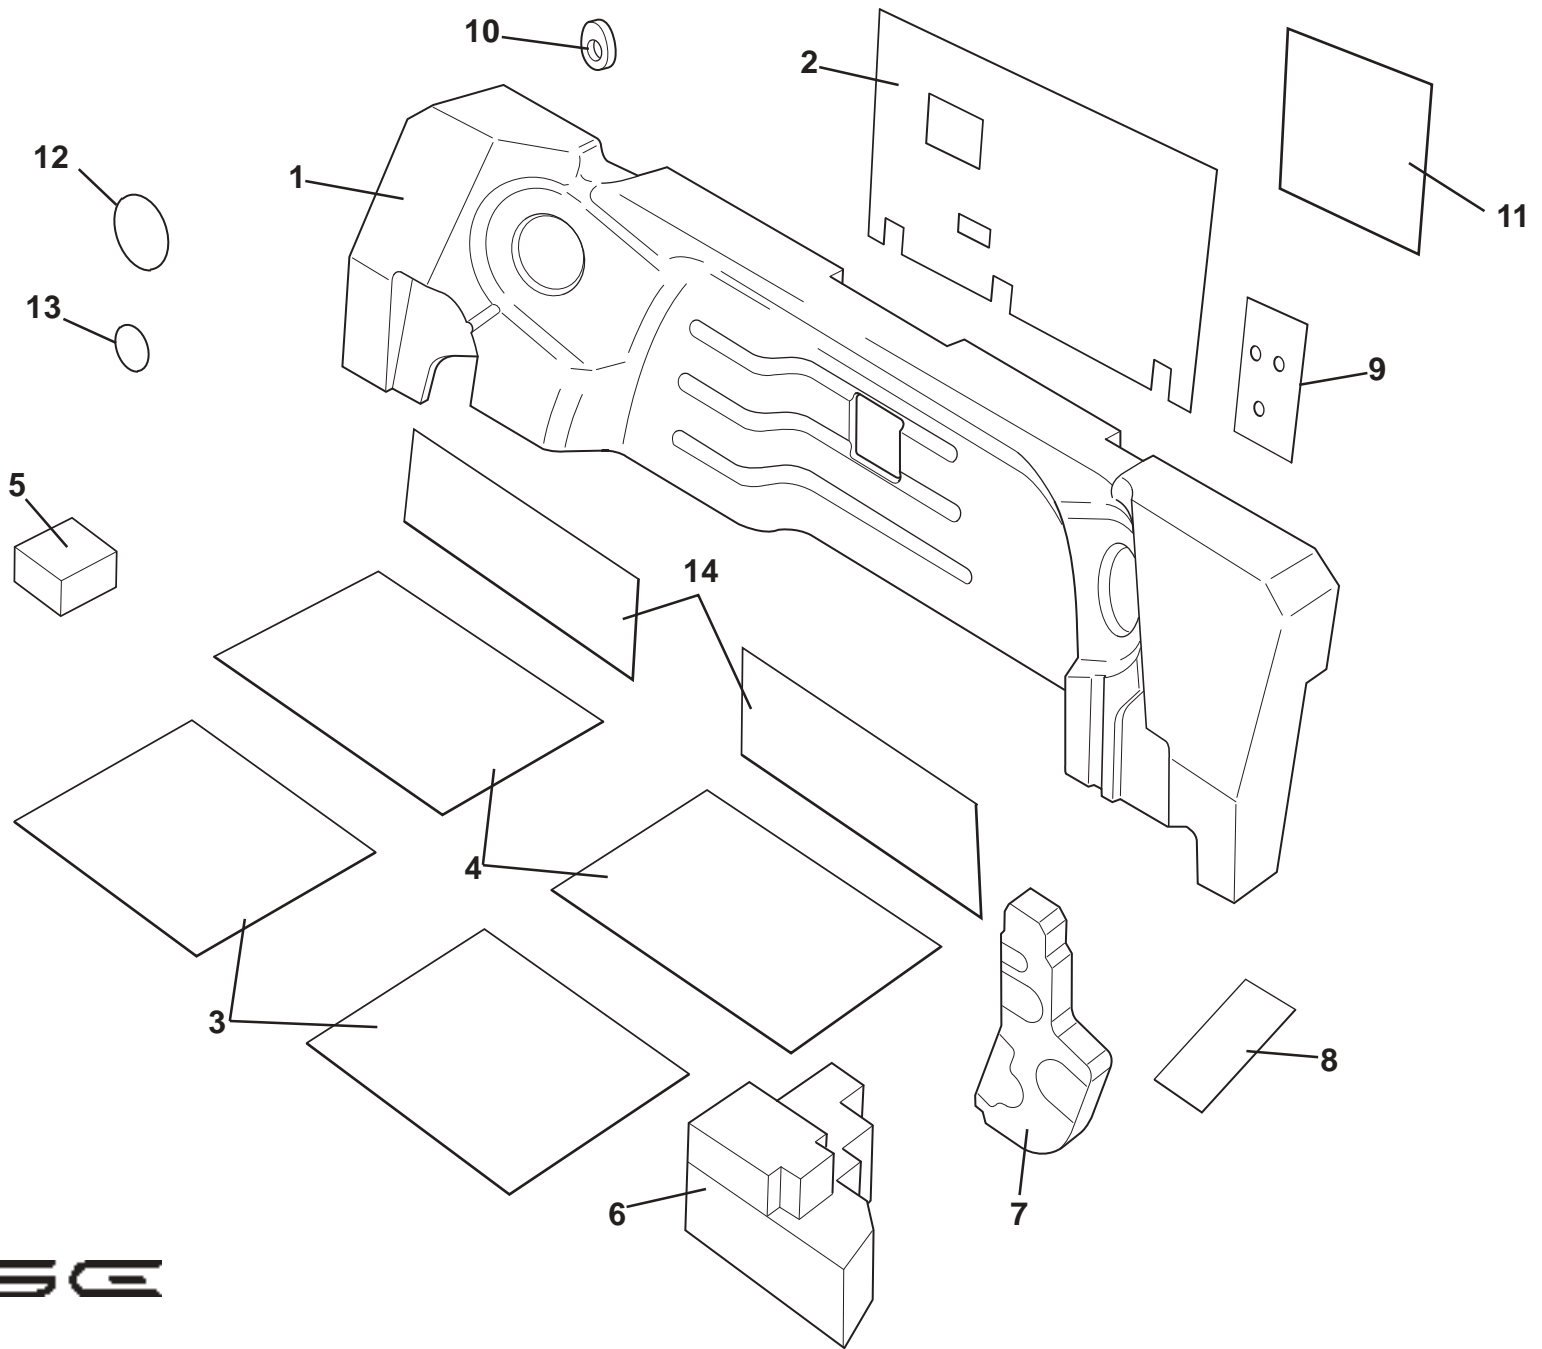

ELISE

Function Code: 15.30, Page: 4

Updated 3rd February 2014

Function Code 15.30 Carpeting & Mats

<u>Dep</u>	<u>Part Description</u>	<u>Remarks</u>	<u>Option</u>	<u>Part Number</u>	<u>Qty</u>
15d	Footmat Set, embroidered, Elise RHD		Elise Club Racer '11 MY	A120V4036F	1
15e	Footmat Set, embroidered, Elise LHD		Elise Club Racer '11 MY	A120V4035F	1
15f	Footmat Set, embroidered, Elise RHD		Elise S Club Racer 2ZR	A120V4132F	1
15g	Footmat Set, embroidered, Elise LHD		Elise S Club Racer 2ZR	A120V4131F	2
15h	Footmat Set embroidered	Red carpet beige binding	California edition '08 MY	A120V0357S	1
15i	Footmat Set, gold embroidered Elise, LHD	USA only, 50 off	72D limited edition	A121V0013F	1
16	Washer, neoprene, 30 x 20 x 3mm, aluminium footmat fix.	Not illustrated	Elise Club Racer '10 MY	A120U0152F	4
17	Carpet Step Plate LH	Not illustrated	Gulf States	A120V4025K	1
17a	Carpet Step Plate RH	Not illustrated	Gulf States	A120V4026K	1
18	Double Sided Tape, aluminium footmat fix.		Elise Club Racer '10 MY	A100B6142V	As req.