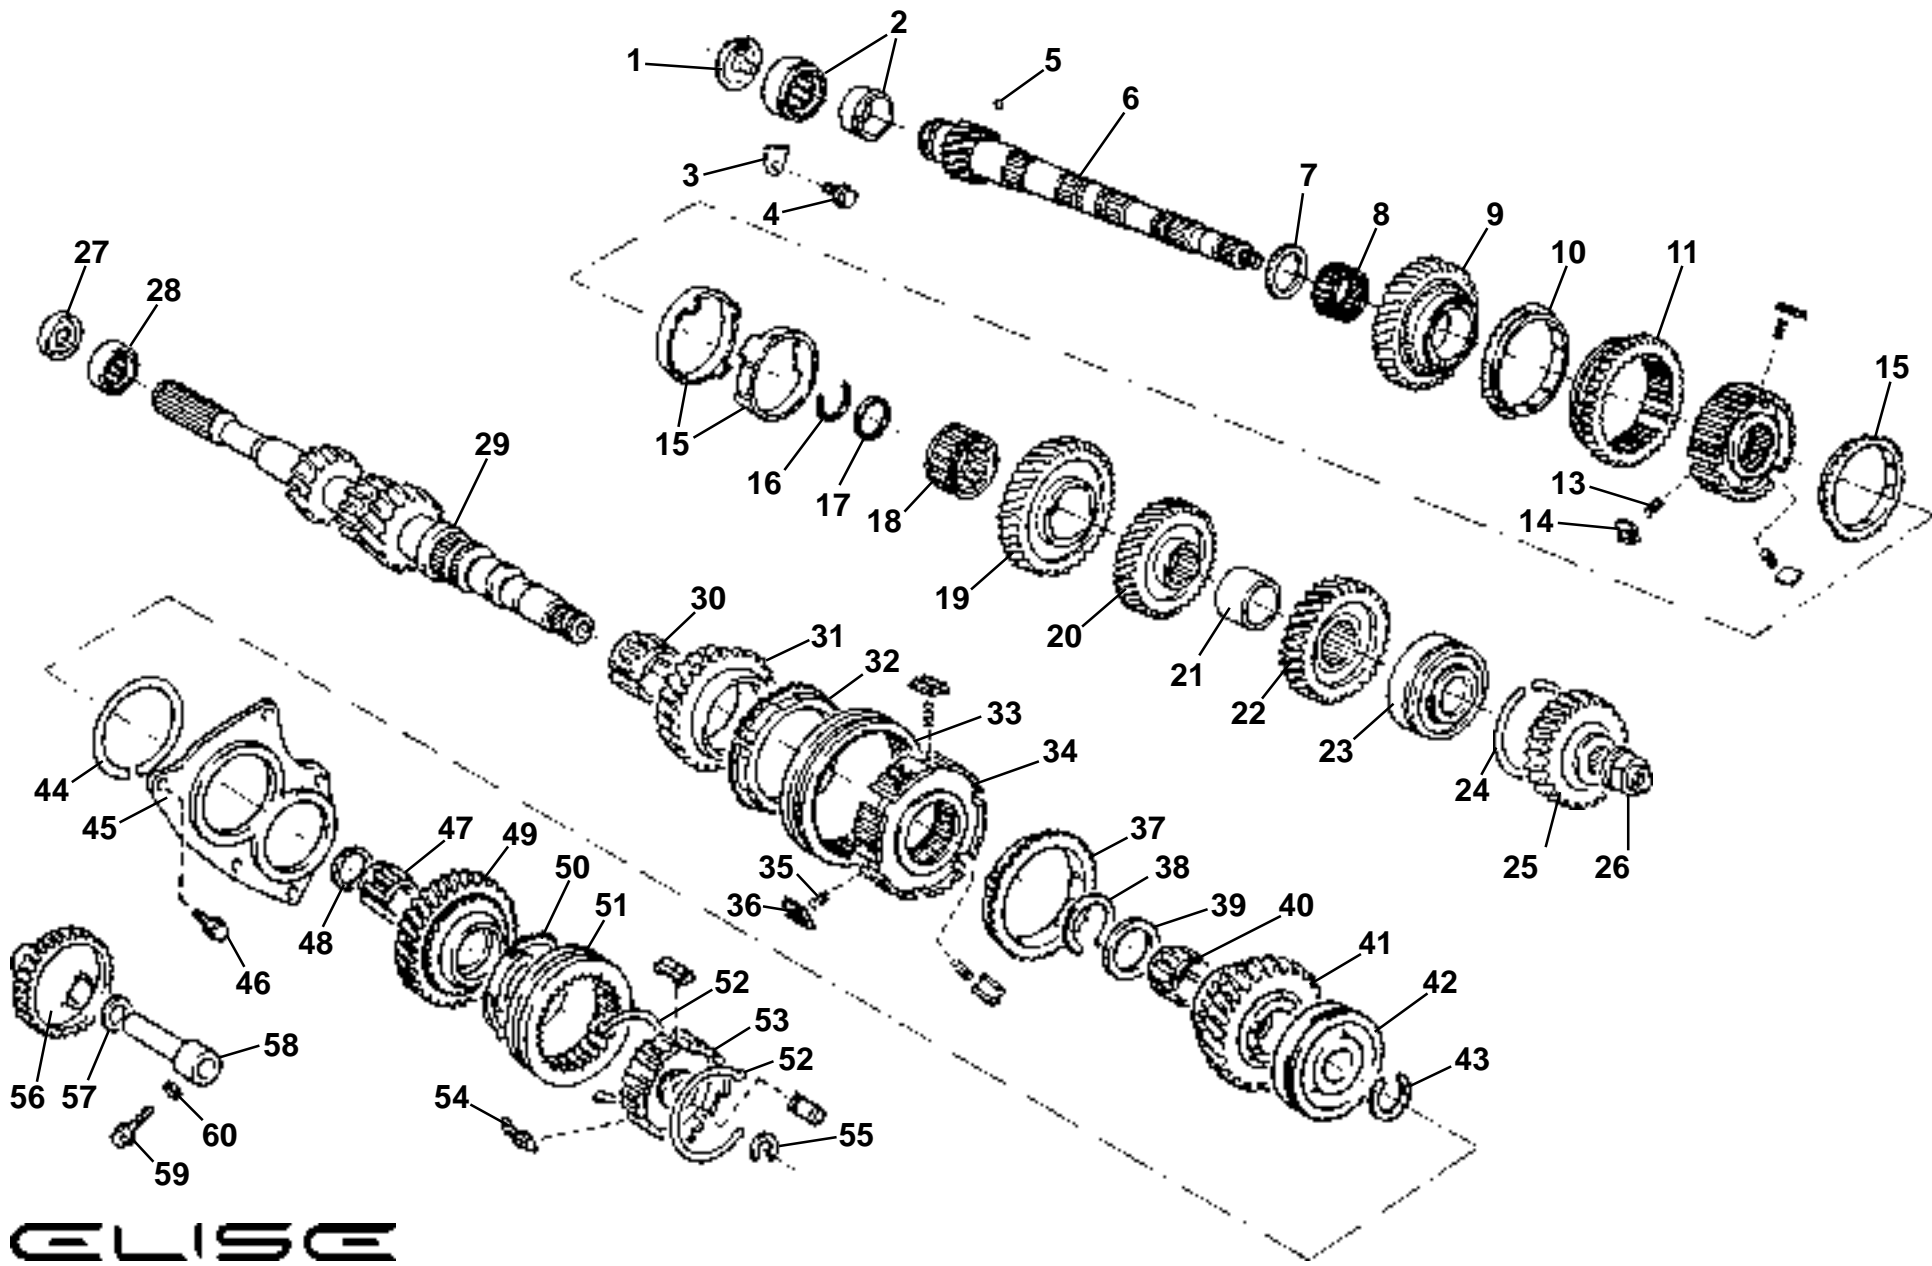

ELISE
47.07a

2010/01

Service Parts List

ELISE

Function Code 47.07a Gears, Shafts & Bearings, 5 speed

<u>Dep</u>	<u>Part Description</u>	<u>Remarks</u>	<u>Option</u>	<u>Part Number</u>	<u>Qty</u>
01	Cover, output shaft			A120F6029S	1
02	Bearing, roller, output shaft front			A120F6007S	1
03	Plate, bearing retention			A120F6026S	1
04	Bolt, plate to casing			A120F6027S	1
05	Ball, output shaft			A120F6078S	1
06	Output Shaft			A131F6011S	1
07	Thrust Washer, 1st gear			A120F6077S	1
08	Bearing, needle roller, 1st gear			A120F6016S	1
09	1st Gear, driven			A120F6141S	1
10	Synchro Ring, 1st gear			A120F6074S	1
11	Reverse Gear, driven			A120F6071S	1
12	Synchro Ring Hub, No. 1, 1st/2nd			A131F6013S	1
13	Spring, synchro key, No. 1, 1st/2nd			A120F6076S	3
14	Synchro Key, No. 1, 1st/2nd			A131F6040S	3
15	Synchro Ring Set, 2nd gear			A120F6075S	1
16	Snap Ring, hub to shaft, A, 2.50mm			A120F6082S	1
16a	Snap Ring, hub to shaft, B, 2.56mm			A120F6083S	1
16b	Snap Ring, hub to shaft, C, 2.62mm			A120F6084S	1

ELISE

Function Code: 47.07a, Page: 1

Updated 27th September 2012