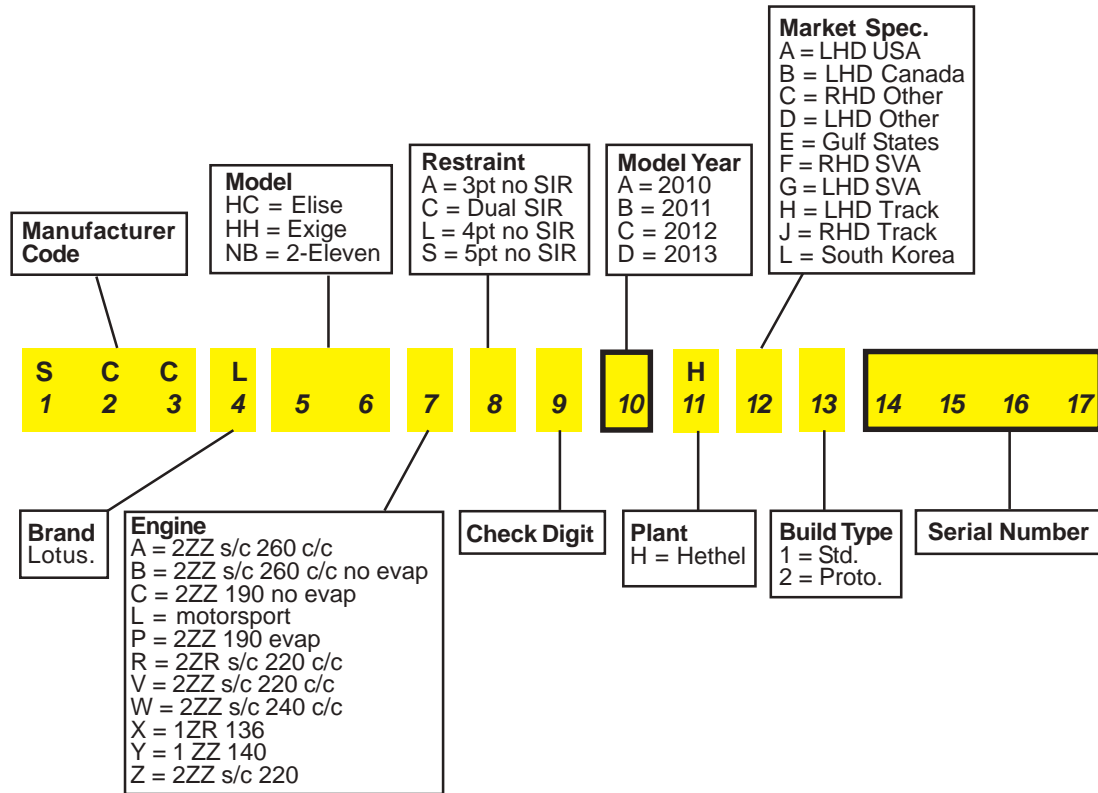

2010 M.Y. serial no. 0360 to 2013 M.Y. serial no. 0275

ELISE

Updated 4th April 2013