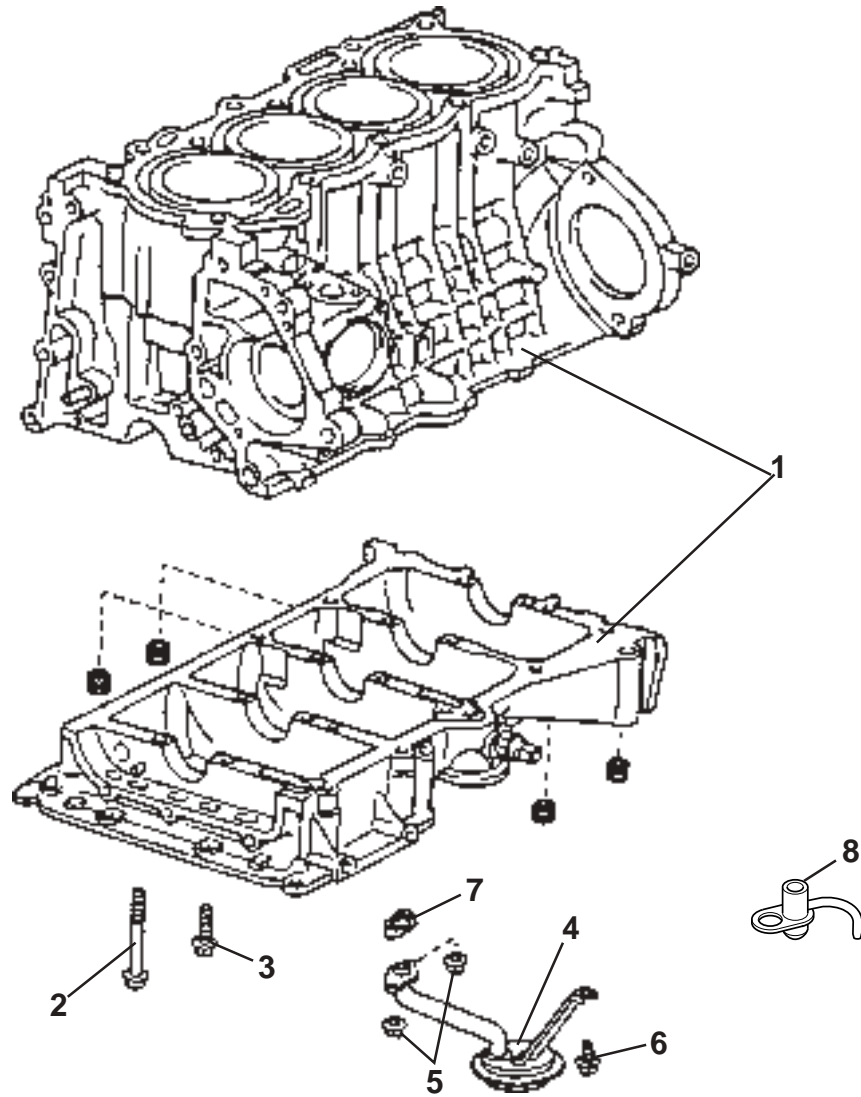

ELISE
40.01

Updated 16th July 2012

Service Parts List **ELISE**

Function Code 40.01 Engine Block & Oil Pick up

<u>Dep</u>	<u>Part Description</u>	<u>Remarks</u>	<u>Option</u>	<u>Part Number</u>	<u>Qty</u>
01	Cylinder Block Assembly, 2ZZ	Includes integral liners, bearing panel	111R, Elise R, Exige	A120E6139S	1
01a	Cylinder Block Assembly, 1ZZ	Includes integral liners, bearing panel	Elise S, '07 MY	A131E6028S	1
02	Bolt, panel to block		Common	A120E6465S	10
03	Bolt, panel to block, 2ZZ		111R, Elise R, Exige	A120E6449S	1
03a	Bolt, panel to block, 1ZZ		Elise S, '07 MY	A131E6171S	1
04	Oil Strainer/Pick-up Pipe, 2ZZ		111R, Elise R, Exige	A120E6274S	1
04a	Oil Strainer/Pick-up Pipe, 1ZZ		Elise S, '07 MY	A131E6107S	1
05	Nut, flange, pick-up to panel, 2ZZ		111R, Elise R, Exige	A120E6161S	2
05a	Nut, flange, pick-up to panel, 1ZZ		Elise S, '07 MY	A131E6234S	2
06	Bolt, flg, hd., pick-up to panel, 2ZZ		111R, Elise R, Exige	A120E6466S	1
06a	Bolt, flg, hd., pick-up to panel, 1ZZ		Elise S, '07 MY	A131E6221S	1
07	Gasket, strainer to panel, 2ZZ		111R, Elise R, Exige	A120E6275S	1
07a	Gasket, strainer to panel, 1ZZ		Elise S, '07 MY	A131E6108S	1
08	Nozzle Assembly, oil jet piston cooling, 2ZZ		111R, Elise R, Exige	A120E6296S	4
09	Jointing Compound, panel to block	Not illustrated	Common	A120E6474S	1