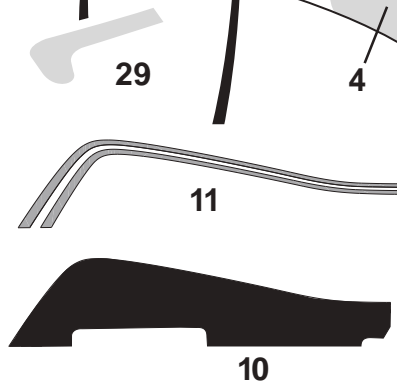

ELISE
12.05a

Updated 1st May 2014

Service Parts List **ELISE**

Function Code 12.05a Decals, Badges & Protective Film, Elise 2011 MY

<u>Dep</u>	<u>Part Description</u>	<u>Remarks</u>	<u>Option</u>	<u>Part Number</u>	<u>Qty</u>
01	Nose Badge, Lotus logo			A117U0170F	1
01a	Nose Badge, Lotus logo black/silver	RGB logo painted on rear clam	RGB special edition	A120U0169F	1
02	Badge, L O T U S, 'raised chrome' letters	On rear transom		A124B0326F	1
02a	Decal 'LOTUS'	Transom panel	Elise Club Racer '11 MY	A120B0452F	1
03	Badge, Elise, 'chrome'	On rear clam		A120U0150F	1
04	Film, sill protection, clear, LH			A117B0707F	1
04a	Film, sill protection, clear, RH			A117B0706F	1
05	Decal 'R', black, silver shadow	On rear clam	Elise R	A120B0377F	1
05a	Decal 'R', silver, black shadow	On rear clam	Elise R	A120B0376F	1
06	Decal 'SC', black, silver shadow	On rear clam	Elise SC	A120B0375F	1
06a	Decal 'SC', silver, black shadow	On rear clam	Elise SC	A120B0374F	1
07	Identification Plaque	Not available	RGB special edition	A120U0170F	1
08	Decal, chequered	LH door inner	Elise Club Racer '11MY', Exige Club Racer '12MY'	A120U0177F	1
08	Decal, chequered	LH door inner	Elise Club Racer '11MY', Exige Club Racer '12MY'	A120U0177F	1
08a	Decal, chequered	RH door inner	Elise Club Racer '11MY', Exige Club Racer '12MY'	A120U0176F	1
09	Decal Strip	LH door	Elise Club Racer '11MY', Exige Club Racer '12MY'	A120U0179F	1

ELISE

Function Code: 12.05a, Page: 1

Updated 1st May 2014