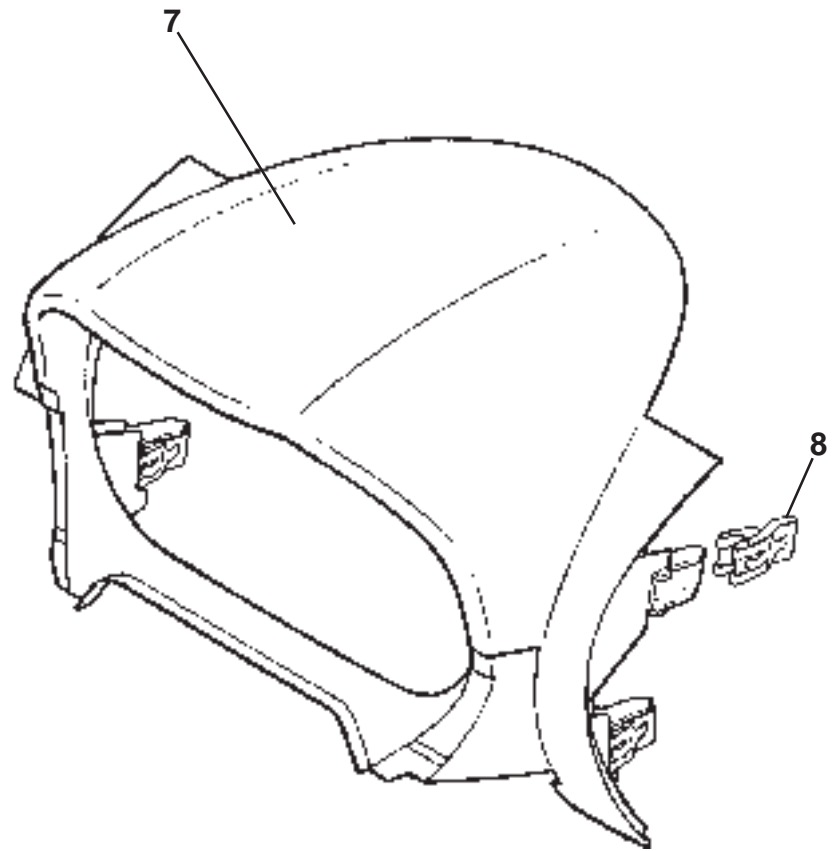

ELISE
14.10

Service Parts List **ELISE**

Function Code 14.10 Instrument Cowling

<u>Dep</u>	<u>Part Description</u>	<u>Remarks</u>	<u>Option</u>	<u>Part Number</u>	<u>Qty</u>
01	Instrument Cowling		Elise	C117U0040F	1
01a	Instrument Cowling, grey glove	Black stitching	Exige option	A122U0032K	1
01b	Instrument Cowling, grey glove	Beige stitching		A122V0072S	1
02	Bracket, instrument mounting, RH			C111U0156F	1
03	Bracket, instrument mounting, LH			C111U0155F	1
04	Nut, M4	Instrument pack to brackets		A075W3019F	4
05	Washer, flat, M4 x 9 x 0.8	Instrument pack to brackets		A082W4099F	4
06	Screw, M6 x 15, hex. hd.	Brackets to dash		A100A6024F	2
07	Instrument Cowling, airbag	C121U0030F R/B	Airbag cars, prior to '08 MY	D121U0030F	1
07a	Instrument Cowling, airbag, senosoft, charcoal		Airbag cars, '08 MY to Vin*	A121U0181F	1
07b	Instrument Cowling, airbag, microfibre	Black stitching		A120V0362S	1
07c	Instrument Cowling, airbag, microfibre	Beige stitching		A120V0447S	1
07d	Instrument Cowling, airbag, leather	Black stitching		A120V0363S	1
07e	Instrument Cowling, airbag, leather	Beige stitching		A120V0446S	1
07f	Instrument Cowling, senosoft, black		Elise 12 MY From Vin*	A138V0217F	1
08	Clip, cowling retention	Also for FLV panels (five clips total)	Airbag cars	A121U0156S	4
		*12 MY from approx vin CH_10646			

ELISE

Function Code: 14.10, Page: 1

Updated 1st October 2013