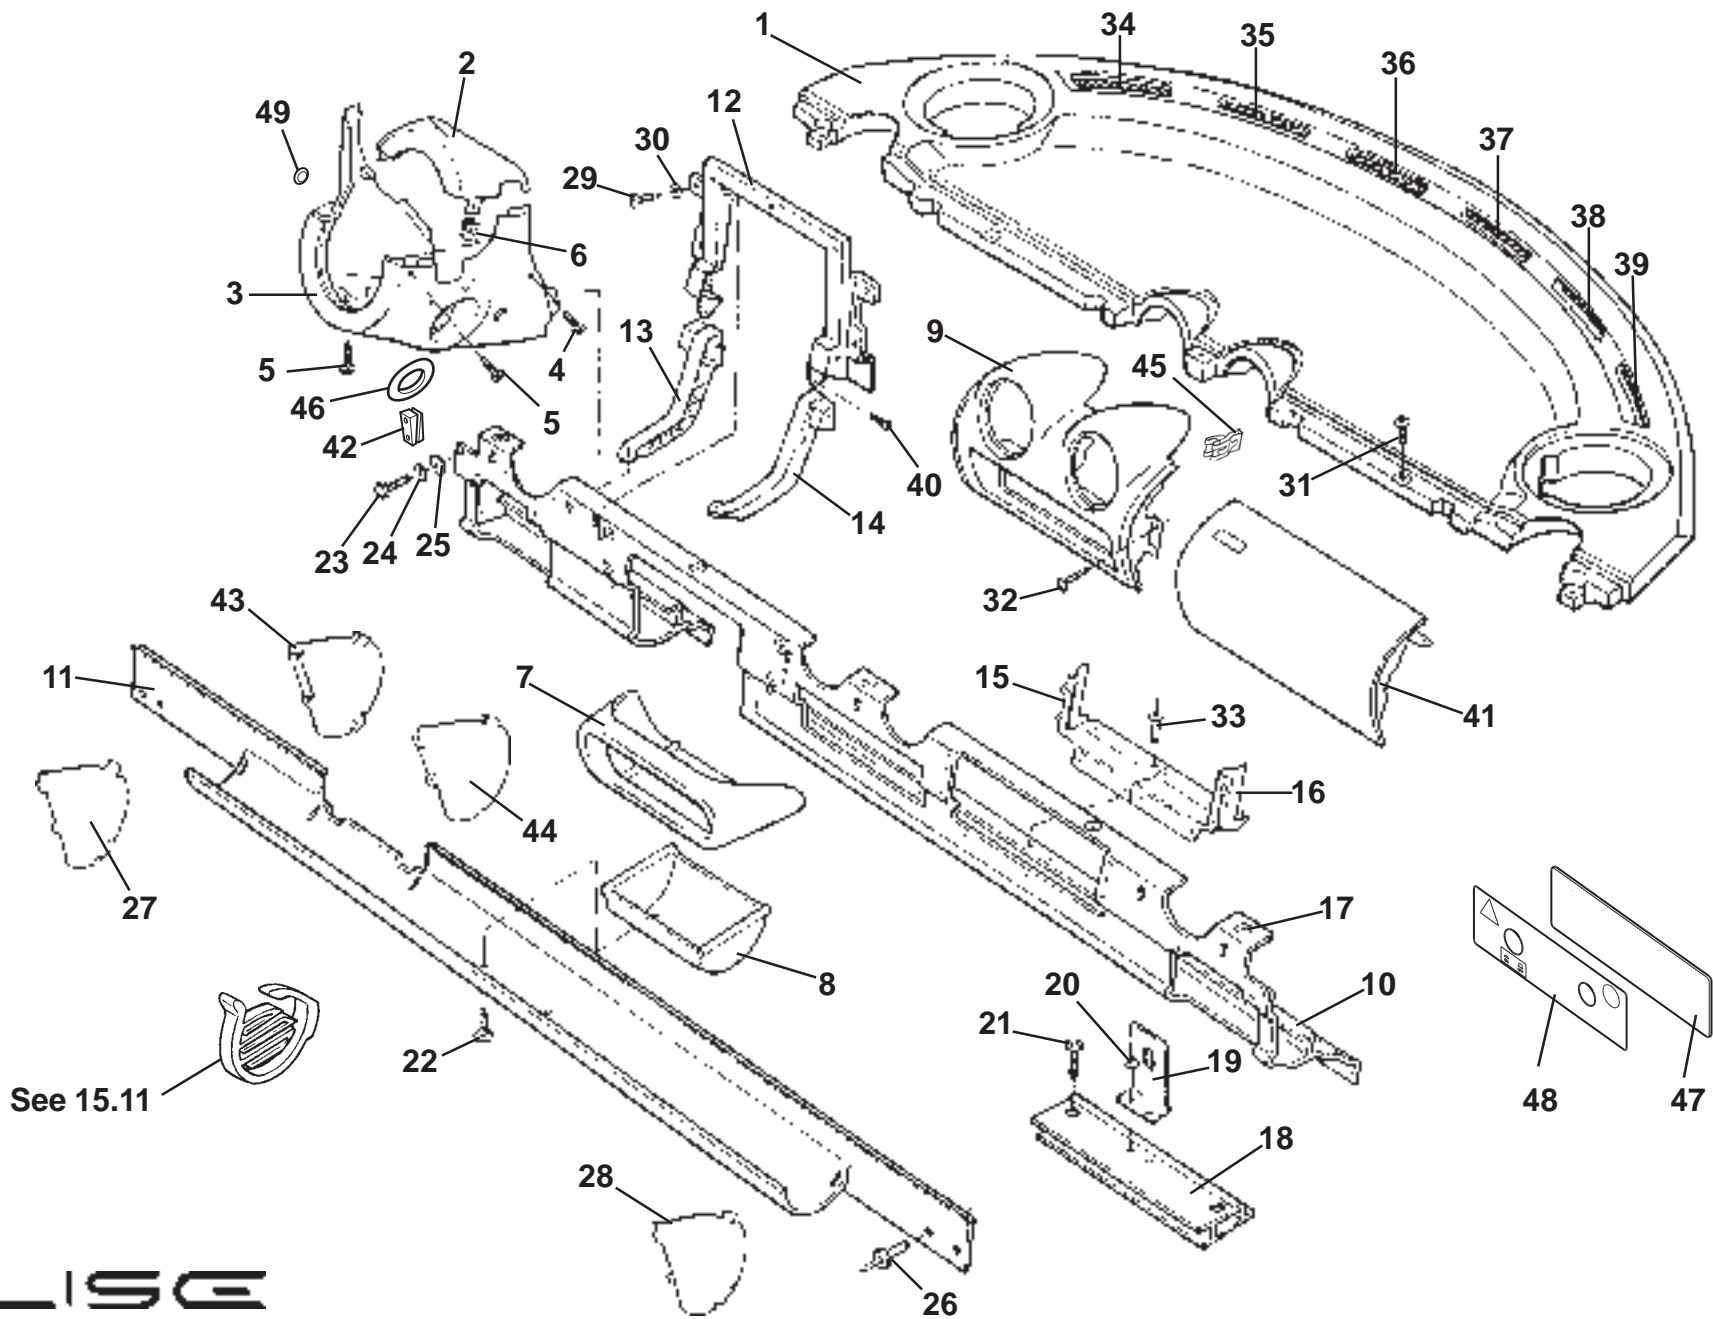

ELISE
14.05b

Updated 1st October 2013

Service Parts List **ELISE**

Function Code 14.05b Fascia Structure & Supporting Hardware, Twin Airbag

<u>Dep</u>	<u>Part Description</u>	<u>Remarks</u>	<u>Option</u>	<u>Part Number</u>	<u>Qty</u>
01	Fascia Top Panel			B121U0017F	1
01b	Fascia Top Panel, carbon fibre		Exige Cup 260 '09 MY	A128B0122F	1
02	Column Cowl, upper		Prior to '08 MY	A121U0038F	1
02a	Column Cowl, upper, senosoft charcoal		'08 MY to Vin*	A121U0173F	1
02b	Column Cowl, upper, microfibre black		Cup 260	A128B0105K	1
02c	Column Cowl, upper, senosoft, black		Elise 12 MY From Vin*	C121U0173F	1
03	Column Cowl, lower		Prior to '08 MY	B121U0074F	1
03a	Column Cowl, lower, senosoft, charcoal		'08 MY to Vin*	A121U0172F	1
03b	Column Cowl, lower, senosoft, charcoal	Variable TC switch aperture	'08 MY option	A121U0184K	1
03c	Column Cowl, lower, microfibre black		Exige Cup 260	A128B0106K	1
03d	Column Cowl, lower, senosoft, black		Elise 12 MY From Vin*	A138V0099F	1
04	Screw, self tap., No. 8 x 3/4", lower cowl to bracket			A075W5074Z	2
05	Screw, self tap., No. 6 x 0.5", lower to upper cowl			A075W5020Z	4
06	Spirenut, No. 8, lower to upper cowl			A075W6016Z	2
07	Panel, heater control mounting, silver grey		Prior to '08 MY	C121U0032F	1
07a	Panel, heater control mounting, senosoft, charcoal		'08 MY to Vin*	A120U0117F	1
07b	Panel, heater control mounting, microfibre	Black stitching		A121V0015S	1
07c	Panel, heater control mounting, microfibre	Beige stitching		A121V0028S	1

ELISE

Function Code: 14.05b, Page: 1

Updated 1st November 2013