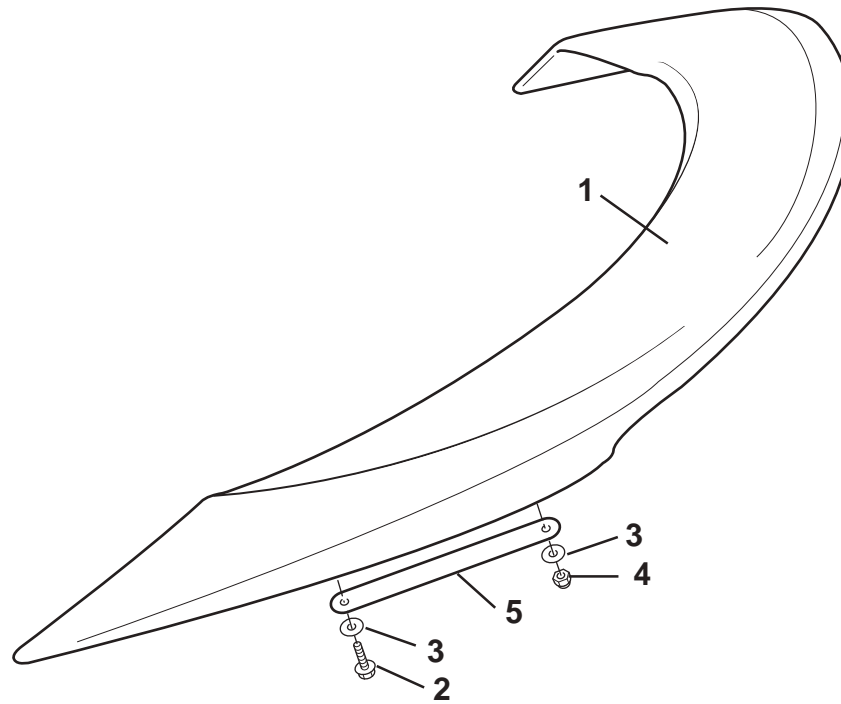

Function Code 10.20 Rear Window Shroud & Fixings

<u>Dep</u>	<u>Part Description</u>	<u>Remarks</u>	<u>Option</u>	<u>Part Number</u>	<u>Qty</u>
01	Rear Window Shroud Assembly		Primed	B117B0445K	1
02	Bracket, shroud to bulkhead			B117B0091F	2
03	Screw, M6 x 25, cap hd., bracket to bulkhead			A111W7170F	2
04	Washer, flat, M6 x 18 x 1, bracket to bulkhead			B082W4018F	2
05	Spacer Washer, neoprene, shroud to bulkhead			A111U6055F	4
06	Screw, M5 x 10, flg., button hd., bracket to shroud			A117B0310H	4
07	Nut, M6, rear shroud to clamshell			A075W3020Z	2
08	Washer, flat, M6 x 18 x 1, rear shroud to clamshell			B082W4018F	2
09	Foam Gasket, RH, shroud to clamshell			A117B0484F	1
10	Foam Gasket, LH, shroud to clamshell			A117B0485F	1
11	Foam Strip, self adhesive, shroud to bulkhead			A082U6065F	1.2M

ELISE
10.23

Updated 4th April 2011