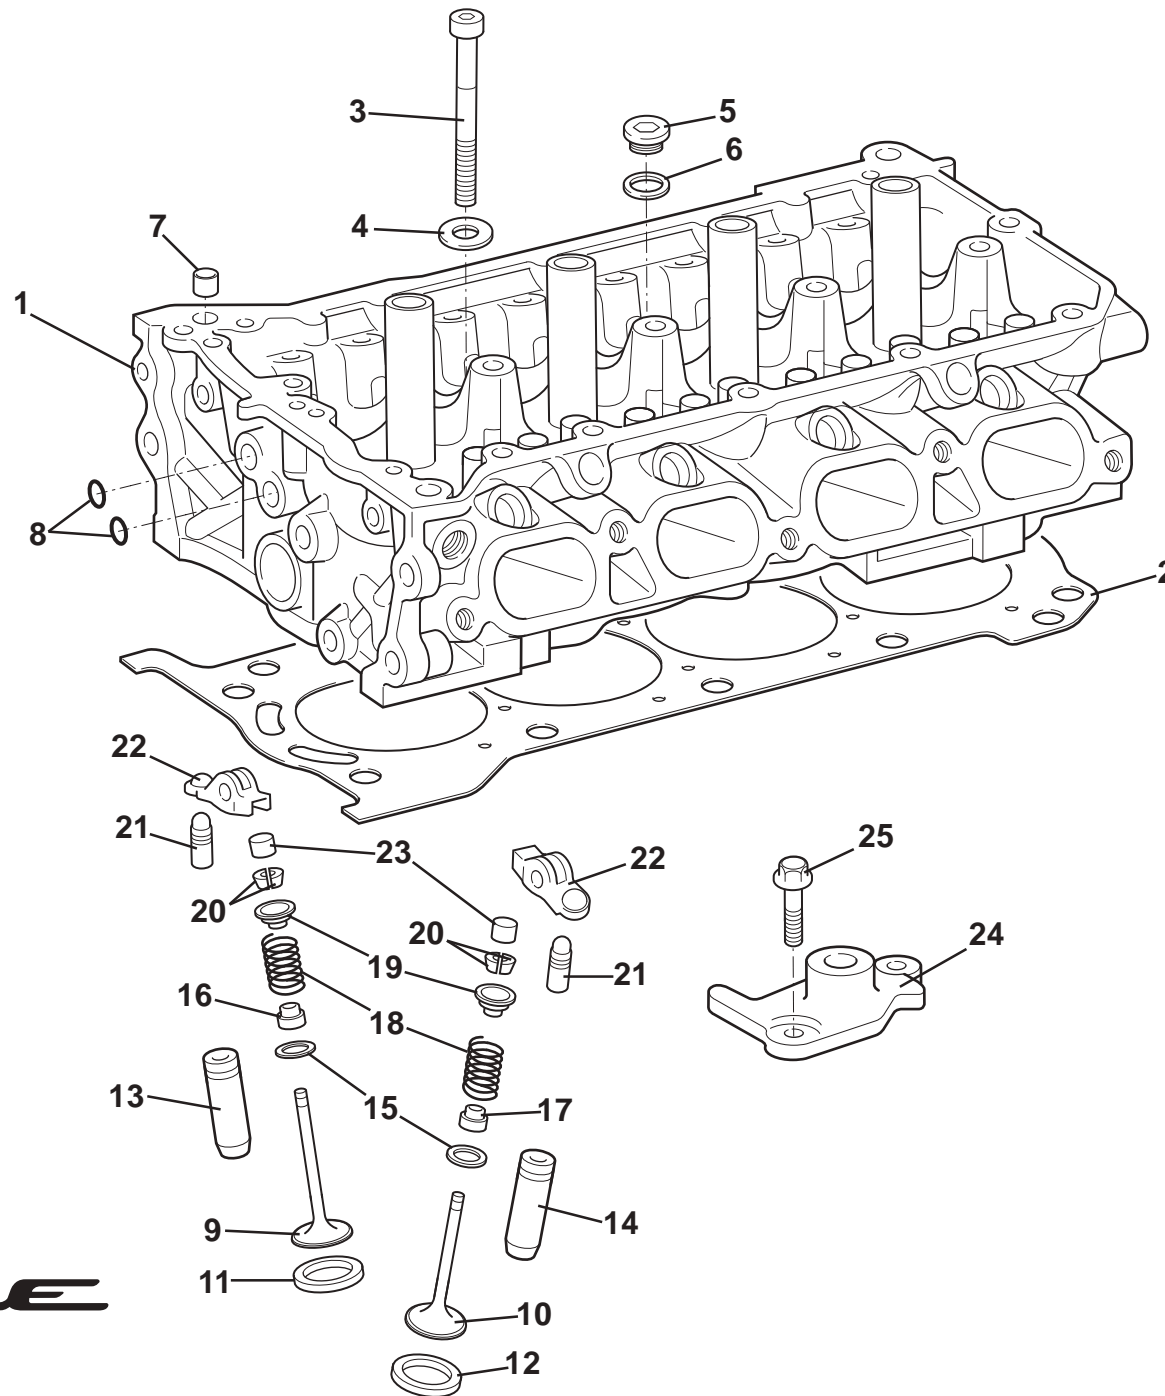

ELISE
40.05c

Updated 12th May 2010

Service Parts List **ELISE**

Function Code 40.05c Cylinder Head , Valves, Springs, Elise 2011 MY, 1ZR, 2ZR

<u>Dep</u>	<u>Part Description</u>	<u>Remarks</u>	<u>Option</u>	<u>Part Number</u>	<u>Qty</u>
01	Cylinder Head Assembly		1ZR	A120E7003S	1
01a	Cylinder Head Assembly		2ZR	A120E6584S	1
02	Gasket, cylinder head	Also see 40.02g		A120E7105S	1
03	Bolt, cap hd., head to block			A120E7260S	10
04	Washer, flat, head to block			A120E6121S	10
05	Plug, blanking, skt. hd.			A131F6055S	3
06	Gasket, plug to head			A131E6107S	3
07	Dowel, head to cam carrier			A120E7246S	2
08	'O' Ring			A120E7288S	2
09	Exhaust Valve			A120E7156S	8
10	Inlet Valve			A120E7157S	8
11	Valve Seat Insert, exhaust, standard,			A120E7108S	8
11a	Valve Seat Insert, exhaust, 0.03mm O/S			A120E7109S	8
12	Valve Seat Insert, inlet, standard,			A120E7106S	8
12a	Valve Seat Insert, inlet, 0.03mm O/S			A120E7107S	8
13	Valve Guide, exhaust, standard		1ZR	A132E6404S	8
13a	Valve Guide, exhaust, 0.5mm O/S		1ZR	A132E6405S	8
13b	Valve Guide, exhaust		2ZR	A120E6585S	8