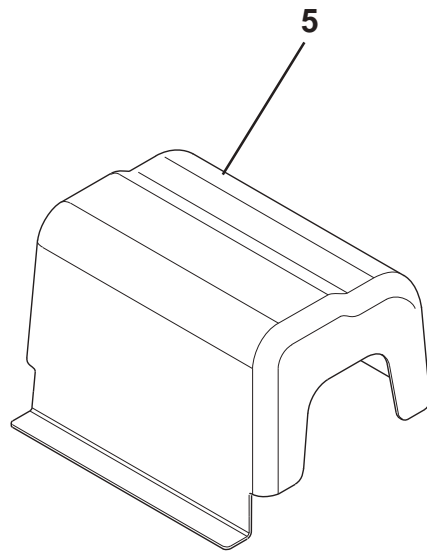

EXIGE
60.03x

Updated 11th September 2010

Service Parts List

EXIGE

Function Code 60.03x Fire Extinguisher Kit, Exige

<u>Dep</u>	<u>Part Description</u>	<u>Remarks</u>	<u>Option</u>	<u>Part Number</u>	<u>Qty</u>
01	Fire Extinguisher Kit		Optional	A111T0002S	1
02	Fixing screw, M6 x 20 pozi.	Not illustrated	Optional	A100W5147F	2
03	Rivnut, M6 flat hd.	Not illustrated	Optional	A111T6621F	2
04	Fire Extinguisher, electric	First use Exige Cup 260	Optional	A128B6002F	1
05	Cover, fire extinguisher	Exige Cup 260	Optional	A128U0016K	1

EXIGE