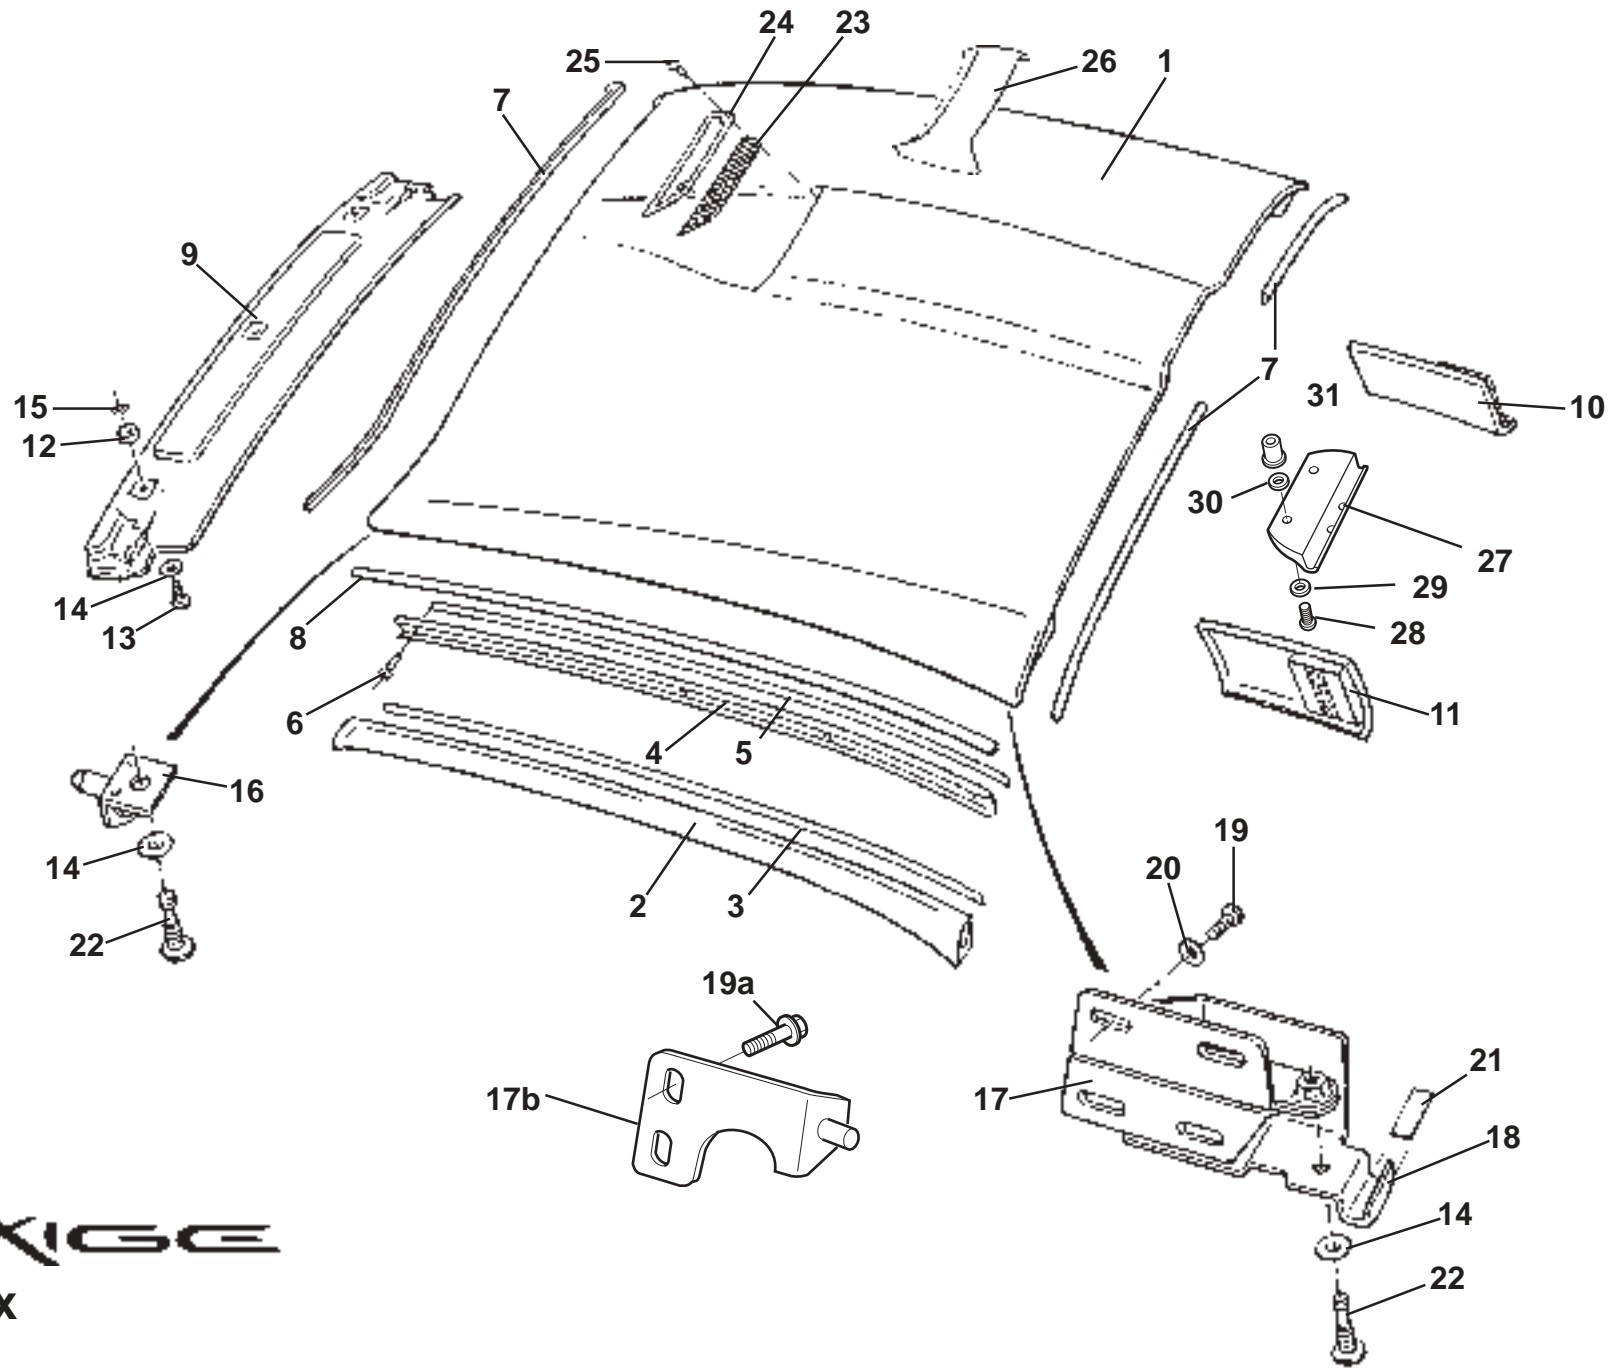

EXIGE
12.04x

Updated 16th July 2012

Service Parts List

Function Code 12.04x Roof Panel, Seals & Fixings, Exige

<u>Dep</u>	<u>Part Description</u>	<u>Remarks</u>	<u>Option</u>	<u>Part Number</u>	<u>Qty</u>
01	Roof Panel Assembly, painted	Supply Lotus Paint Code*	Standard cars	A122B0272J	1
01a	Roof Panel Assembly, painted	Supply Lotus Paint Code*	Exige S	A128B0020J	1
01b	Roof Panel Assembly, large scoop, painted	Supply Lotus Paint Code*	Exige S 240, Cup 255/260	A122B0343J	1
01c	Roof Panel Assembly, large scoop, carbon fibre	Supply Lotus Paint Code*	Cup 260	A128B0297S	1
01d	Headlining, black	Not illustrated, sold by the sq metre order 2 metres		A120V6024V	2m
02	Seal, roof to side glass, LH			A116V0249F	1
02a	Seal, roof to side glass, RH			A116V0248F	1
03	Double Sided Tape, 5mm, seal to carrier	Cut to fit		A117B0362V	As req.
04	Seal Carrier, LH			A116V0241F	1
04a	Seal Carrier, RH			A116V0240F	1
05	Double Sided Tape, 12mm, carrier to roof			C075U6071V	As req.
06	Pop Rivet, seal carrier to roof			A116W6707F	12
07	Seal, 'D' section, self adhesive, roof front rear	Rear, cut to fit		A117U6007F	2
08	Edging Strip, roof sides		A111U6034V R/B	A120U0097F	2
09	Trim/Clamp Panel, roof to screen header	Trimmed		A116B1078J	1
10	Trim Panel, bracket rear RH covering			A116B1076J	1
11	Trim Panel, bracket rear LH covering			A116B1077J	1
12	Spacer, plastic, panel to header			B116V0221F	3