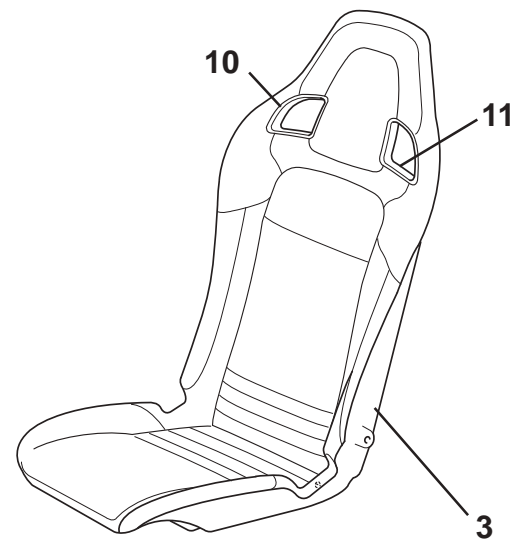

Sports seat