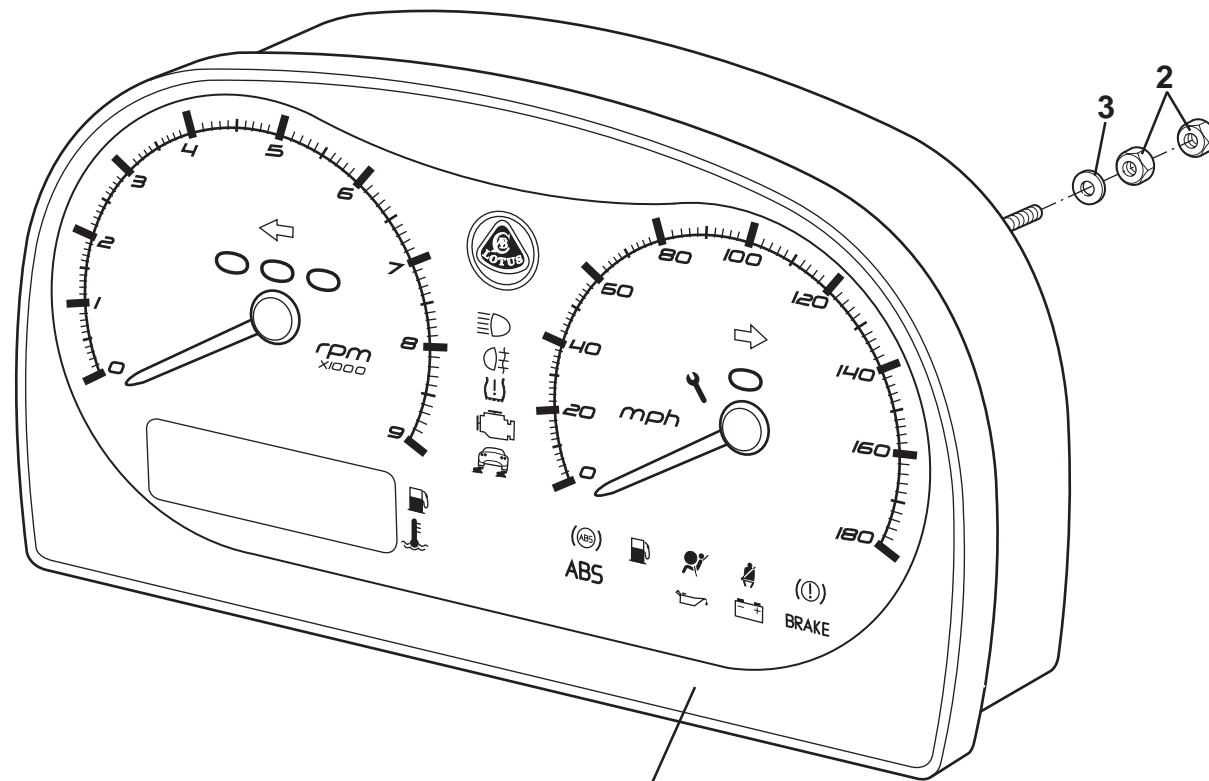

'08 Model Year shown

1

ELISE

17.07

Updated 2nd December 2010

Service Parts List **ELISE**

Function Code 17.07 Instruments, Tell Tales, & Displays

<u>Dep</u>	<u>Part Description</u>	<u>Remarks</u>	<u>Option</u>	<u>Part Number</u>	<u>Qty</u>
01	Instrument Pack, MPH,	Grey dials. *Can be used 08 MY on, see below	12 MY on	C121N0007F	1
01a	Instrument Pack, Km/h,	Grey dials. *Can be used 08 MY on, see below	12 MY on	C121N0008F	1
1b	Instrument Pack, MPH,	Black dials. *Can be used 08 MY on, see below	11 MY only	A121N0007F	1
1c	Instrument Pack, Km/h,	Black dials. *Can be used 08 MY on, see below	11 MY only	A121N0008F	1
01d	Instrument Pack, MPH,	Black dials	Common, '08 MY - 10 MY	A121N6000F	1
01e	Instrument Pack, Km/h,	Black dials	Common, '08 MY - 10 MY	A121N6001F	1
01f	Instrument Pack, Km/h,	White dials	With airbag, '06 MY - '07MY	A120N0004F	1
01g	Instrument Pack, MPH,	White dials	With airbag, '06 MY - '07MY	A120N0003F	1
01h	Instrument Pack, Km/h, Canada	White dials	Canada, '06 MY - '07MY	A121N0002F	1
01i	Instrument Pack, MPH, federal	White dials	USA - '07MY	C121N0001F	1
01j	Instrument Pack, Km/h	White dials	Non-airbag, '06 MY - '07MY	C120N0002F	1
01k	Instrument Pack, MPH	White dials	Non-airbag, '06 MY - '07MY	C120N0001F	1
01l	Instrument Pack, Km/h	White dials	Prior to '06 MY	B120N0002F	1
01m	Instrument Pack, MPH	White dials	Prior to '06 MY	B120N0001F	1
02	Nut, M4, pack to brackets	Also see 14.10		A075W3019F	8
03	Washer, flat, M4	Also see 14.10		A082W4099F	4