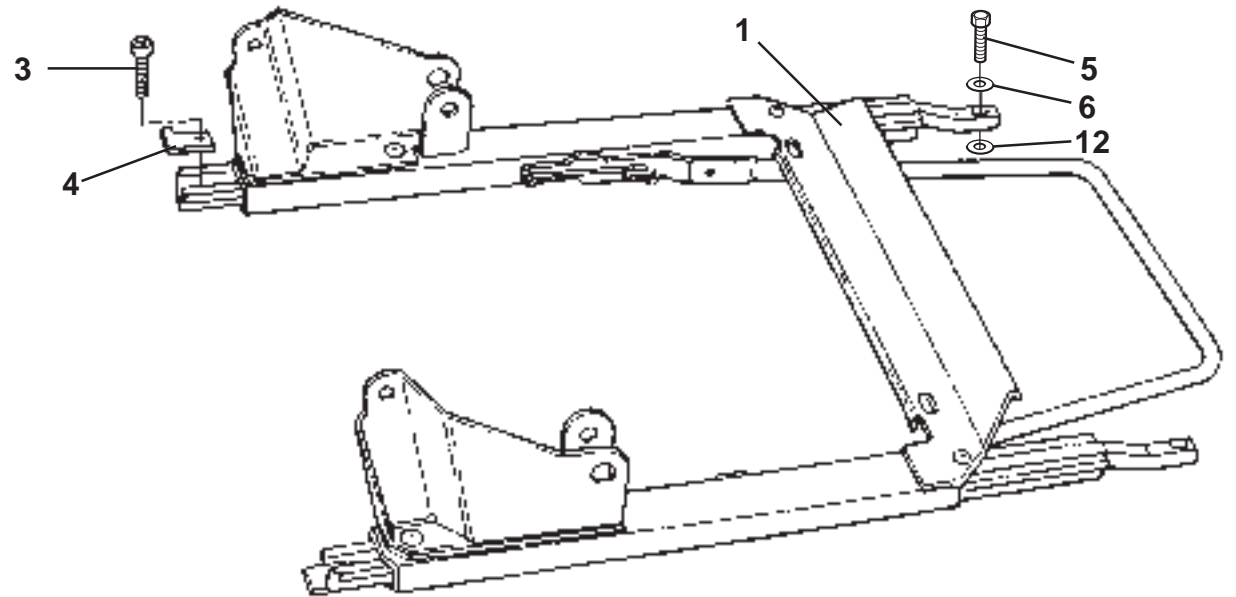

ELISE
13.01

Updated 1st April 2014