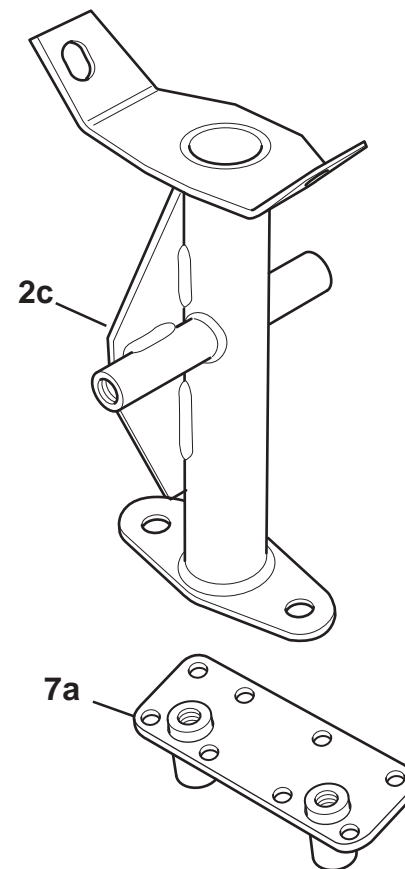

ELISE

10.31

Updated 25th January 2012

Service Parts List **ELISE**

Function Code 10.31 Towing Strut/ Hook

<u>Dep</u>	<u>Part Description</u>	<u>Remarks</u>	<u>Option</u>	<u>Part Number</u>	<u>Qty</u>
01	Towing Eye	Stowed in tool kit		B111B0399F	1
02	Mounting Strut, towing eye	All markets	Exige, 06 MY & Elise, prior to '07.5 MY	B117B0160F	1
02a	Mounting Strut, towing eye	All markets	Exige, to 06 MY	A122B0126F	1
02b	Mounting Strut, towing eye*	For nutplates items 6, 7	Exige & Elise, Euro, 07.5 MY	A120U0092F	1
02c	Mounting Strut, towing eye, federal	For nutplates items 6, 7a	Exige & Elise, USA, '07.5 MY	A121U0164F	1
03	Setscrew, M8 x 25, hex. hd., grade 8.8 Zn			A120W1000Z	4
04	Washer, flat, M8 x 1.4 Zn			A075W4021Z	4
05	Screw, M8 x 20, black plastic, strut blanking		Exige	A121W5280F	1
06	Nutplate, bonded, upper towing strut	Bonded to crash structure	Common, '07.5 MY	A120B0203F	1
07	Nutplate, bonded, lower towing strut	Bonded to crash structure	Euro, '07.5 MY	A120B0200F	1
07a	Nutplate, bonded, lower towing strut, federal	Bonded to crash structure	USA, 07.5 MY	A121B0102F	1

*Also use if replacing pre 7.5 MY crash structure with B level option see section 10.04