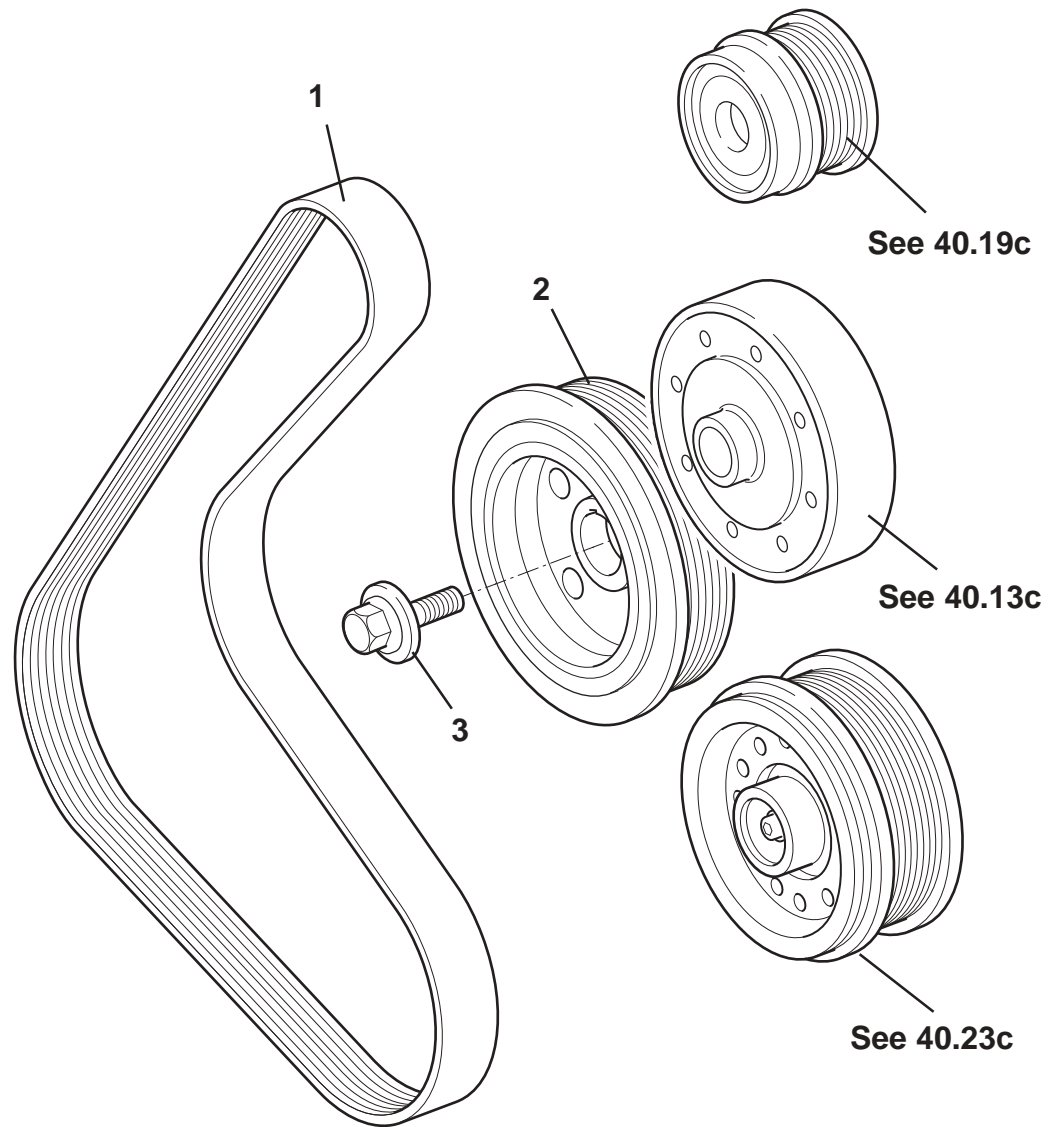

ELISE
41.03c

Updated 27th September 2012

Service Parts List **ELISE**

Function Code 41.03c Auxiliary Drive Belts & Pulleys, Elise 2011 MY, 1ZR, 2ZR

<u>Dep</u>	<u>Part Description</u>	<u>Remarks</u>	<u>Option</u>	<u>Part Number</u>	<u>Qty</u>
01	Drive Belt, AC, water pumps, + alternator		1ZR	A120E7264S	1
01a	Drive Belt, water pumps, + alternator		1ZR	A120E7290S	1
01b	Drive Belt, AC, water pumps, + alternator + s/charger		2ZR	A120E6582F	1
01c	Drive Belt, water pumps, + alternator + s/charger		2ZR	B120E0159F	1
02	Pulley, crankshaft	Also see 40.11c		A120E7145S	1
03	Bolt, with washer, pulley to crankshaft	Also see 40.11c		A120E7239S	1
04	Supercharger Nose Support Assembly		2ZR	B120E0136F	1
05	Screw M8 x 75 hex flg		2ZR	A138W1000F	1
06	Nyloc Nut, M8		2ZR	A075W3010Z	1