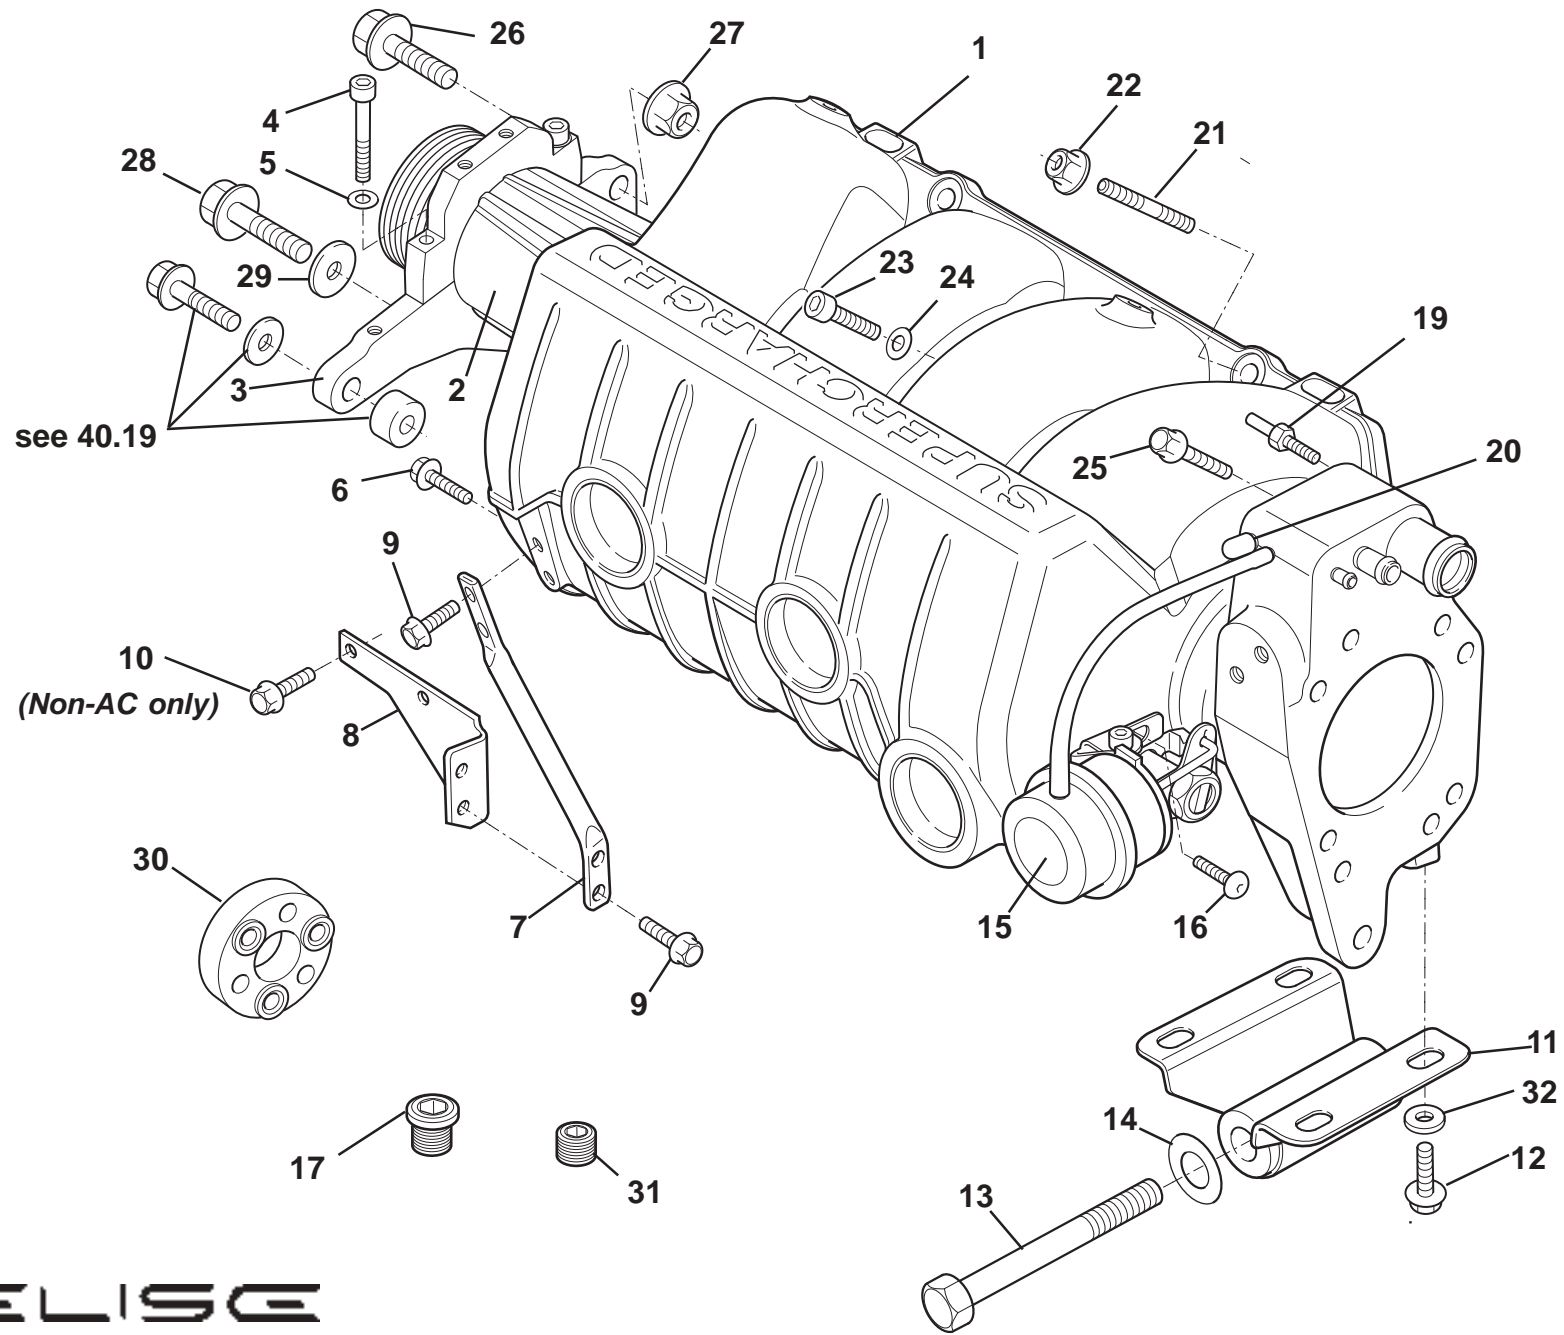

ELISE
42.09a

Updated 16th January 2013

Service Parts List **ELISE**

Function Code 42.09a Supercharger, Elise SC (Exige Aftersales Kit)

<u>Dep</u>	<u>Part Description</u>	<u>Remarks</u>	<u>Option</u>	<u>Part Number</u>	<u>Qty</u>
01	Supercharger Assembly	Incl. by-pass valve, pulley, fixings		A120E0041F	1
02	Nose Assembly	Includes pulley		A120E6512S	1
03	Mount, supercharger front			A120E0045F	1
04	Screw, M6 x 45, cap hd., mount clamping			A127W7230F	2
05	Washer, flat, M6 x 12, mount clamping			A075W4013Z	2
06	Bolt, nose to supercharger			A128E6021S	8
07	Stay, manifold support			B120E0059F	1
08	Bracket, stay to engine			B120E0060F	1
09	Screw, M8 x 20, flg. hd., stay to bracket & supercharger			A120W5278F	4
10	Screw, M8 x 20, flg. hd., bracket to engine	For fixings, AC cars, see 40.23	Non-AC cars	A120W5278F	2
11	Bracket, lower support			A120E0044F	1
12	Screw, M8 x 16, flg. hd., bracket to supercharger			A117W2202F	4
13	Bolt, M10 x 60, hex. hd., bracket to transmission			A116W2194F	1
14	Washer, flat, bracket to transmission			A075W4024Z	1
15	Bypass Actuator Valve, vacuum			A120E6513S	1
16	Bolt, button hd., bypass actuator retention			A128E6019S	2
17	Plug, oil filler			A128E6015S	1
18	Oil Fill Kit	Not illustrated includes oil & plug		A128E6014S	1

ELISE

Function Code: 42.09a, Page: 1

Updated 16th January 2013