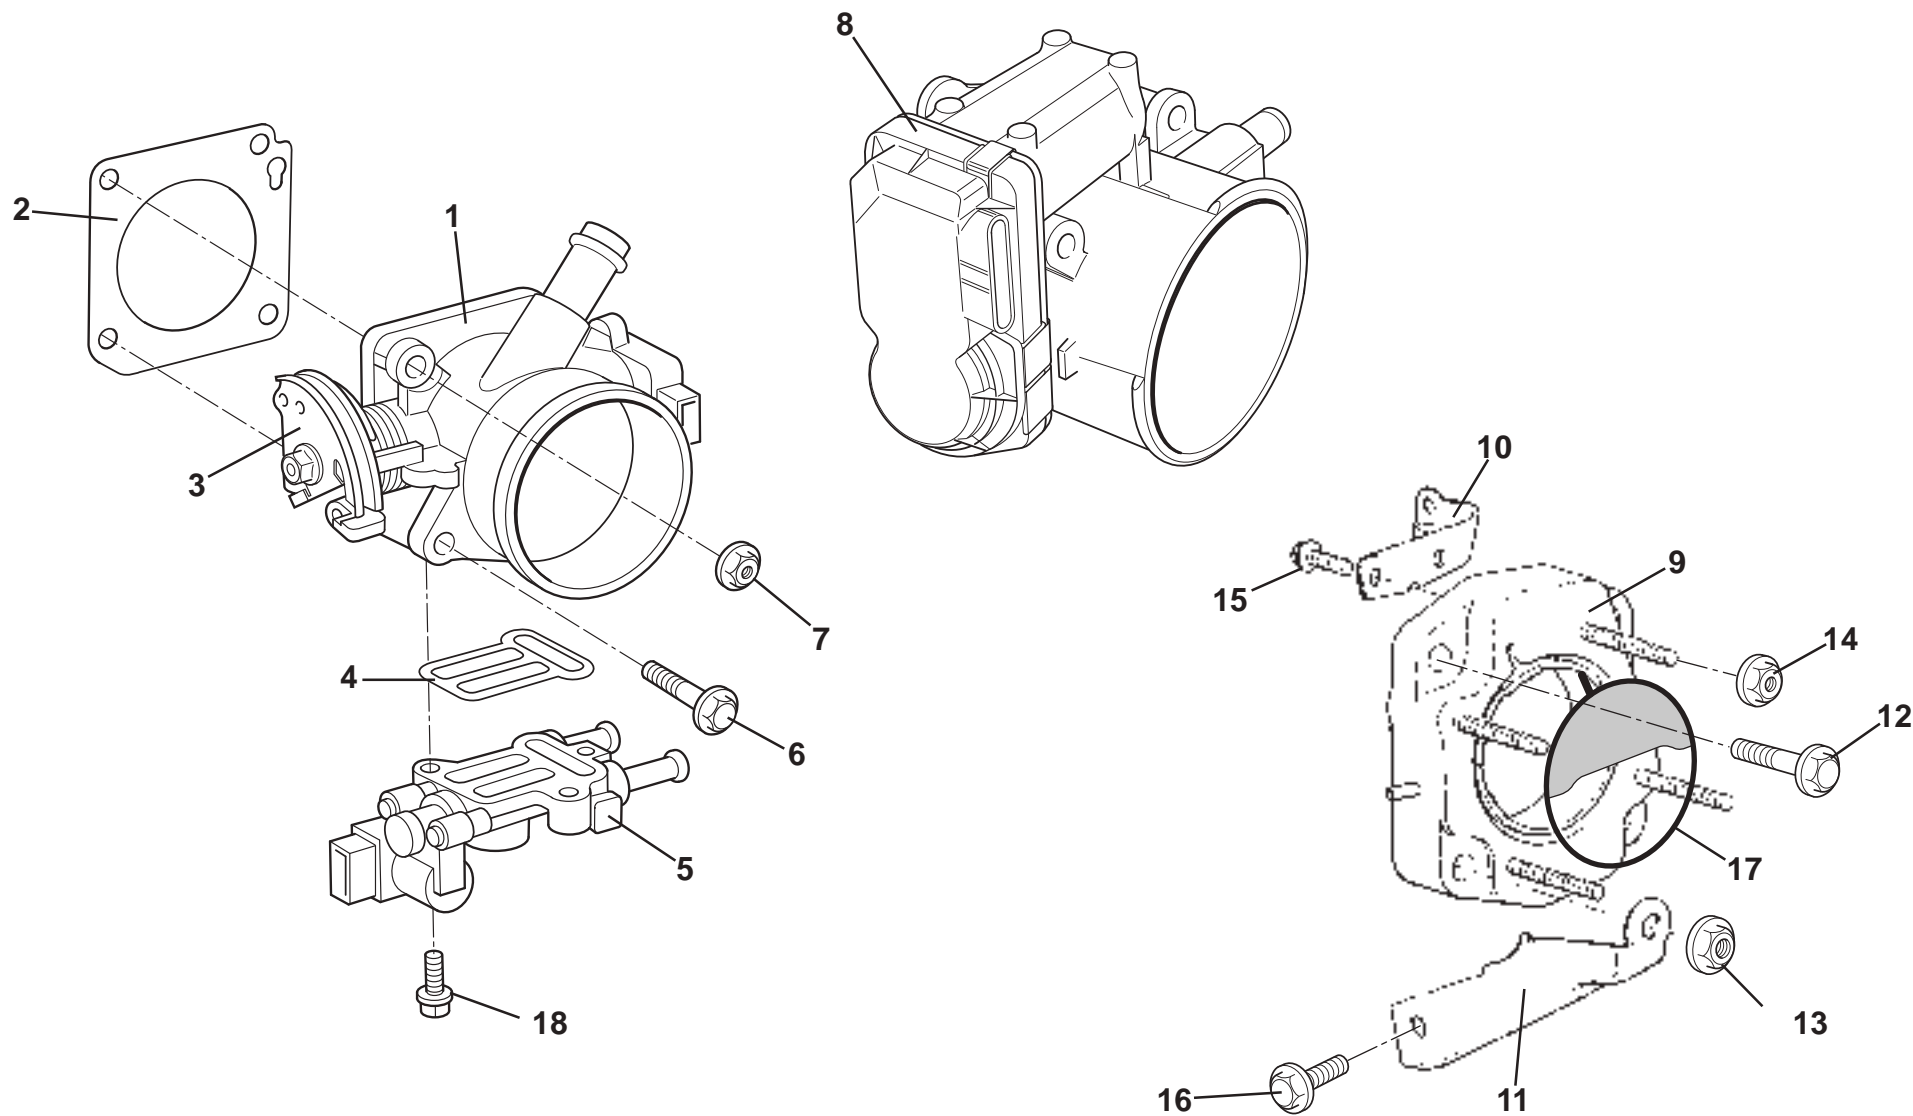

ELISE
42.04

Updated 1st February 2011

Service Parts List **ELISE**

Function Code 42.04 Throttle Body, Mechanism & IAC Valve

<u>Dep</u>	<u>Part Description</u>	<u>Remarks</u>	<u>Option</u>	<u>Part Number</u>	<u>Qty</u>
01	Throttle Body	Includes IAC & TPS	Prior to '06 MY	A120E6353S	1
02	Gasket, throttle body, 2ZZ		111R, Elise R, Exige	A120E6354S	1
03	Quadrant, throttle body	Replaces TMC quadrant	Prior to '06 MY	A120E0019F	1
03a	Gasket, throttle body, 1ZZ		Elise S, '07 MY	A131E6003H	1
04	Gasket, IAC		Prior to '06 MY	A120E6372S	1
05	Idle Air Control Valve (IAC)		Prior to '06 MY	A120E6377S	1
06	Screw, flg. hd, throttle body to manifold		111R, Elise R, Exige	A120E6357S	2
07	Nut, flg. hd., throttle body to manifold		111R, Elise R, Exige	A120E6355S	2
08	Throttle Body, electronic control, 2ZZ	Includes IAC & TPS	'06 MY	A120E6489S	1
08a	Throttle Body, electronic control, 1ZZ	Not illustrated	Elise S, '07 MY on	A131E6002H	1
09	Adaptor, throttle body to manifold, 1ZZ		Elise S, '07 MY on	A131E0003F	1
09a	Insulator/Adaptor, throttle body to manifold, 2ZZ		111R, Elise R, Exige	A120E6523S	1
10	Stay, inlet manifold, upper, 1ZZ		Elise S, '07 MY on	A131E0005F	1
11	Stay, inlet manifold, lower, 1ZZ		Elise S, '07 MY on	A131E6139S	1
12	Bolt, M8 x 30, flg. hd., adaptor to manifold		Elise S, '07 MY on	A116W5245F	3
13	Flange Nut, M8, adaptor/stay to manifold		Elise S, '07 MY on	A131E6235S	1
14	Flange Nut, , M6, throttle body to adaptor		Elise S, '07 MY on	A117W3180F	4
15	Bolt, M6 x 16, flg. hd., stay to adaptor		Elise S, '07 MY on	A131E6229S	2