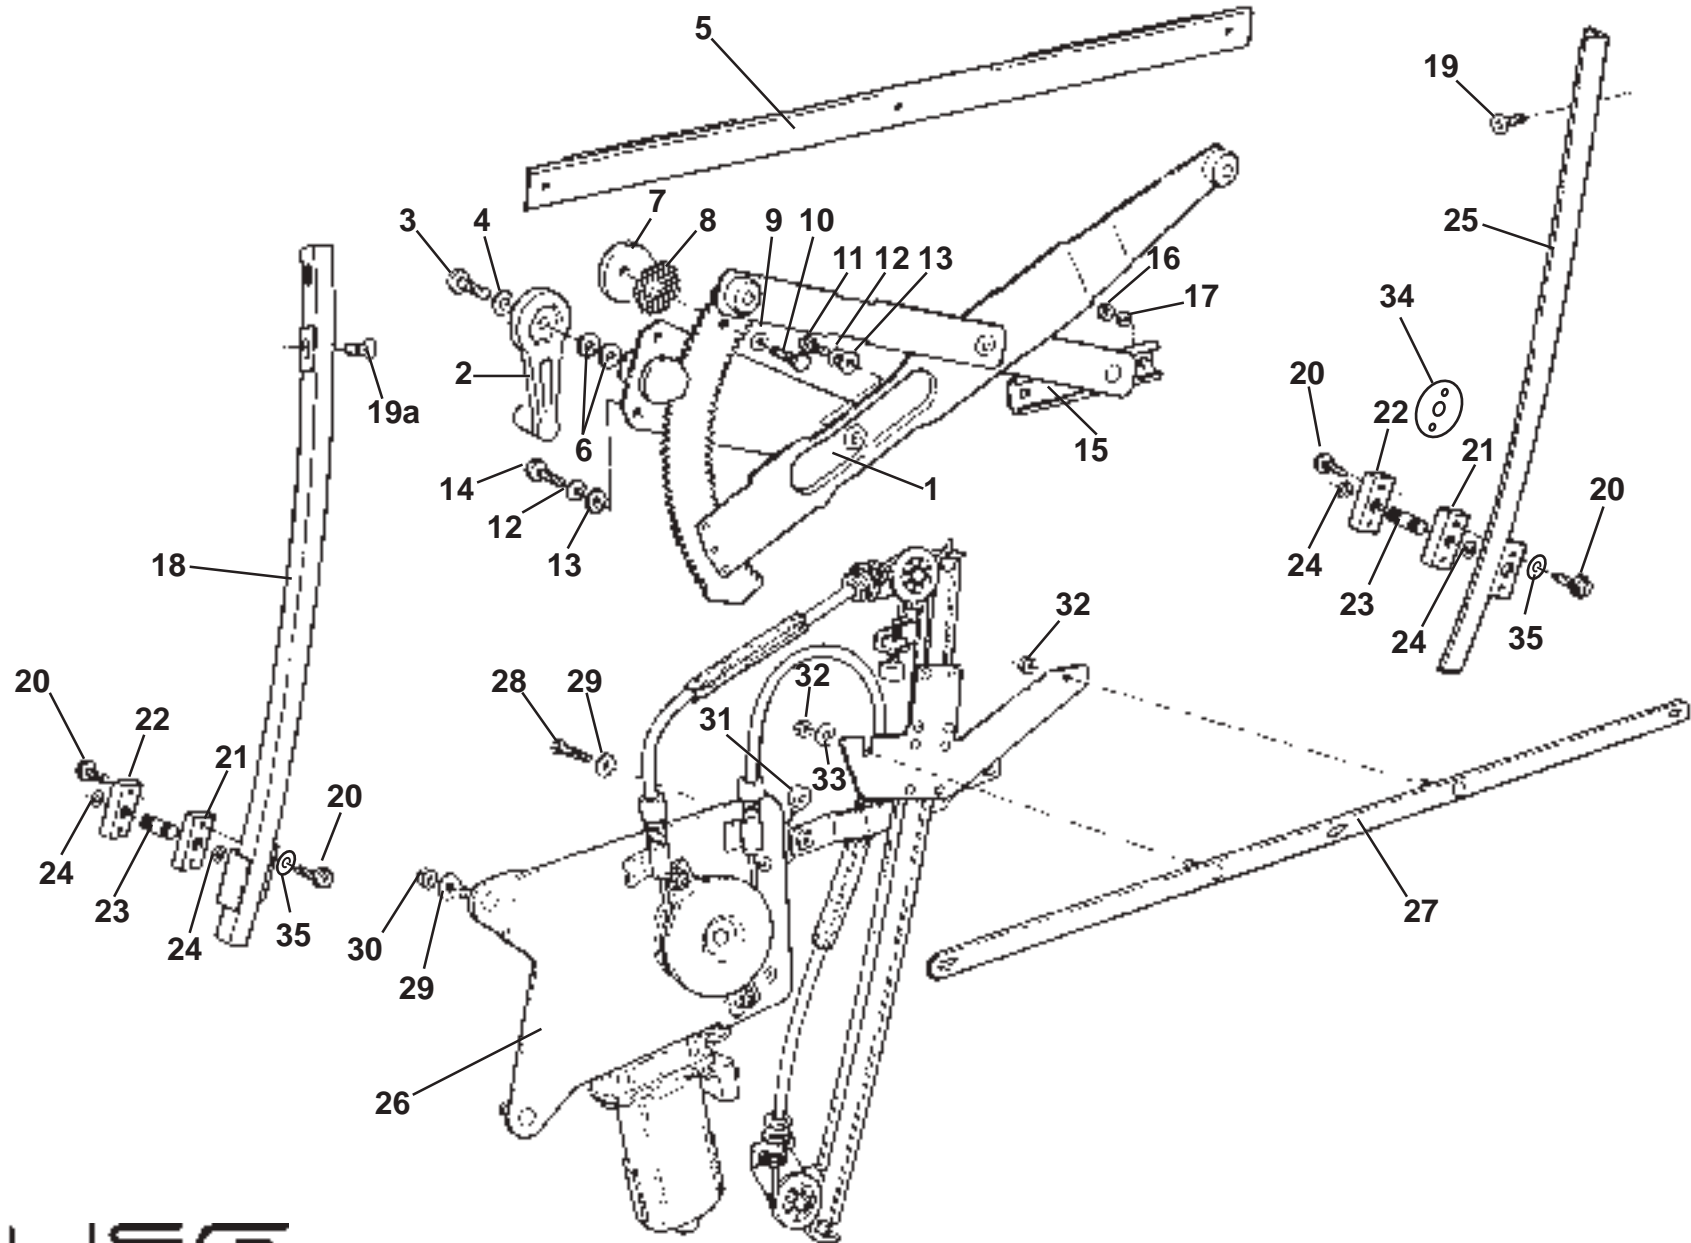

ELISE

11.02

Updated 4th April 2013

Service Parts List

ELISE

Function Code 11.02 Door Window Lift Mechanism

<u>Dep</u>	<u>Part Description</u>	<u>Remarks</u>	<u>Option</u>	<u>Part Number</u>	<u>Qty</u>
01	Window Regulator, RH			C111U0082K	1
01a	Window Regulator, LH			C111U0083K	1
02	Window Winder Handle, alloy brushed	Includes fixings		A117U0442F	2
03	Screw, M5 x 12, button. skt. hd., regulator handle fix,	Supplied with handle		A111W7138F	2
04	Washer, shakeproof, M5, regulator handle fix,	Supplied with handle		A075W4045Z	2
05	Glass Carrier Channel			B116U0130F	2
06	Spacer, window regulator handle			A082W4109F	4
07	Eccentric Stop			A116U0166F	2
08	Mesh Washer, eccentric stop			A116U0167K	1
09	Washer, shakeproof			A075W4046Z	2
10	Setscrew, eccentric stop fix.			A100W1055F	2
11	Setscrew, regulator fix			A075W1028Z	2
12	Washer, flat,,M6 x 20 x 2.5			A075W4016F	6
13	Washer, flat, M6 x 25 x 1.4			A075W4017Z	6
14	Setscrew M6, regulator fix			A075W1027Z	4
15	Guide Channel, window regulator			A117U0285F	2
16	Nyloc Nut, M5, channel fix.			A100W3113F	4
17	Washer, flat, 3/16 x 0.5", channel rear fix.			A075W4000Z	2

ELISE

Function Code: 11.02, Page: 1

Updated 4th April 2013