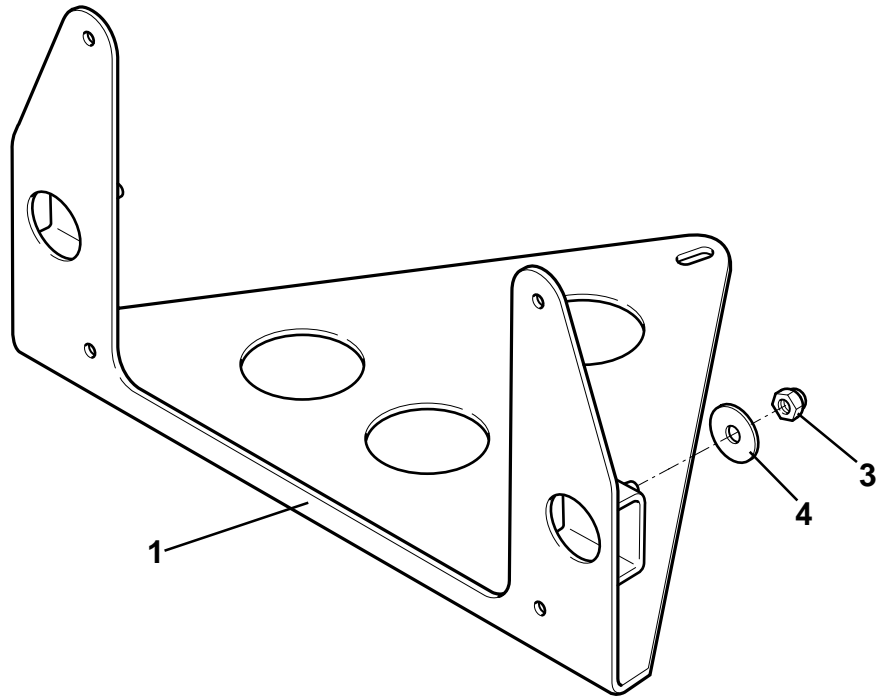

ELISE
12.07

Service Parts List

ELISE

Function Code 12.07 Licence Plate Mountings

<u>Dep</u>	<u>Part Description</u>	<u>Remarks</u>	<u>Option</u>	<u>Part Number</u>	<u>Qty</u>
01	Licence Plate Plinth, front		Japan only	A117B0410F	1
02	License Plate Plinth, front, federal	Screw type fixing	USA/Canada	A121U0170F	1
02a	License Plate Plinth, front, federal	Not illustrated, stud type fixing*	USA/Canada	B121U0001F	1
02b	License Plate Plinth, front, federal	Not illustrated,	Exige	A128B0287F	1
03	Nyloc Nut, M6, thin, plinth to clamshell	4 off, USA	Japan + USA stud type	A907E6285F	2
04	Washer, flat, M6 x 25, x 1.4, plinth to clamshell	4 off, USA	Japan + USA stud type	B075W4017Z	2
05	Screw, M6 x 16, pan, torx hd. S/S, plinth & plate fixing	4 off for rear plate mounting	USA/Canada	A117W2213F	12
06	Washer, flat, M6 x 15 x 1.5, S/S black, plinth to clamshell		USA/Canada	A082W4133F	4
07	Nutplate, M6, plinth to splitter panel	For bonding in place	Exige, USA/Canada	A121B0119F	2
08	Nut, M6, flange, whiztight, plinth to clamshell		Elise, USA/Canada	A121W3196F	4

*When obsolete, replaced by A121U0170F, so need to also order 4x item 5 & 6 as this does not come with studs and item 7 if required.

ELISE