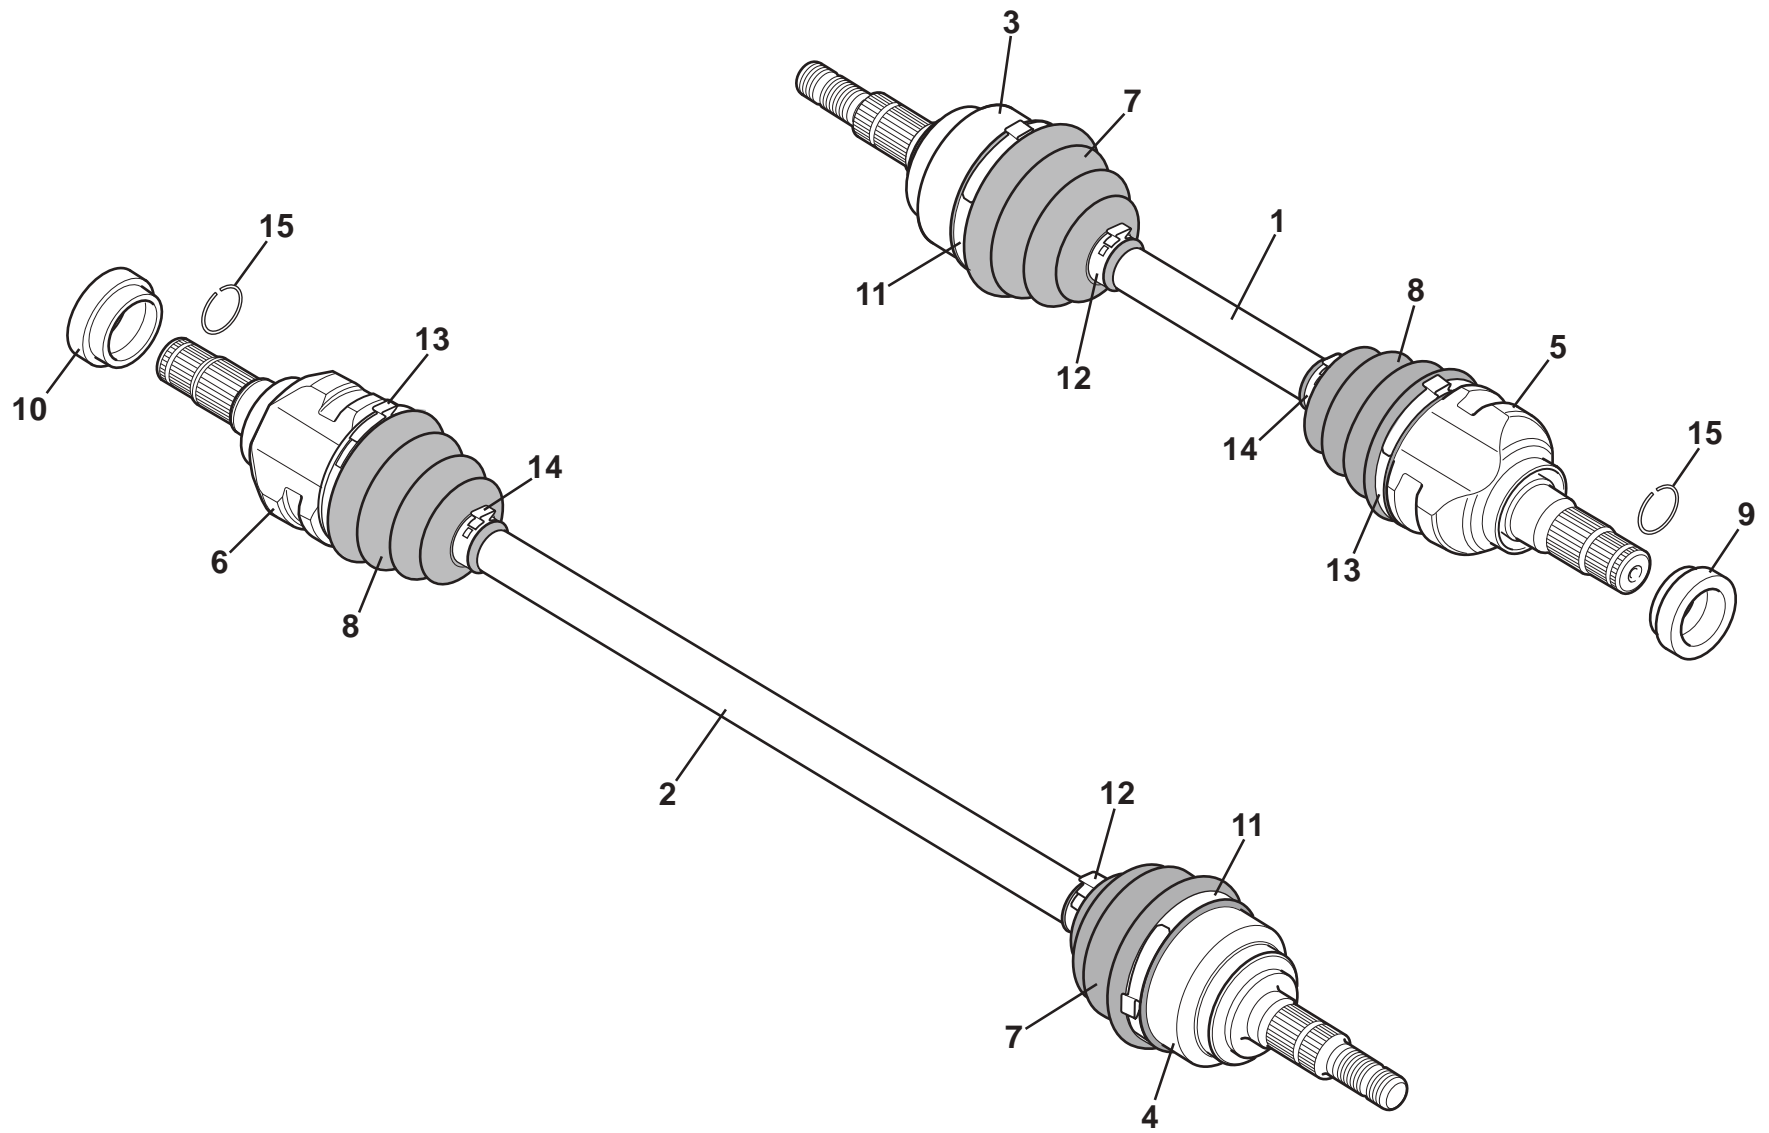

ELISE
47.15a

2010/02

Service Parts List **ELISE**

Function Code 47.15a Driveshafts & Seals, Elise 2011 MY, 1ZR, 2ZR

<u>Dep</u>	<u>Part Description</u>	<u>Remarks</u>	<u>Option</u>	<u>Part Number</u>	<u>Qty</u>
01	Driveshaft Assembly, LH			B120D4003F	1
02	Driveshaft Assembly, RH			B120D4004F	1
03	CV Joint & Shaft Assy., outboard, LH			A120D6011S	1
04	CV Joint & Shaft Assy., outboard, RH			A120D6012S	1
05	CV Joint, inboard			A120D6013S	1
06	CV Joint, inboard			A120D6013S	1
07	Gaiter Kit, outboard CV joint			A120D6002S	2
08	Gaiter Kit, inboard CV joint			A120D6014S	2
09	Oil Seal, output, LH			A120F7181S	1
10	Oil Seal, output, RH			A120F7182S	1
11	Clip, outboard gaiter, large			A120D6004S	2
12	Clip, outboard gaiter, small			A120D6005S	2
13	Clip, inboard gaiter, large			A120D6015S	2
14	Clip, inboard gaiter, small			A120D6016S	2
15	Circlip, shaft to transmission			A120D6017S	2

ELISE

Function Code: 47.15a, Page: 1

Updated 16th July 2012