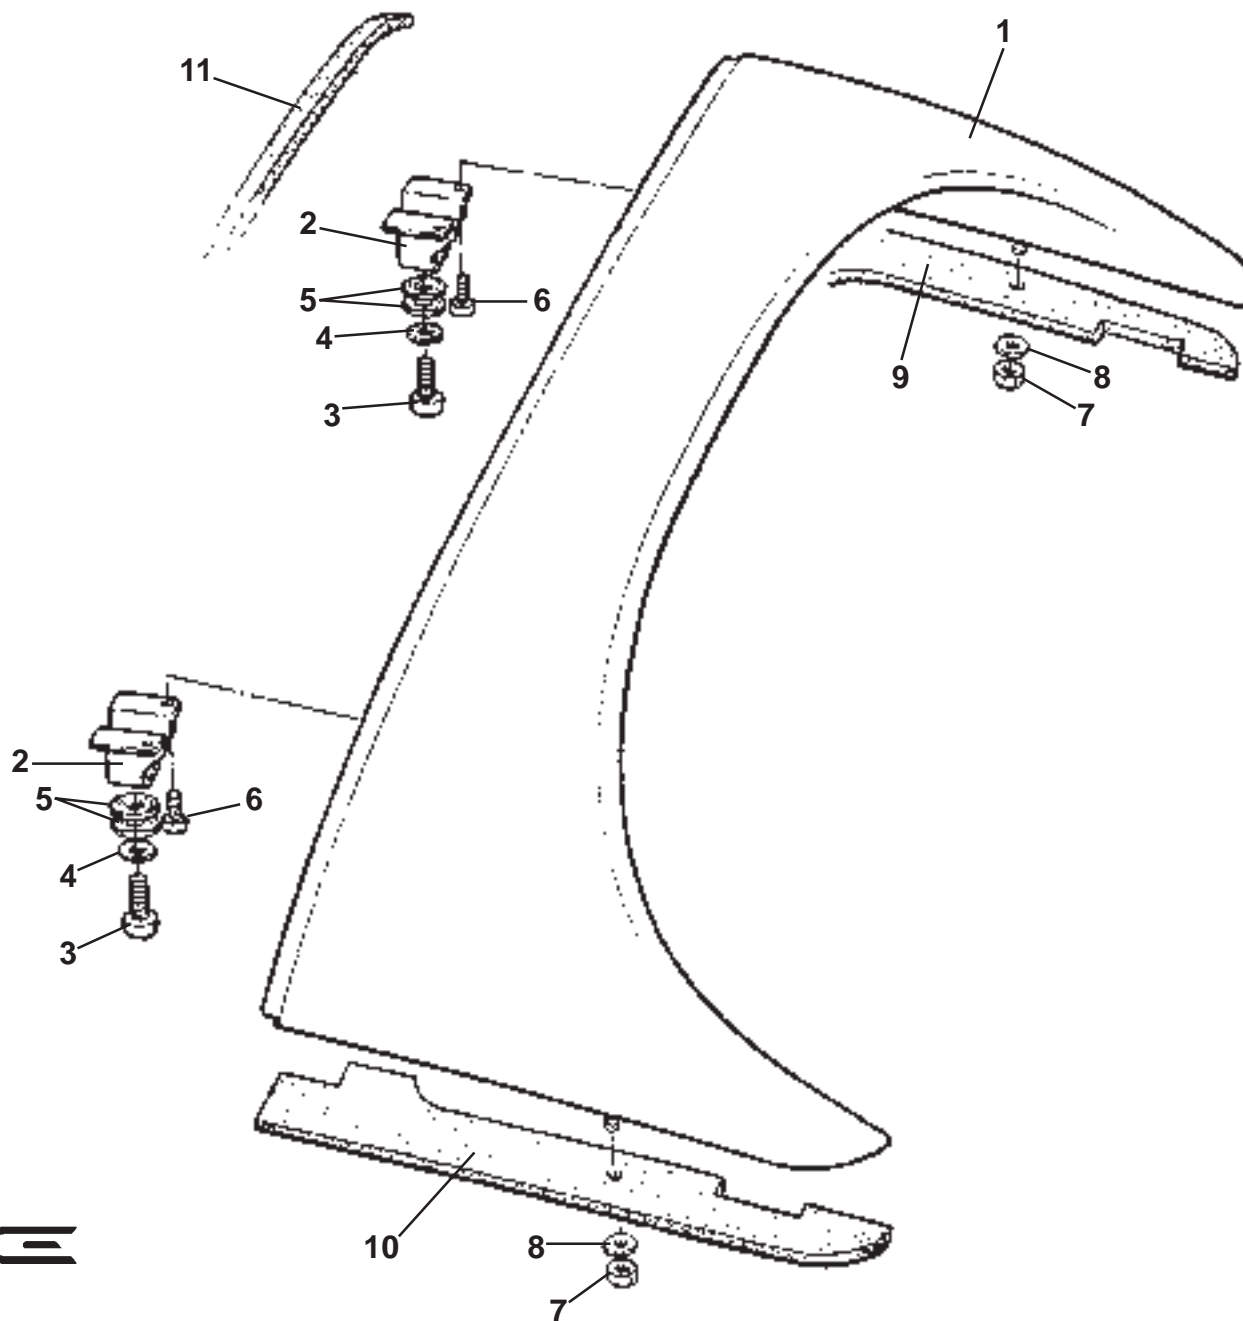

ELISE
10.20

Function Code 10.20 Rear Window Shroud & Fixings

<u>Dep</u>	<u>Part Description</u>	<u>Remarks</u>	<u>Option</u>	<u>Part Number</u>	<u>Qty</u>
01	Rear Window Shroud Assembly		Primed	B117B0445K	1
02	Bracket, shroud to bulkhead			B117B0091F	2
03	Screw, M6 x 25, cap hd., bracket to bulkhead			A111W7170F	2
04	Washer, flat, M6 x 18 x 1, bracket to bulkhead			B082W4018F	2
05	Spacer Washer, neoprene, shroud to bulkhead			A111U6055F	4
06	Screw, M5 x 10, flg., button hd., bracket to shroud			A117B0310H	4
07	Nut, M6, rear shroud to clamshell			A075W3020Z	2
08	Washer, flat, M6 x 18 x 1, rear shroud to clamshell			B082W4018F	2
09	Foam Gasket, RH, shroud to clamshell			A117B0484F	1
10	Foam Gasket, LH, shroud to clamshell			A117B0485F	1
11	Foam Strip, self adhesive, shroud to bulkhead			A082U6065F	1.2M