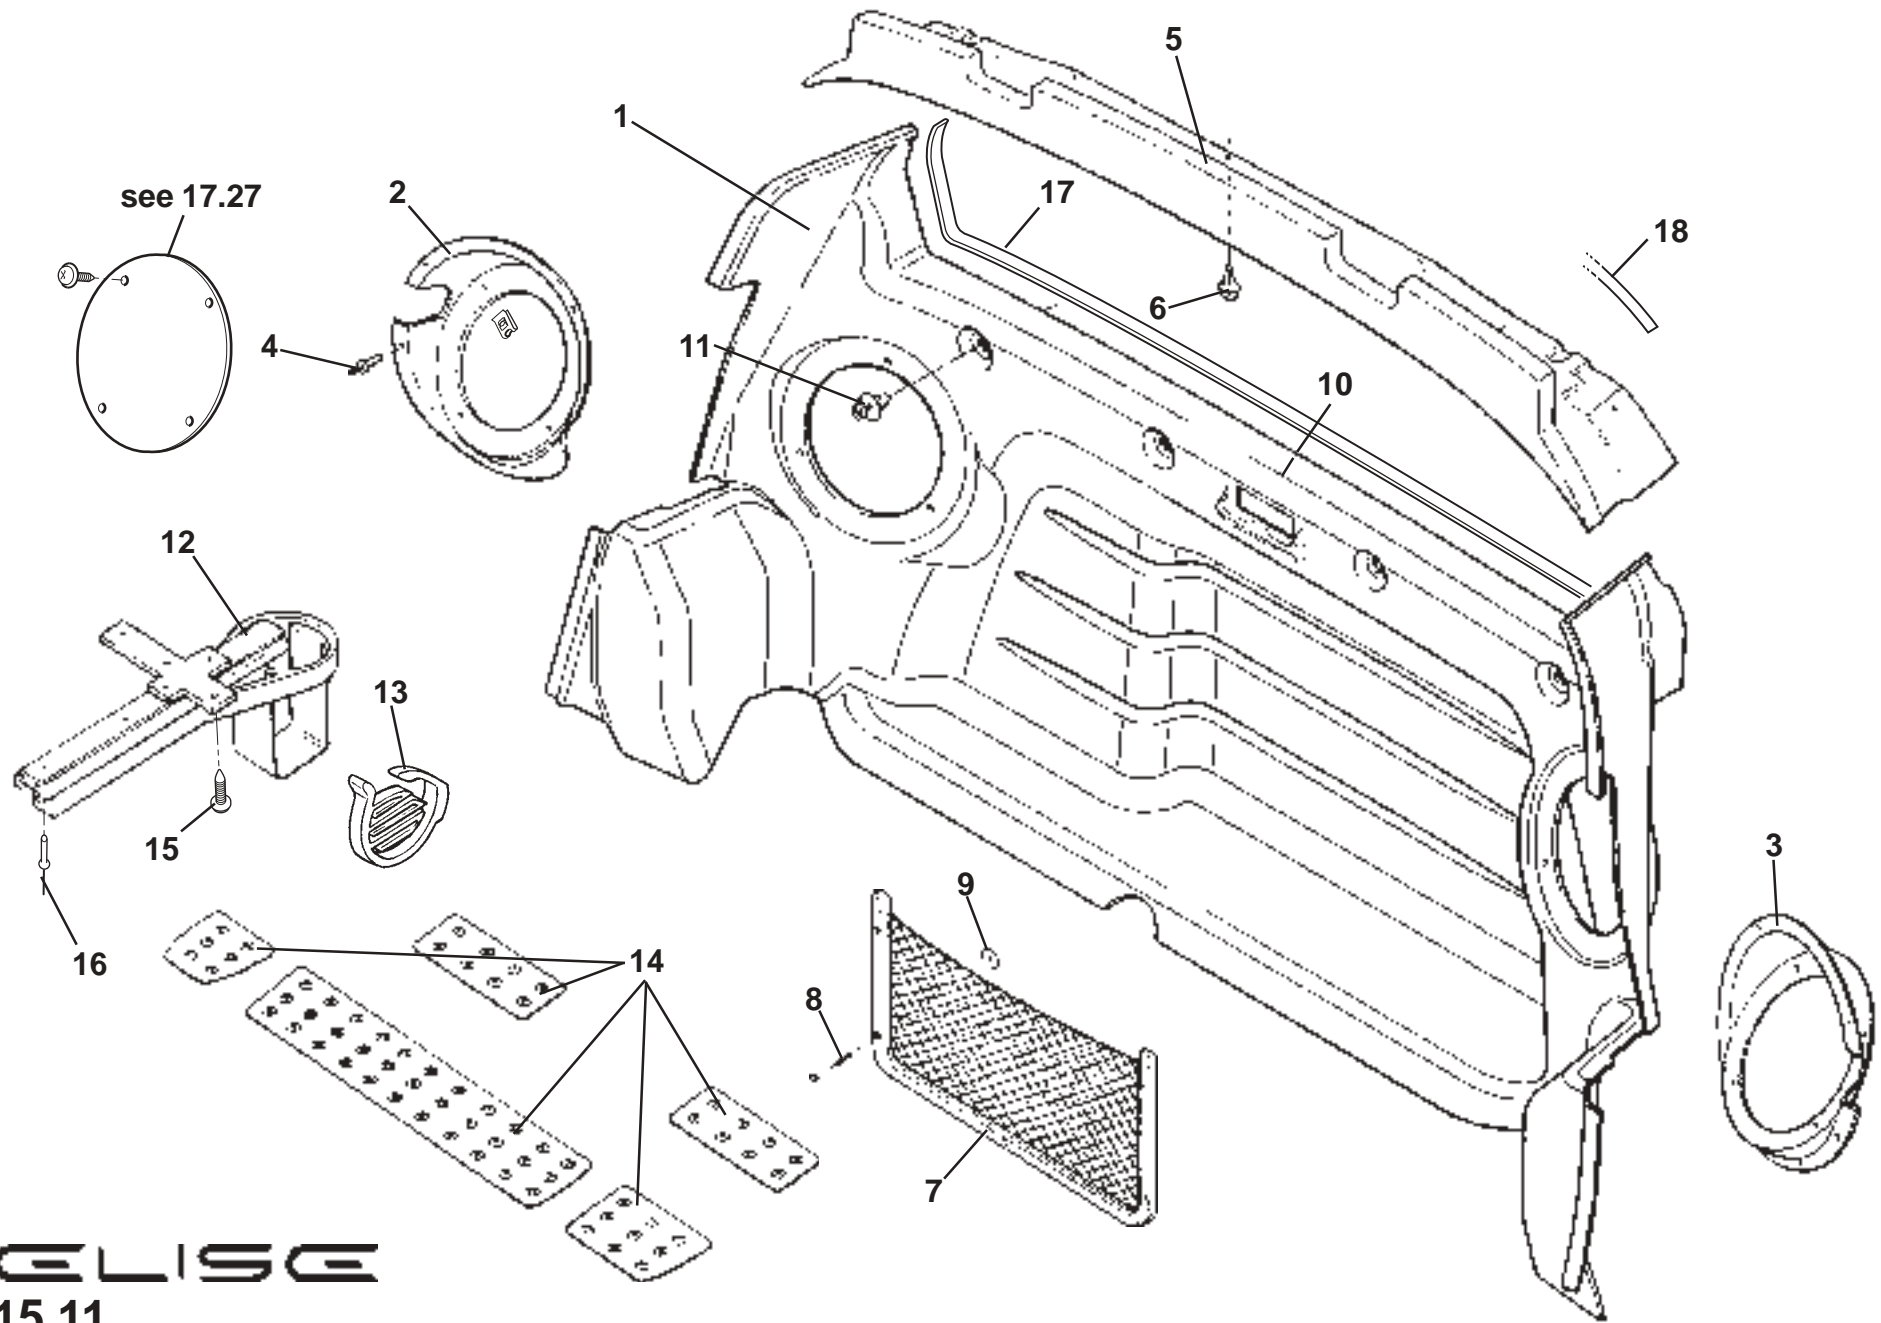

ELISE
15.11

Updated 12th May 2013

Service Parts List **ELISE**

Function Code 15.11 Interior Trim & Stowage Provision

<u>Dep</u>	<u>Part Description</u>	<u>Remarks</u>	<u>Option</u>	<u>Part Number</u>	<u>Qty</u>
01	Rear Bulkhead Trim Panel, speakers	Blanking panel for non speaker	Elise, B120U0011K R/B	D120U0011K	1
01a	Rear Bulkhead Trim Panel, speakers, RHD		Exige	C122V0024K	1
01b	Rear Bulkhead Trim Panel, speakers, LHD		Exige	C122V0025K	1
01c	Rear Bulkhead Trim Panel, speakers, RHD	For harness bar (requires fettling as required) *If retrofit also order items 2-4	Exige Motorsport, A122U0066K R/B	B122U0019F	1
01d	Rear Bulkhead Trim Panel, speakers, LHD	For harness bar (requires fettling as required) *If retrofit also order items 2-4	Exige Motorsport, A122U0065K R/B	B122U0019F	1
01e	Rear Bulkhead Trim Panel, speakers		1ZR, 2ZR Bosch, ABS from vin BH_10931	A120B0384F	1
01f	Rear Bulkhead Trim Panel, secondary A/C unit		Gulf States	A120U0127J	1
01g	Rear Bulkhead Trim Panel, secondary A/C unit		Gulf States, X bar option	A120U0134K	1
01h	Rear Bulkhead Trim Panel (black brushed nylon)			A120V0364S	1
02	Panel, speaker mounting, RH		Exige Motorsport	B122U0020K	1
03	Panel, speaker mounting, LH		Exige Motorsport	B122U0021K	1
04	Pop Rivet, black plastic, speaker panel fixing		Exige Motorsport	A082W6528F	10
05	Trim Panel, rear header rail		A121U0111F R/B	B121U0111F	1
06	Plastic Fastener, trim panel fixing			A100W6481F	5
07	Stowage Net Assembly	Includes finisher plugs		A117U6011F	1
08	Pop Rivet, net to panel			A082W6512F	5

ELISE

Function Code: 15.11, Page: 1

Updated 12th May 2013