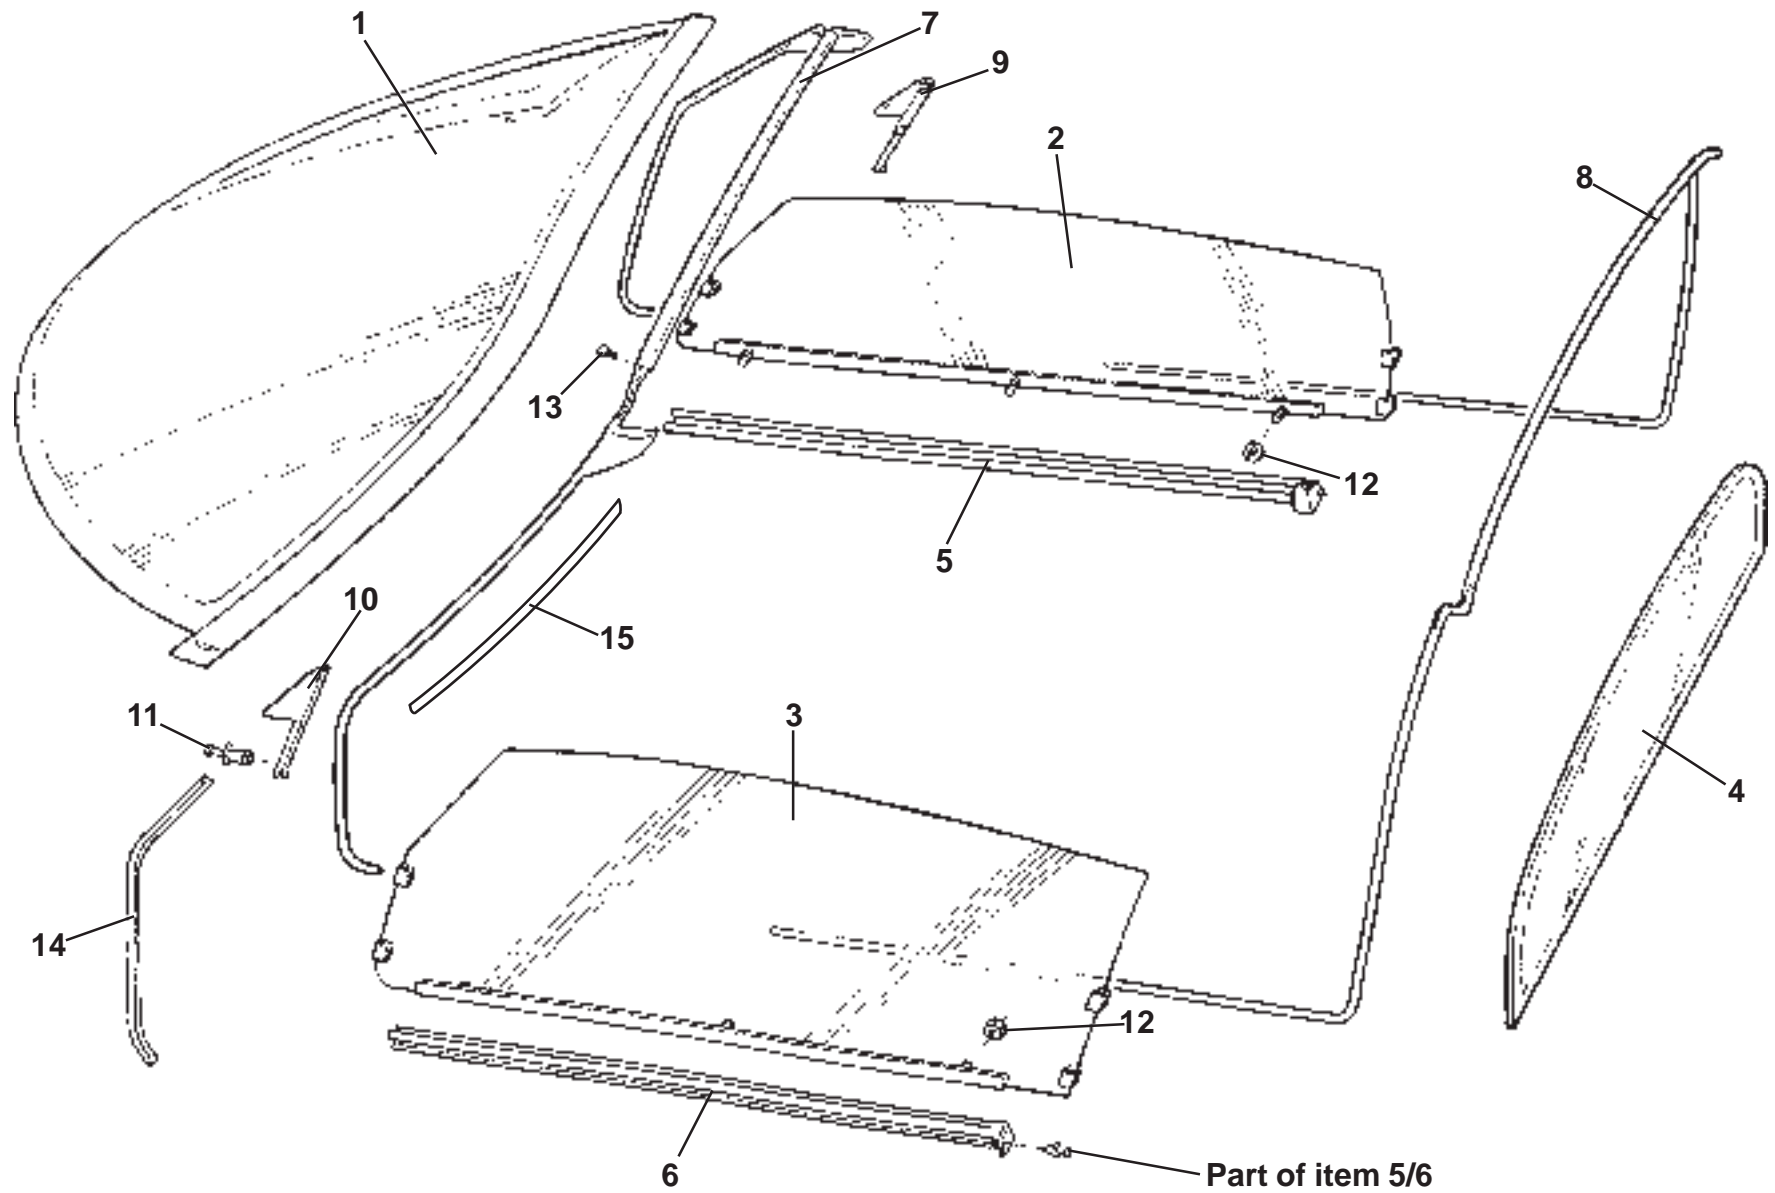

ELISE
11.01

Service Parts List **ELISE**

Function Code 11.01 Windscreen, Door Glass, Seals & Weather Strips

<u>Dep</u>	<u>Part Description</u>	<u>Remarks</u>	<u>Option</u>	<u>Part Number</u>	<u>Qty</u>
01	Windscreen & Finisher Assembly			A117B0094F	1
01a	Windscreen & Finisher Assembly, solar	No green tinted band	Exige option	A128B0156F	1
02	Door Glass Assembly, RH			F116B0186F	1
03	Door Glass Assembly, LH			F116B0185F	1
04	Rear Window, glass	Bonded to bulkhead		A117B0138F	1
05	Seal Assembly, door waist, RH	Includes plastic fastener		B117U0010F	1
06	Seal Assembly, door waist, LH	Includes plastic fastener		B117U0009F	1
07	Door Front/Roof Seal Assembly			A116V0273F	1
08	Door Rear/Roof Seal Assembly			A116V0098F	1
09	Door Cheater Seal, RH			B117U0134F	1
10	Door Cheater Seal, LH			B117U0133F	1
11	Plastic Fastener, cheater seal fix.			A079W6195F	2
12	Nyloc Nut, M6, glass to lift channel			A907E6285F	6
13	Plastic Fastener, header seal fix.			A116W6722F	2
14	Secondary Door Seal, 600mm, front	Front inside face of door		A117U0429V	2
15	Seal 'A' Pillar, noise reduction, LH		'07 MY	A117U0508F	1
15a	Seal 'A' Pillar, noise reduction, RH		'07 MY	A117U0509F	1
16	Loctite 382 Adhesive, cheater/waist seals to door	Not illustrated		A111B6098V	20gm

ELISE

Function Code: 11.01, Page: 1

Updated 5th October 2011