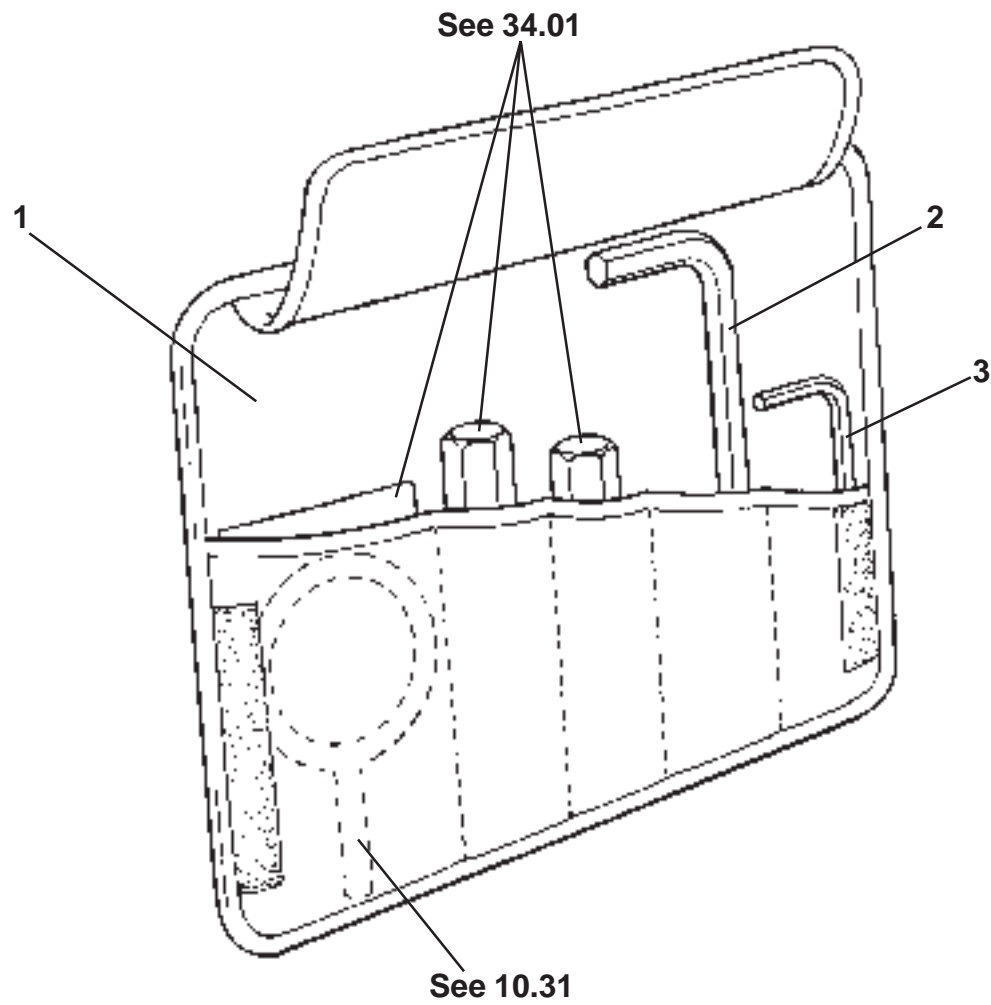

ELISE
60.01

2010/01

Service Parts List

ELISE

Function Code 60.01 Tool Kit

<u>Dep</u>	<u>Part Description</u>	<u>Remarks</u>	<u>Option</u>	<u>Part Number</u>	<u>Qty</u>
01	Tool Kit	Includes items: 2,3, towing eye & wheel bolt adaptor		A117T0009S	1
02	Allen Key, M5 x 160			A117T6001H	1
03	Allen Key, M3 x 63			A117T6002H	1
04	Tool, torx screw fixing (M6 & M8)	Not illustrated	Hardtop	B116V6001F	1
05	Hex Ball Driver, 4mm	Not illustrated	2011MY	A120T6005F	1

ELISE

Function Code: 60.01, Page: 1

Updated 5th October 2011