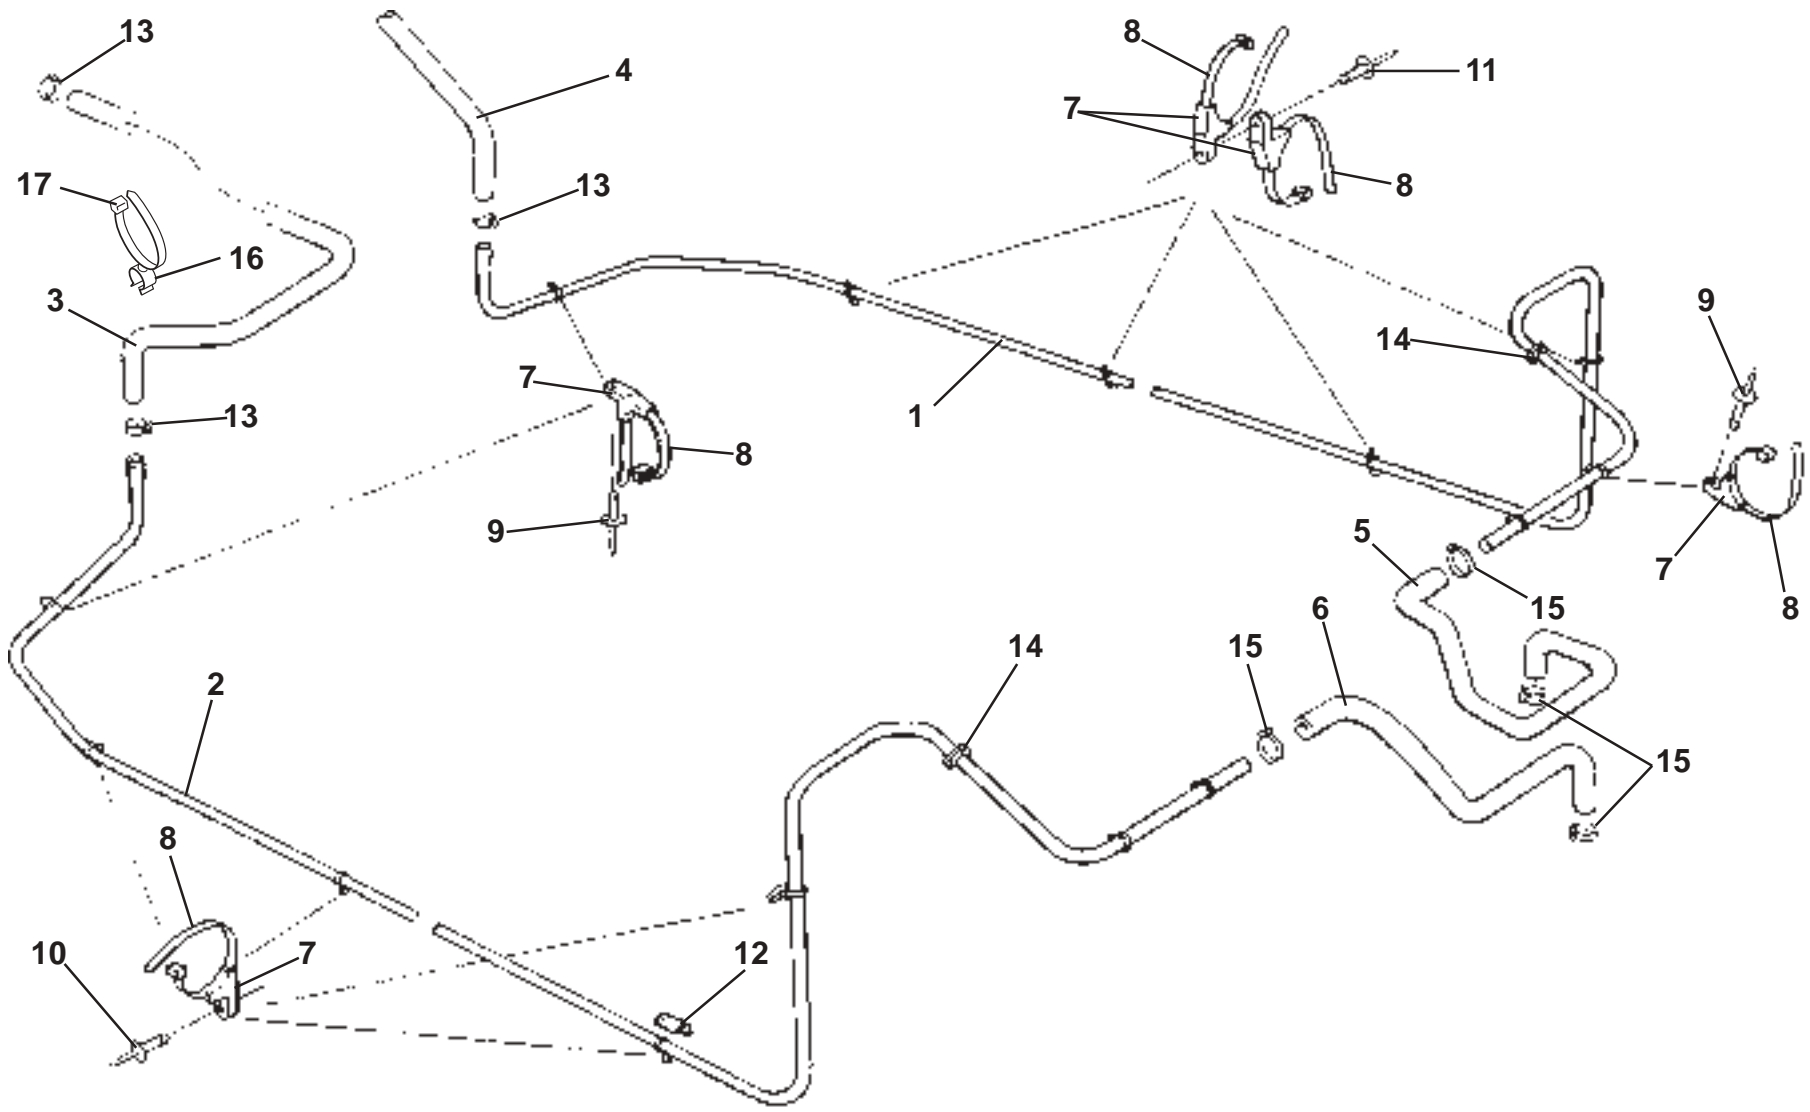

ELISE
18.05

Updated 1st May 2014

Service Parts List

ELISE

Function Code 18.05 Heater, Pipes, Hoses

<u>Dep</u>	<u>Part Description</u>	<u>Remarks</u>	<u>Option</u>	<u>Part Number</u>	<u>Qty</u>
01	Pipe, heater return, LH			C116K0020F	1
02	Pipe, heater feed, RH			C116K0022F	1
03	Hose, re-circ pump to feed pipe			B120K0003F	1
03a	Hose, re-circ pump to feed pipe		1ZR	A120K0035F	1
03b	Hose, re-circ pump to feed pipe		2ZR	A120K0056F	1
04	Hose Assembly, return pipe to engine	Also see 46.01, includes bleed		E120K0004F	1
05	Hose, heater outlet, RHD			A117P0023F	1
05a	Hose, heater outlet, LHD			A117P0024F	1
06	Hose, heater inlet, RHD			A117P0021F	1
06a	Hose, heater inlet, LHD			A117P0022F	1
07	Saddle Clip, cable tie, pipes to chassis			A082W6324F	14
08	Cable Tie, pipes retention			A075W6038F	14
09	Blind Rivet, saddle clamp to chassis			A085W6259F	6
10	Blind Rivet, saddle clamp to chassis			A111W6613F	6
11	Blind Rivet, saddle clamps to chassis			A111W6614F	4
12	Foam Strip, self adhesive, pipe protection			A082U6067F	As req.
13	Hose Clamp, 41mm, hoses to pipes/spigots			A116K6016F	4
14	Grommet, pipes through baffle			A111P0003K	2

ELISE

Function Code: 18.05, Page: 1

Updated 1st May 2014