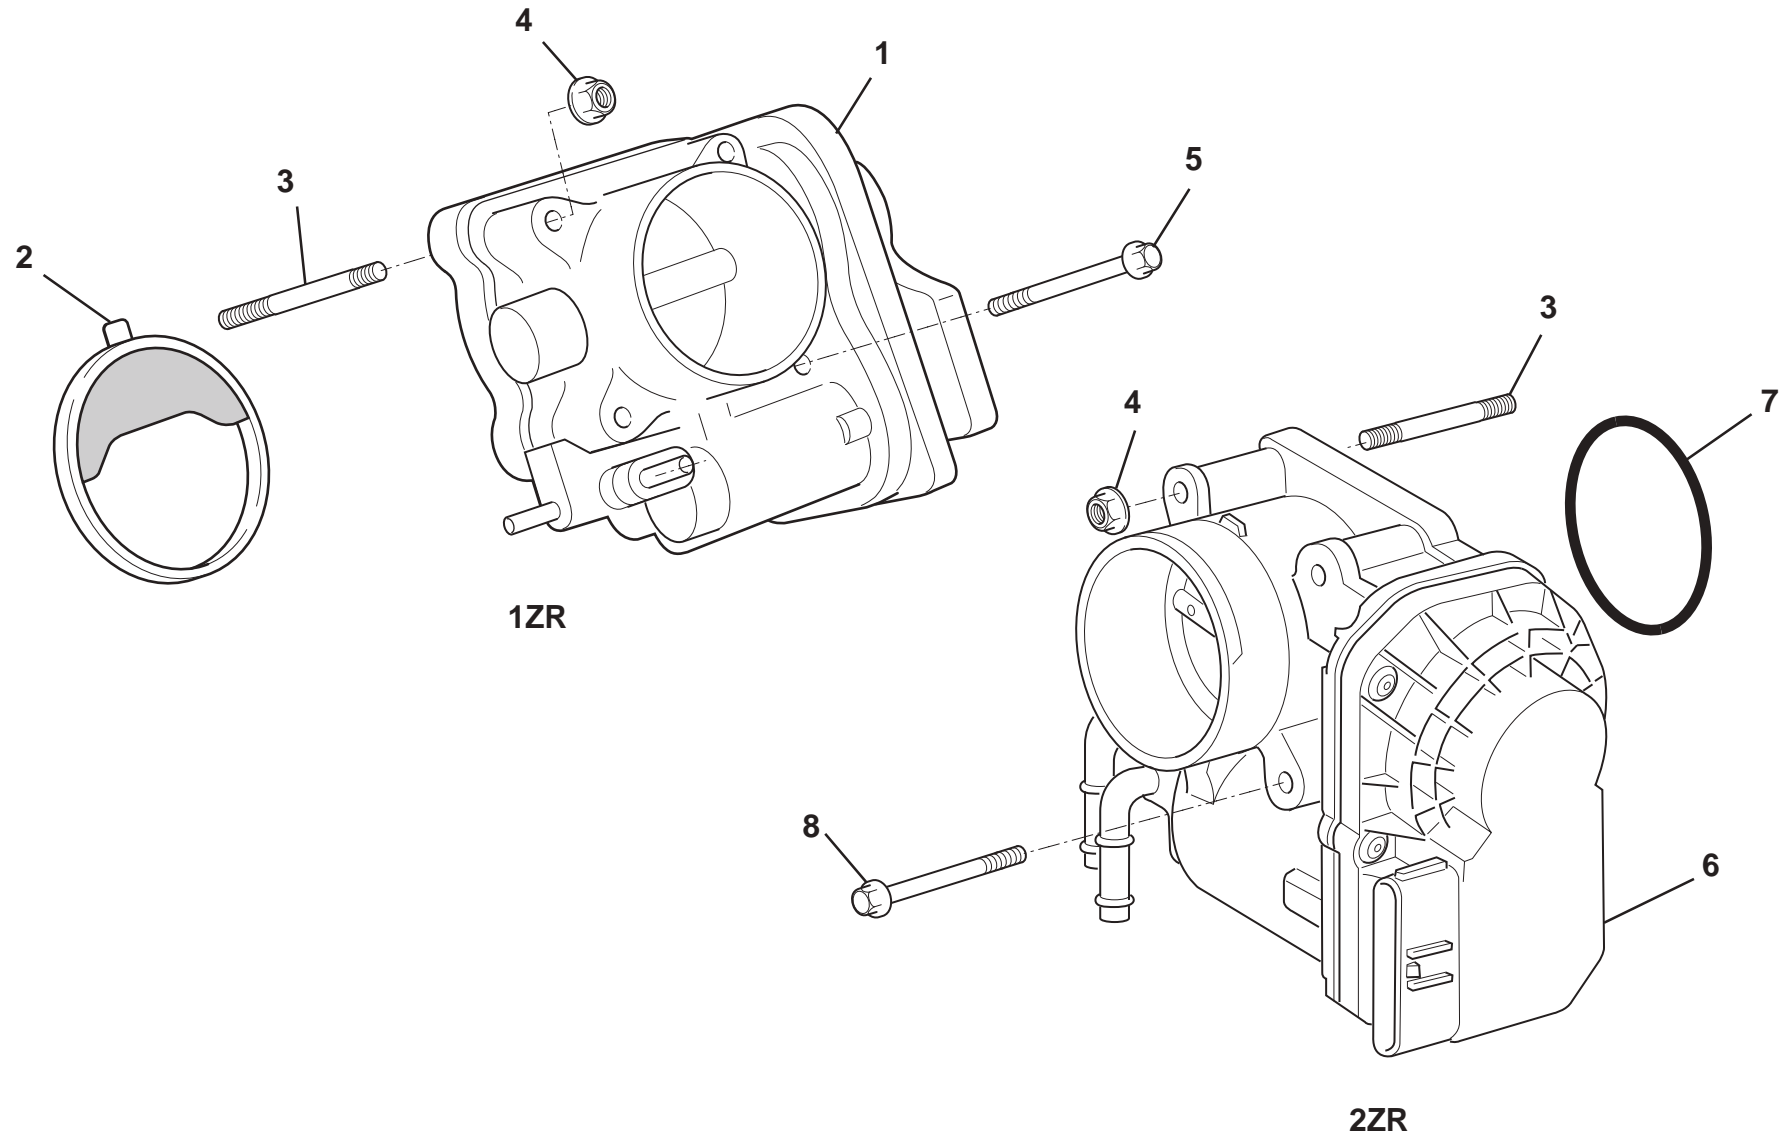

ELISE
42.04b

Updated 27th September 2012

Service Parts List **ELISE**

Function Code 42.04b Throttle Body & IAC Valve, Elise 2011 MY, 1ZR, 2ZR

<u>Dep</u>	<u>Part Description</u>	<u>Remarks</u>	<u>Option</u>	<u>Part Number</u>	<u>Qty</u>
01	Throttle Body Assembly		1ZR	A120E7196S	1
02	Gasket, throttle body to manifold		1ZR	A120E7197S	1
03	Stud, throttle body to manifold			A120E7242S	2
04	Nut, flange, throttle body to manifold			A132E6473S	2
05	Bolt, hex. flg. hd., throttle body to manifold		1ZR	A132E6379S	2
06	Throttle Body Assembly		2ZR	A120E6568F	1
07	O Ring, throttle body to manifold		2ZR	A120E0158F	1
08	Bolt M6 x 50 hex flg, throttle body		2ZR	A128W2219F	4

ELISE

Function Code: 42.04b, Page: 1

Updated 27th September 2012