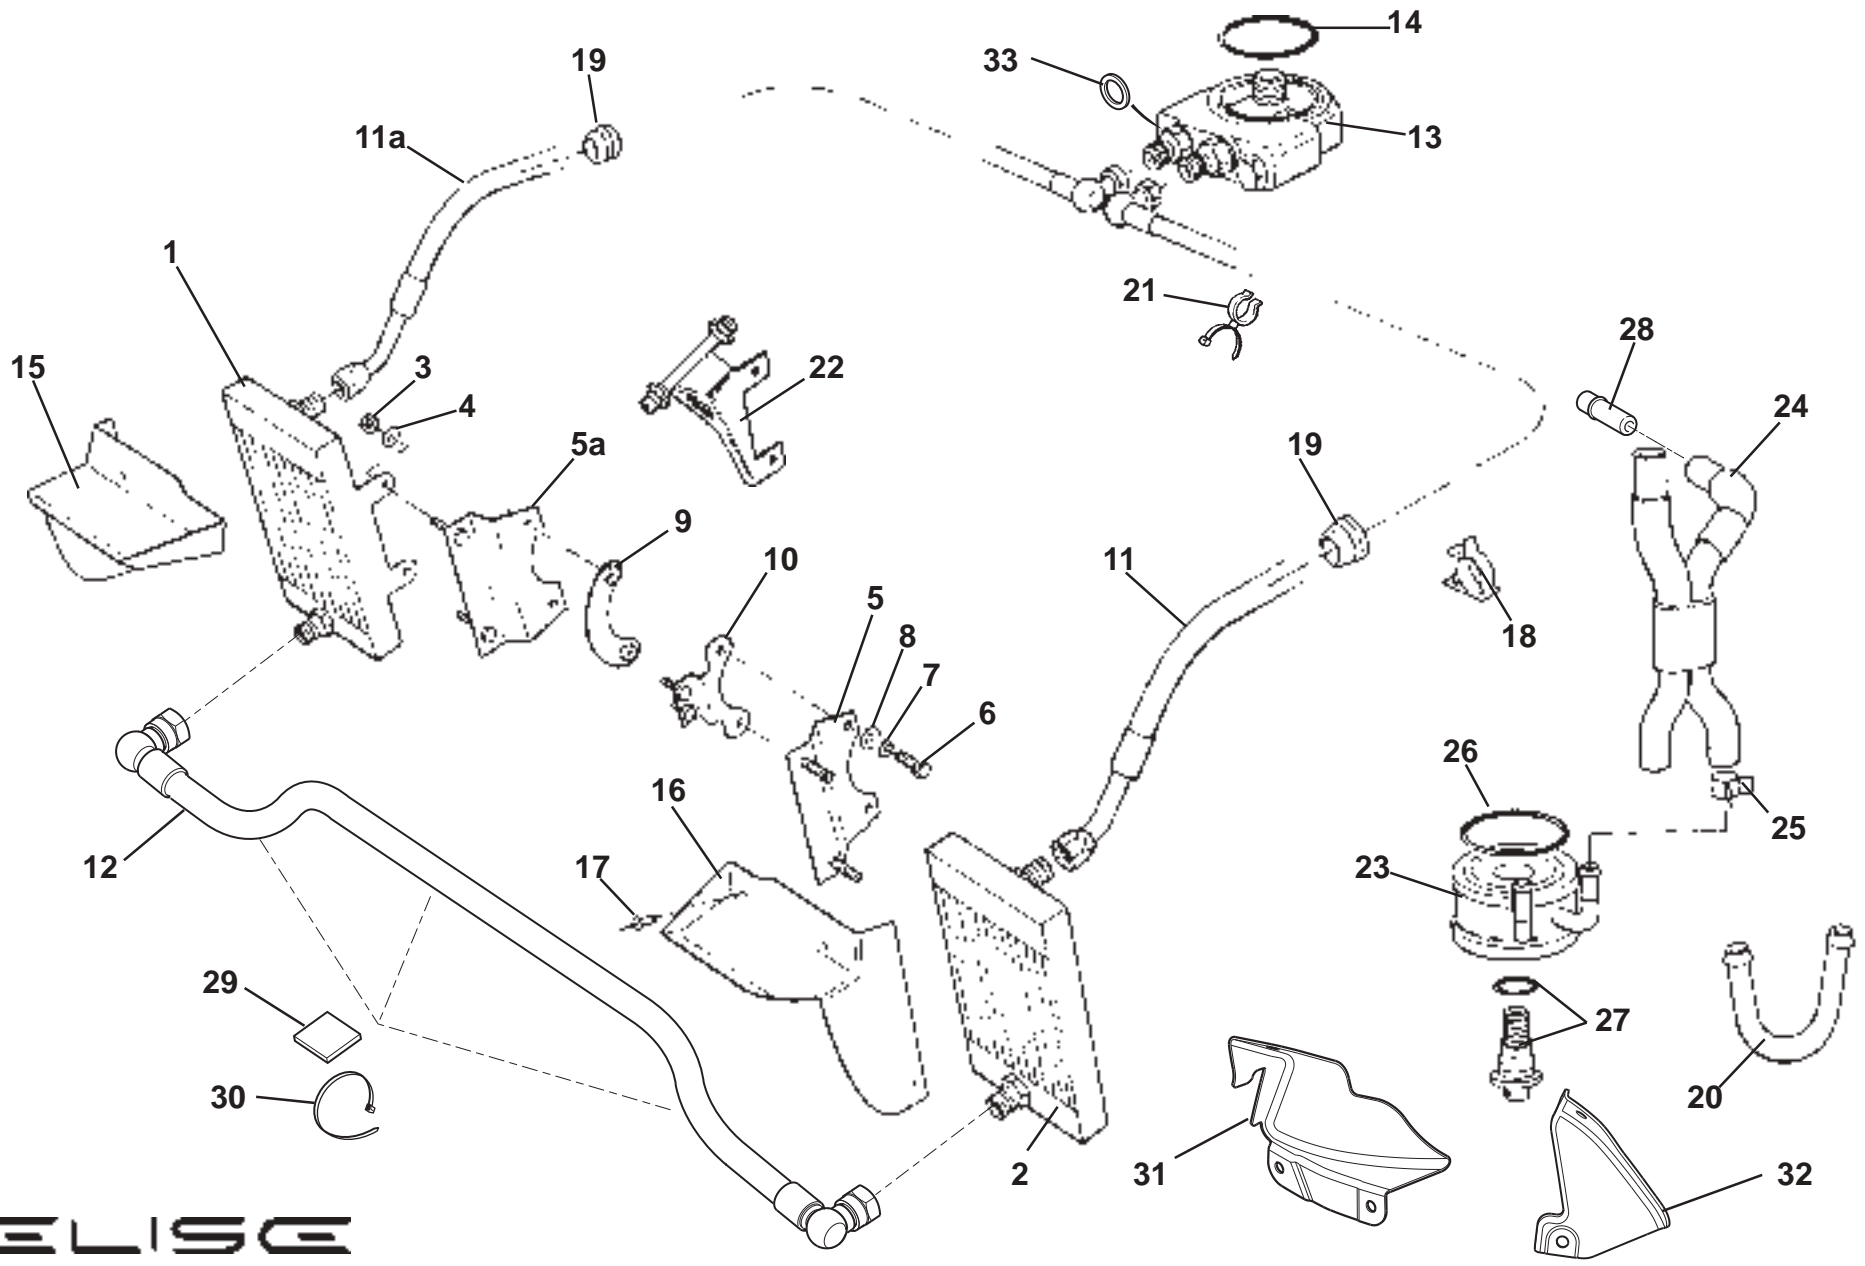

ELISE
46.03

Updated 16th July 2012

Service Parts List

ELISE

Function Code 46.03 Oil Cooler/Heat Exchanger & Pipes

<u>Dep</u>	<u>Part Description</u>	<u>Remarks</u>	<u>Option</u>	<u>Part Number</u>	<u>Qty</u>
01	Oil Cooler, RH			A120K0020F	1
02	Oil Cooler, LH			A120K0021F	1
03	Nyloc Nut, M8, cooler to bracket			A907E6284F	4
04	Washer, flat, M8 x 20.5 x 1.4, cooler to bracket			A082W4165F	4
05	Bracket, oil cooler mounting, LH	Replaces non-handed bracket	A120A0079F R/B	A120A0131F	1
05a	Bracket, oil cooler mounting, RH	Replaces non-handed bracket	A120A0079F R/B	A120A0132F	1
06	Screw, M8 x 20, hex hd., bracket to nutplate			A075W1038Z	4
07	Washer, spring, M8, bracket to nutplate			A075W4036Z	4
08	Washer, flat, M8 x 16.6 x 1.4, bracket to nutplate			A075W4020Z	4
09	Nutplate, bracket to crash structure, RH			A120K0017F	1
10	Bracket, siren mounting	Also nutplate for LH bracket		A120K0018F	1
11	Hose, oil cooler to sandwich plate, LH	Replaces common hose, cut to fit for cars fitted with accusump	B120K0027F R/B	A120K0067F	1
11a	Hose, oil cooler to sandwich plate, RH	Replaces common hose	C120K0028F R/B	A120K0068F	1
12	Hose, Transfer, oil cooler RH to oil cooler LH	45 degree connector. For pre '11MY vehicles (tie wrap to crash structure) unless E120K0012F already fitted as per Service Bulletin 2011/12	A120K0012F R/B	B120K0066S	1

ELISE

Function Code: 46.03, Page: 1

Updated 12th May 2013