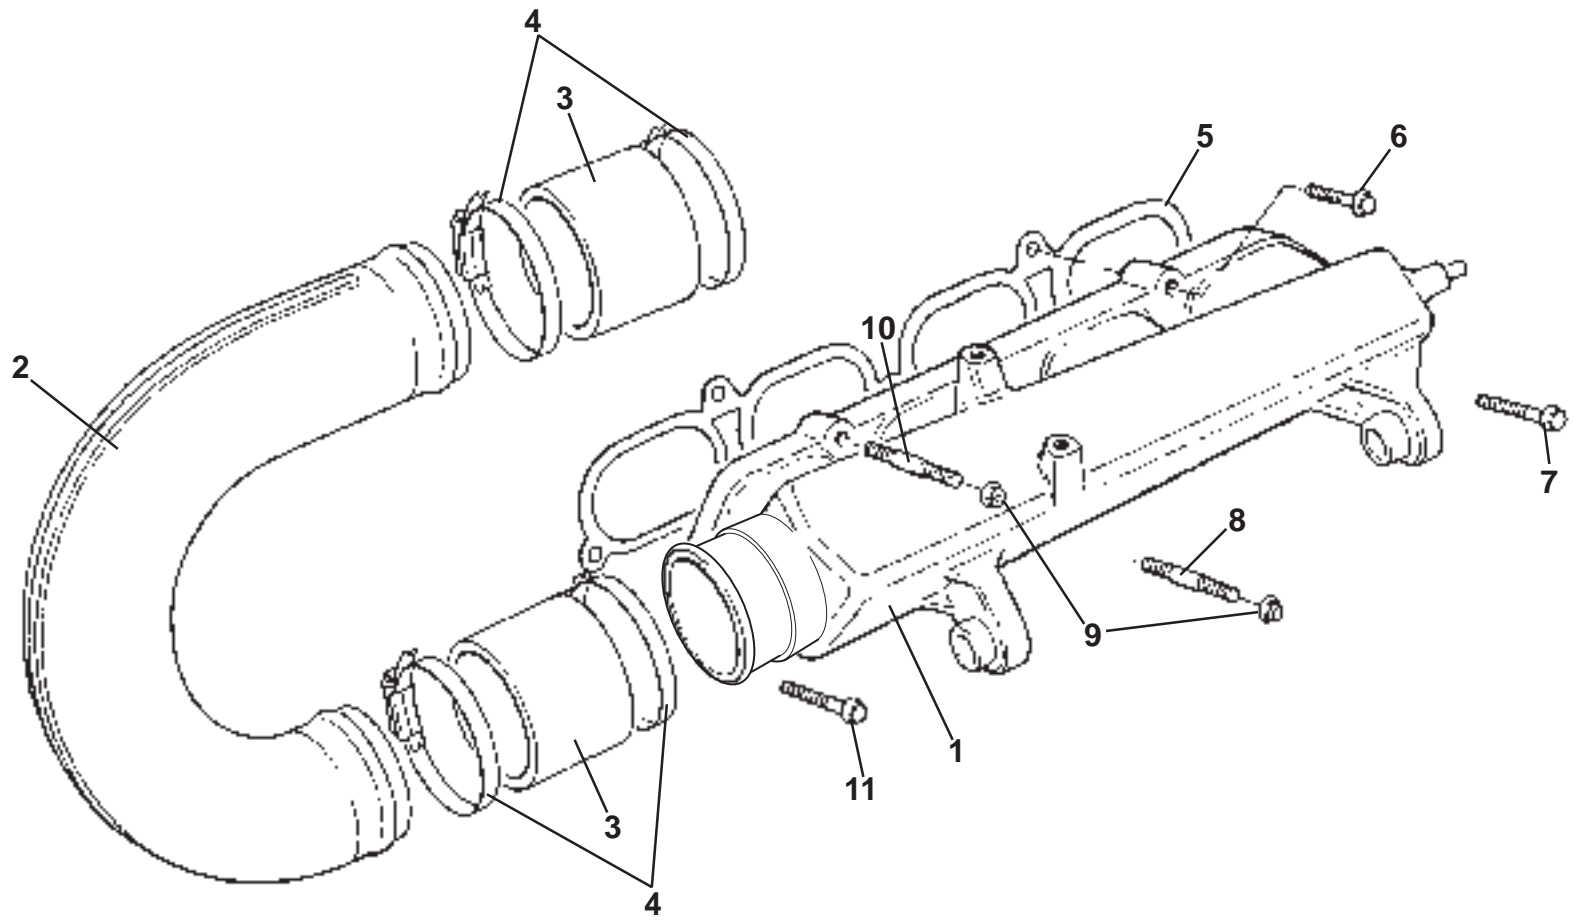

EXIGE

42.07d

Service Parts List

Function Code 42.07d Inlet Manifold, Supercharged Engine

<u>Dep</u>	<u>Part Description</u>	<u>Remarks</u>	<u>Option</u>	<u>Part Number</u>	<u>Qty</u>
01	Inlet Manifold			A128E0012F	1
02	Pipe, intercooler to inlet manifold			A128E0011F	1
02a	Pipe, lightweight, intercooler to inlet manifold		Optional	A128E0042F	1
03	Hose, pipe to intercooler/manifold			A128L0013F	2
04	Hose Clip, 60-80mm, hose fixing			A075L6044F	4
05	Gasket, inlet manifold			A120E6342S	1
06	Bolt, M8, flg. hex. hd., manifold to head, short			A120E6324S	1
07	Bolt, M8, flg. hd., manifold to head, long			A120E6325S	1
08	Stud, M8 x 25, lower centre fixing			A128W8056F	1
09	Nut, flange, M8, lower centre/upper left			A111W3154F	2
10	Stud, M8, manifold to head, upper left			A120E6120S	1
11	Bolt, M8 x 25, flg. hd., manifold to head			A116W5238F	1