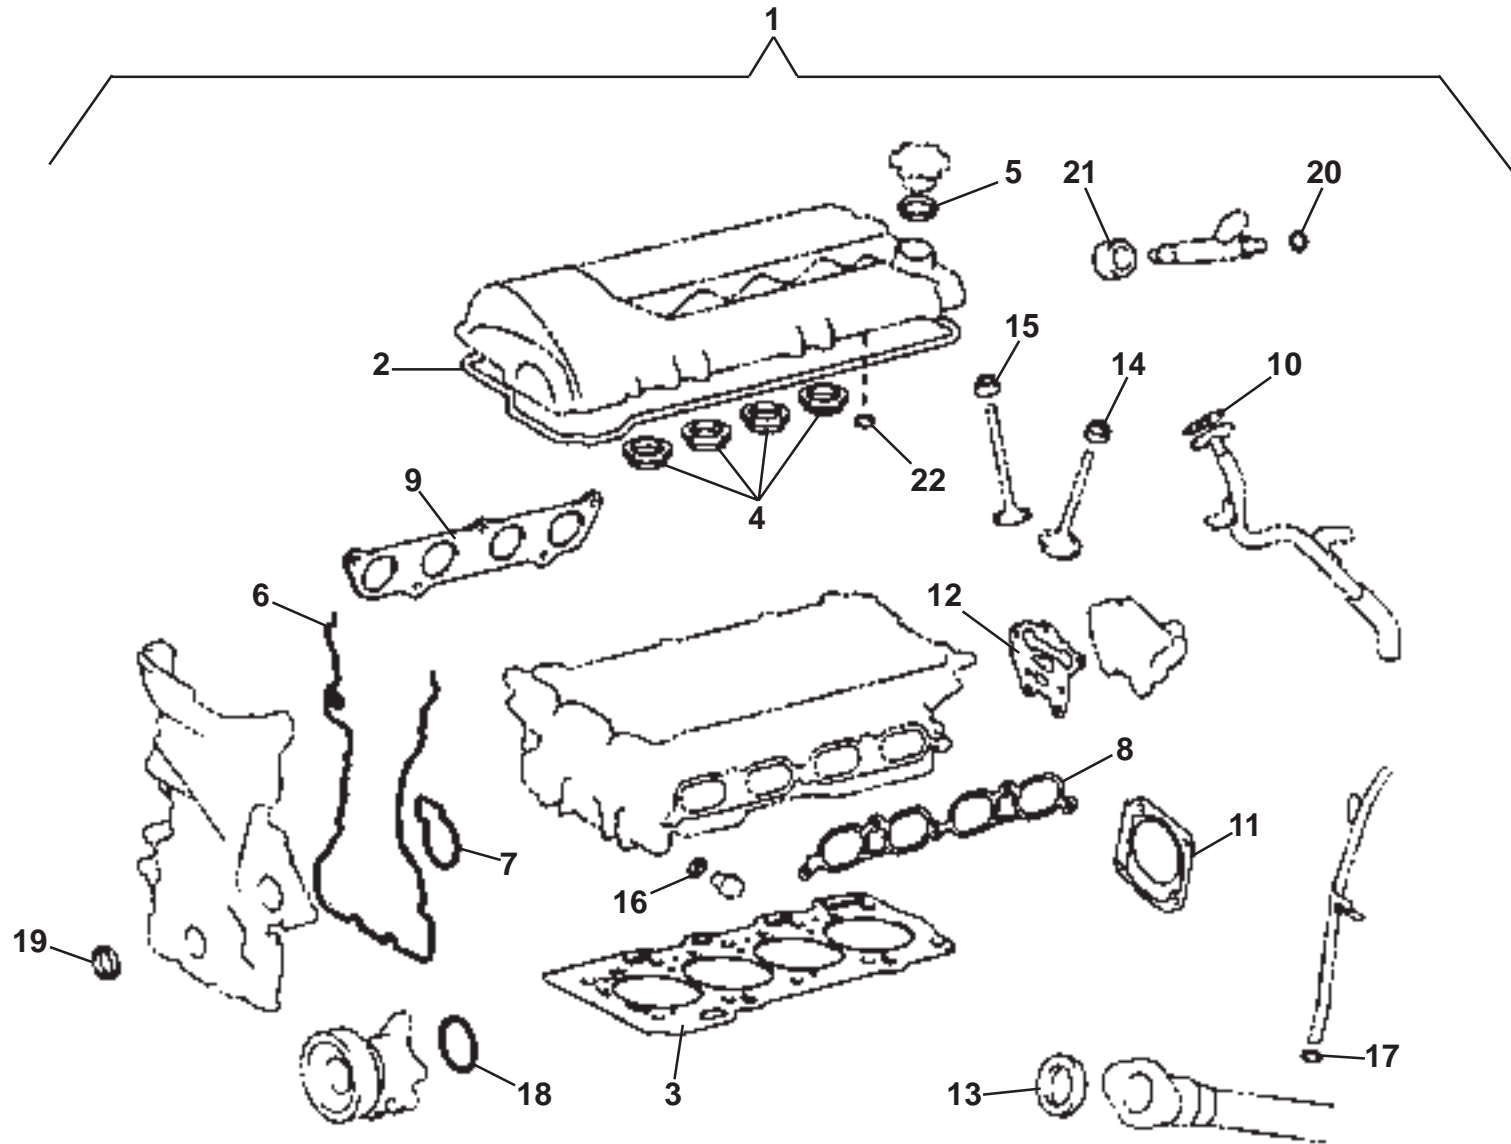

ELISE

40.02

Service Parts List **ELISE**

Function Code 40.02 Gaskets & Sealants, Top Overhaul Set

<u>Dep</u>	<u>Part Description</u>	<u>Remarks</u>	<u>Option</u>	<u>Part Number</u>	<u>Qty</u>
01	Gasket Kit, cylinder head, 2ZZ	Included in item 1, 40.02a	111R, Elise R, Exige	A120E6108S	1
01a	Gasket Kit, cylinder head, 1ZZ	Included in item 1, 40.02a	Elise S, '07 MY	A131E6249S	1
02	Gasket, cam cover, 2ZZ	Also see 40.07	111R, Elise R, Exige	A120E6119S	1
02a	Gasket, cam cover, 1ZZ	Also see 40.07	Elise S, '07 MY	A131E6049S	1
03	Gasket, cylinder head, 2ZZ		111R, Elise R, Exige	A120E6123S	1
03a	Gasket, cylinder head, 1ZZ		Elise S, '07 MY	A131E6027S	1
04	Gasket, spark plug tube, 2ZZ		111R, Elise R, Exige	A120E6125S	4
05	Gasket, oil filler cap, 2ZZ	Also see 40.07	111R, Elise R, Exige	A120E6130S	1
06	Gasket, timing chain cover, large, 2ZZ	Also see 40.08	111R, Elise R, Exige	A120E6133S	1
07	Gasket, timing chain cover, small, 2ZZ	Also see 40.08	111R, Elise R, Exige	A120E6134S	1
08	Gasket, inlet manifold, 2ZZ	Also see 42.07	111R, Elise R, Exige	A120E6342S	1
08a	Gasket, inlet manifold, 1ZZ	Also see 42.07	Elise S, '07 MY	A131E6163S	1
09	Gasket, exhaust manifold, 2ZZ	Also see 40.21	111R, Elise R, Exige	A120E6343S	1
09a	Gasket, exhaust manifold, 1ZZ	Also see 40.21	Elise S, '07 MY	A131E6164S	1
10	Gasket, vent tube to cam cover, 2ZZ	Also see 40.07	111R, Elise R, Exige	A120E6167S	1
11	Gasket, throttle body, 2ZZ	Also see 42.04	111R, Elise R, Exige	A120E6354S	1
11a	Gasket, throttle body, 1ZZ	Also see 42.04	Elise S, '07 MY	A131E6003H	1
12	Gasket, oil control valve housing, 2ZZ	Also see 40.05	111R, Elise R, Exige	A120E6284S	1

ELISE

Function Code: 40.02, Page: 1

Updated 5th October 2011