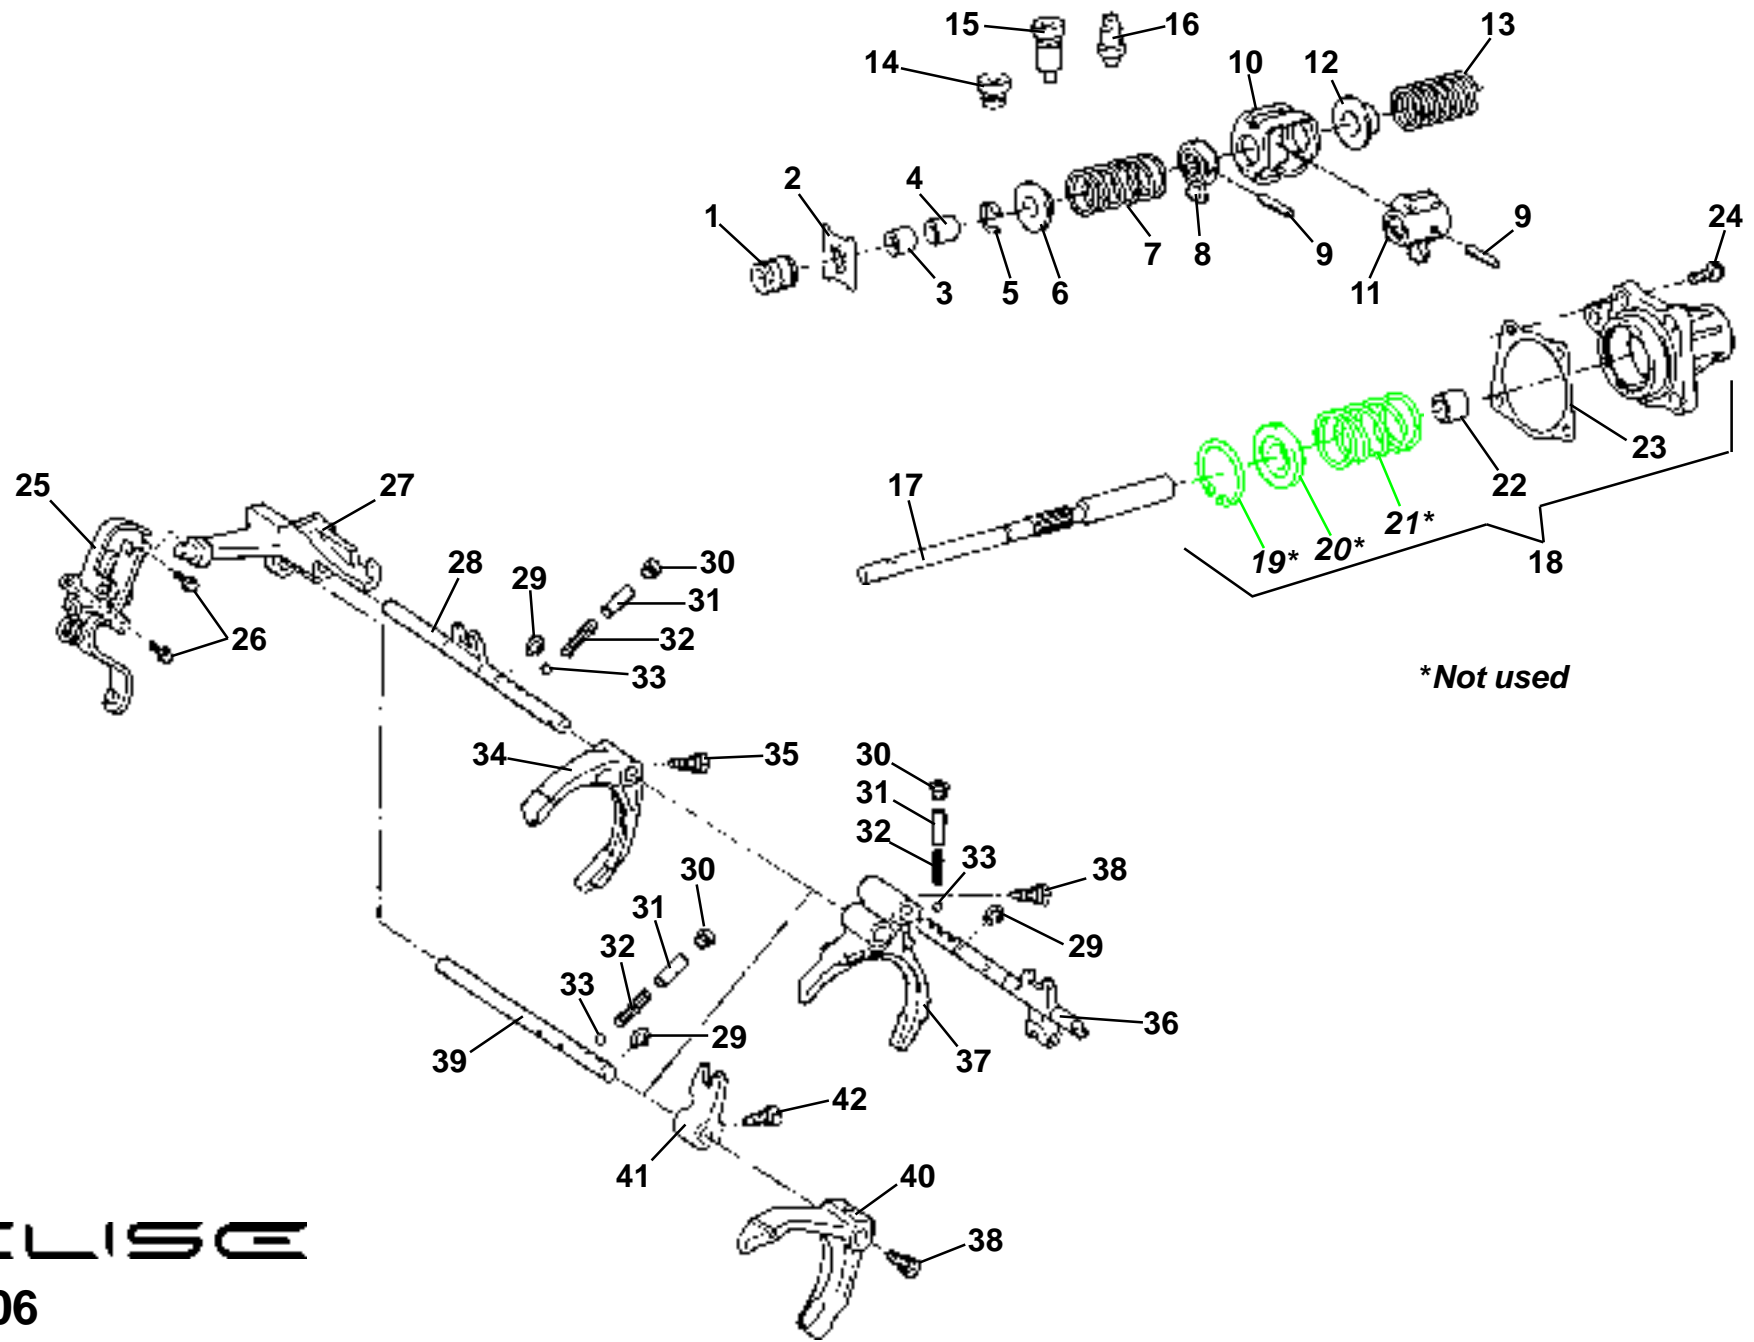

*Not used

ELISE

47.06

2010/01

Service Parts List

ELISE

Function Code 47.06 Gear Selector Mechanism, Internal

<u>Dep</u>	<u>Part Description</u>	<u>Remarks</u>	<u>Option</u>	<u>Part Number</u>	<u>Qty</u>
01	Seal, outer, shaft to casing			A120F6036S	1
02	Dust Boot, inner, shaft to casing			A120F6197S	1
03	Bush, select/shift shaft			A120F6256S	1
04	Bearing, needle roller			A120F6037S	1
05	Retainer, 'E' ring, spring seat			A120F6186S	1
06	Seat, select spring no.2			A120F6183S	1
07	Spring, select return, no. 2			A120F6185S	1
08	Lever, shift inner no.2			A120F6180S	1
09	Pin, slotted spring			A120F6184S	2
10	Plate, shift interlock			A120F6182S	1
11	Lever, shift inner no.1			A120F6179S	1
12	Seat, select spring no.1			A120F6187S	1
13	Spring, selec return no.1			A120F6191S	1
14	Plug, reverse restrict pin			A120F6201S	1
15	Ball Assembly, lock no.1			A120F6161S	1
16	Plug, transmission breather			A120F6038S	1
17	Shaft, shift & select			A120F6181S	1
18	Cover Assembly, control shaft	Incl. Items 19, 20, 21, not used		A120F6188S	1

ELISE

Function Code: 47.06, Page: 1

Updated 18th August 2011