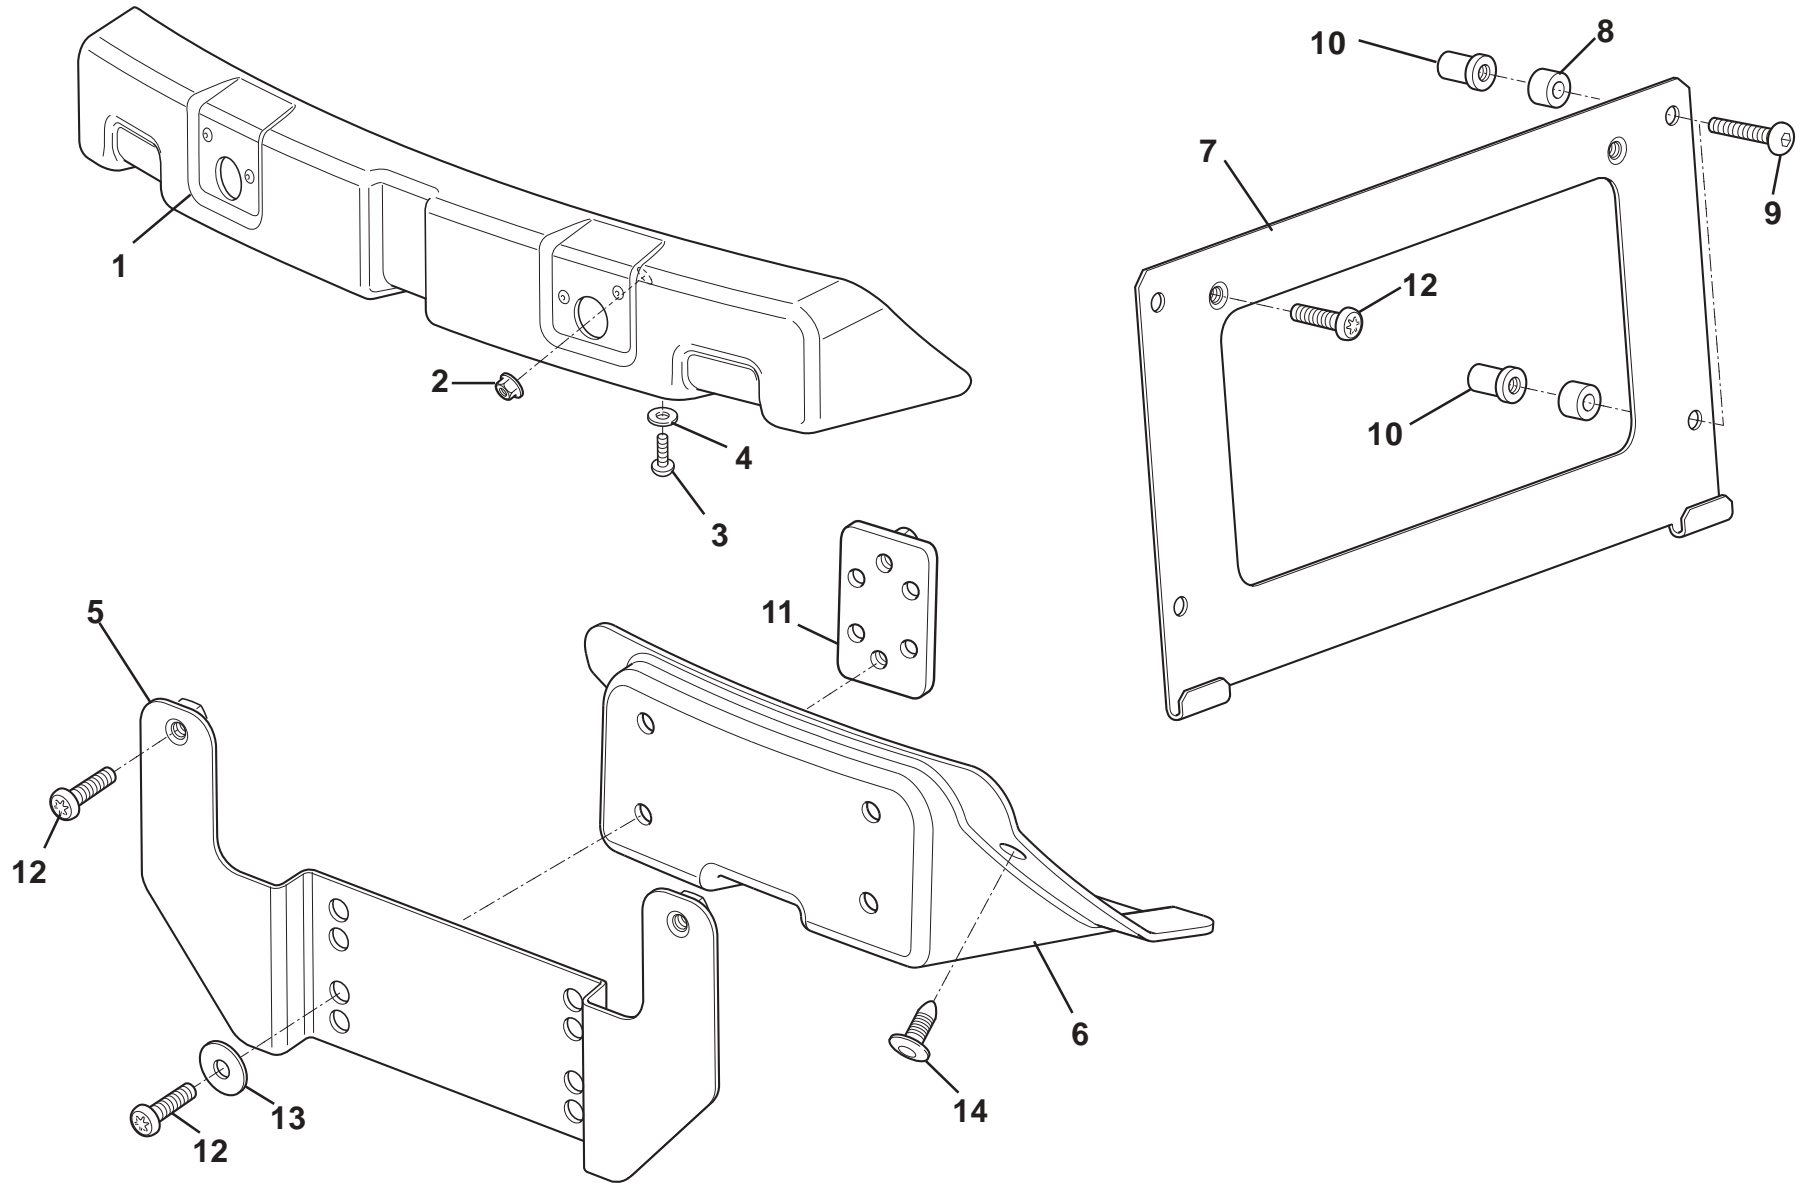

*When obsolete, replaced by A121U0170F, so need to also order 4x item 5 & 6 as this does not come with studs and item 7 if required.

ELISE

ELISE

12.07a

Updated 15th March 2012

Service Parts List **ELISE**

Function Code 12.07a Licence Plate Mountings, Elise 2011 MY