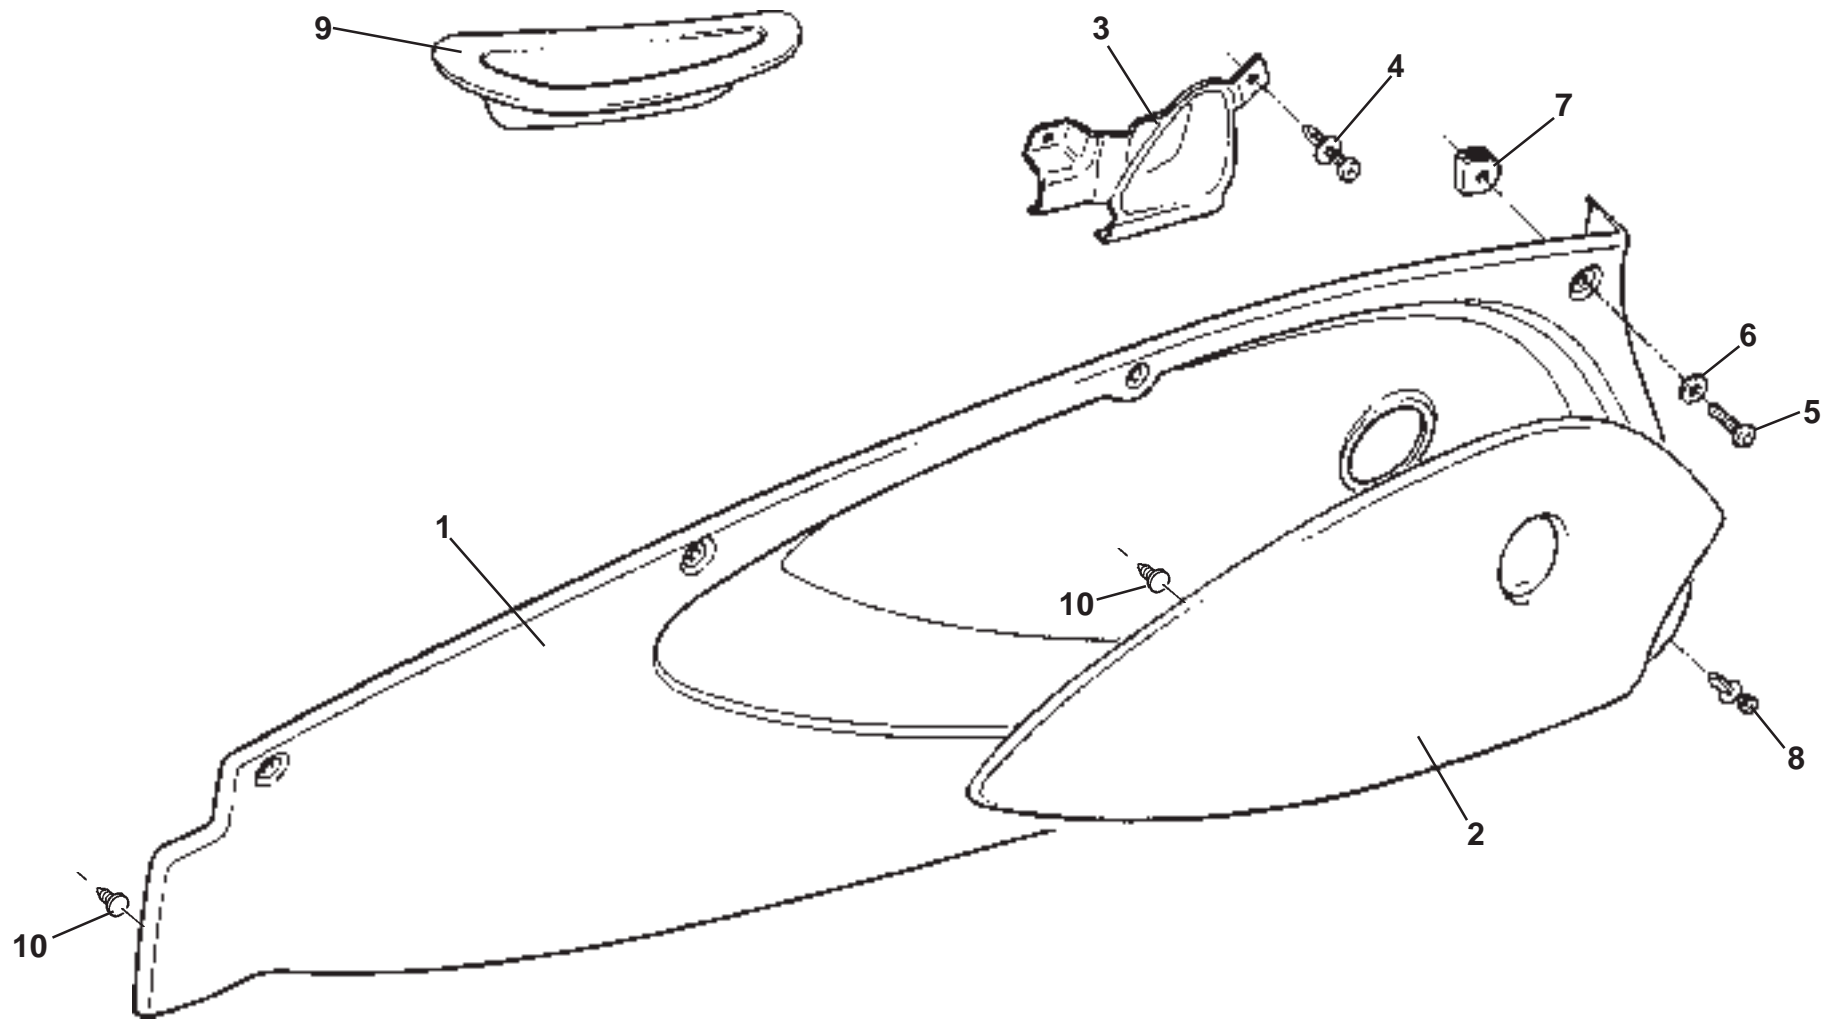

ELISE
15.13

Service Parts List

ELISE

Function Code 15.13 Front Door Trims

<u>Dep</u>	<u>Part Description</u>	<u>Remarks</u>	<u>Option</u>	<u>Part Number</u>	<u>Qty</u>
01	Door Trim, silver, LH		Standard	A117U0327F	1
01a	Door Trim, silver, RH		Standard	A117U0328F	1
01b	Door Trim, black alcantara, LH			A117U0363J	1
01c	Door Trim, black alcantara, RH			A117U0362J	1
01d	Door Trim, black microfibre, LH	Five fixings		A117U0475J	1
01e	Door Trim, black microfibre, LH	Seven fixings		B117U0475J	1
01f	Door Trim, black microfibre, RH	Five fixings		A117U0472J	1
01g	Door Trim, black microfibre, RH	Seven fixings		B117U0472J	1
01h	Door Trim, red alcantara, LH			A117U0365J	1
01i	Door Trim, red alcantara, RH			A117U0364J	1
01j	Door Trim, blue alcantara, LH			A117U0393J	1
01k	Door Trim, blue alcantara, RH			A117U0392J	1
01l	Door Trim, silver alcantara, LH			A117U0395J	1
01m	Door Trim, silver alcantara, RH			A117U0394J	1
01n	Door Trim, black leather, LH	Five fixings		A117U0353J	1
01o	Door Trim, black leather, LH	Black stitching, seven fixings		C117U0353J	1
01p	Door Trim, black leather, RH	Five fixings		A117U0352J	1
01q	Door Trim, black leather, RH	Beige stitching, seven fixings		A120V4069S	1

ELISE

Function Code: 15.13, Page: 1

Updated 1st November 2013