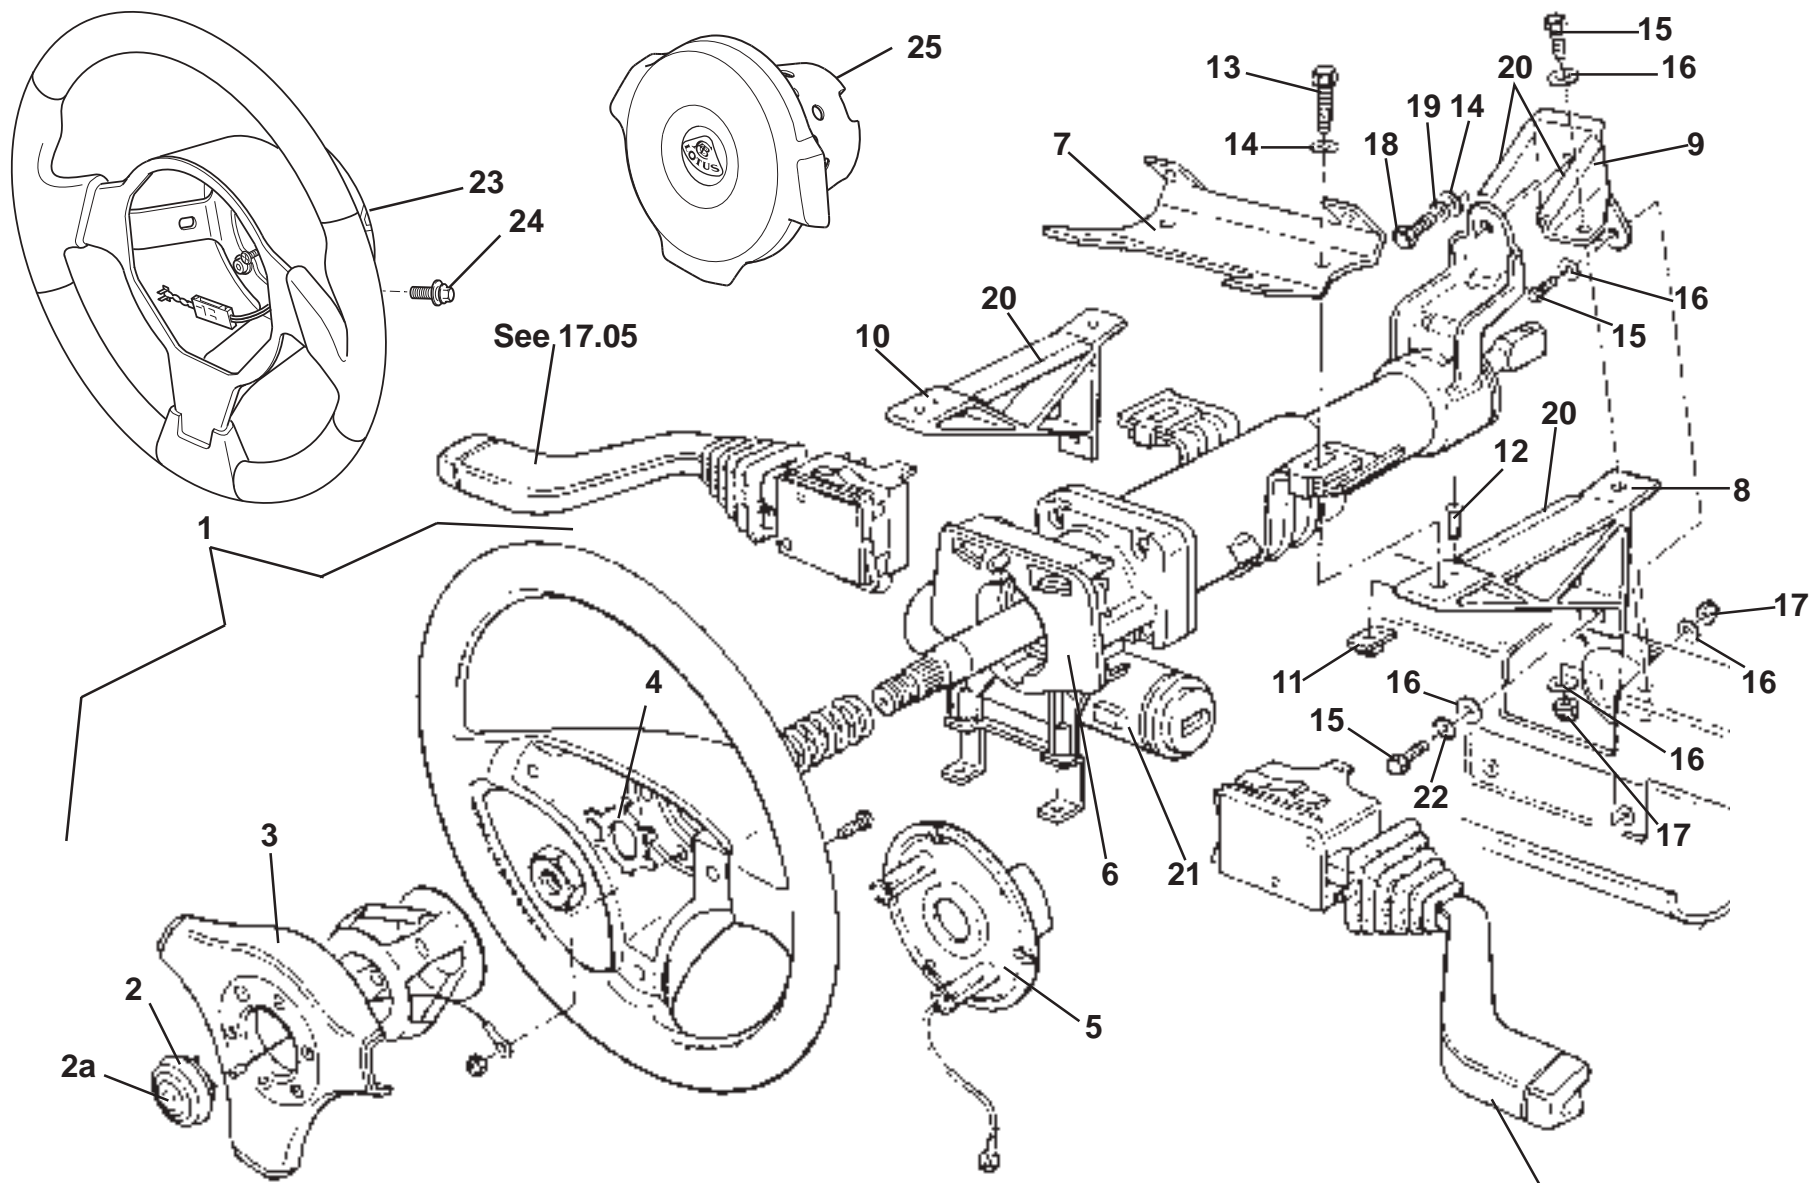

See 17.05

See 17.05

ELISE

32.05

Updated 3rd February 2014

Service Parts List **ELISE**

Function Code 32.05 Upper Column, Steering Wheel

<u>Dep</u>	<u>Part Description</u>	<u>Remarks</u>	<u>Option</u>	<u>Part Number</u>	<u>Qty</u>
01	Steering Wheel Assembly	Silver crash pad	Standard	A117H6004F	1
01a	Steering Wheel Assembly	Red Alcantara crash pad*		A117H0031J	1
01b	Steering Wheel Assembly	Black tooled leather crash pad*		A117H0047J	1
01c	Steering Wheel Assembly	Cranberry red tooled leather c/p*		A117H0049J	1
01d	Steering Wheel Assembly	Harvest brown tooled leather c/p*		A117H0050J	1
01e	Steering Wheel Assembly	Ingleton biscuit tooled leather c/p*		A117H0051J	1
01f	Steering Wheel Assembly	Grey synthetic leather crash pad*		A120H0001J	1
02	Horn Push, (less badge)			A111H6021H	1
02a	Horn Badge			A111H6023H	1
03	Crash Pad, silver		Standard	A117H0016S	1
03e	Crash Pad, black tooled leather	*		A117H0042S	1
03f	Crash Pad, melrose blue tooled leather	*		A117H0043S	1
03g	Crash Pad, cranberry red tooled leather	*		A117H0044S	1
03h	Crash Pad, harvest brown tooled leather	*		A117H0045S	1
03i	Crash Pad, ingleton biscuit tooled leather	*		A117H0046S	1
04	Lock Plate, steering wheel			A111H6009F	1
05	Horn Contact Plate			A111H6008F	1
06	Upper Steering Column	Includes ign. switch/steering lock		A117H6001F	1