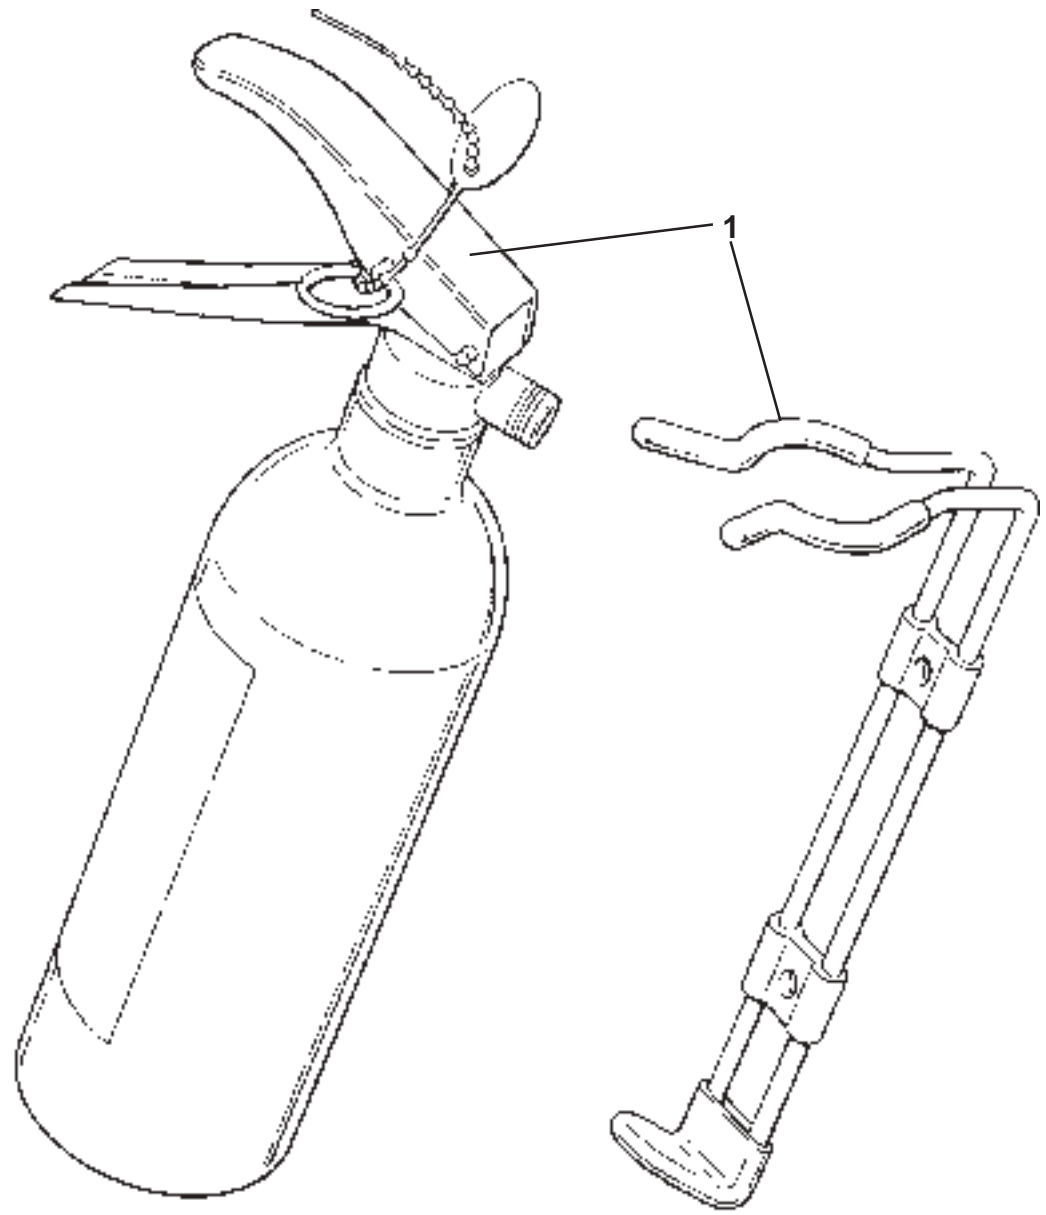

EXIGE
60.03x

Updated 11th September 2010

Service Parts List

EXIGE

Function Code 60.03x Fire Extinguisher Kit, Exige

<u>Dep</u>	<u>Part Description</u>	<u>Remarks</u>	<u>Option</u>	<u>Part Number</u>	<u>Qty</u>
01	Fire Extinguisher Kit		Optional	A111T0002S	1
02	Fixing screw, M6 x 20 pozi.	Not illustrated	Optional	A100W5147F	2
03	Rivnut, M6 flat hd.	Not illustrated	Optional	A111T6621F	2
04	Fire Extinguisher, electric	First use Exige Cup 260	Optional	A128B6002F	1
05	Cover, fire extinguisher	Exige Cup 260	Optional	A128U0016K	1

EXIGE