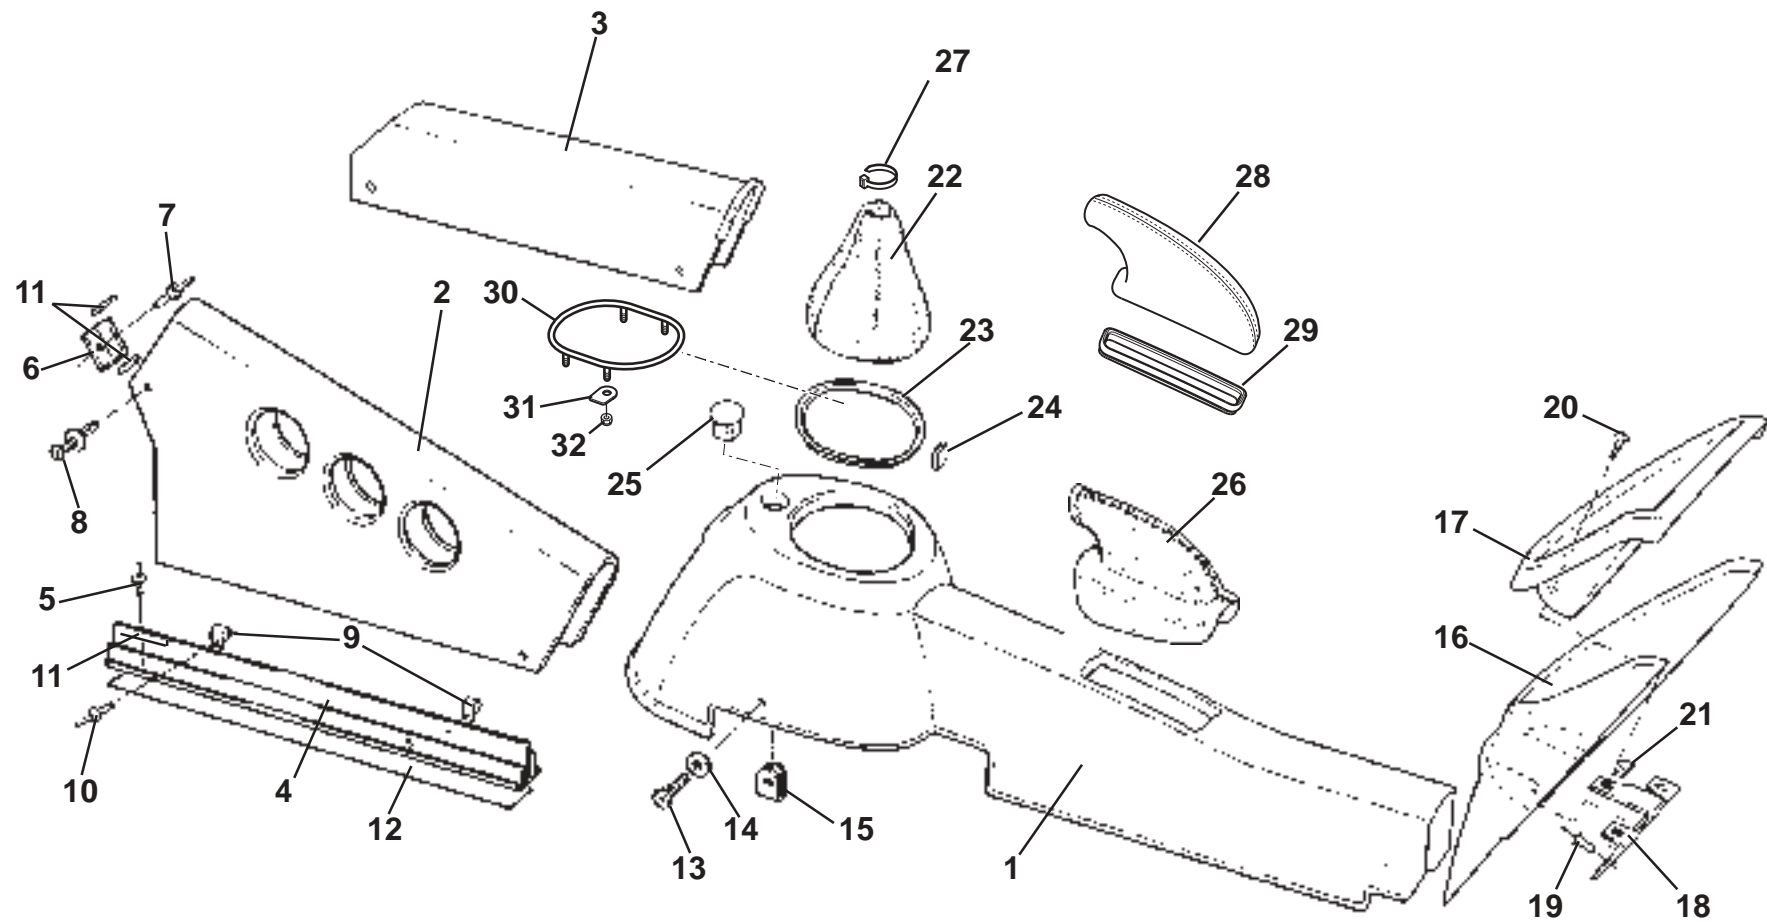

ELISE

15.19

Updated 12th May 2013

Service Parts List **ELISE**

Function Code 15.19 Centre Tunnel Trim, Gear Lever Gaiters/Shrouds

<u>Dep</u>	<u>Part Description</u>	<u>Remarks</u>	<u>Option</u>	<u>Part Number</u>	<u>Qty</u>
01	Cover, gear lever/parking brake, RHD	Silver		B120U0020F	1
01a	Cover, gear lever/parking brake, LHD	Silver		B120U0021F	1
01b	Cover, gear lever/parking brake, RHD	Silver, with gear lever gaiter		B120U0002K	1
01c	Cover, gear lever/parking brake, LHD	Silver, with gear lever gaiter		B120U0001K	1
01d	Cover, gear lever/parking brake, traction control, RHD	Silver, with hole for TC switch	Optional traction control	A120U0124S	1
01e	Cover, gear lever/parking brake, traction control, LHD	Silver, with hole for TC switch	Optional traction control	A120U0125S	1
01f	Cover, gear lever/parking brake, carbon gloss, RHD		Exige option	A128U0046K	1
01g	Cover, gear lever/parking brake, carbon gloss, LHD		Exige option	A128U0045K	1
01h	Cover, gear lever/parking brake, RHD leather	Black stitching		A120V4032S	1
01i	Cover, gear lever/parking brake, RHD leather	Beige stitching		A120V4072S	1
01j	Cover, gear lever/parking brake, LHD leather	Black stitching		A120V4031S	1
01k	Cover, gear lever/parking brake, LHD leather	Beige stitching		A120V4071S	1
01l	Cover, gear lever/parking brake, LHD leather	Black stitching, with hole for TC switch	Optional traction control	A120V4033S	1
01m	Cover, gear lever/parking brake, LHD leather	Beige stitching, with hole for TC switch	Optional traction control	A120V4073S	1
01n	Cover, gear lever/parking brake, RHD leather	Black stitching, with hole for TC switch	Optional traction control	A120V4034S	1
01o	Cover, gear lever/parking brake, RHD leather	Beige stitching, with hole for TC switch	Optional traction control	A120V4074S	1

ELISE

Function Code: 15.19, Page: 1

Updated 1st April 2014