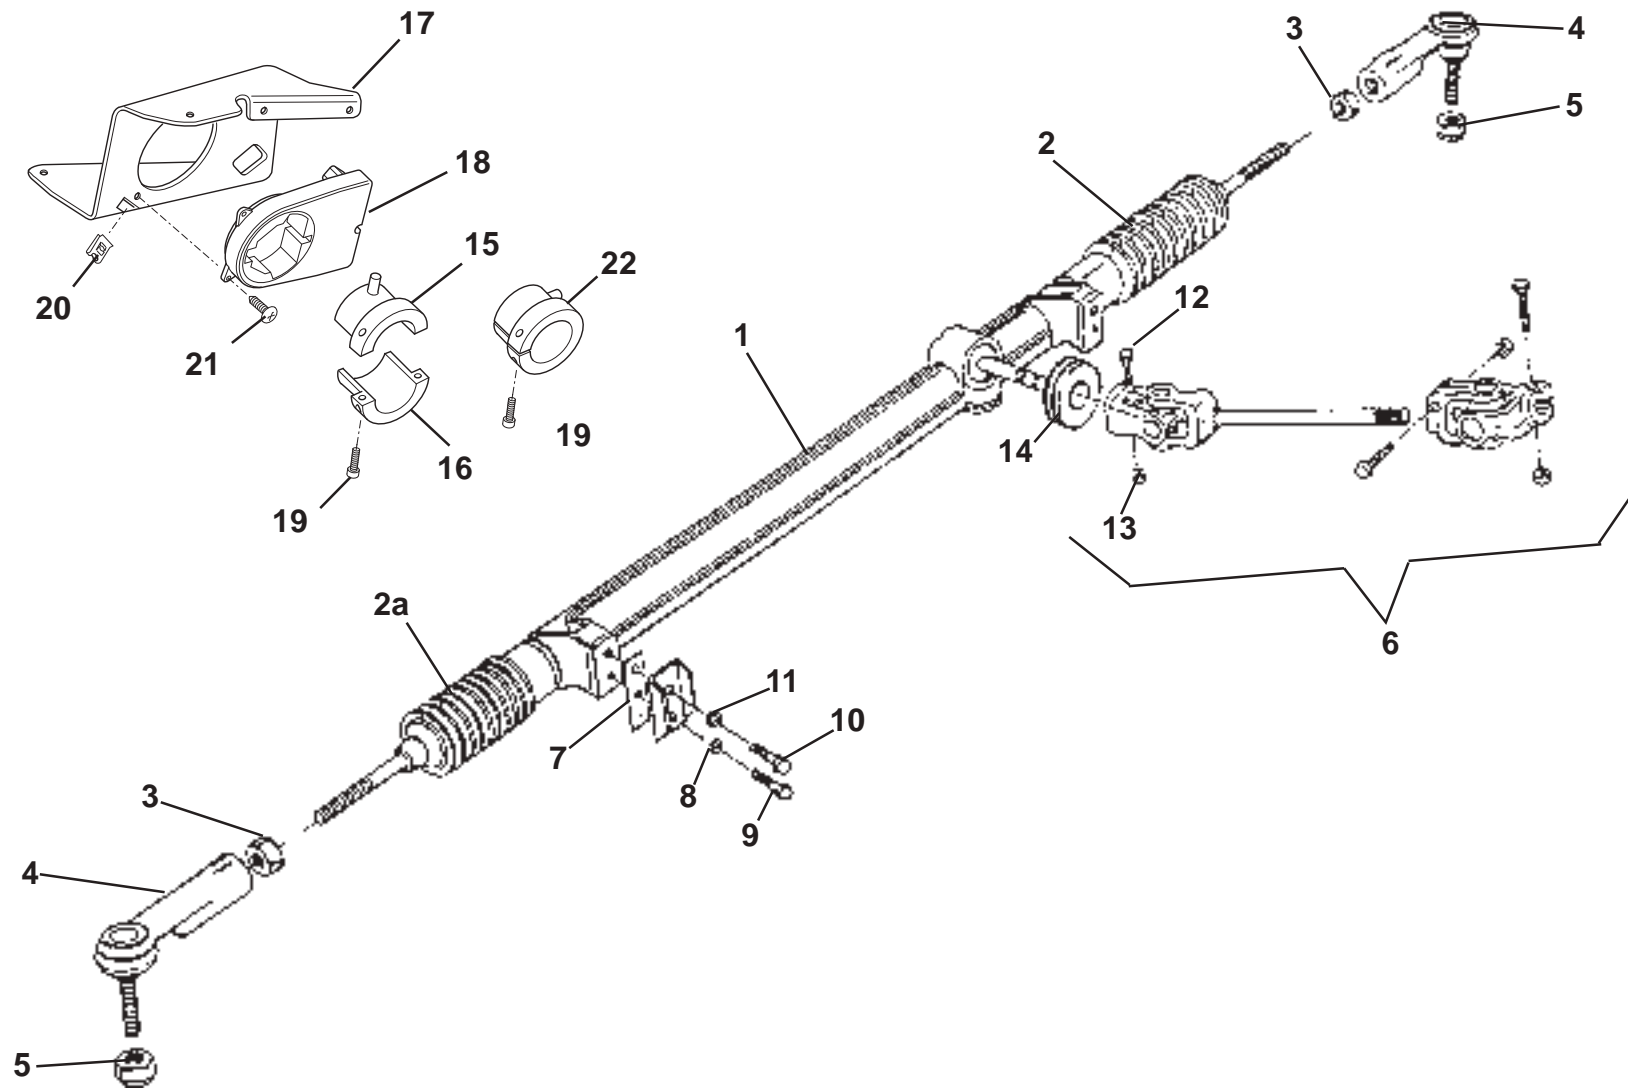

ELISE

32.01

Updated 1st October 2013

Service Parts List **ELISE**

Function Code 32.01 Rack & Pinion, & Lower Column

<u>Dep</u>	<u>Part Description</u>	<u>Remarks</u>	<u>Option</u>	<u>Part Number</u>	<u>Qty</u>
01	Steering Rack Assembly, RHD	Use seal A120H0002F	A117H0020F* R/B	A117H0052F**	1
01a	Steering Rack Assembly, LHD	Use seal A120H0002F	A117H0021F* R/B	A117H0053F**	1
02	Gaiter, steering rack, non-pinion end, dia 38mm at rack end	Steel rack tube**		A120H6004S	1
02a	Gaiter, steering rack, pinion end, dia 45mm at rack end	Steel rack tube**		A120H6005S	1
02b	Gaiter, steering rack, dia 32mm at rack end	Alloy rack tube*	Racks prior to A117H0052/53	B111H6016S	2
03	Lock Nut, M12 , track rod end to track rod			A111W3124F	2
04	Track Rod End/Ball Joint	Includes nut, item: 5		A117H0009F	2
05	Nyloc Nut, M10, track rod end to steering arm			A111W3152F	2
06	Intermediate Steering Shaft Assembly	Includes both universal joints	C111H0003F R/B	D111H0003F	1
06a	Intermediate Steering Shaft, Assembly		1ZR, 2ZR Bosch, ABS from vin BH_10931	A120H0011F	1
07	Adjuster Plate, rack height setting (6 notch)			A111H0017F	2
08	Washer, flat, M8, rack mounting			A075W4020Z	2
09	Setscrew, M8 x 25, hex. hd., rack mounting			A082W1110F	2
10	Setscrew, M10 x 30, hex. hd., rack mounting			A100A6028F	2
11	Washer, flat, M10, rack mounting			A075W4024Z	2
12	Bolt, M8 x 40, hex. hd., 10.9 grade, steering shaft to U/J			A918W2171F	4
13	Nyloc Nut, M8, steering shaft to U/J			A075W3010Z	4

ELISE

Function Code: 32.01, Page: 1

Updated 1st October 2013