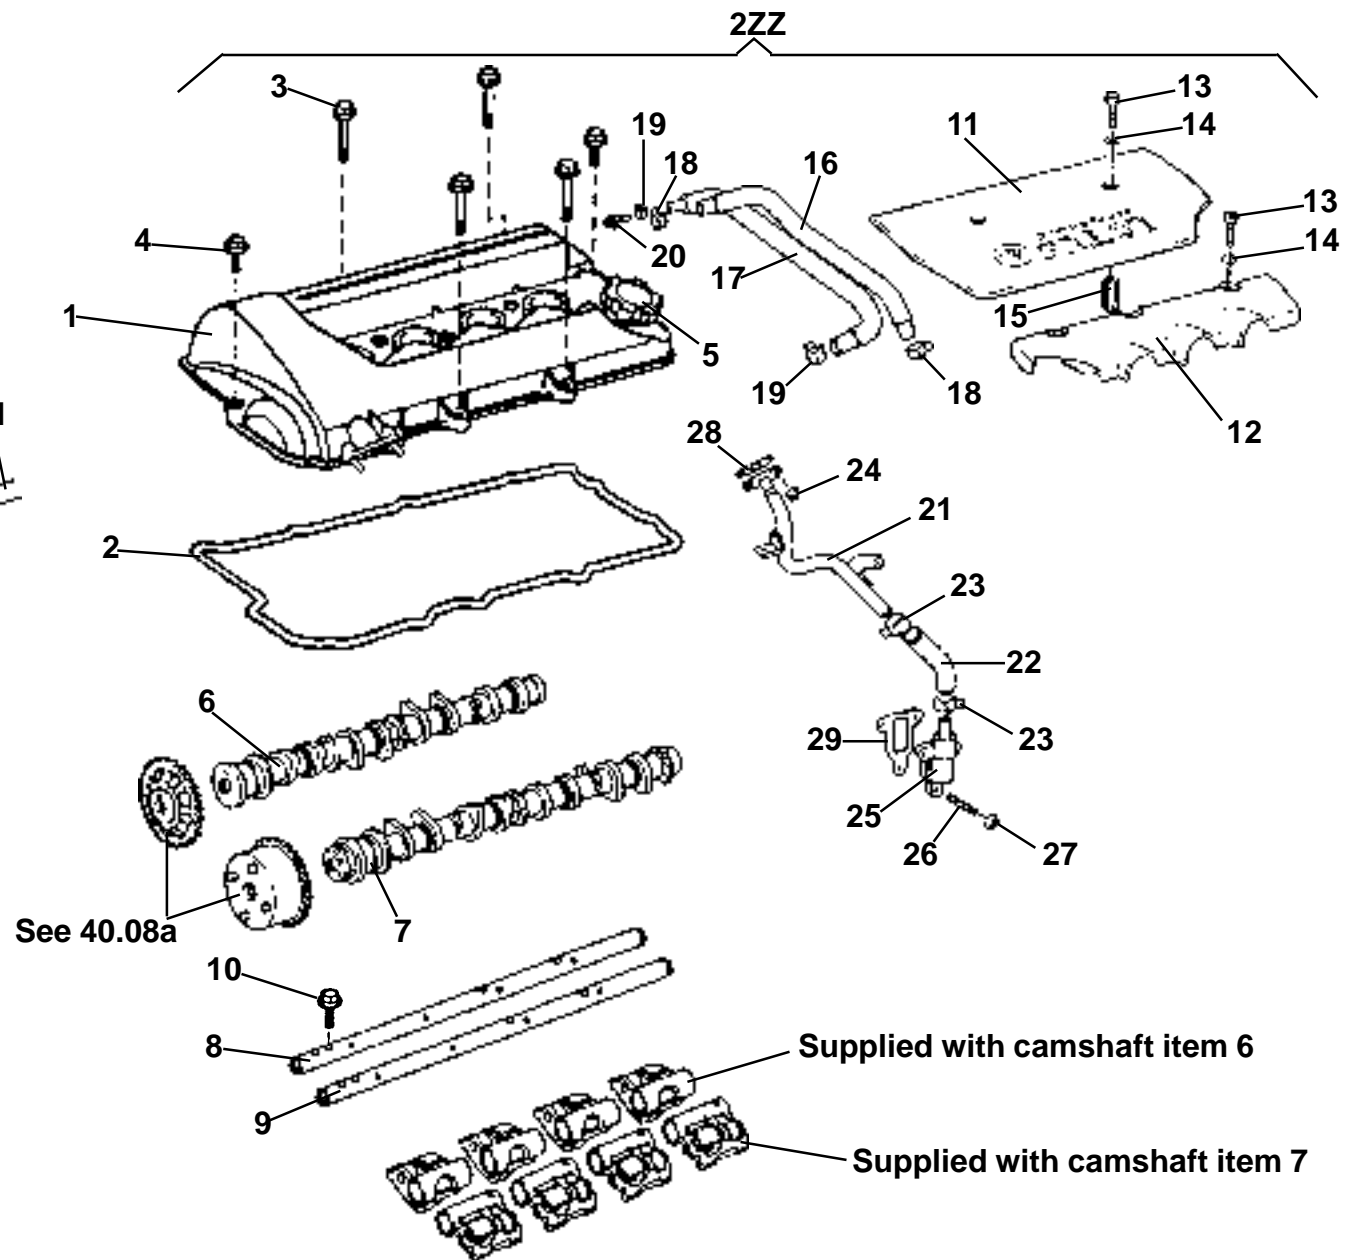

See 40.08a

ELISE

40.07

Service Parts List **ELISE**

Function Code 40.07 Camshafts, Tappets, Cam Cover

<u>Dep</u>	<u>Part Description</u>	<u>Remarks</u>	<u>Option</u>	<u>Part Number</u>	<u>Qty</u>
01	Camshaft Cover, 2ZZ		111R, Elise R, Exige	A120E6124S	1
02	Gasket, cam cover, 2ZZ		111R, Elise R, Exige	A120E6119S	1
03	Bolt, cover to head		111R, Elise R, Exige	A120E6131S	6
04	Screw, cover to head		111R, Elise R, Exige		2
05	Oil Filler Cap		111R, Elise R, Exige	A120E6105S	1
06	Camshaft/Rockers, exhaust		111R, Elise R, Exige	A120E6200S	1
07	Camshaft/Rockers, inlet		111R, Elise R, Exige	A120E6199S	1
08	Shaft, exhaust rockers		111R, Elise R, Exige	A120E6266S	1
09	Shaft, inlet rockers		111R, Elise R, Exige	A120E6265S	1
10	Bolt, flg. hd., rocker shaft retention		111R, Elise R, Exige	A120E6267S	10
11	Cover, spark plugs, 2ZZ		111R, Elise R, Exige	B120E0022F	1
12	Cover, fuel injection		111R, Elise R, Exige	A120E0011F	1
12a	Cover, fuel injection, S/C Exige		Exige S	A128E0026K	1
12b	Cover, fuel injection, S/C Elise		Elise SC*	A120E0055K	1
13	Screw, M6 x 16, pan, torx hd. S/S, covers to head		A111W7170F R/B	A117W2213F	5
14	Washer, flat, M6 x 12, covers to head		111R, Elise R, Exige	A100W4127F	5
15	Hexagonal Bar, M6 x 25, plug cover to head		111R, Elise R, Exige	A120W6743F	2
16	Hose, No. 2, cylinder head ventilation	Manual Throttle body	Prior to '06 MY	A120E6169S	1

ELISE

Function Code: 40.07, Page: 1

Updated 1st April 2014