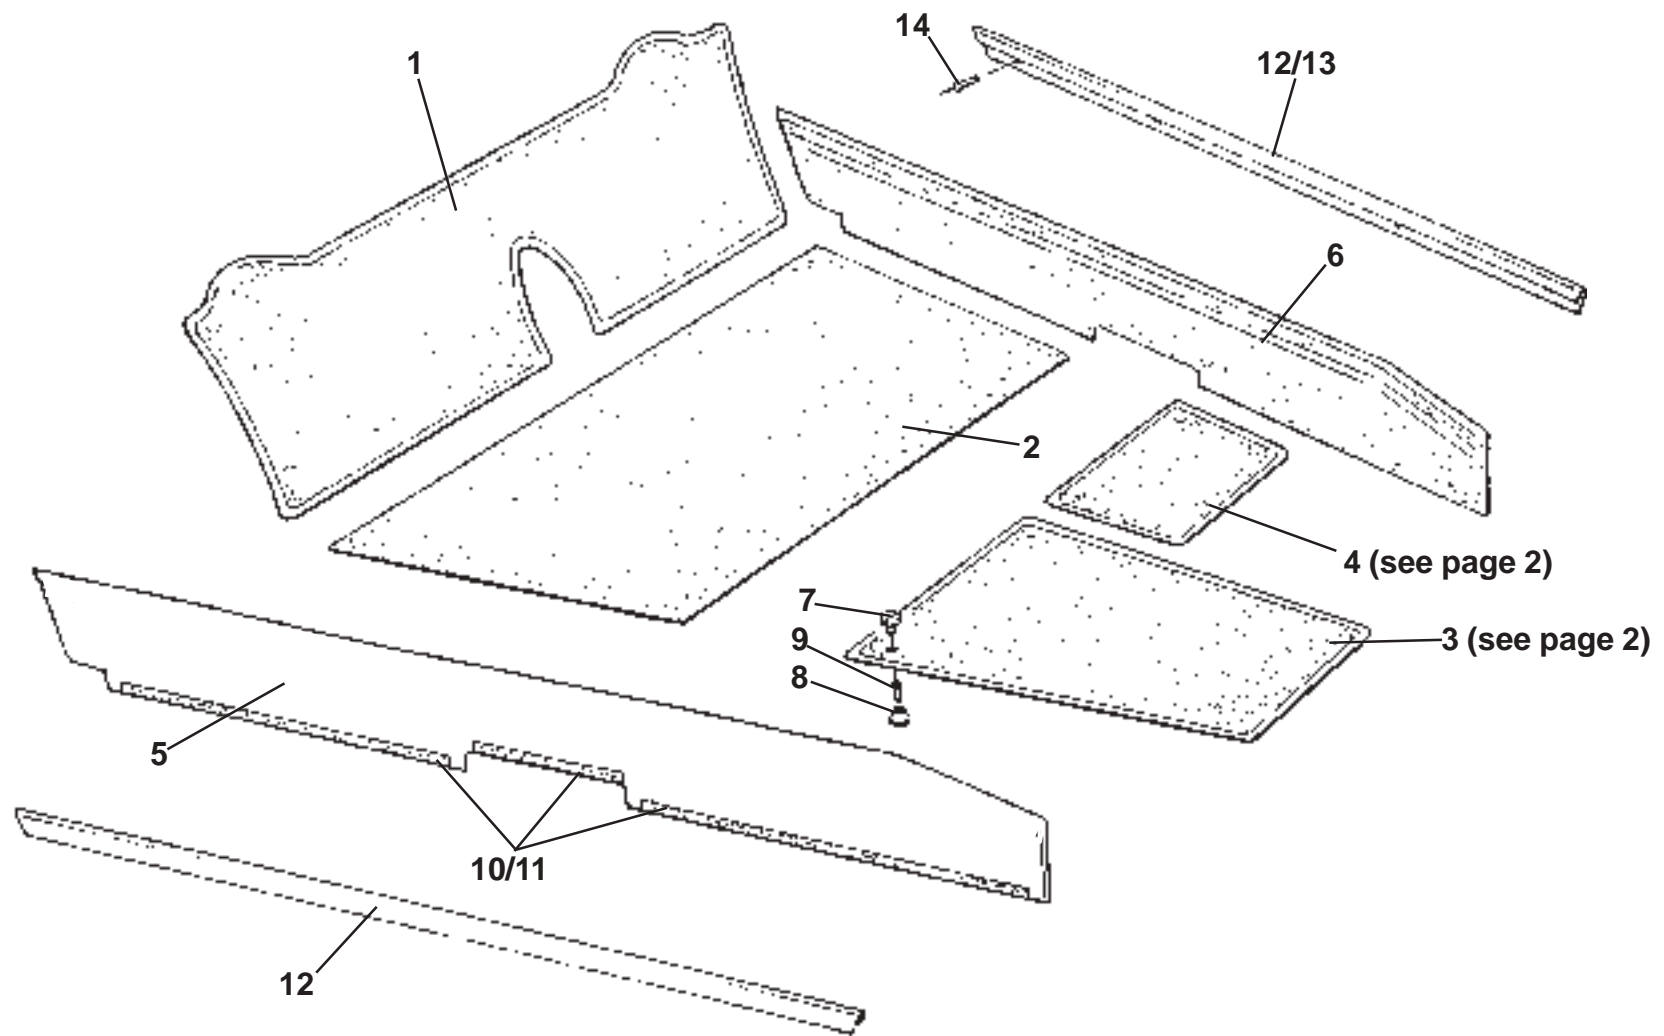

Service Parts List **ELISE**

Function Code 15.24 Luggage Compartment Carpet

<u>Dep</u>	<u>Part Description</u>	<u>Remarks</u>	<u>Option</u>	<u>Part Number</u>	<u>Qty</u>
01	Carpet, boot bulkhead		Elise	D120V0007J	1
01a	Carpet, boot bulkhead		Exige	A122V0002J	1
01b	Carrier/Carpet Assembly, boot bulkhead		Elise 2011 MY	B120B0363J	1
02	Carpet, boot floor			C120V0006K	1
02a	Carpet, boot floor		Elise 2011 MY	B120B0306J	1
03	Press Fastener Button, bulkhead/floor carpet fix.	Part of item 1		A111B6074F	9
03a	Press Fastener Socket, bulkhead carpet fix.	Part of item 1		A111B6075F	9
04	Press Fastener Stud, carpet to bulkhead/floor			A111B6076F	9
05	Pop Rivet, fastener fix.			A075W6070Z	9
06	Washer, flat, 1/8 x 3/8"			A075W4001Z	9
07	Carpet, boot rear transom, harness	Adapt to suit model	Common	A120V0004F	1

ELISE

Function Code: 15.24, Page: 1

Updated 16th July 2012

ELISE

15.30 page1

Updated 1st October 2013