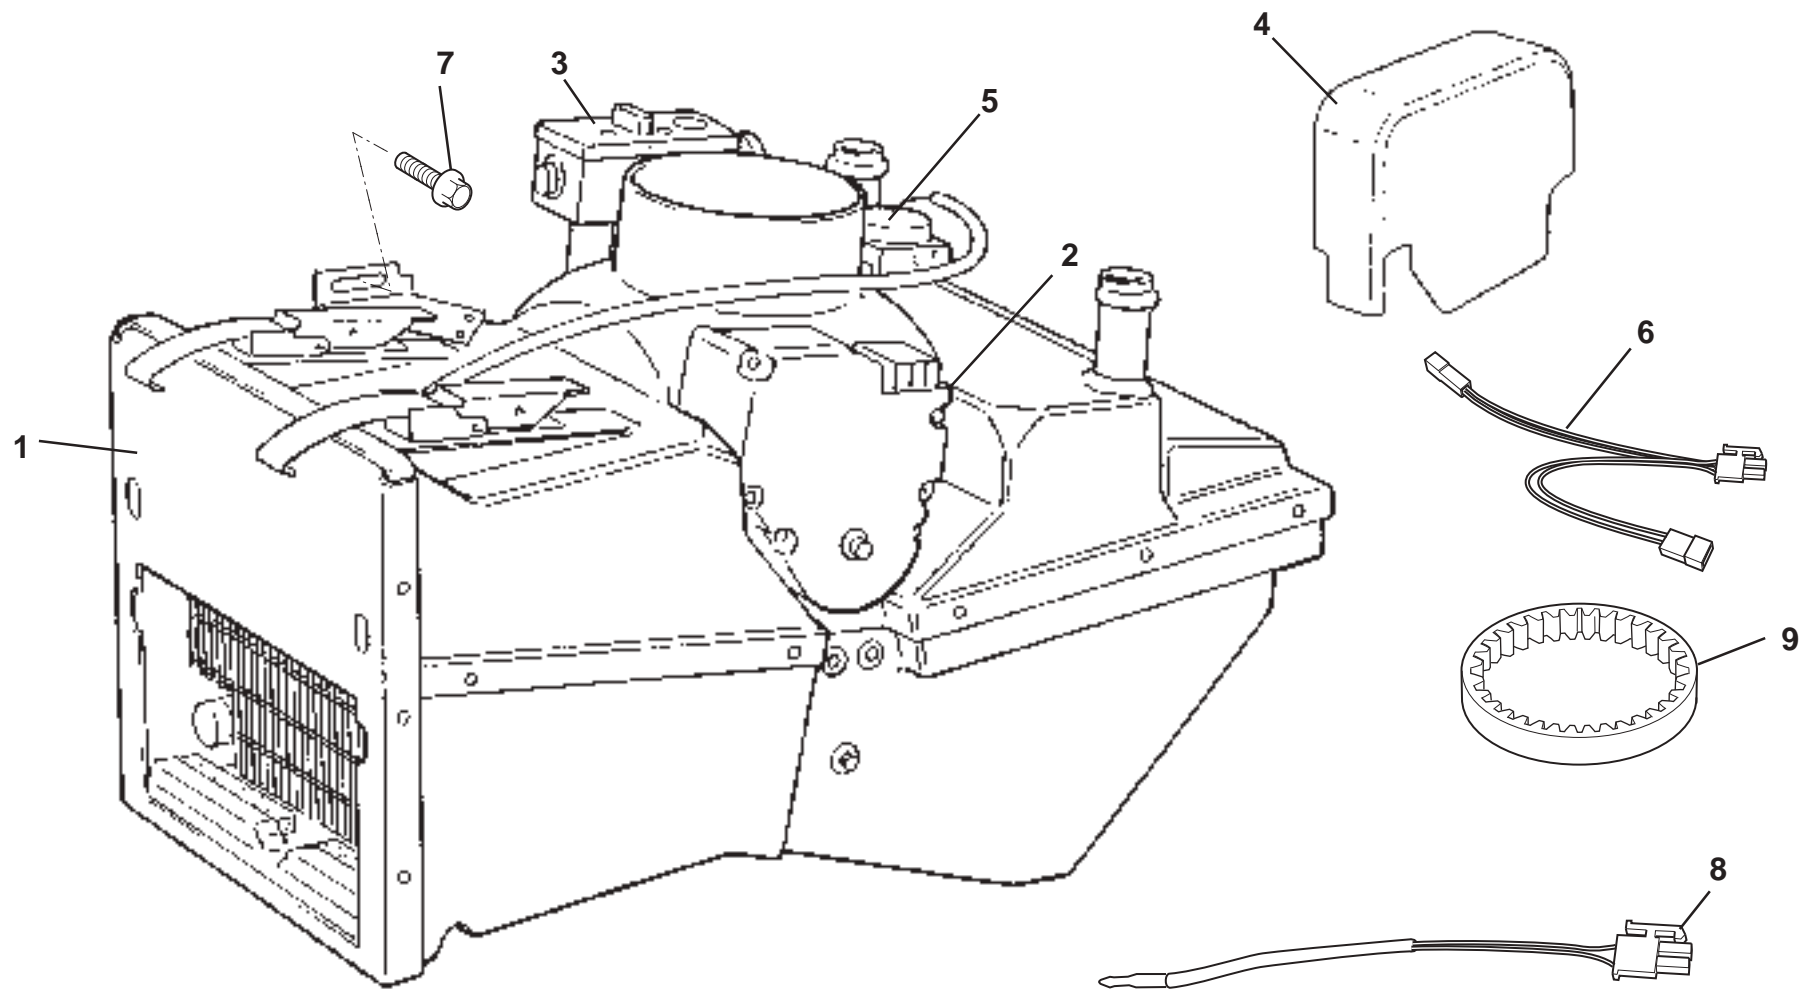

ELISE

18.01

Updated 16th January 2013

Service Parts List

ELISE

Function Code 18.01 Heater/ Air Conditioning Assemblies, Housings

<u>Dep</u>	<u>Part Description</u>	<u>Remarks</u>	<u>Option</u>	<u>Part Number</u>	<u>Qty</u>
01	Heater/AC Housing Assembly	Includes blower motor resistor*	1ZZ, 2ZZ	A120P0018F	1
01a	Heater Housing Assembly		Prior to VIN: 7 32042	A117P0124F	1
01b	Heater Housing Assembly	Includes blower motor resistor*	From VIN: 7 32042	A120P0019F	1
01c	Heater/AC Housing Assembly		Elise 2011MY, 1ZR, 2ZR	A120P0185F	1
02	Actuator, heater/AC flaps			A117M6052S	1
03	Expansion Valve	See 18.03	1ZZ, 2ZZ		1
03a	Expansion Valve	See 18.03	1ZR, 2ZR		1
04	Cover, actuator			A117P0158K	1
05	Thermostat kit	Includes temperature probe/tube	1ZZ, 2ZZ	A120P0149S	1
06	Thermostat		1ZR, 2ZR	A120P6012S	1
07	Screw, M6 x 20, hex. flg. hd., AC/htr. assy. to chassis			A117W2203F	2
08	Jumper Harness, HVAC module/locator			A120P0191S	1
09	Drive Belt, heater flap			A117P6001S	1
10	Jumper Harness, blower motor*	P/O kit A120P0148S, see 18.07a		A120P0150S	1

* See Service Bulletin 2007/13

ELISE

Function Code: 18.01, Page: 1

Updated 16th January 2013