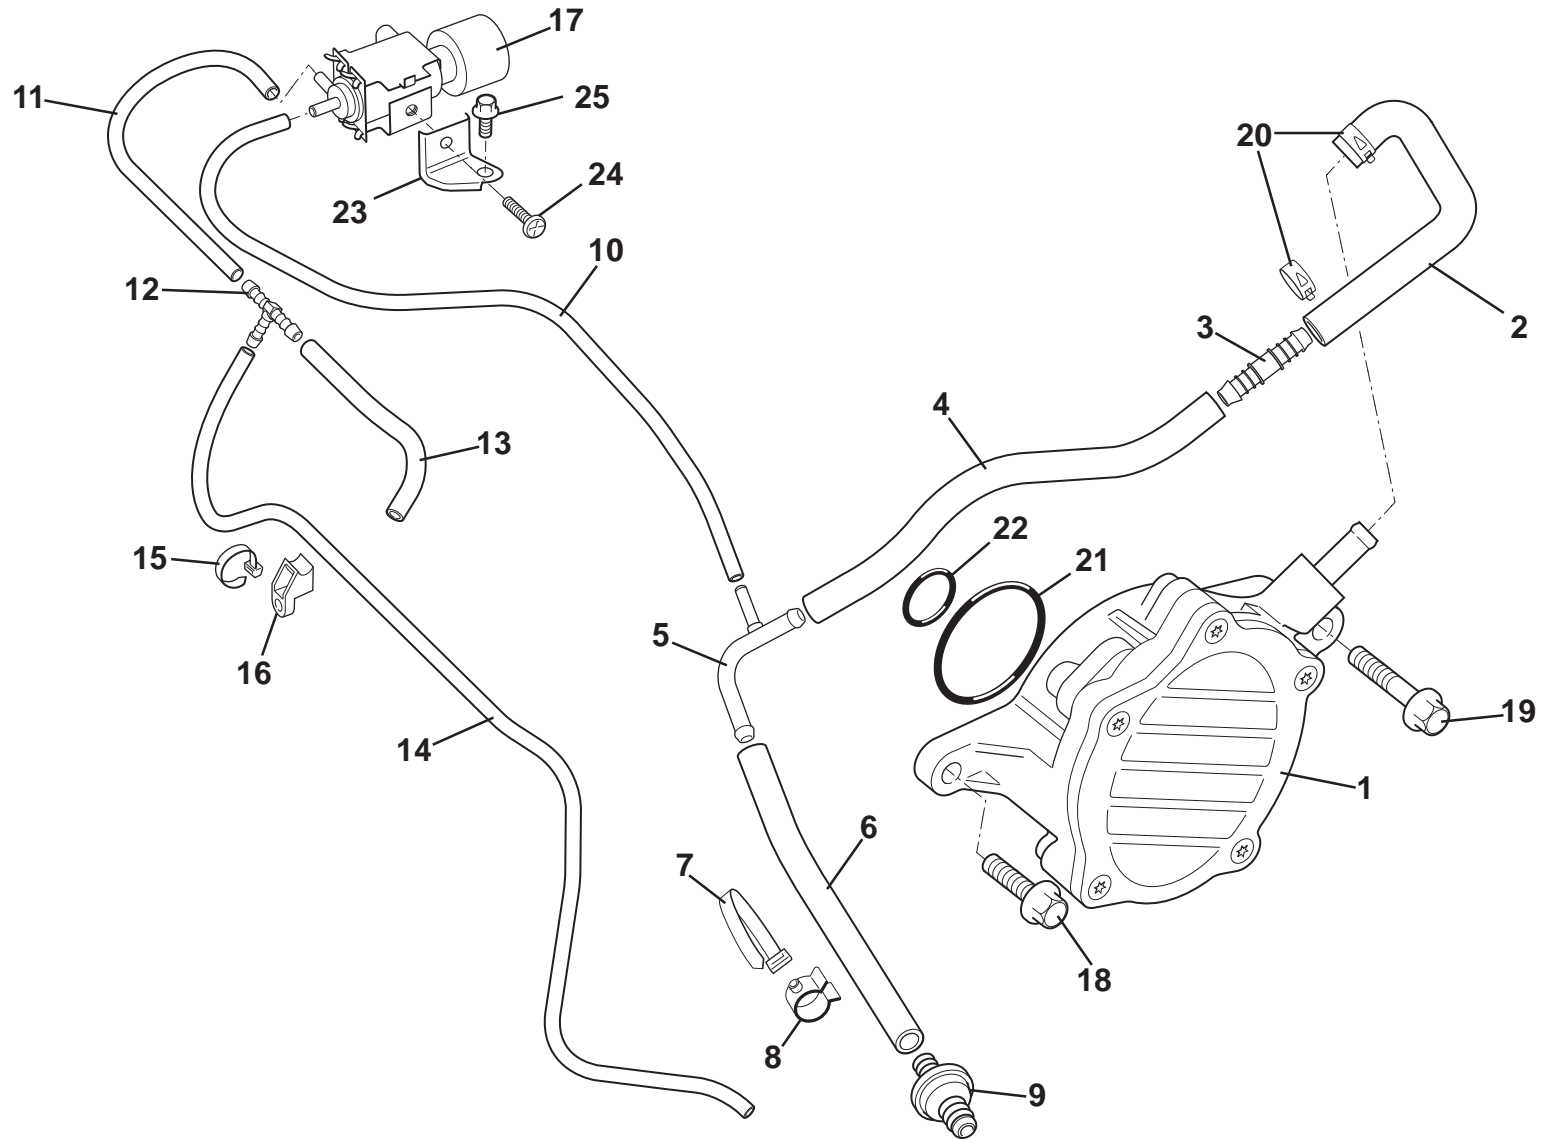

ELISE

43.03

Updated 21st March 2011

Service Parts List **ELISE**

Function Code 43.03 Vacuum System, Hoses, Pipes & Fittings

<u>Dep</u>	<u>Part Description</u>	<u>Remarks</u>	<u>Option</u>	<u>Part Number</u>	<u>Qty</u>
01	Pump	Incl. 'O' rings		A120E7221S	1
02	Hose, vacuum pump inlet			A120E6623S	1
03	Connector, 10mm to 6mm			A120E6565F	1
04	Hose, connector to 'T' connector	Cut to length		A131J0001F	225mm
05	Tee Connector, vacuum hoses			B120E0099F	1
06	Hose, 'T' connector to check valve	Cut to length		A131J0001F	195mm
07	Cable Tie, swivel			A082W6324F	1
08	Swivel Clip, cable tie			A120E6566F	1
09	Check Valve, brake booster hose			A131J0001F	1
10	Hose, 'T' connector to solenoid valve	Cut to length		A116M0040F	470mm
11	Hose, solenoid valve to 'T' connector	Cut to length		A120E7285S	1
12	Tee Connector, 5mm			A111M6045F	1
13	Hose, 'T' connector to manifold	Cut to length		A120E7285S	100mm
14	Hose, 'T' connector to airbox	Cut to length		A116M0040F	650mm
15	Cable Tie			A075W6038F	1
16	Cradle, cable tie			A082W6276F	1
17	Solenoid Valve			A120E7262S	1
18	Bolt, hex. flg. hd., short, pump to head			A132E6468S	1