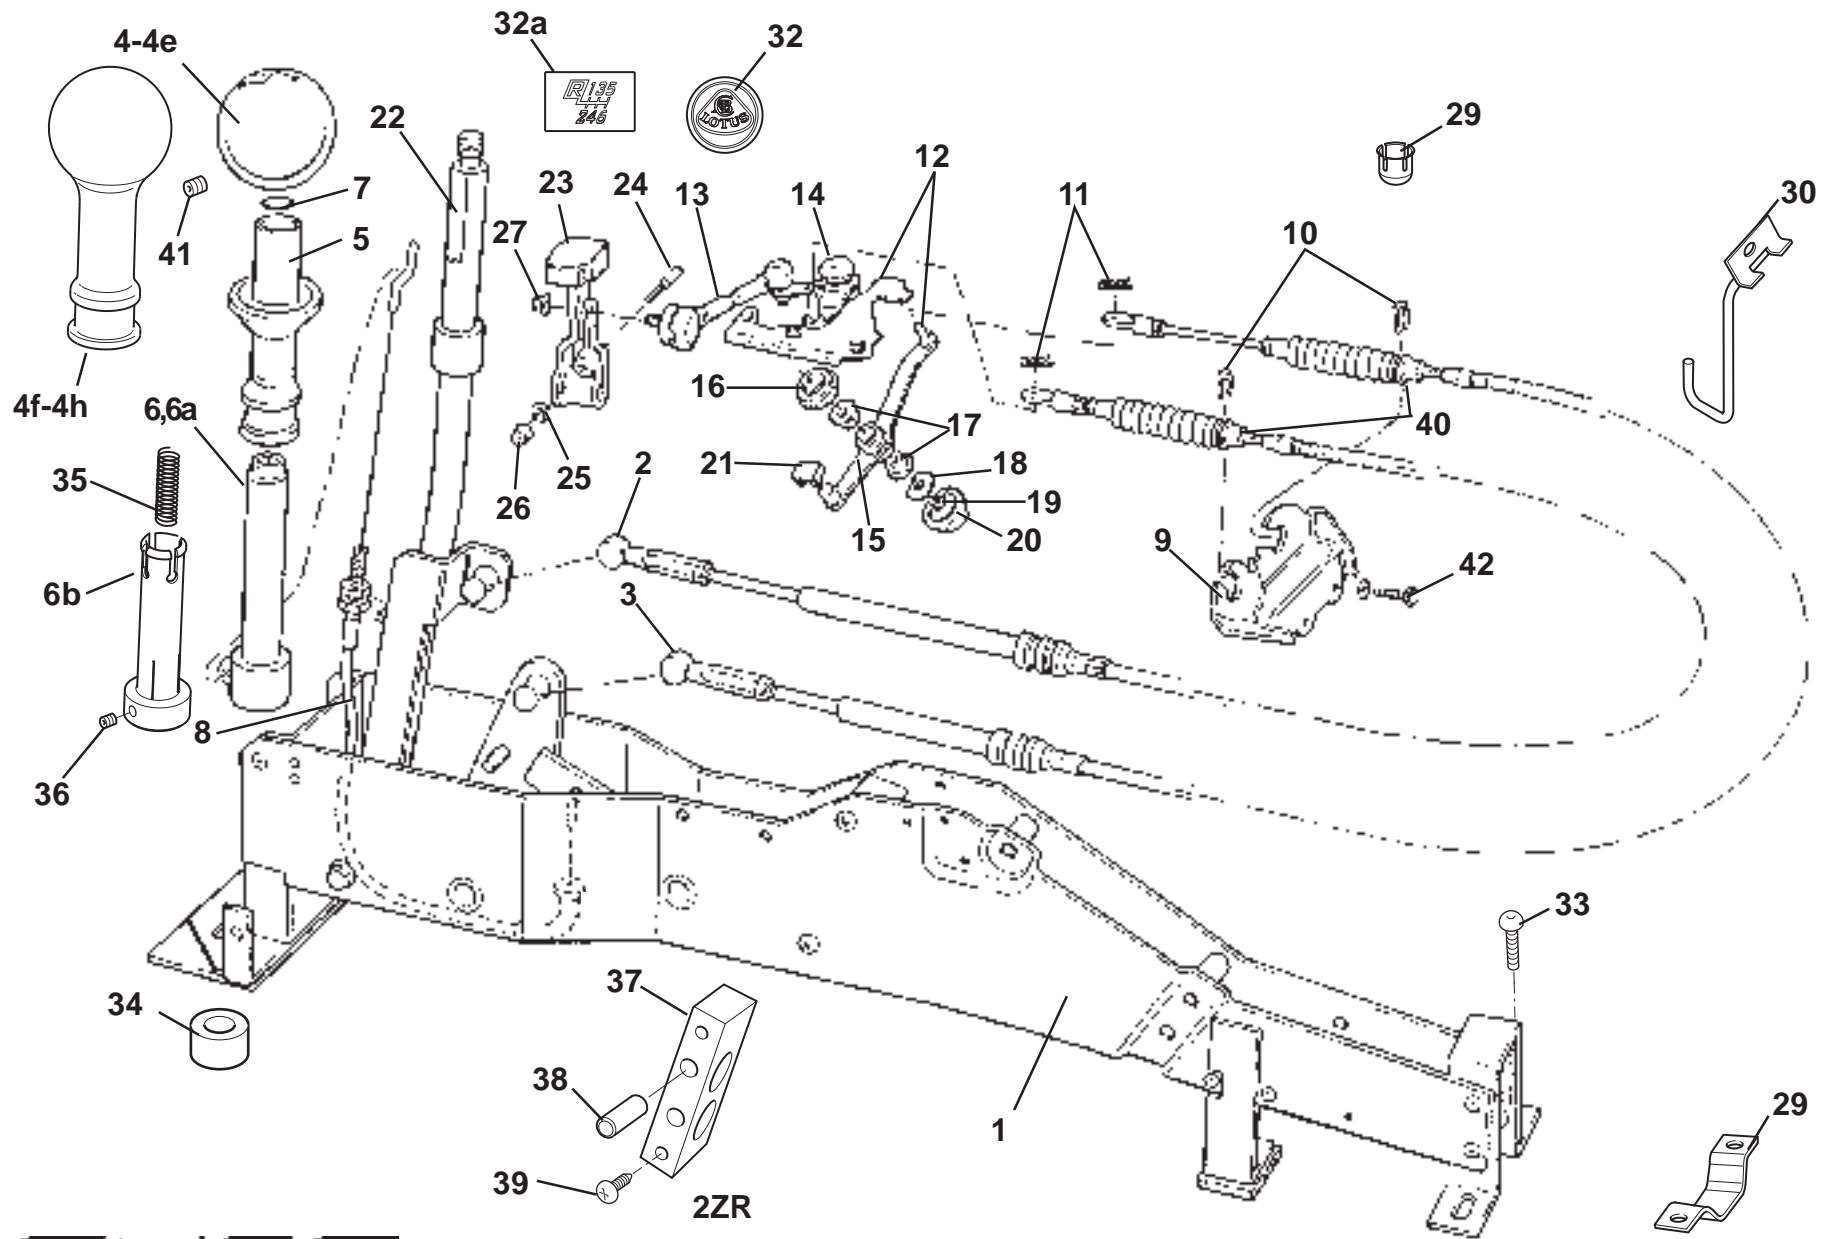

ELISE
47.05

Updated 1st November 2013

Service Parts List **ELISE**

Function Code 47.05 Gearchange Mechanism, External

<u>Dep</u>	<u>Part Description</u>	<u>Remarks</u>	<u>Option</u>	<u>Part Number</u>	<u>Qty</u>
01	Gearshift/Parking Brake Assembly, 6 speed, 2ZZ, RHD	Teleflex Morse, external lift cable**	D120F0004F R/B	E120F0004F	1
01a	Gearshift/Parking Brake Assembly, 6 speed, 2ZZ, LHD	Teleflex Morse, external lift cable**	D120F0001F R/B	E120F0001F	1
01b	Gearshift/Parking Brake Assembly, 5 speed, 1ZZ, RHD	Teleflex Morse, 10mm shaft thread	Elise S, '07-'10MY	A131F0002F	1
01c	Gearshift/Parking Brake Assembly, 5 speed, 1ZZ, LHD	Teleflex Morse, 10mm shaft thread	Elise S, '07-'10MY	A131F0001F	1
01d	Gearshift/Parking Brake Assembly, 6 speed, 2ZZ, RHD	Cofle, internal lift mechanism, 12mm shaft thread	From May '07 approx.	A120F0010F	1
01e	Gearshift/Parking Brake Assembly, 6 speed, 2ZZ, LHD	Cofle, internal lift mechanism, 12mm shaft thread	From May '07 approx.	B120F0011F	1
01f	Gearshift/Parking Brake Assembly, 5 speed, 1ZZ, RHD	Cofle, 12mm shaft thread	Elise S, from May '07 approx.	B131F0002F	1
01g	Gearshift/Parking Brake Assembly, 5 speed, 1ZZ, LHD	Cofle, 12mm shaft thread	Elise S, from May '07 approx.	B131F0001F	1
01h	Gearshift/Parking Brake Assembly, 6 speed, 1ZR, RHD	12mm shaft thread	Elise, '11 MY on	A120F4004F	1
01i	Gearshift/Parking Brake Assembly, 6 speed, 1ZR, LHD	12mm shaft thread	Elise, '11 MY on	A120F4003F	1
01j	Gearshift/Parking Brake Assembly, 6 speed, 2ZR, RHD	Supplied with gear change cables & abutment	Elise 2ZR, '12 MY on	A120F4006F	1
01k	Gearshift/Parking Brake Assembly, 6 speed, 2ZR, LHD	Supplied with gear change cables & abutment	Elise 2ZR, '12 MY on	A120F4005F	1
02	Cable, gearshift, Telflex Morse	Black	Prior to May '07 approx.	A120F0003H	1
02a	Cable, gearshift, Cofle	Blue or grey	From May '07 approx.	B120F0003S	1

ELISE

Function Code: 47.05, Page: 1

Updated 1st April 2014