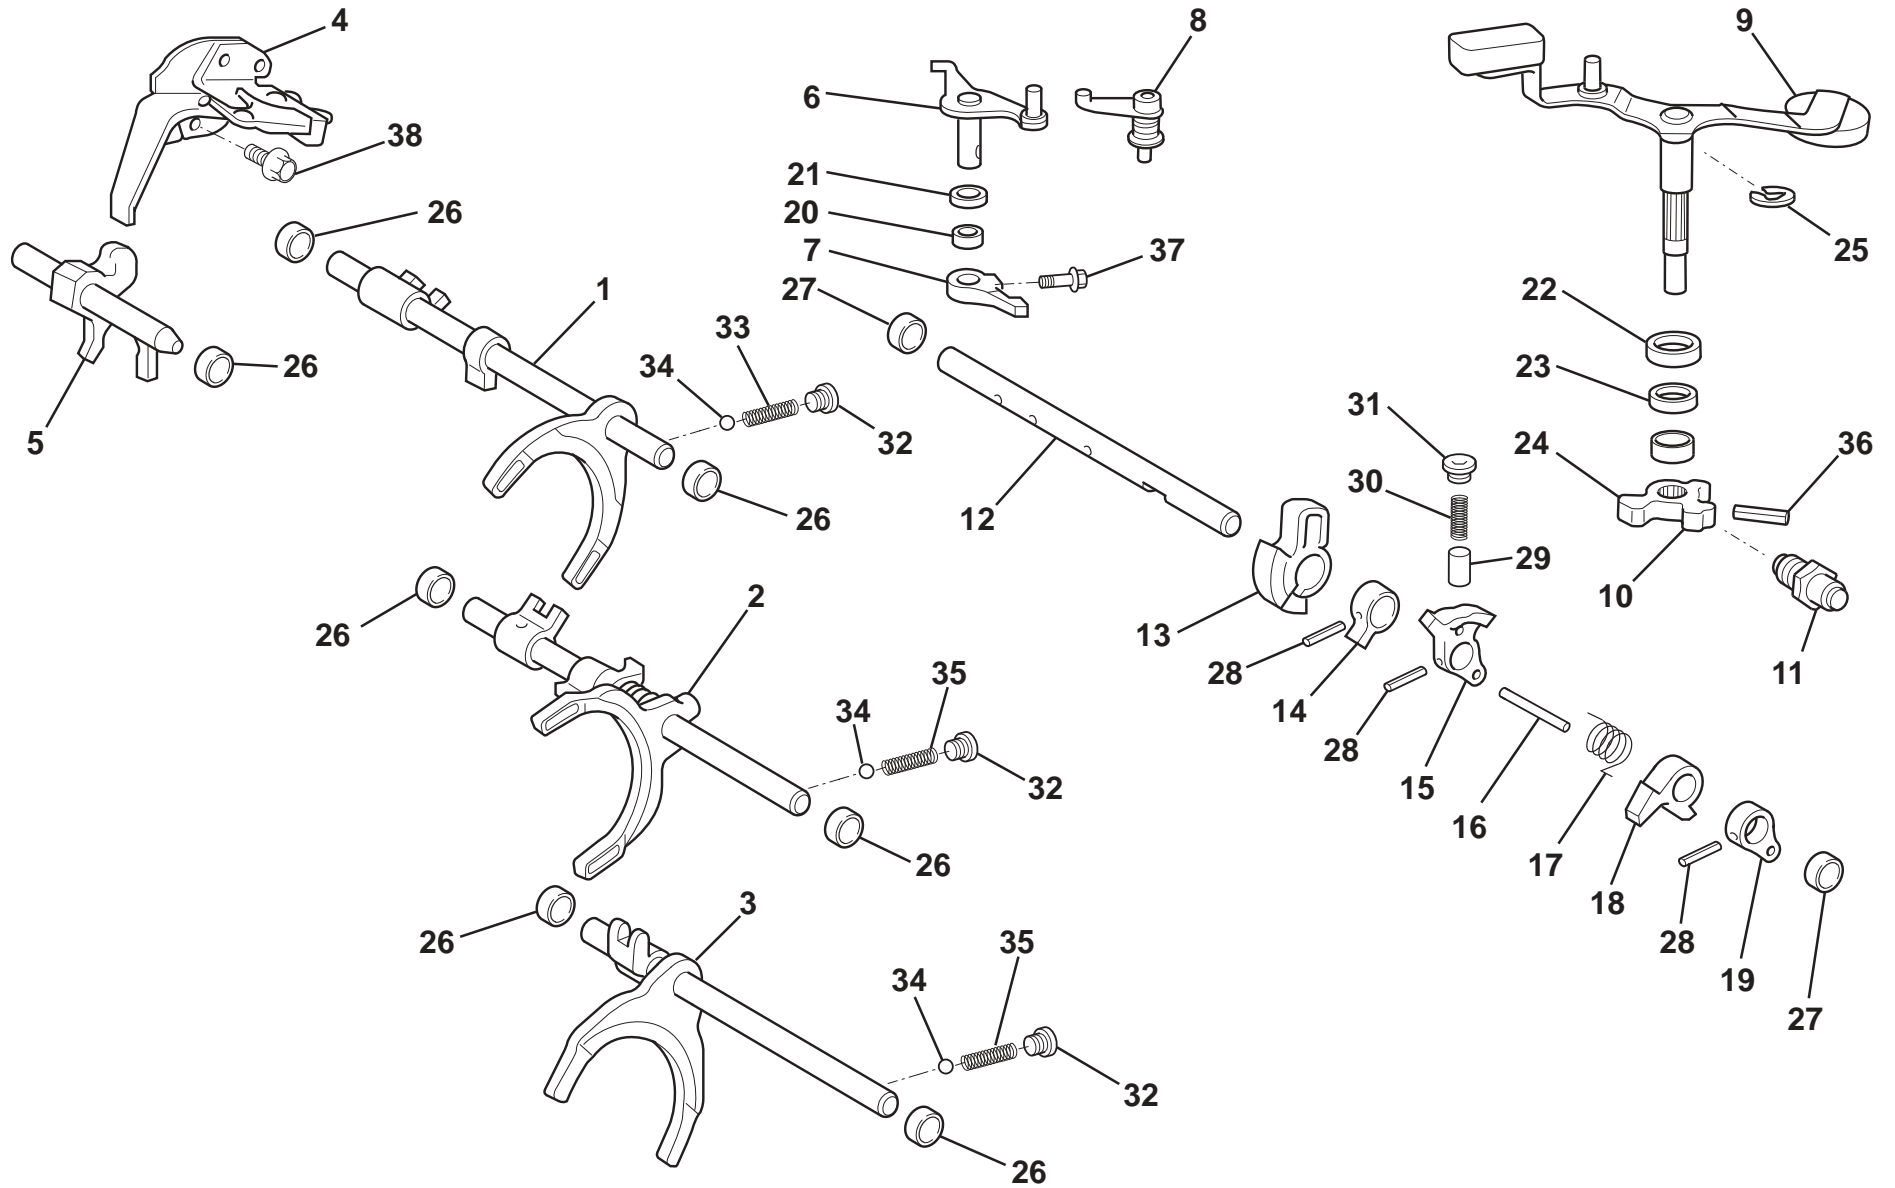

ELISE
47.06b

Updated 14th September 2010

Service Parts List **ELISE**

Function Code 47.06b Selector Mechanism, Internal, Elise 2011 MY, 1ZR, 2ZR

<u>Dep</u>	<u>Part Description</u>	<u>Remarks</u>	<u>Option</u>	<u>Part Number</u>	<u>Qty</u>
01	Shaft Assembly, gear shift fork, no.3			A120F7117S	1
02	Shaft Assembly, gear shift fork, no.2			A120F7116S	1
03	Shaft Assembly, gear shift fork, no.1			A120F7112S	1
04	Reverse Shift Arm, bracket assembly			A120F7115S	1
05	Shaft Assembly, reverse shift fork			A120F7123S	1
06	Select Lever, outer			A120F7122S	1
07	Select Lever, inner			A120F7121S	1
08	Pin Assembly, reverse restrict			A120F7127S	1
09	Shift Lever, outer			A120F7120S	1
10	Shift Lever, inner no. 1			A120F7118S	1
11	Ball assembly, lock			A131F6039S	1
12	Shaft, shift and select			A120F7124S	1
13	Plate, shift inter lock			A120F7125S	1
14	Shift Lever, inner no. 2			A120F7119S	1
15	Shift Lever, inner			A120F7158S	1
16	Pin			A120F7176S	1
17	Spring, torsion			A120F7258S	1
18	Head, reverse pre-balk, no. 1			A120F7114S	1

ELISE

Function Code: 47.06b, Page: 1

Updated 27th September 2012