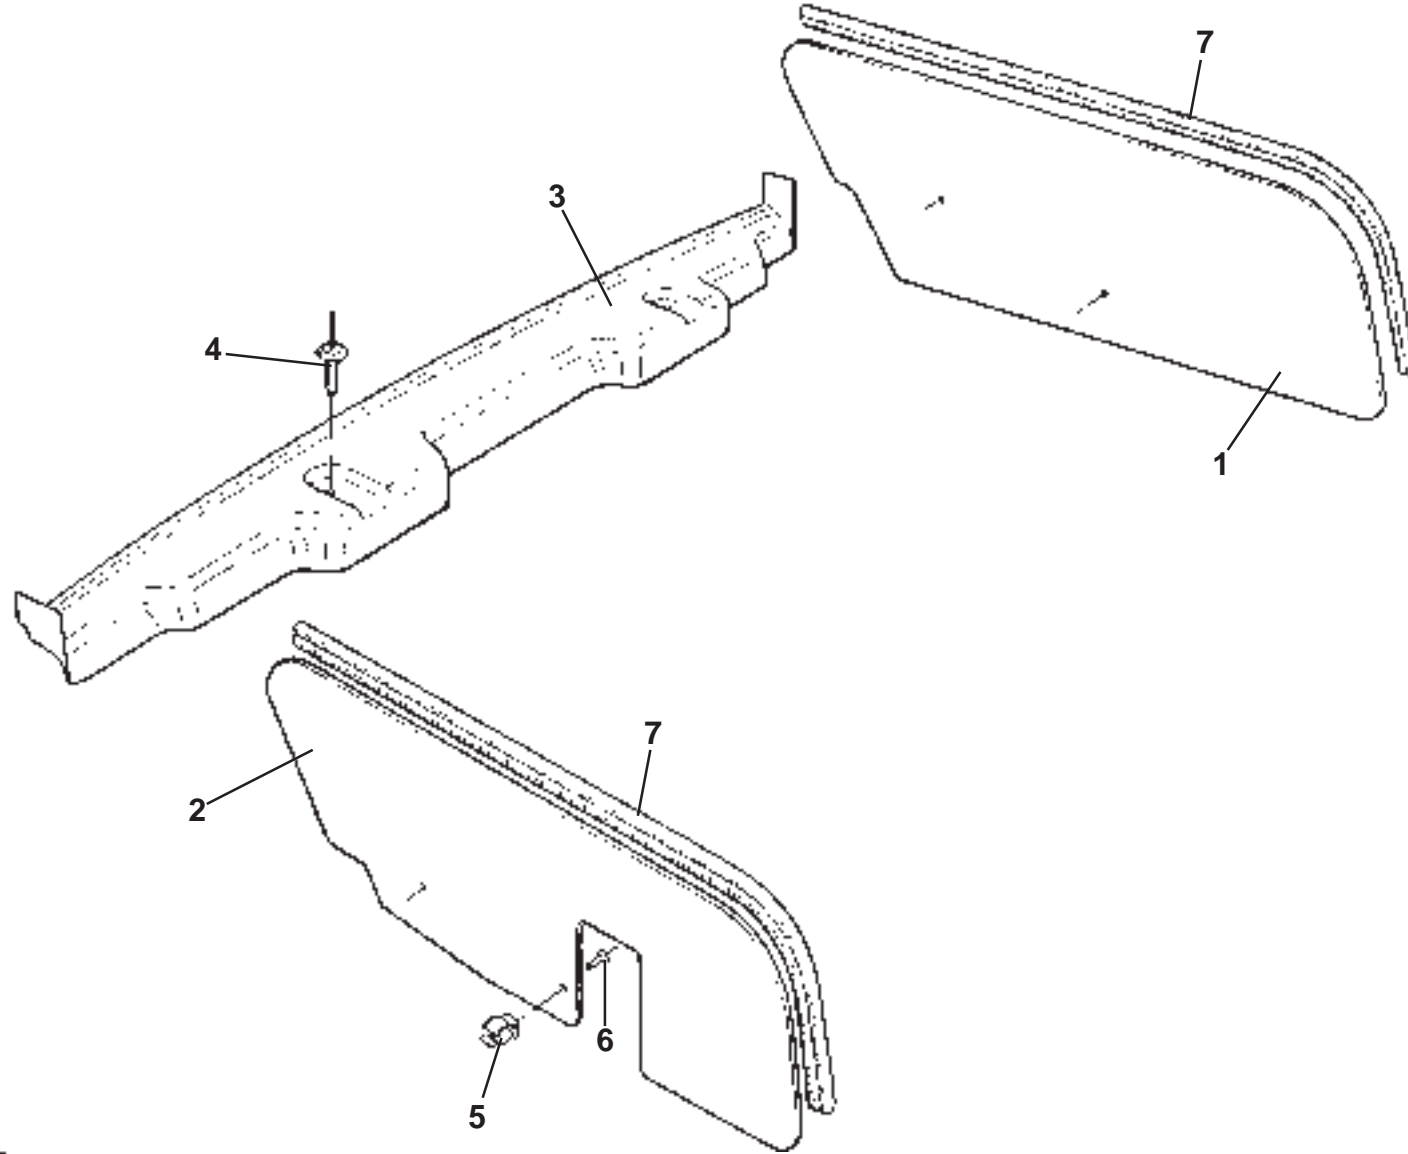

EXIGE

10.13x

Updated 7th June 2010

Service Parts List

Function Code 10.13x Engine Compartment Finisher Panels, Exige

<u>Dep</u>	<u>Part Description</u>	<u>Remarks</u>	<u>Option</u>	<u>Part Number</u>	<u>Qty</u>
01	Finisher Panel, engine bay, RH			A122U0024K	1
02	Finisher Panel, engine bay, LH			A122U0025K	1
03	Finisher Panel, engine bay bulkhead, front			A122U0026K	1
04	Pop Rivet, black, bulkhead panel fixing		A111W6534F R/B	A117W6734F	2
04a	Washer, flat, M5 x 19 1.4, black, bulkhead panel fixing	Not illustrated	A111W6534F R/B	A082W4107F	2
04b	Washer, flat, 3/16" x 3/4", bulkhead panel fixing	Not illustrated	A111W6534F R/B	A075W4009Z	2
05	Terry Clip, side panels to stays			A122W6777F	4
06	Pop Rivet, black, clip to panel			A082W6512F	4
07	Edge Finisher/Seal, side panels			A117U6001V	725mm