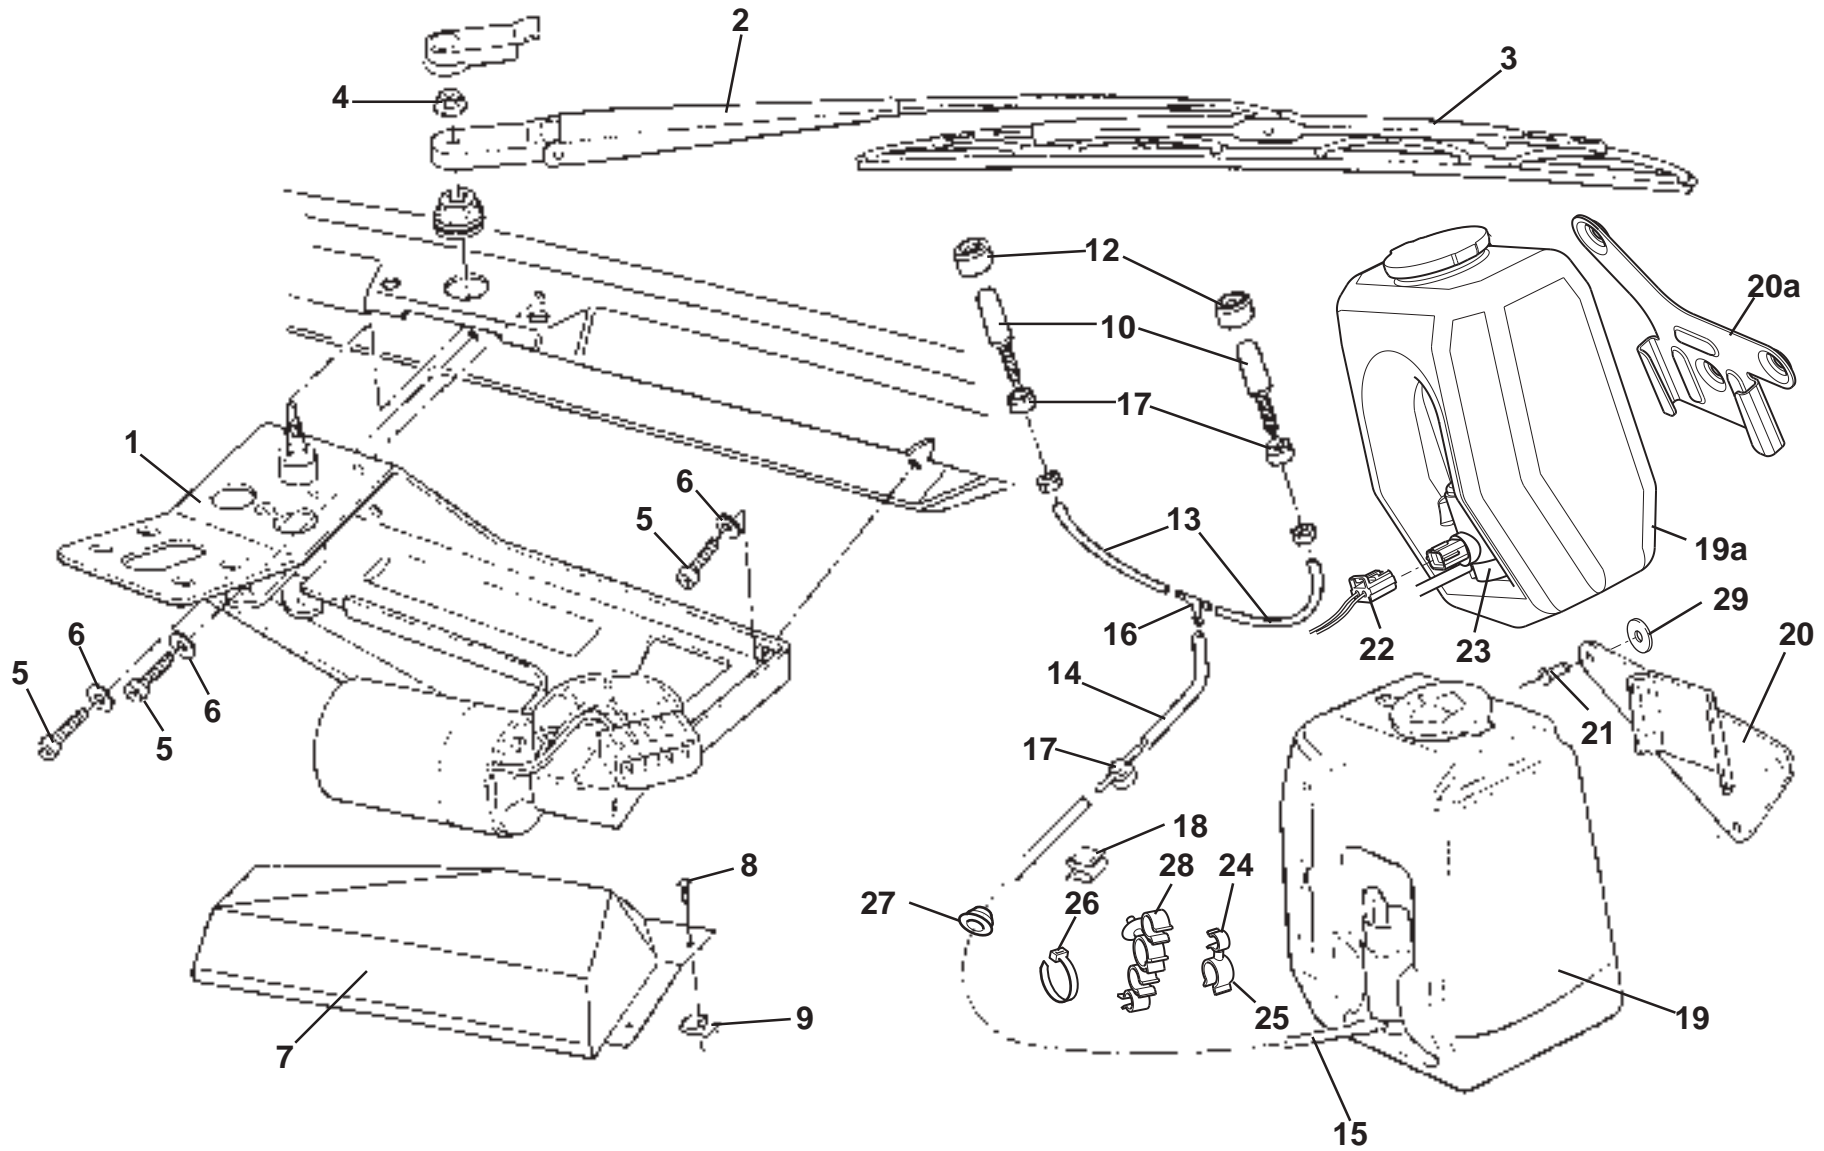

ELISE

ELISE

17.21

Updated 3rd March 2014

Service Parts List

ELISE

Function Code 17.21 Windscreen Wiper Motor, Wipers & Washers

<u>Dep</u>	<u>Part Description</u>	<u>Remarks</u>	<u>Option</u>	<u>Part Number</u>	<u>Qty</u>
01	Wiper Drive Assembly, RHD			A117M0104F	1
01a	Wiper Drive Assembly, LHD			A117M0103F	1
02	Wiper Arm/Blade Assembly			B121B0057F	1
02a	Wiper Arm/Blade Assembly		Malaysian market only	A120B0556F	1
03	Wiper Blade			B120M0006H	1
04	Flange Nut, M8 x 1.25, arm to spindle			A111W3154F	1
05	Screw, M8 x 20, cap hd., motor bracket to body			A111W7141F	3
06	Washer, M8, spring, motor bracket to body			A075W4036Z	3
07	Cover, wiper motor, RHD	Also fusebox mounting	Elise	A120B0133F	1
07a	Cover, wiper motor, LHD	Also fusebox mounting	Elise	A120B0134F	1
07b	Cover, wiper motor, RHD	Also fusebox mounting	Exige	B122U0010K	1
07c	Cover, wiper motor, LHD	Also fusebox mounting	Exige	B122U0011K	1
08	Screw, No.10 x ½", pozi., cover fix.			A075W5040Z	2
09	Spire Nut No. 8, cover, wiper motor fix.			A075W6016Z	2
10	Windscreen Washer Jet		A082M6369F R/B	A120W6796F	2
11	Spacer, washer jet			A111M6046K	2
12	Sleeve, washer jet	Bonded over jet & spacer		A111M0065F	1
13	Tube, 'T' piece to jet	Cut to fit		A116M0040V	As req.