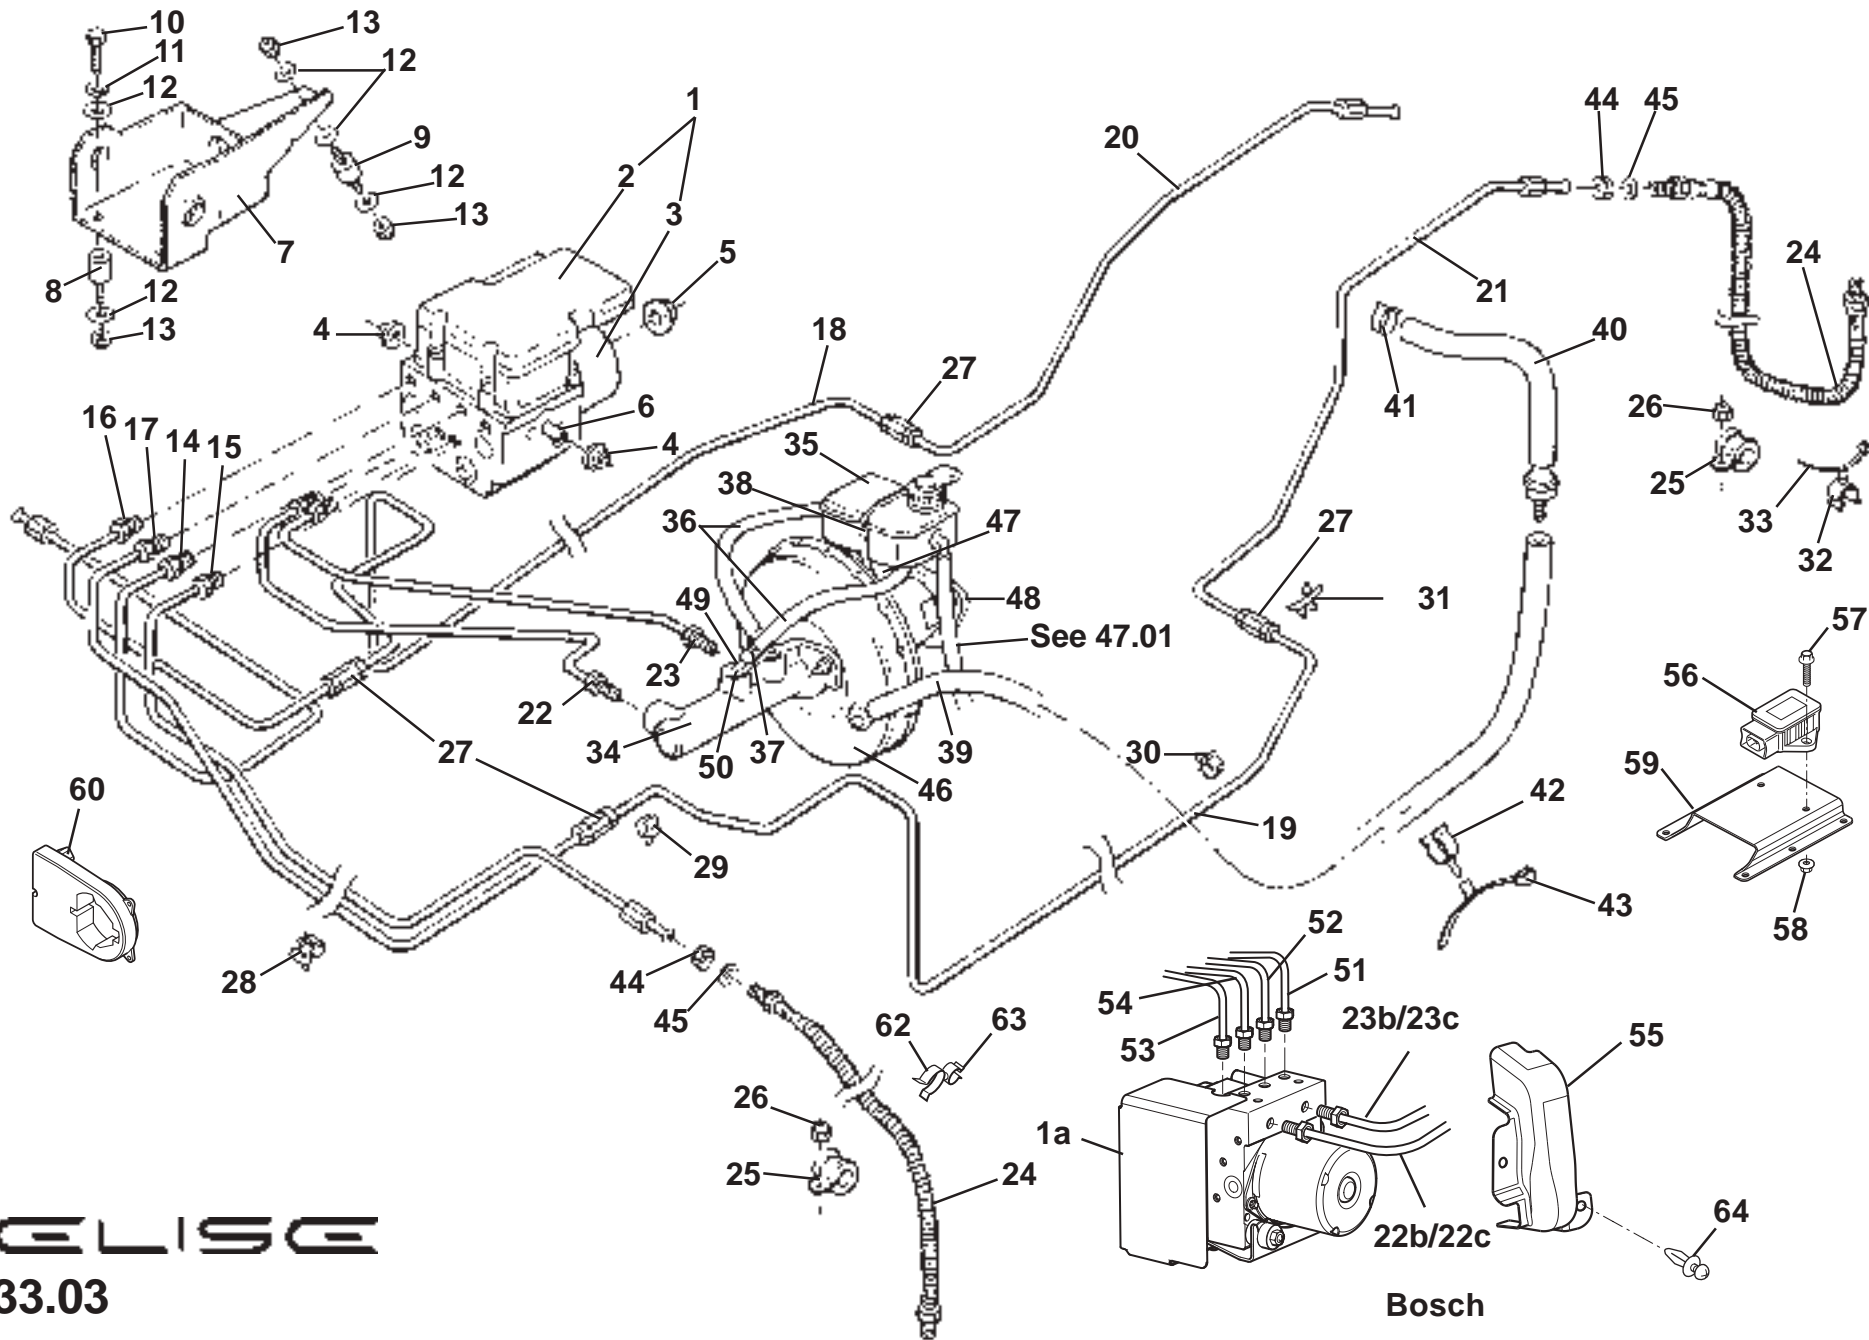

ELISE
33.03

Updated 2nd January 2014

Service Parts List **ELISE**

Function Code 33.03 Master Cylinder, Servo, ABS Controller, Pipes & Hoses

<u>Dep</u>	<u>Part Description</u>	<u>Remarks</u>	<u>Option</u>	<u>Part Number</u>	<u>Qty</u>
01	ABS Control Module	Kelsey Hayes ABS	All 1ZZ/2ZZ power train 1ZR to vin BH_10930	A120J6000F	1
01a	ABS-HBA Control Module, uncalibrated	Bosch ABS, Supplied pre-filled, dealer programmed on tech centre	1ZR From vin BH_10931 & 2ZR SOP	A132J0223S	1
02	ECU Kit, ABS actuator	Kelsey Hayes ABS	Kelsey Hayes ABS	A120J6004S	1
03	HCU Kit, ABS actuator	Kelsey Hayes ABS	Kelsey Hayes ABS	A116M0091S	1
04	Grommet, small, module to bracket sides			A116J6001F	2
05	Grommet, large, module to bracket rear			A116J6002F	1
06	Bolts, ABS kit			A116J6003F	1
07	Bracket, ABS module mounting, RHD			A116J0002F	1
07a	Bracket, ABS module mounting, LHD			A116J0001F	1
07b	Bracket, ABS module mounting	Bosch, ABS	1ZR From vin BH_10931 & 2ZR SOP	A120J0073F	1
08	Rubber Bobbin, bracket to mount	One stud, one tapped insert		A082J6177F	2
09	Rubber Isolator Bush, bracket to body	Two studs		A082J6170F	1
10	Screw, M6 x 10, hex. hd., bobbin to bracket			A075W1026Z	2
11	Washer, spring, M6, bobbin to bracket			A075W4035Z	2
12	Washer, flat, M6 x 15, bobbin to bracket			A075W4015Z	6
13	Nyloc Nut, M6, bobbin fix.			A075W3009Z	4

ELISE

Function Code: 33.03, Page: 1

Updated 1st December 2013