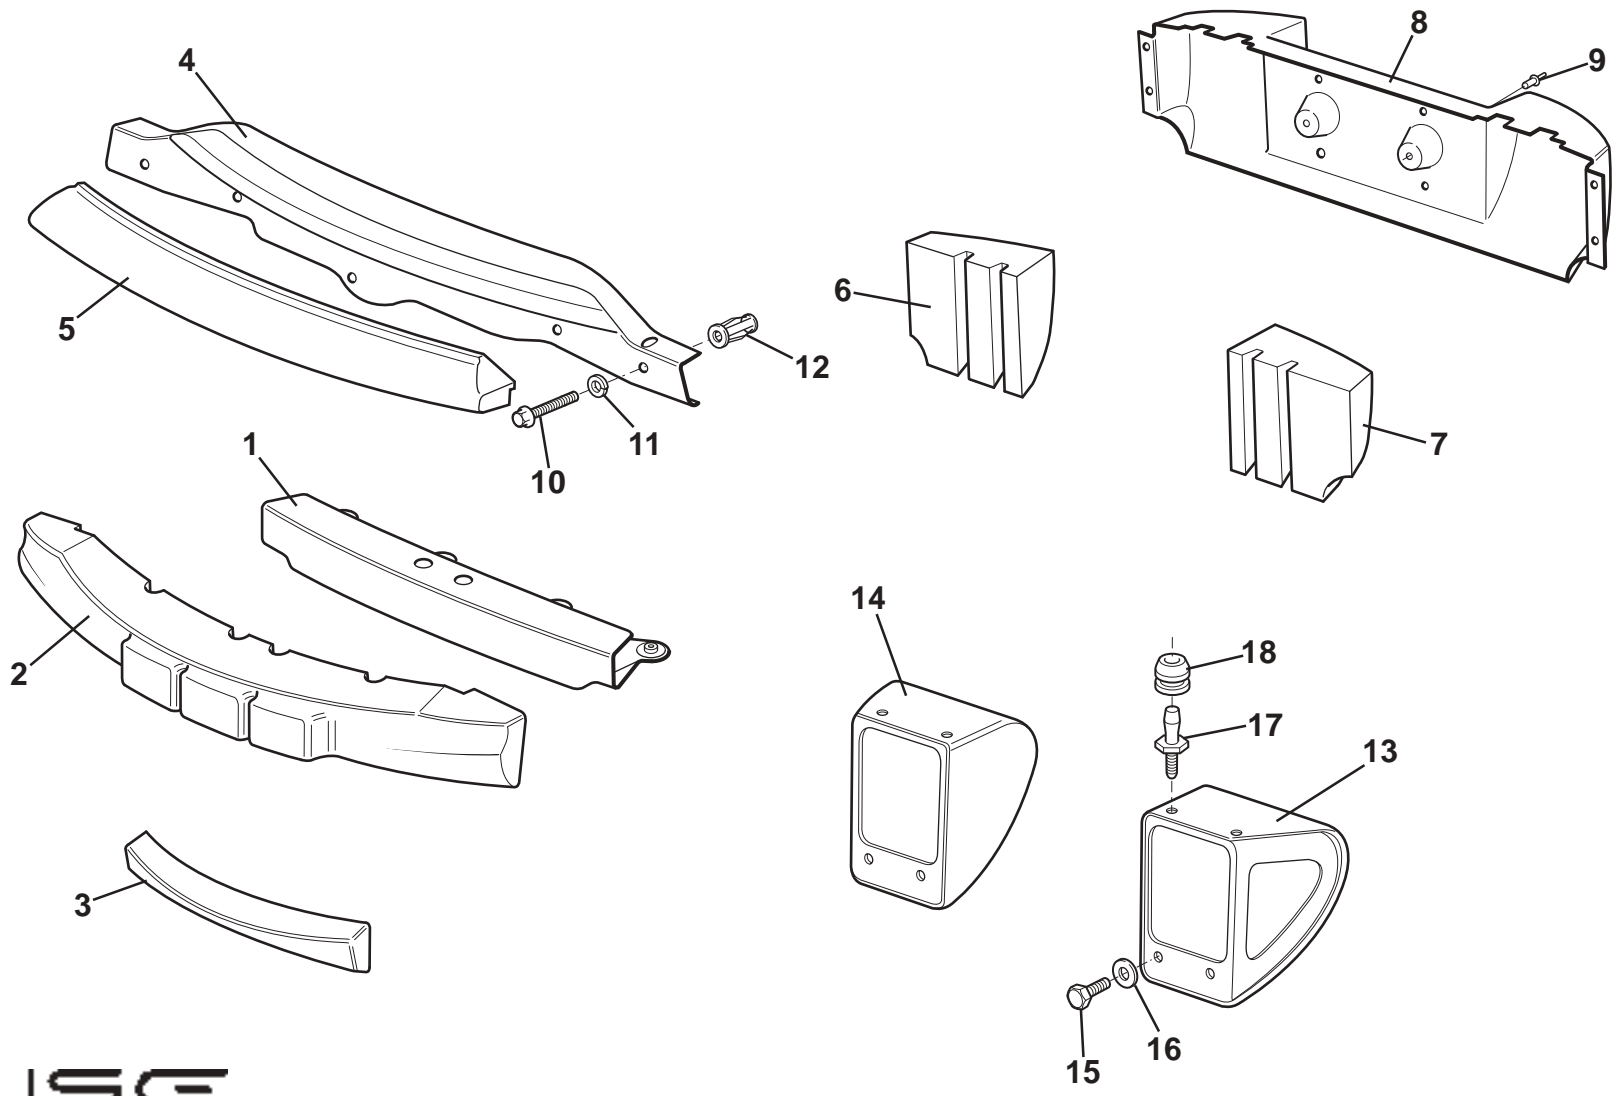

Service Parts List

ELISE

Function Code 10.23 Bumpers, Valences Spoilers & Aerofoils

<u>Dep</u>	<u>Part Description</u>	<u>Remarks</u>	<u>Option</u>	<u>Part Number</u>	<u>Qty</u>
01	Spoiler, rear	Blow moulded plastic, See LSL596		A121B0144F	1
02	Screw, M6 x 14, hex. flg. hd., spoiler to clam.			A116W5233F	2
03	Washer, flat, M6 x 25 x 1.4, spoiler to clam.			B075W4017Z	4
04	Nyloc Nut,, M6, thin, spoiler to clam.			A907E6285F	2
05	Gasket, rear spoiler to clamshell			A121B0150F	2
06	Extrusion, aero flap		Elise 2011 MY	A120B0367F	2
07	Bracket, aero flap		Elise 2011 MY	A120B0368F	2
08	Bracket, aero flap mounting LH		Elise 2011 MY	B120B4113F	1
08b	Bracket, aero flap mounting RH		Elise 2011 MY	B120B4114F	1

ELISE

Function Code: 10.23, Page: 1

Updated 1st April 2014

ELISE
10.23c

Updated 24th June 2010