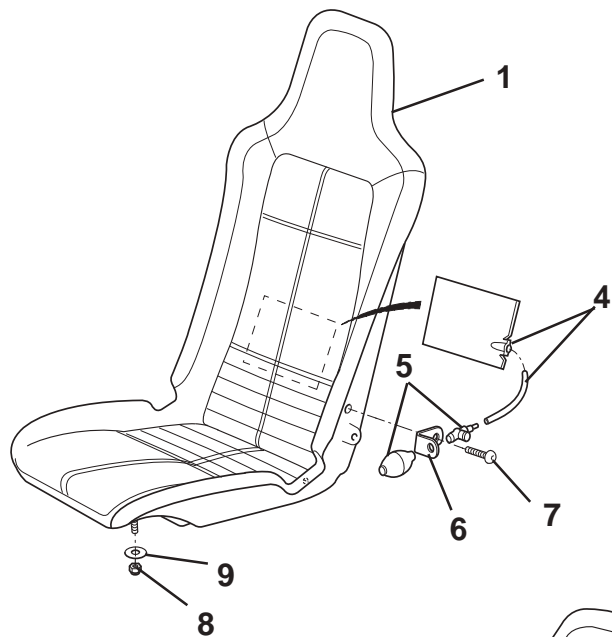

ELISE

Function Code: 13.01, Page: 1

Updated 1st April 2014

Function Code 13.01 Seat Runners

<u>Dep</u>	<u>Part Description</u>	<u>Remarks</u>	<u>Option</u>	<u>Part Number</u>	<u>Qty</u>
12	Washer, flat, M8 x 20.5 x 1.4, drivers seat runner			A082W4165F	3
		*Elise 4H_2403, Exige with standard seat 4H_2395,			