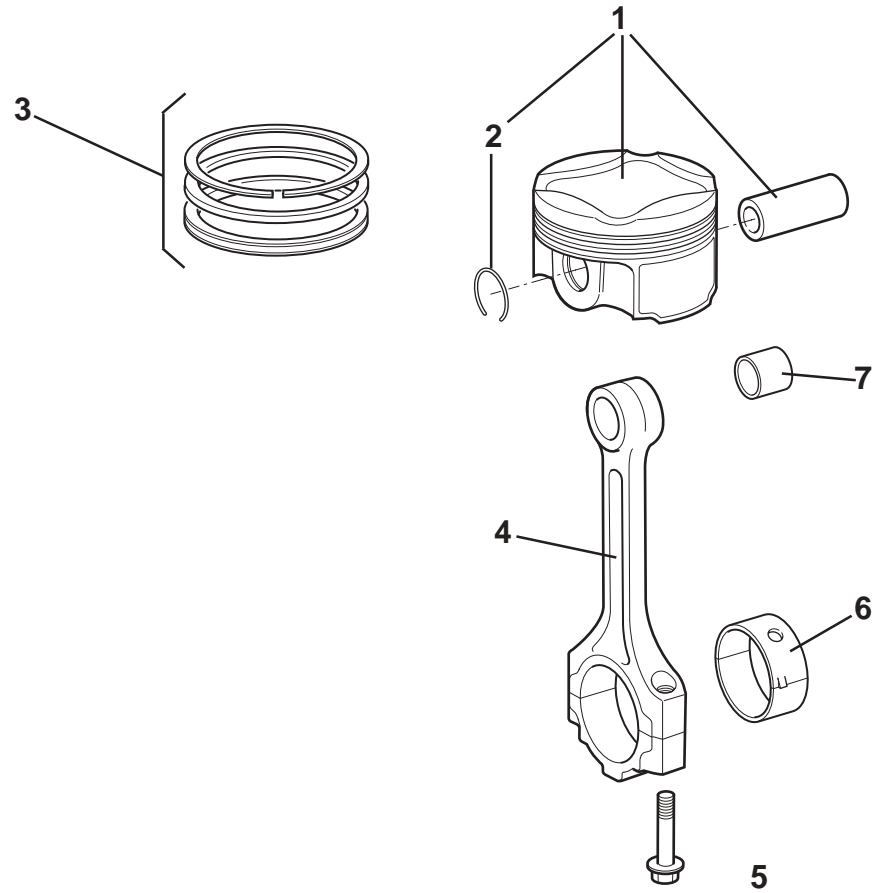

ELISE

40.09c

Updated 12th May 2010

Service Parts List **ELISE**

Function Code 40.09c Pistons, Con-rods, Liners, Elise 2011 MY, 1ZR, 2ZR

<u>Dep</u>	<u>Part Description</u>	<u>Remarks</u>	<u>Option</u>	<u>Part Number</u>	<u>Qty</u>
01	Piston Assembly	Includes gudgeon pin, circlips	1ZR	A120E7141S	4
01a	Piston Assembly	Includes gudgeon pin, circlips,	2ZR	A120E6601S	4
02	Circlip, gudgeon pin retaining			A120E6189S	8
03	Piston Ring Set			A120E7135S	4
04	Connecting Rod		1ZR	A120E7142S	4
04a	Connecting Rod		2ZR	A120E6602S	4
05	Bolt, hex. flg. hd., cap to rod		1ZR	A131E6102S	8
05a	Bolt, hex. flg. hd., cap to rod		2ZR	A120E6603S	8
06	Con-rod Bearing Set, (size 1)*		1ZR	A120E7136S	4
06a	Con-rod Bearing Set, (size 2)*		1ZR	A120E7137S	4
06b	Con-rod Bearing Set, (size 3)*		1ZR	A120E7138S	4
06c	Con-rod Bearing Set, (size 1)*		2ZR	A120E6604S	4
06d	Con-rod Bearing Set, (size 2)*		2ZR	A120E6605S	4
06e	Con-rod Bearing Set, (size 3)*		2ZR	A120E6606S	4
07	Bush, co-rod upper		1ZR	A120E7269S	4
07a	Bush, co-rod upper		2ZR	A120E6607S	4

*Refer to engine manual for size required

ELISE

Function Code: 40.09c, Page: 1

Updated 4th April 2013