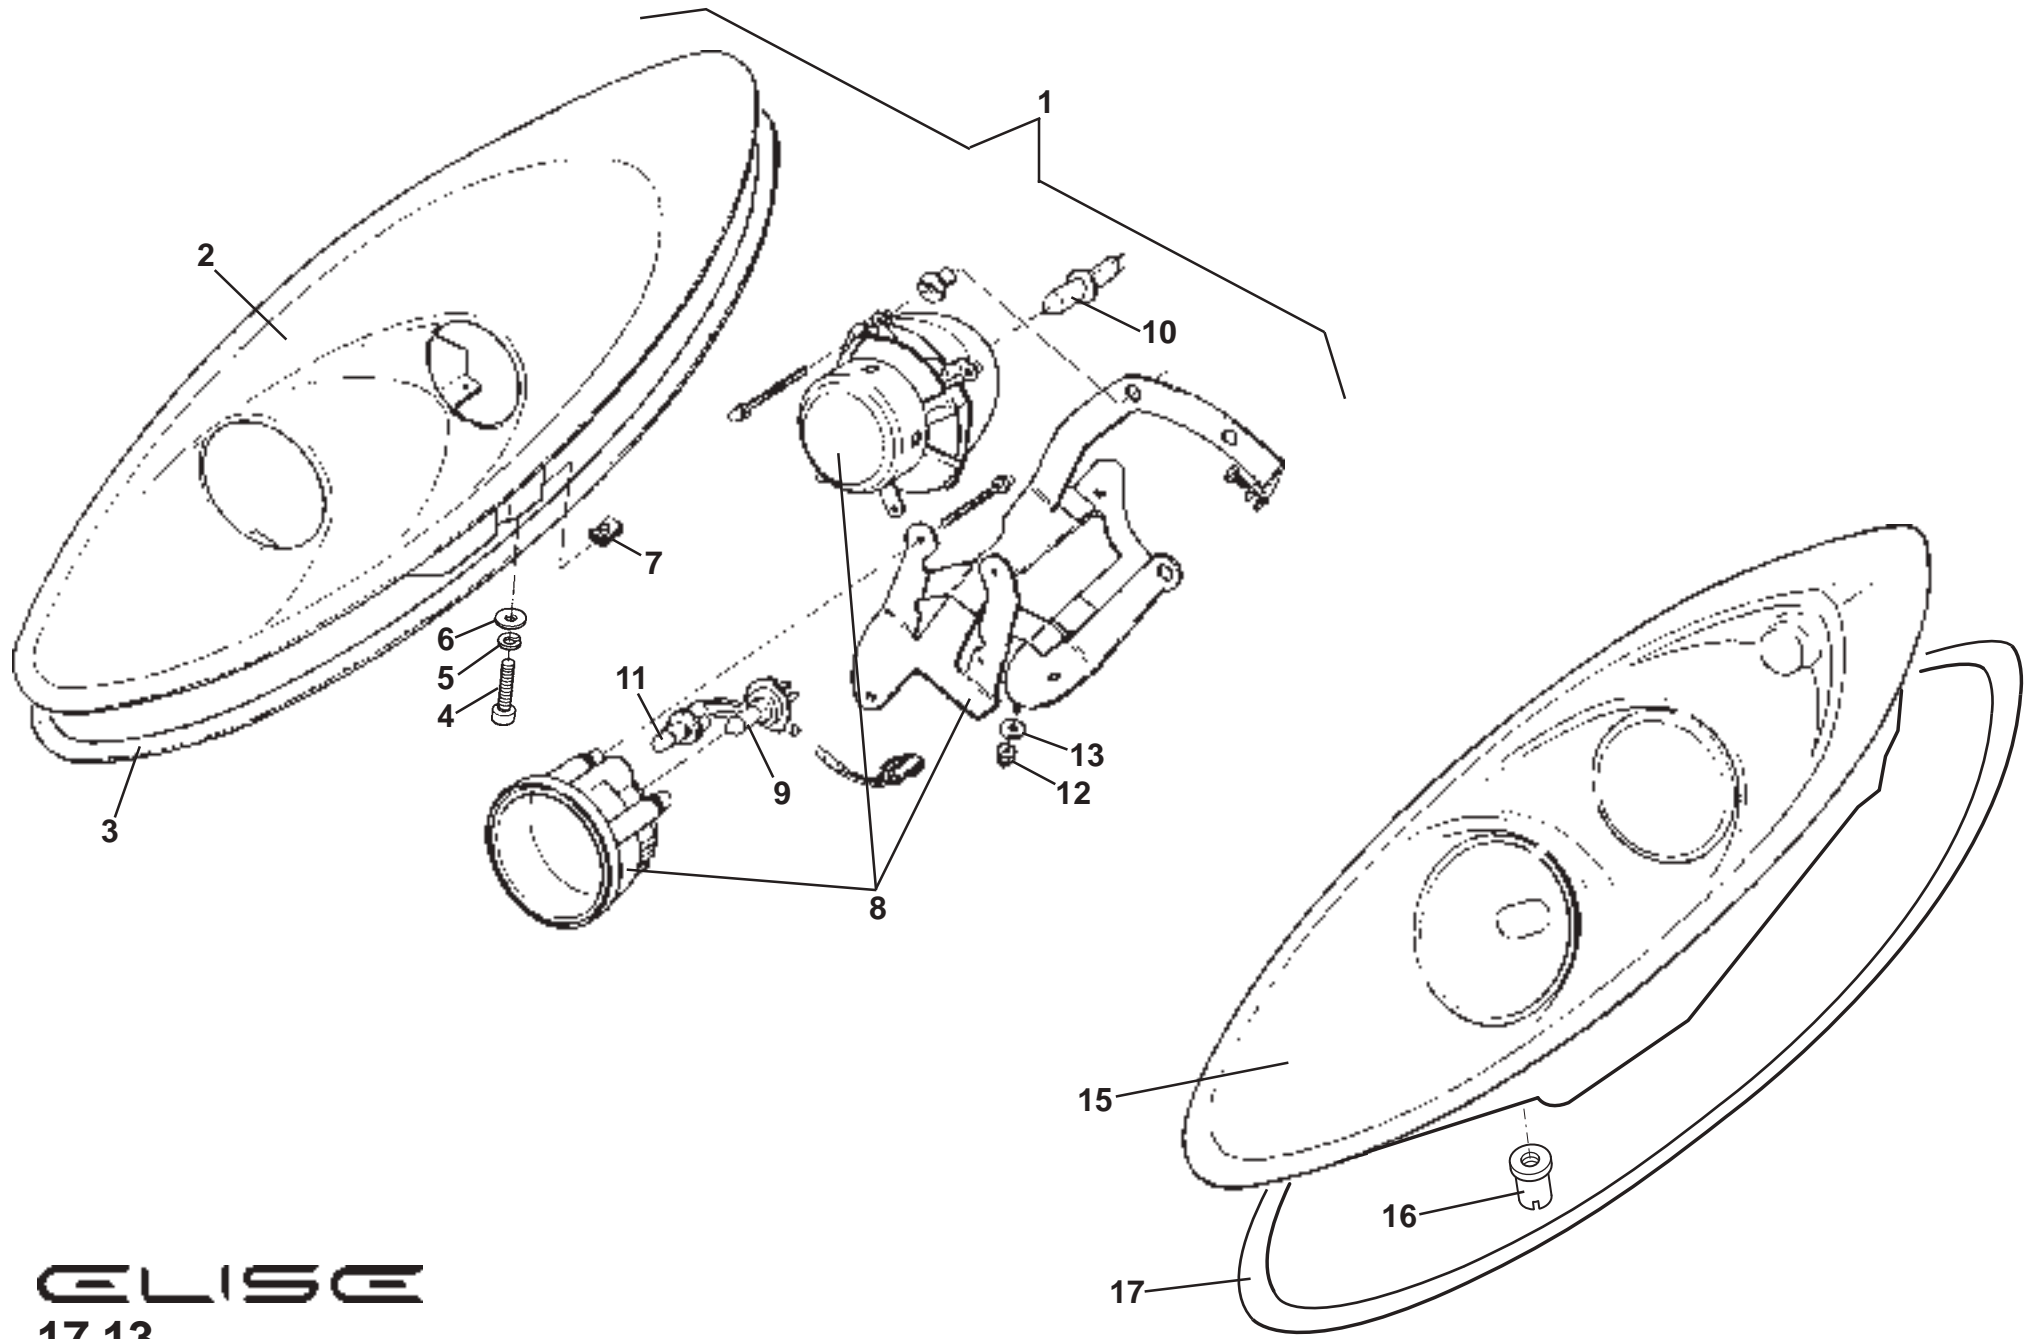

ELISE
17.13

Service Parts List

ELISE

Function Code 17.13 Headlamps

<u>Dep</u>	<u>Part Description</u>	<u>Remarks</u>	<u>Option</u>	<u>Part Number</u>	<u>Qty</u>
01	Headlamp Assembly, LH, RHD	Includes cover, lamps & bracket	Prior to '07 MY	A117M0014F	1
01a	Headlamp Assembly, RH, RHD	Includes cover, lamps & bracket	Prior to '07 MY	A117M0013F	1
01b	Headlamp Assembly, LH, LHD	Includes cover, lamps & bracket	Prior to '07 MY	A117M0016F	1
01c	Headlamp Assembly, RH, LHD	Includes cover, lamps & bracket	Prior to '07 MY	A117M0015F	1
02	Headlamp Cover, LH, RHD		Prior to '07 MY	A117M0097S	1
02a	Headlamp Cover, RH, RHD		Prior to '07 MY	A117M0096S	1
02b	Headlamp Cover, LH, LHD		Prior to '07 MY	A117M0099S	1
02c	Headlamp Cover, RH, LHD		Prior to '07 MY	A117M0098S	1
03	Seal, cover to clamshell		Prior to '07 MY	A117M0088F	2
03a	Seal, headlamp to clamshell		'07 MY onwards	A120M0054S	2
04	Screw, M6 x 25, cap hd., cover to body		Prior to '07 MY	A111W7170F	6
05	Washer, spring, M6, cover to body		Prior to '07 MY	A075W4035Z	6
06	Washer, flat, M6 x 15, S/S, black, cover to body		Prior to '07 MY	A082W4133F	6
07	Spirenut, M6, cover to body		Prior to '07 MY	A117W3181F	6
08	Lamps & Bracket Assembly, LH, RHD		Prior to '07 MY	A117M0089S	1
08a	Lamps & Bracket Assembly, RH, RHD		Prior to '07 MY	A117M0090S	1
08b	Lamps & Bracket Assembly, LH, LHD		Prior to '07 MY	A117M0091S	1
08c	Lamps & Bracket Assembly, RH, LHD		Prior to '07 MY	A117M0092S	1

ELISE

Function Code: 17.13, Page: 1

Updated 12th September 2011