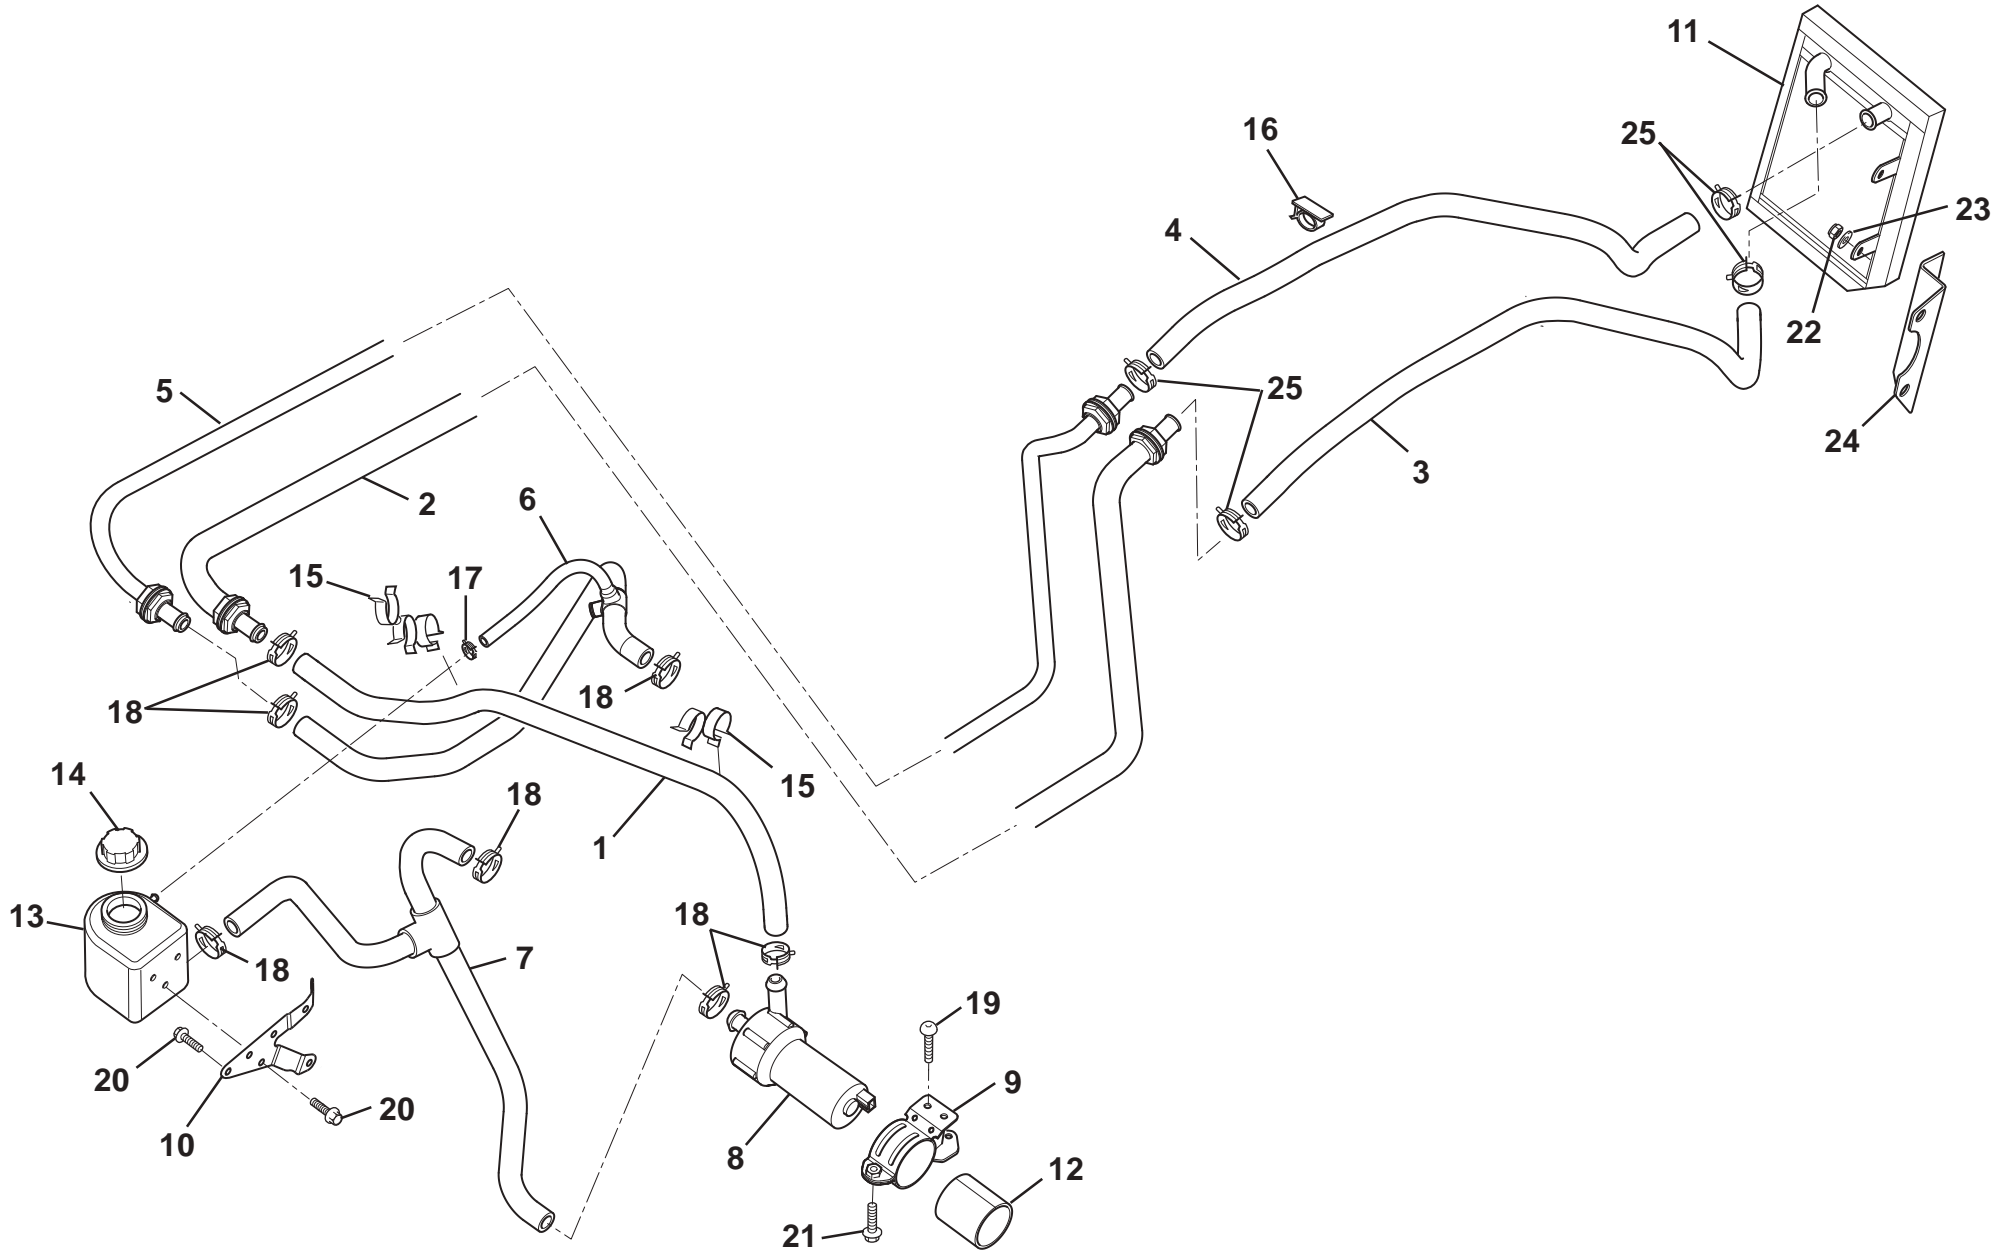

ELISE

46.11

Updated 31st May 2013

Service Parts List **ELISE**

Function Code 46.11 Chargecooler, Pipes & Hoses

<u>Dep</u>	<u>Part Description</u>	<u>Remarks</u>	<u>Option</u>	<u>Part Number</u>	<u>Qty</u>
01	Hose, water feed		2ZR	A120K0046F	1
02	Pipe, Assembly, water feed		2ZR	A120K0050F	1
03	Hose, water front		2ZR	A120K0049F	1
04	Hose, water front		2ZR	A120K0049F	1
05	Pipe Assembly, water return		2ZR	A120K0047F	1
06	Hose, water return, return		2ZR	A120K0051F	1
07	Hose, cooler to pump		2ZR	A120K0045F	1
08	CAC Pump		2ZR	A120K6008F	1
09	Bracket Assembly CAC Pump		2ZR	A120K0057F	1
10	Bracket, header tank mounting		2ZR	B120K0059F	1
11	Cooler		2ZR	A120K0043F	1
12	Rubber Mat, pump		2ZR	A120M0024F	1
13	Header Tank		2ZR	A120K0058F	1
14	Cap Header Tank		2ZR	A120K6009F	1
15	Hose Clip, hoses to pipes			A116K6692F	5
16	Clip Assembly, cooler hose			A120W6760F	4
17	Clamp Hose, 13.7-15.2mm			A116K6017F	1
18	Clamp Hose, 26mm			A120W6776F	7

ELISE

Function Code: 46.11, Page: 1

Updated 3rd February 2014