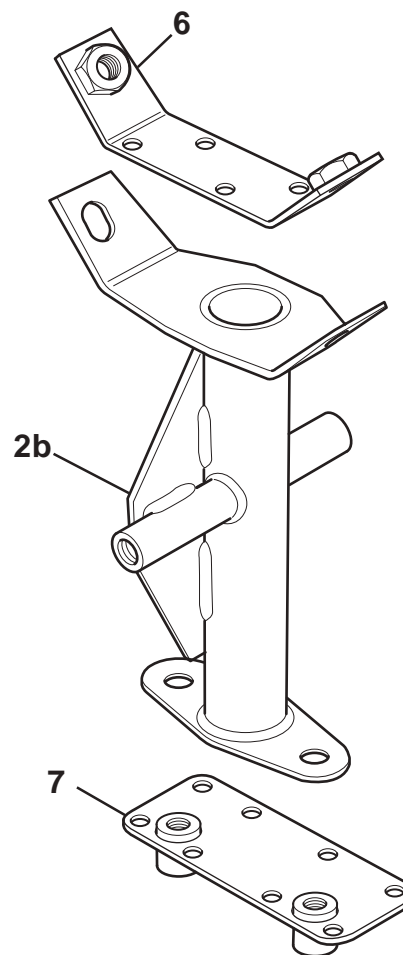

ELISE

10.31

Updated 25th January 2012

Service Parts List **ELISE**

Function Code 10.31 Towing Strut/ Hook

<u>Dep</u>	<u>Part Description</u>	<u>Remarks</u>	<u>Option</u>	<u>Part Number</u>	<u>Qty</u>
01	Towing Eye	Stowed in tool kit		B111B0399F	1
02	Mounting Strut, towing eye	All markets	Exige, 06 MY & Elise, prior to '07.5 MY	B117B0160F	1
02a	Mounting Strut, towing eye	All markets	Exige, to 06 MY	A122B0126F	1
02b	Mounting Strut, towing eye*	For nutplates items 6, 7	Exige & Elise, Euro, 07.5 MY	A120U0092F	1
02c	Mounting Strut, towing eye, federal	For nutplates items 6, 7a	Exige & Elise, USA, '07.5 MY	A121U0164F	1
03	Setscrew, M8 x 25, hex. hd., grade 8.8 Zn			A120W1000Z	4
04	Washer, flat, M8 x 1.4 Zn			A075W4021Z	4
05	Screw, M8 x 20, black plastic, strut blanking		Exige	A121W5280F	1
06	Nutplate, bonded, upper towing strut	Bonded to crash structure	Common, '07.5 MY	A120B0203F	1
07	Nutplate, bonded, lower towing strut	Bonded to crash structure	Euro, '07.5 MY	A120B0200F	1
07a	Nutplate, bonded, lower towing strut, federal	Bonded to crash structure	USA, 07.5 MY	A121B0102F	1

*Also use if replacing pre 7.5 MY crash structure with B level option see section 10.04