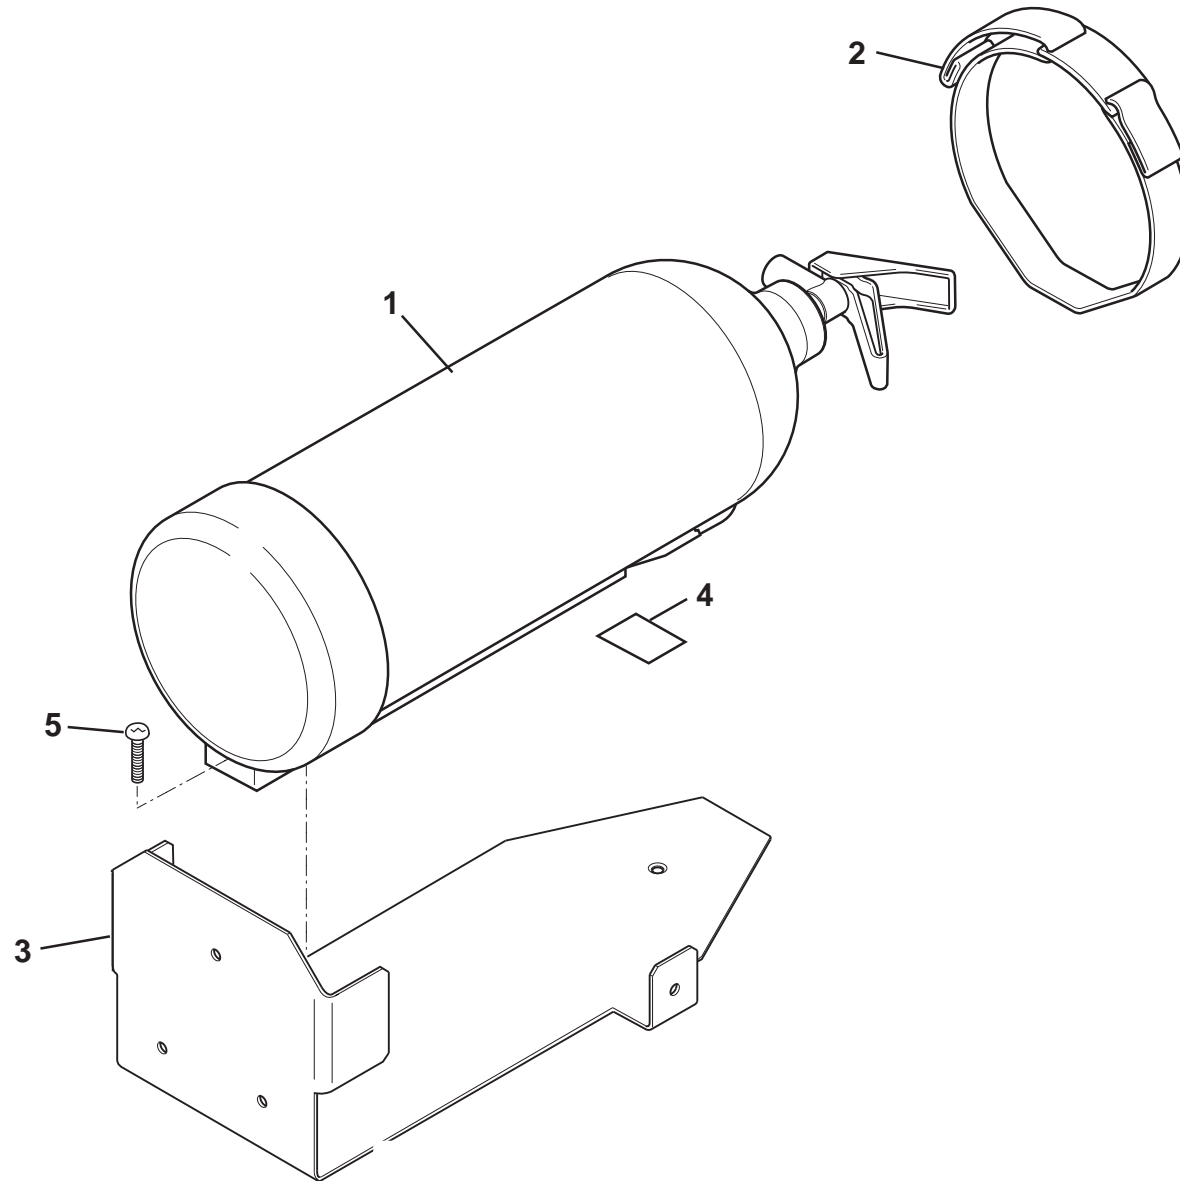

ELISE
60.03

Updated 24th January 2011

Service Parts List

ELISE

Function Code 60.03 Fire Extinguisher, Gulf States

<u>Dep</u>	<u>Part Description</u>	<u>Remarks</u>	<u>Option</u>	<u>Part Number</u>	<u>Qty</u>
01	Fire Extinguisher, 2 kg, GCC			A120T6000F	1
02	Strap Assembly, fire extinguisher retention			A120U0135F	1
03	Bracket, extinguisher mounting			A120B0245F	1
04	Seal Strip 24 x 75			A036B6221F	2
05	Screw M5 x 16, extinguisher to bracket			A116W5281F	2

ELISE