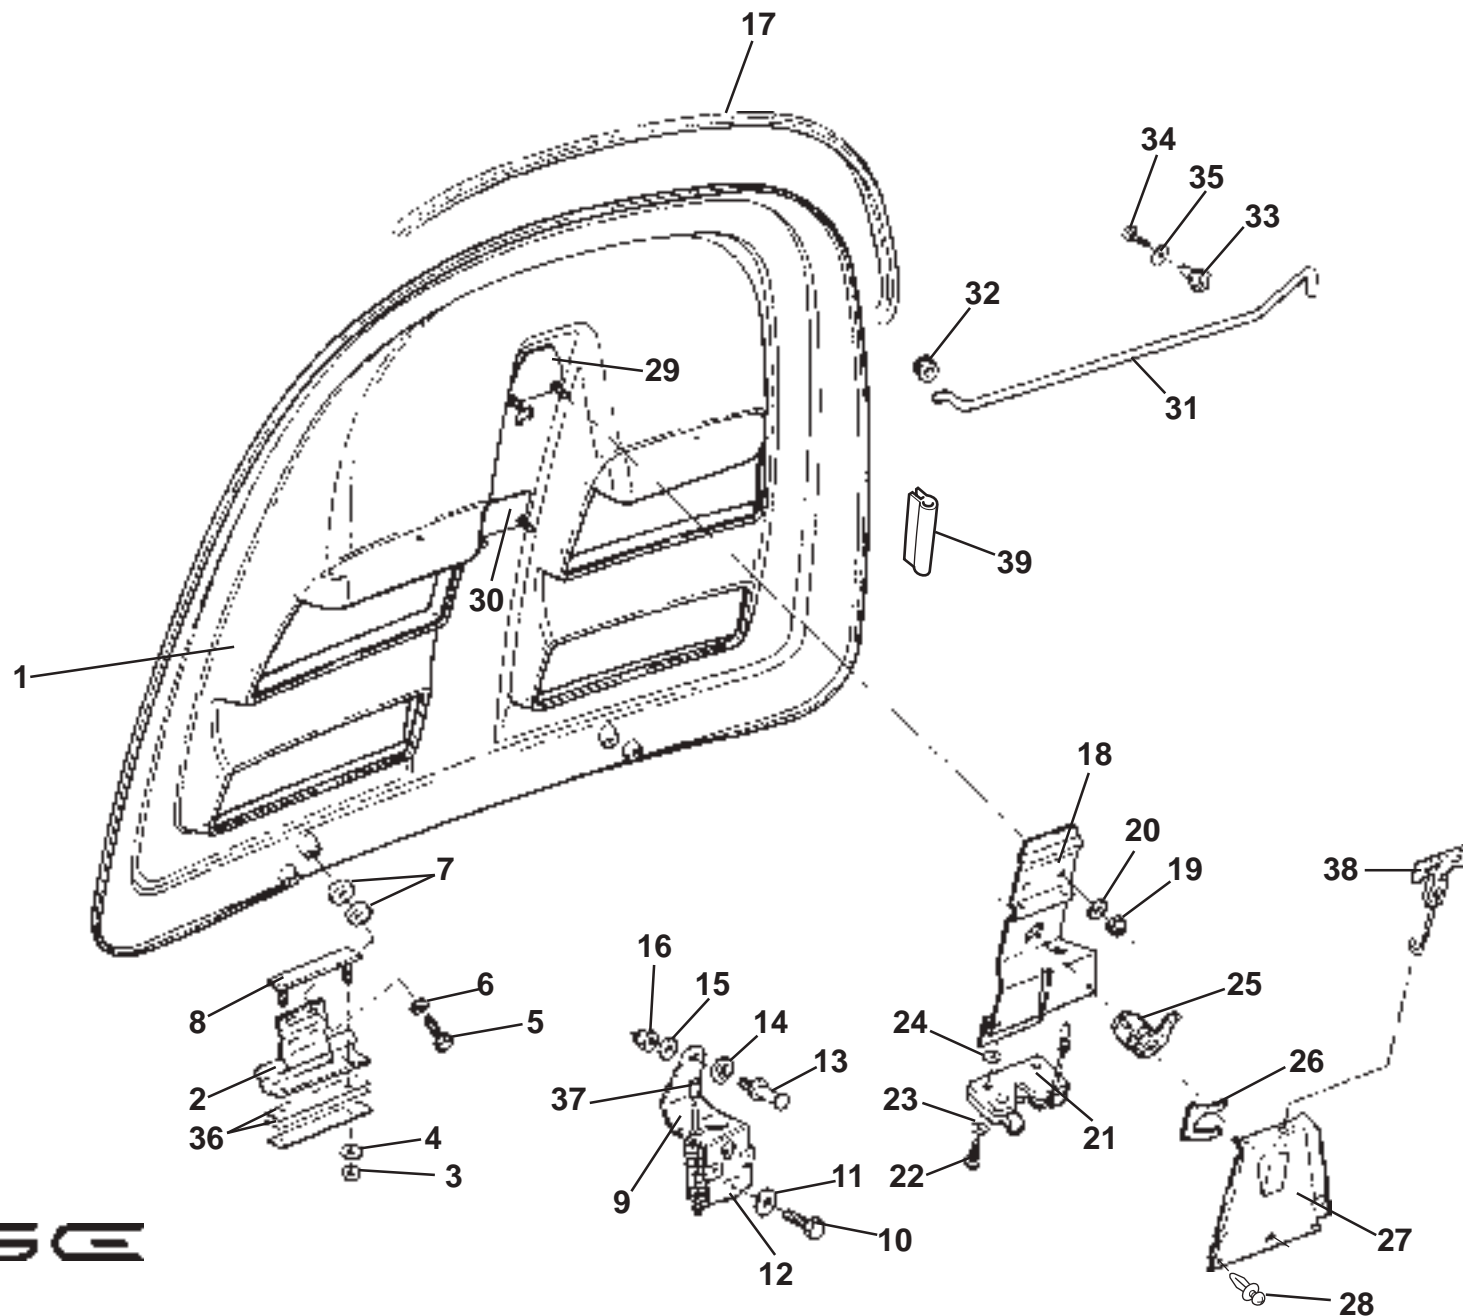

ELISE
10.11

Updated 21st February 2012

Service Parts List

ELISE

Function Code 10.11 Tailgate & Release Mechanism

<u>Dep</u>	<u>Part Description</u>	<u>Remarks</u>	<u>Option</u>	<u>Part Number</u>	<u>Qty</u>
01	Engine Cover Lid, no antenna hole		A120B0061K R/B	B120B0061K	1
02	Hinge Assembly			C117B6002F	2
03	Nyloc Nut, M6, hinge to stud plate			A907E6285F	4
04	Washer, flat, M6 x 25, hinge to stud plate			B075W4017Z	4
05	Screw, M6 x 16, hex. hd., hinge to lid			A075W1028F	4
06	Washer, flat, M6 x 15 x 3, hinge to lid			A075W4014Z	4
07	Washer, spacer, M8 x 20 x 2.5, hinge to lid			A079W4019F	8
08	Stud Plate, hinge retention			A117B0236F	2
09	Striker Pin/Lift Assembly, engine cover lid	Incl. heatshield, see 45.05		C120B0007F	1
10	Screw, M6 x 16, hex.hd., assy. to bulkhead			A075W1028Z	3
11	Washer, flat, M6 x 20 x 2.5, assy. to bulkhead			A075W4016Z	3
12	Captive Nut, M6, assy.t to bulkhead			A117W3181F	3
13	Striker Pin			A117B0223F	1
14	Washer, flat, M10 x 20.5 x 1.8, pin fixing			A075W4024Z	1
15	Washer, flat, M6 x 12.1 x 1.4, pin fixing			A075W4013Z	1
16	Nyloc Nut, M6, pin to bracket, pin fixing			A907E6285F	1
17	Weatherseal, boot			A117U6001V	1.92M
18	Bracket, latch retention			C120B0020F	1

ELISE

Function Code: 10.11, Page: 1

Updated 21st February 2012