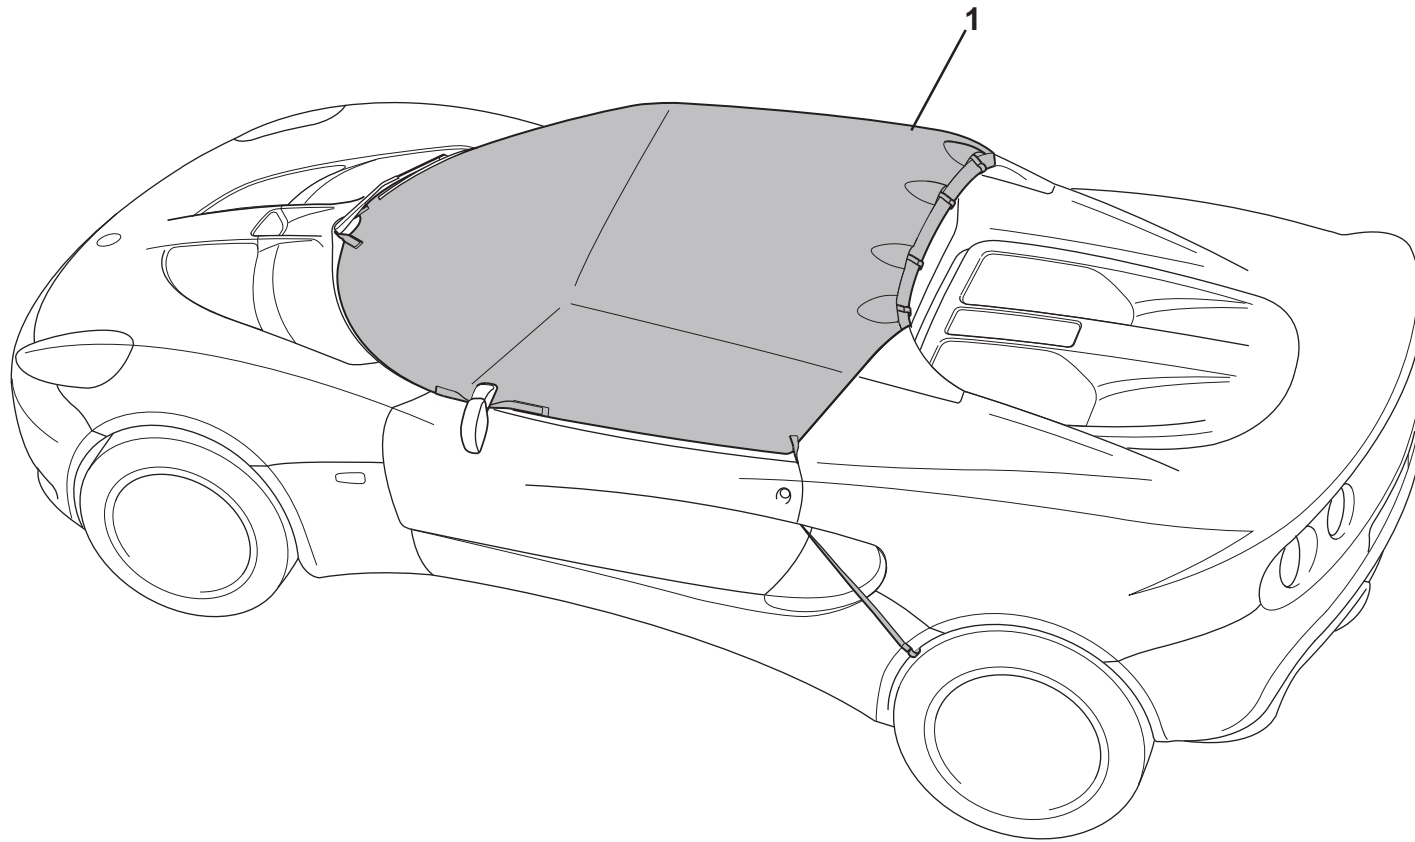

ELISE

Function Code: 12.02, Page: 2

Updated 6th June 2012

Function Code 12.02 Soft Top Roof, Cant Rails, Roof Bows

<u>Dep</u>	<u>Part Description</u>	<u>Remarks</u>	<u>Option</u>	<u>Part Number</u>	<u>Qty</u>
27	Soft Top Cap Set, cant rail	Includes item 25, set supplied per side		A120B0470S	2
28	Soft Top Care Kit, hood cleaner & hood protector	Not illustrated		A117U6021S	2 x 500ml