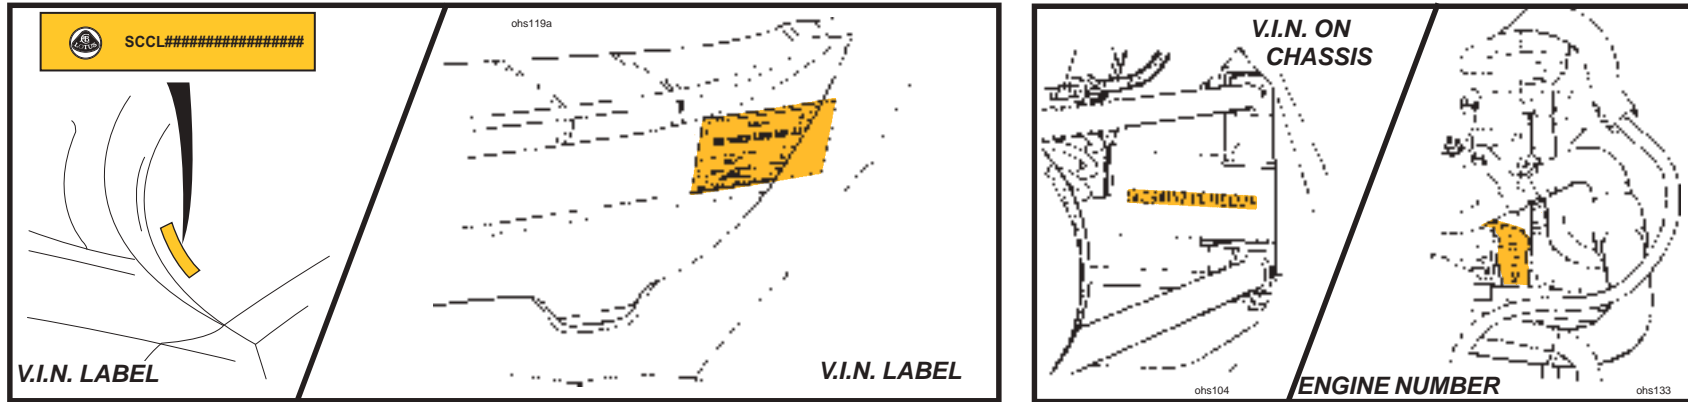

VEHICLE IDENTIFICATION NUMBER & ENGINE NUMBER

The Vehicle Identification Number (V.I.N.) is located on the left hand side of the windscreen and is printed on a label stuck to the chassis sideframe alongside the driver's seat, it is also stamped on the chassis in the right hand front wheelarch area, viewable with the front wheels turned to full right lock. The engine number is marked on a vertical patch at the right hand side of the rear face of the cylinder block, adjacent to the clutch housing.

Both numbers should always be quoted with any vehicle enquiries, as Factory records are filed against V.I.N., and specification change points are identified by V.I.N. or engine number. The vehicle licence number should be considered irrelevant, since it may not accurately reflect the vehicle age, and may also be changed during the car's life.

The V.I.N. comprises 17 characters, coded in accordance with European Economic Community (EEC) directives. For change point identification in Service Notes and Service Parts Lists, characters 10 (model year) and 15 - 17, or 14 - 17 (serial number) will be quoted.

2004 M.Y. - 2010 M.Y. serial no. 0359