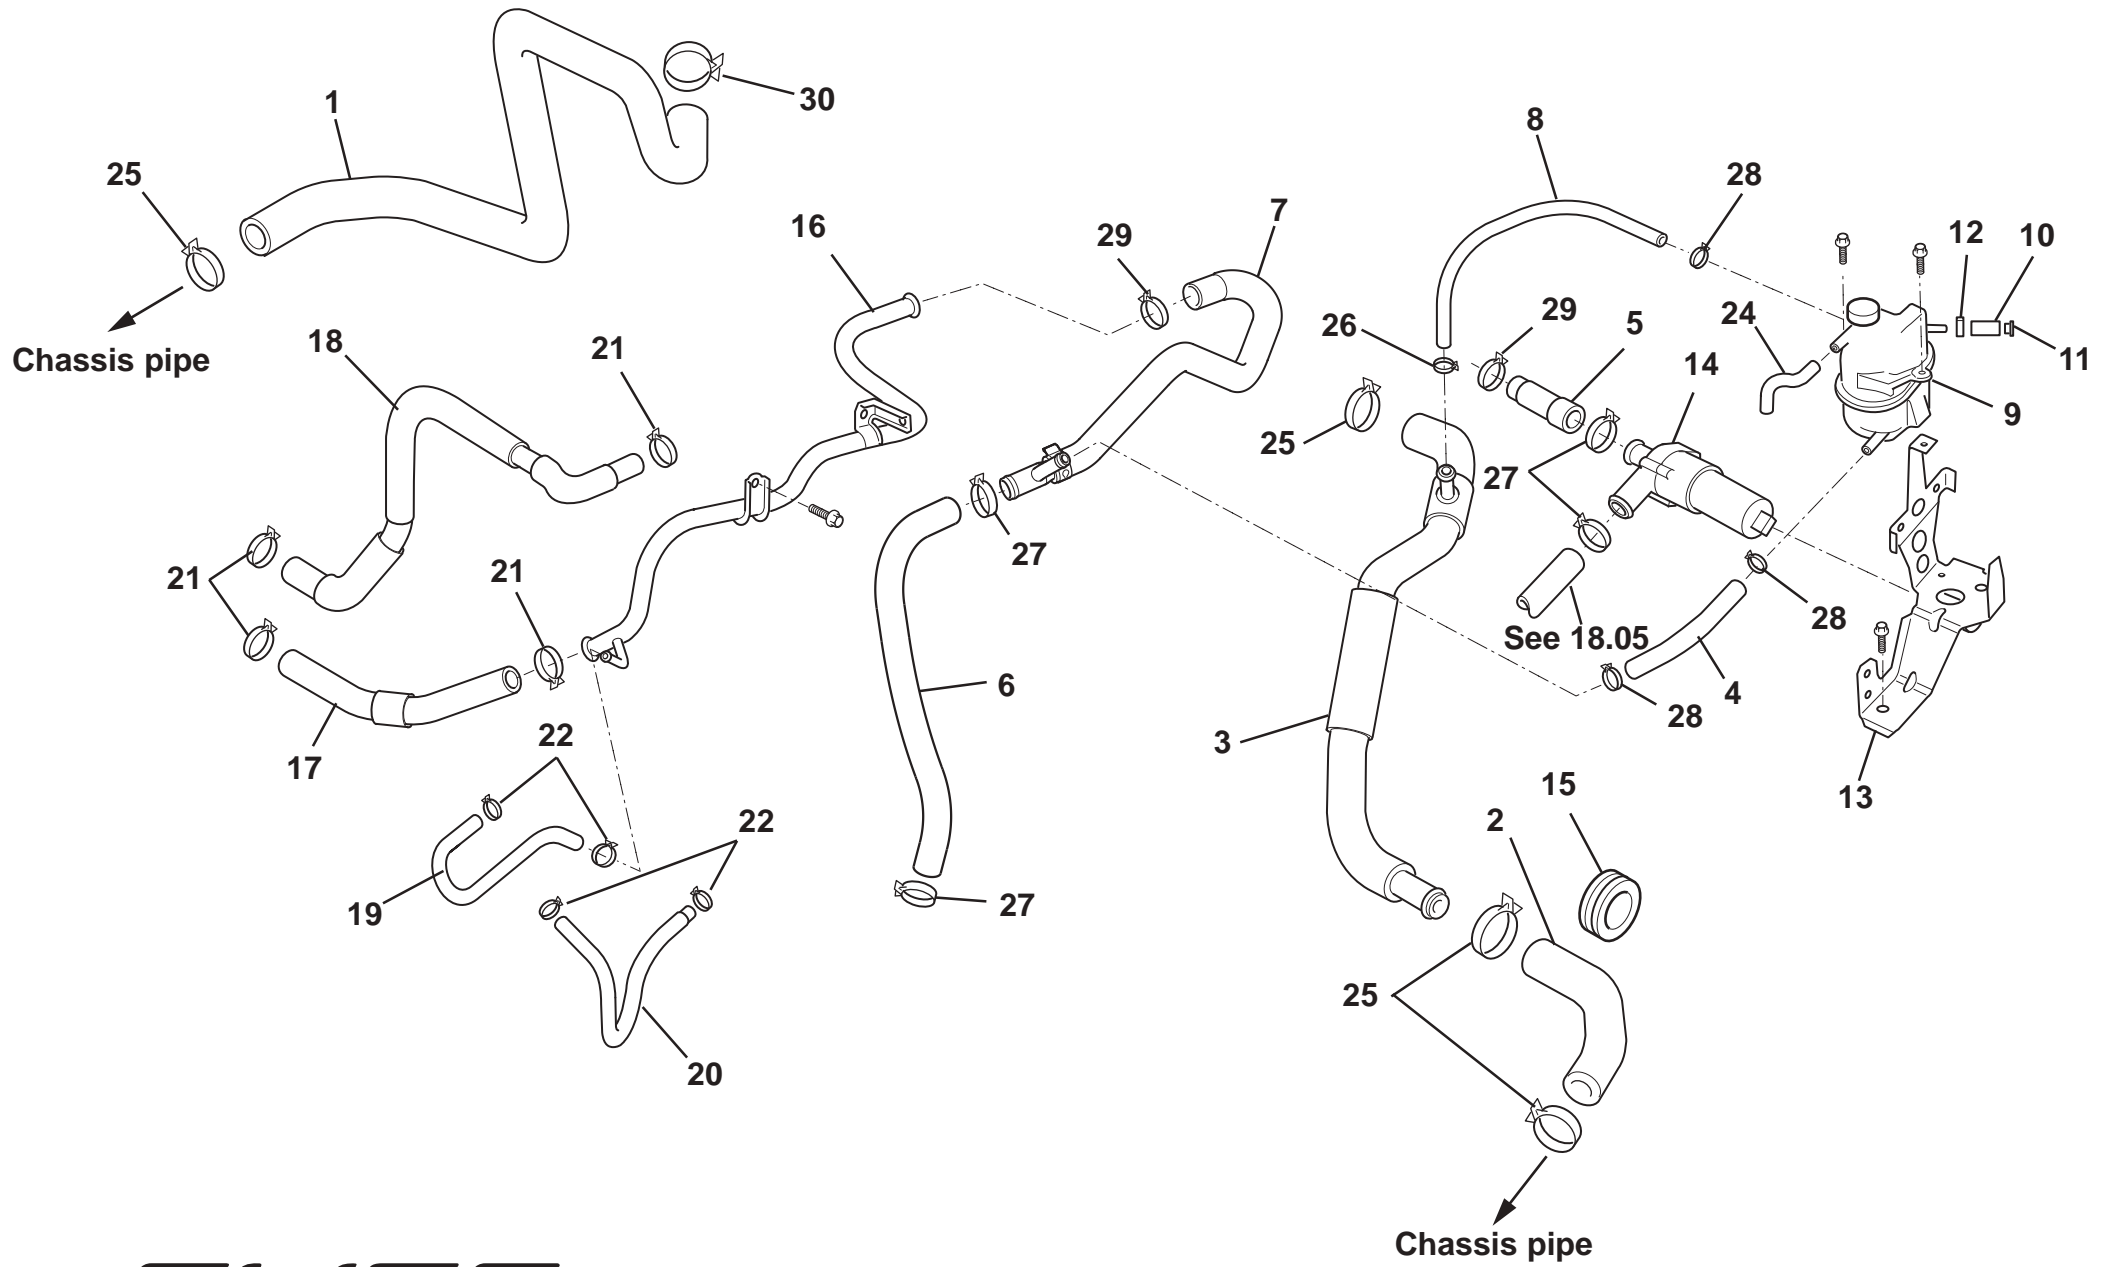

ELISE

Function Code: 46.01c, Page: 2

Updated 1st May 2014

Function Code 46.01c Engine Cooling System 2ZZ,1ZZ powertrain

<u>Dep</u>	<u>Part Description</u>	<u>Remarks</u>	<u>Option</u>	<u>Part Number</u>	<u>Qty</u>
31	Nut, bypass pipe, engine			A120E6468S	2
32	Stud, bypass pipe, engine			A132E6295S	2
33	Bolt, bypass pipe, engine			A120E6312S	1
34	Bolt, bypass pipe, engine			A120E6280S	1
35	Hose, coolant bypass, throttle to engine, 2ZZ			A120E6305S	1