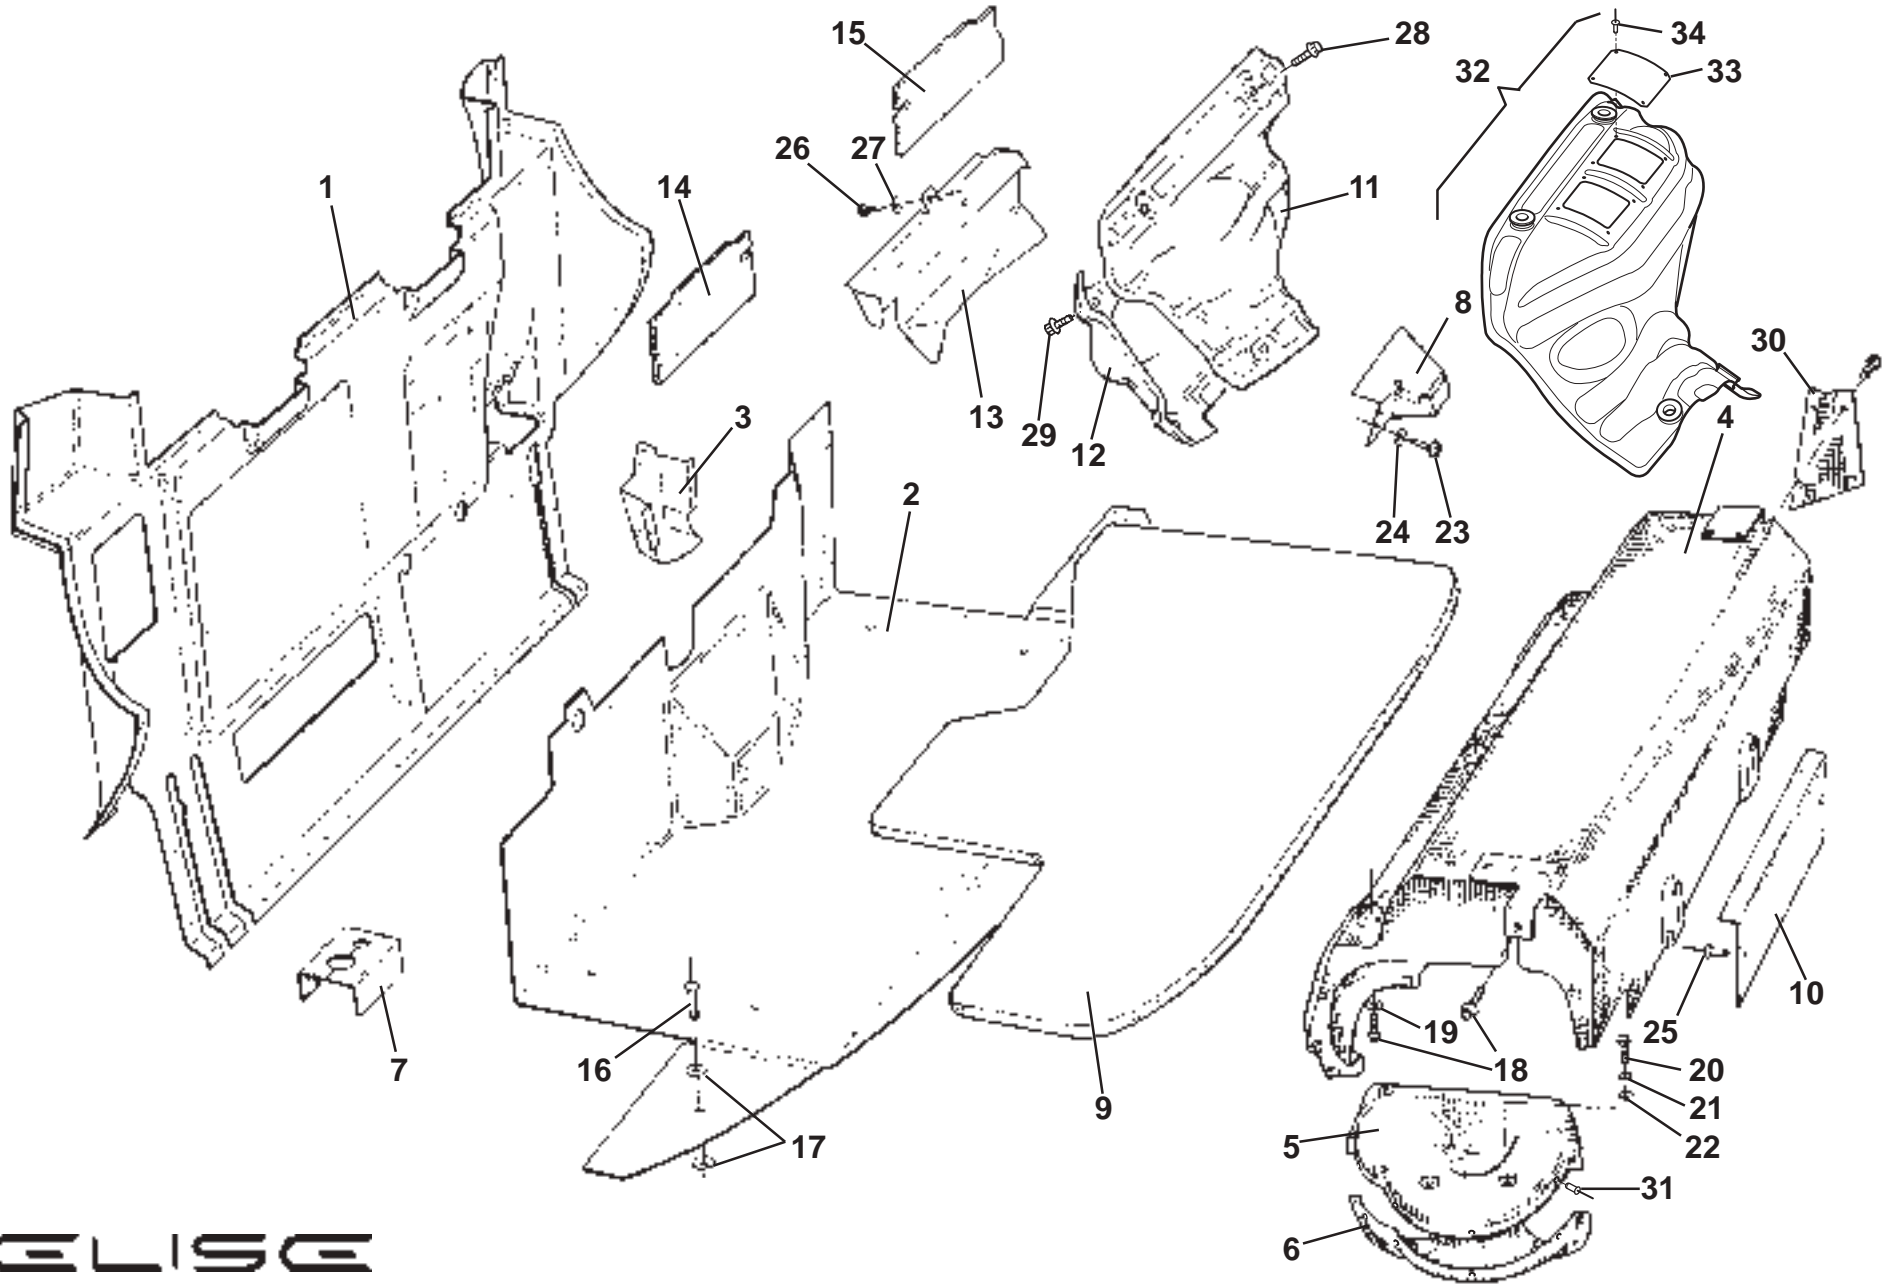

ELISE
45.05

Updated 24th January 2011

Service Parts List

ELISE

Function Code 45.05 Heatshields

<u>Dep</u>	<u>Part Description</u>	<u>Remarks</u>	<u>Option</u>	<u>Part Number</u>	<u>Qty</u>
01	Heatshield, bulkhead			B120B0065F	1
01a	Heatshield, bulkhead, LEV 2		'06 MY	A120B0138F	1
02	Heatshield, bootbox, Elise	540mm wide diffuser support plate	Elise, prior to '07.5 MY	B120S0005F	1
02a	Heatshield, bootbox, Exige	540mm wide diffuser support plate	Exige, prior to '07.5 MY	A122S0004F	1
02b	Heatshield, bootbox, Elise	710mm wide diffuser support plate	Elise, from '07.5 MY	C120S0005F	1
02c	Heatshield, bootbox, Exige	710mm wide diffuser support plate	Exige, from '07.5 MY	B122S0004F	1
02d	Heatshield, bootbox, Elise, GCC		Gulf States only	A120S0035F	1
03	Heatshield, striker assembly	Part of striker/lift assembly	Elise, A120B0012F R/B	B120B0012F	1
04	Heatshield Assembly, muffler		E120S0024F R/B	F120S0024F	1
04a	Heatshield Assembly, muffler, TCA brace	For double shear TCA brace	Optional	A120S0034F	1
05	Heatshield, muffler 'U' bend upper			D120S0029F	1
06	Heatshield, muffler 'U' bend lower			D120S0030F	1
07	Heatshield/NVH Pad, tank bay closure		A121L0046F R/B	B117S0046F	1
08	Heatshield, rear engine mount			B120S0010F	1
09	Heatshield, boot floor insulation			B120V0009F	1
10	Heatshield, rear license plate	Fits item 13, section 10.25	Prior to '07.5 MY	A117S0041F	1

ELISE

Function Code: 45.05, Page: 1

Updated 16th January 2013