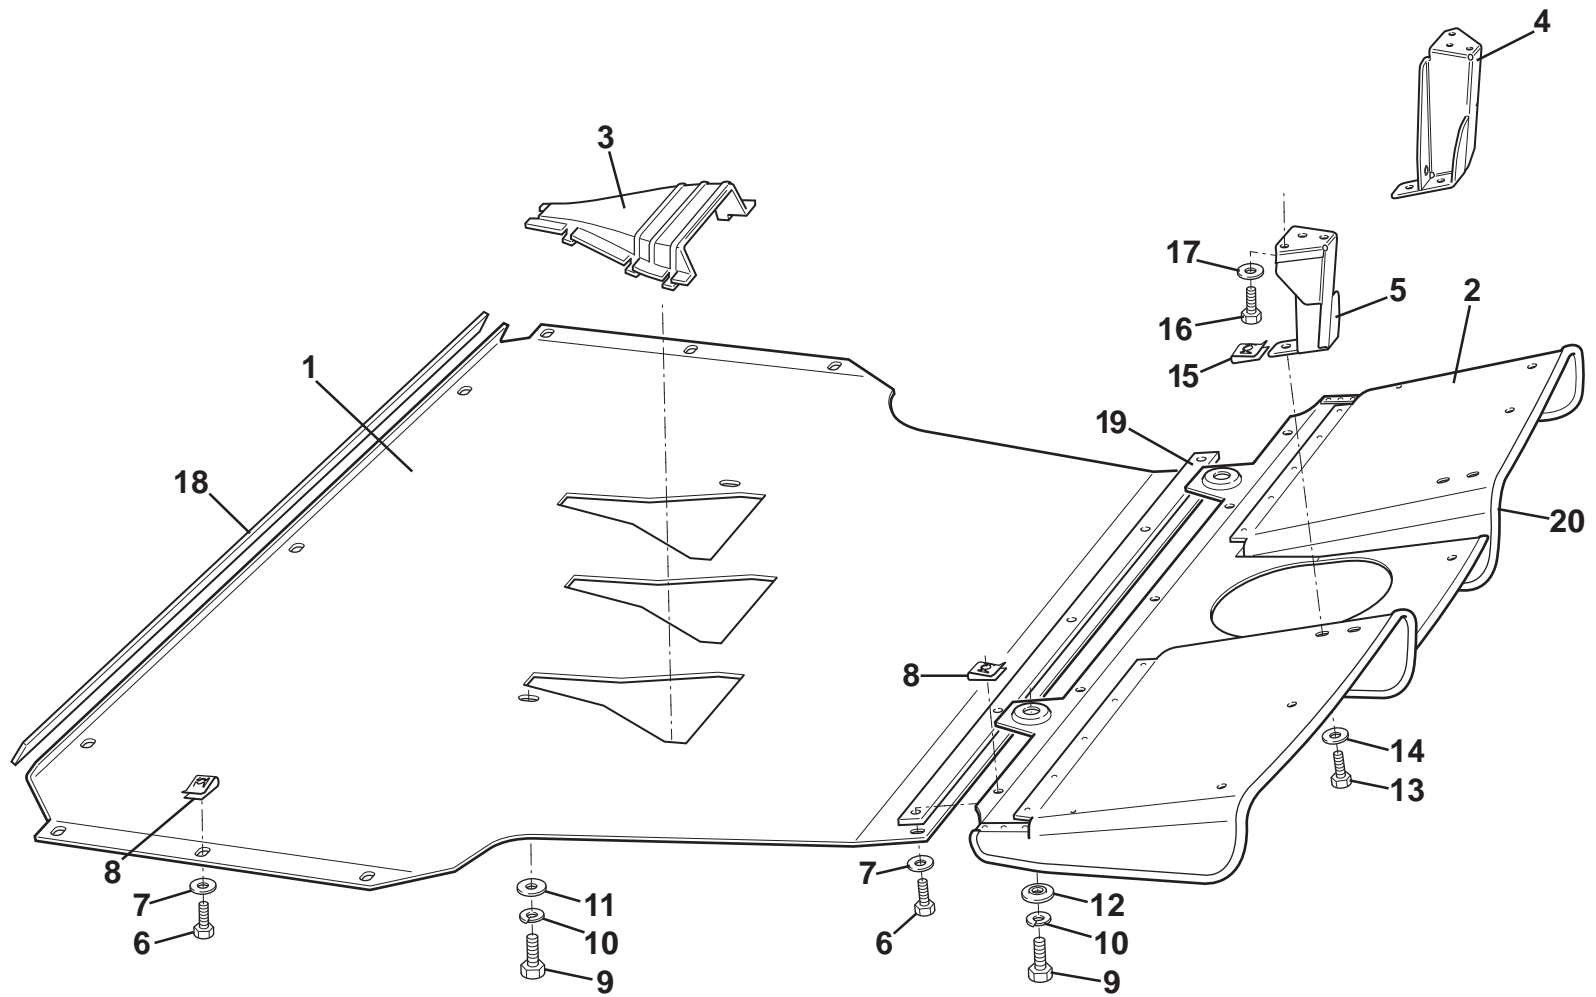

ELISE

10.25a

Updated 19th December 2010

Service Parts List **ELISE**

Function Code 10.25a Undertray & Diffuser, Elise 2011 MY

<u>Dep</u>	<u>Part Description</u>	<u>Remarks</u>	<u>Option</u>	<u>Part Number</u>	<u>Qty</u>
01	Undertray Assembly, silver	Incl. NACA ducts & edging strips		A120A0165J	1
01a	Undertray Assembly, black	Incl. NACA ducts & edging strips		A120A0167J	1
02	Diffuser Assembly, silver			A120A0159J	1
02a	Diffuser Assembly, black			A120A0162J	1
03	NACA Duct, clip in type			A116A0143F	3
04	Bracket, diffuser support, RH			A120A4016F	1
05	Bracket, diffuser support, LH			A120A4015F	1
06	Screw, M5 x 16, hex. hd. S/S, undertray fixing	Silver undertray		A111W1163F	11
06a	Screw, M5 x 16, hex. hd.S/S black, undertray fixing	Black undertray		A126W1214F	11
07	Washer, flat, 3/16" x 0.75", S/S, undertray fixing	Silver undertray		B075W4009Z	11
07a	Washer, flat, M5 x 19 x 1.4, S/S black, undertray fixing	Black undertray		B082W4107F	11
08	Spire Nut, M5, undertray fixing			B100W6372F	11
09	Screw, M8 x 25, hex. hd., undertray & diffuser fixing			A111W1156F	4
10	Washer, spring, M8, undertray & diffuser fixing			A075W4036Z	4
11	Washer, flat, M8 x 25 x 1.4, undertray fixing			A075W4021Z	2
12	Spacer, screw to diffuser			A120A0121F	2
13	Screw, M5 x 16, hex. hd., diffuser to bracket	Silver diffuser		A111W1163F	4
13a	Screw, M5 x 16, hex. hd.S/S black, undertray fixing	Black diffuser		A126W1214F	4