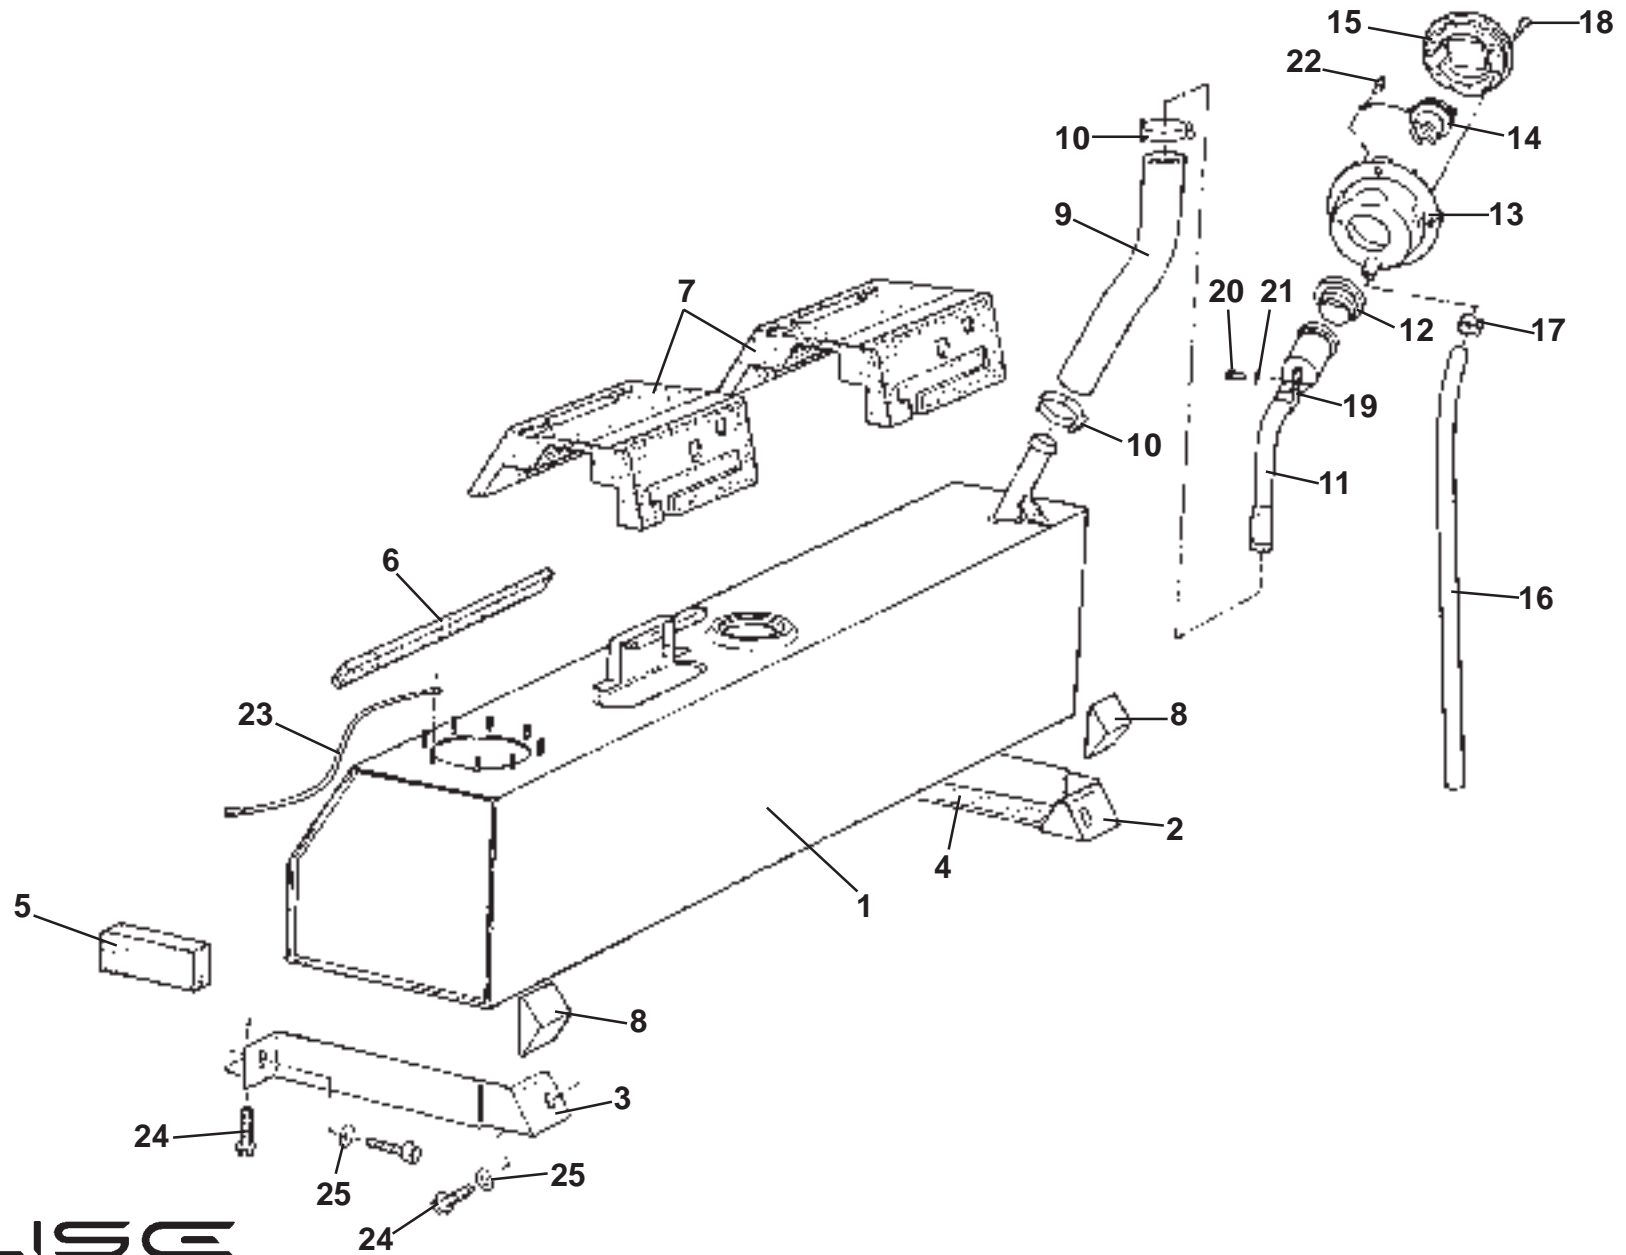

ELISE
44.01d

Service Parts List **ELISE**

Function Code 44.01d Fuel Tanks, Filler, USA/Canada

<u>Dep</u>	<u>Part Description</u>	<u>Remarks</u>	<u>Option</u>	<u>Part Number</u>	<u>Qty</u>
01	Fuel Tank, federal			A121L0020H	1
01a	Fuel Tank, federal, LEV 2	Integral FLVV valve/roll-over valve '06 MY		C121L0054H	1
02	Bracket, fuel tank support, RH			A120L0040F	1
03	Bracket, fuel tank support, LH			A120L0041F	1
04	Isolating strip, tank brackets			A120L0047F	1
05	Foam Support, tank sides	Also charcoal canister, Exige S		A120L0028F	4
06	Restraint Foam			A120L0053F	4
07	Foam Block, fuel tank retention, upper			A120L0044F	2
08	Rear Restraint, tank mounting			A120L0045F	2
09	Hose, fuel filler	Includes 1 hose clip		A121L0009H	1
10	Hose Clip, fuel filler hose	1 off with item 9, 2 off hose to tank	A121L0010H R/B	A120W6784F	3
11	Fuel Filler Neck, federal	Includes grommet, item 12		C121L0007F	1
12	Grommet, filler neck to clamshell			A121L0012H	1
13	Bowl Assembly, fuel filler			A121B0048F	1
14	Cap, fuel filler	Includes retaining strap	A121L6004F R/B	A132L6032F	1
15	Flap Assembly, fuel filler		C121B0047F R/B	B121B0087F	1
15a	Flap Assembly, fuel filler, gold	USA only, 50 off	72D limited edition	A121B0142F	1
15b	Rubber Buffer, flap to ring	Not illustrated		A121B6006S	1

ELISE

Function Code: 44.01d, Page: 1

Updated 5th October 2011