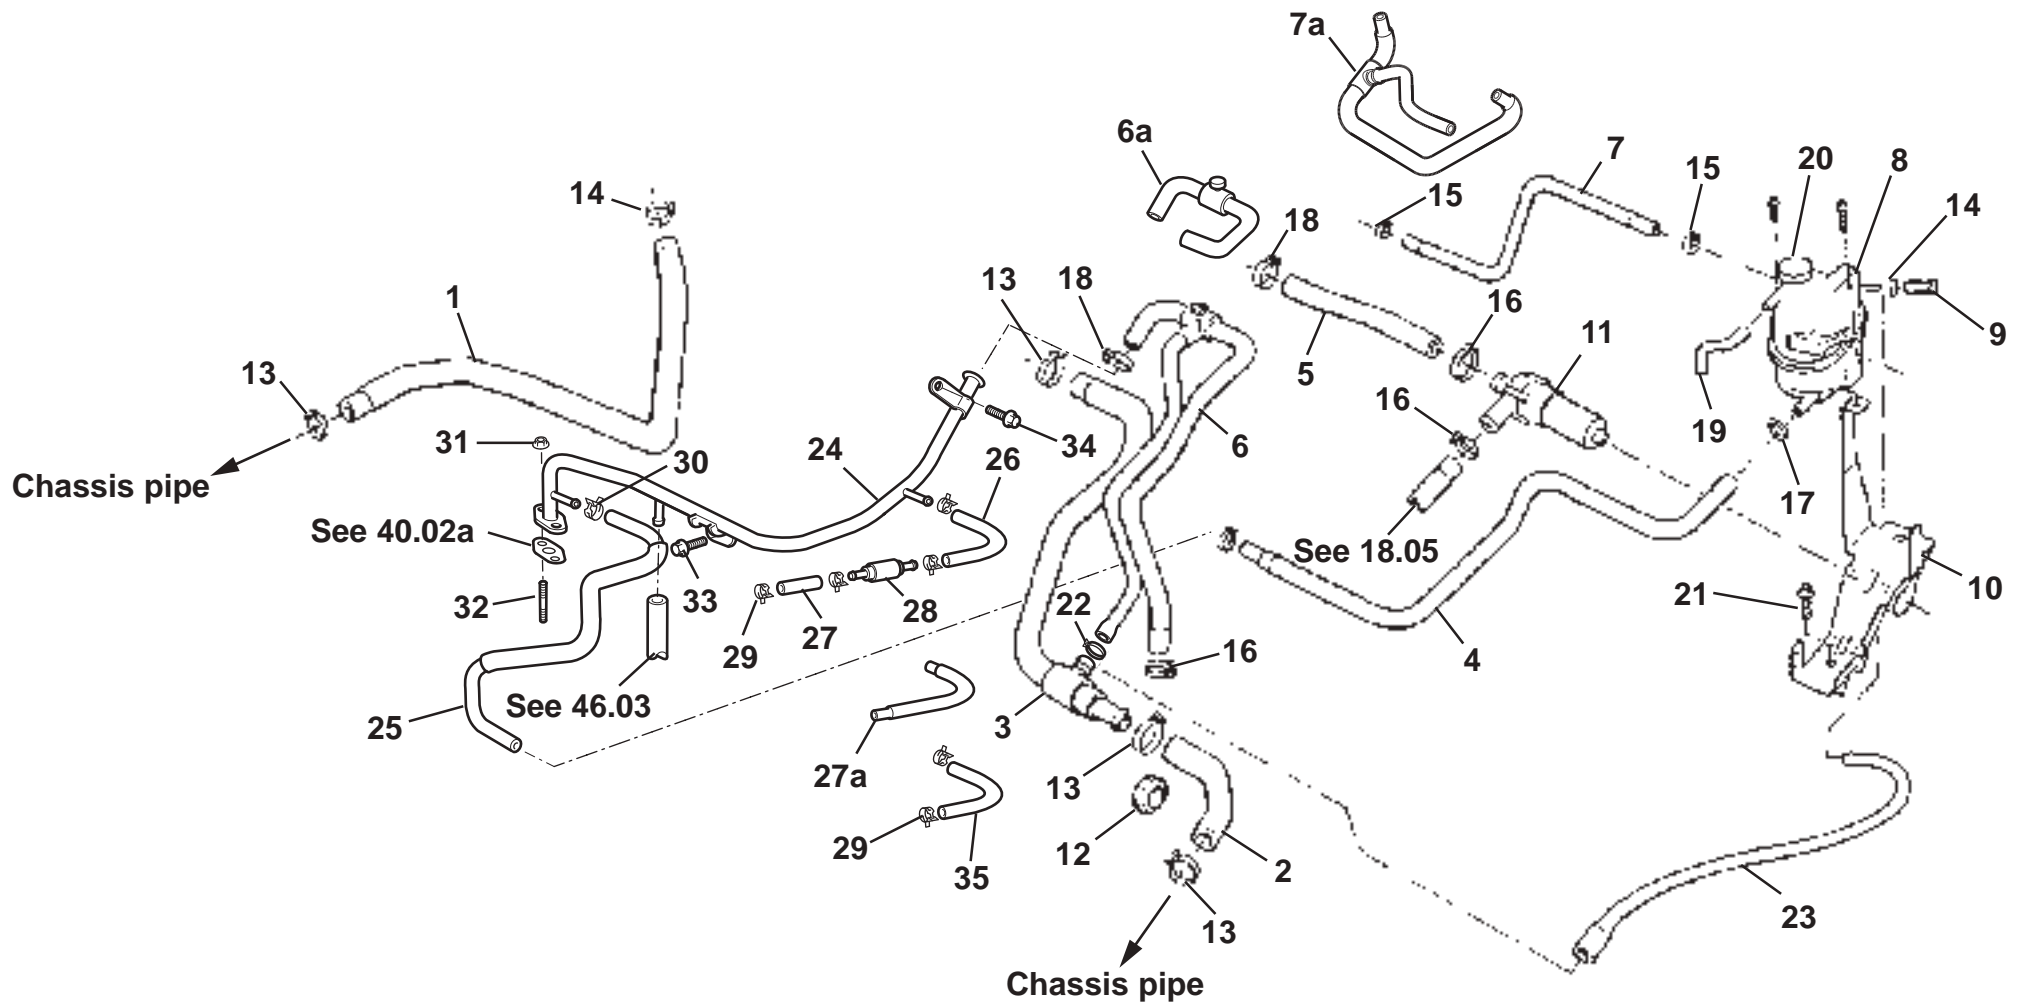

ELISE

46.01c

Updated 3rd March 2014

Service Parts List **ELISE**

Function Code 46.01c Engine Cooling System 2ZZ,1ZZ powertrain

<u>Dep</u>	<u>Part Description</u>	<u>Remarks</u>	<u>Option</u>	<u>Part Number</u>	<u>Qty</u>
01	Hose, engine inlet			B120K0001F	1
02	Hose, outlet to chassis pipe			B116K0016F	1
03	Hose, engine outlet			B120K0005F	1
04	Hose, header tank to water pump			A120K0007F	1
05	Hose, engine to re-circ pump, 2ZZ		111R, Elise R, Exige	B120K0002F	1
05a	Hose, engine to re-circ pump, 1ZZ		Elise S, '07 MY	A131K0002F	1
06	Hose Assembly, return pipe to engine	Also see 18.05, includes bleed	Prior to VIN: 4 1972	D120K0004F	1
06a	Hose, return pipe to engine	Use with item 23. See SB 2004/28	From VIN: 4 1972	E120K0004F	1
06b	Hose, return pipe to engine, 1ZZ		Elise S, '07 MY	A131K0001F	1
07	Hose header tank to engine			B120K0006F	1
07a	Hose header tank to engine/throttle body, 1ZZ		Elise S, '07 MY	A131K0004F	1
08	Header Tank Assembly	Includes item 19		A120K6005S	1
09	Blanking Hose, header tank de-gas vent			A120K0008F	1
10	Bracket, header tank mounting	For fuel feed pipe routing under airbox		D120K0009F	1
10a	Bracket, header tank mounting	For fuel feed pipe routing over airbox		A128K0002F	1
11	Recirculation Pump			A117K0013F	1
12	Grommet, hose through chassis rear			A082K6022F	2

ELISE

Function Code: 46.01c, Page: 1

Updated 1st May 2014