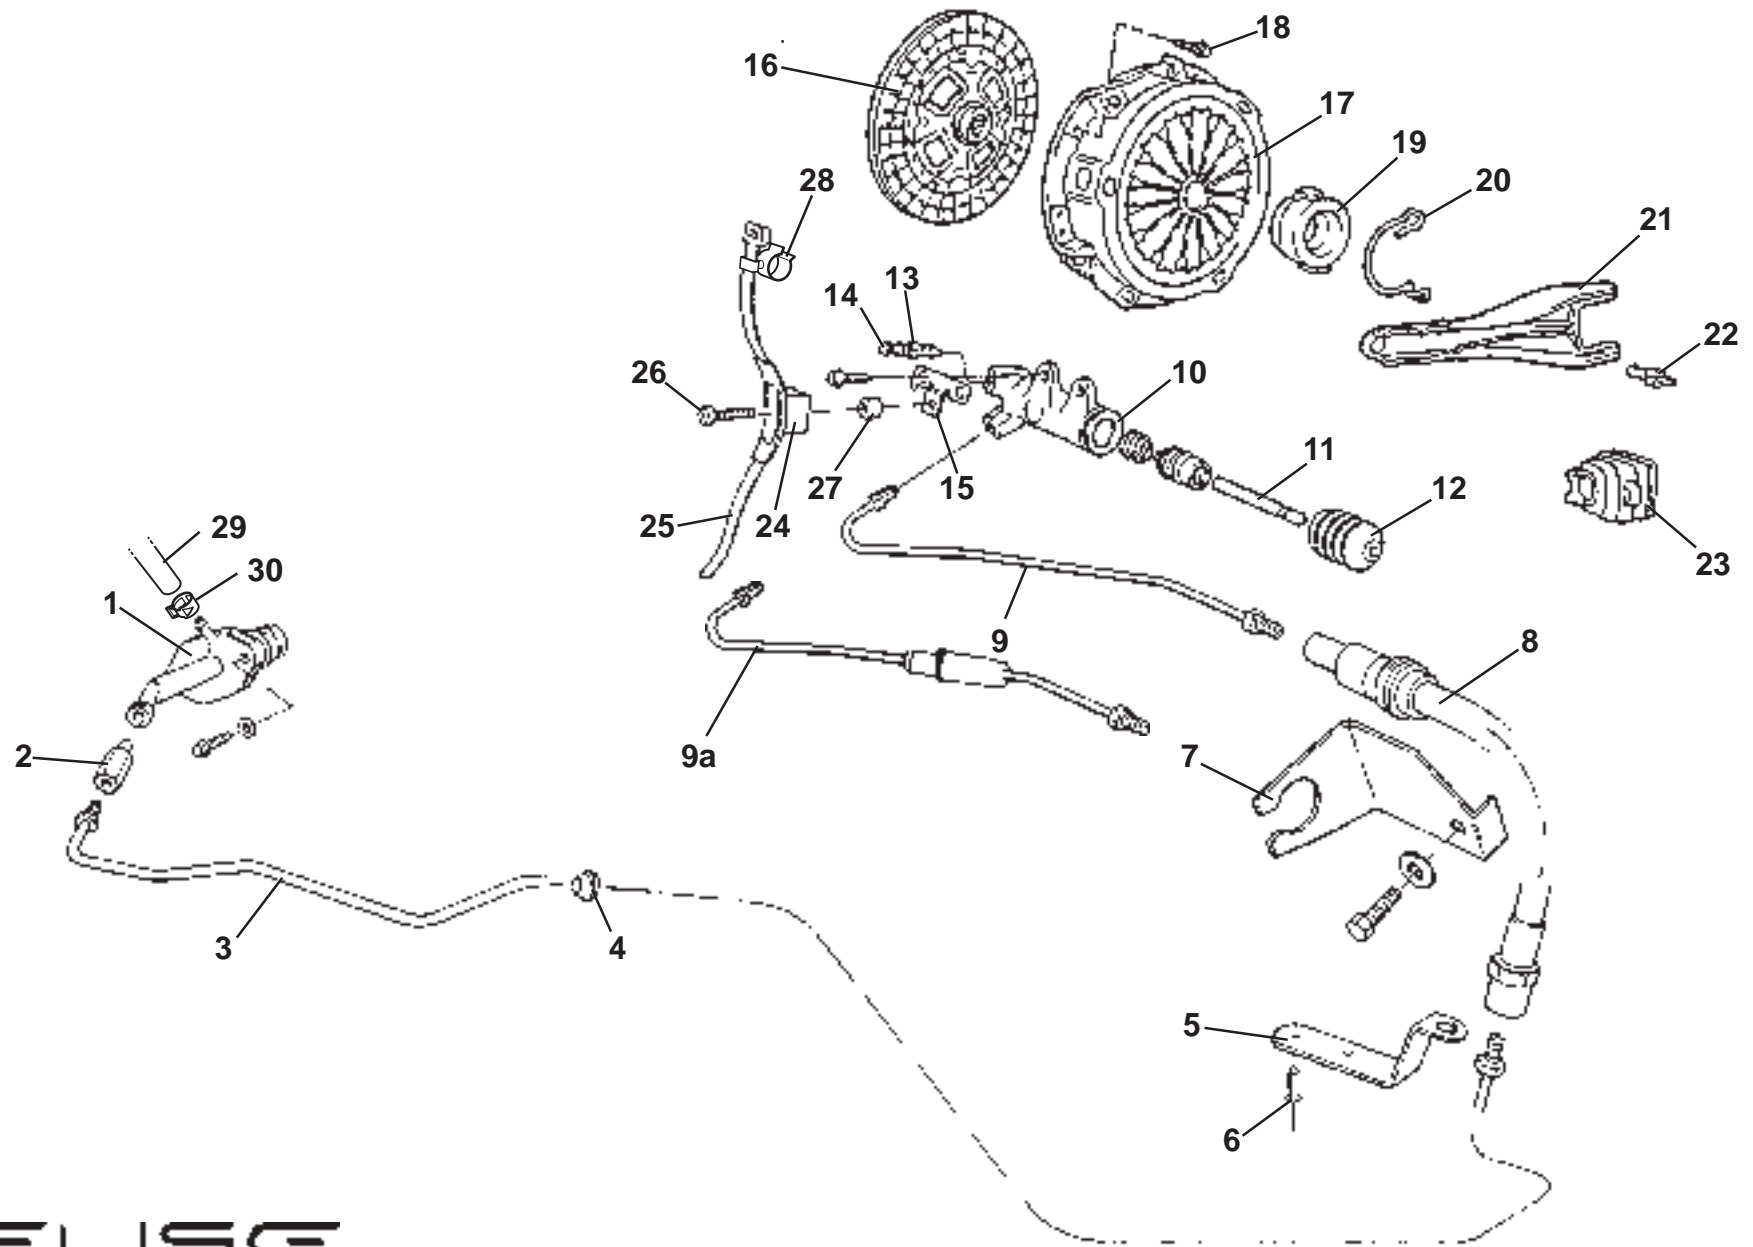

ELISE
47.01

Updated 3rd February 2014

Service Parts List **ELISE**

Function Code 47.01 Clutch & Release Mechanism

<u>Dep</u>	<u>Part Description</u>	<u>Remarks</u>	<u>Option</u>	<u>Part Number</u>	<u>Qty</u>
01	Clutch Release Master Cylinder, LEV 1	For trunnion in alloy pedal	Prior to '06 MY	A120J6002S	1
01a	Clutch Release Master Cylinder, LEV 2	With clevis for steel pedal	'06 MY	A120Q0007H	1
02	Quick Connector, pipe to master cylinder		Common	A116Q6001F	1
03	Pipe, clutch, front, RHD		Common	B120Q0002F	1
03a	Pipe, clutch, front, LHD		Common	B120Q0001F	1
04	Grommet, front pipe		Common	A075U6043Z	1
05	Bracket, clutch hose to chassis		Common	A120Q0005F	1
06	Pop Rivet, bracket to chassis		Common	A111W6613F	2
07	Bracket, clutch hose to transmission		Common	A120Q0004F	1
08	Hose, pipe front to pipe rear		Common	A116Q0016F	1
09	Pipe, clutch, rear		Common	A120Q0003F	1
09a	Pipe/Restrictor Assembly, clutch, rear	If fitted (ie launch control)	Any Cup car or with output of 240 PS or above	A127Q0003F	1
10	Clutch Release Slave Cylinder		Common	A120Q6011S	1
10a	Cylinder Repair Kit, clutch release		Common	A120Q6009S	1
11	Push Rod, release slave cylinder		Common	A120Q6012S	1
12	Boot, release slave cylinder		Common	A120Q6013S	1
13	Bleed Plug, release slave cylinder		Common	A120Q6015S	1
14	Cap, bleed plug		Common	A120Q6014S	1