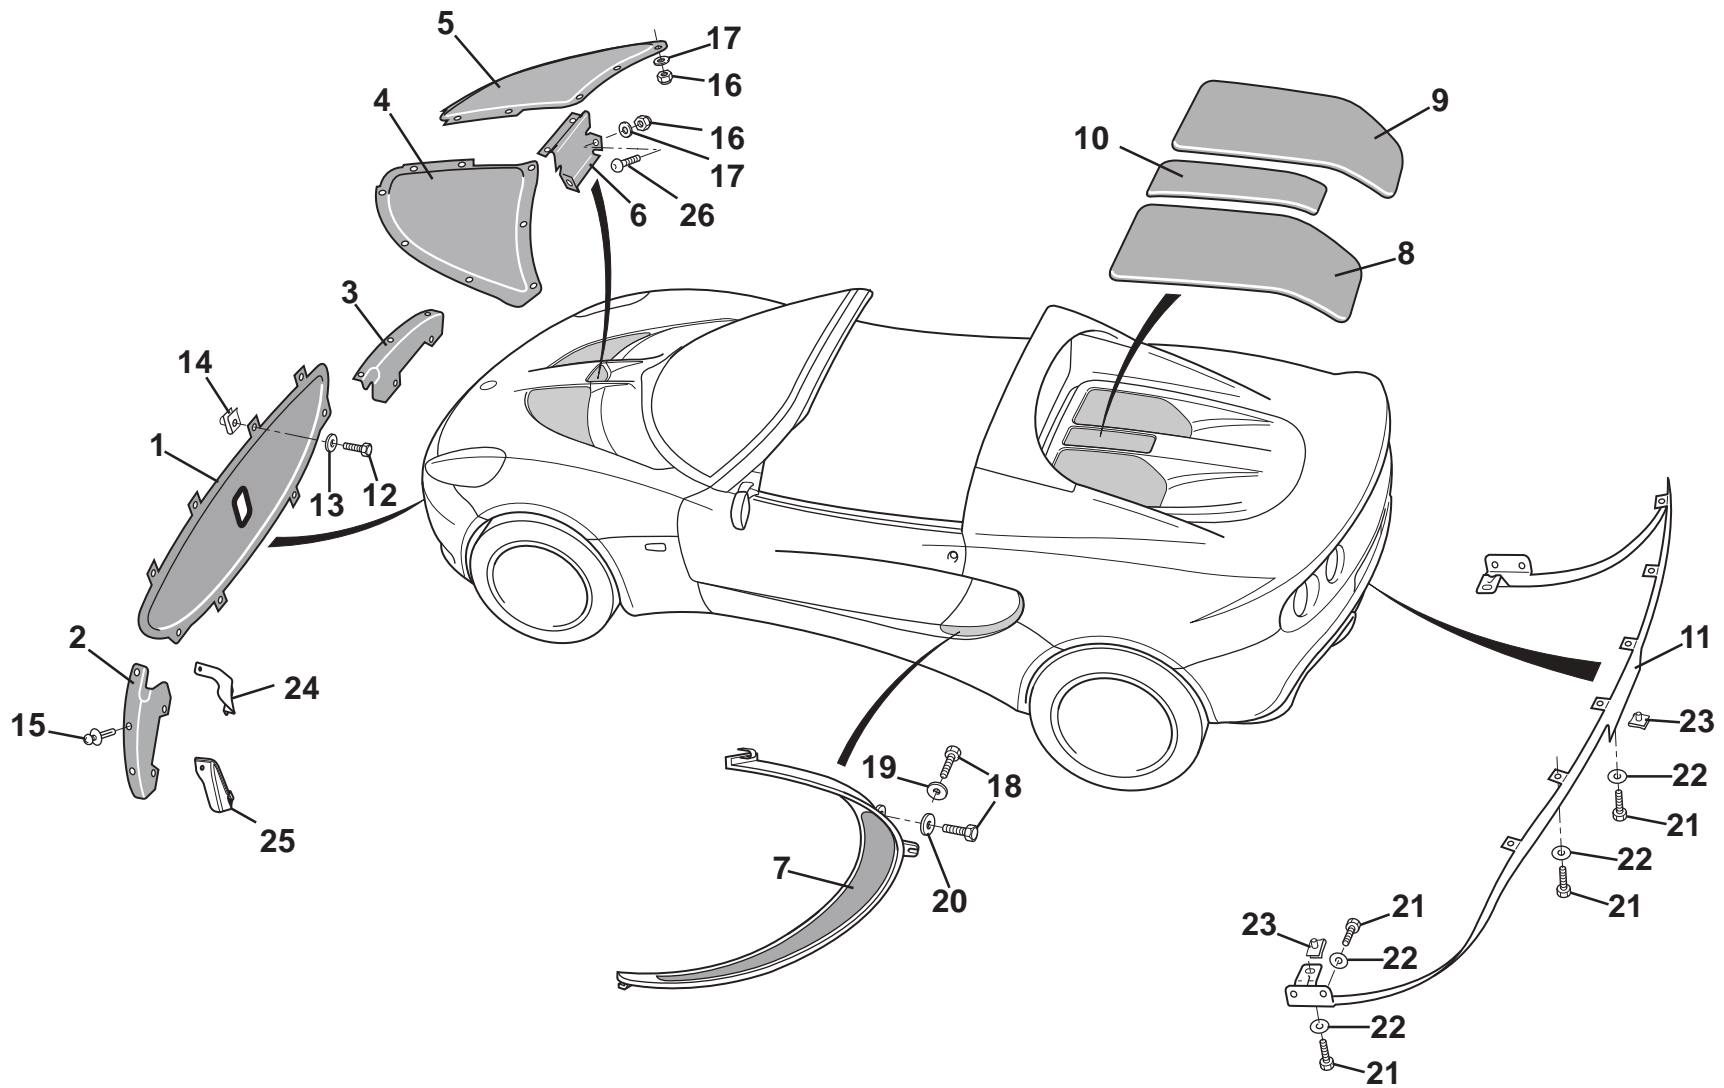

ELISE

12.03a

Updated 16th January 2013

Service Parts List **ELISE**

Function Code 12.03a Grilles and Louvres, Elise 2011 MY

<u>Dep</u>	<u>Part Description</u>	<u>Remarks</u>	<u>Option</u>	<u>Part Number</u>	<u>Qty</u>
01	Grille, front intake, centre, without driving lamps			A120B0274F	1
01a	Grille, front intake, centre, with driving lamps			A120B0276F	1
02	Grille, front intake, LH			A120B4015F	1
03	Grille, front intake, RH			A120B4016F	1
04	Grille, front exit, LH			A120B4039F	1
05	Grille, front exit, RH			A120B4040F	1
06	Grille, front exit, centre			A120B0268F	1
07	Grille Assembly, side intake, LH			C120B4041J	1
07a	Grille Assembly, side intake, RH			C120B4042J	1
08	Grille, engine cover, LH			A120B4047F	1
09	Grille, engine cover, RH			A120B4048F	1
10	Grille, engine cover, centre			A120B0255F	1
11	Grille, diffuser to body			A120B0292F	1
12	Screw, no. 8, self tapping, flg. pozi., grille to clam.			A117W5250A	8
13	Washer, flat, 3/16 x 3/4", S/S, grille to clam.			B075W4009Z	8
14	Spirenut, no. 8, grille to clam.			A075W6016F	8
15	Plastic Fastener, side intake grilles to clam.			A100W6391F	10
16	Nyloc Nut, M6, thin, grilles to clam.			A907E6285F	20

ELISE

Function Code: 12.03a, Page: 1

Updated 16th January 2013