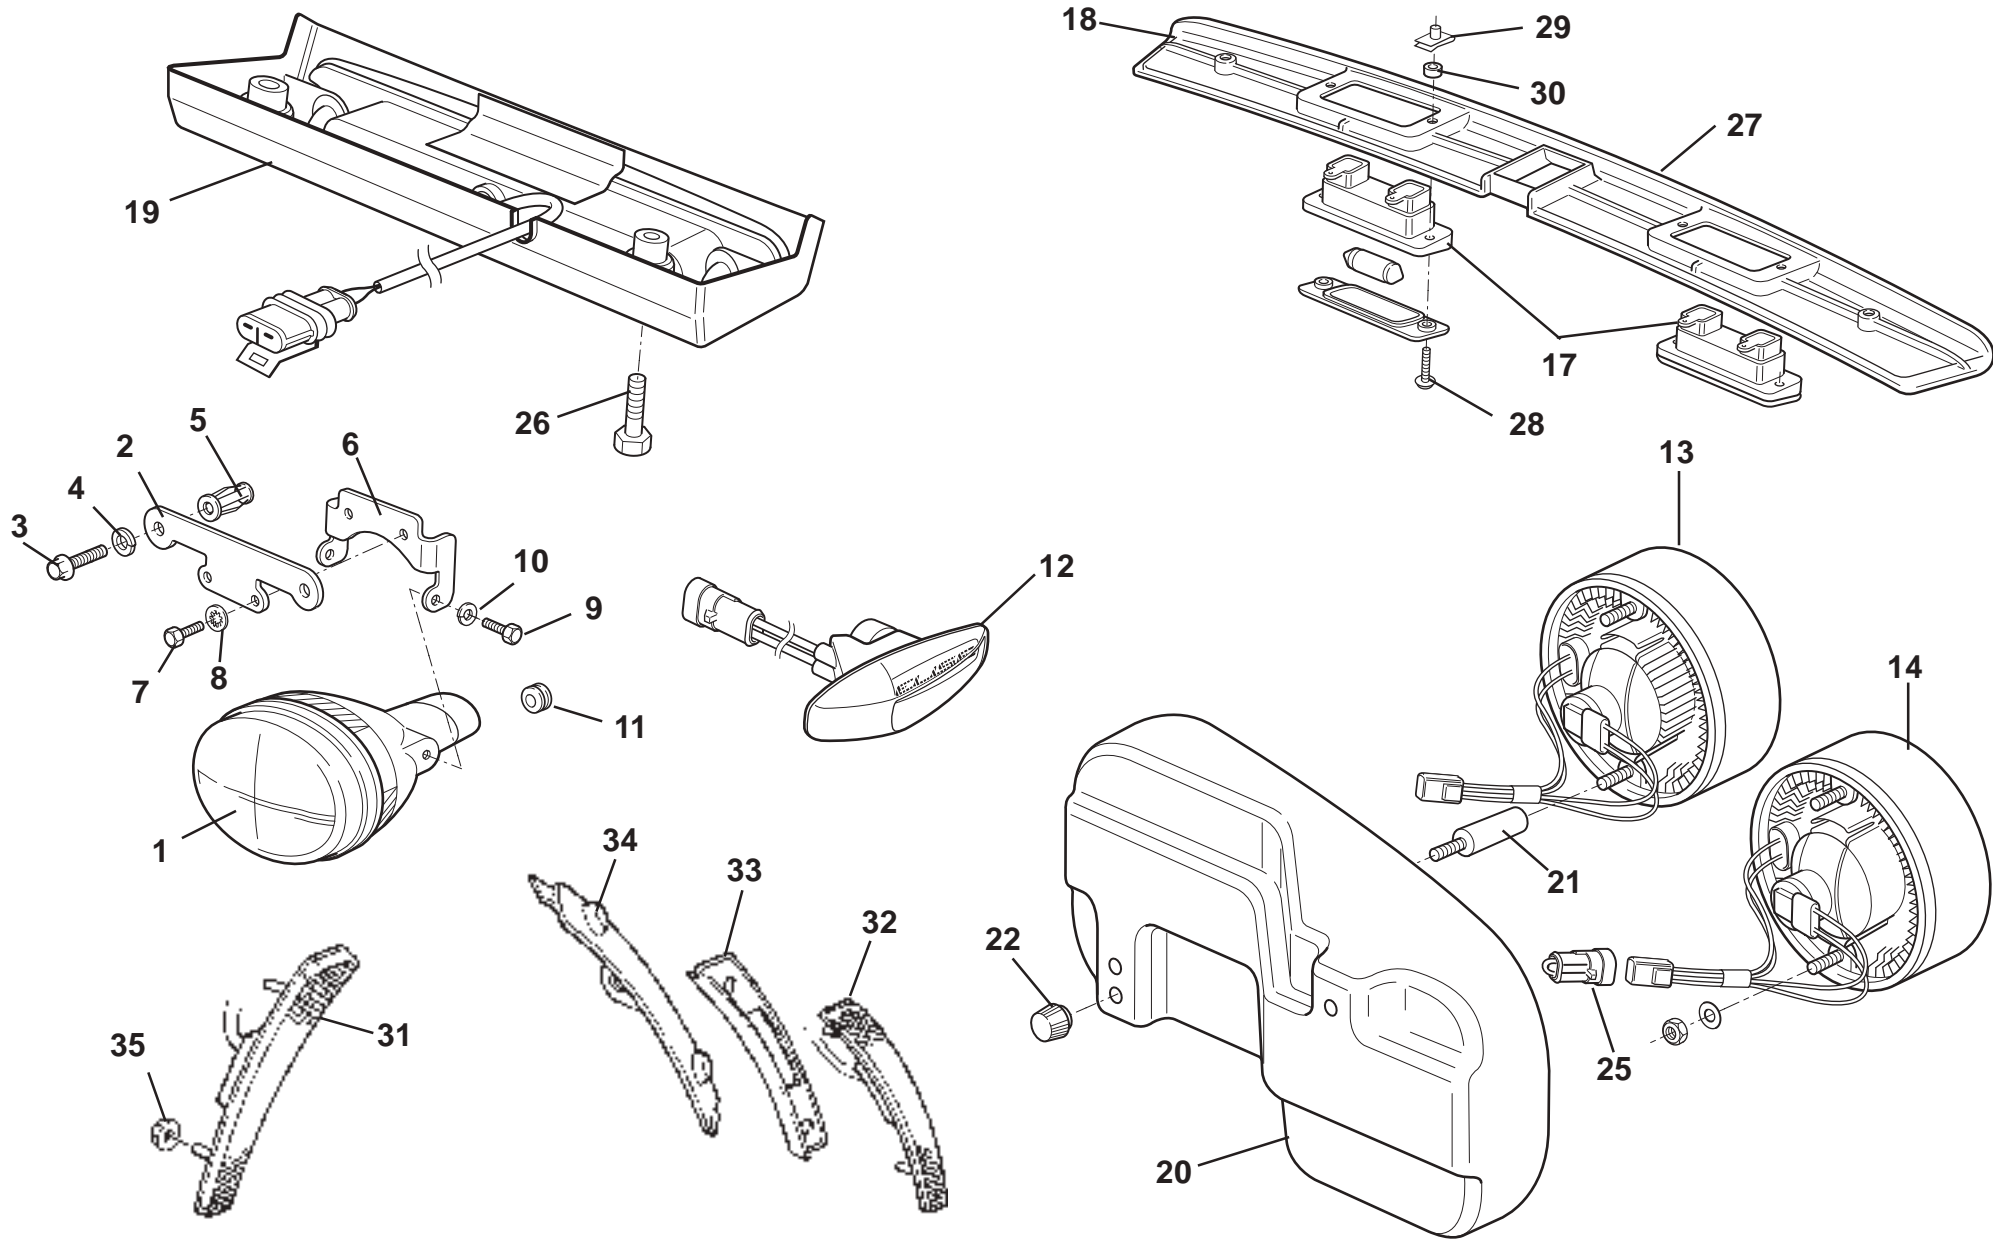

ELISE

17.11a

Updated 31st May 2013

Service Parts List **ELISE**

Function Code 17.11a Exterior Lamps, Except Headlamps, Elise 2011 MY

<u>Dep</u>	<u>Part Description</u>	<u>Remarks</u>	<u>Option</u>	<u>Part Number</u>	<u>Qty</u>
01	Driving Lamp, eleptical lens, 80mm wide	Crash structure mounted		A340M6005F	2
02	Bracket, driving lamp mounting to crash structure			A117M0074F	2
03	Screw, M6 x 20, hex. flg. hd., bracket to crash structure	Black finish		A082W5206F	4
04	Washer, spring, M6, bracket to crash structure			A075W4035Z	4
05	Jacknut, M6, bracket to crash structure			A075W3031Z	4
06	Bracket, driving lamp to crash structure bracket			A117M0075F	2
07	Screw, M4 x 10, hex. hd., brkt. to crash structure brkt.			A100W1100F	4
08	Washer, shakeproof, M5, brkt. to crash structure brkt.			A075W4086F	4
09	Screw, M5 x 8, hex. hd., bracket to lamp			A117W1173F	4
10	Washer, spring, M5, bracket to lamp			A082W4097F	4
11	Grommet, driving lamp leads thro' body			A075U6043Z	2
12	Side Repeater, LH			A120M4005F	1
12a	Side Repeater, RH			A120M4006F	1
13	Lamp, inner, rear fog, reverse, LED	Grey body moulding	Euro	B120M0035F	2
13a	Lamp, inner, stop/tail, reverse stop LED		USA & Canada	B121M0029F	1
14	Lamp, outer, tail. turn, stop/tail, LED	Grey body moulding	Euro	B120M0034F	2
14a	Lamp, outer, turn/turn tail, LED		USA & Canada	B121M0028F	1
15	Nyloc Nut, M5, thin, lamp to body			A100W3113F	8