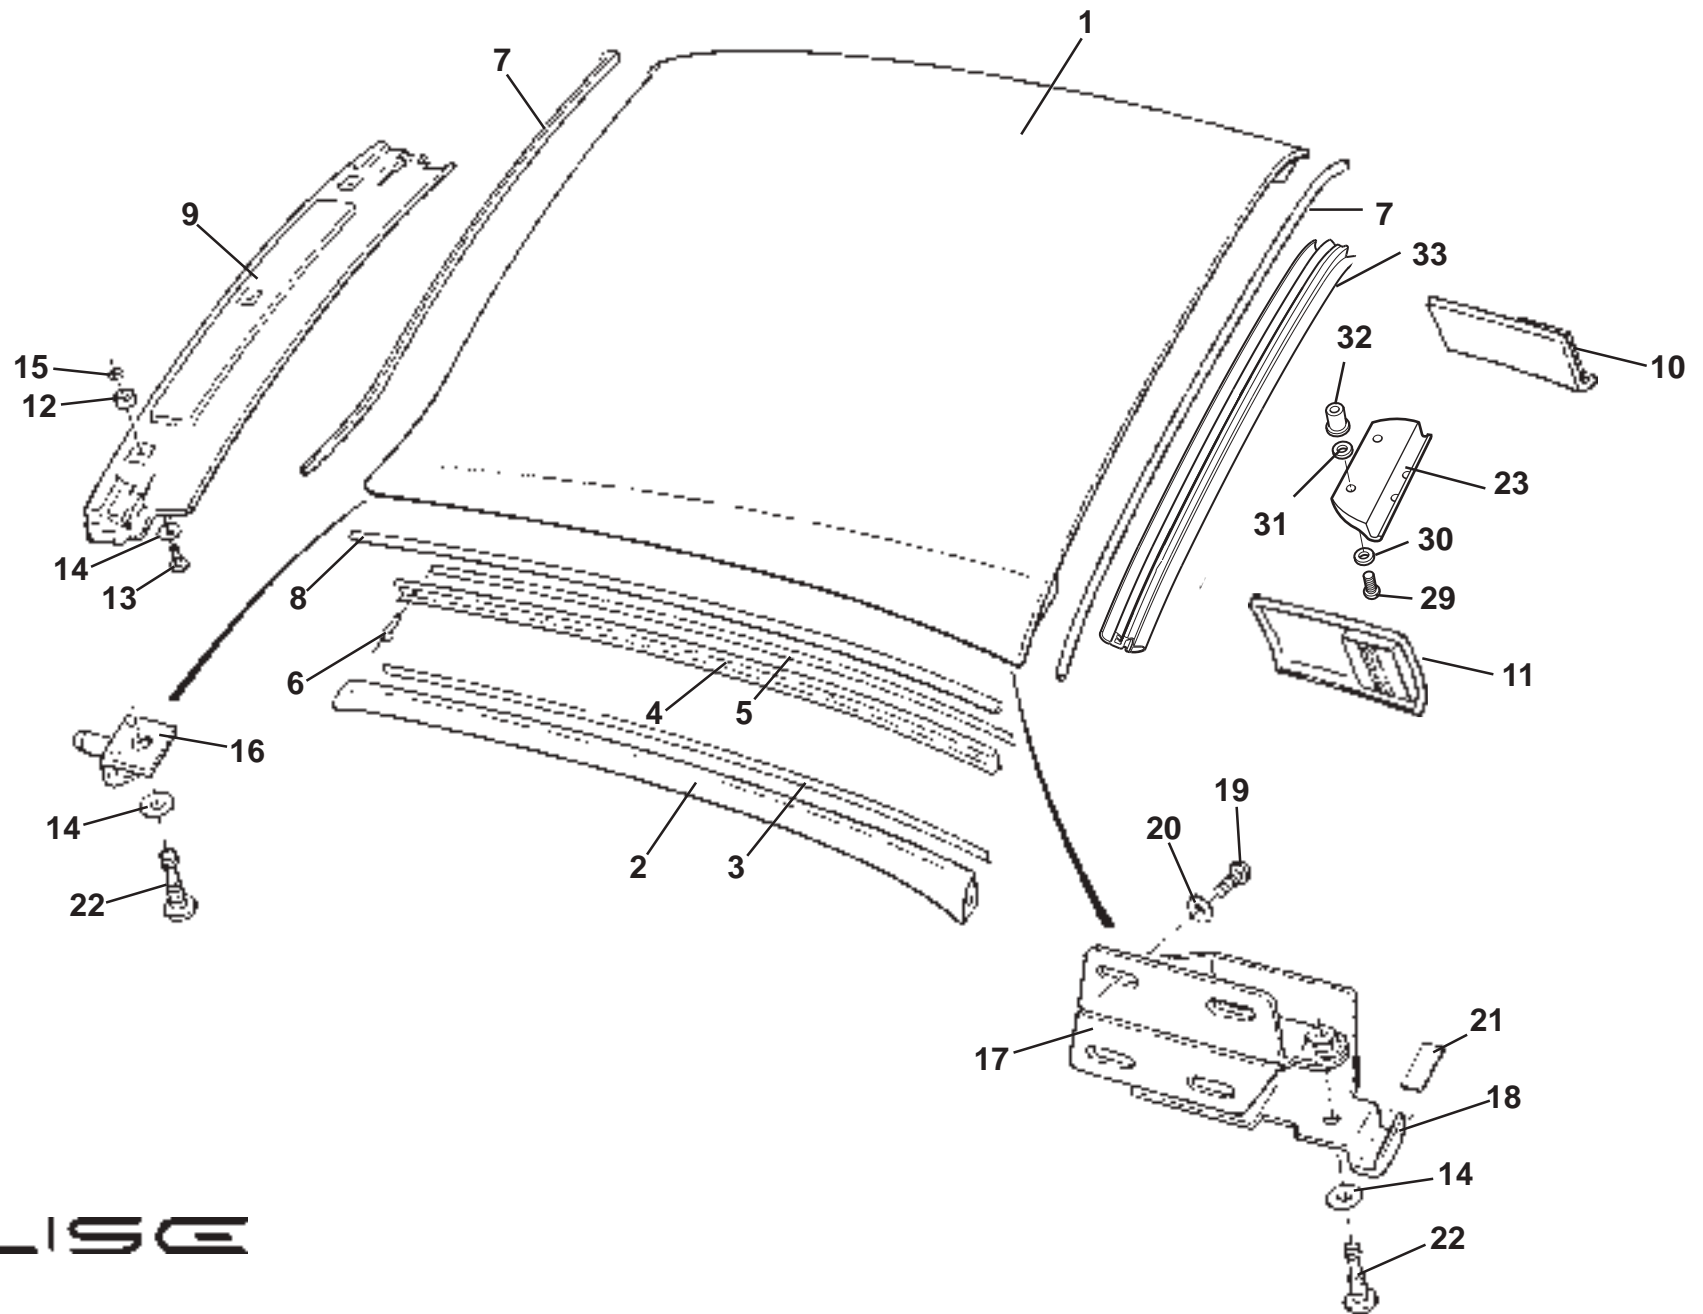

ELISE
12.04

Updated 4th April 2013

Service Parts List **ELISE**

Function Code 12.04 Roof Panel, Seals & Fixings

<u>Dep</u>	<u>Part Description</u>	<u>Remarks</u>	<u>Option</u>	<u>Part Number</u>	<u>Qty</u>
01	Hard Top Roof Assembly	Quote Lotus Paint Code with order*	Painted, trimmed	A121B0074J	1
01a	Headlining, black	Not illustrated, sold by the sq metre order 2 metres		A120V6024V	2m
01b	Headlining, limestone, California Ltd Edition	Not illustrated	California, USA only	A121V0014S	1
02	Seal, hard top to side glass, LH			A116V0249F	1
03	Double Sided Tape, 5mm, seal to carrier	Cut to fit		A117B0362V	As req.
04	Seal Carrier, LH			A116V0241F	1
04a	Seal Carrier, RH			A116V0240F	1
05	Double Sided Tape, 12mm, carrier to hard top	Cut to fit, 2 strips per side		C075U6071V	As req.
06	Pop Rivet, seal carrier to hard top			A116W6707F	12
07	Seal, 'D' section, self adhesive, hard top front & rear	5mm thick		A117U6007F	2
07a	Seal, 'D' section, self adhesive, hard top front & rear	8mm thick		B116U0211F	2
08	Edging Strip, hard top sides		A111U6034V R/B	A120U0097F	2
09	Trim/Clamp Panel, front, hard top to screen header		C116V0233F R/B	A116B1078J	1
10	Trim Panel, bracket rear RH covering			A116B1076J	1
11	Trim Panel, bracket rear LH covering			A116B1077J	1
12	Spacer, plastic, panel to header			B116V0221F	3
13	Screw, M8 x 20, button hd. torx, clamps & frontcover fixing Black finish			A116W5258F	5

ELISE

Function Code: 12.04, Page: 1

Updated 1st April 2014