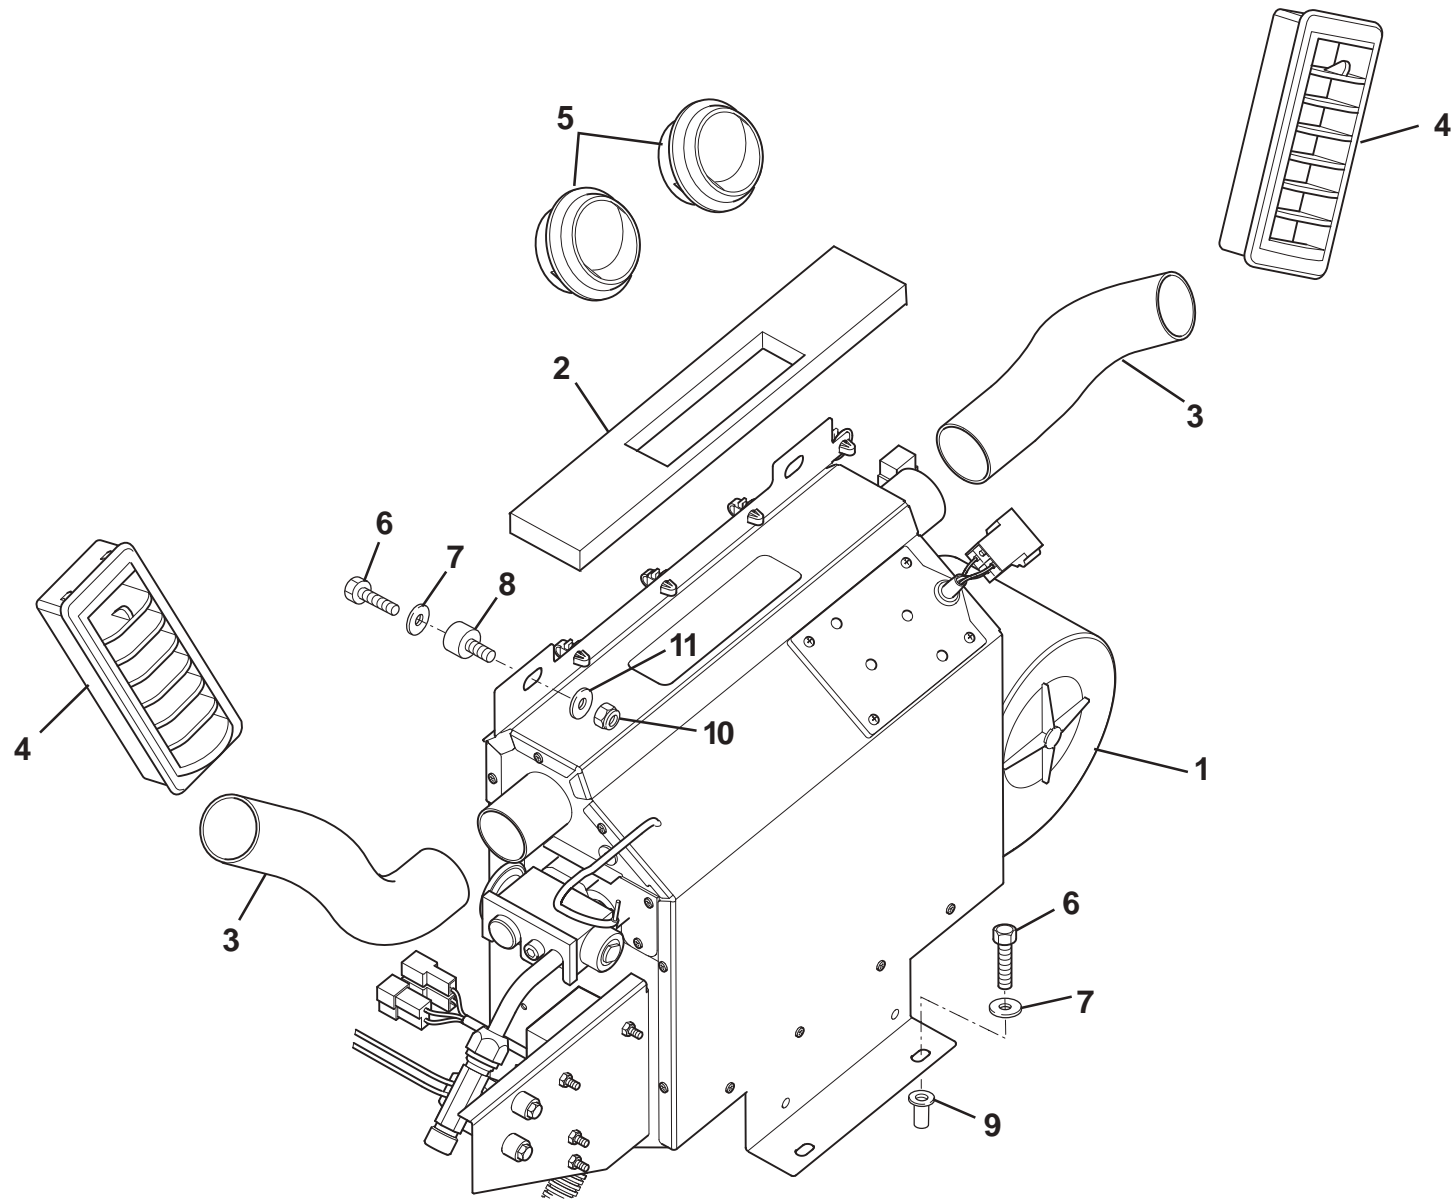

ELISE
18.15

Updated 1st May 2014

Service Parts List

ELISE

Function Code 18.15 Auxillary AC Unit

<u>Dep</u>	<u>Part Description</u>	<u>Remarks</u>	<u>Option</u>	<u>Part Number</u>	<u>Qty</u>
01	Auxillary AC Assembly		2ZZ Gulf States	A120P0157F	1
01a	Auxillary AC Assembly		1ZR,2ZR Gulf States	A120P0186F	1
02	Seal, auxillary top vent to bulkhead trim		Gulf States	A120P0178F	1
03	Pipe, insulation, aux HVAC to bulk head vents		Gulf States	A120P0167F	2
04	Grille Vent, rectangle		Gulf States	A120P6009F	2
05	Grille Vent, round		Gulf States	A120P6010F	2
06	Setscrew M6 x 12			A075W1027F	4
07	Washer 6 x 20 2.5			A075W4016F	4
08	Bobbin Rubber M6			A082J6177F	2
09	Rawlnut M6			A075W6140F	2
10	Nyloc Nut, M6, bobbin fix.			A075W3009Z	2
11	Washer, flat, M6 x 15, bobbin to bracket			A075W4015Z	2

ELISE

Function Code: 18.15, Page: 1

Updated 1st May 2014