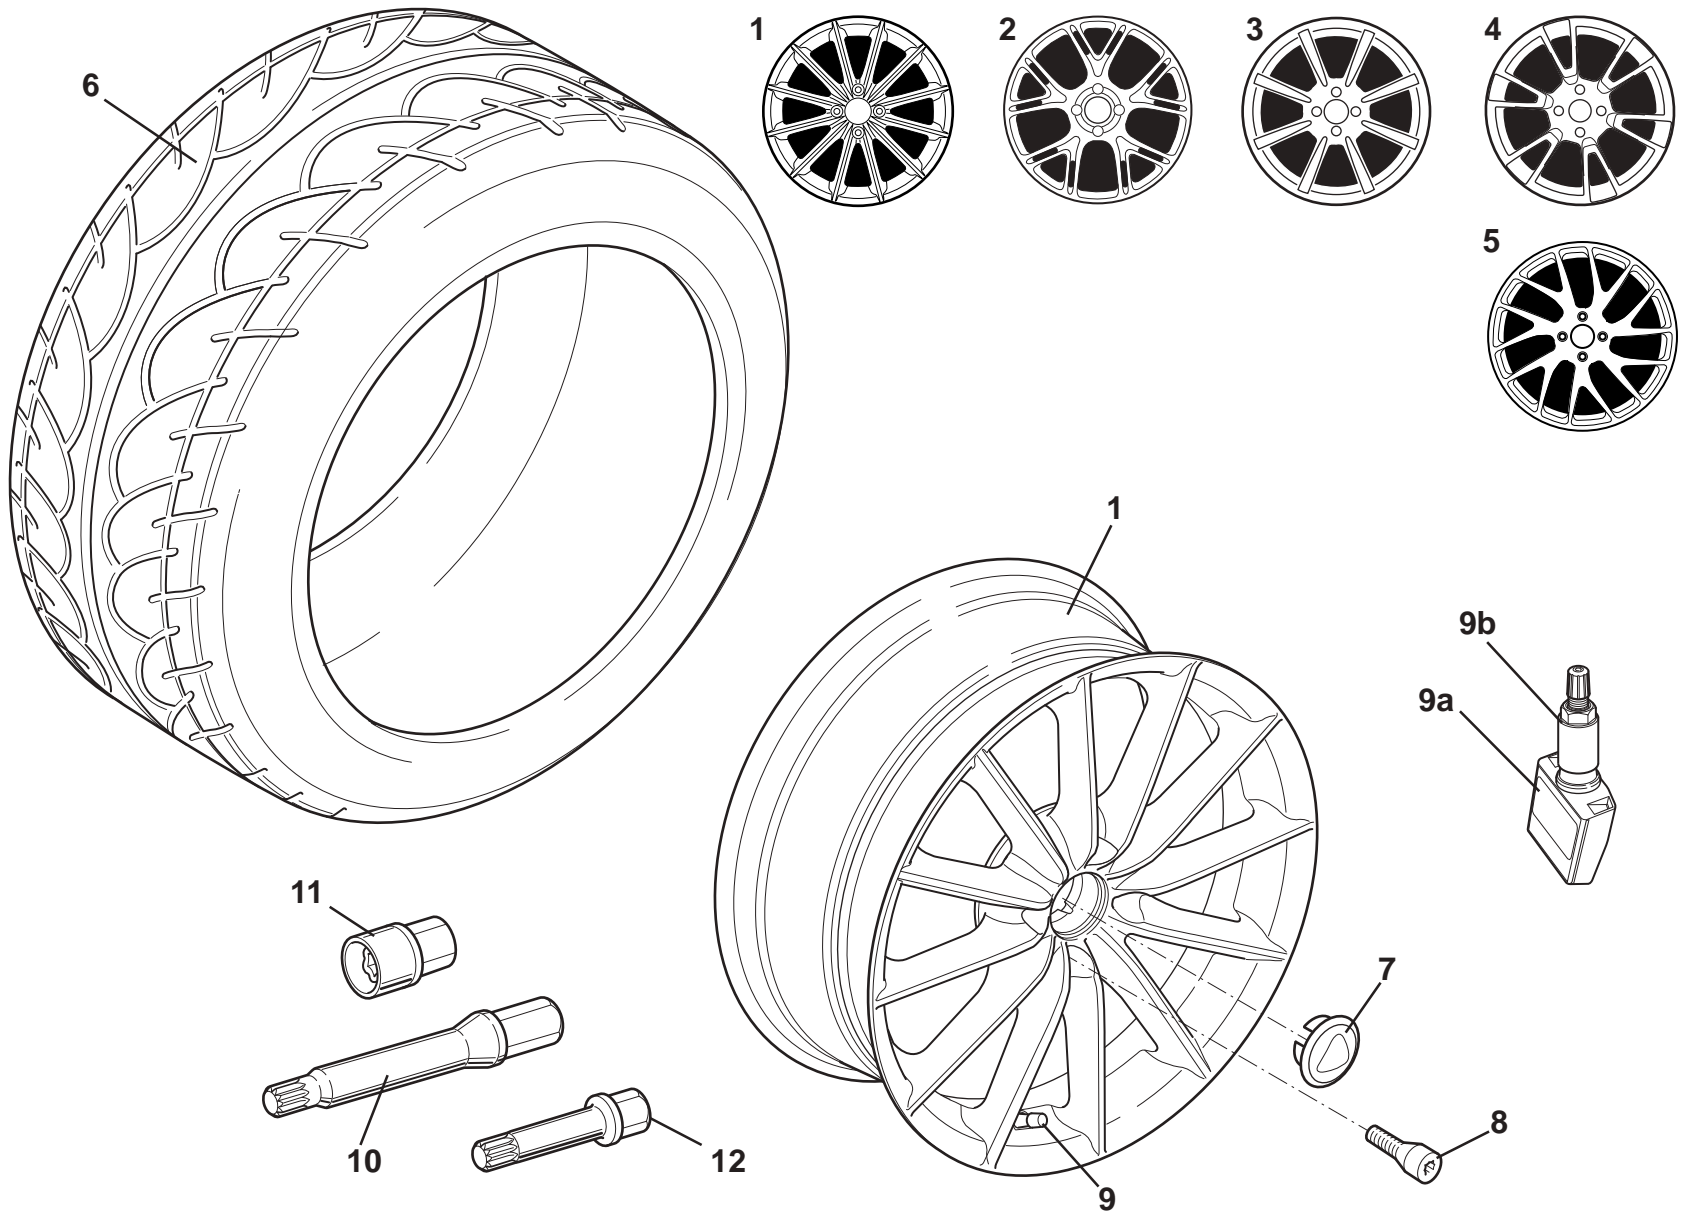

ELISE

34.01b

Updated 31st May 2013

Service Parts List **ELISE**

Function Code 34.01b Wheels, Tyres & Valves, Elise 2011 MY

<u>Dep</u>	<u>Part Description</u>	<u>Remarks</u>	<u>Option</u>	<u>Part Number</u>	<u>Qty</u>
01	Road Wheel, front, twelve spoke, HP silver, 5.5J x 16	Cast		A120G0052F	2
01a	Road Wheel, rear, twelve spoke, HP silver, 7.5J x 17	Cast		A120G0053F	2
01b	Road Wheel, front, twelve spoke, satin black, 5.5J x 16			A120G0054F	2
01c	Road Wheel, rear, twelve spoke, satin black, 7.5J x 17			A120G0055F	2
02	Road Wheel, front, five Y spoke, forged, silver, 6.0j x 16		Optional	A128G0005F	2
02a	Road Wheel, rear, five Y spoke, silver, 8.0j x 17		Optional	A128G0006F	2
02b	Road Wheel, front, five Y spoke, forged, black, 6.0j x 16	Satin black	Optional, RGB	A128G0003F	2
02c	Road Wheel, rear, five Y spoke, forged, black, 8.0j x 17	Satin black	Optional, RGB	A128G0004F	2
03	Road Wheel, front, eight spoke, HP silver light, 5.5J x 16			A117G0138S	2
03a	Road Wheel, rear, eight spoke, HP silver light, 7.5j x 17			B121G0005F	2
03b	Road Wheel, front, eight spoke, satin black, 5.5J x 16			A120G0059F	2
03c	Road Wheel, rear, eight spoke, satin black, 7.5j x 17			A120G0060F	2
04	Road Wheel, front, six V spoke, HP silver, 6.0j x 16			A120G0048F	2
04a	Road Wheel, rear, six V spoke, HP silver, 8.0j x 17			A120G0049F	2
04b	Road Wheel, front, six V spoke, satin black, 6.0j x 16			A120G0061F	2
04c	Road Wheel, rear, six V spoke, satin black, 8.0j x 17			A120G0062F	2
05	Road Wheel, front seven Y spoke, HP silver, 6.0 x 16		Optional MY12	A120G0065F	2
05a	Road Wheel, rear seven Y spoke, HP silver, 8.0 x 17		Optional MY12	A120G0066F	2

ELISE

Function Code: 34.01b, Page: 1

Updated 1st August 2013