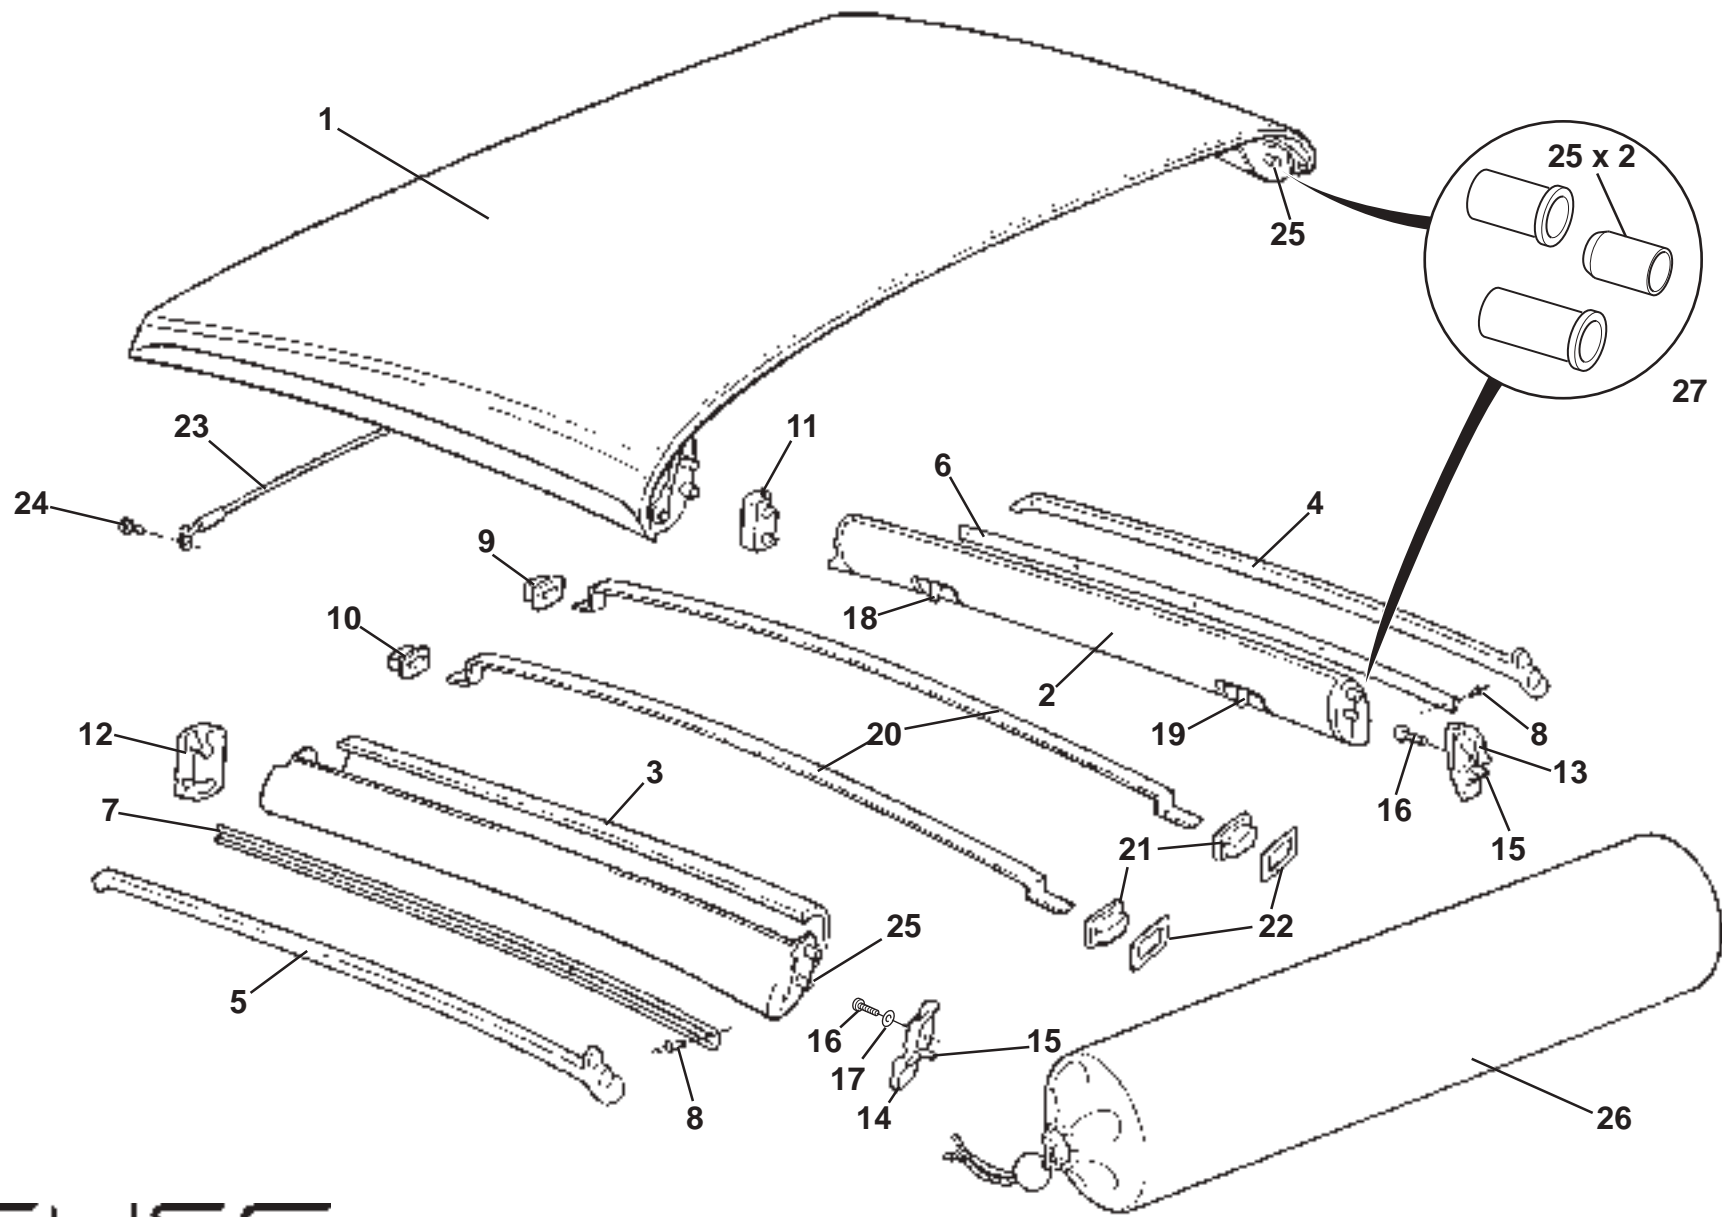

ELISE
12.02

Updated 6th June 2012

Service Parts List **ELISE**

Function Code 12.02 Soft Top Roof, Cant Rails, Roof Bows

<u>Dep</u>	<u>Part Description</u>	<u>Remarks</u>	<u>Option</u>	<u>Part Number</u>	<u>Qty</u>
01	Soft Top Roof Assembly, short		Black	B117B0473F	1
01a	Soft Top Roof Assembly, short		Blue	B117B0474F	1
01b	Soft Top Roof Assembly, short		Red	B117B0475F	1
01c	Soft Top Roof Assembly, short		Green	B117B0476F	1
01d	Soft Top Roof Assembly, NVH, short		Black A117B0532F R/B	A120B0199F	1
01e	Soft Top Roof Assembly, NVH, short		Blue	A120B0131F	1
01f	Soft Top Roof Assembly, NVH, short		Red	A120B0129F	1
01g	Soft Top Roof Assembly, NVH, short		Green	A120B0130F	1
01h	Soft Top Roof Assembly, insulated, short	High temperature	Gulf States	A120V0350F	1
02	Trim Panel, cant rail, RH	3 in-line 'fir tree' fixings on panel,	Prior to June 2008 (approx.)	C116V0004H	1
02a	Trim Panel, cant rail, RH	3 off-set 'fir tree' fixings on panel,	From June 2008 (approx.)	D116V0004H	1
03	Trim Panel, cant rail, LH	3 in-line 'fir tree' fixings on panel,	Prior to June 2008 (approx.)	C116V0003H	1
03a	Trim Panel, cant rail, LH	3 off-set 'fir tree' fixings on panel,	From June 2008 (approx.)	D116V0003H	1
04	Weatherseal, RH			A116V0092H	1
05	Weatherseal, LH			A116V0091H	1
06	Seal Carrier, RH			B116V0088F	1
07	Seal Carrier, LH			B116V0089F	1
08	Pop Rivet, seal carrier to cant rail			A116V0090H	12