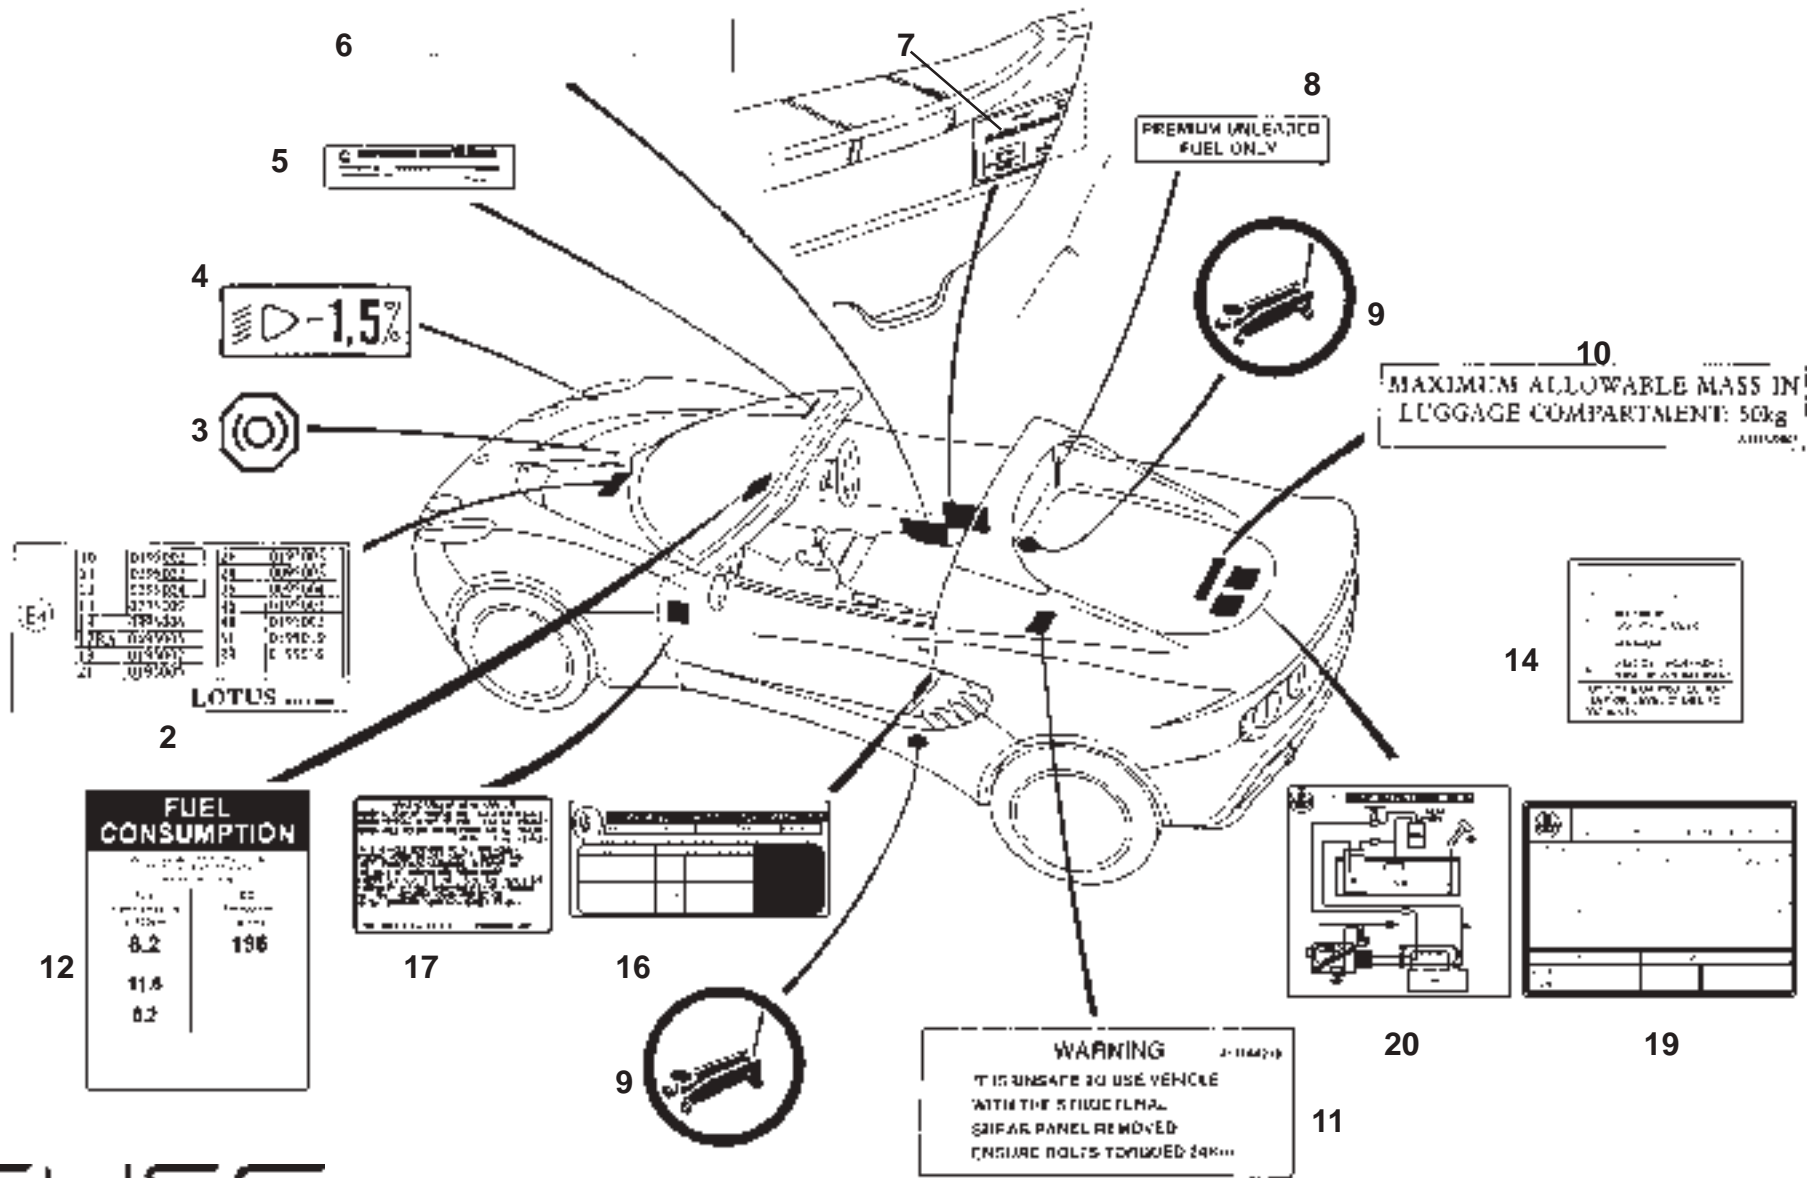

Service Parts List

ELISE

Function Code 18.15 Auxillary AC Unit

<u>Dep</u>	<u>Part Description</u>	<u>Remarks</u>	<u>Option</u>	<u>Part Number</u>	<u>Qty</u>
01	Auxillary AC Assembly		2ZZ Gulf States	A120P0157F	1
01a	Auxillary AC Assembly		1ZR,2ZR Gulf States	A120P0186F	1
02	Seal, auxillary top vent to bulkhead trim		Gulf States	A120P0178F	1
03	Pipe, insulation, aux HVAC to bulk head vents		Gulf States	A120P0167F	2
04	Grille Vent, rectangle		Gulf States	A120P6009F	2
05	Grille Vent, round		Gulf States	A120P6010F	2
06	Setscrew M6 x 12			A075W1027F	4
07	Washer 6 x 20 2.5			A075W4016F	4
08	Bobbin Rubber M6			A082J6177F	2
09	Rawlnut M6			A075W6140F	2
10	Nyloc Nut, M6, bobbin fix.			A075W3009Z	2
11	Washer, flat, M6 x 15, bobbin to bracket			A075W4015Z	2

ELISE

Function Code: 18.15, Page: 1

Updated 1st May 2014

ELISE

19.01 page1

Updated 1st April 2014