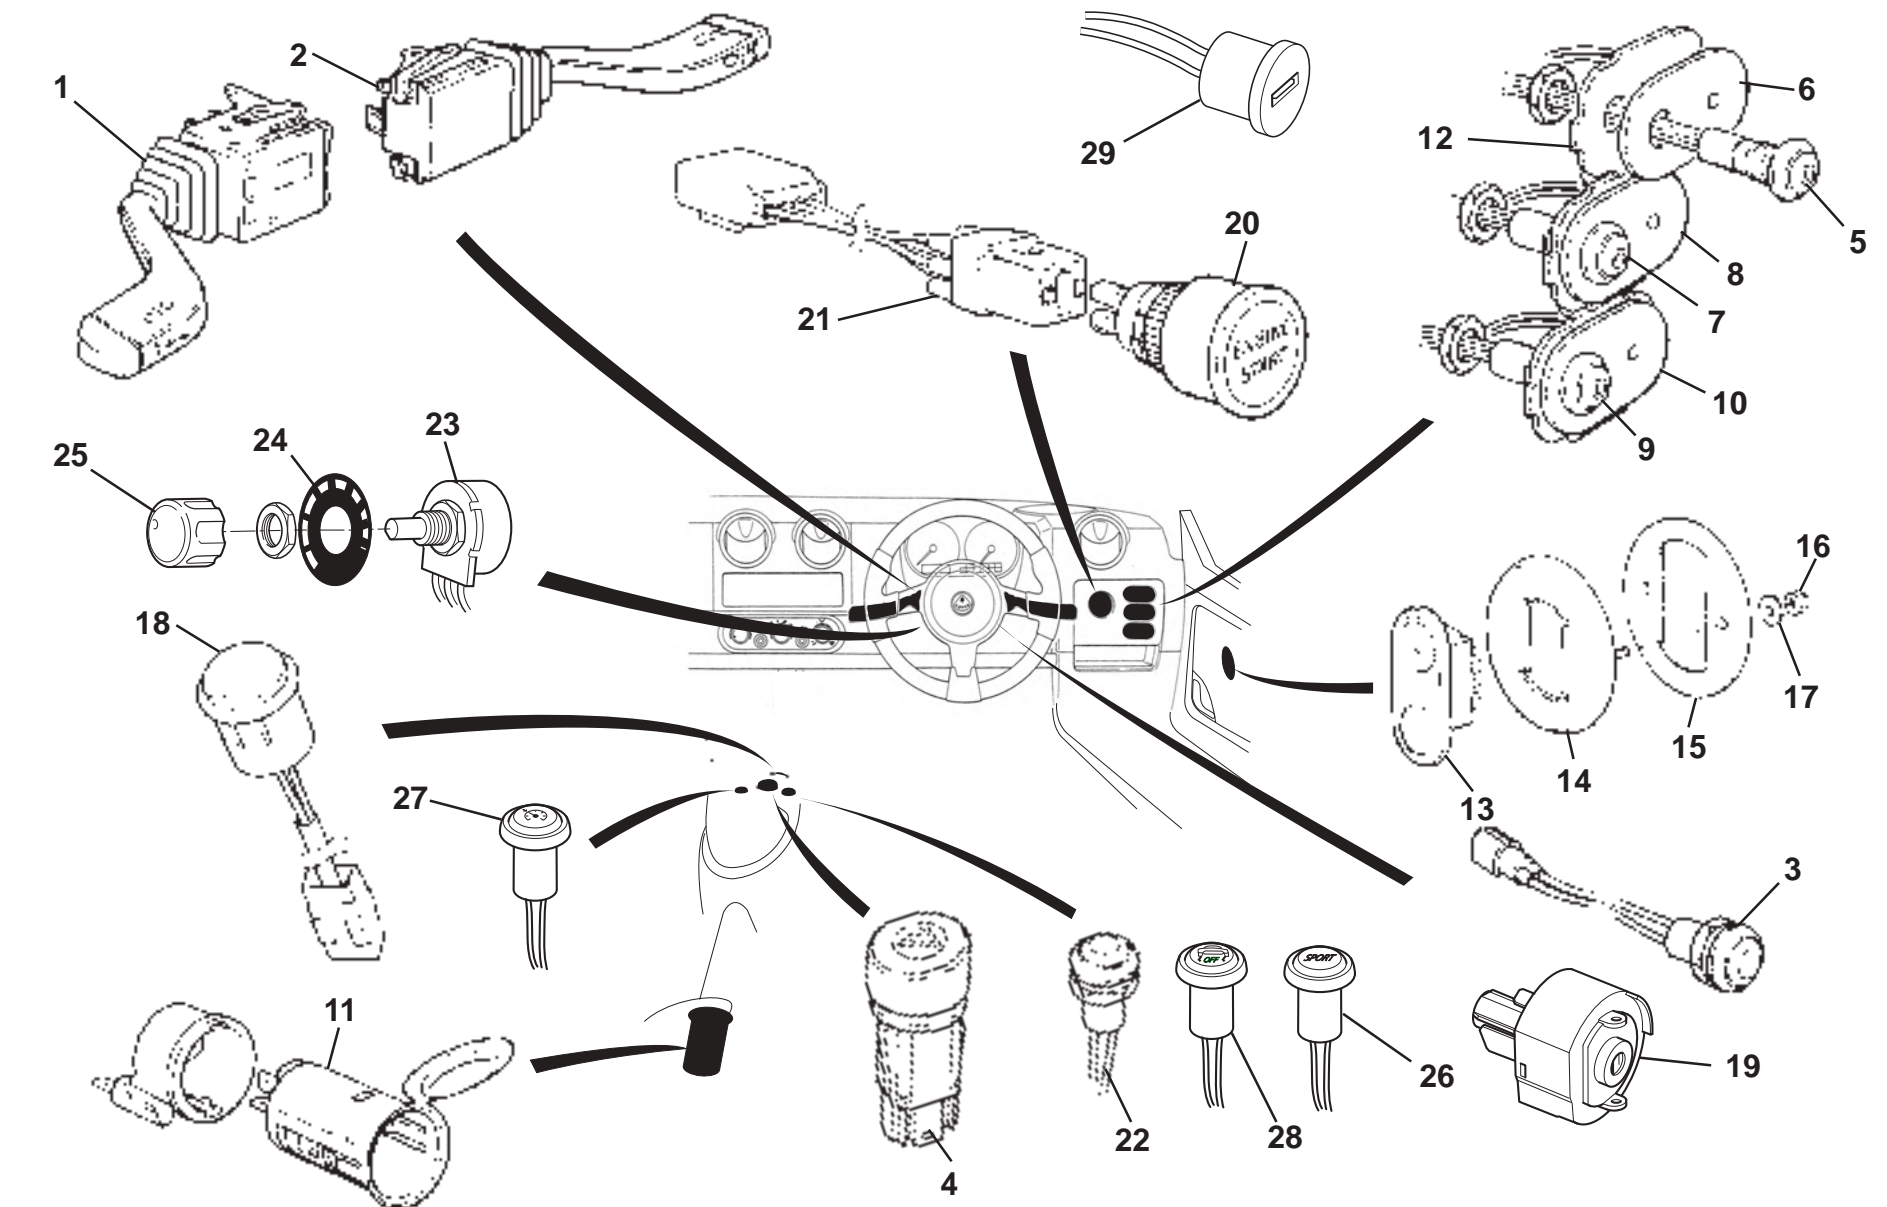

ELISE
17.05

Updated 1st May 2014

Service Parts List **ELISE**

Function Code 17.05 Interior Switches, Auxiliary Power Socket

<u>Dep</u>	<u>Part Description</u>	<u>Remarks</u>	<u>Option</u>	<u>Part Number</u>	<u>Qty</u>
01	Column Switch, LH, indicators/dip/flash			A100M6048F	1
01a	Column Switch, LH, indicators/dip/flash	With cruise control	MY 2011	A126M6010F	1
02	Column Switch, RH, windscreen wipe/wash			A100M6049F	1
03	Switch, panel light dimmer/trip reset			B117M0048F	1
04	Switch, hazard			A340M6016F	1
05	Switch, sidelamps, green tell tale			A117M0055F	1
06	Decal, sidelamps graphic, RHD/LHD			A117M0005F	1
06a	Decal, master lighting		USA/Canada	B121M0015F	1
07	Switch, headlamps, green tell-tale			A117M0055F	1
08	Decal, headlamps graphic, RHD			A117M0006F	1
08a	Decal, headlamps graphic, LHD			A117M0045F	1
09	Switch, rear fog lamp, yellow tell-tale			A117M0056F	1
10	Decal, rear fog lamp graphic, RHD			A117M0007F	1
10a	Decal, rear fog lamp graphic, LHD			A117M0046F	1
11	Auxiliary Power Socket			A117M6024F	1
12	Switch Panel Backlight Assembly, orange	Three linked illumination panels		A117M0125F	1
13	Switch, window lift			A117M6064F	2
14	Bezel, switch to door trim	Includes studs		A117U0344J	2

ELISE

Function Code: 17.05, Page: 1

Updated 1st May 2014