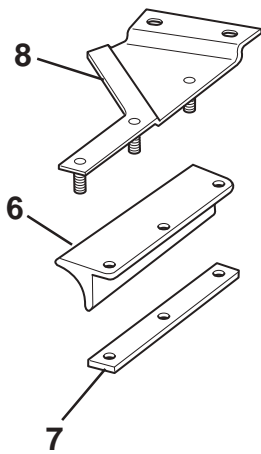

Function Code 10.20 Rear Window Shroud & Fixings

<u>Dep</u>	<u>Part Description</u>	<u>Remarks</u>	<u>Option</u>	<u>Part Number</u>	<u>Qty</u>
01	Rear Window Shroud Assembly		Primed	B117B0445K	1
02	Bracket, shroud to bulkhead			B117B0091F	2
03	Screw, M6 x 25, cap hd., bracket to bulkhead			A111W7170F	2
04	Washer, flat, M6 x 18 x 1, bracket to bulkhead			B082W4018F	2
05	Spacer Washer, neoprene, shroud to bulkhead			A111U6055F	4
06	Screw, M5 x 10, flg., button hd., bracket to shroud			A117B0310H	4
07	Nut, M6, rear shroud to clamshell			A075W3020Z	2
08	Washer, flat, M6 x 18 x 1, rear shroud to clamshell			B082W4018F	2
09	Foam Gasket, RH, shroud to clamshell			A117B0484F	1
10	Foam Gasket, LH, shroud to clamshell			A117B0485F	1
11	Foam Strip, self adhesive, shroud to bulkhead			A082U6065F	1.2M

ELISE
10.23

Updated 4th April 2011