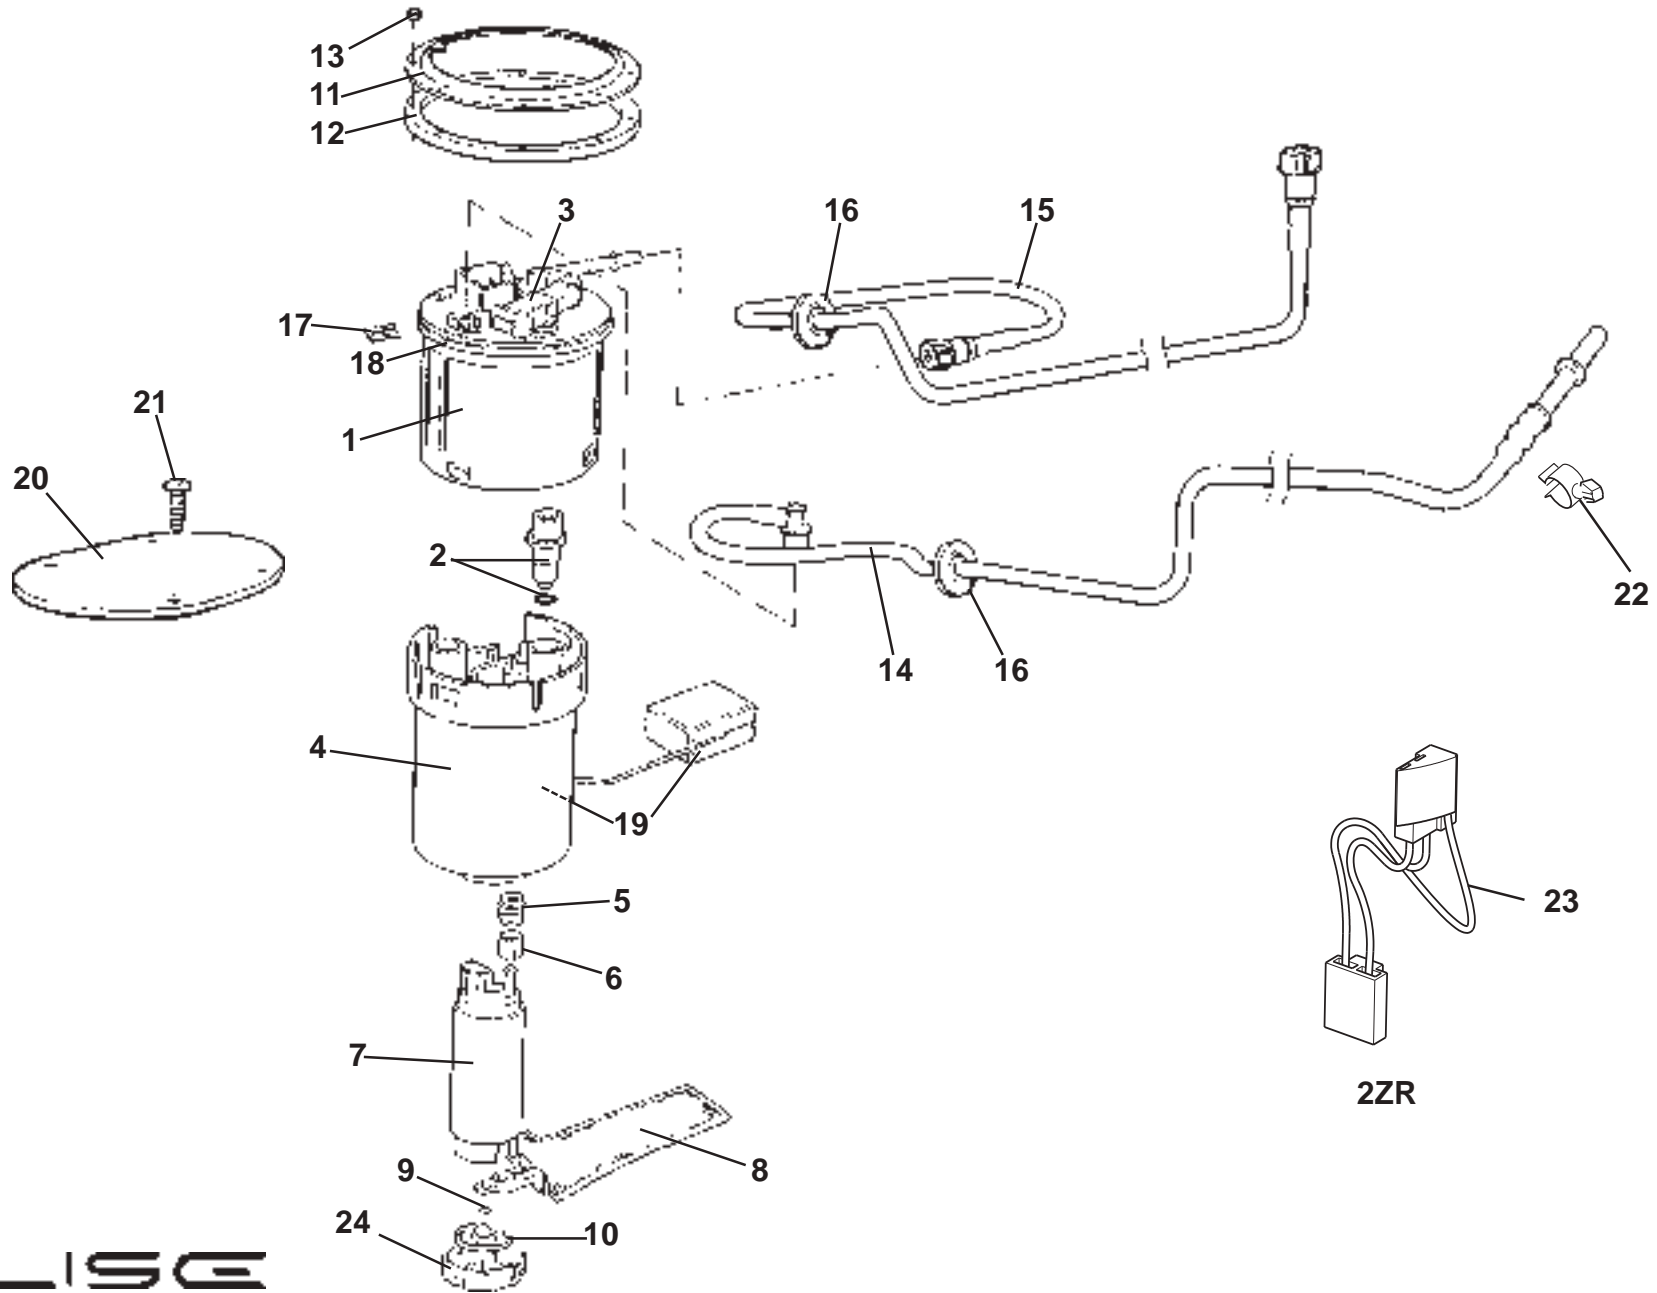

Function Code 44.01d Fuel Tanks, Filler, USA/Canada

<u>Dep</u>	<u>Part Description</u>	<u>Remarks</u>	<u>Option</u>	<u>Part Number</u>	<u>Qty</u>
16	Drain Tube, fuel filler			A121B0020F	1
17	Hose Clamp, drain tube to bowl			A082L6223F	1
18	Screw, M5 x 25, csk. skt. hd. S/S, flap to bowl			A121W7214F	6
19	'P' Clamp, neck to backstay	'B' level backstay		A121L0011H	1
19a	Clip, Normaflex, neck to backstay	'C' level backstay		A121W6785F	1
20	Screw, M8 x 25, hex. hd., clamp to backstay	For clamp item 19		A111W1156F	1
20a	Bolt, M6 x 20, flg hd., clip to backstay	For clip item 19a		A117W2203F	1
21	Washer, shakeproof, M8, clamp to backstay	For clamp item 19		A075W4048Z	1
21a	Washer, flat, M6 x 25 x 1.4, S/S, clip to backstay	For clip item 19a		B075W4017Z	1
22	Plastic Fastener, cap retaining strap to bowl			A100W6479F	1
23	Earth Lead, fuel tank		A120M0017F R/B	A120M0030H	1
24	Screw, M8 x 20, hex. flg. hd., brackets to chassis			A120W5278F	6
25	Washer, flat, M8 x 20 x 2.5, brackets to chassis			A079W4019F	4

ELISE
44.03

Updated 1st October 2013