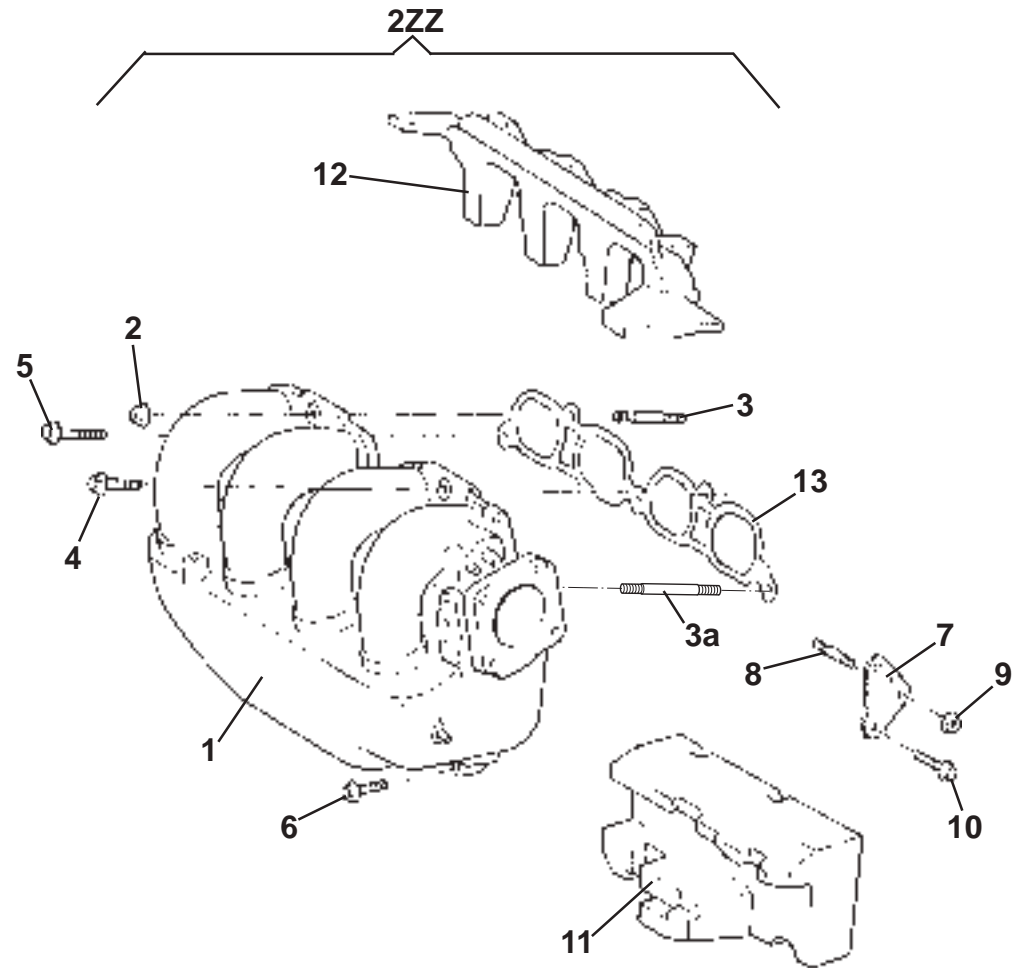

ELISE

42.07

Service Parts List **ELISE**

Function Code 42.07 Inlet Manifold, Plenum & gaskets

<u>Dep</u>	<u>Part Description</u>	<u>Remarks</u>	<u>Option</u>	<u>Part Number</u>	<u>Qty</u>
01	Inlet Manifold/Plenum, alloy, 2ZZ	Throttle body, cable control	Prior to '06 MY	A120E6321S	1
01a	Inlet Manifold/Plenum, alloy, 2ZZ	Throttle body, electronic control	'06 MY	A120E6490S	1
02	Flange Nut, manifold to head		111R, Elise R, Exige	A120E6327S	2
03	Stud, manifold to head, upper, short		111R, Elise R, Exige	A120E6120S	1
03a	Stud, manifold to head lower, long		111R, Elise R, Exige	A120E6114S	1
04	Bolt, manifold to head, short		111R, Elise R, Exige	A120E6324S	2
05	Bolt, manifold to head, long		111R, Elise R, Exige	A120E6325S	1
06	Bolt, manifold to head, lower		111R, Elise R, Exige	A120E6326S	1
07	Stay, inlet manifold		111R, Elise R, Exige	A120E6339S	1
08	Stud, stay to head		111R, Elise R, Exige	A120E6329S	1
09	Nut, flg., stay to head		111R, Elise R, Exige	A120E6340S	1
10	Bolt, flg. hd., stay to manifold		111R, Elise R, Exige	A120E6040S	2
11	Insulator, manifold lower		111R, Elise R, Exige	A120E6322S	1
12	Insulator, manifold upper		111R, Elise R, Exige	A120E6323S	1
13	Gasket, inlet manifold, 2ZZ		111R, Elise R, Exige	A120E6342S	1
14	Inlet Manifold/Plenum, plastic, 1ZZ		Elise S, '07 MY	A131E6124S	1
15	Gasket, inlet manifold		Elise S, '07 MY	A131E6163S	1
16	Flange Nut, manifold to head		Elise S, '07 MY	A120E6327S	2

ELISE

Function Code: 42.07, Page: 1

Updated 1st August 2013