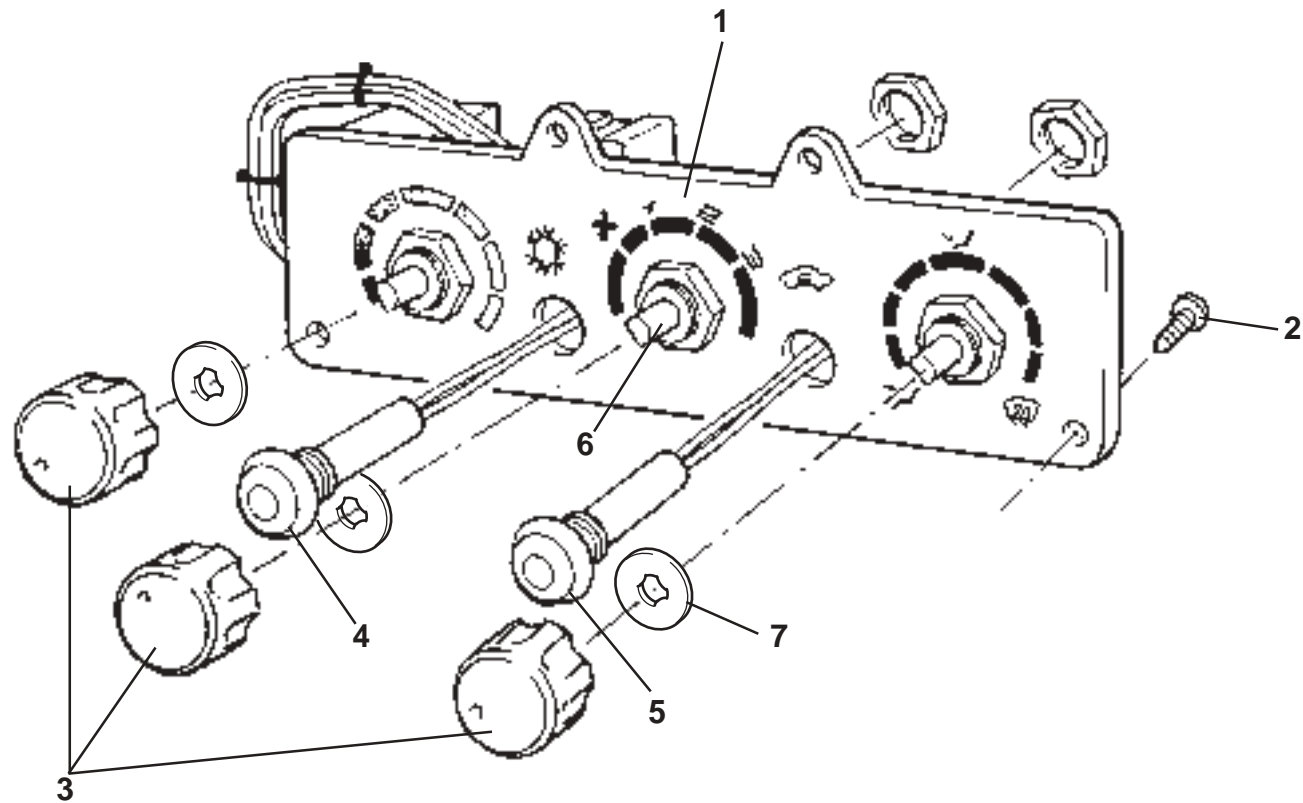

ELISE

18.09a

Updated 3rd February 2014

Service Parts List **ELISE**

Function Code 18.09a AC/Heater Driver Operated Controls

<u>Dep</u>	<u>Part Description</u>	<u>Remarks</u>	<u>Option</u>	<u>Part Number</u>	<u>Qty</u>
01	Switch Panel Assembly, AC, RHD	Incl. temp, fan & dist. Switches	AC cars	A117P0147F	1
01a	Switch Panel Assembly, AC, LHD	Incl. temp, fan & dist. Switches	AC cars	A117P0146F	1
01b	Switch Panel Assembly, illuminated, AC, RHD	Incl. temp, fan & dist. Switches	AC cars	A120P0020F	1
01c	Switch Panel Assembly, illuminated, AC, LHD	Incl. temp, fan & dist. Switches	AC cars	A120P0021F	1
01d	Switch Panel Assembly, heater, RHD	Incl. temp, fan & dist. Switches	Heater cars	A117P0149F	1
01e	Switch Panel Assembly, heater, LHD	Incl. temp, fan & dist. Switches	Heater cars	A117P0148F	1
01f	Switch Panel Assembly, illuminated, heater, RHD	Incl. temp, fan & dist. Switches	Heater cars	A120P0022F	1
01g	Switch Panel Assembly, illuminated, heater, LHD	Incl. temp, fan & dist. Switches	Heater cars	A120P0023F	1
02	Screw, Ejoyt 1452K 50 x 18, black, panel fix.		A082W5187F R/B	A117W5277F	4
03	Knob, brushed/polished, climate controls			B117U0036F	3
03a	Knob, polished, climate controls			A117U0201F	3
03b	Knob, illuminated		Illuminated panel	A120U0091F	3
04	Switch, AC, blue tell-tale			A117M0026F	1
05	Switch, Recirculation, blue tell-tale			A117M0026F	1
06	Switch, 3 speed fan			A117M6053S	1
07	Washer M6 anti loss			A132W4005F	3
08	Switch, HVAC	Not illustrated	Gulf States	A120M0058F	1

ELISE

Function Code: 18.09a, Page: 1

Updated 3rd February 2014