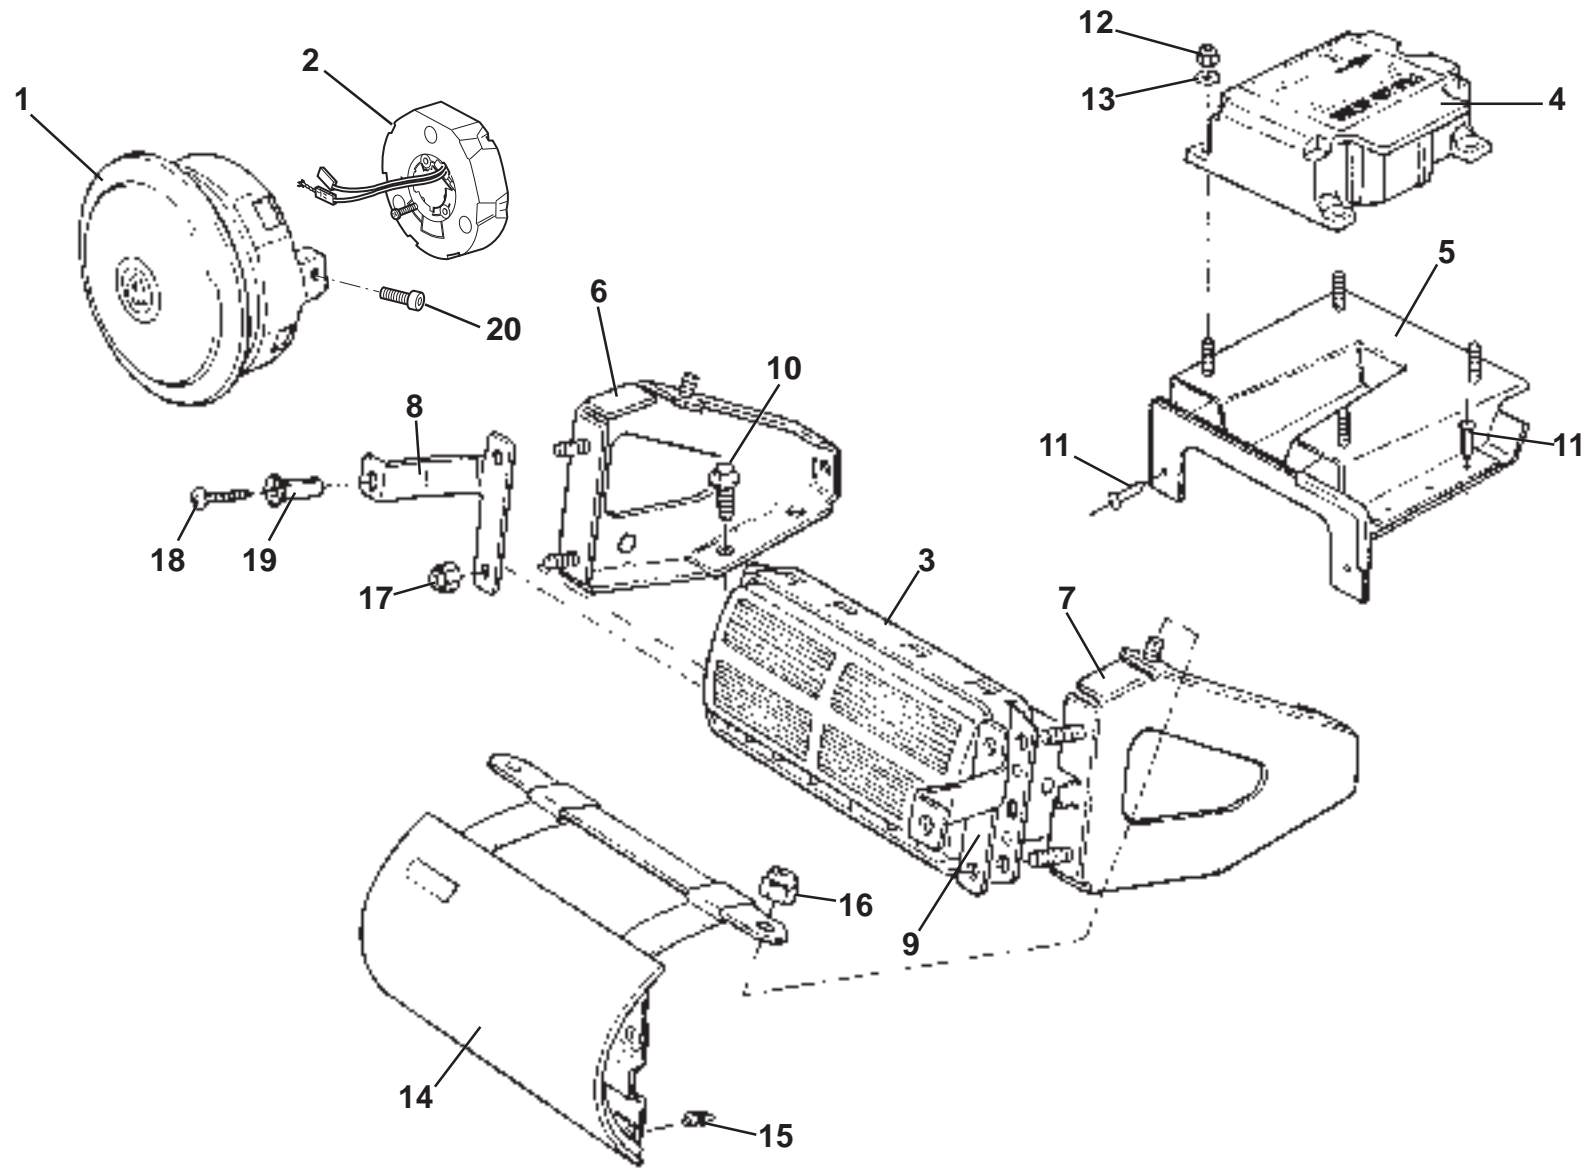

ELISE
17.06b

Updated 3rd February 2014

Service Parts List **ELISE**

Function Code 17.06b SIR Inflator Modules

<u>Dep</u>	<u>Part Description</u>	<u>Remarks</u>	<u>Option</u>	<u>Part Number</u>	<u>Qty</u>
01	Airbag Assembly, driver*	Includes Lotus badge		A121U0047F	1
02	Rotary Contact Unit, SIR wheel*	P/O wheel assy., see 32.05		A120M6010S	1
03	Airbag Unit, passenger*			A121U6066F	1
04	SRS Unit*			A121B0060F	1
05	Mounting Bracket, SRS unit			B121U0095F	1
06	Mounting Bracket, passenger airbag, LH			A121U0065F	1
07	Mounting Bracket, passenger airbag, RH			A121U0066F	1
08	Mounting Bracket, passenger airbag/rail, LH		A121U0069F R/B	B121U0069F	1
09	Mounting Bracket, passenger airbag/rail, RH		A121U0070F R/B	B121U0070F	1
10	Bolt, M8 x 20, flg. hex. hd., bracket to chassis			A120W5278F	4
11	Pop Rivet, bracket to chassis			A100W6037F	8
12	Nyloc Nut, M6, SRS unit to bracket			A075W3009Z	4
13	Washer, flat, M6 x 12.5 x 1.6, SRS unit to bracket			A100W6307F	4
14	Cover Assembly, passenger airbag	Also see 14.05b	C121U0019F R/B	D121U0019F	1
14a	Cover Assembly, passenger airbag, senosoft, charcoal	Also see 14.05b	'08 MY on	A121U0176F	1
14b	Cover Assembly, passenger airbag	Also see 14.05b	CUP 260	A128B0103K	1
14c	Cover Assembly, passenger airbag, senosoft, black	Also see 14.05b	MY12	A138V0151F	1
15	Clip, cover to dash panel		A121U0117F R/B	B121U0117F	4

ELISE

Function Code: 17.06b, Page: 1

Updated 1st July 2013