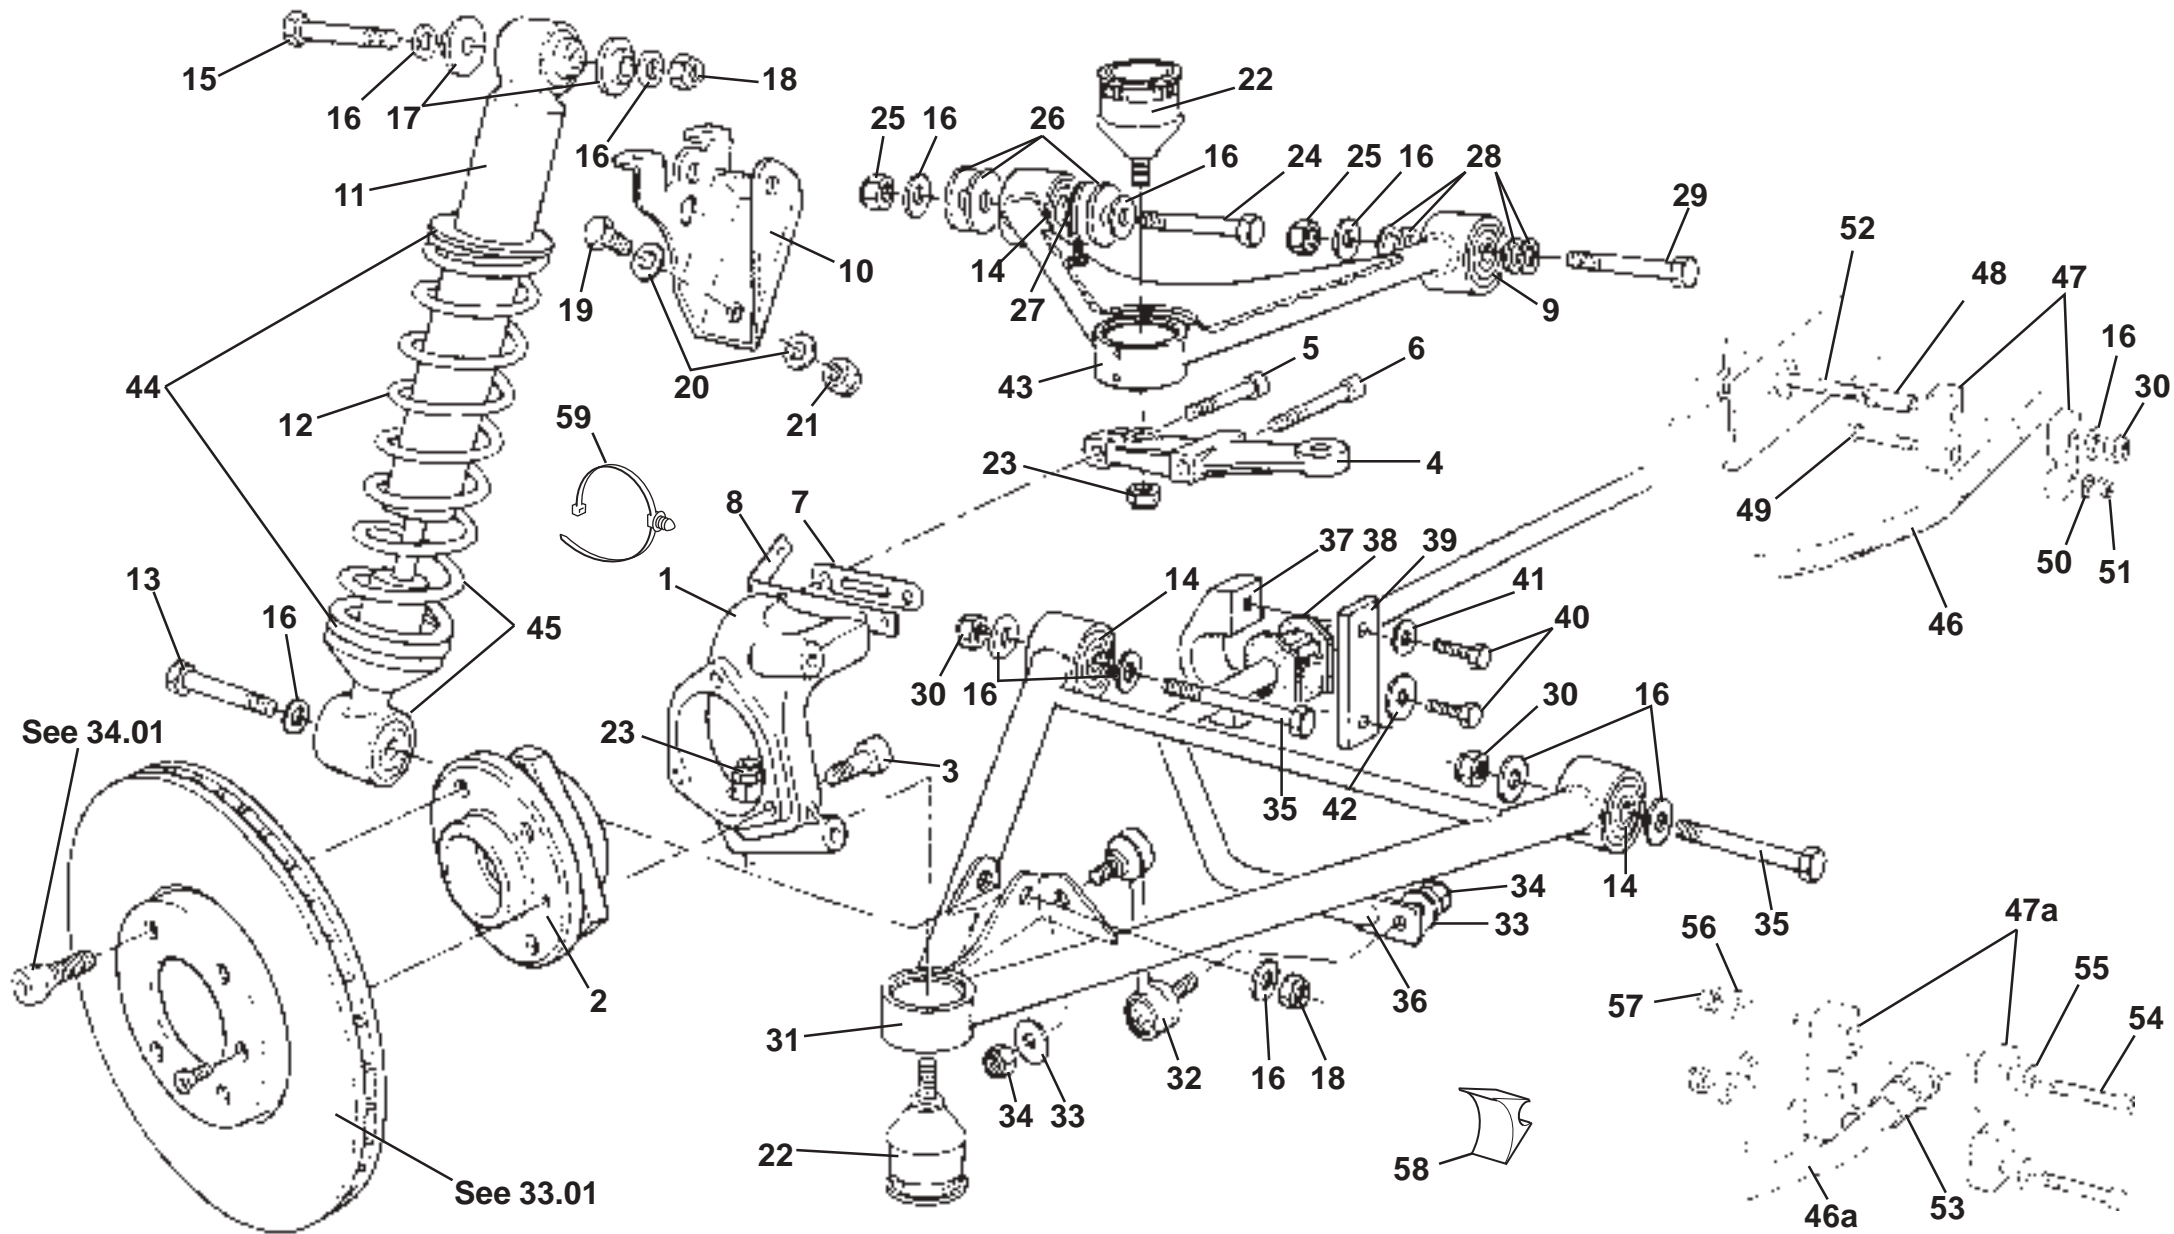

ELISE

31.01

Updated 3rd February 2014

Service Parts List **ELISE**

Function Code 31.01 Front Suspension, Incl. Hubs

<u>Dep</u>	<u>Part Description</u>	<u>Remarks</u>	<u>Option</u>	<u>Part Number</u>	<u>Qty</u>
01	Hub Carrier, LH			A116C0001F	1
01a	Hub Carrier, RH			A116C0002F	1
02	Hub/Bearing Assembly, with wheel speed sensor		All models Kelsey Hayes ABS	A117D6005F	2
02a	Hub/Bearing Assembly, with wheel speed sensor	See 1701 for lead	From vin BH_10931 1ZR, 2ZR Bosch, ABS	A120D6009F	2
03	Screw, M12 x 45, hex. hd., hub assy. to hub carrier			A116W2192F	6
04	Steering Arm, LH			A116C0003F	1
04a	Steering Arm, RH			A116C0004F	1
05	Bolt, M10 x 40, 10.9G, cap hd., steering arm to hub carrier			A117W7211F	2
06	Bolt, M10 x 60, 10.9G, cap hd., steering arm to hub carrier			A117W7213F	2
07	Shim, 1mm, camber adjustment		A111C0062F R/B	D111C0062F	As req.
07a	Shim, 3mm, camber adjustment		A111C0064F R/B	D111C0064F	AS req.
08	Shim/Bracket, connector retaining, LH		Kelsey Hayes ABS only	B116C0013F	1
08a	Shim/Bracket, connector retaining, RH		Kelsey Hayes ABS only	B116C0012F	1
08b	Shim/Bracket, connector retaining, LH		From vin BH_10931 1ZR, 2ZR Bosch, ABS	A120C4005F	1
08c	Shim/Bracket, connector retaining, RH		From vin BH_10931 1ZR, 2ZR Bosch, ABS	A120C4006F	1
09	Bush, upper wishbone rear pivot	2 per wishbone		A116C0035F	2
10	Damper/ABS Unit Mounting Bracket, LH		A116C0011F R/B	B116C0011F	1

ELISE

Function Code: 31.01, Page: 1

Updated 3rd February 2014