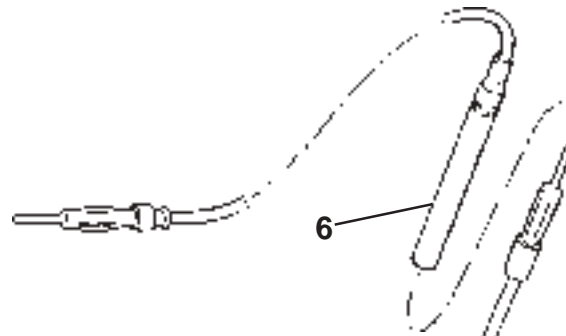

5

6

7

8

15

14

13

2

ELISE
17.27

Updated 16th July 2012