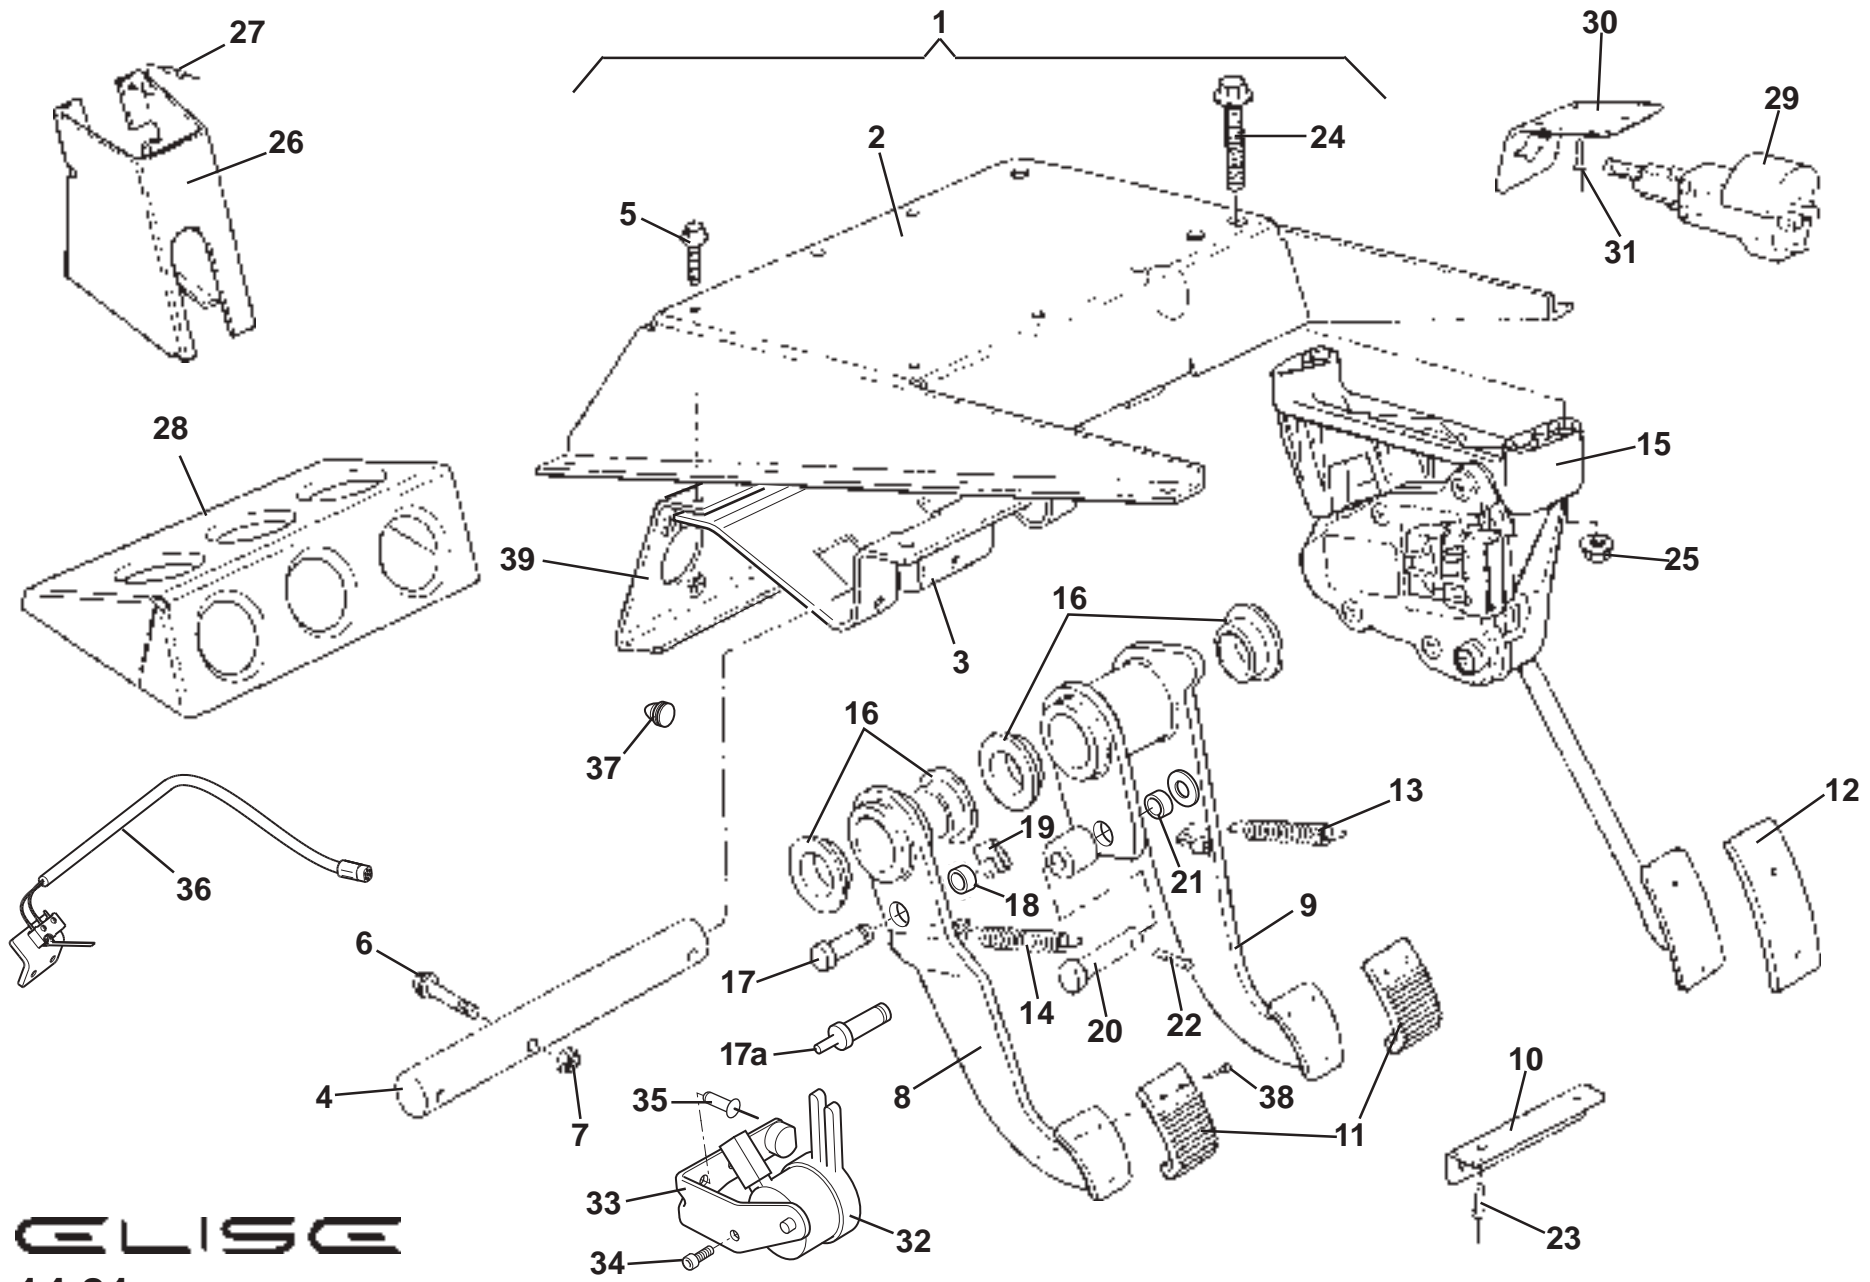

ELISE
14.01a

Updated 1st November 2013

Service Parts List **ELISE**

Function Code 14.01a Pedal Box, Pedals, Electronic Throttle Control

<u>Dep</u>	<u>Part Description</u>	<u>Remarks</u>	<u>Option</u>	<u>Part Number</u>	<u>Qty</u>
01	Pedal Box Assembly, RHD	No clutch interlock, Incl. servo/master cyl.	Except Canada	A120J0012F	1
01a	Pedal Box Assembly, LHD	No clutch interlock, Incl. servo/master cyl.	Except Canada	A120J0011F	1
01b	Pedal Box Assembly, modified, LHD	Clutch pedal interlock, Incl. servo/master cyl.	Canada only	A120J0018K	1
01c	Pedal Box Assembly, RHD	Incl. servo/master cyl.	Elise 2011 MY, 1ZR, 2ZR	A120J0068J	1
01d	Pedal Box Assembly, LHD	Incl. servo/master cyl.	Elise 2011 MY, 1ZR, 2ZR	A120J0069J	1
02	Pedal Box			A116J0066H	1
03	Pedal shaft Support			A116J0042H	1
04	Shaft, pedal pivot			A116J0043H	1
05	Screw, M5 x 16, flg. hd.			A132J6025H	5
06	Bolt, M5 x 30 flg. hd.			A120J6017H	3
07	Flange Nut, M5			A130W3007H	3
08	Clutch Pedal	Does not include item 18		A120Q0006H	1
09	Brake Pedal			A120J0015H	1
10	Bracket, return springs to chassis			D116Q0014F	1
11	Pedal Pad, alloy, brake & clutch			A120J0014H	2
12	Pedal Pad, alloy, throttle			A120J0013H	1
13	Spring, brake pedal return			A120J6006F	1

ELISE

Function Code: 14.01a, Page: 1

Updated 3rd February 2014