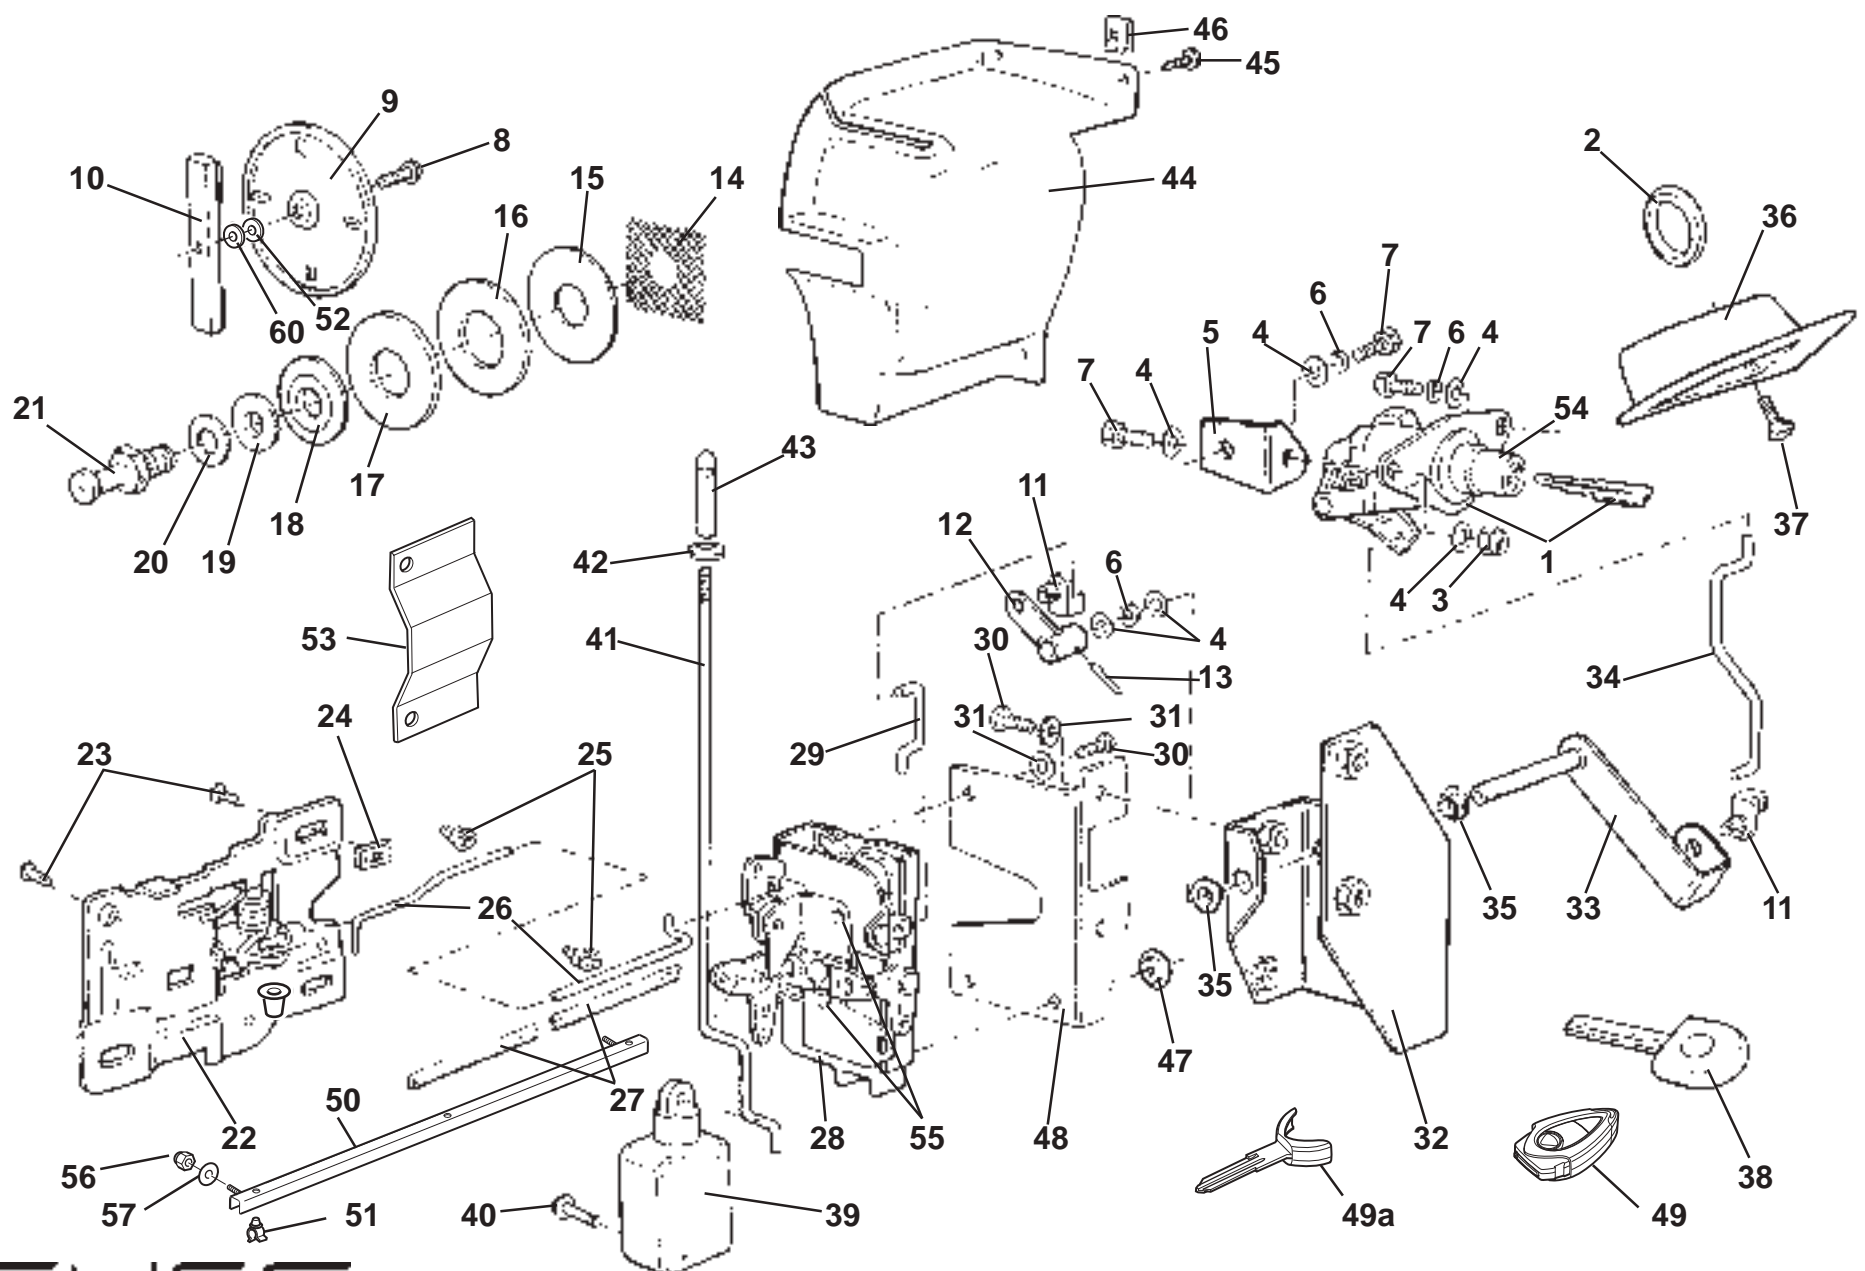

ELISE
10.17

Updated 3rd March 2014

Service Parts List

ELISE

Function Code 10.17 Door Latch Mechanism

<u>Dep</u>	<u>Part Description</u>	<u>Remarks</u>	<u>Option</u>	<u>Part Number</u>	<u>Qty</u>
01	Vehicle Lock Set, door, boot, steering, fuel & 2 key blades	(D-code) Order fuel cap & blank keys (see line 38). Send Notification alarm/lock replacement form to ASO	Up to VINs * see below	C117H0001F	1
01a	Vehicle Lock Set, door, boot, steering, fuel & 2 key blades	(L-code) Order fuel cap & blank keys (see line 38a). Send Notification alarm/lock replacement form to ASO	From VINs * see below D117H0001F R/B	A120H0006F	1
01b	Vehicle Lock Set, door, boot, steering, fuel & 2 key blades	(L-code) Order fuel cap & transmitter fob (see section 17.33a). Send Notification alarm/lock replacement form to ASO	'08MY	A120H0006F	1
02	Blanking Grommet, linkage access hole			A082B6057F	2
03	Nyloc Nut, M6, support bracket fix.			A075W3009Z	2
04	Washer, flat, M6 x 12.1 x 1.4, support brkt fix			A075W4013Z	12
05	Support Bracket, release button, LH			A117U0001F	1
05a	Support Bracket, release button, RH			A117U0002F	1
06	Washer, wavy, 0.25", support brkt. fix.			A075W4087F	6
07	Setscrew, M6 x 16, support brkt. fix.			A075W1028Z	6
08	Screw, M5 x 10, pozi, cover plate fix			A111W5223F	2
09	Reflector/Cover			A117M6026F	2
10	Fixing Strap, cover plate			A111U0095F	2

ELISE

Function Code: 10.17, Page: 1

Updated 3rd March 2014