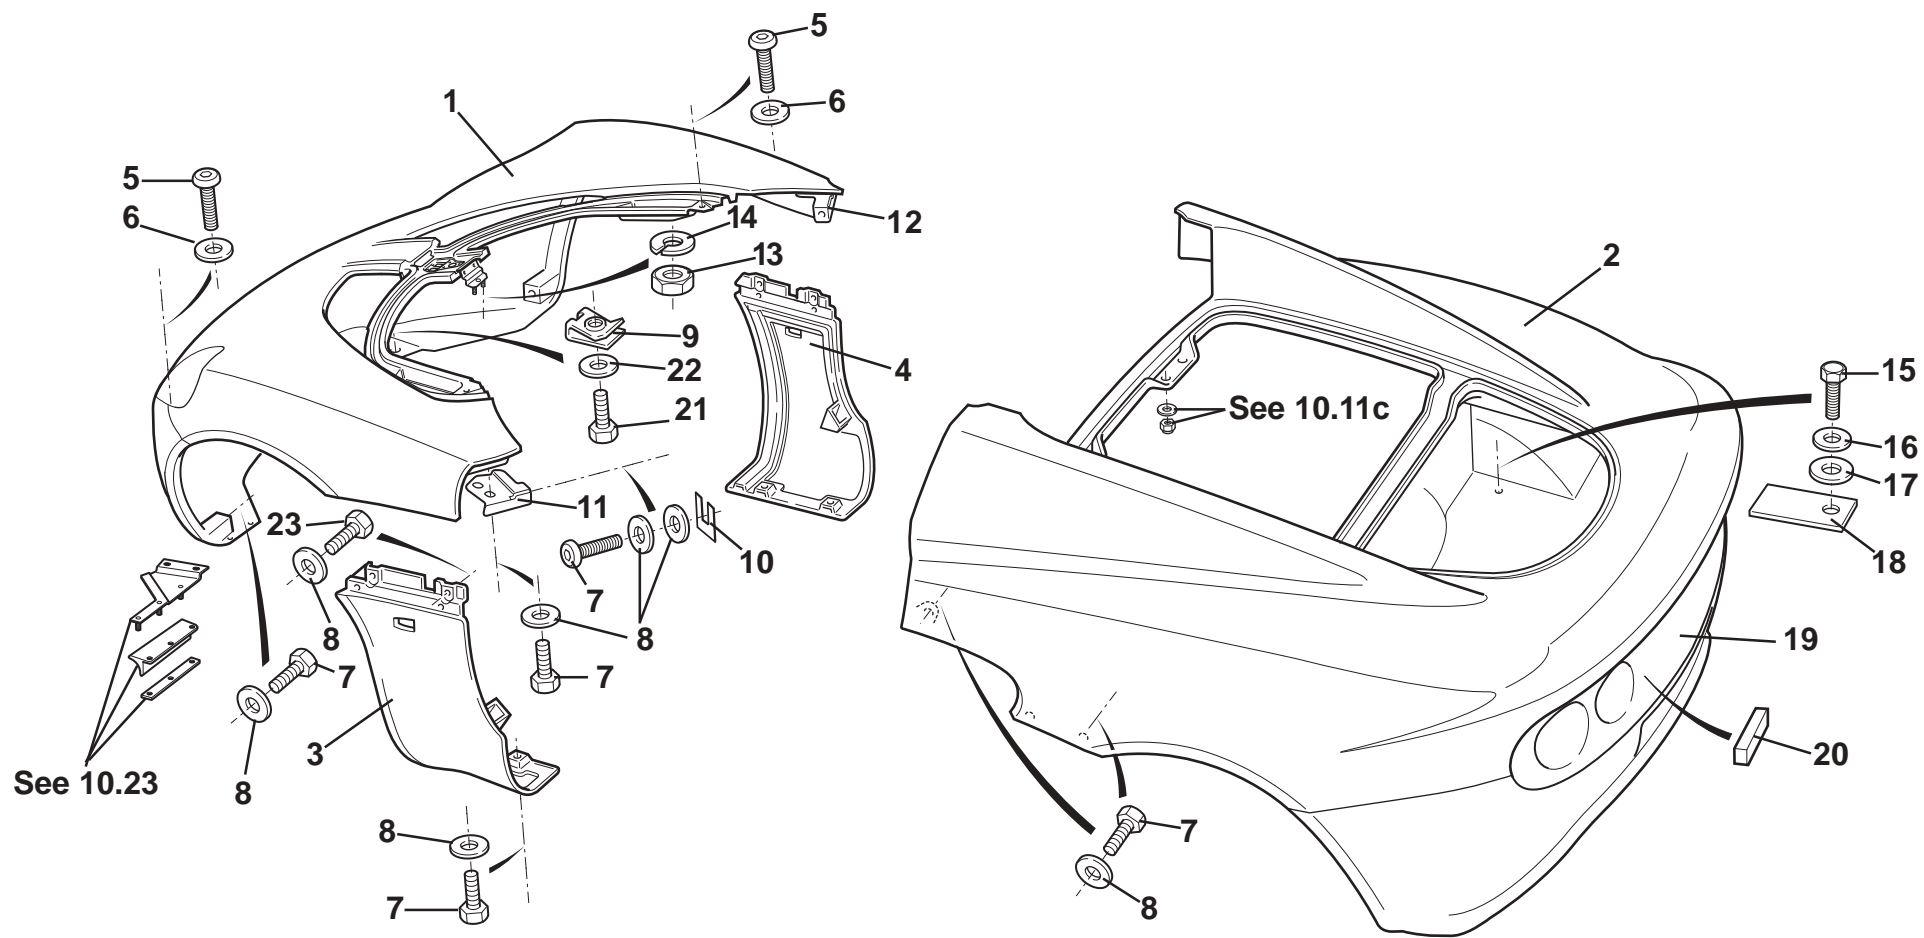

ELISE

10.01e

Updated 27th September 2012

Service Parts List **ELISE**

Function Code 10.01e Body: Front & Rear Clamshells & Fixings, Elise 2011 MY

<u>Dep</u>	<u>Part Description</u>	<u>Remarks</u>	<u>Option</u>	<u>Part Number</u>	<u>Qty</u>
01	Front Clamshell, euro	From Vin 11418 No plate plinth mountings change to bonded nut from stud see 12.07a	Primed	A120B0238K	1
01a	Front Clamshell, federal		Primed, USA/Canada	A121B0171K	1
02	Rear Clamshell, euro	See LSL598 (hole location guide) for cars fitted with rear spoiler	Primed	A120B0317K	1
02a	Rear Clamshell, federal	See LSL598 (hole location guide) for cars fitted with rear spoiler	Primed, USA/Canada	A121B0176K	1
02b	Rear Clamshell	Additional fixings for lightweight battery kit	Elise Club Racer '11 MY	A120B0467J	1
02c	Rear Clamshell, Korea		Primed	C121B0187J	1
03	Door Hinge Cover Panel, LH		Primed	A120B4059K	1
04	Door Hinge Cover Panel, RH		Primed	A120B4060K	1
05	Screw, M8 x 25, button hd., S/S, clamshell fixing			A111W7175F	6
06	Washer, flat, M8 x 21 x 1.6, clamshell fixing			A111W4176F	8
07	Screw, M6 x 16, hex. hd., clamshell fixing			A075W1028Z	15
08	Washer, flat, M6 x 18 x 1.0, clamshell fixing			B082W4018F	22
09	Spirenut, M6, clamshell to undertray			B100W6372F	3
10	Shim, front clamshell alignment, 0.5mm			A116B0460K	As req.
10a	Shim, front clamshell alignment, 1.0mm			A116B0461K	As req.
11	Bracket, front clamshell to 'A' post, LH			A120B4079F	1

ELISE

Function Code: 10.01e, Page: 1

Updated 31st May 2013