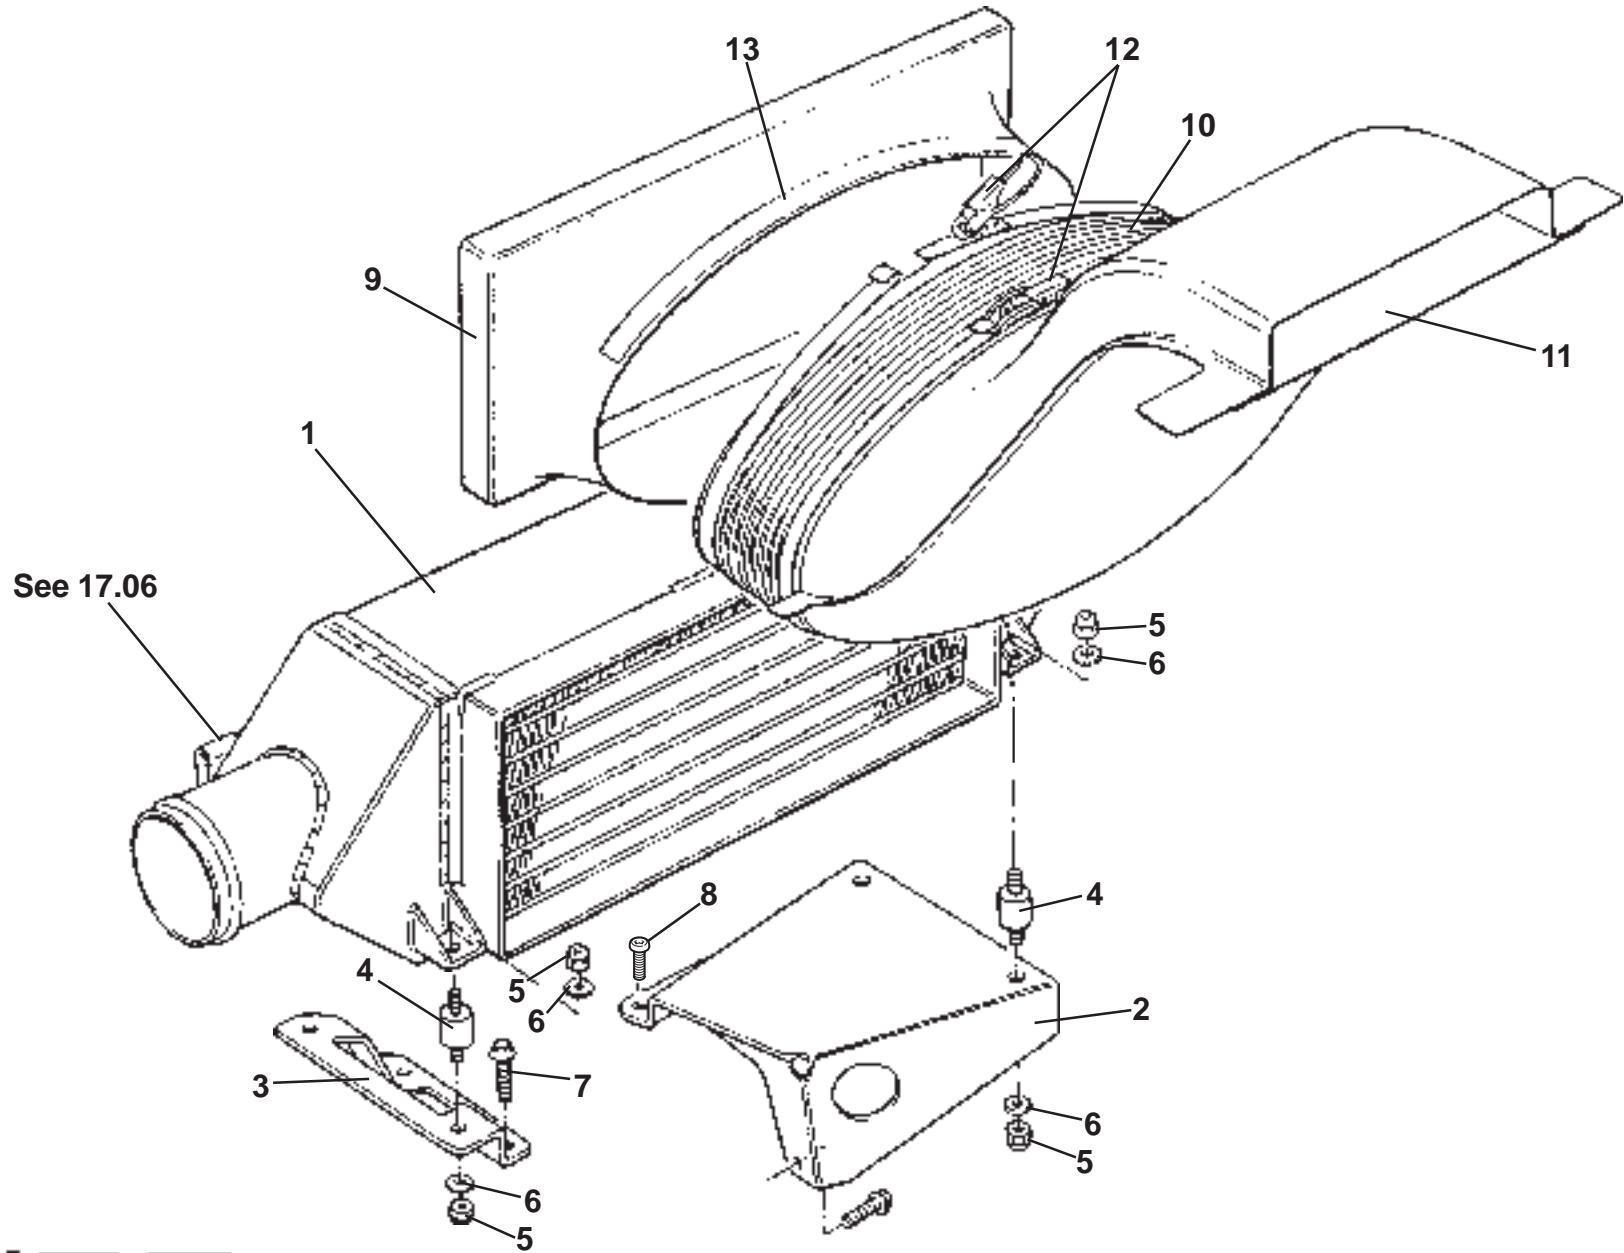

EXIGE
46.10a

2010/01

Service Parts List

Function Code 46.10a Intercooler & Ducting

<u>Dep</u>	<u>Part Description</u>	<u>Remarks</u>	<u>Option</u>	<u>Part Number</u>	<u>Qty</u>
01	Intercooler		Exige S	A128L0008F	1
01a	Intercooler		Cup 255/260	A127E0028F	1
02	Bracket, intercooler mounting, LH			B128L0011F	1
02a	Bracket, intercooler mounting, LH		Cup 255/260	ALS3E0171F	1
03	Bracket, intercooler mounting, RH			A128L0010F	1
03a	Bracket, intercooler mounting, RH		Cup 255/260	ALS3E0170F	1
04	Isolation Bush, cooler to brackets			A128L0012F	4
05	Nyloc Nut, bush fix.			A075W3010Z	8
06	Washer, flat, bush fix.			A111W4175F	8
07	Screw, M8 x 20, flg. hex. hd., brackets fixing			A116W5246F	3
08	Screw, M6 x 16, torx pan hd., bracket to cam cover			A117W2213F	1
09	Duct, bellows to chargecooler			A128E0022K	1
09a	Insert Strip, 762mm, duct reinforcing	Not illus., bonded to duct		A128U0012K	1
09b	Duct, bellows to chargecooler		Cup 255/260	ALS3E0175F	1
10	Sealing Bellows, intercooler to duct			A128E0023F	1
11	Duct, roof panel to bellows			A128B0011J	1
11a	Insert Strip, 748mm, duct reinforcing	Not illus., bonded to duct		A128U0013K	1
12	Retaining Clamp, bellows		A128W6806F R/B	A128W6853F	2