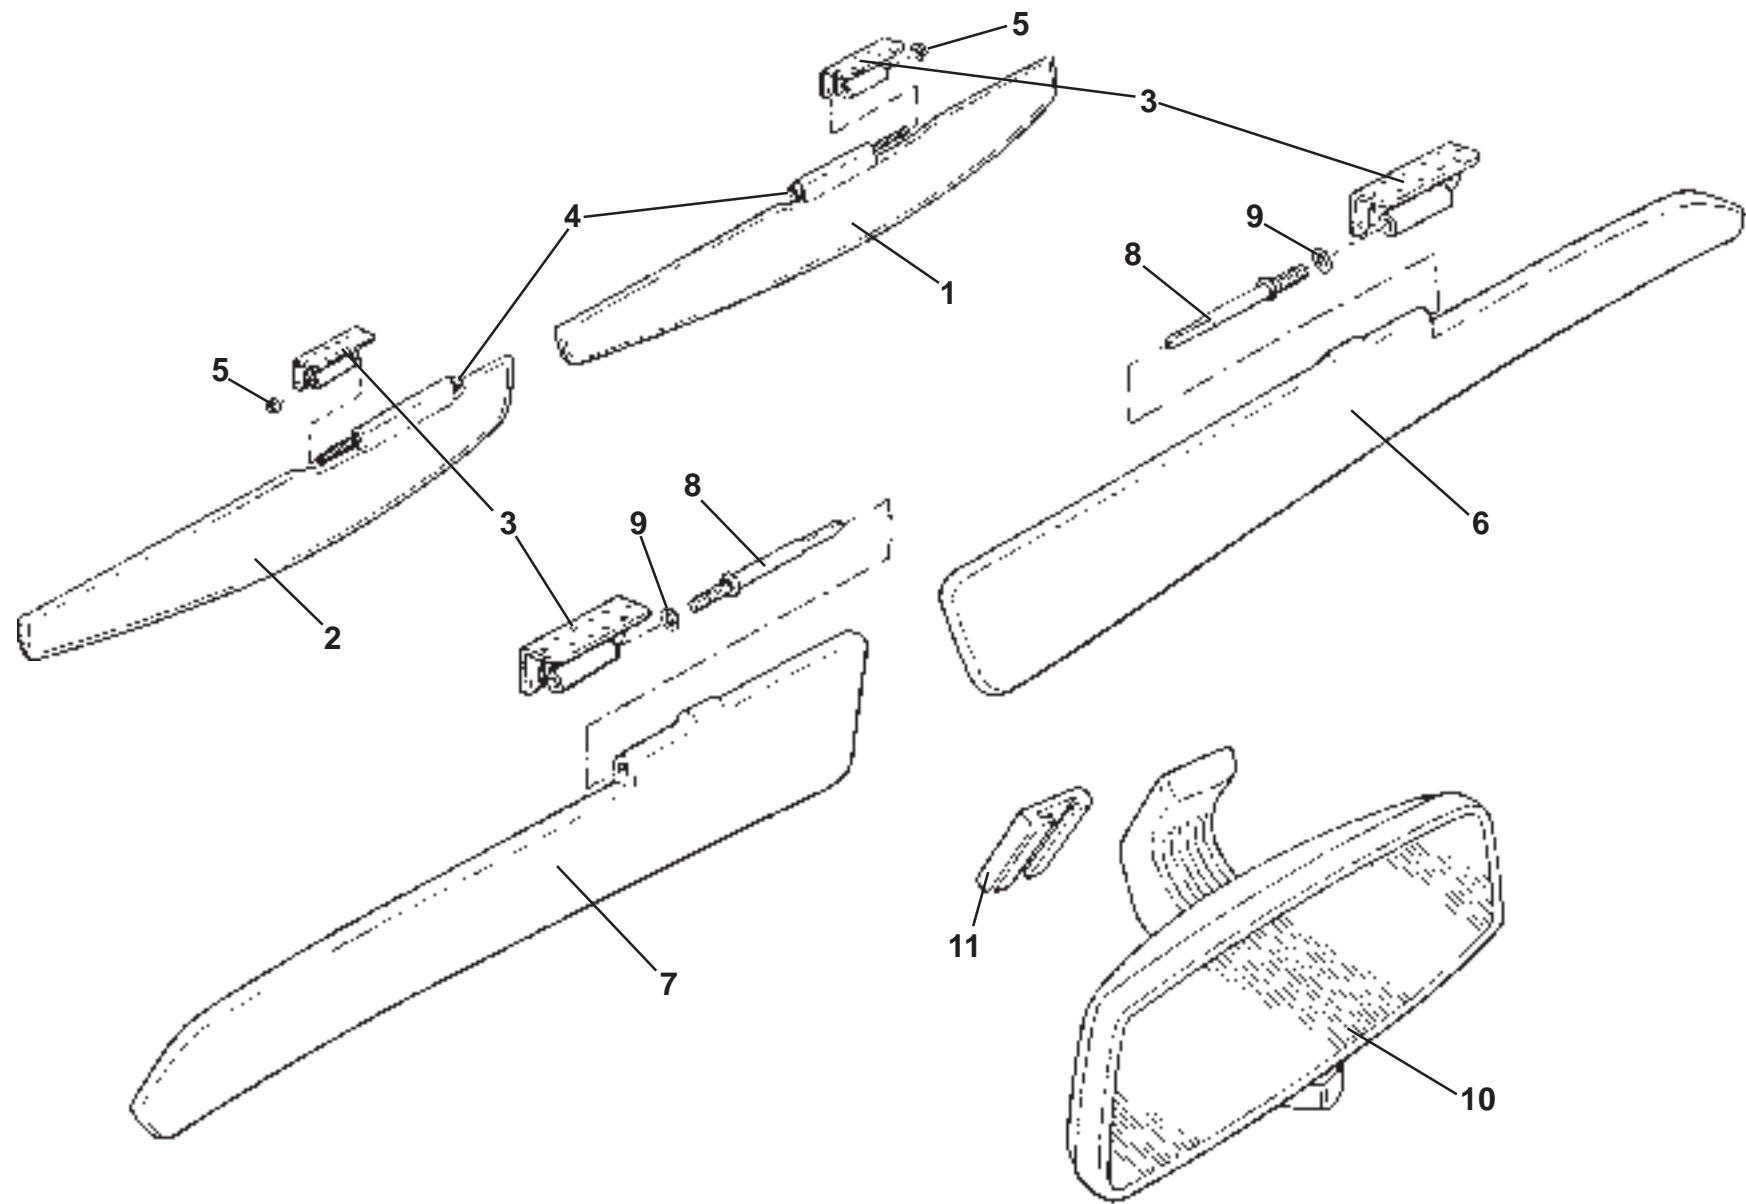

ELISE
15.05

Service Parts List **ELISE**

Function Code 15.05 Interior Driving Mirror & Sunvisors

<u>Dep</u>	<u>Part Description</u>	<u>Remarks</u>	<u>Option</u>	<u>Part Number</u>	<u>Qty</u>
01	Sun Visor, driver, RHD, cloth	Includes screw, item 4		A117V0516J	1
01a	Sun Visor, driver, LHD, cloth	Includes screw, item 4		A117V0518J	1
02	Sun Visor, passenger, RHD, cloth	Includes screw, item 4		A117V0517J	1
02a	Sun Visor, passenger, LHD, cloth	Includes screw, item 4		A117V0519J	1
03	Bracket, visor to header rail			B117U0419F	2
04	Screw, M8 x 100, cap hd., visor to bracket			A117W7210F	2
05	Nut, M8, Kaylock, visor to bracket			A100C6022F	2
06	Sun Visor, driver, RHD, leather			A117V0710J	1
06a	Sun Visor, driver, LHD, leather			A117V0711J	1
07	Sun Visor, passenger, RHD, leather			A117V0712J	1
07a	Sun Visor, passenger, LHD, leather			A117V0713J	1
08	Pivot Pin, M8, sun visor			A117U0468F	2
09	Washer, M8, shakeproof, pin to bracket			A075W4048Z	2
10	Mirror, interior rear view, 26 cm wide	Use plinth item 11	Prior to '07 MY	A117U6016F	1
10a	Mirror, interior rear view, 22 cm wide	Use plinth item 11a	'07 MY	A120U6009F	1
11	Mounting Plinth, interior mirror	For mirror item 10	Prior to '07 MY	A116U0204F	1
11a	Mounting Plinth, interior mirror	For mirror item 10a	'07 MY	A120U6010F	1
12	Adhesive Kit, mirror mounting plinth	Not illustrated		A116U0194F	1

ELISE

Function Code: 15.05, Page: 1

Updated 1st May 2013