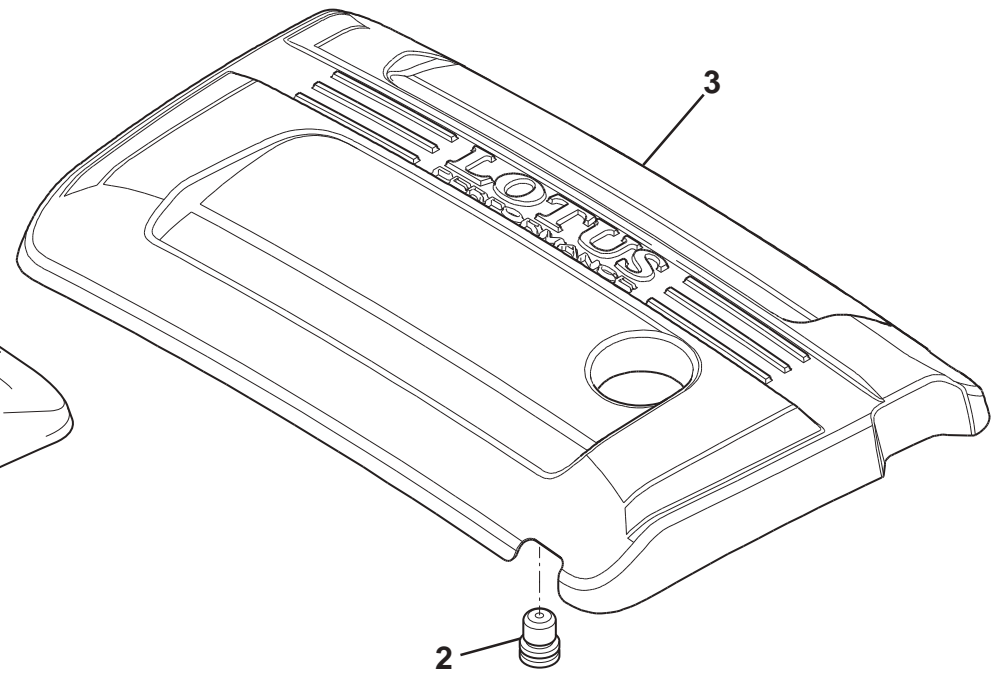

ELISE

10.13a

Updated 6th June 2012

Service Parts List **ELISE**

Function Code 10.13a Engine Compartment Cover, Elise 2011 MY, 1ZR, 2ZR

<u>Dep</u>	<u>Part Description</u>	<u>Remarks</u>	<u>Option</u>	<u>Part Number</u>	<u>Qty</u>
01	Engine Cover Panel		1ZR	A120B0256F	1
02	Isolator, cover mounting	For fixings see, 40.07e , 42.07e & 4209b	1ZR, 2ZR	B120B0291F	4
03	Engine Cover Panel	For fixings see, 40.07e , 42.07e & 4209b	2ZR	A120E0167F	1

ELISE

Function Code: 10.13a, Page: 1

Updated 27th february 2013