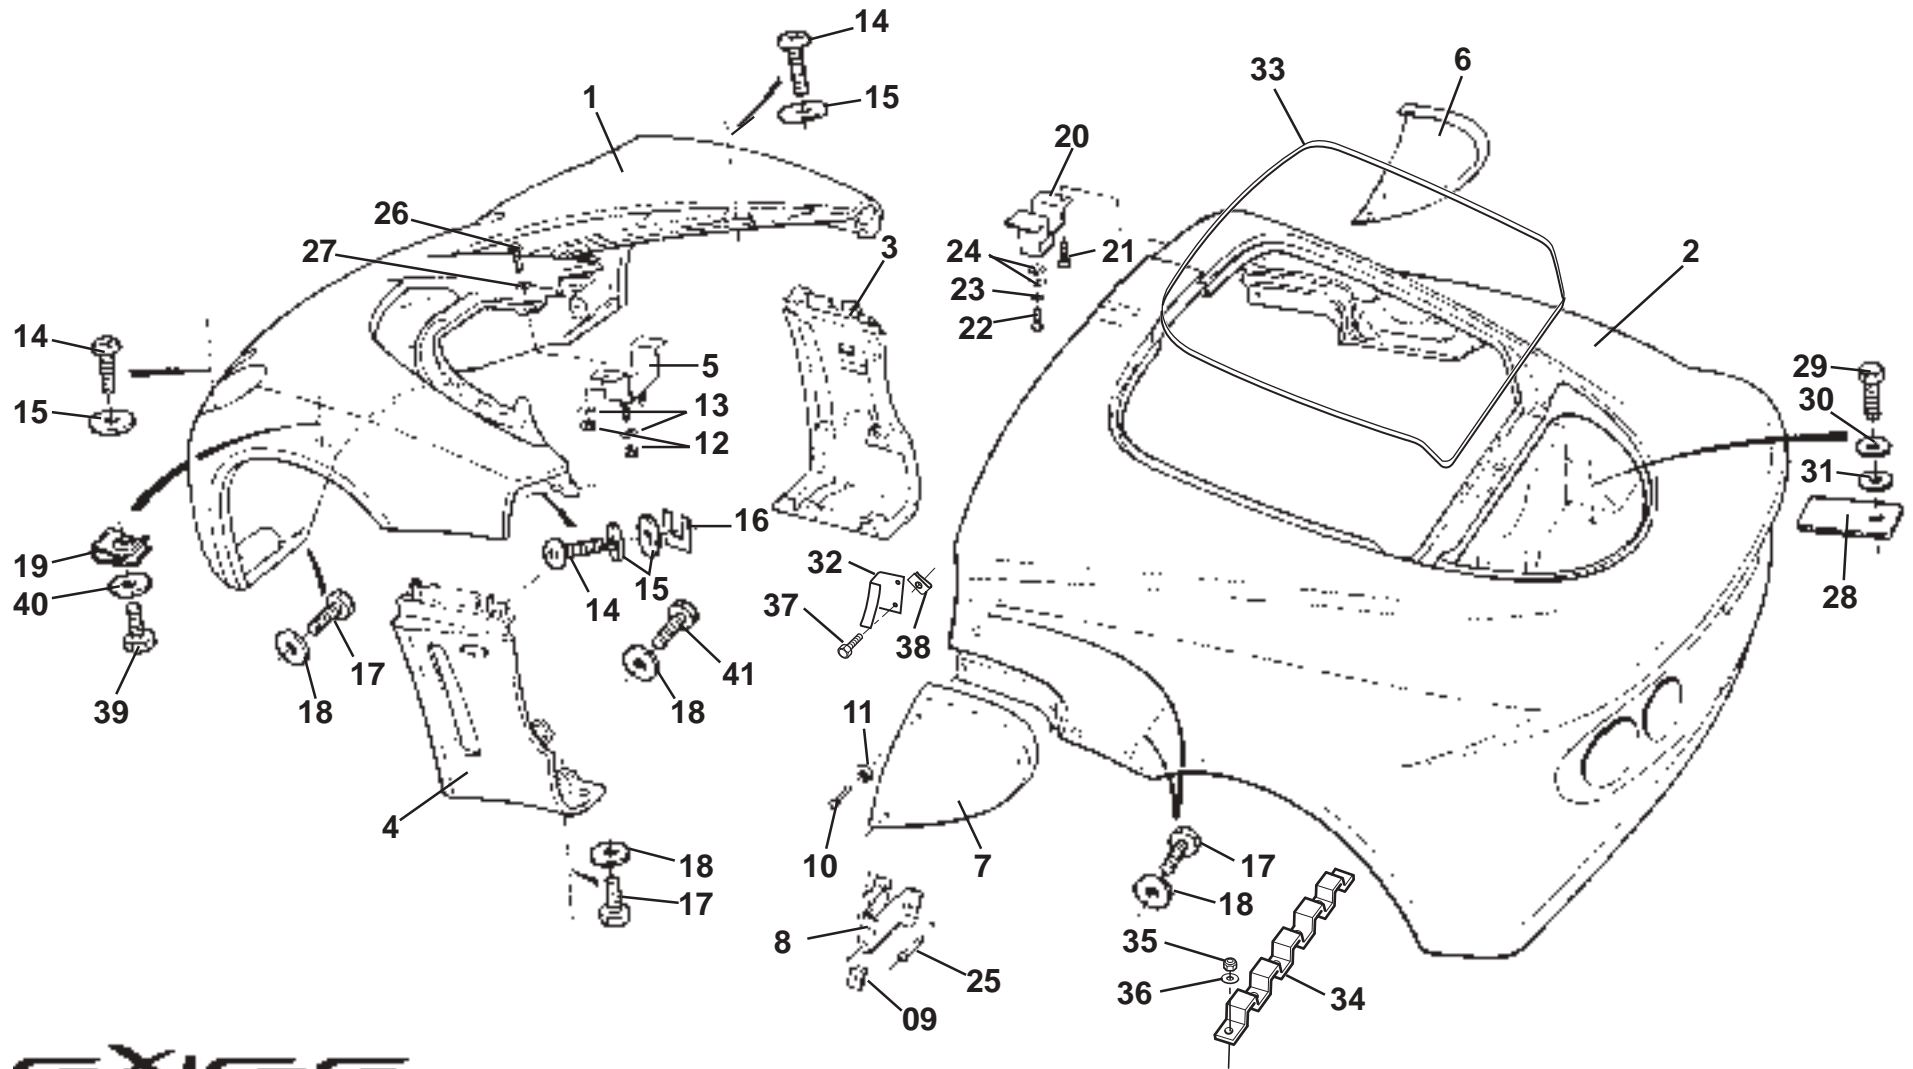

ELISE

Function Code: 10.01e, Page: 1

Updated 31st May 2013

Function Code 10.01e Body: Front & Rear Clamshells & Fixings, Elise 2011 MY

<u>Dep</u>	<u>Part Description</u>	<u>Remarks</u>	<u>Option</u>	<u>Part Number</u>	<u>Qty</u>
12	Bracket, front clamshell to 'A' post, RH			A120B4080F	1
13	Nut, M6, clamshell centre fixing			A075W3020Z	2
14	Washer, spring, M6, clamshell centre			A075W4035F	2
15	Screw, M6 x 35, bootbox to subframe			A075W1033Z	4
16	Washer, flat, M6 x 25 x 1.4, S/S, bootbox to subframe			A082W4131F	4
17	Washer, neoprene, 25 x 3mm, bootbox to subframe			A111U6055F	4
18	Shim, boot floor to subframe, 1.0mm			A116B0423K	As req.
18a	Shim, boot floor to subframe, 2.0mm			A116B0424K	As req.
19	Transom Panel	Retained by lamp fixings		A120B0271F	1
20	Foam Strip. self adhesive	Between clam. & transom, cut to fit		A054B6110V	As req.
21	Screw M5 x16 hex hd s/s			A111W1163F	5
22	Washer Flat 3/16 x 3/4 x 16g s/s			B075W4009Z	5
23	Screw, M6 x 12, hex. hd., clamshell fixing	Front clam. to cover panel		A075W1027Z	4