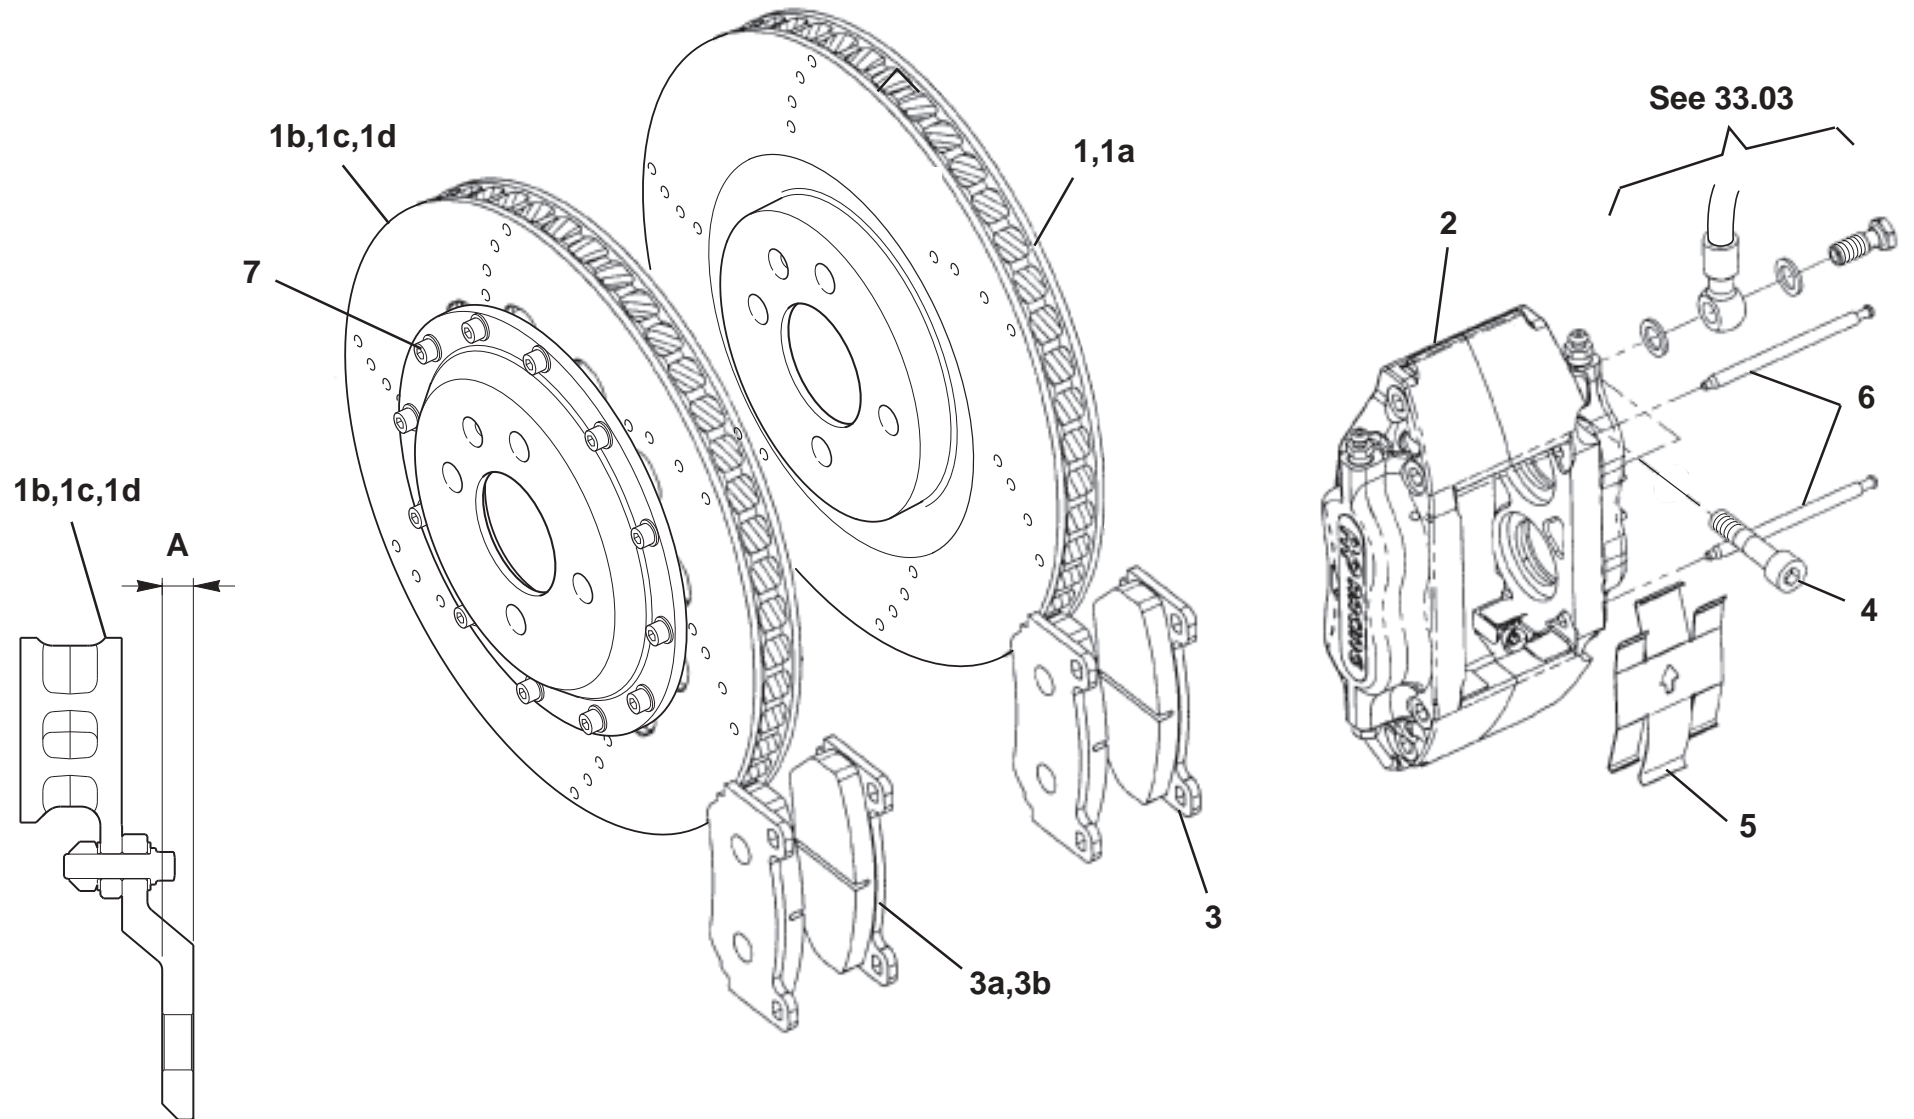

Function Code 33.01 Brake Discs, Calipers, & Parking Brake Assembly

<u>Dep</u>	<u>Part Description</u>	<u>Remarks</u>	<u>Option</u>	<u>Part Number</u>	<u>Qty</u>
10	Nipple Cover, front brake bleed			A111J6029F	2
11	Bolt, M10 x 65, cap hd., front caliper fixing			A111W7144F	4
12	Bolt, M10 x 80, hex. hd., rear caliper fixing			B082W1113F	2
13	Bolt, M8 x 60, cap hd., rear caliper fixing	Black finish		A111W1166F	2
14	Washer, flat, M10 x 20.5, rear caliper upper fixing bolt			A075W4024Z	2
15	Sliding Pin Bush Kit, rear calipers	Includes sleeves, boots & seals		A082J6162S	2
16	Buffer, front brake pads	Self adhesive to caliper		A111J6030S	4
17	Piston Retraction Tool, rear calipers	Not illustrated		T000T1242F	1

See 33.03