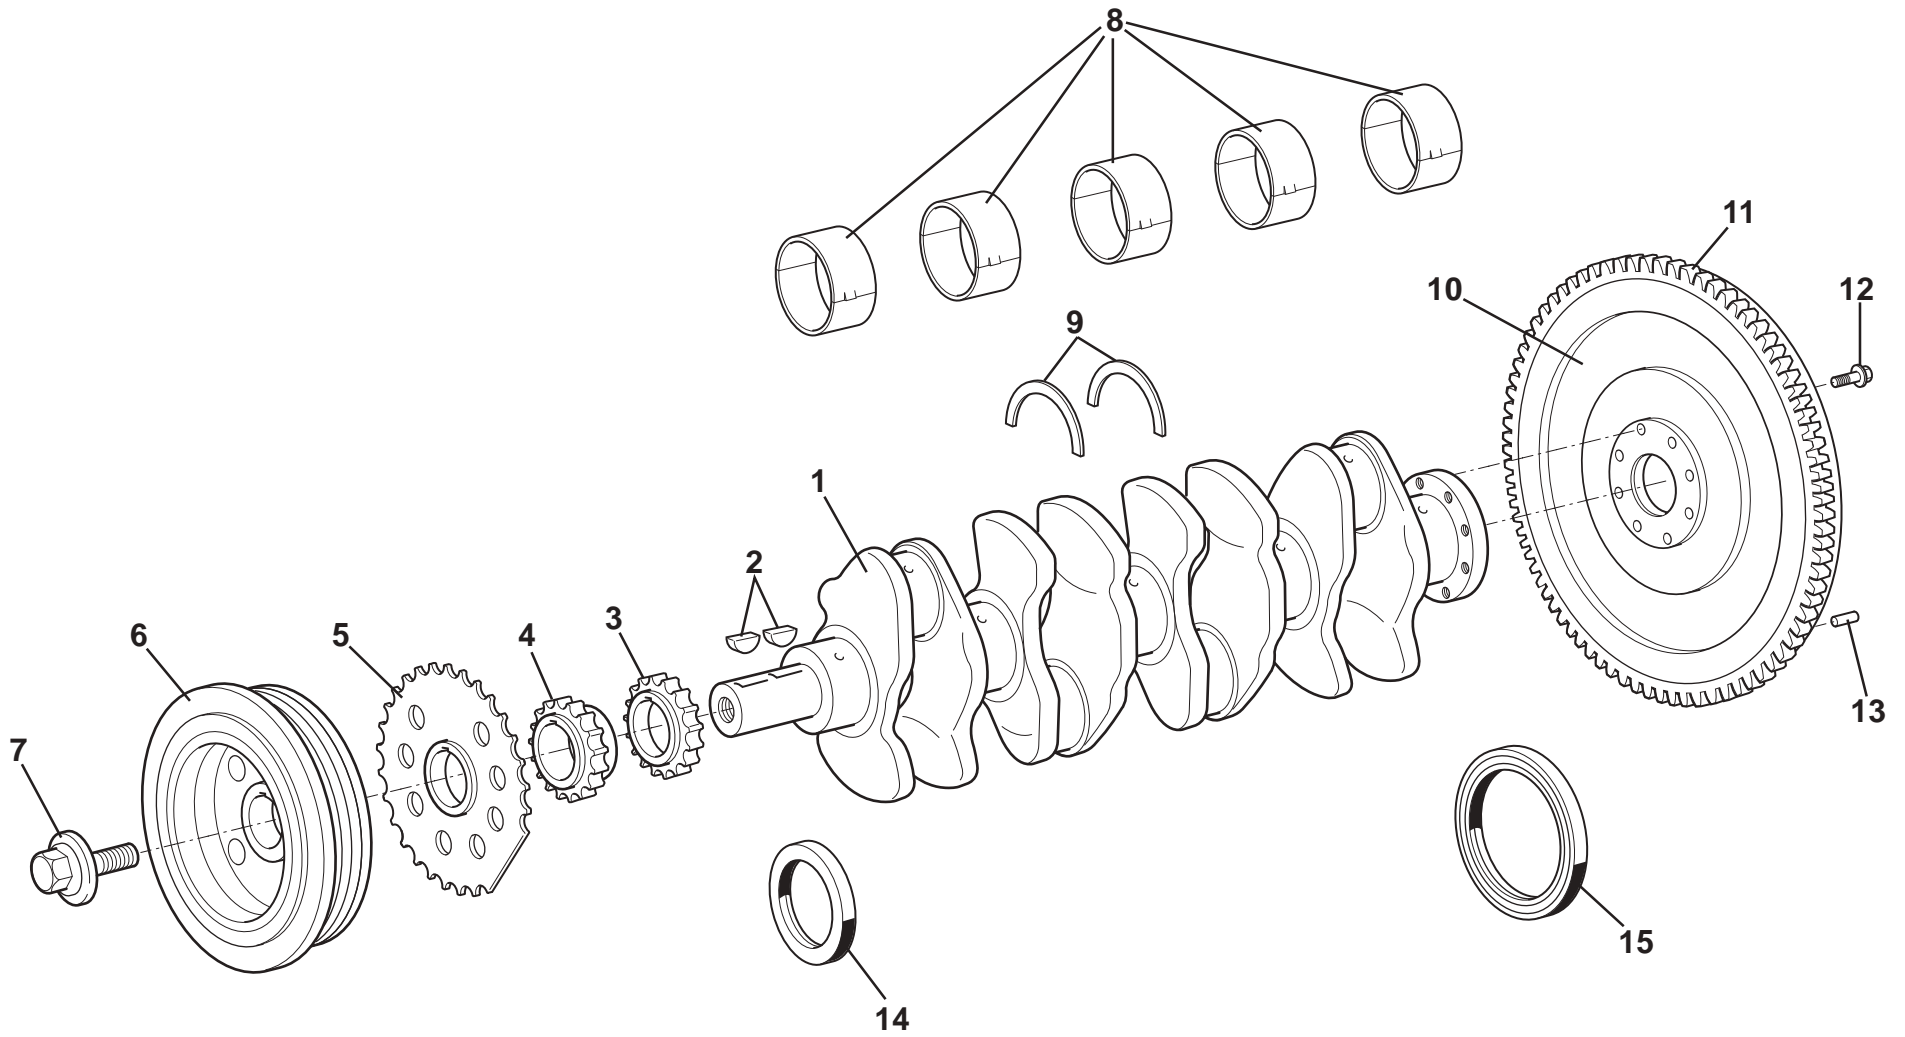

ELISE

40.11c

Updated 12th May 2010

Service Parts List **ELISE**

Function Code 40.11c Crankshaft, Bearings, Flywheel, Elise 2011 MY, 1ZR, 2ZR

<u>Dep</u>	<u>Part Description</u>	<u>Remarks</u>	<u>Option</u>	<u>Part Number</u>	<u>Qty</u>
01	Crankshaft	Includes keys	1ZR	A120E7143S	1
01a	Crankshaft	Includes keys	2ZR	A120E6608S	1
02	Woodruff Key, crankshaft to pulley & sprockets			A120E7248S	2
03	Drive Sprocket, oil pump			A120E7148S	1
04	Drive Sprocket, timing chain			A120E7149S	1
05	Plate, crank angle sensor			A120E7195S	1
06	Pulley, auxiliary drive belt			A120E7145S	1
07	Bolt, with washer, pulley to crankshaft			A120E7239S	1
08	Main Bearing Set, size 1 (pair)*		1ZR	A120E7119S	5
08a	Main Bearing Set, size 2 (pair)*		1ZR	A120E7120S	5
08b	Main Bearing Set, size 3 (pair)*		1ZR	A120E7121S	5
08c	Main Bearing Set, size 4 (pair)*		1ZR	A120E7122S	5
08d	Main Bearing Set, size 1 (upper)*		2ZR	A120E6609S	5
08e	Main Bearing Set, size 2 (upper)*		2ZR	A120E6610S	5
08f	Main Bearing Set, size 3 (upper)*		2ZR	A120E6611S	5
08g	Main Bearing Set, size 4 (upper)*		2ZR	A120E6612S	5
08h	Main Bearing Set, size 1 (lower)*		2ZR	A120E6613S	5
08i	Main Bearing Set, size 2 (lower)*		2ZR	A120E6614S	5

ELISE

Function Code: 40.11c, Page: 1

Updated 4th April 2013