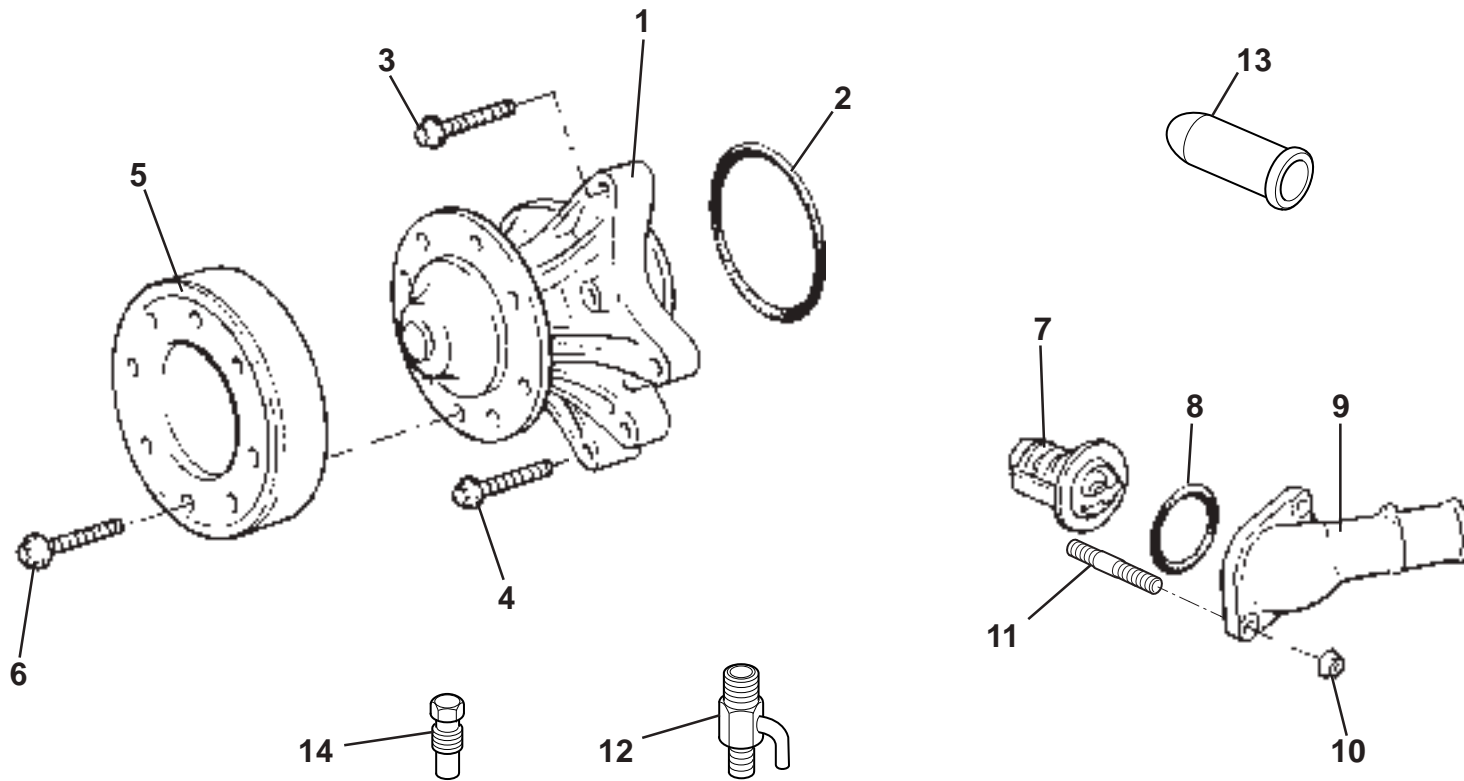

ELISE

40.13

Updated 16th January 2013

Service Parts List **ELISE**

Function Code 40.13 Water Pump Assembly, Thermostat

<u>Dep</u>	<u>Part Description</u>	<u>Remarks</u>	<u>Option</u>	<u>Part Number</u>	<u>Qty</u>
01	Water Pump Assembly, 2ZZ	A120E6298S R/B, order bolts, items 3a and 6a	111R, Elise R, Exige	A120E6498S	1
01a	Water Pump Assembly, 1ZZ	Includes pulley	Elise S, '07 MY	A131E6116S	1
02	Seal, 'O' ring, pump to block		111R, Elise R, Exige	A120E6300S	1
02a	Seal, 'O' ring, pump to block		Elise S, '07 MY	A131E6162S	1
03	Bolt, long, pump to block, 2ZZ	For pump A120E6298S	Elise 111R, Exige	A120E6136S	2
03a	Bolt, short, pump to block	For pump A120E6498S + 1ZZ	111R, Elise R, S, Exige	A120E6500S	2
04	Bolt, short, pump to block		Common	A120E6272S	4
05	Pulley, water pump, 2ZZ		111R, Elise R, Exige	A120E6301S	1
06	Bolt, long, pulley to pump, 2ZZ	For pump A120E6298S	111R, Elise R, Exige	A120E6302S	4
06a	Bolt, short, pulley to pump, 2ZZ	For pump A120E6498S	111R, Elise R, Exige	A120E6499S	4
07	Thermostat, 2ZZ		111R, Elise R, Exige	A120E6315S	1
07a	Thermostat, 1ZZ		Elise S, '07 MY	A131E6123S	1
08	Gasket, thermostat to cover		Common	A120E6314S	1
09	Inlet Housing, coolant to thermostat, 2ZZ		111R, Elise R, Exige	A120E6313S	1
09a	Inlet Housing, coolant to thermostat, 1ZZ		Elise S, '07 MY	A131E6122S	1
10	Nut, cover to block, 2ZZ		111R, Elise R, Exige	A120E6468S	2
10a	Nut, cover to block, 1ZZ		Elise S, '07 MY	A131E6234S	2
11	Stud, cover to block		Common	A120E6172S	2

ELISE

Function Code: 40.13, Page: 1

Updated 16th January 2013