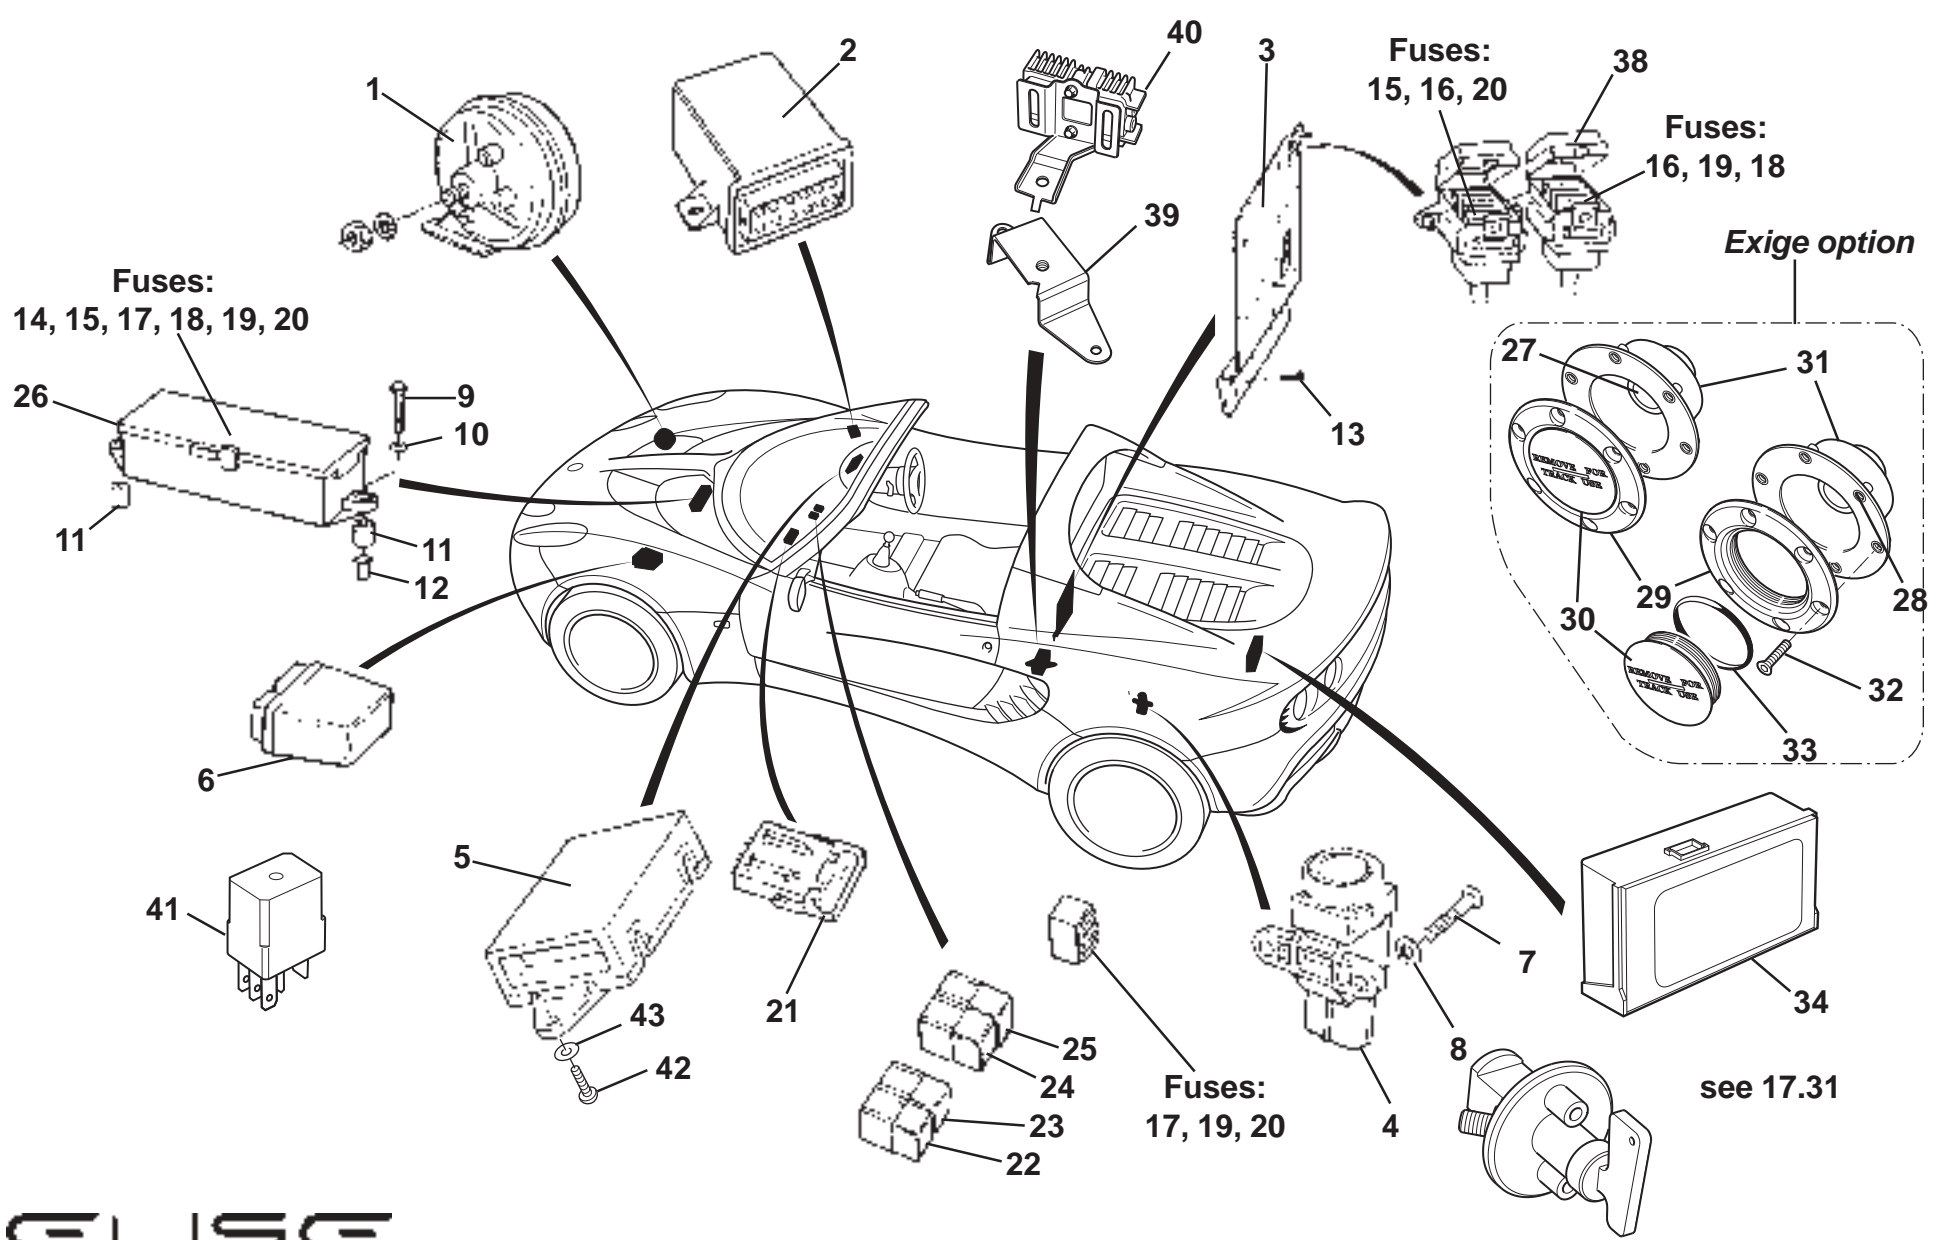

ELISE
17.03

Updated 31st May 2013

Service Parts List **ELISE**

Function Code 17.03 Horn, Inertia Switch, Modules, Fuses & Relays

<u>Dep</u>	<u>Part Description</u>	<u>Remarks</u>	<u>Option</u>	<u>Part Number</u>	<u>Qty</u>
01	Horn 'Low ' Note			A100M6031F	1
01a	Horn 'Hi ' Note	Includes bracket		A120B6076F	1
02	Module, central door locking		Prior to '08 MY	A116M6048F	1
02a	Module, central door locking, PFK		From '08 MY	A132M0118F	1
03	Mounting Plate, ECM/electrical components		Prior to '06 MY	B120M0010F	1
03a	Mounting Plate, ECM/electrical components		'06 MY	A120M0027F	1
03b	Mounting Plate, ECM/electrical components		Exige supercharged	B128M0002F	1
03c	Mounting Plate, ECM/electrical components		2ZR	B121M0052F	1
04	Inertia switch			A082M6598F	1
05	Switch Controller		C117M0008F R/B	D117M0008F	1
06	Fan Control Module		A117M0038F R/B	B117M0038F	1
06a	Bracket, fan module retention	Not illustrated		A117M0106F	1
07	Screw, M5 x 16, pan hd. pozi.			A082W5107F	2
08	Washer, flat, M5 x 10 x 1.0			A075W4011Z	7
09	Screw, M5 x 16, button hd. fuse box fixing			A116W5281F	2
10	Washer flat, 3/16", S/S, fuse box fixing			A075W4009Z	2
11	Spacer, fuse box to wheelarch			A111U0368F	2
12	Rawlnut, M5, fuse box to wheelarch			A075W6074F	2

ELISE

Function Code: 17.03, Page: 1

Updated 31st May 2013