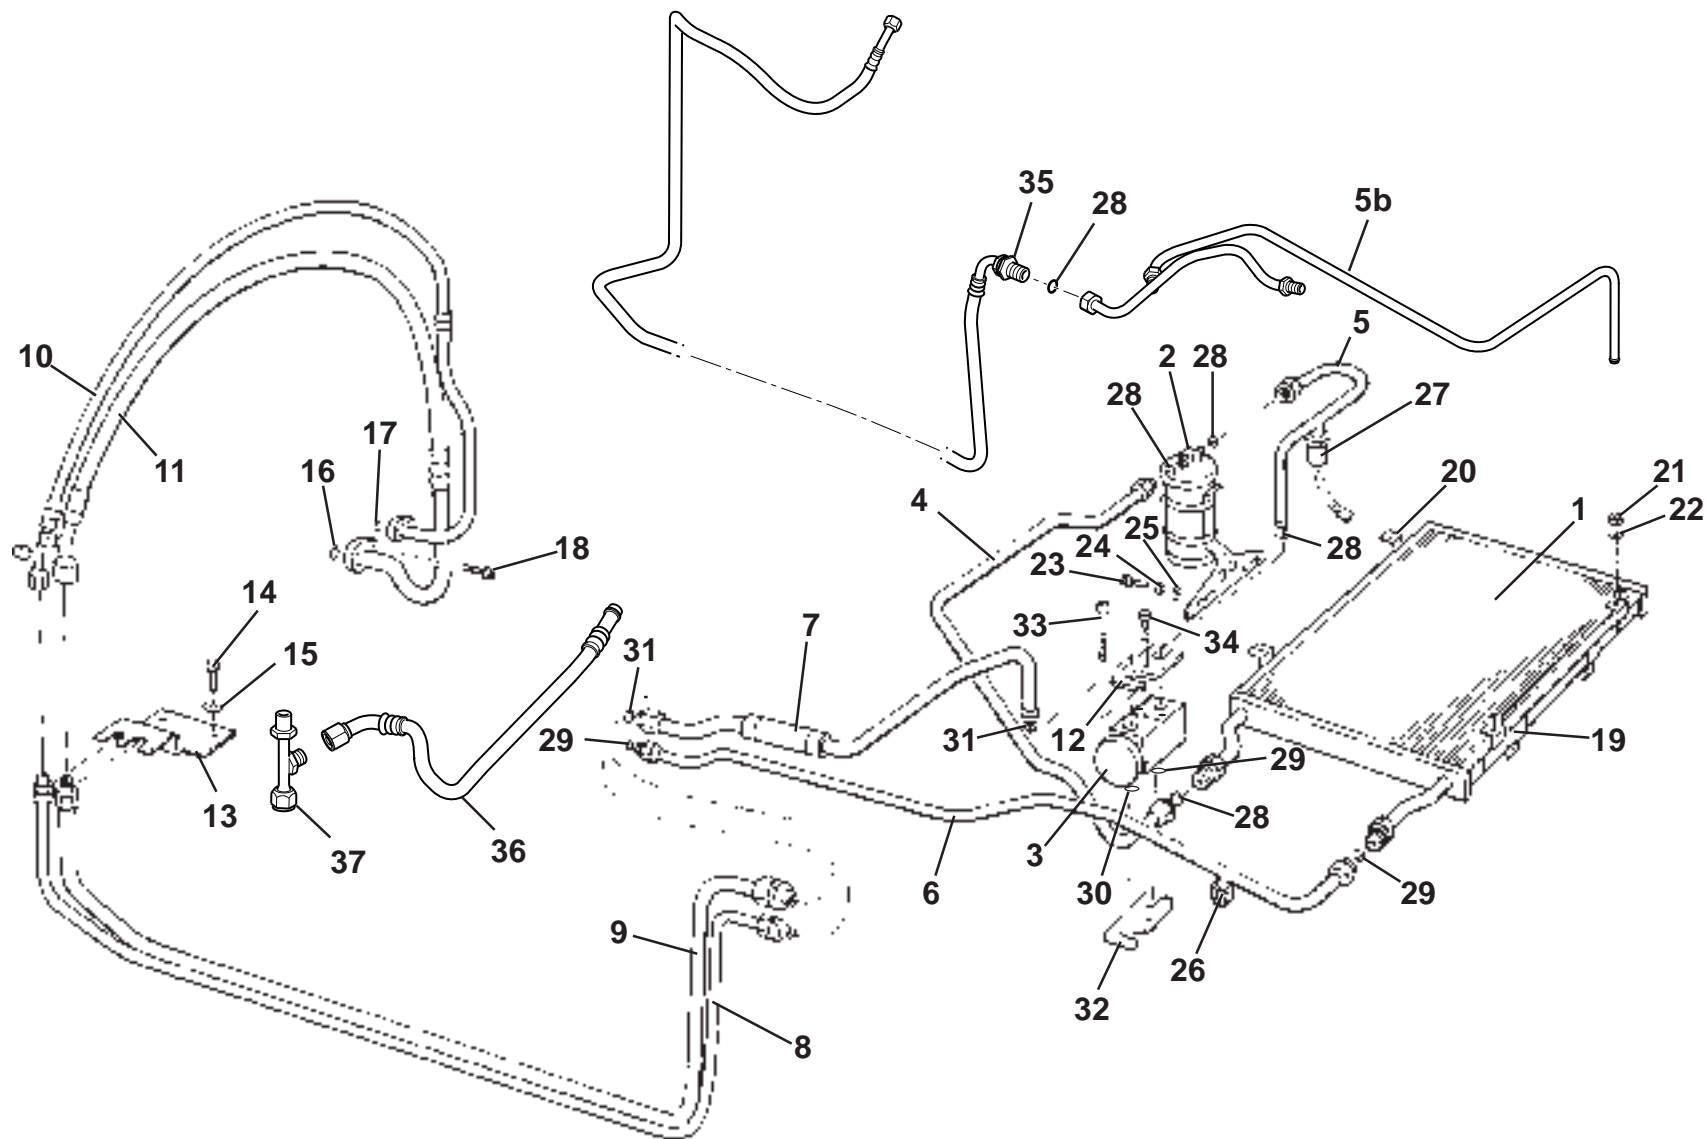

ELISE

18.03

Updated 1st May 2014

Service Parts List

Function Code 18.03 AC Components, Pipes, Hoses

<u>Dep</u>	<u>Part Description</u>	<u>Remarks</u>	<u>Option</u>	<u>Part Number</u>	<u>Qty</u>
01	Condenser, Sanden	Cylindrical tanks*	All replacements	A117P0042H	1
01a	Condenser, Tripac		Gulf States	A117P0130H	1
02	Receiver Drier/Bracket Assembly			A117P0060F	1
02a	Receiver Drier Assembly		Gulf States	A120P6007F	1
02b	Bracket, receiver drier assembly		Gulf States	A120P0162F	1
02c	Bracket stud Plate, receiver drier assembly		Gulf States	A120P0163F	1
03	Expansion Valve		1ZZ, 2ZZ	A117P0122S	1
03a	Expansion Valve		1ZR, 2ZR	A132P0107H	1
04	Refrigerant Pipe, receiver drier to condenser, LHD			A120P0007F	1
04a	Refrigerant Pipe, receiver drier to condenser, RHD			A120P0006F	1
04b	Refrigerant Pipe, receiver drier to condenser		Gulf States	A120P0152F	1
05	Refrigerant Pipe, receiver drier to expansion valve, LHD			A120P0005F	1
05a	Refrigerant Pipe, receiver drier to expansion valve, RHD			A117P0049F	1
5b	Refrigerant Pipe, receiver drier to TXV & bodyside		Gulf States	A120P0151F	1
06	Refrigerant Pipe, condenser to sill connection			A117P0051F	1
06a	Refrigerant Pipe, condenser to sill connection		Gulf States	A120P0177F	1
07	Refrigerant Pipe, expansion valve to sill connection, LHD			A120P0009F	1
07a	Refrigerant Pipe, expansion valve to sill connection, RHD			A120P0008F	1