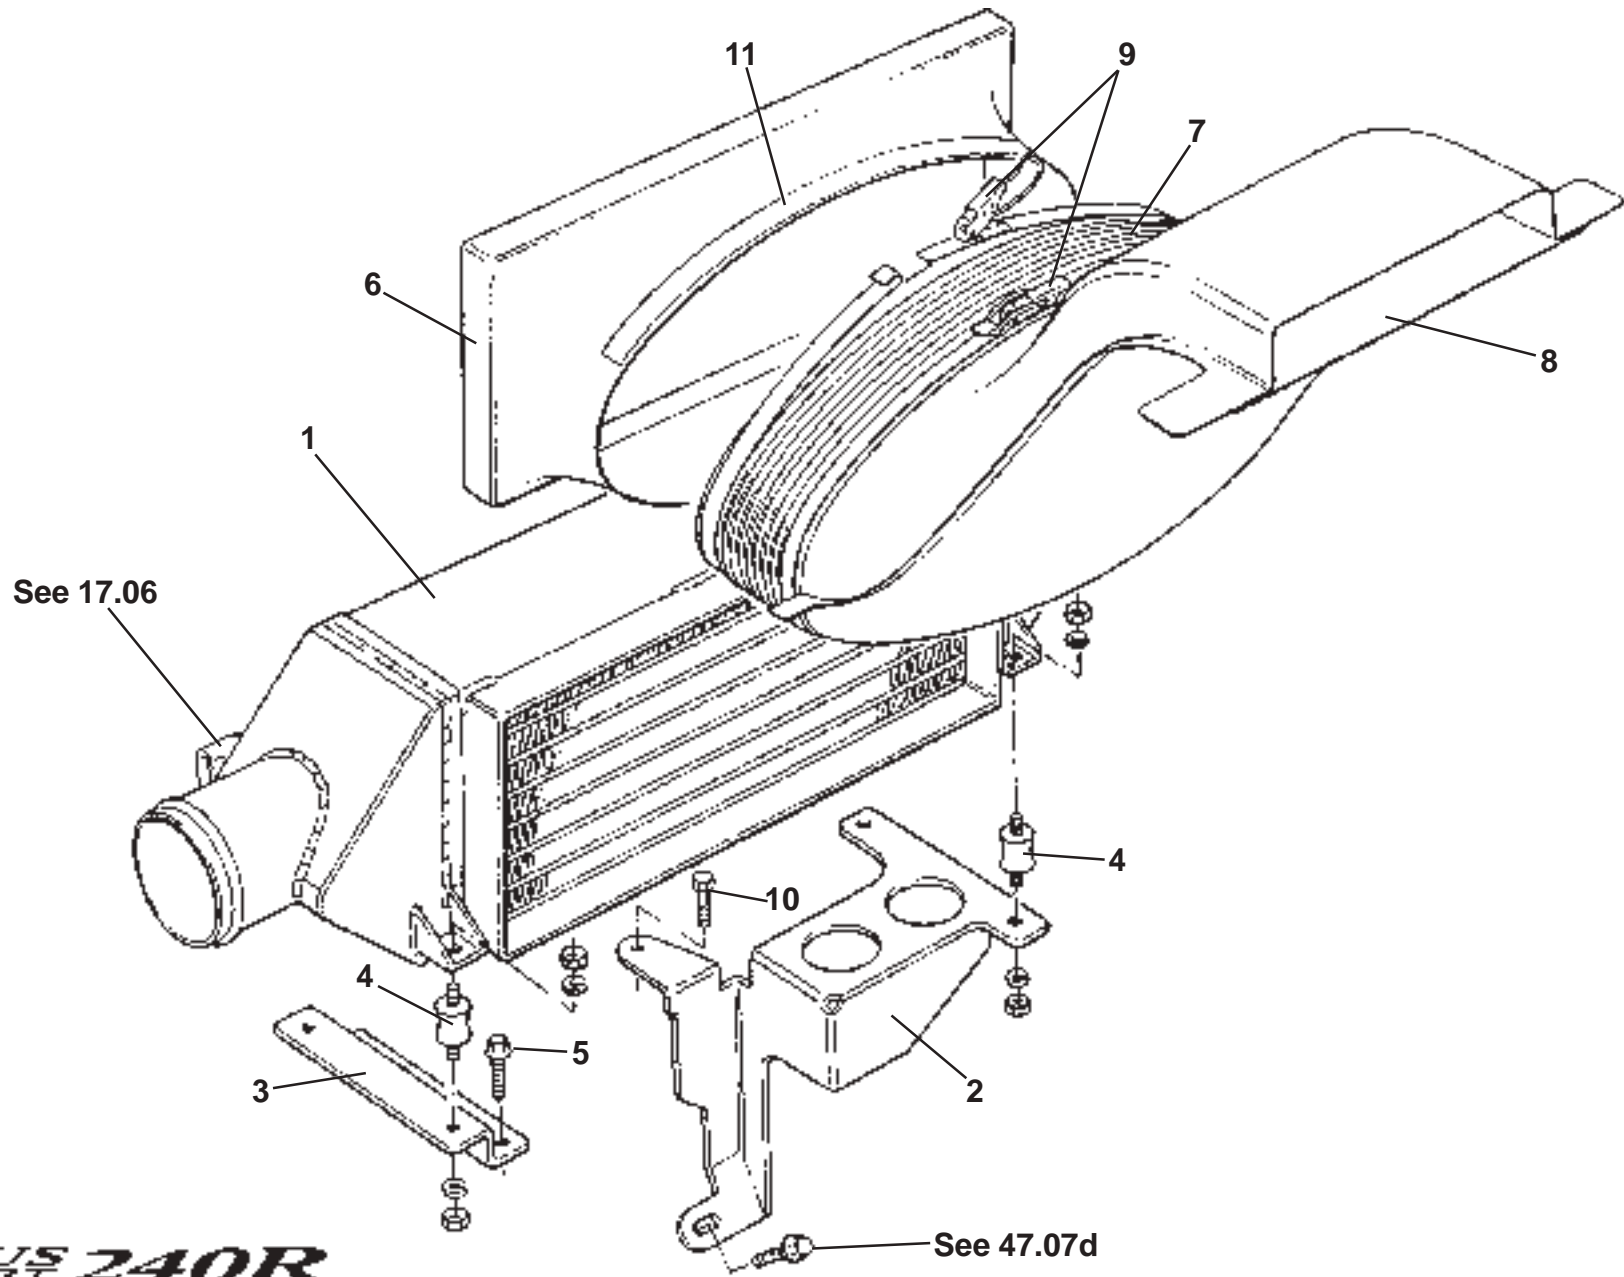

Function Code 42.09 Supercharger

<u>Dep</u>	<u>Part Description</u>	<u>Remarks</u>	<u>Option</u>	<u>Part Number</u>	<u>Qty</u>
18	Stud, M8, throttle body fixing			B111E6081S	1
19	Nut, flange, M8, throttle body fixing			A120E6327S	1
20	Bolt, M8 x 55 x 1.25, flg. hex. hd., throttle body fixing			ALS3E6072F	1
21	Bolt, M8 x 30 x 1.25, flg. hex. hd., manifold/throttle fix.			ALS3E6062F	2
22	Mounting Stay, supercharger support			BLS3E0068F	1
23	Bolt, M8 x 25, flg.hd., stay to transmission	Replaces slave cylinder fixings		A120E6327S	2
24	Bracket, supercharger support			CLS3L0008F	2
25	Clip, double, fuel pipe retaining, fir tree fix.			A116W6727F	2
26	Washer, flat, M8 x 20 x 2.5, bracket spacing			A079W4019F	2
27	Actuator Valve, vacuum			BLS3E6058F	1

LOTUS 240R
SPORT

46.10a