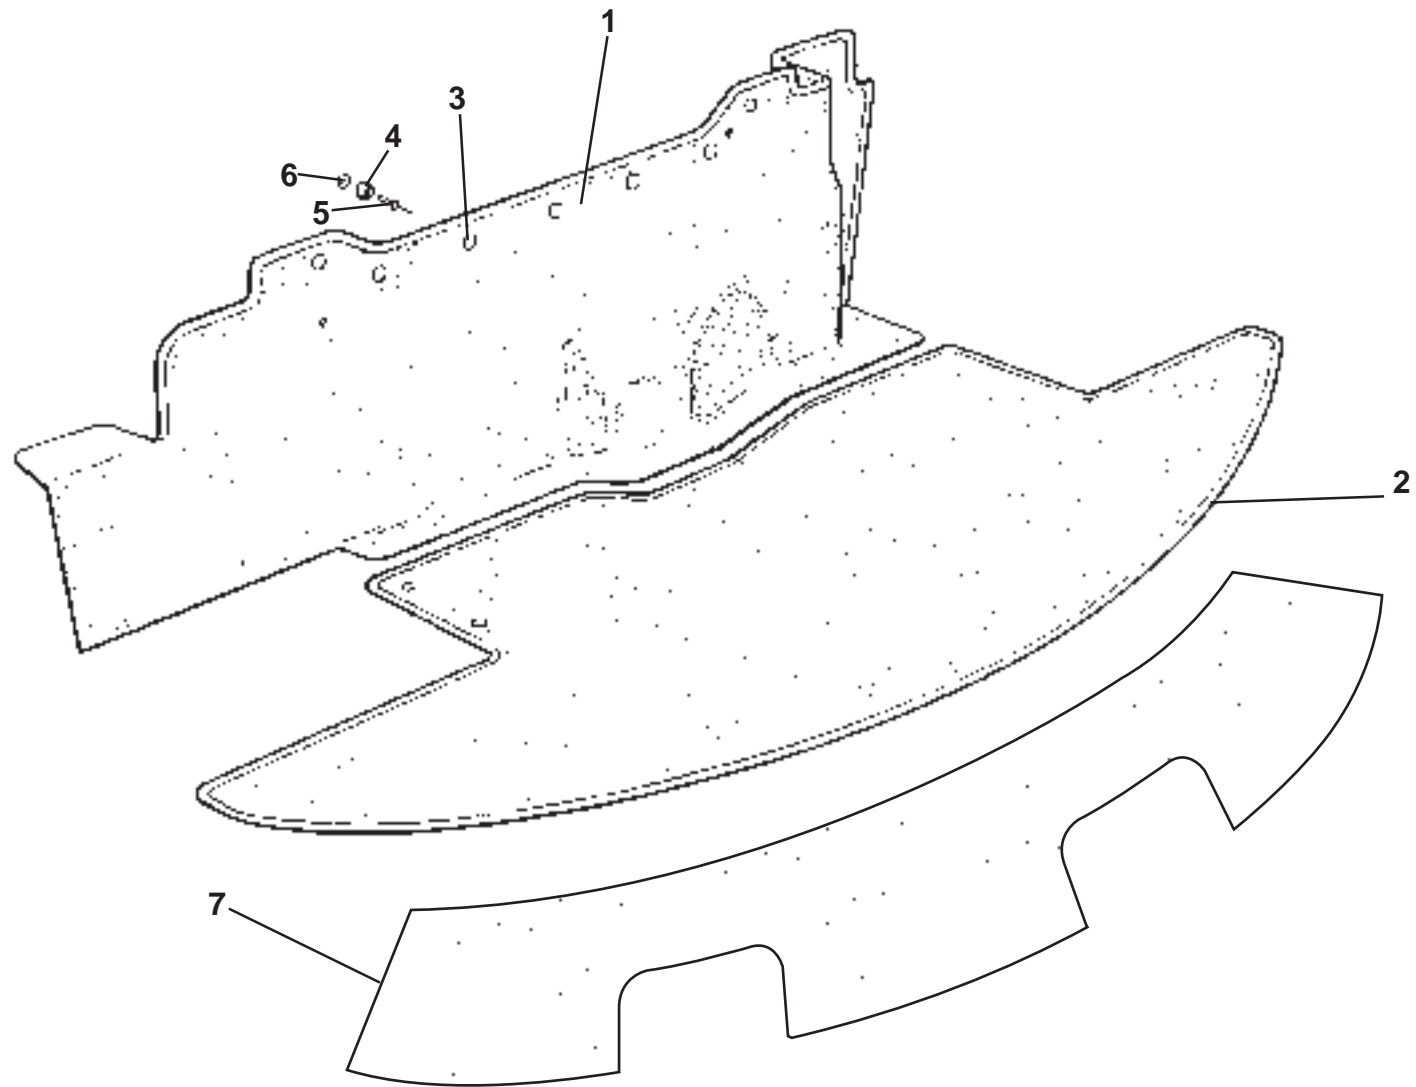

ELISE

15.24

Updated 16th July 2012

Service Parts List **ELISE**

Function Code 15.24 Luggage Compartment Carpet

<u>Dep</u>	<u>Part Description</u>	<u>Remarks</u>	<u>Option</u>	<u>Part Number</u>	<u>Qty</u>
01	Carpet, boot bulkhead		Elise	D120V0007J	1
01a	Carpet, boot bulkhead		Exige	A122V0002J	1
01b	Carrier/Carpet Assembly, boot bulkhead		Elise 2011 MY	B120B0363J	1
02	Carpet, boot floor			C120V0006K	1
02a	Carpet, boot floor		Elise 2011 MY	B120B0306J	1
03	Press Fastener Button, bulkhead/floor carpet fix.	Part of item 1		A111B6074F	9
03a	Press Fastener Socket, bulkhead carpet fix.	Part of item 1		A111B6075F	9
04	Press Fastener Stud, carpet to bulkhead/floor			A111B6076F	9
05	Pop Rivet, fastener fix.			A075W6070Z	9
06	Washer, flat, 1/8 x 3/8"			A075W4001Z	9
07	Carpet, boot rear transom, harness	Adapt to suit model	Common	A120V0004F	1

ELISE

Function Code: 15.24, Page: 1

Updated 16th July 2012