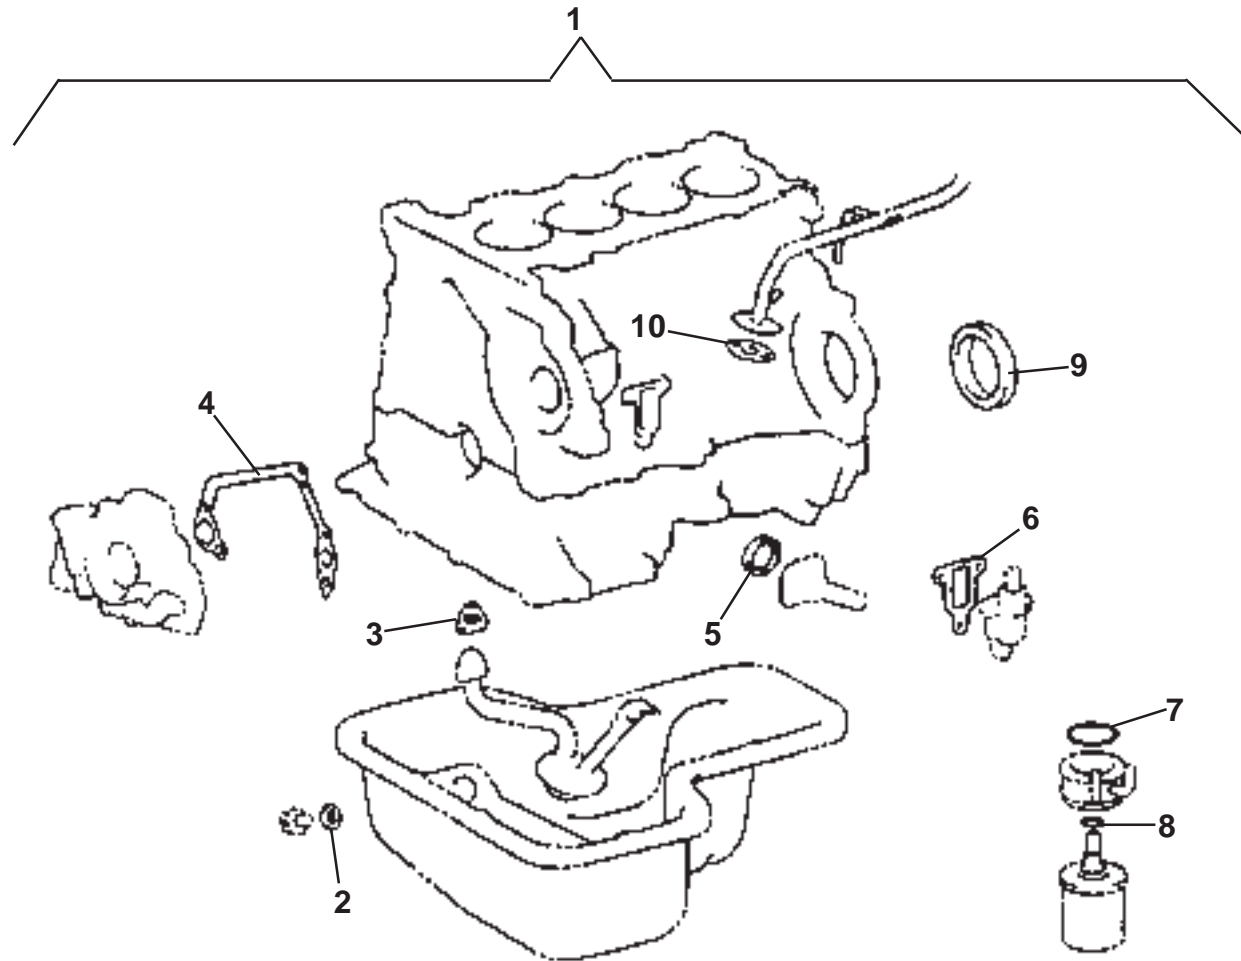

ELISE

40.02a

Function Code 40.02a Gaskets & Sealants, Bottom Overhaul Set

<u>Dep</u>	<u>Part Description</u>	<u>Remarks</u>	<u>Option</u>	<u>Part Number</u>	<u>Qty</u>
01	Gasket Kit, engine overhaul, 2ZZ	Includes item 1, 40.02	111R, Elise R, Exige	A120E6107S	1
01a	Gasket Kit, engine overhaul, 1ZZ	Includes item 1, 40.02	Elise S, '07 MY	A131E6249S	1
02	Gasket, sump plug sealing	Also see 40.03	Common	A120E6461S	1
03	Gasket, oil strainer to panel, 2ZZ	Also see 40.01	111R, Elise R, Exige	A120E6275S	1
03a	Gasket, oil strainer to panel, 1ZZ	Also see 40.01	Elise S, '07 MY	A131E6108S	1
04	Gasket, oil pump, 2ZZ	Also see 40.15	111R, Elise R, Exige	A120E6271S	1
04a	Gasket, oil pump, 1ZZ	Also see 40.15	Elise S, '07 MY	A131E6109S	1
05	Gasket, inlet housing	Also see 40.13	Common	A120E6314S	1
06	Gasket, oil separator	Also see 40.07	Common	A120E6171S	1
07	'O' Ring, exchanger to block	Also see 46.03	Common	A120E6458S	1
08	'O' Ring, filter to block, 2ZZ	Includes union, see 46.03	111R, Elise R, Exige	A120E6292S	1
09	Oil Seal, crankshaft rear, 2ZZ		111R, Elise R, Exige	A120E6138S	1
09a	Oil Seal, crankshaft rear, 1ZZ		Elise S, '07 MY	A131F6050S	1
10	Gasket, coolant bypass pipe to block, 2ZZ		111R, Elise R, Exige	A120E6304S	1