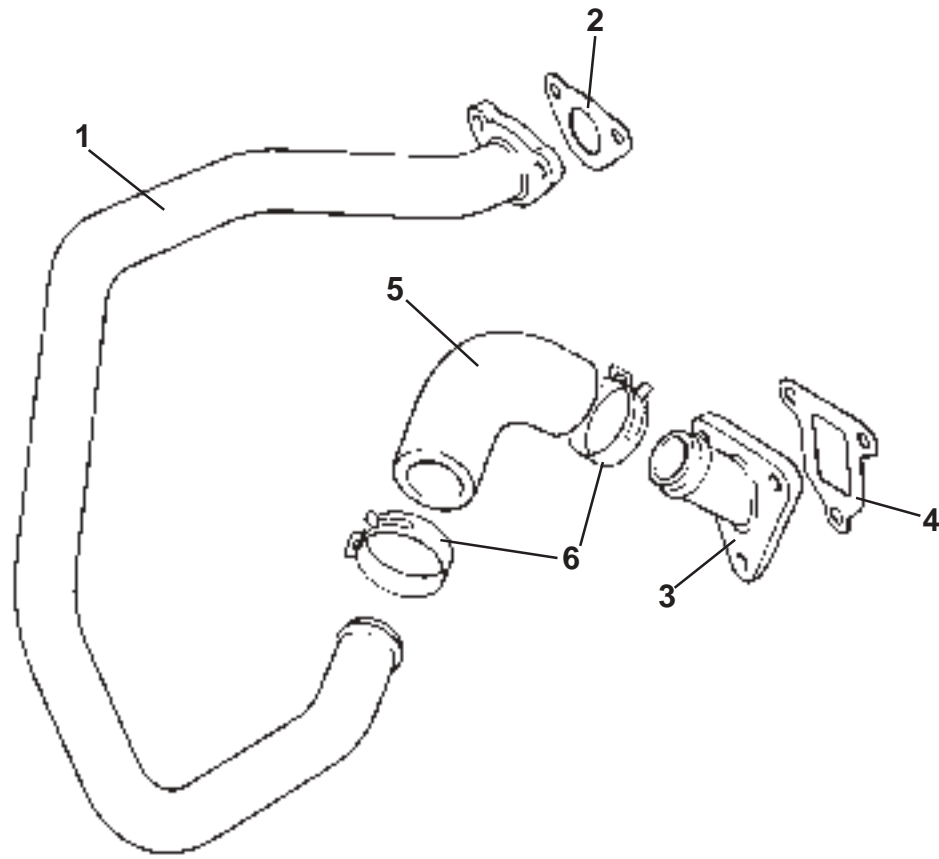

LOTUS SPORT 240R

Page: 5

Updated 19th December 2010

Service Parts List Supplement

LOTUS SPORT 240R

<u>Func. Code</u>	<u>Part Description</u>	<u>Remarks</u>	<u>Option</u>	<u>Part Number</u>	<u>Qty</u>
45.05	Bracket, charcoal canister mounting			BLS3L0003F	1
45.05	Hose, extension, charcoal canister, 6.3mm ID			ALS3L6004F	1
45.05	Hose, extension, charcoal canister, 8.0mm ID			ALS3L6005F	1
45.05	Connection, evap. canister hose to pipe			ALS3L6006F	1
45.05	Bolt, M6 x 30, hex. hd., roll over valve fixing			A075W1032Z	1
45.05	Washer, flat, M6 x 15 x 1.5, roll over valve fixing			A075W4015Z	1
45.05	Nyloc Nut, M6, roll over valve fixing			A075W3009Z	1
46.01	Blanking Cap, coolant rail			ALS3K6001F	2
46.01	Clip, swivel, hose retention			A082W6587F	1
46.01	Cable Tie, hose retention			A082W6324F	1
46.10a	Intercooler & Ducting	See separate illustrated section			
47.01	Clutch Cover			ALS3Q6000F	1
47.01	Clutch Plate	Motorsport clutch		A127Q0002F	1