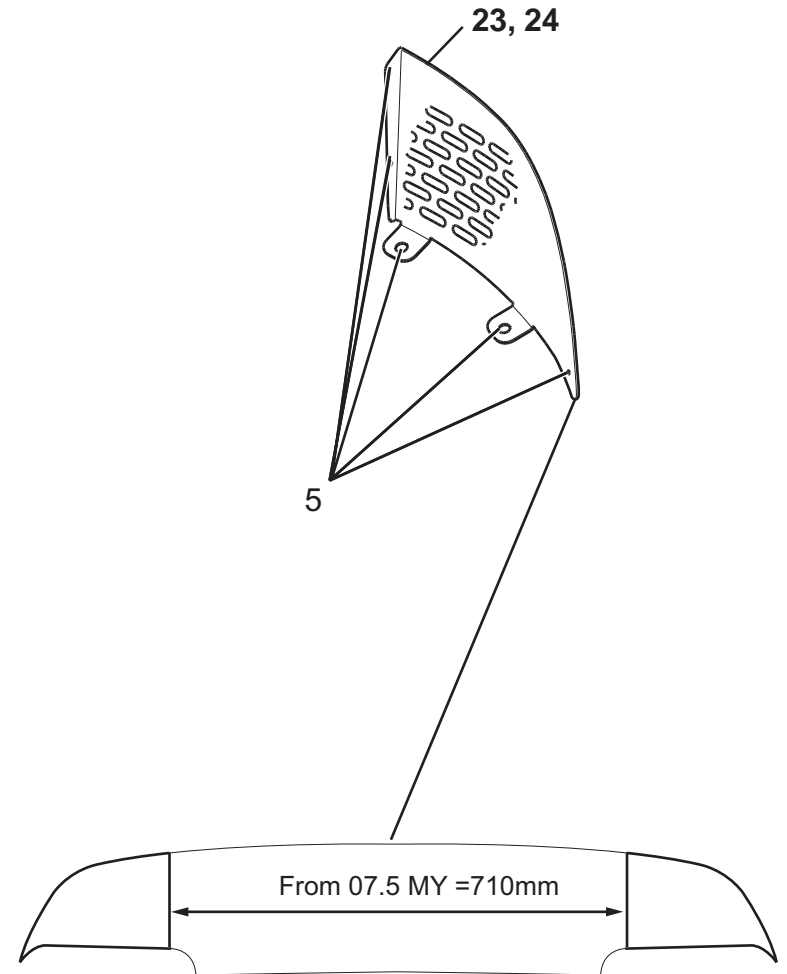

Rear grille LH illustrated

EXIGE

12.03x page2

Updated 1st April 2014

Service Parts List

Function Code 12.03x Grilles and Louvres, Exige

<u>Dep</u>	<u>Part Description</u>	<u>Remarks</u>	<u>Option</u>	<u>Part Number</u>	<u>Qty</u>
01	Grille, front intake, centre, driving lamps	Bonded inside clamshell		D122B0003F	1
01a	Grille, front intake, centre, without driving lamps	Bonded inside clamshell		A122B0258F	1
01b	Grille, front intake, centre, driving lamps, '10 MY	Bonded inside clamshell	Cup 260, 2010 MY	A128B0243F	1
01c	Grille, front intake, centre, without driving lamps, '10 MY	Bonded inside clamshell	Cup 260, 2010 MY	A128U0029F	1
02	Grille, front intake, RH	Bonded inside clamshell		A122B0004F	1
02a	Grille, front intake, RH, '10 MY	Bonded inside clamshell	Cup 260, 2010 MY	A128U4018F	1
03	Grille, front intake, LH	Bonded inside clamshell		A122B0005F	1
03a	Grille, front intake, LH, '10 MY	Bonded inside clamshell	Cup 260, 2010 MY	A128U4017F	1
04	Grille, front exit, RH	Bonded inside clamshell		A122B0002F	1
05	Grille, front exit, LH	Bonded inside clamshell		A122B0129F	1
06	Grille, exit, hinge cover panel, RH	Bonded inside panel		A122B0134F	1
07	Grille, exit, hinge cover panel, LH	Bonded inside panel		A122B0135F	1
08	Grille, roof intake	Top corner fixings, illustrated	Use 'B' level finisher	B122B0141F	1
08a	Grille, roof intake	Centre side fixings, not illustrated	Use 'C' level finisher	C122B0141F	1
08b	Grille and finisher, roof intake, large	Large scoop roof	Exige S 240, Cup 255/260	A122U0090F	1
09	Finisher, roof intake	Top corner fixings, illustrated	Use 'B' level grille	B122U0014F	1
09a	Finisher, roof intake	Centre side fixings, not illustrated	Use 'C' level grille	C122U0014F	1
10	Plastic Rivet, grille + finisher to roof			A079W6195F	2