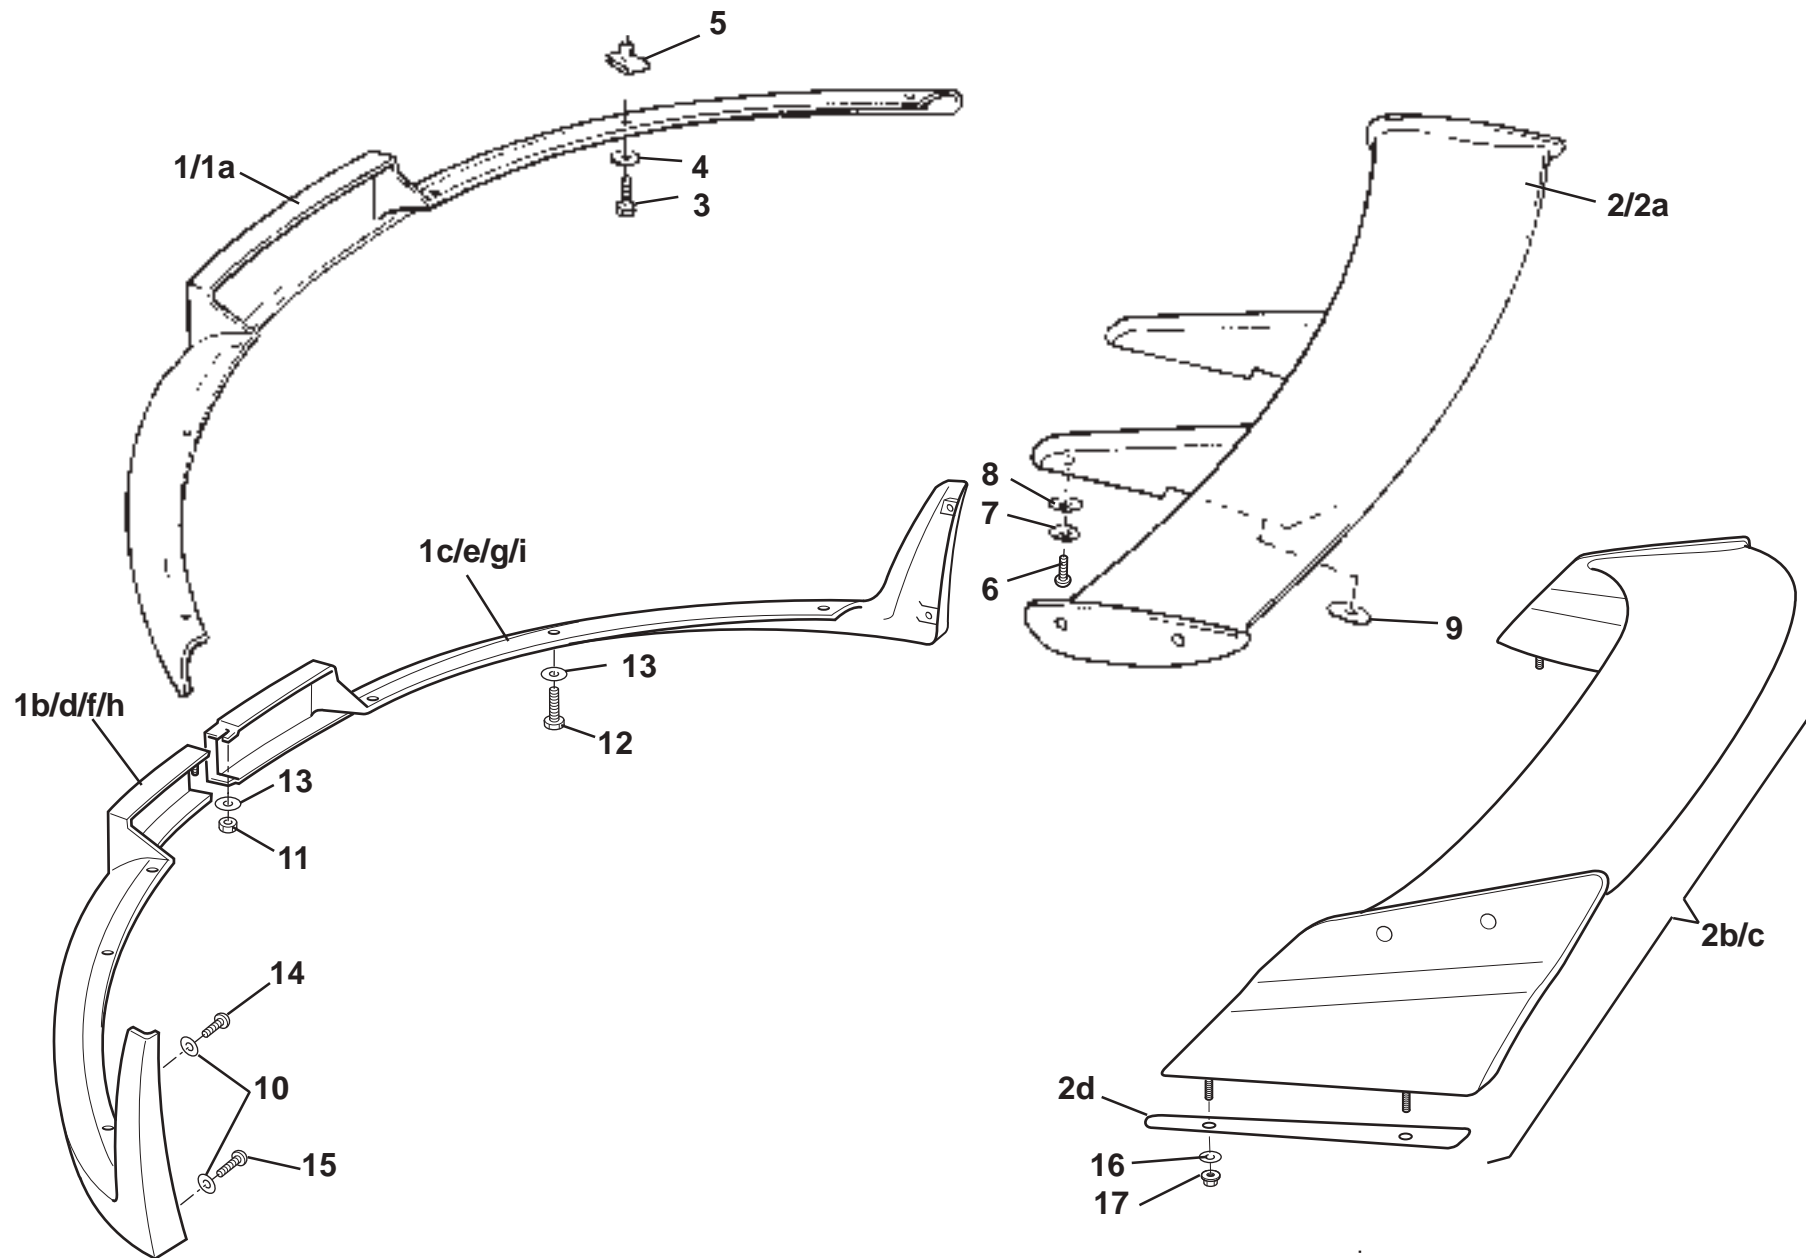

Function Code 10.23c Bumpers, Federal Compliant, '07.5 MY onwards

<u>Dep</u>	<u>Part Description</u>	<u>Remarks</u>	<u>Option</u>	<u>Part Number</u>	<u>Qty</u>
16	Washer, flat, M6 x 18 x 1.0, overrider to bumper		Elise 2011 MY	B082W4018F	4
17	Retaining Stud, overrider to bumper		Elise 2011 MY	A121B6009F	4
18	Grommet, retaining stud, overrider to bumper		Elise 2011 MY	A121B6008F	4

EXIGE

10.23x

Updated 24th June 2011