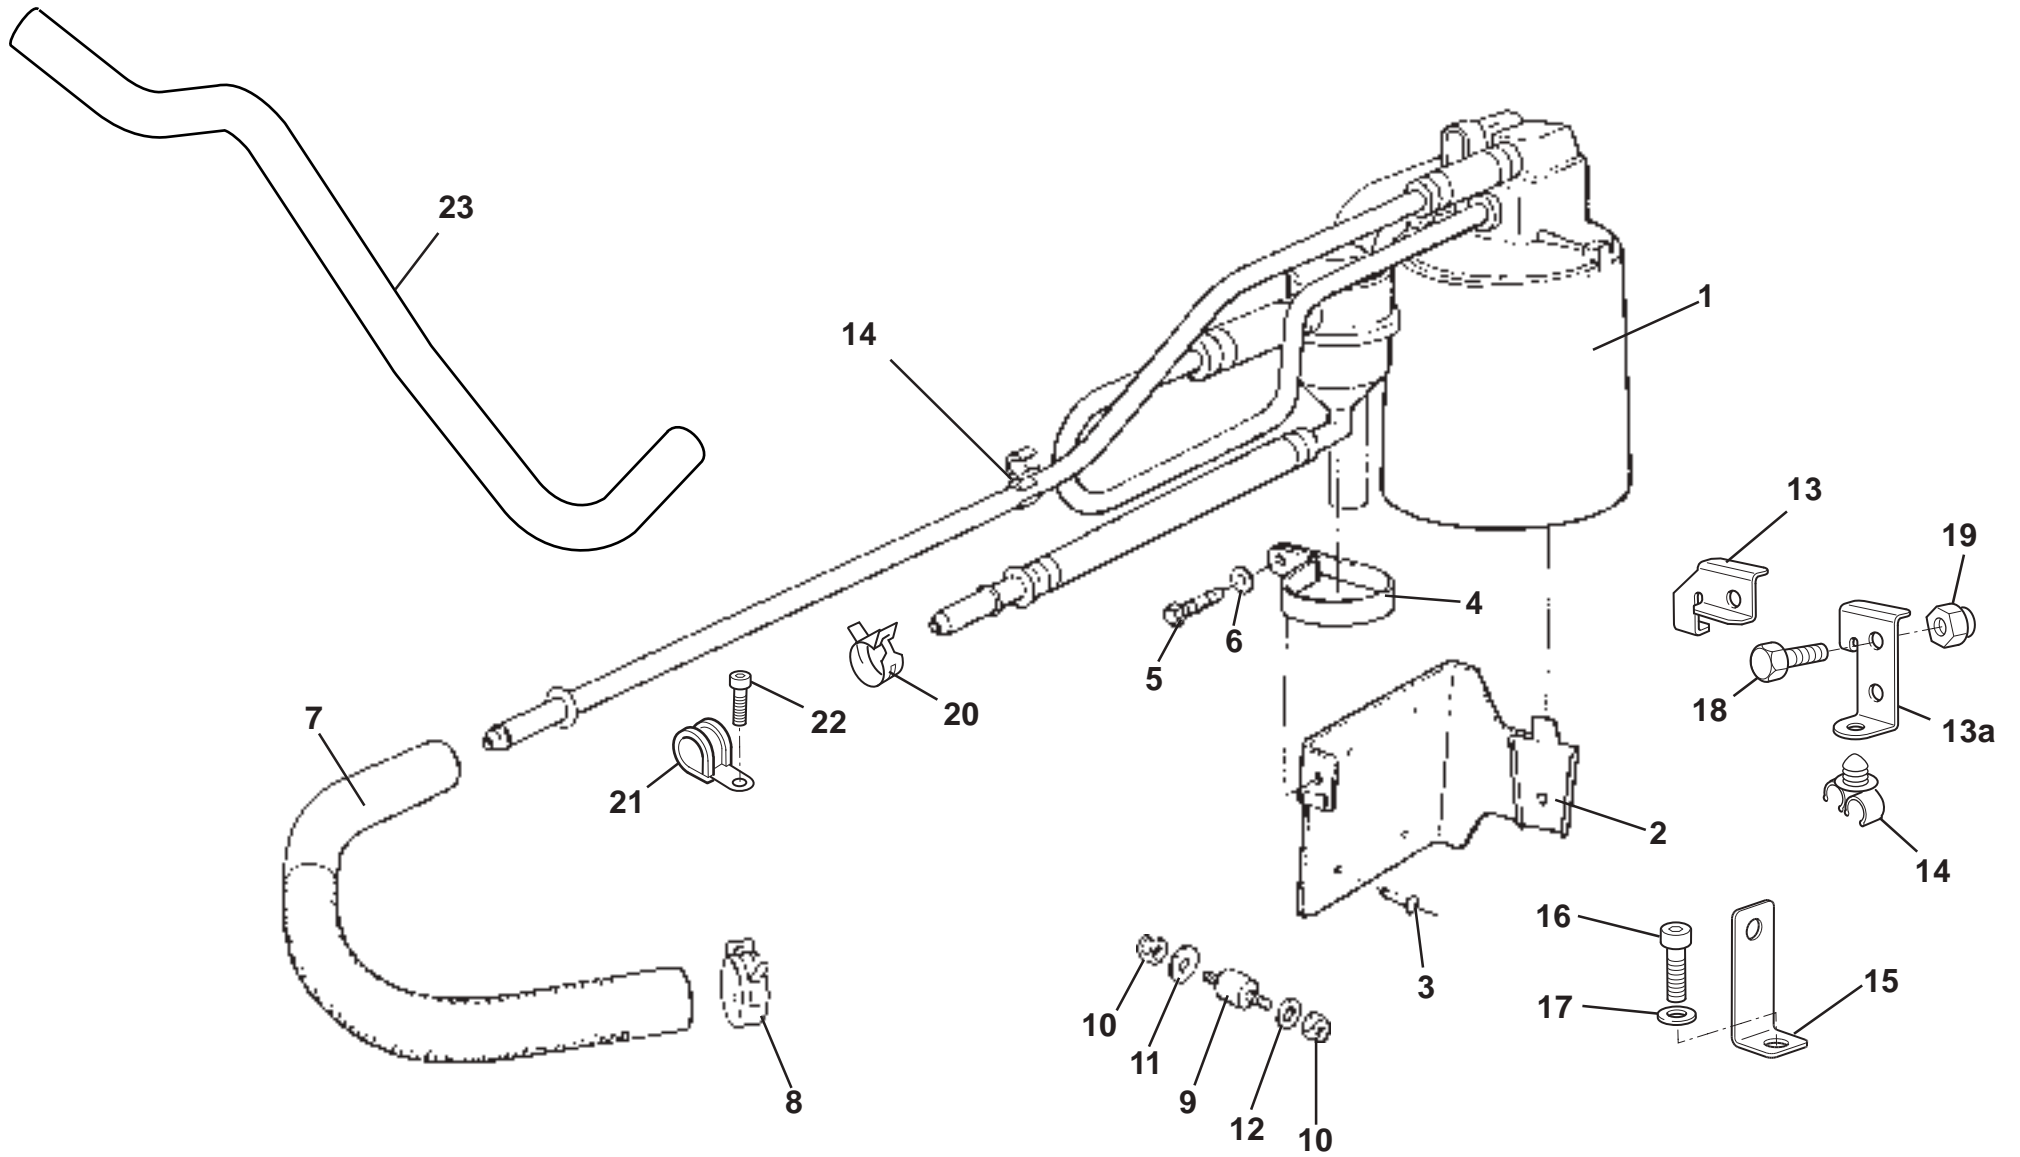

ELISE

44.05

Updated 6th June 2012

Service Parts List **ELISE**

Function Code 44.05 Charcoal Canister & Evaporative Loss System.

<u>Dep</u>	<u>Part Description</u>	<u>Remarks</u>	<u>Option</u>	<u>Part Number</u>	<u>Qty</u>
01	Charcoal Canister Assembly	Includes pipes, roll-over valve	A120L0032F R/B	E120L0032F	1
01a	Charcoal Canister Assembly	Includes pipes, roll-over valve	Exige S, Elise S/C, Elise 1ZR	A128L0001F	1
01b	Charcoal Canister Assembly	Includes pipes, roll-over valve	2ZR	A120L0069F	1
02	Bracket, canister mounting		A120L0050F R/B	B120L0050F	1
02a	Bracket, canister mounting		Exige S, Elise S/C, Elise 1ZR, 2ZR	A128L0006F	1
03	Pop Rivet, bracket to bulkhead		'A' level bracket	A089W6297F	4
04	Clamp, roll-over valve			A120L0052F	1
05	Screw, M5 x 16, hex. hd., clamp to bracket			A075W1085F	1
05a	Screw M6 x 12 hex hd, clamp to bracket		Elise S/C*	A075W1027Z	1
06	Washer, M5, shakeproof			A075W4045Z	1
07	Hose, fuel vapour feed	Also on federal system	Common	A120E6366S	1
07a	Hose, fuel vapour feed, 1ZZ		Elise S, '07 MY	A131L0002F	1
08	Hose Clip, fuel vapour hose to manifold	Also on federal system	Common	A120E6462S	1
09	Bumper, bracket to bulkhead	Noise insulation	'B' level bracket	A116L6015F	3
10	Nyloc Nut, M6 thin, bracket fixing		'B' level bracket	A907E6285F	6
11	Washer, flat, M6 x 18 x 1.0, bumper to bulkhead		'B' level bracket	B082W4018F	3
12	Washer, flat, M6 x 12 x 1.6, bumper to bracket		'B' level bracket	A100W4127F	3
13	Bracket, anti-rotation, roll over valve	Valve to RH backstay	Exige S	A128L0015F	1

ELISE

Function Code: 44.05, Page: 1

Updated 31st May 2013