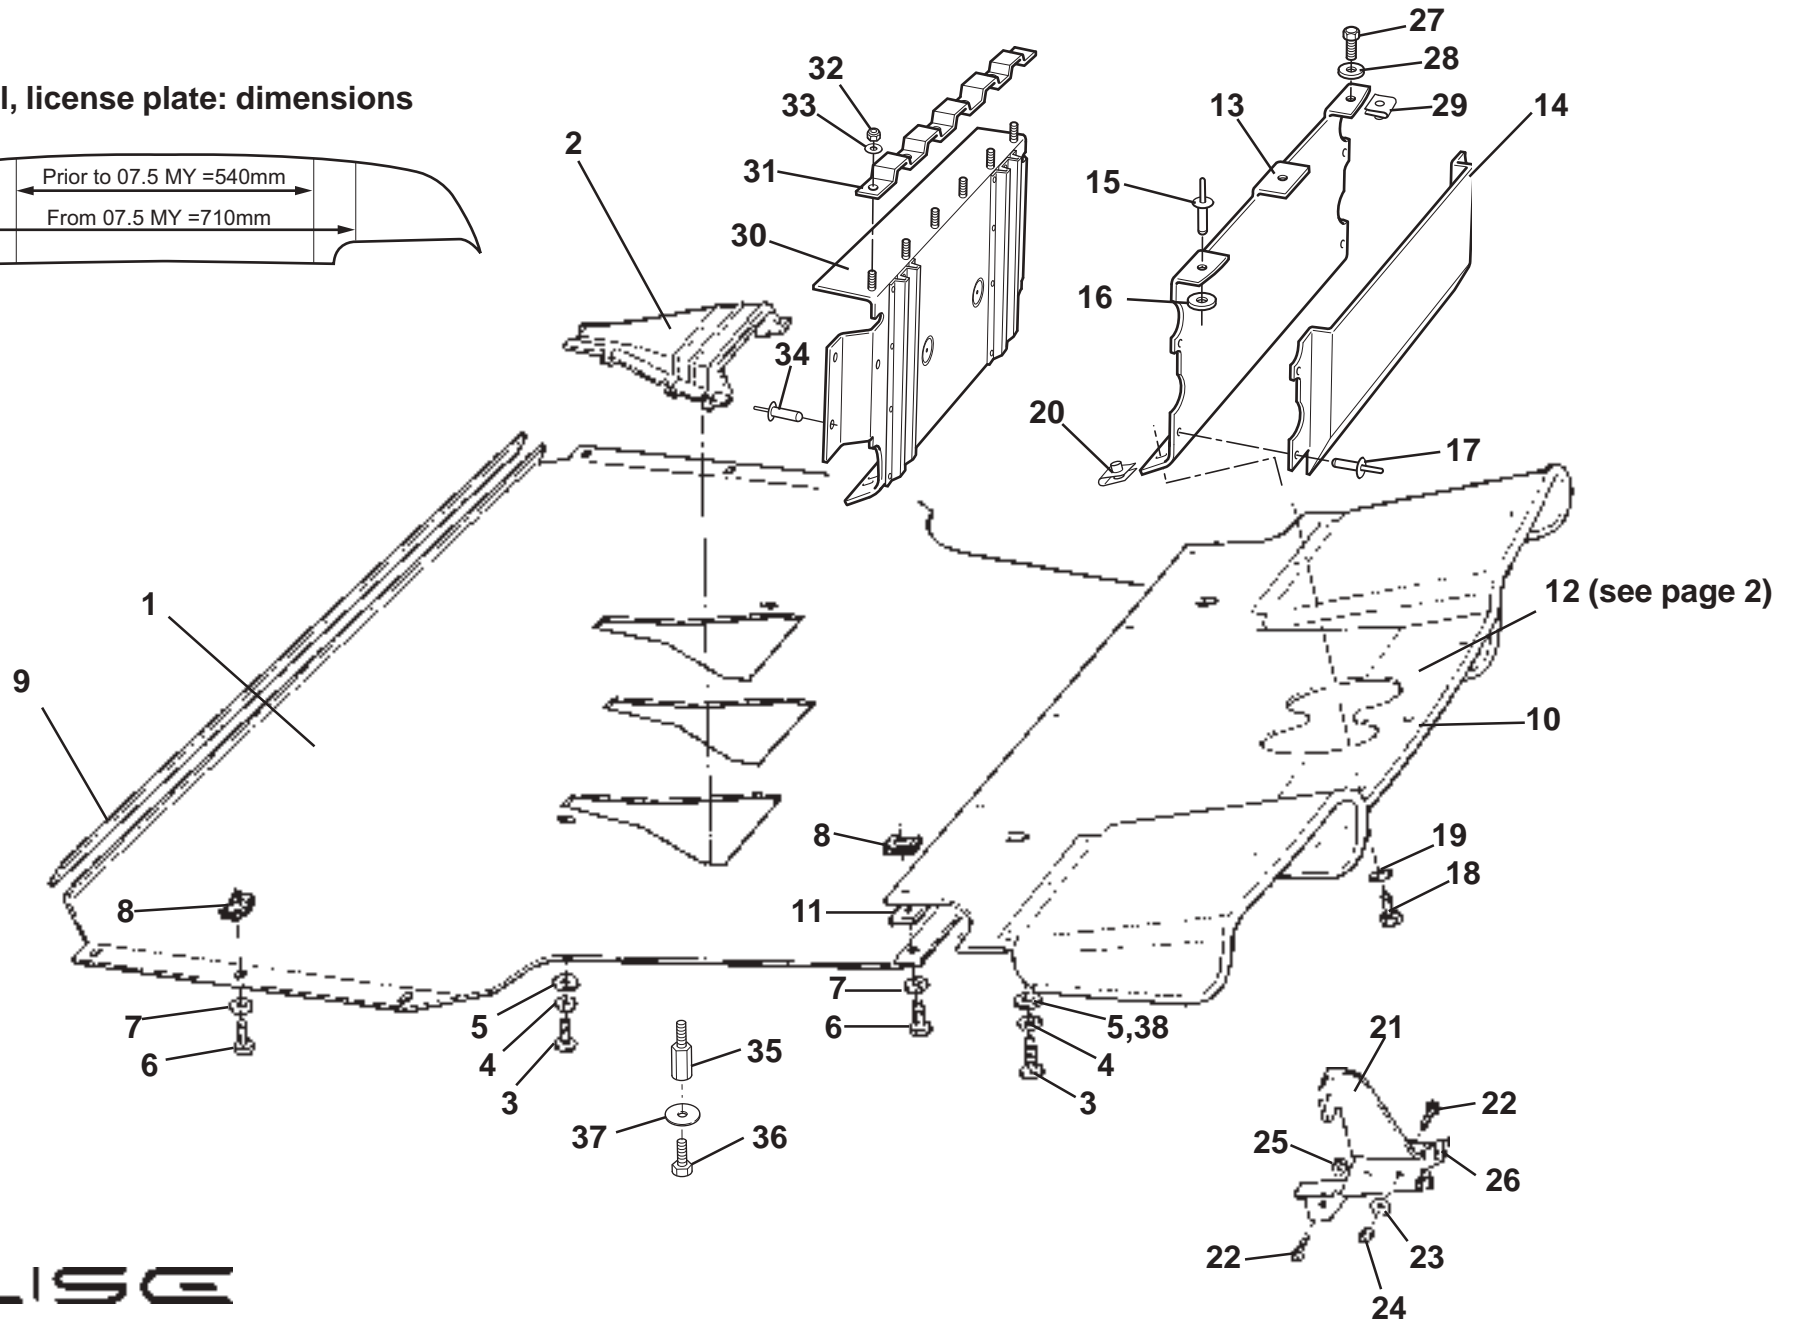

Function Code 10.23x Spoilers & Aerofoils, Exige

<u>Dep</u>	<u>Part Description</u>	<u>Remarks</u>	<u>Option</u>	<u>Part Number</u>	<u>Qty</u>
05	Spirenut, M5, spoiler to clamshell			A117W6697F	6
06	Screw, M5 x 35, flg. button. hd., aerofoil to tailgate			A120W2208F	4
07	Washer.spring, M5, black, aerofoil to tailgate			A082W4097F	4
08	Washer, flat, M5 x 19 x 1.4, black, aerofoil to tailgate			B082W4107F	4
09	Gasket, aerofoil to tailgate			A122B0092F	2
10	Washer, 3/16" x 1/2", front splitter to clamshell, GT4		'10 MY	A075W4000Z	4
11	Nyloc nut, M5 thin, front splitter to clamshell, GT4		'10 MY	A100W3113F	1
12	Screw, M6 x 10 hex. hd, front splitter to clamshell, GT4		'10 MY	A075W1026F	6
13	Washer, 3/16 x 3/4 x 1.5, front splitter to clamshell, GT4		'10 MY	B075W4009Z	7
14	Screw, M5 x 16 BTN socket, front splitter to clamshell, GT4		'10 MY	A116W5281F	2
15	Screw, M5 x 10 BTN cap, front splitter to clamshell, GT4		'10 MY	A082W7179F	2
16	Washer flat M6 x 25 x 1.4 S/S, spoiler to rear clam		'10 MY	B075W4017F	4
17	Nut M6 flg hd, spoiler to rear clam		'10 MY	A121W3196F	4

Panel, license plate: dimensions

ELISE

10.25 page1

Updated 1st April 2014