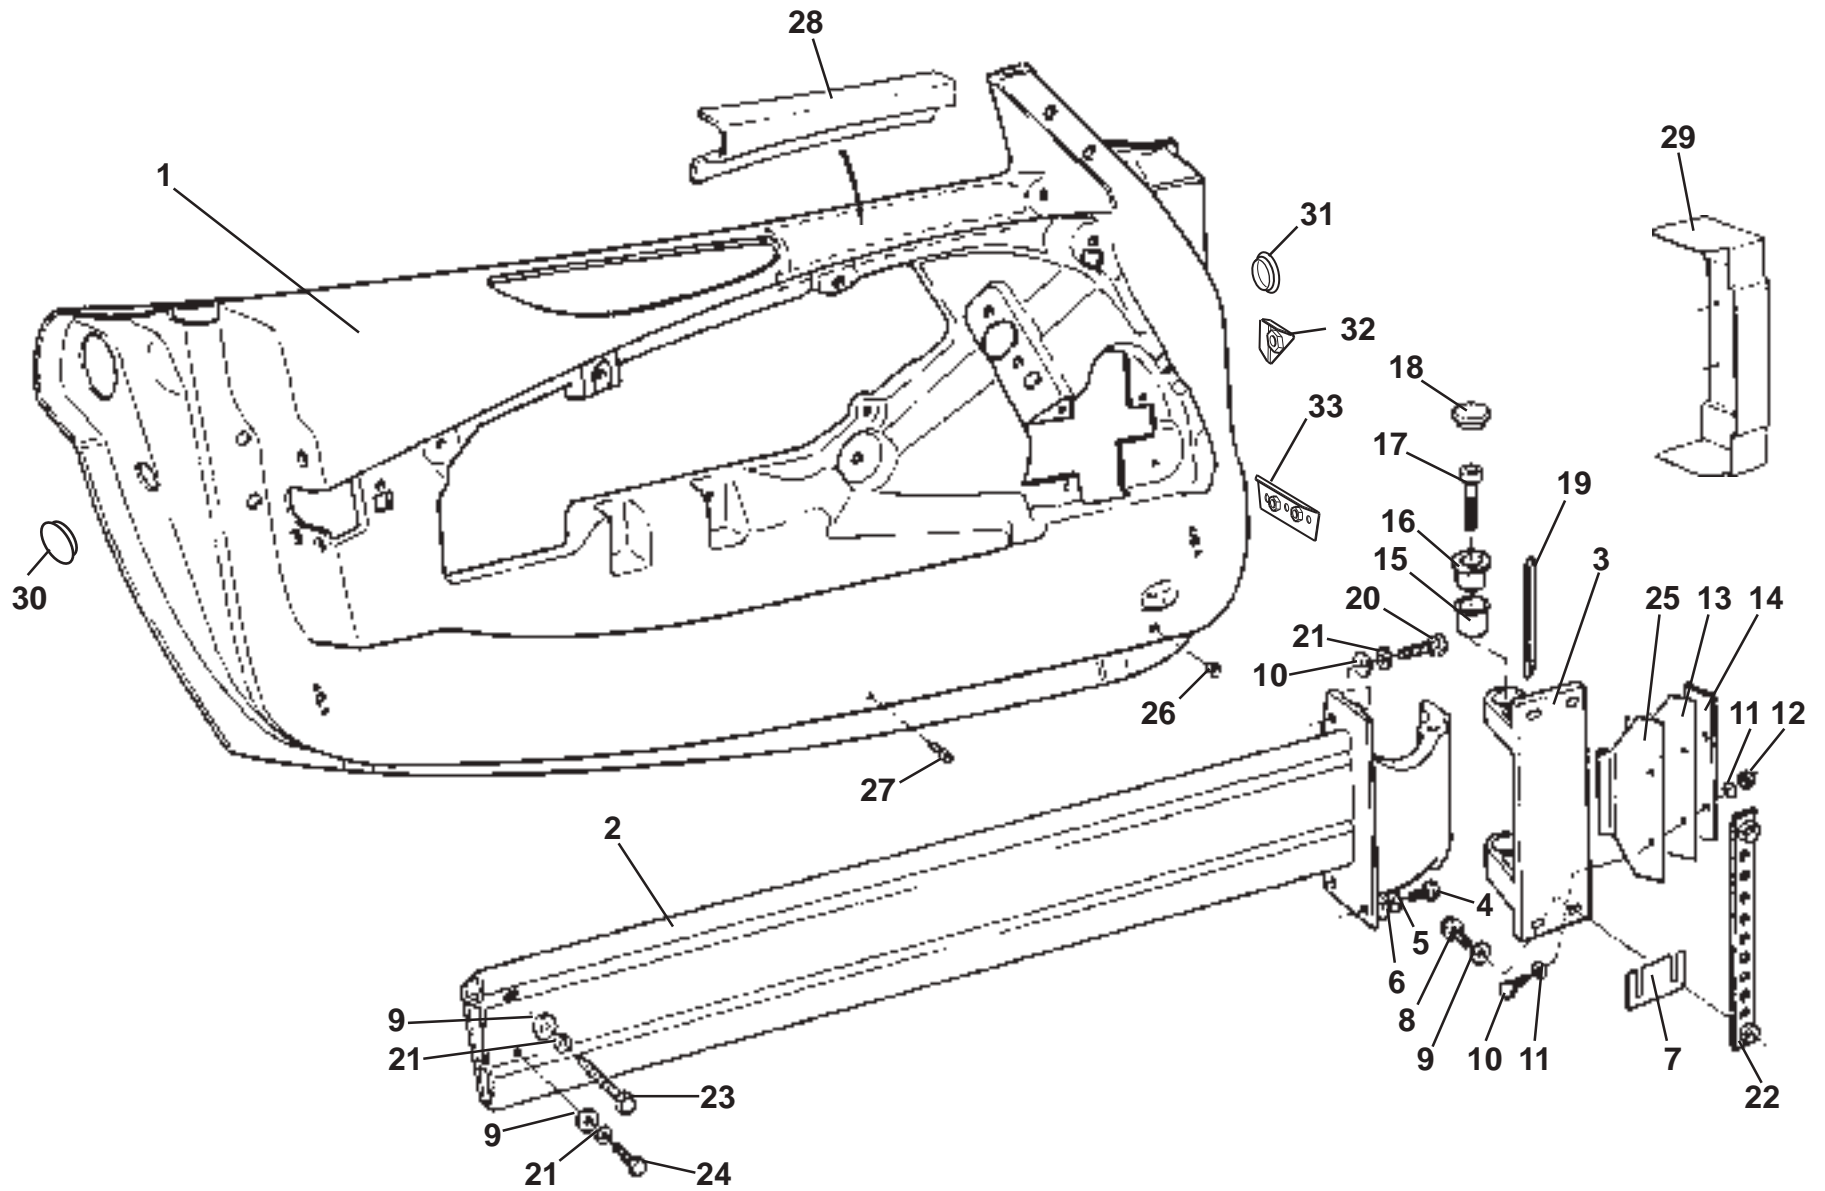

ELISE
10.15

Updated 27th february 2013

Service Parts List **ELISE**

Function Code 10.15 Door Shells, Beams, Hinges

<u>Dep</u>	<u>Part Description</u>	<u>Remarks</u>	<u>Option</u>	<u>Part Number</u>	<u>Qty</u>
01	Door Shell, LH		D117B0061K R/B	E117B0061K	1
01a	Door Shell, RH		D117B0060K R/B	E117B0060K	1
02	Door Beam, LH			A116U0029F	1
02a	Door Beam, RH			A116U0030F	1
03	Hinge, chassis to door beam			A111U0055F	2
04	Setscrew, M6 x 20, hex. hd., beam to door fix.			A075W1030Z	4
05	Washer, shakeproof, M6			A075W4046Z	4
06	Washer, flat, M6 x 1.5			A075W4015Z	4
07	Shim, door hinge, 1.0mm			A111B0316F	As req
07a	Shim, door hinge, 1.25mm			A116B0388F	As req.
07b	Shim, door hinge, 1.5mm			A111B0317F	As req
07c	Shim, door hinge, 2.0mm			B111B0314F	As req.
08	Screw, M8 x 30, cap hd.			A089W7052F	8
09	Washer, flat, M8 x 16.6 x 1.4			A075W4020Z	18
10	Screw, M6 x M20, hex. hd.			A075W1030Z	4
11	Washer, flat, M6			A075W4013Z	8
12	Nut, M6, Nyloc			A075W3009Z	4
13	Spring Plate, door check	Fit follower, item 25 to plate		C111B0174F	2

ELISE

Function Code: 10.15, Page: 1

Updated 1st December 2013