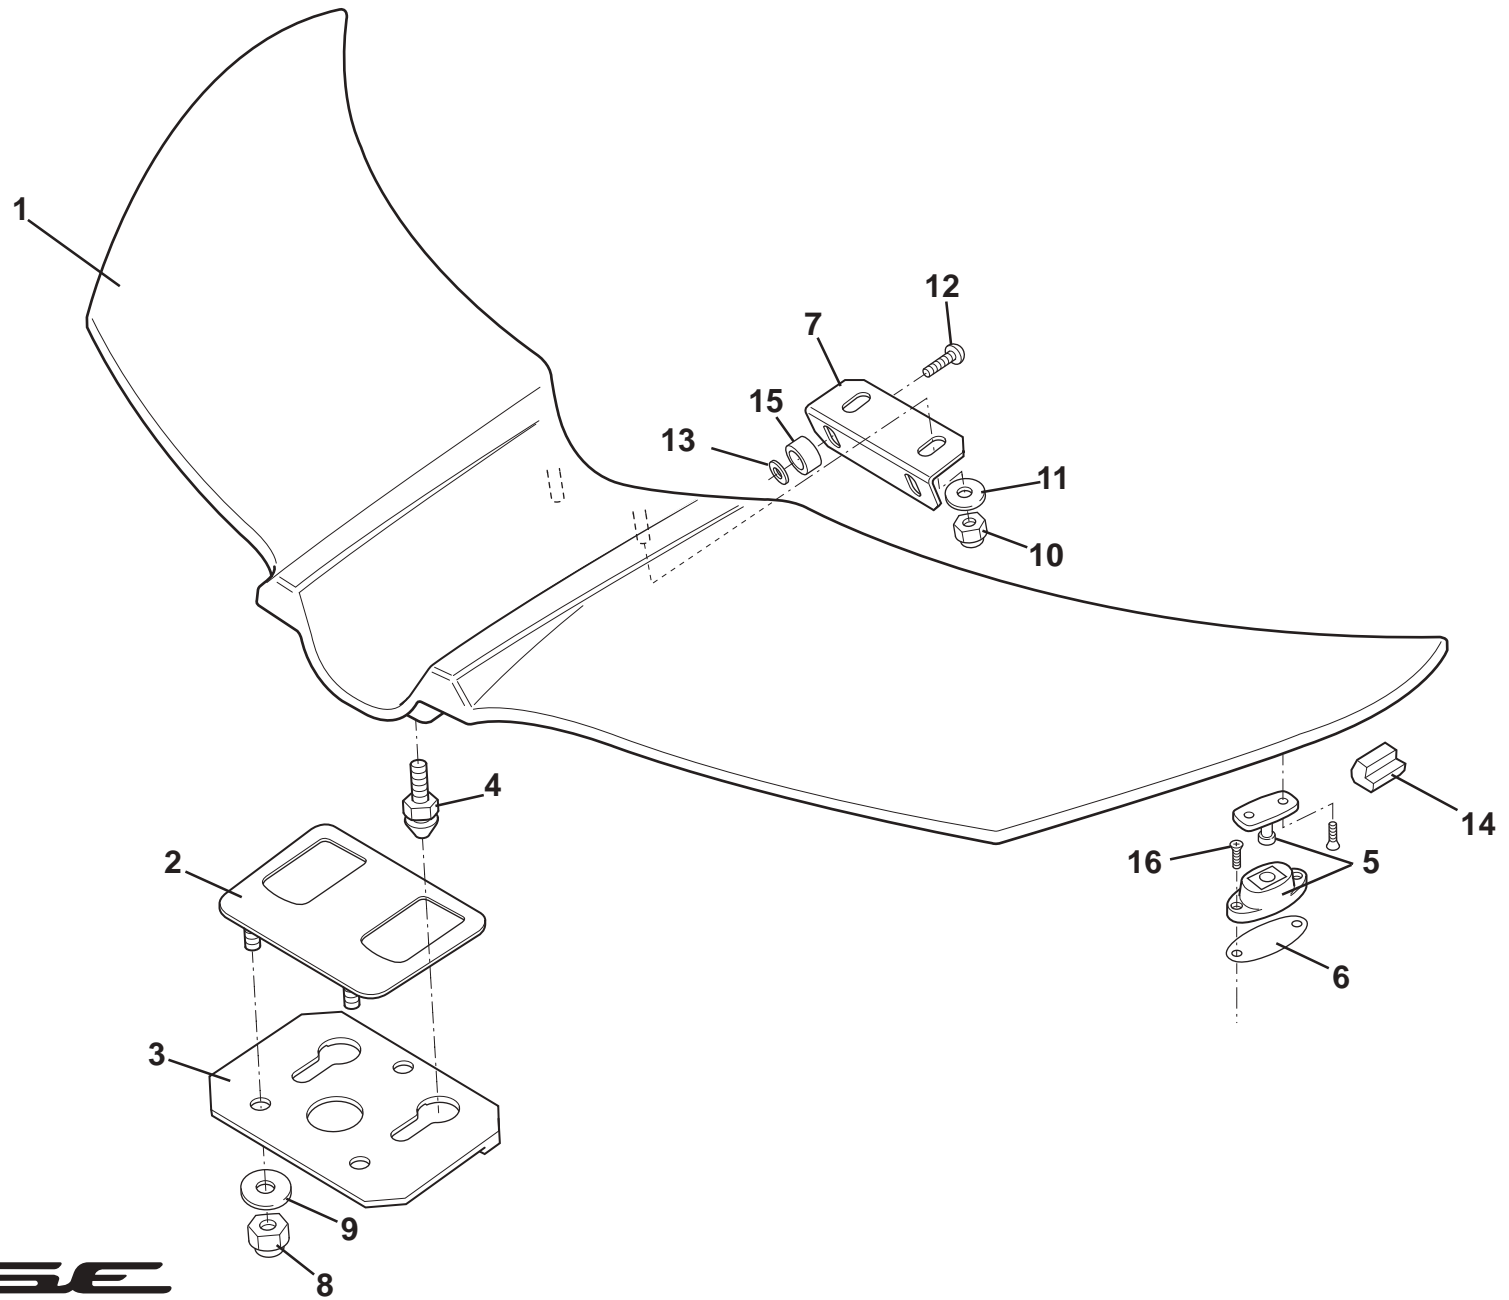

For grilles and fixings,
see 12.03

ELISE

10.09a

Service Parts List **ELISE**

Function Code 10.09a Front Services Access Panels

<u>Dep</u>	<u>Part Description</u>	<u>Remarks</u>	<u>Option</u>	<u>Part Number</u>	<u>Qty</u>
01	Front Access Panel, RH		Elise	B120B0042J	1
01a	Front Access Panel, RH, primed	Not illustrated	Exige A122B0028K R/B	B122B0028K	1
01b	Front Access Panel, carbon fibre, RH	Not illustrated	Exige Cup 260, '09 MY	A128B4030K	1
02	Front Access Panel, LH		Elise	B120B0043J	1
02a	Front Access Panel, LH, primed	Not illustrated	Exige A122B0027K R/B	B122B0027K	1
02b	Front Access Panel, carbon fibre, LH	Not illustrated	Exige Cup 260, '09 MY	A128B4029K	1
03	Screw, M5 x 20, button. skt. hd. S/S, panel fix.		6 off for Exige	A082W7173F	2
03a	Screw, M5 x 16, skt. button hd. black., panel fix.		Exige Stealth/Skura	A128W5003F	6
04	Escutcheon, screw to panel		6 off for Exige	B340B0123F	2
04a	Escutcheon, screw to panel, black		Exige Stealth/Skura	A128B0289F	6
05	Washer, retaining, screw to panel		6 for off Exige	A111J6016F	2
06	Locator Pin, access panel to clamshell spine	Bonded to panel		B120B0108F	4
07	Grommet, pin to clamshell			X036B6010Z	4