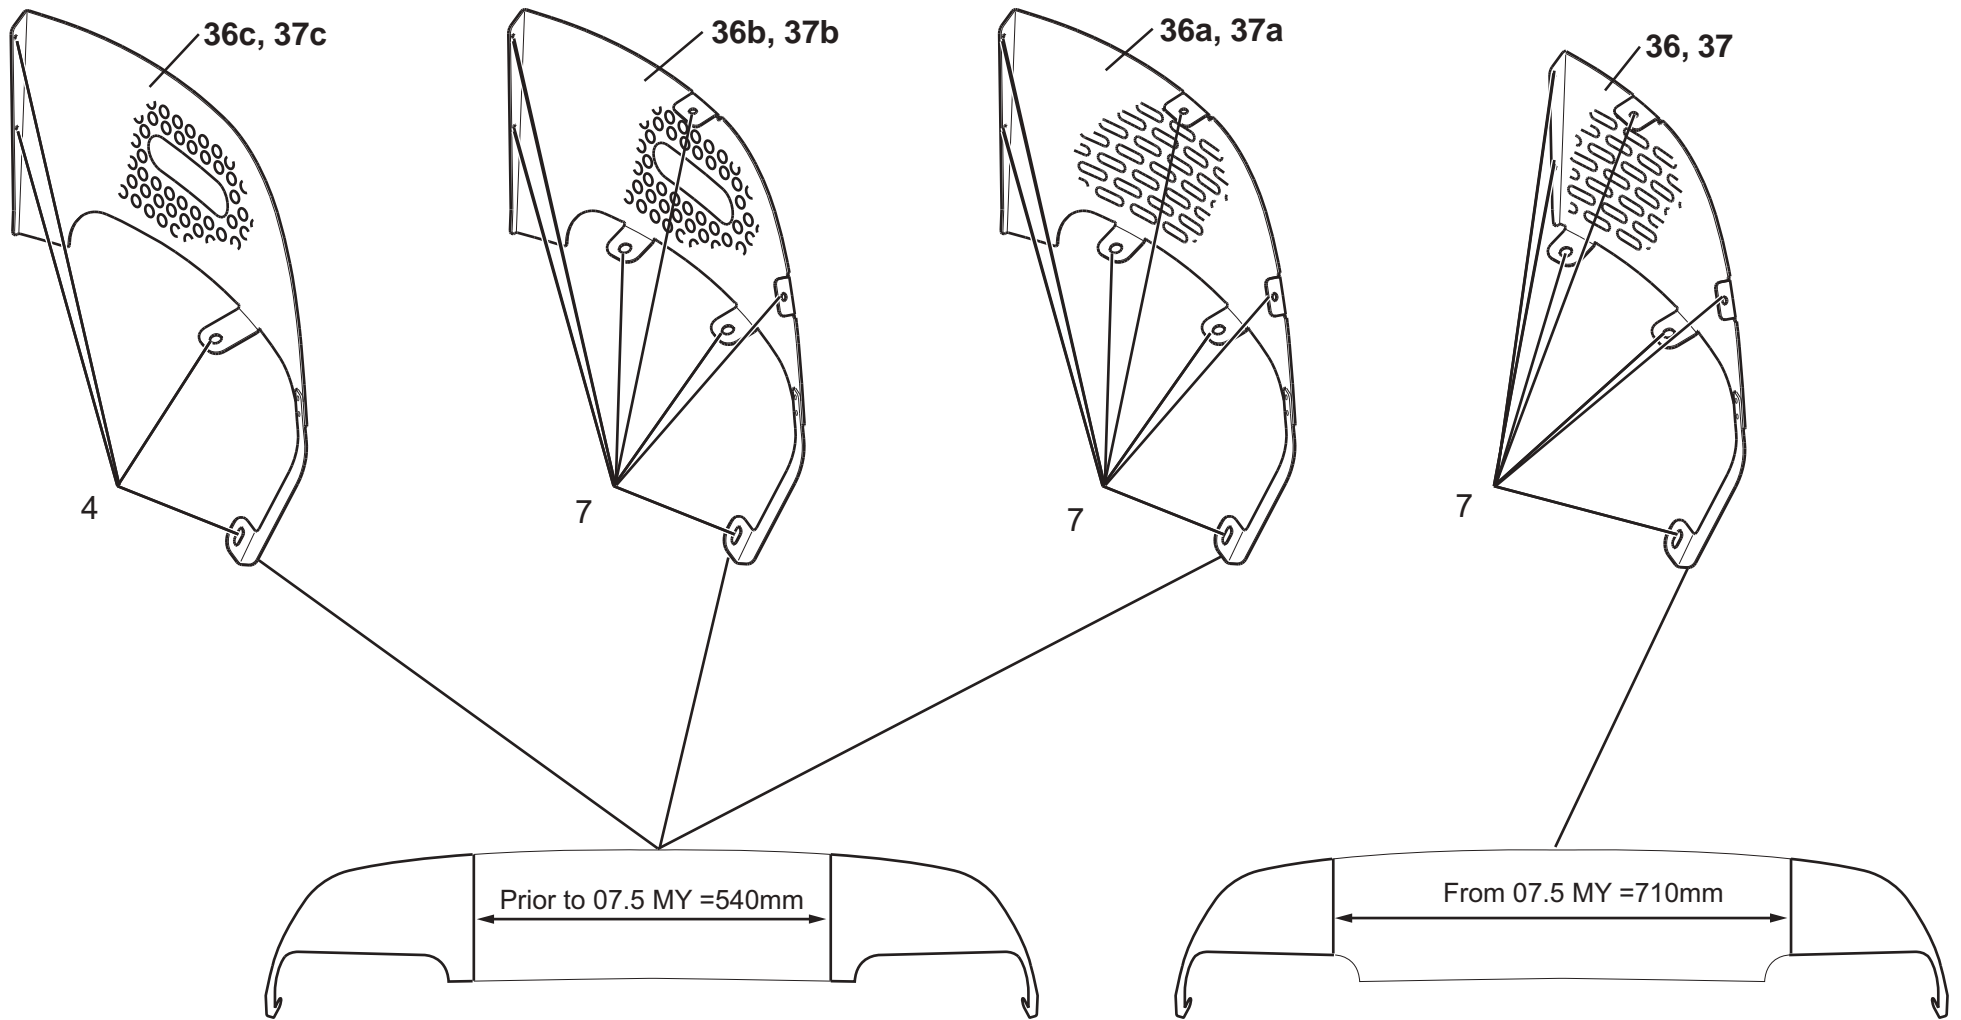

Rear grille LH illustrated

Service Parts List **ELISE**

Function Code 12.03 Grilles and Louvres

<u>Dep</u>	<u>Part Description</u>	<u>Remarks</u>	<u>Option</u>	<u>Part Number</u>	<u>Qty</u>
01	Grille, front intake, central, without driving lamps			G117B0114F	1
02	Grille, front intake, central, with driving lamps			B117B0317F	1
03	Grille, front intake, LH			G117B0117F	1
04	Grille, front intake, RH			G117B0118F	1
05	Clip, central grille retention		-	A117B6003F	4
06	Bracket, clip to clamshell			A117B0328F	4
07	Pop Rivet, 3.2mm x 11mm, black, bracket to clamshell			A082W6512F	4
08	Receptacle, grille spigots to clamshell			A117B6004F	4
09	Screw, ejoyt, M5 x 8, torx hd., outer grilles to clamshell			A117W5268F	2
10	Clip, outer grilles retention			C117B0235F	2
11	Seal, neoprene, grille to clamshell	On front of spigots		B075U6054V	20mm
12	Grille, side intake, LH			E117B0125F	1
12a	Grille, side intake, RH			E117B0126F	1
13	Screw, M6 x 16, hex. hd., side grille to clamshell			A075W1028Z	3
14	Washer, flat, M6 x 25, side grille to clamshell			B075W4017Z	2
15	Washer, flat, M6 x 18, side grille to clamshell			B082W4018F	2
16	Screw, No.8 x 0.7, self tap., flg. hd., pozi., grille fix.			A075W5074Z	6
17	Spire Nut, No.8			A075W6016Z	6

ELISE

Function Code: 12.03, Page: 1

Updated 1st April 2014