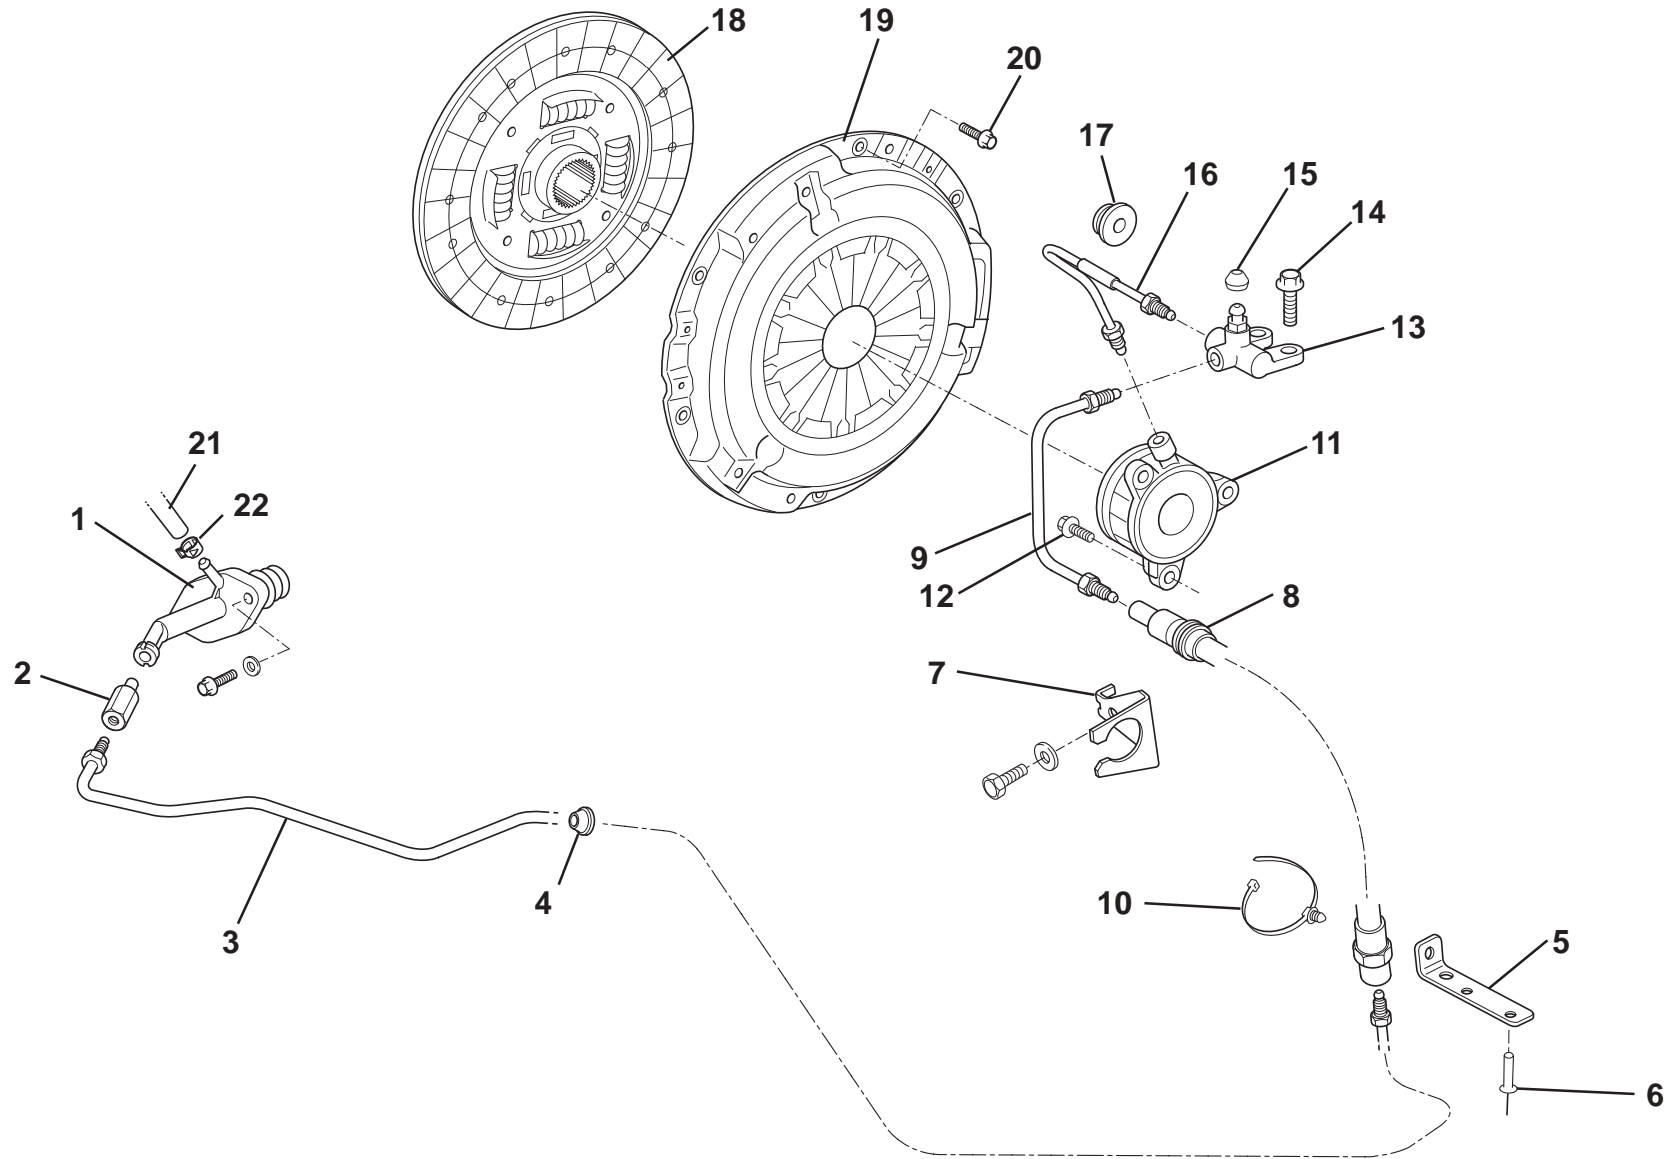

ELISE
47.01c

Updated 1st April 2014

Service Parts List **ELISE**

Function Code 47.01c Clutch & Release Mechanism, Elise 2011 MY, 1ZR, 2ZR

<u>Dep</u>	<u>Part Description</u>	<u>Remarks</u>	<u>Option</u>	<u>Part Number</u>	<u>Qty</u>
01	Clutch Release Master Cylinder, LEV 2			A120Q0007H	1
02	Quick Connector, pipe to master cylinder		Common	A116Q6001F	1
03a	Pipe, clutch, front, RHD			B120Q0002F	1
03b	Pipe, clutch, front, LHD			B120Q0001F	1
04	Grommet, front pipe			A075U6043Z	1
05	Bracket, clutch hose to chassis			B120Q0005B	1
06	Pop Rivet, bracket to chassis			A111W6613F	2
07	Bracket, clutch hose to transmission			A120Q0011A	1
08	Hose, pipe front to pipe rear			A116Q0016	1
09	Pipe, clutch, rear			A120Q0010A	1
10	Cable Tie			A116K6020F	1
11	Cylinder Set, clutch release			A120Q7104S	1
12	Bolt, cylinder set, clutch release			A120F7174S	3
13	Bleeder Sub Assembly, clutch release			A120Q7106S	1
14	Bolt, bleeder sub assembly to gearbox			A132E0059S	2
15	Cap, bleeder plug			A120Q6014S	1
16	Pipe, clutch rel. w/brg to bleeder			A120Q7109S	1
17	Grommet, clutch tube			A120Q7101S	1

ELISE

Function Code: 47.01c, Page: 1

Updated 1st April 2014