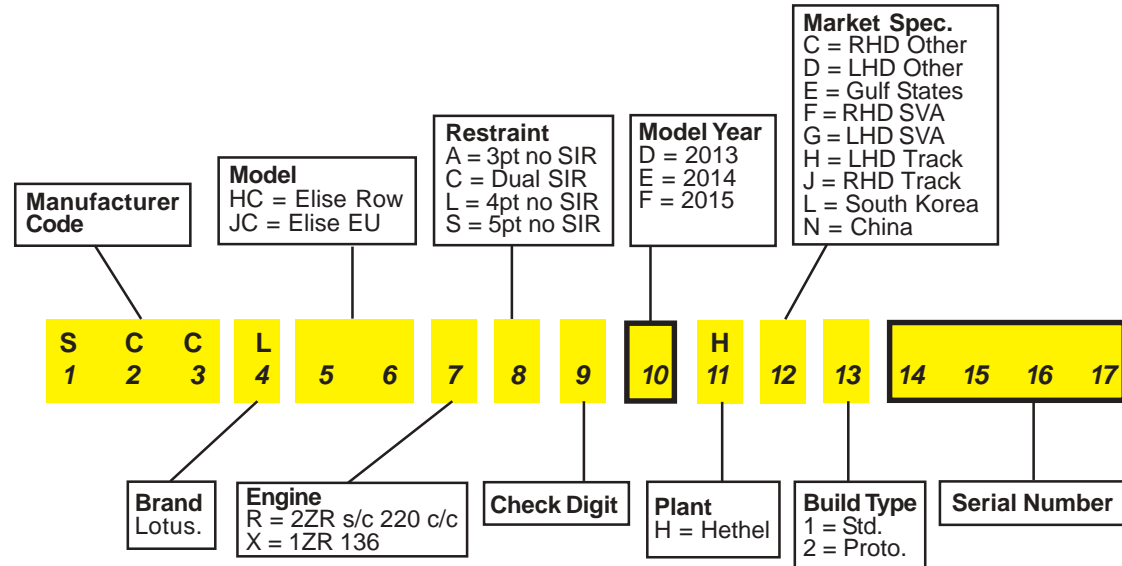

2004 M.Y. - 2010 M.Y. serial no. 0359

ELISE

Updated 1st May 2014

2010 M.Y. serial no. 0360 to 2013 M.Y. serial no. 0275

ELISE

Updated 4th April 2013

2013 M.Y. serial no. 0276 onwards

ELISE

Updated 4th April 2013

MODEL HISTORY MILESTONES

Elise 111R Introduction: January 2004

VIN character 4 = P; Character 13 = 3; Serial number from 0970

Note that the serial number sequence is shared with other Elise variants.