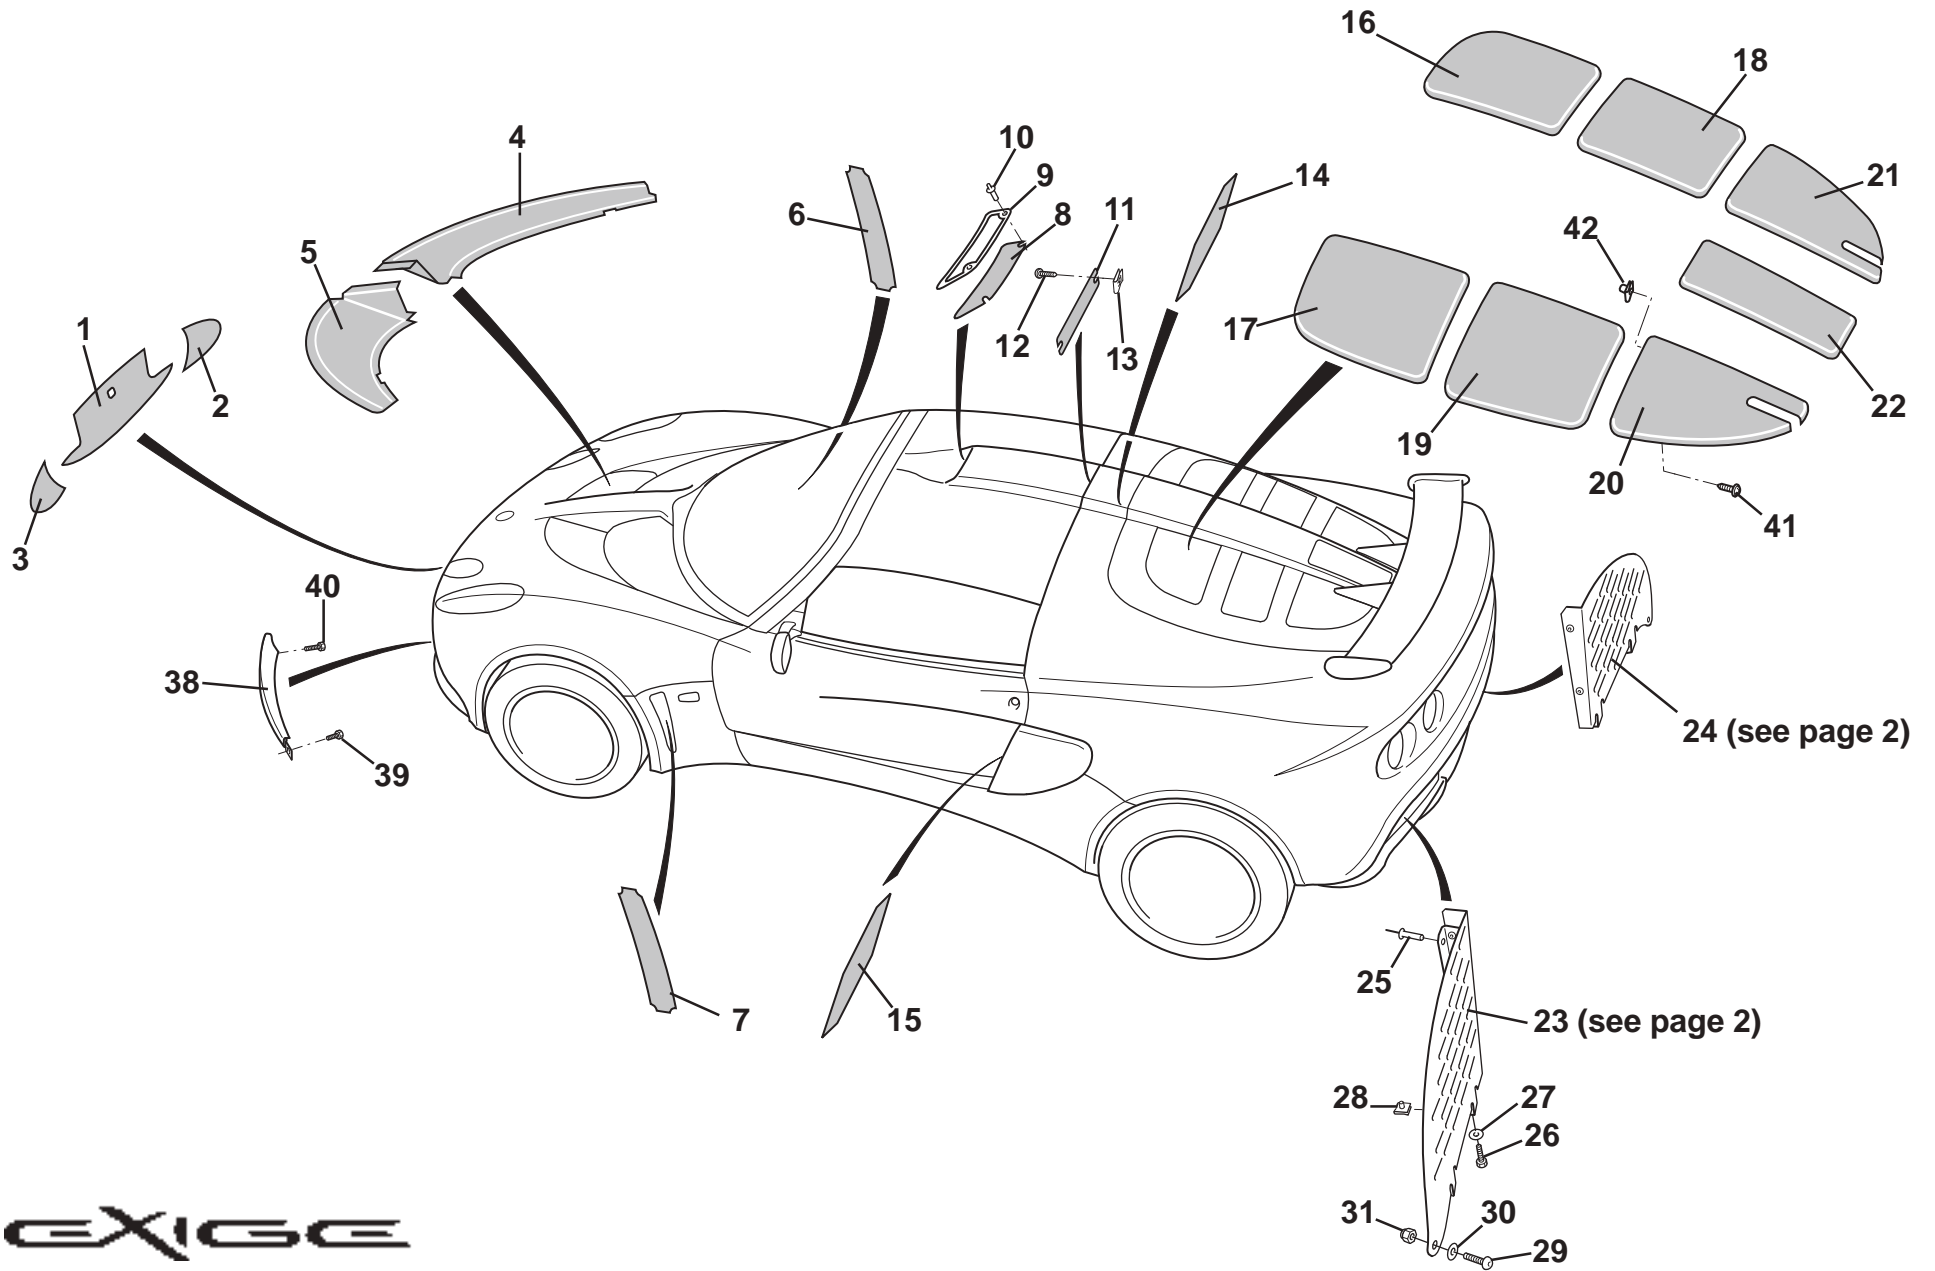

Function Code 12.03a Grilles and Louvres, Elise 2011 MY

<u>Dep</u>	<u>Part Description</u>	<u>Remarks</u>	<u>Option</u>	<u>Part Number</u>	<u>Qty</u>
17	Washer, flat, M6 x 18, grilles to clam.			B082W4018F	20
18	Screw, M6 x 16, hex. hd., side grille to clamshell			A075W1028Z	3
19	Washer, flat, M6 x 25, side grille to clamshell			B075W4017Z	2
20	Washer, flat, M6 x 18, side grille to clamshell			B082W4018F	2
21	Screw, M5 x 16, hex. hd., S/S, grilles to clam./diffuser			A111W1163F	18
22	Washer, flat, 3/16" x 0.75", grilles to clam./diffuser			B075W4009Z	18
23	Spirenut, M5, grille to diffuser			A117W6715F	8
24	Deflector Oil Cooler Duct, LH			A120B4017F	1
24a	Deflector Oil Cooler Duct, RH			A120B4018F	1
25	Screen Oil Cooler Duct, LH			A120B4071F	1
25a	Screen Oil Cooler Duct, RH			A120B4072F	1
26	Screw M6 x 16 btn cap s/s blk, front exit grille centre			A082W7105F	2

EXIGE

12.03x page1

Updated 1st April 2014