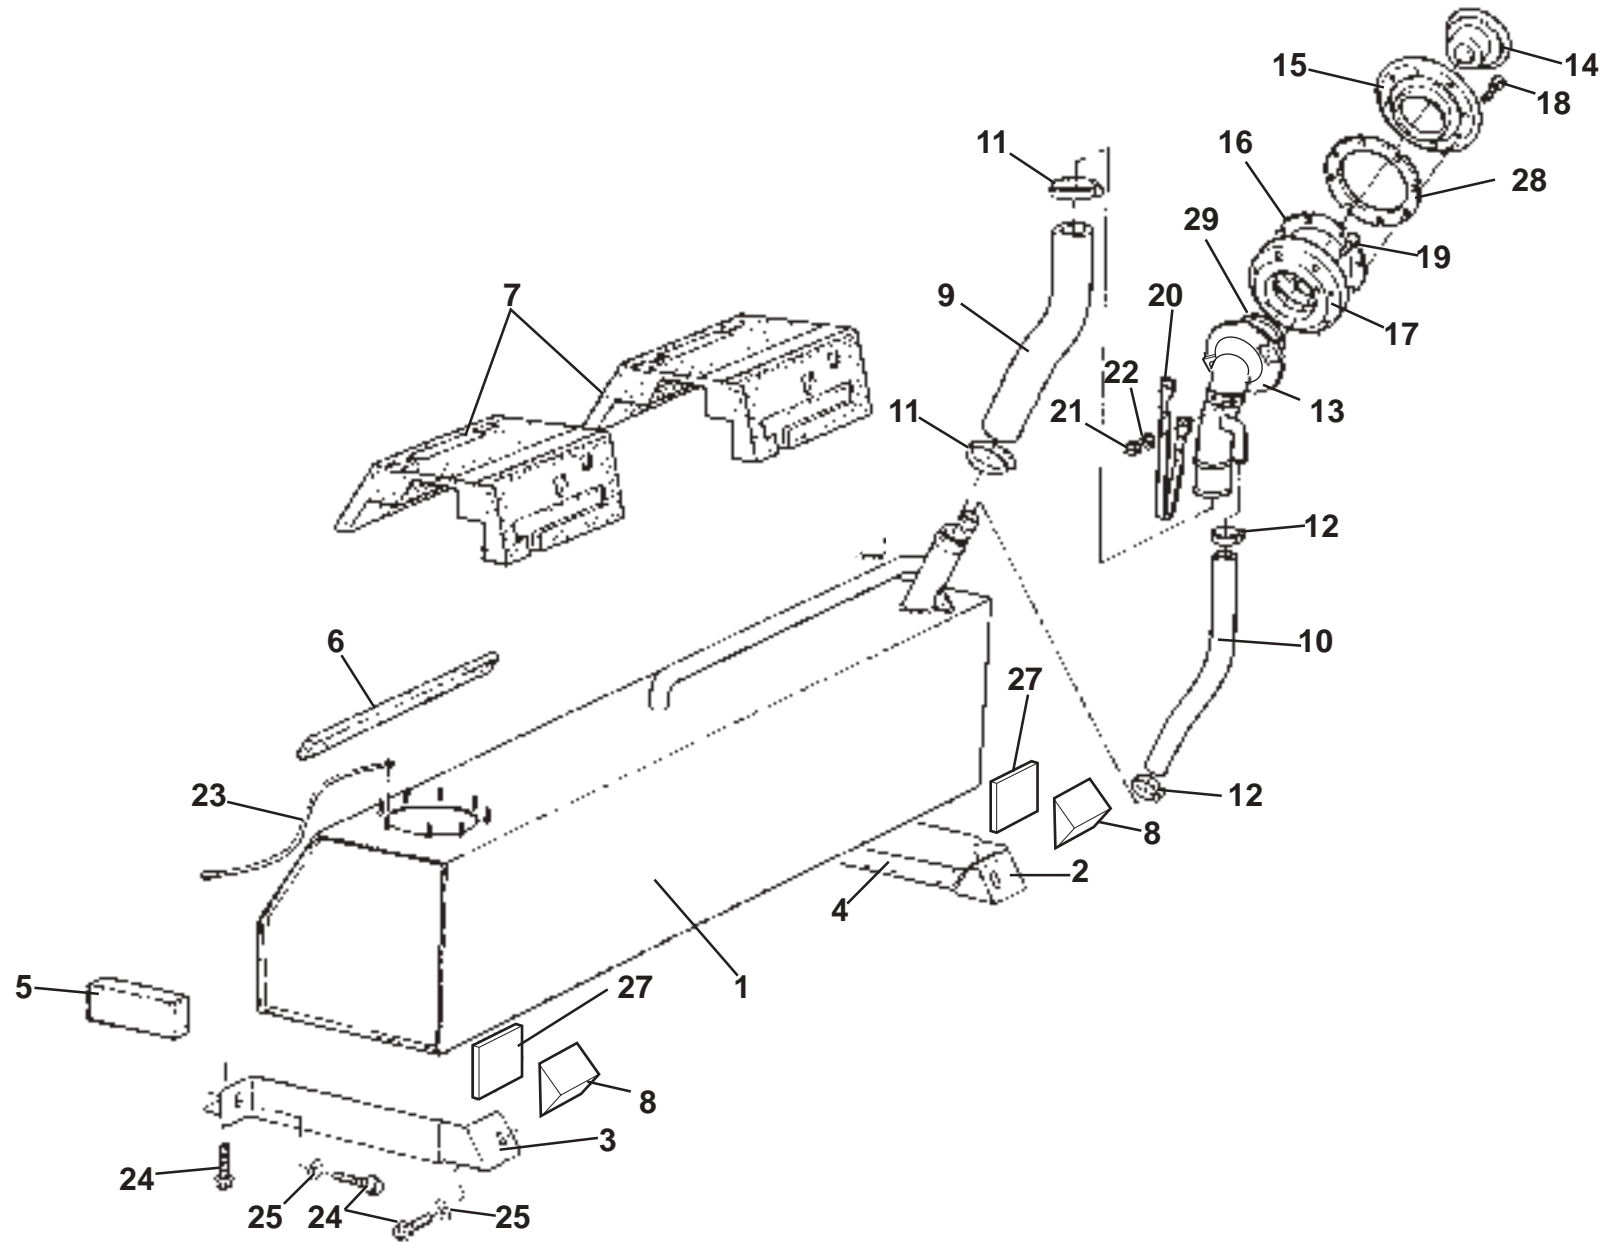

ELISE
44.01

Updated 21st November 2011

Service Parts List

ELISE

Function Code 44.01 Fuel Tanks, Filler

<u>Dep</u>	<u>Part Description</u>	<u>Remarks</u>	<u>Option</u>	<u>Part Number</u>	<u>Qty</u>
01	Fuel Tank			A120L0004H	1
02	Bracket, fuel tank support, RH			B120L0040F	1
03	Bracket, fuel tank support, LH			B120L0041F	1
04	Isolating Strip, tank brackets			A120L0047F	2
05	Foam Support, tank sides		A120L0028F R/B	B120L0028F	4
06	Restraint Foam			A120L0053F	4
07	Foam Block, fuel tank retention, upper			B120L0044F	2
08	Rear Restraint, tank mounting			A120L0045F	2
09	Hose, fuel filler			A117L0060F	1
10	Hose, fuel breather			B117L0062F	1
11	Hose Clip, filler hose			A117W6684F	2
12	Hose Clip, breather hose		A117W6706F R/B	A079K6018F	2
13	Fuel Filler Neck			B120L0048F	1
14	Fuel Cap, less lock barrel	Order vehicle lock set, or 14a		A117L0058F	1
14a	Lock Barrel & Keys, for the fuel cap	Keys are 'D' code, lock set req. for 'L'		A117L6050S	1
15	Finisher Ring, cap to clamshell			B117L0024F	1
15a	Finisher Ring, cap to clamshell, black		Optional	LSPAC00048	1
16	Gasket, spacer ring to clamshell			A117L0027F	1

ELISE

Function Code: 44.01, Page: 1

Updated 21st November 2011