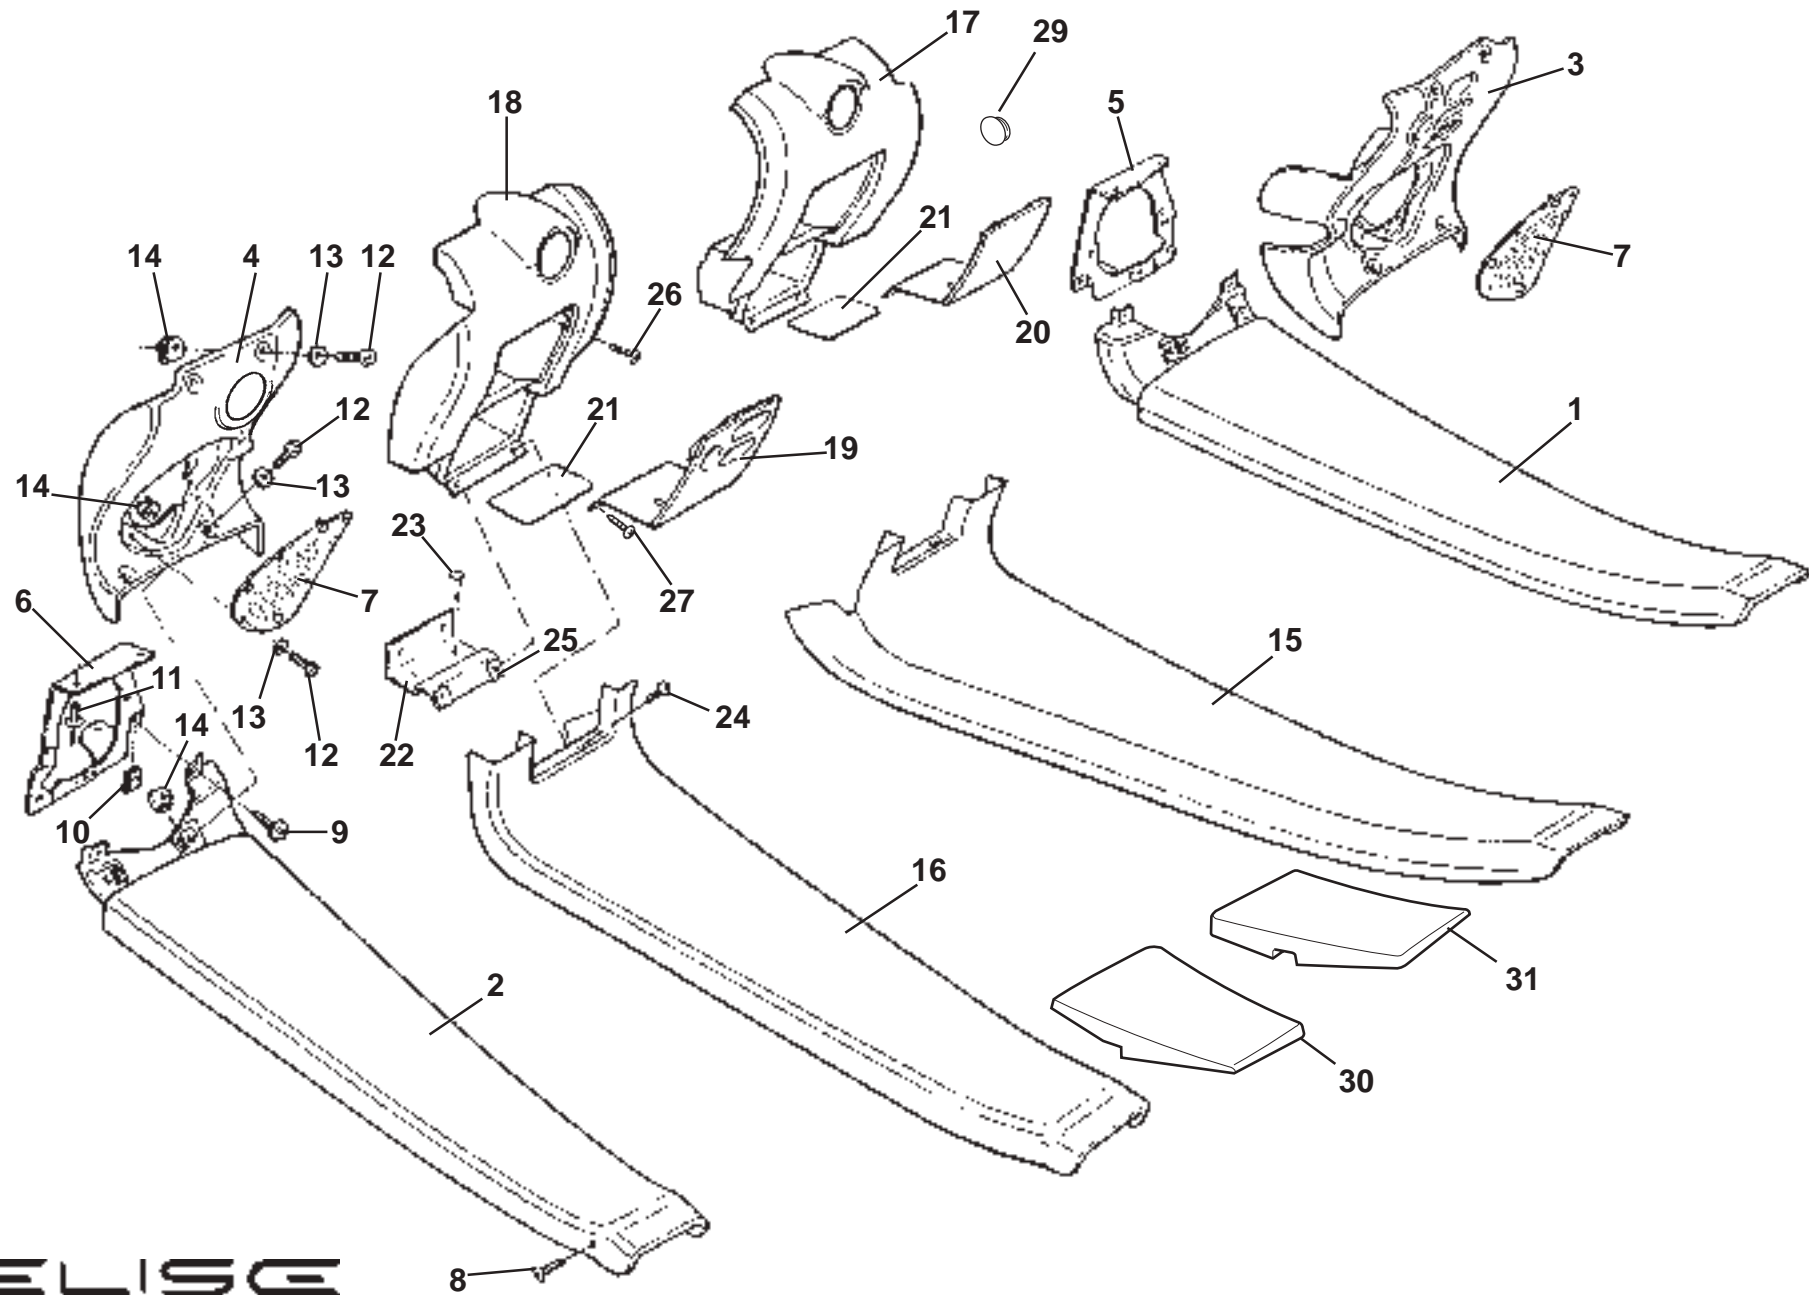

ELISE
15.18

Updated 3rd March 2014

Service Parts List

ELISE

Function Code 15.18 Interior Trim, Chassis Trim Panels

<u>Dep</u>	<u>Part Description</u>	<u>Remarks</u>	<u>Option</u>	<u>Part Number</u>	<u>Qty</u>
01	Sill Trim Panel, RH		Non federal, Prior '08 MY	C117U0112F	1
02	Sill Trim Panel, LH		Non federal, Prior '08 MY	C117U0117F	1
03	'A' Post Trim Panel/Speaker Housing, RH, RHD	With switch/FLV apertures	Non federal, Prior '08 MY	A117U0296F	1
03a	'A' Post Trim Panel/Speaker Housing, RH, LHD	With FLV aperture	Non federal, Prior '08 MY	A117U0297F	1
04	'A' Post Trim Panel/Speaker Housing, LH, RHD	With FLV aperture	Non federal, Prior '08 MY	A117U0298F	1
04a	'A' Post Trim Panel/Speaker Housing, LH, LHD	With switch/FLV apertures	Non federal, Prior '08 MY	A117U0295F	1
05	Bracket, speaker retention, RH		Non federal, Prior '08 MY	B117U0074F	1
06	Bracket, speaker retention, LH		Non federal, Prior '08 MY	A117U0073F	1
07	Speaker Grille		Non federal, Prior '08 MY	A117U0347F	2
07a	Foam, speaker grille	Not illustrated	Non federal, Prior '08 MY	A117V0530F	2
08	Screw, self tap. No. 6 x 1/2", flg. hd, pozi., trim fix.			A089W5138F	2
09	Screw, self tap. No.8 x 3/4", flg. hd., pozi. trim fix.			A075W5074Z	4
10	Spirenut, No.8, trim fix			A075W6016Z	4
11	Pop Rivet, bracket fix.			A075W6069Z	6
12	Screw, Ejoyt 1452K 50 x 18, black, trim/grille fix.		A117F6001F R/B	A117W5277F	16
13	Washer, flat, M4 x 9 x 0.8, trim/grille fix.			A082W4136F	16
14	Spirenut, plastic, trim/grille fix.			A117F6000F	16
15	Sill Trim Panel, RH	A121U0020F R/B	Federal	B121U0120F	1

ELISE

Function Code: 15.18, Page: 1

Updated 1st April 2014