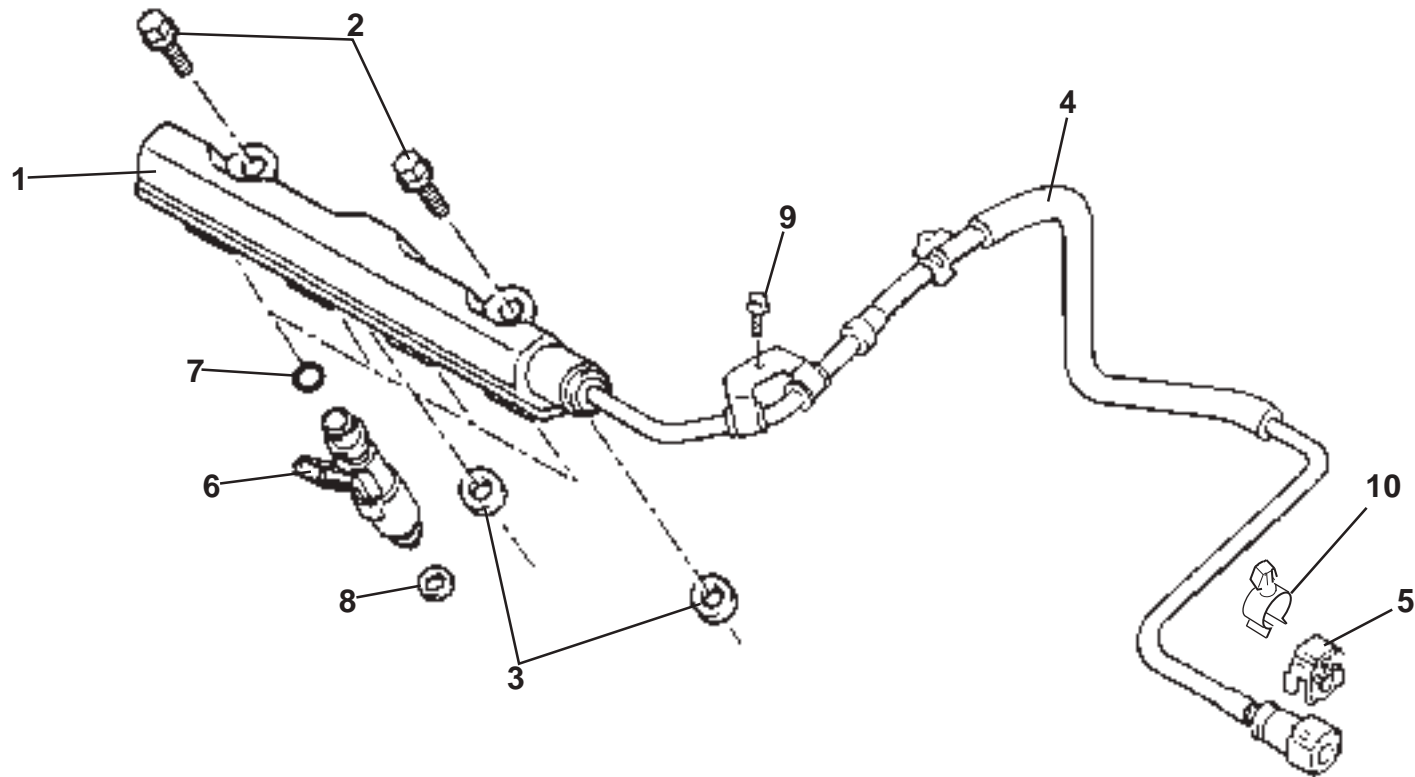

ELISE

42.05

Updated 6th June 2012

Service Parts List **ELISE**

Function Code 42.05 Fuel Injection System

<u>Dep</u>	<u>Part Description</u>	<u>Remarks</u>	<u>Option</u>	<u>Part Number</u>	<u>Qty</u>
01	Fuel Rail, 2ZZ		111R, Elise R, Exige	A120E6362S	1
01a	Fuel Rail, 1ZZ		Elise S, '07 MY	A131E6143S	1
02	Bolt, flg. hd., fuel rail fixing, 2ZZ		111R, Elise R, Exige	A120E6364S	2
02a	Bolt, flg. hd., fuel rail fixing, 1ZZ		Elise S, '07 MY	A131E6248S	2
03	Spacer, fuel rail to manifold, 2ZZ		111R, Elise R, Exige	A120E6363S	2
03a	Spacer, fuel rail to manifold, 1ZZ		Elise S, '07 MY	A131E6070S	2
04	Hose Assembly, fuel rail	Includes item 5	Common	A120E6365J	1
05	Double Lock Connect, fuel feed	See Service Notes: section LJ	Common	A120W6757F	1
06	Fuel Injector, 2ZZ	Includes 'O' rings, dark grey body	111R, Elise R, Exige, 240R, Exige S Euro	A120E6479S	4
06a	Fuel Injector, 1ZZ	Includes 'O' rings	Elise S, '07 MY	A131E6137S	4
06b	Fuel Injector, Exige S 240/255/260, Elise SC	Includes 'O' rings, Green body	Exige S USA, Cup 255/260, Elise SC	A129E6000F	4
07	'O' Ring, injector		Common	A120E6457S	4
08	Insulator, injector, 2ZZ		111R, Elise R, Exige	A120E6361S	4
08a	Insulator, injector, 1ZZ		Elise S, '07 MY	A131E6142S	4
09	Bolt, fuel pipe fixing, 2ZZ		111R, Elise R, Exige	A120E6359S	1
09a	Bolt, fuel pipe fixing, 1ZZ		Elise S, '07 MY	A131E6222S	1
10	Clip Pipe, fuel pipe to header bracket	For cars where fuel pipe routes over airbox		A120W6771F	1

ELISE

Function Code: 42.05, Page: 1

Updated 2nd January 2014