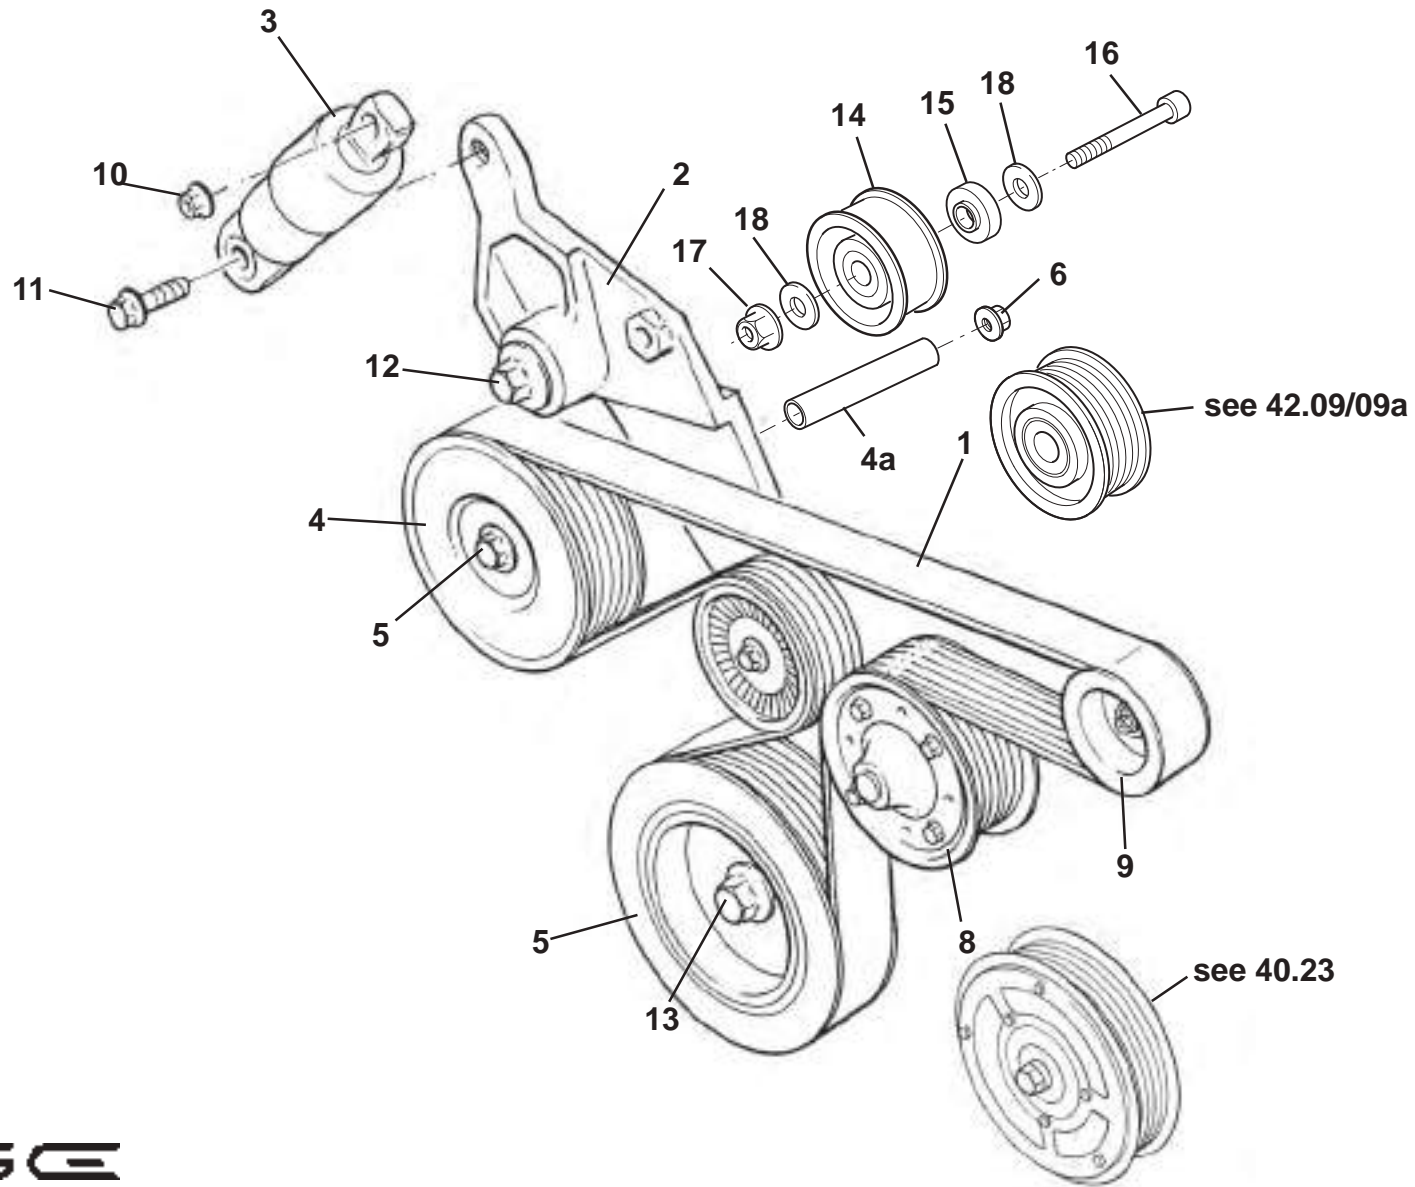

ELISE

Function Code: 40.23c, Page: 1

Updated 27th September 2012

ELISE
41.03

Updated 6th June 2012

Service Parts List **ELISE**

Function Code 41.03 Auxiliary Drive Belts & Pulleys

<u>Dep</u>	<u>Part Description</u>	<u>Remarks</u>	<u>Option</u>	<u>Part Number</u>	<u>Qty</u>
01	Drive Belt, alternator, water pump, 2ZZ		111R, Elise R	A120E6418S	1
01a	Drive Belt, AC compressor, alternator, water pump, 2ZZ	Not illustrated	AC 111R, Elise R, Exige	A120E6416S	1
01b	Drive Belt, ancillaries + supercharger, with AC	Not illustrated	Exige production supercharged	A128E6008F	1
01c	Drive Belt, ancillaries + supercharger, without AC	Not illustrated	Exige production supercharged	A128E6007F	1
01d	Drive Belt, alternator, water pump, 1ZZ	Not illustrated	Elise S, '07 MY	A131E6016F	1
01e	Drive Belt, AC compressor, alternator, water pump, 1ZZ	Not illustrated	AC Elise S, '07 MY	A131E6014H	1
01f	Drive Belt, alternator, water pump, 2ZZ S/C without AC	Not illustrated	Elise SC*	B120E6509F	1
01g	Drive Belt, AC compressor, alternator, water pump, 2ZZ S/C	Not illustrated	Elise SC + AC*	B120E6510F	1
02	Tensioner, drive belt, 2ZZ		111R, Elise R, Exige	A120E6316S	1
02a	Tensioner, drive belt, 1ZZ		Elise S, '07 MY	A131E6128S	1
03	Spring, belt tensioner		Common	A120E6367S	1
04	Idler Assembly, drive belt		Elise/Exige na, Exige production SC	A120E6403S	1
04a	Spacer, idler pulley		Common	A120E6406S	1
05	Bolt, flg. hex. hd, pulley fixing		Common	A120E6404S	1
06	Nut, pulley fixing		Common	A120E6480S	1
07	Pulley, crankshaft to drive belt, 2ZZ		111R, Elise R, exige	A120E6198S	1