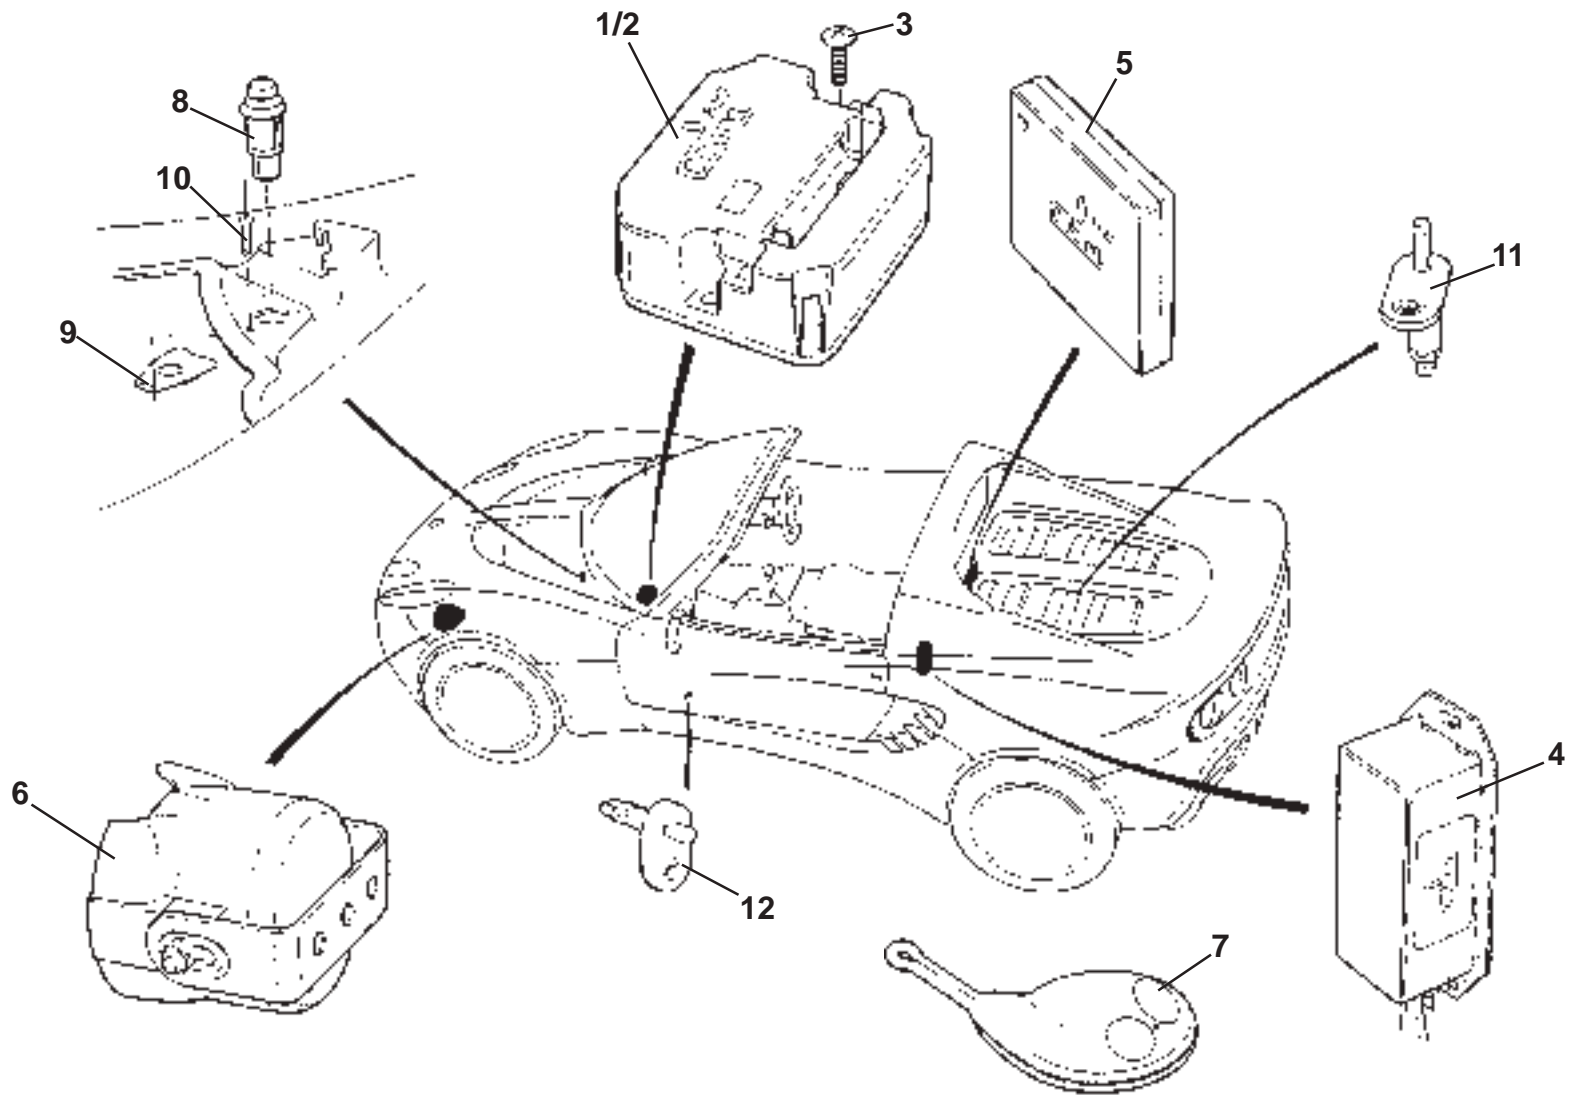

ELISE

17.33a

Updated 9th June 2011

Service Parts List **ELISE**

Function Code 17.33a Security Alarm System, Cobra

<u>Dep</u>	<u>Part Description</u>	<u>Remarks</u>	<u>Option</u>	<u>Part Number</u>	<u>Qty</u>
01	Cobra Alarm Kit, 8186, with CDL	Comprises: controller, immobiliser, keys, plus items 5/6		B117M6063F	1
02	Controller, 8186 system	Programmed for siren & microwave sensor		A117M6049S	1
03	Screw, No.8 x 3/8", pan hd. pozi, controller to chassis			A075W5031F	2
04	Immobiliser		All cars	A117M6050S	1
05	Microwave Sensor			A117M6048S	1
06	Siren			A117M6047S	1
07	Transmitter Key, casing and components		All cars	A111M6100S	2
07a	Transmitter Key, casing		All cars	A142M6000S	2
08	Microswitch, alarm activation			A111M6037F	2
09	Bracket, front switch mounting			A120B0127F	2
10	Pop Rivet, domed, black, front brackets to clamshell			A082W6512F	6
11	Microswitch alarm activation, engine cover	Also for courtesy lamp		A111M6035F	1
12	Microswitch alarm activation, doors			A111M6035F	2
13	Cover Assembly, alarm module	Not illustrated		A117M0148J	1
14	Bracket/Shield, siren	Not illustrated		A117M6091S	1

*NOTE: For full information on all Lotus Security Systems, see LSL483f

ELISE

Function Code: 17.33a, Page: 1

Updated 2nd January 2014