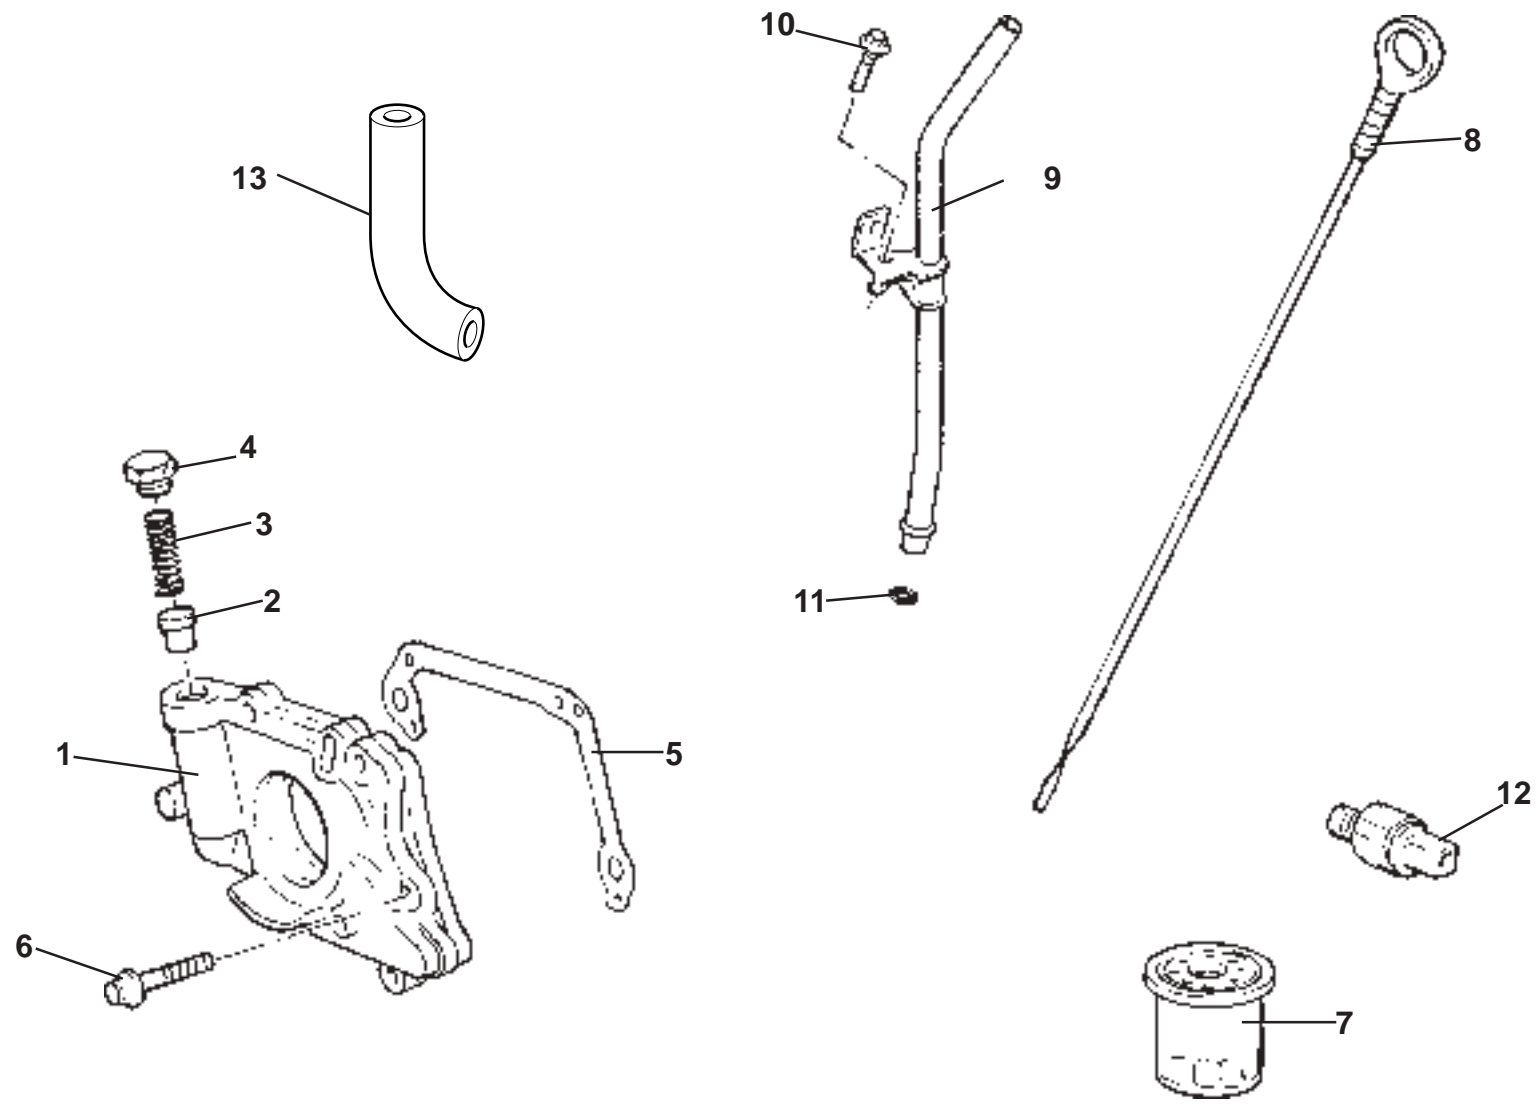

ELISE

40.15

Updated 16th January 2013

Service Parts List

ELISE

Function Code 40.15 Lubrication System

<u>Dep</u>	<u>Part Description</u>	<u>Remarks</u>	<u>Option</u>	<u>Part Number</u>	<u>Qty</u>
01	Oil Pump Assembly, 2ZZ		111R, Elise R, Exige	A120E6270S	1
01a	Oil Pump Assembly, 1ZZ		Elise S, '07 MY	A131E6092S	1
02	Relief Valve, oil pump, 2ZZ		111R, Elise R, Exige	A120E6432S	1
02a	Relief Valve, oil pump, 1ZZ		Elise S, '07 MY	A131E6245S	1
03	Spring, oil pump relief valve, 2ZZ		111R, Elise R, Exige	A120E6433S	1
03a	Spring, oil pump relief valve, 1ZZ		Elise S, '07 MY	A131E6246S	1
04	Plug, oil pump relief valve, 2ZZ		111R, Elise R, Exige	A120E6434S	1
04a	Plug, oil pump relief valve, 1ZZ		Elise S, '07 MY	A131E6247F	1
05	Gasket, oil pump, 2ZZ		111R, Elise R, Exige	A120E6271S	1
05a	Gasket, oil pump, 1ZZ		Elise S, '07 MY	A131E6109S	1
06	Bolt, flange, oil pump to block, 2ZZ		111R, Elise R, Exige	A120E6272S	6
06a	Bolt, flange, oil pump to block, 1ZZ		Elise S, '07 MY	A131E6223S	6
07	Oil Filter, 2ZZ		111R, Elise R, Exige	A120E6277S	1
07a	Oil Filter, 1ZZ		Elise S, '07 MY	A131E6022S	1
08	Dipstick, 2ZZ		111R, Elise R, Exige	A120E6279S	1
08a	Dipstick, 1ZZ		Elise S, '07 MY	A131E6110S	1
09	Guide Tube, dipstick, 2ZZ		111R, Elise R, Exige	A120E6278S	1
09a	Guide Tube, dipstick, 2ZZ S/C, Exige		Exige supercharged	A128E0014F	1

ELISE

Function Code: 40.15, Page: 1

Updated 16th January 2013