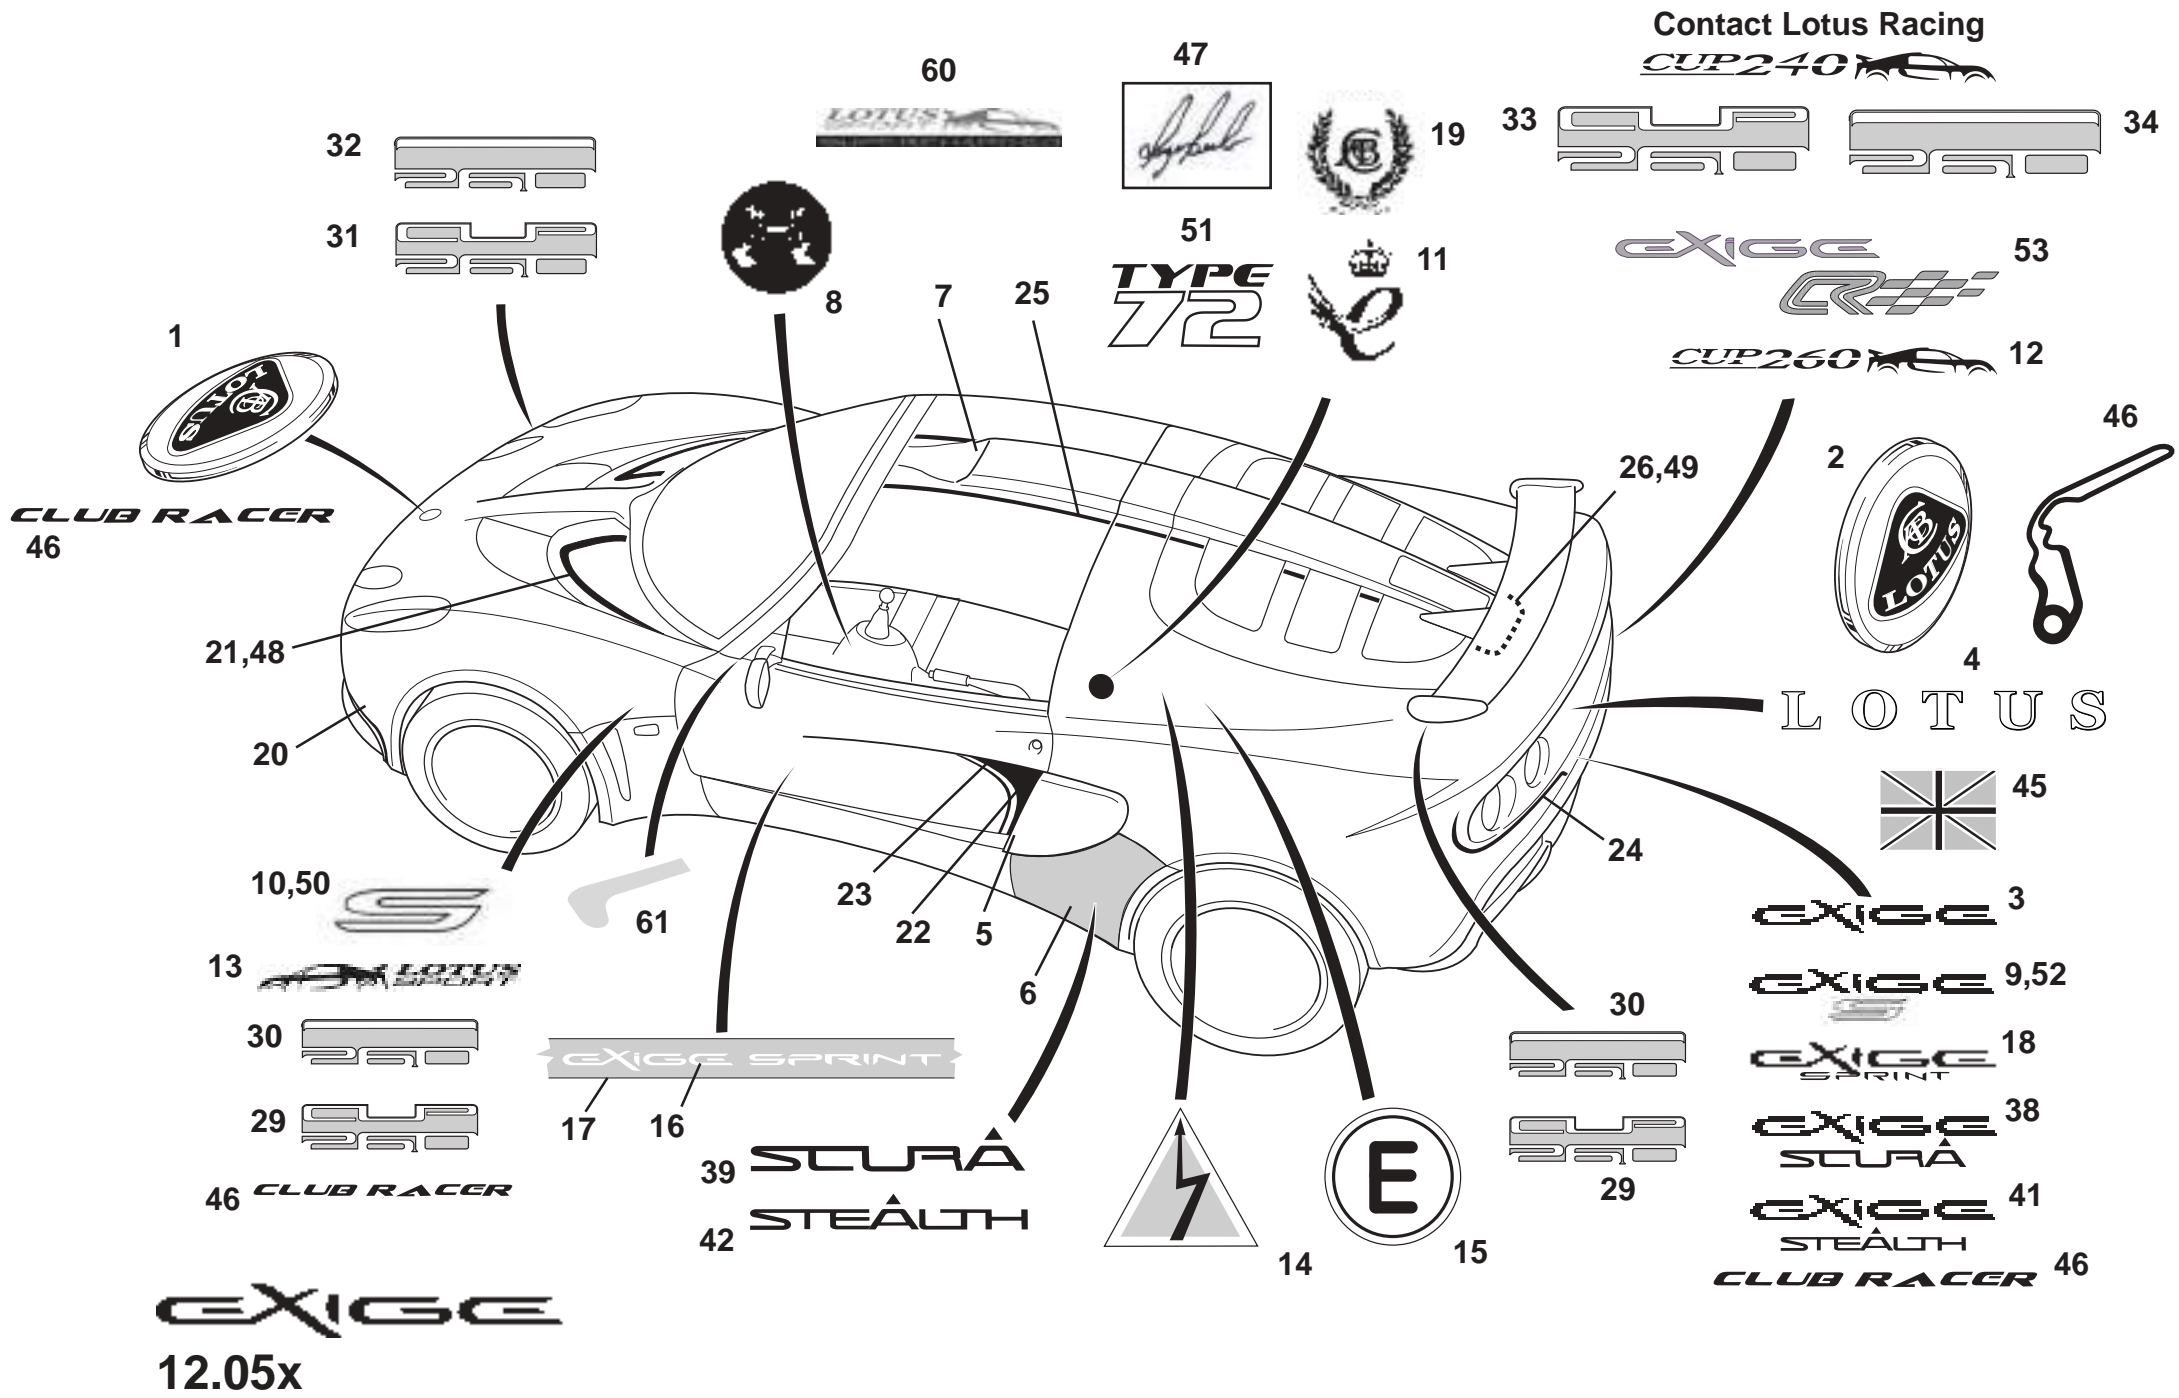

ELISE

Function Code: 12.05a, Page: 3

Updated 1st May 2014

Contact Lotus Racing
CUP240

EXIGE
CUP260

CLUB RACER
46

LOTUS

EXIGE
12.05x