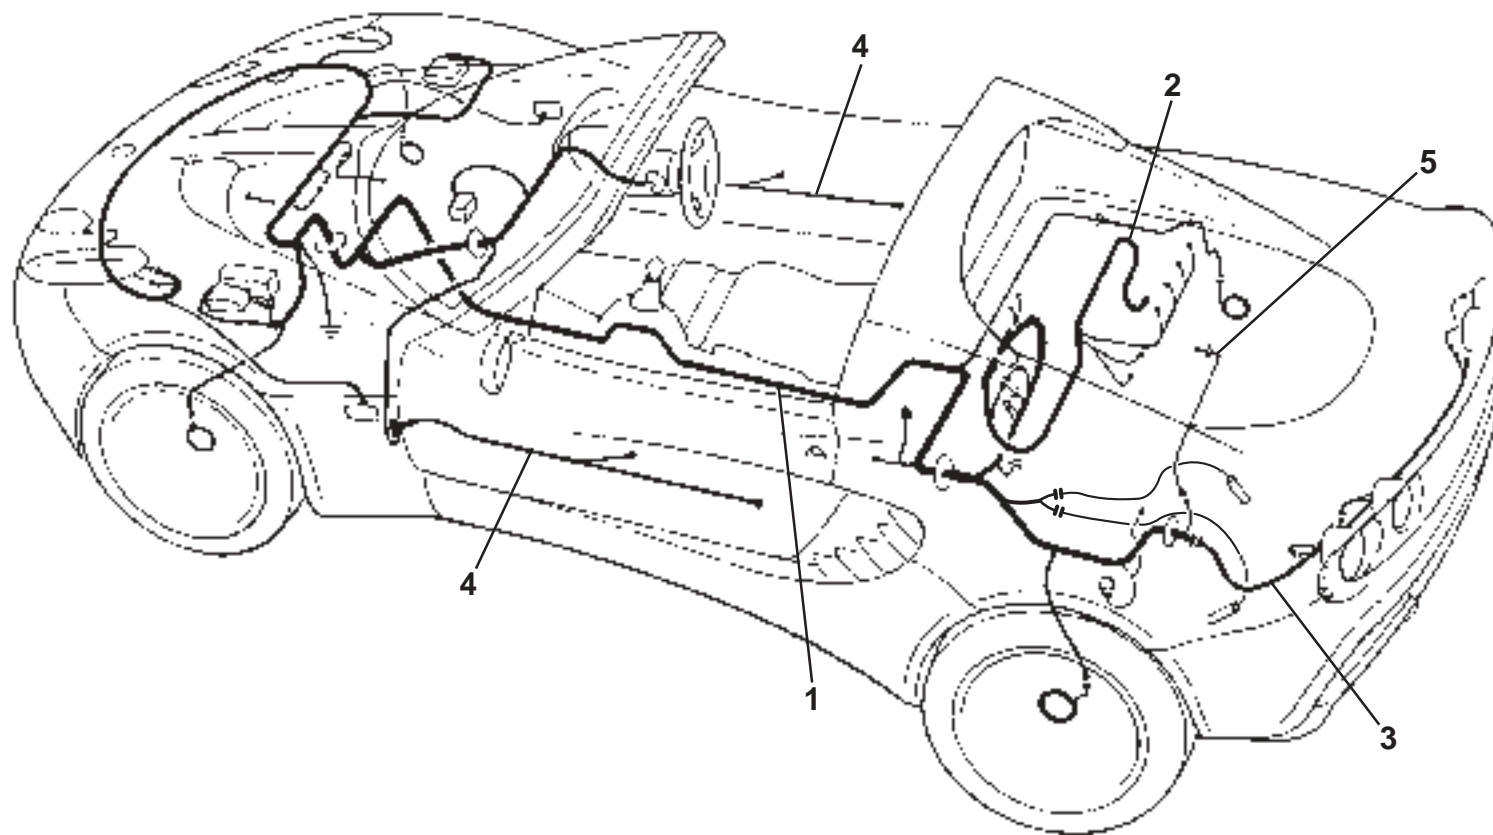

ELISE

17.01

Service Parts List **ELISE**

Function Code 17.01 Harnesses, Leads

<u>Dep</u>	<u>Part Description</u>	<u>Remarks</u>	<u>Option</u>	<u>Part Number</u>	<u>Qty</u>
01	Harness, main	Non airbag	Euro	B120M0003F	1
01a	Harness, main, electronic throttle	Non airbag	Euro, '06 MY	B120M0025F	1
01b	Harness, main, federal	Airbags	USA/Canada	A121M0001F	1
01c	Harness, main, with driving lamps, federal	Airbags	USA/Canada	C121M0001F	1
01d	Harness, main, federal, electronic throttle	Airbags	USA/Canada, '06/'07 MY	D121M0024F	1
01e	Harness, main, electronic throttle	Non airbag	Euro '07 MY	C120M0025F	1
01f	Harness, main, electronic throttle, tpms	Airbags, all territories	Common, '08 MY	F121M0024F	1
01g	Harness, main + isolator switch wiring	Exige Cup 260	Exige option, Exige Club Racer '12MY'	A128M0005F	1
01h	Harness, main, Elise/Exige 2ZZ 1.8 engine		2011 MY	C120M0051F	1
01i	Harness, main, Elise with 1ZR FAE 1.6 engine	Kelsey Hayes ABS	Elise 2011 MY	A121M0054F	1
01j	Harness, main, Elise with 1ZR, 2ZR	Bosch, ABS from vin BH_10931	Elise 2011 MY	F121M0064F	f
02	Harness, engine, manual throttle			B120M0004F	1
02a	Harness, engine, electronic throttle		'06 MY, 1ZZ & 2ZZ N/A	C120M0026F	1
02b	Harness, engine, electronic throttle, supercharged		'07 MY, 2ZZ S/C including Cup cars	A128M0001F	1
02c	Harness, engine, 1ZR FAE 1.6		'11 MY, 1ZR	C121M0053F	1
02d	Harness, engine, 2ZR FE		2ZR	B120M0065F	1
03	Harness, rear			A120M0020F	1