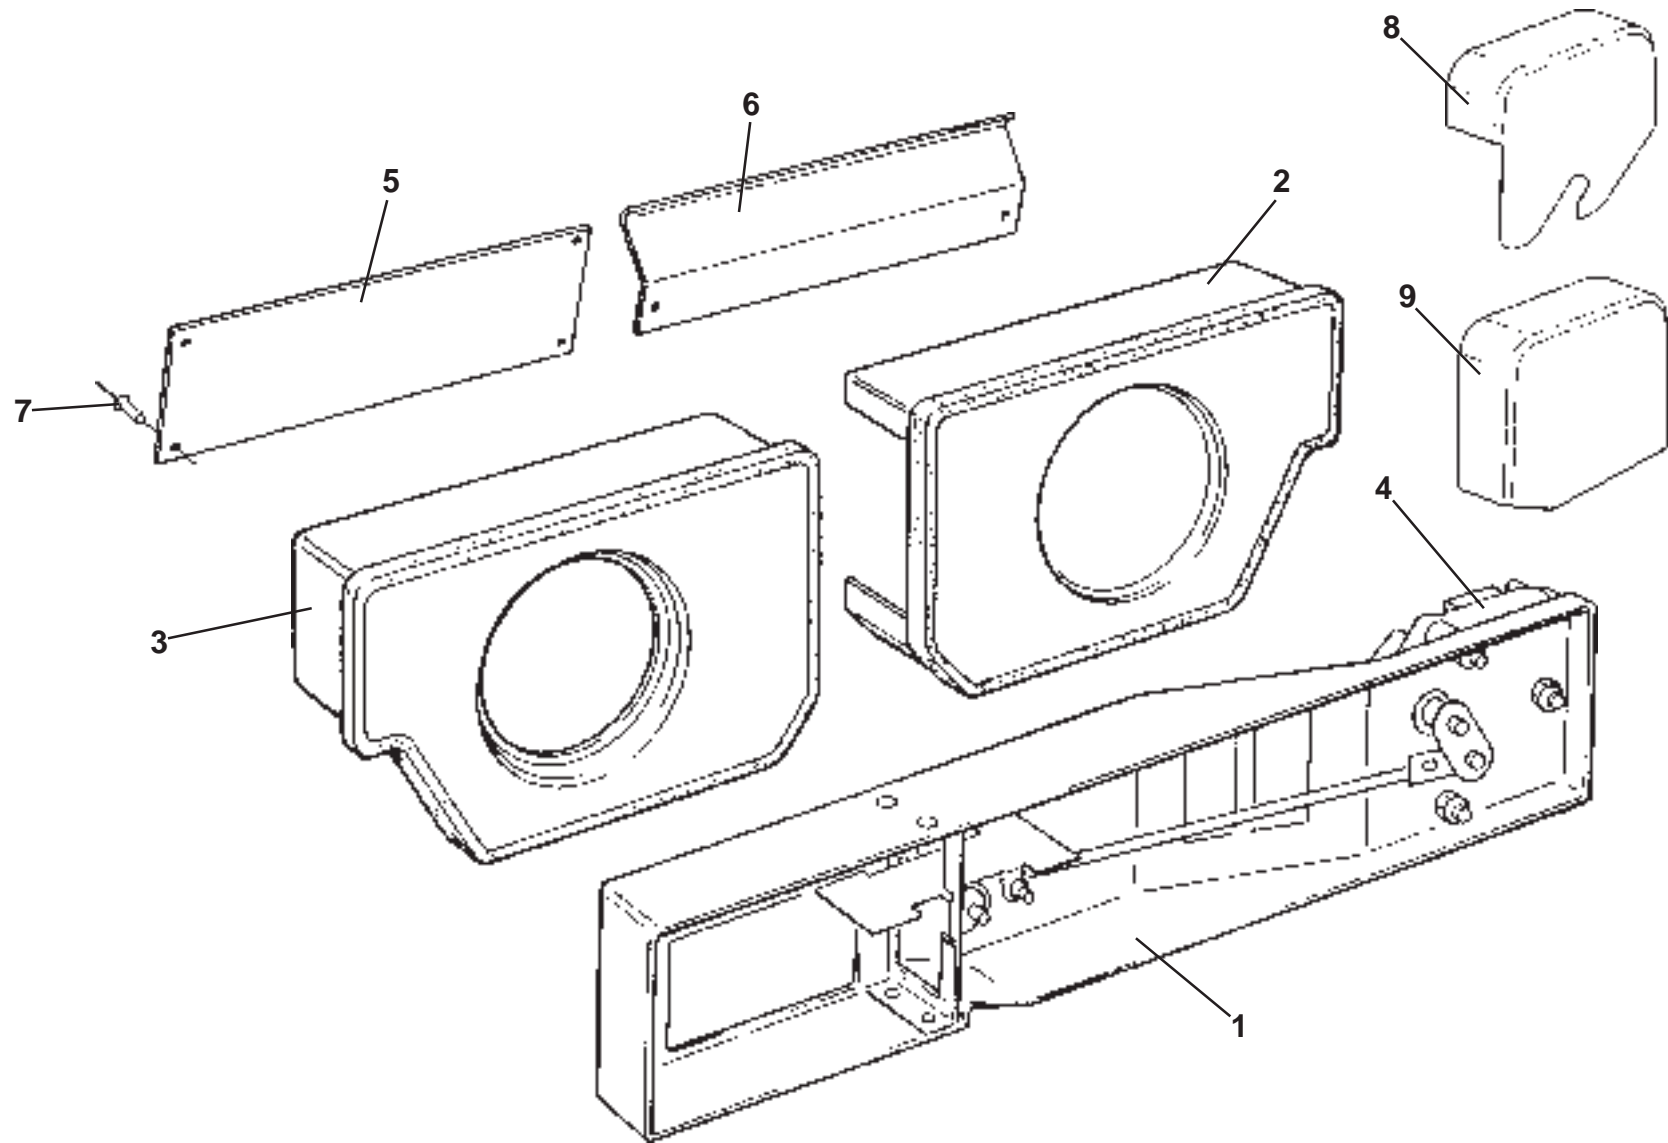

ELISE
18.14

Service Parts List **ELISE**

Function Code 18.14 AC Air Recirculation System

<u>Dep</u>	<u>Part Description</u>	<u>Remarks</u>	<u>Option</u>	<u>Part Number</u>	<u>Qty</u>
01	Intake Duct/Fresh Air Flap Assembly, LHD		AC cars	A117P0089F	1
01a	Intake Duct/Fresh Air Flap Assembly, RHD		AC cars	A117P0088F	1
01b	Intake Duct, heater, LHD		Heater cars	A117P0134F	1
01c	Intake Duct, heater, RHD		Heater cars	A117P0135F	1
02	Recirc. Air Plenum, LH, RHD	Without aperture	AC cars, A120P0011F R/B	B117P0035F	1
02a	Recirc. Air Plenum, LH, LHD	With aperture	AC cars	B117P0037F	1
02b	Recirc. Air Plenum, LH, GCC	Not illustrated	Gulf states	A120P0172F	1
03	Recirc. Air Plenum, RH, RHD	With aperture	AC cars	B117P0036F	1
03a	Recirc. Air Plenum, RH, LHD	Without aperture	AC cars, A120P0012F R/B	B117P0038F	1
03b	Recirc. Air Plenum, RH, GCC	Not illustrated	Gulf states	A120P0173F	1
04	Actuator, fresh air flap		AC cars	A117M6052S	1
05	Blanking Panel, alloy	Driver footwell	AC cars	A117P0123F	1
06	Deflector Panel, alloy	Passenger footwell	AC cars	A117P0126F	1
07	Pop Rivet, panels to chassis		AC cars	A111W6613F	6
08	Cover, actuator, RHD		AC cars	A117P0159K	1
09	Cover, actuator, LHD		AC cars	A117P0160K	1

ELISE

Function Code: 18.14, Page: 1

Updated 16th January 2013