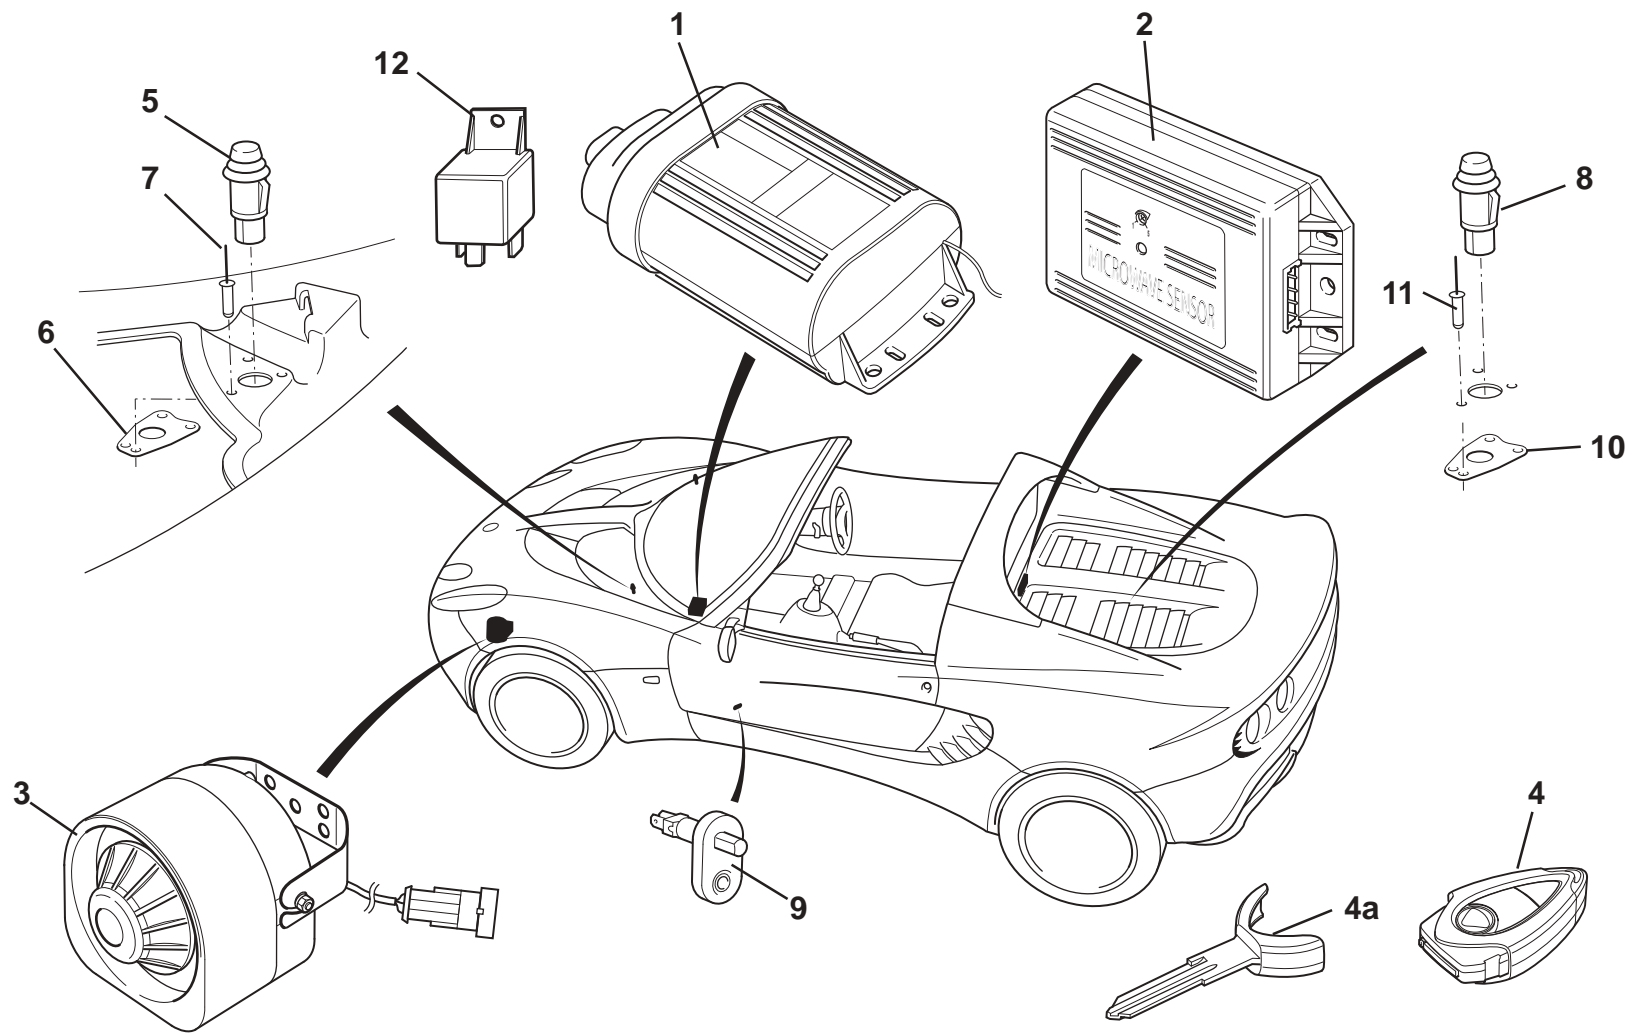

ELISE
17.33b

Updated 3rd March 2014

Service Parts List

ELISE

Function Code 17.33b Security Alarm System, PFK, 2008 MY

<u>Dep</u>	<u>Part Description</u>	<u>Remarks</u>	<u>Option</u>	<u>Part Number</u>	<u>Qty</u>
01	Controller, PFK	Includes 2 transmitter fobs		A132M0117F	1
01a	Alarm Kit, PFK	Includes CDL module		B121M0050F	1
02	Microwave Sensor, PFK			A120M0047F	1
03	Siren, PFK	Includes bracket, fixings, if unavailable order 01a		A132M6082F	1
04	Transmitter Fob	Programme transmitter using PIN*		A120M0049F	2
04a	Key Blade, uncut			A120H0008S	2
04b	Key Blade, cut*	Order from Bolton Lock		A120H0009S	2
05	Microswitch, alarm activation, front access covers			A111M6037F	2
06	Bracket, front microswitch mounting			A120B0127F	2
07	Pop rivet, domed, black, brackets to clamshell			A082W6512F	6
08	Microswitch, alarm activation, engine cover	Located in striker/lift assembly		A111M6037F	1
09	Microswitch, alarm activation, doors	Also for courtesy lamp		A111M6035F	2
10	Bracket, rear microswitch mounting			A120B0127F	1
11	Pop rivet, domed, black, bracket to clamshell			A082W6512F	3
12	Tilt Sensor		Dutch Market	A132M6119F	1

*NOTE: For full information on all Lotus Security Systems, see LSL483f

ELISE

Function Code: 17.33b, Page: 1

Updated 3rd March 2014