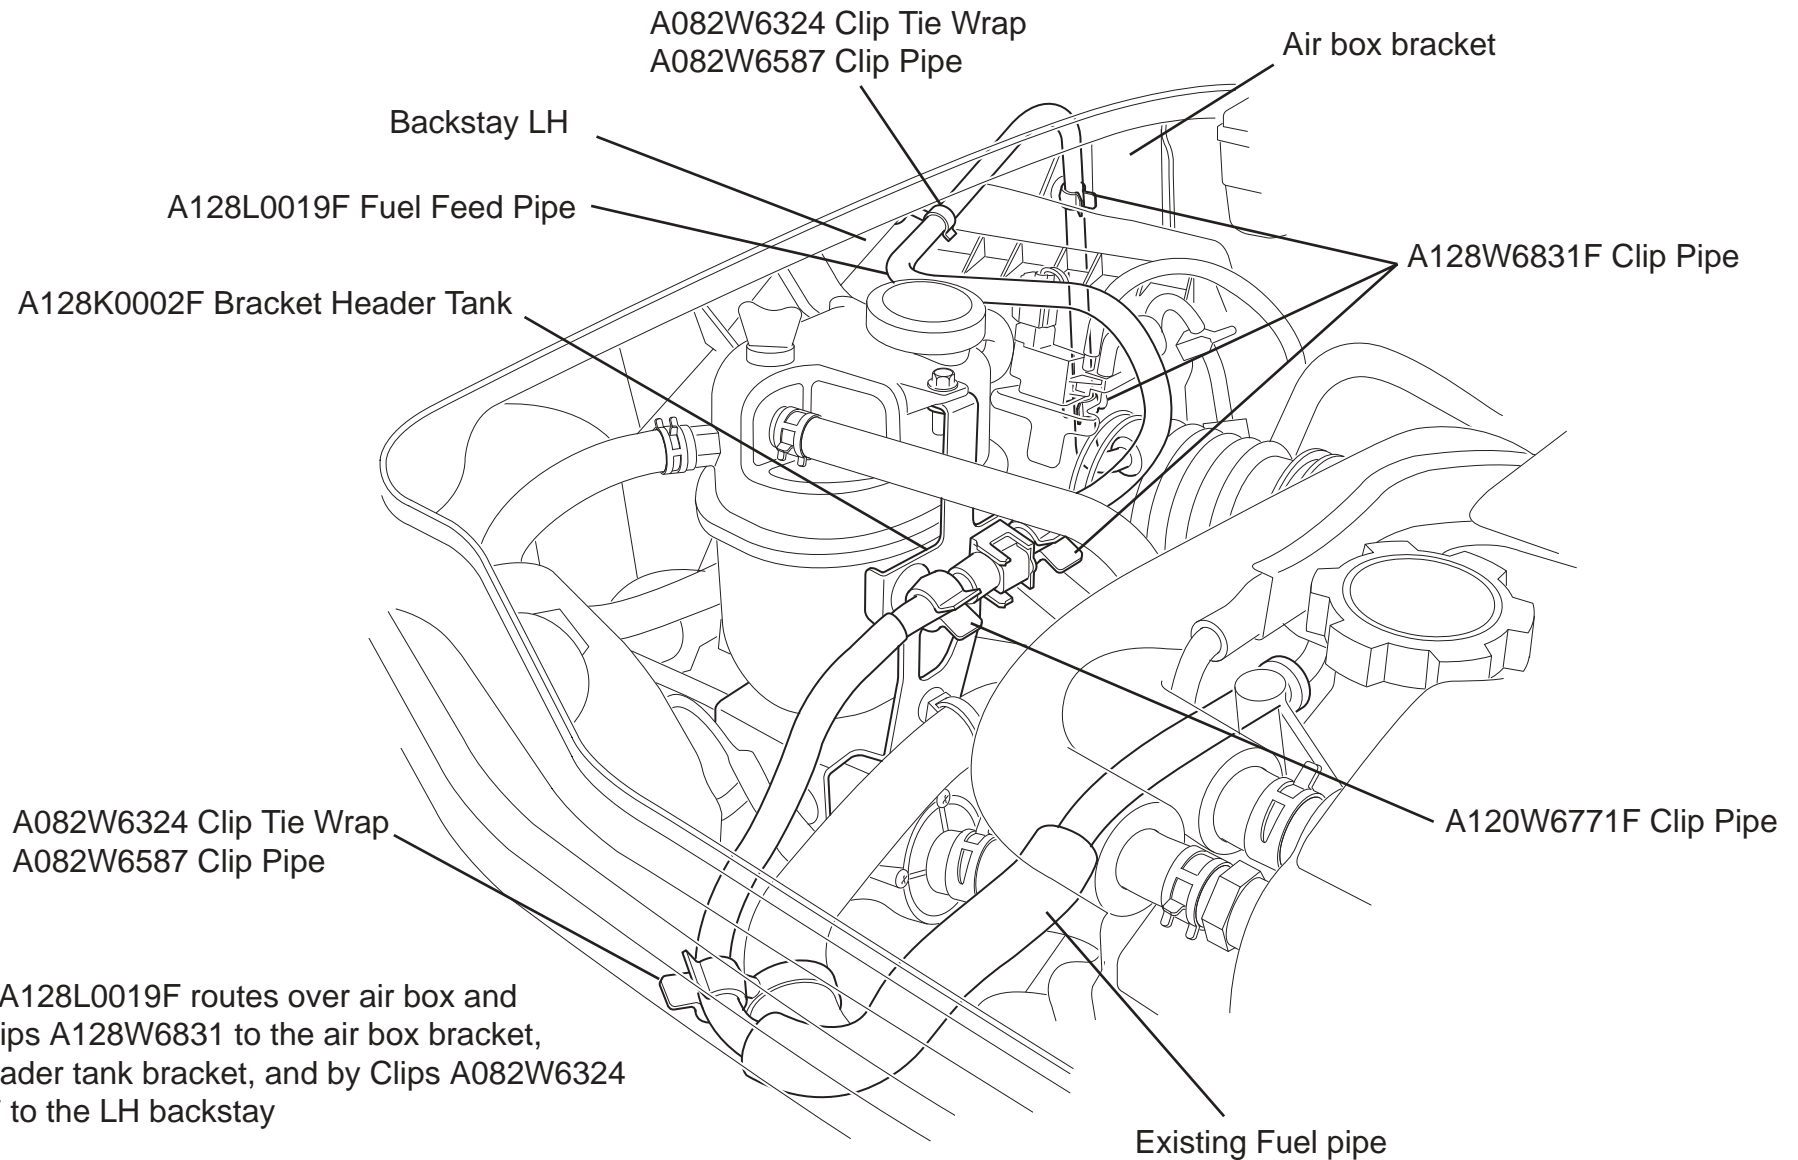

Fuel Feed Pipe A128L0019F supplied routes over air box Fitting and required parts for cars where routing was under air box

Fitting:

Fuel Feed Pipe A128L0019F routes over air box and is attached by Clips A128W6831 to the air box bracket, bulkhead and header tank bracket, and by Clips A082W6324 and A082W6587 to the LH backstay

Existing Header Tank bracket must be replaced by A128K002F

Existing Fuel Pipe from fuel rail is twisted to fit new Fuel Feed Pipe note orientation of connection, and attached to header tank bracket by Clip A120W6771F and by Clips A082W6324 and A082W6587 to the heater return hose