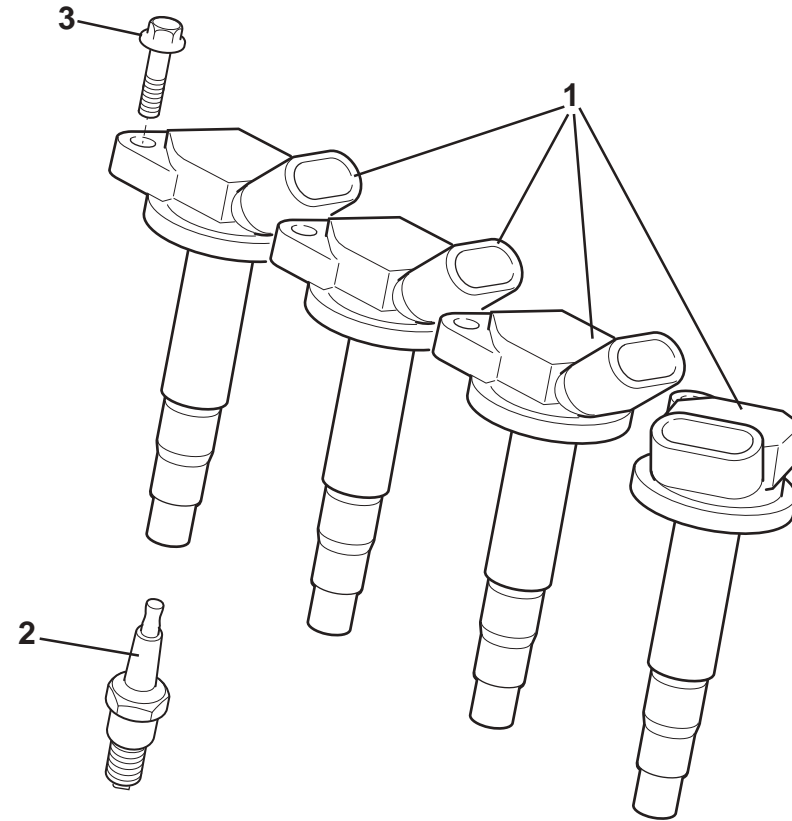

ELISE

40.17c

Updated 12th May 2010

Service Parts List

ELISE

Function Code 40.17c Ignition System, Spark plugs & Coils, Elise 2011 MY on, 1ZR, 2ZR

<u>Dep</u>	<u>Part Description</u>	<u>Remarks</u>	<u>Option</u>	<u>Part Number</u>	<u>Qty</u>
01	Plug Top Coil,			A120E7267S	4
02	Spark Plug,		1ZR	A120E7266S	4
02a	Spark Plug, NGK ILKAR7G9,		2ZR	A120E0157F	4
3	Bolt, hex. flg. hd., coil retention			A132E6423S	4

ELISE