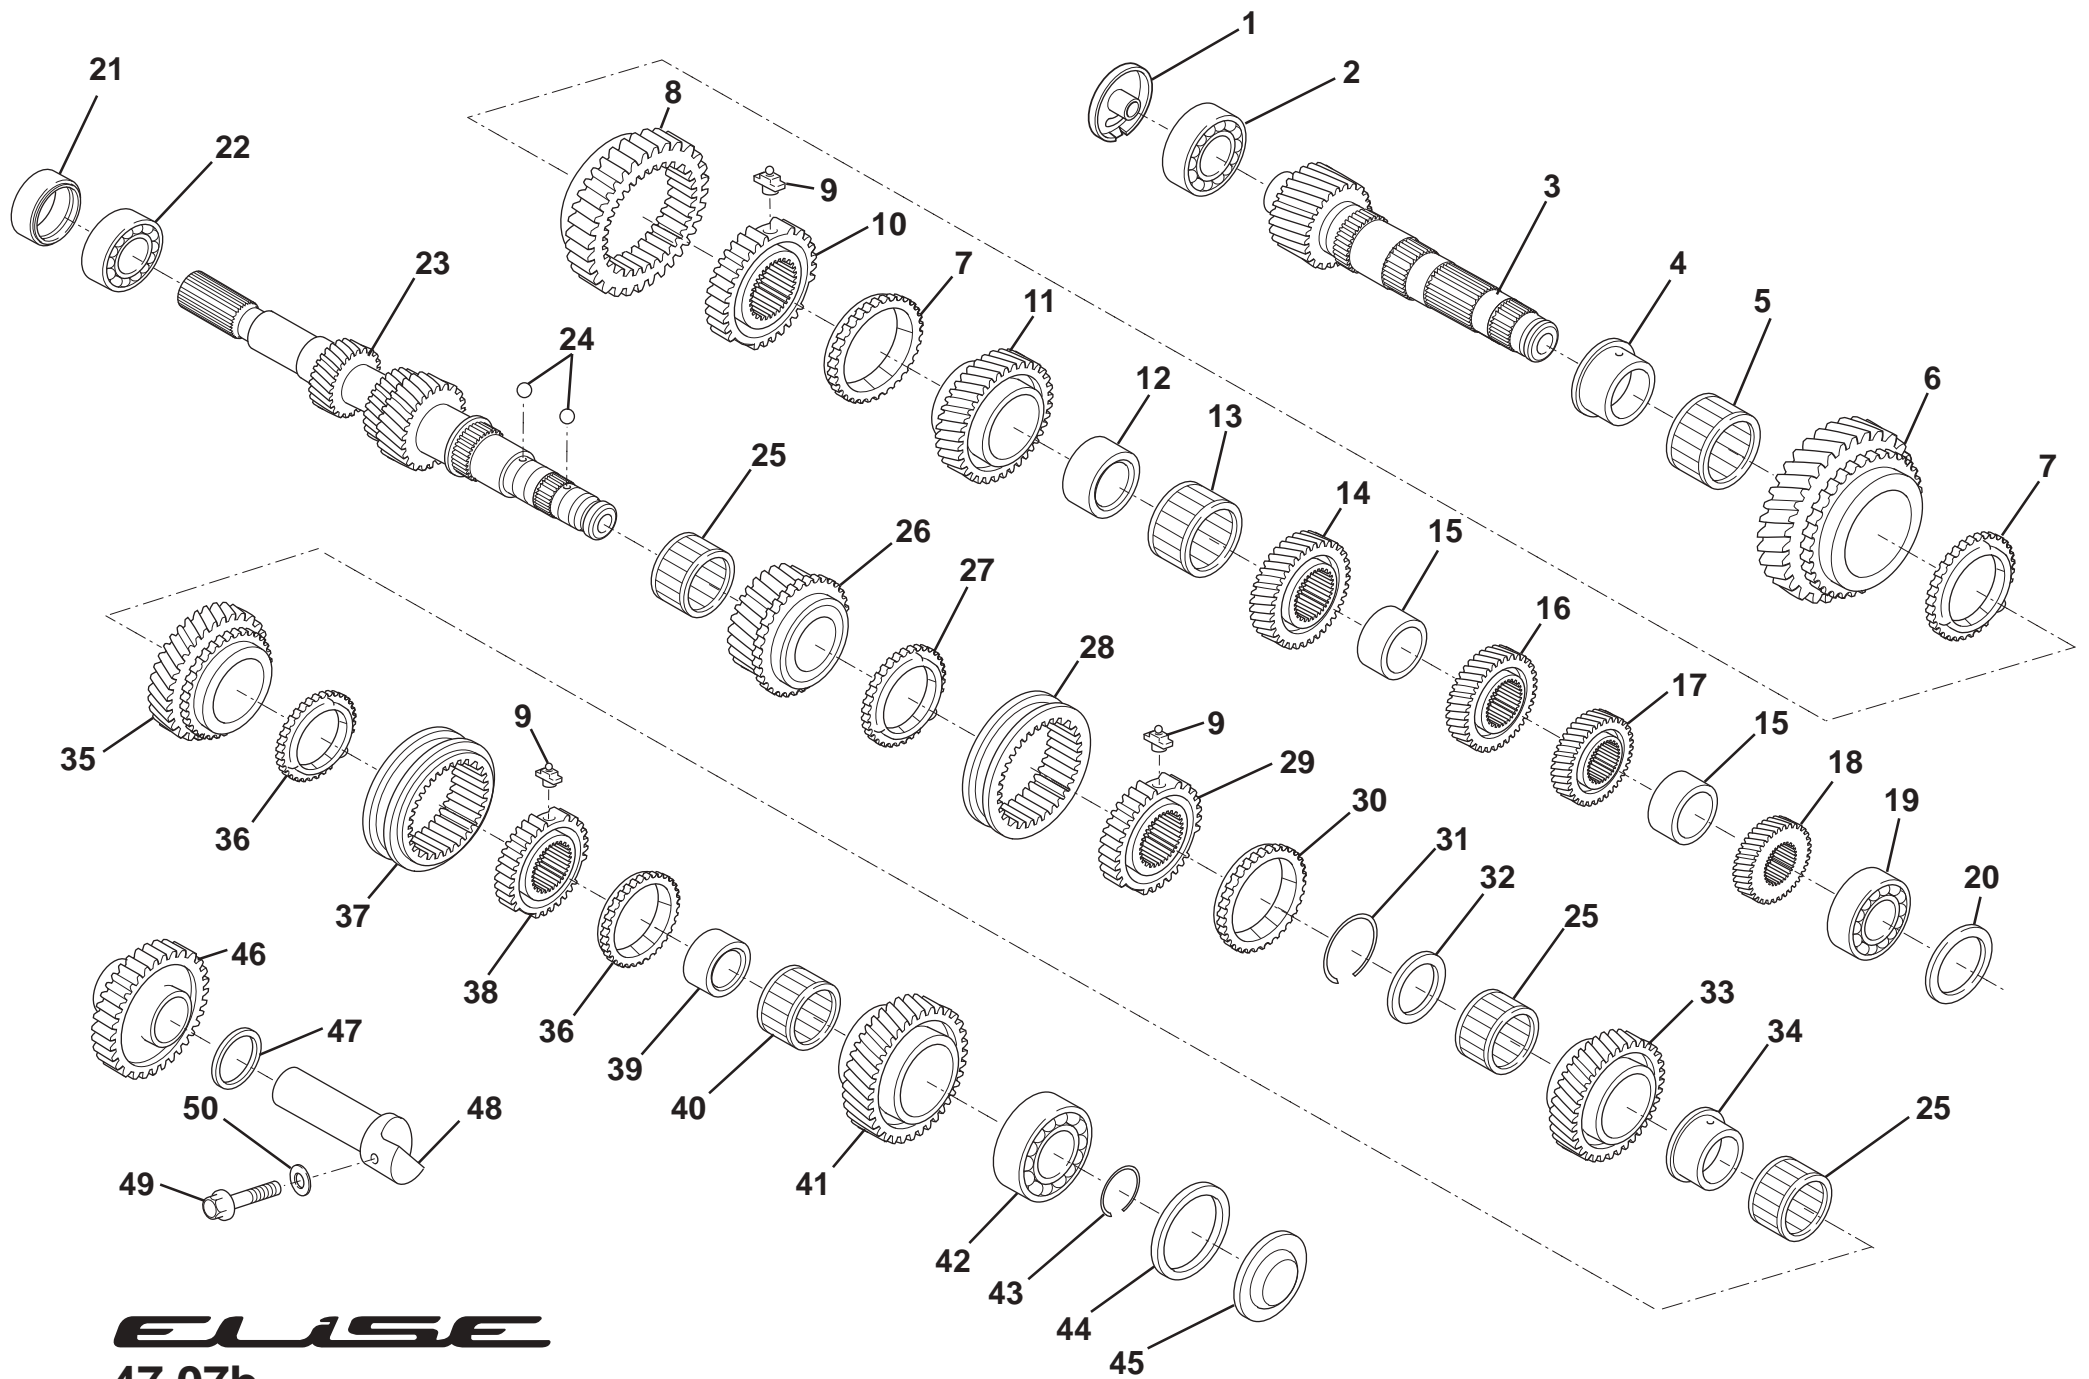

ELISE
47.07b

Updated 26th February 2011

Service Parts List **ELISE**

Function Code 47.07b Gears, Shafts & Bearings, Elise 2011 MY, 1ZR, 2ZR

<u>Dep</u>	<u>Part Description</u>	<u>Remarks</u>	<u>Option</u>	<u>Part Number</u>	<u>Qty</u>
01	Cover, output shaft			A120F7108S	1
02	Bearing, taper roller			A120F7195S	1
03	Shaft, output			A120F7131S	1
04	Bush, 1st gear			A120F7135S	1
05	Bearing, needle roller			A120F7193S	1
06	1st Gear			A120F7134S	1
07	Synchromesh Ring, no. 1			A120F7105S	2
08	Reverse Gear			A120F7132S	1
09	Key, synchromesh shifting			A120F7142S	9
10	Synchro Hub, no.1			A120F7139S	1
11	2nd Gear			A120F7133S	1
12	Bearing Inner,2nd gear			A120F7136S	1
13	Bearing, needle roller			A120F7194S	1
14	Gear 3rd,driven			A120F7150S	1
15	Spacer, output gear			A120F7153S	2
16	Gear 4th,driven			A120F7149S	1
17	Gear 5th,driven			A120F7151S	1
18	Gear 6th,driven			A120F7152S	2

ELISE

Function Code: 47.07b, Page: 1

Updated 6th June 2012