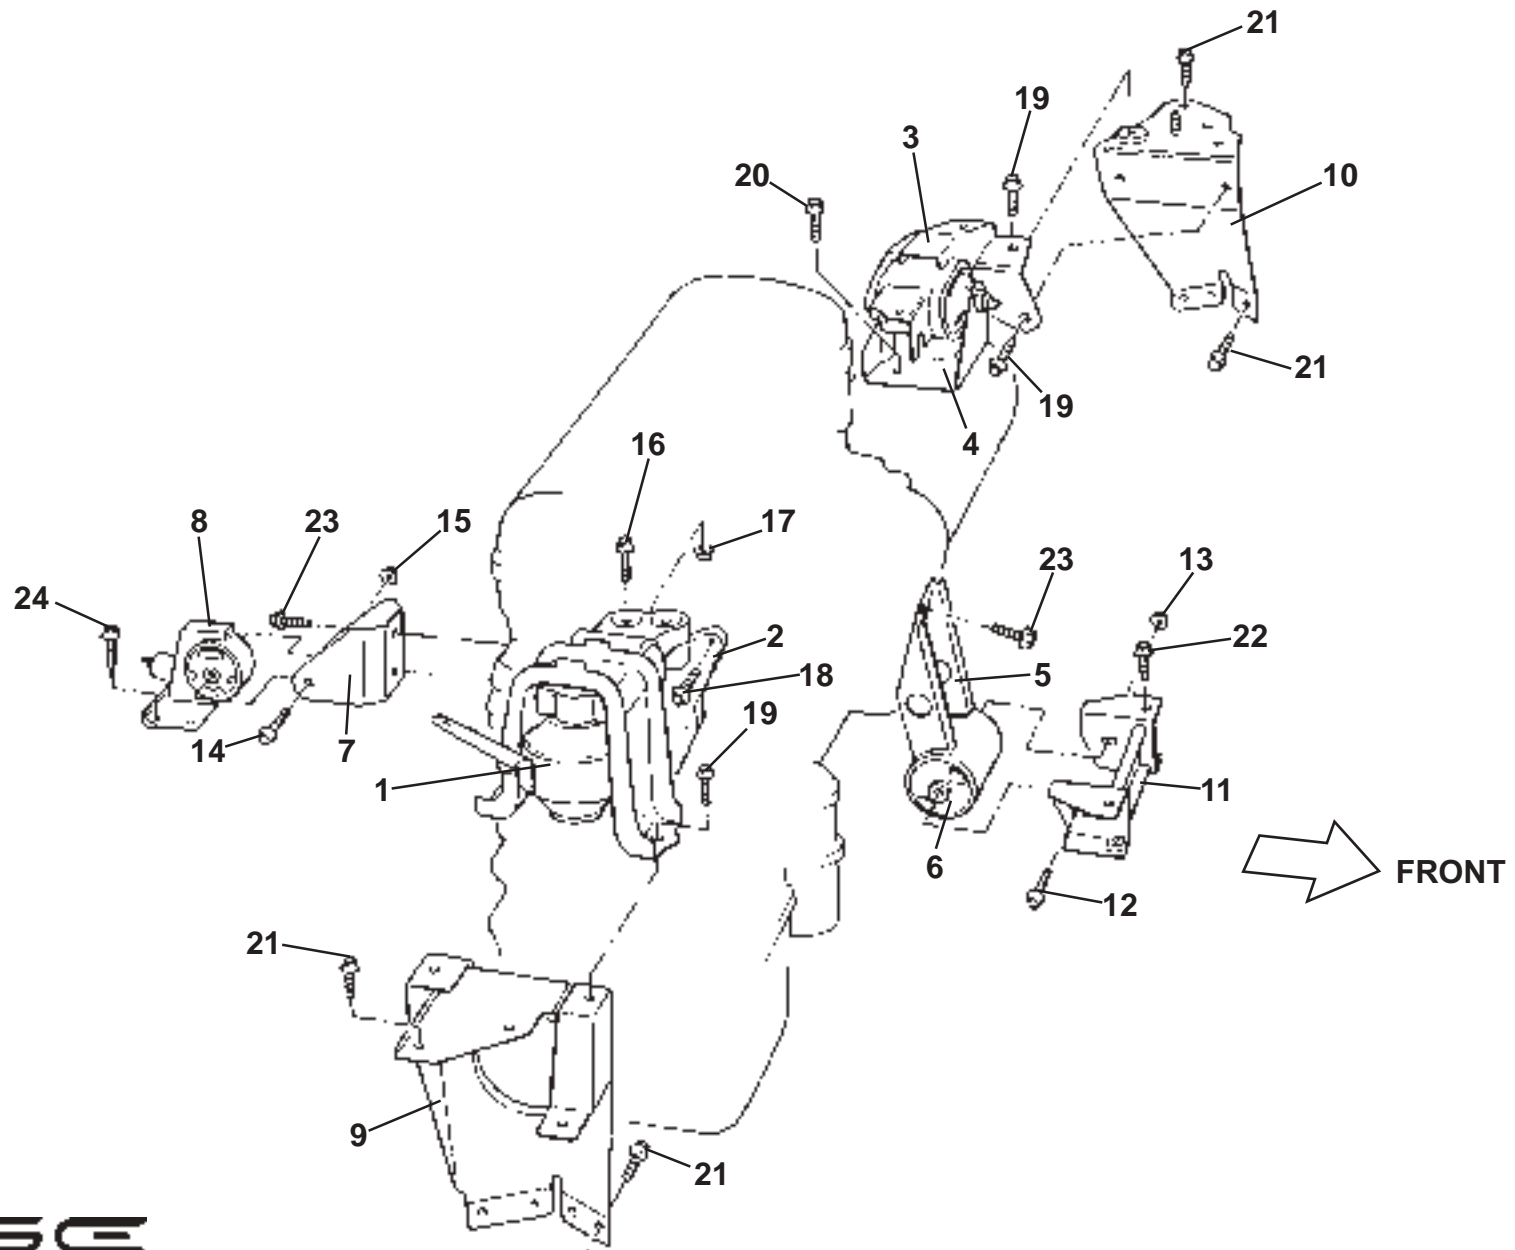

ELISE

Function Code: 40.00, Page: 1

Updated 27th february 2013

ELISE
40.01

Updated 16th July 2012

Service Parts List **ELISE**

Function Code 40.01 Engine Block & Oil Pick up

<u>Dep</u>	<u>Part Description</u>	<u>Remarks</u>	<u>Option</u>	<u>Part Number</u>	<u>Qty</u>
01	Cylinder Block Assembly, 2ZZ	Includes integral liners, bearing panel	111R, Elise R, Exige	A120E6139S	1
01a	Cylinder Block Assembly, 1ZZ	Includes integral liners, bearing panel	Elise S, '07 MY	A131E6028S	1
02	Bolt, panel to block		Common	A120E6465S	10
03	Bolt, panel to block, 2ZZ		111R, Elise R, Exige	A120E6449S	1
03a	Bolt, panel to block, 1ZZ		Elise S, '07 MY	A131E6171S	1
04	Oil Strainer/Pick-up Pipe, 2ZZ		111R, Elise R, Exige	A120E6274S	1
04a	Oil Strainer/Pick-up Pipe, 1ZZ		Elise S, '07 MY	A131E6107S	1
05	Nut, flange, pick-up to panel, 2ZZ		111R, Elise R, Exige	A120E6161S	2
05a	Nut, flange, pick-up to panel, 1ZZ		Elise S, '07 MY	A131E6234S	2
06	Bolt, flg, hd., pick-up to panel, 2ZZ		111R, Elise R, Exige	A120E6466S	1
06a	Bolt, flg, hd., pick-up to panel, 1ZZ		Elise S, '07 MY	A131E6221S	1
07	Gasket, strainer to panel, 2ZZ		111R, Elise R, Exige	A120E6275S	1
07a	Gasket, strainer to panel, 1ZZ		Elise S, '07 MY	A131E6108S	1
08	Nozzle Assembly, oil jet piston cooling, 2ZZ		111R, Elise R, Exige	A120E6296S	4
09	Jointing Compound, panel to block	Not illustrated	Common	A120E6474S	1