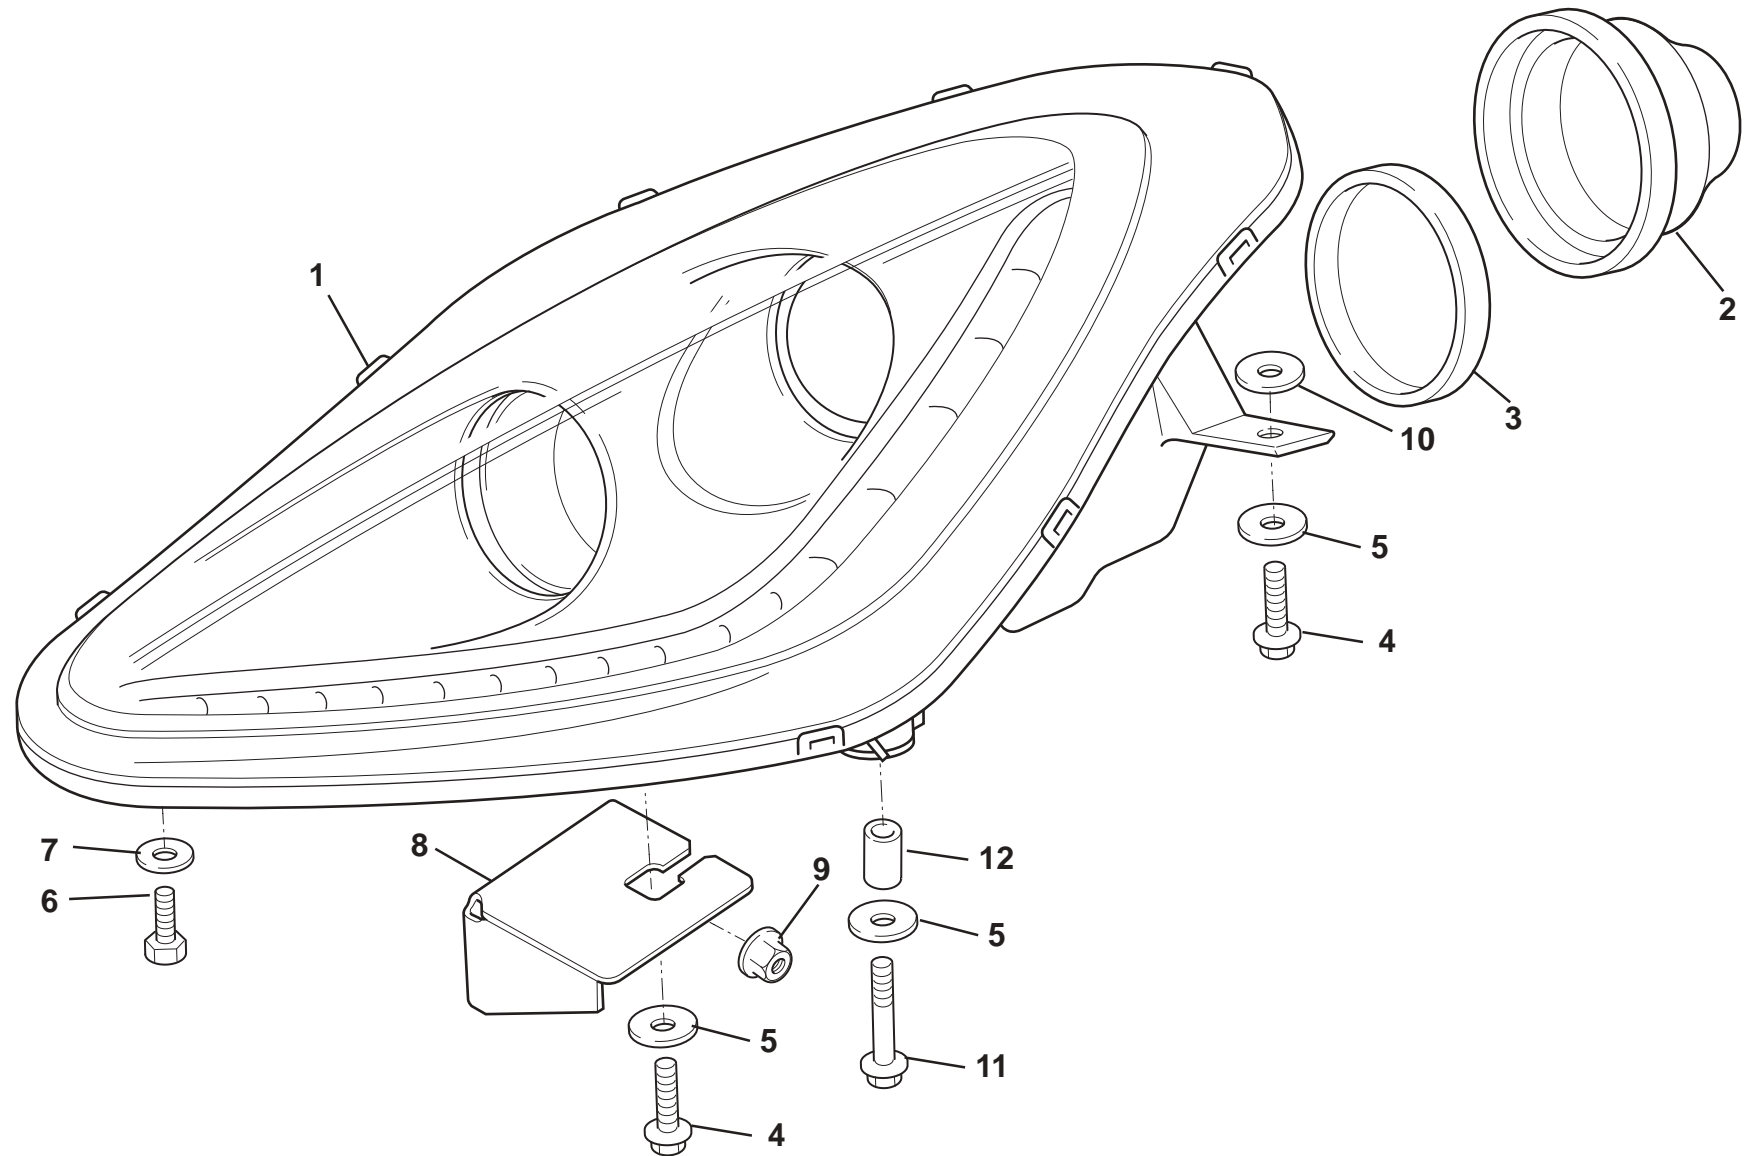

ELISE

17.13a

Updated 27th february 2013

Service Parts List **ELISE**

Function Code 17.13a Headlamps, Elise 2011 MY

<u>Dep</u>	<u>Part Description</u>	<u>Remarks</u>	<u>Option</u>	<u>Part Number</u>	<u>Qty</u>
01	Headlamp Assembly, LH, RHD	B level includes eyebrow over projector lens		B120M4001F	1
01a	Headlamp Assembly, RH, RHD	B level includes eyebrow over projector lens		B120M4002F	1
01b	Headlamp Assembly, LH, LHD	B level includes eyebrow over projector lens	Except USA/Canada	B120M4003F	1
01c	Headlamp Assembly, RH, LHD	B level includes eyebrow over projector lens	Except USA/Canada	B120M4004F	1
01d	Headlamp Assembly, LH, LHD, Federal	B level includes eyebrow over projector lens	USA/Canada	B121M4001F	1
01e	Headlamp Assembly. RH, LHD, Federal	B level includes eyebrow over projector lens	USA/Canada	B121M4002F	1
02	Access Cover, rubber, upper, dipped bulb	Part not available separately			2
03	Access Cover, rubber, lower, main bulb	Part not available separately			2
04	Bolt M6 x 14 hex flg, lamp retention			A116W5233F	2
05	Washer Flat M6 x 25 x 1.4, lamp retention			B075W4017Z	3
06	Screw M6 x 12 hex flg, lamp retention			A075W1027F	1
07	Washer Flat M6 x 18 x 1, lamp retention			B082W4018F	4
08	Headlamp Bracket LH			A120B4089F	1
08a	Headlamp Bracket RH			A120B4090F	1
09	Nut M6 hex flg			A117W3180F	4

ELISE

Function Code: 17.13a, Page: 1

Updated 27th february 2013