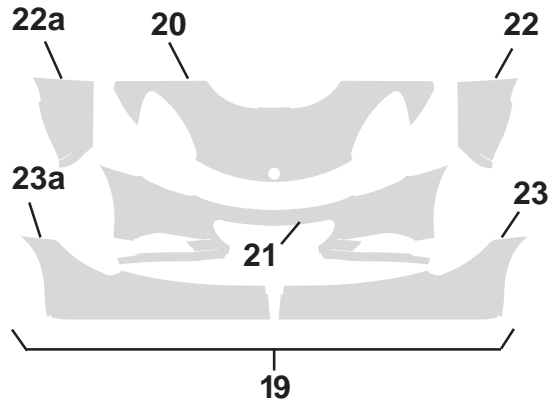

ELISE
12.05a

Updated 1st May 2014

Service Parts List **ELISE**

Function Code 12.05a Decals, Badges & Protective Film, Elise 2011 MY

<u>Dep</u>	<u>Part Description</u>	<u>Remarks</u>	<u>Option</u>	<u>Part Number</u>	<u>Qty</u>
01	Nose Badge, Lotus logo			A117U0170F	1
01a	Nose Badge, Lotus logo black/silver	RGB logo painted on rear clam	RGB special edition	A120U0169F	1
02	Badge, L O T U S, 'raised chrome' letters	On rear transom		A124B0326F	1
02a	Decal 'LOTUS'	Transom panel	Elise Club Racer '11 MY	A120B0452F	1
03	Badge, Elise, 'chrome'	On rear clam		A120U0150F	1
04	Film, sill protection, clear, LH			A117B0707F	1
04a	Film, sill protection, clear, RH			A117B0706F	1
05	Decal 'R', black, silver shadow	On rear clam	Elise R	A120B0377F	1
05a	Decal 'R', silver, black shadow	On rear clam	Elise R	A120B0376F	1
06	Decal 'SC', black, silver shadow	On rear clam	Elise SC	A120B0375F	1
06a	Decal 'SC', silver, black shadow	On rear clam	Elise SC	A120B0374F	1
07	Identification Plaque	Not available	RGB special edition	A120U0170F	1
08	Decal, chequered	LH door inner	Elise Club Racer '11MY', Exige Club Racer '12MY'	A120U0177F	1
08	Decal, chequered	LH door inner	Elise Club Racer '11MY', Exige Club Racer '12MY'	A120U0177F	1
08a	Decal, chequered	RH door inner	Elise Club Racer '11MY', Exige Club Racer '12MY'	A120U0176F	1
09	Decal Strip	LH door	Elise Club Racer '11MY', Exige Club Racer '12MY'	A120U0179F	1

ELISE

Function Code: 12.05a, Page: 1

Updated 1st May 2014