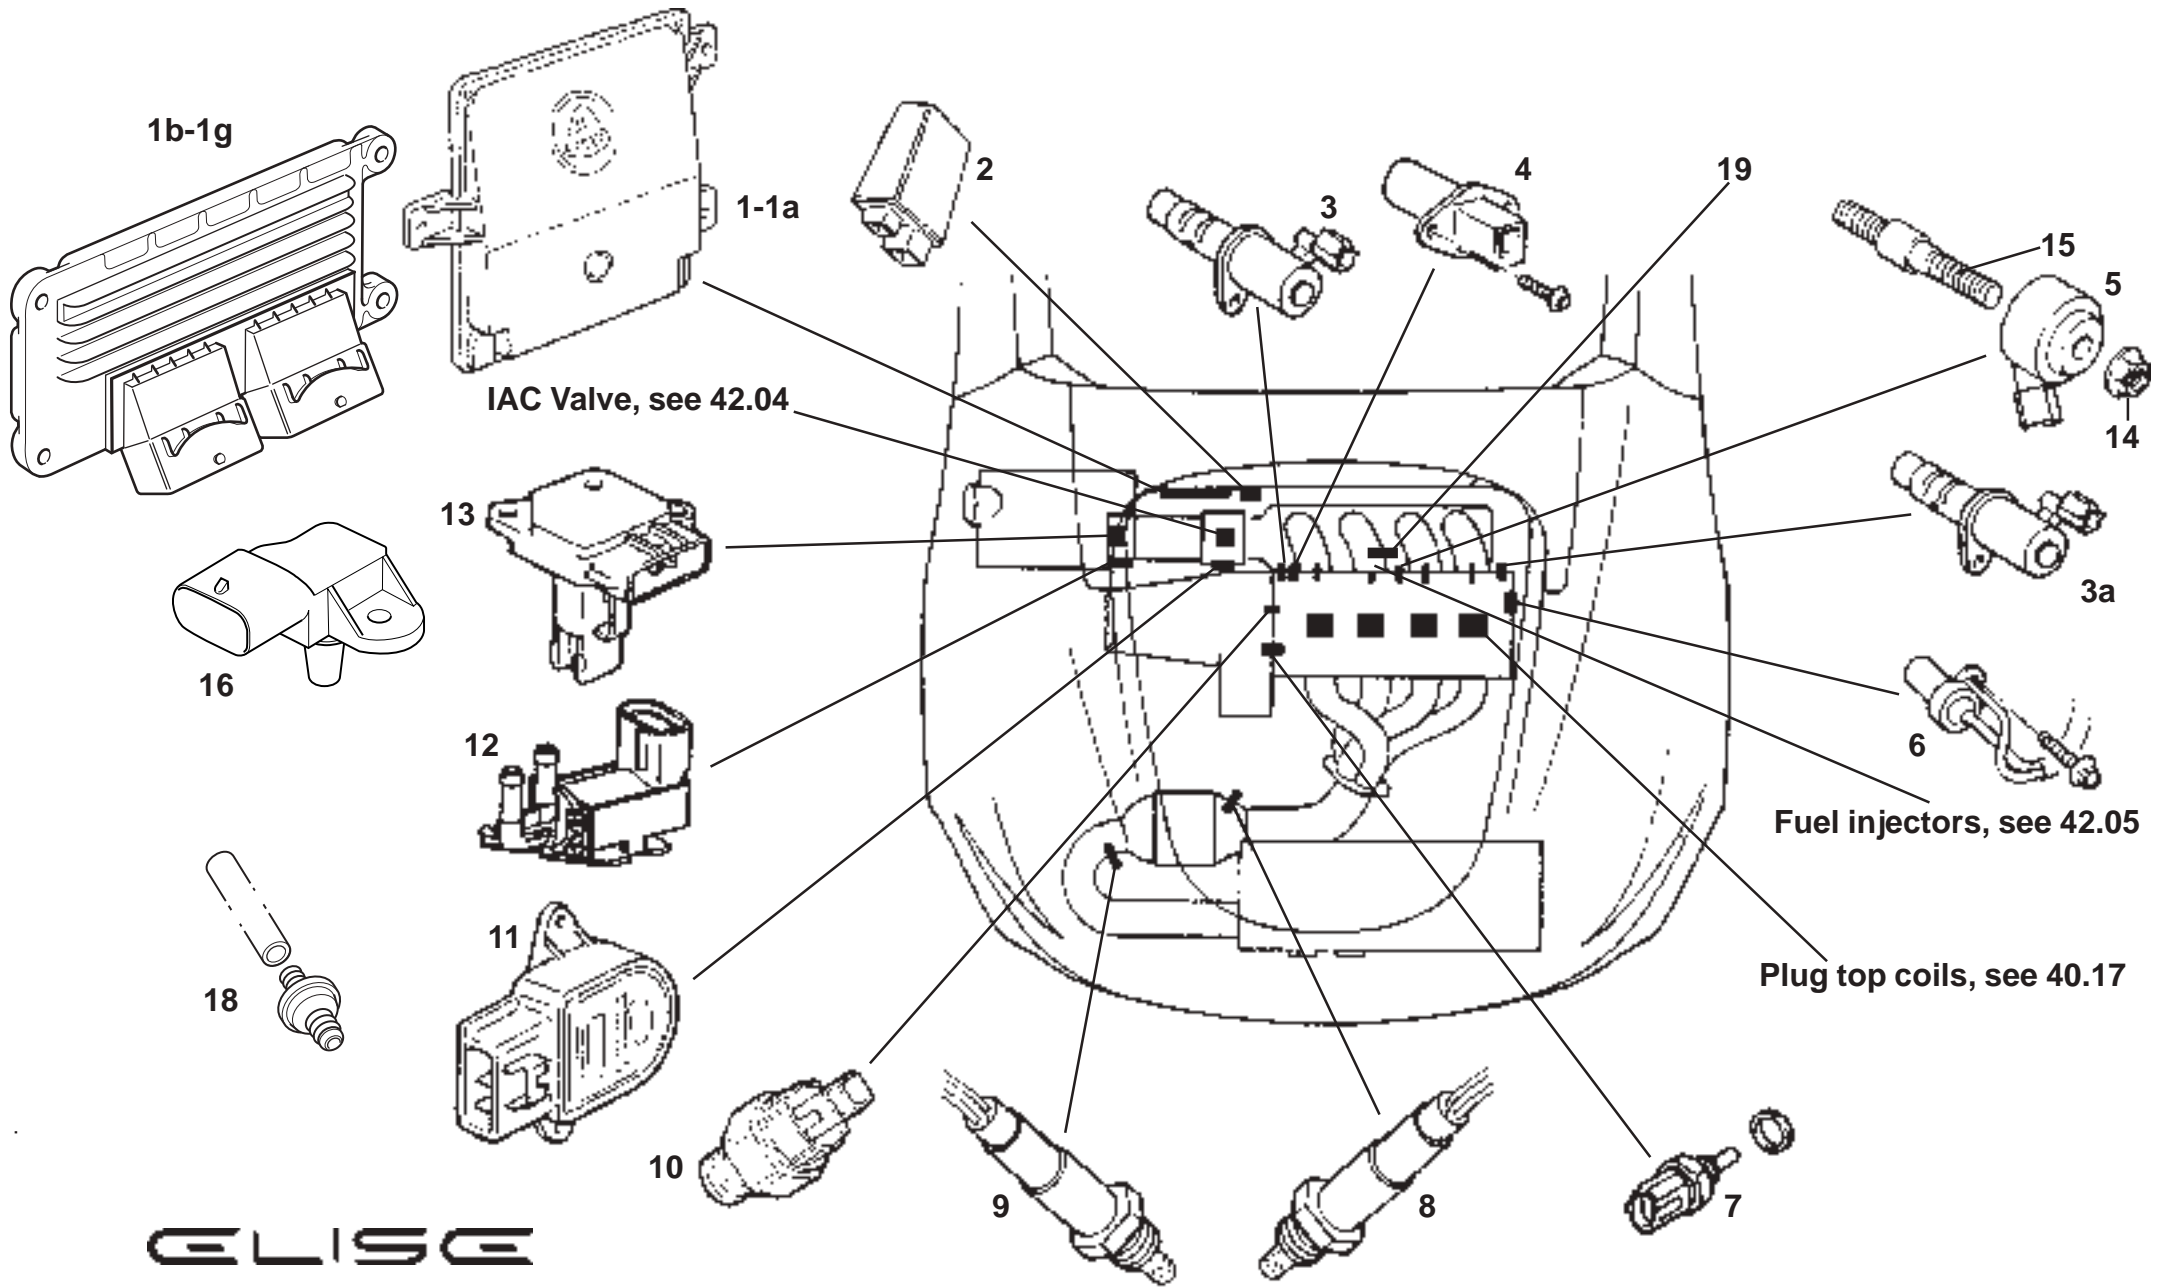

ELISE

Function Code: 17.05, Page: 1

Updated 1st May 2014

Function Code 17.05 Interior Switches, Auxiliary Power Socket

<u>Dep</u>	<u>Part Description</u>	<u>Remarks</u>	<u>Option</u>	<u>Part Number</u>	<u>Qty</u>
15	Backplate, switch bezel			A117U0345K	2
16	Nyloc Nut, M4, backplate to trim panel			A075W3049Z	4
17	Washer, flat, M4 x 9, backplate to trim panel			A082W4099F	4
18	Switch, central door locking			A117M0124F	1
18a	Blanking Grommet, CDL switch aperture	Not illustrated	Non CDL	A116W6714F	1
19	Ignition Switch	Part of upper steering column		A111M6108S	1
20	Starter Button,	Replaces B121M0018F	USA/Canada & `08 MY onwards ROW	A121M0026S	1
21	Microswitch/Harness Assy., engine start	Replaces B121M0018F	USA/Canada & `08 MY onwards ROW	A121M0027S	1
22	Switch, traction control	For decal see 12.05, 1205x	'06 MY & 1ZR prior to vin 10931	A120M0031F	1
23	Switch, variable traction control	On column shroud	'08 MY	A127M0004F	1
24	Decal, variable traction control		'08 MY	A127B0123F	1
25	Knob, variable traction control		'08 MY	B120U0091F	1
26	Switch, sport	Lotus DPM	1ZR Bosch, 2ZR	A120M0064F	1
27	Lamp Warning, cruise control	1ZR with cruise control (Kelsey Hayes ABS unit)	MY 2011 prior to vin 10931	A121M0058F	1
28	Switch, traction control and ESC		1ZR Bosch, ABS from vin BH_10931,2ZR	A120M0059F	1
29	USB Charging Port			B120M0077F	1