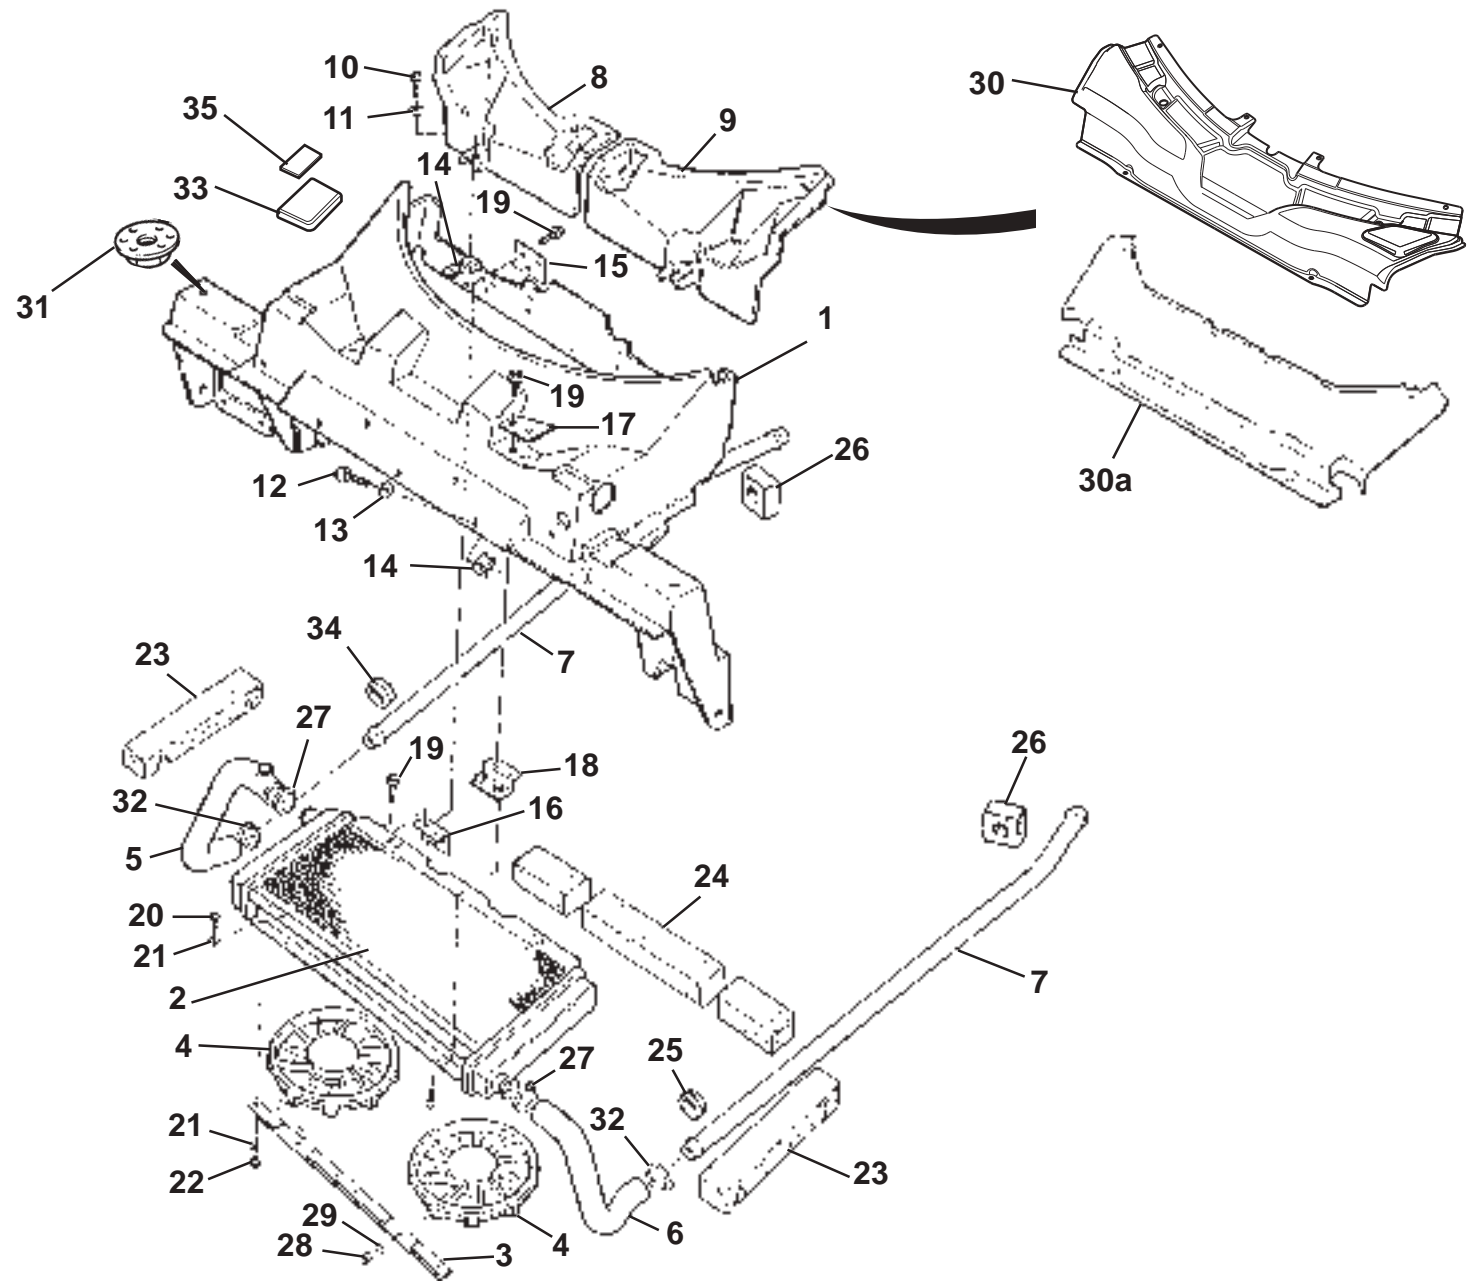

ELISE
46.01

Updated 16th January 2013

Service Parts List **ELISE**

Function Code 46.01 Engine Cooling System & Fan

<u>Dep</u>	<u>Part Description</u>	<u>Remarks</u>	<u>Option</u>	<u>Part Number</u>	<u>Qty</u>
01	Radiator Housing		Elise, '04-'10 MY	B120B0093F	1
01a	Radiator Housing		Exige	A122B0111F	1
01b	Radiator Housing	Also order item 33	Elise, 2011 MY	C120B0290F	1
02	Radiator			C117K0021F	1
02a	Radiator, hot climate		Gulf states	A120K0029H	1
03	Bracket, fans to radiator			A117K0025F	2
04	Radiator Cooling Fan			A111M6070F	2
04a	Radiator Cooling Fan		Gulf states	A117K0022H	2
05	Hose, pipe to radiator, RH	Includes bleed valve		A117K0008F	1
06	Hose, pipe to radiator, LH			A117K0015F	1
07	Pipe, chassis water rail			A116K0018F	2
08	Shroud, radiator, RH		Elise '04-'10 MY	A120B0046F	1
09	Shroud, radiator, LH		Elise '04-'10 MY	A120B0047F	1
10	Screw, M5 x 16, skt. button hd., shroud to housing			A111W7156F	2
11	Washer, flat, M5 x 19 x 1.4, s/s, black, shroud to housing			A082W4107F	2
12	Screw, M5 x 20, skt. button hd., hsg. to crash structure			A082W7173F	6
13	Washer, flat, M5, housing to crash structure			A340W4183F	6
14	Spirenut, M5, shroud to housing/housing to crash structure			A117W6697F	8

ELISE

Function Code: 46.01, Page: 1

Updated 21st November 2011