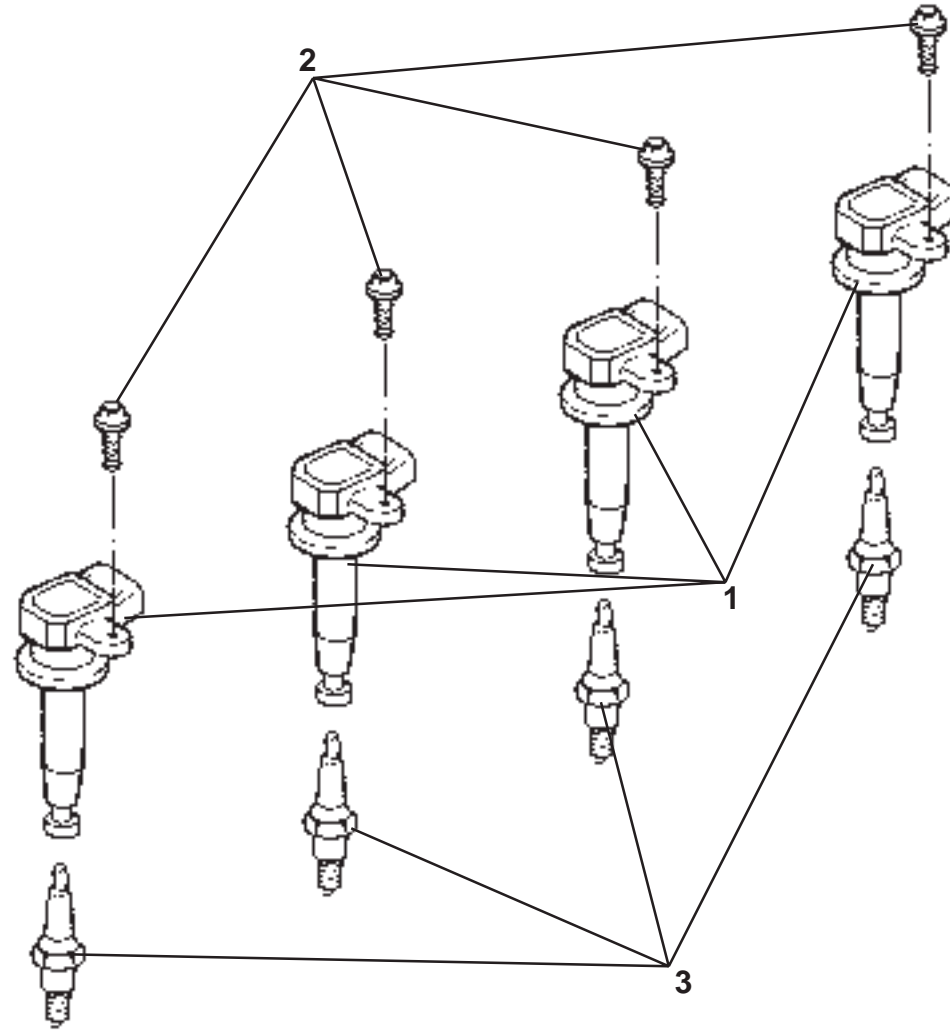

ELISE

Function Code: 40.15d, Page: 1

Updated 27th September 2012

Function Code 40.15d Lubrication System, Elise 2011 MY, 1ZR, 2ZR

<u>Dep</u>	<u>Part Description</u>	<u>Remarks</u>	<u>Option</u>	<u>Part Number</u>	<u>Qty</u>
17	'O' Ring, tube to engine			A120E6281S	1
18	Bolt, hex. flg. hd., tube to engine			A132E6249S	1
19	Nozzle, oil feed			A120E7168S	4
20	Bolt, hex. flg. hd., nozzle retaining			A132E6247S	4
21	Oil Filter Housing		2ZR	A120E0133F	1
22	Oil Filter		2ZR	A131E6022S	1
23	Bolt M8 x 75, hex flg, housing to engine		2ZR	A120E0064F	1
24	Bolt, hex. flg. hd., housing to engine			A120E7273S	3
25	Tube, threaded		2ZR	B132E0069F	