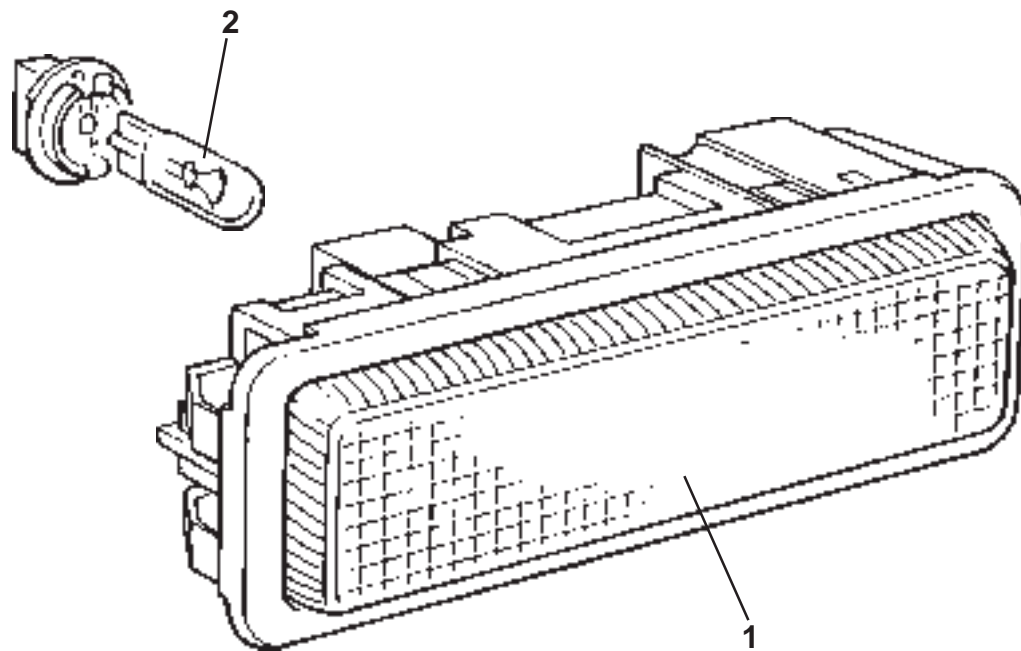

ELISE

Function Code: 17.13a, Page: 1

Updated 27th february 2013

Function Code 17.13a Headlamps, Elise 2011 MY

<u>Dep</u>	<u>Part Description</u>	<u>Remarks</u>	<u>Option</u>	<u>Part Number</u>	<u>Qty</u>
10	Shim 9 x 28 x 3			A124B0255F	1
10a	Shim 9 x 28 x 1 C type			B124B0257F	3
11	Bolt M6 x 40 hex flg			A132W2019F	1
12	Spacer, lamp mounting			A120B0390F	1