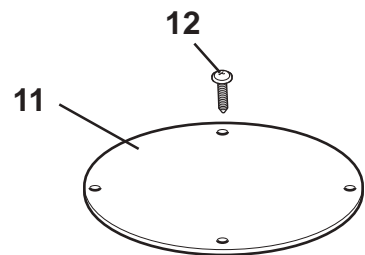

5

6

7

8

15

14

13

2

ELISE
17.27

Updated 16th July 2012