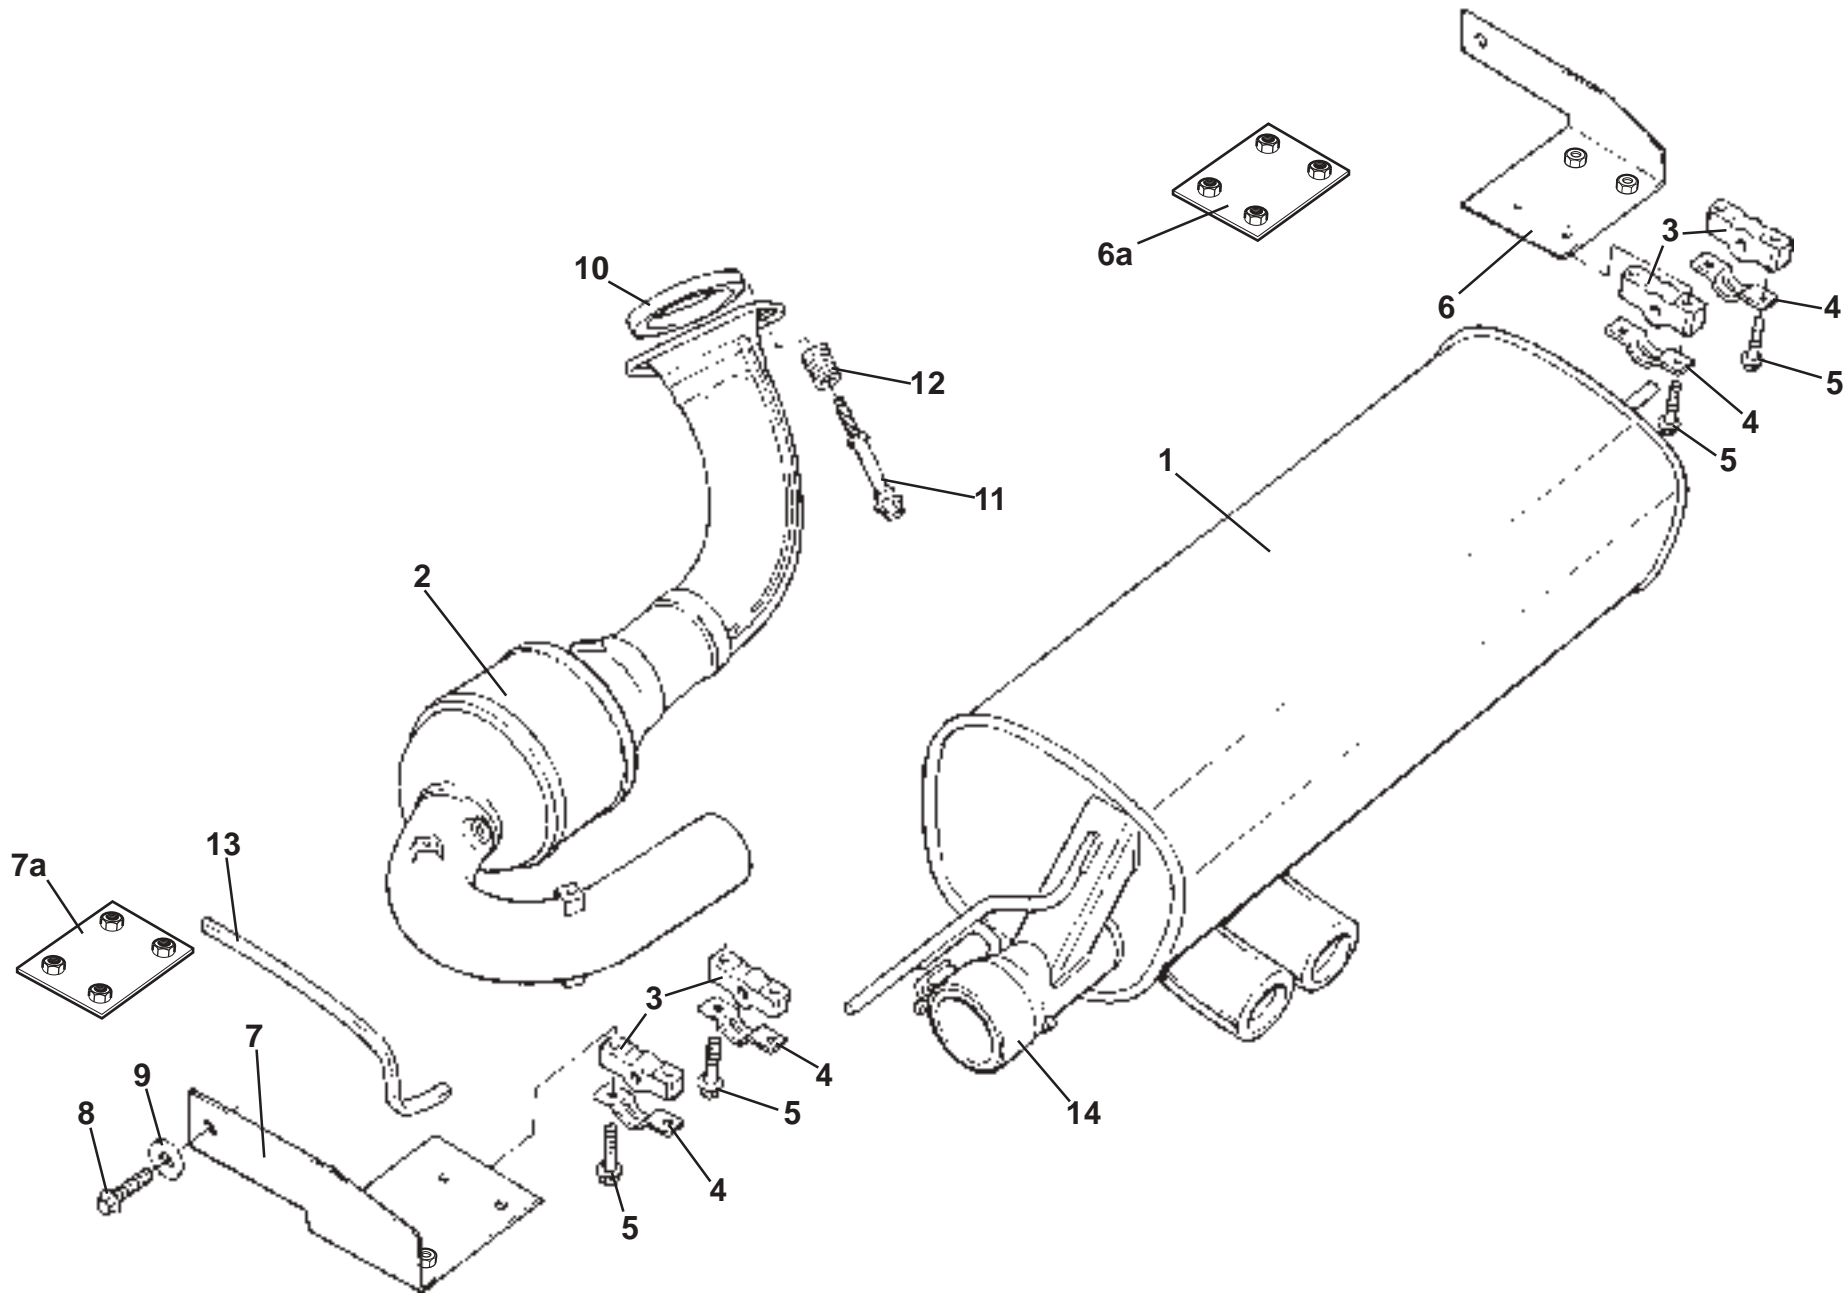

ELISE
45.01

Updated 4th November 2011

Service Parts List **ELISE**

Function Code 45.01 Exhaust System

<u>Dep</u>	<u>Part Description</u>	<u>Remarks</u>	<u>Option</u>	<u>Part Number</u>	<u>Qty</u>
01	Silencer Assembly, 2ZZ, Euro	Includes clamp	Europe/ROW	C120S0003F	1
01a	Silencer Assembly, 2ZZ, Federal	Includes clamp	USA/Canada	C121S0002F	1
01b	Silencer Assembly, 2ZZ S/C + 2ZR	Includes clamp, single oval tailpipe	Exige S, Elise SC, 2012 MY Elise S	B128S0002F	1
01c	Silencer Assembly, 1ZZ + 1ZR	Includes clamp	Elise S (prior to 2011 MY) + Elise 2011 MY	A131S0001F	1
02	Catalyst/Downpipe Assembly, 2ZZ		Elise R & Elise SC, Exige (Normally Aspirated)	B120S0002F	1
02a	Catalyst/Downpipe Assembly, 2ZZ		Exige S (Super Charged variants)	A128S0001F	1
02b	Catalyst/Downpipe Assembly, 1ZZ		Elise S prior to 2011 MY	B131S0002F	1
02c	Catalyst/Downpipe Assembly, 1ZR, 2ZR		Elise 2011 MY, Elise S 2012 MY	A120S0036F	1
03	Exhaust Mounting, silicon, exhaust to subframe			A111S0071F	4
04	Clip, exhaust hanger			A117S0049F	4
05	Bolt, M6 x 35, flg. hex hd.			A116W2191F	8
06	Bracket, silencer to subframe, RH*	Two hole exhaust mounting on rear subframe		A120A0110F	1
06a	Nutplate, silencer to subframe*	Rear subframes with 4 hole exhaust mounting		A120A0184F	1
07	Bracket, silencer to subframe, LH*	Two hole exhaust mounting on rear subframe		A120A0111F	1

ELISE

Function Code: 45.01, Page: 1

Updated 3rd March 2014