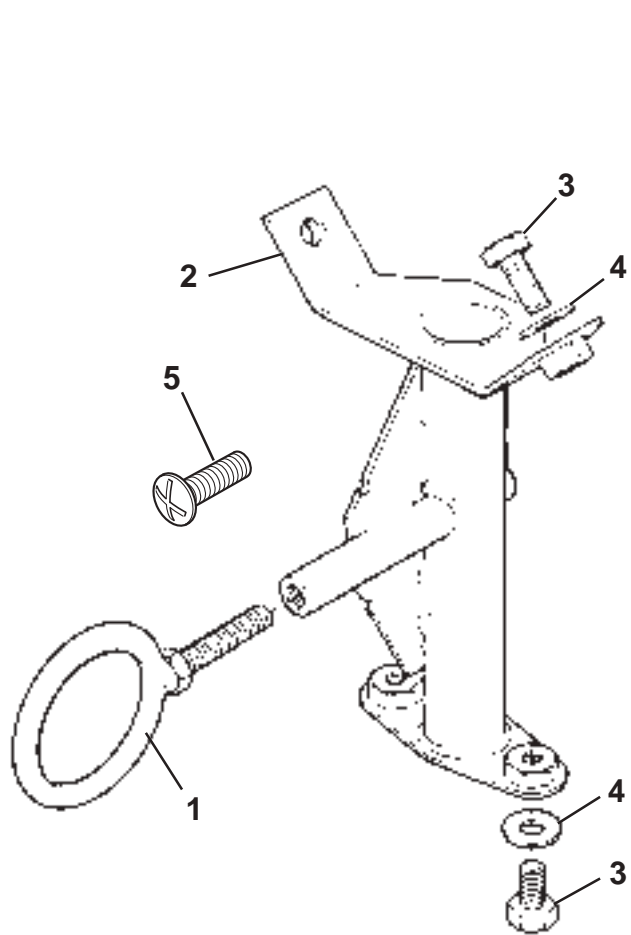

ELISE

10.31

Updated 25th January 2012

Service Parts List **ELISE**

Function Code 10.31 Towing Strut/ Hook

<u>Dep</u>	<u>Part Description</u>	<u>Remarks</u>	<u>Option</u>	<u>Part Number</u>	<u>Qty</u>
01	Towing Eye	Stowed in tool kit		B111B0399F	1
02	Mounting Strut, towing eye	All markets	Exige, 06 MY & Elise, prior to '07.5 MY	B117B0160F	1
02a	Mounting Strut, towing eye	All markets	Exige, to 06 MY	A122B0126F	1
02b	Mounting Strut, towing eye*	For nutplates items 6, 7	Exige & Elise, Euro, 07.5 MY	A120U0092F	1
02c	Mounting Strut, towing eye, federal	For nutplates items 6, 7a	Exige & Elise, USA, '07.5 MY	A121U0164F	1
03	Setscrew, M8 x 25, hex. hd., grade 8.8 Zn			A120W1000Z	4
04	Washer, flat, M8 x 1.4 Zn			A075W4021Z	4
05	Screw, M8 x 20, black plastic, strut blanking		Exige	A121W5280F	1
06	Nutplate, bonded, upper towing strut	Bonded to crash structure	Common, '07.5 MY	A120B0203F	1
07	Nutplate, bonded, lower towing strut	Bonded to crash structure	Euro, '07.5 MY	A120B0200F	1
07a	Nutplate, bonded, lower towing strut, federal	Bonded to crash structure	USA, 07.5 MY	A121B0102F	1

*Also use if replacing pre 7.5 MY crash structure with B level option see section 10.04