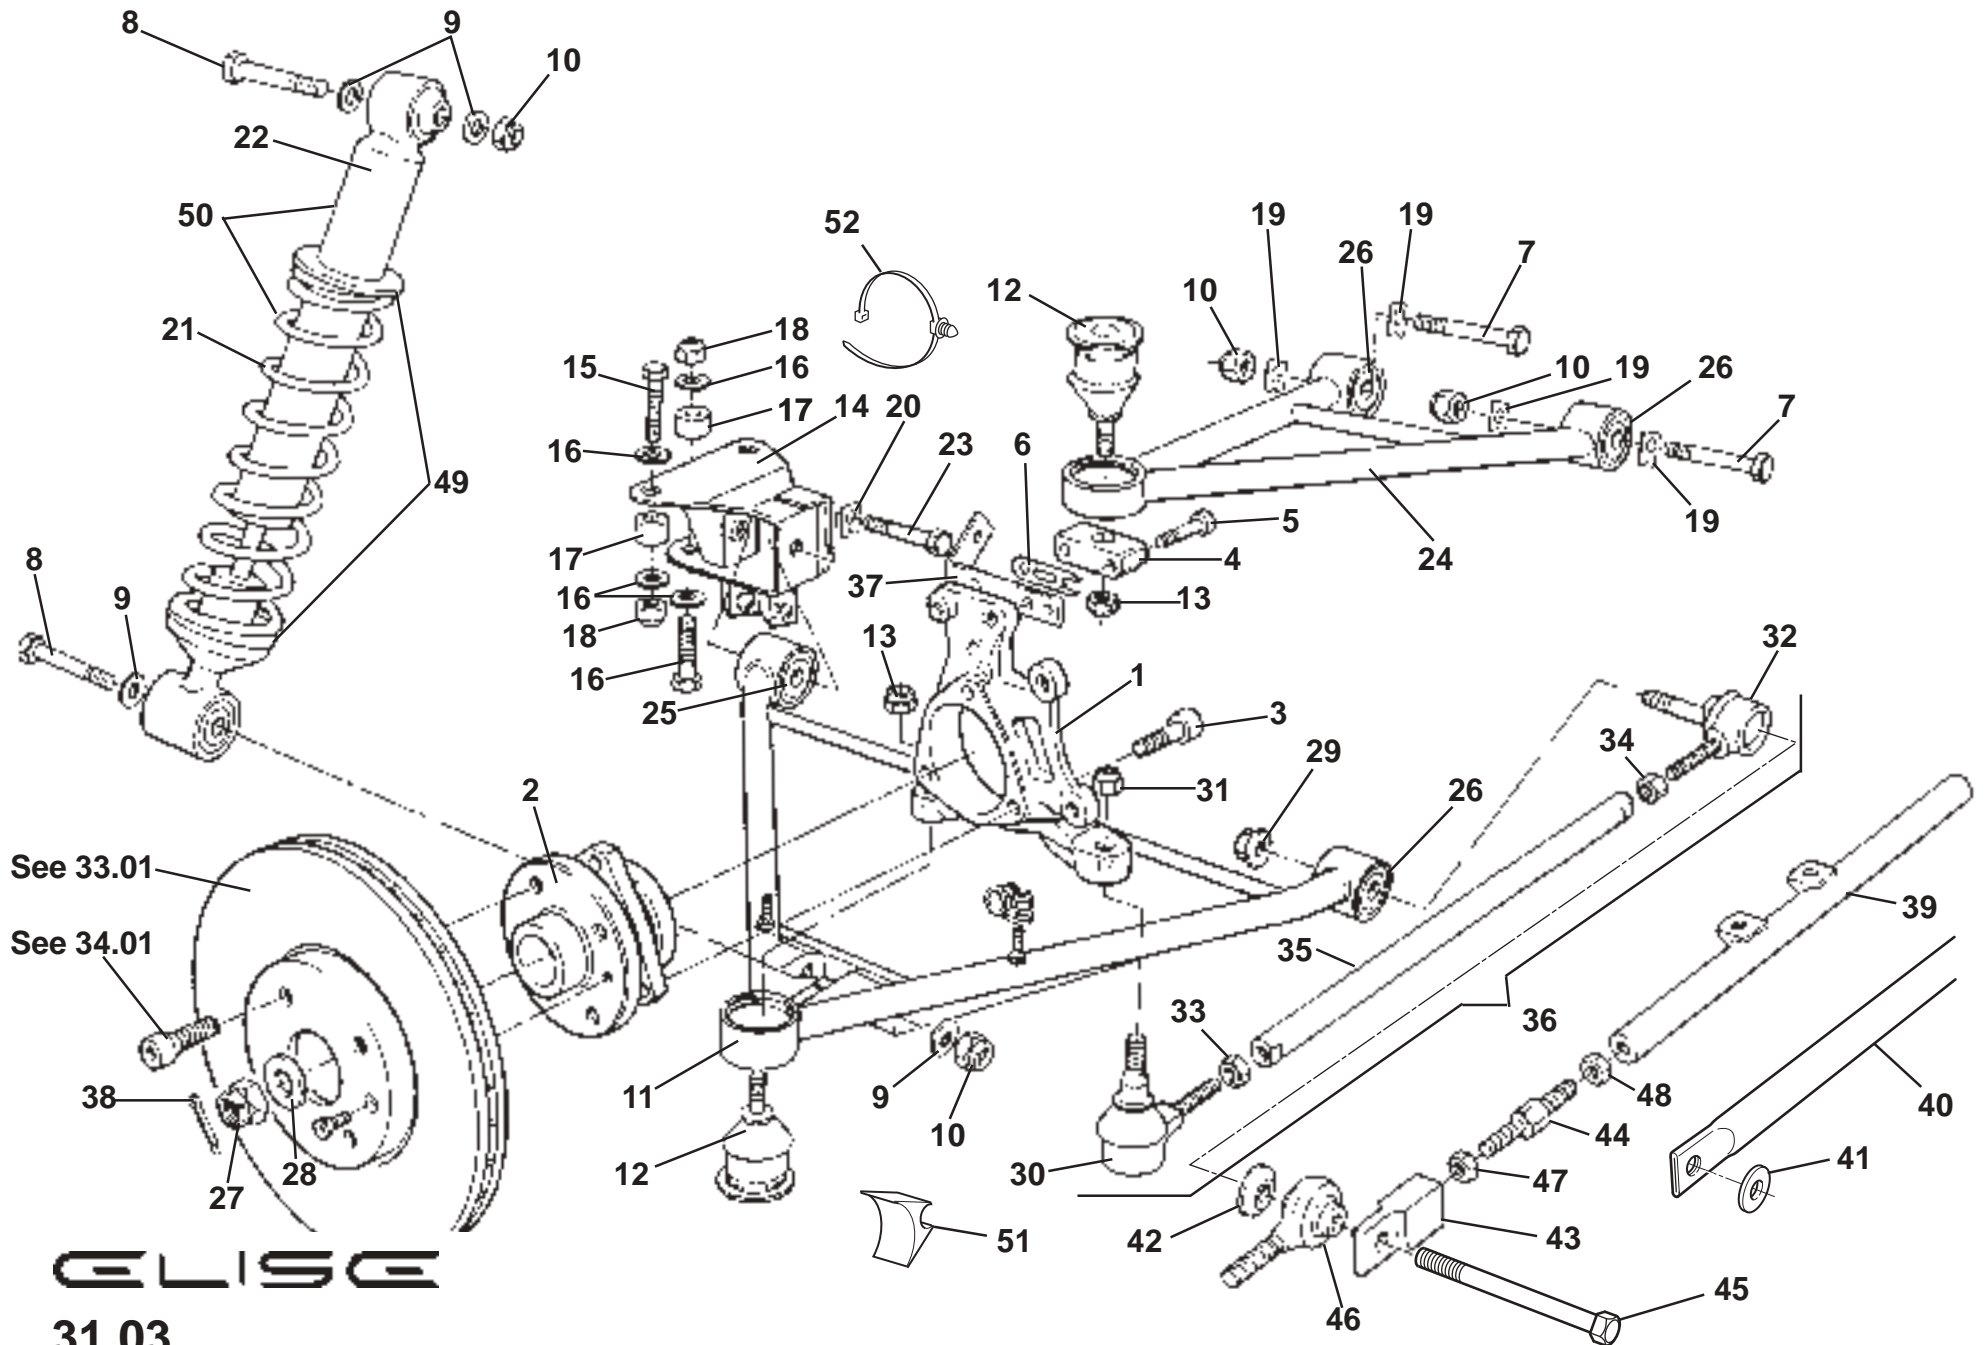

See 33.01

See 34.01

ELISE

31.03

Updated 3rd February 2014

Service Parts List **ELISE**

Function Code 31.03 Rear Suspension, Incl. Hubs

<u>Dep</u>	<u>Part Description</u>	<u>Remarks</u>	<u>Option</u>	<u>Part Number</u>	<u>Qty</u>
01	Hub Carrier, LH			A116D0097F	1
01a	Hub Carrier, RH			A116D0096F	1
02	Hub/Bearing Assembly, with wheel speed sensor		All models Kelsey Hayes ABS	A117D6005F	2
02a	Hub/Bearing Assembly, with wheel speed sensor	See 1701 for lead	From vin BH_10931 1ZR, 2ZR Bosch, ABS	A120D6009F	2
03	Screw, M12 x 40, hex. hd., hub assy. to hub carrier			A116W1170F	6
04	Ball Joint Carrier			B117D0067F	2
05	Bolt, M10 x 50, 10.9G, cap hd., carrier to hub carrier			A117W7212F	4
06	Shim, camber adjustment, 1mm		D111D0052F R/B	E111D0052F	As req.
06a	Shim, camber adjustment, 1.5mm			B120D0048F	As req.
07	Pivot Bolt, M10 x 60, hex. hd., upper wishbone F & R			A079W2055F	4
08	Bolt, M10 x 55, hex. hd., damper fixing			A079W2057F	4
09	Washer, flat, M10 x 21 x 2, damper fixing	Black finish		B111W4163F	8
10	Nyloc Nut, M10, 8.8 grade, damper/upper wishbone fixing			A100W3112F	8
11	Wishbone Assembly, lower, LH	Includes balljoint & bushes		C116D0081J	1
11a	Wishbone Assembly, lower, RH	Includes balljoint & bushes		C116D0080J	1
12	Ball Joint			B111C6012F	4
13	Nyloc Nut, M12 x 1.5, balljoint			A100C6019F	4
14	Bracket, lower wishbone to chassis, LH		B120D0023F R/B	C120D0023F	1

ELISE

Function Code: 31.03, Page: 1

Updated 3rd February 2014