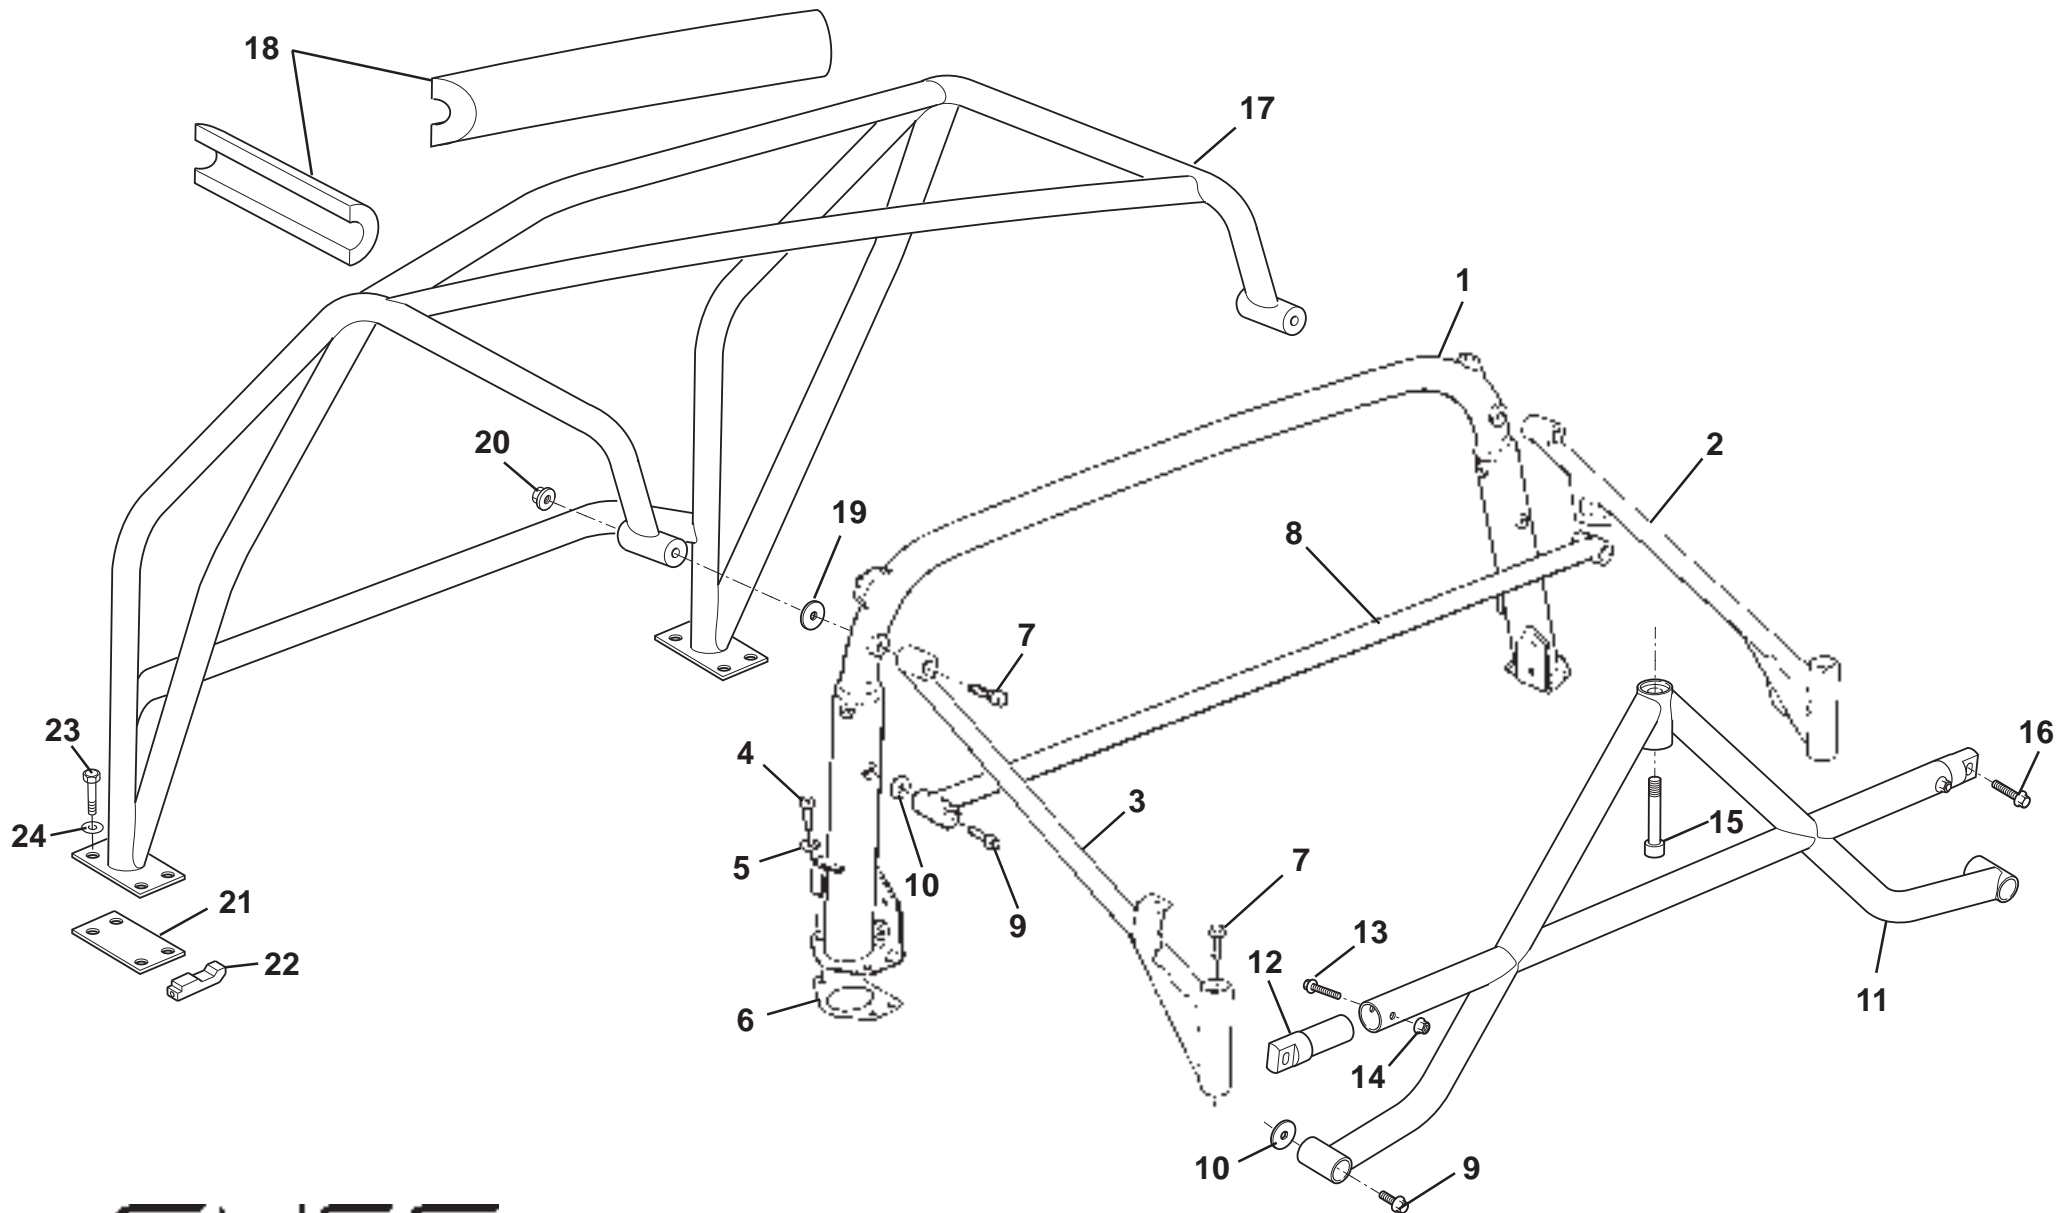

ELISE
30.02

Updated 21st November 2011

Service Parts List **ELISE**

Function Code 30.02 Seat Belt Mounting Frames, Stays

<u>Dep</u>	<u>Part Description</u>	<u>Remarks</u>	<u>Option</u>	<u>Part Number</u>	<u>Qty</u>
01	Seat Belt Mounting Frame		111R/Exige	B117A0145F	1
01a	Seat Belt Mounting Frame		USA/Canada A121A0015F R/B	B117A0145F	1
01b	Seat Belt Mounting Frame, T45, black	Centre boss for 'A' frame kit, item 11a	Exige option + 240R	B122A0046F	1
01c	Seat Belt Mounting Frame, T45, black	Bosses for 'A' frame, item 11	Exige option + Cup 260	C122A0046F	1
02	Backstay, frame, LH			B120A0069F	1
02a	Backstay, frame, LH, T45	Silver finish	Exige option	A122A0049F	1
03	Backstay, frame, RH			B120A0070F	1
03a	Backstay, frame, RH	For federal fuel filler support, see 44.01d		C120A0070F	1
03b	Backstay, frame, RH, T45	Silver finish	Exige option	A122A0050F	1
03c	Backstay, frame, RH		1ZR, 2ZR	A120A0180F	1
04	Screw, M8 x 25, cap hd., frame to chassis			A111W7132F	8
05	Washer, flat, M8 x 16.6 x 1.4, frame to chassis			A075W4020Z	8
06	Shim, base plate 2mm			B111A0071F	2
06a	Shim, base plate 3mm			A116A0164F	2
07	Screw, M10 x 35, flg. hd., stay fixing			A116W5247F	4
07a	Bolt M10 x 80 cap hd, stay and roll cage fixing		Exige option + Cup 260	A128B0075F	2
08	Mounting Bar, 4 point harness		Exige option	A122A0032F	1

ELISE

Function Code: 30.02, Page: 1

Updated 3rd February 2014