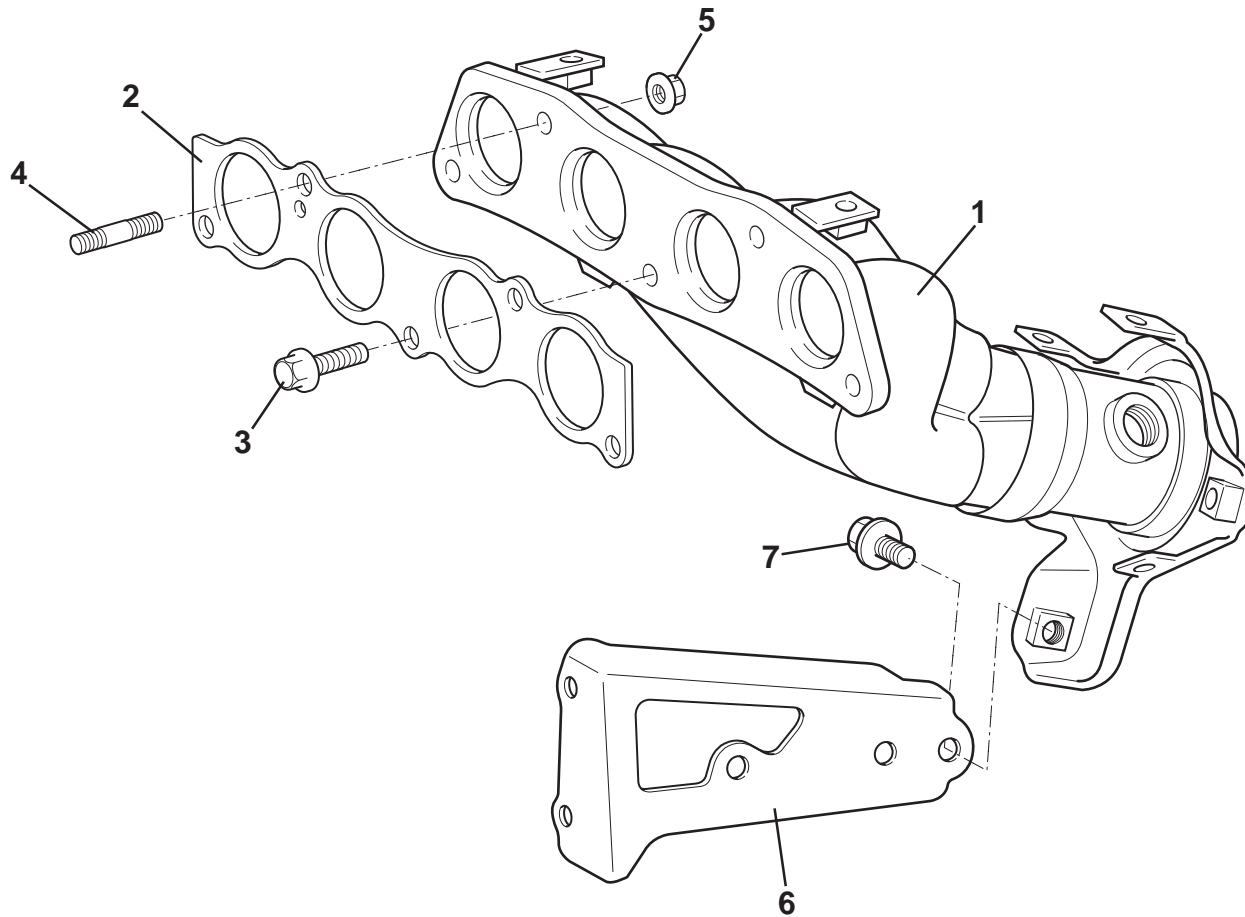

ELISE

40.21d

Updated 12th May 2010

Service Parts List **ELISE**

Function Code 40.21d Exhaust Manifold, Elise 2011 MY on, 1ZR, 2ZR

<u>Dep</u>	<u>Part Description</u>	<u>Remarks</u>	<u>Option</u>	<u>Part Number</u>	<u>Qty</u>
01	Exhaust Manifold		1ZR	A120E7186S	1
01a	Exhaust Manifold		2ZR	A120E6618S	1
02	Gasket, exhaust manifold			A120E7189S	1
03	Bolt, hex. flg. hd., manifold to head			A120E7238S	3
04	Stud, manifold to head			A131E6192S	2
05	Nut, flange, manifold to head			A132E6394S	2
06	Stay, exhaust manifold			A120E7183S	1
07	Bolt, hex. flg. hd., stay to manifold			A132E6047H	1