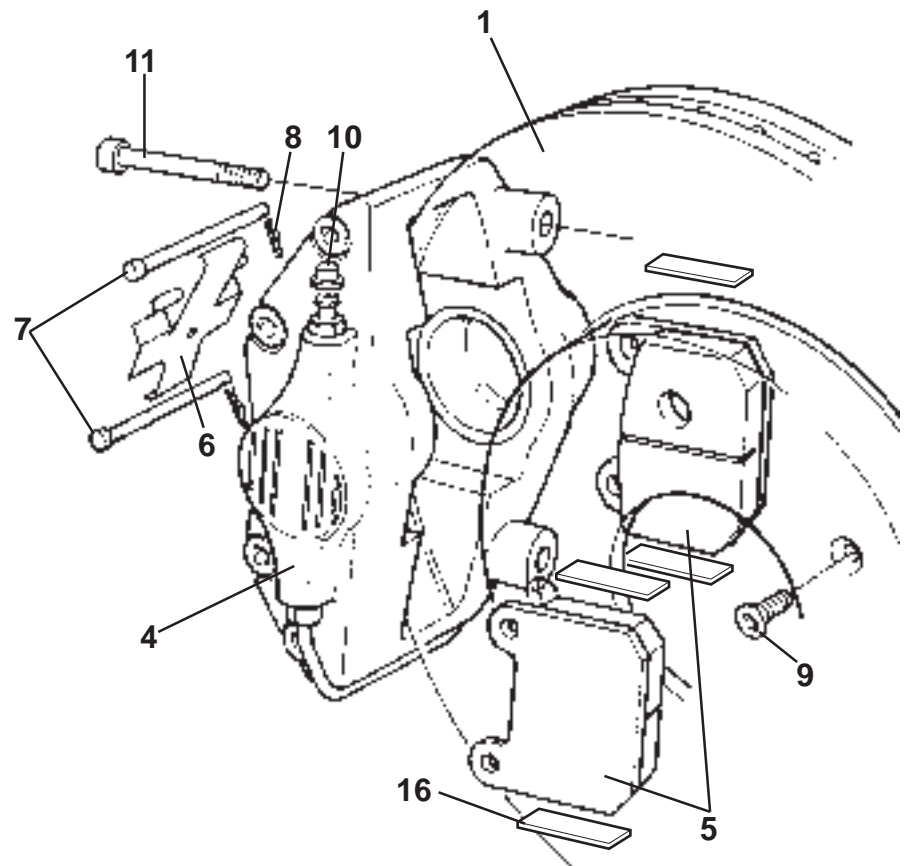

ELISE

Function Code: 32.05, Page: 2

Updated 3rd February 2014

Function Code 32.05 Upper Column, Steering Wheel

<u>Dep</u>	<u>Part Description</u>	<u>Remarks</u>	<u>Option</u>	<u>Part Number</u>	<u>Qty</u>
23b	Steering Wheel Assembly, SIR, leather and suedetex.	Includes rotary connector	Elise Club Racer 1ZR,2ZR Exige Club Racer	A120U0175F	1
24	Shear Bolt, steering lock			A111H6026S	2
25	Boss, foam, non-airbag	Non-airbag option	Exige Cup 260	A128B0163J	1
		*Trimmed crash pad no longer available, order standard and trim locally			