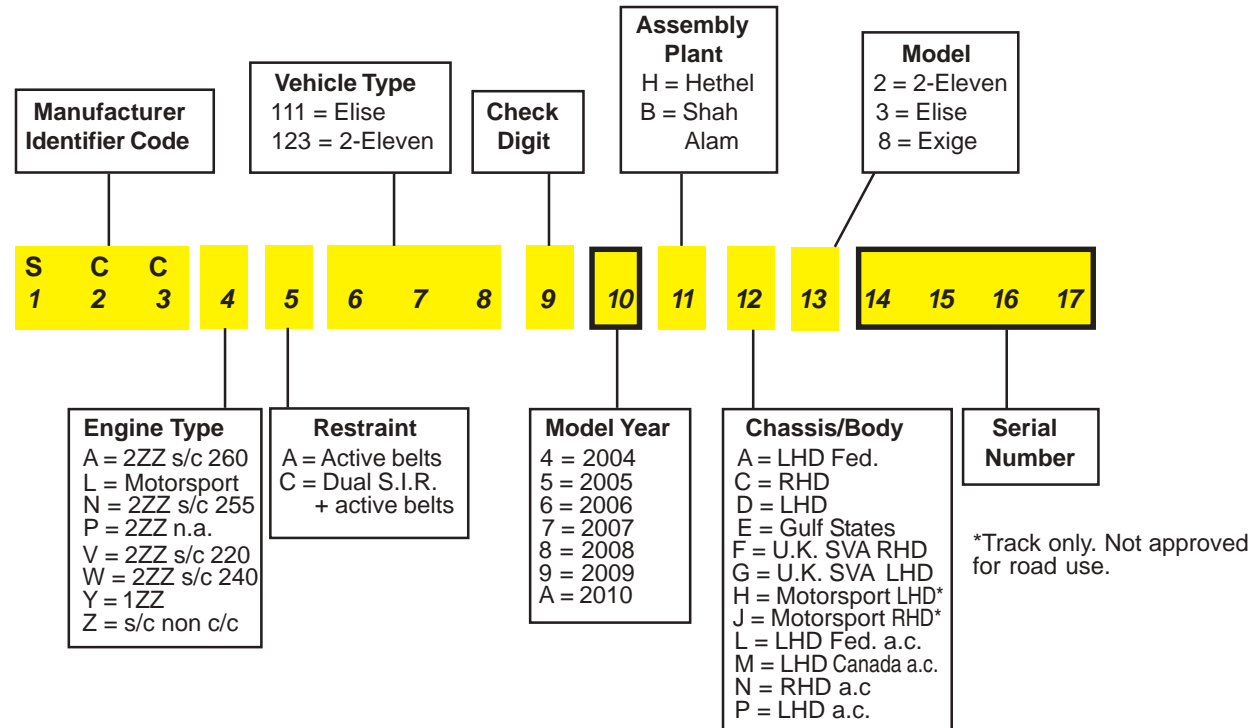

ELISE

Updated 1st May 2014