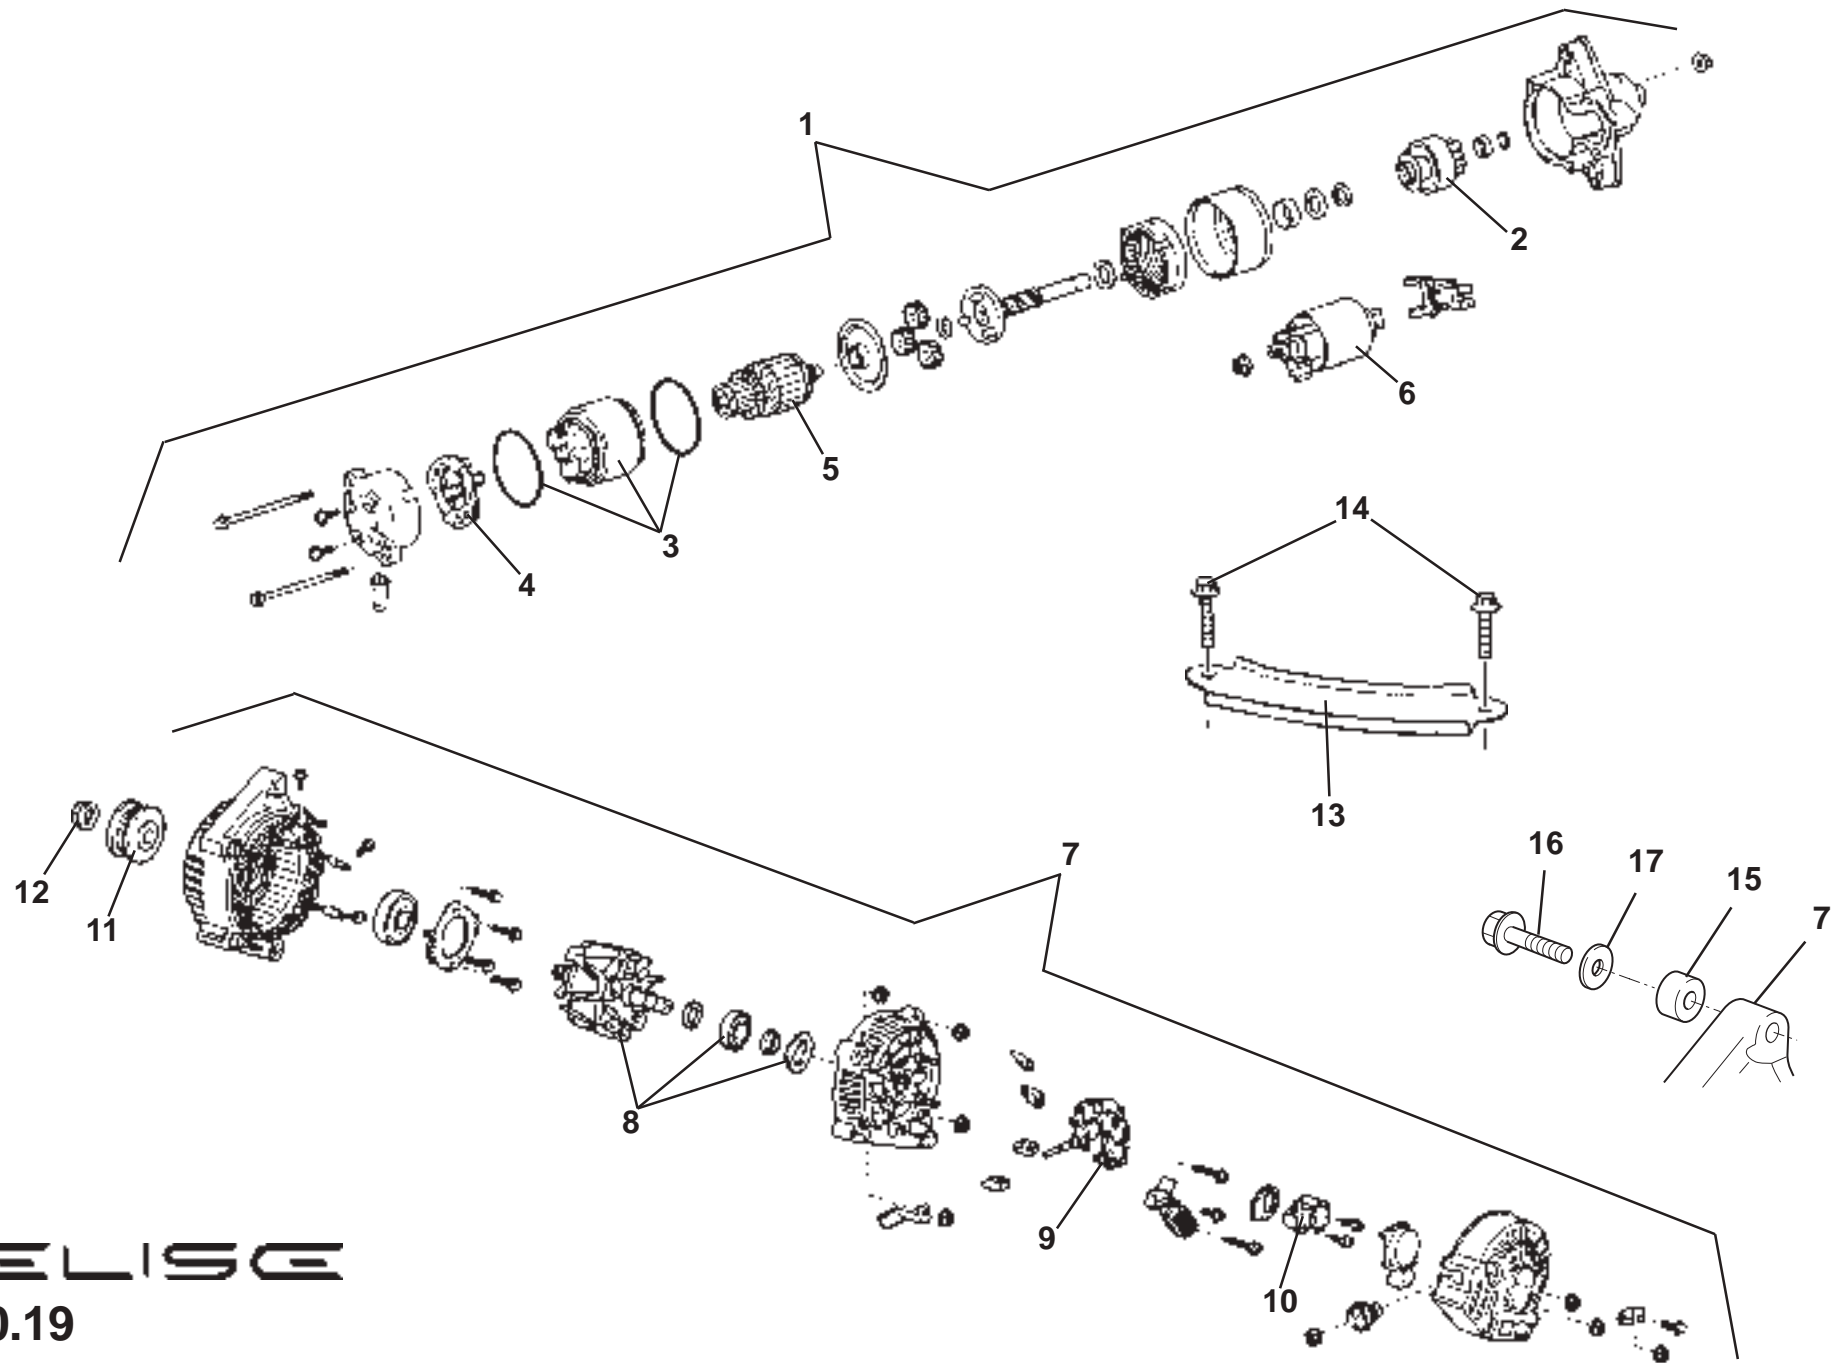

ELISE

40.19

Updated 24th January 2011

Service Parts List **ELISE**

Function Code 40.19 Alternator and Starter Motor

<u>Dep</u>	<u>Part Description</u>	<u>Remarks</u>	<u>Option</u>	<u>Part Number</u>	<u>Qty</u>
01	Starter Motor, 2ZZ		111R, Elise R, Exige	A120E6400S	1
01a	Starter Motor, 1ZZ		Elise S, '07 MY	A131E6008H	1
02	Clutch, starter motor, 2ZZ		111R, Elise R, Exige	A120E6435S	1
02a	Clutch, starter motor, 1ZZ		Elise S, '07 MY	A131E6134S	1
03	Yoke Assembly, starter motor, 2ZZ		111R, Elise R, Exige	A120E6436S	1
03a	Yoke Assembly, starter motor, 1ZZ		Elise S, '07 MY	A131E6145S	1
04	Holder Assembly, starter motor, 2ZZ		111R, Elise R, Exige	A120E6437S	1
04a	Holder Assembly, starter motor, 1ZZ		Elise S, '07 MY	A131E6146S	1
05	Armature Assembly, starter motor, 2ZZ		111R, Elise R, Exige	A120E6439S	1
05a	Armature Assembly, starter motor, 1ZZ		Elise S, '07 MY	A131E6136S	1
06	Switch Assembly, 2ZZ		111R, Elise R, Exige	A120E6438S	1
06a	Switch Assembly, 1ZZ		Elise S, '07 MY	A131E6135S	1
07	Alternator		Common	A120E6369S	1
08	Rotor Assembly, alternator		Common	A120E6381S	1
09	Holder, rectifier, alternator		Common	A120E6392S	1
10	Holder, brush, alternator		Common	A120E6405S	1
11	Pulley, alternator		Common	A120E6417S	1
12	Nut, pulley to alternator		Common	A120E6497S	1

ELISE

Function Code: 40.19, Page: 1

Updated 9th June 2011