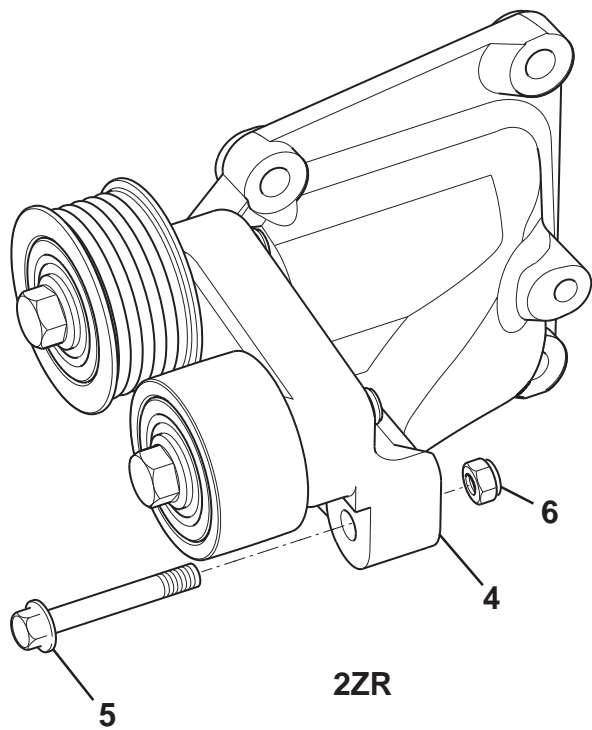

ELISE
41.03c

Updated 27th September 2012

Service Parts List **ELISE**

Function Code 41.03c Auxiliary Drive Belts & Pulleys, Elise 2011 MY, 1ZR, 2ZR

<u>Dep</u>	<u>Part Description</u>	<u>Remarks</u>	<u>Option</u>	<u>Part Number</u>	<u>Qty</u>
01	Drive Belt, AC, water pumps, + alternator		1ZR	A120E7264S	1
01a	Drive Belt, water pumps, + alternator		1ZR	A120E7290S	1
01b	Drive Belt, AC, water pumps, + alternator + s/charger		2ZR	A120E6582F	1
01c	Drive Belt, water pumps, + alternator + s/charger		2ZR	B120E0159F	1
02	Pulley, crankshaft	Also see 40.11c		A120E7145S	1
03	Bolt, with washer, pulley to crankshaft	Also see 40.11c		A120E7239S	1
04	Supercharger Nose Support Assembly		2ZR	B120E0136F	1
05	Screw M8 x 75 hex flg		2ZR	A138W1000F	1
06	Nyloc Nut, M8		2ZR	A075W3010Z	1