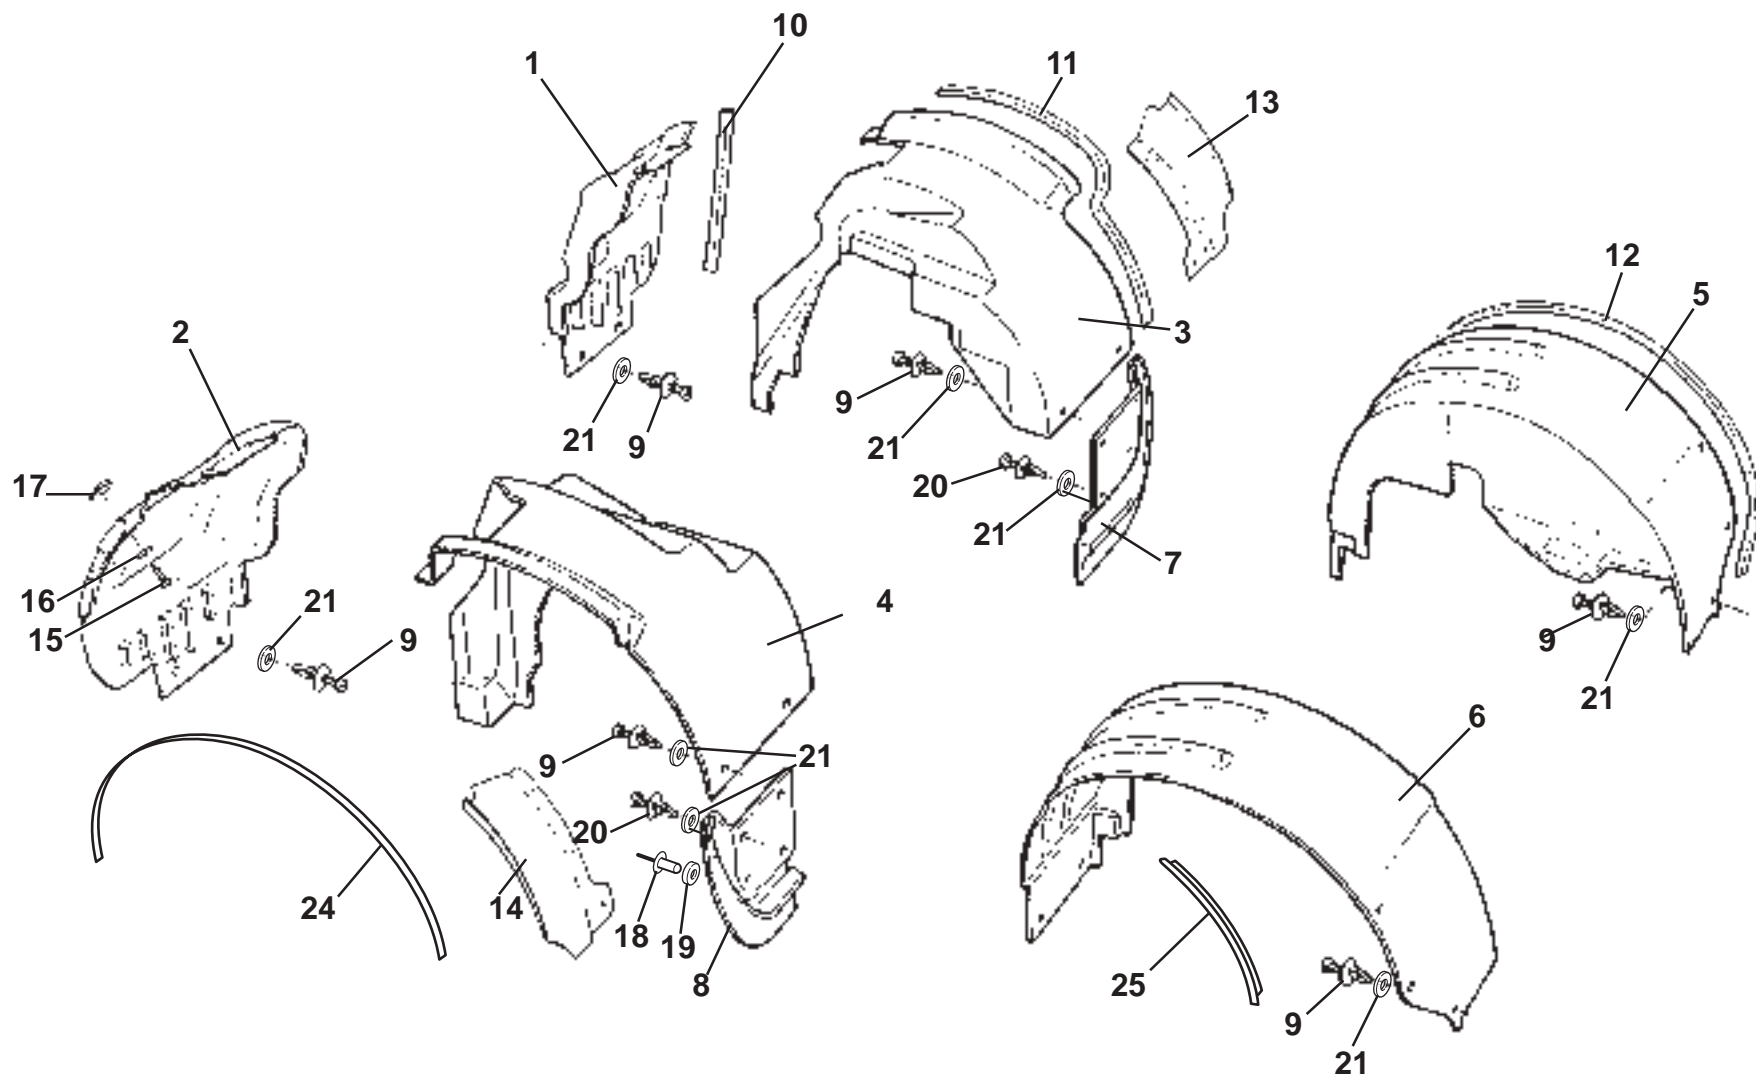

ELISE
12.01

Updated 19th December 2010

Service Parts List **ELISE**

Function Code 12.01 Wheelarch Liners

<u>Dep</u>	<u>Part Description</u>	<u>Remarks</u>	<u>Option</u>	<u>Part Number</u>	<u>Qty</u>
01	Panel, headlamp access, front wheelarch, RH		Elise	A120B0076F	1
01a	Panel, headlamp access, front wheelarch, RH		Exige, B122B0191F R/B	C122B0192F	1
02	Panel, headlamp access, front wheelarch, LH		Elise	A120B0075F	1
02a	Panel, headlamp access, front wheelarch, LH		Exige, B122B0191F R/B	C122B0191F	1
03	Wheelarch Liner, front, RH, LHD		Elise	C120B0112F	1
03a	Wheelarch Liner, front, RH, LHD		Exige	A122B0120F	1
03b	Wheelarch Liner, front, RH, RHD		Elise	B120B0004F	1
03c	Wheelarch Liner, front, RH, RHD		Exige	A122B0172F	1
04	Wheelarch Liner, front, LH, LHD		Elise	B120B0113F	1
04a	Wheelarch Liner, front, LH, LHD		Exige	A122B0121F	1
04b	Wheelarch Liner, front, LH, RHD		Elise	C120B0003F	1
04c	Wheelarch Liner, front, LH, RHD		Exige	A122B0171F	1
04e	Wheelarch Liner, front, LH, RHD, LHD	1ZR, 2ZR powertrain	1ZR, 2ZR Bosch, ABS from vin BH_10931	A120B0415F	1
05	Wheelarch Liner, rear, RH		Elise	B120B0030F	1
05a	Wheelarch Liner, rear, RH		Exige	B122B0124F	1
06	Wheelarch Liner, rear, LH		Elise	B120B0031F	1
06a	Wheelarch Liner, rear, LH		Exige	B122B0125F	1
07	Mudflap, front, RH		Elise	D117B0172F	1

ELISE

Function Code: 12.01, Page: 1

Updated 31st May 2013