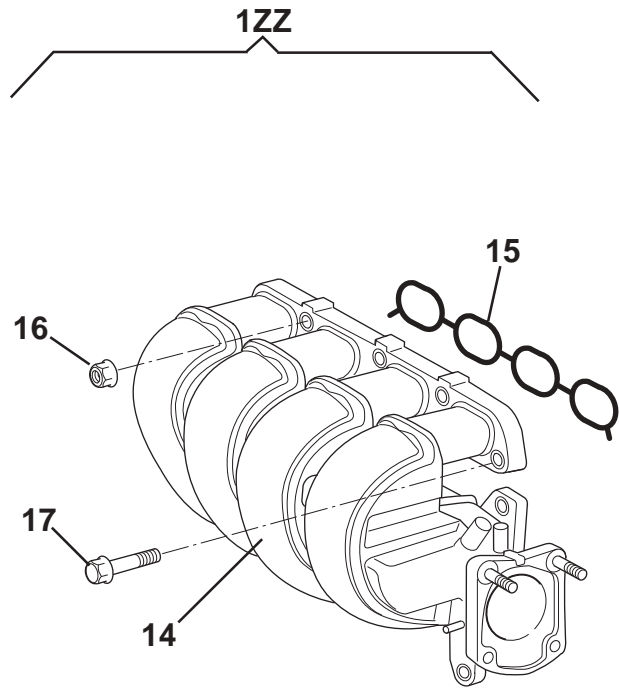

ELISE

42.07

Service Parts List **ELISE**

Function Code 42.07 Inlet Manifold, Plenum & gaskets

<u>Dep</u>	<u>Part Description</u>	<u>Remarks</u>	<u>Option</u>	<u>Part Number</u>	<u>Qty</u>
01	Inlet Manifold/Plenum, alloy, 2ZZ	Throttle body, cable control	Prior to '06 MY	A120E6321S	1
01a	Inlet Manifold/Plenum, alloy, 2ZZ	Throttle body, electronic control	'06 MY	A120E6490S	1
02	Flange Nut, manifold to head		111R, Elise R, Exige	A120E6327S	2
03	Stud, manifold to head, upper, short		111R, Elise R, Exige	A120E6120S	1
03a	Stud, manifold to head lower, long		111R, Elise R, Exige	A120E6114S	1
04	Bolt, manifold to head, short		111R, Elise R, Exige	A120E6324S	2
05	Bolt, manifold to head, long		111R, Elise R, Exige	A120E6325S	1
06	Bolt, manifold to head, lower		111R, Elise R, Exige	A120E6326S	1
07	Stay, inlet manifold		111R, Elise R, Exige	A120E6339S	1
08	Stud, stay to head		111R, Elise R, Exige	A120E6329S	1
09	Nut, flg., stay to head		111R, Elise R, Exige	A120E6340S	1
10	Bolt, flg. hd., stay to manifold		111R, Elise R, Exige	A120E6040S	2
11	Insulator, manifold lower		111R, Elise R, Exige	A120E6322S	1
12	Insulator, manifold upper		111R, Elise R, Exige	A120E6323S	1
13	Gasket, inlet manifold, 2ZZ		111R, Elise R, Exige	A120E6342S	1
14	Inlet Manifold/Plenum, plastic, 1ZZ		Elise S, '07 MY	A131E6124S	1
15	Gasket, inlet manifold		Elise S, '07 MY	A131E6163S	1
16	Flange Nut, manifold to head		Elise S, '07 MY	A120E6327S	2

ELISE

Function Code: 42.07, Page: 1

Updated 1st August 2013