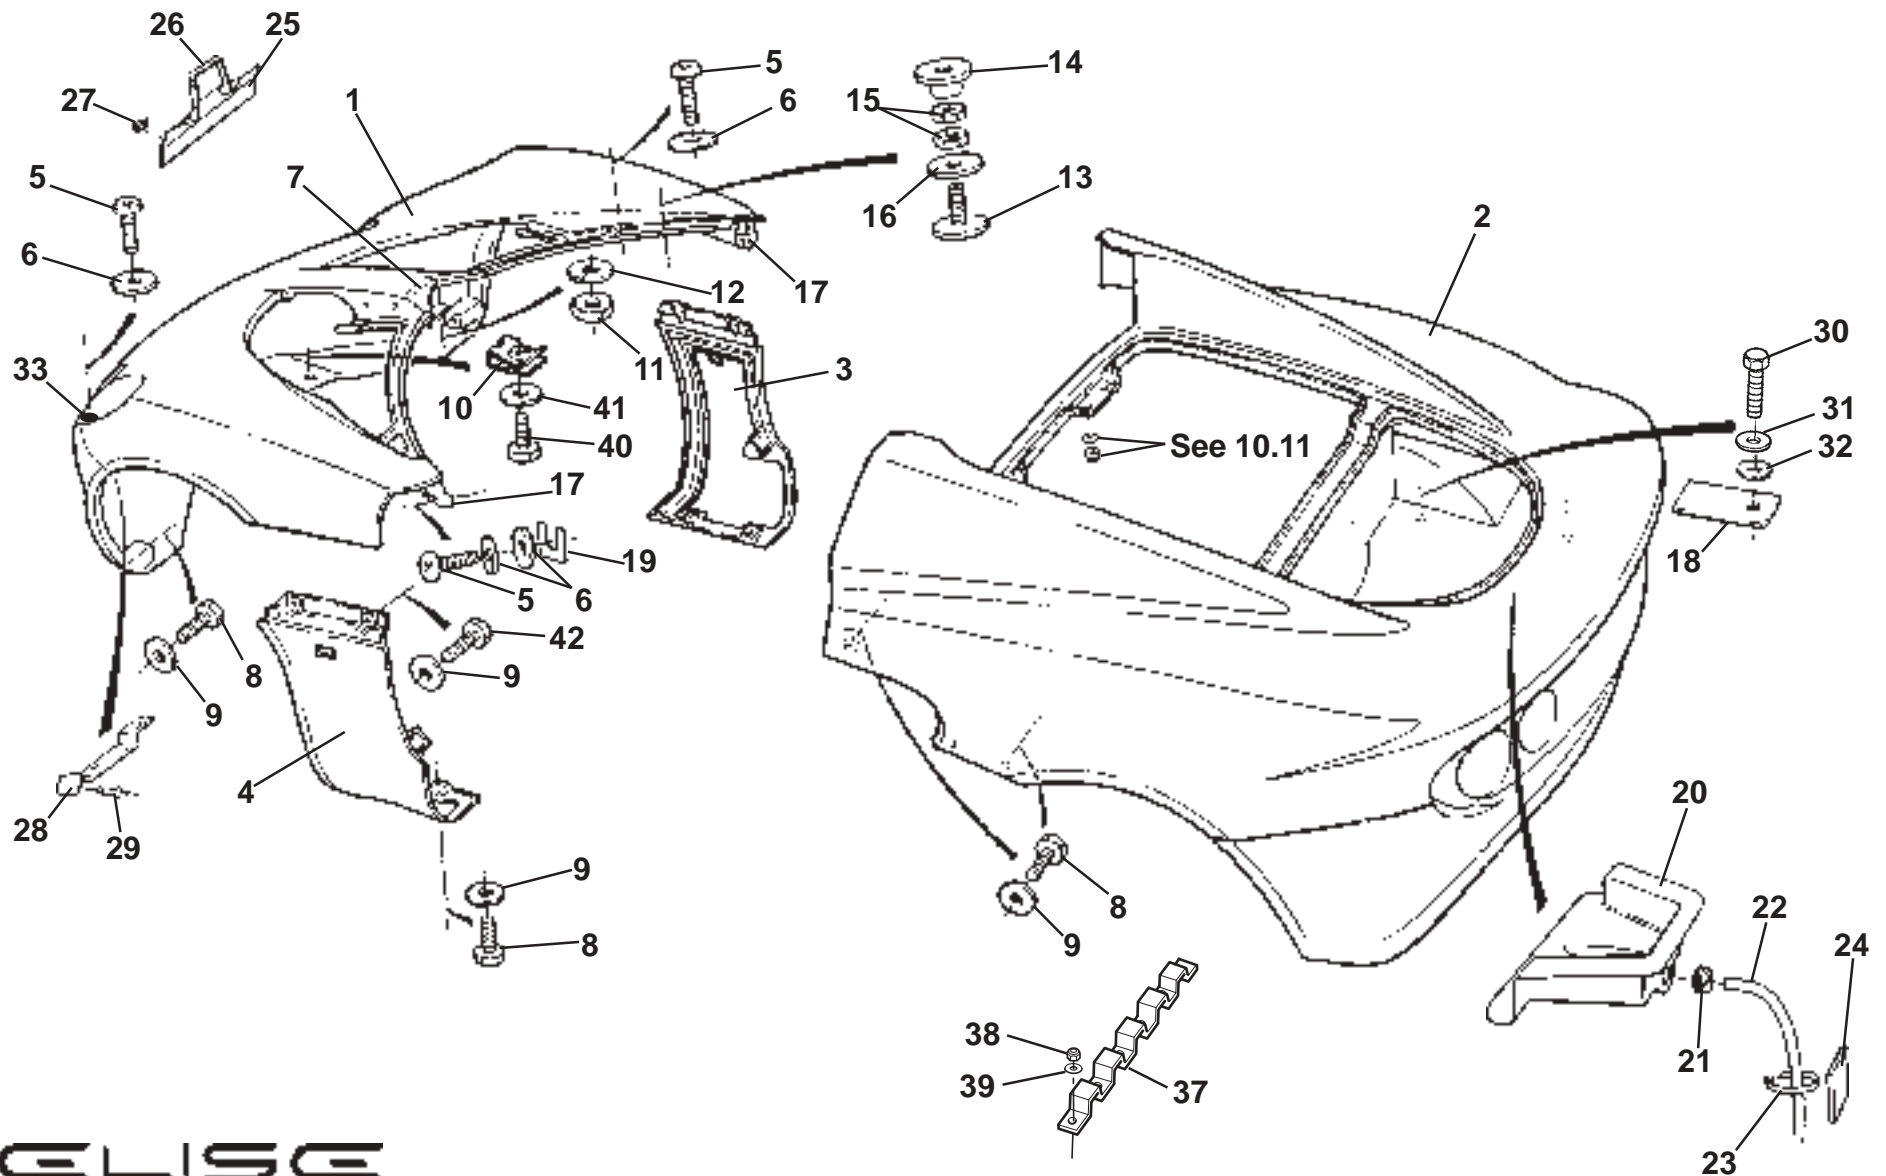

ELISE
10.01

Updated 27th September 2012

Service Parts List **ELISE**

Function Code 10.01 Body: Front & Rear Clamshells & Fixings

<u>Dep</u>	<u>Part Description</u>	<u>Remarks</u>	<u>Option</u>	<u>Part Number</u>	<u>Qty</u>
01	Front Clamshell, Euro		Prior to '07 MY	E120B0010J	1
01a	Front Clamshell, Euro	Revised headlamps	'07 MY	H120B0010J	1
01b	Front Clamshell, federal	Apertures for side marker lamps	USA/Canada, '05/'06 MY	E121B0003J	1
01c	Front Clamshell, federal	Revised for impact foams	USA, '07 MY	H121B0003J	1
01d	Front Clamshell, Gulf States			A123B0049J	1
01e	Panel Lamp Support LH	Not illustrated, bonded to clam	Prior to '07 MY	D117M0031F	1
01f	Panel Lamp Support RH	Not illustrated, bonded to clam	Prior to '07 MY	D117M0030F	1
01g	Panel Lamp Support LH	Not illustrated, bonded to clam	'07 MY	A120B0153F	1
01h	Panel Lamp Support RH	Not illustrated, bonded to clam	'07 MY	A120B0154F	1
02	Rear Clamshell		From SOP to 10MY	J120B0016J	1
02a	Rear Clamshell, federal	Apertures for side marker lamps	USA/Can. E121B0008K R/B	F121B0009K	1
02b	Rear Clamshell, federal	Order reinforcing plate, item 37	USA/Can, '07.5 MY	H121B0009K	1
02c	Rear Clamshell, Gulf States			A121B0162J	1
03	Door Hinge Cover Panel, RH			A117B0220K	1
04	Door Hinge Cover Panel, LH			A117B0219K	1
05	Screw, M8 x 25, S/S, button hd.			A111W7175F	6
06	Washer, flat, S/S, M8 x 21 x 1.6			A111W4176F	8
07	Bracket, centre front clamshell	Part of clamshell assy.		C117B0193F	1

ELISE

Function Code: 10.01, Page: 1

Updated 2nd January 2014