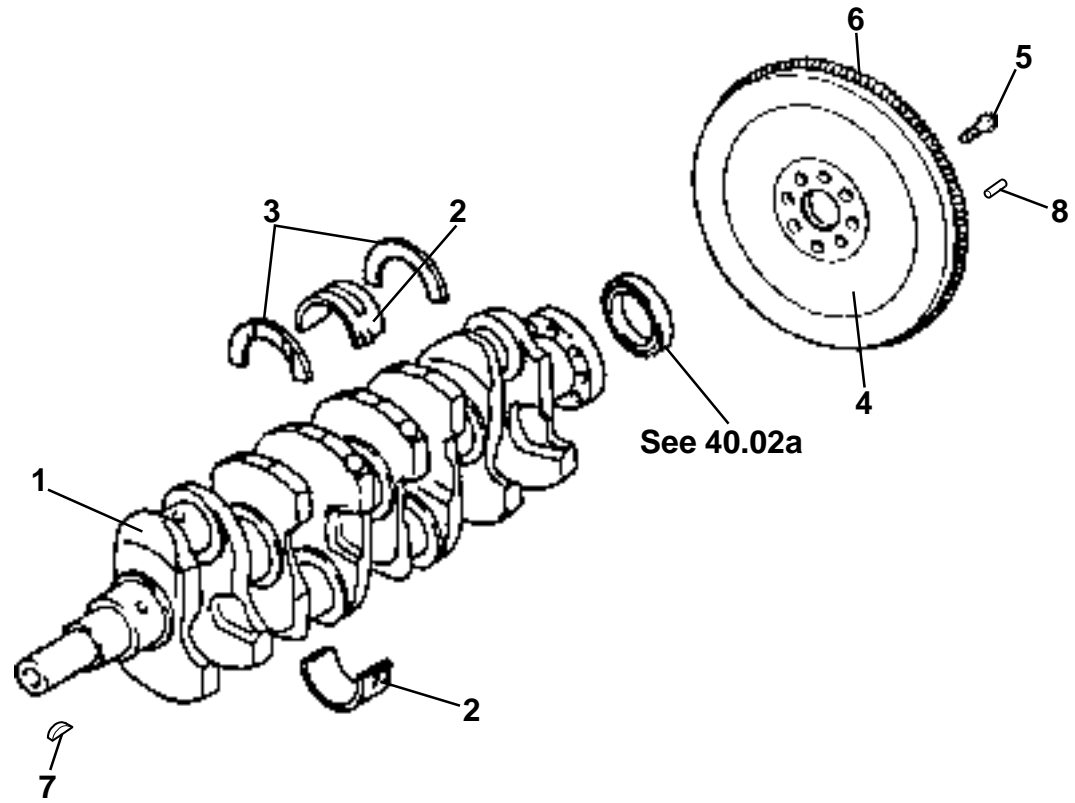

ELISE
40.11

Service Parts List **ELISE**

Function Code 40.11 Crankshaft, Bearings, Flywheel

<u>Dep</u>	<u>Part Description</u>	<u>Remarks</u>	<u>Option</u>	<u>Part Number</u>	<u>Qty</u>
01	Crankshaft, 2ZZ		111R, Elise R, Exige	A120E6263S	1
01a	Crankshaft, 1ZZ		Elise S, '07 MY	A131E6031S	1
02	Main Bearing Set, size 1 (pair)*	Selective fit	111R, Elise R, Exige	A120E6150S	5
02a	Main Bearing Set, size 2 (pair)*	Selective fit	111R, Elise R, Exige	A120E6151S	5
02b	Main Bearing Set, size 3 (pair)*	Selective fit	111R, Elise R, Exige	A120E6152S	5
02c	Main Bearing Set, size 4 (pair)*	Selective fit	111R, Elise R, Exige	A120E6153S	5
02d	Main Bearing Set, size 5 (pair)*	Selective fit	111R, Elise R, Exige	A120E6154S	5
02e	Main Bearing Set, size +0.25 (pair)*	Selective fit	111R, Elise R, Exige	A120E6155S	5
02f	Main Bearing Set, size 1 (pair)*	Selective fit	Elise S, '07 MY	A131E6036S	5
02g	Main Bearing Set, size 2 (pair)*	Selective fit	Elise S, '07 MY	A131E6037S	5
02h	Main Bearing Set, size 3 (pair)*	Selective fit	Elise S, '07 MY	A131E6038S	5
02i	Main Bearing Set, size 4 (pair)*	Selective fit	Elise S, '07 MY	A131E6039S	5
02j	Main Bearing Set, size +0.25 (pair)*	Selective fit	Elise S, '07 MY	A131E6040S	5
03	Thrust Washer		Common	A120E6156S	2
04	Flywheel, 2ZZ	Excluding dowels, item 8	111R, Elise R, Exige	A120E6195S	1
04a	Flywheel, 1ZZ	Excluding dowels, item 8	Elise S, '07 MY	A131E6033S	1
04b	Flywheel, lightweight	Excluding dowels, item 8	Optional	A128E6022F	1
05	Bolt, flywheel to crankshaft		Common	A120E6197S	8