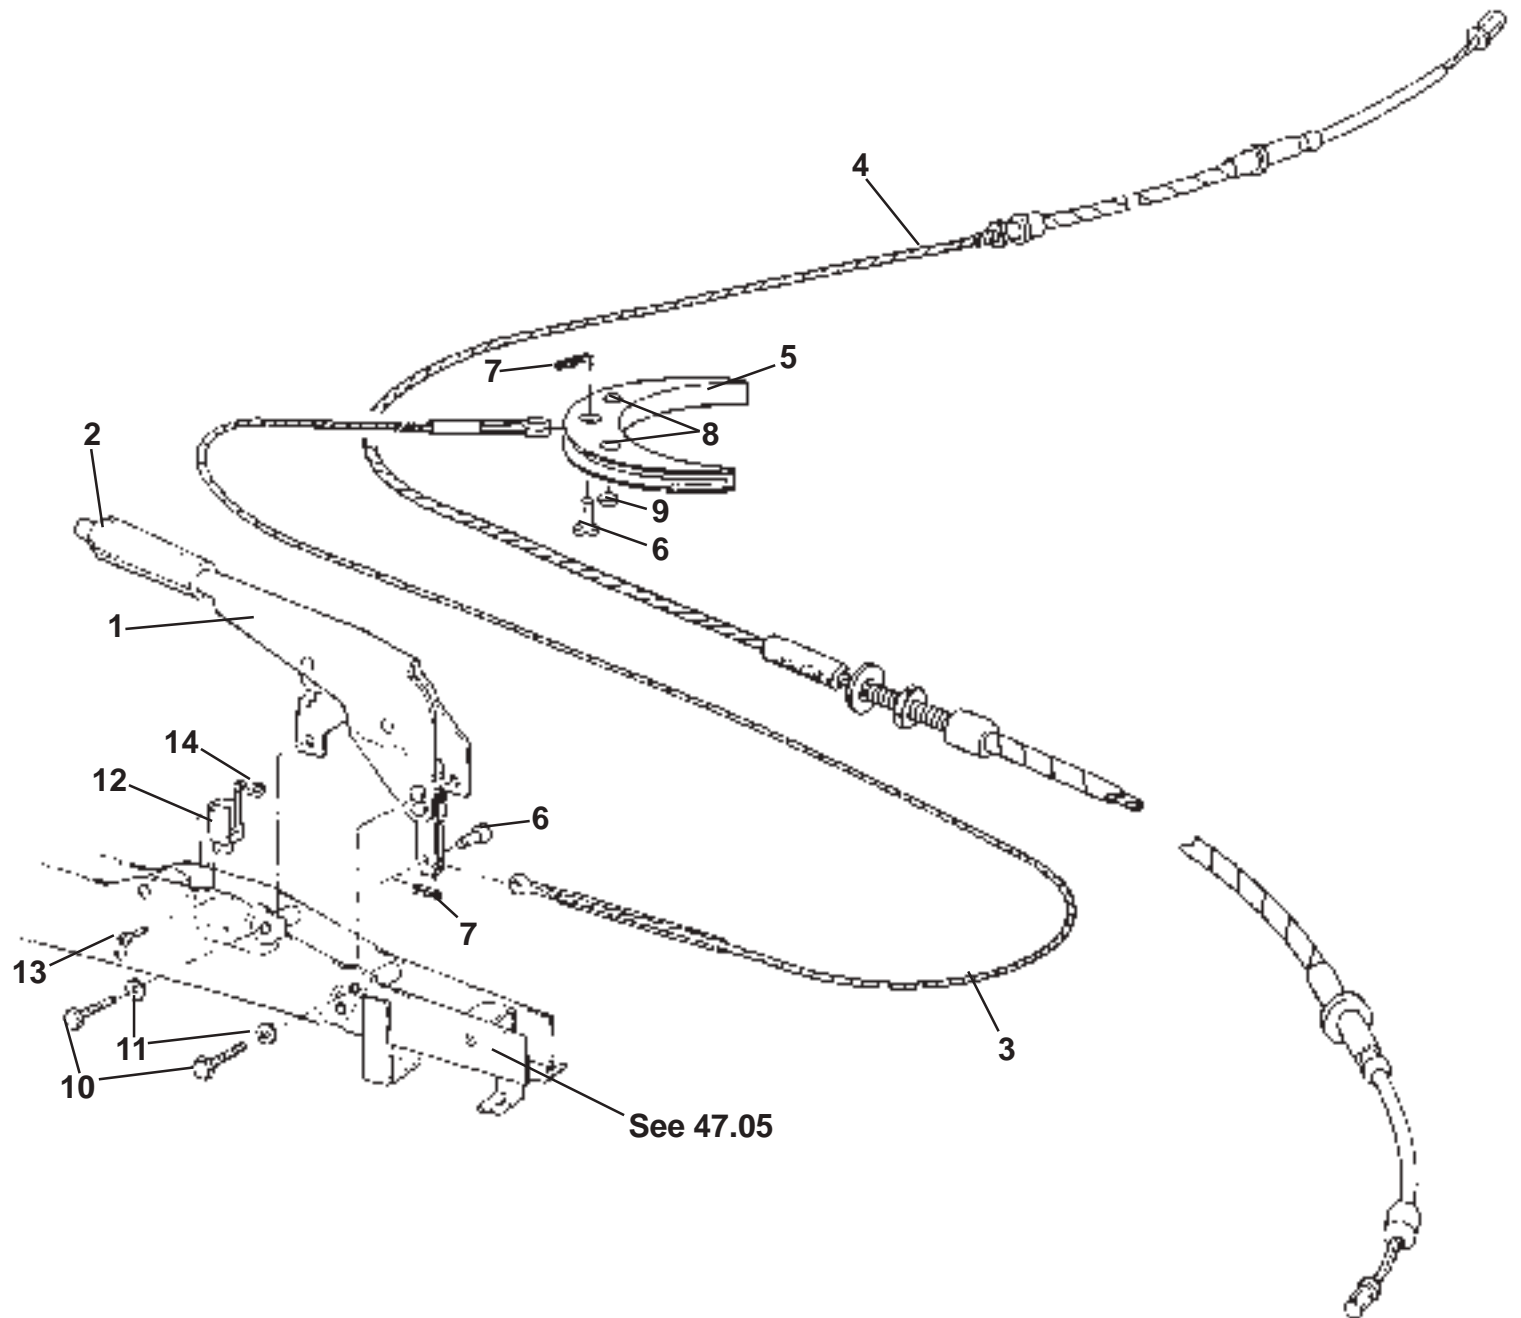

ELISE
33.05

Updated 21st November 2011

Service Parts List **ELISE**

Function Code 33.05 Parking Brake Mechanism

<u>Dep</u>	<u>Part Description</u>	<u>Remarks</u>	<u>Option</u>	<u>Part Number</u>	<u>Qty</u>
01	Parking Brake Assembly, without hand grip			A116J0015H	1
02	Hand-Grip, alloy, satin finish, parking brake lever			A117U0147F	1
02a	Hand-Grip, alloy, carbon grey finish, parking brake lever		Elise Club Racer	A120U0149F	1
02b	Hand-Grip Assembly, leather		Guf States	A132U0211K	1
03	Cable, parking brake primary			A120J0005H	1
04	Cable, parking brake secondary	Includes equaliser	D116J0062F R/B	A120J0039F	1
05	Equaliser, parking brake	Bumper type, cushion type P/O item 4		A117J0120F	1
06	Clevis Pin, M8 x 10.5, cable fixing			A111W6674F	2
07	'R' Clip, pin fixing			A075W6175F	2
08	Bumper, self adhesive			A111J6025F	2
09	Bumper, self adhesive			A111J6027F	2
10	Screw, M8 x 25, hex. hd., lever to bracket			A075W1039Z	2
11	Washer, flat, M8 x 16 x1.4, lever to bracket			A075W4020Z	2
12	Switch, parking brake tell tale			A116J6009H	1
13	Screw, M3 x 16, pan hd. pozi., switch to bracket			A082W5110F	2
14	Nyloc Nut, M3, switch to bracket			A079W3060F	2
15	Foam, self adhesive, equaliser	Not illustrated		A100B0431V	1