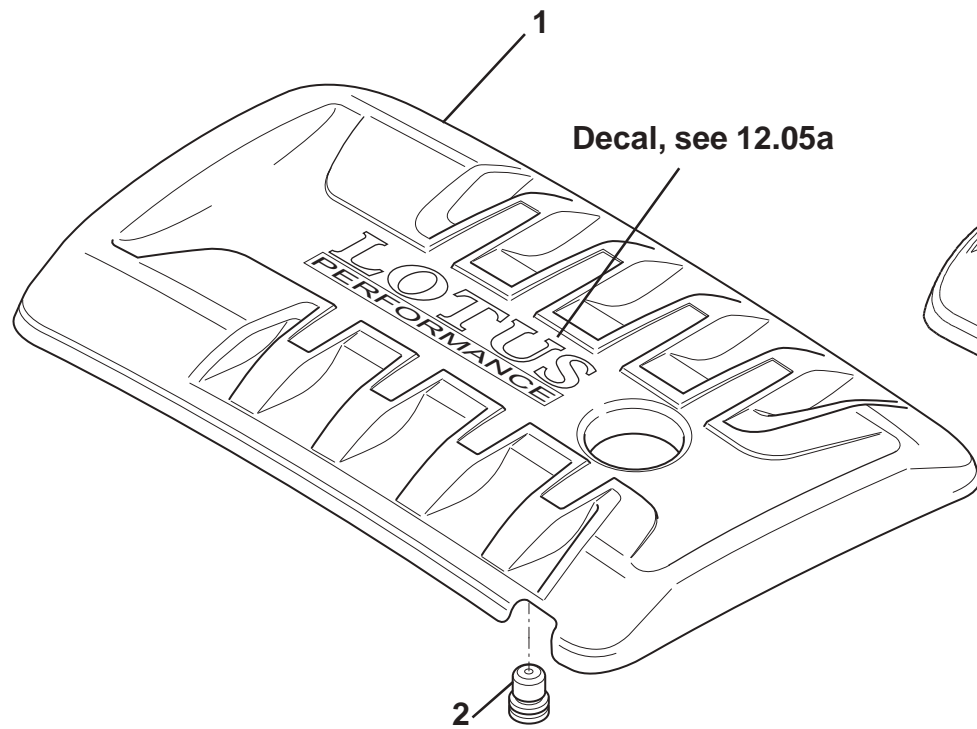

ELISE

10.13a

Updated 6th June 2012

Service Parts List **ELISE**

Function Code 10.13a Engine Compartment Cover, Elise 2011 MY, 1ZR, 2ZR

<u>Dep</u>	<u>Part Description</u>	<u>Remarks</u>	<u>Option</u>	<u>Part Number</u>	<u>Qty</u>
01	Engine Cover Panel		1ZR	A120B0256F	1
02	Isolator, cover mounting	For fixings see, 40.07e , 42.07e & 4209b	1ZR, 2ZR	B120B0291F	4
03	Engine Cover Panel	For fixings see, 40.07e , 42.07e & 4209b	2ZR	A120E0167F	1

ELISE

Function Code: 10.13a, Page: 1

Updated 27th february 2013