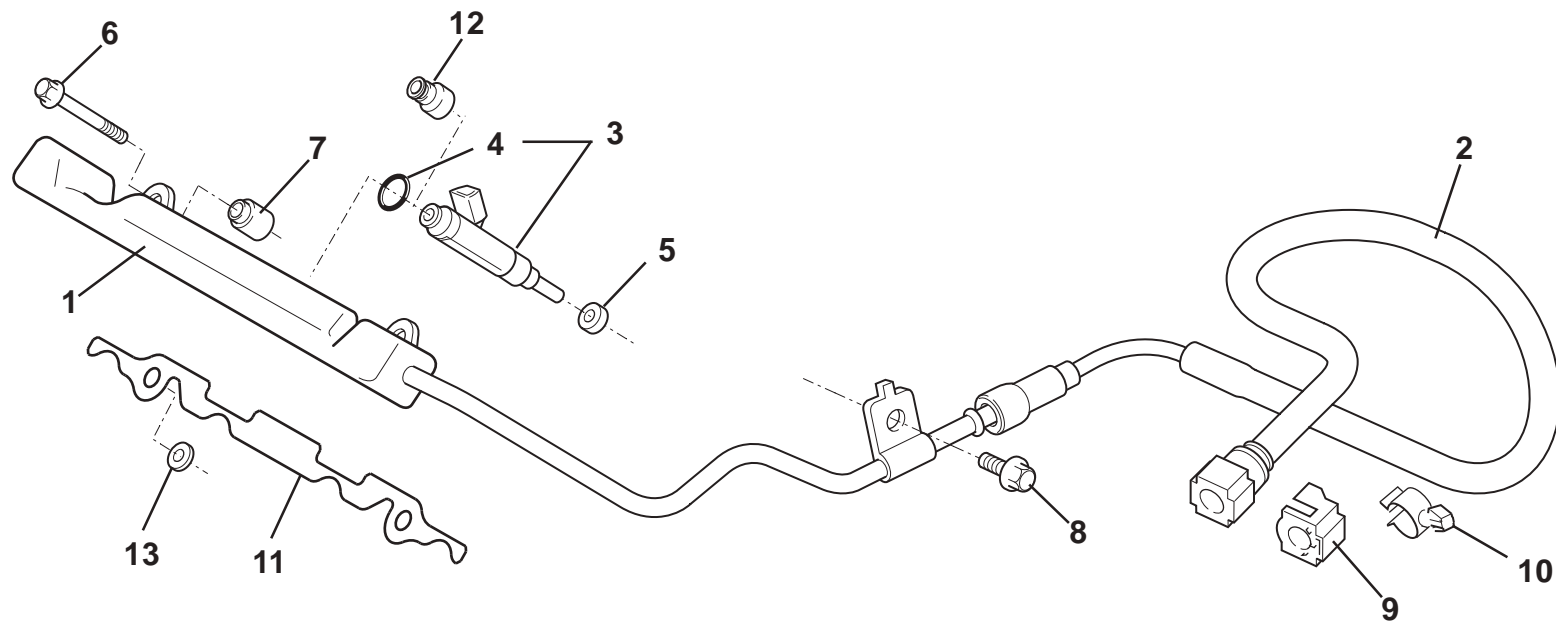

ELISE
42.05b

Updated 27th September 2012

Service Parts List **ELISE**

Function Code 42.05b Fuel Injection System, Elise 2011 MY, 1ZR, 2ZR

<u>Dep</u>	<u>Part Description</u>	<u>Remarks</u>	<u>Option</u>	<u>Part Number</u>	<u>Qty</u>
01	Fuel Rail			A120E7202S	1
02	Hose Assembly, fuel rail			A120L0067F	1
03	Fuel Injector	Includes 'O' ring, item 4	1ZR	A120E7200S	4
03a	Fuel Injector	Includes 'O' ring, item 4	2ZR	A120E6575H	4
04	'O' Ring, fuel injector			A131E6160S	4
04a	'O' Ring, fuel injector		2ZR	A132E6460S	4
05	Insulator, fuel injector			A120E7201S	4
05a	Insulator, fuel injector		2ZR	A120E6621S	4
06	Bolt, hex. flg. hd., rail to manifold			A120E7276S	2
06a	Bolt M8 x 55, hex. flg. hd., rail to manifold		2ZR	A120W2216F	2
07	Spacer, rail to manifold		1ZR	A120E7205S	2
07a	Spacer Fuel Rail		2ZR	A120E0161F	2
08	Bolt, hex. flg. hd., rail retention			A132E6191S	1
09	Double Lock Connect, fuel feed			A120W6757F	1
10	Clip Pipe			A128W6831F	1
11	Location Plate, injector		2ZR	A120E0164F	1
12	Adaptor, injector		2ZR	A120E0124F	4
13	Washer flat M8 28, hex flg		2ZR	A075W4019F	2

ELISE

Function Code: 42.05b, Page: 1

Updated 2nd January 2014