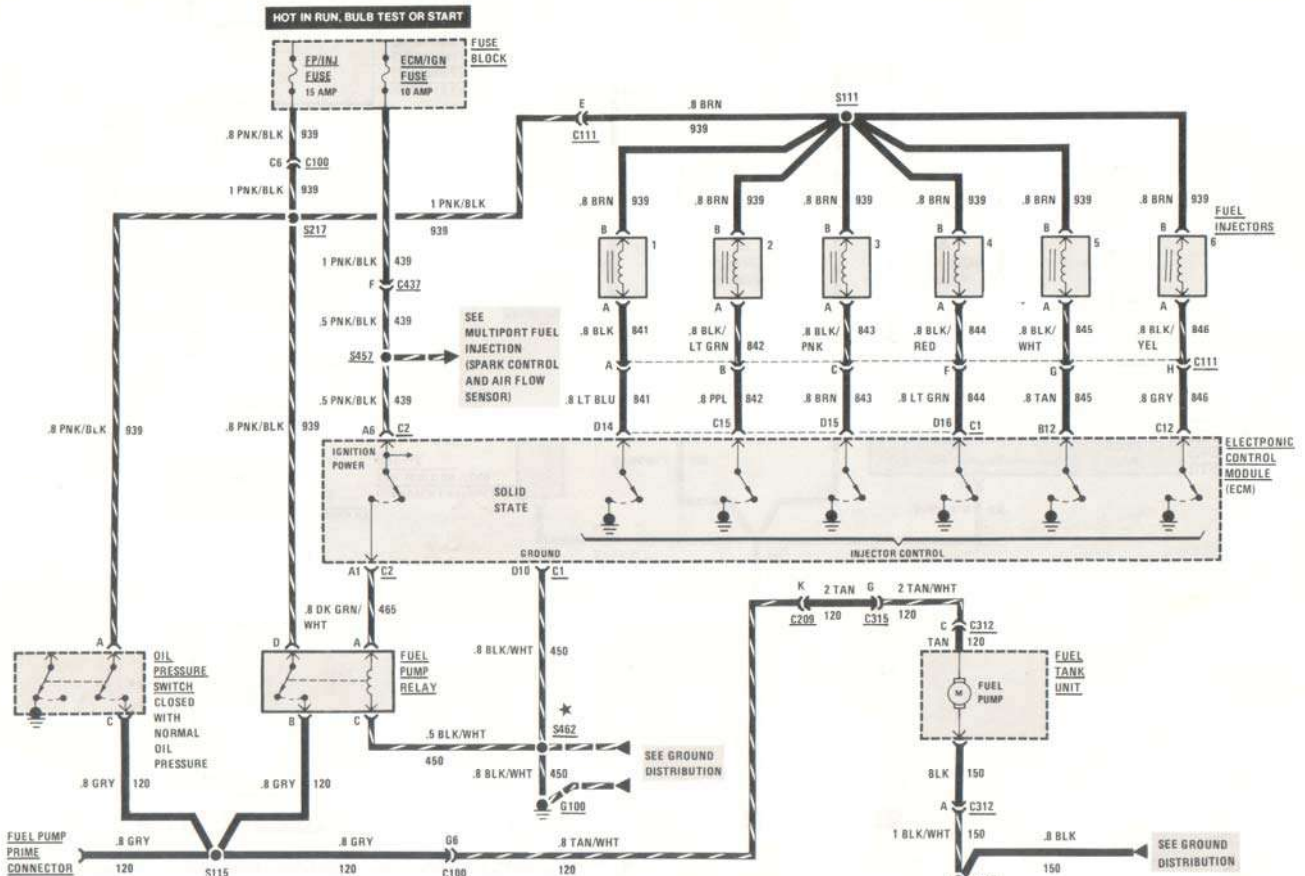

## MULTIPOINT FUEL INJECTION (TURBO VIN 7)

### DATA SENSORS

MULTIPOINT FUEL INJECTION (TURBO VIN 7)

IGNITION

MULTIPOINT FUEL INJECTION (TURBO VIN 7)

FUEL CONTROL AND INJECTORS

**MULTIPOINT FUEL INJECTION (TURBO VIN 7)**

**SPARK CONTROL, AIR FLOW SENSOR, AND CHECK ENGINE LIGHT**

**MULTIPOINT FUEL INJECTION (TURBO VIN 7)**

**TRANSMISSION CONVERTER CLUTCH, A/C CONTROLS, AND EMISSION CONTROLS**