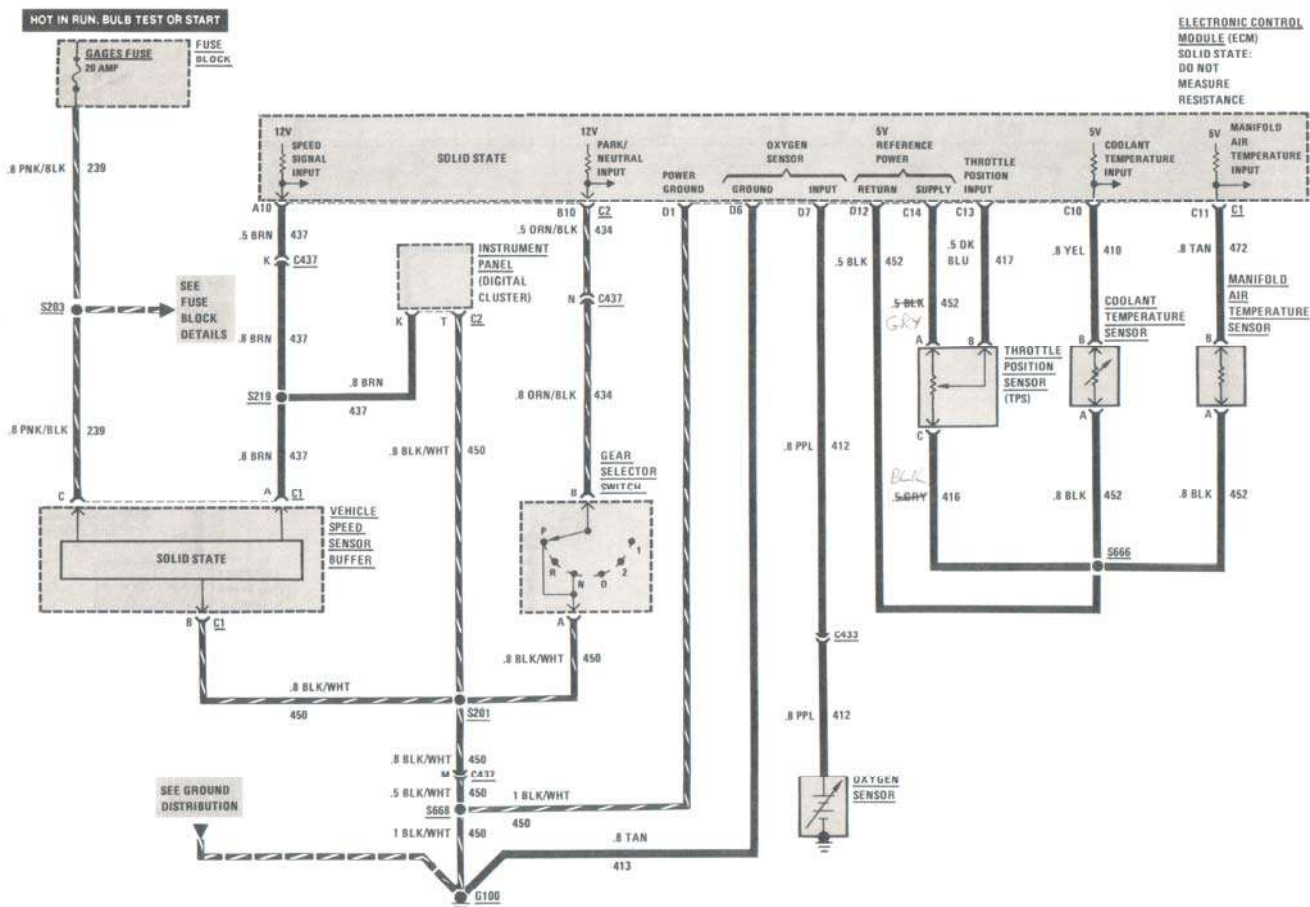

## MULTIPOINT FUEL INJECTION (TURBO VIN 7)

### DATA SENSORS

MULTIPOINT FUEL INJECTION (TURBO VIN 7)

IGNITION

MULTIPOINT FUEL INJECTION (TURBO VIN 7)

FUEL CONTROL AND INJECTORS

**MULTIPOINT FUEL INJECTION (TURBO VIN 7)**

**SPARK CONTROL, AIR FLOW SENSOR, AND CHECK ENGINE LIGHT**

**MULTIPOINT FUEL INJECTION (TURBO VIN 7)**

**TRANSMISSION CONVERTER CLUTCH, A/C CONTROLS, AND EMISSION CONTROLS**