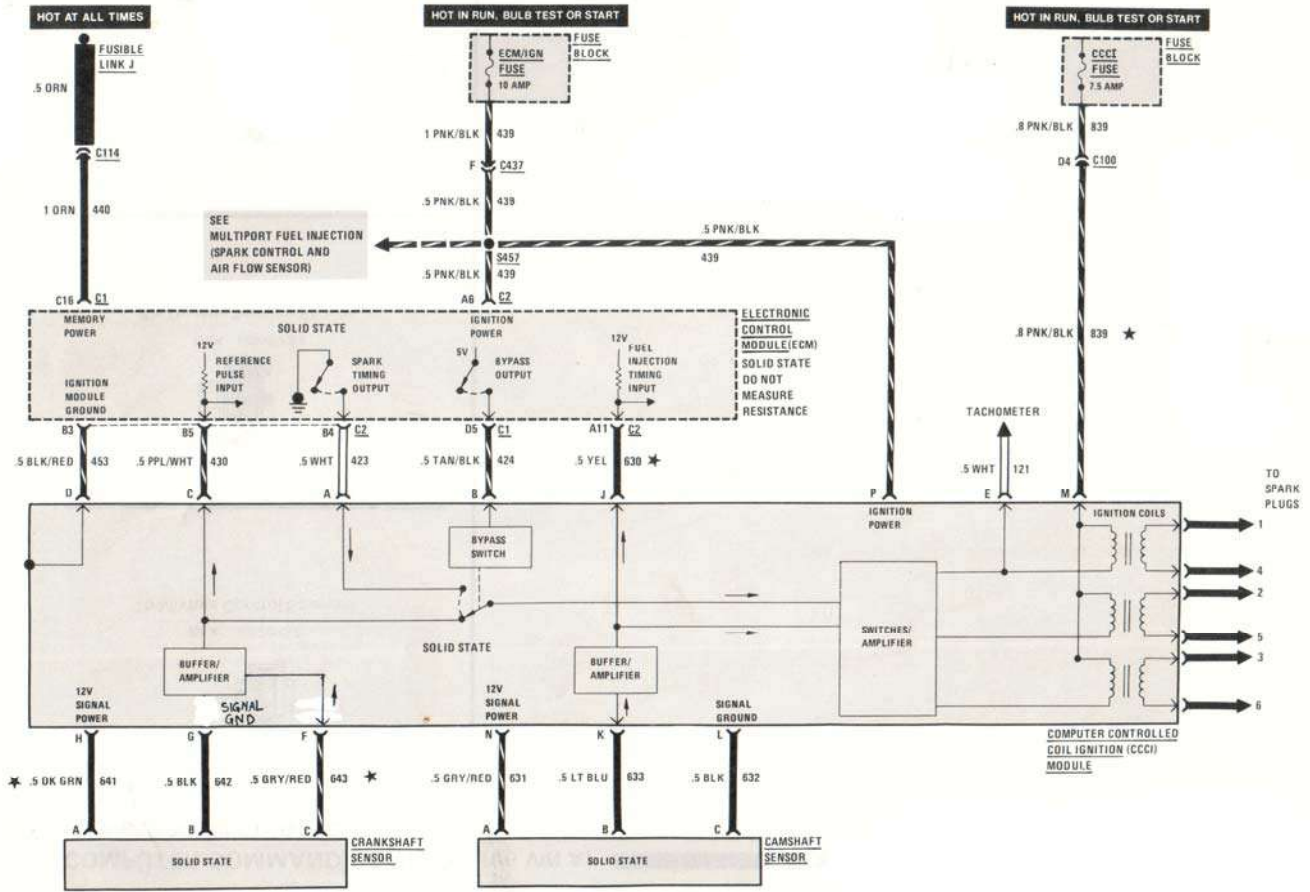

## MULTIPOINT FUEL INJECTION (TURBO VIN 7)

### DATA SENSORS

MULTIPOINT FUEL INJECTION (TURBO VIN 7)

IGNITION

MULTIPOINT FUEL INJECTION (TURBO VIN 7)

FUEL CONTROL AND INJECTORS

**MULTIPOINT FUEL INJECTION (TURBO VIN 7)**

**SPARK CONTROL, AIR FLOW SENSOR, AND CHECK ENGINE LIGHT**

**MULTIPOINT FUEL INJECTION (TURBO VIN 7)**

**TRANSMISSION CONVERTER CLUTCH, A/C CONTROLS, AND EMISSION CONTROLS**