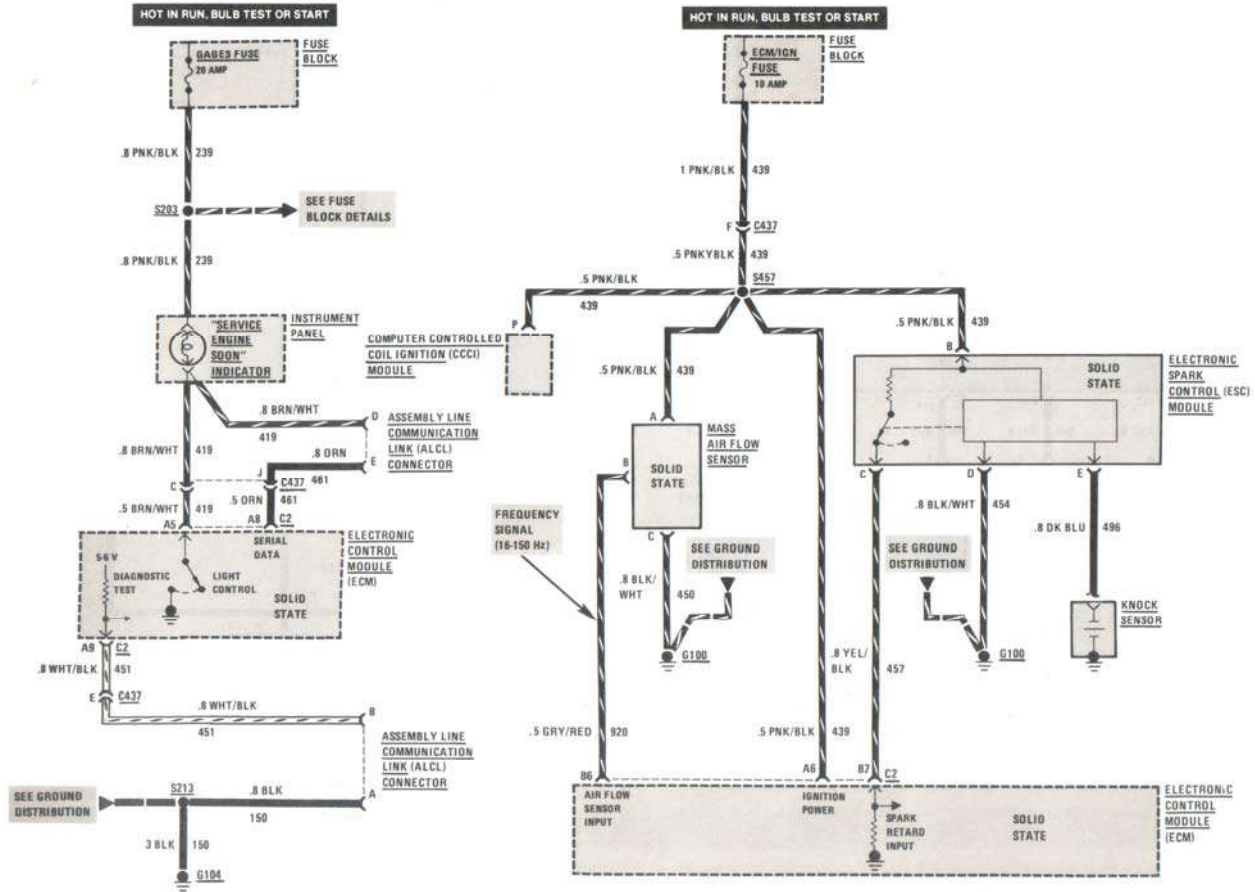

## MULTIPOINT FUEL INJECTION (TURBO VIN 7)

### DATA SENSORS

MULTIPOINT FUEL INJECTION (TURBO VIN 7)

IGNITION

MULTIPOINT FUEL INJECTION (TURBO VIN 7)

FUEL CONTROL AND INJECTORS

**MULTIPOINT FUEL INJECTION (TURBO VIN 7)**

**SPARK CONTROL, AIR FLOW SENSOR, AND CHECK ENGINE LIGHT**

**MULTIPOINT FUEL INJECTION (TURBO VIN 7)**

**TRANSMISSION CONVERTER CLUTCH, A/C CONTROLS, AND EMISSION CONTROLS**