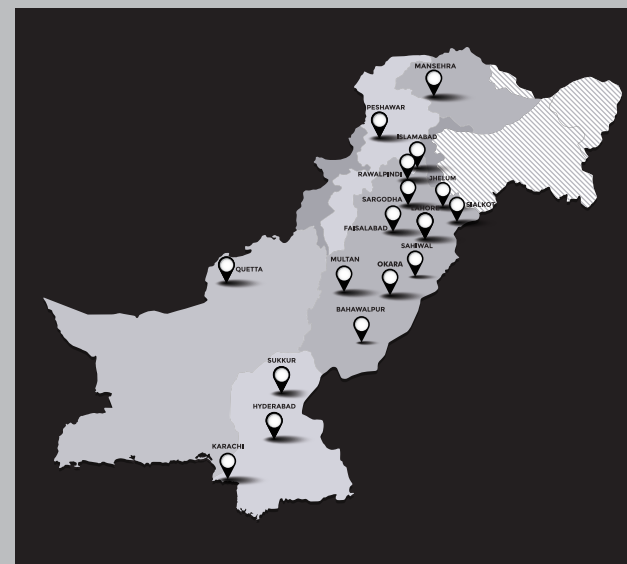

Changan International Corporation signed a \$136 Million joint venture with Master Motors in Pakistan, to set up a state-of-the-art vehicle assembling facility, along with a vastly growing 3S dealership network across Pakistan